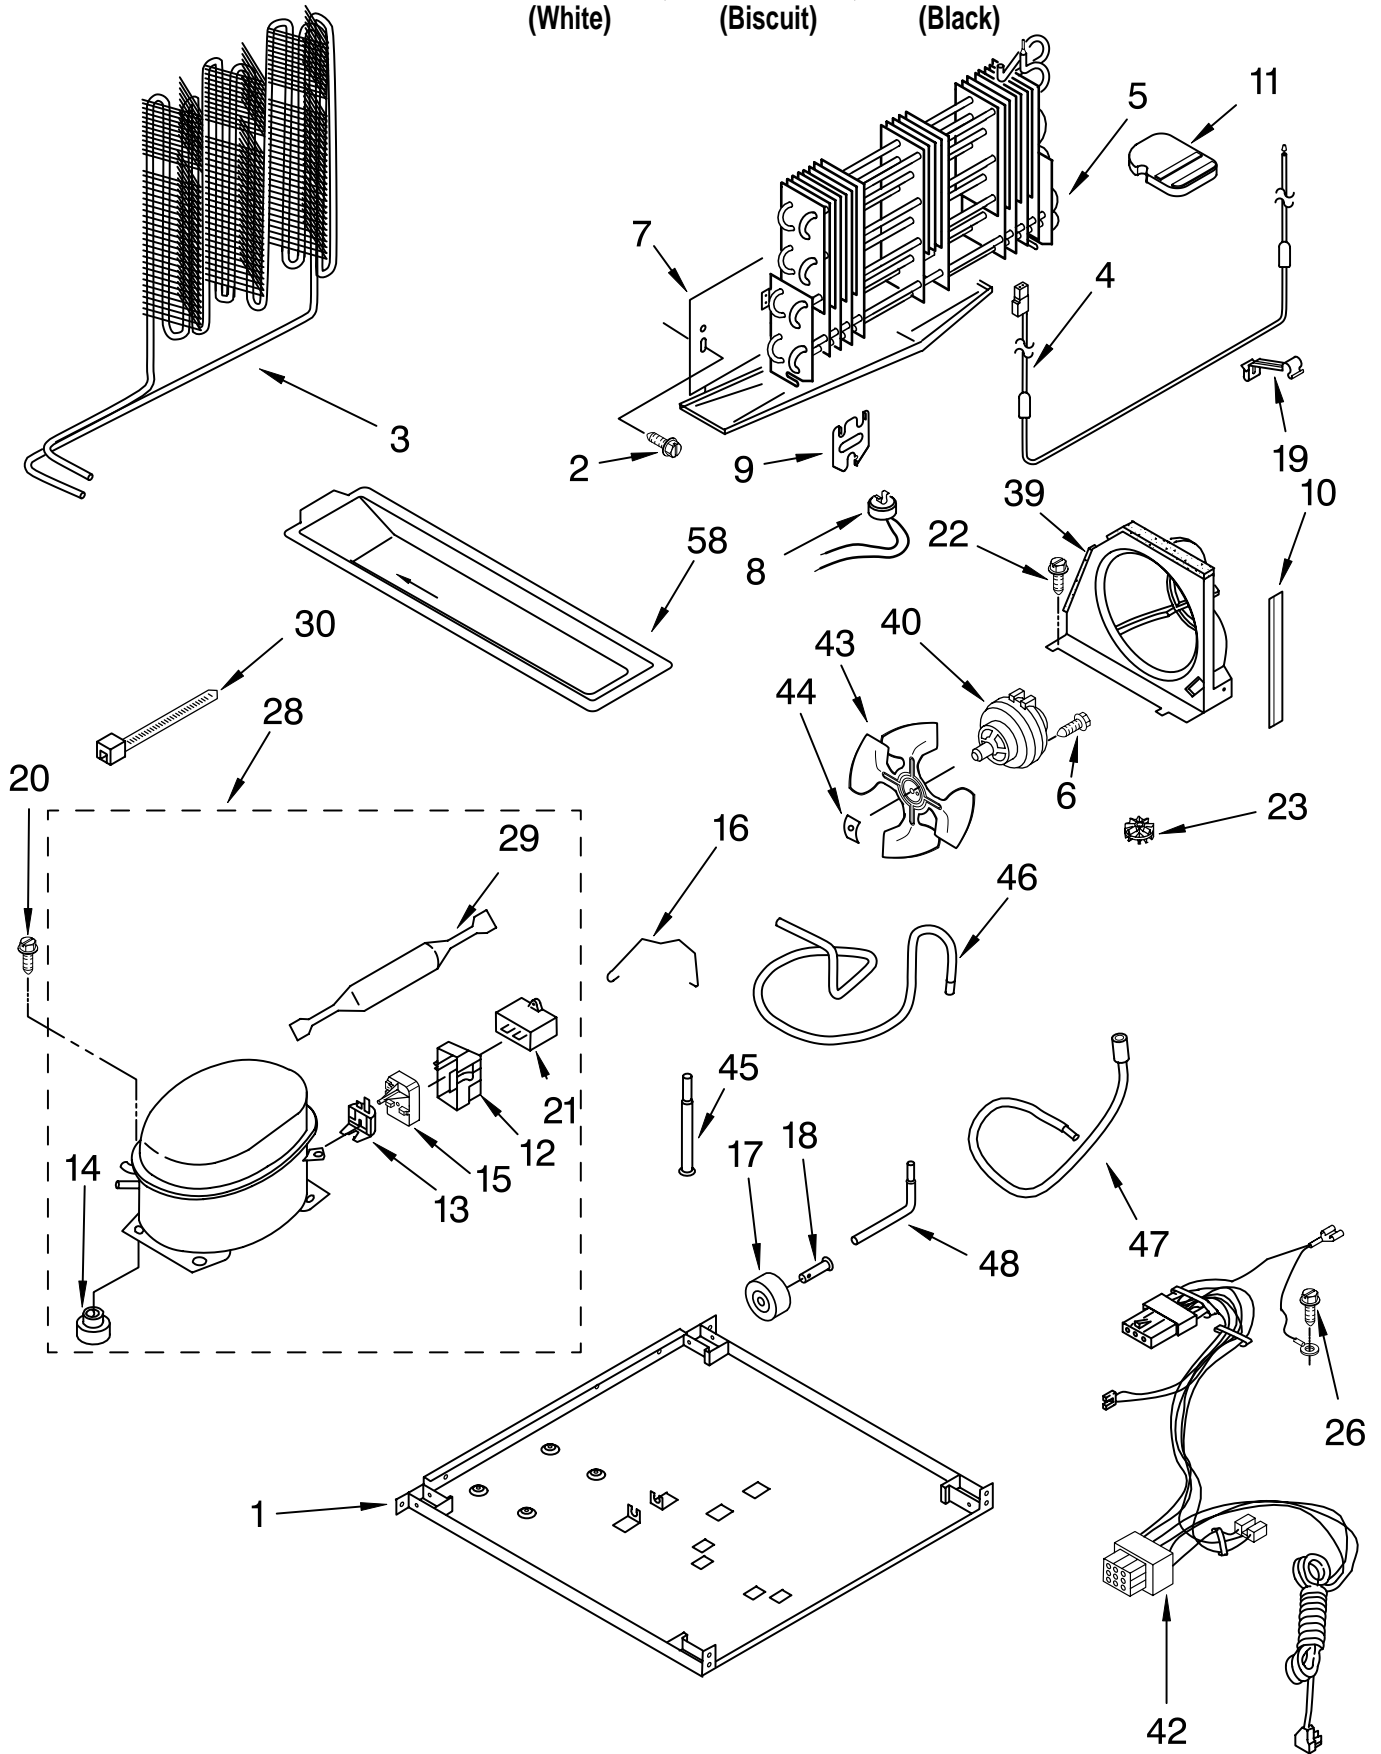

UNIT PARTS

For Models: ET8WTKXKQ07, ET8WTKXKT07, ET8WTKXKB07
(White) (Biscuit) (Black)

FOR ORDERING INFORMATION REFER TO PARTS PRICE LIST

UNIT PARTS

For Models: ET8WTKXKQ07, ET8WTKXKT07, ET8WTKXKB07

(White)

(Biscuit)

(Black)

Illus. No.	Part No.	DESCRIPTION
1	2205341	Plate, Unit Mounting
2	489478	Screw
3	2210454	Condenser
4	2176300	Heater, Defrost
5	2195391	Evaporator Assy.
6	489494	Screw
7	2172619	Drain Pan
8	2221677	Defrost Bi-Metal
9	2176301	Bracket, Heater
10	2163780	Extension, Air Baffle
11	2201184	Support Block
12	4387731	Cover (Service)
13	4387766	Overload Service (Includes Relay)
14	1100826	Grommet (4) Production
	4387558	Service
15	2212963	Start Device Combination (Start Relay and Overload for Production Compressor Only)

Illus. No.	Part No.	DESCRIPTION
16	2212997	Strap (Compressor)
17	2150304	Roller (2)
18	981126	Rivet
19	2182338	Clip, Heater
20	489373	Screw
21	2169373	Capacitor
22	3400518	Screw
23	531933	Grommet
26	488500	Screw
28	2216049	Compressor (Includes Items 12,13,14,21 & 29) (Also Order 482801 Installation Kit & 876765 Tube Kit)
29	2199167	Drier Production
	4387019	Service
30	2155774	Clamp
39	2198921	Air Baffle
40	2188537	Motor, Condenser
42	2187384	Wire Assy. Unit
43	2190685	Fan Blade
44	486692	Nut
45	2212603	Tube, Transition
46	2205533	Tube, Discharge

Illus. No.	Part No.	DESCRIPTION
47	2214990	Tube, Suction
48	2154109	Tube, Process
58	2210451	Evaporator Tray

Following Parts Not Illustrated and Optional Parts Not Included

978025	Valve, Access (1/4")
978026	Valve, Access (5/16")
978027	Valve, Access (3/8")
978028	Valve, Access (1/2")
978029	Valve, Access (5/8")
978030	Valve, Access (3/4")
876764	Valve, Access (3/16")

REFRIGERANT CHARGE

4.00 Ozs.
(R134A)

FOR ORDERING INFORMATION REFER TO PARTS PRICE LIST