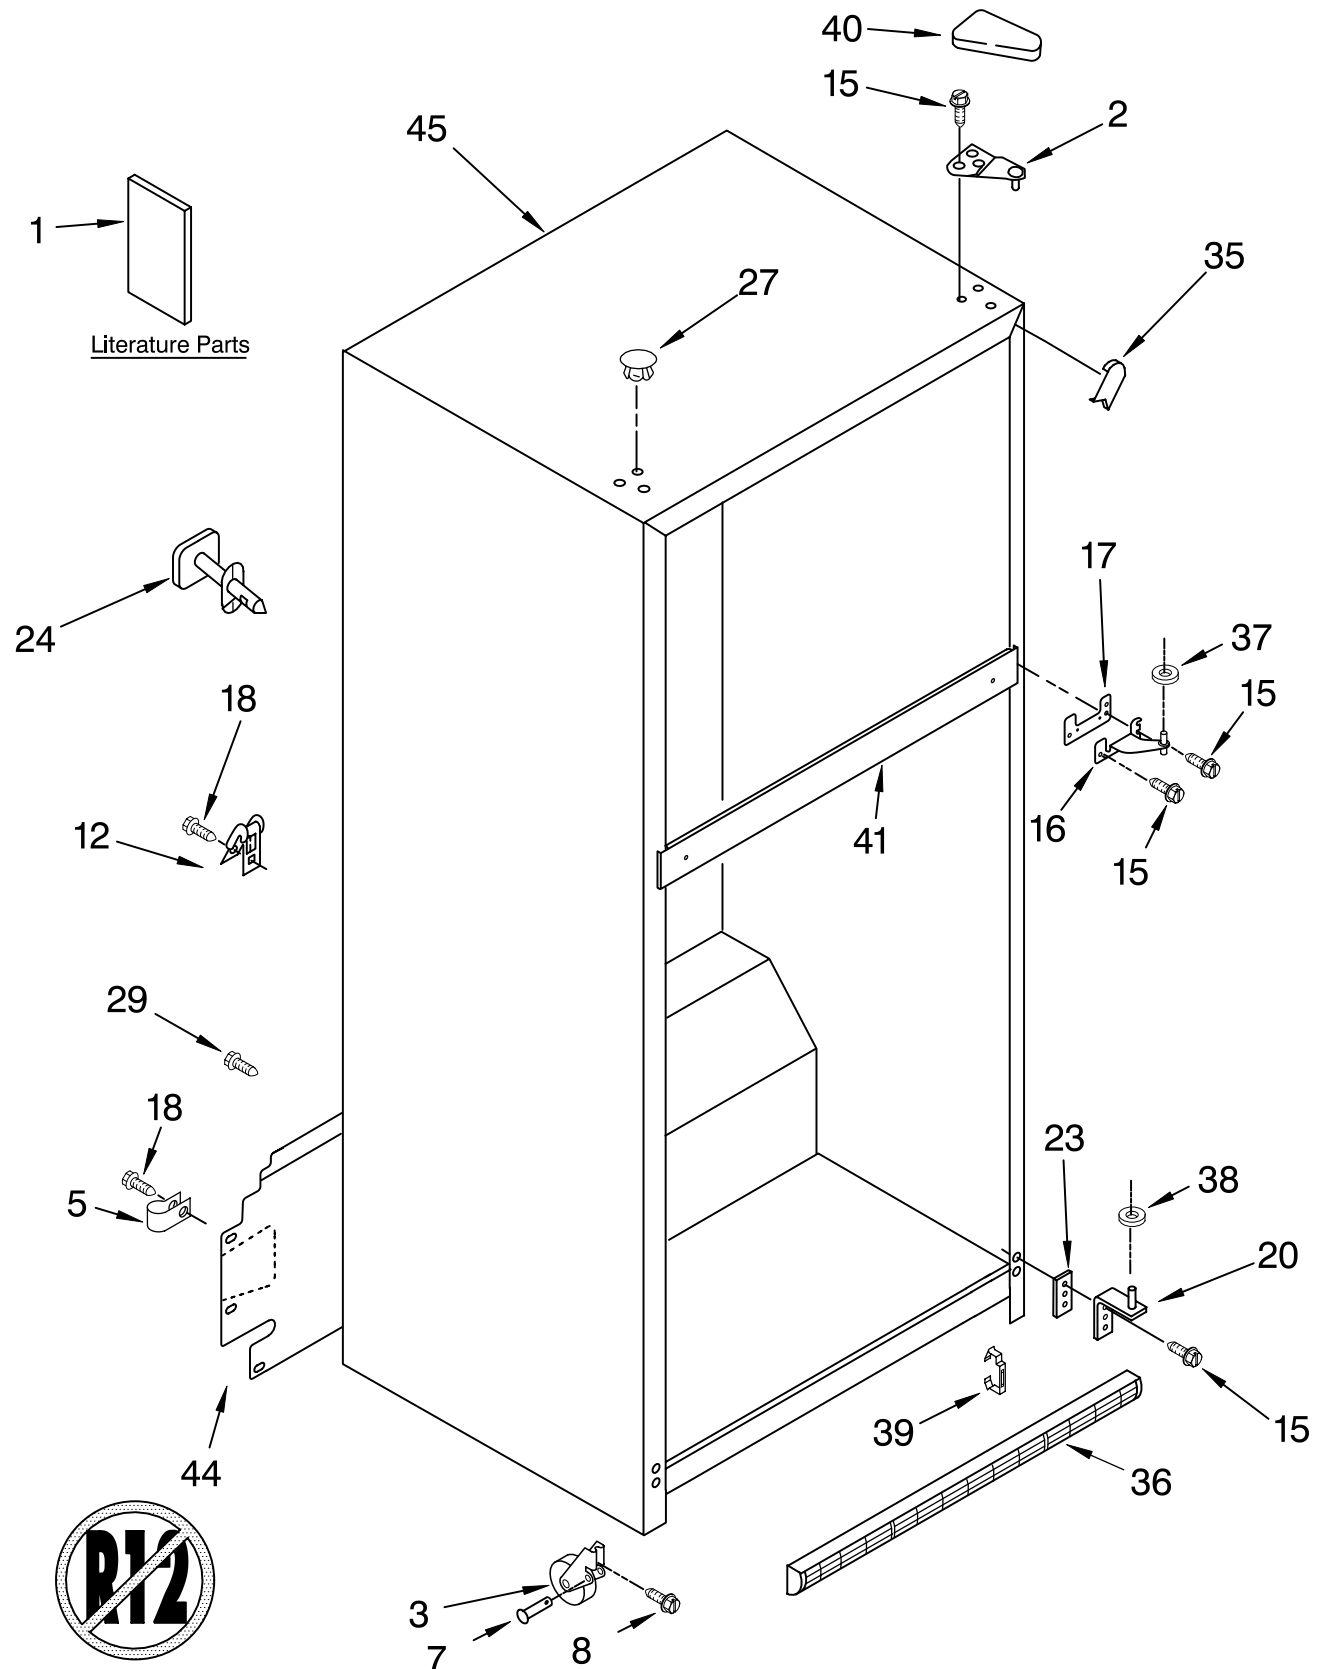

CABINET PARTS

For Models: ET8WTKXKQ07, ET8WTKXKT07, ET8WTKXKB07
(White) (Biscuit) (Black)

REFRIGERATOR

FOR ORDERING INFORMATION REFER TO PARTS PRICE LIST

CABINET PARTS

For Models: ET8WTKXKQ07, ET8WTKXKT07, ET8WTKXKB07
 (White) (Biscuit) (Black)

(White) (Biscuit) (Black)

Illus. No.	Part No.	DESCRIPTION
1		Refrigerator Door (Includes #9 & #11)
	2183948	White
	2205285	Biscuit
	2213386	Black
5		Handle, R.C.
	2202807W	White
	2202807T	Biscuit
	2202807B	Black
6	489357	Screw
8	8281146	Screw
9		Door Gasket, Magnetic
	2202874	Mist Beige
	2202881	Black
11	2183003	Thimble
12		Cover, Screw
	2202819W	White
	2202819T	Biscuit
	2202819B	Black
13		Nameplate
	2157907	White
	2213233	Biscuit
	2152334	Black
15	2201052	Trim, Door
16	2180027	Trim, Door Shelf
17	8281265	Screw
18	2201051	Trim, Door
19		Freezer Door (Includes #11 & #23)
	2182487	White
	2205279	Biscuit
	2200710	Black
20		Hole Plug
	2189000	White
	2200936	Biscuit
	2189009	Black
23		Door Gasket, Magnetic
	2214966	Mist Beige
	2214968	Black
25	2195943	Trim, Door Shelf
26	2189202	Bracket, Door Stop (2)
27	488921	Screw
28		Hole Plug
	2212648	White
	2212649	Biscuit
	2212651	Black
29	2156007	Plug, Trim (4)
30	2156006	Plug, Trim (4)
31	2218113	Compartment Door
32	2195915	Plug, Trim
33		Handle, F.C.
	2202806W	White
	2202806T	Biscuit
	2202806B	Black
37	2201050	Trim, Door (2)
41	2156003	Endcap (4)
42	2195949	Trim, Door