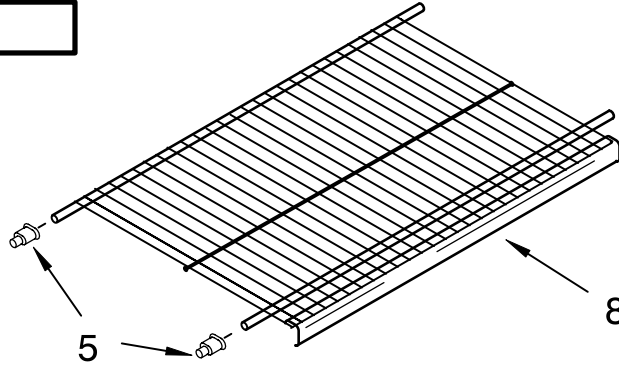

REFRIGERANT CHARGE

4.00 Ozs.
(R134A)

FOR ORDERING INFORMATION REFER TO PARTS PRICE LIST

SHELF PARTS

For Models: ET8WTKXKQ05, ET8WTKXKT05, ET8WTKXKB05
(White) (Biscuit) (Black)

FREEZER

Illus. No.	Part No.	DESCRIPTION
2	2163856	Shelf (2)
3	2221752	Cover, Crisper
4	2218124	Pan, Crisper
5	2163762	Cup, Shelf Mounting
6	2172541	Support, Crisper Cover
7	2163835	Track, Crisper
8	2189453	Shelf
9	2218123	Pan, Crisper
10	2221693	Insert, Crisper Cover
11	2210522	Shelf Ladder (2)
12	2300520	Shelf Ladder, Center
14	2218127K	Meat Pan
15	2163848	Cover, Meat Pan
16	489478	Screw