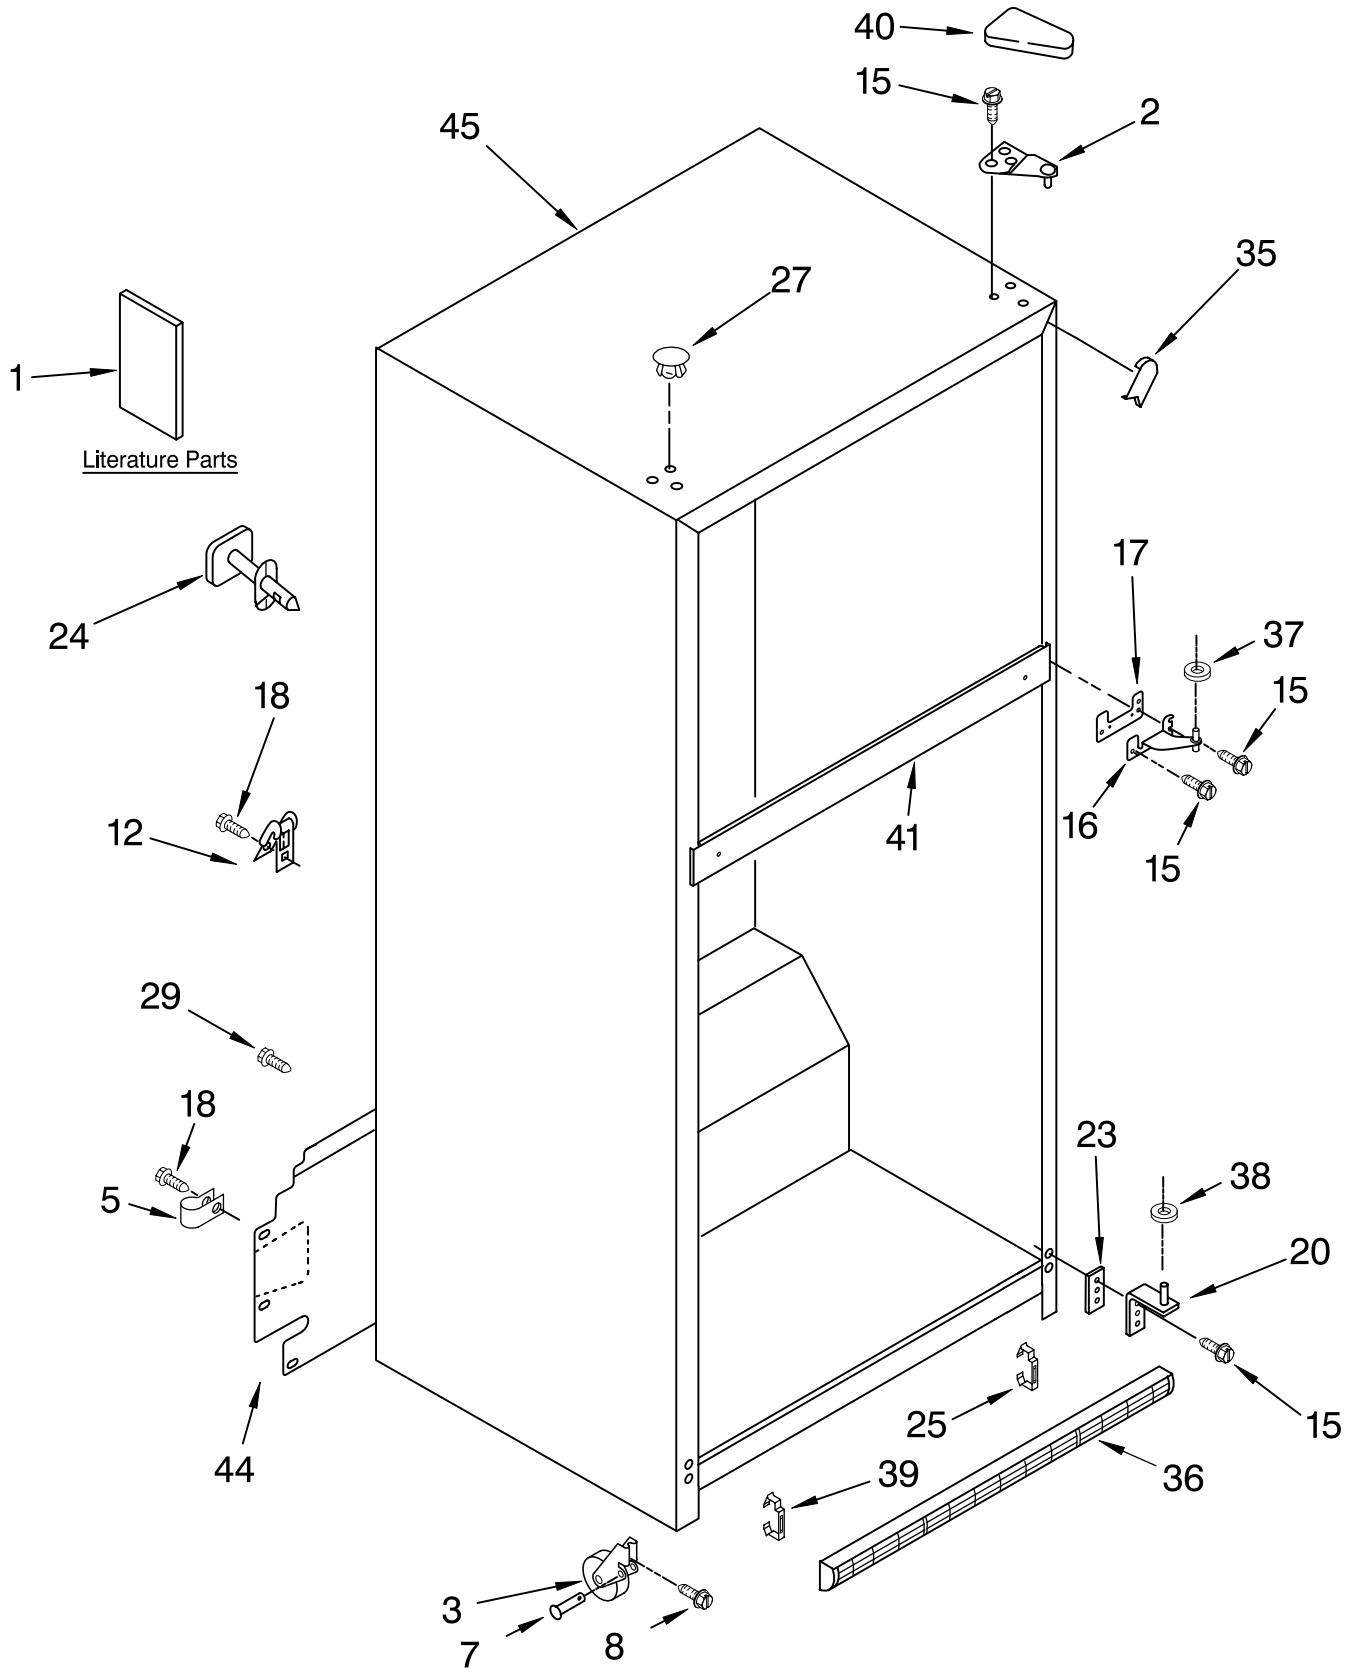

CABINET PARTS

For Models: ET8WTKXKQ05, ET8WTKXKT05, ET8WTKXKB05
(White) (Biscuit) (Black)

REFRIGERATOR

FOR ORDERING INFORMATION REFER TO PARTS PRICE LIST

CABINET PARTS

For Models: ET8WTKXKQ05, ET8WTKXKT05, ET8WTKXKB05
 (White) (Biscuit) (Black)

	677969	Do-It-Yourself Manual, Ref./Fzr.
2	2189410	Hinge (Top)
3	2166108	Roller, Front (2)
5	489385	Clamp, Tube (Water Supply Line)
7	2179826	Rivet
8	3400504	Screw
12	549193	Clamp, Cord
15	489497	Screw
16	2183972	Hinge, Center
17	2183854	Shim, Hinge Center
18	8281265	Screw
20	2189194	Hinge Butt
23	2172743	Shim, Bottom Hinge
24		Fitting, Water Tube (NOT SERVICED)
25	2254385	Clip, Grille
27		Hole Plug (6)
	2201012	White
	2200924	Biscuit
	2183998	Black
29	8281206	Screw
35		Corner Filler (2)
	2201014	White
	2200926	Biscuit
	2201017	Black
36		Grille
	2254386	White
	2254389	Biscuit
	2254388	Black
37	489341	Washer
38	487576	Washer
39	2189356	Clip, Grille
40		Cover, Hinge
	2213360	White
	2213364	Biscuit
	2213363	Black
41		Rail, Center (NOT SERVICED)
44	2221775	Cover, Unit
45		Cabinet (Not a Serviceable Part)