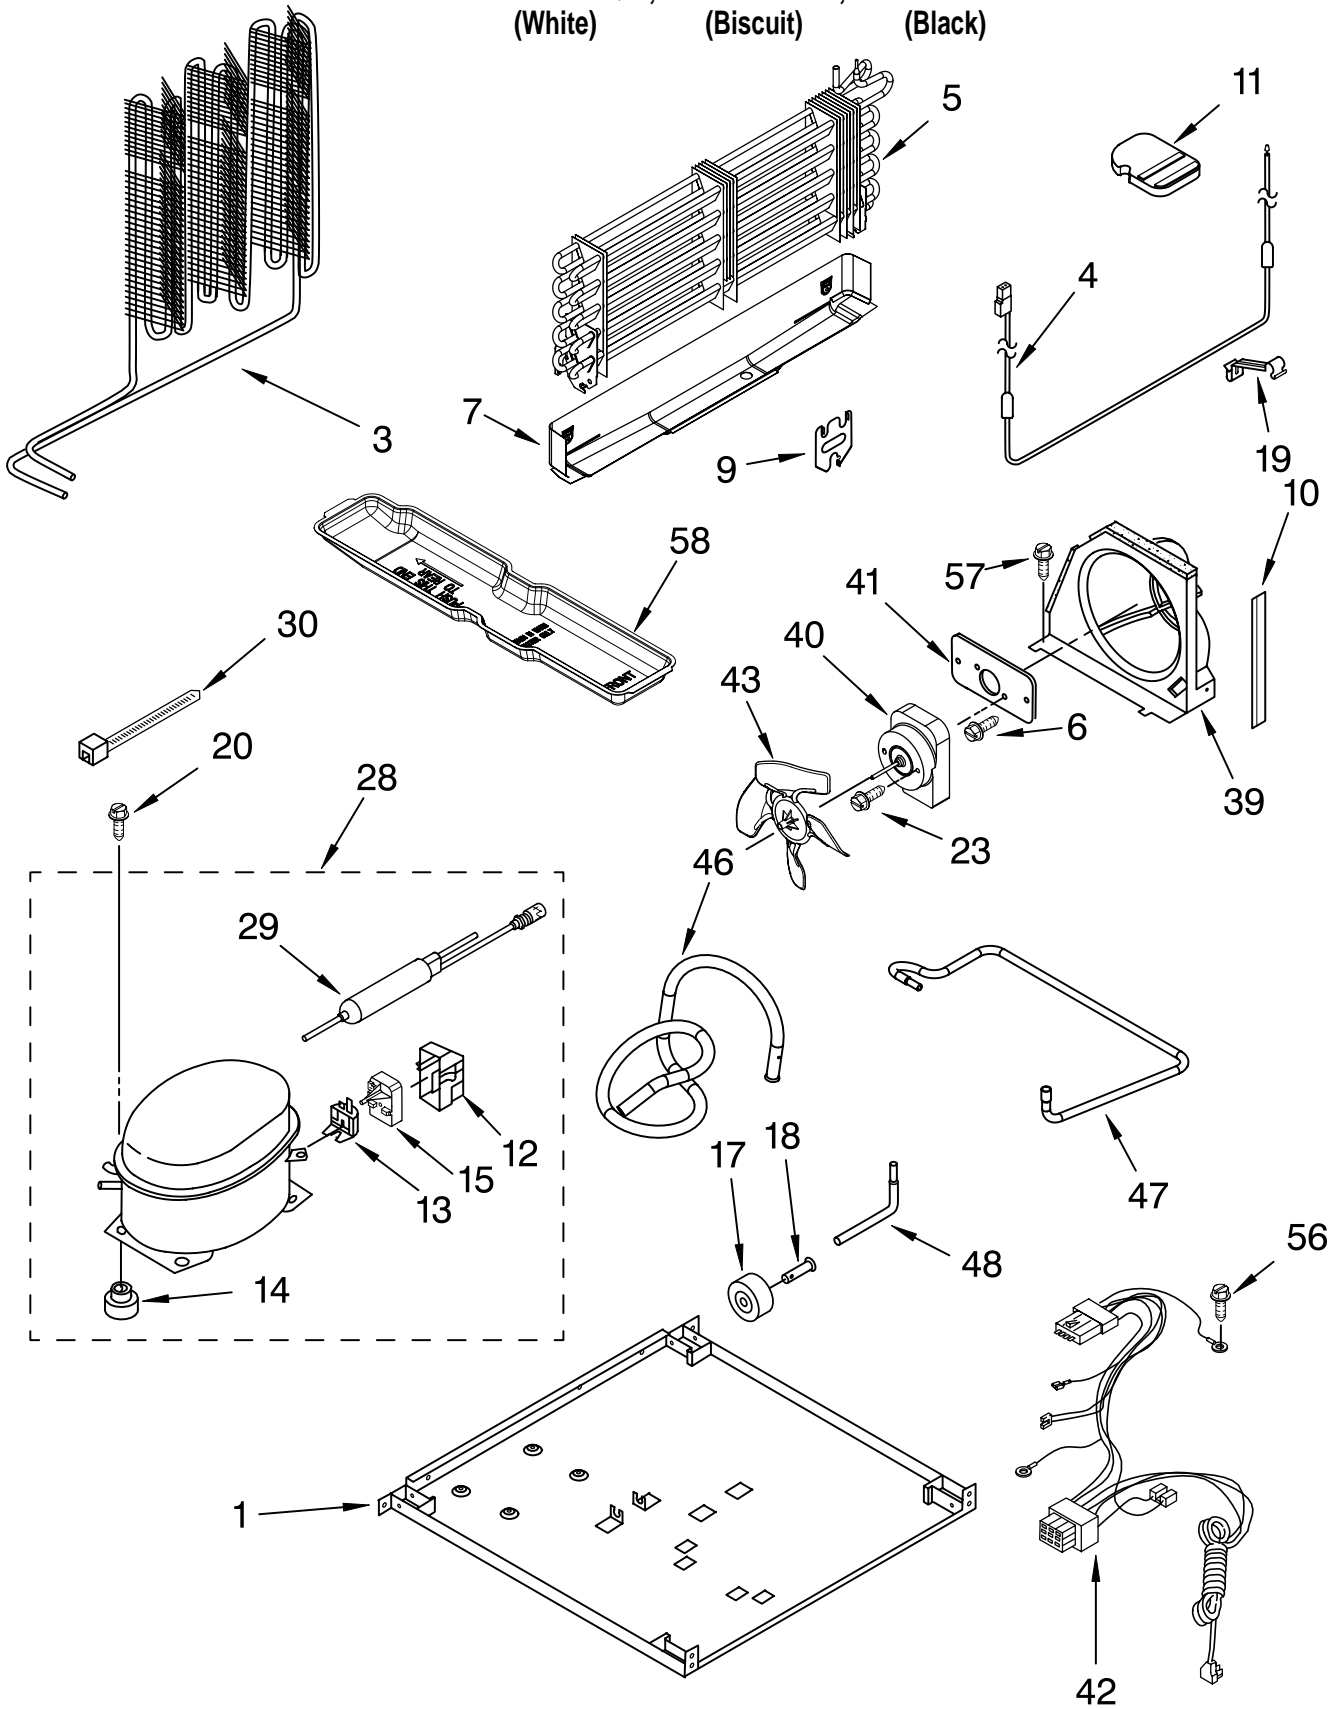

UNIT PARTS

For Models: ET8WTKXKQ05, ET8WTKXKT05, ET8WTKXKB05
(White) (Biscuit) (Black)

FOR ORDERING INFORMATION REFER TO PARTS PRICE LIST

UNIT PARTS

For Models: ET8WTKXKQ05, ET8WTKXKT05, ET8WTKXKB05

(White)

(Biscuit)

(Black)

Illus. No.	Part No.	DESCRIPTION	Illus. No.	Part No.	DESCRIPTION	Illus. No.	Part No.	DESCRIPTION
1	2225597	Plate, Unit Mounting	18	2221797	Rivet			
3	2214960	Condenser	19	2182338	Clip, Heater			
4	2176300	Heater, Defrost	20	489373	Screw			
5	2254250	Evaporator Assy.	23	8281197	Screw			
6	489494	Screw	28	2225647	Compressor			
7	2254294	Drain Pan			(Includes Items 12,13,14 & 29)			
9	2176301	Bracket, Heater			(Also Order 482801)			
10	2300638	Extension, Air Baffle			Installation Kit & 876765			
11	2201184	Support Block			Tube Kit)			
12	2162358	Cover	29		Drier			
	4387731	Production Service		2199167	Production Service			
13	2302290	Overload		4387019	Service			
	4387938	Production Service (Includes Relay)	30	2155774	Clamp			
14	1100826	Grommet (4)	39	2302249	Air Baffle			
	4387558	Production Service	40	2188729	Motor, Condenser			
15	2258450	Start Device Combination (Start Relay and Overload for Production Compressor Only)	41	2301979	Plate			
			42	2187764	Wire Assy. Unit			
17	2150304	Roller (2)	43	2225834	Fan Blade			
			46	2205294	Tube, Discharge			
			47	2205293	Tube, Suction			
			48	2212848	Tube, Process			
			56	488500	Screw			
			57	3400518	Screw			
			58	2300635	Evaporator Tray			

Following Parts Not Illustrated and Optional Parts Not Included

- 978025 Valve, Access (1/4")
- 978026 Valve, Access (5/16")
- 978027 Valve, Access (3/8")
- 978028 Valve, Access (1/2")
- 978029 Valve, Access (5/8")
- 978030 Valve, Access (3/4")
- 876764 Valve, Access (3/16")

REFRIGERANT CHARGE

4.00 Ozs.
(R134A)

FOR ORDERING INFORMATION REFER TO PARTS PRICE LIST