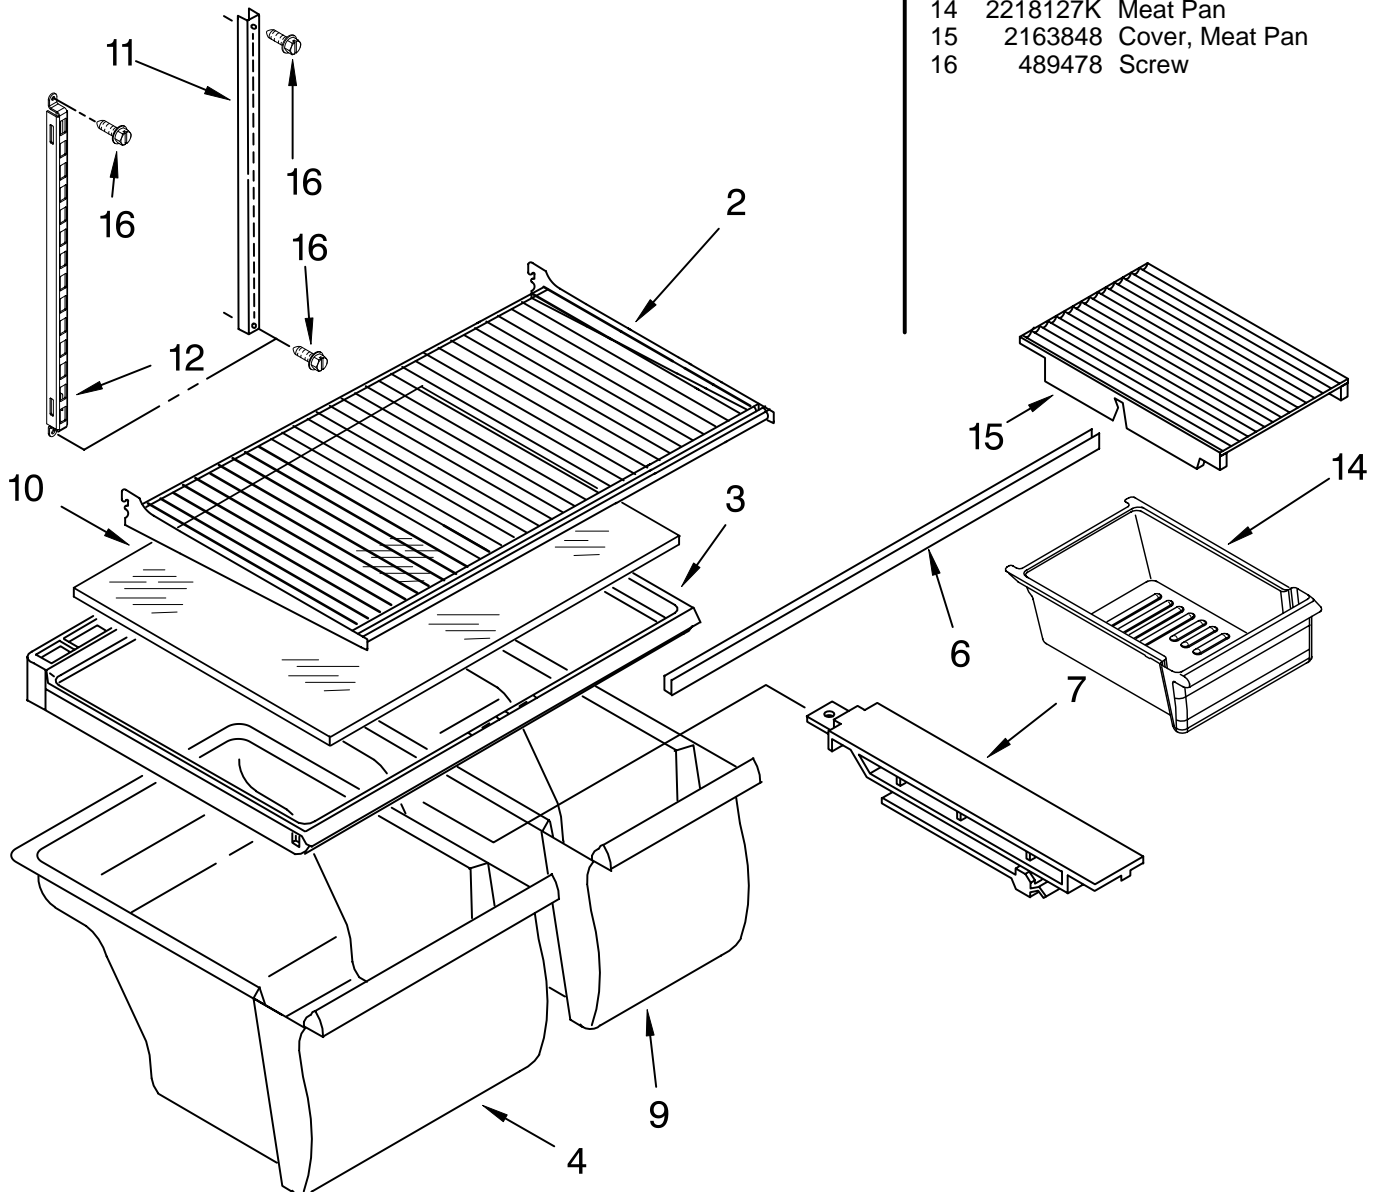

REFRIGERATOR

FOR ORDERING INFORMATION REFER TO PARTS PRICE LIST