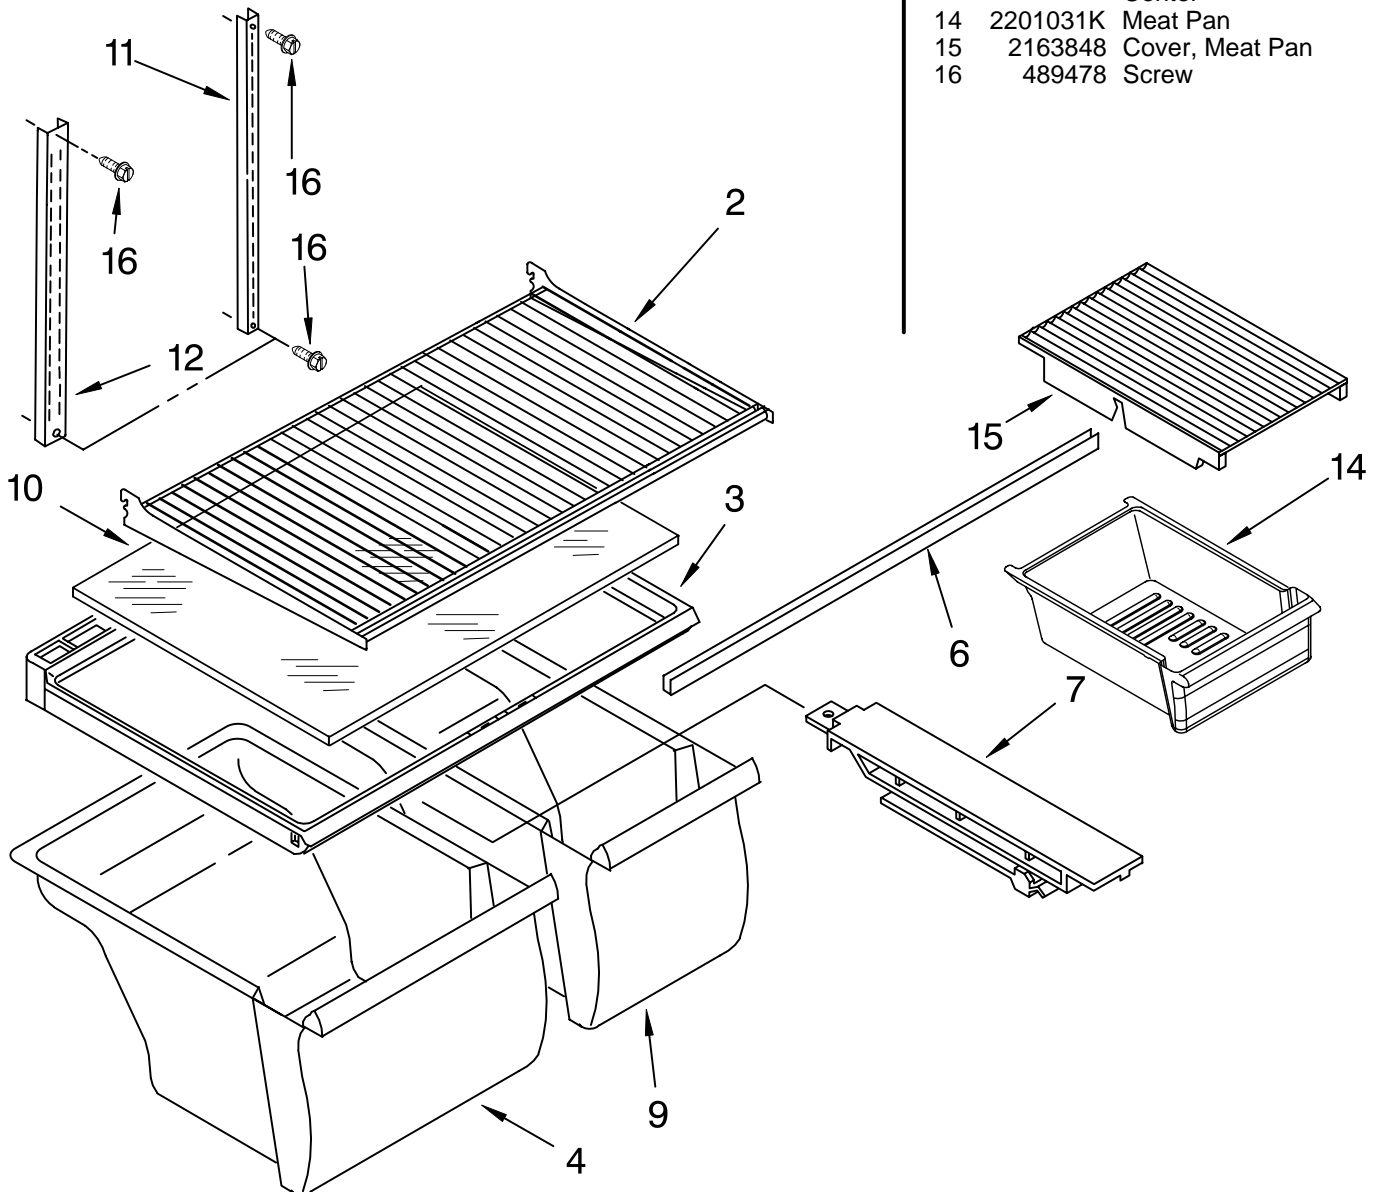

REFRIGERATOR

FOR ORDERING INFORMATION REFER TO PARTS PRICE LIST