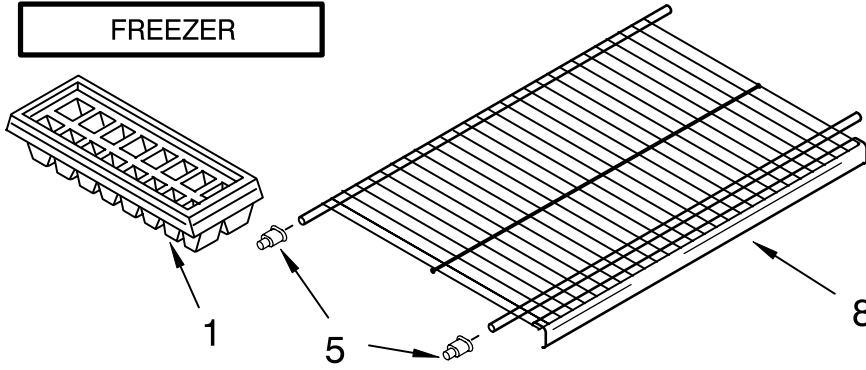

FOR ORDERING INFORMATION REFER TO PARTS PRICE LIST

SHELF PARTS

For Models: ET8WTKXKQ00, ET8WTKXKT00, ET8WTKXKB00
(White) (Biscuit) (Black)

FREEZER

Illus. No.	Part No.	DESCRIPTION
1	841180	Ice Tray (2)
2	2163856	Shelf (2)
3	2195342	Cover, Crisper
4	2201023	Pan, Crisper
5	2163762	Cup, Shelf Mounting
6	2172541	Support, Crisper Cover
7	2163835	Track, Crisper
8	2189453	Shelf
9	2201022	Pan, Crisper
10	2169921	Insert, Crisper Cover
11	2210522	Shelf Ladder (2)
12	2202821	Shelf Ladder, Center
14	2201031K	Meat Pan
15	2163848	Cover, Meat Pan
16	489478	Screw