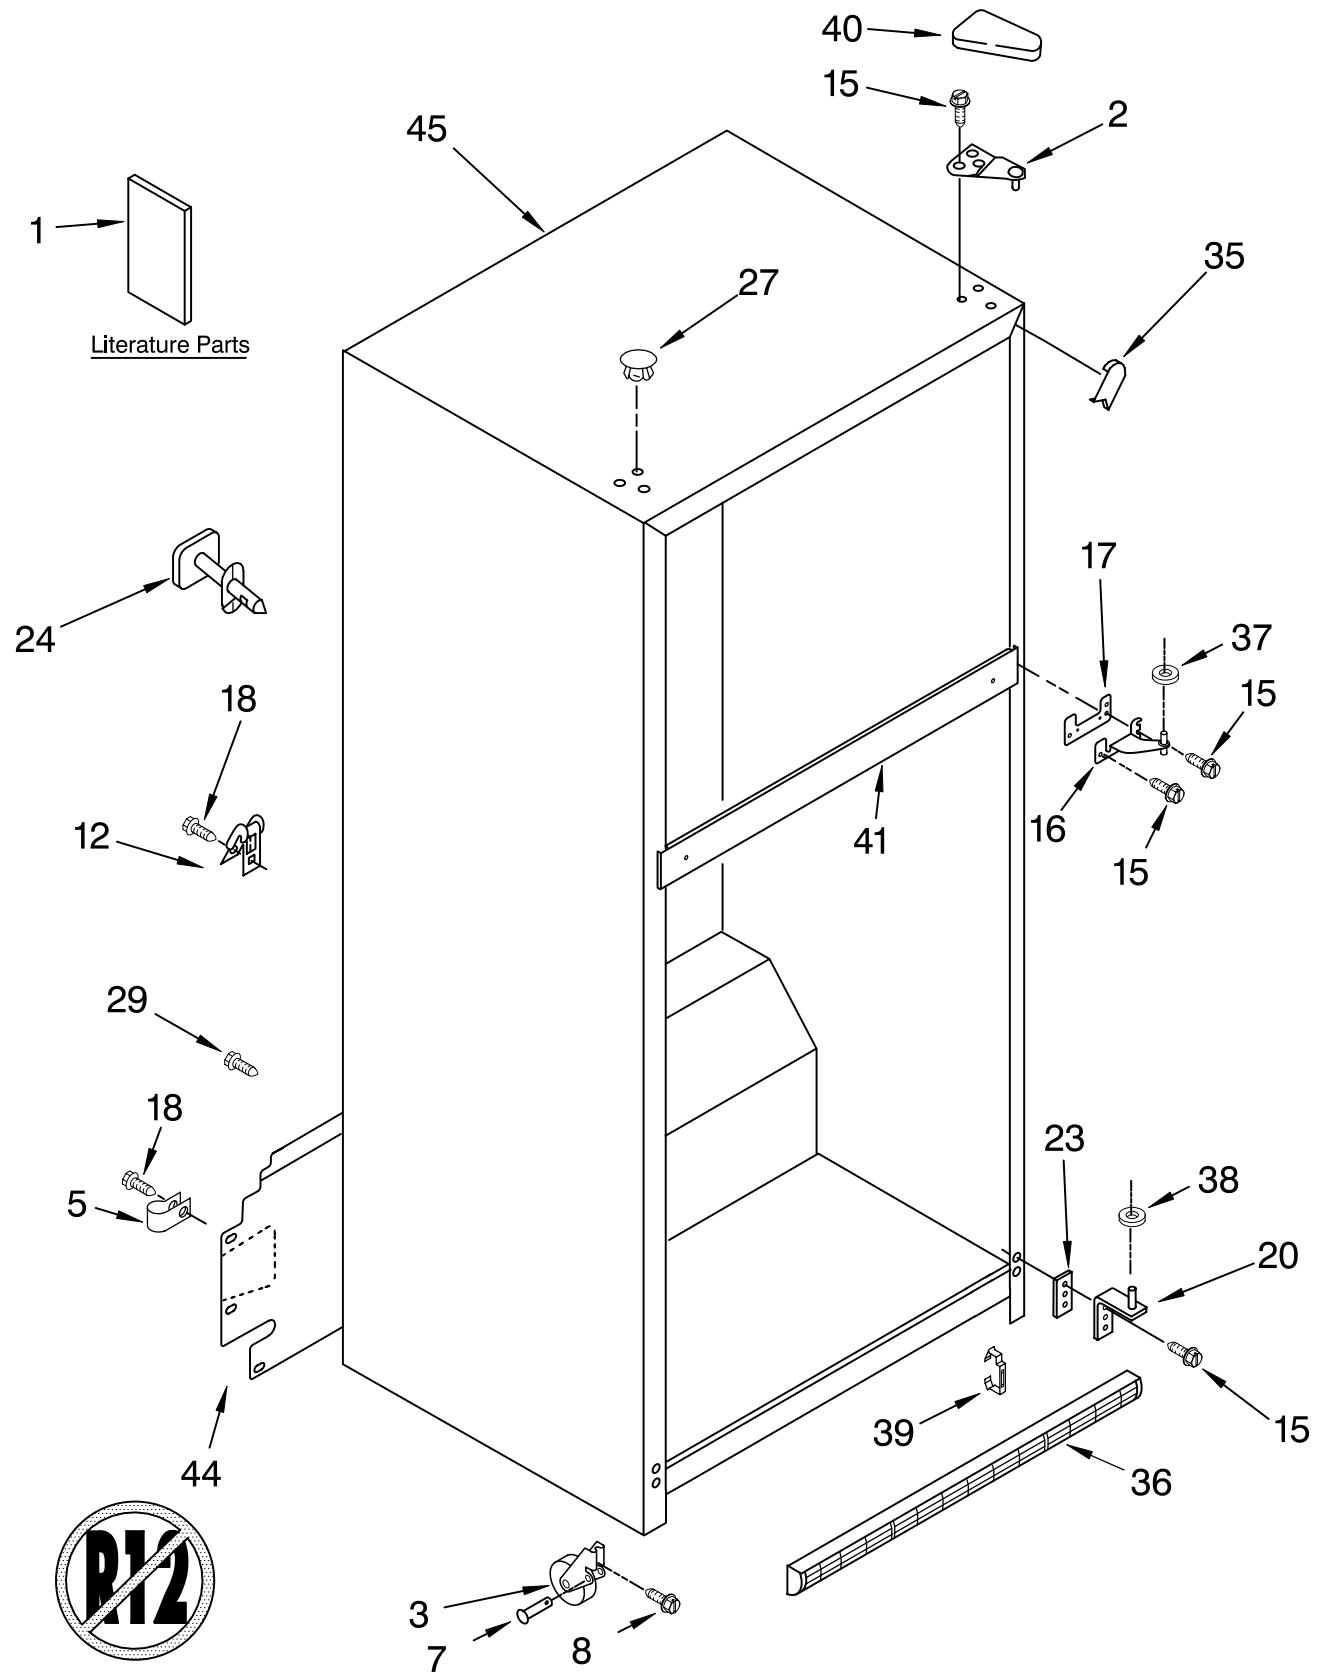

CABINET PARTS

For Models: ET8WTKXKQ00, ET8WTKXKT00, ET8WTKXKB00
(White) (Biscuit) (Black)

REFRIGERATOR

FOR ORDERING INFORMATION REFER TO PARTS PRICE LIST

CABINET PARTS

For Models: ET8WTKXKQ00, ET8WTKXKT00, ET8WTKXKB00
 (White) (Biscuit) (Black)

Illus. No.	Part No.	DESCRIPTION
1		Literature Parts
	LIT2213196	Service & Wiring Sheet
	LIT2218150	Energy Label
	LIT2205266	Use & Care Guide

Following May Be Purchased

DO-IT-YOURSELF REPAIR MANUALS

	LIT677969	Do-It-Yourself Manual, Ref./Fzr.
2	2189410	Hinge (Top)
3	2166108	Roller-Front (2)
5	489385	Clamp, Tube (Water Supply Line)
7	2179826	Rivet
8	3400504	Screw
12	549193	Clamp-Cord
15	489497	Screw
16	2183972	Hinge, Center
17	2183854	Shim, Hinge Center
18	3400881	Screw
20	2189194	Hinge Butt
23	2172743	Shim, Bottom Hinge
24		Fitting, Water Tube (NOT SERVICED)
27		Hole Plug (6)
	2201012	White
	2200924	Biscuit
	2183998	Black
29	8281206	Screw
35		Corner Filler (2)
	2201014	White
	2200926	Biscuit
	2201017	Black
36		Grille
	2201009	White
	2201021	Biscuit
	2201011	Black
37	489341	Washer
38	487576	Washer
39	2189356	Clip-Grille
40		Cover-Hinge
	2213360	White
	2213364	Biscuit
	2213363	Black
41		Rail, Center (NOT SERVICED)
44	2202883	Cover, Unit
45		Cabinet (Not a Serviceable Part)