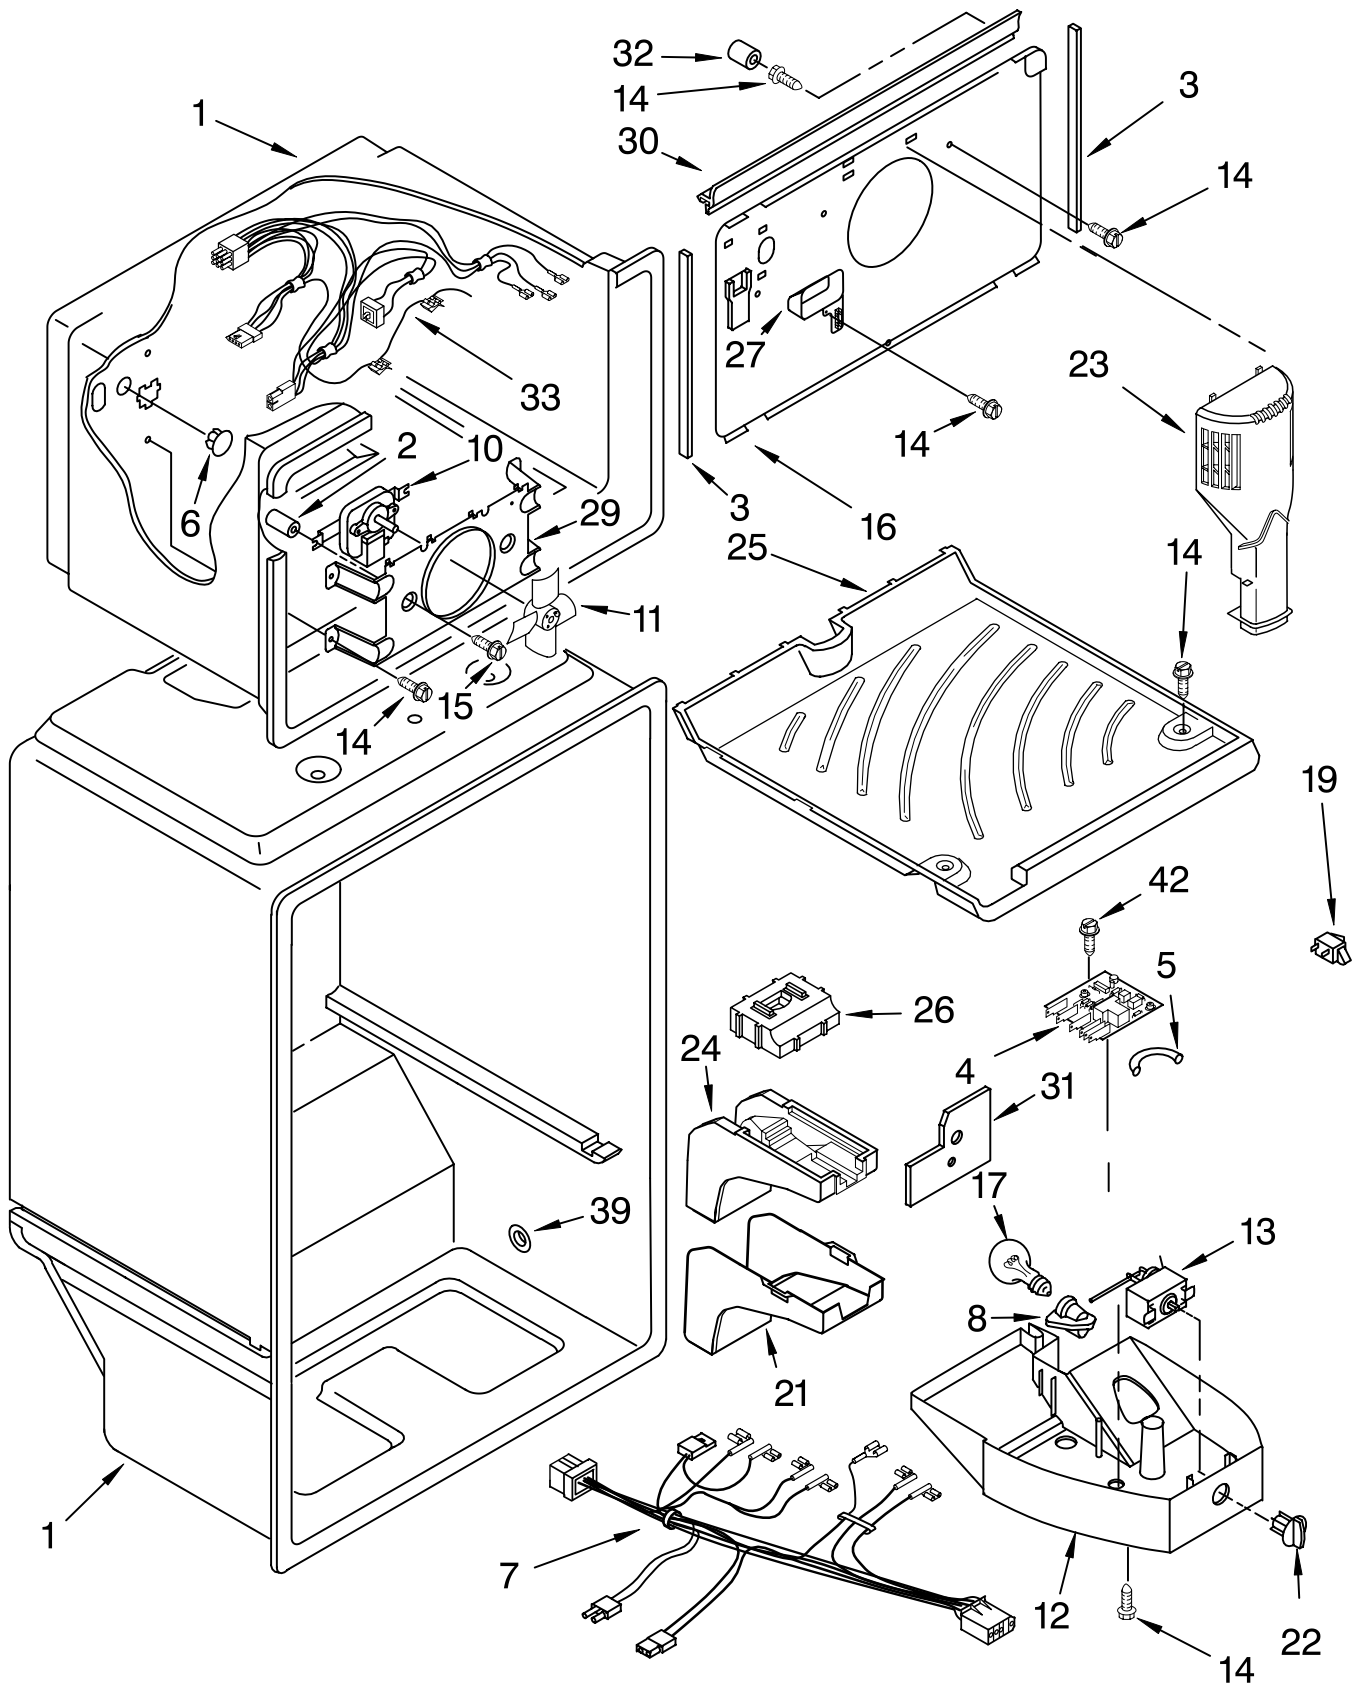

LINER PARTS

For Models: ET8WTKXKQ00, ET8WTKXKT00, ET8WTKXKB00
(White) (Biscuit) (Black)

FOR ORDERING INFORMATION REFER TO PARTS PRICE LIST

LINER PARTS

For Models: ET8WTKXKQ00, ET8WTKXKT00, ET8WTKXKB00
(White) (Biscuit) (Black)

Illus. No.	Part No.	DESCRIPTION
1		Liner (Not A Serviceable Part)
2	531933	Grommet (2)
3	2189268	Gasket, Evaporator Cover (Side)
4	2213100	Control Adaptive Defrost
5	2204640	Thermostat Tube Barrier
6	941839	Hole Plug
7	2187350	Wire Assy. Control Box
8	2162085	Socket, Light (2)
10	2183833	Fan Motor
11	2163777	Fan Blade
12	2212980	Control Box
13	2204605	Thermostat Assembly (Includes Item 5)
14	489478	Screw
15	489412	Screw
16	2201170	Cover-Evaporator
17	2160708	Light Bulb
19	1118894	Rocker Arm Switch
21	2176281	Cover, Air Diffuser
22	2202885	Knob, Thermostat
23	2182340	Air Tower
24	2189452	Air Diffuser, Bottom
25	2172565	Freezer Floor
26	2179877	Air Diffuser, Top
27	2205003	Cover, Hole
29	2200641	Bracket, Fan Motor
30	2189267	Gasket, Evaporator Cover (Top)
31	2204639	Shield, Heat
32	487996	Cap
33	2187301	Wire Assembly, Freezer Compartment
39	2171931	Release Valve
42	98129	Screw

FOR ORDERING INFORMATION REFER TO PARTS PRICE LIST