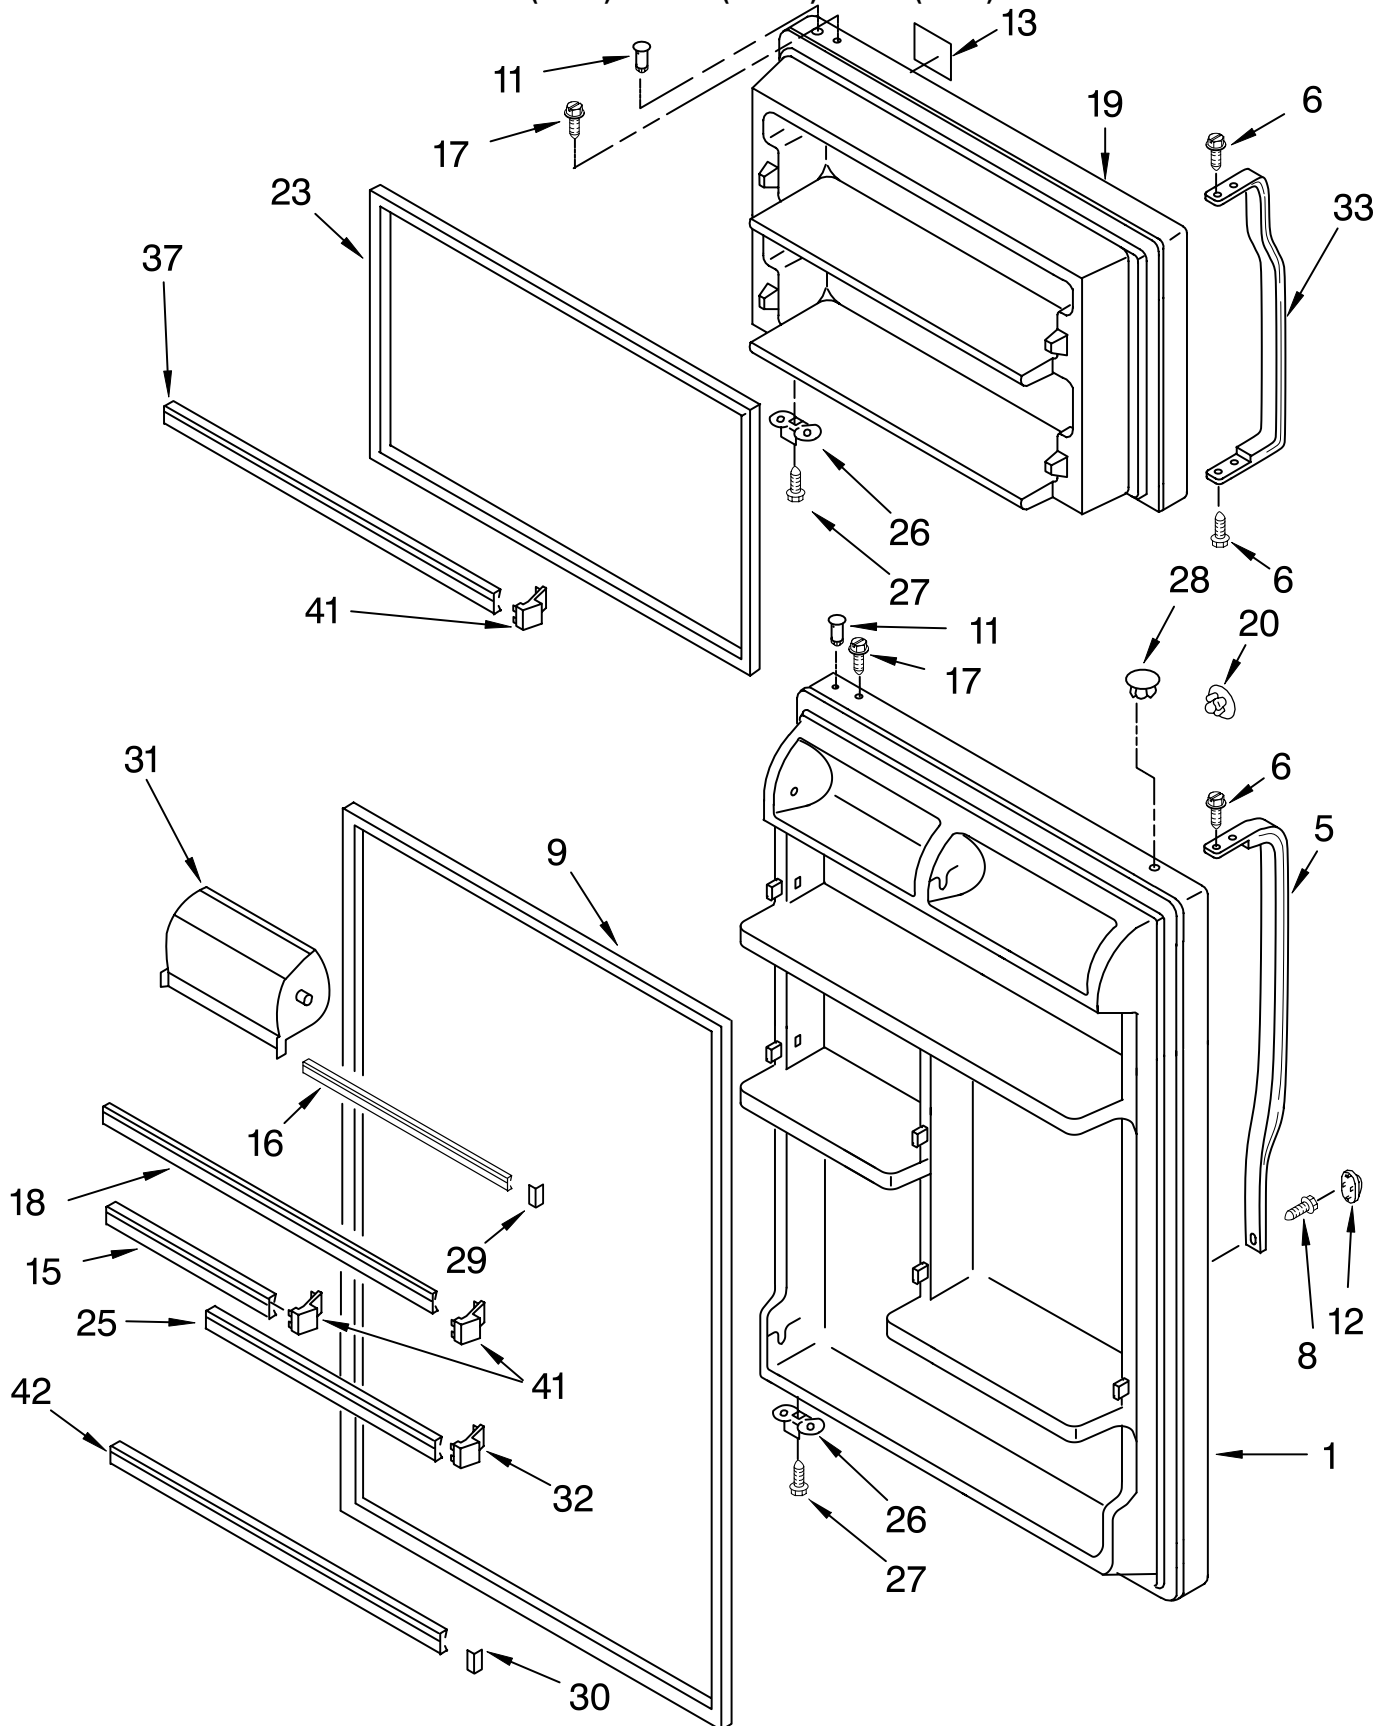

CABINET PARTS

For Models: ET8WTKXKQ00, ET8WTKXKT00, ET8WTKXKB00
(White) (Biscuit) (Black)

Illus. No.	Part No.	DESCRIPTION
1		Literature Parts
	LIT2213196	Service & Wiring Sheet
	LIT2218150	Energy Label
	LIT2205266	Use & Care Guide

Following May Be Purchased

DO-IT-YOURSELF REPAIR MANUALS

	LIT677969	Do-It-Yourself Manual, Ref./Fzr.
2	2189410	Hinge (Top)
3	2166108	Roller-Front (2)
5	489385	Clamp, Tube (Water Supply Line)
7	2179826	Rivet
8	3400504	Screw
12	549193	Clamp-Cord
15	489497	Screw
16	2183972	Hinge, Center
17	2183854	Shim, Hinge Center
18	3400881	Screw
20	2189194	Hinge Butt
23	2172743	Shim, Bottom Hinge
24		Fitting, Water Tube (NOT SERVICED)
27		Hole Plug (6)
	2201012	White
	2200924	Biscuit
	2183998	Black
29	8281206	Screw
35		Corner Filler (2)
	2201014	White
	2200926	Biscuit
	2201017	Black
36		Grille
	2201009	White
	2201021	Biscuit
	2201011	Black
37	489341	Washer
38	487576	Washer
39	2189356	Clip-Grille
40		Cover-Hinge
	2213360	White
	2213364	Biscuit
	2213363	Black
41		Rail, Center (NOT SERVICED)
44	2202883	Cover, Unit
45		Cabinet (Not a Serviceable Part)

FOR ORDERING INFORMATION REFER TO PARTS PRICE LIST

DOOR PARTS

For Models: ET8WTKXKQ00, ET8WTKXKT00, ET8WTKXKB00
(White) (Biscuit) (Black)

FOR ORDERING INFORMATION REFER TO PARTS PRICE LIST