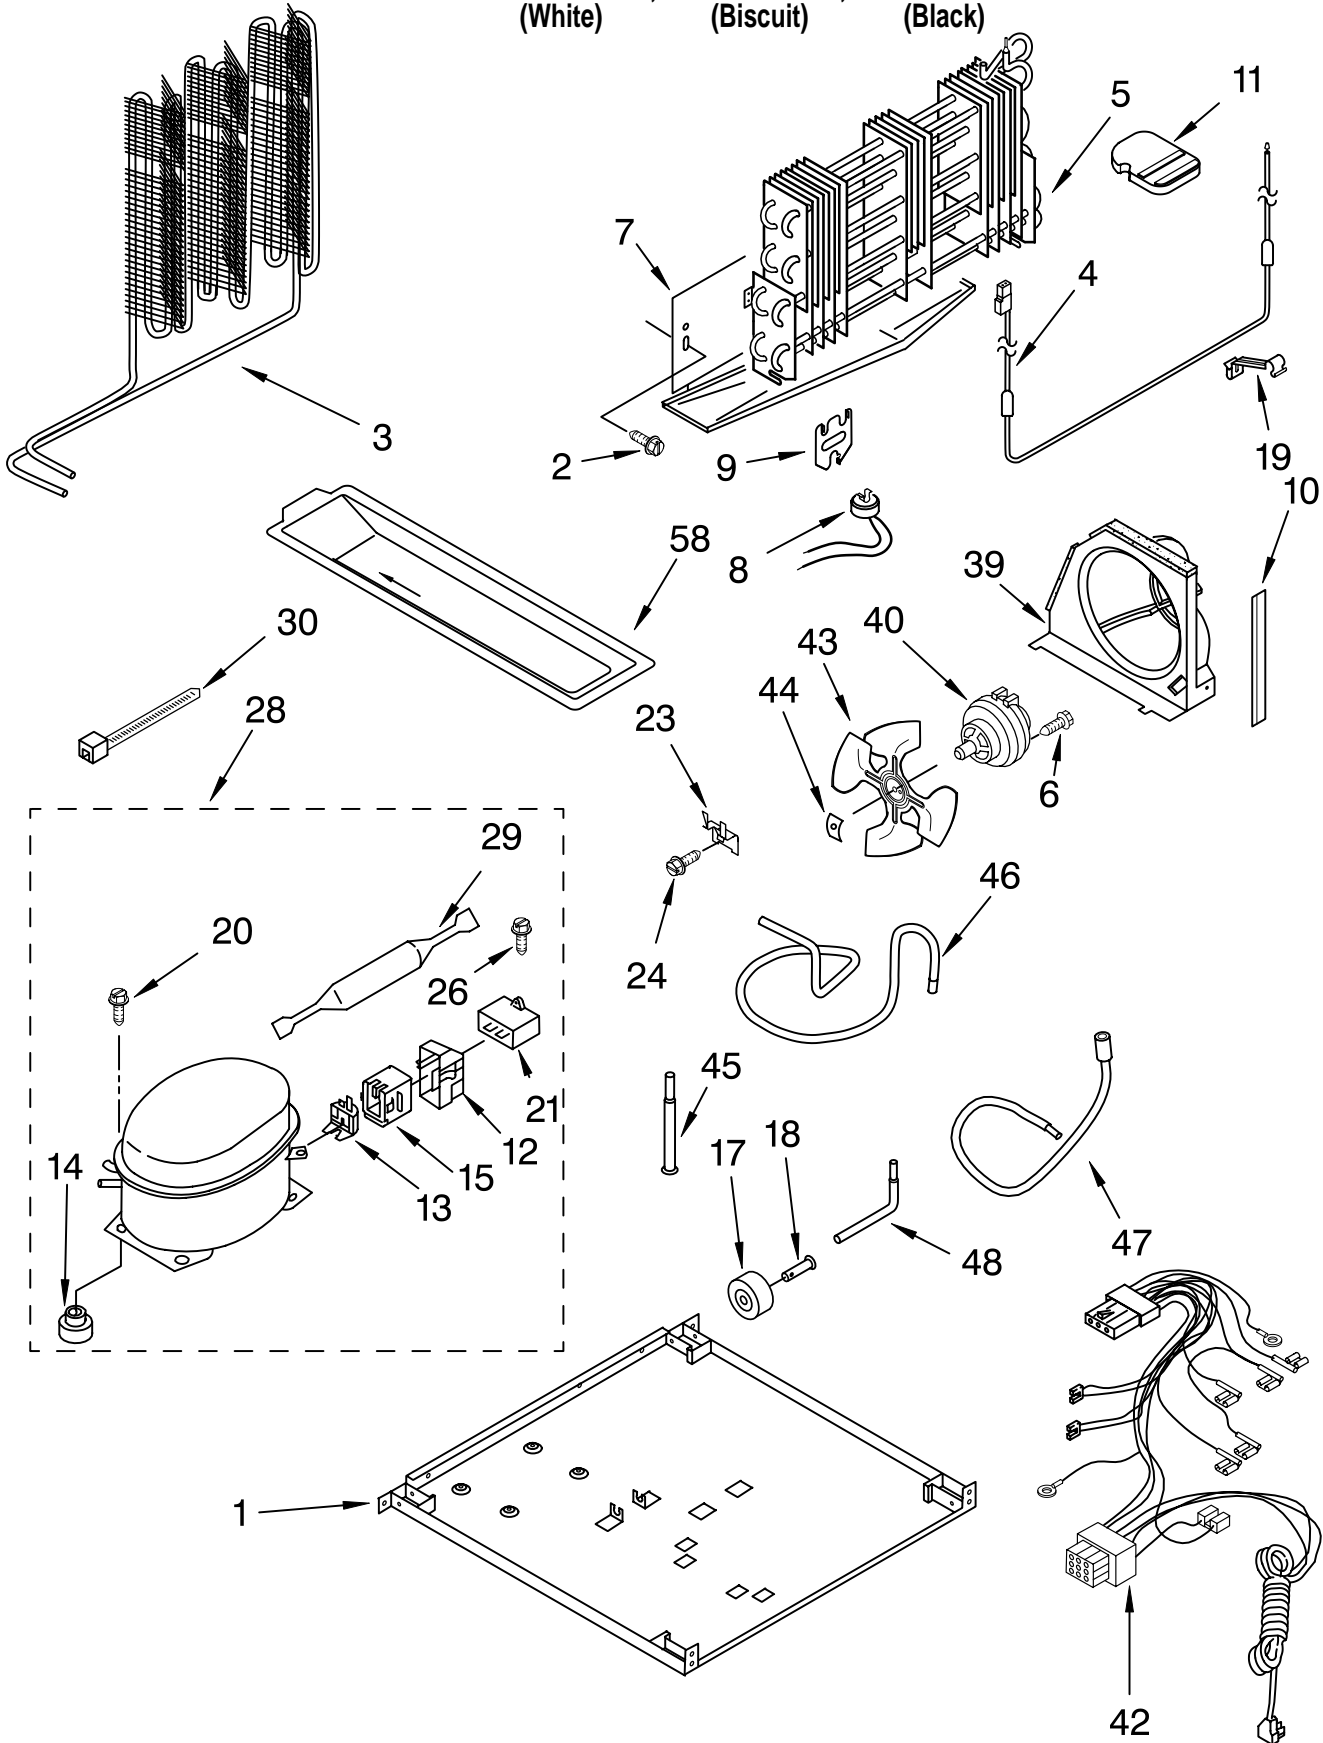

UNIT PARTS

For Models: ET8WTKXKQ00, ET8WTKXKT00, ET8WTKXKB00
(White) (Biscuit) (Black)

FOR ORDERING INFORMATION REFER TO PARTS PRICE LIST

UNIT PARTS

For Models: ET8WTKXKQ00, ET8WTKXKT00, ET8WTKXKB00
(White) (Biscuit) (Black)

Illus. No.	Part No.	DESCRIPTION	Illus. No.	Part No.	DESCRIPTION	Illus. No.	Part No.	DESCRIPTION
1	2205341	Plate, Unit Mounting	17	2150304	Roller (2)	47	2205293	Tube, Suction
2	489478	Screw	18	981126	Rivet	48	2212848	Tube, Process
3	2212599	Condenser	19	2182338	Clip, Heater	58	2210451	Evap. Tray
4	2176300	Heater, Defrost	20	489373	Screw	Following Parts Not Illustrated and Optional Parts Not Included		
5	2195391	Evaporator Assy.	21	2169373	Capacitor	978025		Valve, Access (1/4")
6	489494	Screw	23	2166683	Clip, Capacitor	978026		Valve, Access (5/16")
7	2172619	Drain Pan	24	489427	Screw	978027		Valve, Access (3/8")
8	2182380	Defrost Bi-Metal	26	488500	Screw	978028		Valve, Access (1/2")
9	2176301	Bracket, Heater	28	2212912	Compressor (Includes Items 12,13,14,15,20, 21, & 29)	978029		Valve, Access (5/8")
10	2163780	Extension, Air Baffle				978030		Valve, Access (3/4")
11	2201184	Support Block				876764		Valve, Access (3/16")
12	4387731	Cover	29		Drier	REFRIGERANT CHARGE		
13	4387938	Overload Service (Includes Relay)		2199167	Production	4.00 Ozs. (R134A)		
14	1100826	Grommet (4) Production		4387019	Service			
15	4387558	Service	30	2155774	Clamp			
	2213106	Start Device Combination (Start Relay and Overload for Production Compressor Only)	39	2198921	Air Baffle			
			40	2188537	Motor, Condenser			
			42	2187358	Wire Assy. Unit			
			43	2190685	Fan Blade			
			44	486692	Nut			
			45	2212603	Tube, Transition			
			46	2205294	Tube, Discharge			

FOR ORDERING INFORMATION REFER TO PARTS PRICE LIST