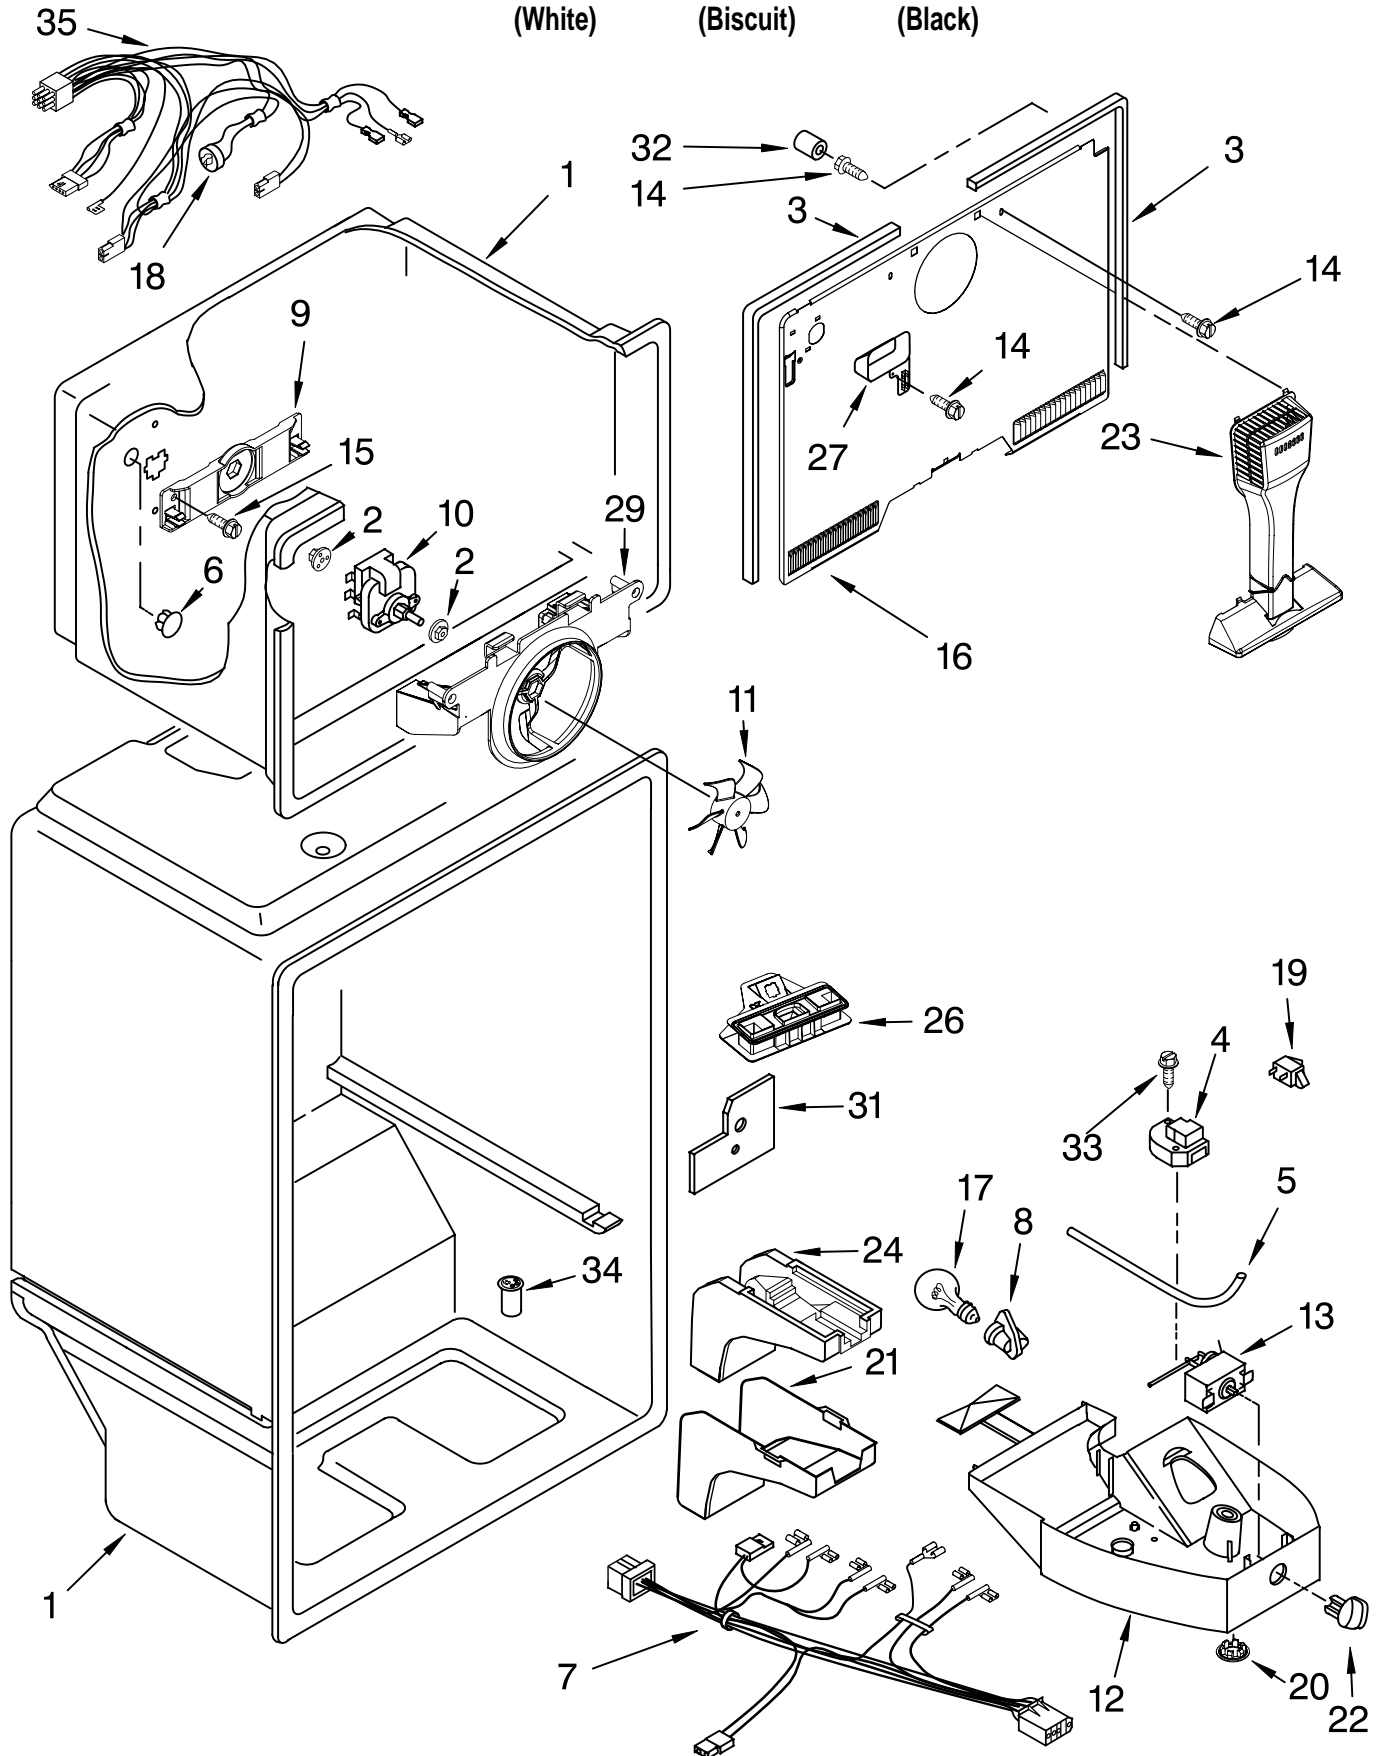

LINER PARTS

For Models: ET8MHKXM04, ET8MHKXMT04, ET8MHKXMB04
(White) (Biscuit) (Black)

FOR ORDERING INFORMATION REFER TO PARTS PRICE LIST

LINER PARTS

For Models: ET8MHKXMQ04,ET8MHKXMT04, ET8MHKXMB04

(White)

(Biscuit)

(Black)

Illus. No.	Part No.	DESCRIPTION	Illus. No.	Part No.	DESCRIPTION	Illus. No.	Part No.	DESCRIPTION
1		Liner (Not A Serviceable Part)	12	2218381	Control Box	24	2189452	Air Diffuser, Bottom
2	2197380	Grommet (2)	13	2225460	Thermostat Assy.	26	2210390	Air Separator Assembly
3	2254359	Gasket, Evaporator Cover (2)	14	489478	Screw	27	2205003	Cover, Hole
4	2314156	Timer, Defrost	15	488208	Screw	29	2254453	Bracket, Fan Motor
5	2204640	Thermostat Tube, Barrier	16	2254261	Cover, Evaporator	31	2204639	Shield, Heat
6	941839	Hole Plug	17	2160708	Light Bulb	32	487996	Cap
7	2187885	Wire Assy. Control Box	18	2314158	Defrost, BI-Metal	33	98129	Screw
8	2162085	Socket, Light	19	1118894	Rocker Arm Switch	34	2171931	Release Valve
9	2254454	Bracket Evap. Fan, Rear	20	940014	Hole Plug, Control Box	35	2310041	Wire Assembly,F.C. (Includes Illus. 18)
10	2214986	Fan Motor	21	2176281	Cover, Air Diffuser			
11	2163777	Fan Blade	22	2202885	Knob, Thermostat			
			23	2254354	Air Tower			

FOR ORDERING INFORMATION REFER TO PARTS PRICE LIST