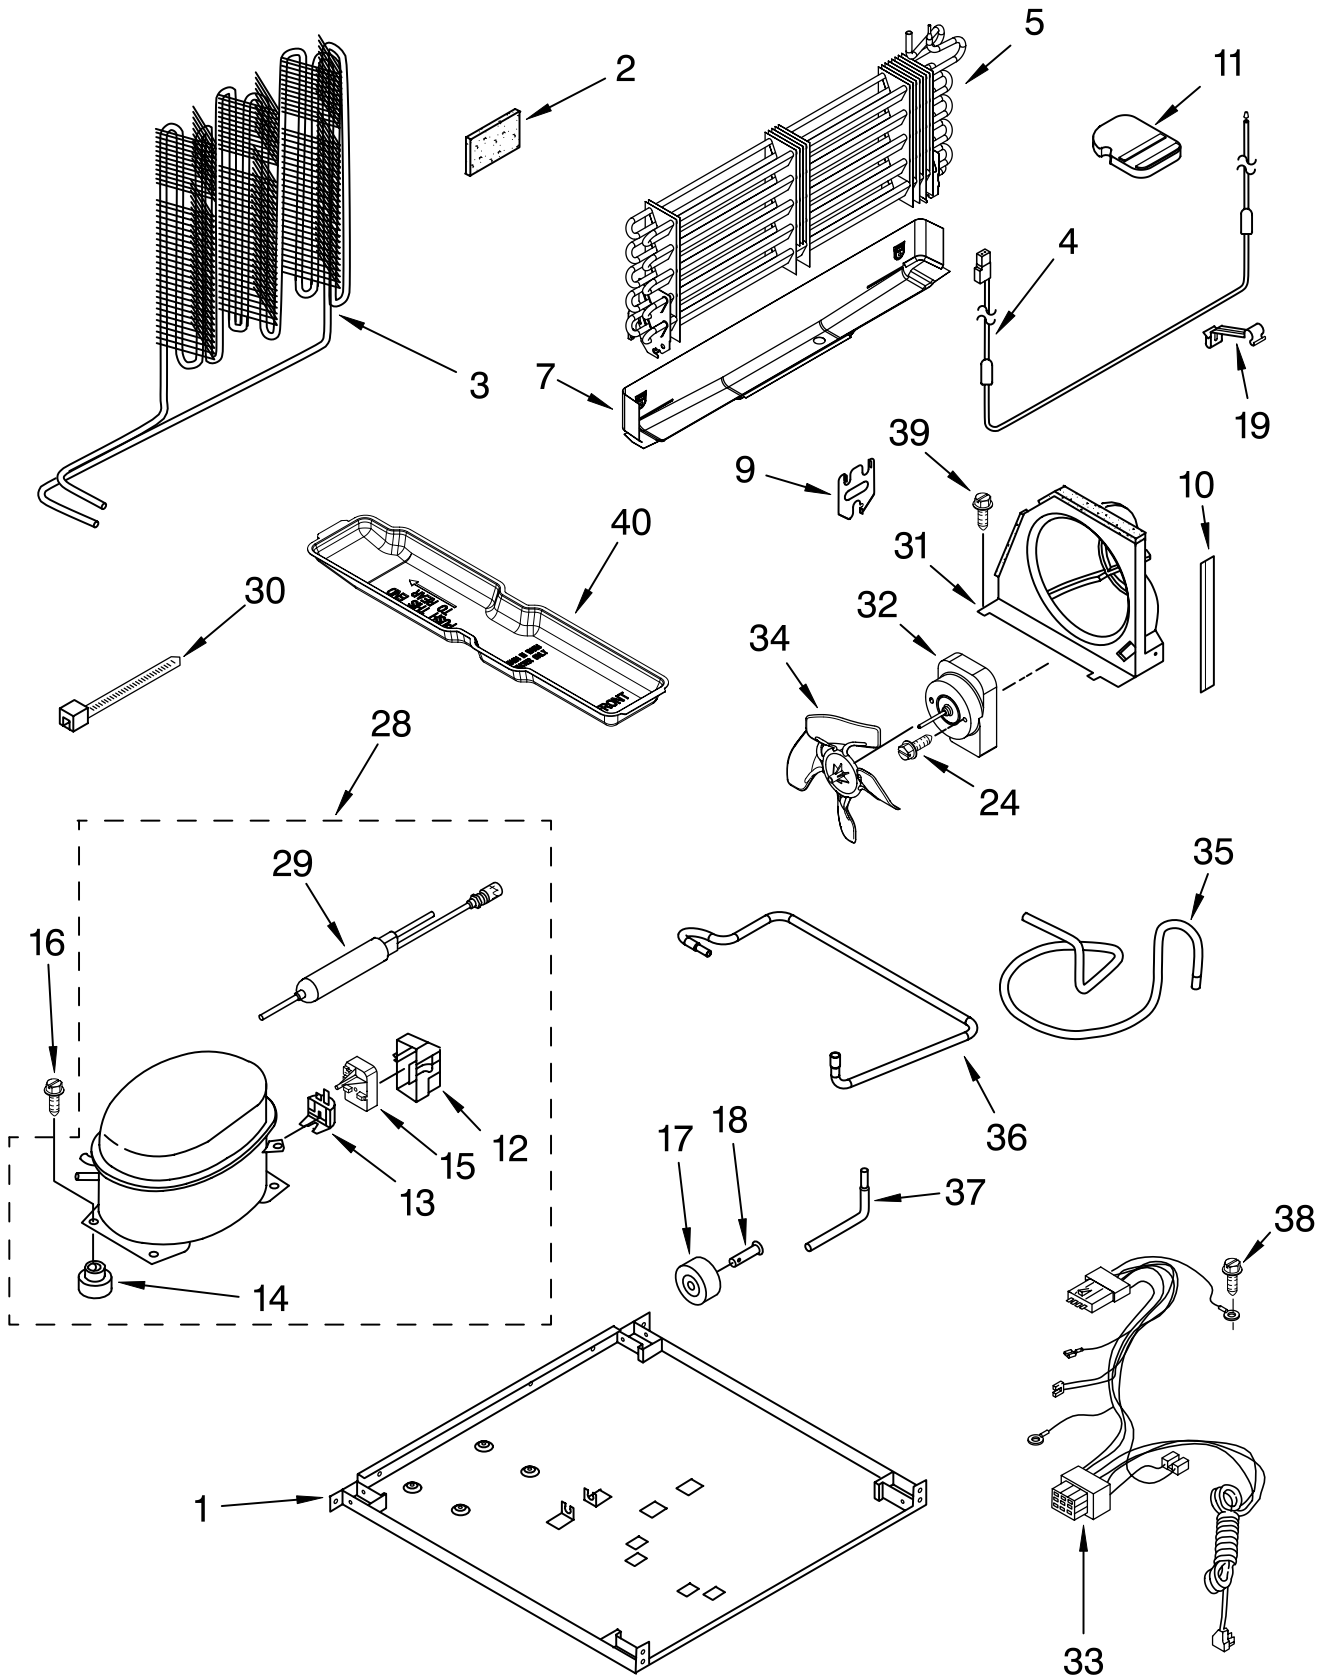

UNIT PARTS

For Models: ET8MHKXM04, ET8MHKXMT04, ET8MHKXMB04
(White) (Biscuit) (Black)

FOR ORDERING INFORMATION REFER TO PARTS PRICE LIST

UNIT PARTS

For Models: ET8MHKXMQ04, ET8MHKXMT04, ET8MHKXMB04

(White)

(Biscuit)

(Black)

Illus. No.	Part No.	DESCRIPTION
1	2225597	Plate, Unit Mounting
2	2169104	Insulation, Sound Dampening
3	2214960	Condenser
4	2315531	Heater, Defrost
5	2254250	Evaporator Assy.
7	2254294	Drain Pan
9	2176301	Bracket, Heater
10	2300638	Extension, Air Baffle
11	2201184	Support Block
12		Cover
	2162358	Production
	4387731	Service
13		Overload
	2302290	Production
	4387938	Service (Includes Relay)
14		Grommet (4)
	1100826	Production
	4387558	Service
15	2258450	Start-Relay (Production Compressor Only)
16	489373	Screw

Illus. No.	Part No.	DESCRIPTION
17	2150304	Roller (2)
18	2221797	Rivet
19	2182338	Clip, Heater
24	8533859	Screw
28	2225647	Compressor (Includes Items 12, 13, 14 & 29)
29		Drier
	2199167	Production
	4387019	Service
30	2155774	Clamp
31	2302249	Air Baffle
32	2188874	Motor, Condenser
33	2187764	Wire Assy. Unit
34	2225834	Fan Blade
35	2205294	Tube, Discharge
36	2205293	Tube, Suction
37	2212848	Tube, Process
38	488500	Screw
39	3400518	Screw
40	2300635	Evaporator Tray

Illus. No.	Part No.	DESCRIPTION
Following Parts Not Illustrated and Optional Parts Not Included		
	978025	Valve, Access (1/4")
	978026	Valve, Access (5/16")
	978027	Valve, Access (3/8")
	978028	Valve, Access (1/2")
	978029	Valve, Access (5/8")
	978030	Valve, Access (3/4")
	876764	Valve, Access (3/16")
REFRIGERANT CHARGE		
3.75 Ozs. (R134A)		

FOR ORDERING INFORMATION REFER TO PARTS PRICE LIST