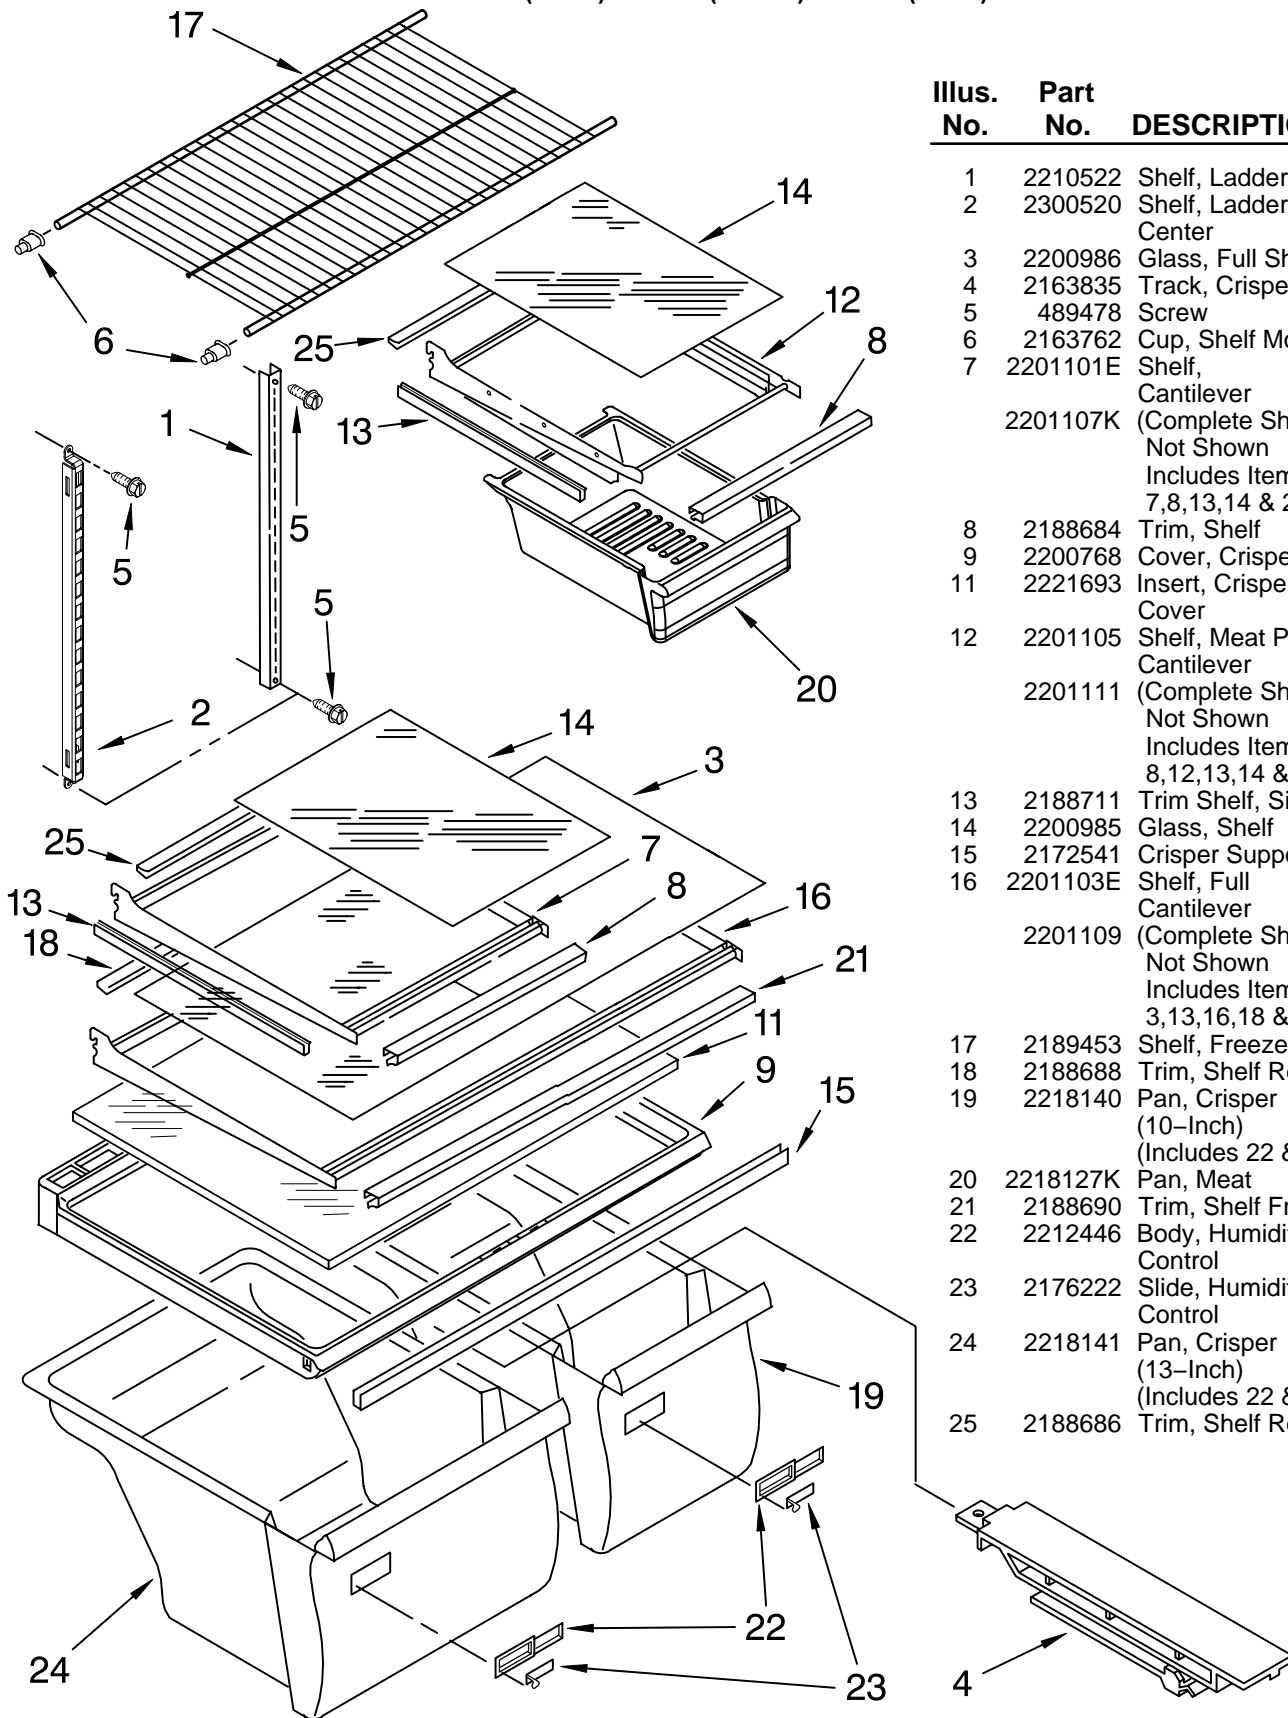

(White)

(Biscuit)

(Black)

Illus. No.	Part No.	DESCRIPTION
1		Literature Parts
	2314273	Service & Wiring Sheet
	2302697	Energy Label
	2314472	Use & Care Guide
	2225413	Customer Instructions
Following May Be Purchased		
<u>DO-IT-YOURSELF REPAIR MANUALS</u>		
	677969	Do-It-Yourself Manual, Ref./Fzr.
2	2189410	Hinge (Top)
3	2166108	Roller, Front (2)
6	3400504	Screw
7	2179826	Rivet
8	489427	Screw
9	549193	Clamp, Cord

FOR ORDERING INFORMATION REFER TO PARTS PRICE LIST

SHELF PARTS

For Models: ET8MHKXM04, ET8MHKXMT04, ET8MHKXMB04

(White)

(Biscuit)

(Black)

Illus. No.	Part No.	DESCRIPTION
1	2210522	Shelf, Ladder (2)
2	2300520	Shelf, Ladder Center
3	2200986	Glass, Full Shelf
4	2163835	Track, Crisper
5	489478	Screw
6	2163762	Cup, Shelf Mounting
7	2201101E	Shelf, Cantilever
	2201107K	(Complete Shelf Not Shown Includes Items 7, 8, 13, 14 & 25)
8	2188684	Trim, Shelf
9	2200768	Cover, Crisper
11	2221693	Insert, Crisper Cover
12	2201105	Shelf, Meat Pan Cantilever
	2201111	(Complete Shelf Not Shown Includes Items 8, 12, 13, 14 & 25)
13	2188711	Trim Shelf, Side
14	2200985	Glass, Shelf
15	2172541	Crisper Support
16	2201103E	Shelf, Full Cantilever
	2201109	(Complete Shelf Not Shown Includes Items 3, 13, 16, 18 & 21)
17	2189453	Shelf, Freezer
18	2188688	Trim, Shelf Rear
19	2218140	Pan, Crisper (10-Inch) (Includes 22 & 23)
20	2218127K	Pan, Meat
21	2188690	Trim, Shelf Front
22	2212446	Body, Humidity Control
23	2176222	Slide, Humidity Control
24	2218141	Pan, Crisper (13-Inch) (Includes 22 & 23)
25	2188686	Trim, Shelf Rear