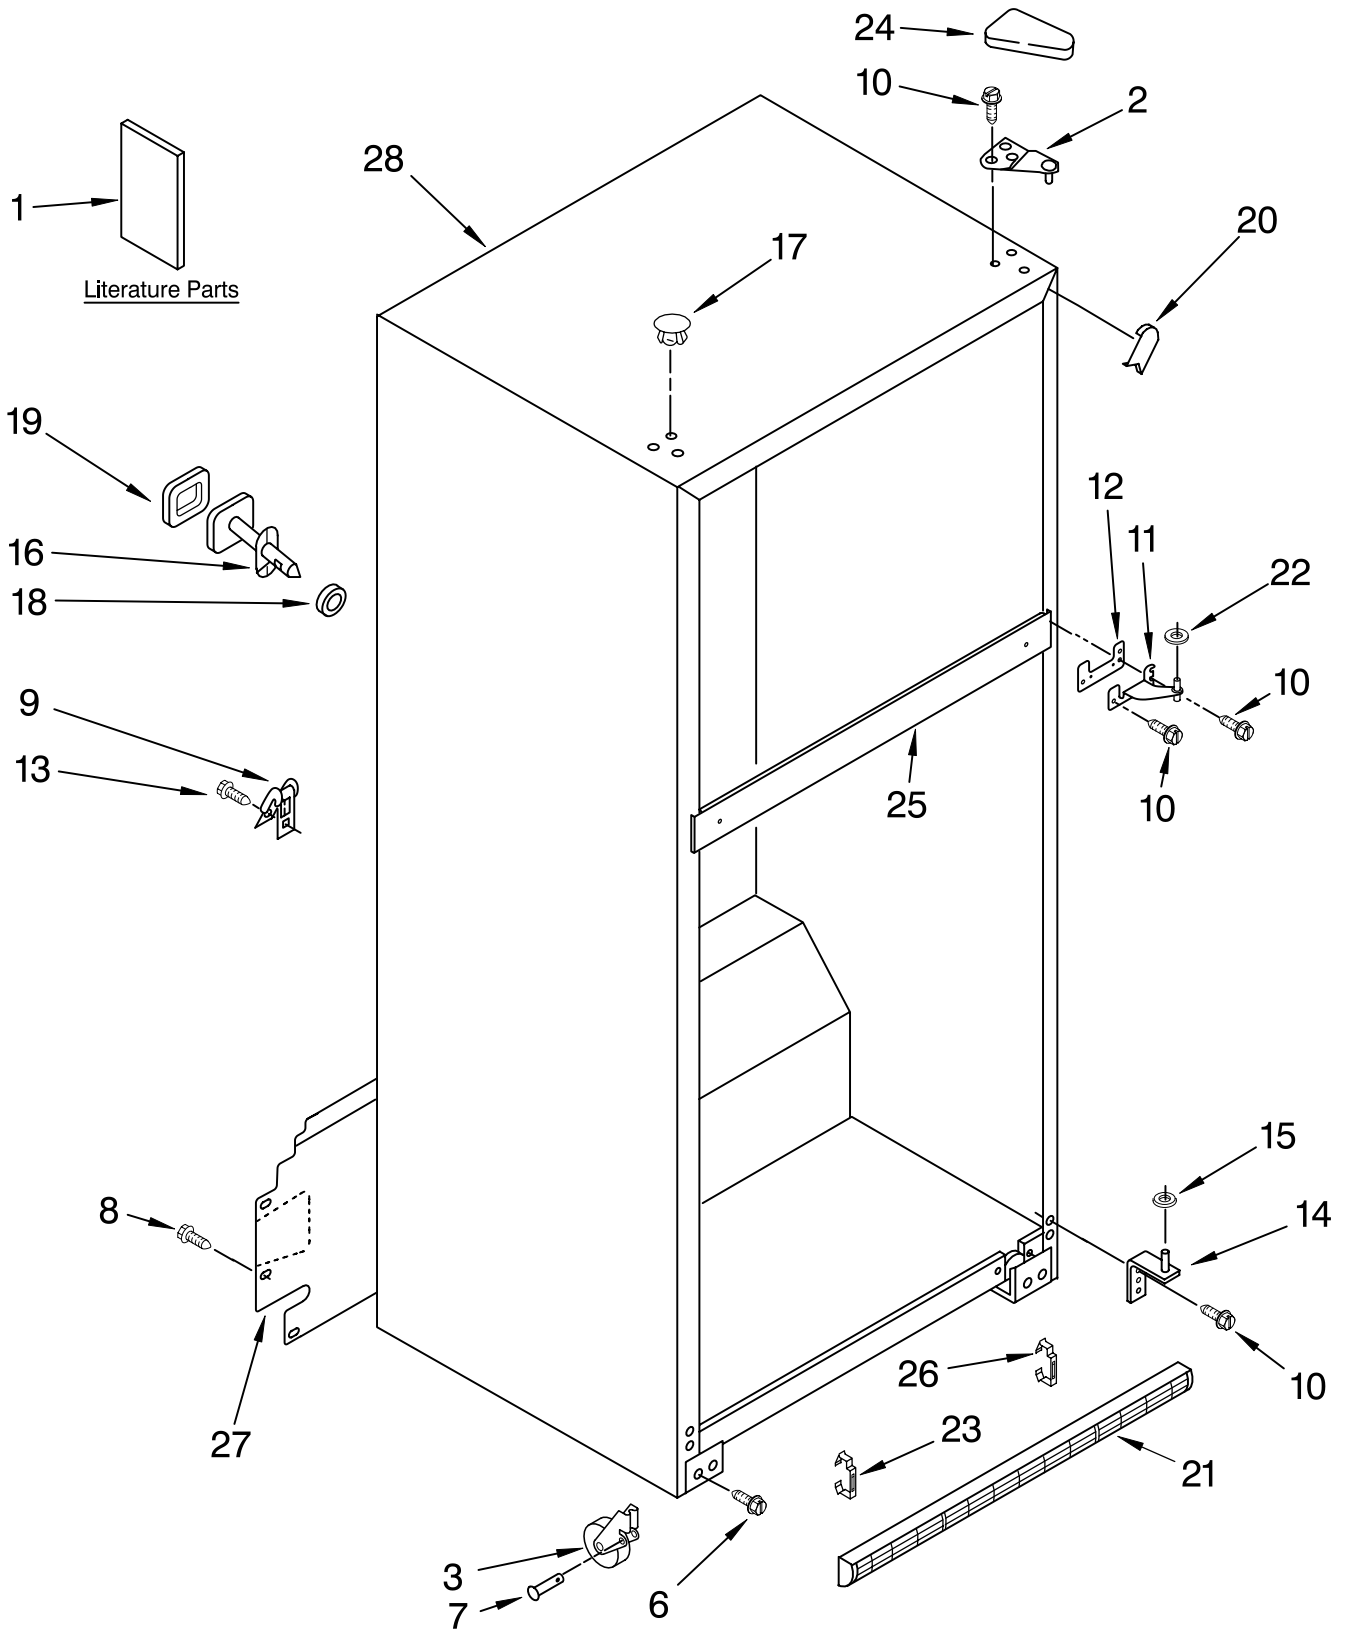

CABINET PARTS

REFRIGERATOR

For Models: ET8MHKXM04, ET8MHKXMT04, ET8MHKXMB04
(White) (Biscuit) (Black)

FOR ORDERING INFORMATION REFER TO PARTS PRICE LIST

CABINET PARTS

For Models: ET8MHKXMQ04, ET8MHKXMT04, ET8MHKXMB04

(White)

(Biscuit)

(Black)

Illus. No.	Part No.	DESCRIPTION
1		Literature Parts
	2314273	Service & Wiring Sheet
	2302697	Energy Label
	2314472	Use & Care Guide
	2225413	Customer Instructions
Following May Be Purchased		
<u>DO-IT-YOURSELF REPAIR MANUALS</u>		
	677969	Do-It-Yourself Manual, Ref./Fzr.
2	2189410	Hinge (Top)
3	2166108	Roller, Front (2)
6	3400504	Screw
7	2179826	Rivet
8	489427	Screw
9	549193	Clamp, Cord

Illus. No.	Part No.	DESCRIPTION
10	489497	Screw
11	2183972	Hinge, Center
12	2183854	Shim, Hinge Center
13	8281265	Screw
14	2254473	Hinge Butt
15	487576	Washer
16		Fitting, Water Tube (Not Serviced)
17		Hole Plug (6)
	2201012	White
	2200924	Biscuit
	2183998	Black
18		Seal, Front (Not Serviced)
19		Seal, Rear (Not Serviced)
20		Corner Filler (2)
	2201014	White
	2200926	Biscuit
	2201017	Black