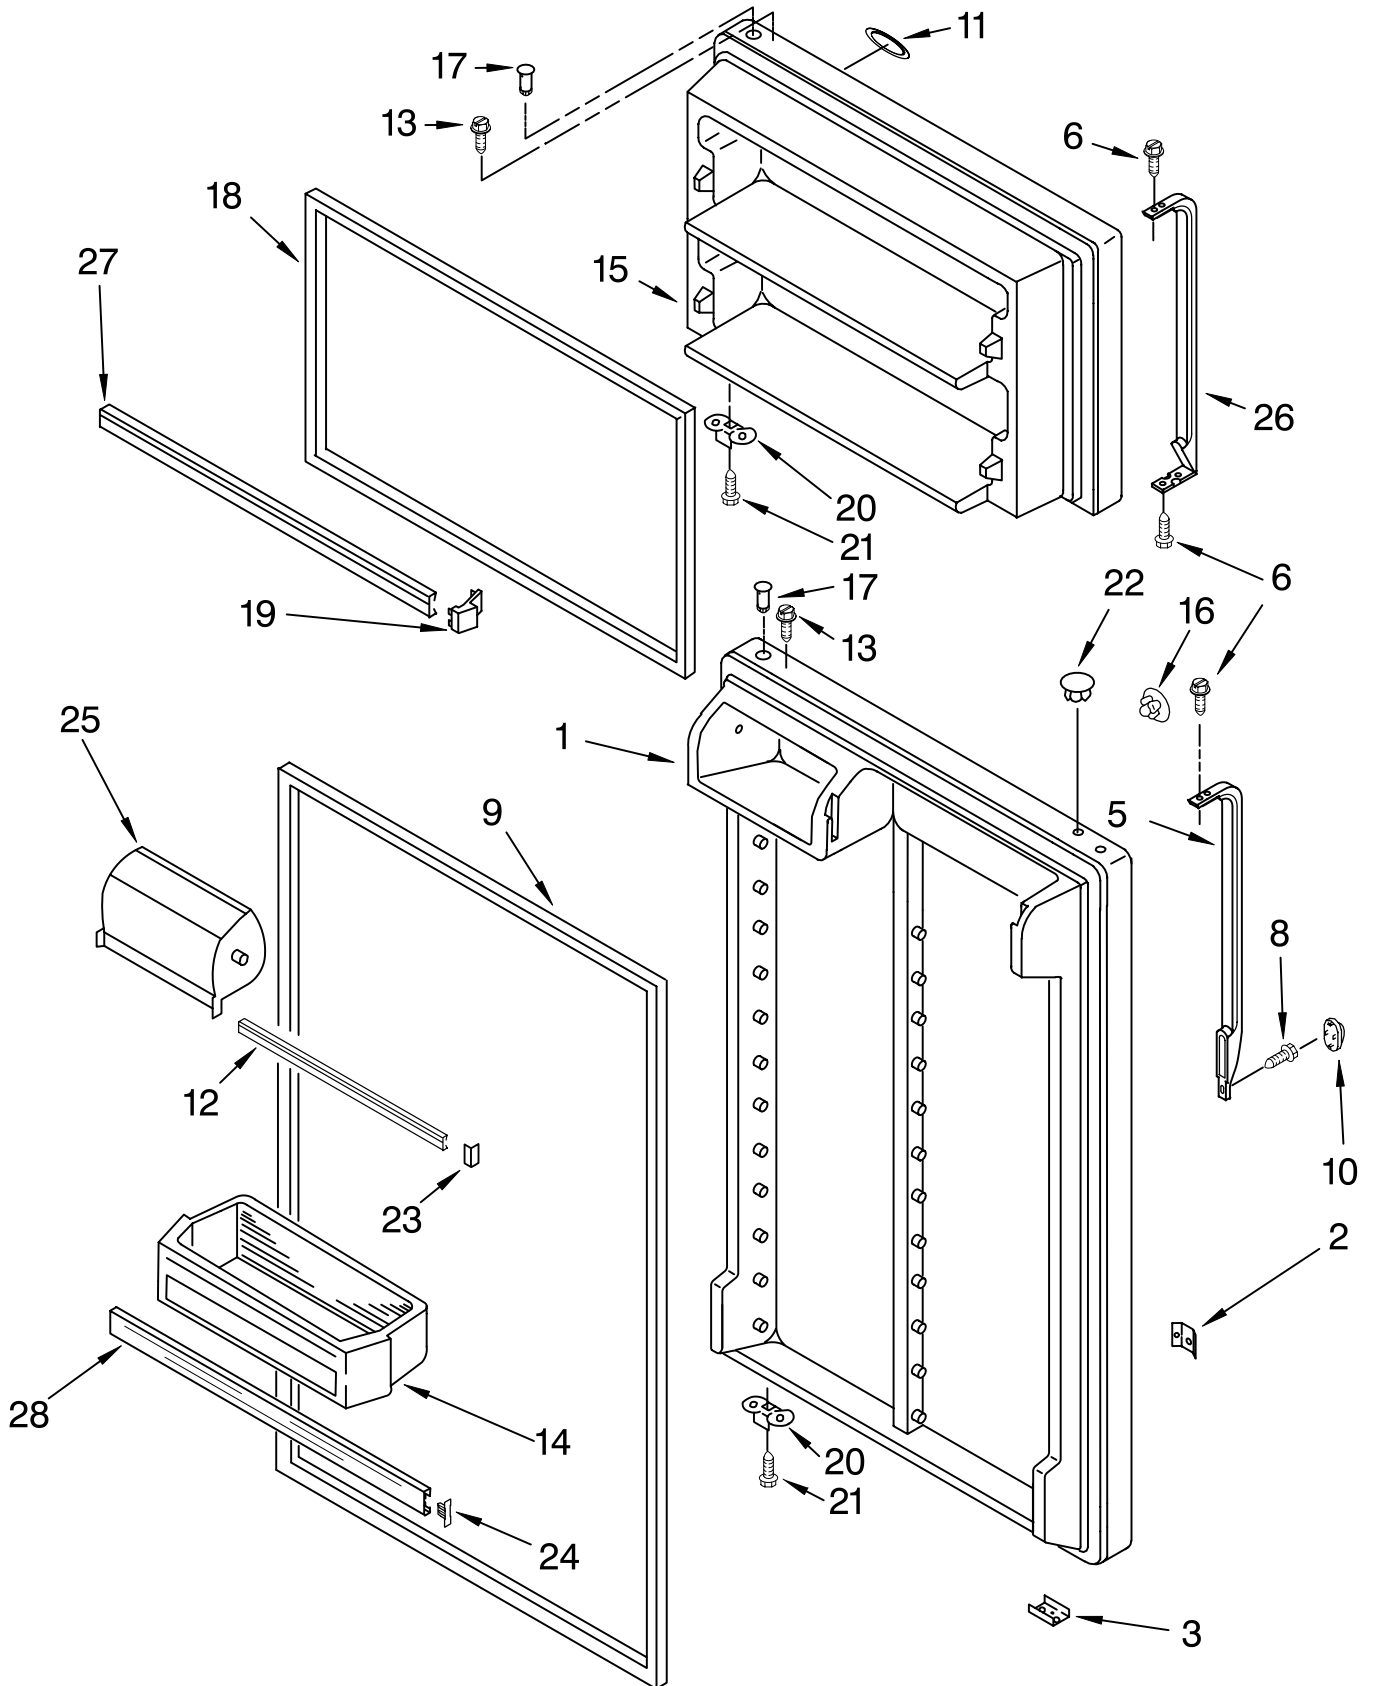

CABINET PARTS

For Models: ET8MHKXMQ04, ET8MHKXMT04, ET8MHKXMB04

(White)

(Biscuit)

(Black)

Illus. No.	Part No.	DESCRIPTION
1		Literature Parts
	2314273	Service & Wiring Sheet
	2302697	Energy Label
	2314472	Use & Care Guide
	2225413	Customer Instructions
Following May Be Purchased		
<u>DO-IT-YOURSELF REPAIR MANUALS</u>		
	677969	Do-It-Yourself Manual, Ref./Fzr.
2	2189410	Hinge (Top)
3	2166108	Roller, Front (2)
6	3400504	Screw
7	2179826	Rivet
8	489427	Screw
9	549193	Clamp, Cord

Illus. No.	Part No.	DESCRIPTION
10	489497	Screw
11	2183972	Hinge, Center
12	2183854	Shim, Hinge Center
13	8281265	Screw
14	2254473	Hinge Butt
15	487576	Washer
16		Fitting, Water Tube (Not Serviced)
17		Hole Plug (6)
	2201012	White
	2200924	Biscuit
	2183998	Black
18		Seal, Front (Not Serviced)
19		Seal, Rear (Not Serviced)
20		Corner Filler (2)
	2201014	White
	2200926	Biscuit
	2201017	Black

Illus. No.	Part No.	DESCRIPTION
21		Grille (Includes Illus. 23 & 26)
	2254386	White
	2254389	Biscuit
	2254388	Black
22	489341	Washer
23	2189356	Clip, Grille
24		Cover, Hinge
	2213360	White
	2213364	Biscuit
	2213363	Black
25		Rail, Center (Not Serviced)
26	2254385	Clip, Grille
27	2221775	Cover, Unit
28		Cabinet (Not a Serviceable Part)

FOR ORDERING INFORMATION REFER TO PARTS PRICE LIST

DOOR PARTS

For Models: ET8MHKXM04, ET8MHKXMT04, ET8MHKXMB04
(White) (Biscuit) (Black)

FOR ORDERING INFORMATION REFER TO PARTS PRICE LIST