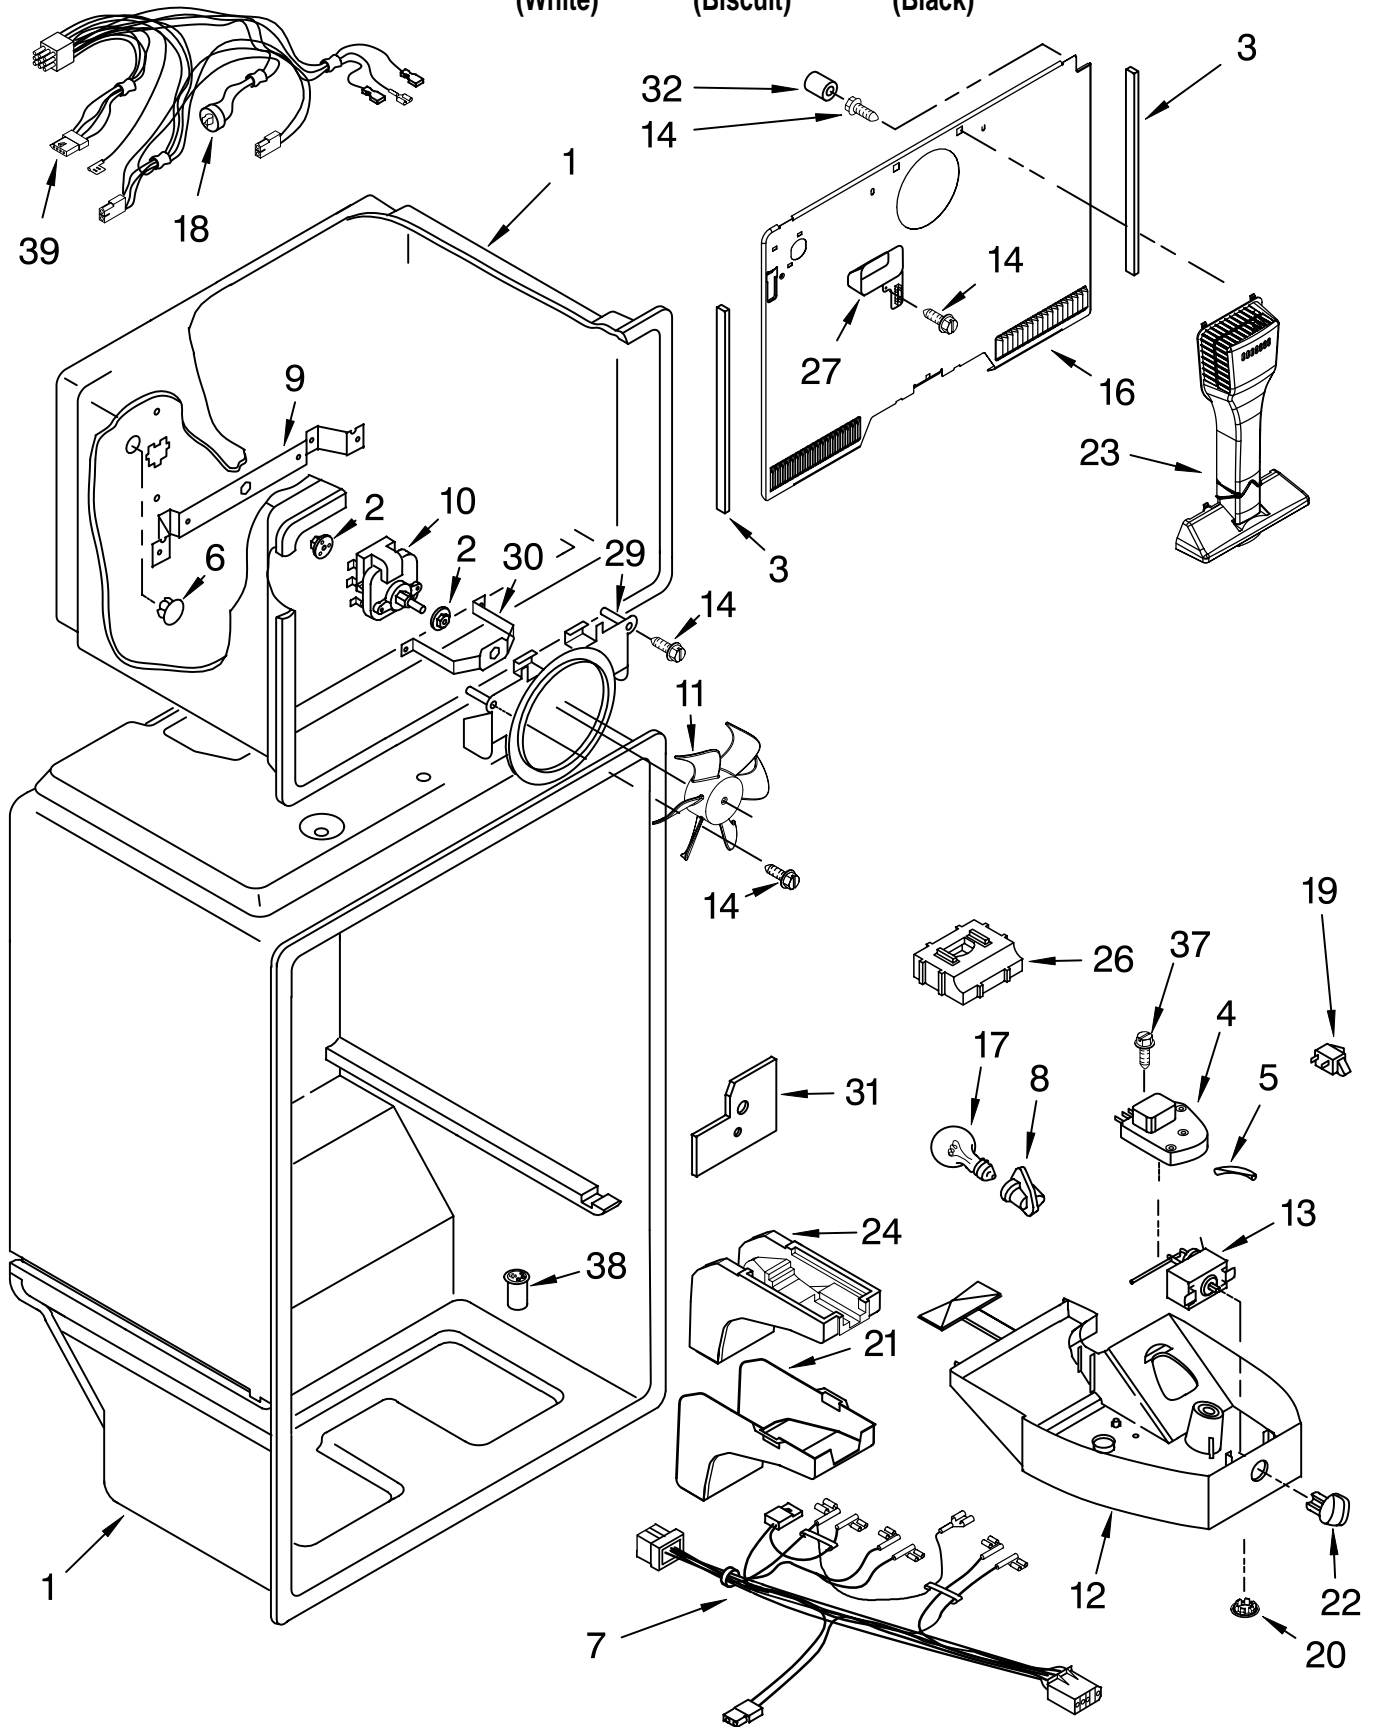

LINER PARTS

For Models: ET8MHKXM01, ET8MHKXMT01, ET8MHKXMB01
(White) (Biscuit) (Black)

FOR ORDERING INFORMATION REFER TO PARTS PRICE LIST

LINER PARTS

For Models: ET8MHKXM01,ET8MHKXMT01, ET8MHKXMB01
(White) (Biscuit) (Black)

Illus. No.	Part No.	DESCRIPTION
1		Liner (Not A Serviceable Part)
2	2197380	Grommet (2)
3	2254359	Gasket, Evaporator Cover (2)
4	2188376	Control, Adaptive Defrost
5	2204640	Thermostat Tube, Barrier
6	941839	Hole Plug
7	2187885	Wire Assy. Control Box
8	2162085	Socket, Light
9	2214976	Bracket Evap. Fan, Rear
10	2214986	Fan Motor
11	2163777	Fan Blade
12	2218381	Control Box
13	2225460	Thermostat Assy. (Includes Item 5)
14	489478	Screw
16	2254261	Cover, Evaporator
17	2160708	Light Bulb
18	2221677	Defrost, BI-Metal
19	1118894	Rocker Arm Switch
20	940014	Hole Plug, Control Box
21	2176281	Cover, Air Diffuser
22	2202885	Knob, Thermostat
23	2254354	Air Tower
24	2189452	Air Diffuser, Bottom
26	2179877	Air Diffuser, Top
27	2205003	Cover, Hole
29	2218696	Bracket, Fan Motor
30	2214979	Bracket Evap. Fan, Front
31	2204639	Shield, Heat
32	487996	Cap
37	98129	Screw
38	2210509	Release Valve
39	2187686	Wire Assembly,F.C. (Includes Item 18)

FOR ORDERING INFORMATION REFER TO PARTS PRICE LIST