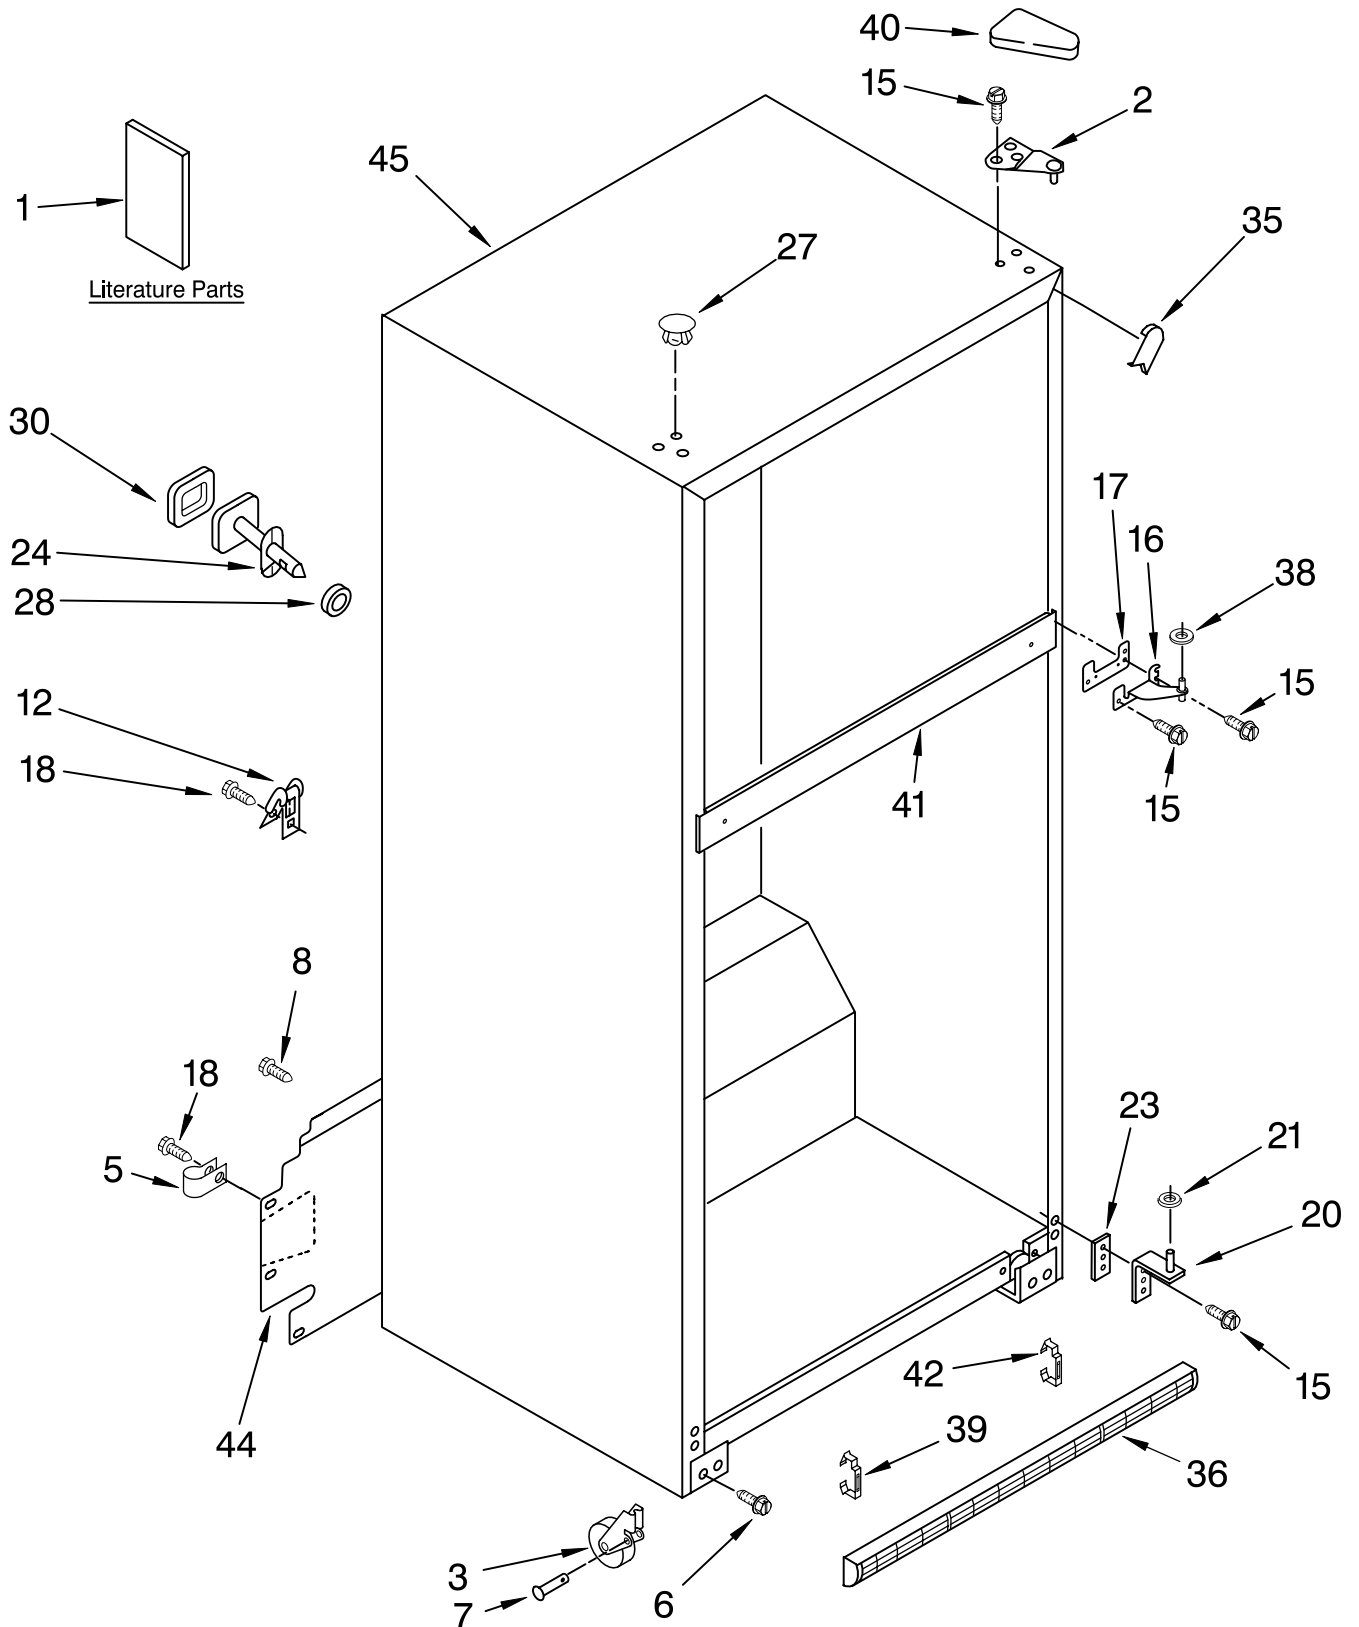

CABINET PARTS

REFRIGERATOR

For Models: ET8MHKXM01, ET8MHKXMT01, ET8MHKXMB01
(White) (Biscuit) (Black)

FOR ORDERING INFORMATION REFER TO PARTS PRICE LIST