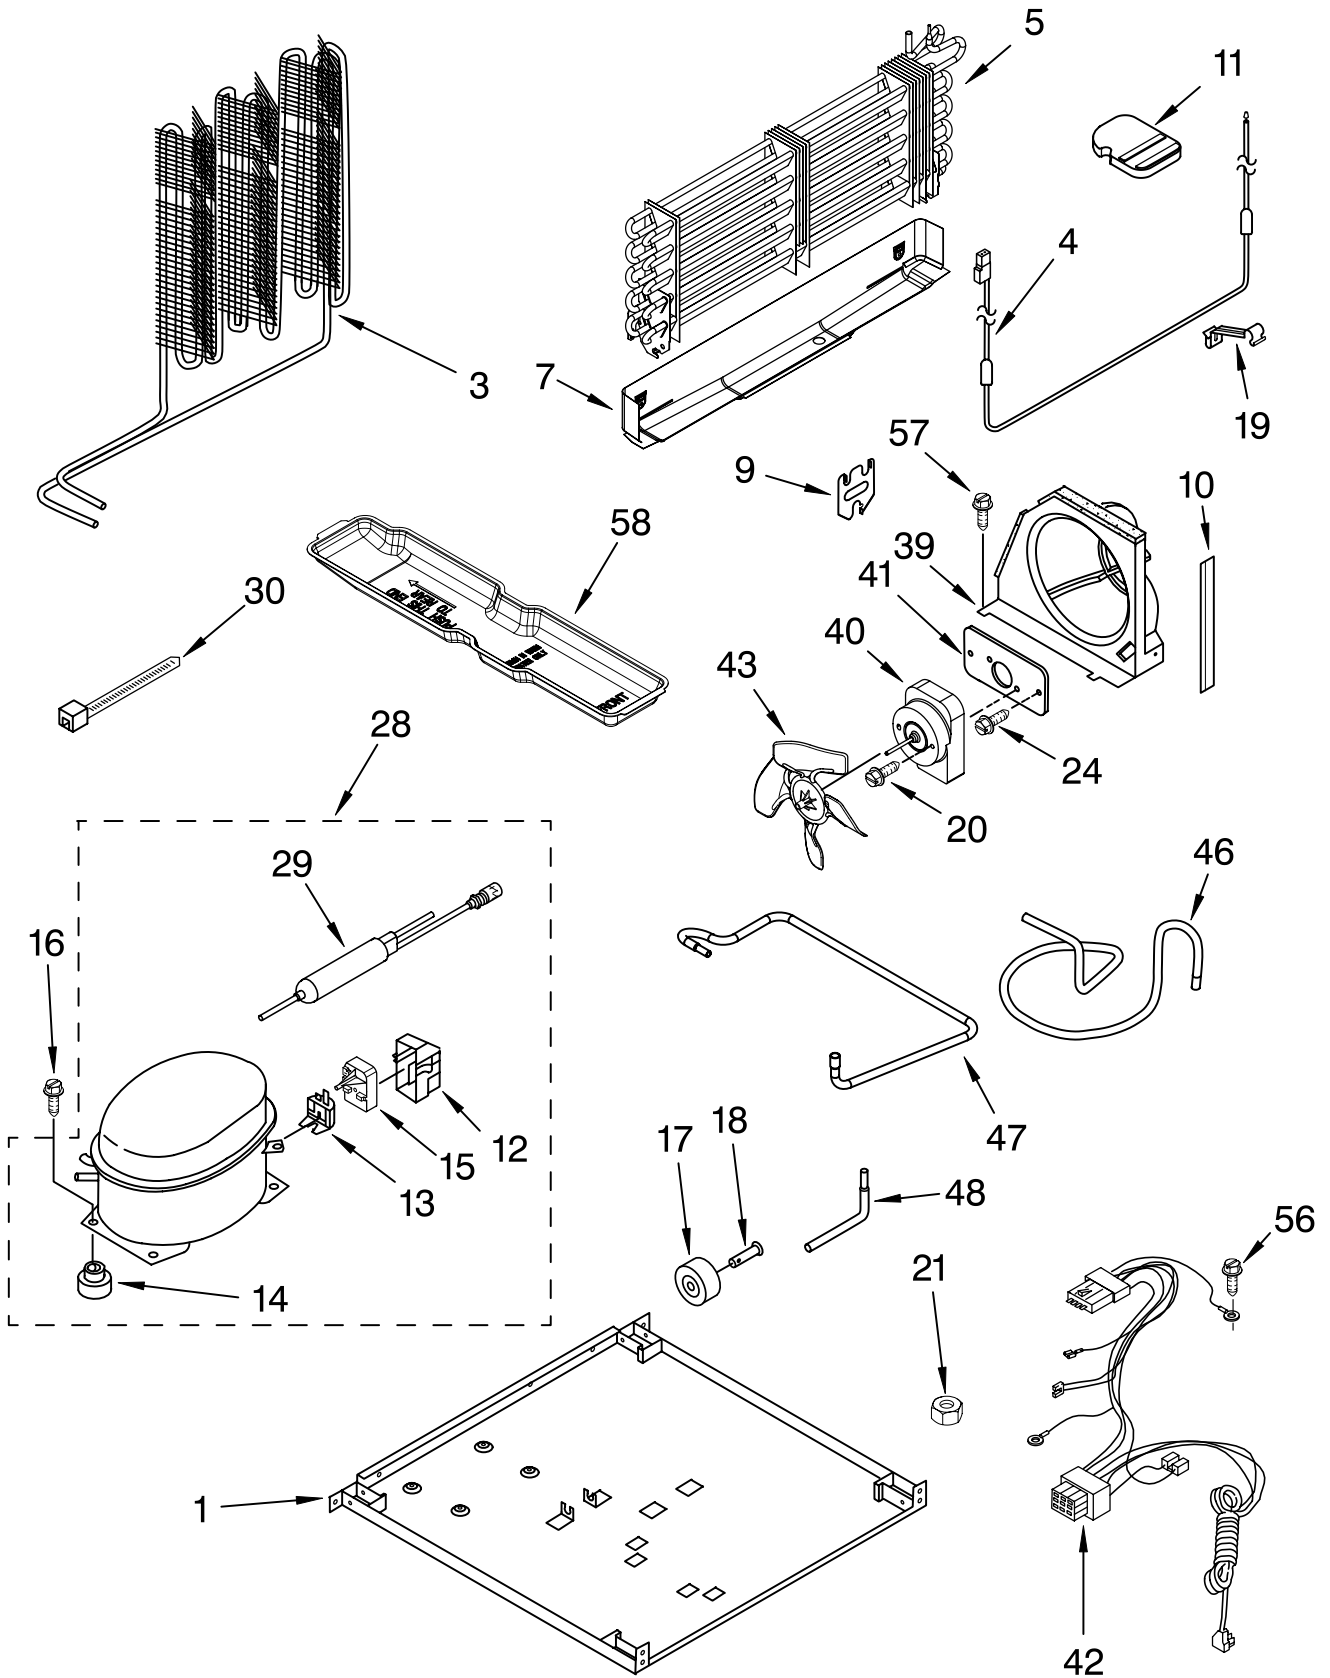

UNIT PARTS

For Models: ET8MHKXM01, ET8MHKXMT01, ET8MHKXMB01
(White) (Biscuit) (Black)

FOR ORDERING INFORMATION REFER TO PARTS PRICE LIST

UNIT PARTS

For Models: ET8MHKXM01, ET8MHKXMT01, ET8MHKXMB01

(White)

(Biscuit)

(Black)

Illus. No.	Part No.	DESCRIPTION	Illus. No.	Part No.	DESCRIPTION	Illus. No.	Part No.	DESCRIPTION
1	2225597	Plate, Unit Mounting	17	2150304	Roller (2)			
3	2214960	Condenser	18	2221797	Rivet			
4	2176300	Heater, Defrost	19	2182338	Clip, Heater			
5	2254250	Evaporator Assy.	20	8281197	Screw			
7	2254294	Drain Pan	21		Nut (Not Serviced)			
9	2176301	Bracket, Heater	24	489494	Screw			
10	2300638	Extension, Air Baffle	28	2225647	Compressor (Includes Items 12, 13, 14 & 29)			
11	2201184	Support Block	29		Drier			
12	2162358	Cover Production		2199167	Production			
	4387731	Service		4387019	Service			
13		Overload	30	2155774	Clamp			
	2302290	Production	39	2302249	Air Baffle			
	4387938	Service (Includes Relay)	40	2188729	Motor, Condenser			
14		Grommet (4)	41	2301979	Plate			
	1100826	Production	42	2187764	Wire Assy. Unit			
	4387558	Service	43	2225834	Fan Blade			
15	2258450	Start-Device Combination (Start Relay and Overload for Production Compressor Only)	46	2205294	Tube, Discharge			
			47	2205293	Tube, Suction			
			48	2212848	Tube, Process			
			56	488500	Screw			
			57	3400518	Screw			
16	489373	Screw	58	2300635	Evaporator Tray			

Following Parts Not Illustrated and Optional Parts Not Included

- 978025 Valve, Access (1/4")
- 978026 Valve, Access (5/16")
- 978027 Valve, Access (3/8")
- 978028 Valve, Access (1/2")
- 978029 Valve, Access (5/8")
- 978030 Valve, Access (3/4")
- 876764 Valve, Access (3/16")

REFRIGERANT CHARGE

4.00 Ozs.
(R134A)

FOR ORDERING INFORMATION REFER TO PARTS PRICE LIST