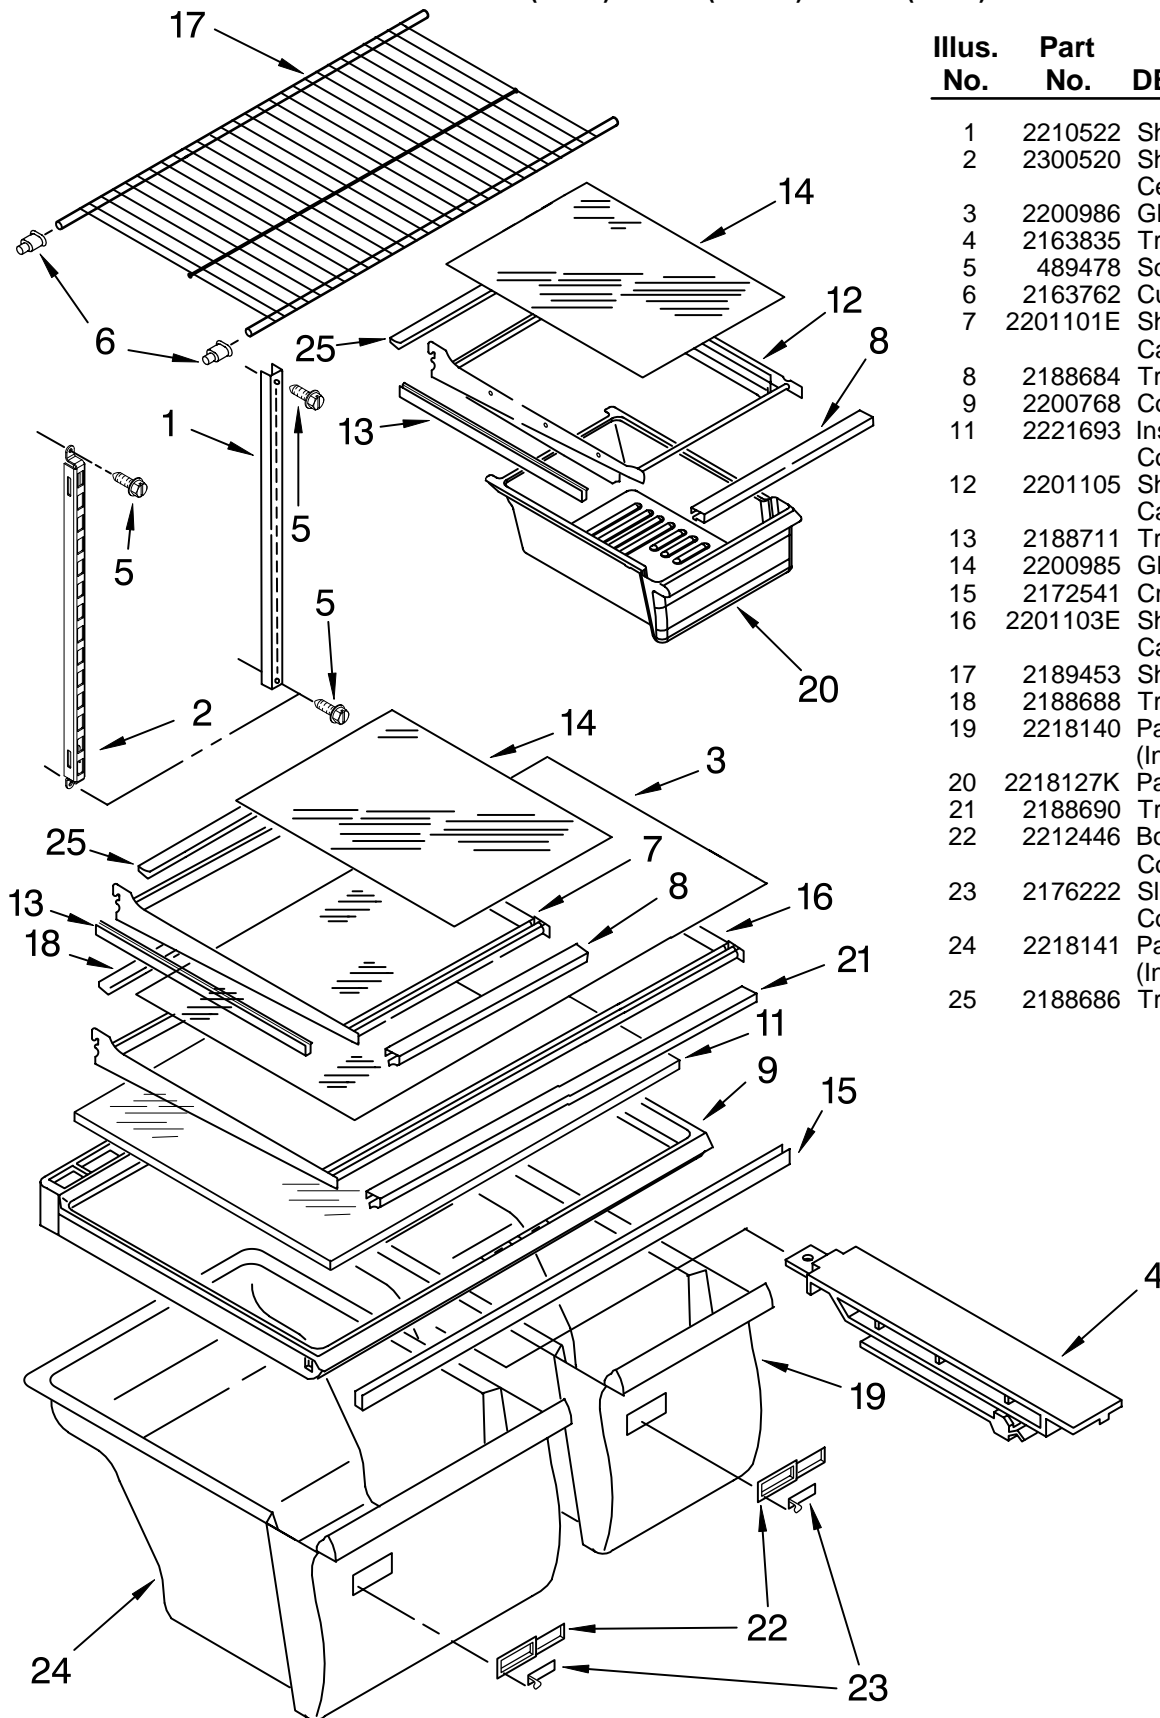

Illus. No.	Part No.	DESCRIPTION
1	2210522	Shelf, Ladder (2)
2	2300520	Shelf, Ladder Center
3	2200986	Glass, Full Shelf
4	2163835	Track, Crisper
5	489478	Screw
6	2163762	Cup, Shelf Mounting
7	2201101E	Shelf, Cantilever
8	2188684	Trim, Shelf
9	2200768	Cover, Crisper
11	2221693	Insert, Crisper Cover
12	2201105	Shelf, Meat Pan Cantilever
13	2188711	Trim Shelf, Side
14	2200985	Glass, Shelf
15	2172541	Crisper Support
16	2201103E	Shelf, Full Cantilever
17	2189453	Shelf, Freezer
18	2188688	Trim, Shelf Rear
19	2218140	Pan, Crisper (Includes 22 & 23)
20	2218127K	Pan, Meat
21	2188690	Trim, Shelf Front
22	2212446	Body, Humidity Control
23	2176222	Slide, Humidity Control
24	2218141	Pan, Crisper (Includes 22 & 23)
25	2188686	Trim, Shelf Rear