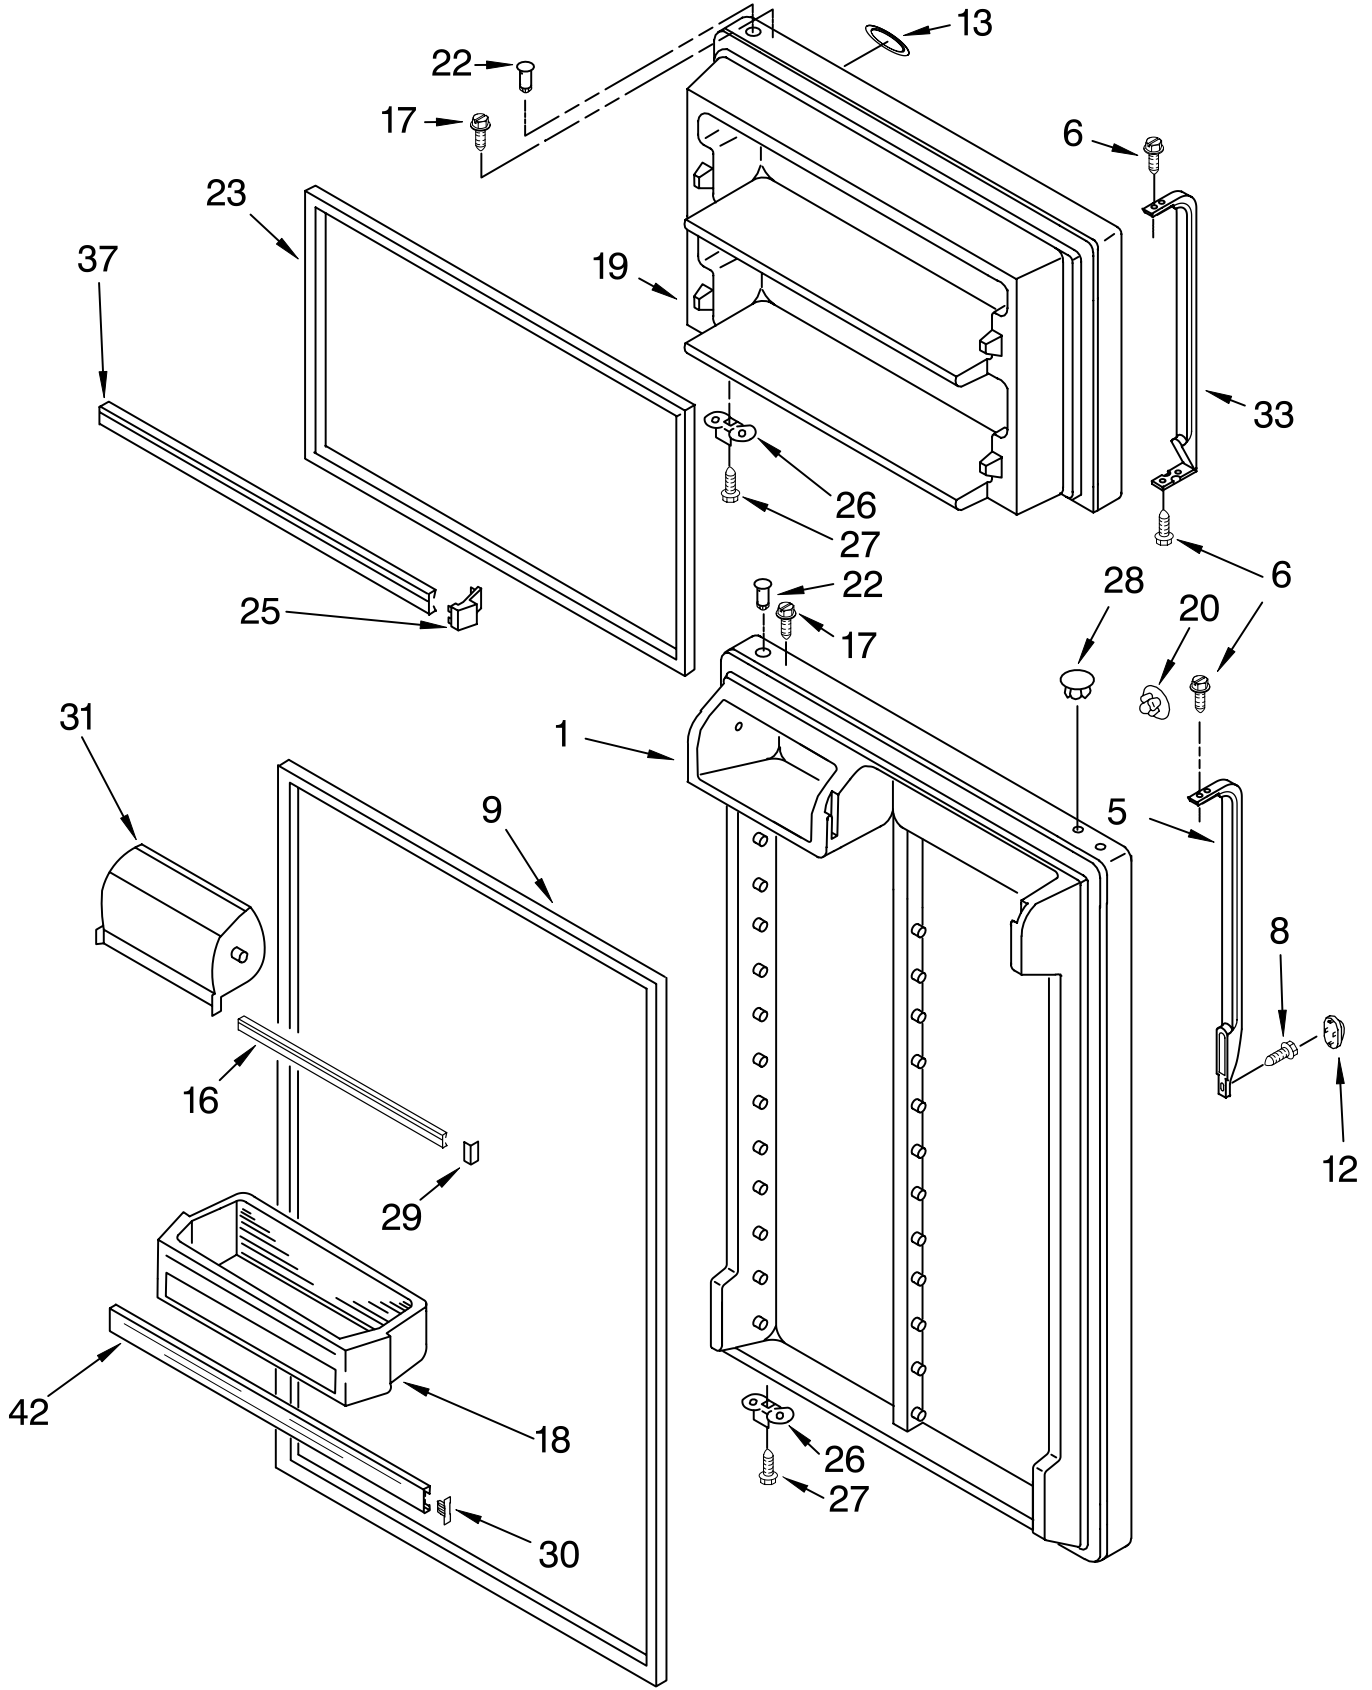

DOOR PARTS

For Models: ET8MHKXM01, ET8MHKXMT01, ET8MHKXMB01
(White) (Biscuit) (Black)

FOR ORDERING INFORMATION REFER TO PARTS PRICE LIST