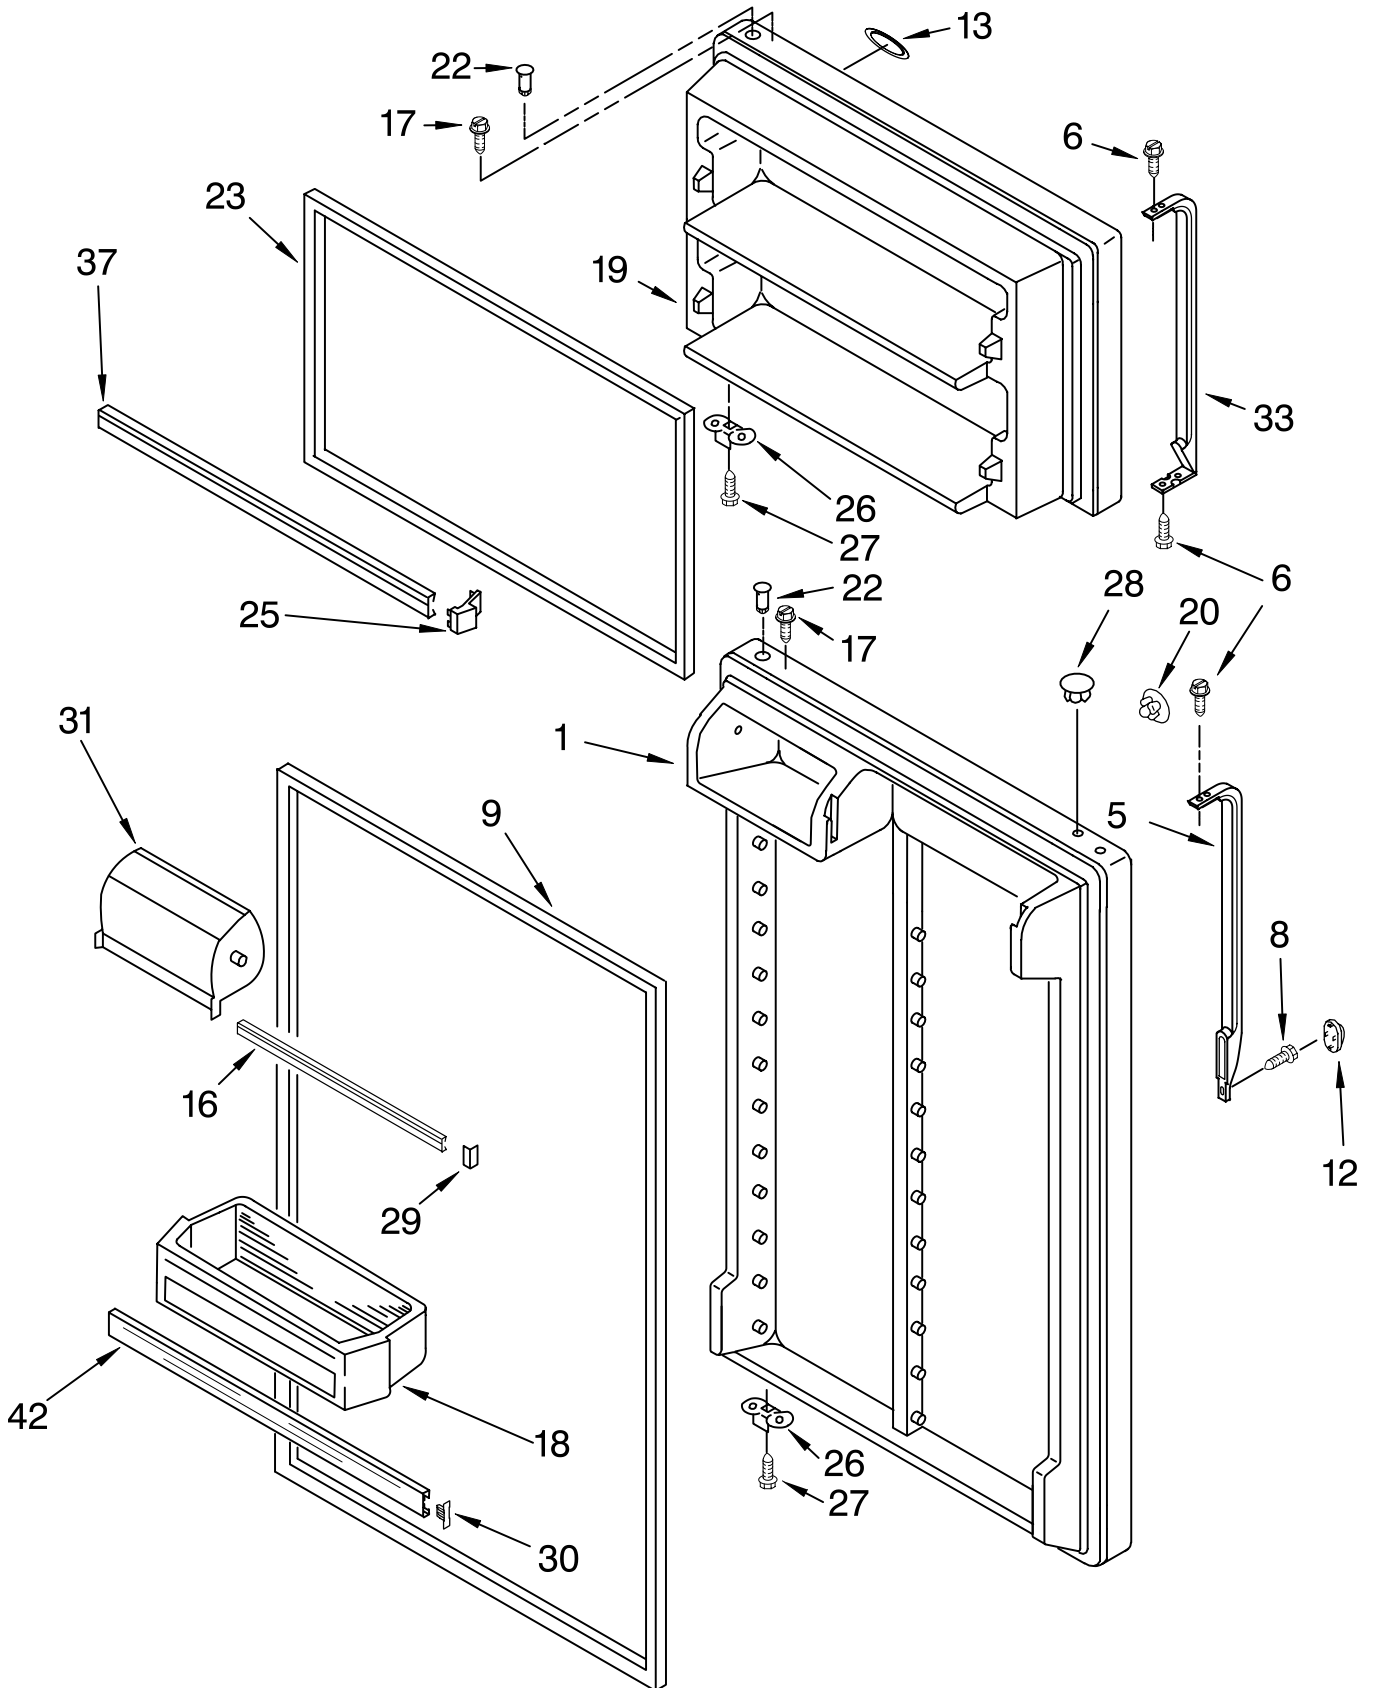

CABINET PARTS

For Models: ET8MHKXM02, ET8MHKXMT02, ET8MHKXMB02

(White)

(Biscuit)

(Black)

Illus. No.	Part No.	DESCRIPTION	Illus. No.	Part No.	DESCRIPTION	Illus. No.	Part No.	DESCRIPTION
1		Literature Parts	12	549193	Clamp, Cord	35		Corner Filler (2)
	2225759	Service & Wiring Sheet	15	489497	Screw		2201014	White
	2302184	Energy Label	16	2183972	Hinge, Center		2200926	Biscuit
	2302037	Use & Care Guide	17	2183854	Shim, Hinge Center		2201017	Black
	2225413	Customer Instructions	18	8281265	Screw	36		Grille
			20	2189194	Hinge Butt		2254386	White
			21	487576	Washer		2254389	Biscuit
			23	2172743	Shim, Bottom Hinge		2254388	Black
			24		Fitting, Water Tube (Not Serviced)	38	489341	Washer
			27		Hole Plug (6)	39	2189356	Clip, Grille Cover, Hinge
				2201012	White	40		2213360 White
				2200924	Biscuit			2213364 Biscuit
				2183998	Black			2213363 Black
			28		Seal, Front (Not Serviced)	41		Rail, Center (Not Serviced)
			30		Seal, Rear (Not Serviced)	42	2254385	Clip, Grille
						44	2221775	Cover, Unit
						45		Cabinet (Not a Serviceable Part)

Following May Be Purchased

DO-IT-YOURSELF REPAIR MANUALS

	677969	Do-It-Yourself Manual, Ref./Fzr.
2	2189410	Hinge (Top)
3	2166108	Roller, Front (2)
5	489385	Clamp, Tube (Water Supply Line)
6	3400504	Screw
7	2179826	Rivet
8	489427	Screw

DOOR PARTS

For Models: ET8MHKXM02, ET8MHKXMT02, ET8MHKXMB02
(White) (Biscuit) (Black)

FOR ORDERING INFORMATION REFER TO PARTS PRICE LIST