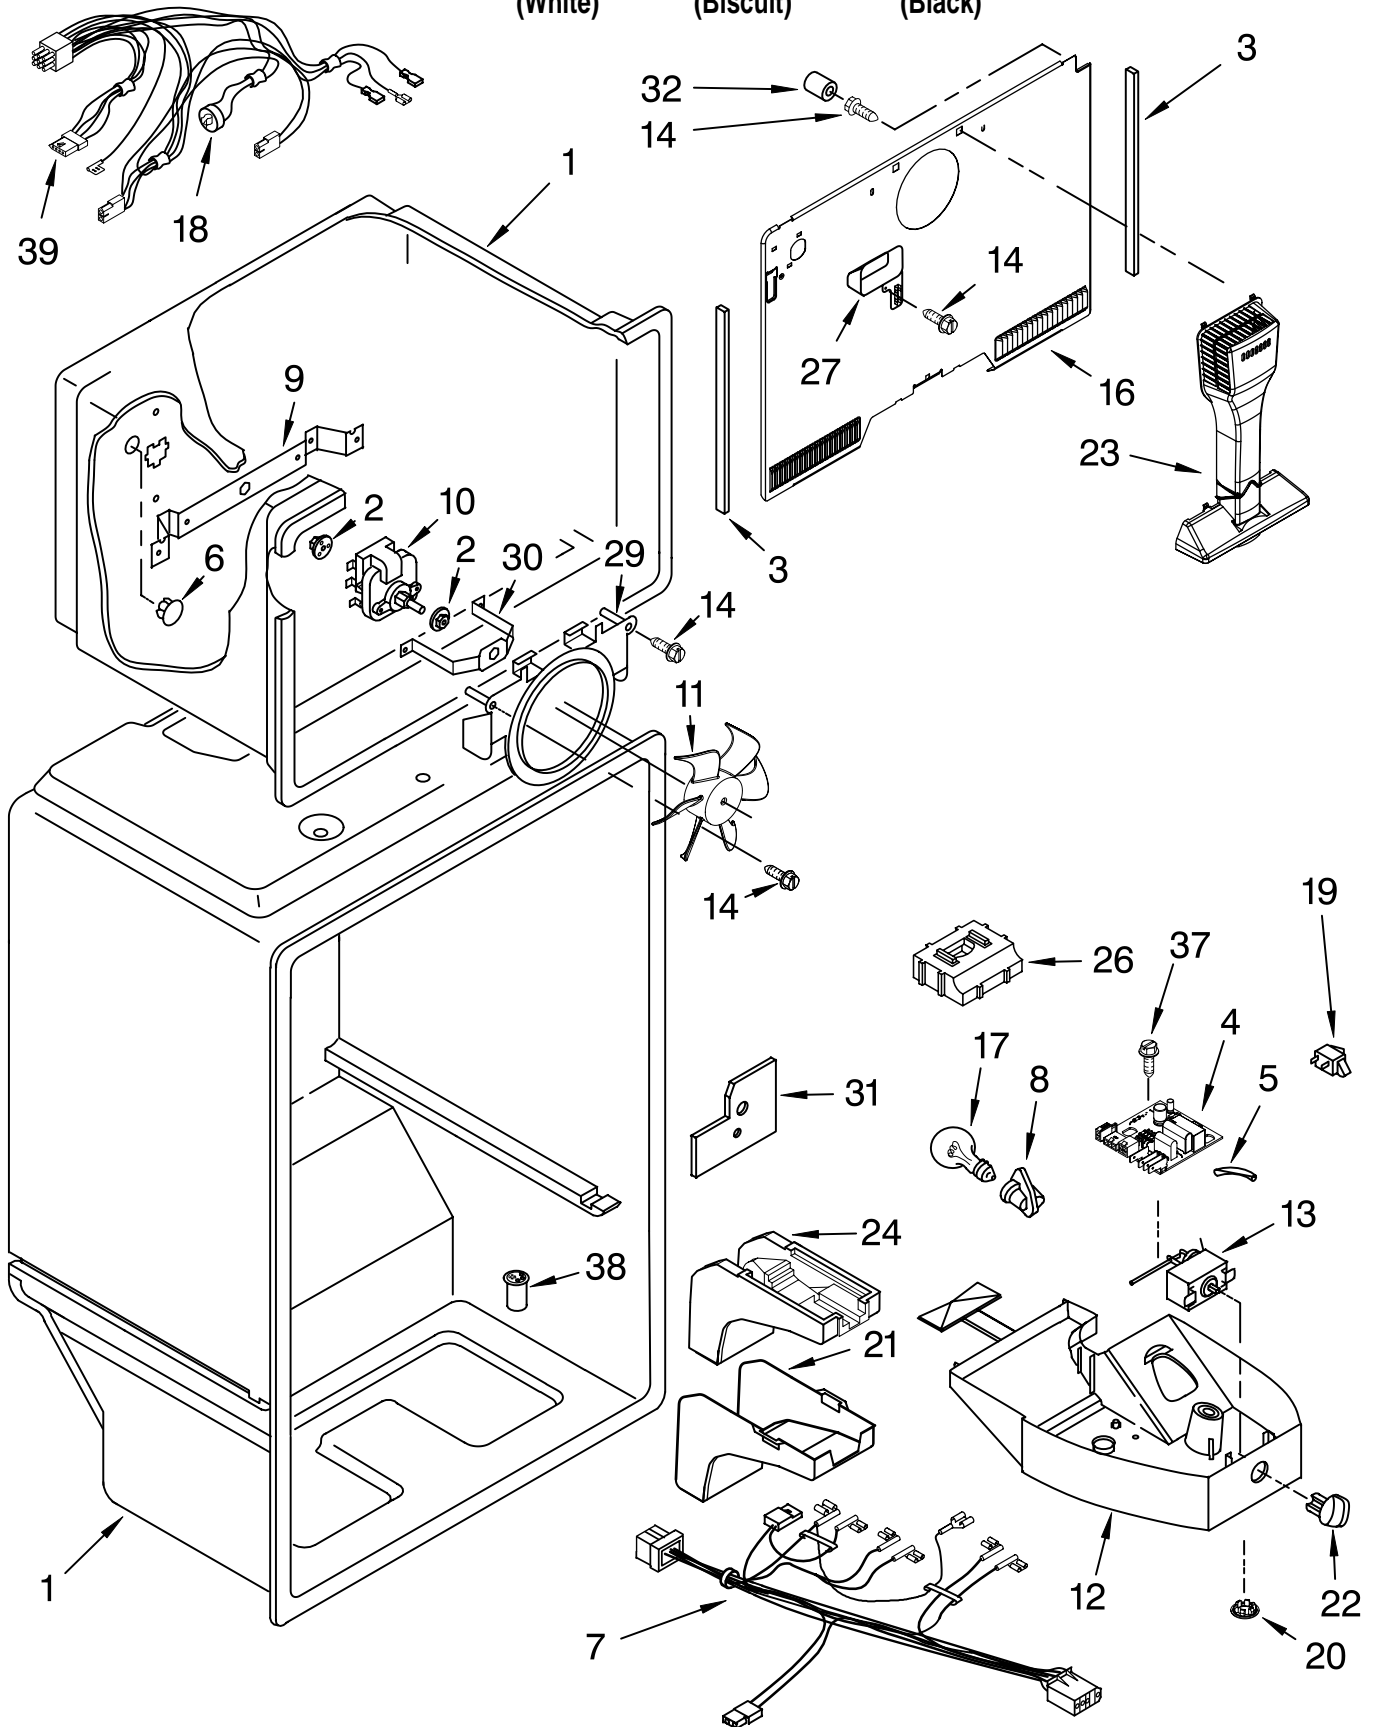

LINER PARTS

For Models: ET8MHKXM02, ET8MHKXMT02, ET8MHKXMB02
(White) (Biscuit) (Black)

FOR ORDERING INFORMATION REFER TO PARTS PRICE LIST

LINER PARTS

For Models: ET8MHKXM02, ET8MHKXMT02, ET8MHKXMB02
(White) (Biscuit) (Black)

Illus. No.	Part No.	DESCRIPTION
1		Liner (Not A Serviceable Part)
2	2197380	Grommet (2)
3	2254359	Gasket, Evaporator Cover (2)
4	2303826	Control, Adaptive Defrost
5	2204640	Thermostat Tube, Barrier
6	941839	Hole Plug
7	2187884	Wire Assy. Control Box
8	2162085	Socket, Light
9	2214976	Bracket Evap. Fan, Rear
10	2214986	Fan Motor
11	2163777	Fan Blade
12	2218380	Control Box
13	2225460	Thermostat Assy. (Includes Item 5)
14	489478	Screw
16	2254261	Cover, Evaporator
17	2160708	Light Bulb
18	2221677	Defrost, BI-Metal
19	1118894	Rocker Arm Switch
20	940014	Hole Plug, Control Box
21	2176281	Cover, Air Diffuser
22	2202885	Knob, Thermostat
23	2254354	Air Tower
24	2189452	Air Diffuser, Bottom
26	2179877	Air Diffuser, Top
27	2205003	Cover, Hole
29	2218696	Bracket, Fan Motor
30	2214979	Bracket Evap. Fan, Front
31	2204639	Shield, Heat
32	487996	Cap
37	8534009	Screw
38	2210509	Release Valve
39	2187686	Wire Assembly, F.C. (Includes Item 18)