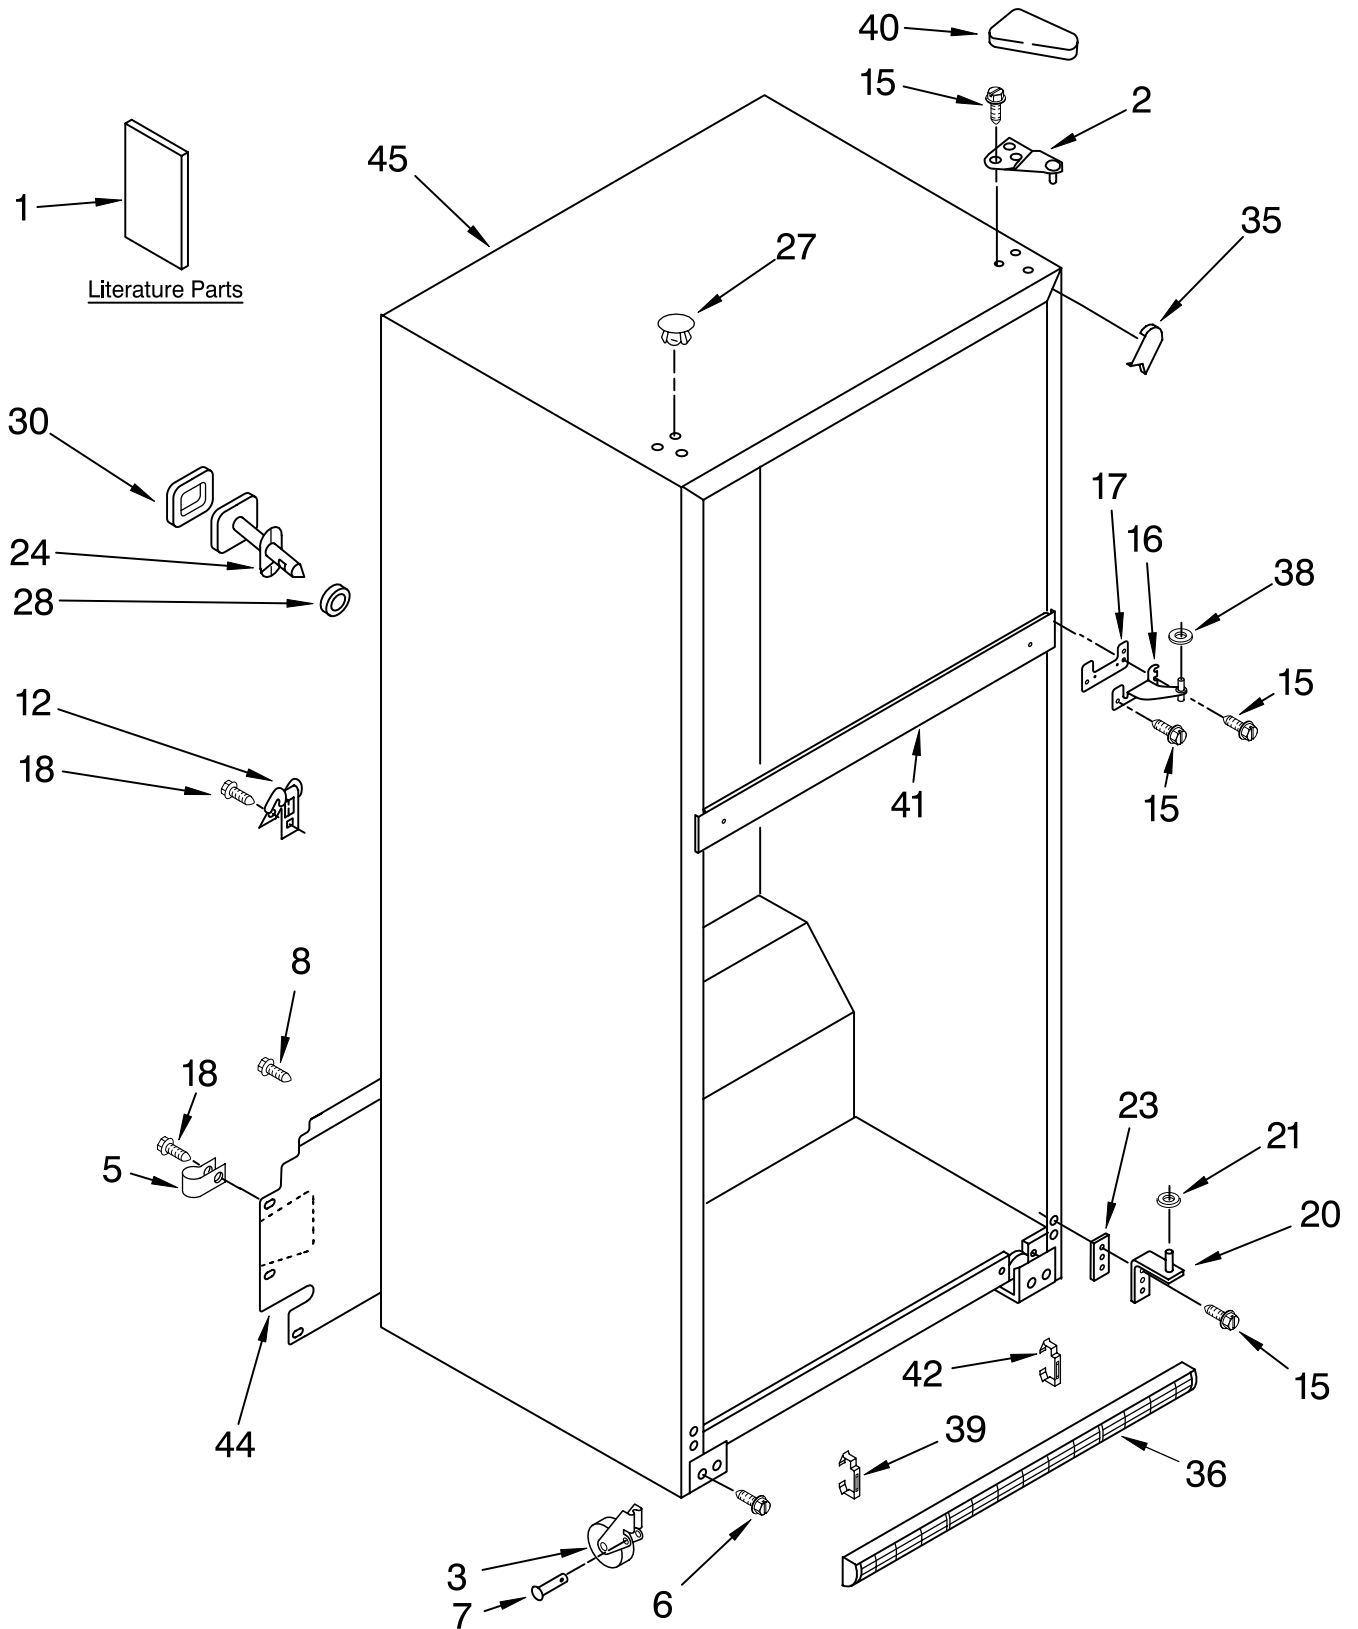

CABINET PARTS

REFRIGERATOR

For Models: ET8MHKXM02, ET8MHKXMT02, ET8MHKXMB02
(White) (Biscuit) (Black)

FOR ORDERING INFORMATION REFER TO PARTS PRICE LIST

CABINET PARTS

For Models: ET8MHKXM02, ET8MHKXMT02, ET8MHKXMB02

(White)

(Biscuit)

(Black)

Illus. No.	Part No.	DESCRIPTION	Illus. No.	Part No.	DESCRIPTION	Illus. No.	Part No.	DESCRIPTION
1		Literature Parts	12	549193	Clamp, Cord	35		Corner Filler (2)
	2225759	Service & Wiring Sheet	15	489497	Screw		2201014	White
	2302184	Energy Label	16	2183972	Hinge, Center		2200926	Biscuit
	2302037	Use & Care Guide	17	2183854	Shim, Hinge Center		2201017	Black
	2225413	Customer Instructions	18	8281265	Screw	36		Grille
			20	2189194	Hinge Butt		2254386	White
			21	487576	Washer		2254389	Biscuit
			23	2172743	Shim, Bottom Hinge		2254388	Black
			24		Fitting, Water Tube (Not Serviced)	38	489341	Washer
			27		Hole Plug (6)	39	2189356	Clip, Grille Cover, Hinge
				2201012	White	40		2213360 White
				2200924	Biscuit			2213364 Biscuit
				2183998	Black			2213363 Black
			28		Seal, Front (Not Serviced)	41		Rail, Center (Not Serviced)
			30		Seal, Rear (Not Serviced)	42	2254385	Clip, Grille
						44	2221775	Cover, Unit
						45		Cabinet (Not a Serviceable Part)