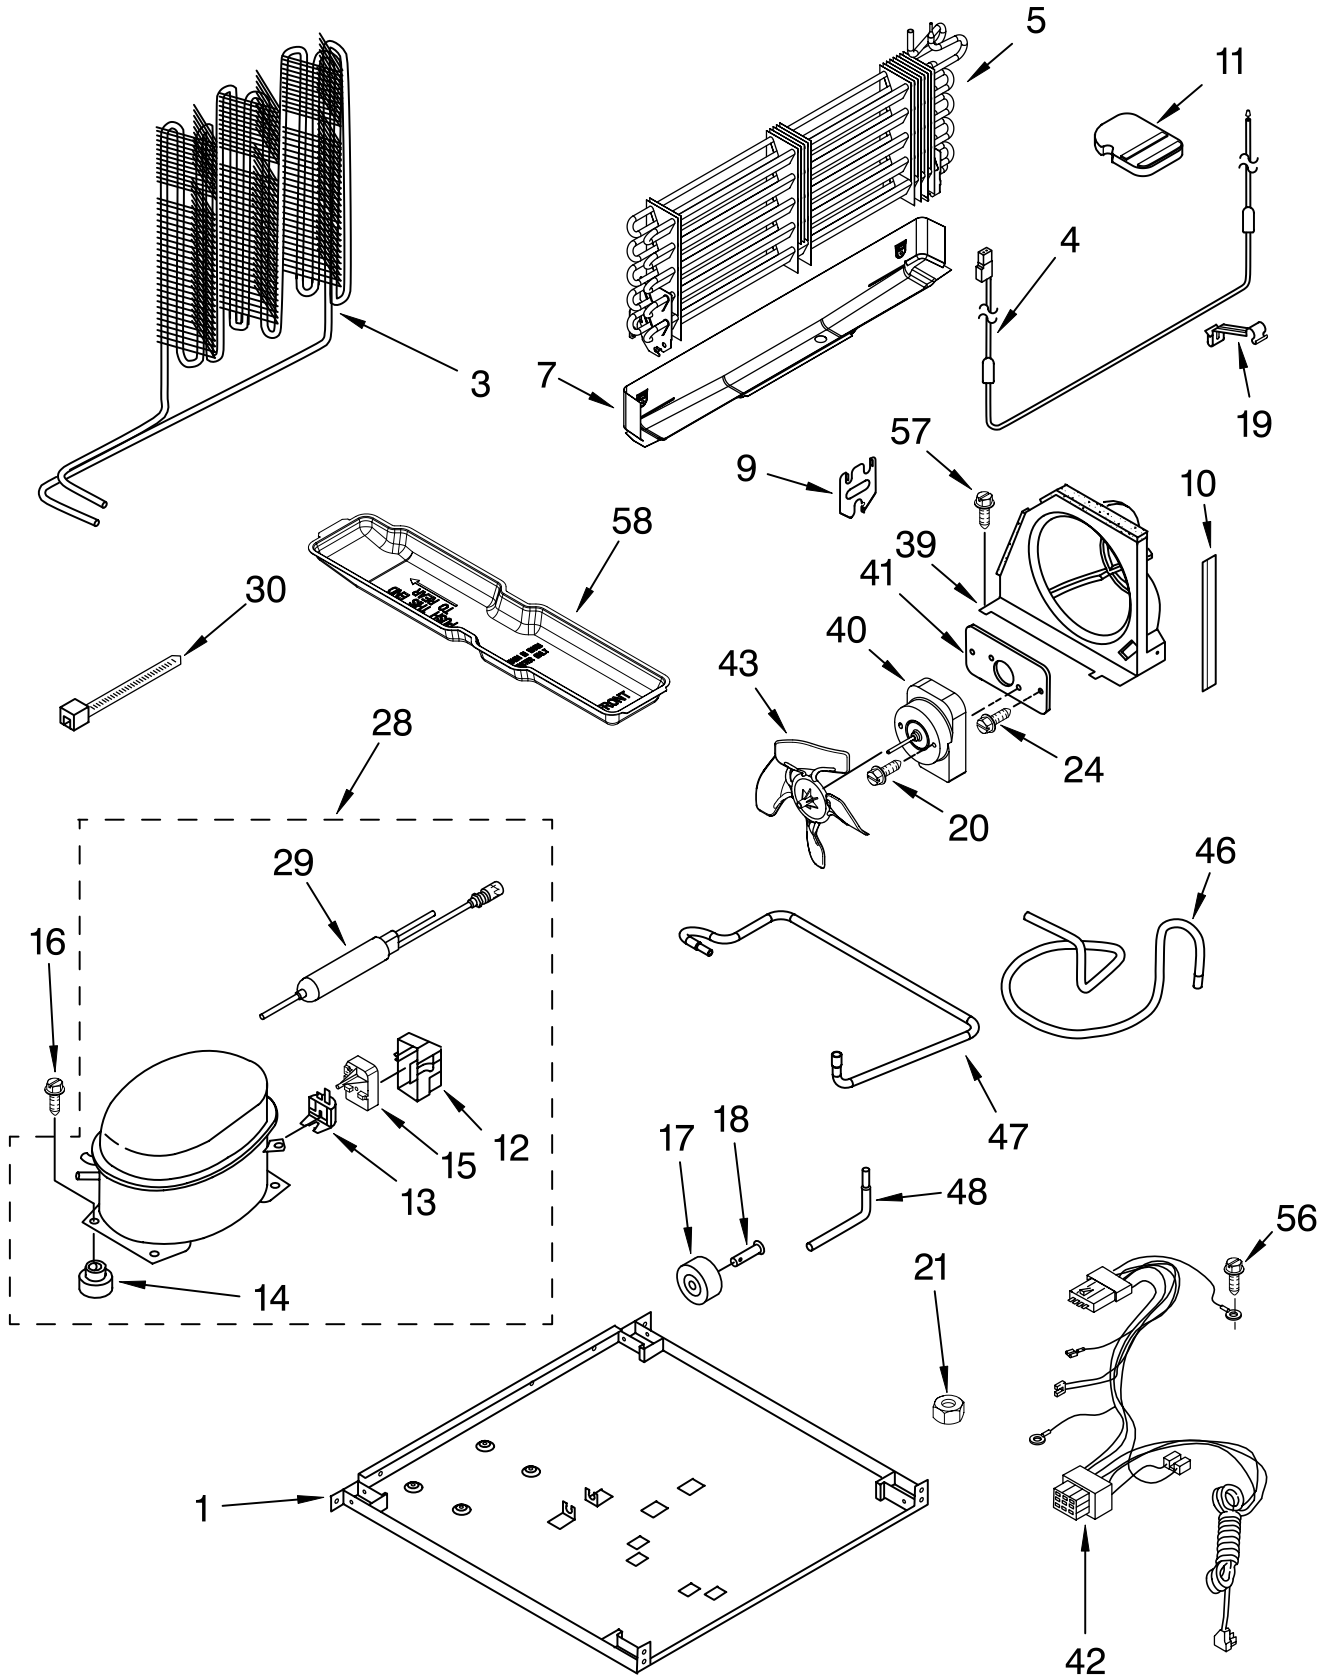

UNIT PARTS

For Models: ET8MHKXM02, ET8MHKXMT02, ET8MHKXMB02
(White) (Biscuit) (Black)

FOR ORDERING INFORMATION REFER TO PARTS PRICE LIST

UNIT PARTS

For Models: ET8MHKXM02, ET8MHKXMT02, ET8MHKXMB02

Illus. No.	Part No.	DESCRIPTION	(White)	(Biscuit)	(Black)	Illus. No.	Part No.	DESCRIPTION	Illus. No.
1	2225597	Plate, Unit Mounting	17	2150304	Roller (2)				
3	2214960	Condenser	18	2221797	Rivet				
4	2176300	Heater, Defrost	19	2182338	Clip, Heater				
5	2254250	Evaporator Assy.	20	8281197	Screw				
7	2254294	Drain Pan	21		Nut (Not Serviced)				
9	2176301	Bracket, Heater	24	489494	Screw				
10	2300638	Extension, Air Baffle	28	2225647	Compressor (Includes Items 12, 13, 14 & 29)				
11	2201184	Support Block							
12		Cover	29		Drier				
	2162358	Production		2199167	Production				
	4387731	Service		4387019	Service				
13		Overload	30	2155774	Clamp				
	2302290	Production	39	2302249	Air Baffle				
	4387938	Service (Includes Relay)	40	2188729	Motor, Condenser				
14		Grommet (4)	41	2301979	Plate				
	1100826	Production	42	2187764	Wire Assy. Unit				
	4387558	Service	43	2225834	Fan Blade				
15	2258450	Start-Device Combination (Start Relay and Overload for Production Compressor Only)	46	2205294	Tube, Discharge				
			47	2205293	Tube, Suction				
			48	2212848	Tube, Process				
			56	488500	Screw				
			57	3400518	Screw				
16	489373	Screw	58	2300635	Evaporator Tray				

Following Parts Not Illustrated
and Optional Parts Not Included

- 978025 Valve, Access (1/4")
- 978026 Valve, Access (5/16")
- 978027 Valve, Access (3/8")
- 978028 Valve, Access (1/2")
- 978029 Valve, Access (5/8")
- 978030 Valve, Access (3/4")
- 876764 Valve, Access (3/16")

REFRIGERANT CHARGE

4.00 Ozs.
(R134A)

FOR ORDERING INFORMATION REFER TO PARTS PRICE LIST