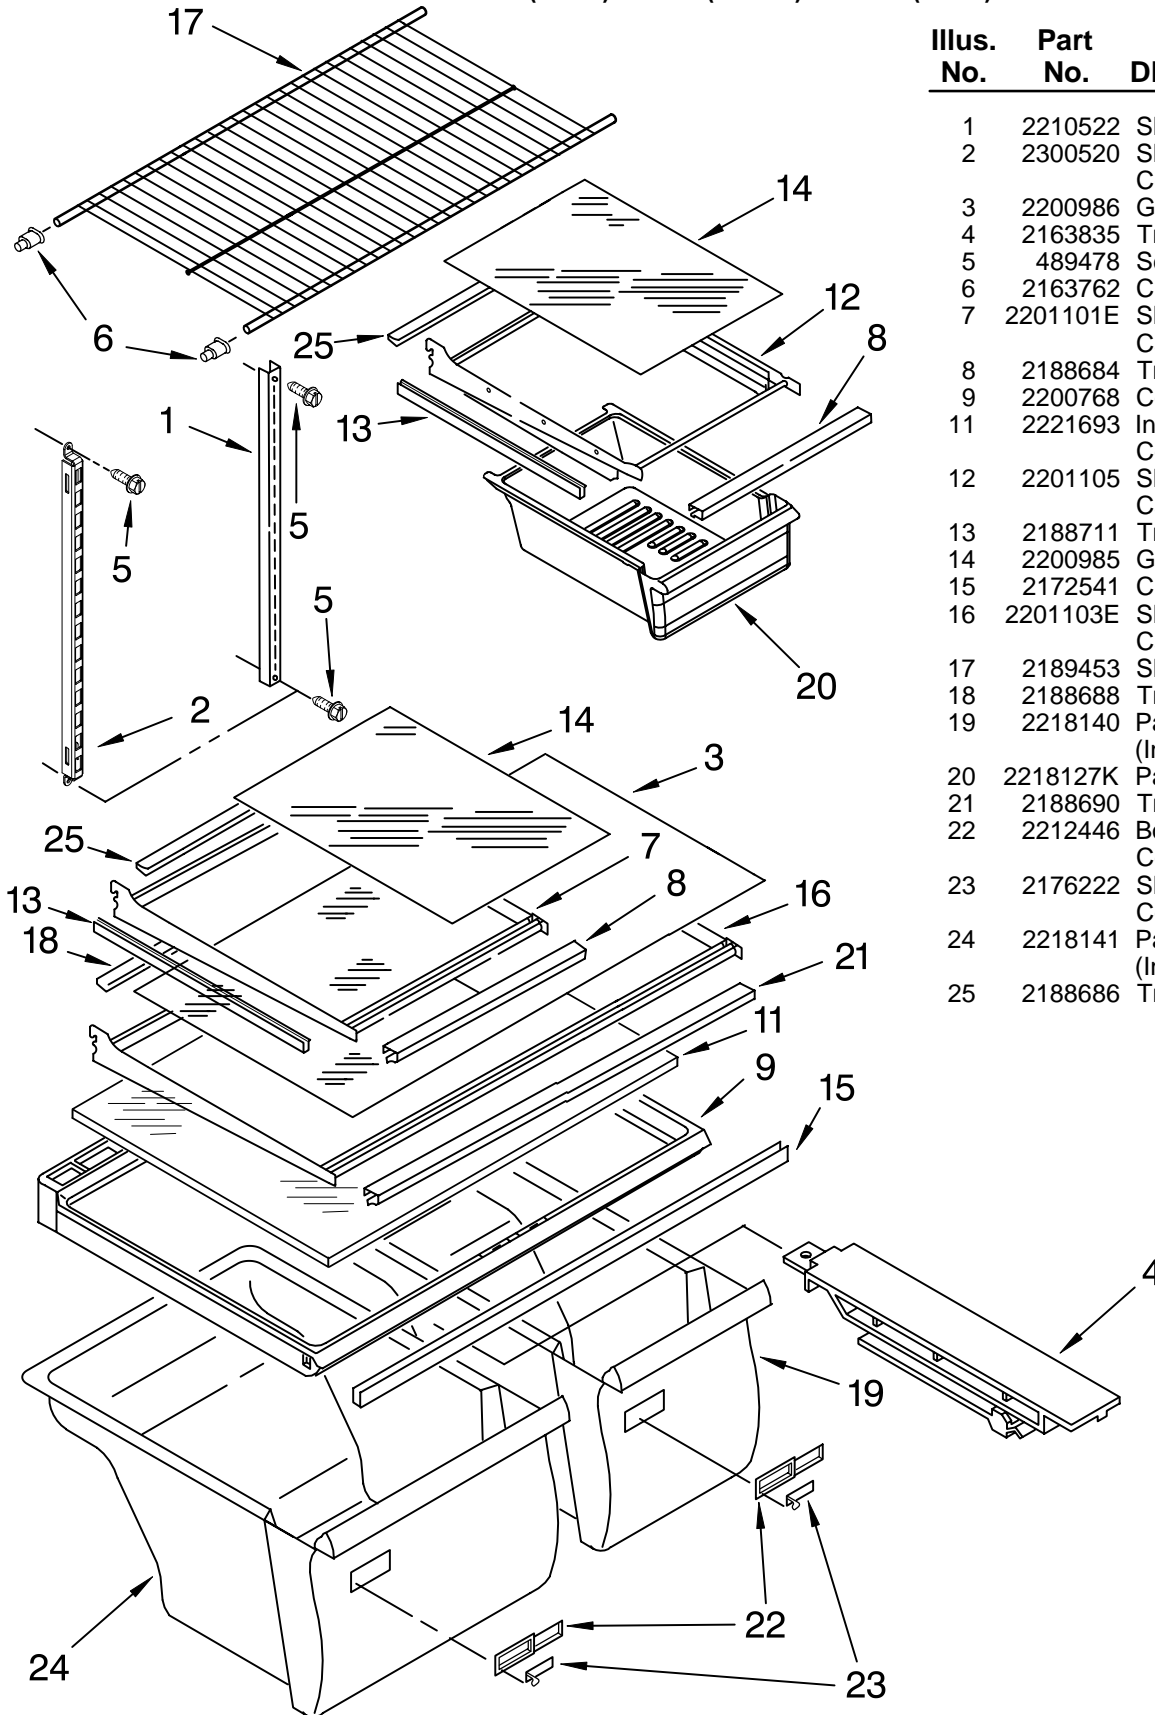

(White)

(Biscuit)

(Black)

Illus. No.	Part No.	DESCRIPTION	Illus. No.	Part No.	DESCRIPTION	Illus. No.	Part No.	DESCRIPTION
1		Literature Parts	12	549193	Clamp, Cord	35		Corner Filler (2)
	2225759	Service & Wiring Sheet	15	489497	Screw		2201014	White
	2302184	Energy Label	16	2183972	Hinge, Center		2200926	Biscuit
	2302037	Use & Care Guide	17	2183854	Shim, Hinge Center		2201017	Black
	2225413	Customer Instructions	18	8281265	Screw	36		Grille
			20	2189194	Hinge Butt		2254386	White
			21	487576	Washer		2254389	Biscuit
			23	2172743	Shim, Bottom Hinge		2254388	Black
			24		Fitting, Water Tube (Not Serviced)	38	489341	Washer
			27		Hole Plug (6)	39	2189356	Clip, Grille Cover, Hinge
				2201012	White	40		2213360 White
				2200924	Biscuit			2213364 Biscuit
				2183998	Black			2213363 Black
			28		Seal, Front (Not Serviced)	41		Rail, Center (Not Serviced)
			30		Seal, Rear (Not Serviced)	42	2254385	Clip, Grille
						44	2221775	Cover, Unit
						45		Cabinet (Not a Serviceable Part)

Illus. No.	Part No.	DESCRIPTION
1	2210522	Shelf, Ladder (2)
2	2300520	Shelf, Ladder Center
3	2200986	Glass, Full Shelf
4	2163835	Track, Crisper
5	489478	Screw
6	2163762	Cup, Shelf Mounting
7	2201101E	Shelf, Cantilever
8	2188684	Trim, Shelf
9	2200768	Cover, Crisper
11	2221693	Insert, Crisper Cover
12	2201105	Shelf, Meat Pan Cantilever
13	2188711	Trim Shelf, Side
14	2200985	Glass, Shelf
15	2172541	Crisper Support
16	2201103E	Shelf, Full Cantilever
17	2189453	Shelf, Freezer
18	2188688	Trim, Shelf Rear
19	2218140	Pan, Crisper (Includes 22 & 23)
20	2218127K	Pan, Meat
21	2188690	Trim, Shelf Front
22	2212446	Body, Humidity Control
23	2176222	Slide, Humidity Control
24	2218141	Pan, Crisper (Includes 22 & 23)
25	2188686	Trim, Shelf Rear