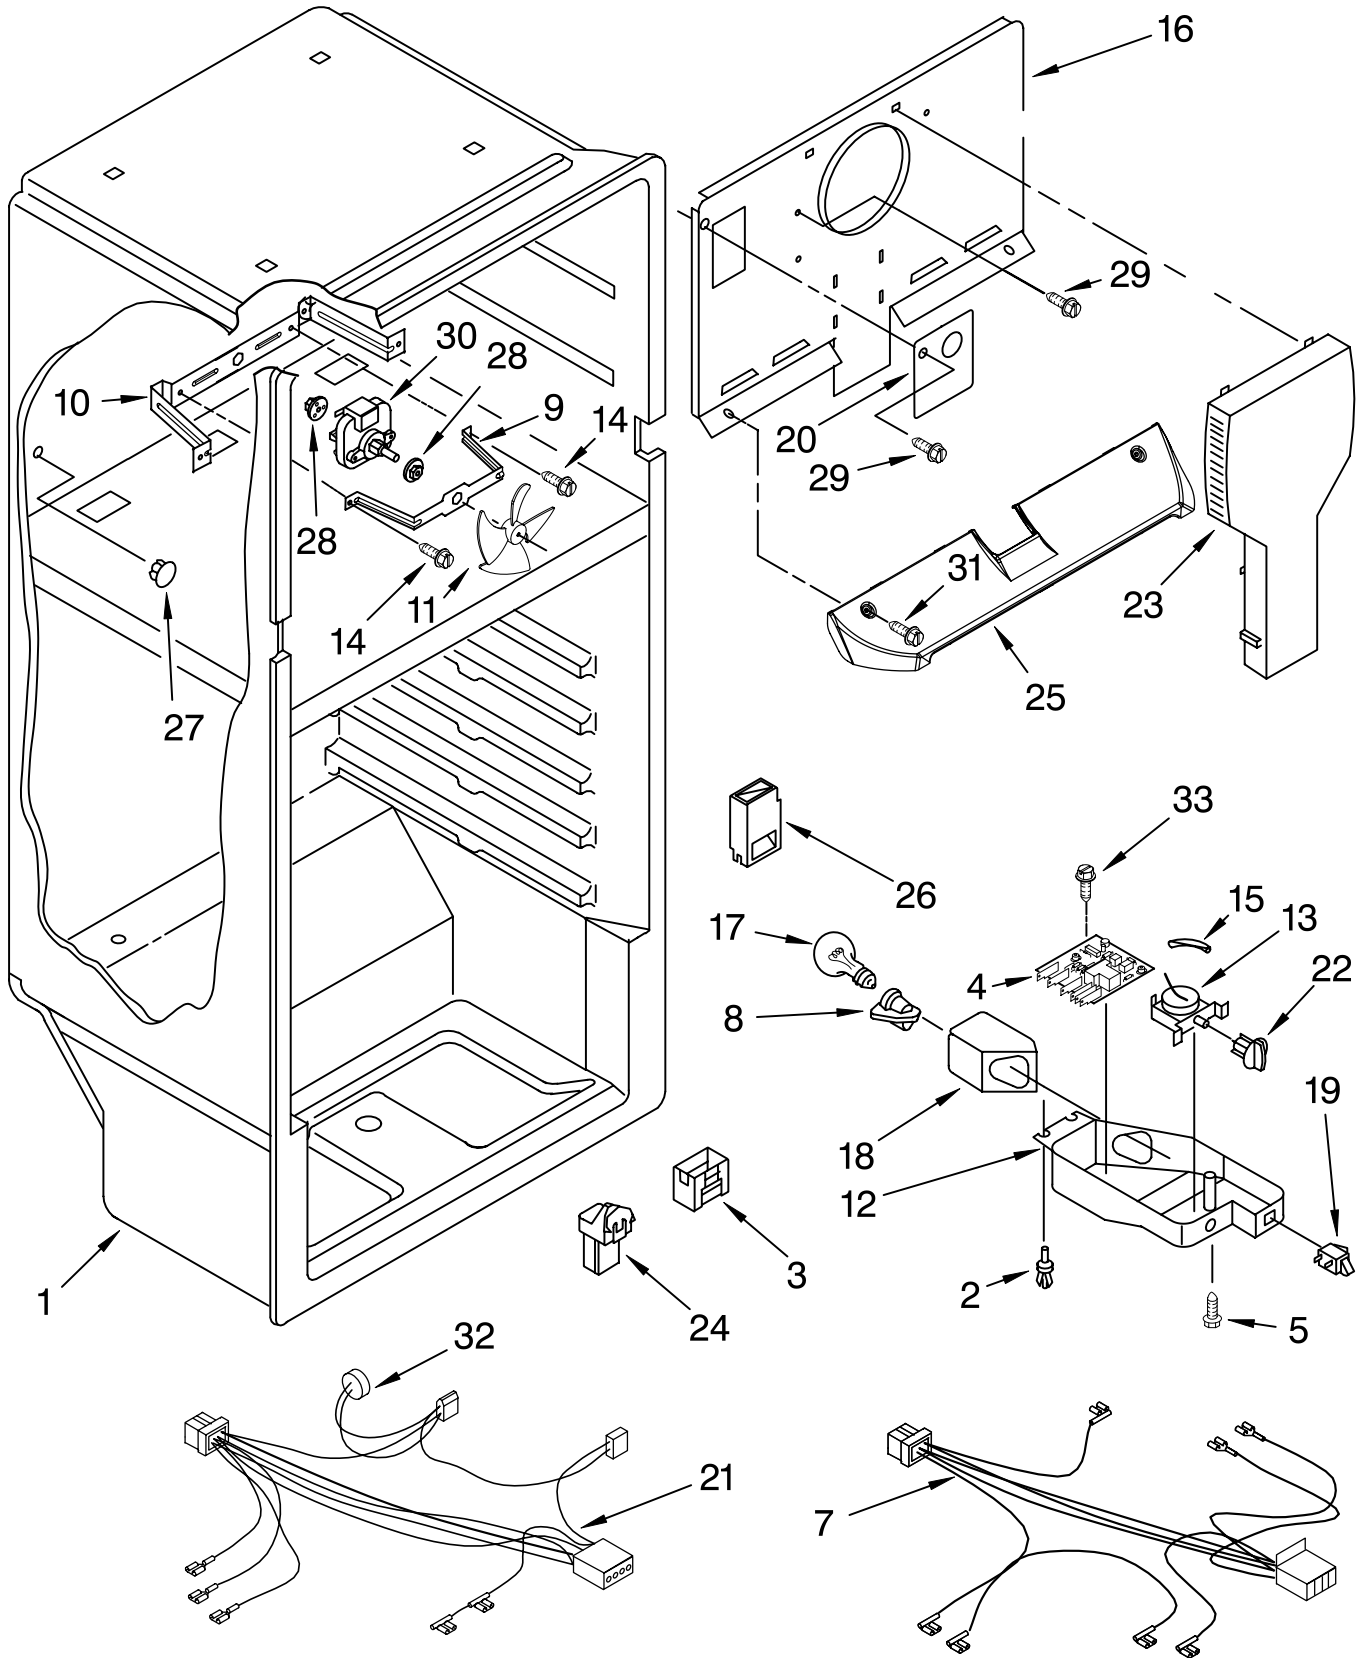

DOOR PARTS

For Models: ET8AHKXRQ00
(White)

Illus. No.	Part No.	DESCRIPTION
1	2266588W	Refrigerator Door (Includes Illus. 9,12, 14 & 24)
2	2207942	Door Compartment
3	8281206	Screw
4	2156003	Trim, Endcap
5	2221946W	Handle, Refrigerator
6	489357	Screw
8	8281146	Screw
9	2263258	Door Gasket, Magnetic
10	2202819W	Screw Cover
11	2262218	Nameplate
12	939101	Screw Anchor
13	2264785	Trim, Door Shelf
14	2262054	Thimble
15	2263259	Trim, Door
16	2265990W	Freezer Door (Includes Illus. 14,18 & 24)
17	2189000	Hole Plug, Handle
18	2263257	Door Gasket, Magnetic
19	2189202	Bracket, Door Stop
20	488921	Screw
21	2212648	Hole Plug
22	2156007	Plug, Trim
23	2195916	Trim, Endcap
24	2183000	Tap Plate
25	2202098	Handle, Freezer
26	2263260	Trim, Endcap

FOR ORDERING INFORMATION REFER TO PARTS PRICE LIST

LINER PARTS

For Models: ET8AHKXRQ00
(White)

FOR ORDERING INFORMATION REFER TO PARTS PRICE LIST

LINER PARTS

For Models: ET8AHKXRQ00
(White)

Illus. No.	Part No.	DESCRIPTION	Illus. No.	Part No.	DESCRIPTION	Illus. No.	Part No.	DESCRIPTION
1		Liner (Not A Serviceable Part)	12	2215210	Control Box	22	2202885	Control Knob
2	939962	Rivet	13	2201754	Thermostat	23	9790408	Air Tower
3	2183061	Cover, Air Diffuser	14	489399	Screw	24	2197052	Hood And Foil Assembly
4	2303825	Adaptive Defrost Control	15	1118680	Thermostat Tube Barrier	25	2261978	Cover, Air Return
5	489174	Screw	16	2264669	Cover, Evaporator	26	2221992	Air Diffuser Assembly
7	2215115	Wire Assembly Control Box	17	2252970	Light Bulb	27	941839	Hole Plug
8	2162085	Socket, Light	18	9791702	Light Shield	28	2264462	Grommet, Motor
9	2197404	Fan Support Bracket	19	1118894	Rocker Arm Switch	29	489478	Screw
10	2197405	Fan Mounting Bracket	20	2217784	Cover, Hole	30	2201212	Evaporator Fan Motor
11	2169142	Fan Blade	21	2215114	Wiring, Freezer (Includes Item 32)	31	2262178	Screw
						32	2183073	Defrost, BI-Metal
						33	488693	Screw