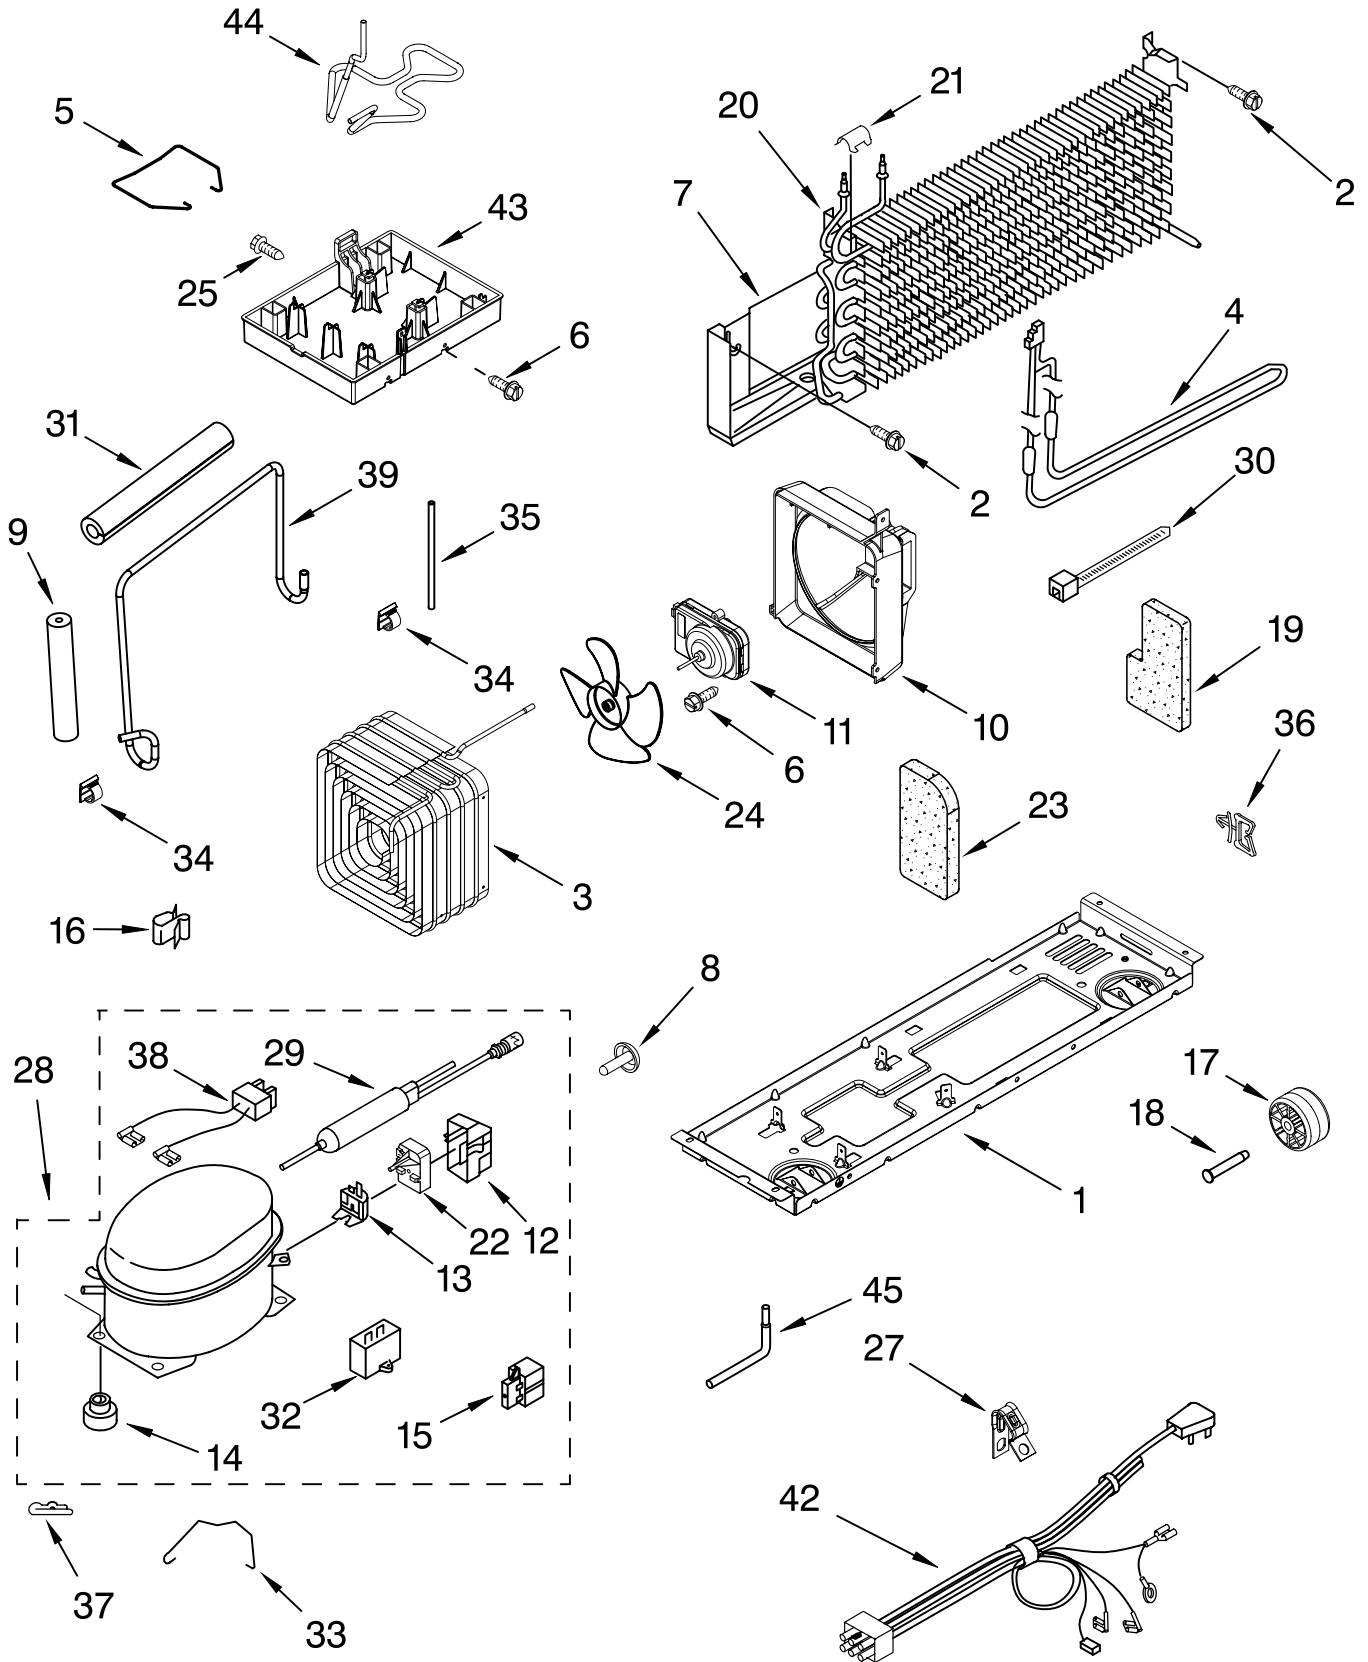

UNIT PARTS

For Models: ET8AHKXRQ00
(White)

FOR ORDERING INFORMATION REFER TO PARTS PRICE LIST

UNIT PARTS

For Models: ET8AHKXRQ00
(White)

Illus. No.	Part No.	DESCRIPTION
1	2262904	Support Plate, Compressor
2	489442	Screw
3	2264004	Condenser
4	2176942	Heater, Defrost
5	2264835	Clip, Condensor
6	8533859	Screw
7	2264762	Heat Shield
8	2264516	Snap Rivet
9	2161302	Sleeve
10	2263929	Air Baffle
11	2188875	Motor, Condensor
12	4387731	Cover (Service Only)
13	4390624	Overload (Service Only)
14		Grommet
	2264447	Production
	4387558	Service
15	2183454	Start Relay (Service Only)
16	939054	Clip, Wire
17	2150304	Roller
18	2264756	Axle, Rivet
19	2262191	Wedge, Evaporator
20	2263920	Evaporator Assy.
21	9791833	Clip, Evaporator Tube
22	2225929	Start- Device Combination (Start Relay and Overload for Production Compressor Only)

Illus. No.	Part No.	DESCRIPTION
23	2262192	Wedge, Evaporator
24	2264129	Fan Blade
25	2264841	Screw
27	549193	Clamp, Cord
28	2217634	Compressor (Includes Items 12,13,14,15,29 32 & 38)
29		Drier
	2201796	Production
	4387019	Service
30	2263990	Strap
31	2264838	Sleeve
32		Capacitor
	2264017	Production
	1118576	Service
33	2212996	Bale Strap
34	1114718	Clip, Wiring
35	2264278	Tube, Drain
36	2266467	Clip, Harness
37	24364001	Clip, Compressor
38	4387765	Wire Assembly (Service Only)
39	2264131	Extension, Tube-Heat
42	2263753	Wire Assy. Unit
43	2263928	Evaporator Tray
44	2316181	Tube, Discharge
45	VS20001	Tube, Process

Illus. No.	Part No.	DESCRIPTION
Following Parts Not Illustrated and Optional Parts Not Included		
	978025	Valve, Access (1/4")
	978026	Valve, Access (5/16")
	978027	Valve, Access (3/8")
	978028	Valve, Access (1/2")
	978029	Valve, Access (5/8")
	978030	Valve, Access (3/4")
	876764	Valve, Access (3/16")

REFRIGERANT CHARGE

3.75 Ozs.
(R134A)