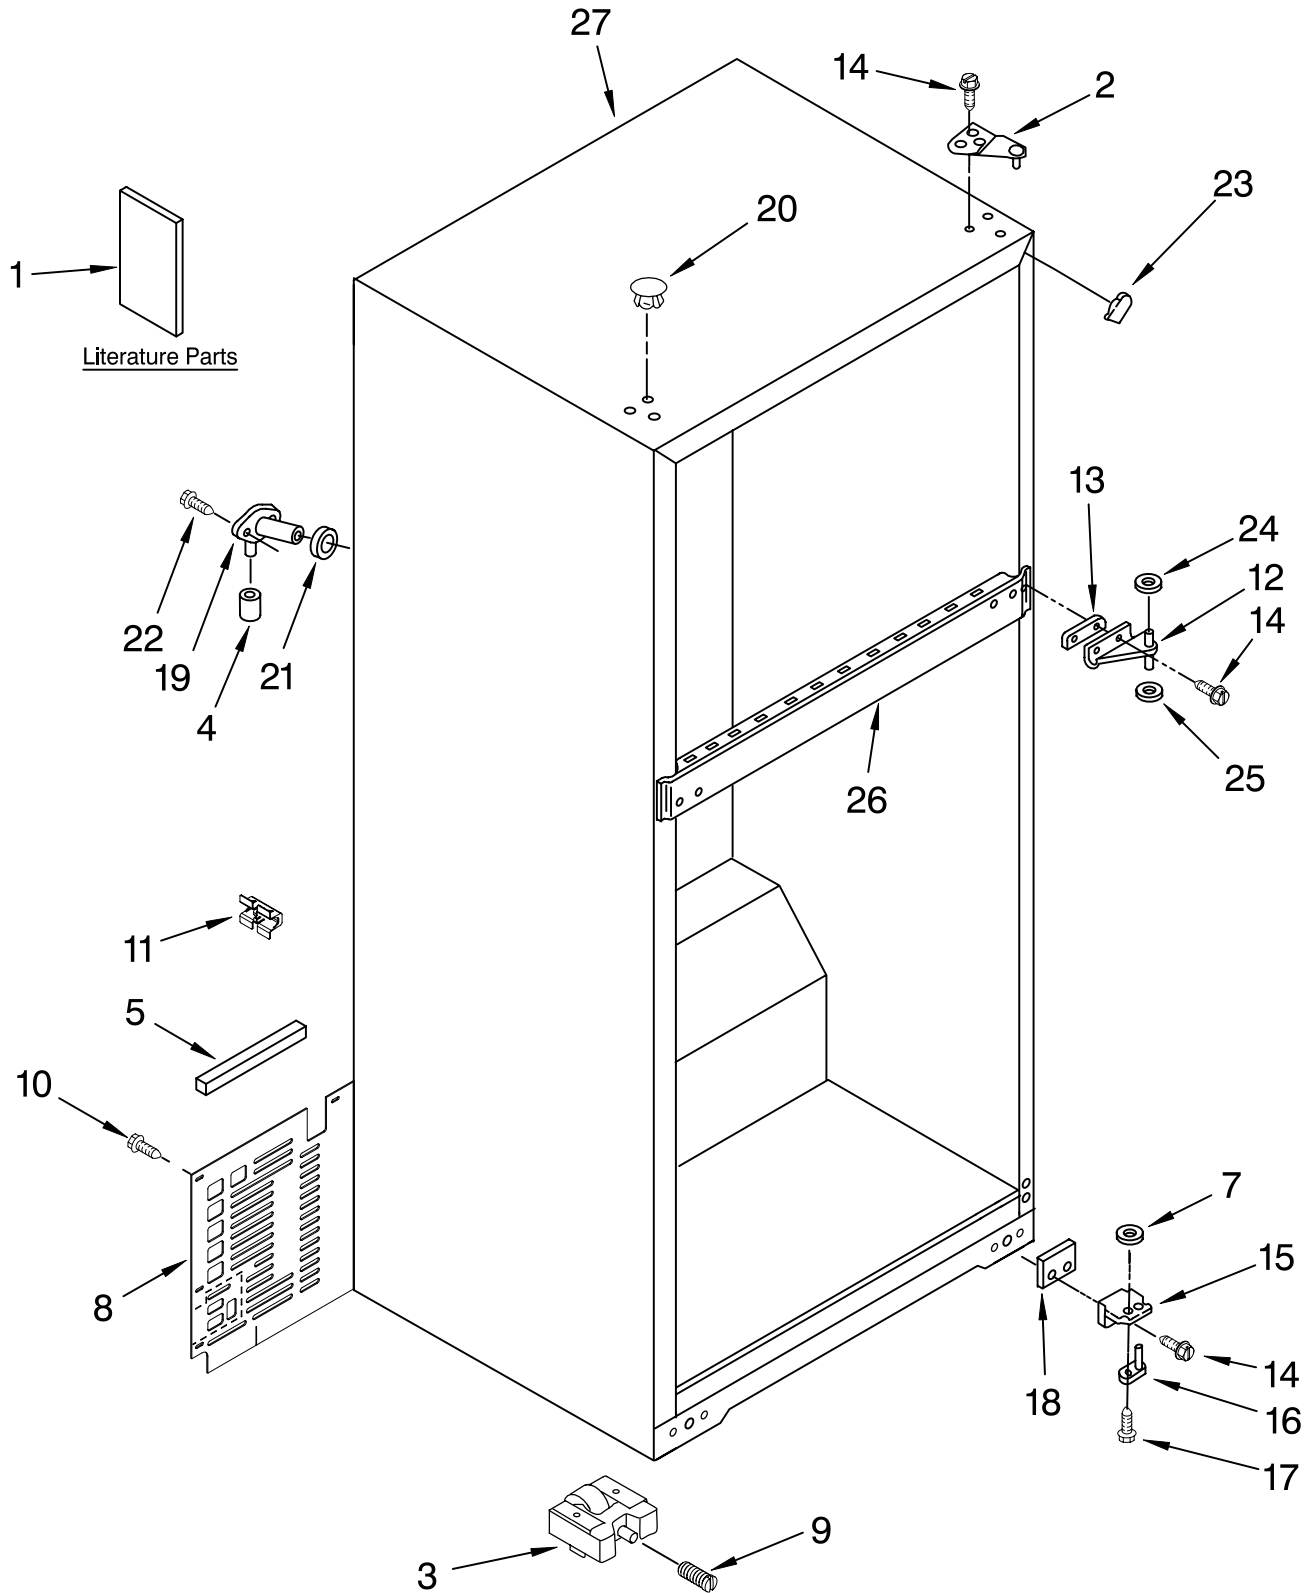

CABINET PARTS

For Models: ET8AHKXRQ00
(White)

REFRIGERATOR

FOR ORDERING INFORMATION REFER TO PARTS PRICE LIST

CABINET PARTS

For Models: ET8AHKXRQ00
(White)

Illus. No.	Part No.	DESCRIPTION
1		Literature Parts
	2265591	Service & Wiring Sheet
	2316016	Use & Care Guide
	2266599	Energy Guide

Following May Be Purchased

DO-IT-YOURSELF REPAIR MANUALS

	677969	Do-It-Yourself Manual, Ref./ Fzr.
2	2261963	Hinge Butt, Top
3	2217757	Roller, Front
4	487996	Cap, Bushing
5	2264535	Foam Block
7	488296	Washer
8	2264132	Cover, Unit
9	2222100	Screw
10	489442	Screw
11	2266506	Spacer, Back
12	2166086	Hinge, Center
13	2166043	Shim, Hinge Center
14	489497	Screw
15	2221926	Hinge Butt, Bottom
16	9791682	Hinge-Pin, Bottom
17	3428970	Screw
18	2201567	Shim, Bottom Hinge
19	2174760	Fitting, Water Tube
20	2201012	Hole Plug (6)
21	1106508	Seal
22	2262176	Screw
23	2166003	Corner Filler
24	489341	Washer
25	487802	Washer 7/64
26		Rail, Center (Not Serviced)
27		Cabinet (Not a Serviceable Part)