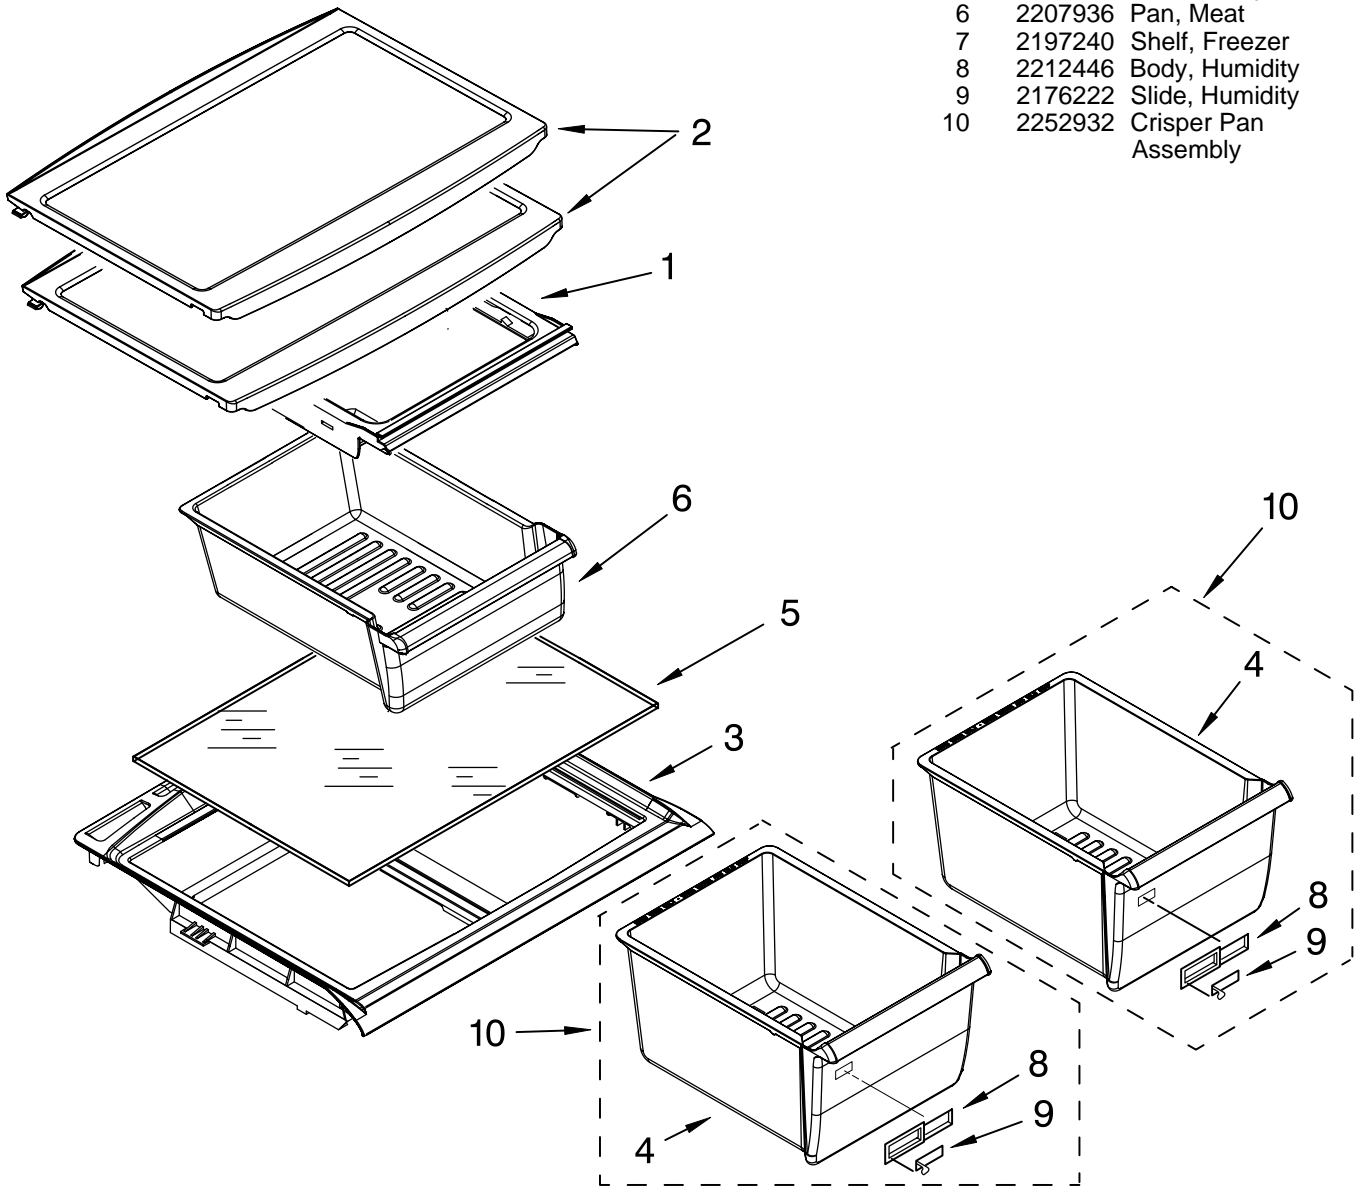

REFRIGERANT CHARGE

3.75 Ozs.
(R134A)

SHELF PARTS

For Models: ET8AHKXRQ00
(White)

FREEZER

REFRIGERATOR

Illus. No.	Part No.	DESCRIPTION
1	2263863	Holder, Meat Pan
2	2263641	Shelf (2)
3	2192250	Crisper, Cover
4	2252931	Crisper Pan
5	2210047	Glass, Crisper
6	2207936	Pan, Meat
7	2197240	Shelf, Freezer
8	2212446	Body, Humidity
9	2176222	Slide, Humidity
10	2252932	Crisper Pan Assembly