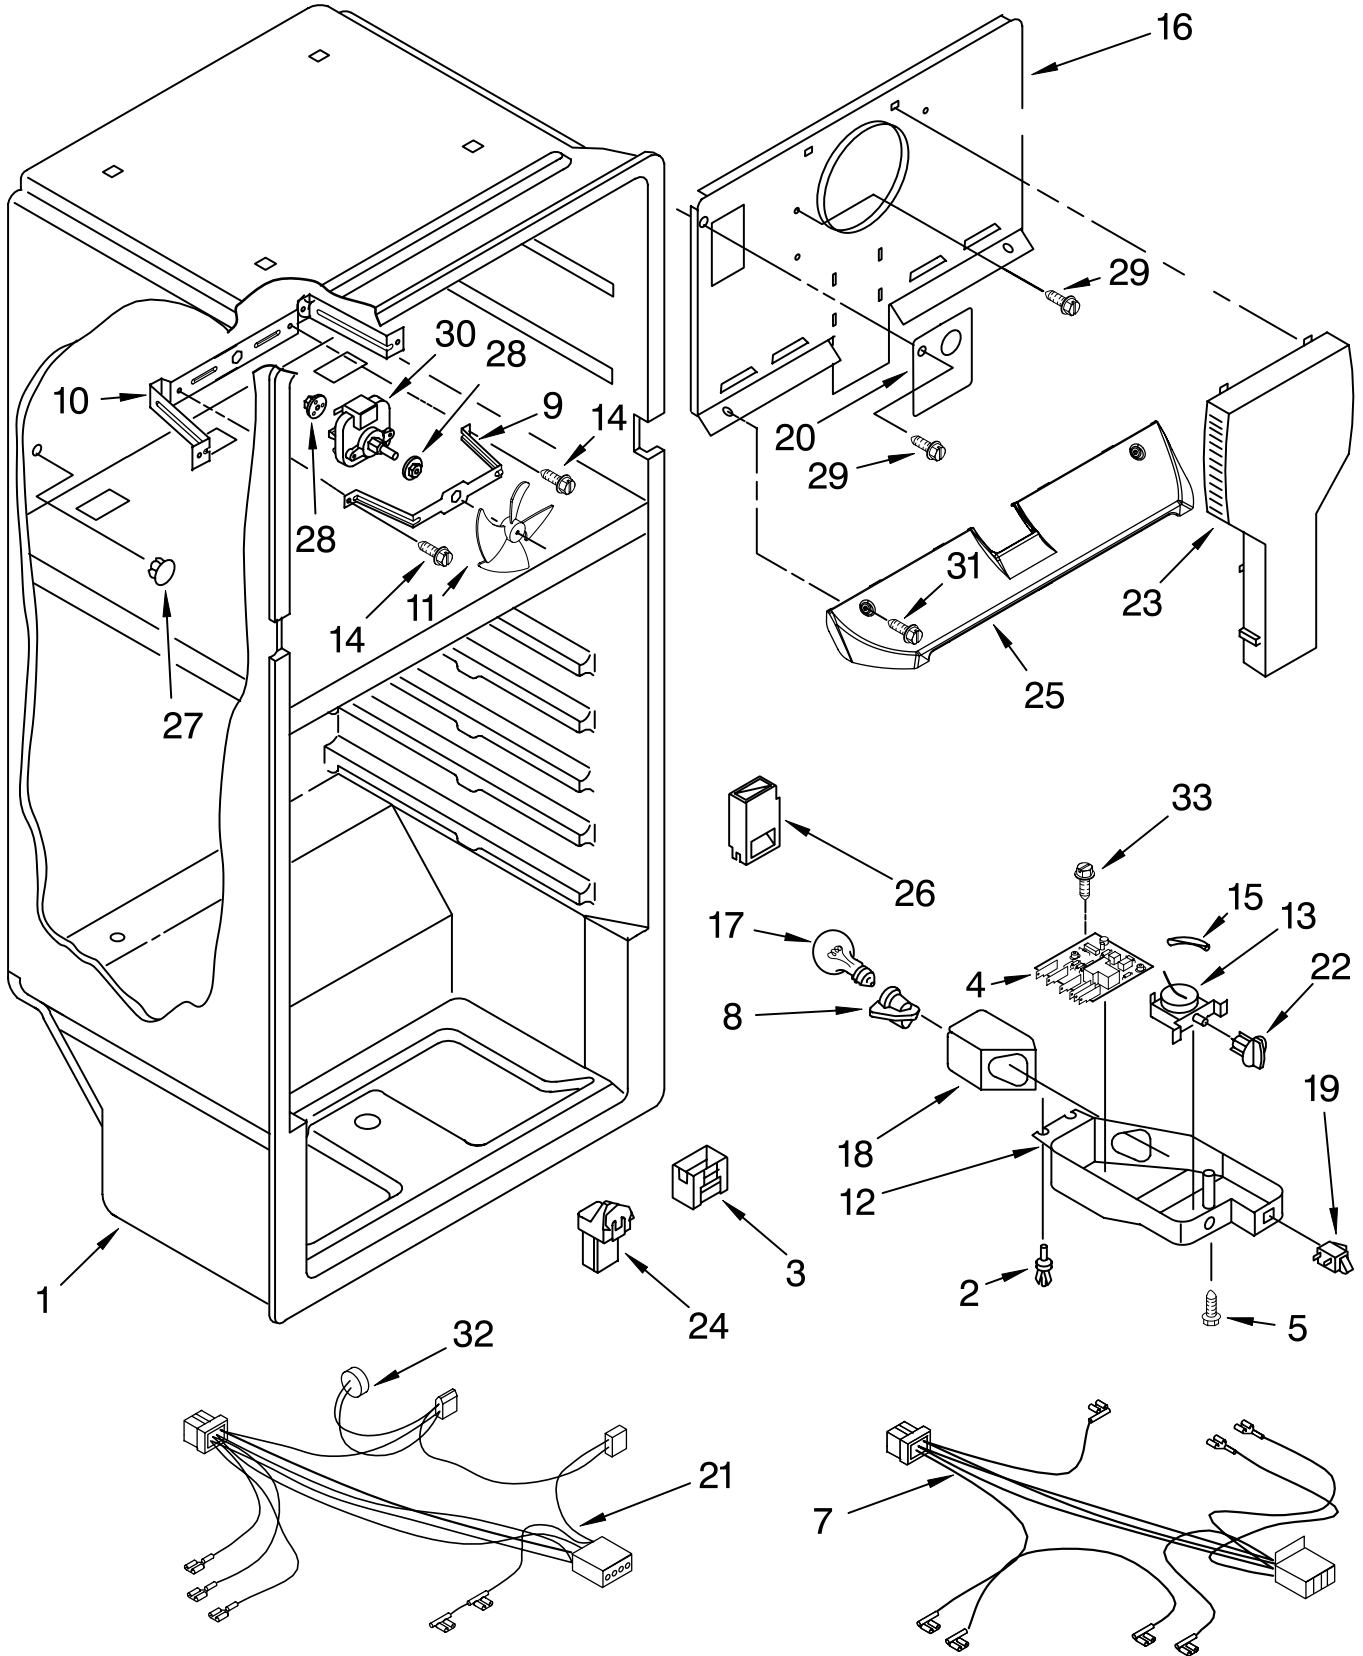

LINER PARTS

For Model: ET8AHMXRQ00, ET8AHMXRT00
(White) (Biscuit)

FOR ORDERING INFORMATION REFER TO PARTS PRICE LIST

LINER PARTS

For Model: ET8AHMXRQ00, ET8AHMXRT00
(White) (Biscuit)

Illus. No.	Part No.	DESCRIPTION	Illus. No.	Part No.	DESCRIPTION	Illus. No.	Part No.	DESCRIPTION
1		Liner (Not A Serviceable Part)	12	2215210	Control Box	22	2202885	Control Knob
2	939962	Rivet	13	2201754	Thermostat	23	9790408	Air Tower
3	2183061	Cover, Air Diffuser	14	489399	Screw	24	2197052	Hood And Foil Assembly
4	2303825	Adaptive Defrost Control	15	1118680	Thermostat Tube Barrier	25	2261978	Cover, Air Return
5	489174	Screw	16	2264669	Cover, Evaporator	26	2221992	Air Diffuser Assembly
7	2266499	Wire Assembly Control Box	17	2252970	Light Bulb	27	941839	Hole Plug
8	2162085	Socket, Light	18	9791702	Light Shield	28	2264462	Grommet, Motor
9	2197404	Fan Support Bracket	19	1118894	Rocker Arm Switch	29	489478	Screw
10	2197405	Fan Mounting Bracket	20	2217783	Cover, Hole	30	2201212	Evaporator Fan Motor
11	2169142	Fan Blade	21	2215114	Wiring, Freezer (Includes Item 32)	31	2262178	Screw
						32	2183073	Defrost, BI-Metal
						33	488693	Screw

FOR ORDERING INFORMATION REFER TO PARTS PRICE LIST