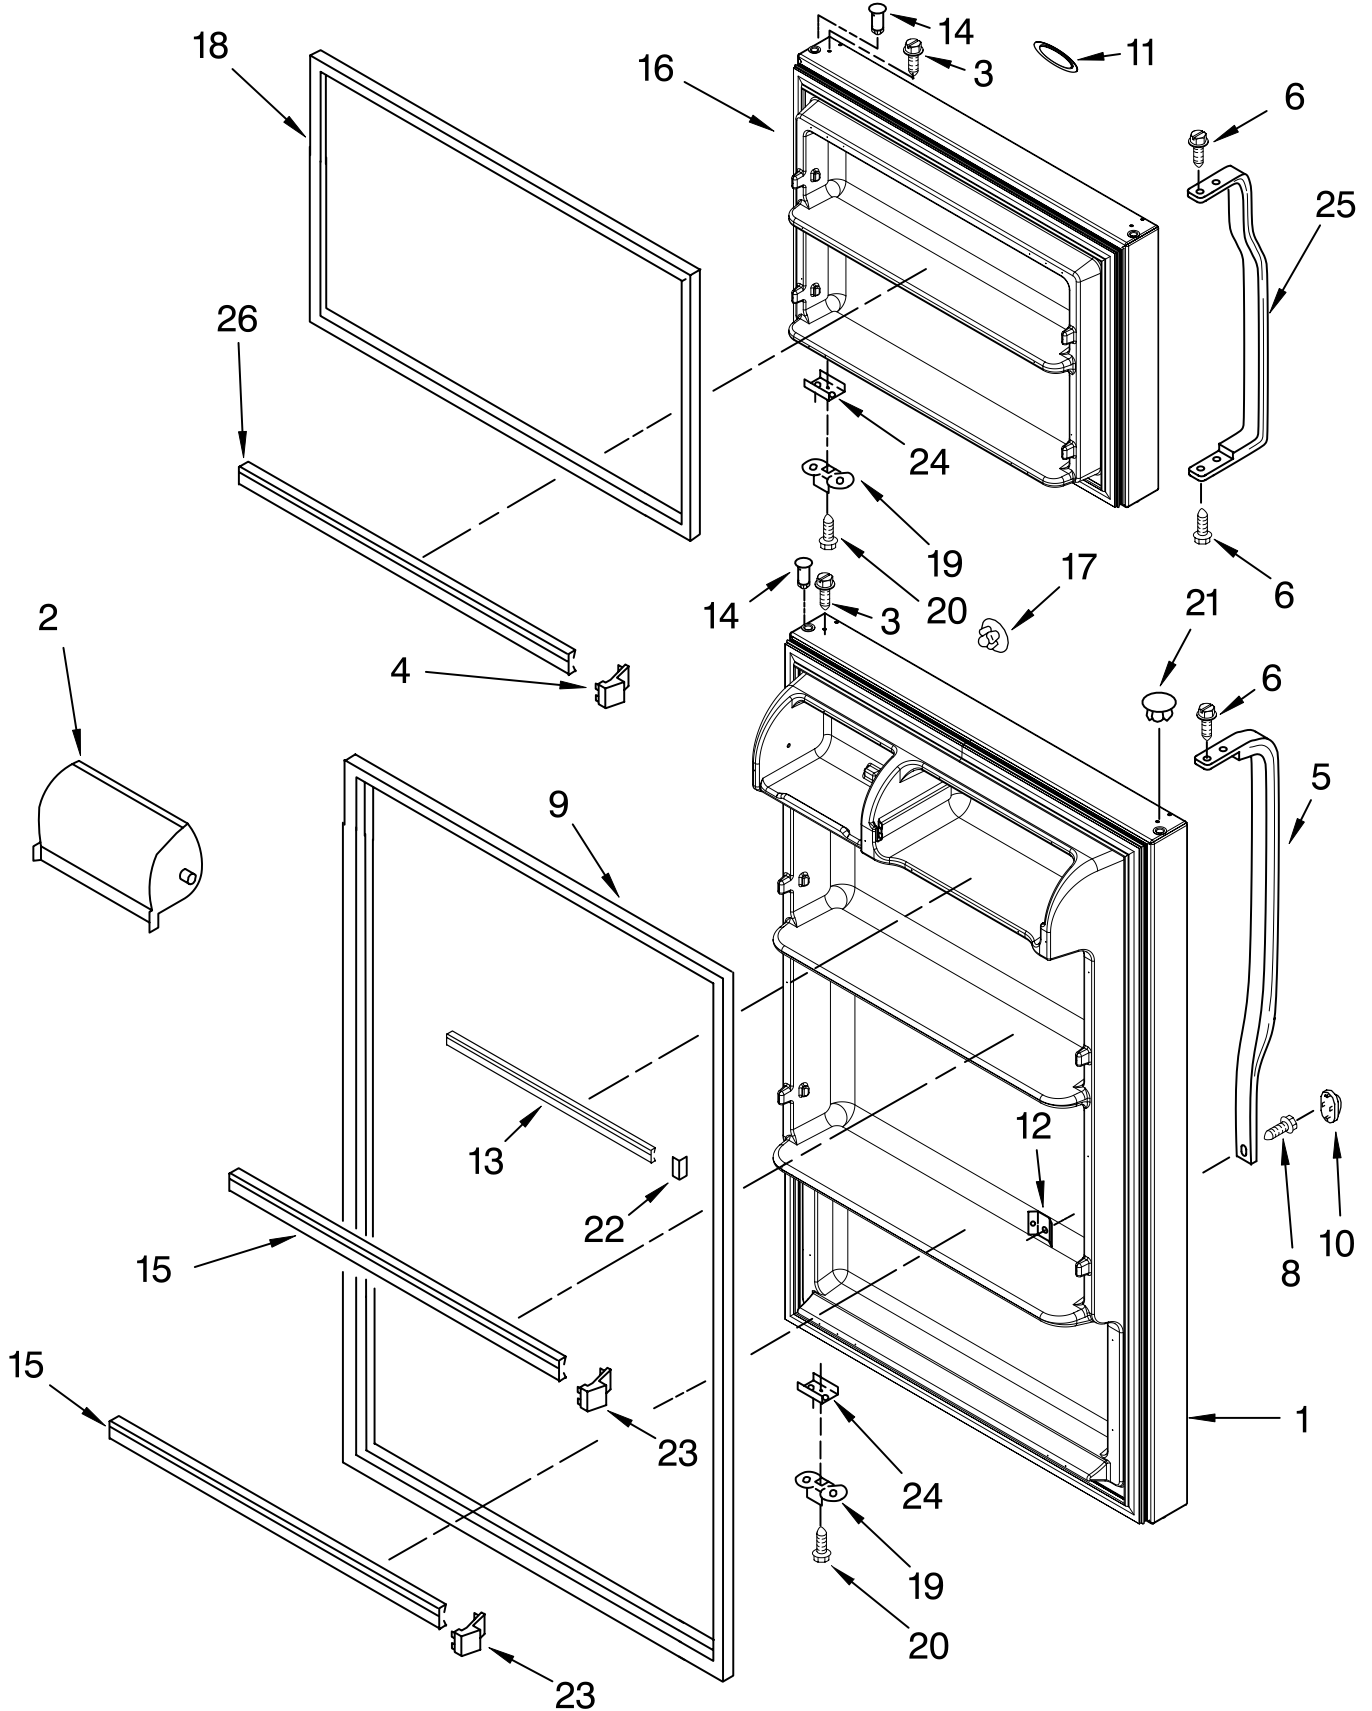

CABINET PARTS

For Model: ET8AHMXRQ00, ET8AHMXRT00
(White) (Biscuit)

REFRIGERATOR

FOR ORDERING INFORMATION REFER TO PARTS PRICE LIST

CABINET PARTS

For Model: ET8AHMXRQ00, ET8AHMXRT00
(White) (Biscuit)

Illus. No.	Part No.	DESCRIPTION
1		Literature Parts
	2265591	Service & Wiring Sheet
	2316016	Use & Care Guide
	2266599	Energy Guide
	628370	Modular Icemaker Service Sheet

DOOR PARTS

For Model: ET8AHMXRQ00, ET8AHMXRT00
(White) (Biscuit)

FOR ORDERING INFORMATION REFER TO PARTS PRICE LIST

DOOR PARTS

For Model: ET8AHMXRQ00, ET8AHMXRT00
(White) (Biscuit)

Illus. No.	Part No.	DESCRIPTION
1		Refrigerator Door (Includes Illus. 9,12, 14 & 24)
	2266588W	White
	2266588T	Biscuit
2	2207942	Door Compartment
3	8281206	Screw
4	2156003	Trim, Endcap
5		Handle, Refrigerator
	2221946W	White
	2221946T	Biscuit
6	489357	Screw
8	8281146	Screw
9	2263258	Door Gasket, Magnetic
10		Screw Cover
	2202819W	White
	2202819T	Biscuit
11	2262218	Nameplate
12	939101	Screw Anchor
13	2264785	Trim, Door Shelf
14	2262054	Thimble
15	2263259	Trim, Door
16		Freezer Door
	2265990W	White
	2265990T	Biscuit (Includes Illus. 14,18 & 24)
17		Hole Plug, Handle
	2189000	White
	2200936	Biscuit
18	2263257	Door Gasket, Magnetic
19	2189202	Bracket, Door Stop
20	488921	Screw
21		Hole Plug
	2212648	White
	2212649	Biscuit
22	2156007	Plug, Trim
23	2195916	Trim, Endcap
24	2183000	Tap Plate
25		Handle, Freezer
	2202098	White
	2215015	Biscuit
26	2263260	Trim, Endcap