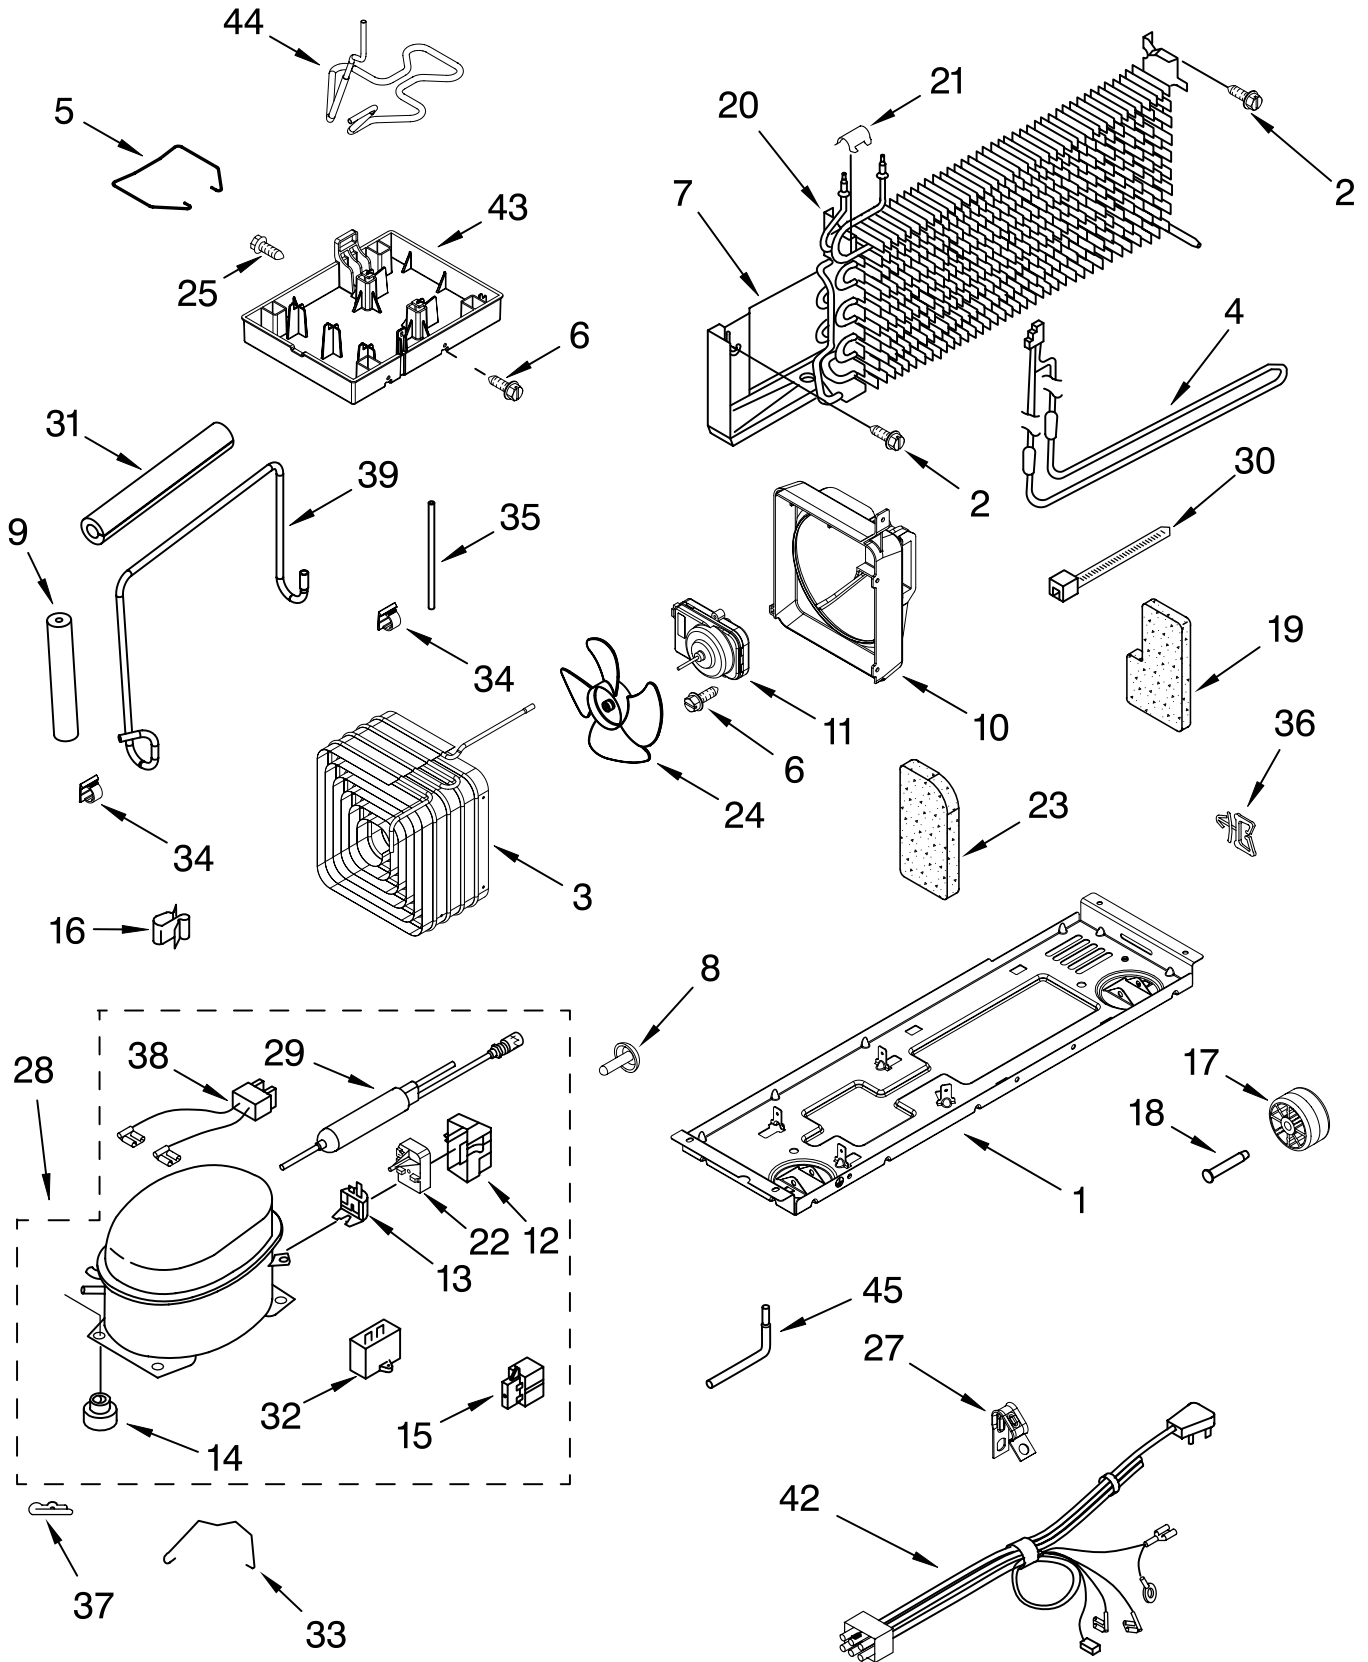

UNIT PARTS

For Model: ET8AHMXRQ00, ET8AHMXRT00

(White)

(Biscuit)

FOR ORDERING INFORMATION REFER TO PARTS PRICE LIST

UNIT PARTS

For Model: ET8AHMXRQ00, ET8AHMXRT00

(White) (Biscuit)

Illus. No.	Part No.	DESCRIPTION
1	2262904	Support Plate, Compressor
2	489442	Screw
3	2264004	Condenser
4	2176942	Heater, Defrost
5	2264835	Clip, Condensor
6	8533859	Screw
7	2264762	Heat Shield
8	2264516	Snap Rivet
9	2161302	Sleeve
10	2263929	Air Baffle
11	2188875	Motor, Condensor
12	4387731	Cover (Service Only)
13	4390624	Overload (Service Only)
14		Grommet
	2264447	Production
	4387558	Service
15	2183454	Start Relay (Service Only)
16	939054	Clip, Wire
17	2150304	Roller
18	2264756	Axle, Rivet
19	2262191	Wedge, Evaporator
20	2263920	Evaporator Assy.
21	9791833	Clip, Evaporator Tube
22	2225929	Start- Device Combination (Start Relay and Overload for Production Compressor Only)

Illus. No.	Part No.	DESCRIPTION
23	2262192	Wedge, Evaporator
24	2264129	Fan Blade
25	2264841	Screw
27	549193	Clamp, Cord
28	2217634	Compressor (Includes Items 12,13,14,15,29 32 & 38)
29		Drier
	2201796	Production
	4387019	Service
30	2263990	Strap
31	2264838	Sleeve
32		Capacitor
	2264017	Production
	1118576	Service
33	2212996	Bale Strap
34	1114718	Clip, Wiring
35	2264278	Tube, Drain
36	2266467	Clip, Harness
37	24364001	Clip, Compressor
38	4387765	Wire Assembly (Service Only)
39	2264131	Extension, Tube-Heat

Illus. No.	Part No.	DESCRIPTION
42	2263753	Wire Assy. Unit
43	2263928	Evaporator Tray
44	2316181	Tube, Discharge
45	VS20001	Tube, Process

Following Parts Not Illustrated and Optional Parts Not Included

978025	Valve, Access (1/4")
978026	Valve, Access (5/16")
978027	Valve, Access (3/8")
978028	Valve, Access (1/2")
978029	Valve, Access (5/8")
978030	Valve, Access (3/4")
876764	Valve, Access (3/16")

REFRIGERANT CHARGE

3.75 Ozs.
(R134A)

FOR ORDERING INFORMATION REFER TO PARTS PRICE LIST