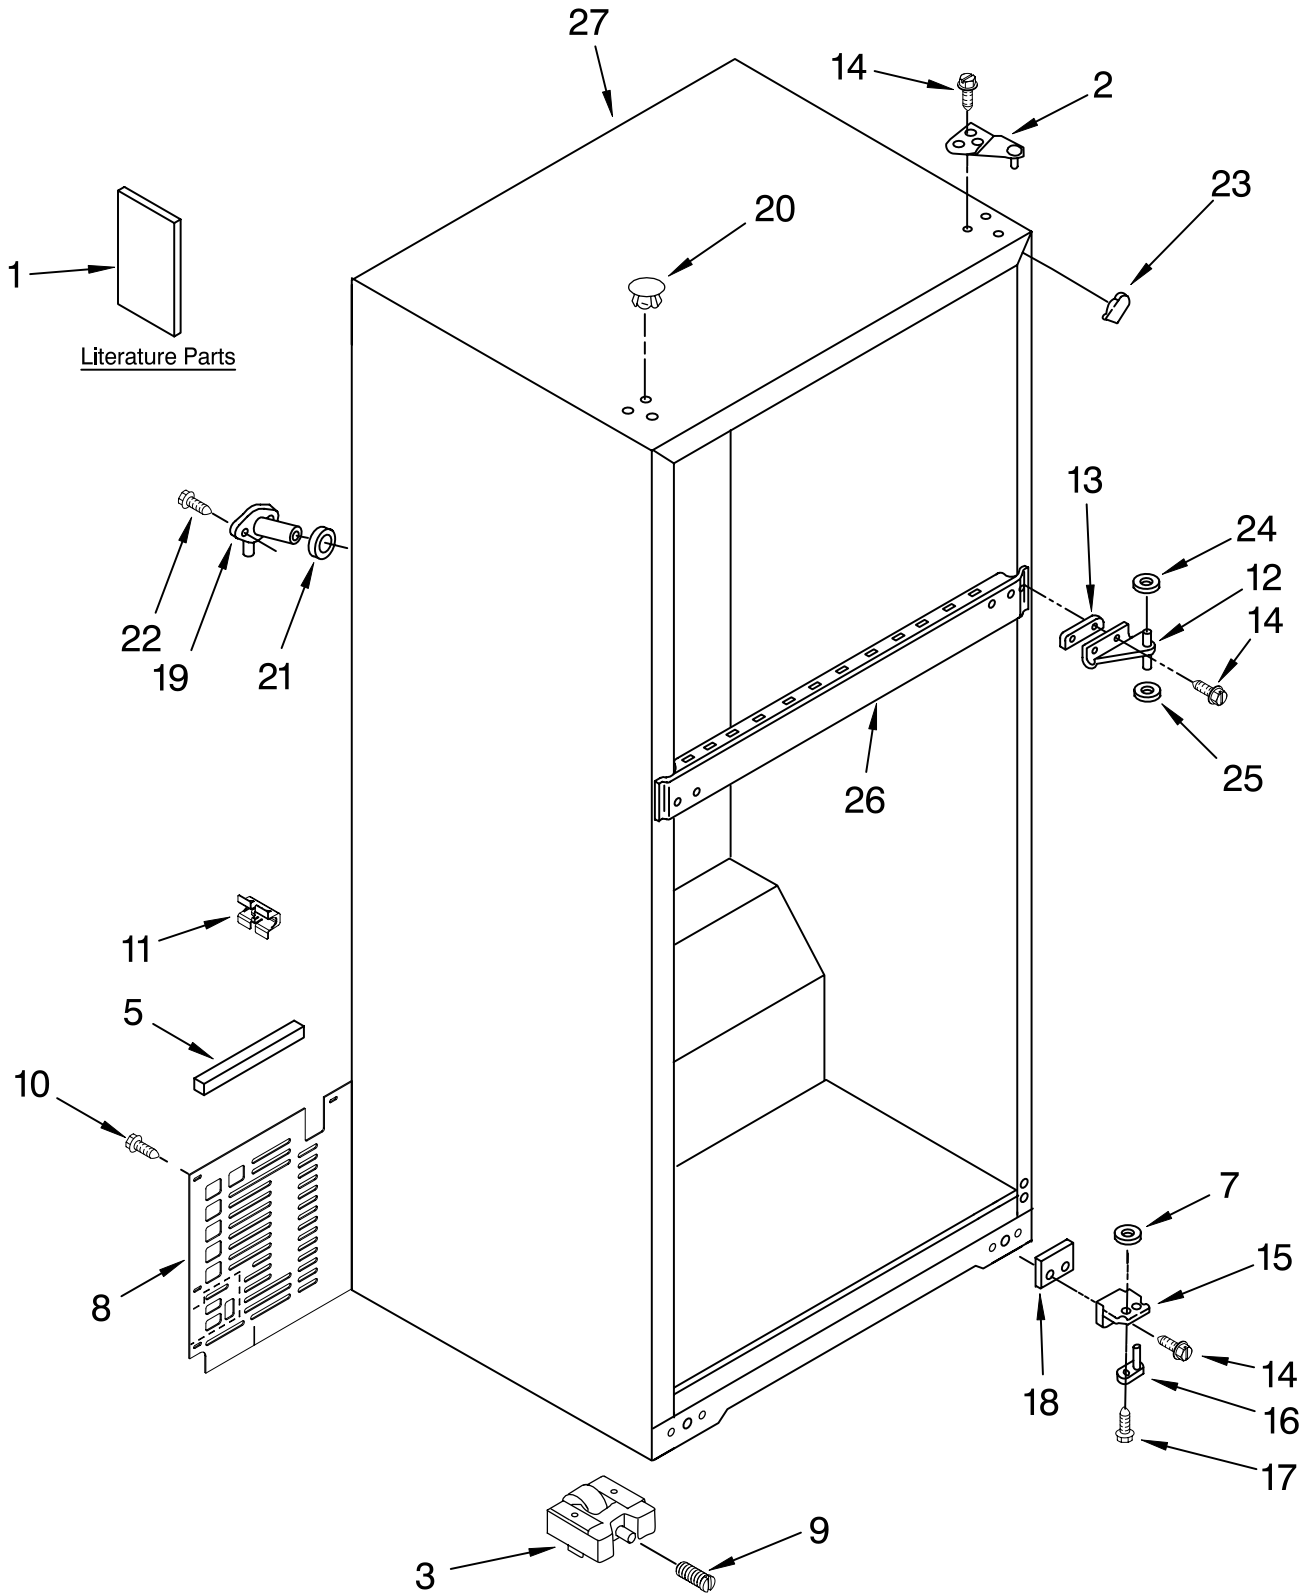

CABINET PARTS

For Model: ET8AHMXRQ00, ET8AHMXRT00
(White) (Biscuit)

REFRIGERATOR

FOR ORDERING INFORMATION REFER TO PARTS PRICE LIST

CABINET PARTS

For Model: ET8AHMXRQ00, ET8AHMXRT00
(White) (Biscuit)

Illus. No.	Part No.	DESCRIPTION
1		Literature Parts
	2265591	Service & Wiring Sheet
	2316016	Use & Care Guide
	2266599	Energy Guide
	628370	Modular Icemaker Service Sheet

DOOR PARTS

For Model: ET8AHMXRQ00, ET8AHMXRT00
(White) (Biscuit)

FOR ORDERING INFORMATION REFER TO PARTS PRICE LIST

DOOR PARTS

For Model: ET8AHMXRQ00, ET8AHMXRT00
(White) (Biscuit)

Illus. No.	Part No.	DESCRIPTION
1		Refrigerator Door (Includes Illus. 9,12, 14 & 24)
	2266588W	White
	2266588T	Biscuit
2	2207942	Door Compartment
3	8281206	Screw
4	2156003	Trim, Endcap
5		Handle, Refrigerator
	2221946W	White
	2221946T	Biscuit
6	489357	Screw
8	8281146	Screw
9	2263258	Door Gasket, Magnetic
10		Screw Cover
	2202819W	White
	2202819T	Biscuit
11	2262218	Nameplate
12	939101	Screw Anchor
13	2264785	Trim, Door Shelf
14	2262054	Thimble
15	2263259	Trim, Door
16		Freezer Door
	2265990W	White
	2265990T	Biscuit (Includes Illus. 14,18 & 24)
17		Hole Plug, Handle
	2189000	White
	2200936	Biscuit
18	2263257	Door Gasket, Magnetic
19	2189202	Bracket, Door Stop
20	488921	Screw
21		Hole Plug
	2212648	White
	2212649	Biscuit
22	2156007	Plug, Trim
23	2195916	Trim, Endcap
24	2183000	Tap Plate
25		Handle, Freezer
	2202098	White
	2215015	Biscuit
26	2263260	Trim, Endcap