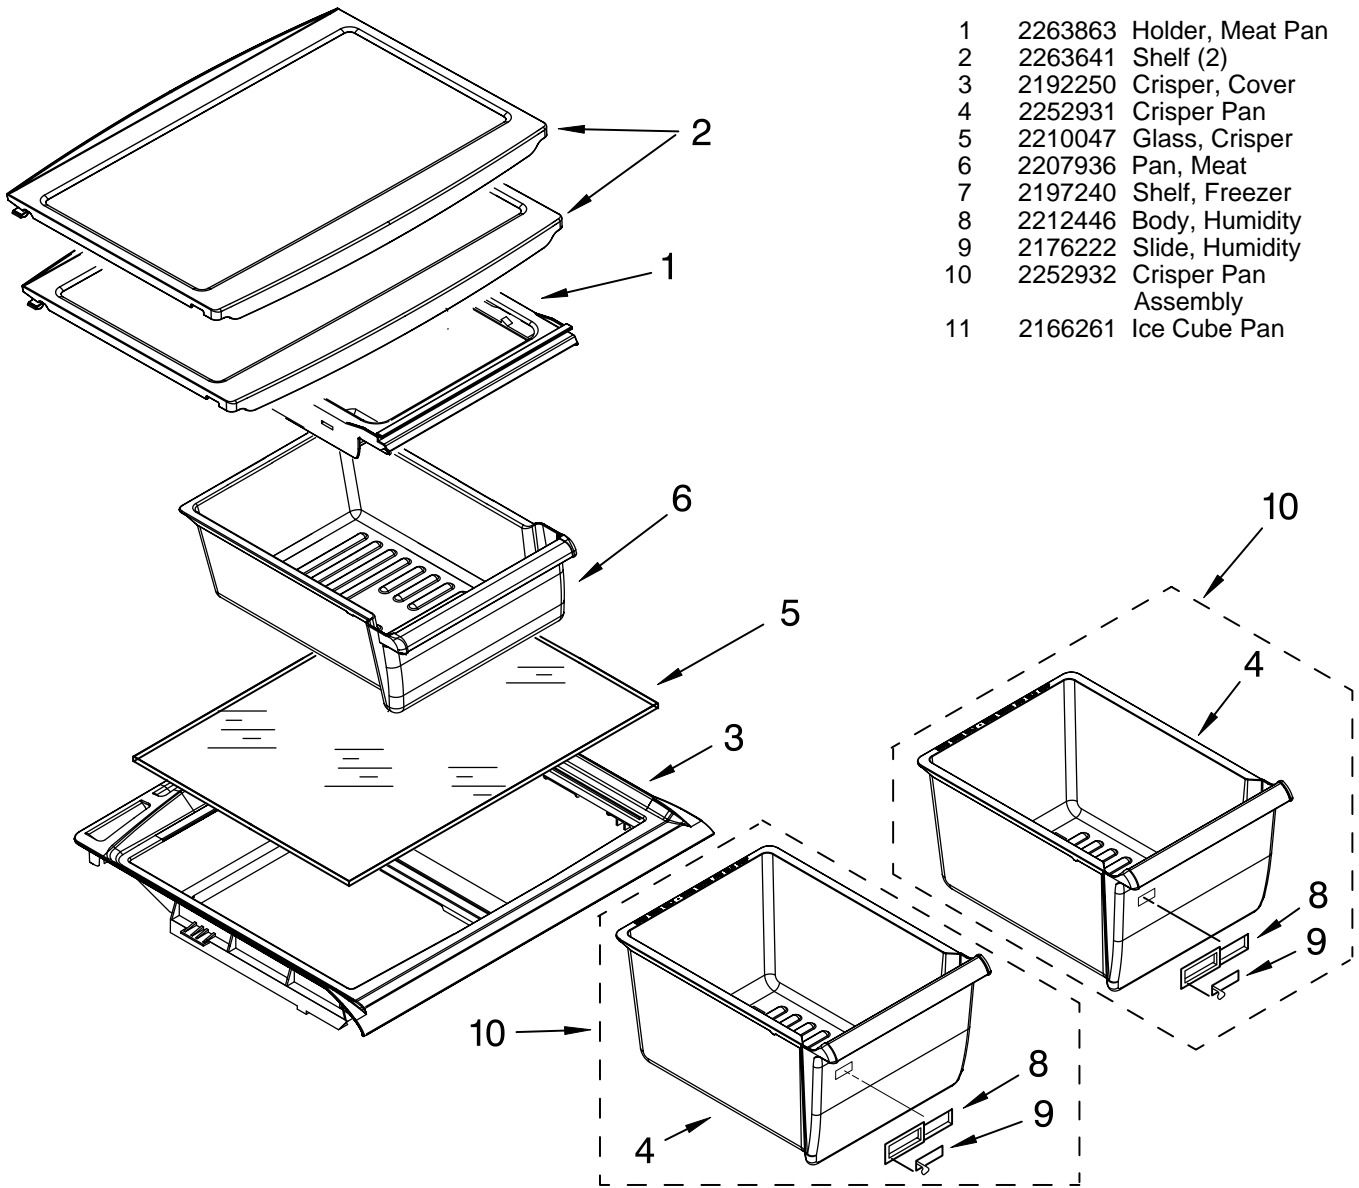

REFRIGERATOR

Illus. No.	Part No.	DESCRIPTION
1	2263863	Holder, Meat Pan
2	2263641	Shelf (2)
3	2192250	Crisper, Cover
4	2252931	Crisper Pan
5	2210047	Glass, Crisper
6	2207936	Pan, Meat
7	2197240	Shelf, Freezer
8	2212446	Body, Humidity
9	2176222	Slide, Humidity
10	2252932	Crisper Pan Assembly
11	2166261	Ice Cube Pan

FOR ORDERING INFORMATION REFER TO PARTS PRICE LIST