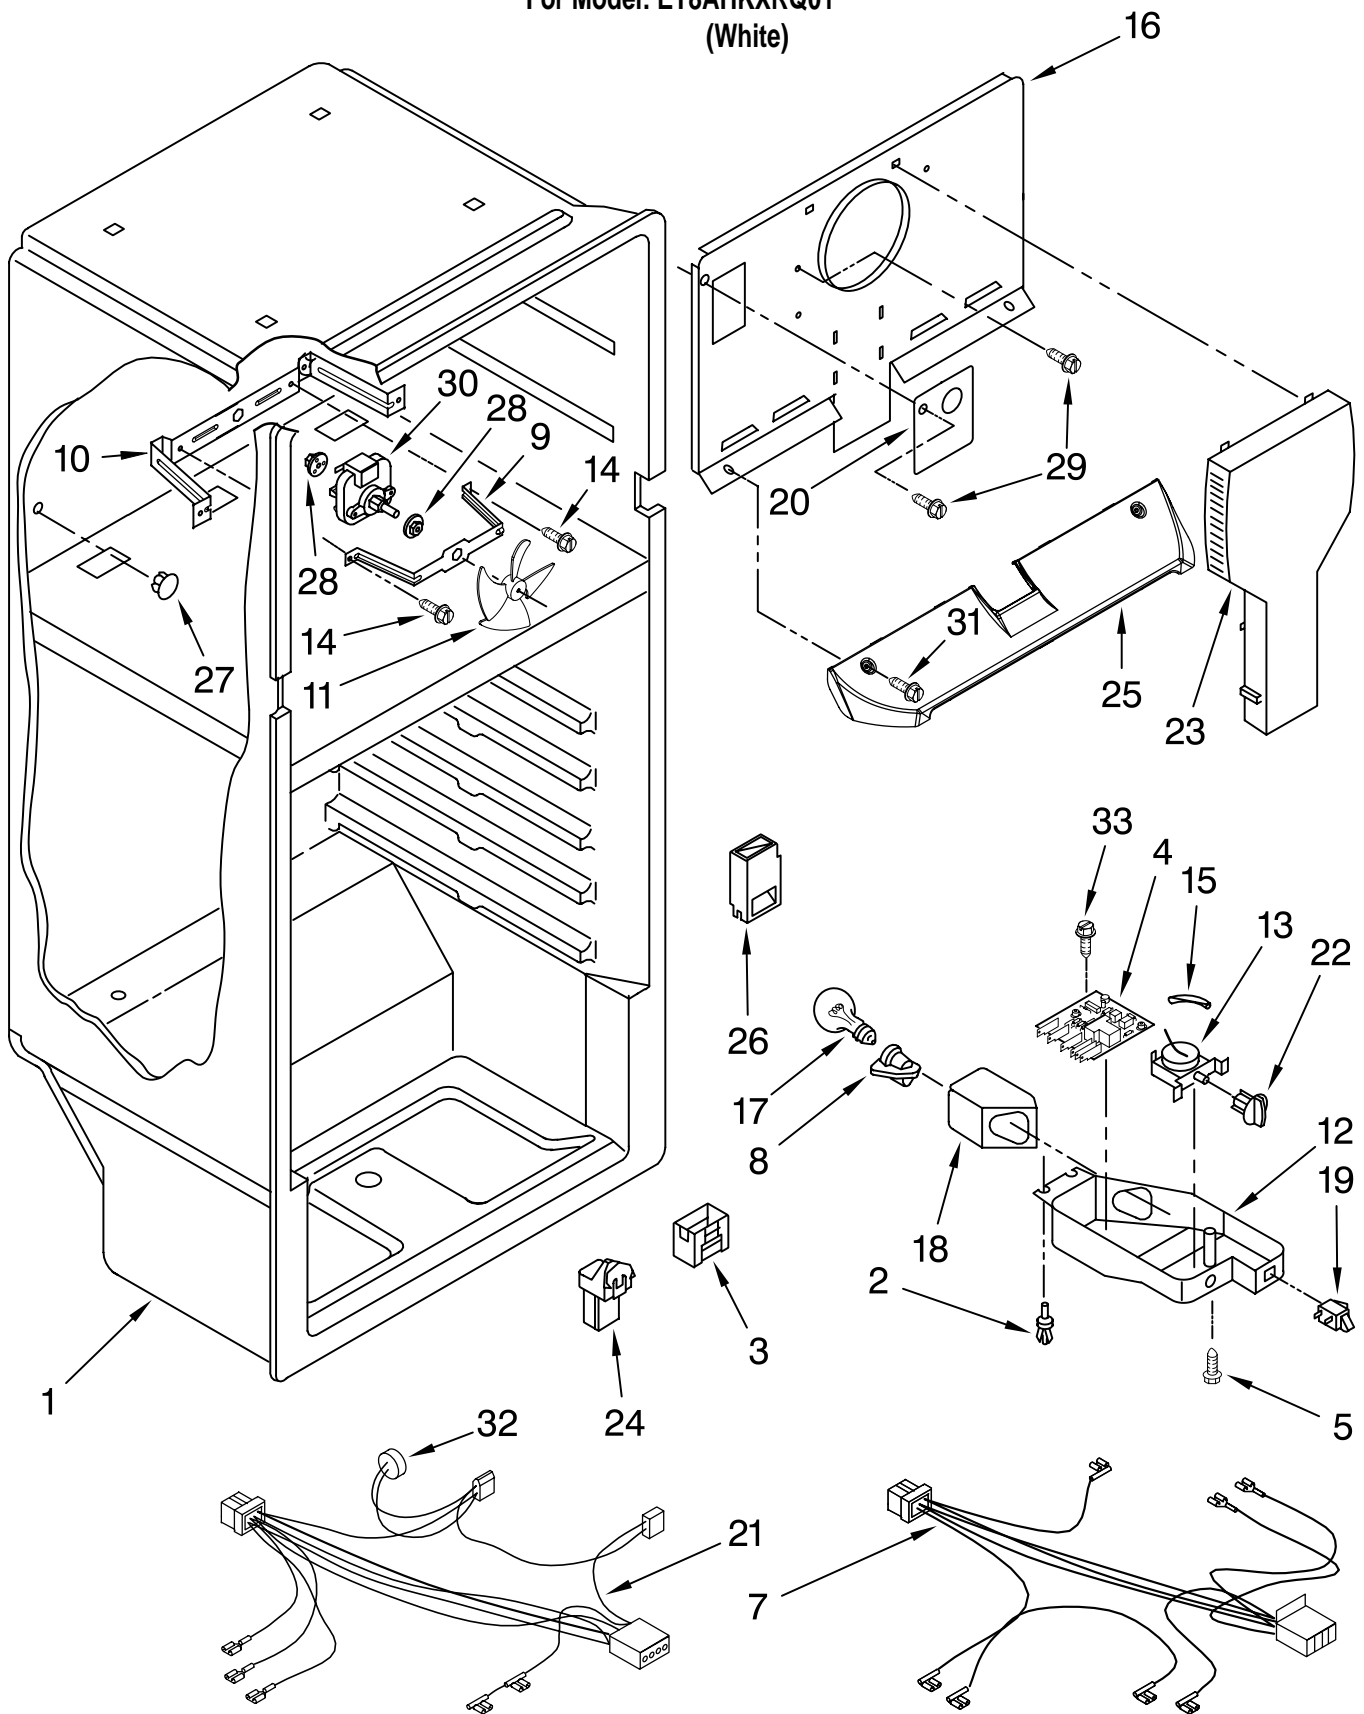

FOR ORDERING INFORMATION REFER TO PARTS PRICE LIST

DOOR PARTS

For Model: ET8AHKXRQ01

(White)

FOR ORDERING INFORMATION REFER TO PARTS PRICE LIST

DOOR PARTS

For Model: ET8AHKXRQ01

(White)

Illus. No.	Part No.	DESCRIPTION
1	2266588W	Refrigerator Door (Includes Illus. 9,12, 14 & 24)
2	2207942	Door Compartment
3	8281206	Screw
4	2156003	Trim, Endcap
5	2221946W	Handle, Refrigerator
6	489357	Screw
8	8281146	Screw
9	2263258	Door Gasket, Magnetic
10	2202819W	Screw Cover
11	2262218	Nameplate
12	939101	Screw Anchor
13	2266729	Trim, Door Shelf
14	2262054	Thimble
15	2266738	Trim, Door
16	2265990W	Freezer Door (Includes Illus. 14,18 & 24)
17	2189000	Hole Plug, Handle
18	2263257	Door Gasket, Magnetic
19	2189202	Bracket, Door Stop
20	488921	Screw
21	2212648	Hole Plug
22	2156007	Plug, Trim
23	2195916	Trim, Endcap
24	2183000	Tap Plate
25	2202098	Handle, Freezer
26	2266727	Trim, Endcap

LINER PARTS

For Model: ET8AHKXRQ01

(White)

FOR ORDERING INFORMATION REFER TO PARTS PRICE LIST

LINER PARTS

For Model: ET8AHKXRQ01

(White)

Illus. No.	Part No.	DESCRIPTION
1		Liner (Not A Serviceable Part)
2	939962	Rivet
3	2183061	Cover, Air Diffuser
4	2303825	Adaptive Defrost Control
5	489174	Screw
7	2265930	Wire Assembly Control Box
8	2162085	Socket, Light
9	2197404	Fan Support Bracket
10	2197405	Fan Mounting Bracket
11	2169142	Fan Blade
12	2215210	Control Box
13	2325701	Thermostat
14	489399	Screw
15	1118680	Thermostat Tube Barrier
16	2264669	Cover, Evaporator
17	2252970	Light Bulb
18	9791702	Light Shield
19	1118894	Rocker Arm Switch
20	2217784	Cover, Hole
21	2319442	Wiring, Freezer (Includes Item 32)
22	2202885	Control Knob
23	9790408	Air Tower
24	2197052	Hood And Foil Assembly
25	2261978	Cover, Air Return
26	2221992	Air Diffuser Assembly
27	941839	Hole Plug
28	2264462	Grommet, Motor
29	489478	Screw
30	2201212	Evaporator Fan Motor
31	2262178	Screw
32	2266066	Defrost, BI-Metal
33	488693	Screw