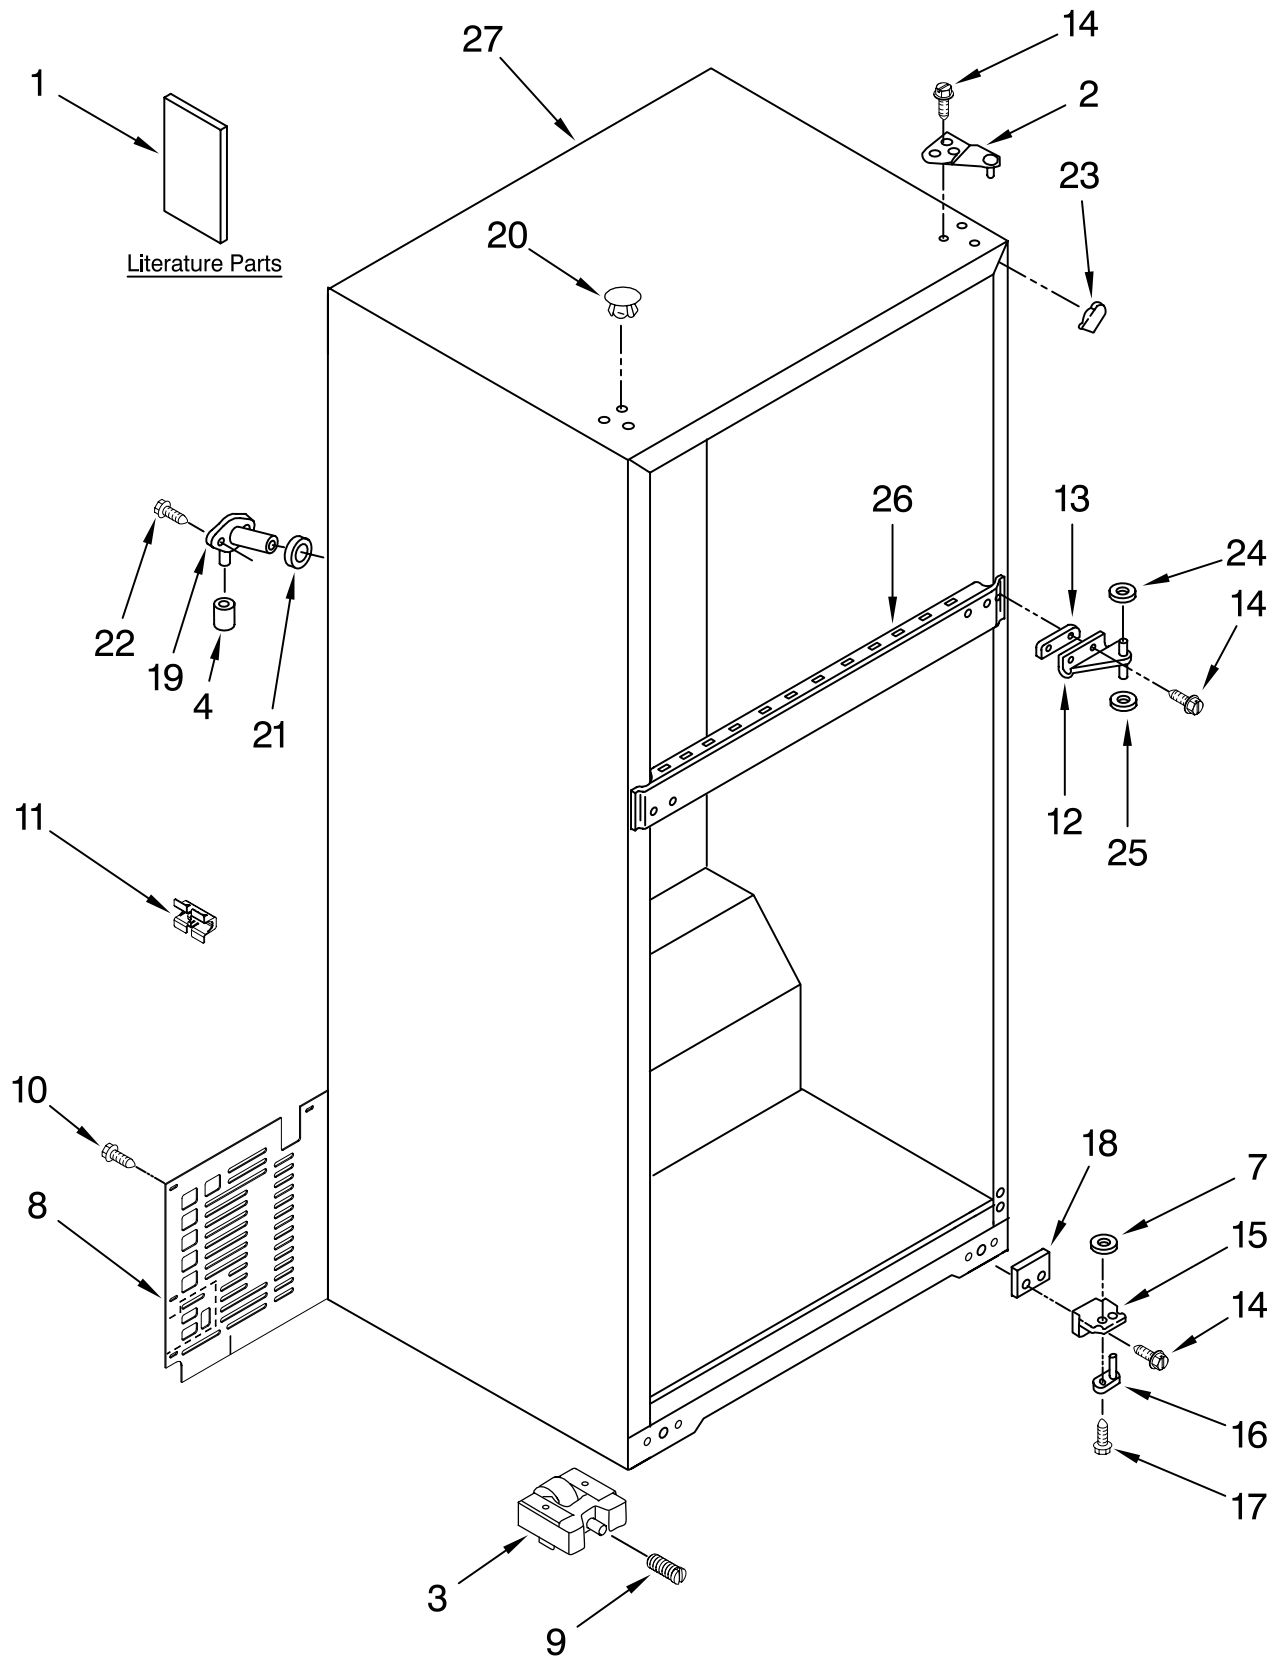

CABINET PARTS

For Model: ET8AHKXRQ01
(White)

REFRIGERATOR

FOR ORDERING INFORMATION REFER TO PARTS PRICE LIST

CABINET PARTS

For Model: ET8AHKXRQ01

(White)

Illus. No.	Part No.	DESCRIPTION
1		Literature Parts
	W10145175	Service & Wiring Sheet
	2316016	Use & Care Guide
	W10123846	Energy Guide

Following May Be Purchased

DO-IT-YOURSELF REPAIR MANUALS

	677969	Do-It-Yourself Manual, Ref./ Fzr.
2	2261963	Hinge Butt, Top
3	2324094	Roller, Front
4	487996	Cap, Bushing
7	488296	Washer
8	2264132	Cover, Unit
9	2222100	Screw
10	489442	Screw
11	2266506	Spacer, Back
12	2166086	Hinge, Center
13	2166043	Shim, Hinge Center
14	489497	Screw
15	2221926	Hinge Butt, Bottom
16	9791682	Hinge-Pin, Bottom
17	3428970	Screw
18	2201567	Shim, Bottom Hinge
19	2174760	Fitting, Water Tube
20	2201012	Hole Plug (6)
21	1106508	Seal
22	2262176	Screw
23	2166003	Corner Filler
24	489341	Washer
25	487576	Washer 7/64
26		Rail, Center (Not Serviced)
27		Cabinet (Not a Serviceable Part)

Illus. No.	Part No.	DESCRIPTION
1	2266588W	Refrigerator Door (Includes Illus. 9,12, 14 & 24)
2	2207942	Door Compartment
3	8281206	Screw
4	2156003	Trim, Endcap
5	2221946W	Handle, Refrigerator
6	489357	Screw
8	8281146	Screw
9	2263258	Door Gasket, Magnetic
10	2202819W	Screw Cover
11	2262218	Nameplate
12	939101	Screw Anchor
13	2266729	Trim, Door Shelf
14	2262054	Thimble
15	2266738	Trim, Door
16	2265990W	Freezer Door (Includes Illus. 14,18 & 24)
17	2189000	Hole Plug, Handle
18	2263257	Door Gasket, Magnetic
19	2189202	Bracket, Door Stop
20	488921	Screw
21	2212648	Hole Plug
22	2156007	Plug, Trim
23	2195916	Trim, Endcap
24	2183000	Tap Plate
25	2202098	Handle, Freezer
26	2266727	Trim, Endcap