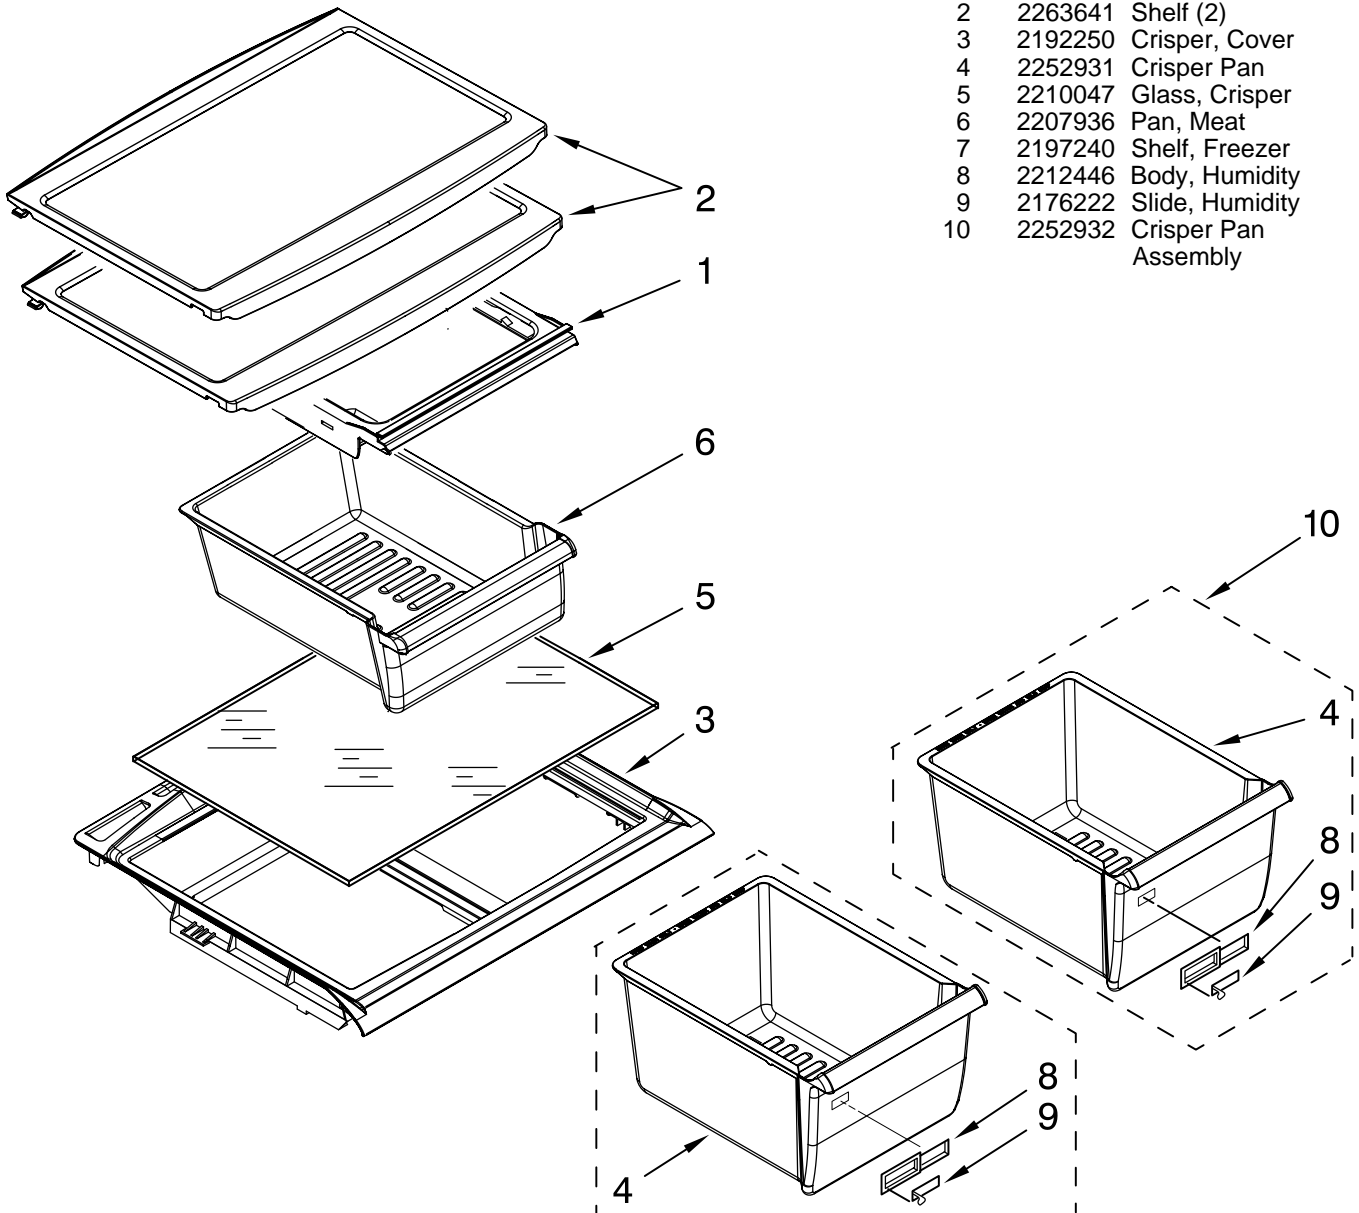

REFRIGERANT CHARGE

3.75 Ozs.
(R134A)

SHELF PARTS

For Model: ET8AHKXRQ01

(White)

FREEZER

REFRIGERATOR

Illus. No.	Part No.	DESCRIPTION
1	2263863	Holder, Meat Pan
2	2263641	Shelf (2)
3	2192250	Crisper, Cover
4	2252931	Crisper Pan
5	2210047	Glass, Crisper
6	2207936	Pan, Meat
7	2197240	Shelf, Freezer
8	2212446	Body, Humidity
9	2176222	Slide, Humidity
10	2252932	Crisper Pan Assembly