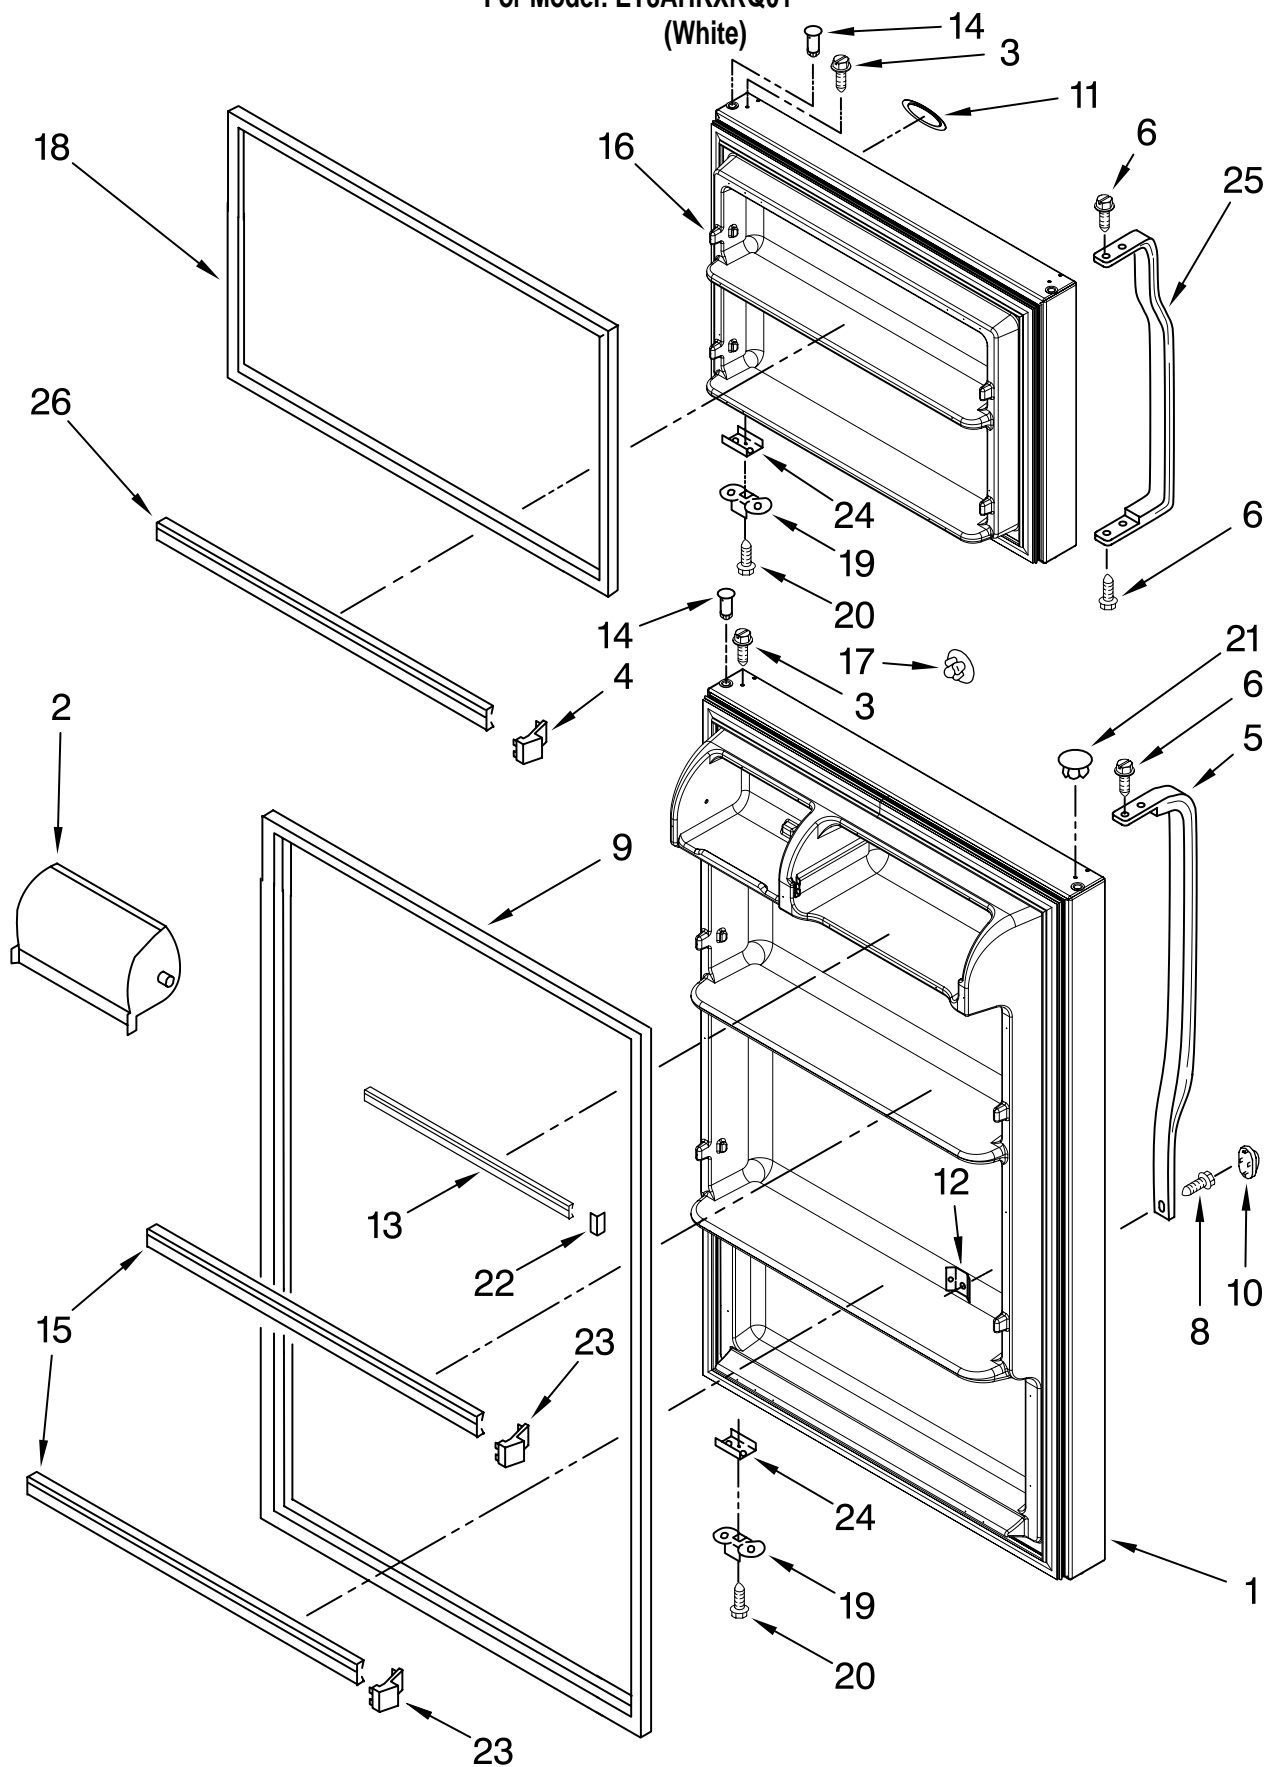

DOOR PARTS

For Model: ET8AHKXRQ01

(White)

FOR ORDERING INFORMATION REFER TO PARTS PRICE LIST

DOOR PARTS

For Model: ET8AHKXRQ01

(White)

Illus. No.	Part No.	DESCRIPTION
1	2266588W	Refrigerator Door (Includes Illus. 9,12, 14 & 24)
2	2207942	Door Compartment
3	8281206	Screw
4	2156003	Trim, Endcap
5	2221946W	Handle, Refrigerator
6	489357	Screw
8	8281146	Screw
9	2263258	Door Gasket, Magnetic
10	2202819W	Screw Cover
11	2262218	Nameplate
12	939101	Screw Anchor
13	2266729	Trim, Door Shelf
14	2262054	Thimble
15	2266738	Trim, Door
16	2265990W	Freezer Door (Includes Illus. 14,18 & 24)
17	2189000	Hole Plug, Handle
18	2263257	Door Gasket, Magnetic
19	2189202	Bracket, Door Stop
20	488921	Screw
21	2212648	Hole Plug
22	2156007	Plug, Trim
23	2195916	Trim, Endcap
24	2183000	Tap Plate
25	2202098	Handle, Freezer
26	2266727	Trim, Endcap