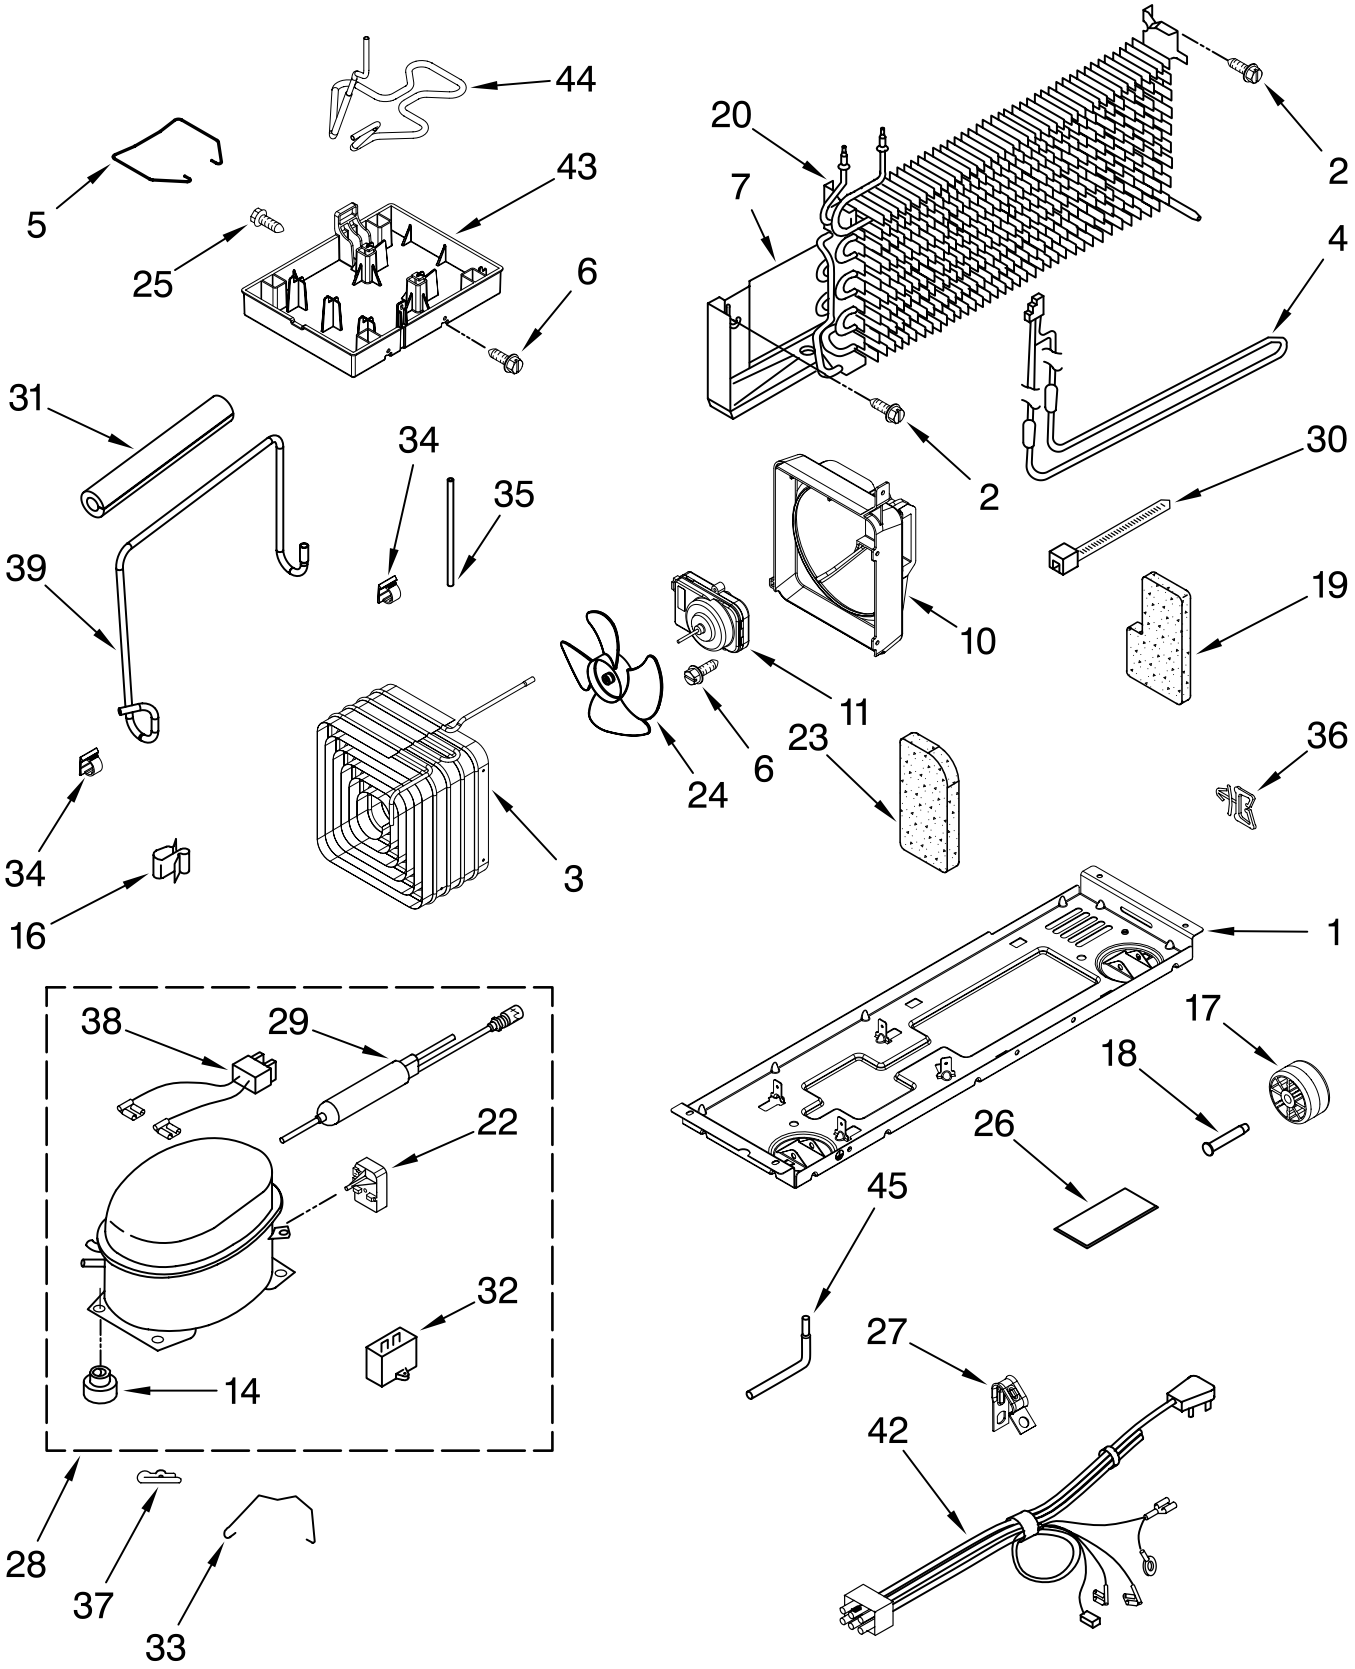

UNIT PARTS

For Model: ET8AHKXRQ01

(White)

FOR ORDERING INFORMATION REFER TO PARTS PRICE LIST

UNIT PARTS

For Model: ET8AHKXRQ01

(White)

Illus. No.	Part No.	DESCRIPTION
1	W10127456	Support Plate, Compressor
2	489442	Screw
3	W10140200	Condenser
4	2176942	Heater, Defrost
5	2264835	Clip, Condensor
6	8533859	Screw
7	2319224	Heat Shield
10	2263929	Air Baffle
11	2188875	Motor, Condensor
14		Grommet
	2222084	Production
	4387558	Service
16	939054	Clip, Wire
17	2150304	Roller
18	2264756	Axle, Rivet
19	2262191	Wedge, Evaporator
20	2263920	Evaporator Assy.
22	W10128791	Start- Device Combination (Start Relay and Overload for Production Compressor Only)
23	2262192	Wedge, Evaporator

Illus. No.	Part No.	DESCRIPTION
24	2264129	Fan Blade
25	2264841	Screw
26	2266360	Shield-Electrical
27	549193	Clamp, Cord
28	W10141544	Compressor (Includes Items 14,29,& 32)
29		Drier
	2317845	Service
30	2263990	Strap
31	2264838	Sleeve
32		Capacitor
	2264017	Production
	1118576	Service
33	W10141545	Bale Strap
34	1114718	Clip, Wiring
35	2264278	Tube, Drain
36	2266467	Clip, Harness
37	24364001	Clip, Compressor
39	W10140199	Extension, Tube-Heat
42	2263753	Wire Assy. Unit
43	2263928	Evaporator Tray
44	W10140197	Tube, Discharge (Incl. Pre-Cooler)
45	W10140201	Tube, Process

Illus. No.	Part No.	DESCRIPTION
Following Parts Not Illustrated and Optional Parts Not Included		
	978025	Valve, Access (1/4")
	978026	Valve, Access (5/16")
	978027	Valve, Access (3/8")
	978028	Valve, Access (1/2")
	978029	Valve, Access (5/8")
	978030	Valve, Access (3/4")
	876764	Valve, Access (3/16")

REFRIGERANT CHARGE

3.75 Ozs.
(R134A)