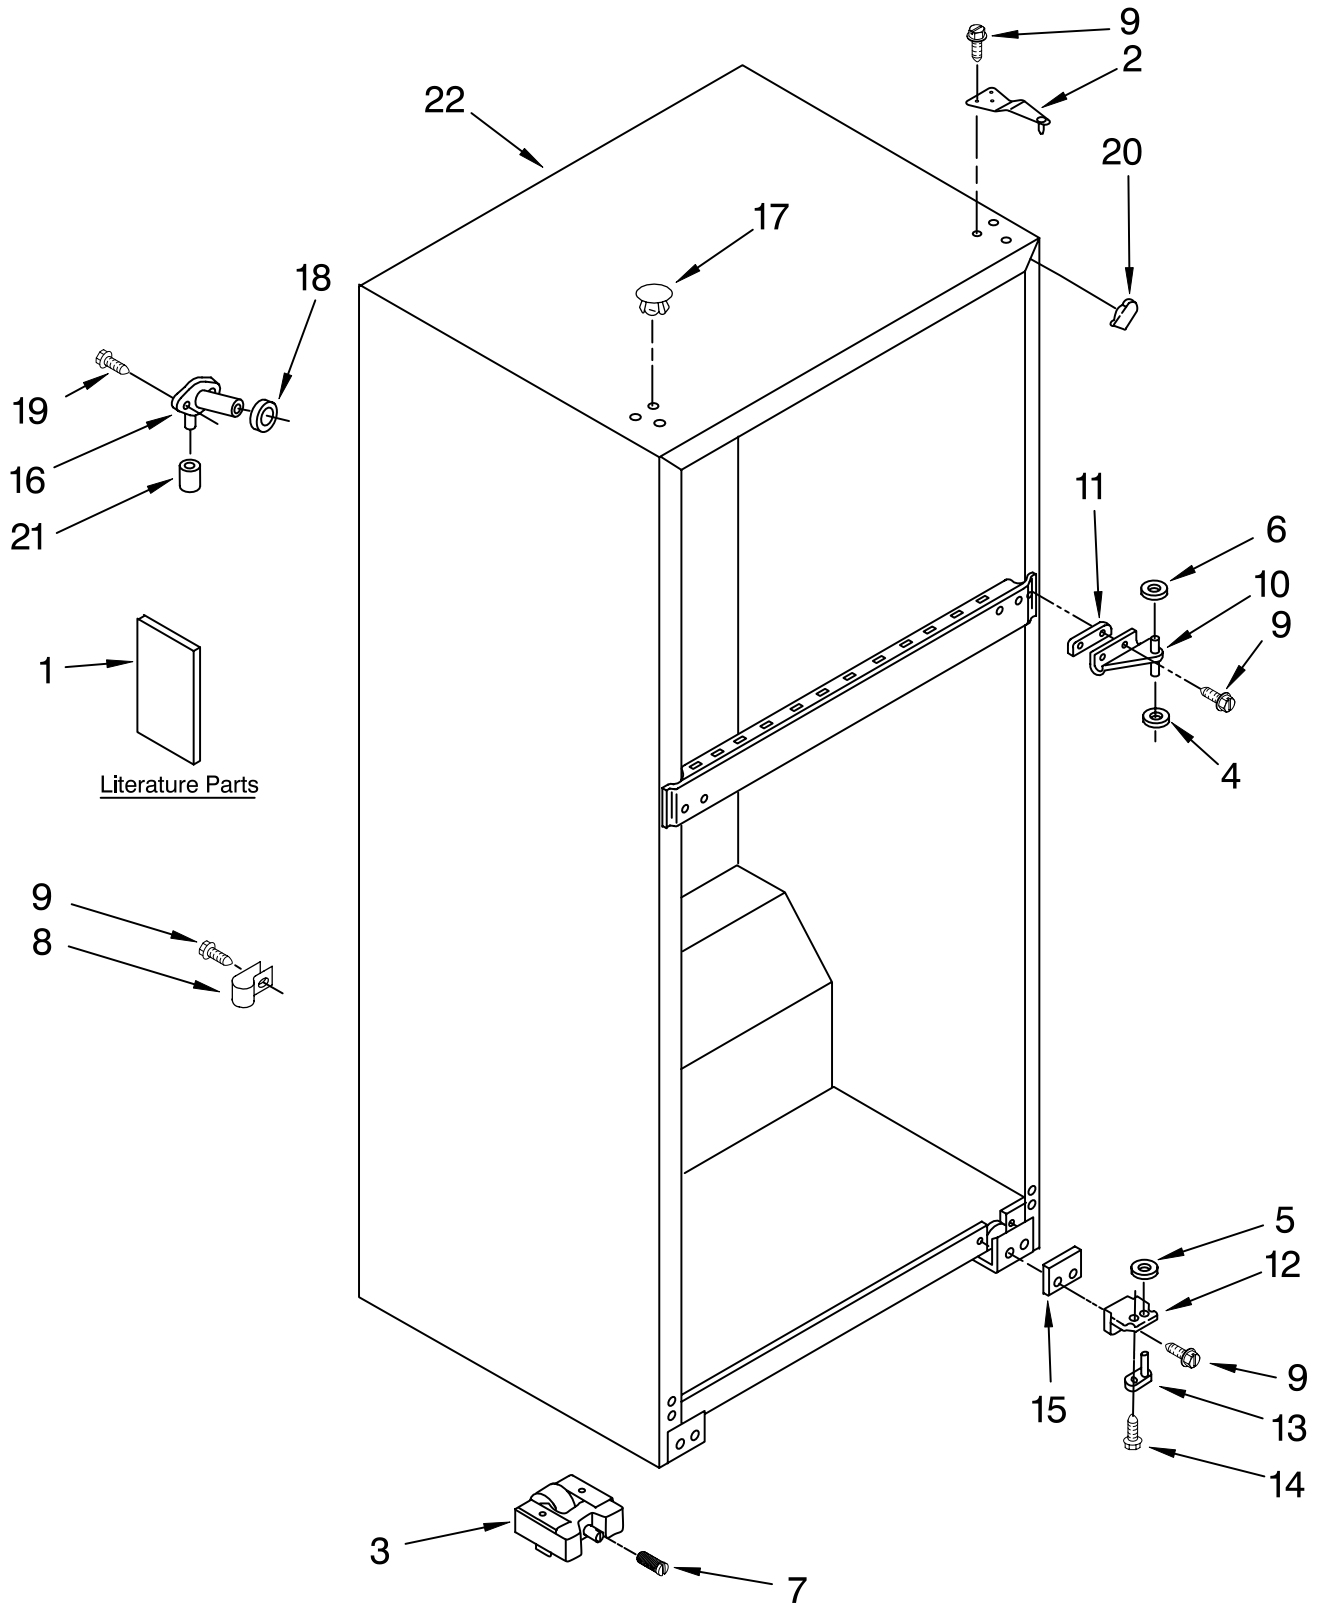

CABINET PARTS

For Models: ET6WSKXSQ02, ET6WSKXST02
(White) (Biscuit)

REFRIGERATOR

FOR ORDERING INFORMATION REFER TO PARTS PRICE LIST

CABINET PARTS

For Models: ET6WSKXSQ02, ET6WSKXST02
(White) (Biscuit)

Illus. No.	Part No.	DESCRIPTION
1		Literature Parts
	W10155304	Service & Wiring Sheet
	W10123841	Energy Label
	2316016	Use & Care Guide
2	2261963	Hinge (Top)
3	2324094	Roller-Front
4	489341	Washer
5	488296	Washer
6	487576	Washer (7/64)
7	2222100	Screw
8	549193	Clamp-Cord
9	489497	Screw
10	2166086	Hinge, Center
11	2166043	Shim, Hinge Center
12	2221926	Hinge Butt
13	9791682	Hinge-Pin Bott.
14	3428970	Screw
15	2201567	Shim, Bottom Hinge
16	2174760	Fitting, Water Tube
17		Hole Plug
	2201012	White
	2200924	Biscuit
18	1106508	Seal
19	2262176	Screw
20		Corner Filler
	2166003	White
	2202282	Biscuit
21	487996	Cap Bushing
22		Cabinet (Not a Serviceable Part)

DOOR PARTS

For Models: ET6WSKXSQ02, ET6WSKXST02
(White) (Biscuit)

FOR ORDERING INFORMATION REFER TO PARTS PRICE LIST

DOOR PARTS

For Models: ET6WSKXSQ02, ET6WSKXST02
(White) (Biscuit)

Illus. No.	Part No.	DESCRIPTION
1		Refrigerator Door (Includes Illus. 9 & 14)
	2316340W	White
	2316340T	Biscuit
3	8281206	Screw
4	2156003	Trim, Endcap
5		Handle, Refrigerator
	2221946W	White
	2221946T	Biscuit
6	489357	Screw
8	8281146	Screw
9	2264507	Door Gasket, Magnetic
10		Screw Cover
	2202819W	White
	2202819T	Biscuit
11	2262218	Nameplate
13	2266729	Trim, Door Shelf
14	2262054	Thimble
15	2266738	Trim, Door
16		Freezer Door
	2316341W	White
	2316341T	Biscuit (Includes Illus. 14 & 18)
17		Hole Plug, Handle
	2189000	White
	2200936	Biscuit
18	2263257	Door Gasket, Magnetic
19	2189202	Bracket, Door Stop
20	488921	Screw
21		Hole Plug
	2212648	White
	2212649	Biscuit
22	2156007	Plug, Trim
23	2195916	Trim, Endcap
25		Handle, Freezer
	2202098	White
	2215015	Biscuit
26	2266727	Trim, Endcap
27	984493	Handle,Door Snap in
29	2262996	Kit for Omit Bow Handle Unit