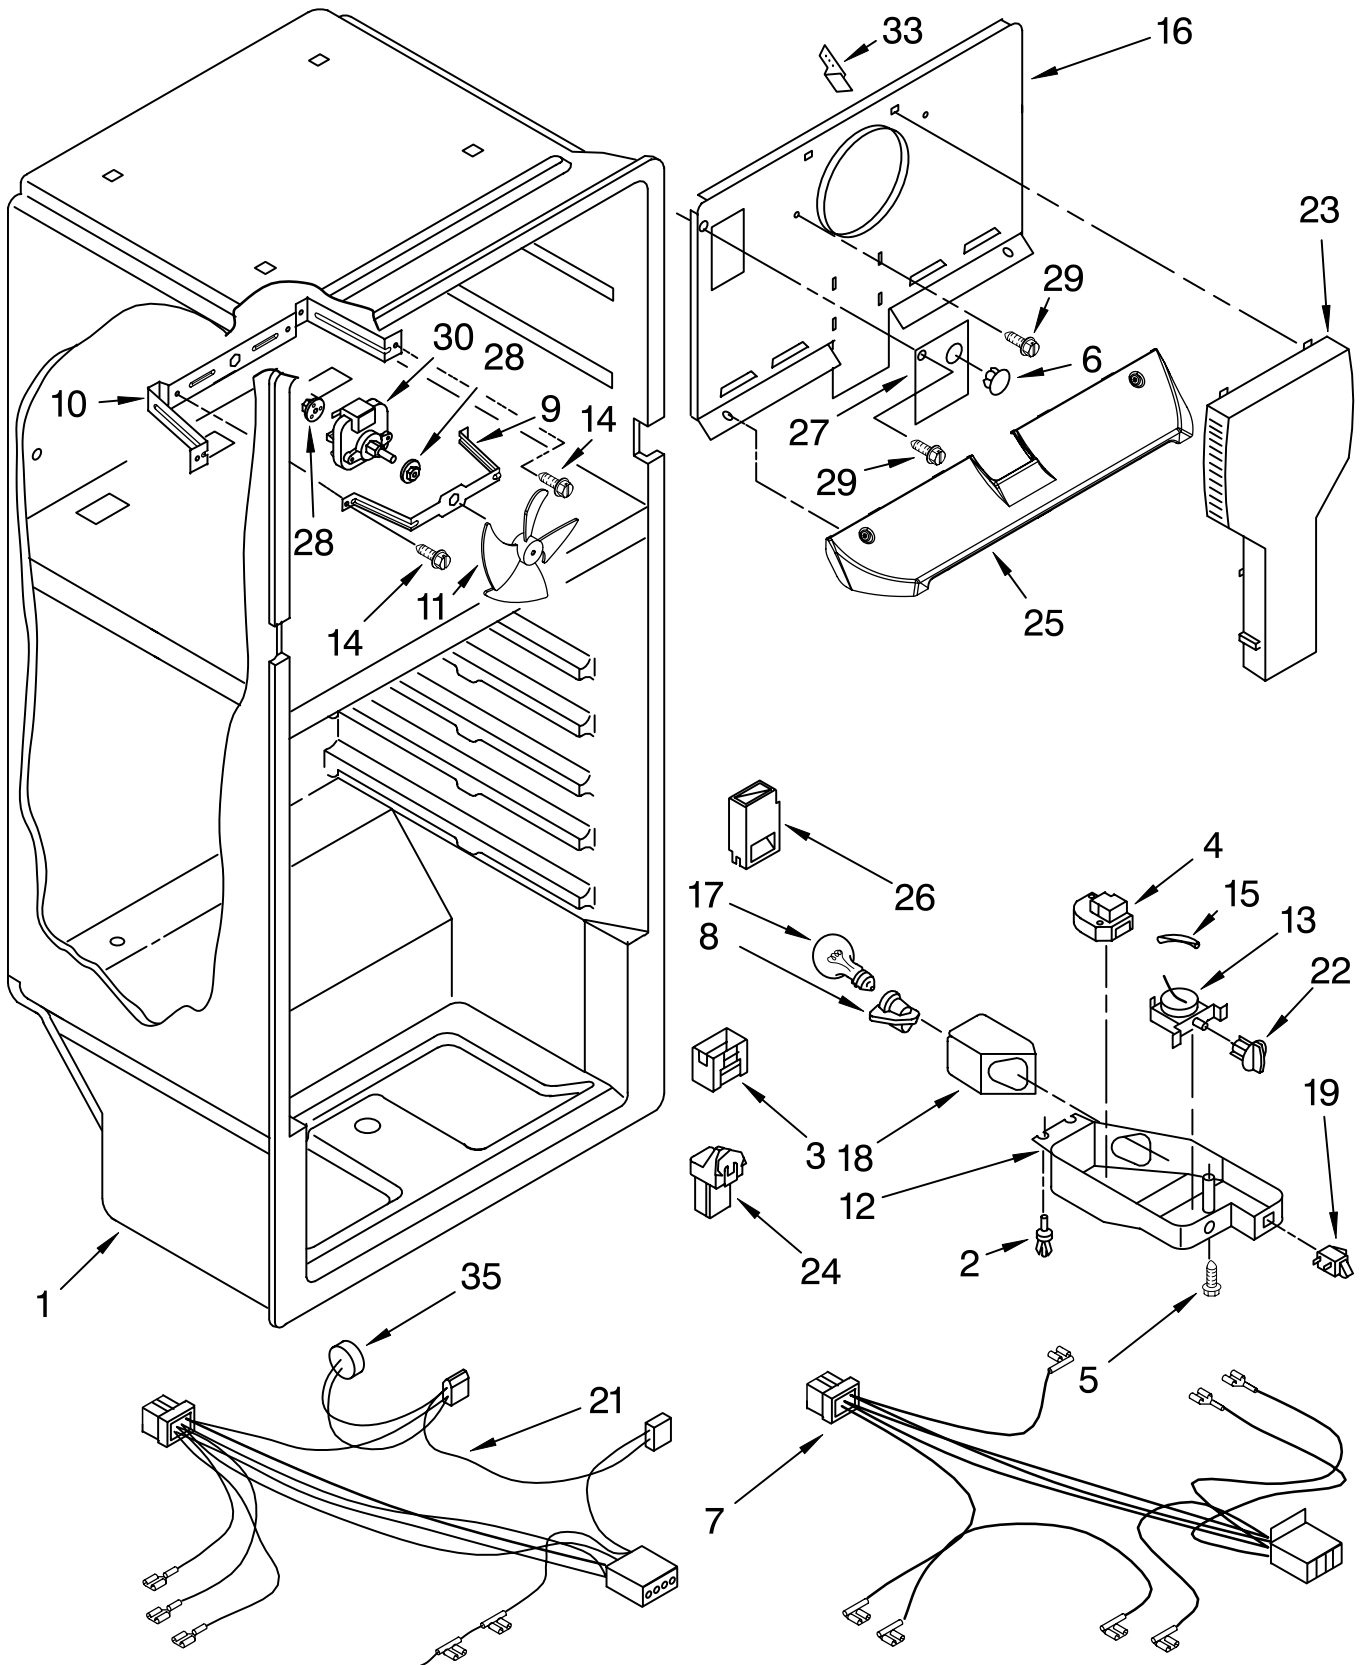

LINER PARTS

For Models: ET6WSKXSQ02, ET6WSKXST02
(White) (Biscuit)

FOR ORDERING INFORMATION REFER TO PARTS PRICE LIST

LINER PARTS

For Models: ET6WSKXSQ02, ET6WSKXST02
(White) (Biscuit)

Illus. No.	Part No.	DESCRIPTION
1		Liner (Not A Serviceable Part)
2	939962	Rivet-Plastic
3	2183061	Cover, Air Diffuser
4	2188371	Timer, Defrost
5	489174	Screw
6	941839	Hole Plug
7	2265929	Wire Assy. Control Box
8	2162085	Socket, Light
9	2197404	Fan Support Bracket
10	2197405	Fan Mounting Bracket & Bracket Assy.
11	2169141	Fan Blade
12	2215213	Control Box
13	2325700	Thermostat
14	489399	Screw
15	1118680	Thermostat Tube Barrier
16	2264669	Cover-Evaporator
17	2252970	Light Bulb
18	9791702	Light Shield
19	1118894	Rocker Arm Switch
21	2319440	Wiring-Freezer (Includes Item 35)
22	2202885	Control Knob
23	9790408	Air Tower
24	2197052	Hood And Foil Assembly
25	2261978	Cover, Air Return
26	2221992	Air Diffuser
27	2217784	Cover, Hole
28	2264462	Grommet-Motor
29	489478	Screw
30	2319208	Evaporator Fan Motor
33	2197416	Deflector, Air
35	2266066	Defrost, BI-Metal

FOR ORDERING INFORMATION REFER TO PARTS PRICE LIST