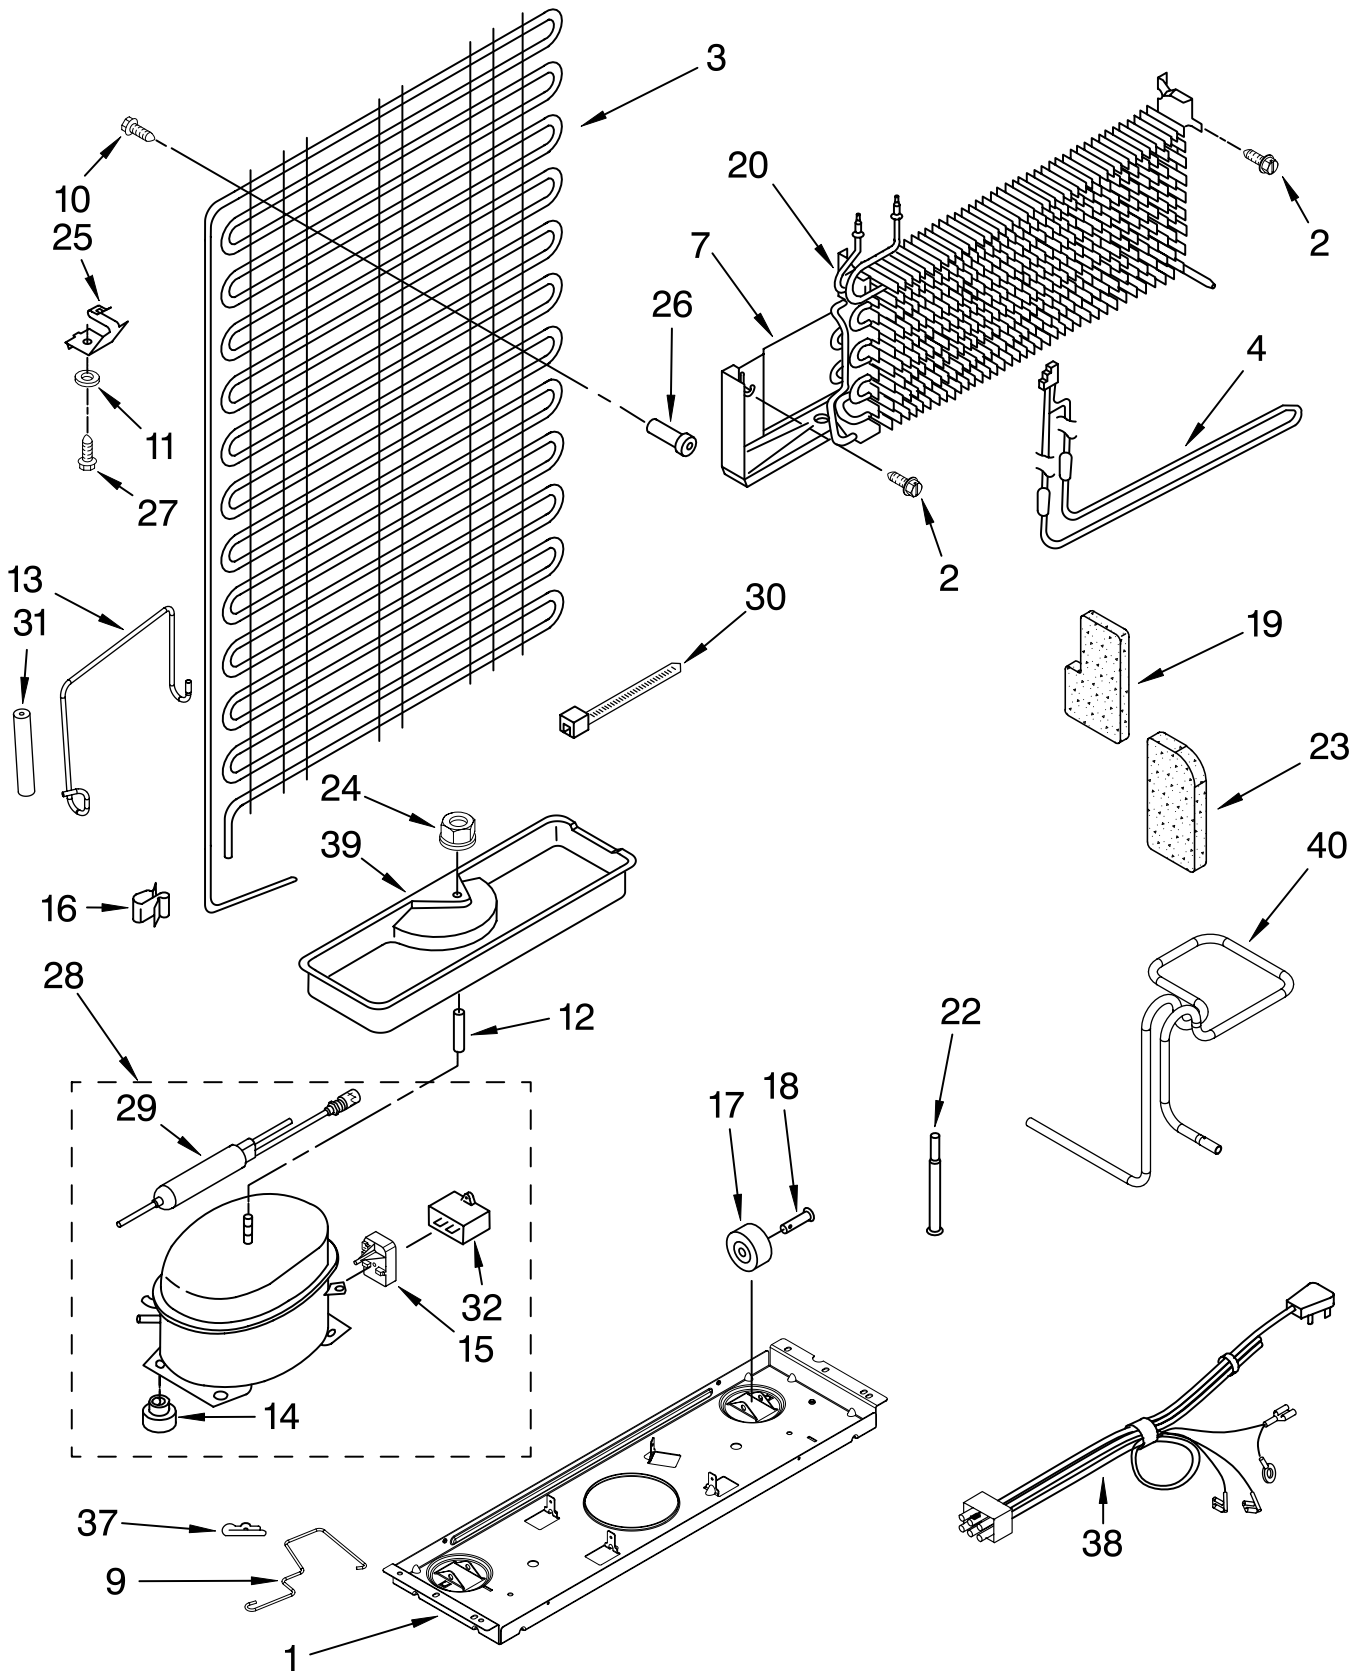

UNIT PARTS

For Models: ET6WSKXSQ02, ET6WSKXST02
(White) (Biscuit)

FOR ORDERING INFORMATION REFER TO PARTS PRICE LIST

UNIT PARTS

For Models: ET6WSKXSQ02, ET6WSKXST02
(White) (Biscuit)

Illus. No.	Part No.	DESCRIPTION
1	W10127453	Support Plate, Compressor
2	489442	Screw
3	2252730	Condenser
4	2263749	Heater, Defrost
7	2319224	Heat Shield
9	W10141545	Retainer
10	8533892	Screw
11	VS611	Washer
12	2176844	Spacer
13	W10141543	Ext. Tube-Heat
14		Grommet
	2222084	Production
	4387558	Service
15	W10128791	Start-Device Combination (Start Relay & Overload for Production Compressor Only)
16	939054	Clip, Wire
17	2150304	Roller
18	2264756	Rivet
19	2262191	Wedge-Evap.
20	2263920	Evaporator Assy.

Illus. No.	Part No.	DESCRIPTION
22	W10140201	Tube, Process
23	2262192	Wedge-Evap.
24	489153	Hex Nut
25	2172892	Clip, Condenser Mounting
26	2258452	Bracket, Condenser
27	2256637	Screw
28	W10141544	Compressor (Includes Items 14,29,& 32) (Also Order 482801 Installation Kit & 876765 Tube Kit)
29		Drier
	2317845	Service
30	2263990	Strap
31	2161302	Sleeve
32		Capacitor
	1118576	Service
	2264017	Production
37	24364001	Clip, Compressor
38	W10151654	Wire Assy. Unit
39	2176668	Tray Evaporator
40	W10141038	Tube, Discharge (Incl. Pre-Cooler)

Illus. No.	Part No.	DESCRIPTION
Following Parts Not Illustrated and Optional Parts Not Included		
	978025	Valve, Access (1/4")
	978026	Valve, Access (5/16")
	978027	Valve, Access (3/8")
	978028	Valve, Access (1/2")
	978029	Valve, Access (5/8")
	978030	Valve, Access (3/4")
	876764	Valve, Access (3/16")

REFRIGERANT CHARGE

3.75 Ozs.
(R134A)