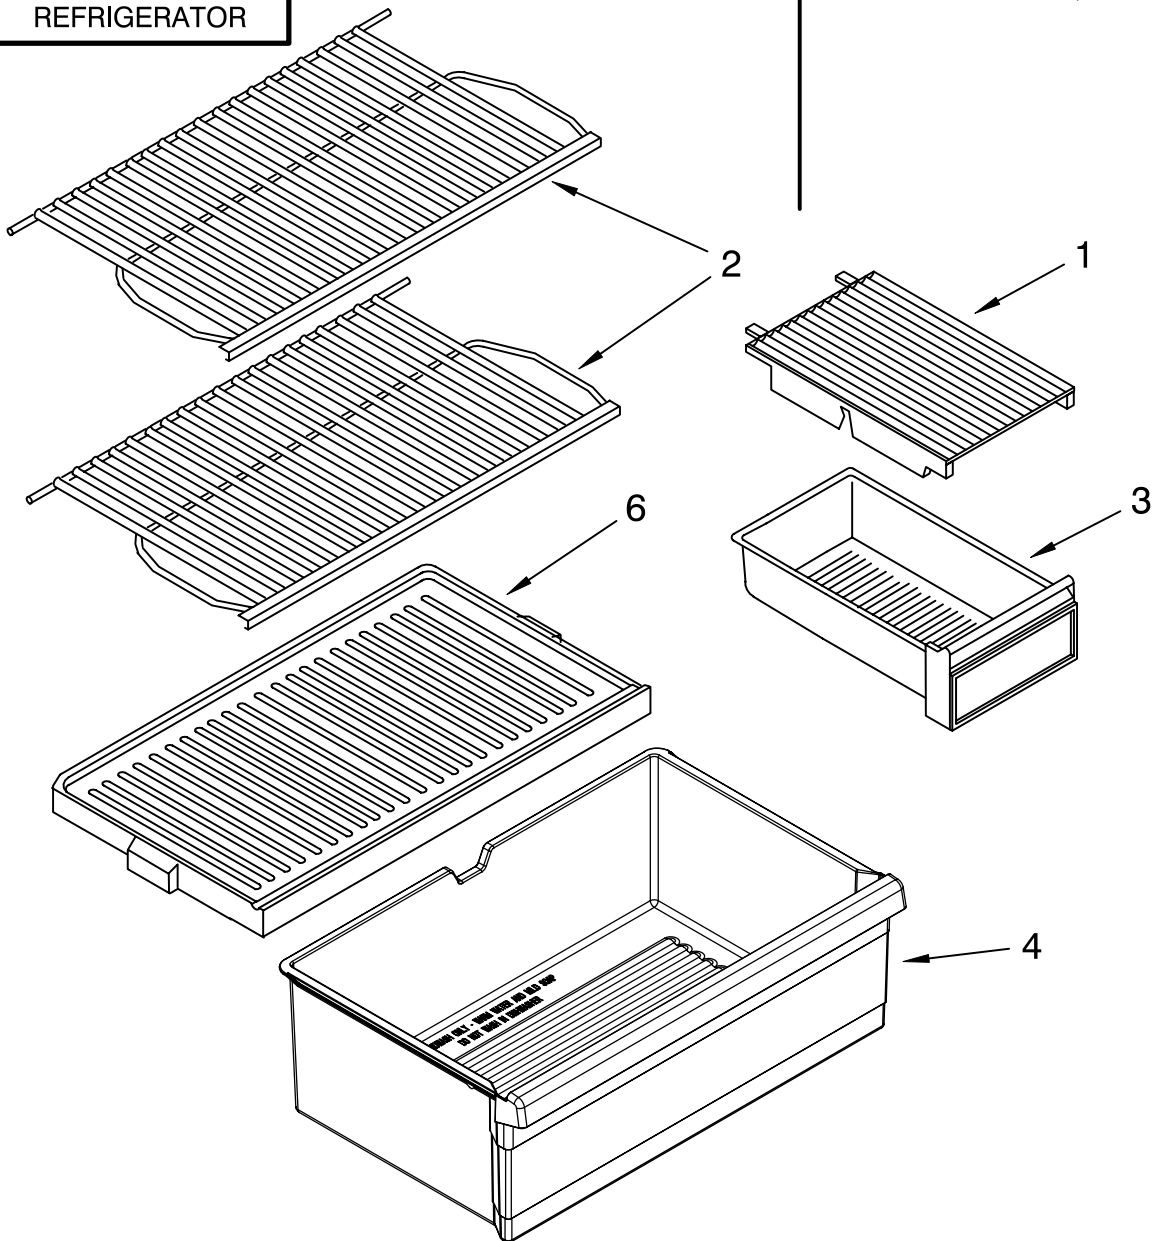

Illus. No.	Part No.	DESCRIPTION
1	9790379	Cover, Meat Pan
2	2192515	Shelf (2)
3	2183273	Meat Pan
4	2192009	Crisper Pan
5	2262654	Shelf, Ice Tray
6	9791600	Glass, Cover

REFRIGERATOR