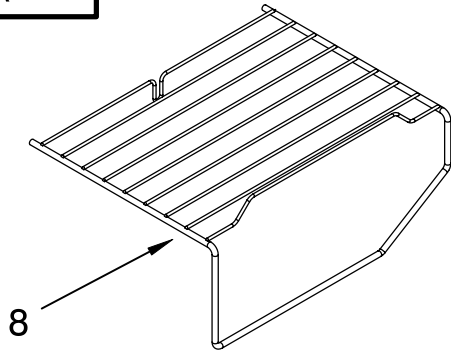

3.75 Ozs.
(R134A)

FOR ORDERING INFORMATION REFER TO PARTS PRICE LIST

SHELF PARTS

For Models: ET6WSKXSQ00, ET6WSKXST00, ET6WSKYSQ00
(White) (Biscuit) (White)

FREEZER

Illus. No.	Part No.	DESCRIPTION
1	9790379	Cover, Meat Pan
2	2192515	Shelf (2)
3	2183273	Meat Pan
4	2192009	Crisper Pan
8	2262654	Shelf, Ice Tray
9	9791600	Glass, Cover