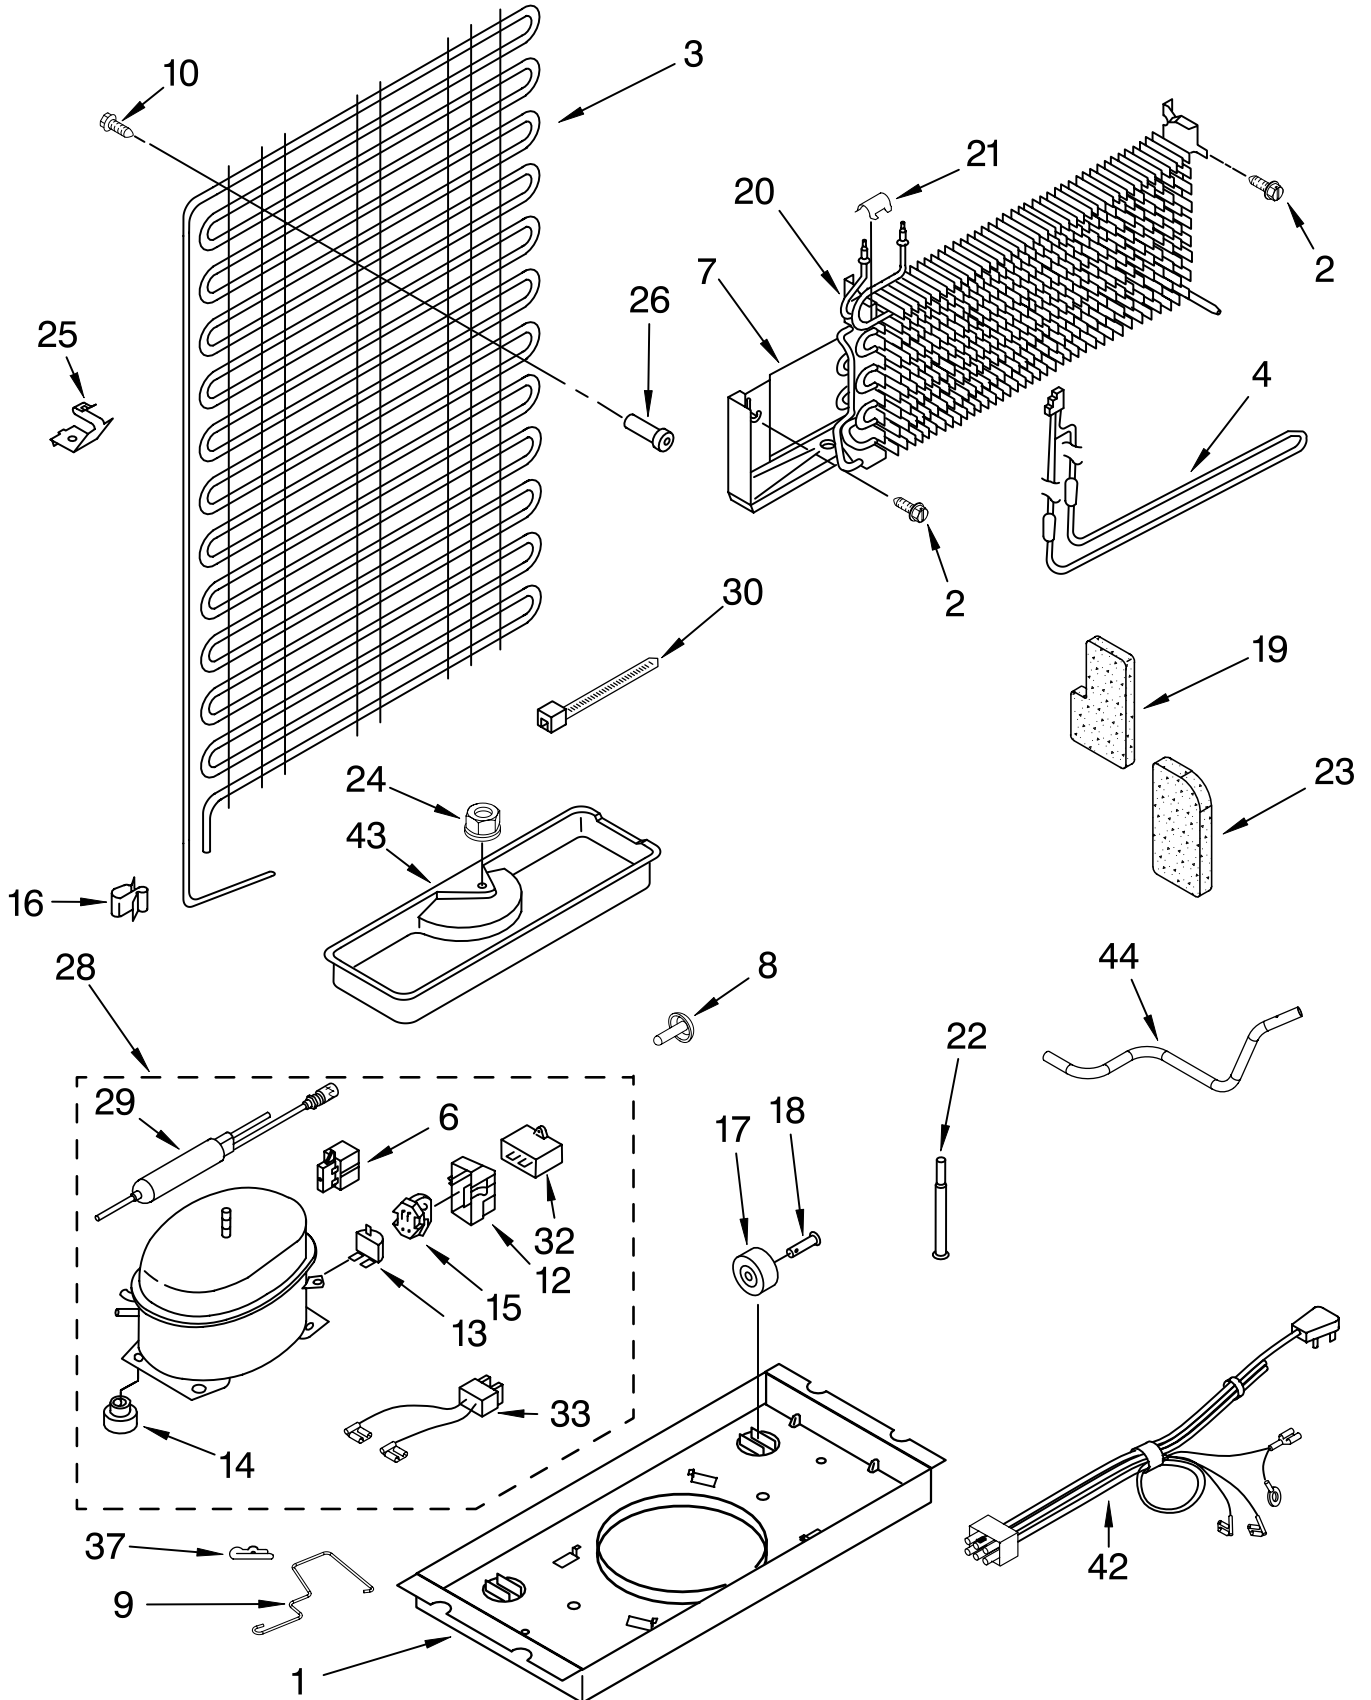

UNIT PARTS

For Models: ET6WSKXSQ00, ET6WSKXST00, ET6WSKYSQ00
(White) (Biscuit) (White)

FOR ORDERING INFORMATION REFER TO PARTS PRICE LIST

UNIT PARTS

For Models: ET6WSKXSQ00, ET6WSKXST00, ET6WSKYSQ00
(White) (Biscuit) (White)

Illus. No.	Part No.	DESCRIPTION
1	2221886	Support Plate, Compressor
2	489442	Screw
3	2252730	Condenser
4	2176942	Heater, Defrost
6	2183454	Relay (Service Only)
7	2264762	Heat Shield
8	2264516	Snap Rivet
9	2263628	Retainer
10	8533892	Screw
12		Cover
	2162358	Production
	4387731	Service
13		Overload
	2214067	Production
	4390624	Service
14		Grommet
	2222084	Production
	4387558	Service
15	2225930	Start-Device Combination (Start Relay & Overload for Production Compressor Only)
16	939054	Clip, Wire
17	2150304	Roller
18	2264756	Rivet
19	2262191	Wedge-Evap.
20	2263920	Evaporator Assy.

Illus. No.	Part No.	DESCRIPTION
21	9791833	Clip
22	2174739	Tube, Process
23	2262192	Wedge-Evap.
24	489153	Hex Nut
25	2172892	Clip, Condenser Mounting
26	2258452	Bracket, Condenser
28	2316066	Compressor (Includes Items 6,12,13,14,29, 32 & 33) (Also Order 482801 Installation Kit & 876765 Tube Kit)
29		Drier
	4387019	Service
	2201796	Production
30	2263990	Strap
32		Capacitator
	1118576	Service
	2264017	Production
33		Wire Assembly
	2172890	Production
	4387765	Service

Illus. No.	Part No.	DESCRIPTION
37	24364001	Clip, Compressor
42	2258529	Wire Assy. Unit
43	2201801	Tray Evaporator
44	2264423	Tube, Discharge

Following Parts Not Illustrated and Optional Parts Not Included

978025	Valve, Access (1/4")
978026	Valve, Access (5/16")
978027	Valve, Access (3/8")
978028	Valve, Access (1/2")
978029	Valve, Access (5/8")
978030	Valve, Access (3/4")
876764	Valve, Access (3/16")

REFRIGERANT CHARGE

3.75 Ozs.
(R134A)

FOR ORDERING INFORMATION REFER TO PARTS PRICE LIST