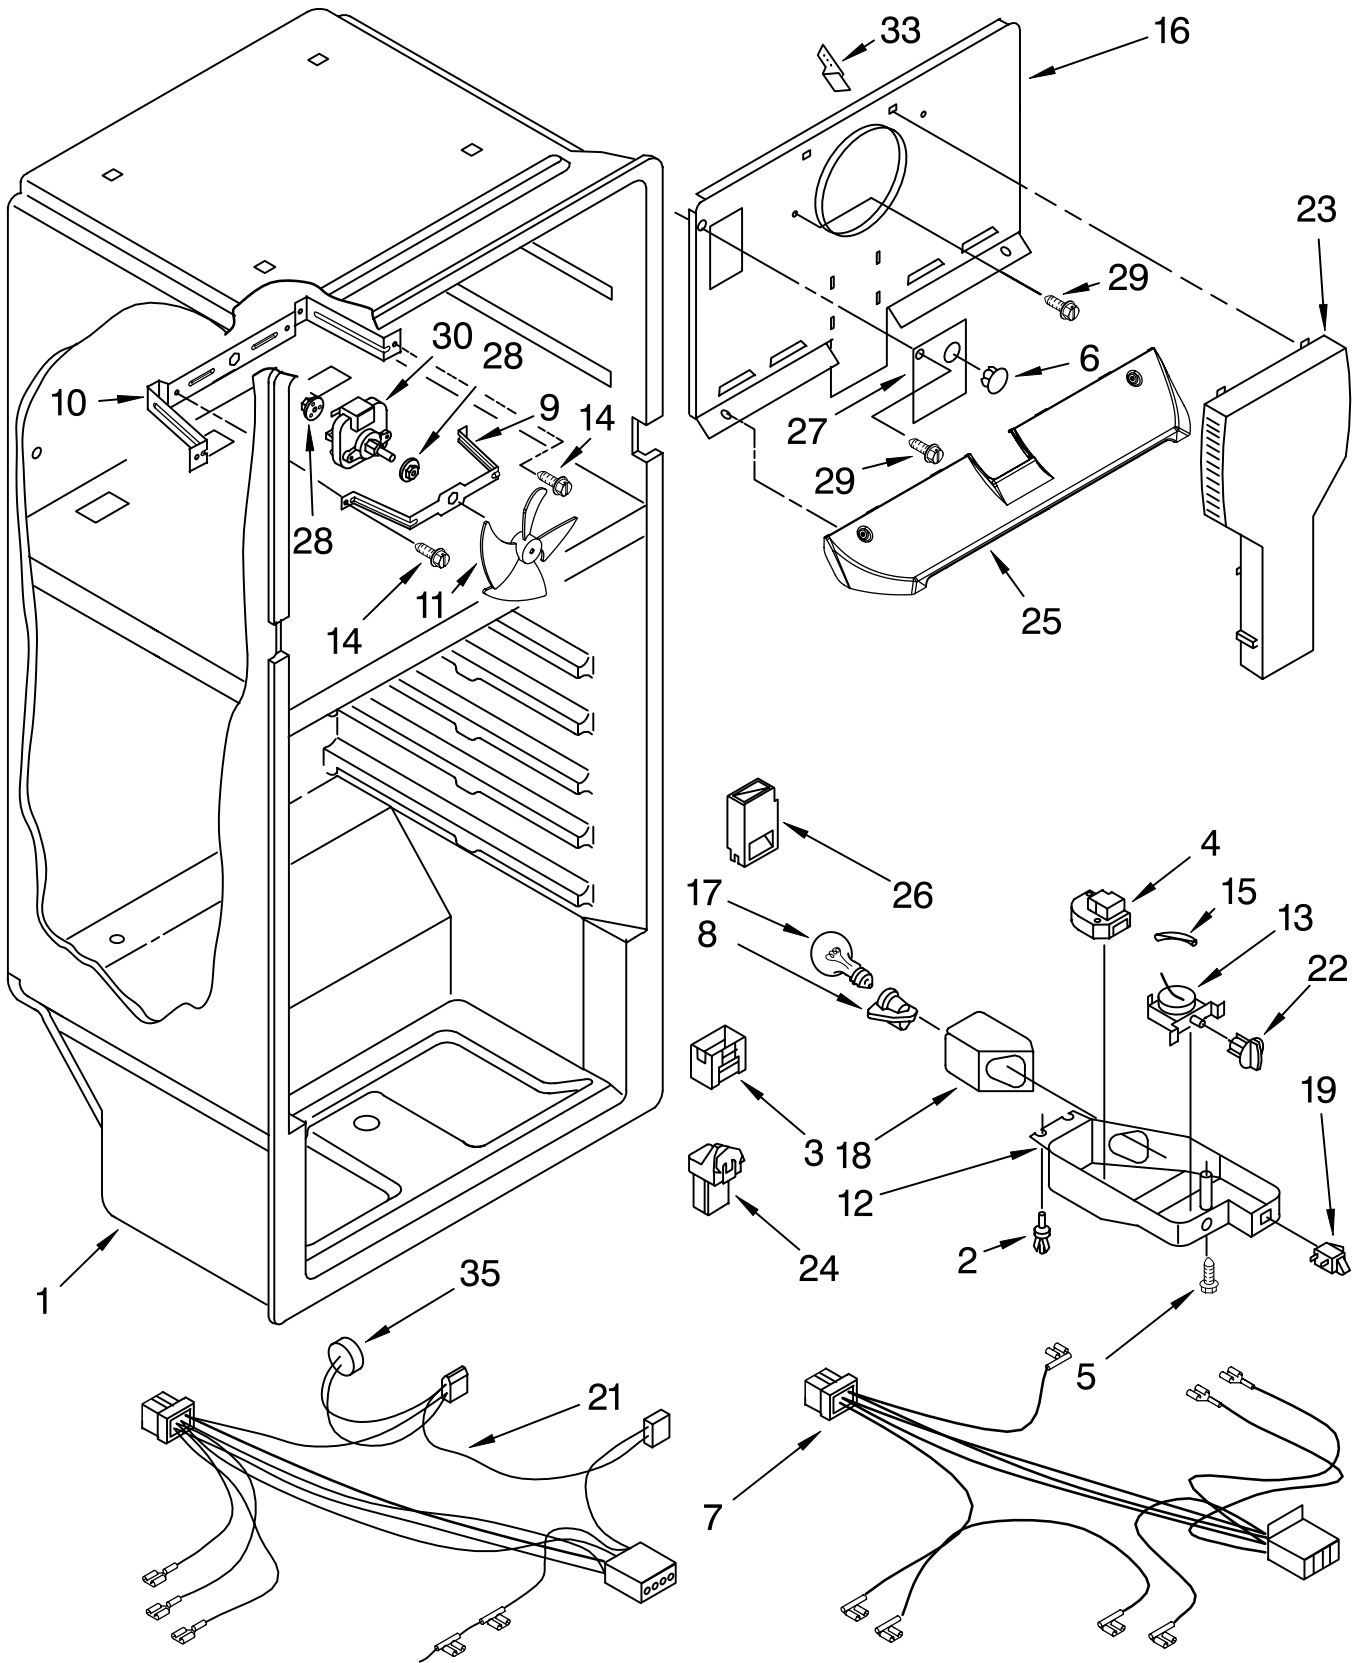

LINER PARTS

For Models: ET6WSKXSQ00, ET6WSKXST00, ET6WSKYSQ00
(White) (Biscuit) (White)

FOR ORDERING INFORMATION REFER TO PARTS PRICE LIST

LINER PARTS

For Models: ET6WSKXSQ00, ET6WSKXST00, ET6WSKYSQ00
(White) (Biscuit) (White)

Illus. No.	Part No.	DESCRIPTION
1		Liner (Not A Serviceable Part)
2	939962	Rivet-Plastic
3	2183061	Cover, Air Diffuser
4	2188371	Timer, Defrost
5	489174	Screw
6	941839	Hole Plug
7	2266219	Wire Assy. Control Box
8	2162085	Socket, Light
9	2197404	Fan Support Bracket
10	2197405	Fan Mounting Bracket & Bracket Assy.
11	2169141	Fan Blade
12	2215213	Control Box
13	2183403	Thermostat
14	489399	Screw
15	1118680	Thermostat Tube Barrier
16	2264669	Cover-Evaporator
17	2252970	Light Bulb
18	9791702	Light Shield
19	1118894	Rocker Arm Switch
21	2192096	Wiring-Freezer (Includes Item 35)
22	2202885	Control Knob
23	9790408	Air Tower
24	2197052	Hood And Foil Assembly
25	2261978	Cover, Air Return
26	2221992	Air Diffuser
27	2217784	Cover, Hole
28	2264462	Grommet-Motor
29	489478	Screw
30	2201212	Evaporator Fan Motor
33	2197416	Deflector, Air
35	2183073	Defrost, BI-Metal

FOR ORDERING INFORMATION REFER TO PARTS PRICE LIST