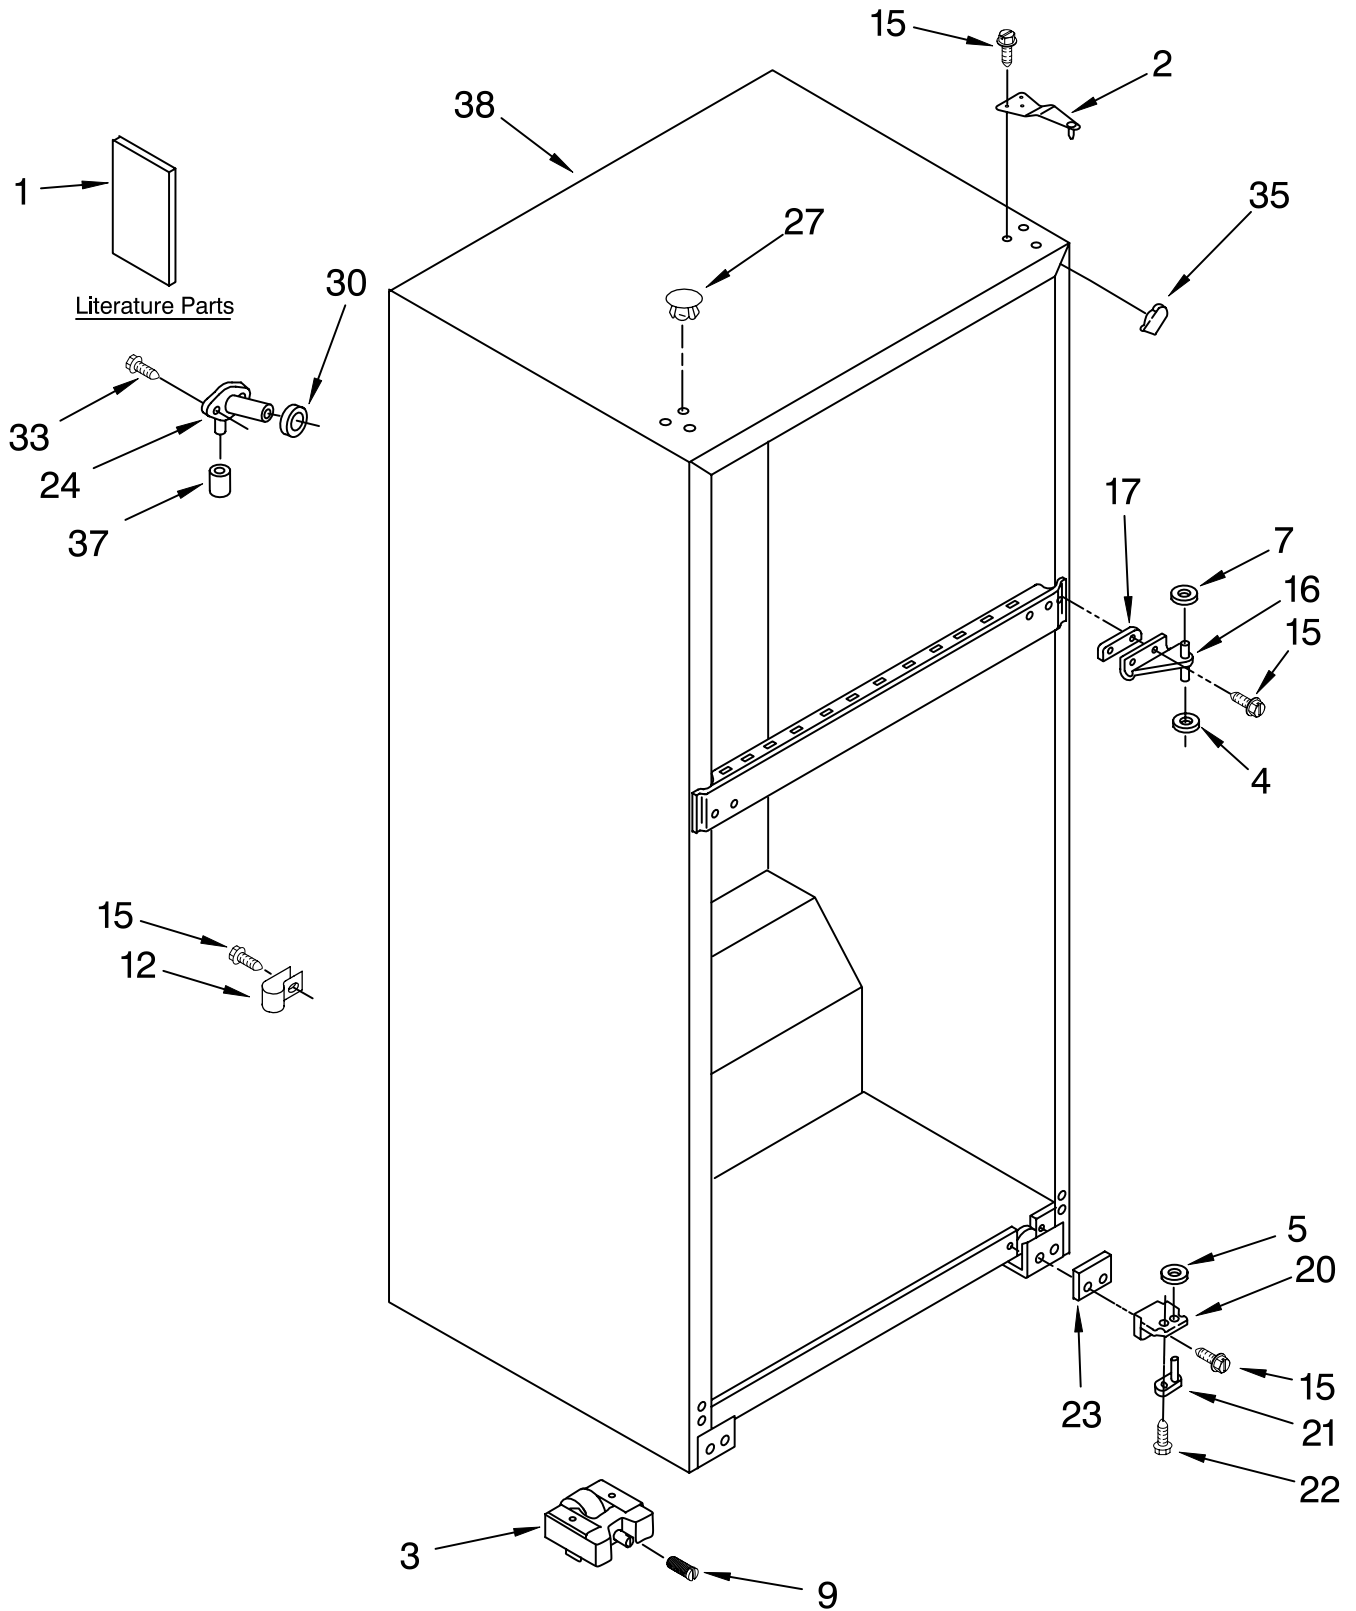

CABINET PARTS

For Models: ET6WSKXSQ00, ET6WSKXST00, ET6WSKYSQ00
(White) (Biscuit) (White)

REFRIGERATOR

FOR ORDERING INFORMATION REFER TO PARTS PRICE LIST

CABINET PARTS

For Models: ET6WSKXSQ00, ET6WSKXST00, ET6WSKYSQ00
 (White) (Biscuit) (White)

Illus. No.	Part No.	DESCRIPTION
1		Literature Parts
	2265209	Service & Wiring Sheet
	2316017	Energy Label
	2316016	Use & Care Guide
2	2261963	Hinge (Top)
3	2217757	Roller-Front
4	489341	Washer
5	488296	Washer
7	487802	Washer (7/64)
9	2222100	Screw
12	549193	Clamp-Cord
15	489497	Screw
16	2166086	Hinge, Center
17	2166043	Shim, Hinge Center
20	2221926	Hinge Butt
21	9791682	Hinge-Pin Bott.
22	3428970	Screw
23	2201567	Shim, Bottom Hinge
24	2174760	Fitting, Water Tube
27		Hole Plug
	2201012	White
	2200924	Biscuit
30	1106508	Seal
33	2262176	Screw
35		Corner Filler
	2166003	White
	2202282	Biscuit
37	487996	Cap Bushing
38		Cabinet (Not a Serviceable Part)

DOOR PARTS

For Models: ET6WSKXSQ00, ET6WSKXST00, ET6WSKYSQ00
(White) (Biscuit) (White)

FOR ORDERING INFORMATION REFER TO PARTS PRICE LIST

DOOR PARTS

For Models: ET6WSKXSQ00, ET6WSKXST00, ET6WSKYSQ00
(White) (Biscuit) (White)