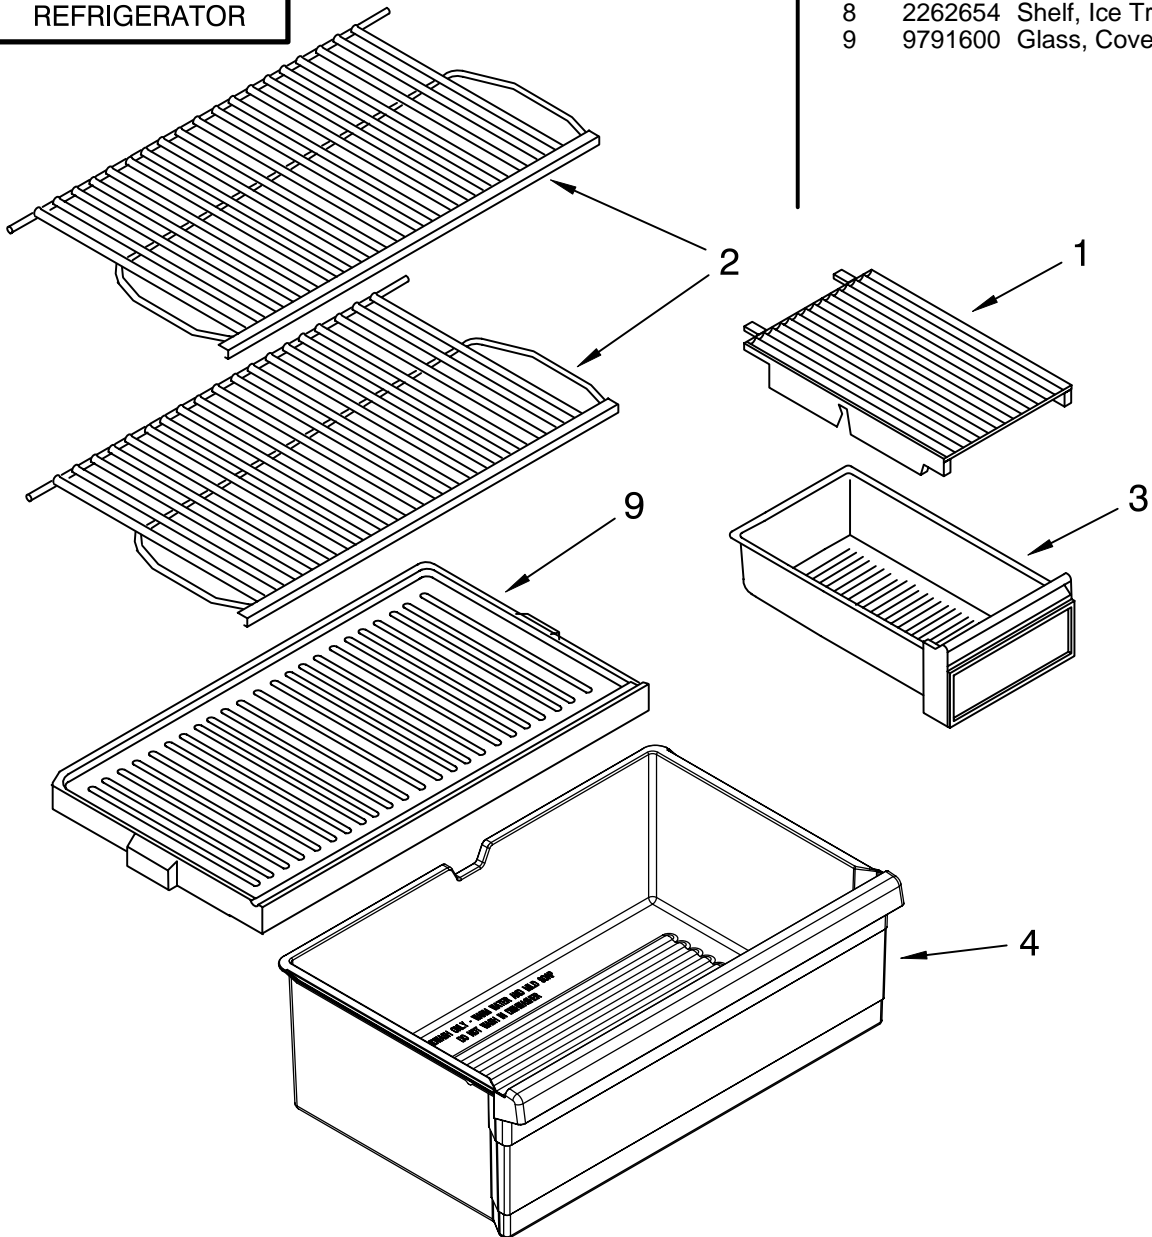

Illus. No.	Part No.	DESCRIPTION
1	9790379	Cover, Meat Pan
2	2192515	Shelf (2)
3	2183273	Meat Pan
4	2192009	Crisper Pan
8	2262654	Shelf, Ice Tray
9	9791600	Glass, Cover

REFRIGERATOR