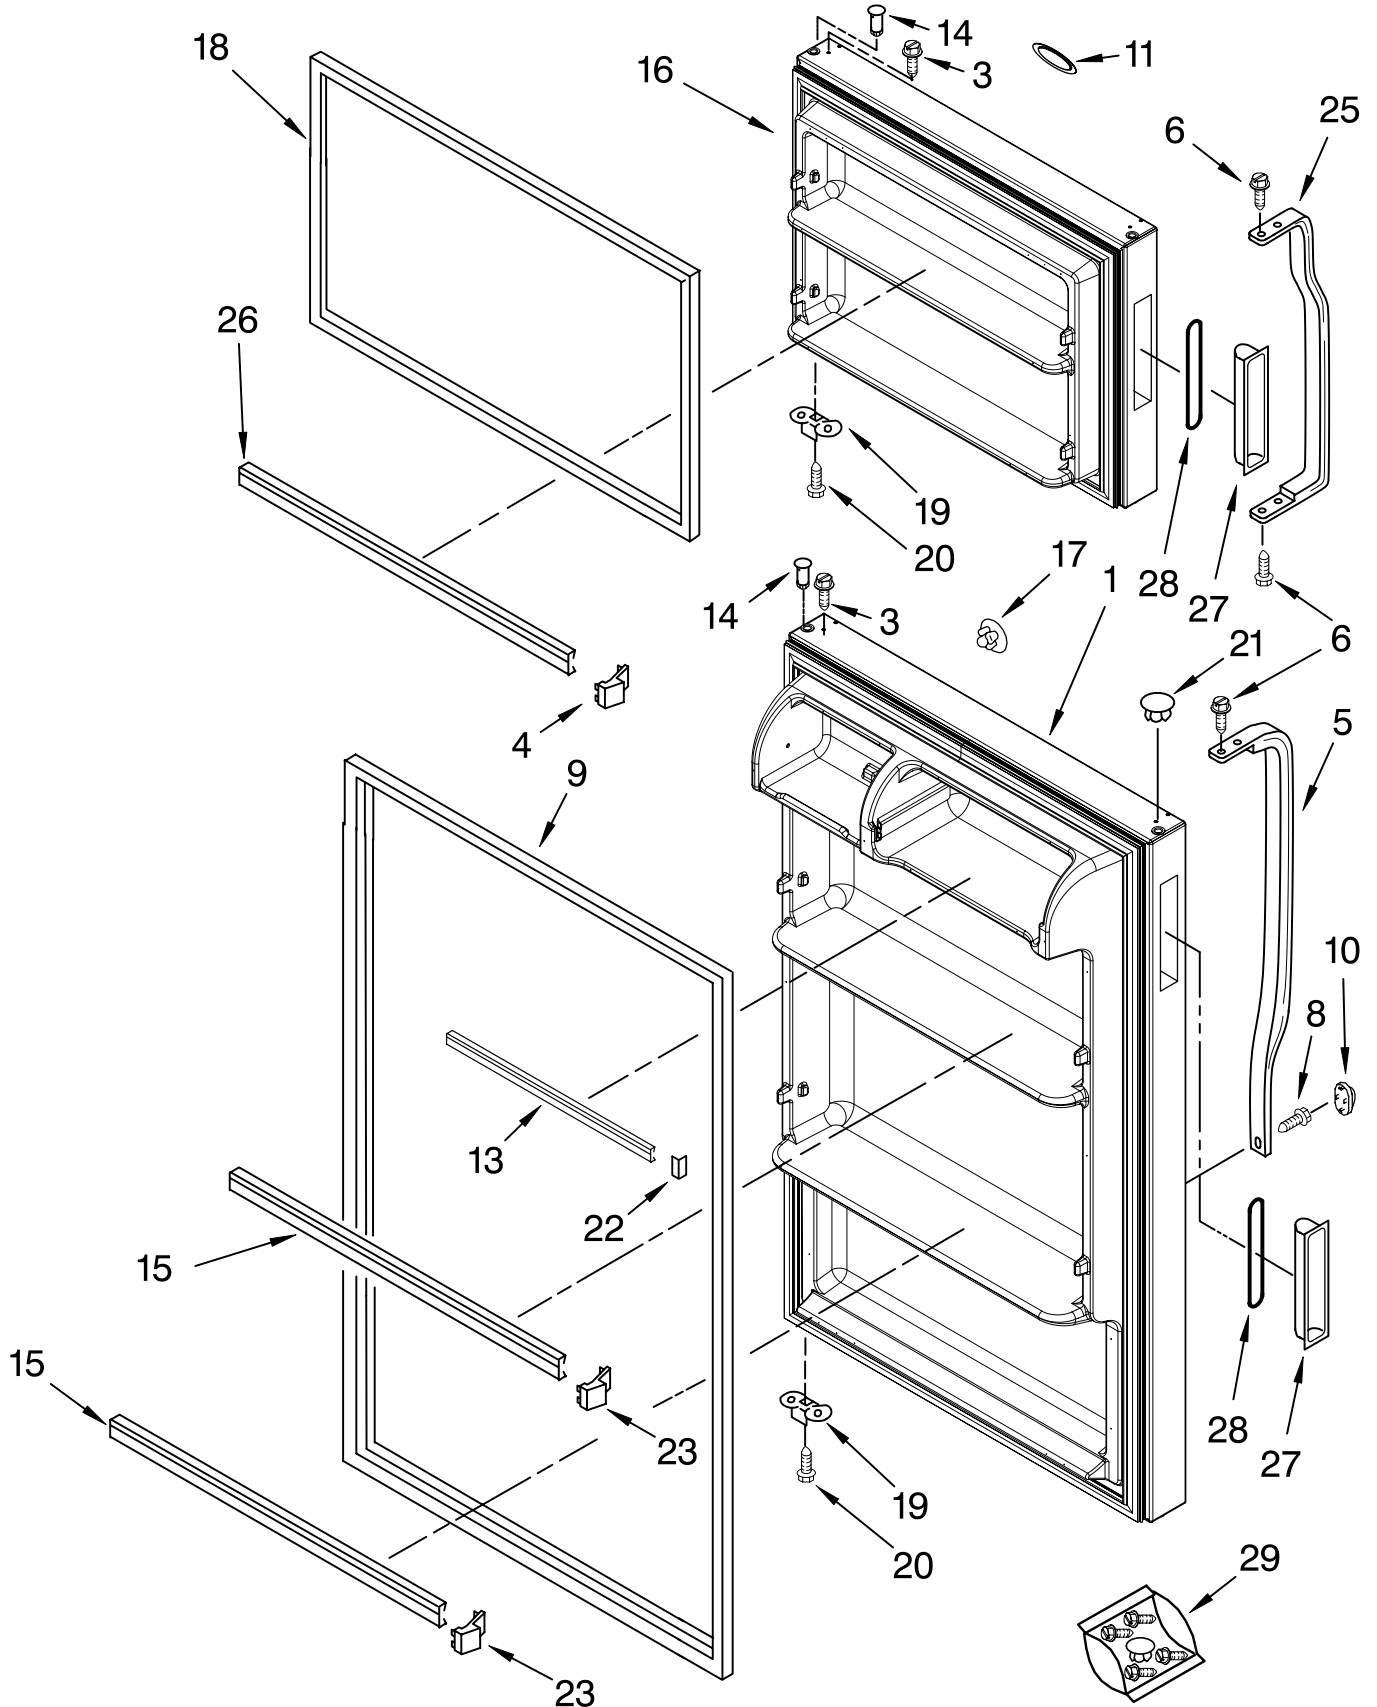

CABINET PARTS

For Models: ET6WSKXSQ00, ET6WSKXST00, ET6WSKYSQ00
(White) (Biscuit) (White)

REFRIGERATOR

FOR ORDERING INFORMATION REFER TO PARTS PRICE LIST

CABINET PARTS

For Models: ET6WSKXSQ00, ET6WSKXST00, ET6WSKYSQ00
 (White) (Biscuit) (White)

Illus. No.	Part No.	DESCRIPTION
1		Literature Parts
	2265209	Service & Wiring Sheet
	2316017	Energy Label
	2316016	Use & Care Guide
2	2261963	Hinge (Top)
3	2217757	Roller-Front
4	489341	Washer
5	488296	Washer
7	487802	Washer (7/64)
9	2222100	Screw
12	549193	Clamp-Cord
15	489497	Screw
16	2166086	Hinge, Center
17	2166043	Shim, Hinge Center
20	2221926	Hinge Butt
21	9791682	Hinge-Pin Bott.
22	3428970	Screw
23	2201567	Shim, Bottom Hinge
24	2174760	Fitting, Water Tube
27		Hole Plug
	2201012	White
	2200924	Biscuit
30	1106508	Seal
33	2262176	Screw
35		Corner Filler
	2166003	White
	2202282	Biscuit
37	487996	Cap Bushing
38		Cabinet (Not a Serviceable Part)

DOOR PARTS

For Models: ET6WSKXSQ00, ET6WSKXST00, ET6WSKYSQ00
(White) (Biscuit) (White)

FOR ORDERING INFORMATION REFER TO PARTS PRICE LIST

DOOR PARTS

For Models: ET6WSKXSQ00, ET6WSKXST00, ET6WSKYSQ00
(White) (Biscuit) (White)