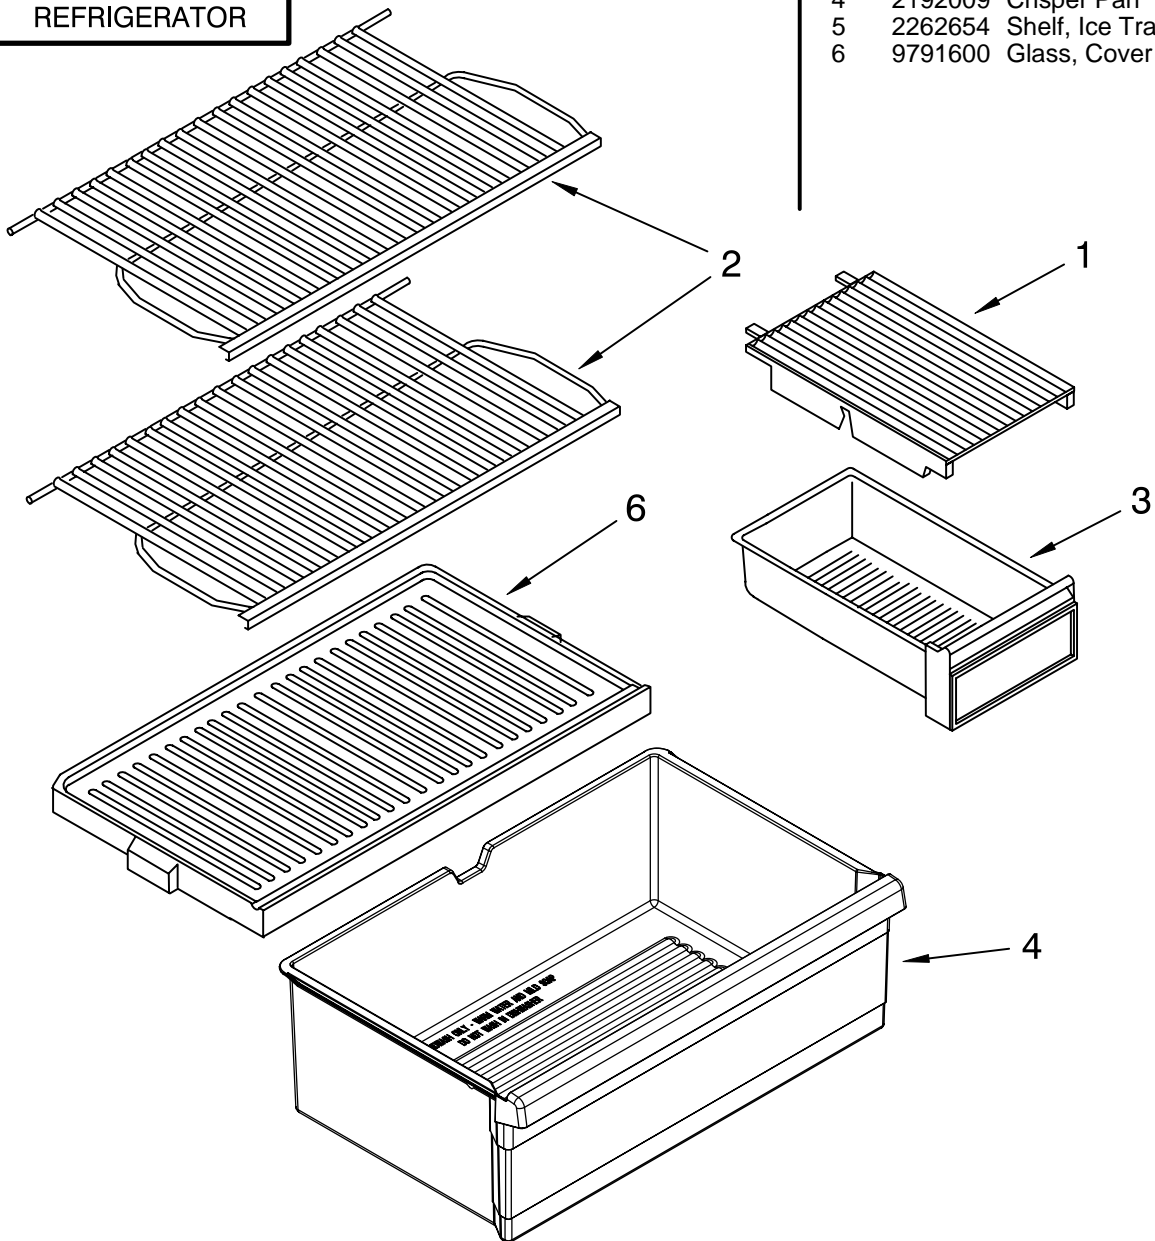

Illus. No.	Part No.	DESCRIPTION

1	9790379	Cover, Meat Pan
2	2192515	Shelf (2)
3	2183273	Meat Pan
4	2192009	Crisper Pan
5	2262654	Shelf, Ice Tray
6	9791600	Glass, Cover

REFRIGERATOR