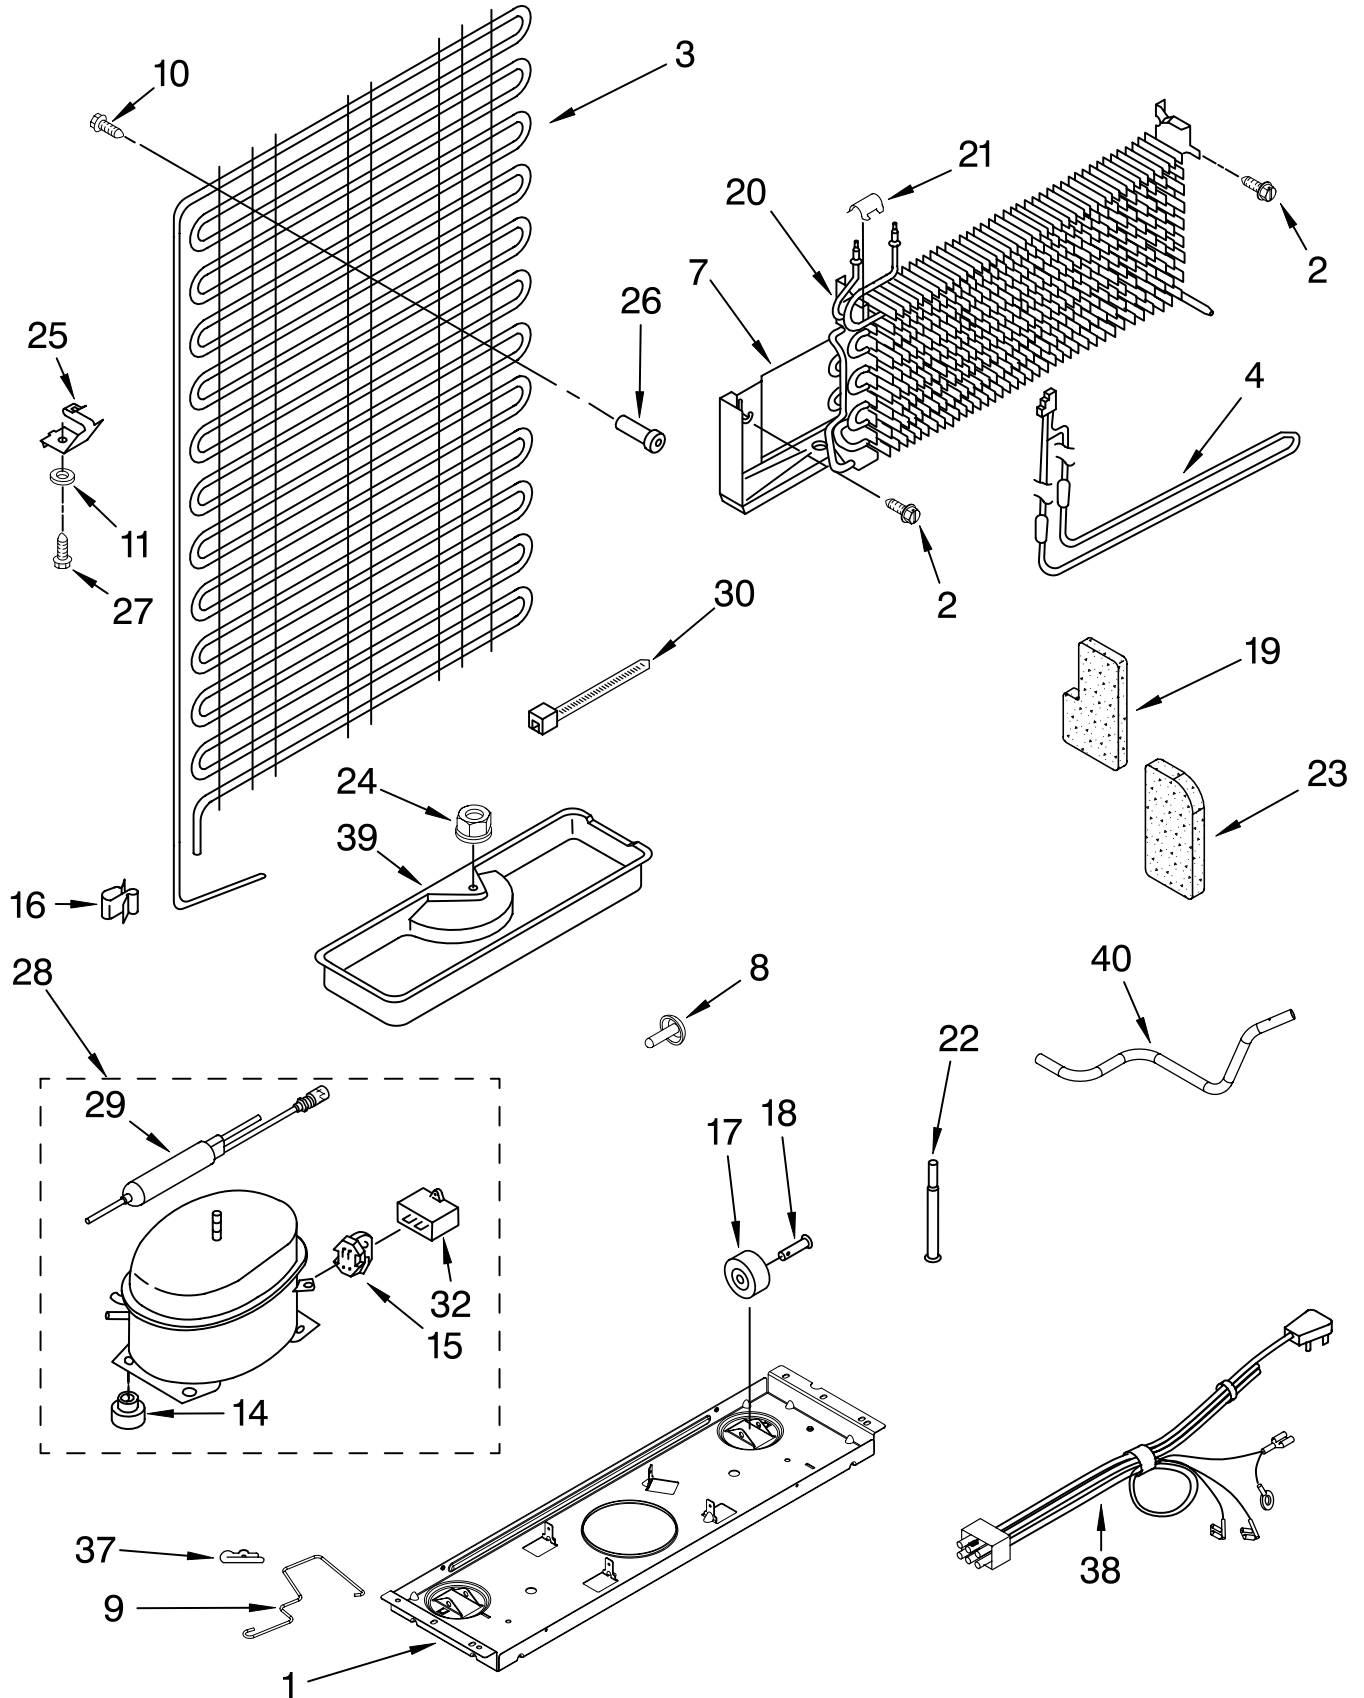

UNIT PARTS

For Models: ET6WSKXSQ01, ET6WSKXST01
(White) (Biscuit)

FOR ORDERING INFORMATION REFER TO PARTS PRICE LIST

UNIT PARTS

For Models: ET6WSKXSQ01, ET6WSKXST01
(White) (Biscuit)

Illus. No.	Part No.	DESCRIPTION	Illus. No.	Part No.	DESCRIPTION	Illus. No.	Part No.	DESCRIPTION
1	W10127453	Support Plate, Compressor	22	2174739	Tube, Process	Following Parts Not Illustrated and Optional Parts Not Included		
2	489442	Screw	23	2262192	Wedge-Evap.			
3	2252730	Condenser	24	489153	Hex Nut			
4	2263749	Heater, Defrost	25	2172892	Clip, Condenser Mounting			
7	2319224	Heat Shield	26	2258452	Bracket, Condenser			
8	2264516	Snap Rivet	27	2256637	Screw			
9	2223313	Retainer	28	2320132	Compressor (Includes Items 14,29,& 32) (Also Order 482801			
10	8533892	Screw			Installation Kit & 876765			
11	VS611	Washer			Tube Kit)			
14	2222084	Grommet Production	29		Drier			
	4387558	Service		2317845	Service			
15	2320151	Start-Device Combination (Start Relay & Overload for Production Compressor Only)	30	2263990	Strap			
			32		Capacitator			
16	939054	Clip, Wire		1118576	Service			
17	2150304	Roller		2264017	Production			
18	2264756	Rivet	37	24364001	Clip, Compressor			
19	2262191	Wedge-Evap.	38	2258529	Wire Assy. Unit			
20	2263920	Evaporator Assy.	39	2201801	Tray Evaporator			
21	9791833	Clip	40	2264423	Tube, Discharge			
						REFRIGERANT CHARGE		
						3.75 Ozs. (R134A)		

FOR ORDERING INFORMATION REFER TO PARTS PRICE LIST