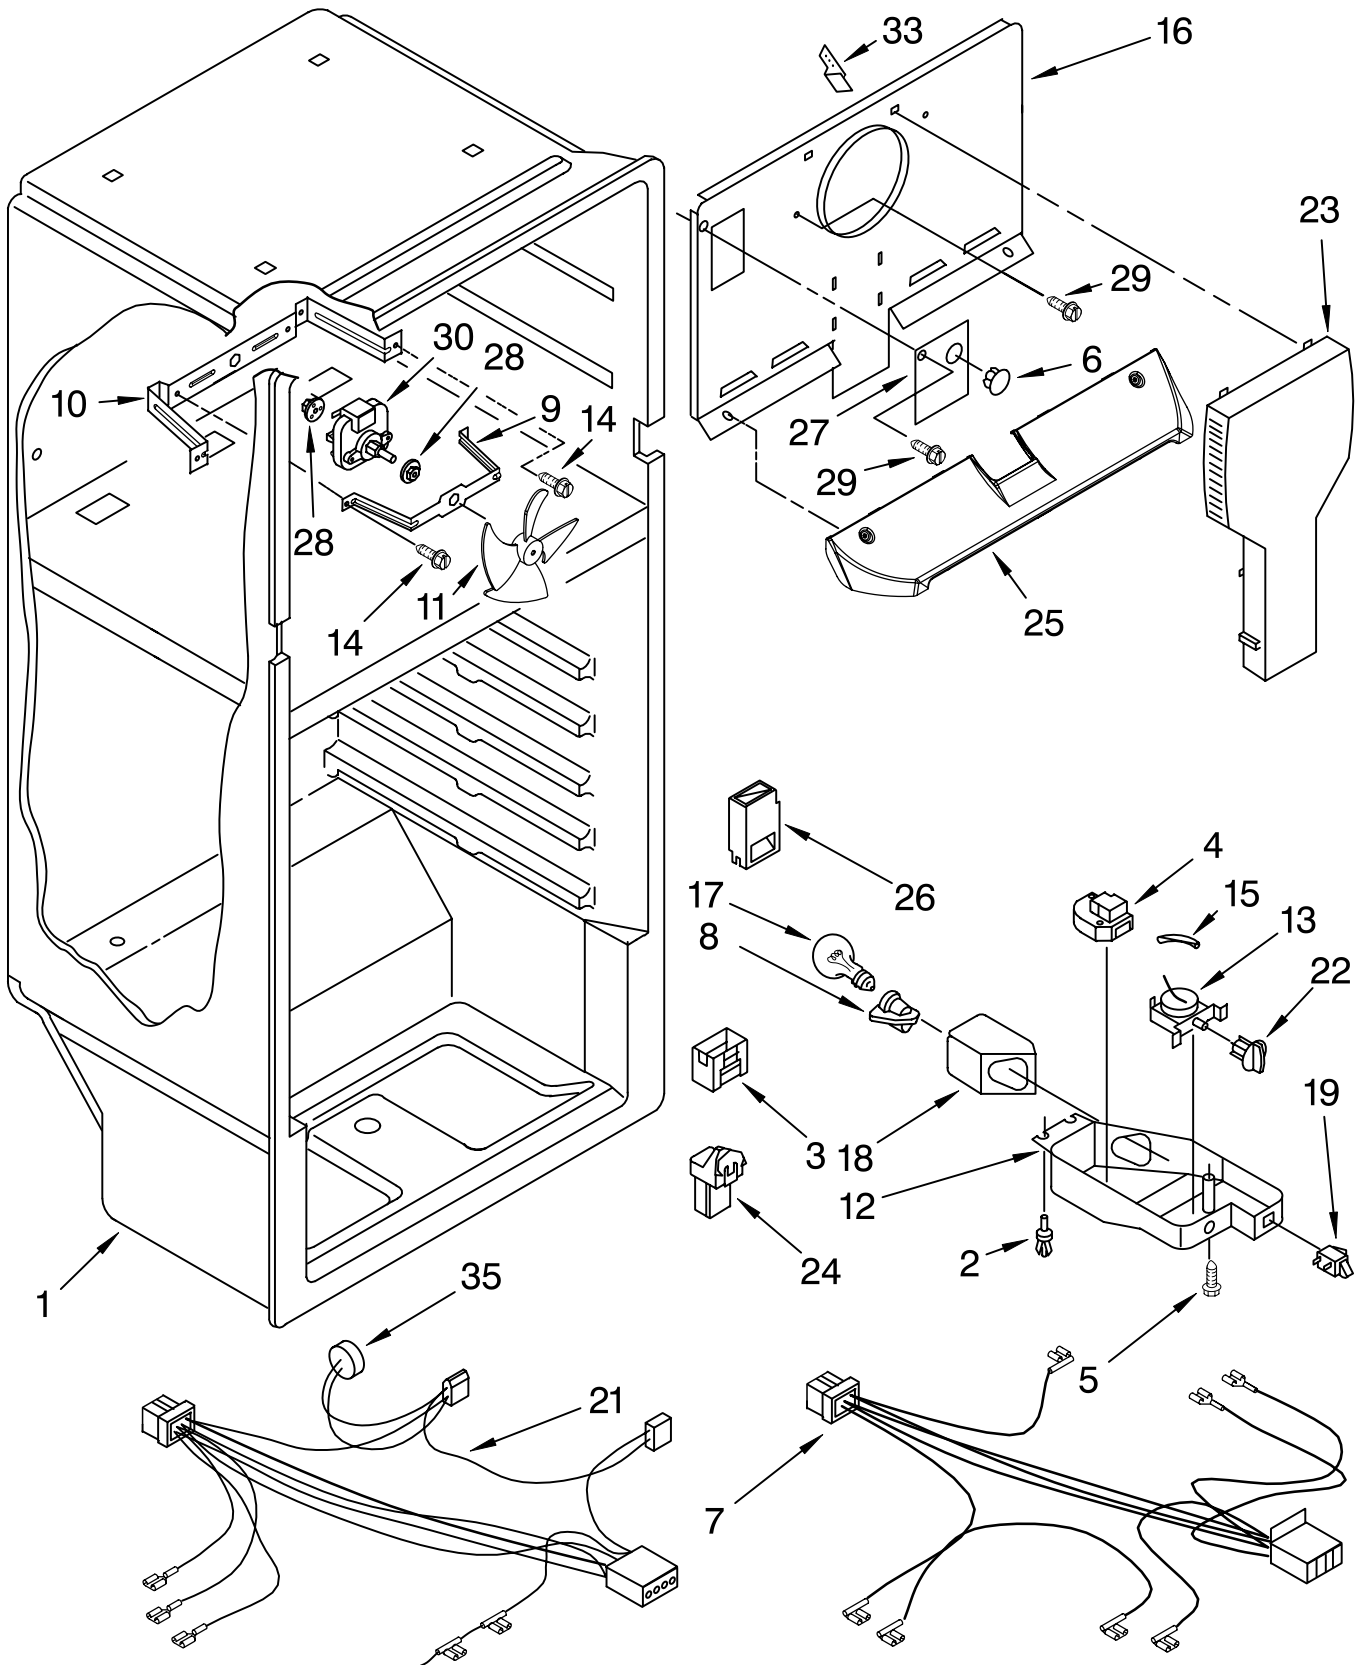

LINER PARTS

For Models: ET6WSKXSQ01, ET6WSKXST01
(White) (Biscuit)

FOR ORDERING INFORMATION REFER TO PARTS PRICE LIST

LINER PARTS

For Models: ET6WSKXSQ01, ET6WSKXST01
(White) (Biscuit)

Illus. No.	Part No.	DESCRIPTION
1		Liner (Not A Serviceable Part)
2	939962	Rivet-Plastic
3	2183061	Cover, Air Diffuser
4	2188371	Timer, Defrost
5	489174	Screw
6	941839	Hole Plug
7	2265929	Wire Assy. Control Box
8	2162085	Socket, Light
9	2197404	Fan Support Bracket
10	2197405	Fan Mounting Bracket & Bracket Assy.
11	2169141	Fan Blade
12	2215213	Control Box
13	2325700	Thermostat
14	489399	Screw
15	1118680	Thermostat Tube Barrier
16	2264669	Cover-Evaporator
17	2252970	Light Bulb
18	9791702	Light Shield
19	1118894	Rocker Arm Switch
21	2192096	Wiring-Freezer (Includes Item 35)
22	2202885	Control Knob
23	9790408	Air Tower
24	2197052	Hood And Foil Assembly
25	2261978	Cover, Air Return
26	2221992	Air Diffuser
27	2217784	Cover, Hole
28	2264462	Grommet-Motor
29	489478	Screw
30	2201212	Evaporator Fan Motor
33	2197416	Deflector, Air
35	2183073	Defrost, BI-Metal