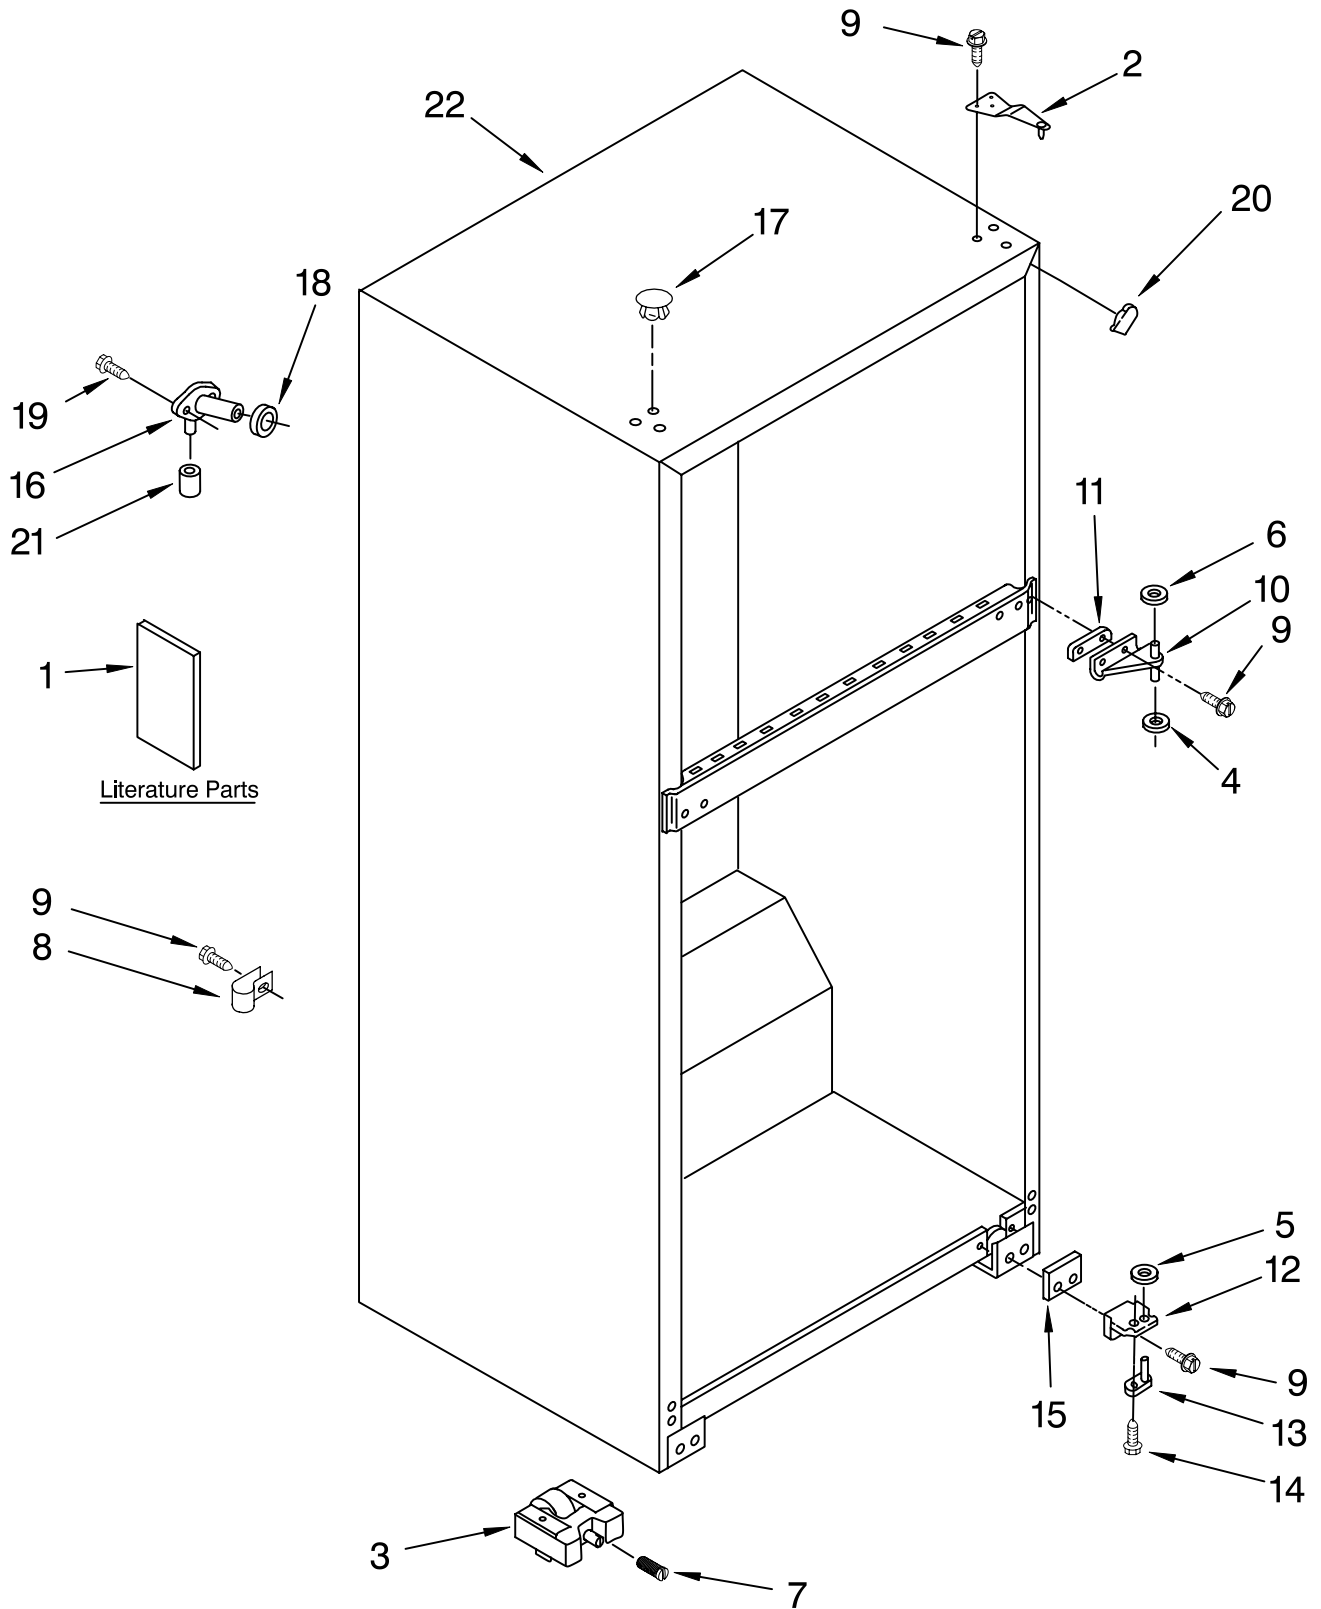

CABINET PARTS

For Models: ET6WSKXSQ01, ET6WSKXST01
(White) (Biscuit)

REFRIGERATOR

FOR ORDERING INFORMATION REFER TO PARTS PRICE LIST

CABINET PARTS

For Models: ET6WSKXSQ01, ET6WSKXST01
(White) (Biscuit)

Illus. No.	Part No.	DESCRIPTION
1		Literature Parts
	2265209	Service & Wiring Sheet
	W10123841	Energy Label
	2316016	Use & Care Guide
2	2261963	Hinge (Top)
3	2324094	Roller-Front
4	489341	Washer
5	488296	Washer
6	487576	Washer (7/64)
7	2222100	Screw
8	549193	Clamp-Cord
9	489497	Screw
10	2166086	Hinge, Center
11	2166043	Shim, Hinge Center
12	2221926	Hinge Butt
13	9791682	Hinge-Pin Bott.
14	3428970	Screw
15	2201567	Shim, Bottom Hinge
16	2174760	Fitting, Water Tube
17		Hole Plug
	2201012	White
	2200924	Biscuit
18	1106508	Seal
19	2262176	Screw
20		Corner Filler
	2166003	White
	2202282	Biscuit
21	487996	Cap
22		Bushing Cabinet (Not a Serviceable Part)

DOOR PARTS

For Models: ET6WSKXSQ01, ET6WSKXST01
(White) (Biscuit)

FOR ORDERING INFORMATION REFER TO PARTS PRICE LIST

DOOR PARTS

For Models: ET6WSKXSQ01, ET6WSKXST01
(White) (Biscuit)

Illus. No.	Part No.	DESCRIPTION
1		Refrigerator Door (Includes Illus. 9 & 14)
	2316340W	White
	2316340T	Biscuit
3	8281206	Screw
4	2156003	Trim, Endcap
5		Handle, Refrigerator
	2221946W	White
	2221946T	Biscuit
6	489357	Screw
8	8281146	Screw
9	2264507	Door Gasket, Magnetic
10		Screw Cover
	2202819W	White
	2202819T	Biscuit
11	2262218	Nameplate
13	2266729	Trim, Door Shelf
14	2262054	Thimble
15	2266738	Trim, Door
16		Freezer Door
	2316341W	White
	2316341T	Biscuit (Includes Illus. 14 & 18)
17		Hole Plug, Handle
	2189000	White
	2200936	Biscuit
18	2263257	Door Gasket, Magnetic
19	2189202	Bracket, Door Stop
20	488921	Screw
21		Hole Plug
	2212648	White
	2212649	Biscuit
22	2156007	Plug, Trim
23	2195916	Trim, Endcap
25		Handle, Freezer
	2202098	White
	2215015	Biscuit
26	2266727	Trim, Endcap
27	984493	Handle, Door Snap in
29	2262996	Kit for Omit Bow Handle Unit