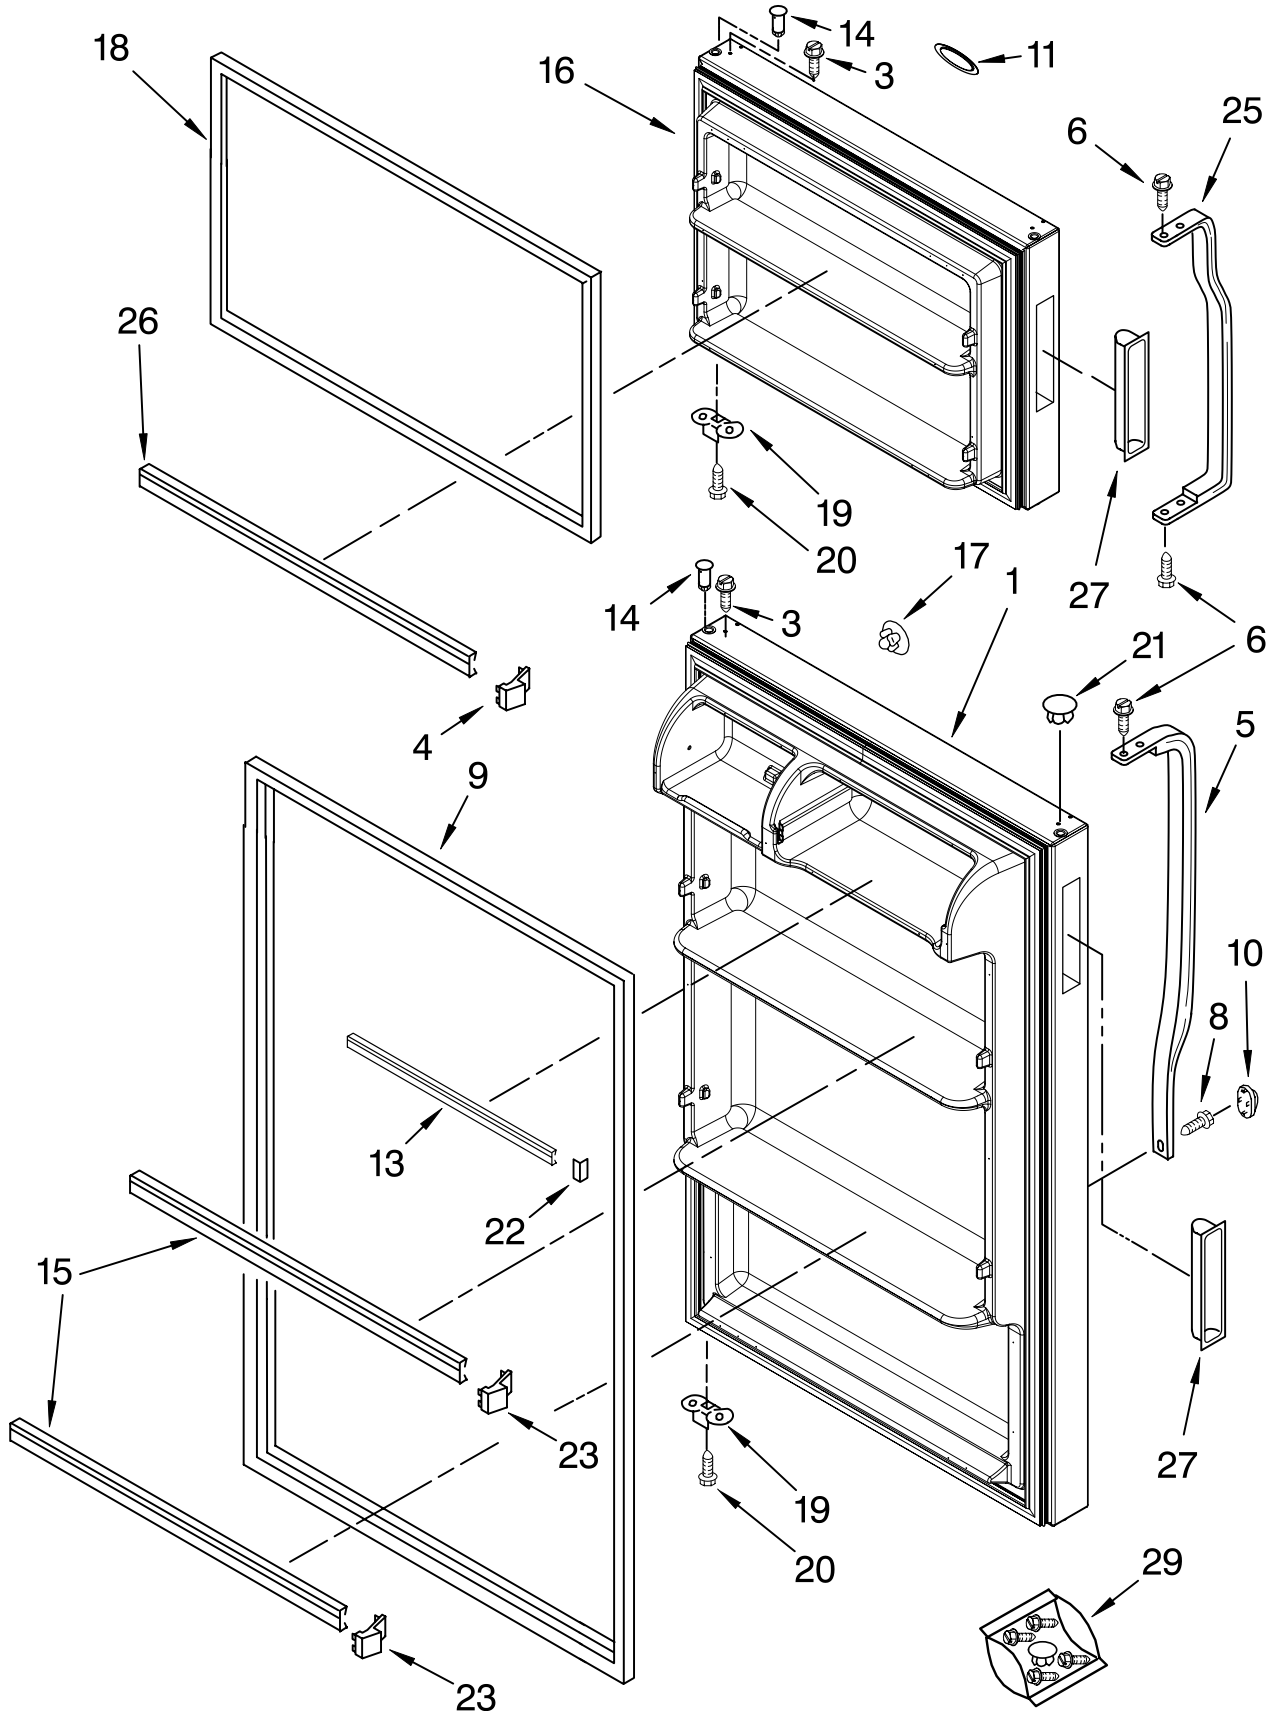

CABINET PARTS

For Models: ET6WSKXSQ01, ET6WSKXST01
(White) (Biscuit)

REFRIGERATOR

FOR ORDERING INFORMATION REFER TO PARTS PRICE LIST

CABINET PARTS

For Models: ET6WSKXSQ01, ET6WSKXST01
(White) (Biscuit)

Illus. No.	Part No.	DESCRIPTION
1		Literature Parts
	2265209	Service & Wiring Sheet
	W10123841	Energy Label
	2316016	Use & Care Guide
2	2261963	Hinge (Top)
3	2324094	Roller-Front
4	489341	Washer
5	488296	Washer
6	487576	Washer (7/64)
7	2222100	Screw
8	549193	Clamp-Cord
9	489497	Screw
10	2166086	Hinge, Center
11	2166043	Shim, Hinge Center
12	2221926	Hinge Butt
13	9791682	Hinge-Pin Bott.
14	3428970	Screw
15	2201567	Shim, Bottom Hinge
16	2174760	Fitting, Water Tube
17		Hole Plug
	2201012	White
	2200924	Biscuit
18	1106508	Seal
19	2262176	Screw
20		Corner Filler
	2166003	White
	2202282	Biscuit
21	487996	Cap
22		Bushing Cabinet (Not a Serviceable Part)

DOOR PARTS

For Models: ET6WSKXSQ01, ET6WSKXST01
(White) (Biscuit)

FOR ORDERING INFORMATION REFER TO PARTS PRICE LIST

DOOR PARTS

For Models: ET6WSKXSQ01, ET6WSKXST01
(White) (Biscuit)

Illus. No.	Part No.	DESCRIPTION
1		Refrigerator Door (Includes Illus. 9 & 14)
	2316340W	White
	2316340T	Biscuit
3	8281206	Screw
4	2156003	Trim, Endcap
5		Handle, Refrigerator
	2221946W	White
	2221946T	Biscuit
6	489357	Screw
8	8281146	Screw
9	2264507	Door Gasket, Magnetic
10		Screw Cover
	2202819W	White
	2202819T	Biscuit
11	2262218	Nameplate
13	2266729	Trim, Door Shelf
14	2262054	Thimble
15	2266738	Trim, Door
16		Freezer Door
	2316341W	White
	2316341T	Biscuit (Includes Illus. 14 & 18)
17		Hole Plug, Handle
	2189000	White
	2200936	Biscuit
18	2263257	Door Gasket, Magnetic
19	2189202	Bracket, Door Stop
20	488921	Screw
21		Hole Plug
	2212648	White
	2212649	Biscuit
22	2156007	Plug, Trim
23	2195916	Trim, Endcap
25		Handle, Freezer
	2202098	White
	2215015	Biscuit
26	2266727	Trim, Endcap
27	984493	Handle, Door Snap in
29	2262996	Kit for Omit Bow Handle Unit