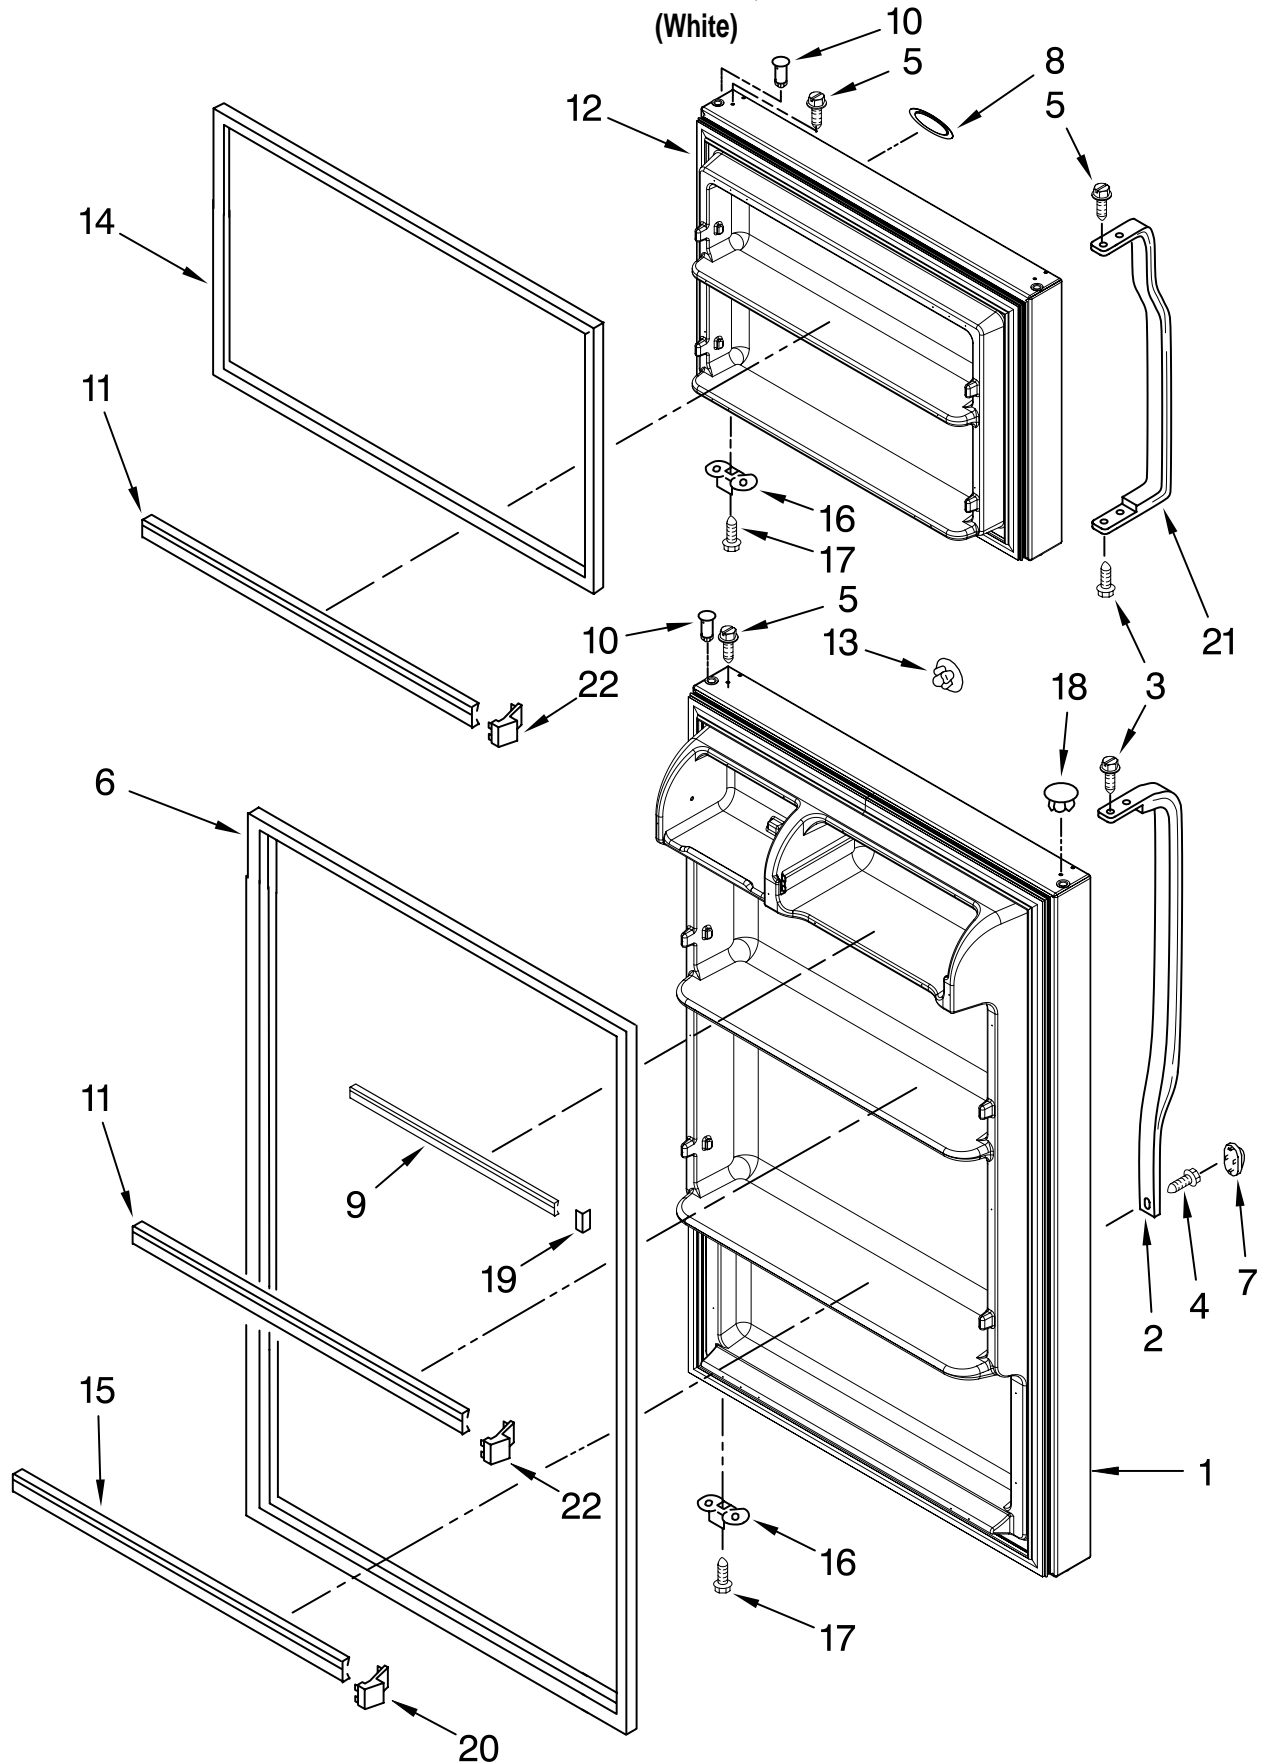

Following May Be Purchased

DO-IT-YOURSELF REPAIR MANUALS

	677969	Do-It-Yourself Manual Ref./Fzr.
2	2261963	Hinge (Top)
3	W10142530	Roller-Front
5	487576	Washer
6	W10133299	Screw, Adjustment
7	549193	Clamp-Cord
8	489497	Screw
9	2166086	Hinge, Center
10	2166043	Shim, Hinge Center
11	2325482	Hinge Butt
12	2325483	Hinge-Pin Bott.
13	3428970	Screw
14	2201567	Shim, Bottom Hinge
15	2174760	Fitting, Water Tube
16		Hole Plug (6)
	2201012	White
17	1106508	Seal
18	2262176	Screw
19		Corner Filler
	2166003	White
20	487996	Cap Bushing
21	487802	Washer
22	489341	Washer
23		Cabinet (Not A Serviceable Part)

DOOR PARTS

For Models: ET5WSEXVQ00

(White)

FOR ORDERING INFORMATION REFER TO PARTS PRICE LIST

DOOR PARTS

For Models: ET5WSEXVQ00

(White)

Illus. No.	Part No.	DESCRIPTION
1		Refrigerator Door Includes, Item #6
	2316383W	White
2		Handle
	2221946W	White
3	489357	Screw
4	8281146	Screw
5	8281206	Screw
6	W10190033	Door Gasket-RC Magnetic
7		Cover, Screw
	2202819W	White
8	2262218	Nameplate
9	2266729	Trim, Door Shelf (Upper)
10	2262054	Thimble
11	2266727	Trim, Door (Middle)
12		Freezer Door Includes, Item #14
	2316026W	White
13		Hole Plug
	2189000	White
14	W10190031	Door Gasket-FC Magnetic
15	2266738	Trim, Door Shelf (Lower)
16	2189202	Bracket, Door Stop
17	488921	Screw
18		Hole Plug
	2212648	White
19	2156007	Plug-Trim
20	2195916	Plug-Trim
21		Handle, FC
	2202098	White
22	2156003	End Cap-Trim