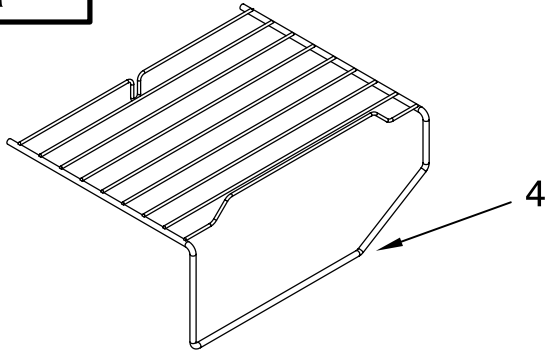

Illus. No.	Part No.	DESCRIPTION
Following Parts Not Illustrated and Optional Parts Not Included		
	978025	Valve, Access (1/4")
	978026	Valve, Access (5/16")
	978027	Valve, Access (3/8")
	978028	Valve, Access (1/2")
	978029	Valve, Access (5/8")
	978030	Valve, Access (3/4")
	876764	Valve, Access (3/16")

REFRIGERANT CHARGE

3.75 Ozs.
(R134A)

SHELF PARTS

For Models: ET5WSEXVQ00

(White)

FREEZER

REFRIGERATOR

Illus. No.	Part No.	DESCRIPTION
------------	----------	-------------

- | | | |
|---|-----------|-----------------|
| 1 | 2192515 | Shelf (2) |
| 2 | 9791600 | Crisper Cover |
| 3 | 2192009 | Crisper Pan |
| 4 | W10142524 | Shelf, Ice Tray |

FOR ORDERING INFORMATION REFER TO PARTS PRICE LIST