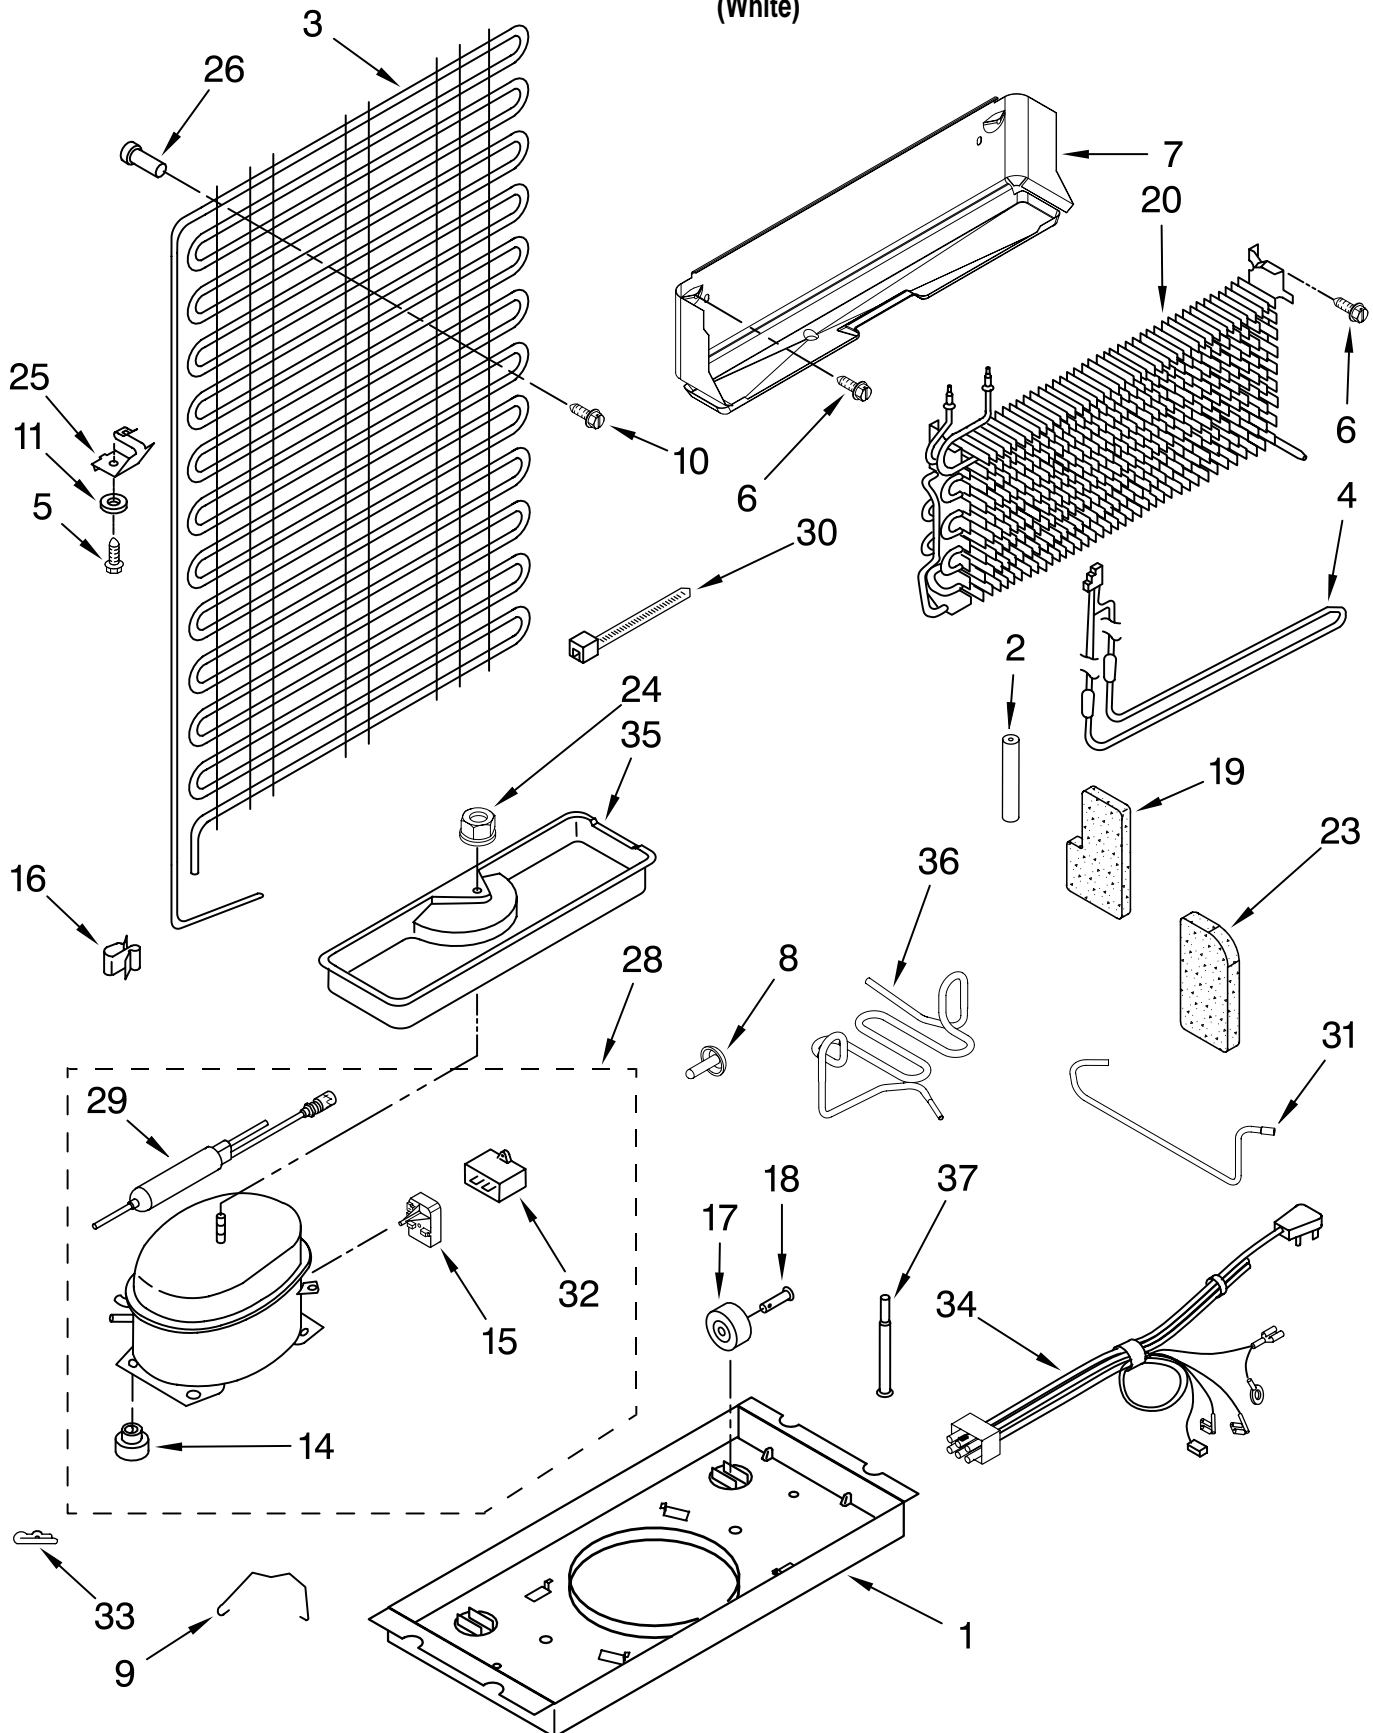

LINER PARTS

For Models: ET5WSEXVQ00

(White)

FOR ORDERING INFORMATION REFER TO PARTS PRICE LIST

LINER PARTS

For Models: ET5WSEXVQ00

(White)

Illus. No.	Part No.	DESCRIPTION
1		Liner (Not A Serviceable Part)
2	939962	Rivet-Plastic
3	2183061	Cover, Air Diffuser
4	2303825	Control, Adaptive Defrost
5	489174	Screw
6	941839	Hole Plug
7	2265930	Wire Assembly Control Box
8	2162085	Socket, Light
9	W10180172	Fan Support Bracket
10	2197405	Fan Mounting Bracket
11	2169141	Fan Blade
12	2215210	Control Box
13	2325700	Thermostat
14	488693	Screw
15	1118680	Thermostat Tube Barrier
16	2264669	Cover-Evaporator
17	2252970	Light Bulb
18	9791702	Light Shield
19	1118894	Rocker Arm Switch
20	489478	Screw
21	W10183127	Wiring-Freezer (Includes Item 33)
22	2202885	Control Knob
23	9790408	Air Tower
24	2197052	Hood And Foil Assembly
25	2261978	Cover, Air Return
26	2221992	Air Diffuser
27	2217784	Cover, Hole
28	2264462	Grommet-Motor
30	2315539	Evaporator, Fan Motor
32	489399	Screw
33	2266066	Defrost, BI-Metal
34	2262178	Screw
35	2262195	Deflector, Air

FOR ORDERING INFORMATION REFER TO PARTS PRICE LIST

UNIT PARTS

For Models: ET5WSEXVQ00
(White)

FOR ORDERING INFORMATION REFER TO PARTS PRICE LIST

UNIT PARTS

For Models: ET5WSEXVQ00
(White)

Illus. No.	Part No.	DESCRIPTION
1	W10127453	Support Plate, Compressor
2	2161302	Sleeve
3	2252730	Condenser
4	2263749	Heater, Defrost
5	2256637	Screw
6	489442	Screw
7	2319224	Heat Shield
8	2264516	Snap-Rivet
9	W10174384	Strap
10	8533892	Screw
11	VS611	Washer
14		Grommet
	2222084	Production
	4387558	Service
15	W10194431	Relay Combo Unit
16	939054	Clip, Wire
17	2150304	Roller
18	2264756	Axle, Rivet
19	2262191	Wedge-Evaporator
20	2263919	Evaporator Assy.
23	2262192	Wedge-Evaporator