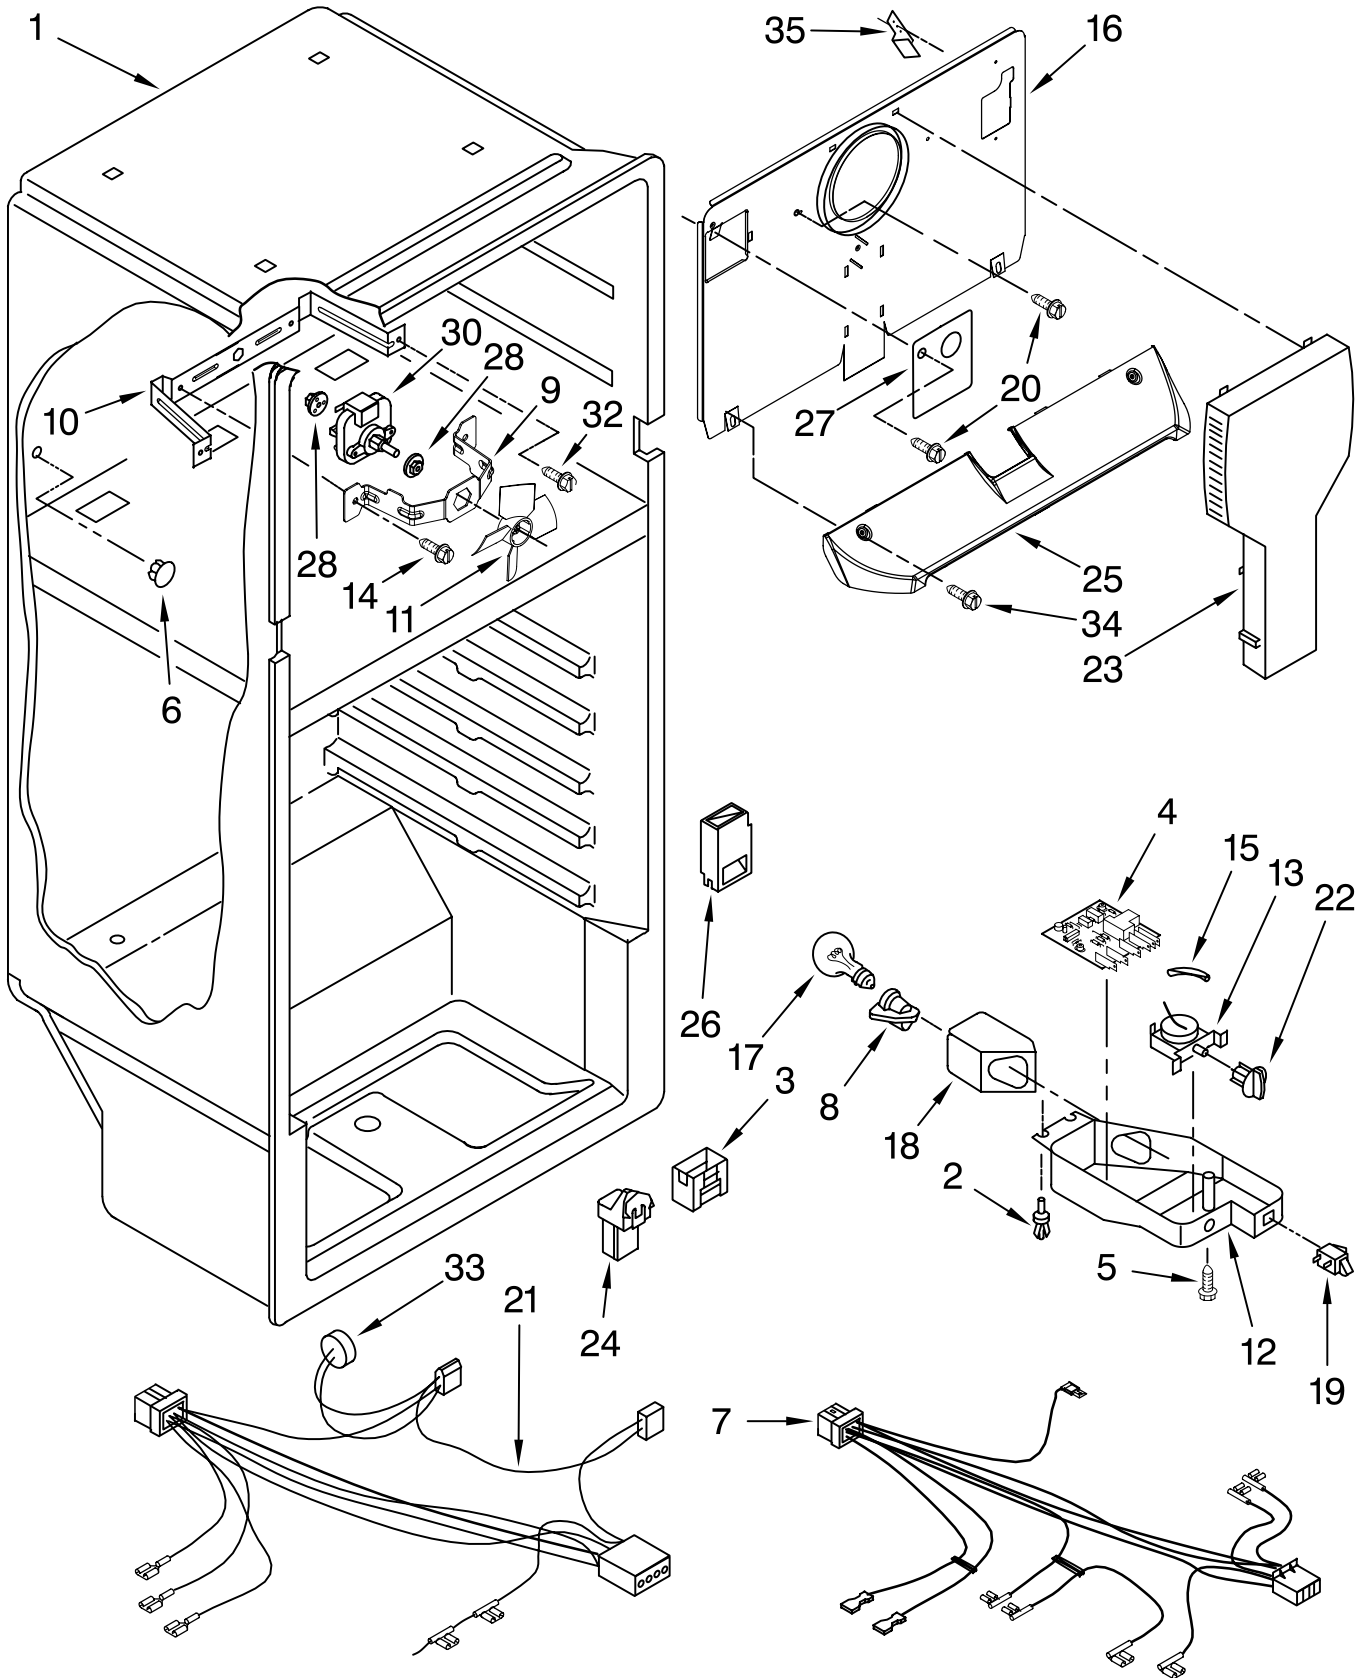

DOOR PARTS

For Models: ET5WSEXVQ00

(White)

FOR ORDERING INFORMATION REFER TO PARTS PRICE LIST

DOOR PARTS

For Models: ET5WSEXVQ00

(White)

Illus. No.	Part No.	DESCRIPTION
1		Refrigerator Door Includes, Item #6
	2316383W	White
2		Handle
	2221946W	White
3	489357	Screw
4	8281146	Screw
5	8281206	Screw
6	W10190033	Door Gasket-RC Magnetic
7		Cover, Screw
	2202819W	White
8	2262218	Nameplate
9	2266729	Trim, Door Shelf (Upper)
10	2262054	Thimble
11	2266727	Trim, Door (Middle)
12		Freezer Door Includes, Item #14
	2316026W	White
13		Hole Plug
	2189000	White
14	W10190031	Door Gasket-FC Magnetic
15	2266738	Trim, Door Shelf (Lower)
16	2189202	Bracket, Door Stop
17	488921	Screw
18		Hole Plug
	2212648	White
19	2156007	Plug-Trim
20	2195916	Plug-Trim
21		Handle, FC
	2202098	White
22	2156003	End Cap-Trim

LINER PARTS

For Models: ET5WSEXVQ00

(White)

FOR ORDERING INFORMATION REFER TO PARTS PRICE LIST

LINER PARTS

For Models: ET5WSEXVQ00

(White)

Illus. No.	Part No.	DESCRIPTION
1		Liner (Not A Serviceable Part)
2	939962	Rivet-Plastic
3	2183061	Cover, Air Diffuser
4	2303825	Control, Adaptive Defrost
5	489174	Screw
6	941839	Hole Plug
7	2265930	Wire Assembly Control Box
8	2162085	Socket, Light
9	W10180172	Fan Support Bracket
10	2197405	Fan Mounting Bracket
11	2169141	Fan Blade
12	2215210	Control Box
13	2325700	Thermostat
14	488693	Screw
15	1118680	Thermostat Tube Barrier
16	2264669	Cover-Evaporator
17	2252970	Light Bulb
18	9791702	Light Shield
19	1118894	Rocker Arm Switch
20	489478	Screw
21	W10183127	Wiring-Freezer (Includes Item 33)
22	2202885	Control Knob
23	9790408	Air Tower
24	2197052	Hood And Foil Assembly
25	2261978	Cover, Air Return
26	2221992	Air Diffuser
27	2217784	Cover, Hole
28	2264462	Grommet-Motor
30	2315539	Evaporator, Fan Motor
32	489399	Screw
33	2266066	Defrost, BI-Metal
34	2262178	Screw
35	2262195	Deflector, Air