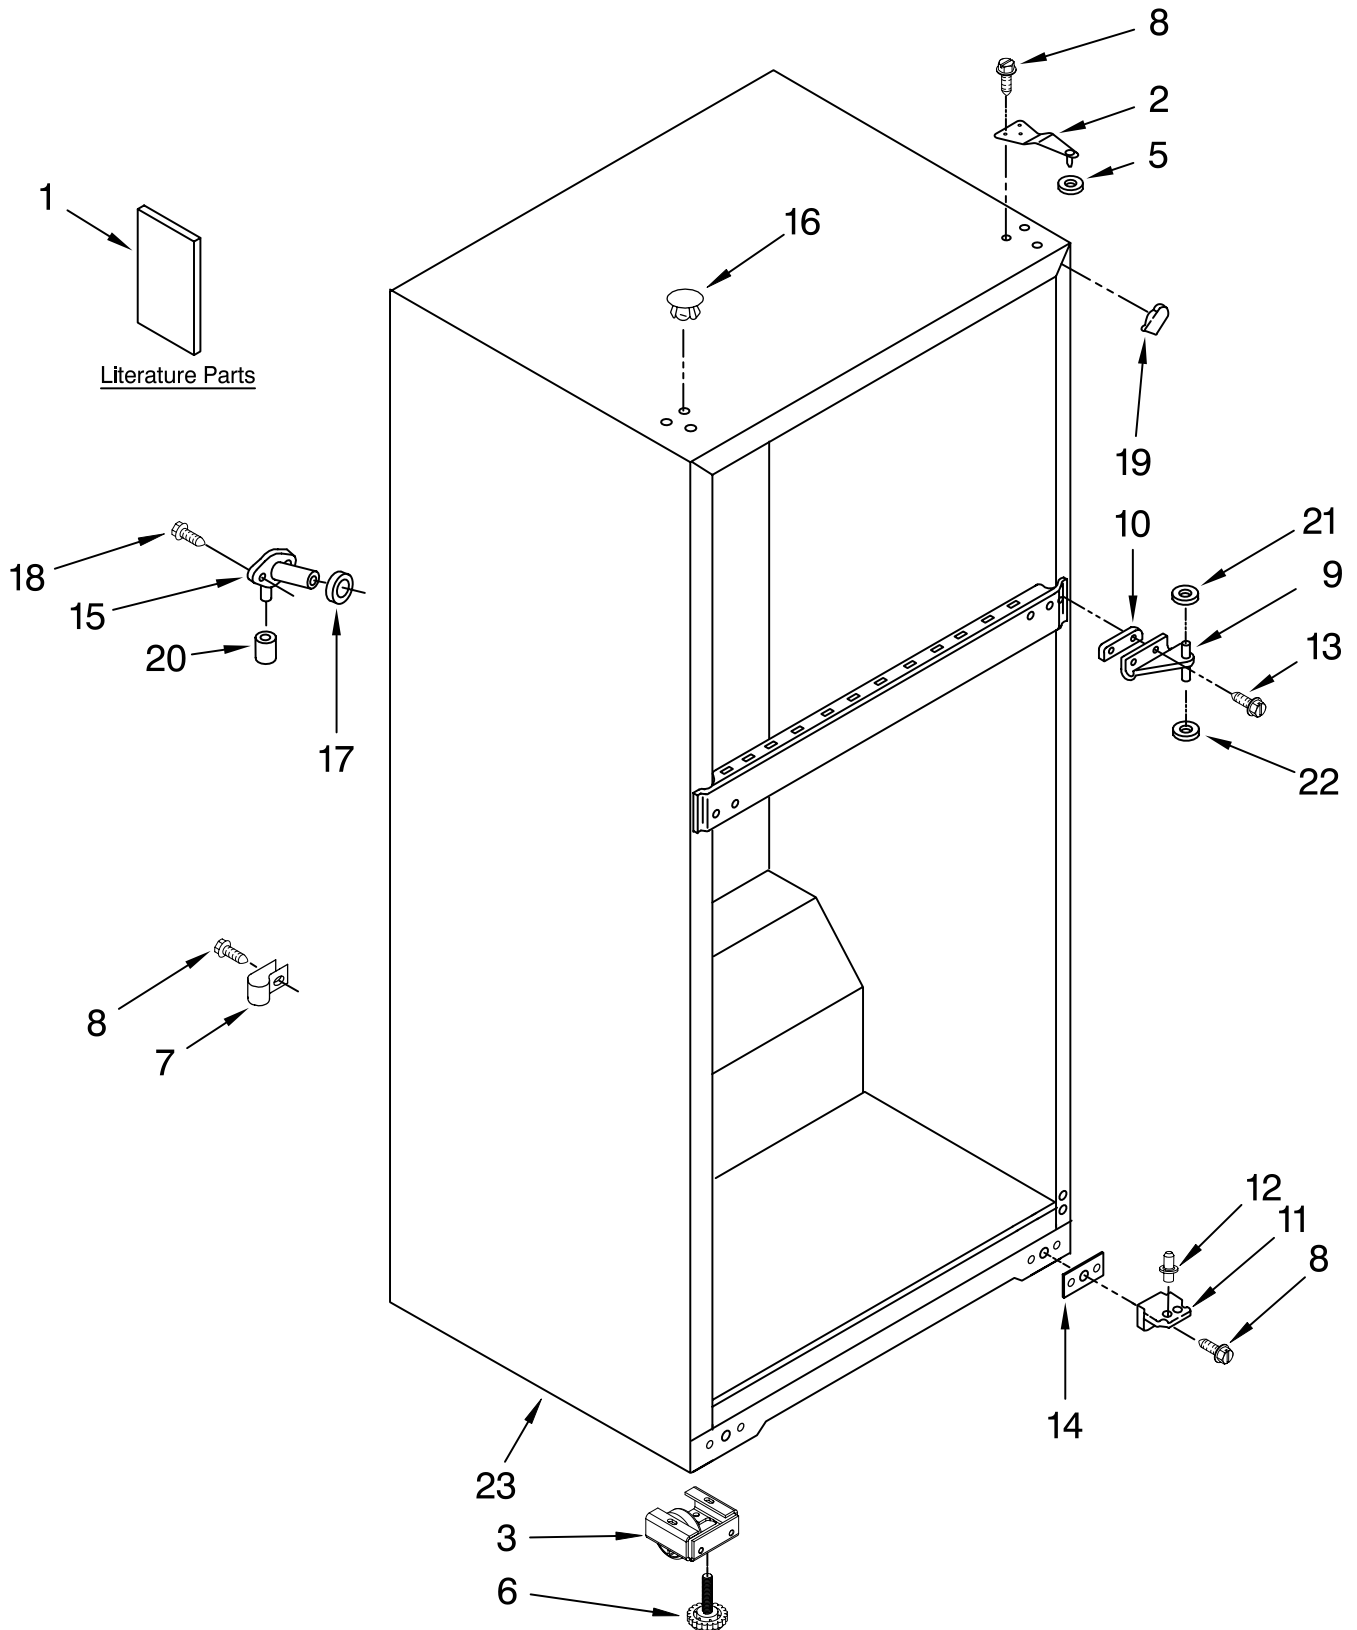

CABINET PARTS

For Models: ET5WSEXVQ00
(White)

REFRIGERATOR

FOR ORDERING INFORMATION REFER TO PARTS PRICE LIST

CABINET PARTS

For Models: ET5WSEXVQ00

(White)

Illus. No.	Part No.	DESCRIPTION
1		Literature Parts
	W10185761	Service & Wiring Sheet
	W10185762	Energy Label
	2316016	Use & Care Guide

DOOR PARTS

For Models: ET5WSEXVQ00

(White)

FOR ORDERING INFORMATION REFER TO PARTS PRICE LIST

DOOR PARTS

For Models: ET5WSEXVQ00

(White)

Illus. No.	Part No.	DESCRIPTION
1		Refrigerator Door Includes, Item #6
	2316383W	White
2		Handle
	2221946W	White
3	489357	Screw
4	8281146	Screw
5	8281206	Screw
6	W10190033	Door Gasket-RC Magnetic
7		Cover, Screw
	2202819W	White
8	2262218	Nameplate
9	2266729	Trim, Door Shelf (Upper)
10	2262054	Thimble
11	2266727	Trim, Door (Middle)
12		Freezer Door Includes, Item #14
	2316026W	White
13		Hole Plug
	2189000	White
14	W10190031	Door Gasket-FC Magnetic
15	2266738	Trim, Door Shelf (Lower)
16	2189202	Bracket, Door Stop
17	488921	Screw
18		Hole Plug
	2212648	White
19	2156007	Plug-Trim
20	2195916	Plug-Trim
21		Handle, FC
	2202098	White
22	2156003	End Cap-Trim