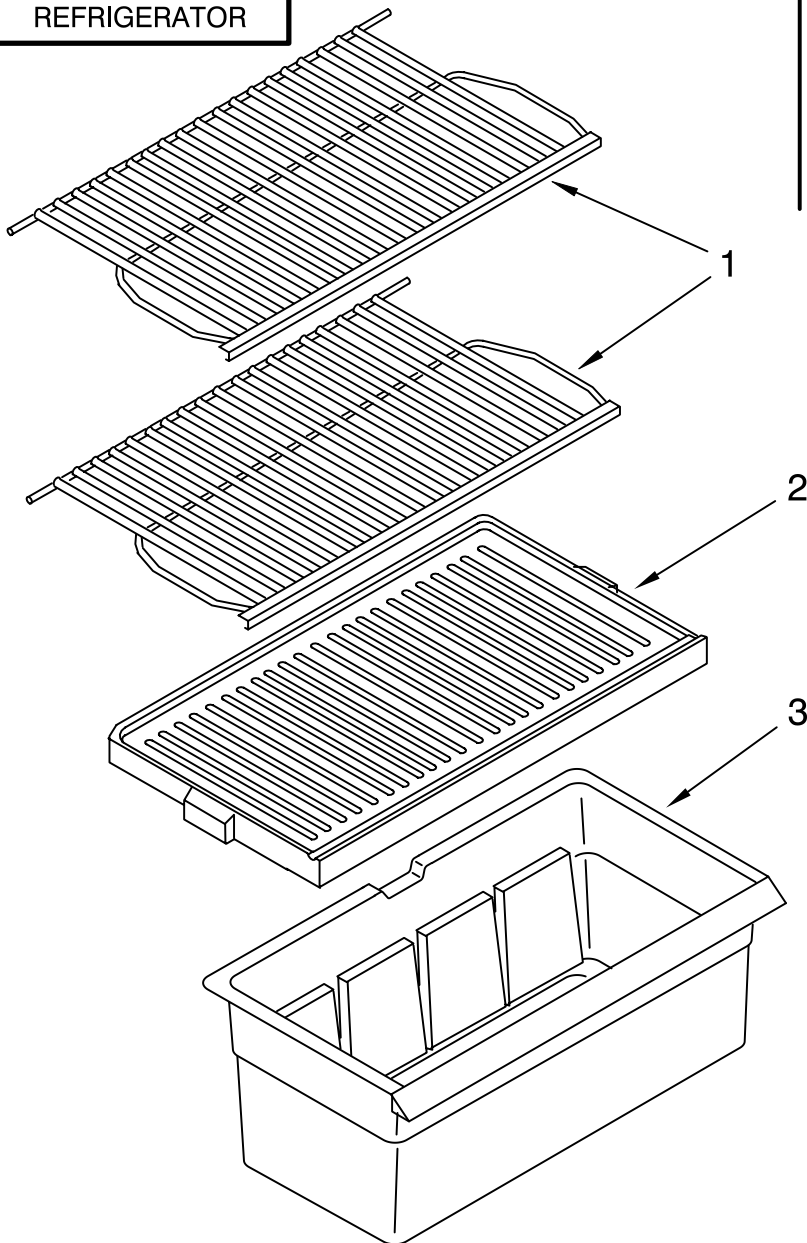

LINER PARTS

For Models: ET5WSEXVQ00

(White)

FOR ORDERING INFORMATION REFER TO PARTS PRICE LIST

LINER PARTS

For Models: ET5WSEXVQ00

(White)

Illus. No.	Part No.	DESCRIPTION
1		Liner (Not A Serviceable Part)
2	939962	Rivet-Plastic
3	2183061	Cover, Air Diffuser
4	2303825	Control, Adaptive Defrost
5	489174	Screw
6	941839	Hole Plug
7	2265930	Wire Assembly Control Box
8	2162085	Socket, Light
9	W10180172	Fan Support Bracket
10	2197405	Fan Mounting Bracket
11	2169141	Fan Blade
12	2215210	Control Box
13	2325700	Thermostat
14	488693	Screw
15	1118680	Thermostat Tube Barrier
16	2264669	Cover-Evaporator
17	2252970	Light Bulb
18	9791702	Light Shield
19	1118894	Rocker Arm Switch
20	489478	Screw
21	W10183127	Wiring-Freezer (Includes Item 33)
22	2202885	Control Knob
23	9790408	Air Tower
24	2197052	Hood And Foil Assembly
25	2261978	Cover, Air Return
26	2221992	Air Diffuser
27	2217784	Cover, Hole
28	2264462	Grommet-Motor
30	2315539	Evaporator, Fan Motor
32	489399	Screw
33	2266066	Defrost, BI-Metal
34	2262178	Screw
35	2262195	Deflector, Air

Illus. No.	Part No.	DESCRIPTION
Following Parts Not Illustrated and Optional Parts Not Included		
	978025	Valve, Access (1/4")
	978026	Valve, Access (5/16")
	978027	Valve, Access (3/8")
	978028	Valve, Access (1/2")
	978029	Valve, Access (5/8")
	978030	Valve, Access (3/4")
	876764	Valve, Access (3/16")

REFRIGERANT CHARGE

3.75 Ozs.
(R134A)

SHELF PARTS

For Models: ET5WSEXVQ00

(White)

FREEZER

REFRIGERATOR

Illus. No.	Part No.	DESCRIPTION
------------	----------	-------------

- | | | |
|---|-----------|-----------------|
| 1 | 2192515 | Shelf (2) |
| 2 | 9791600 | Crisper Cover |
| 3 | 2192009 | Crisper Pan |
| 4 | W10142524 | Shelf, Ice Tray |

FOR ORDERING INFORMATION REFER TO PARTS PRICE LIST