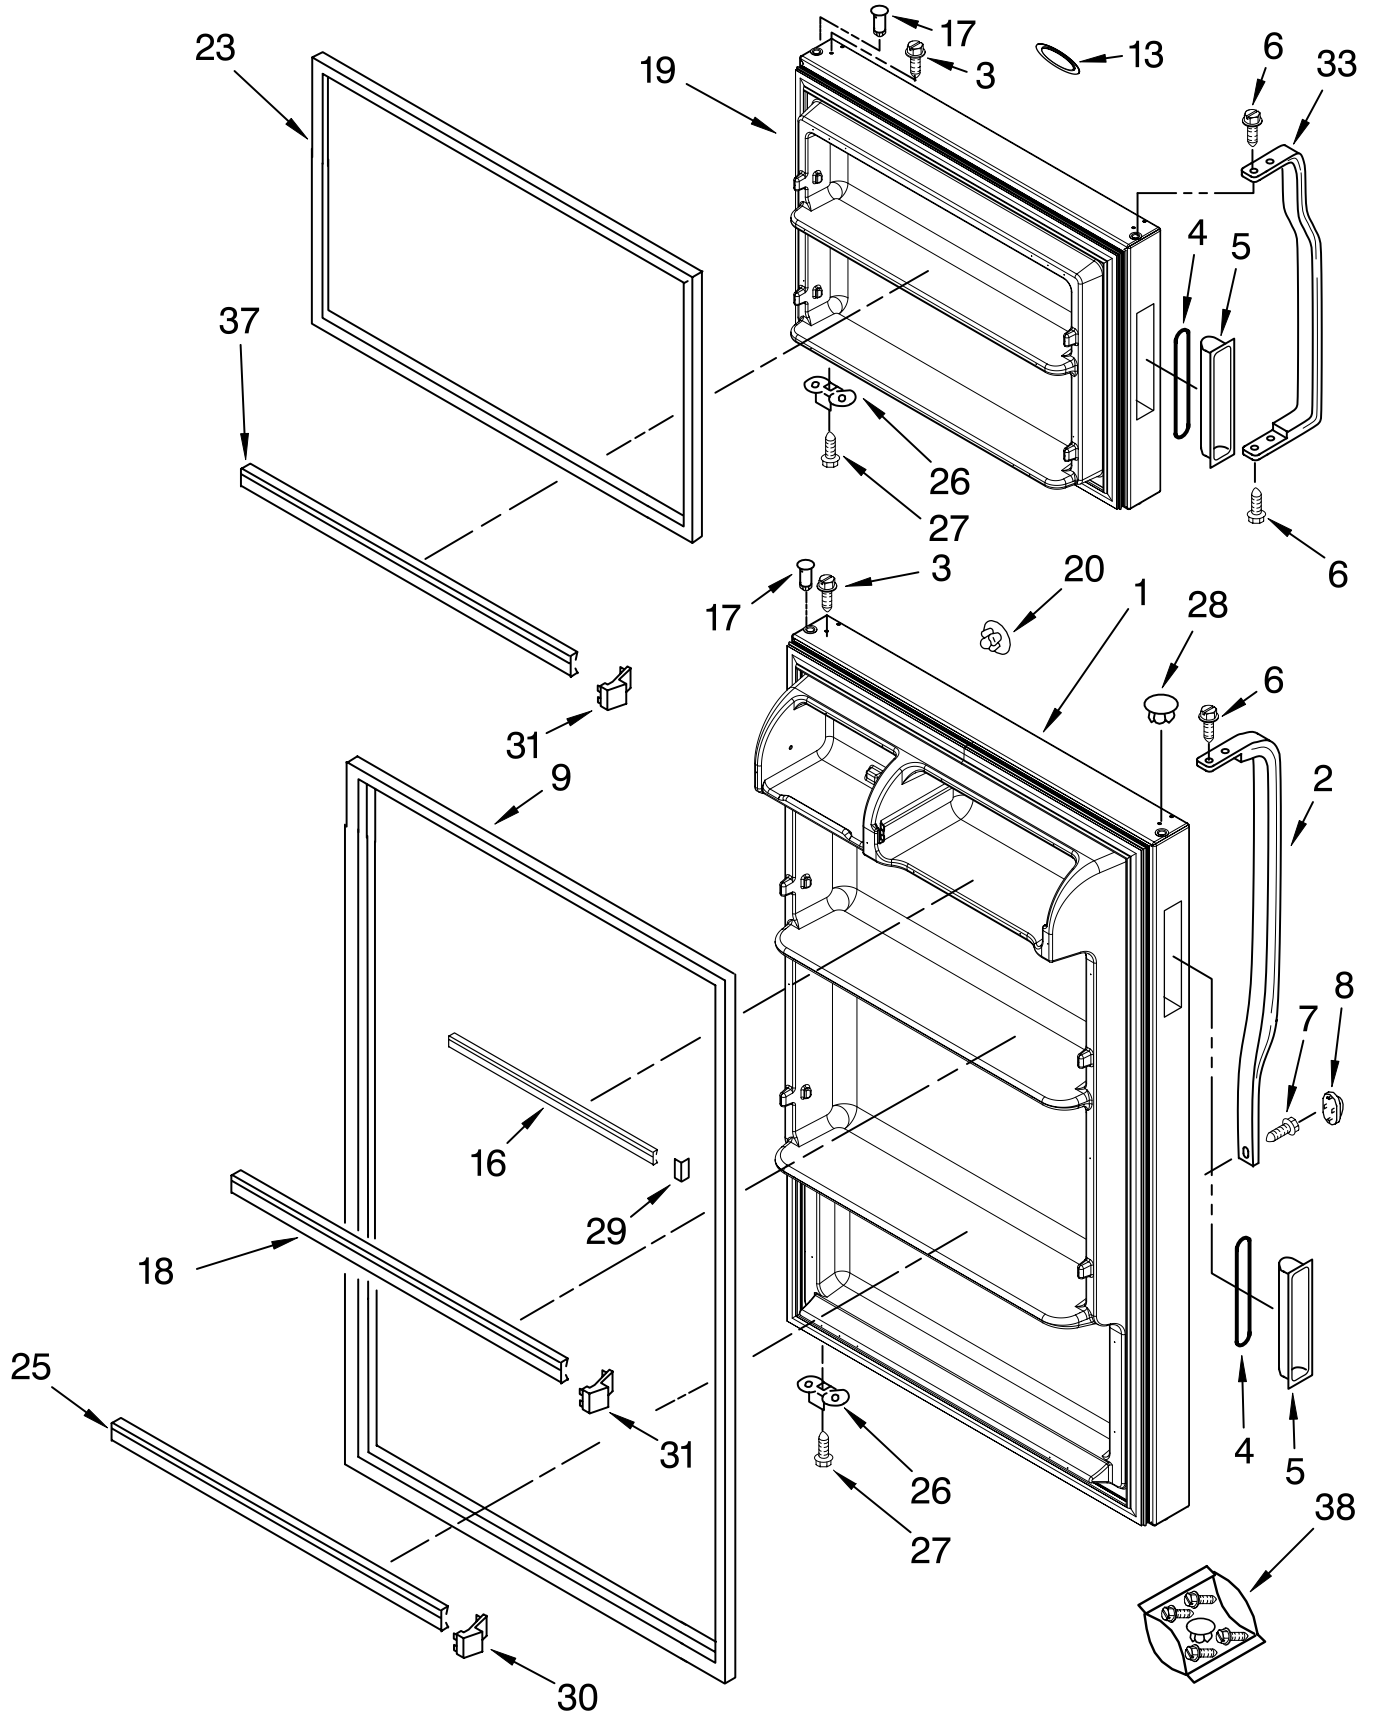

CABINET PARTS

For Models: ET4WSKXSQ00, ET4WSKXST00, ET4WSKYSQ00, ET4WSKYST00
(White) (Biscuit) (White) (Biscuit)

Illus. No.	Part No.	DESCRIPTION
1		Literature Parts
	2265209	Service & Wiring Sheet
	2316118	Energy Label
	2316016	Use & Care Guide

Following May Be Purchased

DO-IT-YOURSELF REPAIR MANUALS

	677969	Do-It-Yourself Manual Ref./Fzr.
2	2261963	Hinge (Top)
3	2217757	Roller, Front
4	487576	Washer
5		Cabinet (Not A Serviceable Part)
9	2222100	Screw
12	549193	Clamp, Cord
15	489497	Screw
16	2166037	Hinge, Center
17	2183143	Shim, Hinge Center
20	2221926	Hinge Butt
21	9791682	Hinge-Pin, Bottom
23	2201567	Shim, Bottom Hinge
24	2174760	Fitting, Water Tube
25	3428970	Screw
27		Hole Plug (6)
	2201012	White
	2200924	Biscuit
30	1106508	Seal
33	2262176	Screw, 8 x 1/2 A
35		Corner Filler
	2166003	White
	2202282	Biscuit
37	487996	Cap Bushing
38	487802	Washer

DOOR PARTS

For Models: ET4WSKXSQ00, ET4WSKXST00, ET4WSKYSQ00, ET4WSKYST00
(White) (Biscuit) (White) (Biscuit)

FOR ORDERING INFORMATION REFER TO PARTS PRICE LIST