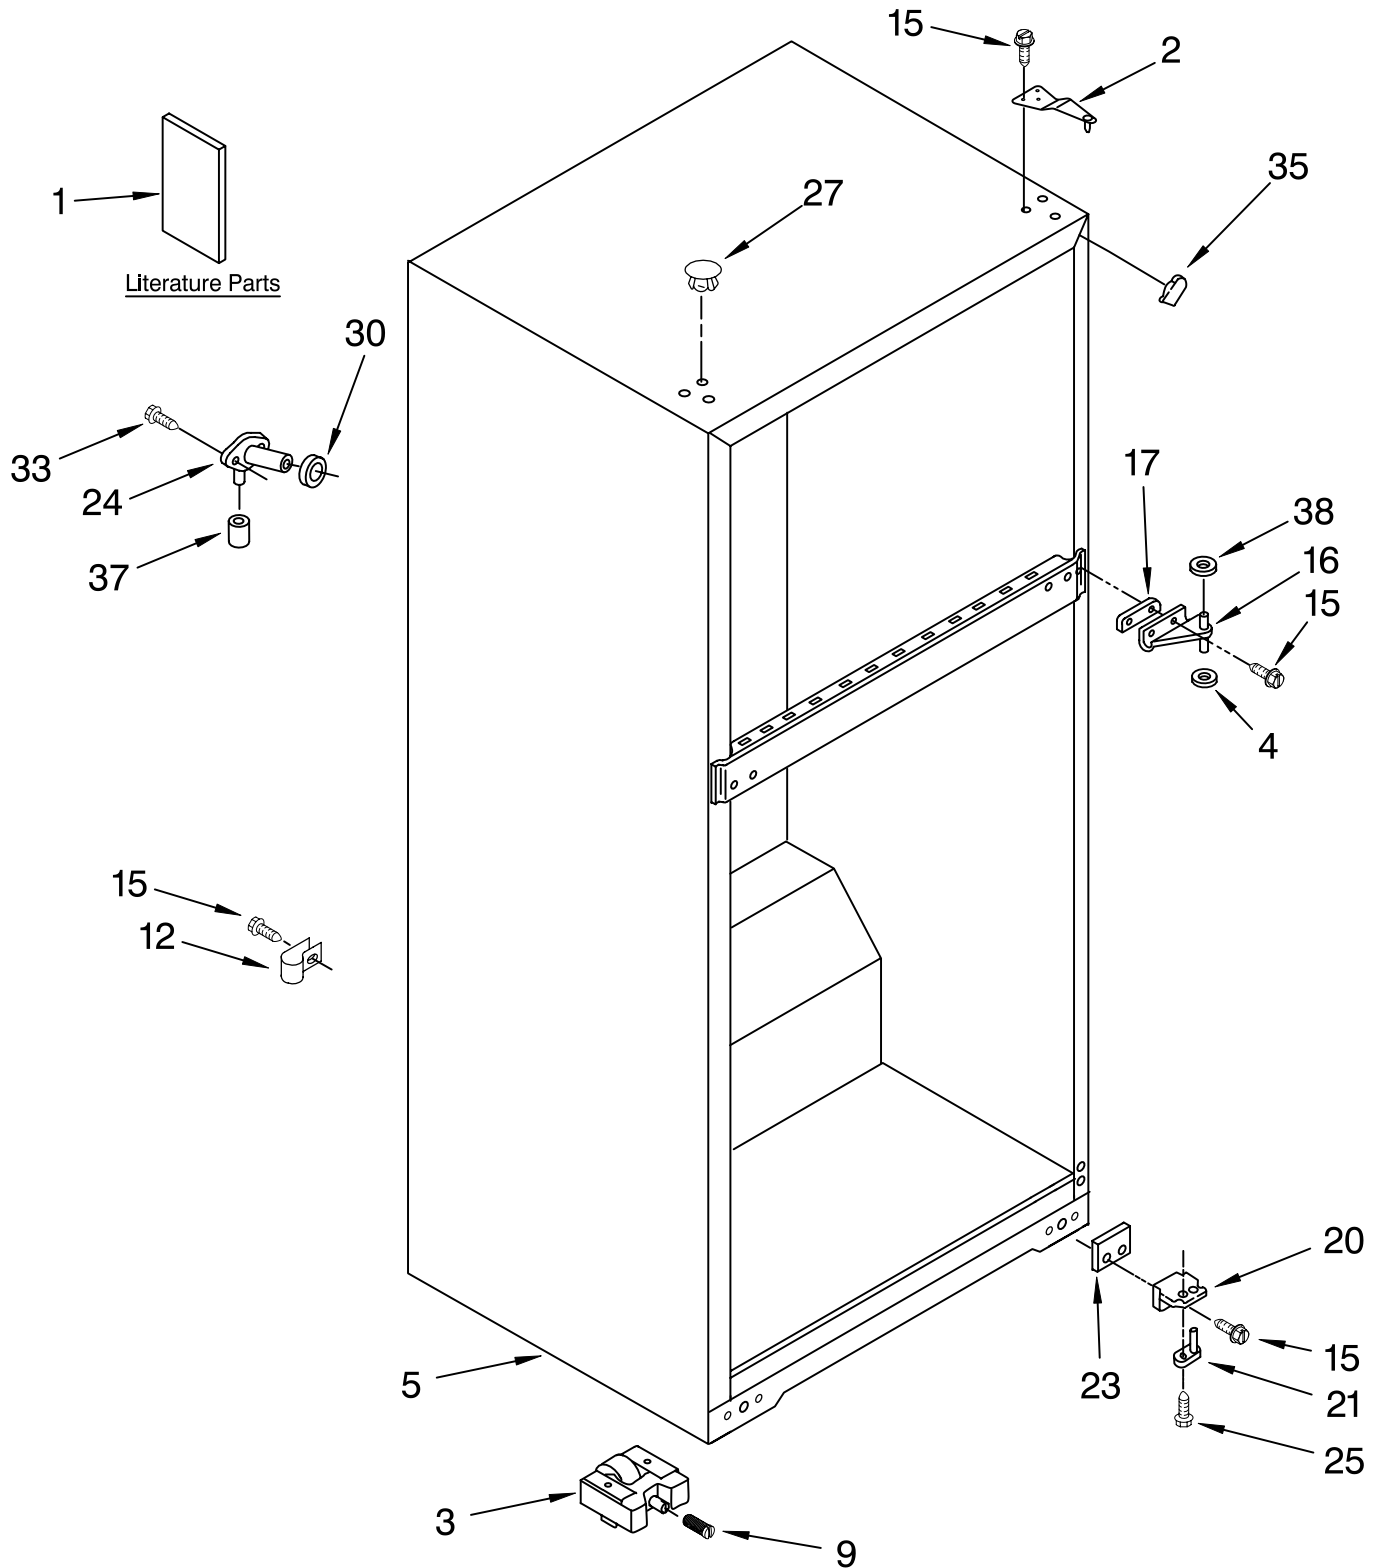

# CABINET PARTS

REFRIGERATOR

For Models: ET4WSKXSQ00, ET4WSKXST00, ET4WSKYSQ00, ET4WSKYST00  
(White) (Biscuit) (White) (Biscuit)

FOR ORDERING INFORMATION REFER TO PARTS PRICE LIST

# CABINET PARTS

For Models: ET4WSKXSQ00, ET4WSKXST00, ET4WSKYSQ00, ET4WSKYST00  
 (White) (Biscuit) (White) (Biscuit)

Illus. No.	Part No.	DESCRIPTION
1		Literature Parts
	2265209	Service & Wiring Sheet
	2316118	Energy Label
	2316016	Use & Care Guide