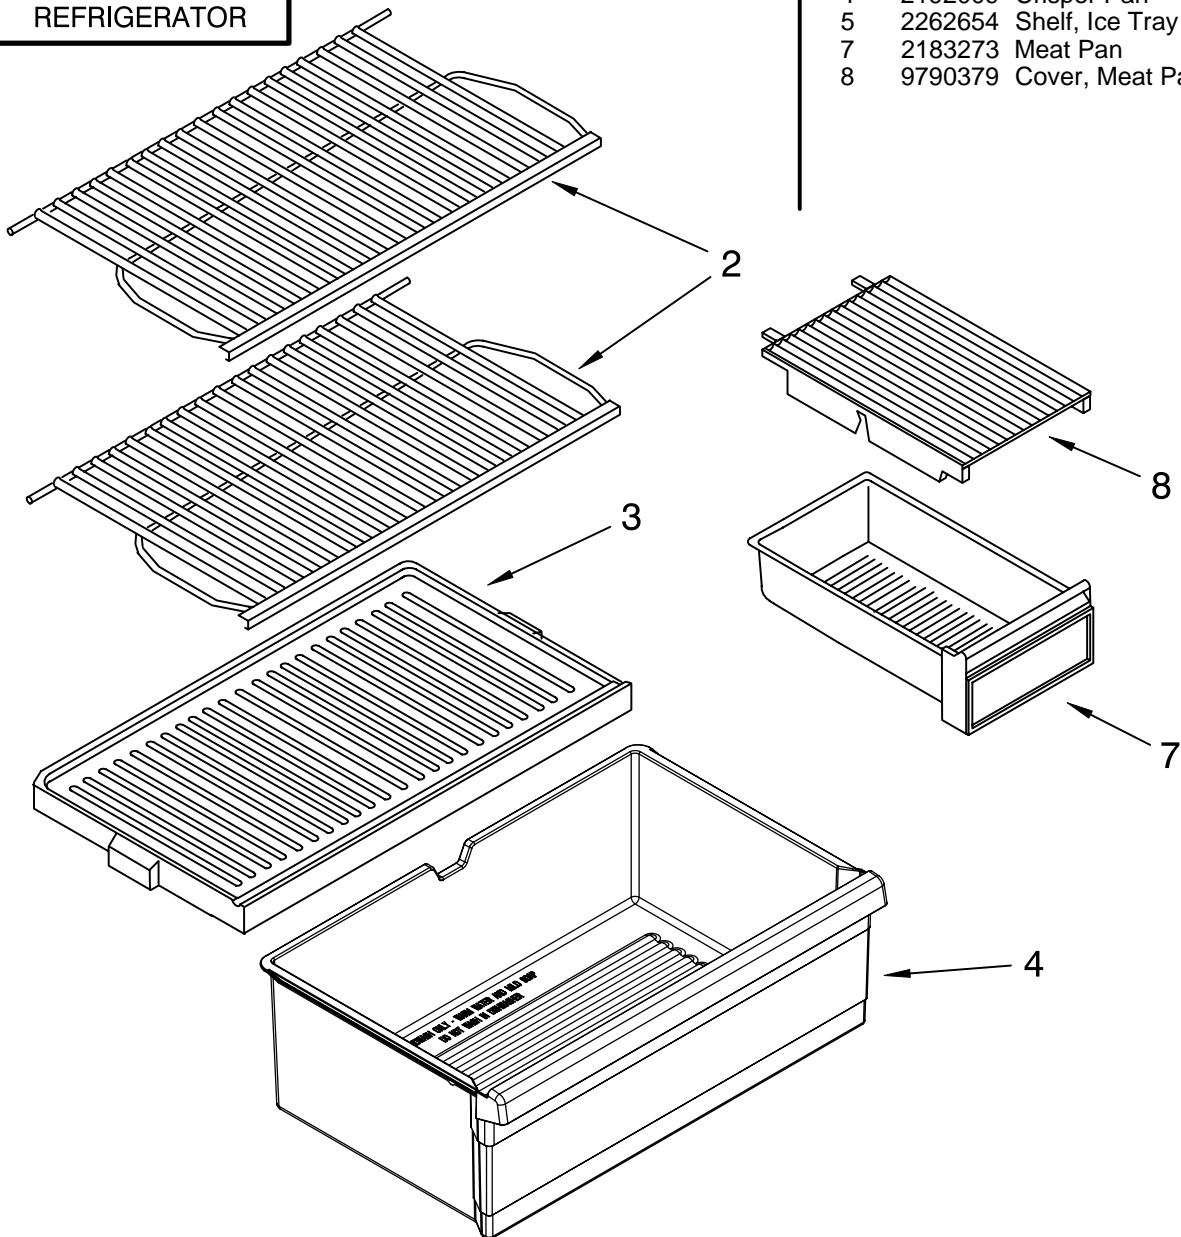

Illus. No.	Part No.	DESCRIPTION

2	2192515	Shelf (2)
3	9791600	Glass, Cover
4	2192009	Crisper Pan
5	2262654	Shelf, Ice Tray
7	2183273	Meat Pan
8	9790379	Cover, Meat Pan

REFRIGERATOR