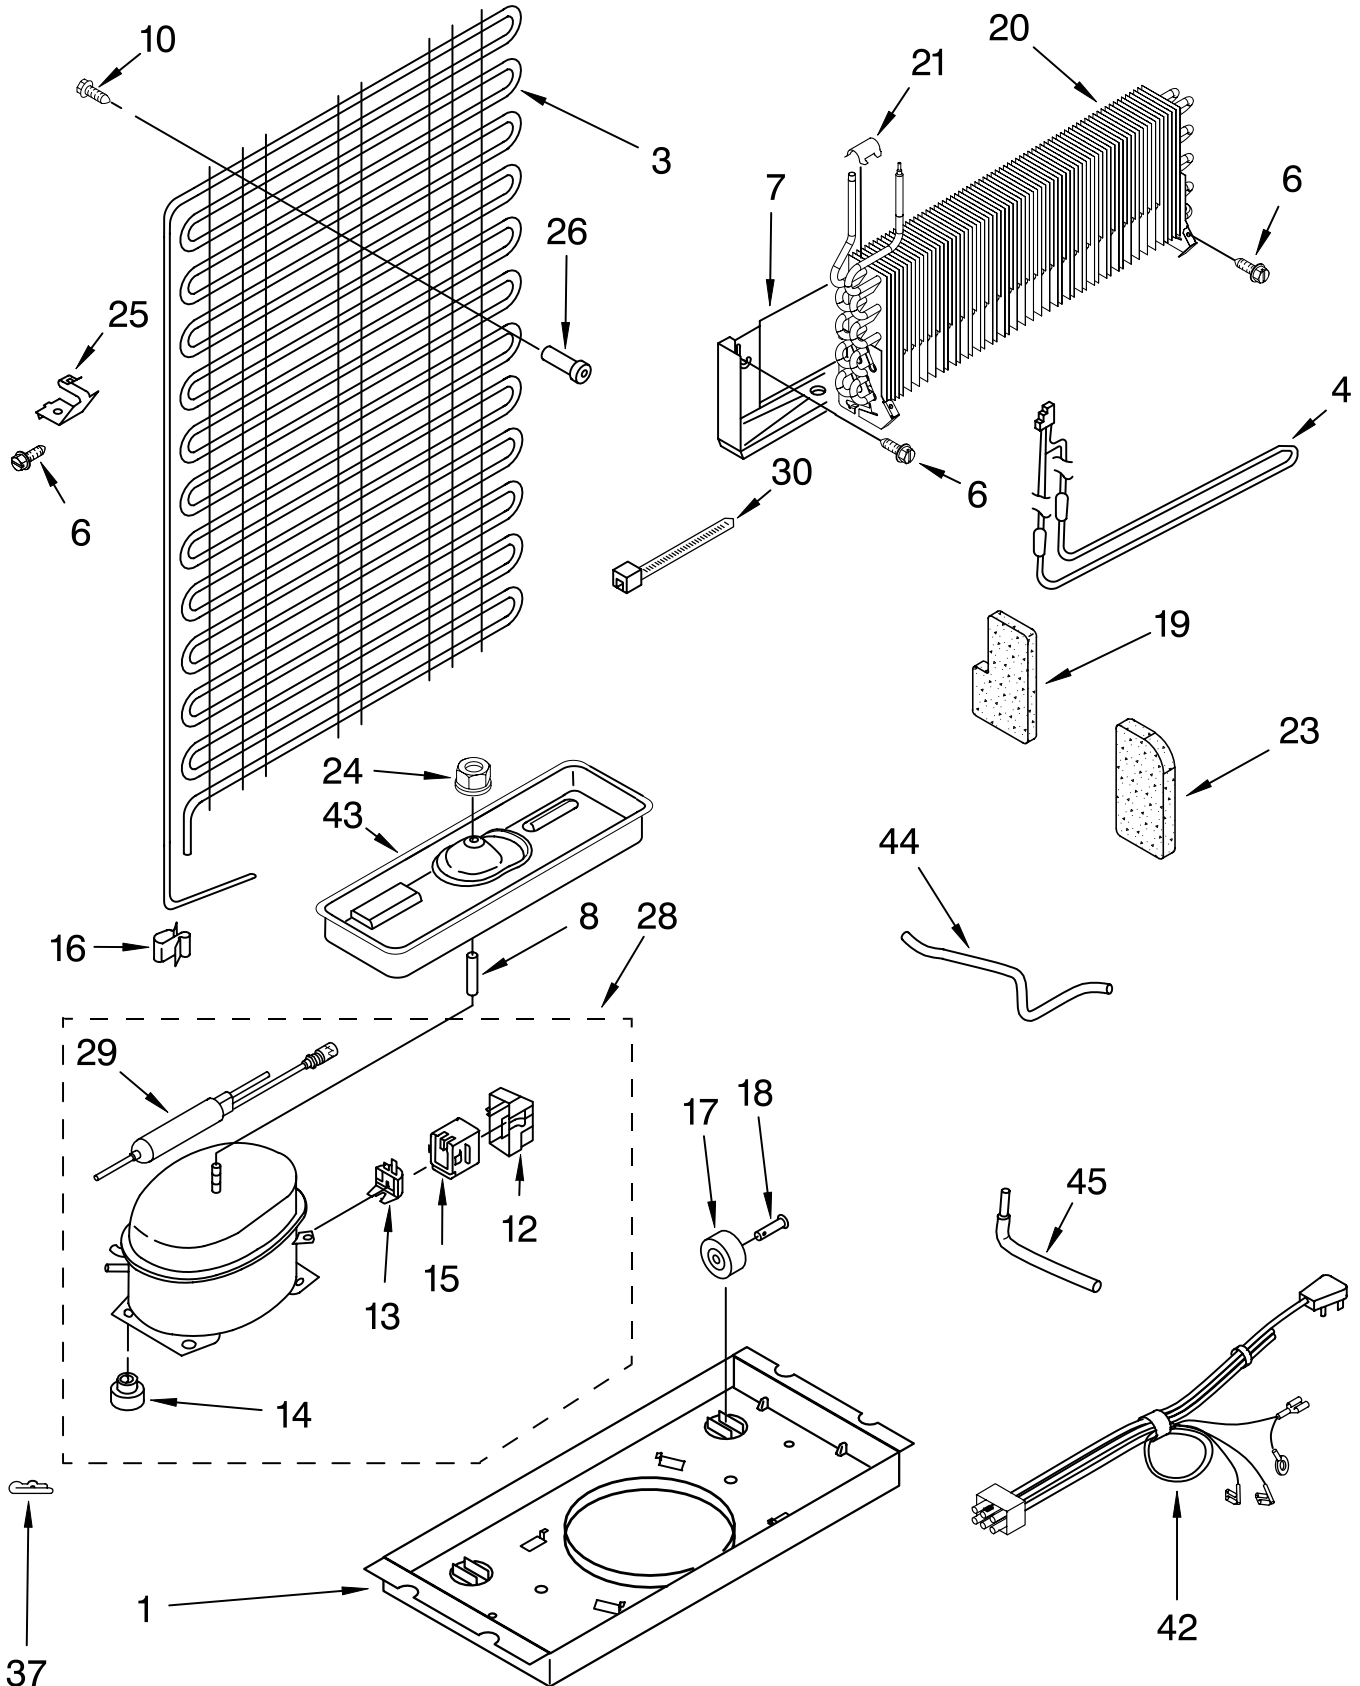

UNIT PARTS

For Models: ET4WSKXSQ00, ET4WSKXST00, ET4WSKYSQ00, ET4WSKYST00
(White) (Biscuit) (White) (Biscuit)

FOR ORDERING INFORMATION REFER TO PARTS PRICE LIST

UNIT PARTS

For Models: ET4WSKXSQ00, ET4WSKXST00, ET4WSKYSQ00, ET4WSKYST00
(White) (Biscuit) (White) (Biscuit)

Illus. No.	Part No.	DESCRIPTION	Illus. No.	Part No.	DESCRIPTION	Illus. No.	Part No.	DESCRIPTION
1	2221886	Support Plate, Compressor	20	2263919	Evaporator Assy.	Following Parts Not Illustrated and Optional Parts Not Included <table style="margin-left: auto; margin-right: auto;"> <tr> <td>978025</td> <td>Valve, Access (1/4")</td> </tr> <tr> <td>978026</td> <td>Valve, Access (5/16")</td> </tr> <tr> <td>978027</td> <td>Valve, Access (3/8")</td> </tr> <tr> <td>978028</td> <td>Valve, Access (1/2")</td> </tr> <tr> <td>978029</td> <td>Valve, Access (5/8")</td> </tr> <tr> <td>978030</td> <td>Valve, Access (3/4")</td> </tr> <tr> <td>876764</td> <td>Valve, Access (3/16")</td> </tr> </table> REFRIGERANT CHARGE 3.75 Ozs. (R134A)		
3	2252730	Condenser	21	9791833	Clip, Evaporator Tube			
4	2176942	Heater, Defrost	23	2262192	Wedge, Evaporator			
6	489442	Screw	24	489153	Hex Nut			
7	2264762	Heat Shield	25	2172892	Clip, Condenser Mounting			
8	2176844	Spacer	26	2258452	Bracket, Condenser			
10	8533892	Screw	28	2258449	Compressor (Includes Items 12, 13, 14 & 29) (Also Order 482801			
12	2162358	Production Cover			Installation Kit & 876765 Tube Kit)			
	4387731	Service Overload	29		Drier			
13	2149959	Production Grommet		2201796	Production			
	4387938	Service (Includes Relay)		4387019	Service			
14	2222084	Production Start Relay	30	2263990	Strap			
	4387558	Service	37	24364001	Clip, Compressor			
15	2258450	Production (Service See Overload)	42	2202155	Wire Assembly Unit			
16	939054	Clip, Wire	43	2176668	Evaporator Tray			
17	2150304	Roller	44	2264563	Tube, Discharge			
18	2264756	Axle, Rivet	45	2192332	Tube, Process			
19	2262191	Wedge, Evaporator						

FOR ORDERING INFORMATION REFER TO PARTS PRICE LIST