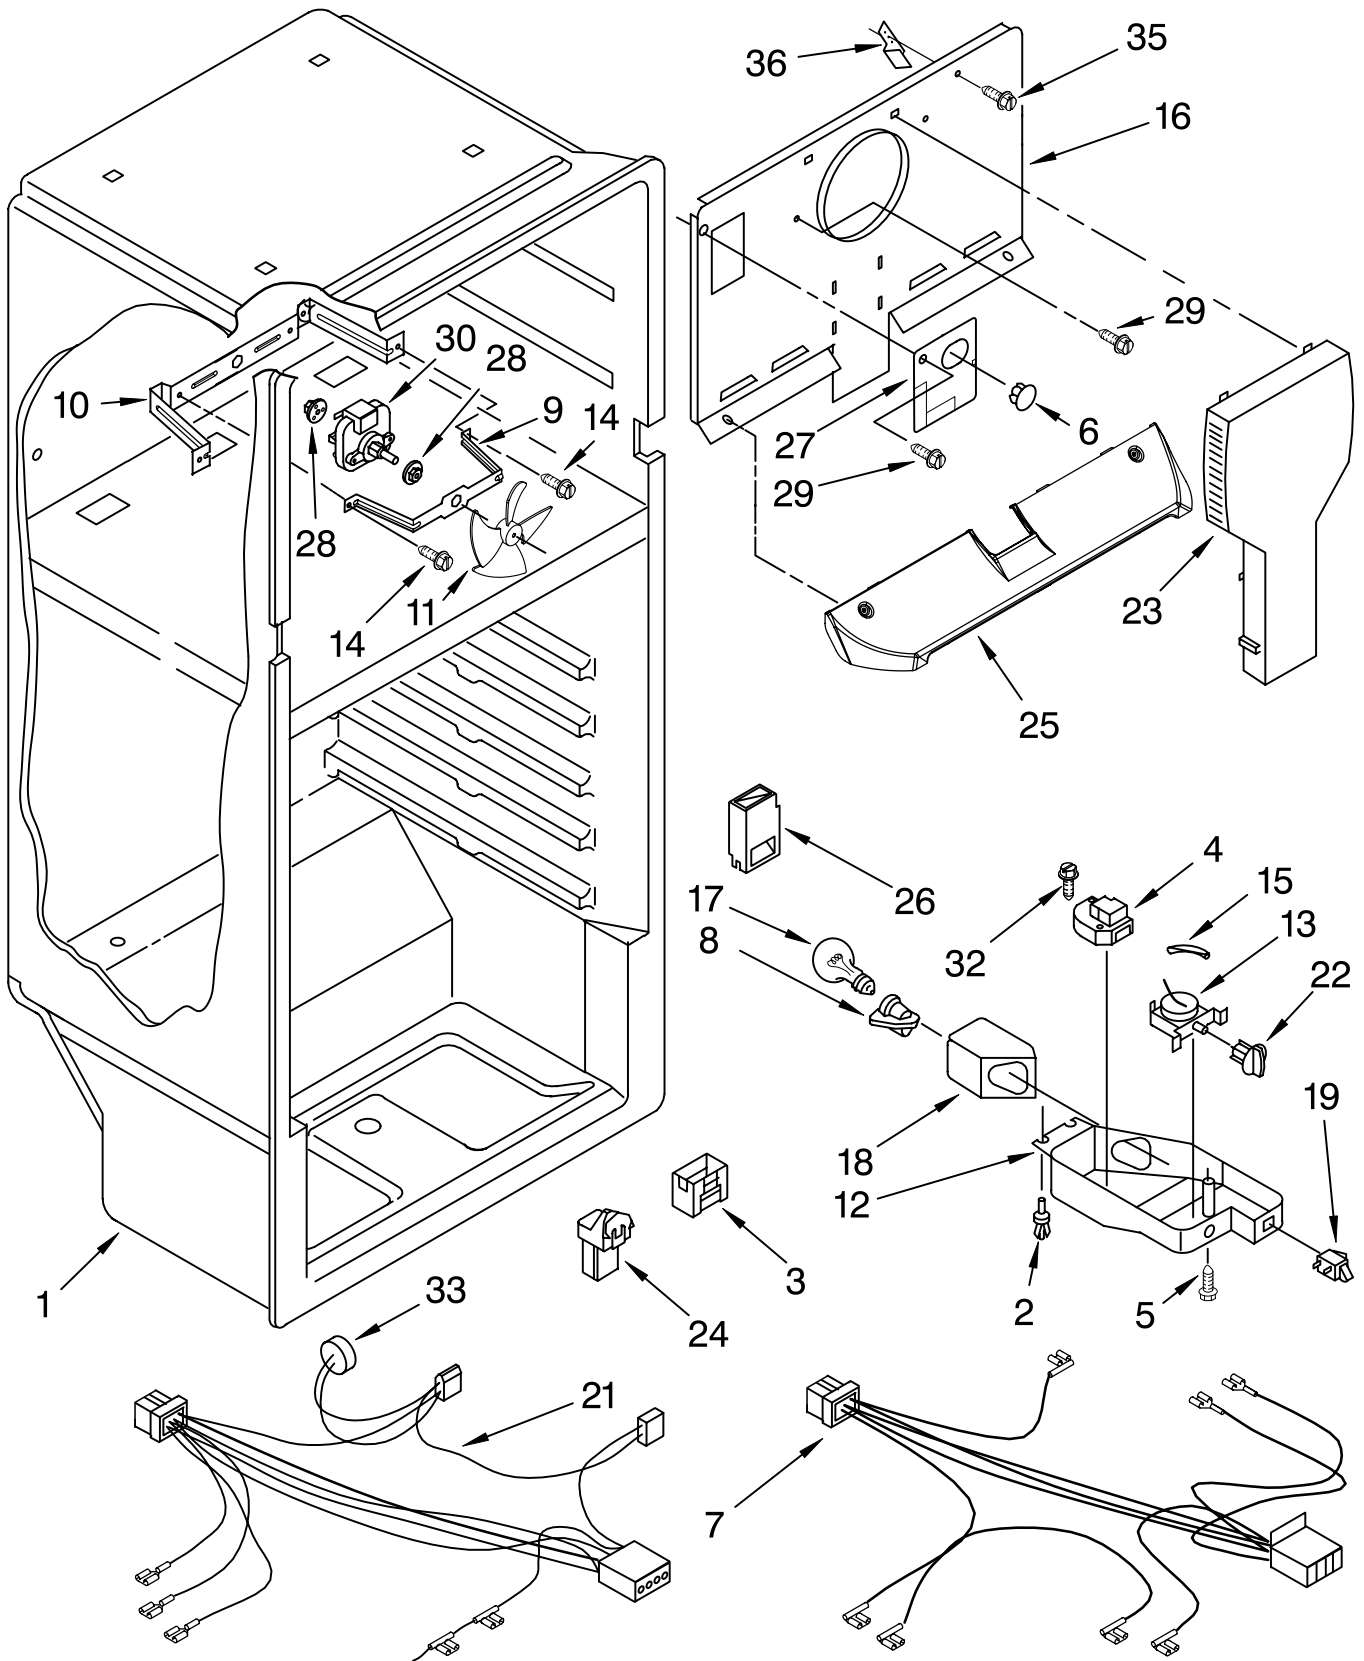

LINER PARTS

For Models: ET4WSKXSQ00, ET4WSKXST00, ET4WSKYSQ00, ET4WSKYST00
(White) (Biscuit) (White) (Biscuit)

FOR ORDERING INFORMATION REFER TO PARTS PRICE LIST

LINER PARTS

For Models: ET4WSKXSQ00, ET4WSKXST00, ET4WSKYSQ00, ET4WSKYST00
(White) (Biscuit) (White) (Biscuit)

Illus. No.	Part No.	DESCRIPTION
1		Liner (Not A Serviceable Part)
2	939962	Rivet
3	2183061	Cover, Air Diffuser
4	2188371	Timer, Defrost
5	489174	Screw
6	941839	Hole Plug
7	2266219	Wire Assembly, Control Box
8	2162085	Socket, Light
9	2197404	Bracket, Fan Support
10	2197405	Bracket, Fan Mounting
11	2169142	Fan Blade
12	2215213	Control Box
13	2183403	Thermostat
14	489399	Screw
15	1118680	Thermostat Tube Barrier
16	2264669	Cover, Evaporator
17	2252970	Light Bulb
18	9791702	Light Shield
19	1118894	Rocker Arm Switch
21	2192096	Wiring Assembly, Fzr Compartment (Includes Item 33)
22	2202885	Control Knob
23	9790408	Air Tower
24	2197052	Hood And Foil Assembly
25	2261978	Cover, Air Return
26	2221992	Air Diffuser
27	2217784	Cover, Hole
28	2264462	Grommet, Motor
29	489478	Screw
30	2262070	Evaporator Fan Motor
32	489442	Screw
33	2183073	Defrost, BI-Metal
35	488693	Screw
36	2262195	Deflector, Air

FOR ORDERING INFORMATION REFER TO PARTS PRICE LIST