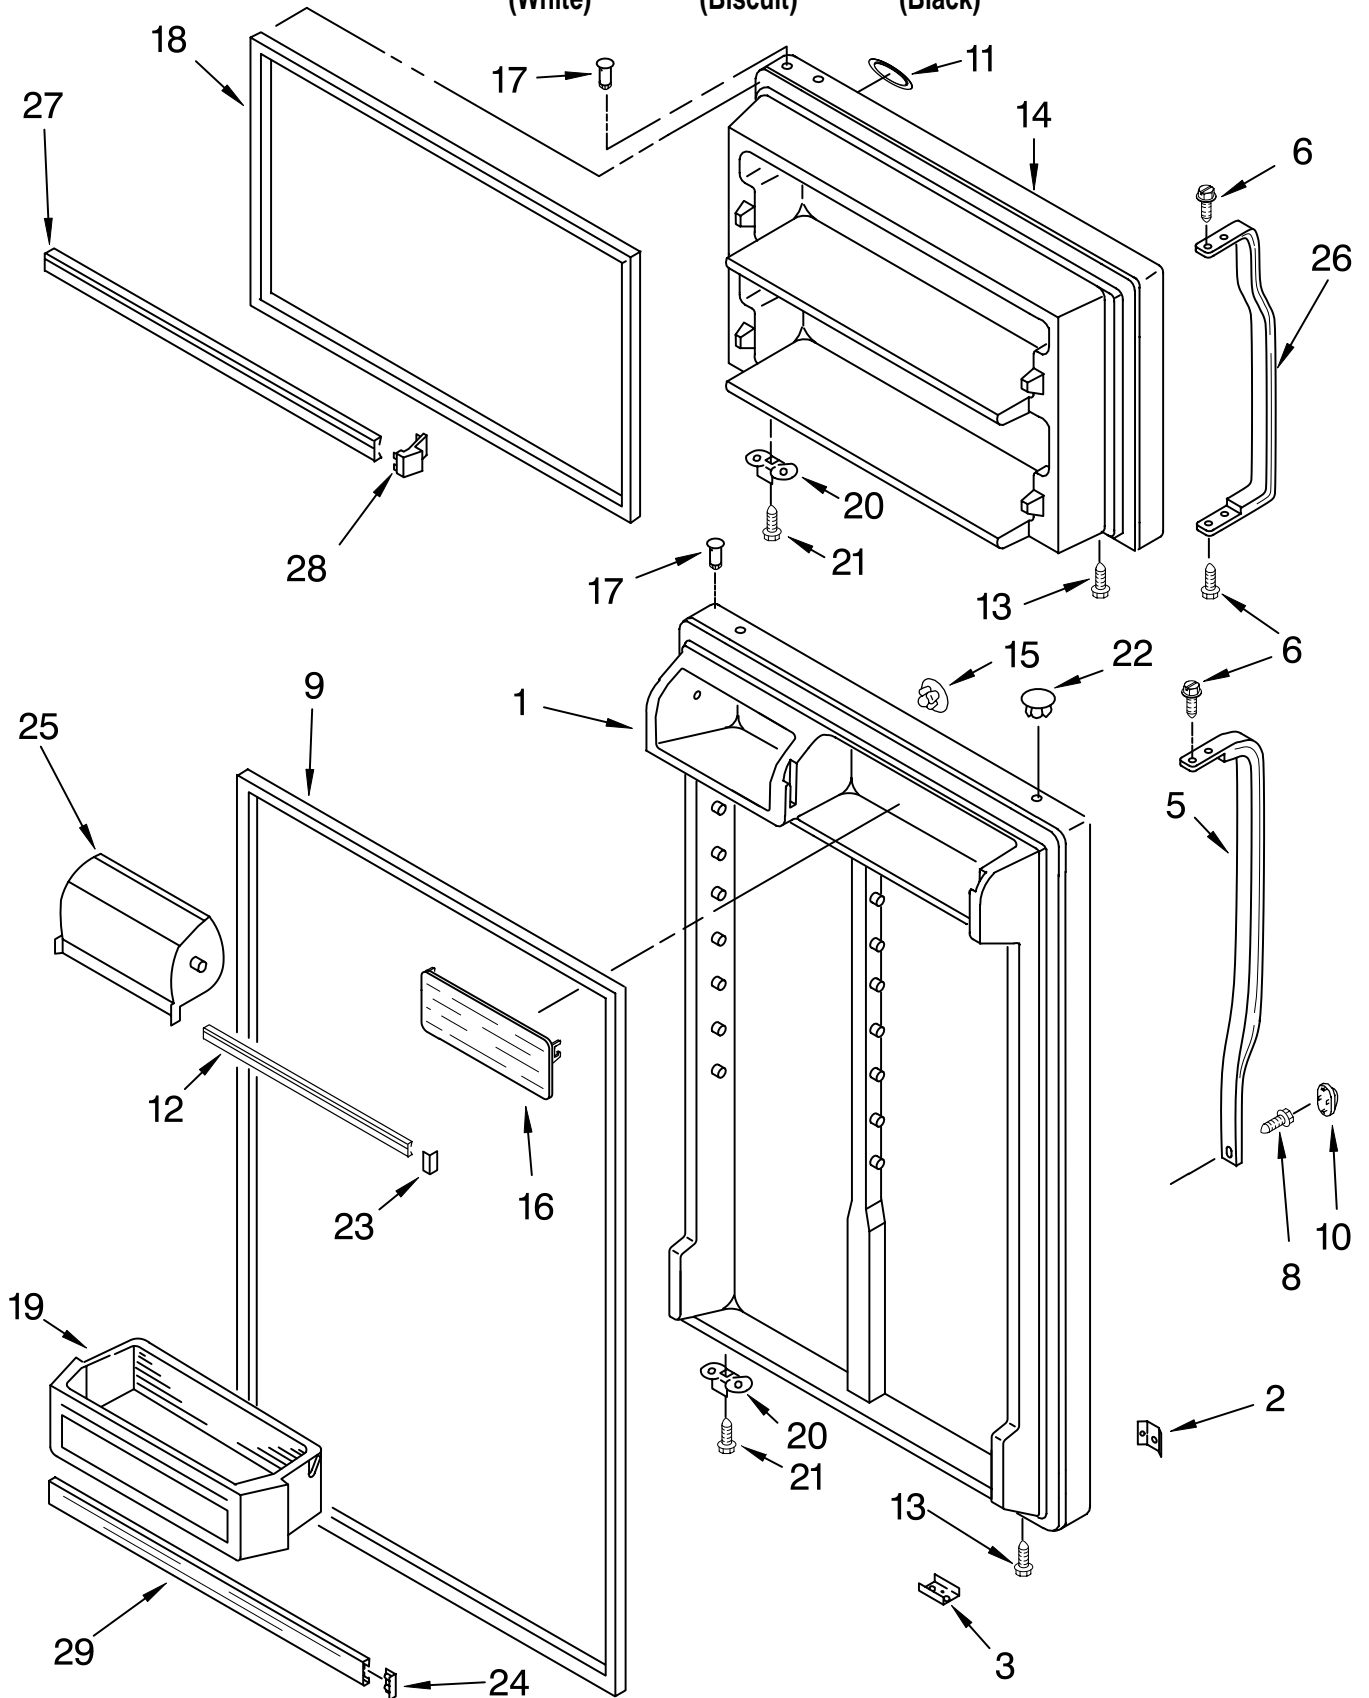

CABINET PARTS

For Models: ET1MHKXMQ04, ET1MHKXMT04, ET1MHKXMB04

(White)

(Biscuit)

(Black)

Illus. No.	Part No.	DESCRIPTION	Illus. No.	Part No.	DESCRIPTION	Illus. No.	Part No.	DESCRIPTION
1		Literature Parts	10	2183972	Hinge, Center	19		Grille
	2314273	Service & Wiring Sheet	11	2183854	Shim, Hinge Center			(Includes Illus. 20)
	2302183	Energy Label	13	2189194	Hinge Butt		2254313	White
	2314472	Use & Care Guide	14		Fitting, Water Tube (Not Serviced)		2254316	Biscuit
							2254315	Black
Following May Be Purchased			15		Hole Plug (6)	20	2189356	Clip, Grille (2)
DO-IT-YOURSELF REPAIR MANUALS				2201012	White	21	487576	Washer
	677969	Do-It-Yourself Manual, Ref./Fzr.		2200924	Biscuit	22		Cover, Hinge
				2183998	Black		2213360	White
2	2189410	Hinge (Top)	16		Seal, Front (Not Serviced)		2213364	Biscuit
3	2166108	Roller, Front (2)	17		Seal, Rear (Not Serviced)	23	2213363	Black
4	489427	Screw	18		Corner Filler (2)			Rail, Center (Not Serviced)
5	489341	Washer		2201014	White	24	2202884	Cover, Unit
6	2179826	Rivet		2200926	Biscuit	25		Cabinet (Not a Serviceable Part)
7	3400504	Screw		2201017	Black	26	2172743	Spacer, Hinge Bottom
9	489497	Screw						

FOR ORDERING INFORMATION REFER TO PARTS PRICE LIST

DOOR PARTS

For Models: ET1MHKXM04, ET1MHKXMT04, ET1MHKXMB04
(White) (Biscuit) (Black)

FOR ORDERING INFORMATION REFER TO PARTS PRICE LIST