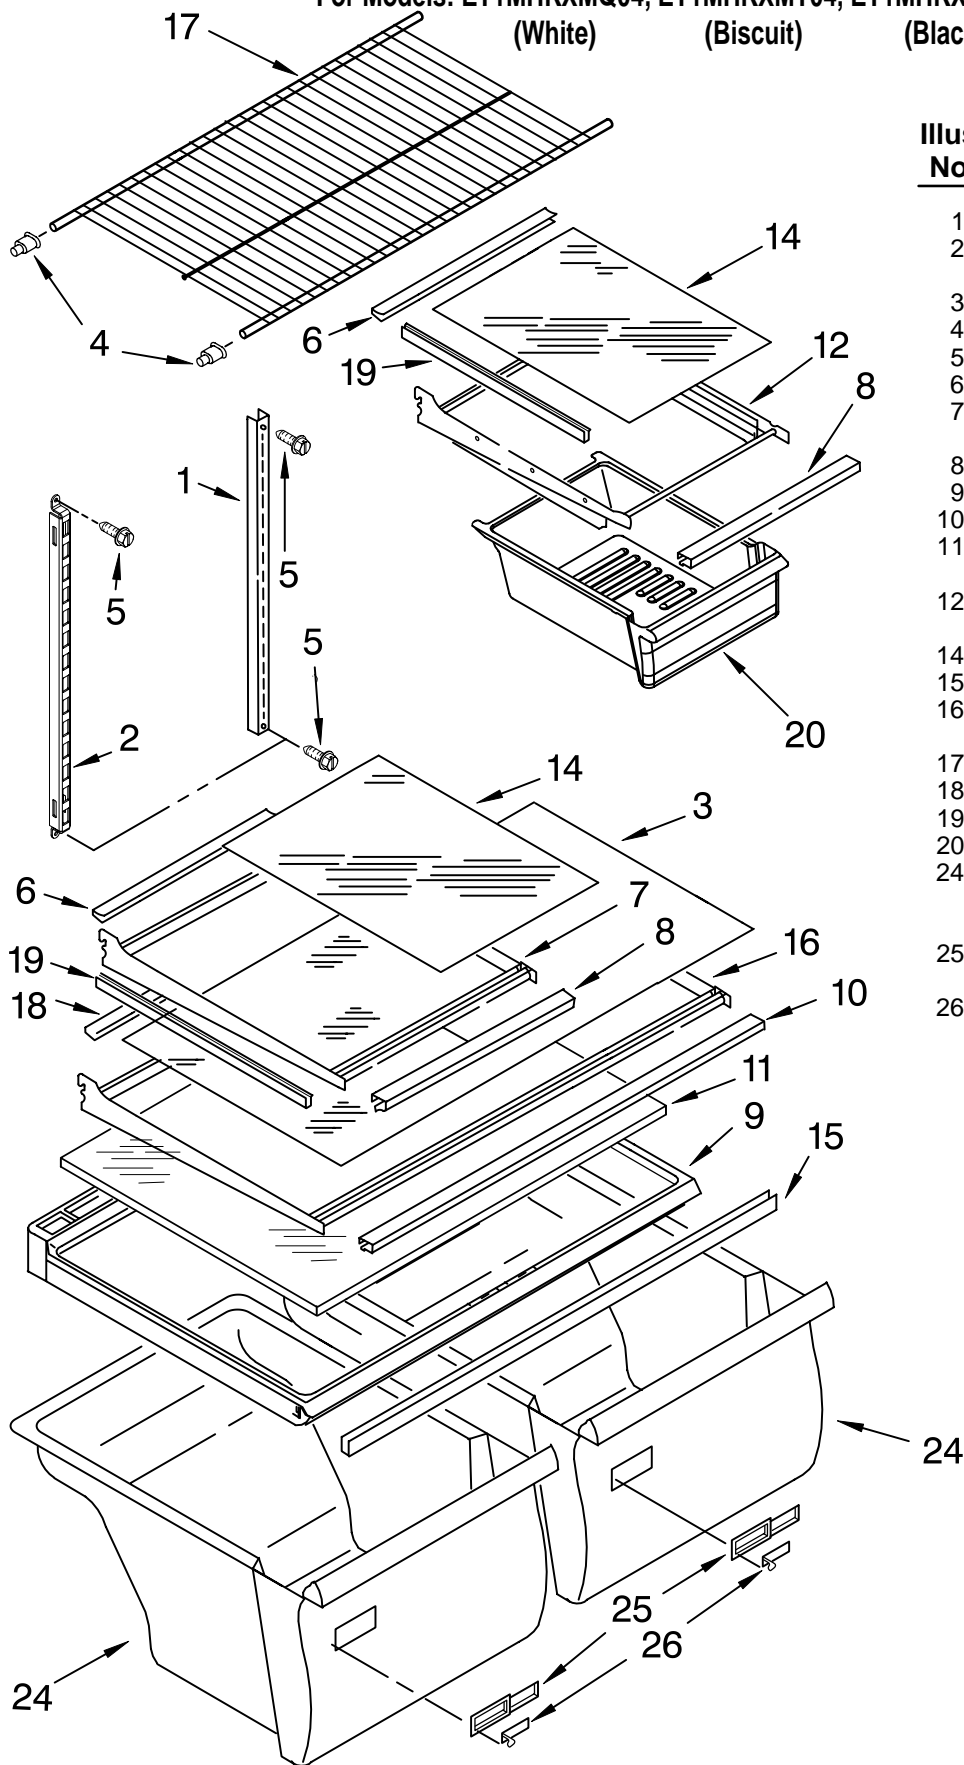

Illus. No.	Part No.	DESCRIPTION
21	2169104	Insulation, Sound Dampening
23	2201185	Support Block
24	3400518	Screw
28	2225647	Compressor (Includes Items 12,13,14,29)
29		Drier
	2319825	Production
	4387019	Service
30	2155774	Clamp
33	2302249	Air Baffle
34	2188874	Motor, Condenser
35	2187764	Wire Assy, Unit
36	2225834	Fan Blade
37	2205294	Tube, Discharge
38	2205293	Tube, Suction
39	2212848	Tube, Process
40	488500	Screw
41	2300635	Tray, Evaporator

FOR ORDERING INFORMATION REFER TO PARTS PRICE LIST

SHELF PARTS

For Models: ET1MHKXMQ04, ET1MHKXMT04, ET1MHKXMB04
(White) (Biscuit) (Black)

Illus. No.	Part No.	DESCRIPTION
1	2210522	Shelf, Ladder (2)
2	2300520	Shelf, Ladder Center
3	2200988	Glass, Full Shelf
4	2163762	Cup, Shelf Mtg.
5	489478	Screw
6	2188687	Trim Shelf, Rear
7	2201102E	Shelf, Cantilever
8	2188685	Trim, Shelf Front
9	2210526	Crisper Cover
10	2188691	Trim Shelf, Front
11	2210573	Insert, Crisper Cover
12	2201106	Pan Shelf, Cantilever
14	2200987	Glass, Shelf
15	2314478	Crisper Support
16	2201104E	Shelf, Full Cantilever
17	2189454	Shelf, Freezer
18	2188689	Trim, Shelf Rear
19	2188711	Trim Shelf, Side
20	2218132K	Pan, Meat
24	2218130	Crisper Pan (Includes Illus. 25 & 26)
25	2212446	Body, Humidity Control
26	2176222	Slide, Humidity Control