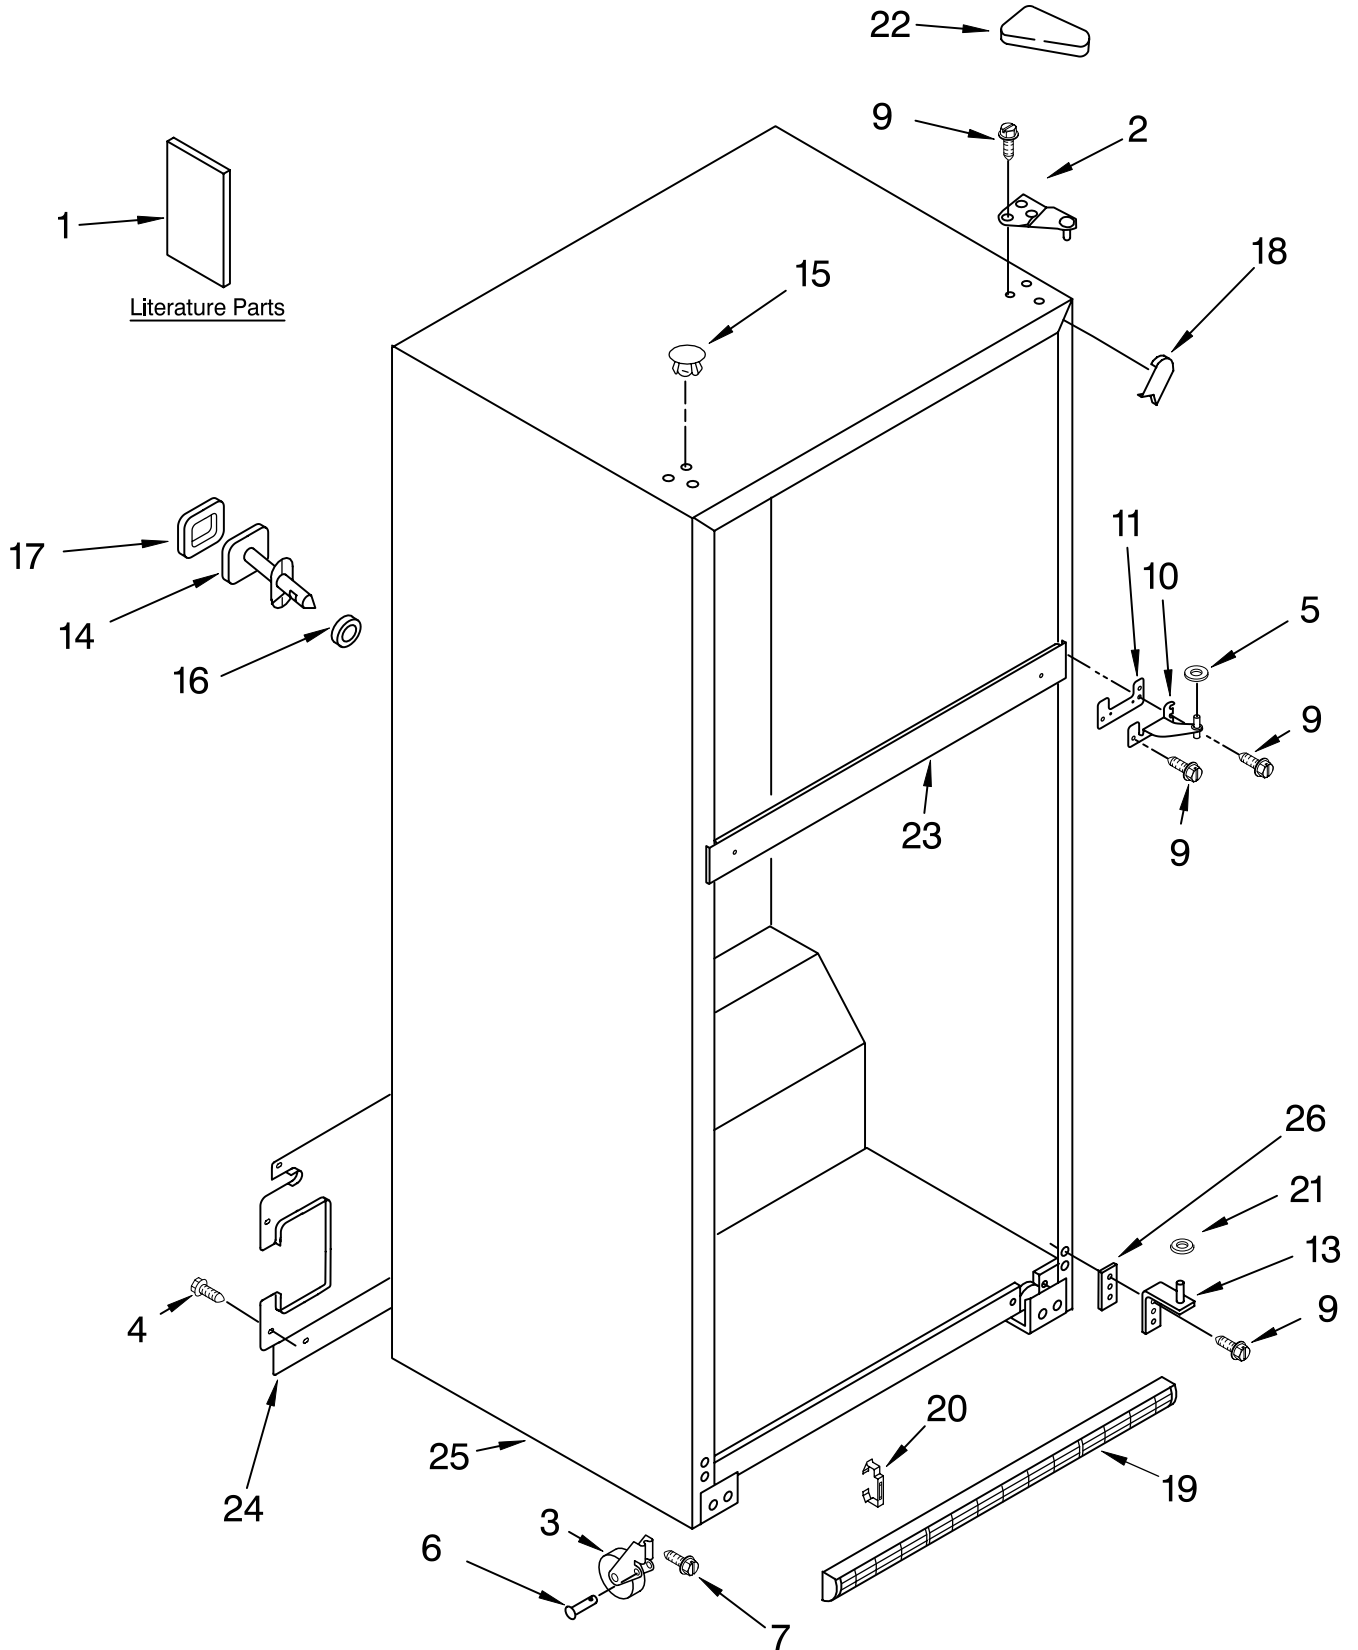

CABINET PARTS

REFRIGERATOR

For Models: ET1MHKXMQ04, ET1MHKXMT04, ET1MHKXMB04
(White) (Biscuit) (Black)

FOR ORDERING INFORMATION REFER TO PARTS PRICE LIST

CABINET PARTS

For Models: ET1MHKXMQ04, ET1MHKXMT04, ET1MHKXMB04

(White)

(Biscuit)

(Black)

Illus. No.	Part No.	DESCRIPTION	Illus. No.	Part No.	DESCRIPTION	Illus. No.	Part No.	DESCRIPTION
1		Literature Parts	10	2183972	Hinge, Center	19		Grille
	2314273	Service & Wiring Sheet	11	2183854	Shim, Hinge Center			(Includes Illus. 20)
	2302183	Energy Label	13	2189194	Hinge Butt		2254313	White
	2314472	Use & Care Guide	14		Fitting, Water Tube (Not Serviced)		2254316	Biscuit
							2254315	Black
Following May Be Purchased			15		Hole Plug (6)	20	2189356	Clip, Grille (2)
DO-IT-YOURSELF REPAIR MANUALS				2201012	White	21	487576	Washer
	677969	Do-It-Yourself Manual, Ref./Fzr.		2200924	Biscuit	22		Cover, Hinge
				2183998	Black		2213360	White
2	2189410	Hinge (Top)	16		Seal, Front (Not Serviced)		2213364	Biscuit
3	2166108	Roller, Front (2)	17		Seal, Rear (Not Serviced)	23	2213363	Black
4	489427	Screw	18		Corner Filler (2)			Rail, Center (Not Serviced)
5	489341	Washer		2201014	White	24	2202884	Cover, Unit
6	2179826	Rivet		2200926	Biscuit	25		Cabinet (Not a Serviceable Part)
7	3400504	Screw		2201017	Black	26	2172743	Spacer, Hinge Bottom
9	489497	Screw						

FOR ORDERING INFORMATION REFER TO PARTS PRICE LIST