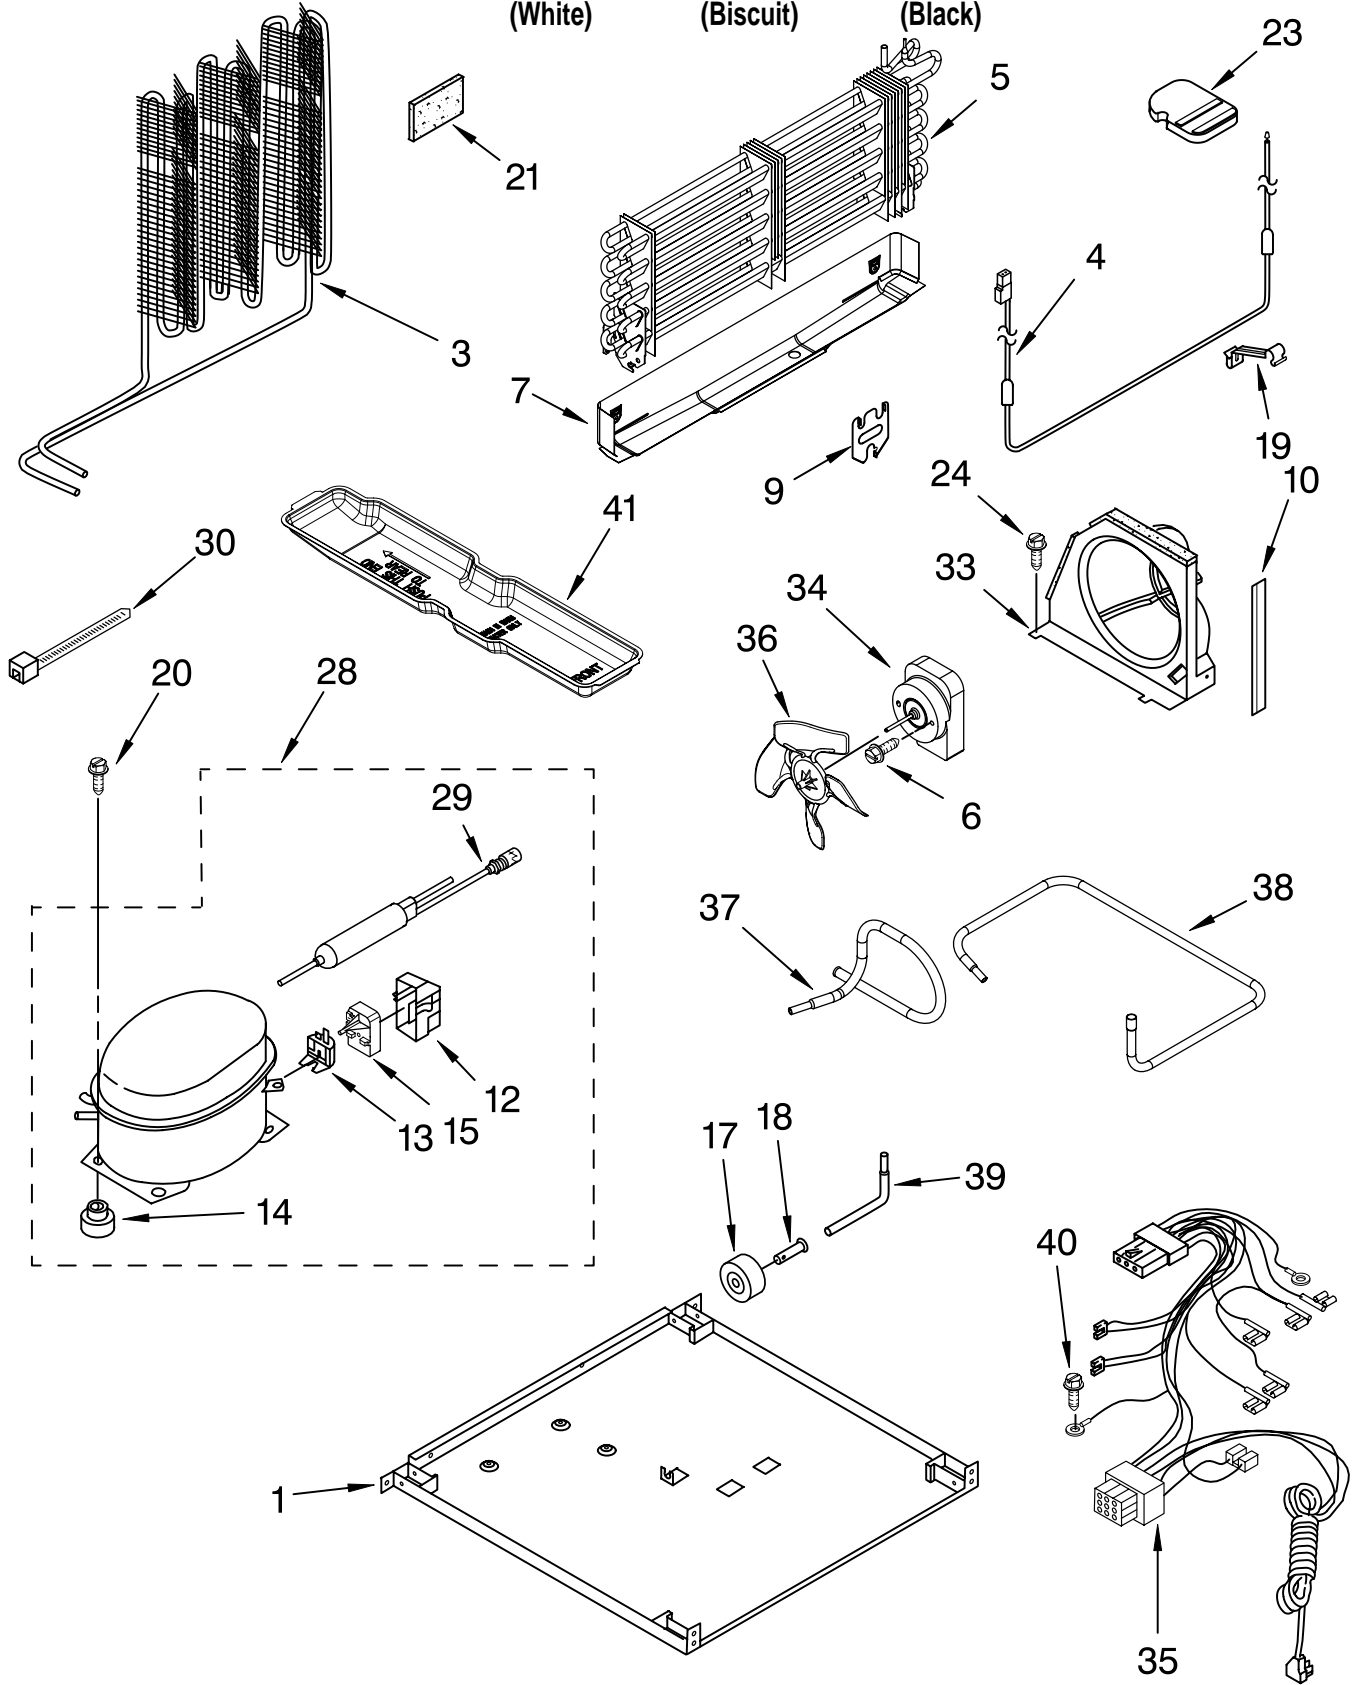

Illus. No.	Part No.	DESCRIPTION
1		Liner (Not a Serviceable Part)
2	2197380	Grommet (2)
3	2254360	Gasket, Evaporator Cover (2)
4	2314156	Defrost Timer
5	2204640	Thermostat, Tube Barrier
6	941839	Hole Plug
7	2310078	Wire Assembly Control Box
8	2162085	Socket, Light
9	98129	Screw (2)
10	2214986	Fan Motor
11	2163777	Fan Blade
12	2218381	Control Box
13	2225460	Thermostat
14	489478	Screw
15	488208	Screw
16	2254263	Cover, Evaporator
17	2160708	Light Bulb
18	2254454	Bracket Evap. Fan, Rear
19	1118894	Switch, Rocker Arm
21	2176281	Cover, Air Diffuser
22	2202885	Knob, Thermostat
23	2254354	Air Tower
24	2189452	Air Diffuser, Bottom
26	2212439	Air Separator Assembly
27	2205003	Cover, Hole
28	2210509	Valve-Tube, Body
29	2254453	Bracket, Fan Motor
31	2204639	Shield, Heat
32	487996	Cap
33	2310043	Wire Assembly Freezer Compartment (Includes Item 34)
34	2314158	Defrost, BI-Metal

FOR ORDERING INFORMATION REFER TO PARTS PRICE LIST

UNIT PARTS

For Models: ET1MHKXM04, ET1MHKXMT04, ET1MHKXMB04

(White)

(Biscuit)

(Black)

FOR ORDERING INFORMATION REFER TO PARTS PRICE LIST

UNIT PARTS

For Models: ET1MHKXM04, ET1MHKXMT04, ET1MHKXMB04

(White)

(Biscuit)

(Black)

Illus. No.	Part No.	DESCRIPTION
1	2225596	Plate, Unit Mounting
3	2214960	Condenser
4	2314157	Heater, Defrost
5	2254249	Evaporator Assy.
6	8533859	Screw
7	2254295	Drain Pan
9	2176301	Bracket, Heater
10	2300638	Extension, Air Baffle
12	4387731	Cover (Service Only)
	2162358	Production
13	4387938	Overload (Service Only)
	2302290	Production
14		Grommet (4)
	1100826	Production
	4387558	Service
15	2258450	Relay
17	2150304	Roller (2)
18	2221797	Rivet
19	2182338	Clip, Heater
20	489373	Screw