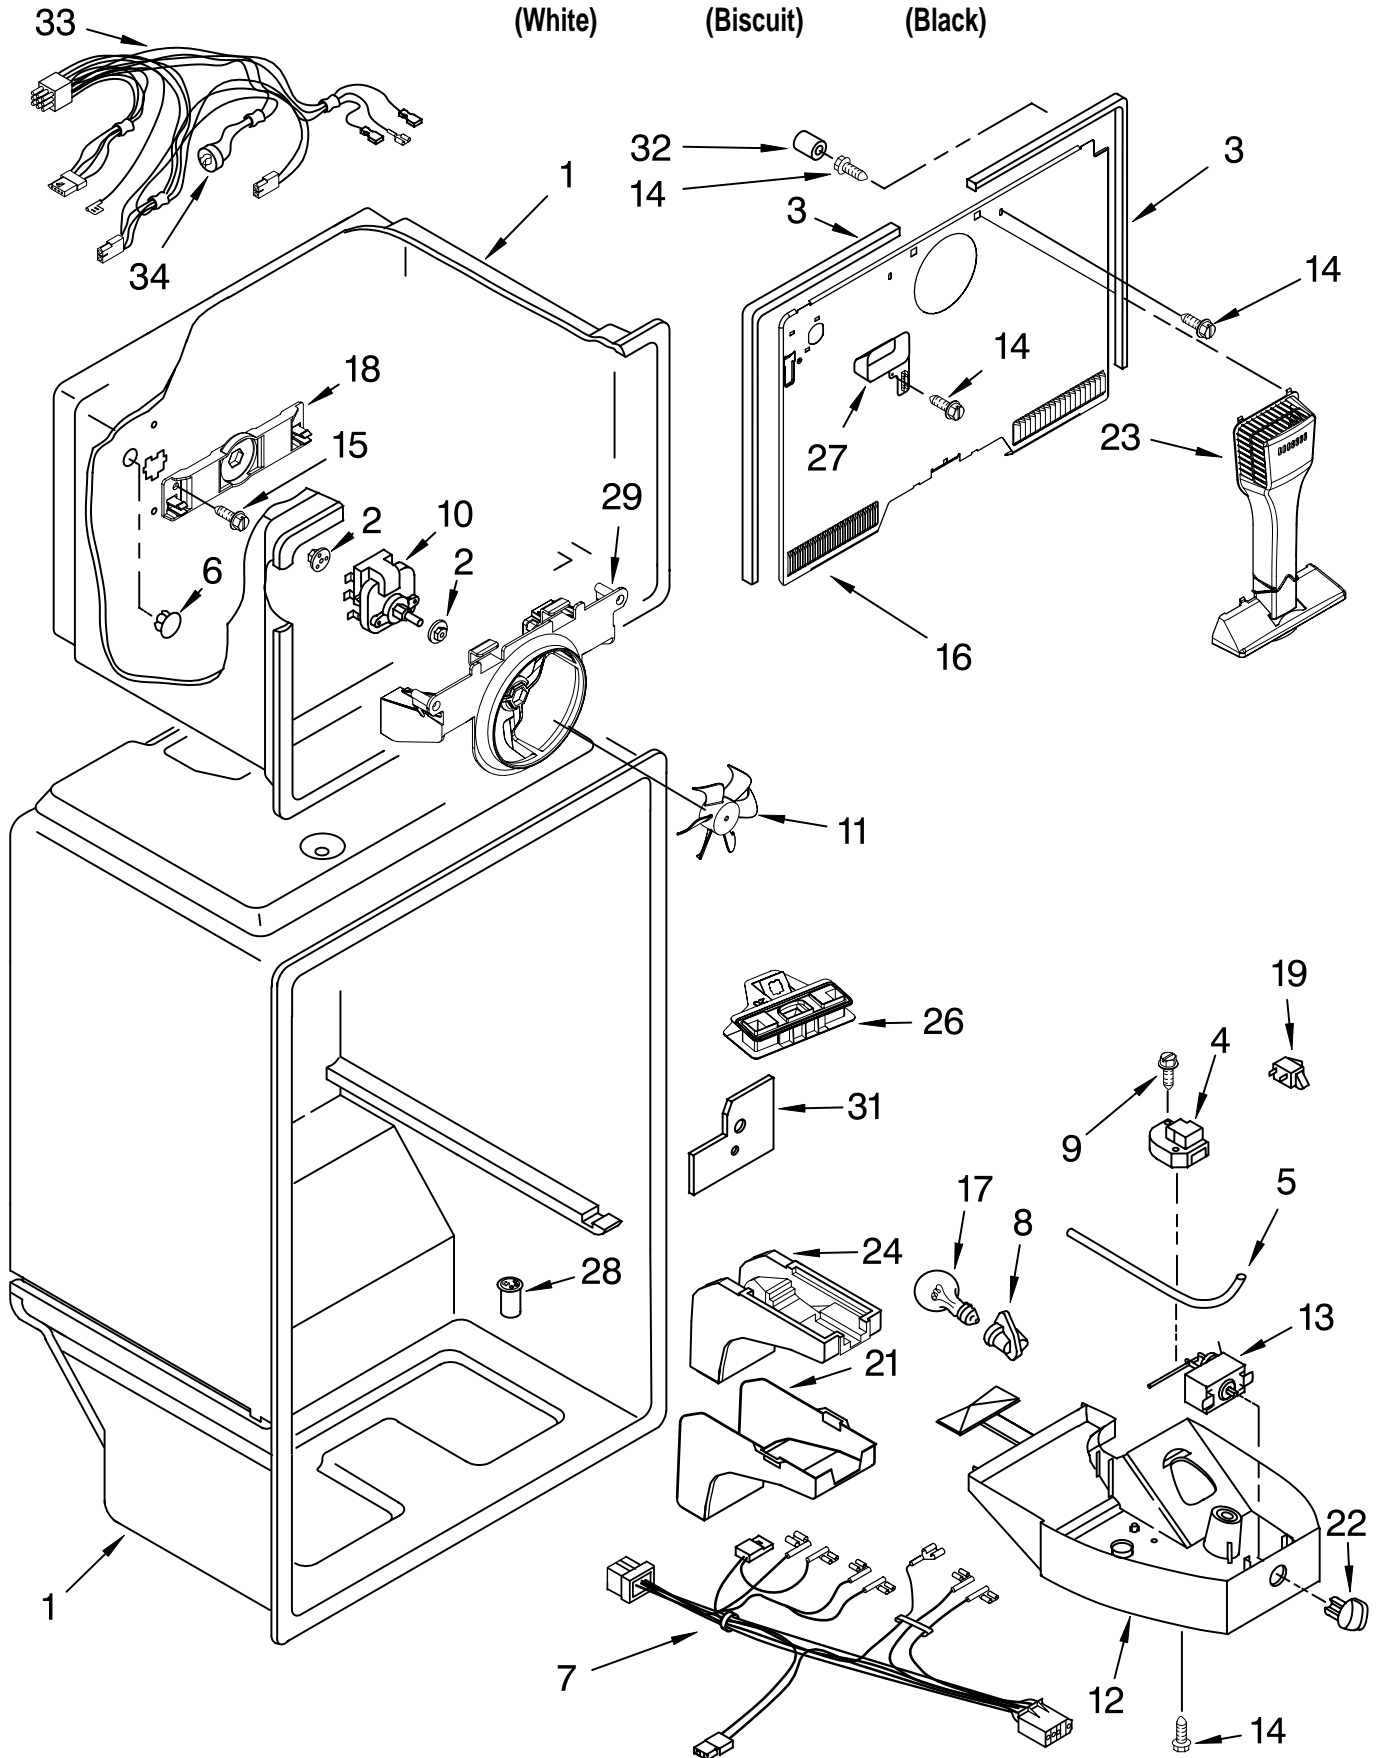

LINER PARTS

For Models: ET1MHKXM04, ET1MHKXMT04, ET1MHKXMB04
(White) (Biscuit) (Black)

FOR ORDERING INFORMATION REFER TO PARTS PRICE LIST

LINER PARTS

For Models: ET1MHKXMQ04, ET1MHKXMT04, ET1MHKXMB04
(White) (Biscuit) (Black)

Illus. No.	Part No.	DESCRIPTION
1		Liner (Not a Serviceable Part)
2	2197380	Grommet (2)
3	2254360	Gasket, Evaporator Cover (2)
4	2314156	Defrost Timer
5	2204640	Thermostat, Tube Barrier
6	941839	Hole Plug
7	2310078	Wire Assembly Control Box
8	2162085	Socket, Light
9	98129	Screw (2)
10	2214986	Fan Motor
11	2163777	Fan Blade
12	2218381	Control Box
13	2225460	Thermostat
14	489478	Screw
15	488208	Screw
16	2254263	Cover, Evaporator
17	2160708	Light Bulb
18	2254454	Bracket Evap. Fan, Rear
19	1118894	Switch, Rocker Arm
21	2176281	Cover, Air Diffuser
22	2202885	Knob, Thermostat
23	2254354	Air Tower
24	2189452	Air Diffuser, Bottom
26	2212439	Air Separator Assembly
27	2205003	Cover, Hole
28	2210509	Valve-Tube, Body
29	2254453	Bracket, Fan Motor
31	2204639	Shield, Heat
32	487996	Cap
33	2310043	Wire Assembly Freezer Compartment (Includes Item 34)
34	2314158	Defrost, BI-Metal

FOR ORDERING INFORMATION REFER TO PARTS PRICE LIST