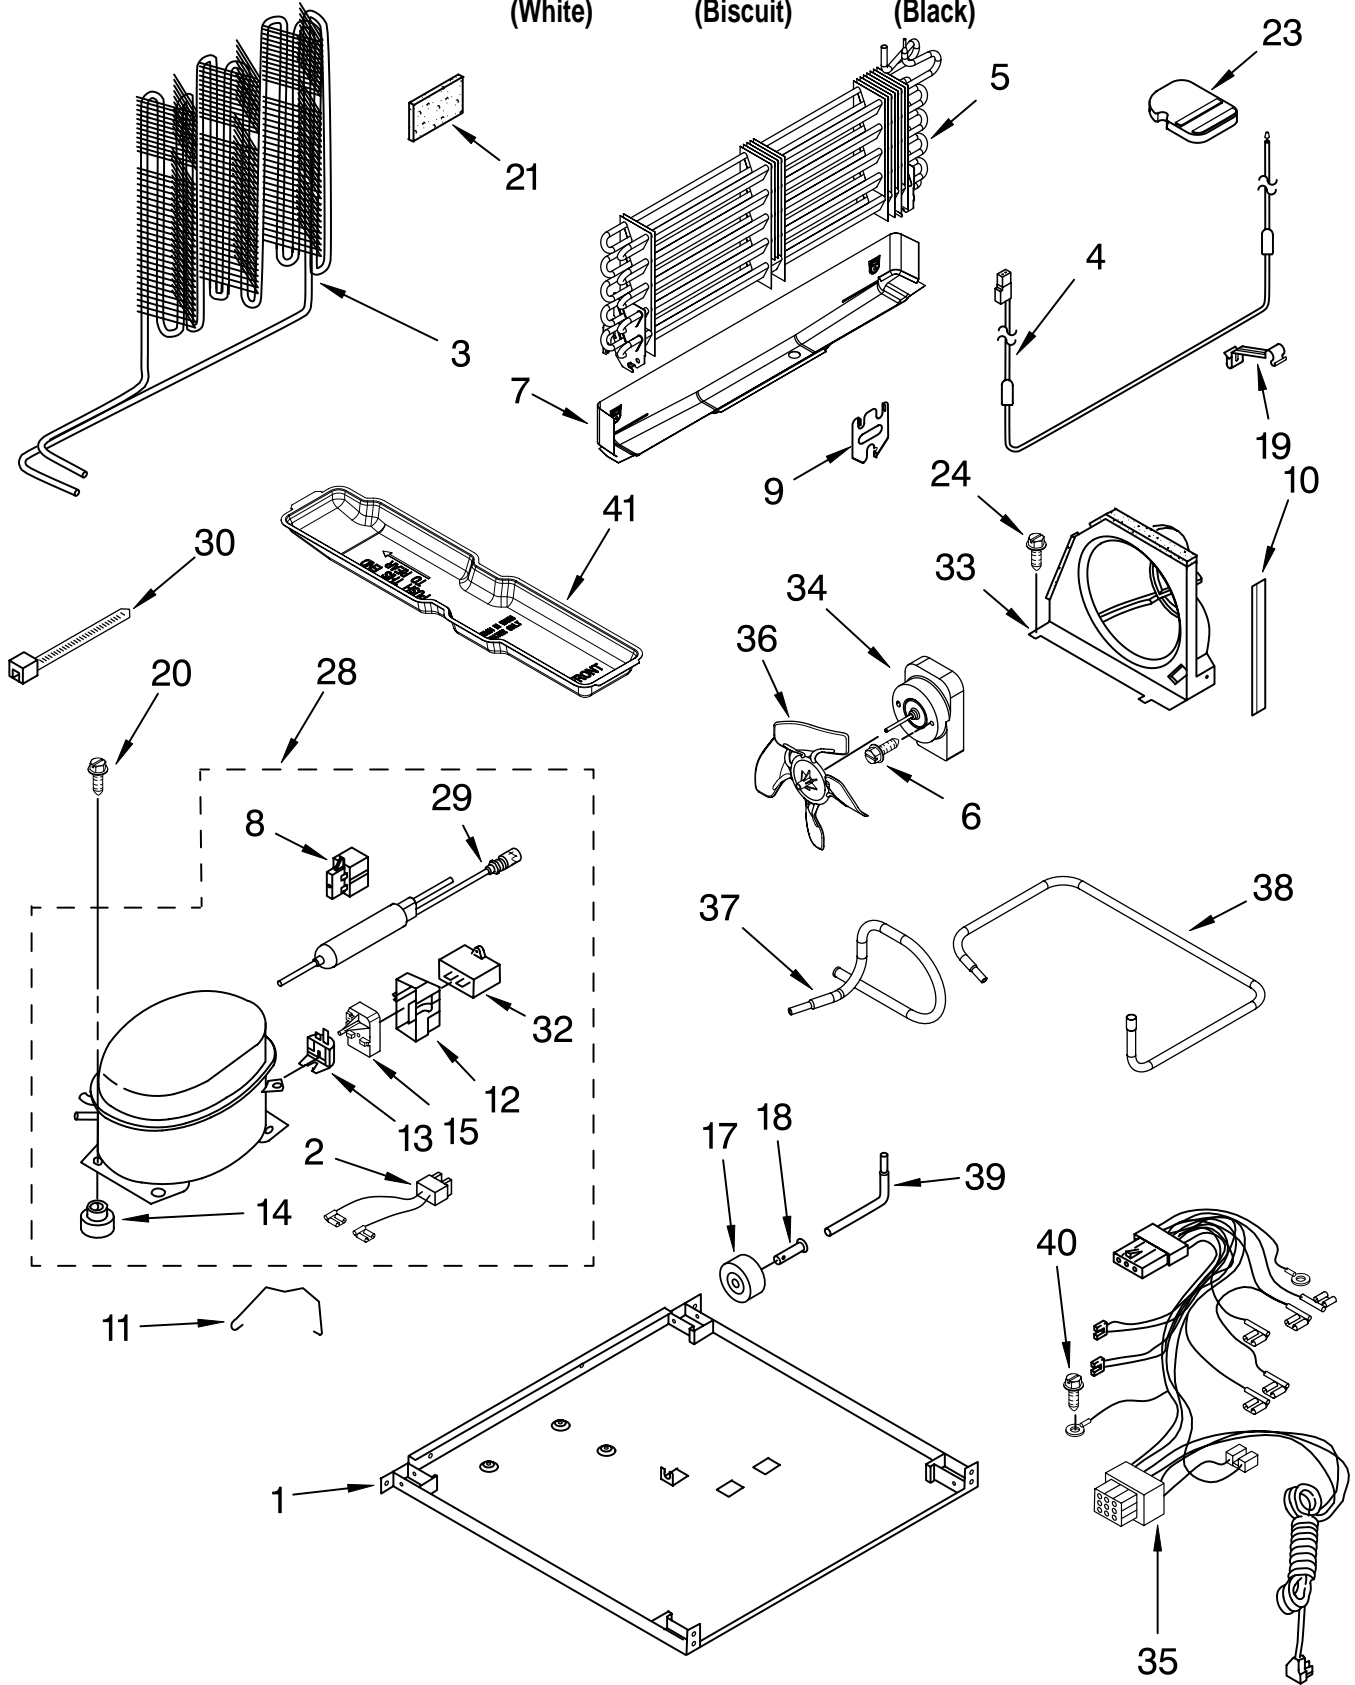

UNIT PARTS

For Models: ET1MHKXM03, ET1MHKXMT03, ET1MHKXMB03
(White) (Biscuit) (Black)

FOR ORDERING INFORMATION REFER TO PARTS PRICE LIST

UNIT PARTS

For Models: ET1MHKXMQ03, ET1MHKXMT03, ET1MHKXMB03

(White)

(Biscuit)

(Black)

Illus. No.	Part No.	DESCRIPTION
1	2225596	Plate, Unit Mounting
2	4387765	Wire Assembly (Service Only)
3	2214960	Condenser
4	2314157	Heater, Defrost
5	2254249	Evaporator Assy.
6	8533859	Screw
7	2254295	Drain Pan
8	2183454	Relay (Service Only)
9	2176301	Bracket, Heater
10	2300638	Extension, Air Baffle
11	2255113	Strap
12	4387731	Cover (Service Only)
13	4390624	Overload (Service Only)
14	1100826	Grommet (4) Production
	4387558	Service
15	2225785	Start-Device Combination (Start Relay and Overload for Production Compressor Only)

Illus. No.	Part No.	DESCRIPTION
17	2150304	Roller (2)
18	2221797	Rivet
19	2182338	Clip, Heater
20	489373	Screw
21	2169104	Insulation, Sound Dampening
23	2201185	Support Block
24	3400518	Screw
28	2225833	Compressor (Includes Items 2,8,12,13,14, 29 & 32)
29		Drier
	2199167	Production
	4387019	Service
30	2155774	Clamp
32		Capacitor
	2169373	Production
	1118576	Service
33	2302249	Air Baffle
34	2188874	Motor, Condenser
35	2187382	Wire Assy, Unit
36	2225834	Fan Blade
37	2225564	Tube, Discharge
38	2225565	Tube, Suction
39	2154109	Tube, Process
40	488500	Screw
41	2300635	Tray, Evaporator

Illus. No.	Part No.	DESCRIPTION
Following Parts Not Illustrated and Optional Parts Not Included		
	978025	Valve, Access (1/4")
	978026	Valve, Access (5/16")
	978027	Valve, Access (3/8")
	978028	Valve, Access (1/2")
	978029	Valve, Access (5/8")
	978030	Valve, Access (3/4")
	876764	Valve, Access (3/16")

REFRIGERANT CHARGE

4.00 Ozs.
(R134A)

FOR ORDERING INFORMATION REFER TO PARTS PRICE LIST