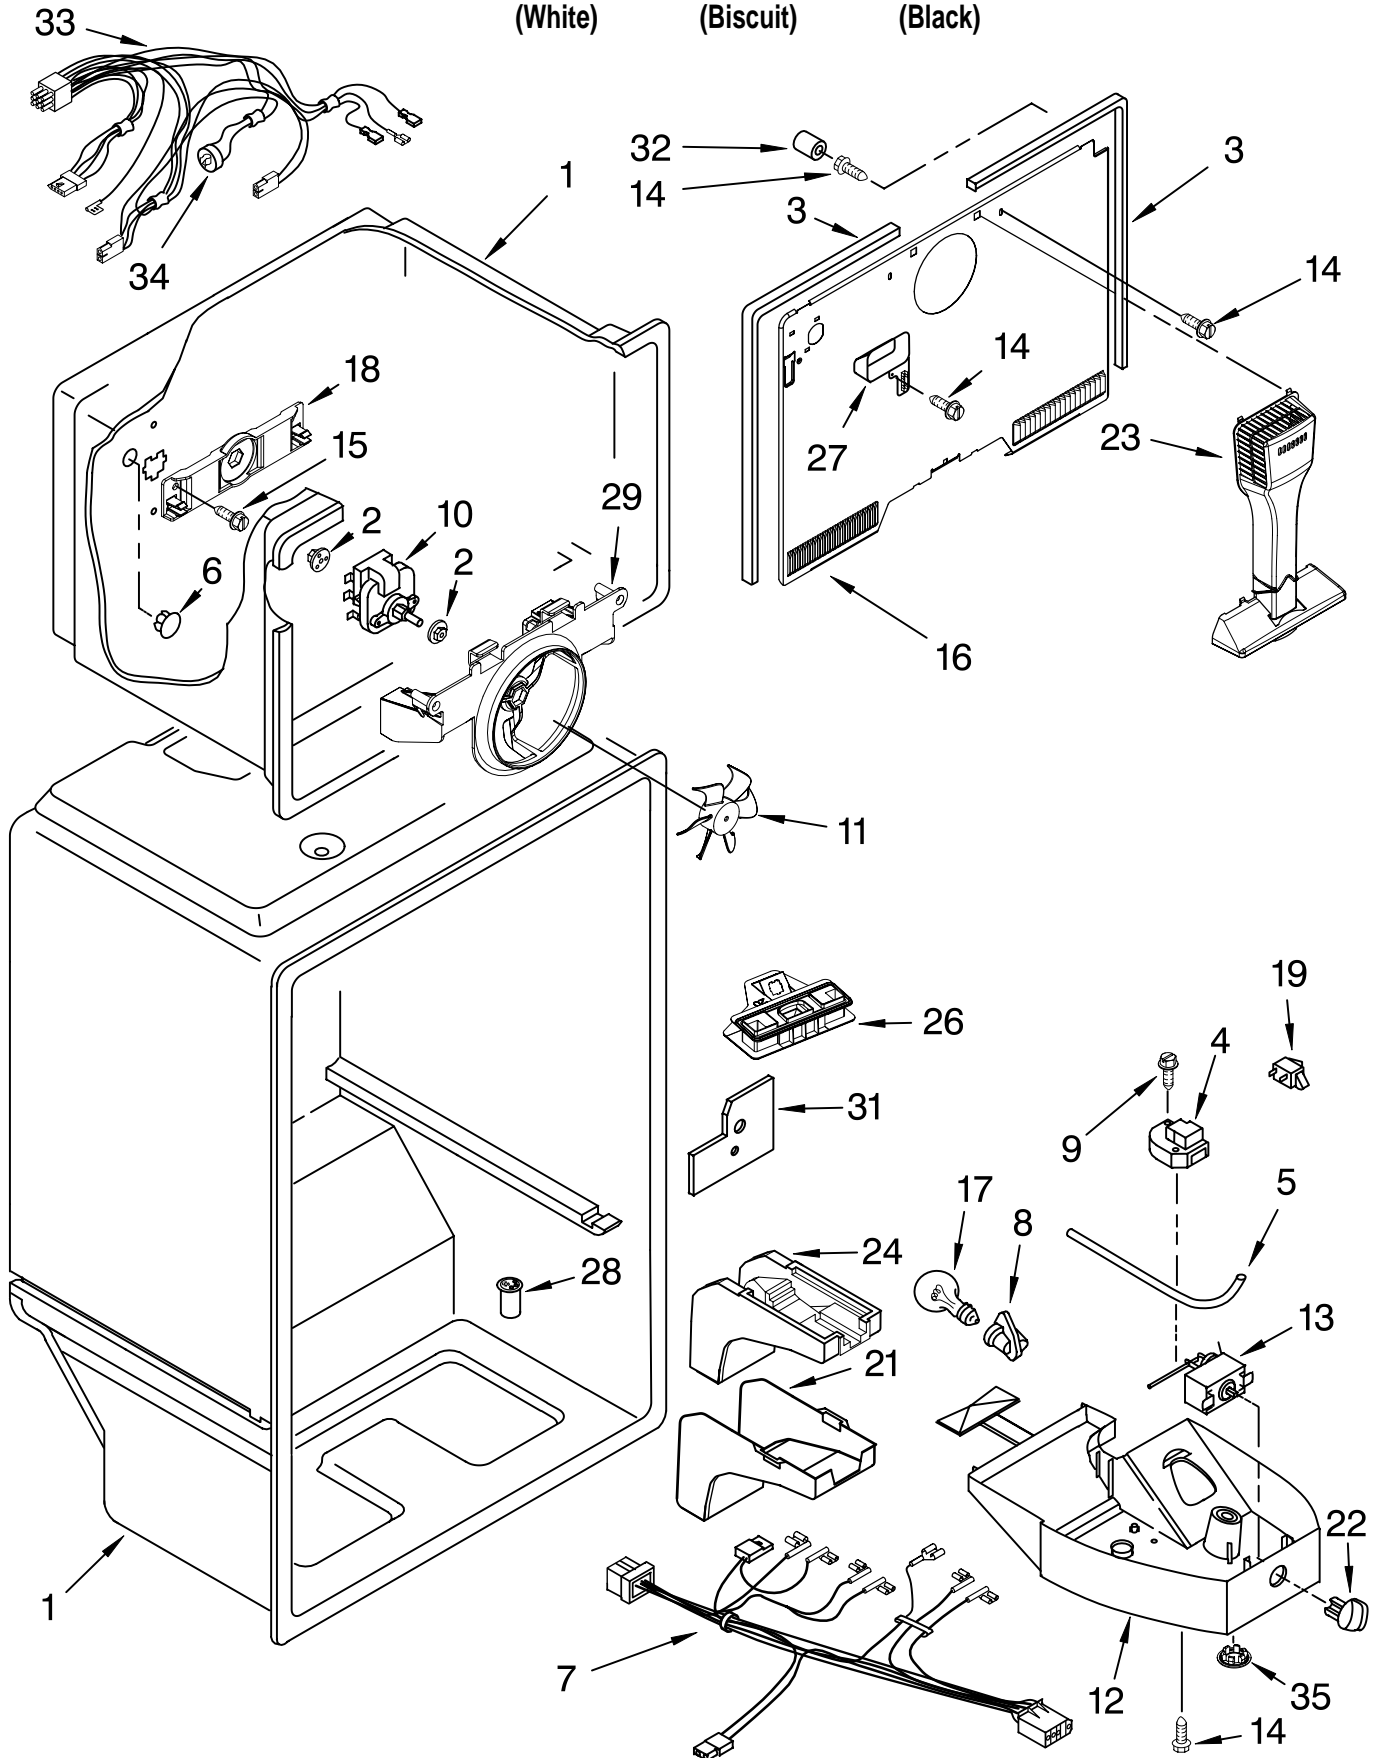

LINER PARTS

For Models: ET1MHKXM03, ET1MHKXMT03, ET1MHKXMB03
(White) (Biscuit) (Black)

FOR ORDERING INFORMATION REFER TO PARTS PRICE LIST

LINER PARTS

For Models: ET1MHKXMQ03, ET1MHKXMT03, ET1MHKXMB03
(White) (Biscuit) (Black)

Illus. No.	Part No.	DESCRIPTION
1		Liner (Not a Serviceable Part)
2	2197380	Grommet (2)
3	2254360	Gasket, Evaporator Cover (2)
4	2314156	Defrost Timer
5	2204640	Thermostat, Tube Barrier
6	941839	Hole Plug
7	2187885	Wire Assembly Control Box
8	2162085	Socket, Light
9	98129	Screw (2)
10	2214986	Fan Motor
11	2163777	Fan Blade
12	2218381	Control Box
13	2225460	Thermostat
14	489478	Screw
15	488208	Screw
16	2254263	Cover, Evaporator
17	2160708	Light Bulb
18	2254454	Bracket Evap. Fan, Rear
19	1118894	Switch, Rocker Arm
21	2176281	Cover, Air Diffuser
22	2202885	Knob, Thermostat
23	2254354	Air Tower
24	2189452	Air Diffuser, Bottom
26	2212439	Air Separator Assembly
27	2205003	Cover, Hole
28	2171931	Valve-Tube, Body
29	2254453	Bracket, Fan Motor
31	2204639	Shield, Heat
32	487996	Cap
33	2310043	Wire Assembly Freezer Compartment (Includes Item 34)
34	2314158	Defrost, BI-Metal
35	940014	Hole Plug, Control Box

FOR ORDERING INFORMATION REFER TO PARTS PRICE LIST