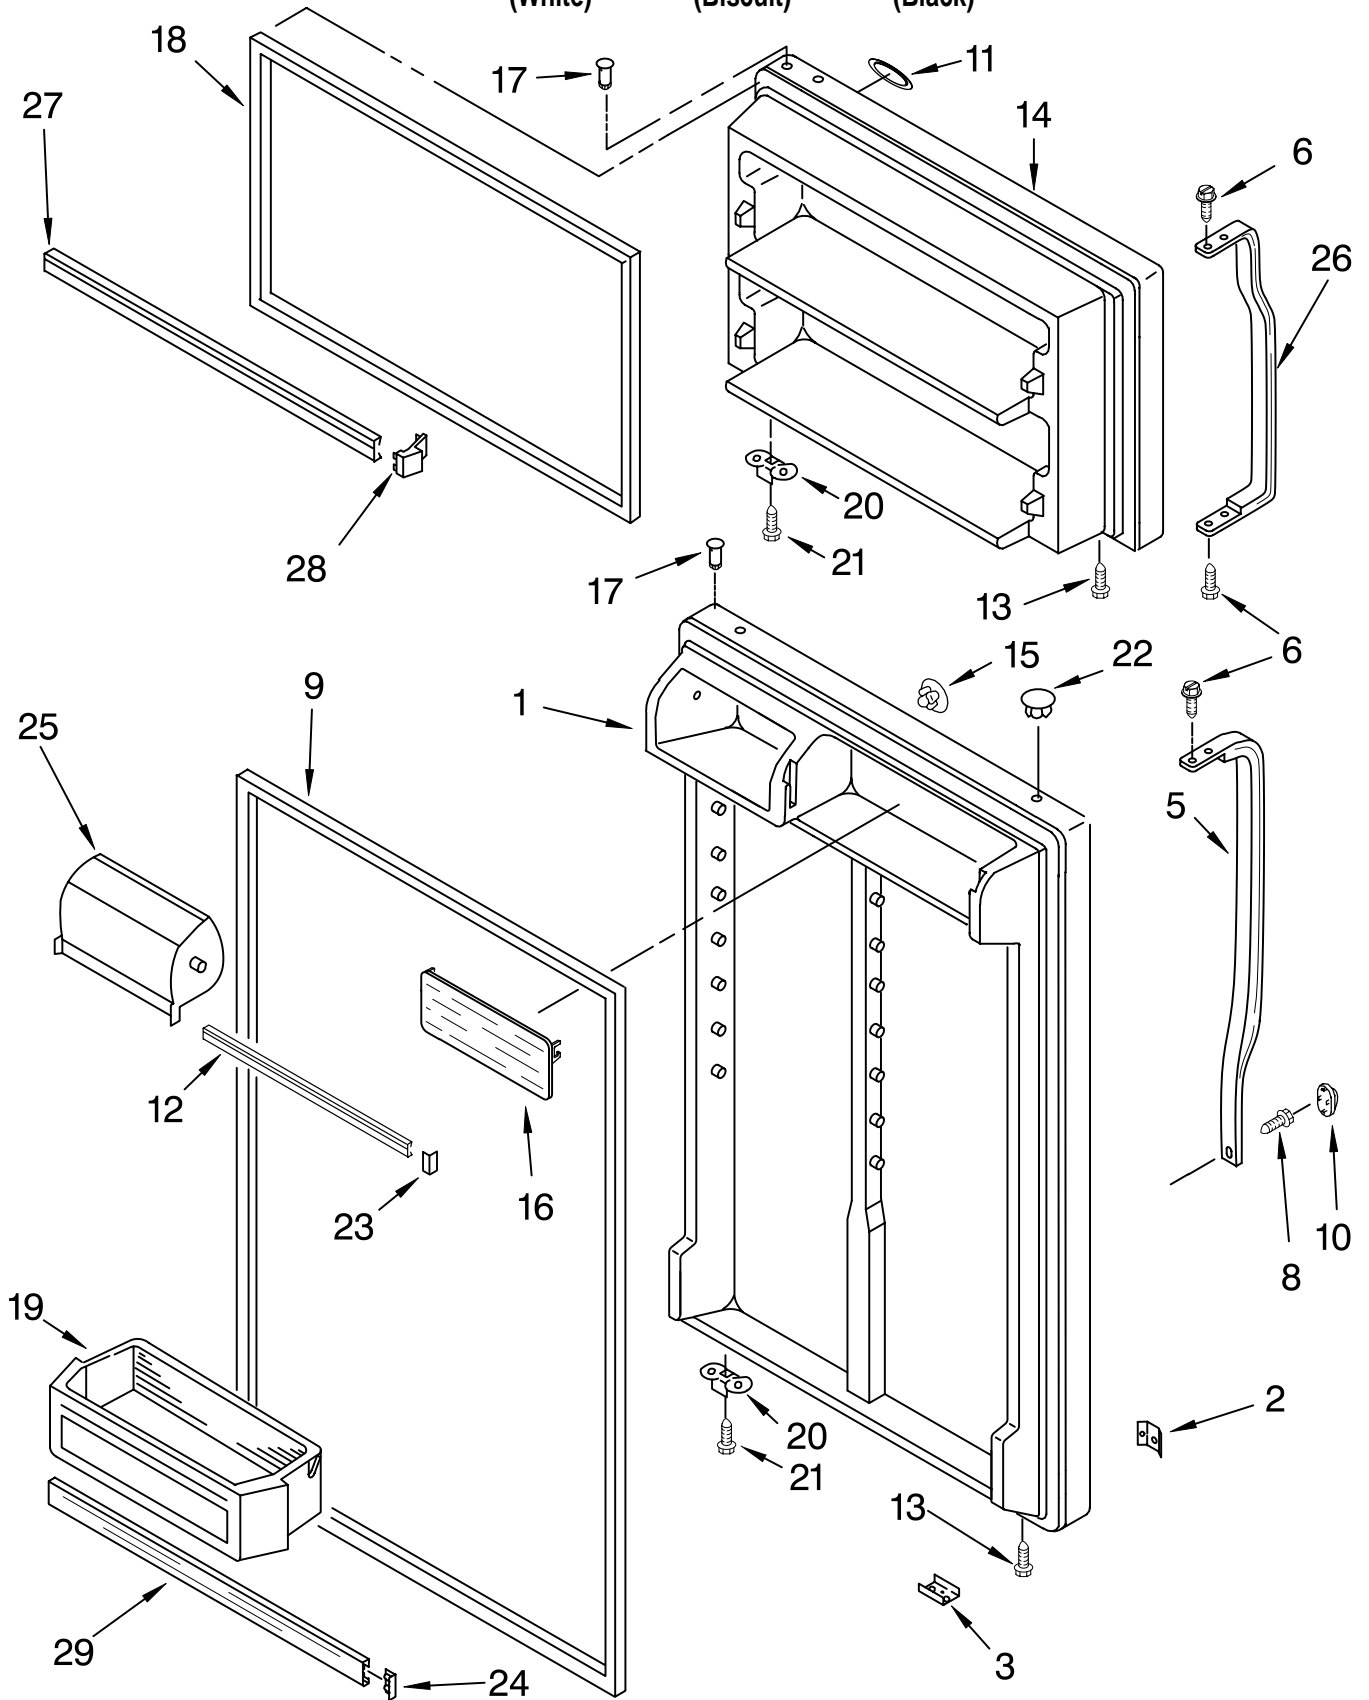

DOOR PARTS

For Models: ET1MHKXMQ03, ET1MHKXMT03, ET1MHKXMB03
(White) (Biscuit) (Black)

FOR ORDERING INFORMATION REFER TO PARTS PRICE LIST