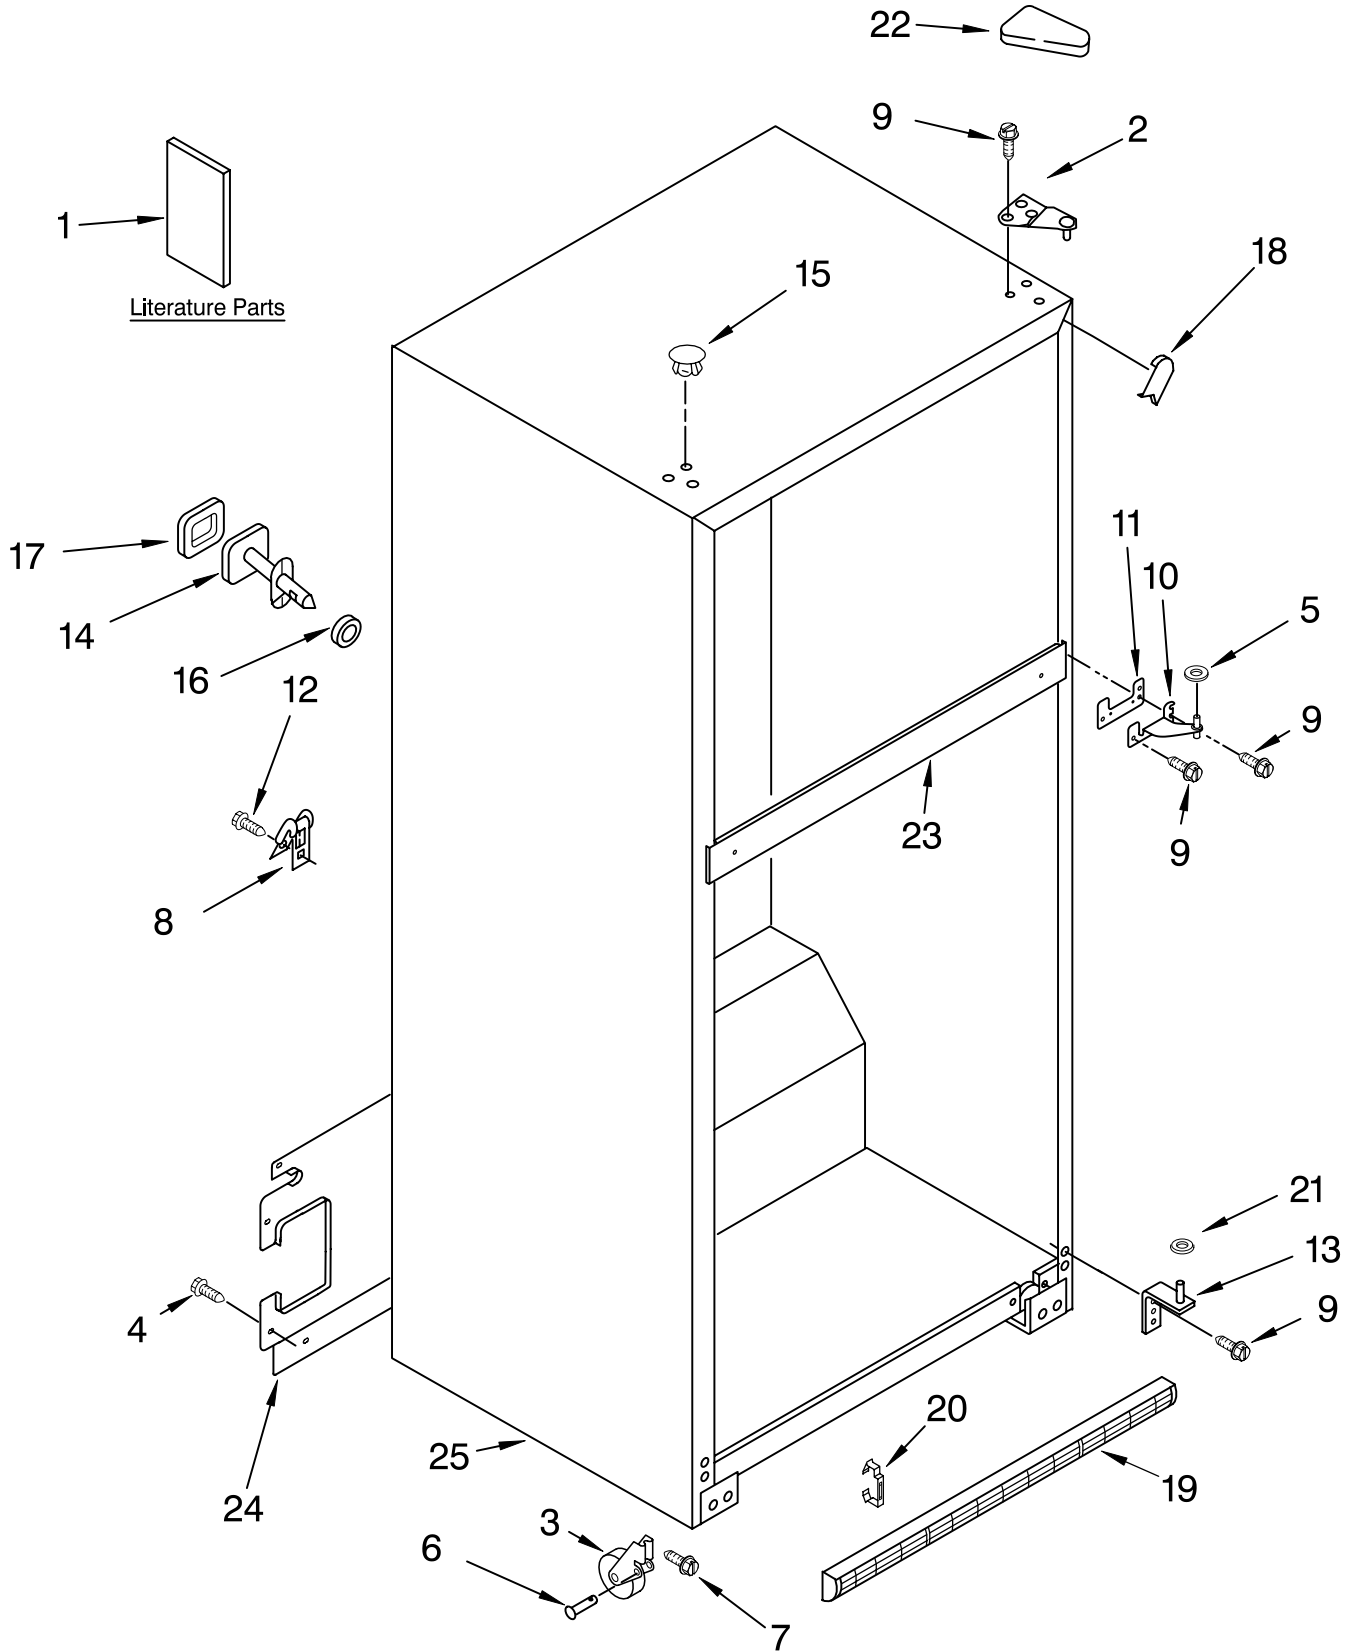

# CABINET PARTS

For Models: ET1MHKXM03, ET1MHKXMT03, ET1MHKXMB03  
(White) (Biscuit) (Black)

REFRIGERATOR

FOR ORDERING INFORMATION REFER TO PARTS PRICE LIST

# CABINET PARTS

For Models: ET1MHKXMQ03, ET1MHKXMT03, ET1MHKXMB03

(White)

(Biscuit)

(Black)

Illus. No.	Part No.	DESCRIPTION	Illus. No.	Part No.	DESCRIPTION	Illus. No.	Part No.	DESCRIPTION
1		Literature Parts	6	2179826	Rivet	18		Corner Filler (2)
	2314273	Service & Wiring Sheet	7	3400504	Screw		2201014	White
	2302183	Energy Label	8	549193	Clamp, Cord		2200926	Biscuit
	2314472	Use & Care Guide	9	489497	Screw		2201017	Black
	2225413	Customer Instructions	10	2183972	Hinge, Center	19		Grille
			11	2183854	Shim, Hinge Center			(Includes Illus. 20)
			12	8281265	Screw		2254313	White
			13	2254473	Hinge Butt		2254316	Biscuit
			14		Fitting, Water Tube (Not Serviced)		2254315	Black
			15		Hole Plug (6)	20	2189356	Clip, Grille (2)
				2201012	White	21	487576	Washer
				2200924	Biscuit	22		Cover, Hinge
				2183998	Black		2213360	White
			16		Seal, Front (Not Serviced)		2213364	Biscuit
			17		Seal, Rear (Not Serviced)		2213363	Black
						23		Rail, Center (Not Serviced)
						24	2202884	Cover, Unit
						25		Cabinet (Not a Serviceable Part)