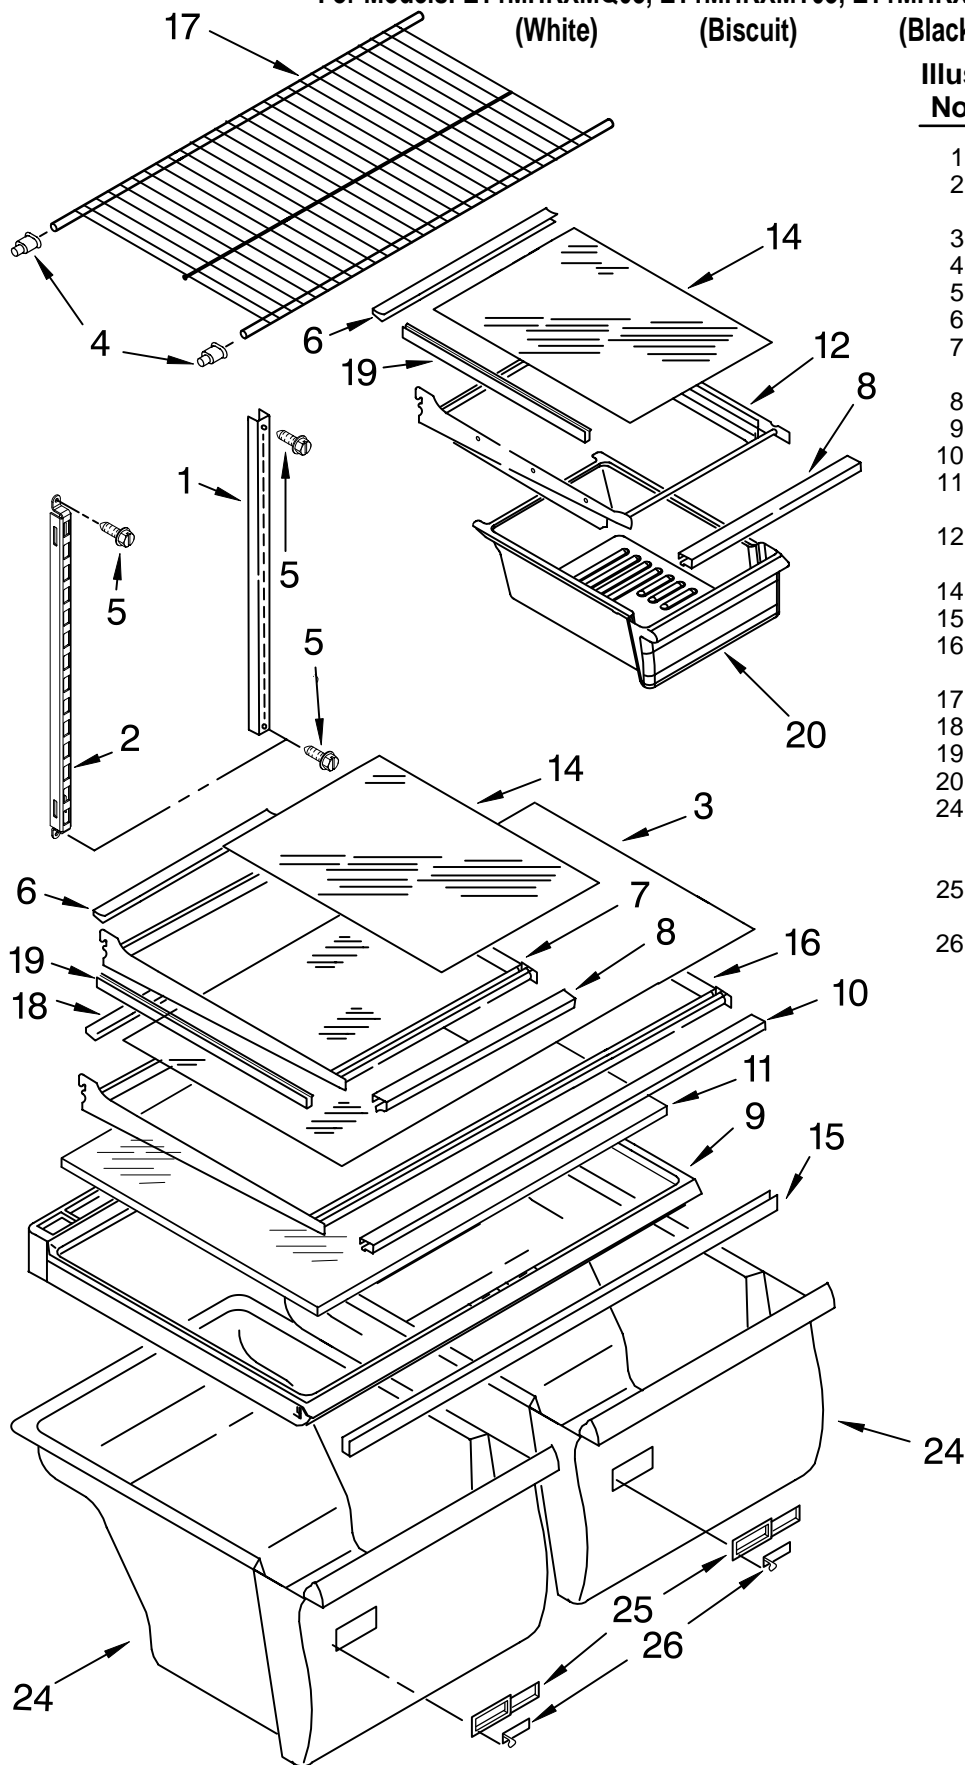

# SHELF PARTS

For Models: ET1MHKXMQ03, ET1MHKXMT03, ET1MHKXMB03

(White)

(Biscuit)

(Black)

**Illus. Part No. DESCRIPTION**

Illus. No.	Part No.	DESCRIPTION
1	2210522	Shelf, Ladder (2)
2	2300520	Shelf, Ladder Center
3	2200988	Glass, Full Shelf
4	2163762	Cup, Shelf Mtg.
5	489478	Screw
6	2188687	Trim Shelf, Rear
7	2201102E	Shelf, Cantilever
8	2188685	Trim, Shelf Front
9	2210526	Crisper Cover
10	2188691	Trim Shelf, Front
11	2210573	Insert, Crisper Cover
12	2201106	Pan Shelf, Cantilever
14	2200987	Glass, Shelf
15	2163832	Crisper Support
16	2201104E	Shelf, Full Cantilever
17	2189454	Shelf, Freezer
18	2188689	Trim, Shelf Rear
19	2188711	Trim Shelf, Side
20	2218132K	Pan, Meat
24	2218141	Crisper Pan (Includes Illus. 25 & 26)
25	2212446	Body, Humidity Control
26	2176222	Slide, Humidity Control