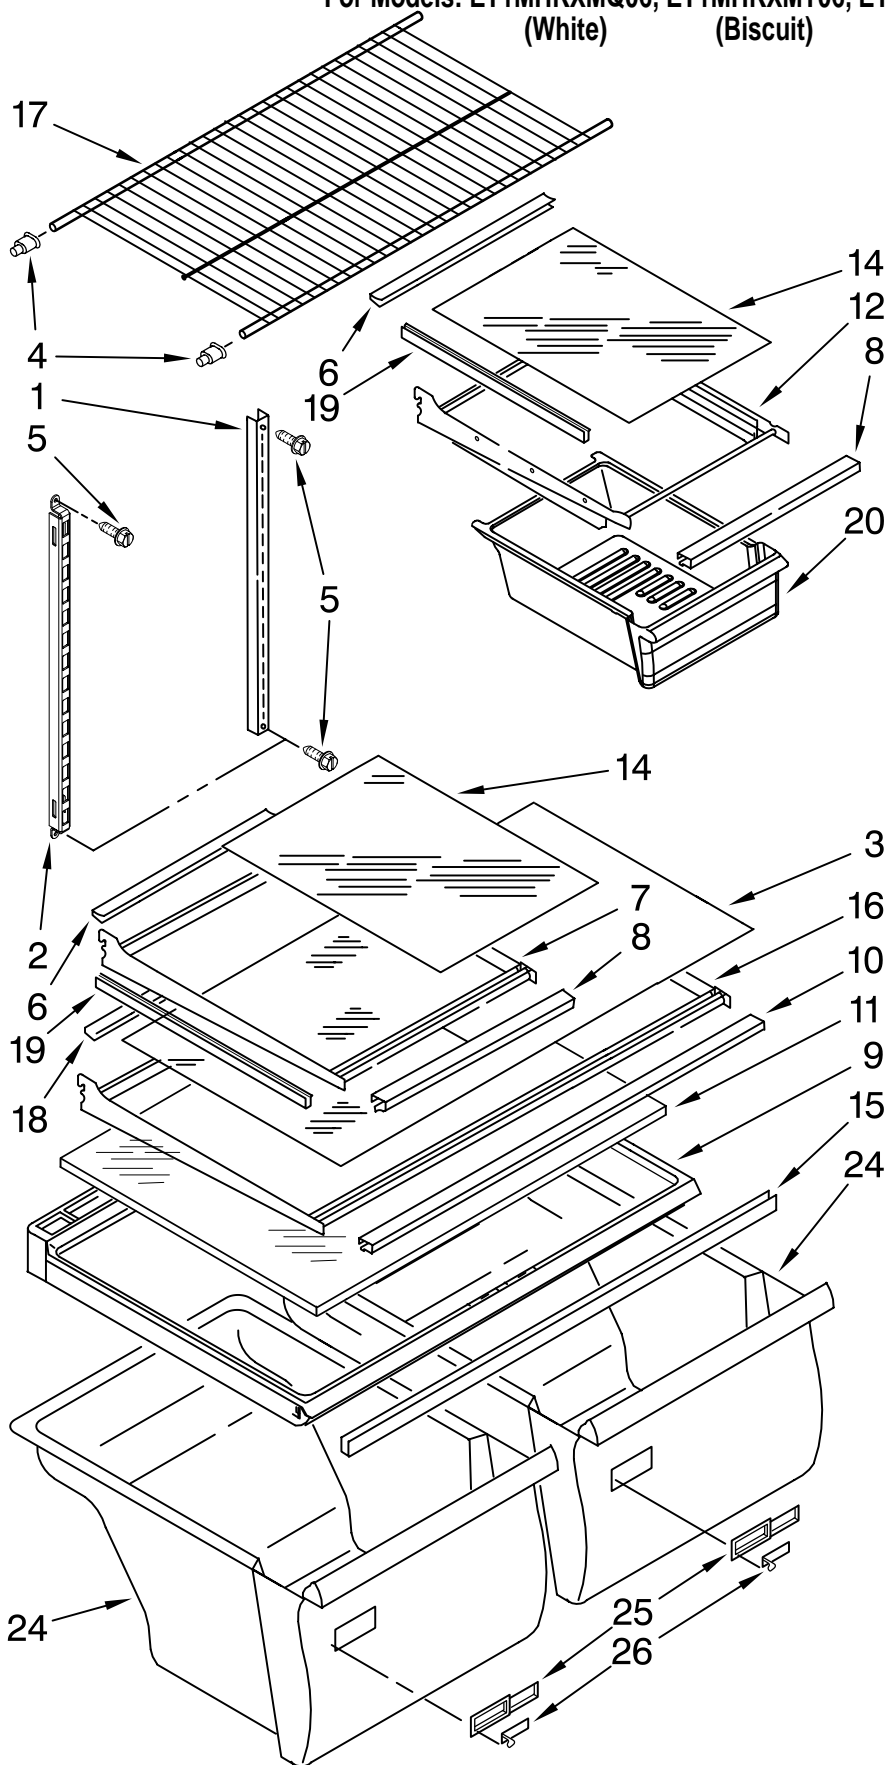

Illus. No.	Part No.	DESCRIPTION
18	2221797	Rivet
19	2182338	Clip, Heater
20	489373	Screw
21	2169104	Insulation, Sound Dampening
23	2201185	Support Block
24	3400518	Screw
28	2225647	Compressor (Includes Items 12,13,14,29)
29		Drier
	2317845	Service
30	2155774	Clamp
33	2315541	Air Baffle
34	2188728	Motor, Condenser
35	2310235	Wire Assy, Unit
36	2225834	Fan Blade
37	2205294	Tube, Discharge
38	2205293	Tube, Suction
39	2212848	Tube, Process
40	488500	Screw
41	2300635	Tray, Evaporator

FOR ORDERING INFORMATION REFER TO PARTS PRICE LIST

SHELF PARTS

For Models: ET1MHKXM06, ET1MHKXMT06, ET1MHKXMB06
(White) (Biscuit) (Black)

Illus. No.	Part No.	DESCRIPTION
1	2210522	Shelf, Ladder (2)
2	2300520	Shelf, Ladder Center
3	2200988	Glass, Full Shelf
4	2163762	Cup, Shelf Mtg.
5	489478	Screw
6	2188687	Trim Shelf, Rear
7	2201102E	Shelf, Cantilever
8	2188685	Trim, Shelf Front
9	2314502	Crisper Cover
10	2188691	Trim Shelf, Front
11	2210573	Insert, Crisper Cover
12	2201106	Pan Shelf, Cantilever
14	2200987	Glass, Shelf
15	2314478	Crisper Support
16	2201104E	Shelf, Full Cantilever
17	2189454	Shelf, Freezer
18	2188689	Trim, Shelf Rear
19	2188711	Trim Shelf, Side
20	2218132K	Pan, Meat
24	2218141	Crisper Pan (Includes Illus. 25 & 26)
25	2212446	Body, Humidity Control
26	2176222	Slide, Humidity Control