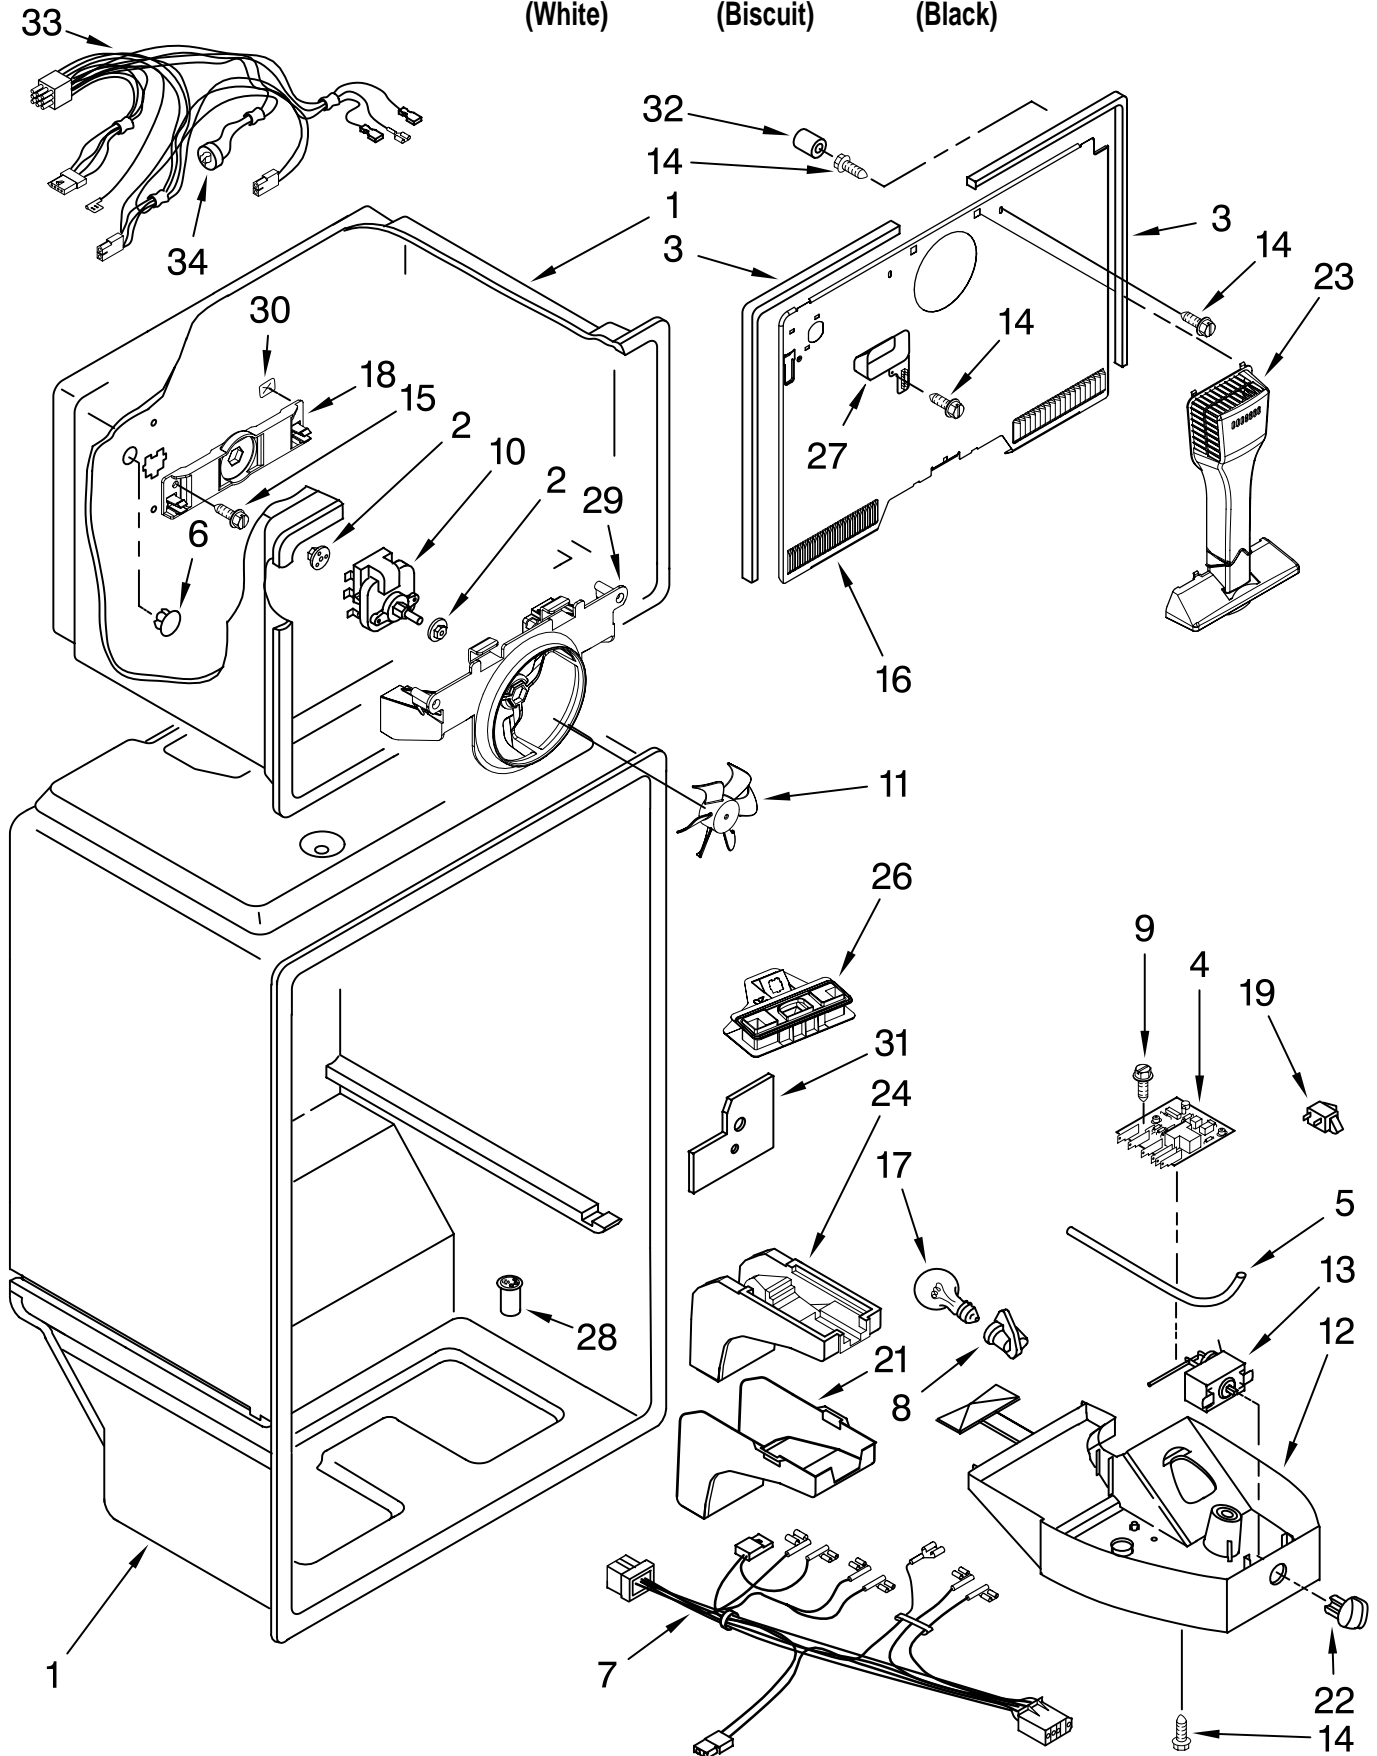

LINER PARTS

For Models: ET1MHKXM06, ET1MHKXMT06, ET1MHKXMB06
(White) (Biscuit) (Black)

FOR ORDERING INFORMATION REFER TO PARTS PRICE LIST

LINER PARTS

For Models: ET1MHKXMQ06, ET1MHKXMT06, ET1MHKXMB06
(White) (Biscuit) (Black)

Illus. No.	Part No.	DESCRIPTION
1		Liner (Not a Serviceable Part)
2	2197380	Grommet (2)
3	2254360	Gasket, Evaporator Cover (2)
4	2304099	Defrost Timer
5	2204640	Thermostat, Tube Barrier
6	941839	Hole Plug
7	2310077	Wire Assembly Control Box
8	2162085	Socket, Light
9	8534009	Screw (2)
10	2214986	Fan Motor
11	2163777	Fan Blade
12	2218380	Control Box
13	2225460	Thermostat
14	489478	Screw
15	488208	Screw
16	2254263	Cover, Evaporator
17	2160708	Light Bulb
18	2254454	Bracket Evap. Fan, Rear
19	1118894	Switch, Rocker Arm
21	2176281	Cover, Air Diffuser
22	2202885	Knob, Thermostat
23	2254354	Air Tower
24	2189452	Air Diffuser, Bottom
26	2212439	Air Separator Assembly
27	2205003	Cover, Hole
28	2210509	Valve-Tube, Body
29	2254453	Bracket, Fan Motor
30	2320183	Retainer-Screw
31	2204639	Shield, Heat
32	487996	Cap
33	2310099	Wire Assembly Freezer Compartment (Includes Item 34)
34	2319915	Defrost, BI-Metal

FOR ORDERING INFORMATION REFER TO PARTS PRICE LIST