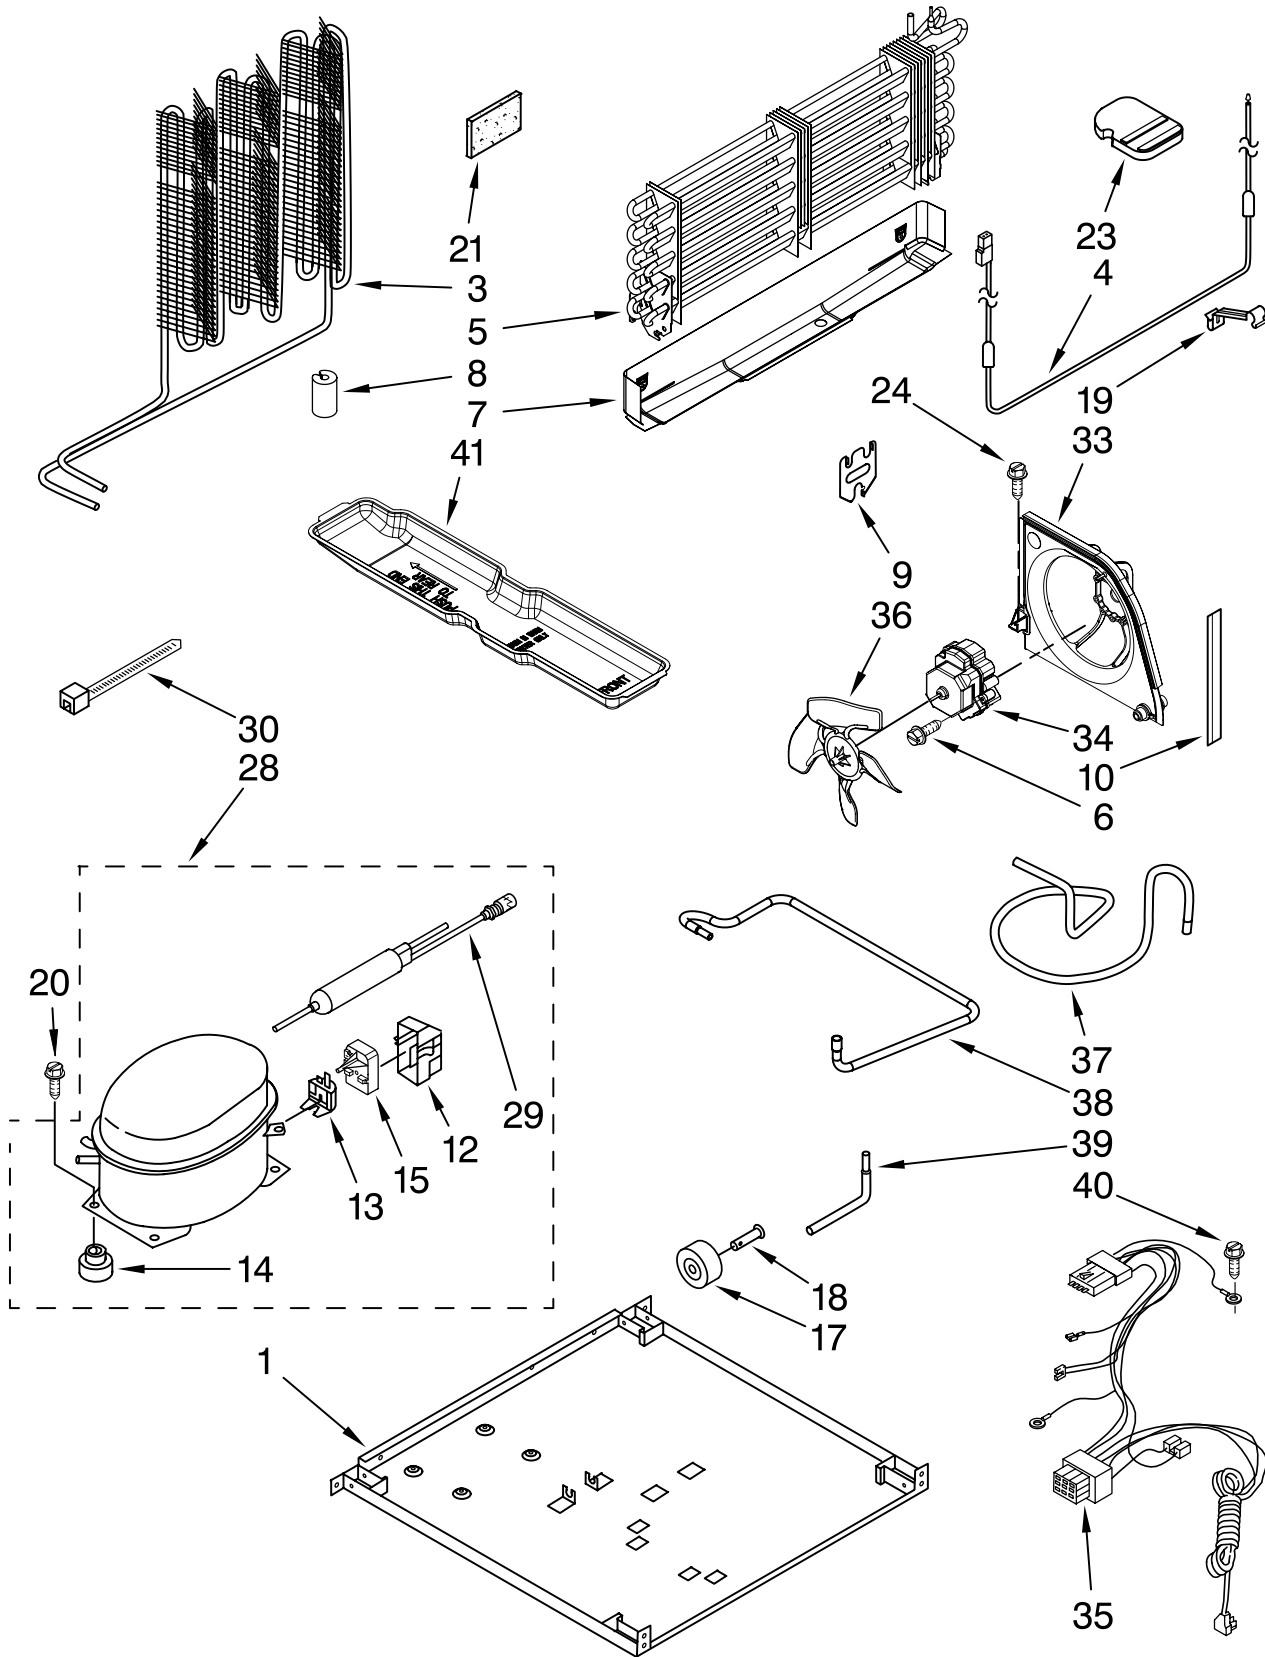

UNIT PARTS

For Models: ET1MHKXM06, ET1MHKXMT06, ET1MHKXMB06
(White) (Biscuit) (Black)

FOR ORDERING INFORMATION REFER TO PARTS PRICE LIST

UNIT PARTS

For Models: ET1MHKXMQ06, ET1MHKXMT06, ET1MHKXMB06
(White) (Biscuit) (Black)

Illus. No.	Part No.	DESCRIPTION
1	2225596	Plate, Unit Mounting
3	2214960	Condenser
4	2314157	Heater, Defrost
5	2254249	Evaporator Assy.
6	8533859	Screw
7	2254295	Drain Pan
8	2319835	Grommet-Cond (4)
9	2176301	Bracket, Heater
10	2300638	Extension, Air Baffle
12	4387731	Cover (Service Only)
	2162358	Production
13	4387938	Overload (Service Only)
	2302290	Production
14		Grommet (4)
	1100826	Production
	4387558	Service
15	2258450	Relay
17	2150304	Roller (2)

Illus. No.	Part No.	DESCRIPTION
18	2221797	Rivet
19	2182338	Clip, Heater
20	489373	Screw
21	2169104	Insulation, Sound Dampening
23	2201185	Support Block
24	3400518	Screw
28	2225647	Compressor (Includes Items 12,13,14,29)
29		Drier
	2317845	Service
30	2155774	Clamp
33	2315541	Air Baffle
34	2188728	Motor, Condenser
35	2310235	Wire Assy, Unit
36	2225834	Fan Blade
37	2205294	Tube, Discharge
38	2205293	Tube, Suction
39	2212848	Tube, Process
40	488500	Screw
41	2300635	Tray, Evaporator

Illus. No.	Part No.	DESCRIPTION
Following Parts Not Illustrated and Optional Parts Not Included		
	978025	Valve, Access (1/4")
	978026	Valve, Access (5/16")
	978027	Valve, Access (3/8")
	978028	Valve, Access (1/2")
	978029	Valve, Access (5/8")
	978030	Valve, Access (3/4")
	876764	Valve, Access (3/16")
REFRIGERANT CHARGE		
4.00 Ozs. (R134A)		

FOR ORDERING INFORMATION REFER TO PARTS PRICE LIST