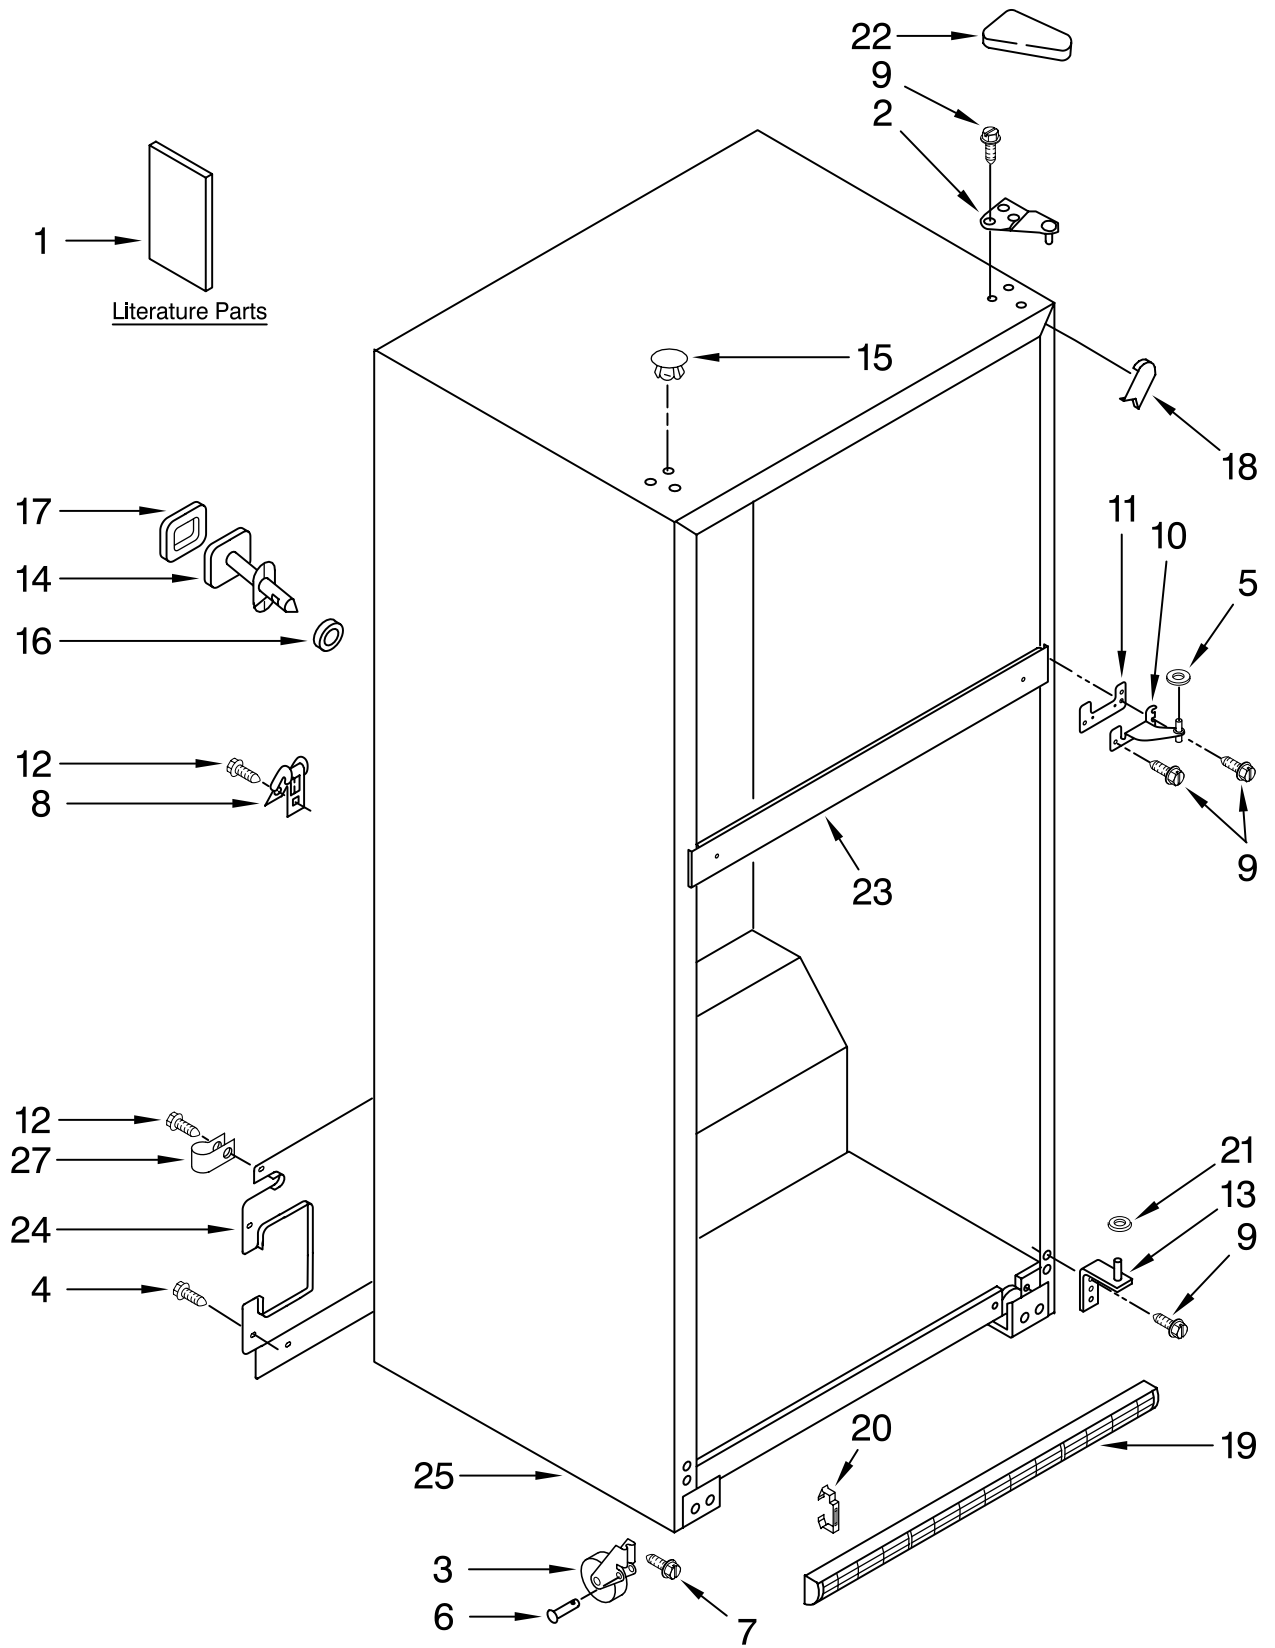

CABINET PARTS

REFRIGERATOR

For Models: ET1MHKXMQ06, ET1MHKXMT06, ET1MHKXMB06
(White) (Biscuit) (Black)

FOR ORDERING INFORMATION REFER TO PARTS PRICE LIST

CABINET PARTS

For Models: ET1MHKXMQ06, ET1MHKXMT06, ET1MHKXMB06
(White) (Biscuit) (Black)

Illus. No.	Part No.	DESCRIPTION	Illus. No.	Part No.	DESCRIPTION	Illus. No.	Part No.	DESCRIPTION
1		Literature Parts	7	3400504	Screw	19		Grille
	2314274	Service & Wiring Sheet	8	549193	Clamp–Service Cord			(Includes Illus. 20)
	2319926	Energy Label	9	489497	Screw		2254313	White
	2314472	Use & Care Guide	10	2183972	Hinge, Center		2254316	Biscuit
			11	2183854	Shim, Hinge Center		2254315	Black
			12	8281265	Screw	20	2189356	Clip, Grille (2)
			13	2254473	Hinge Butt	21	487576	Washer
			14		Fitting, Water Tube (Not Serviced)	22		Cover, Hinge
			15		Hole Plug (6)		2213360	White
				2201012	White		2213364	Biscuit
				2200924	Biscuit		2213363	Black
				2183998	Black	23		Rail, Center (Not Serviced)
			16		Seal, Front (Not Serviced)	24	2254576	Cover, Unit
			17		Seal, Rear (Not Serviced)	25		Cabinet (Not a Serviceable Part)
			18		Corner Filler (2)	27	489385	Tube Clamp
				2201014	White			
				2200926	Biscuit			
				2201017	Black			