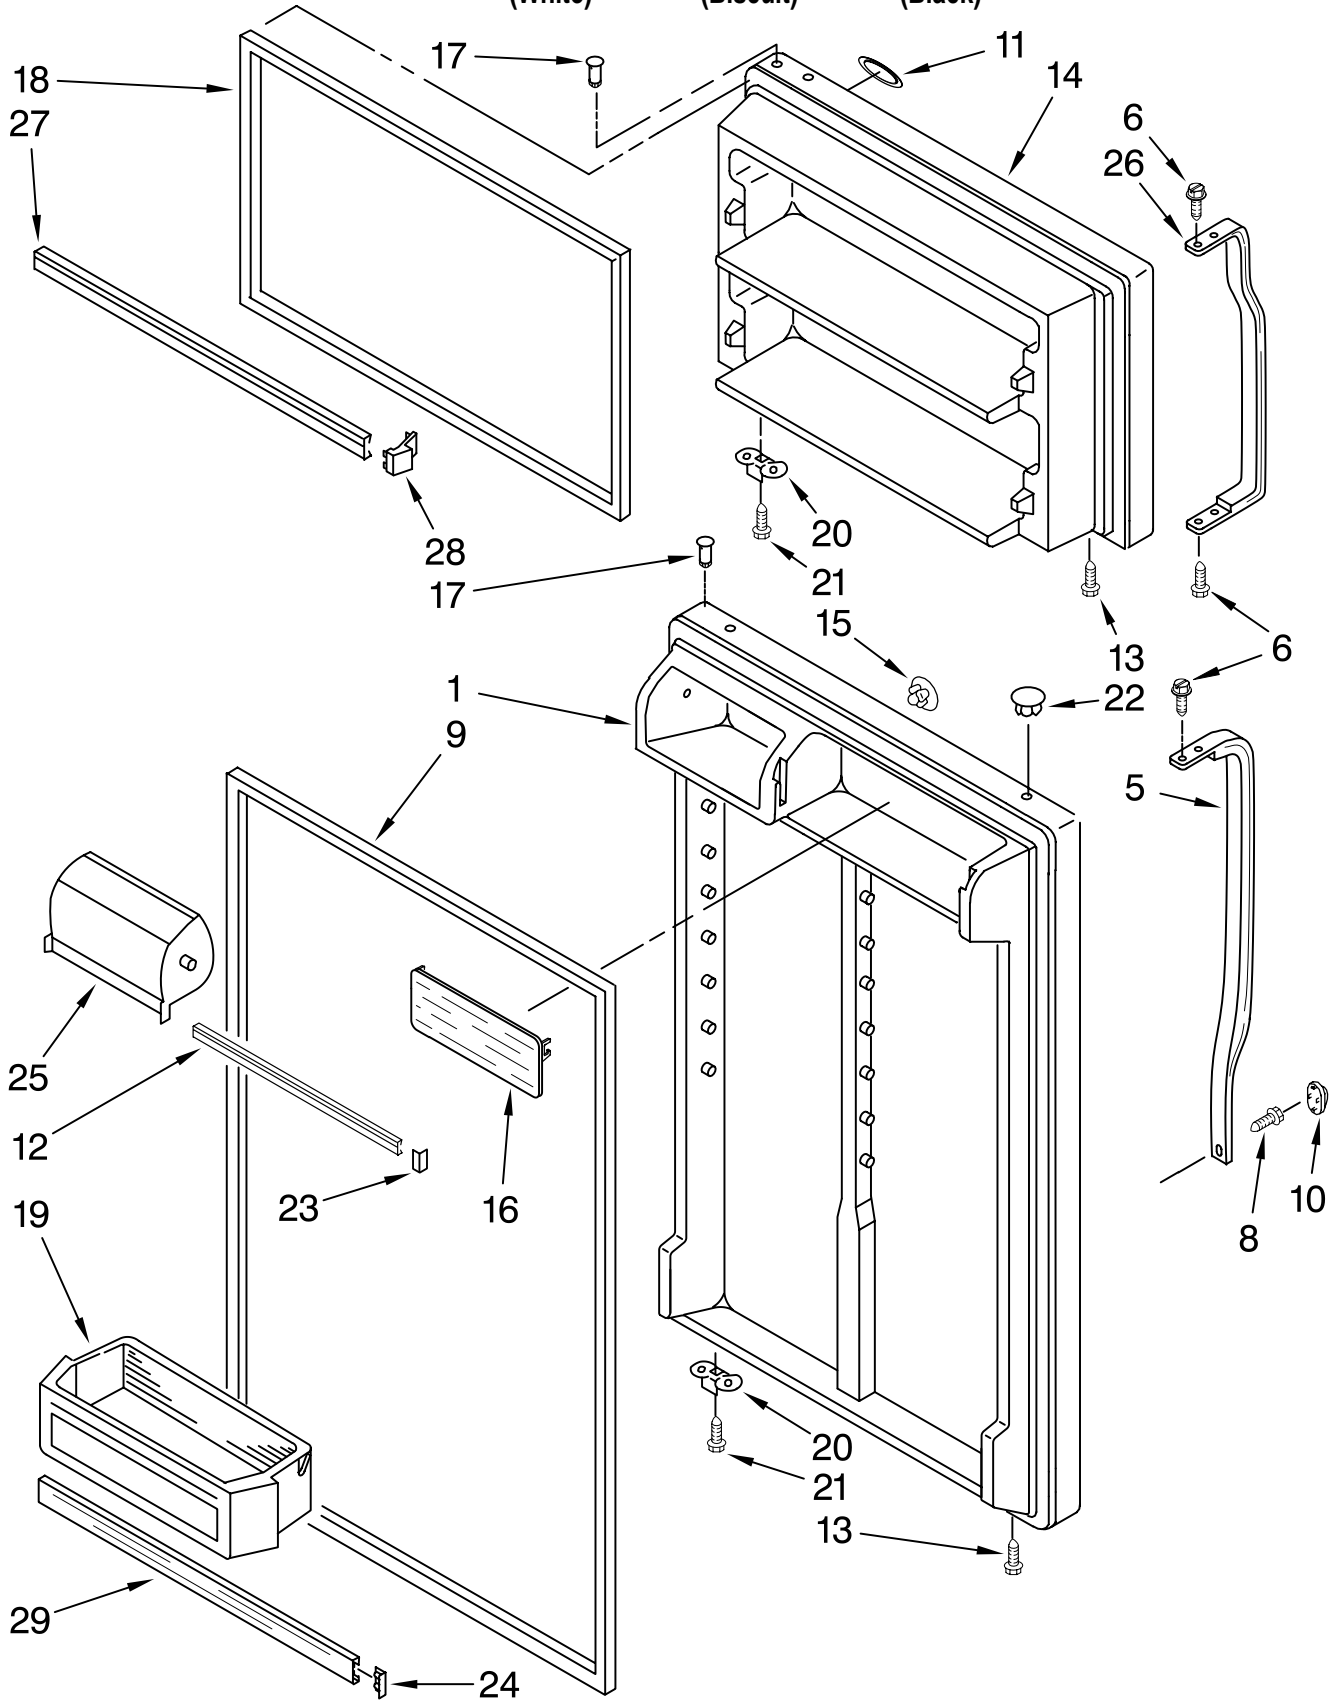

DOOR PARTS

For Models: ET1MHKXM06, ET1MHKXMT06, ET1MHKXMB06
(White) (Biscuit) (Black)

FOR ORDERING INFORMATION REFER TO PARTS PRICE LIST