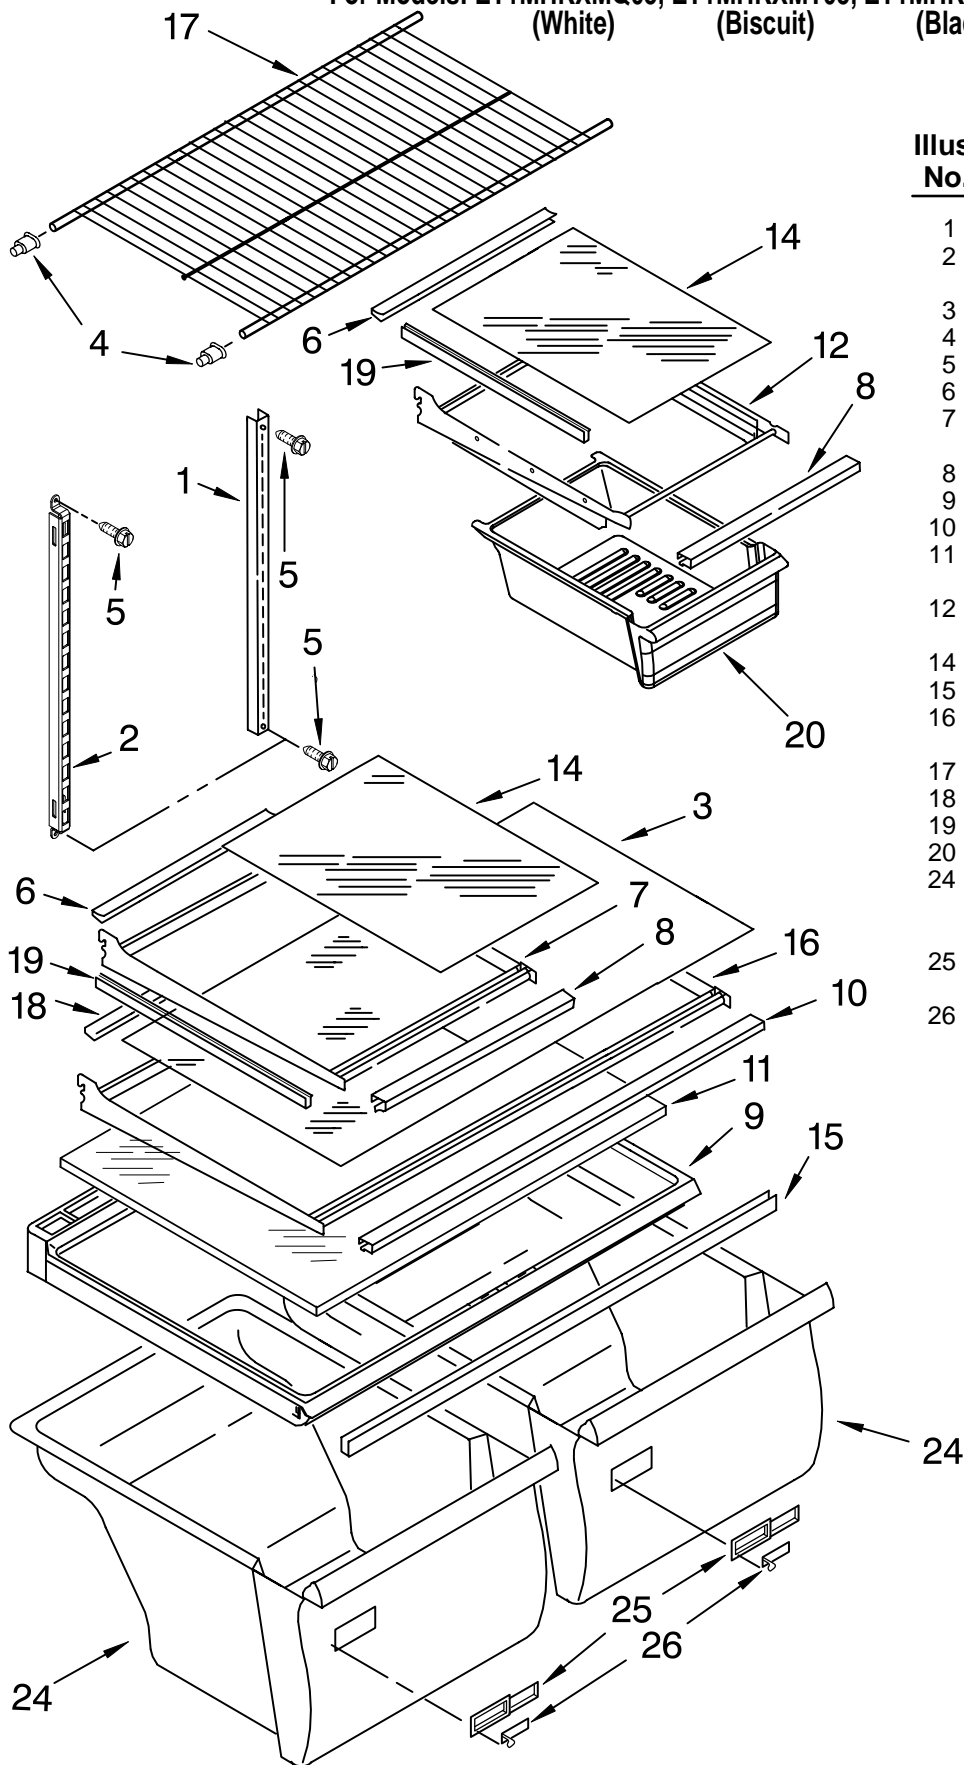

# SHELF PARTS

For Models: ET1MHKXMQ05, ET1MHKXMT05, ET1MHKXMB05  
(White) (Biscuit) (Black)

Illus. No.	Part No.	DESCRIPTION
1	2210522	Shelf, Ladder (2)
2	2300520	Shelf, Ladder Center
3	2200988	Glass, Full Shelf
4	2163762	Cup, Shelf Mtg.
5	489478	Screw
6	2188687	Trim Shelf, Rear
7	2201102E	Shelf, Cantilever
8	2188685	Trim, Shelf Front
9	2314502	Crisper Cover
10	2188691	Trim Shelf, Front
11	2210573	Insert, Crisper Cover
12	2201106	Pan Shelf, Cantilever
14	2200987	Glass, Shelf
15	2314478	Crisper Support
16	2201104E	Shelf, Full Cantilever
17	2189454	Shelf, Freezer
18	2188689	Trim, Shelf Rear
19	2188711	Trim Shelf, Side
20	2218132K	Pan, Meat
24	2218141	Crisper Pan (Includes Illus. 25 & 26)
25	2212446	Body, Humidity Control
26	2176222	Slide, Humidity Control