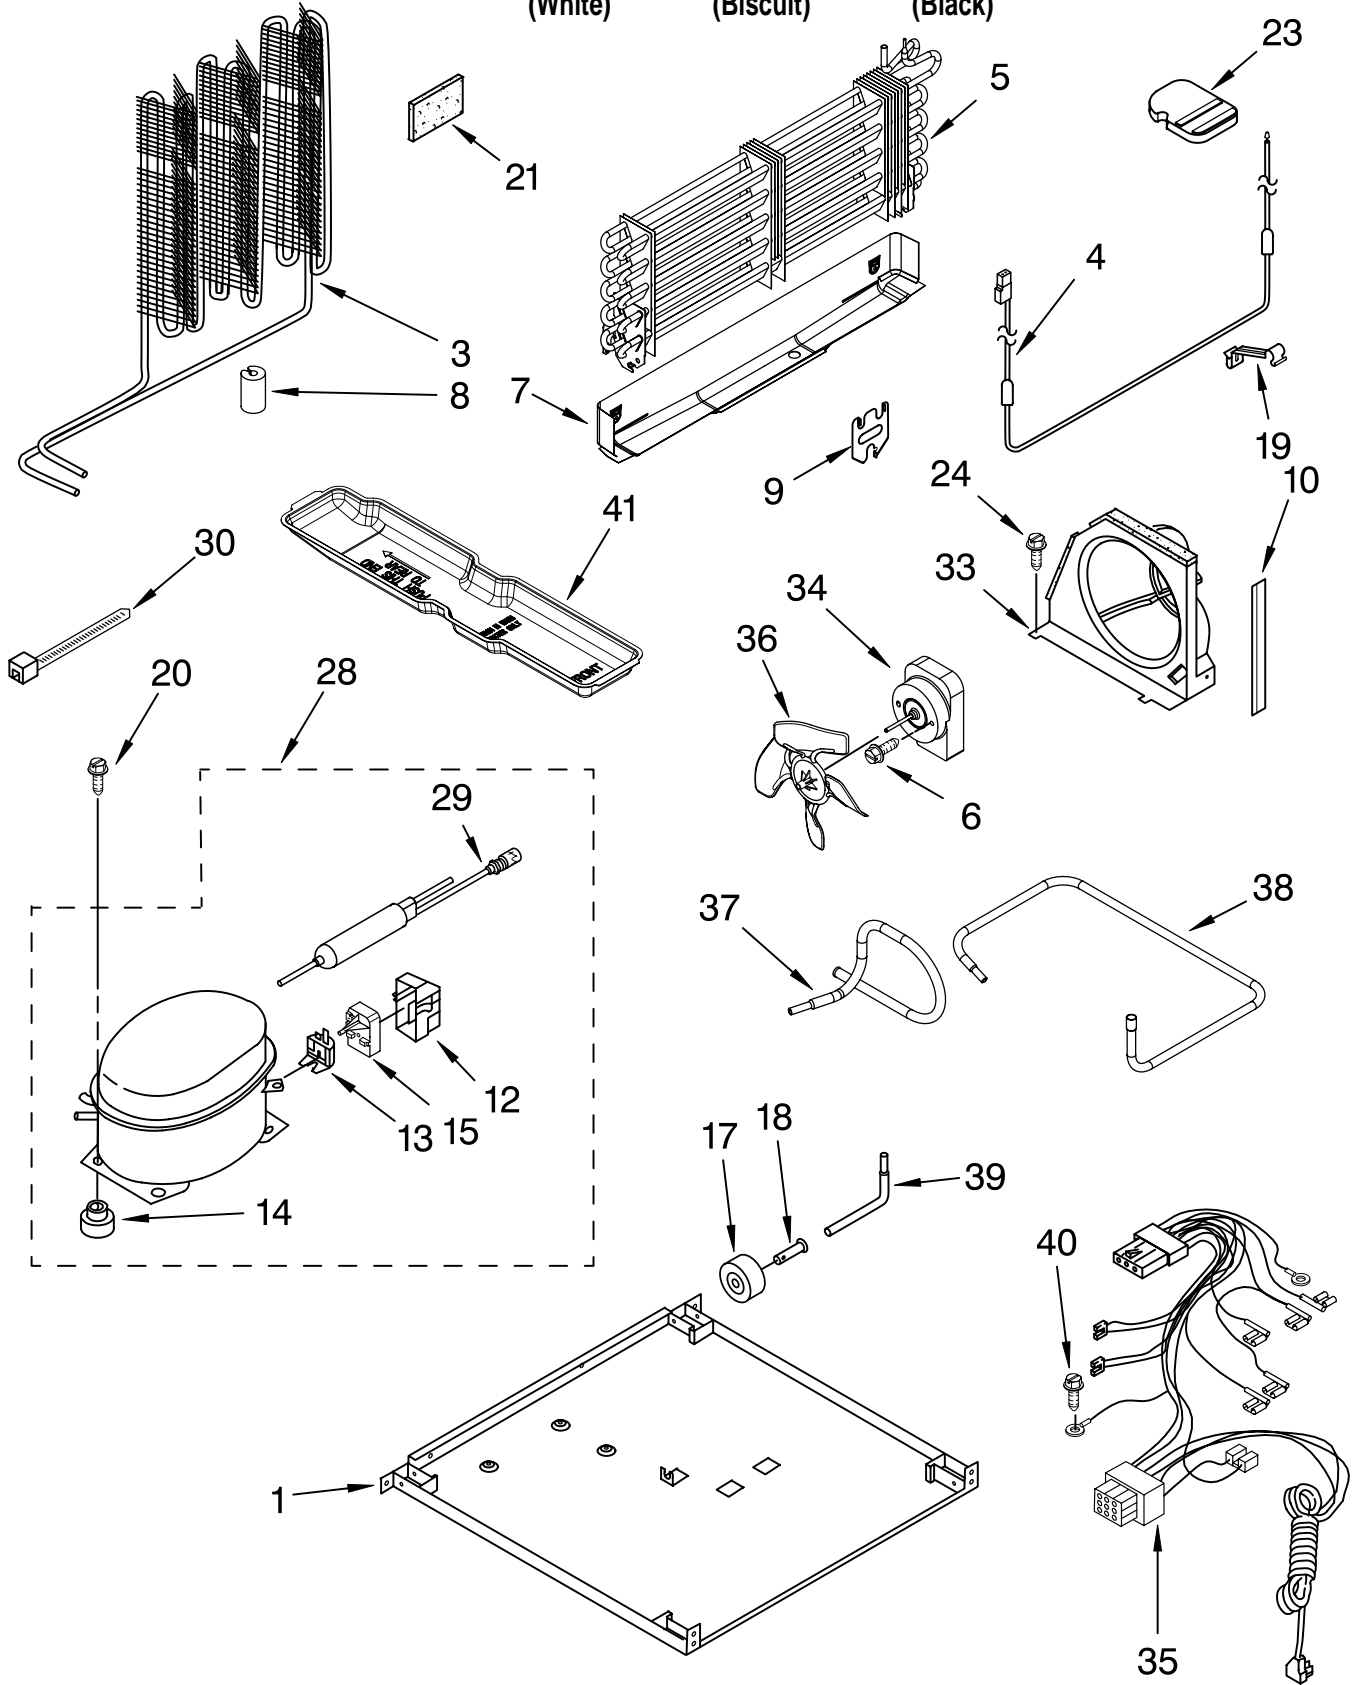

UNIT PARTS

For Models: ET1MHKXM05, ET1MHKXMT05, ET1MHKXMB05
(White) (Biscuit) (Black)

FOR ORDERING INFORMATION REFER TO PARTS PRICE LIST

UNIT PARTS

For Models: ET1MHKXMQ05, ET1MHKXMT05, ET1MHKXMB05
(White) (Biscuit) (Black)

Illus. No.	Part No.	DESCRIPTION
1	2225596	Plate, Unit Mounting
3	2214960	Condenser
4	2314157	Heater, Defrost
5	2254249	Evaporator Assy.
6	8533859	Screw
7	2254295	Drain Pan
8	2319835	Grommet-Cond (4)
9	2176301	Bracket, Heater
10	2300638	Extension, Air Baffle
12	4387731	Cover (Service Only)
	2162358	Production
13	4387938	Overload (Service Only)
	2302290	Production
14		Grommet (4)
	1100826	Production
	4387558	Service
15	2258450	Relay
17	2150304	Roller (2)
18	2221797	Rivet
19	2182338	Clip, Heater

Illus. No.	Part No.	DESCRIPTION
20	489373	Screw
21	2169104	Insulation, Sound Dampening
23	2201185	Support Block
24	3400518	Screw
28	2225647	Compressor (Includes Items 12,13,14,29)
29		Drier
	2319825	Production
	4387019	Service
30	2155774	Clamp
33	2302249	Air Baffle
34	2188874	Motor, Condenser
35	2187764	Wire Assy, Unit
36	2225834	Fan Blade
37	2205294	Tube, Discharge
38	2205293	Tube, Suction
39	2212848	Tube, Process
40	488500	Screw
41	2300635	Tray, Evaporator

Following Parts Not Illustrated and Optional Parts Not Included

- 978025 Valve, Access (1/4")
- 978026 Valve, Access (5/16")
- 978027 Valve, Access (3/8")
- 978028 Valve, Access (1/2")
- 978029 Valve, Access (5/8")
- 978030 Valve, Access (3/4")
- 876764 Valve, Access (3/16")

REFRIGERANT CHARGE

4.00 Ozs.
(R134A)

FOR ORDERING INFORMATION REFER TO PARTS PRICE LIST