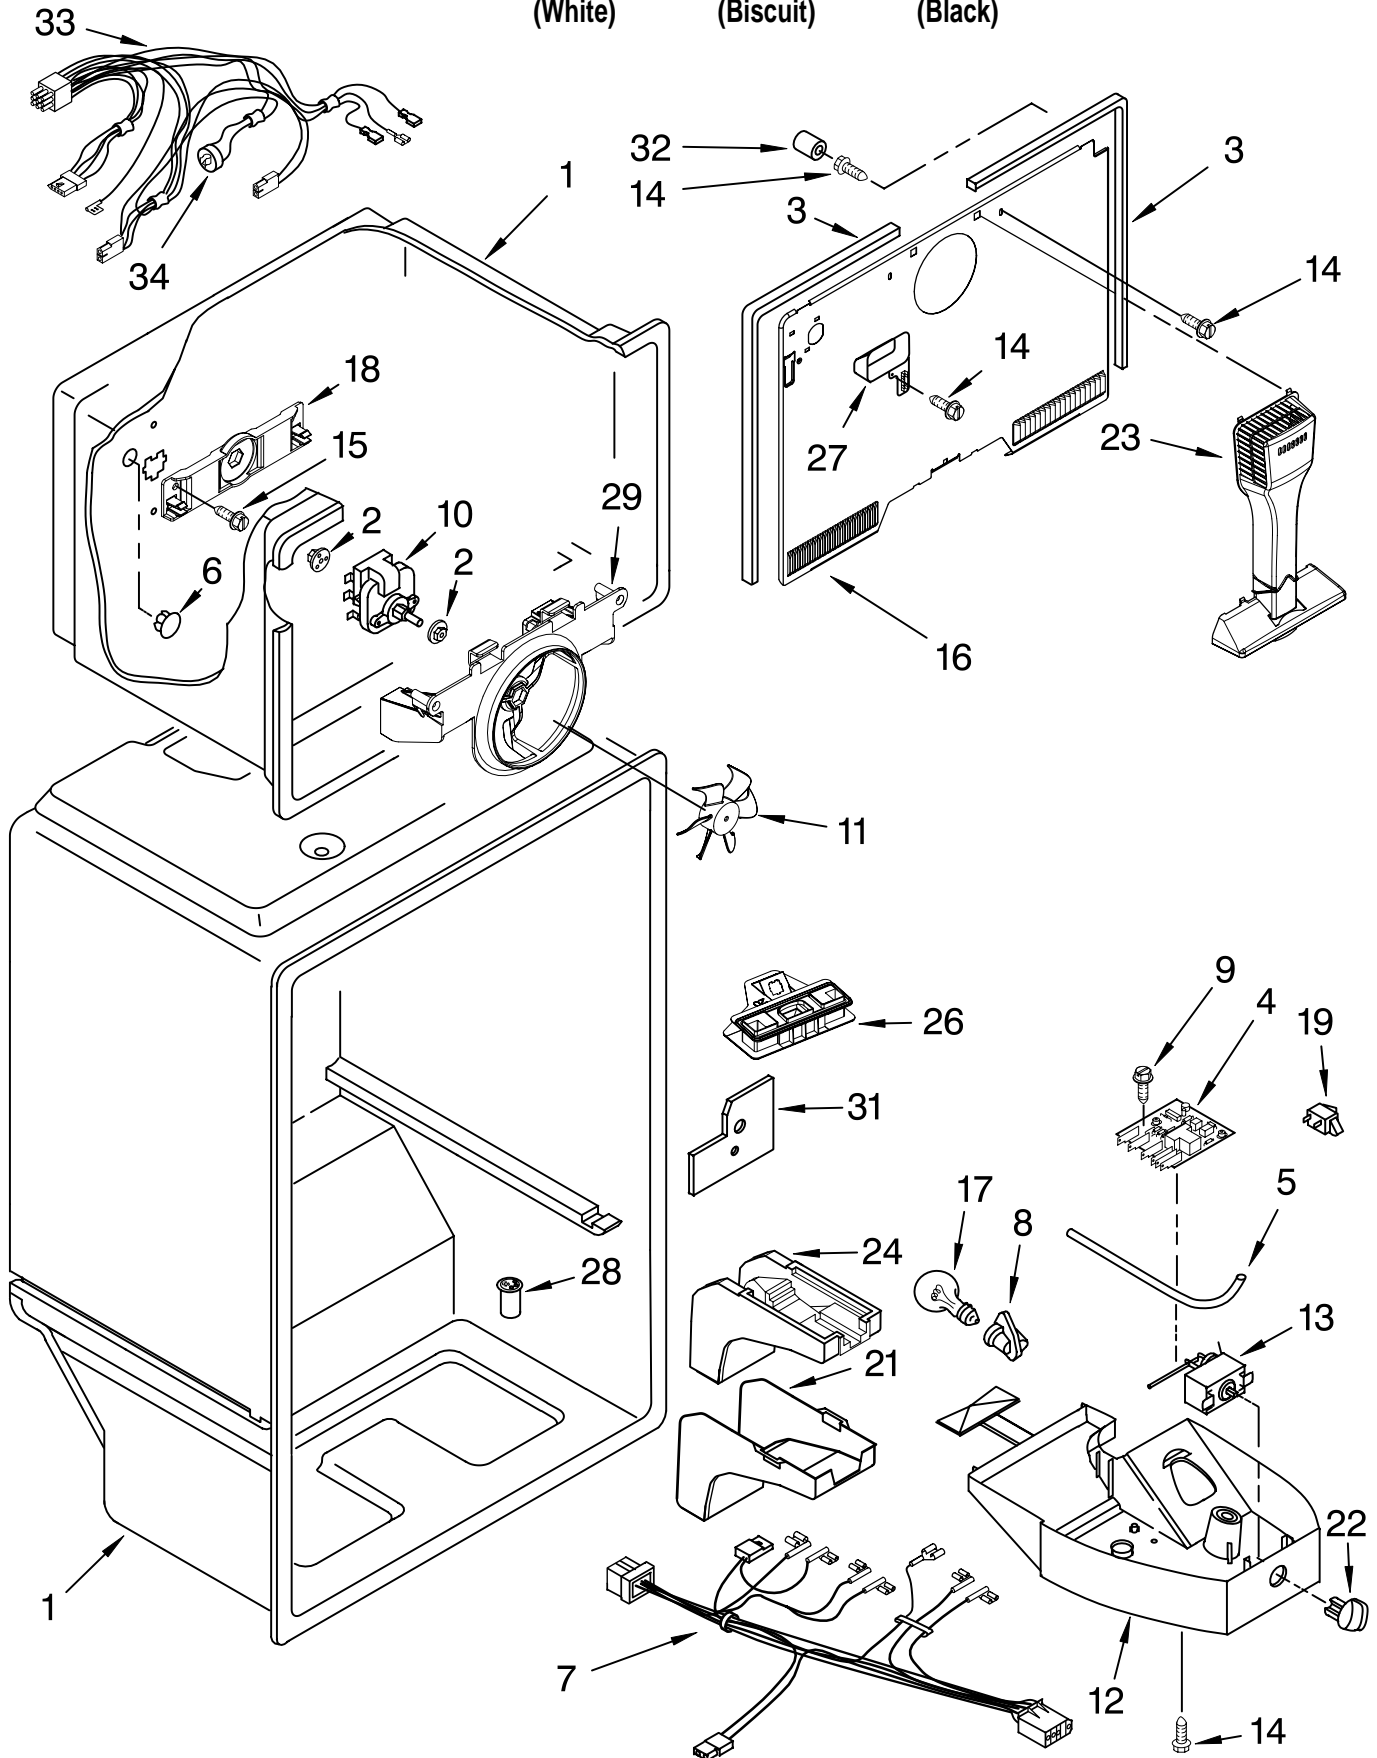

LINER PARTS

For Models: ET1MHKXMQ05, ET1MHKXMT05, ET1MHKXMB05
(White) (Biscuit) (Black)

FOR ORDERING INFORMATION REFER TO PARTS PRICE LIST

LINER PARTS

For Models: ET1MHKXMQ05, ET1MHKXMT05, ET1MHKXMB05
(White) (Biscuit) (Black)

Illus. No.	Part No.	DESCRIPTION
1		Liner (Not a Serviceable Part)
2	2197380	Grommet (2)
3	2254360	Gasket, Evaporator Cover (2)
4	2304099	Defrost Timer
5	2204640	Thermostat, Tube Barrier
6	941839	Hole Plug
7	2310077	Wire Assembly Control Box
8	2162085	Socket, Light
9	8534009	Screw (2)
10	2214986	Fan Motor
11	2163777	Fan Blade
12	2218380	Control Box
13	2225460	Thermostat
14	489478	Screw
15	488208	Screw
16	2254263	Cover, Evaporator
17	2160708	Light Bulb
18	2254454	Bracket Evap. Fan, Rear
19	1118894	Switch, Rocker Arm
21	2176281	Cover, Air Diffuser
22	2202885	Knob, Thermostat
23	2254354	Air Tower
24	2189452	Air Diffuser, Bottom
26	2212439	Air Separator Assembly
27	2205003	Cover, Hole
28	2171931	Valve-Tube, Body
29	2254453	Bracket, Fan Motor
31	2204639	Shield, Heat
32	487996	Cap
33	2310099	Wire Assembly Freezer Compartment (Includes Item 34)
34	2319915	Defrost, BI-Metal

FOR ORDERING INFORMATION REFER TO PARTS PRICE LIST