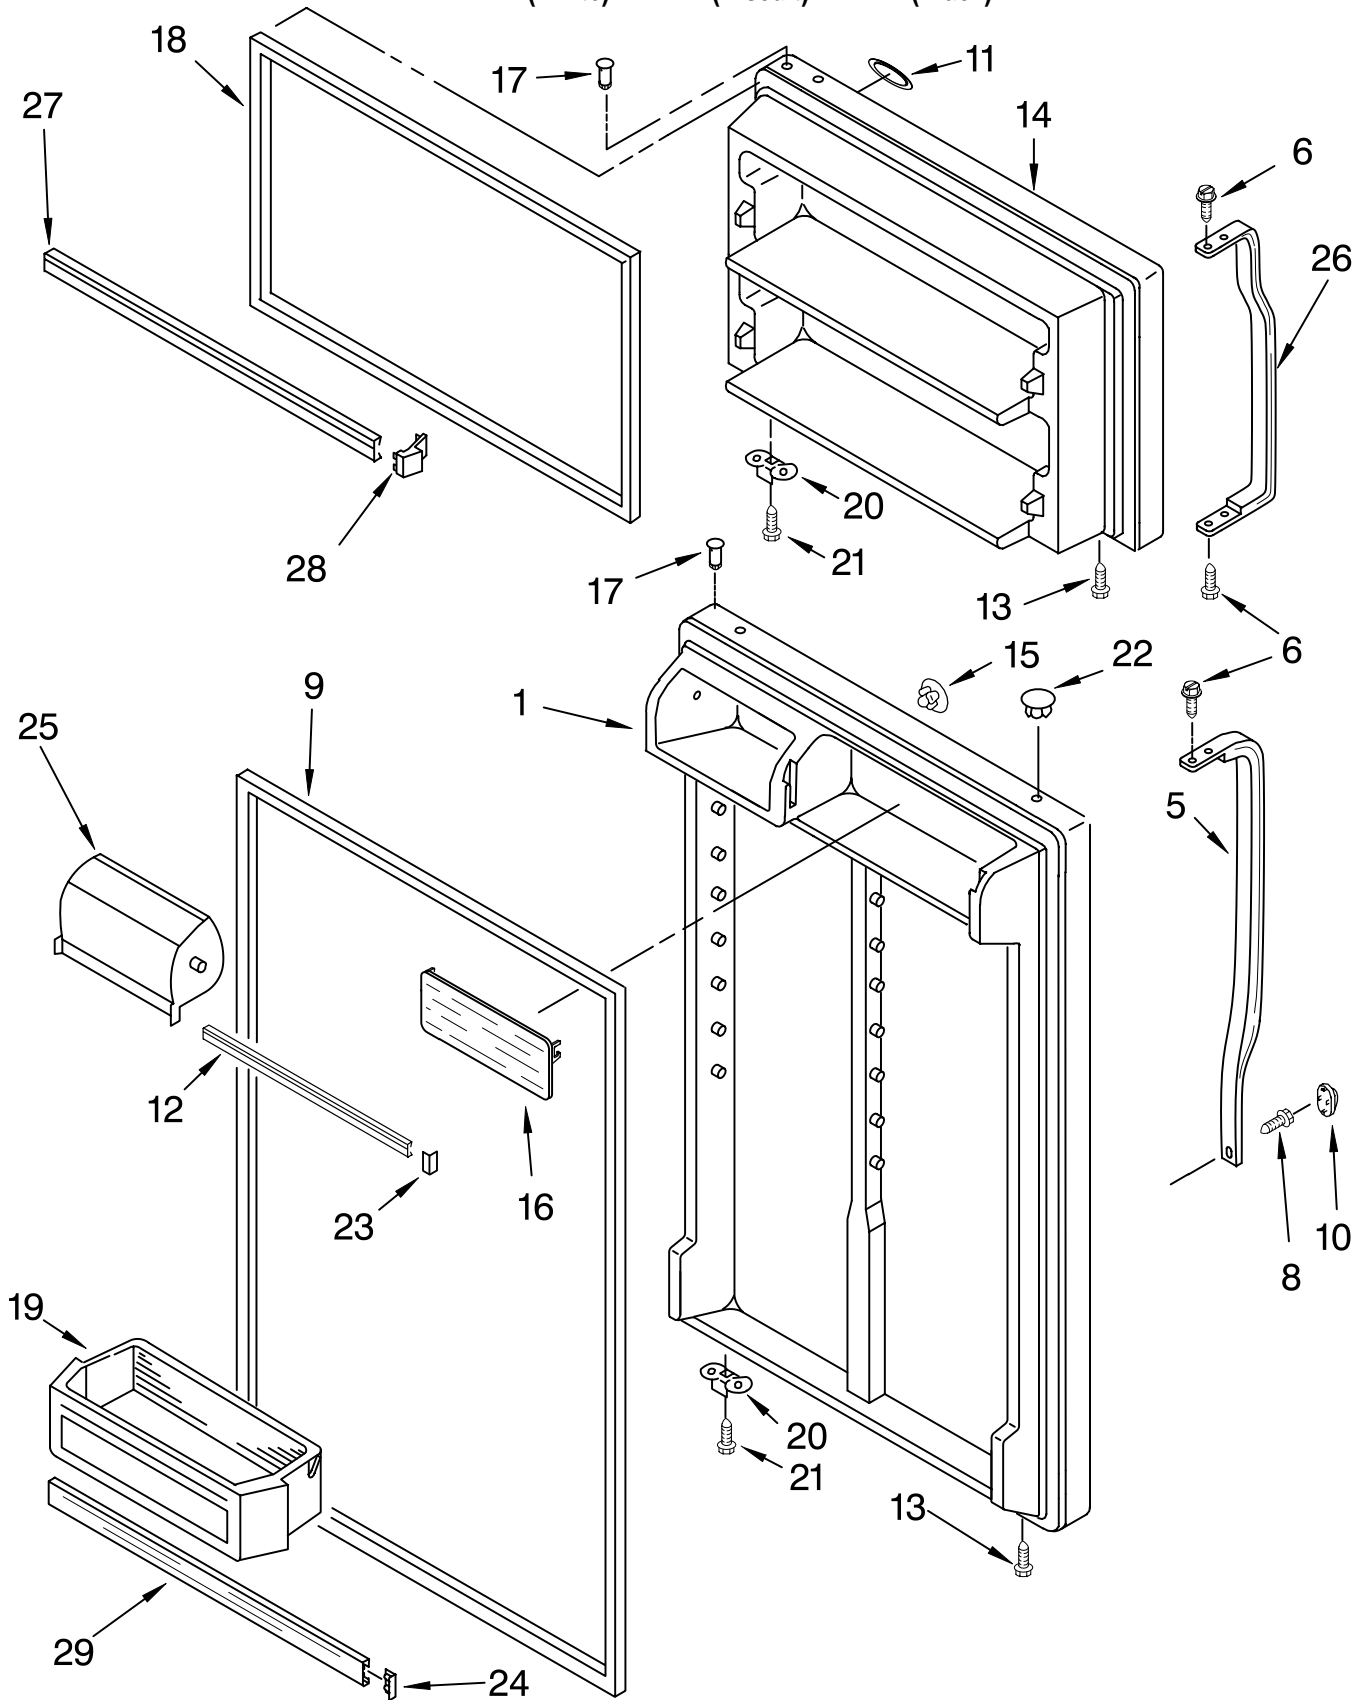

CABINET PARTS

For Models: ET1MHKXMQ05, ET1MHKXMT05, ET1MHKXMB05
(White) (Biscuit) (Black)

Illus. No.	Part No.	DESCRIPTION	Illus. No.	Part No.	DESCRIPTION	Illus. No.	Part No.	DESCRIPTION
1		Literature Parts	8	549193	Clamp--Service Cord	19		Grille
	2314274	Service & Wiring Sheet	9	489497	Screw			(Includes Illus. 20)
	2319926	Energy Label	10	2183972	Hinge, Center		2254313	White
	2314472	Use & Care Guide	11	2183854	Shim, Hinge Center		2254316	Biscuit
			12	8281265	Screw		2254315	Black
Following May Be Purchased			13	2254473	Hinge Butt	20	2189356	Clip, Grille (2)
<u>DO-IT-YOURSELF REPAIR MANUALS</u>			14		Fitting, Water Tube (Not Serviced)	21	487576	Washer
	677969	Do-It-Yourself Manual, Ref./Fzr.	15		Hole Plug (6)	22		Cover, Hinge
				2201012	White		2213360	White
2	2189410	Hinge (Top)		2200924	Biscuit		2213364	Biscuit
3	2166108	Roller, Front (2)		2183998	Black		2213363	Black
4	489427	Screw	16		Seal, Front (Not Serviced)	23		Rail, Center (Not Serviced)
5	489341	Washer	17		Seal, Rear (Not Serviced)	24	2202884	Cover, Unit
6	2179826	Rivet	18		Corner Filler (2)	25		Cabinet (Not a Serviceable Part)
7	3400504	Screw		2201014	White	26	2172743	Spacer, Hinge Bottom
				2200926	Biscuit	27	489385	Tube Clamp
				2201017	Black			

FOR ORDERING INFORMATION REFER TO PARTS PRICE LIST

DOOR PARTS

For Models: ET1MHKXM05, ET1MHKXMT05, ET1MHKXMB05
(White) (Biscuit) (Black)

FOR ORDERING INFORMATION REFER TO PARTS PRICE LIST