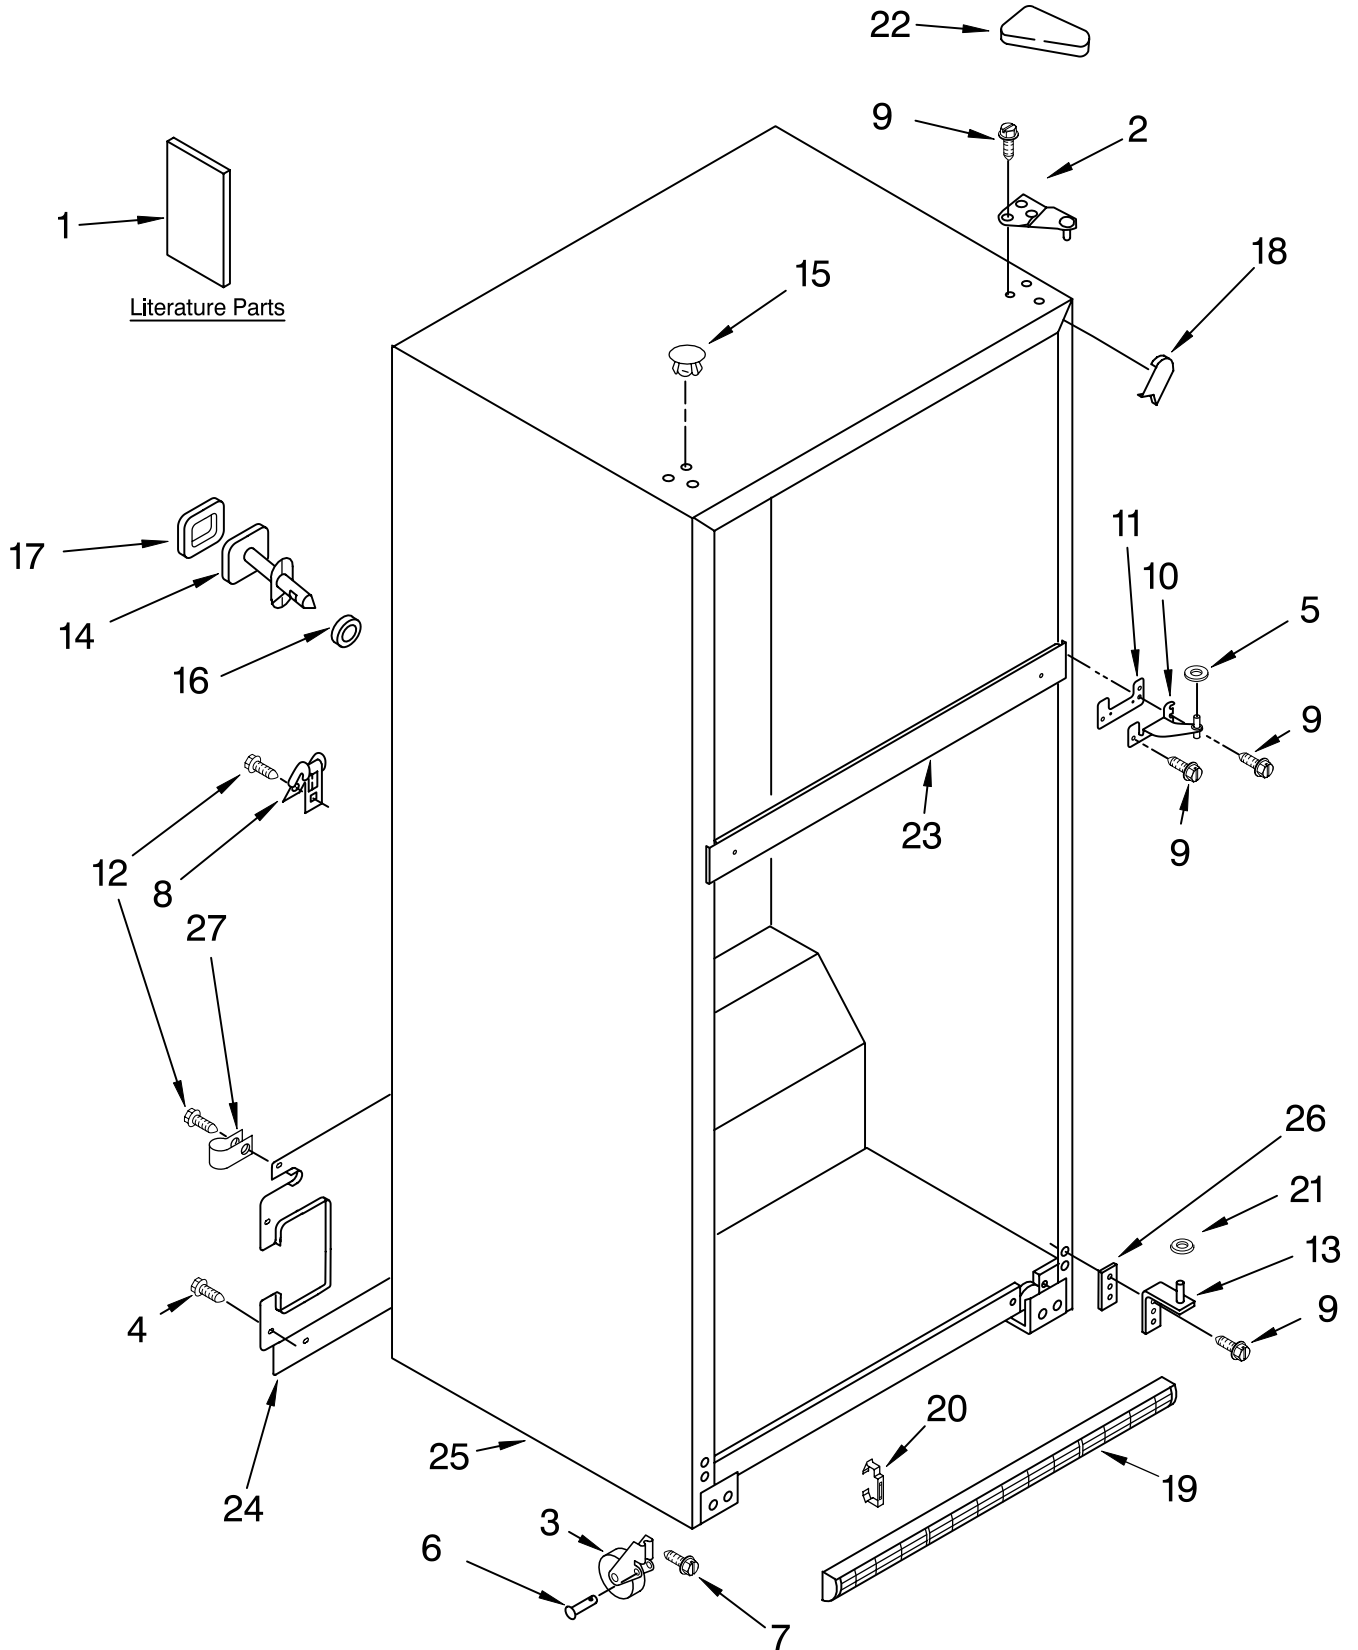

# CABINET PARTS

For Models: ET1MHKXM05, ET1MHKXMT05, ET1MHKXMB05  
(White) (Biscuit) (Black)

REFRIGERATOR

FOR ORDERING INFORMATION REFER TO PARTS PRICE LIST

# CABINET PARTS

For Models: ET1MHKXMQ05, ET1MHKXMT05, ET1MHKXMB05  
(White) (Biscuit) (Black)

Illus. No.	Part No.	DESCRIPTION	Illus. No.	Part No.	DESCRIPTION	Illus. No.	Part No.	DESCRIPTION
1		Literature Parts	8	549193	Clamp--Service Cord	19		Grille
	2314274	Service & Wiring Sheet	9	489497	Screw			(Includes Illus. 20)
	2319926	Energy Label	10	2183972	Hinge, Center		2254313	White
	2314472	Use & Care Guide	11	2183854	Shim, Hinge Center		2254316	Biscuit
			12	8281265	Screw		2254315	Black
<b>Following May Be Purchased</b>			13	2254473	Hinge Butt	20	2189356	Clip, Grille (2)
<b><u>DO-IT-YOURSELF REPAIR MANUALS</u></b>			14		Fitting, Water Tube (Not Serviced)	21	487576	Washer
	677969	Do-It-Yourself Manual, Ref./Fzr.	15		Hole Plug (6)	22		Cover, Hinge
				2201012	White		2213360	White
2	2189410	Hinge (Top)		2200924	Biscuit		2213364	Biscuit
3	2166108	Roller, Front (2)		2183998	Black		2213363	Black
4	489427	Screw	16		Seal, Front (Not Serviced)	23		Rail, Center (Not Serviced)
5	489341	Washer	17		Seal, Rear (Not Serviced)	24	2202884	Cover, Unit
6	2179826	Rivet	18		Corner Filler (2)	25		Cabinet (Not a Serviceable Part)
7	3400504	Screw		2201014	White	26	2172743	Spacer, Hinge Bottom
				2200926	Biscuit	27	489385	Tube Clamp
				2201017	Black			