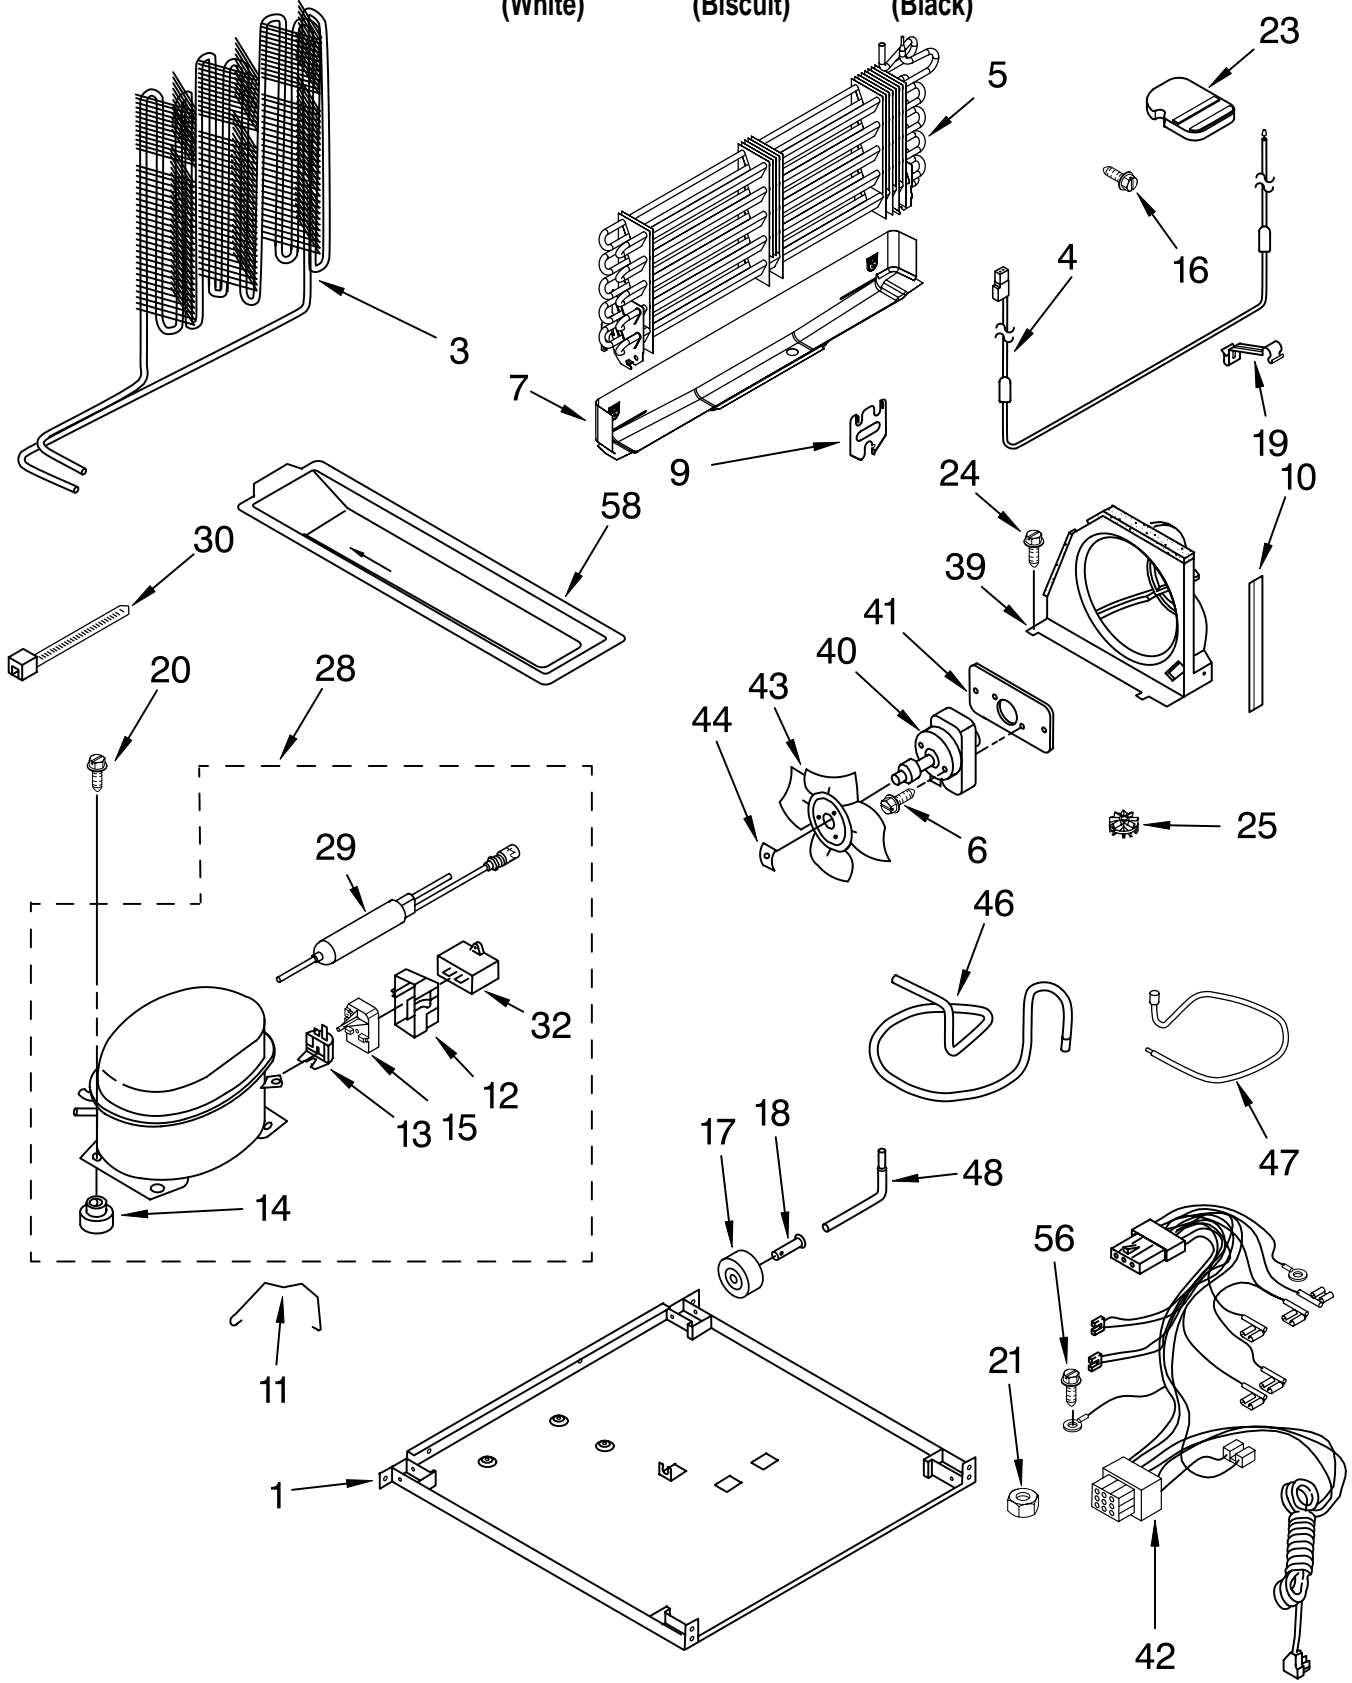

UNIT PARTS

For Models: ET1MHKXM00, ET1MHKXMT00, ET1MHKXMB00
(White) (Biscuit) (Black)

FOR ORDERING INFORMATION REFER TO PARTS PRICE LIST

UNIT PARTS

For Models: ET1MHKXM00, ET1MHKXMT00, ET1MHKXMB00
(White) (Biscuit) (Black)

Illus. No.	Part No.	DESCRIPTION	Illus. No.	Part No.	DESCRIPTION	Illus. No.	Part No.	DESCRIPTION
1	2225596	Plate, Unit Mounting	16	489478	Screw	48	2212848	Tube, Process
3	2214960	Condenser	17	2150304	Roller (2)	56	488500	Screw
4	2166124	Heater, Defrost	18	2221797	Rivet	58	2225517	Tray, Evaporator
5	2254249	Evaporator Assy.	19	2182338	Clip, Heater	Following Parts Not Illustrated and Optional Parts Not Included		
6	489494	Screw	20	489373	Screw			
7	2254295	Drain Pan	21		Nut (Not Serviced)			
9	2176301	Bracket, Heater	23	2201185	Support Block			
10	2163780	Extension, Air Baffle	24	3400518	Screw			
11	2255113	Strap	25	531933	Grommet			
12	4387731	Cover (Service Only)	28	2225833	Compressor (Includes Items 12,13,14,29 & 32)			
13	4387766	Overload (Service Only) (Includes Relay)	29		Drier			
14		Grommet (4)		2199167	Production			
15	1100826	Production		4387019	Service			
	4387558	Service	30	2155774	Clamp			
	2225785	Start-Device Combination (Start Relay and Overload for Production Compressor Only)	32		Capacitor			
				2169373	Production	978025		Valve, Access (1/4")
			39	4387764	Service	978026		Valve, Access (5/16")
			40	2198921	Air Baffle	978027		Valve, Access (3/8")
			41	2206005	Motor, Condenser	978028		Valve, Access (1/2")
			42	2210750	Plate	978029		Valve, Access (5/8")
			43	2187382	Wire Assy, Unit	978030		Valve, Access (3/4")
			44	2190685	Fan Blade	876764		Valve, Access (3/16")
			46	486692	Nut	REFRIGERANT CHARGE		
			47	2225564	Tube, Discharge	4.00 Ozs. (R134A)		
				2225565	Tube, Suction			

FOR ORDERING INFORMATION REFER TO PARTS PRICE LIST