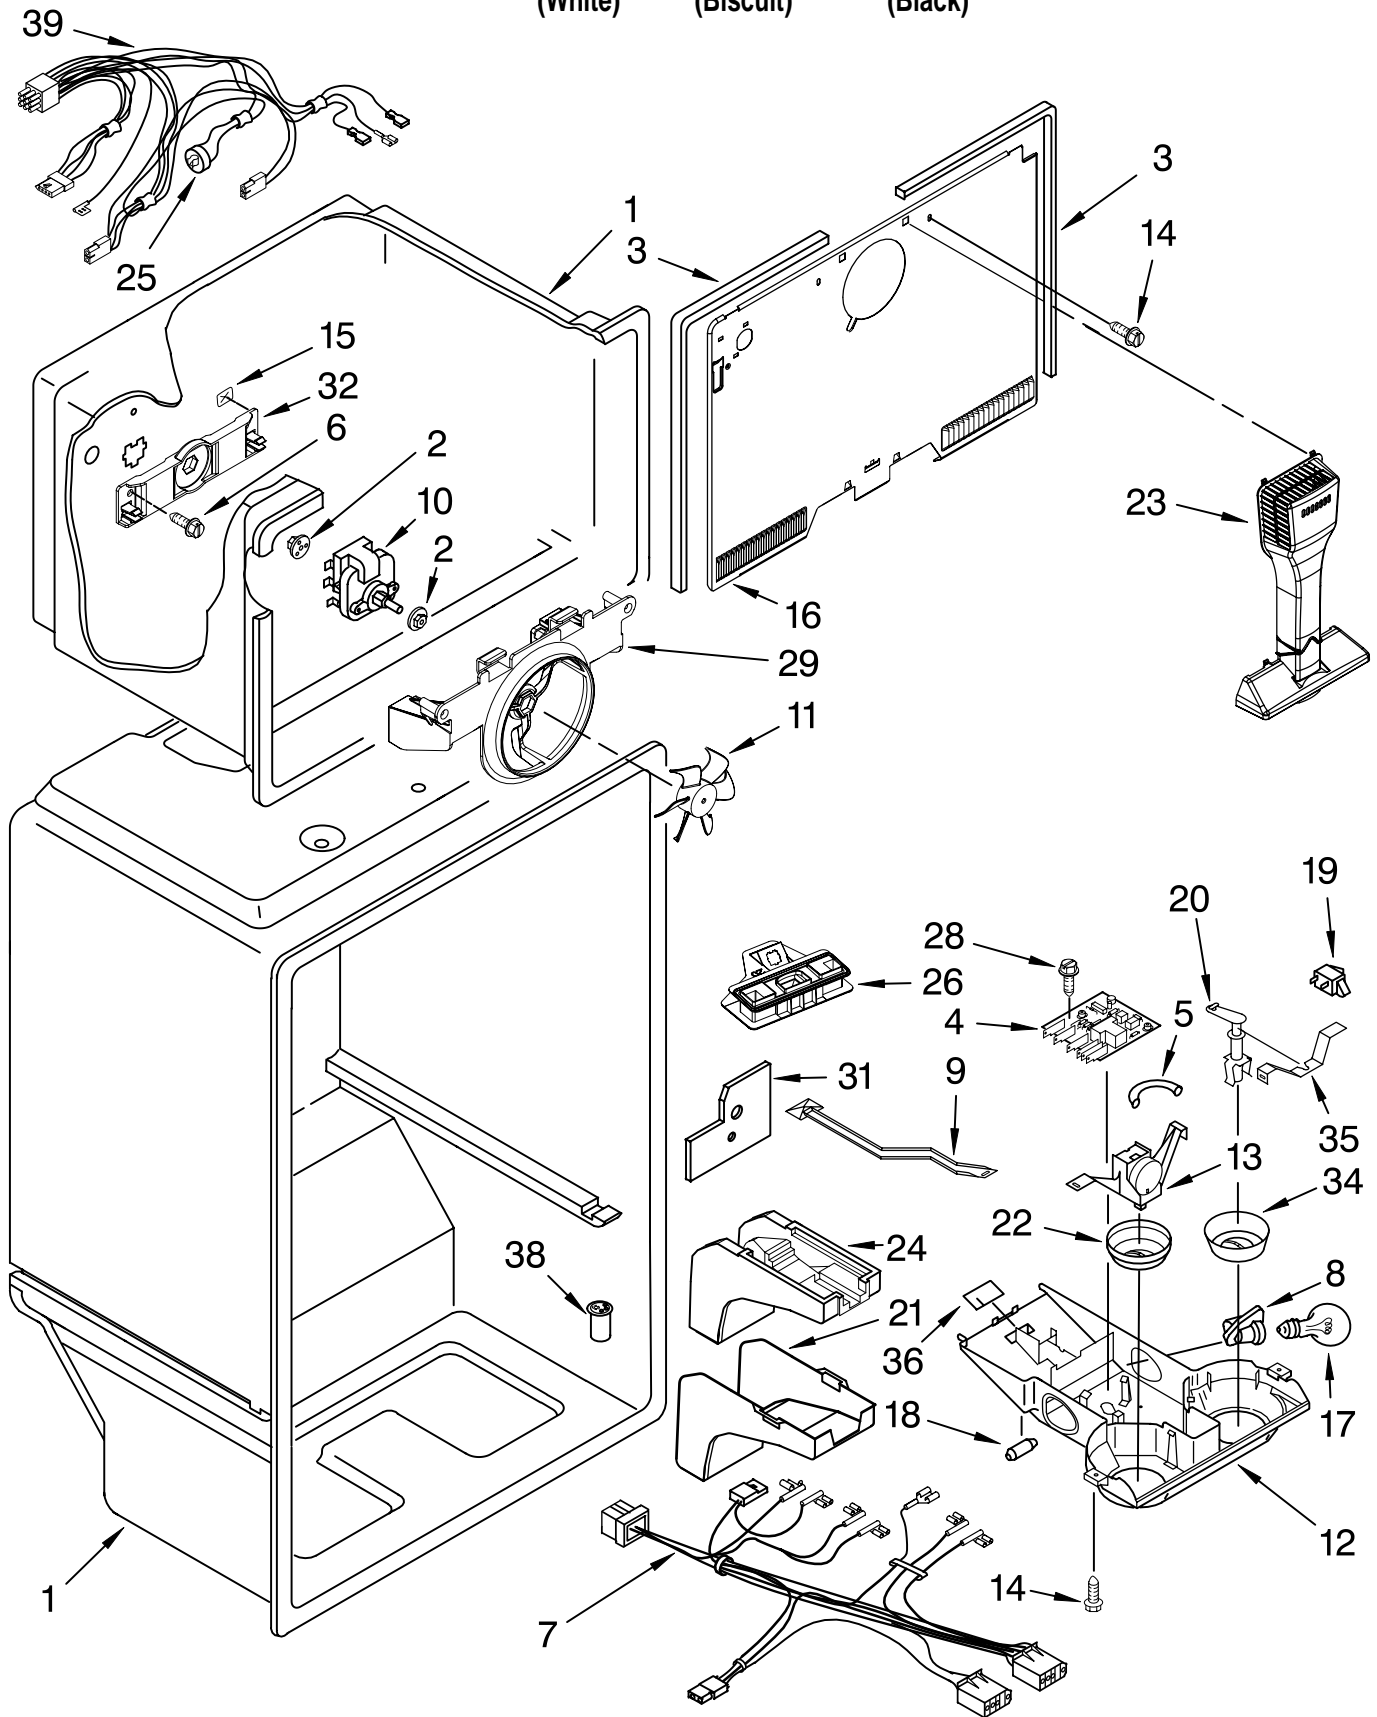

LINER PARTS

For Models: ET1CHEXVQ00, ET1CHEXVT00, ET1CHEXVB00
(White) (Biscuit) (Black)

FOR ORDERING INFORMATION REFER TO PARTS PRICE LIST

LINER PARTS

For Models: ET1CHEXVQ00, ET1CHEXVT00, ET1CHEXVB00
(White) (Biscuit) (Black)

Illus. No.	Part No.	DESCRIPTION
1		Liner (Not A Serviceable Part)
2	2197380	Grommet (2)
3	2254360	Gasket, Evaporator Cover (2)
4	2304099	Defrost Timer
5	2212485	Thermostat Tube Barrier
6	488208	Screw
7	2310057	Wire Assembly, Control Box
8	2162085	Socket, Light
9	2179858	Damper, Air
10	2315539	Fan Motor
11	2163777	Fan Blade
12	2212982	Control Box
13	2200859	Thermostat Assy. (Includes Illus. 5 & 18)
14	489478	Screw
15	2320183	Retainer-Screw
16	2320194	Cover, Evaporator
17	527949	Light Bulb (2)
18	2200831	Weight, Thermal
19	1118894	Switch, Rocker Arm
20	2179859	Post, Damper
21	2176281	Cover, Air Diffuser
22	2200863	Knob, Thermostat
23	2254354	Air Tower
24	2189452	Air Diffuser, Bottom
25	2321800	Defrost, BI-Metal
26	2212439	Air Separator Assembly
28	8534009	Screw
29	2254453	Bracket, Fan Motor
31	2204639	Shield, Heat
32	2254454	Bracket, Evap. Fan, Rear
34	2302536	Knob, Damper
35	2163810	Bracket, Damper Knob
36	2205079	Seal, Rear Thermostat
38	2210509	Valve-Tube, Body
39	W10129795	Wire Assembly, Freezer Compartment (Includes Illus. 25)

FOR ORDERING INFORMATION REFER TO PARTS PRICE LIST