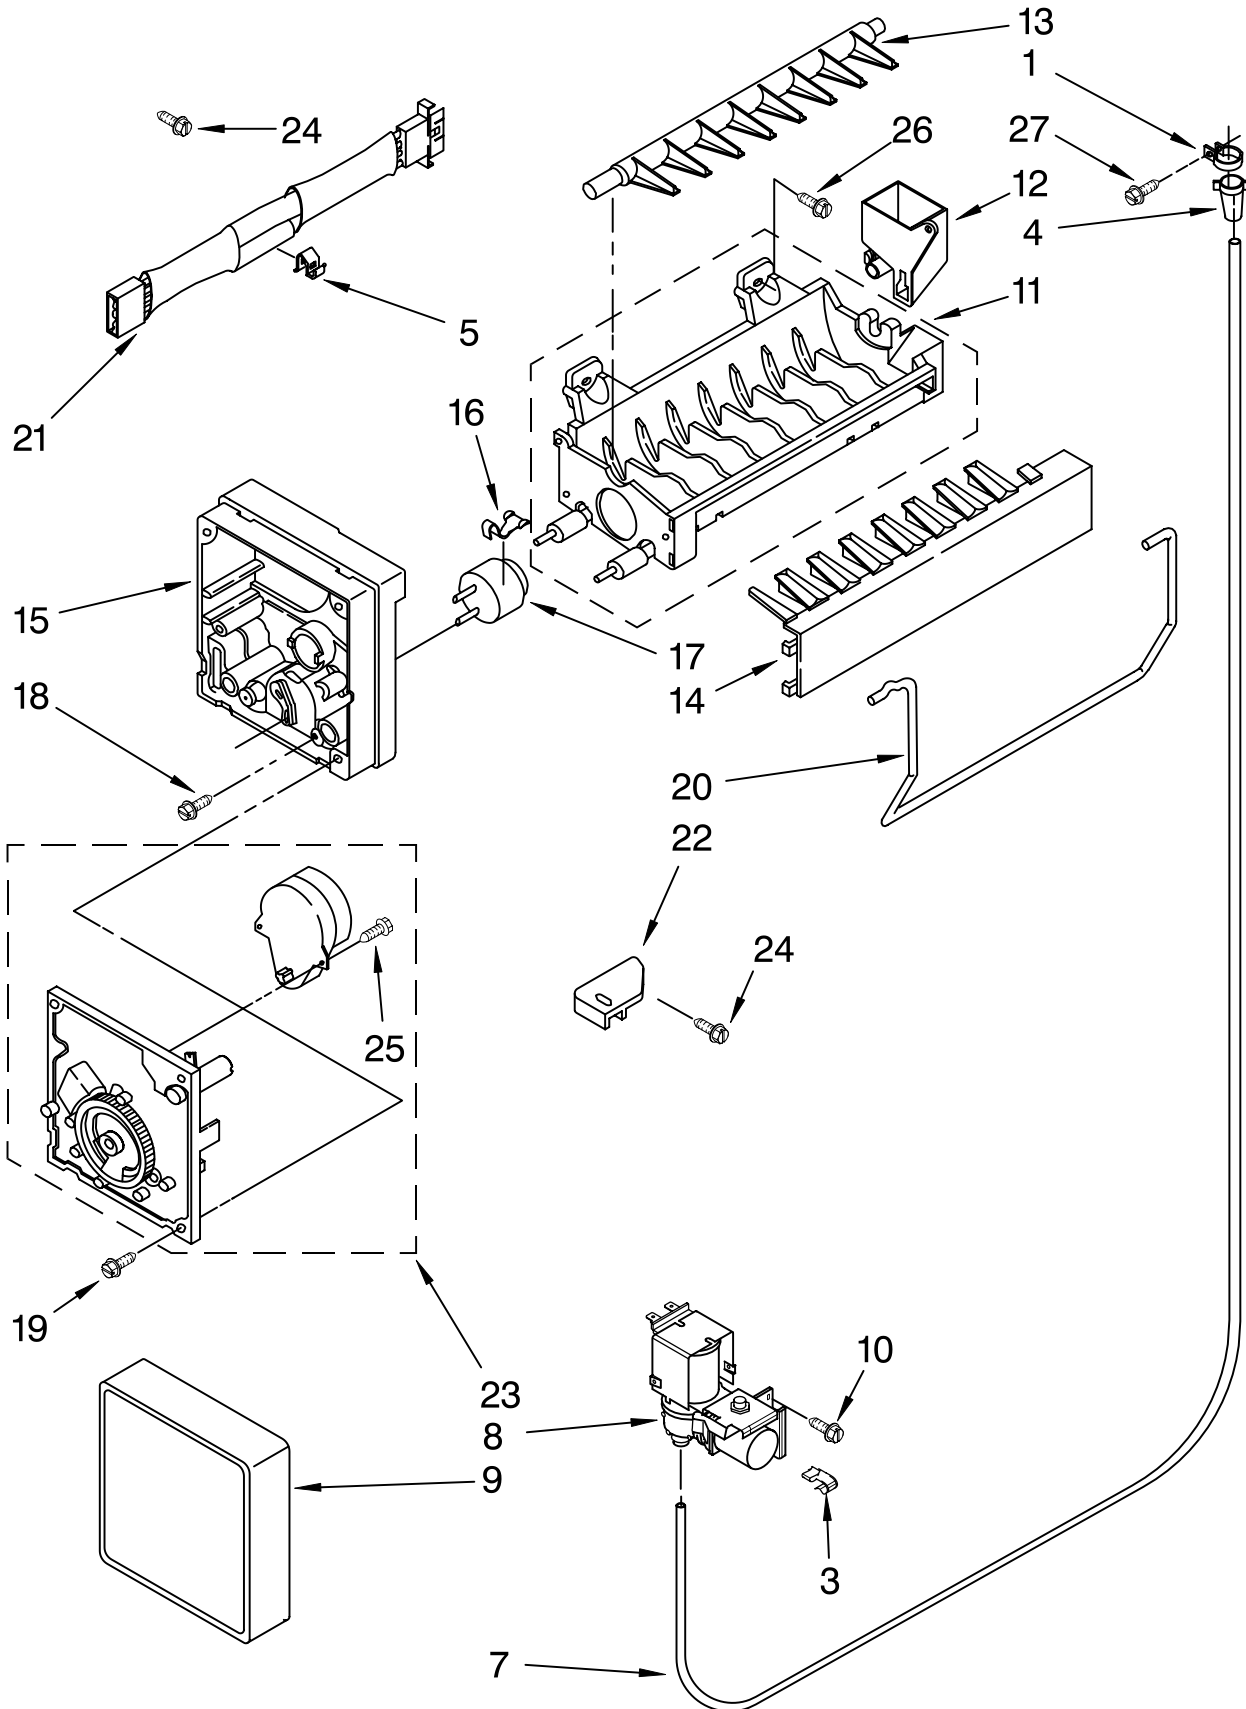

ICEMAKER PARTS

For Models: ET1CHEXVQ00, ET1CHEXVT00, ET1CHEXVB00
(White) (Biscuit) (Black)

FOR ORDERING INFORMATION REFER TO PARTS PRICE LIST

ICEMAKER PARTS

For Models: ET1CHEXVQ00, ET1CHEXVT00, ET1CHEXVB00
(White) (Biscuit) (Black)

Illus. No.	Part No.	DESCRIPTION
1	488878	Clamp, Tube
3	2210495	Clip, Water Valve
4	2181939	Insert, Tube
5	628379	Clip, Fuse
7	2181943	Tube Water
8	2315576	Valve Solenoid
9	2210484	Cover
10	489442	Screw
11	W10122527	Mold & Heater Assembly (Also Order 542638 Silicone Grease)
12	628515	Cup, Water Fill
13	627843	Ejector
14	2182124	Ice Striper
15	2194712	Support
16	2315522	Retainer
17	628397	Thermostat (Also Order 542369 Cement Alumilastic)
18	8533917	Screw
19	489276	Screw
20	627792	Shut Off Arm
21	2187464	Harness, Wiring
22	628320	Bracket
23	626680	Module Assembly (Includes Item 25)
24	489478	Screw
25	489136	Screw, 3-24 x 23/64
26	488208	Screw
27	488886	Screw, 8-18 x 1/2
100	W10122496	Icemaker, Complete Assembly

FOR ORDERING INFORMATION REFER TO PARTS PRICE LIST