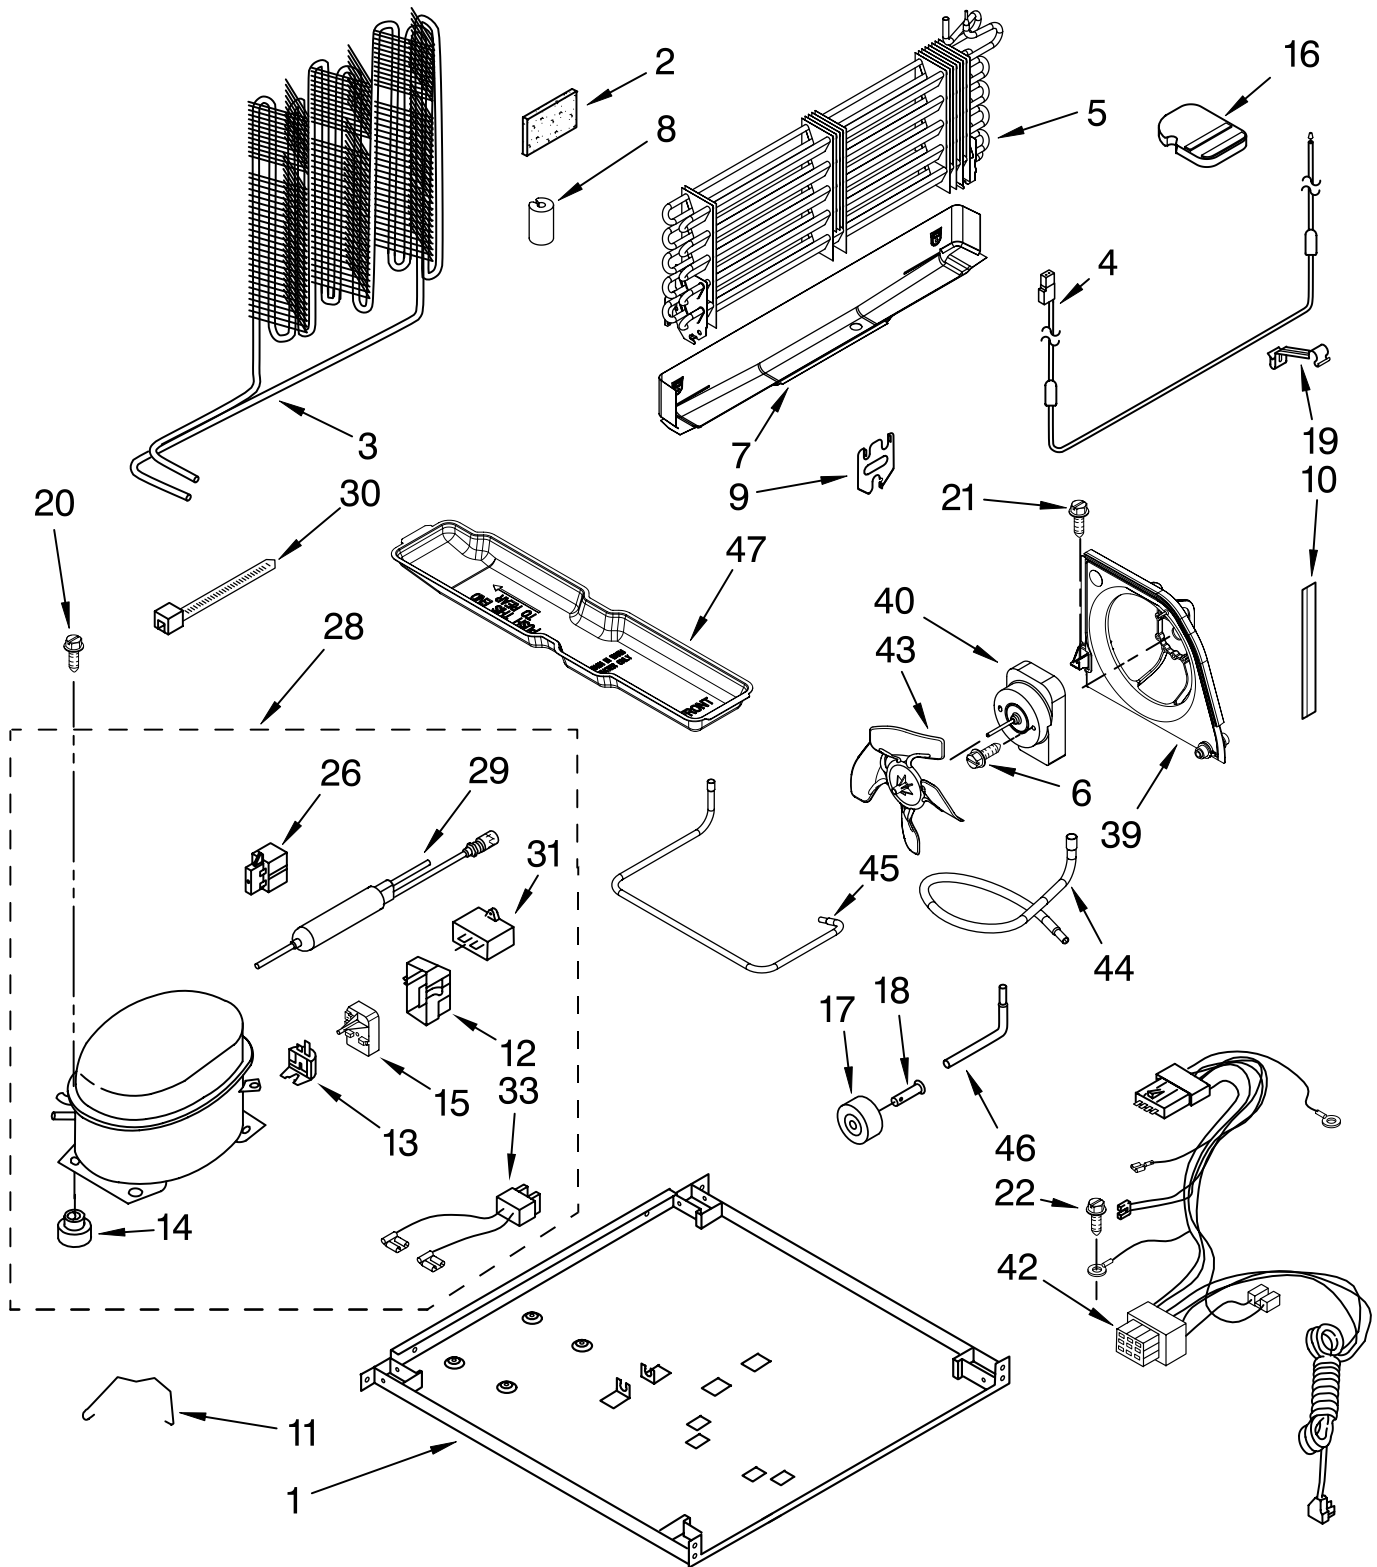

UNIT PARTS

For Models: ET1CHEXVQ00, ET1CHEXVT00, ET1CHEXVB00
(White) (Biscuit) (Black)

FOR ORDERING INFORMATION REFER TO PARTS PRICE LIST

UNIT PARTS

For Models: ET1CHEXVQ00, ET1CHEXVT00, ET1CHEXVB00
(White) (Biscuit) (Black)

Illus. No.	Part No.	DESCRIPTION	Illus. No.	Part No.	DESCRIPTION	Illus. No.	Part No.	DESCRIPTION
1	2320187	Plate, Unit Mounting	19	2182338	Clip, Heater	Following Parts Not Illustrated and Optional Parts Not Included		
2	2169104	Insulation, Sound Dampening	20	489373	Screw			
3	2214960	Condenser	21	3400518	Screw			
4	2314157	Heater, Defrost	22	488500	Screw			
5	2254249	Evaporator Assy.	26	2183454	Relay (Service Only)			
6	8533859	Screw	28	W10171785	Compressor (Includes Illus. 12,13,14, 26,29,31 & 33) (Also Order 482801 Installation Kit & 876765 Tube Kit)			
7	2254295	Drain Pan	29		Drier			
8	2319835	Grommet-Cond.(4)		2319825	Production			
9	2176301	Bracket, Heater		2317845	Service			
10	2300638	Extension, Air Baffle	30	2155774	Clamp			
11	2223314	Strap	31		Capacitor			
12	4387731	Cover (Service Only)		2264017	Production			
13	4390624	Overload (Service Only)	33	4387765	Wire Assembly (Service Only)			
14		Grommet (4)	39	2315541	Air Baffle			
	1100826	Production	40	2188874	Motor, Condenser			
	4387558	Service	42	2187382	Wire Assembly, Unit			
15	W10136414	Start-Device Combination (Start Relay and Overload for Production Compressor Only)	43	2225834	Fan Blade			
16	2201185	Support Block	44	W10171793	Tube, Discharge			
17	2150304	Roller (2)	45	2214924	Tube, Suction			
18	2221797	Rivet	46	2154109	Tube, Process			
			47	2254574	Tray, Evaporator			
						REFRIGERANT CHARGE		
						4.00 Ozs. (R134A)		

FOR ORDERING INFORMATION REFER TO PARTS PRICE LIST