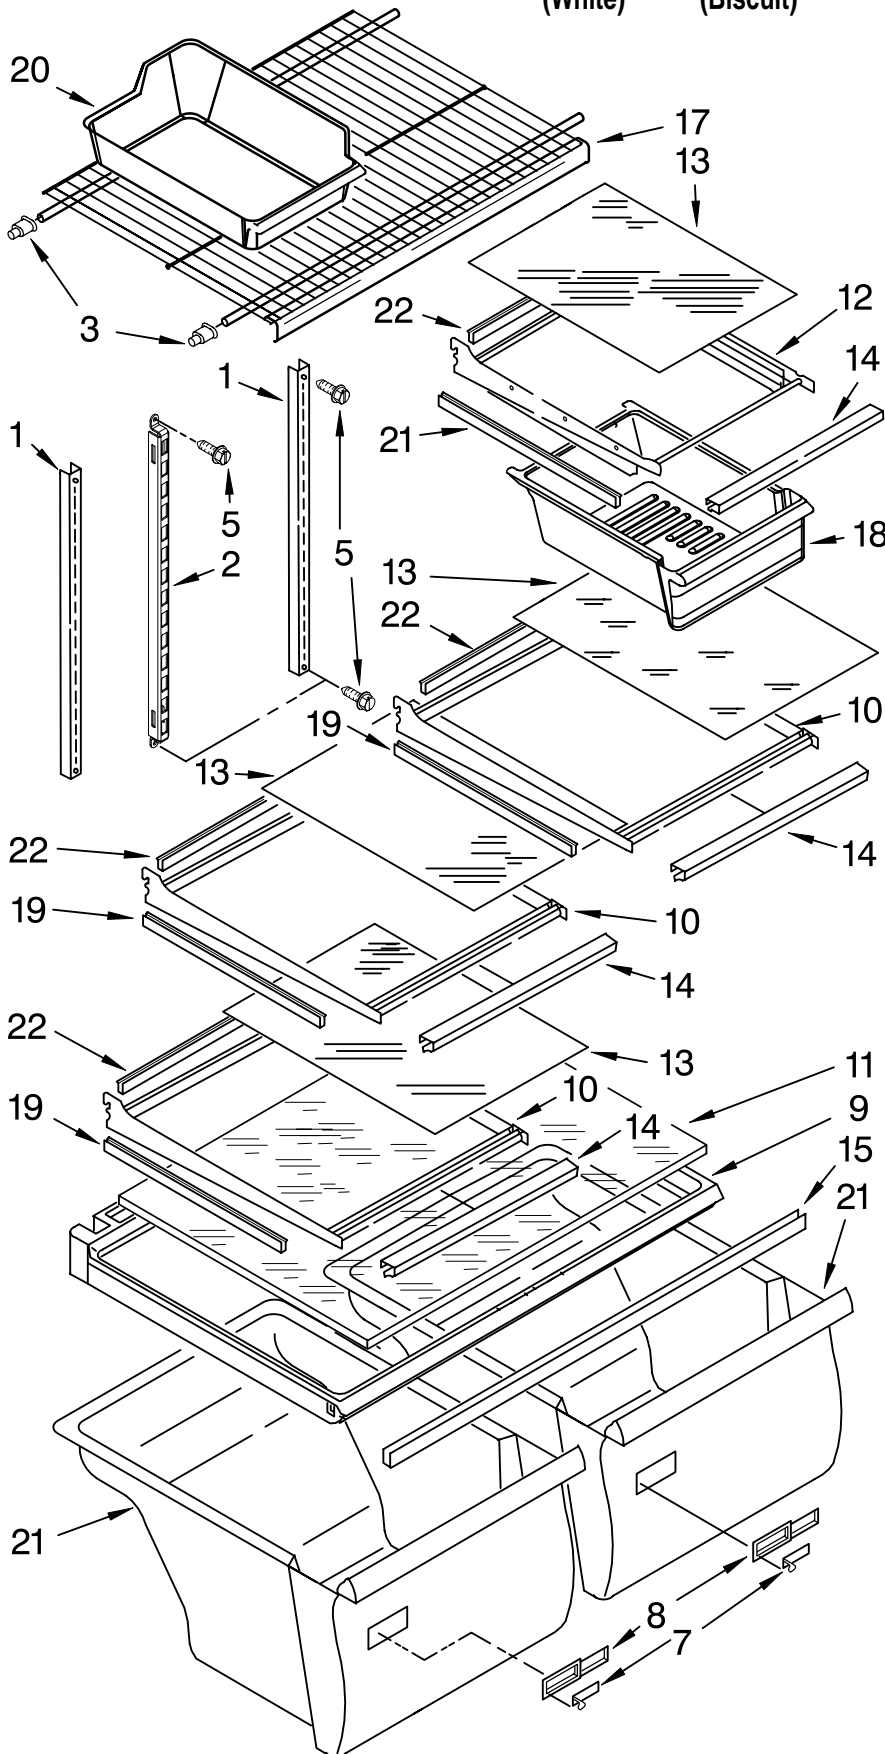

SHELF PARTS

For Models: ET1CHEXVQ00, ET1CHEXVT00, ET1CHEXVB00
(White) (Biscuit) (Black)

Illus. No.	Part No.	DESCRIPTION
1	2210522	Shelf, Ladder (2)
2	2300520	Shelf, Ladder Center
3	2163762	Cup, Shelf Mtg.
5	489478	Screw
7	2176222	Slide, Humidity Control
8	2212446	Body, Humidity Control
9	2314502	Crisper Cover
10	2201102E	Shelf, Cantilever
11	2210573	Insert, Crisper Cover
12	2201106	Pan, Shelf Cantilever
13	2200987	Glass, Shelf
14	2188685	Trim, Shelf Front
15	2314478	Crisper Support
17	2184667	Shelf, Freezer
18	2218132K	Pan, Meat
19	2188711	Trim, Shelf Side
20	2254352	Bucket, Ice
21	2218141	Crisper Pan (Includes Illus. 7 & 8)
22	2188687	Trim, Shelf Rear

FOR ORDERING INFORMATION REFER TO PARTS PRICE LIST