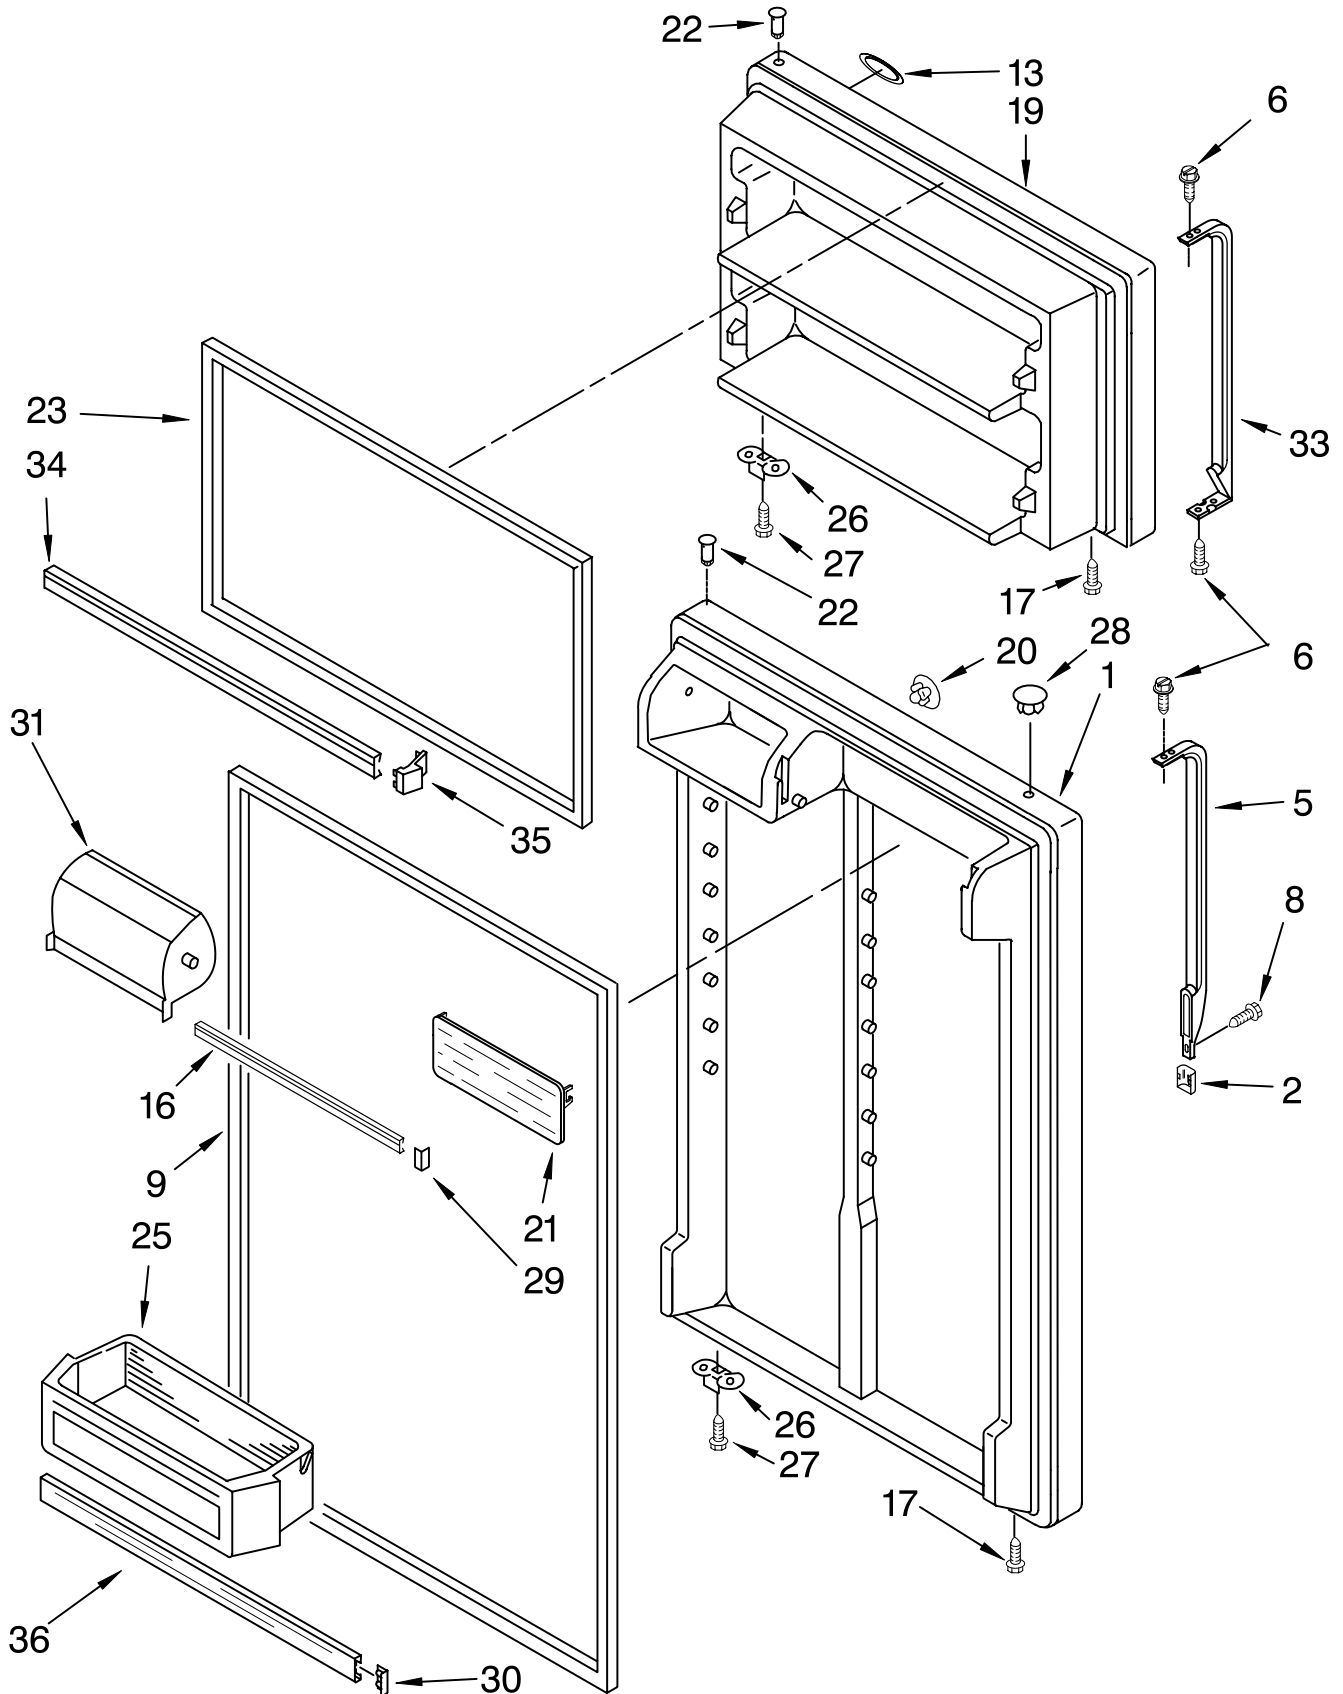

CABINET PARTS

For Models: ET1CHEXVQ00, ET1CHEXVT00, ET1CHEXVB00
(White) (Biscuit) (Black)

Illus. No.	Part No.	DESCRIPTION
1		Literature Parts
	W10142143	Service & Wiring Sheet
	W10178121	Energy Label Use & Care Guide
	W10131409	Bilingual
	W10131417	Trilingual
	2225623	Modular Icemaker Service Sheet

Following May Be Purchased

DO-IT-YOURSELF REPAIR MANUALS

	677969	Do-It-Yourself Manual Ref./Frz.
2	2189410	Hinge (Top)
3	2166108	Roller, Front (2)
4		Cabinet (Not a Serviceable Part)
5	489385	Clamp, Tube (Water Supply Line)
6	489427	Screw
7	2179826	Rivet
8	3400504	Screw
9	549193	Clamp, Cord
10	489497	Screw
11	2254618	Hinge, Center
12	2183852	Shim, Hinge Center
13	8281265	Screw
14	2254473	Hinge Butt
15		Fitting, Water Tube (Not Serviced)
16		Hole Plug (6)
	2201012	White
	2200924	Biscuit
	2183998	Black
17		Corner Filler (2)
	2201014	White
	2200926	Biscuit
	2201017	Black
18		Grille (Includes Illus. 21)
	2254313	White
	2254316	Biscuit
	2254315	Black
19	489341	Washer
20	487576	Washer
21	2189356	Clip, Grille (2)
22		Cover, Hinge
	2213360	White
	2213364	Biscuit
	2213363	Black
23		Rail, Center (Not Serviced)
24	2254576	Cover, Unit

FOR ORDERING INFORMATION REFER TO PARTS PRICE LIST

DOOR PARTS

For Models: ET1CHEXVQ00, ET1CHEXVT00, ET1CHEXVB00
(White) (Biscuit) (Black)

FOR ORDERING INFORMATION REFER TO PARTS PRICE LIST