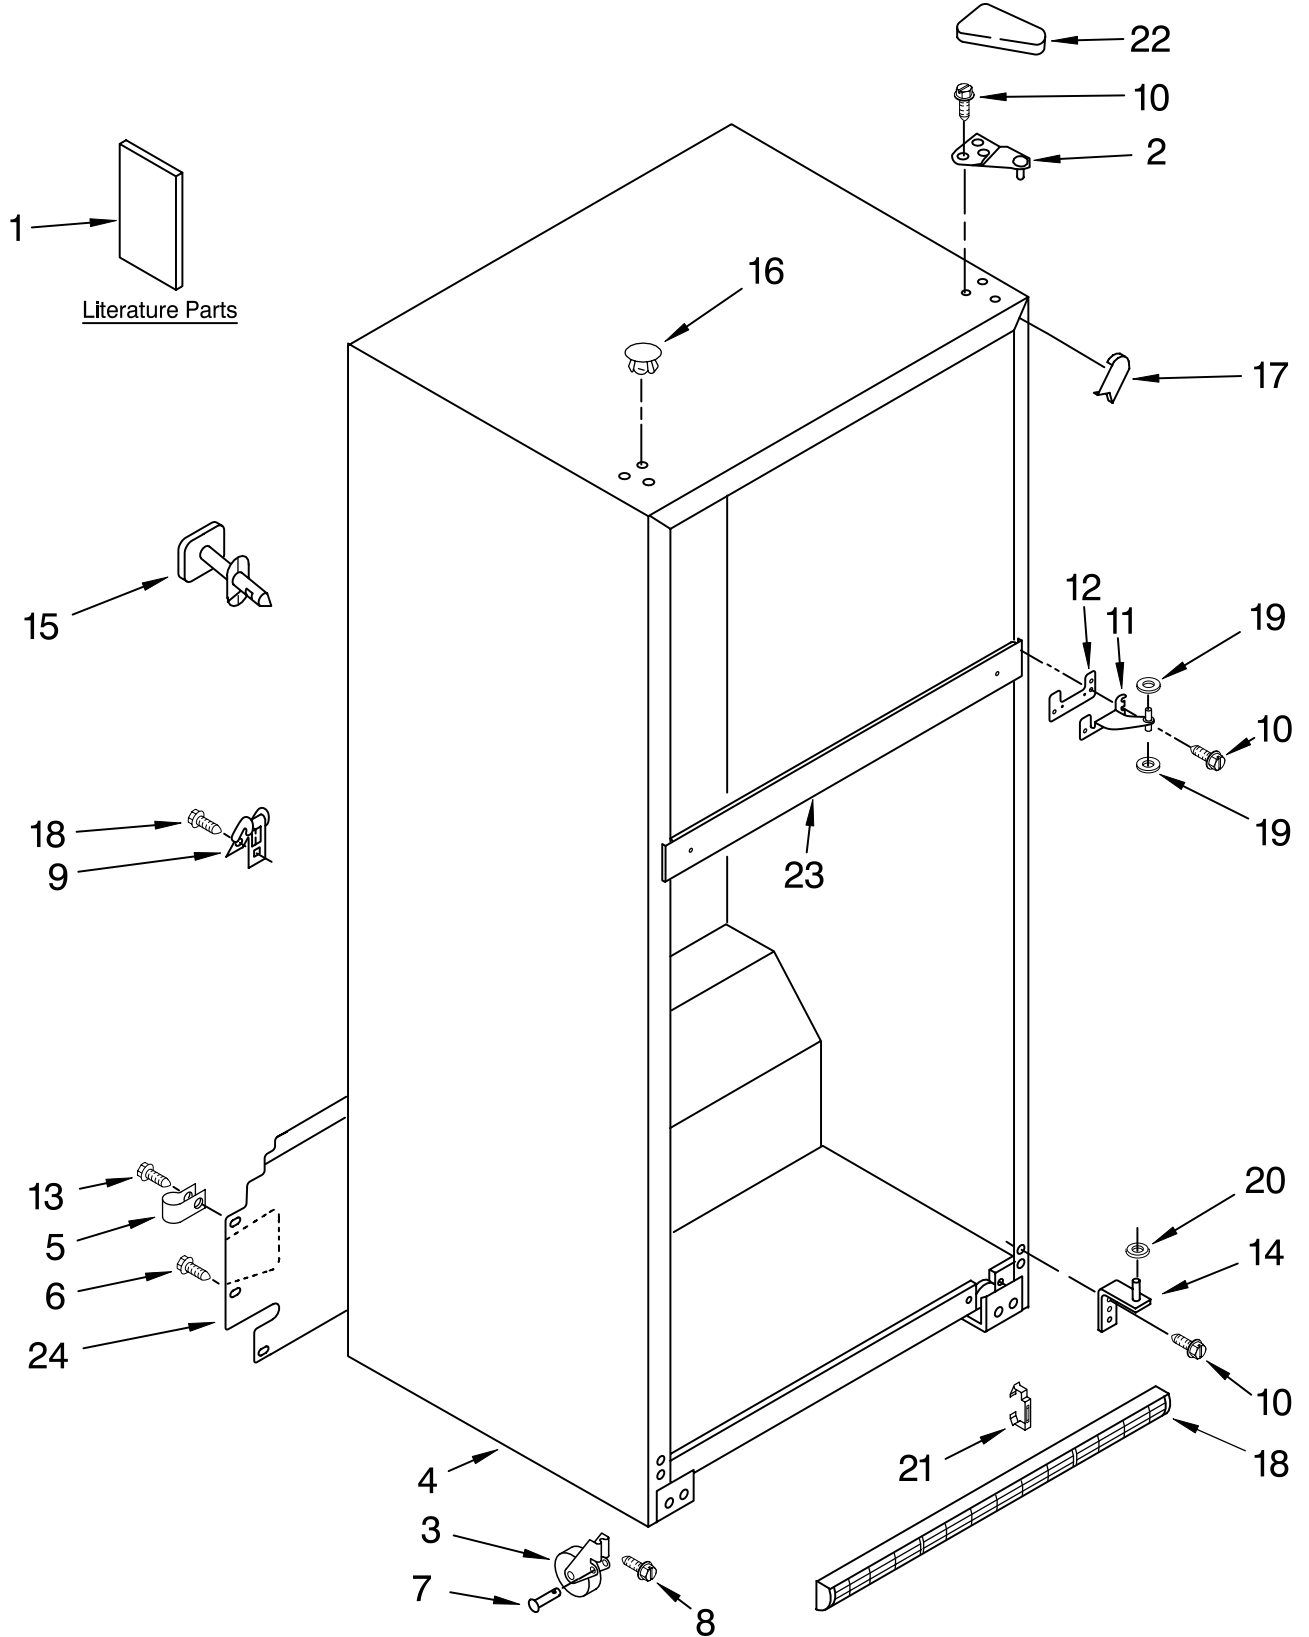

CABINET PARTS

REFRIGERATOR

For Models: ET1CHEXVQ00, ET1CHEXVT00, ET1CHEXVB00
(White) (Biscuit) (Black)

FOR ORDERING INFORMATION REFER TO PARTS PRICE LIST

CABINET PARTS

For Models: ET1CHEXVQ00, ET1CHEXVT00, ET1CHEXVB00
(White) (Biscuit) (Black)

Illus. No.	Part No.	DESCRIPTION
1		Literature Parts
	W10142143	Service & Wiring Sheet
	W10178121	Energy Label Use & Care Guide
	W10131409	Bilingual
	W10131417	Trilingual
	2225623	Modular Icemaker Service Sheet

Following May Be Purchased

DO-IT-YOURSELF REPAIR MANUALS

	677969	Do-It-Yourself Manual Ref./Frz.
2	2189410	Hinge (Top)
3	2166108	Roller, Front (2)
4		Cabinet (Not a Serviceable Part)
5	489385	Clamp, Tube (Water Supply Line)
6	489427	Screw
7	2179826	Rivet
8	3400504	Screw
9	549193	Clamp, Cord
10	489497	Screw
11	2254618	Hinge, Center
12	2183852	Shim, Hinge Center
13	8281265	Screw
14	2254473	Hinge Butt
15		Fitting, Water Tube (Not Serviced)
16		Hole Plug (6)
	2201012	White
	2200924	Biscuit
	2183998	Black
17		Corner Filler (2)
	2201014	White
	2200926	Biscuit
	2201017	Black
18		Grille (Includes Illus. 21)
	2254313	White
	2254316	Biscuit
	2254315	Black
19	489341	Washer
20	487576	Washer
21	2189356	Clip, Grille (2)
22		Cover, Hinge
	2213360	White
	2213364	Biscuit
	2213363	Black
23		Rail, Center (Not Serviced)
24	2254576	Cover, Unit

FOR ORDERING INFORMATION REFER TO PARTS PRICE LIST