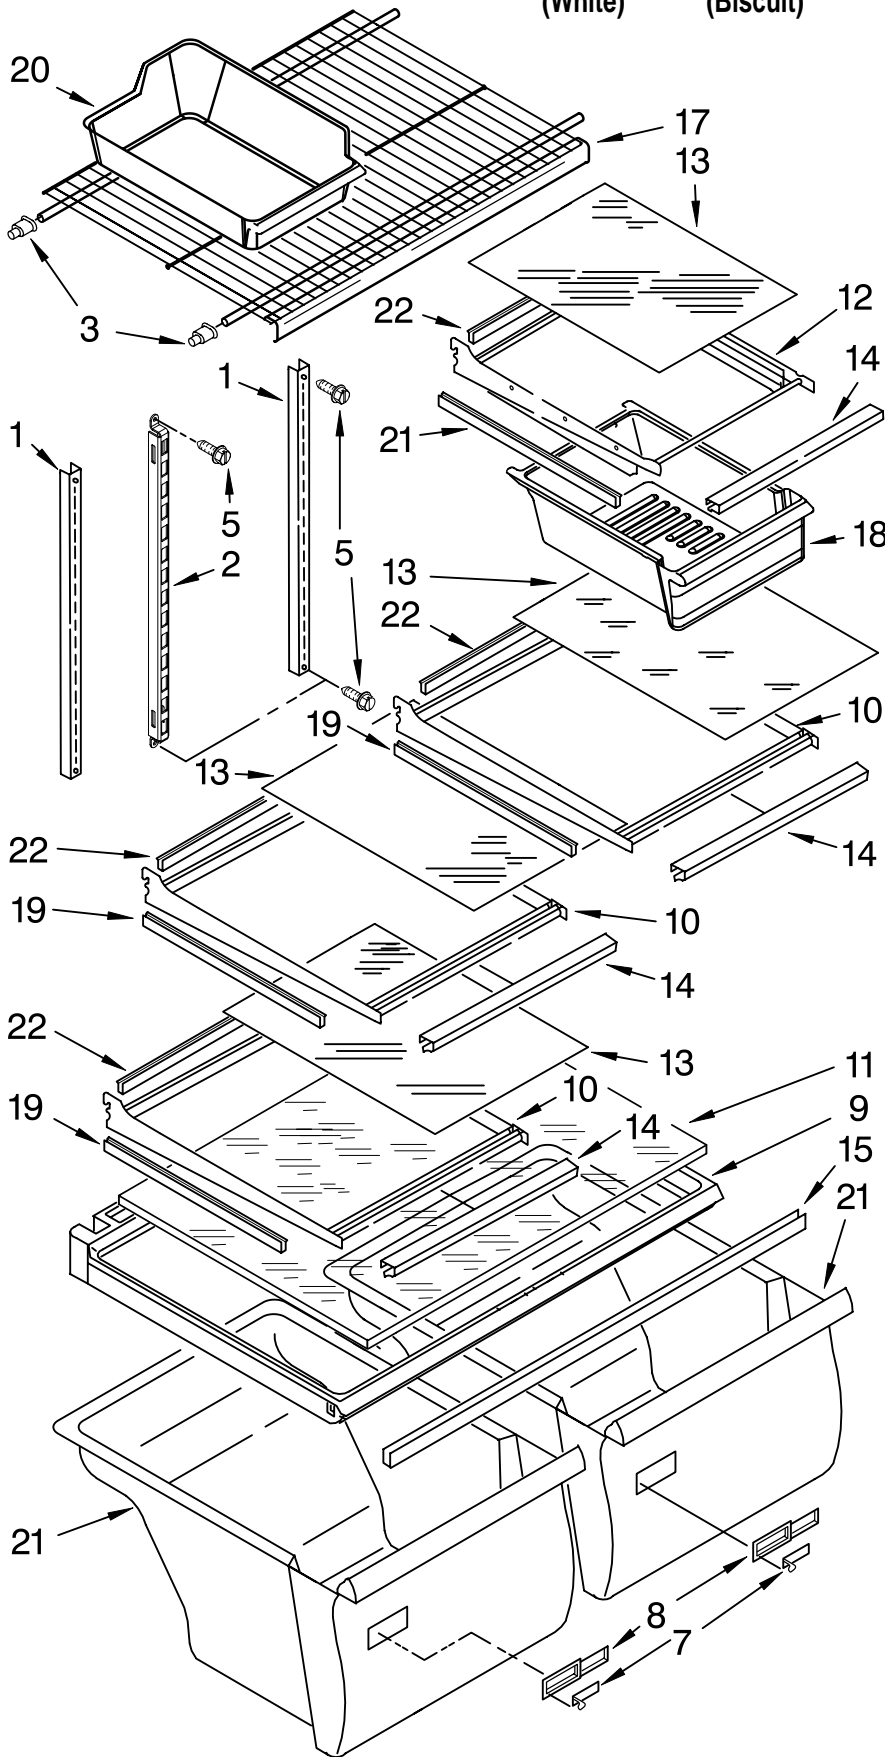

SHELF PARTS

For Models: ET1CHEXVQ01, ET1CHEXVT01, ET1CHEXVB01
(White) (Biscuit) (Black)

Illus. No.	Part No.	DESCRIPTION

1	2210522	Shelf, Ladder (2)
2	2300520	Shelf, Ladder Center
3	2163762	Cup, Shelf Mtg.
5	489478	Screw
7	2176222	Slide, Humidity Control
8	2212446	Body, Humidity Control
9	2314502	Crisper Cover
10	2201102E	Shelf, Cantilever
11	2210573	Insert, Crisper Cover
12	2201106	Pan, Shelf Cantilever
13	2200987	Glass, Shelf
14	2188685	Trim, Shelf Front
15	2314478	Crisper Support
17	2184667	Shelf, Freezer
18	2218132K	Pan, Meat
19	2188711	Trim, Shelf Side
20	2254352	Bucket, Ice
21	2218141	Crisper Pan (Includes Illus. 7 & 8)
22	2188687	Trim, Shelf Rear

FOR ORDERING INFORMATION REFER TO PARTS PRICE LIST