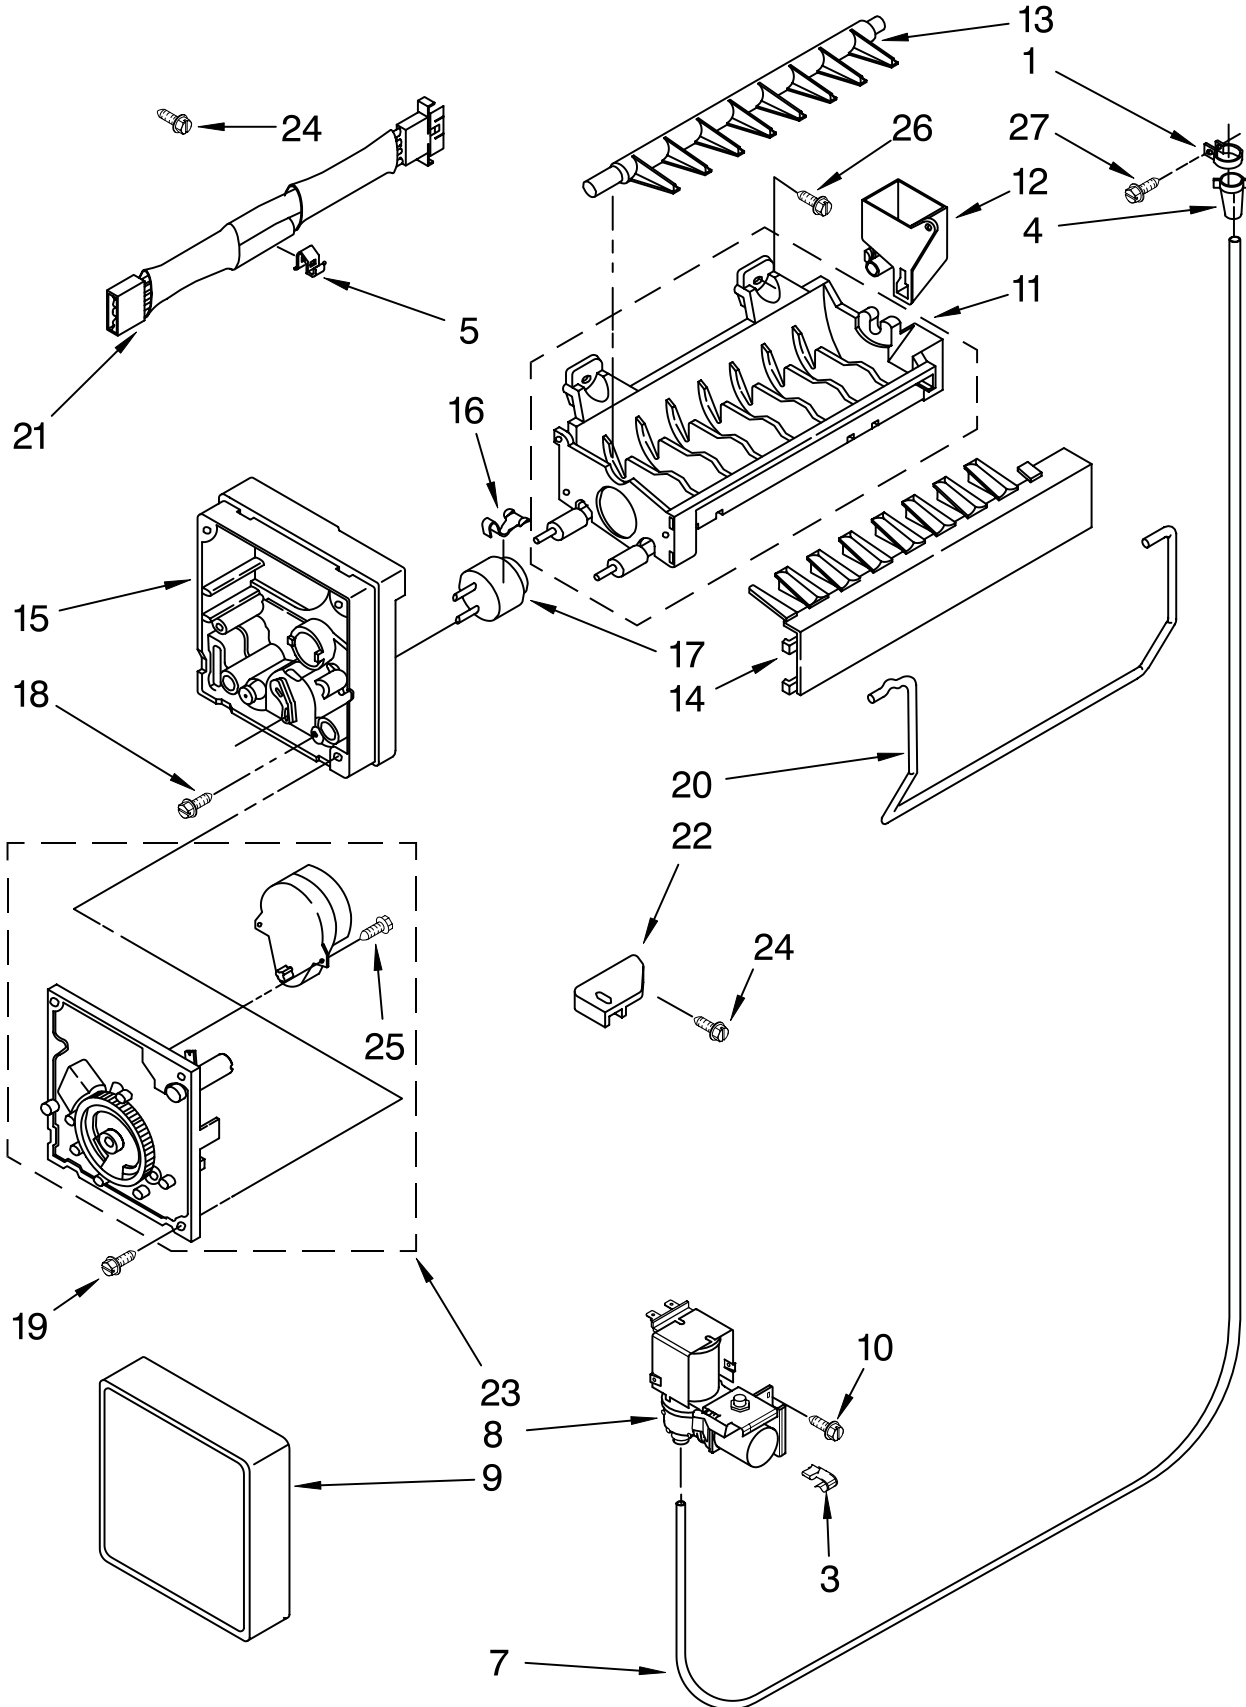

ICEMAKER PARTS

For Models: ET1CHEXVQ01, ET1CHEXVT01, ET1CHEXVB01
(White) (Biscuit) (Black)

FOR ORDERING INFORMATION REFER TO PARTS PRICE LIST

ICEMAKER PARTS

For Models: ET1CHEXVQ01,ET1CHEXVT01, ET1CHEXVB01
(White) (Biscuit) (Black)

Illus. No.	Part No.	DESCRIPTION
1	488878	Clamp, Tube
3	2210495	Clip, Water Valve
4	2181939	Insert, Tube
5	628379	Clip, Fuse
7	2181943	Tube Water
8	2315576	Valve Solenoid
9	2210484	Cover
10	489442	Screw
11	W10122527	Mold & Heater Assembly (Also Order 542638 Silicone Grease)
12	628515	Cup, Water Fill
13	627843	Ejector
14	2182124	Ice Striper
15	2194712	Support
16	2315522	Retainer Thermostat
17	628397	Thermostat (Also Order 542369 Cement Alumilastic)
18	8533917	Screw
19	489276	Screw
20	627792	Shut Off Arm
21	2187464	Harness, Wiring
22	628320	Bracket
23	626680	Module Assembly (Includes Item 25)
24	489478	Screw
25	489136	Screw, 3-24 x 23/64
26	488208	Screw
27	488886	Screw, 8-18 x 1/2
100	W10190952	Icemaker,Complete Assembly