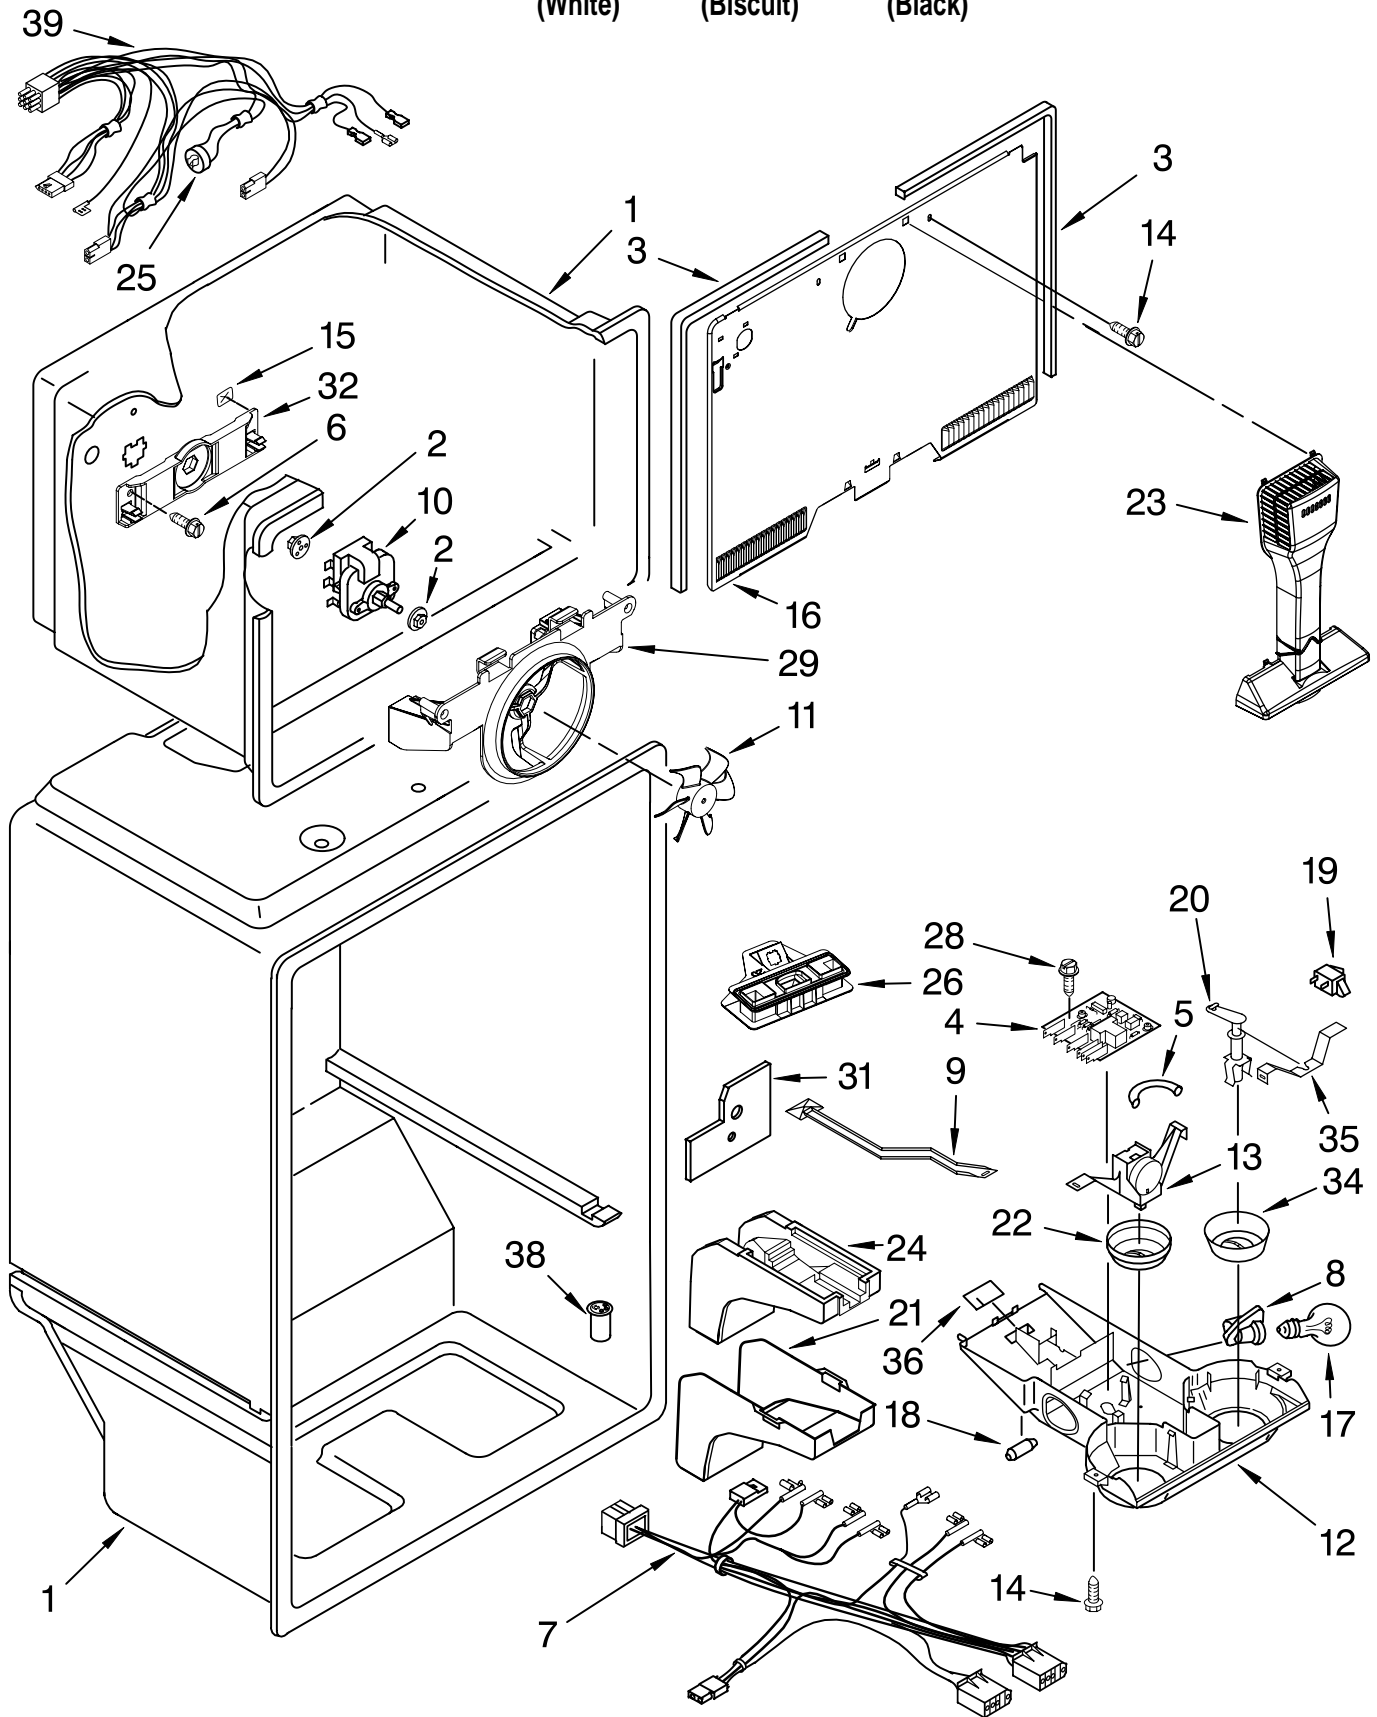

LINER PARTS

For Models: ET1CHEXVQ01, ET1CHEXVT01, ET1CHEXVB01
(White) (Biscuit) (Black)

FOR ORDERING INFORMATION REFER TO PARTS PRICE LIST

LINER PARTS

For Models: ET1CHEXVQ01, ET1CHEXVT01, ET1CHEXVB01
(White) (Biscuit) (Black)

Illus. No.	Part No.	DESCRIPTION
1		Liner (Not A Serviceable Part)
2	2197380	Grommet (2)
3	2254360	Gasket, Evaporator Cover (2)
4	2304099	Defrost Timer
5	2212485	Thermostat Tube Barrier
6	488208	Screw
7	2310057	Wire Assembly, Control Box
8	2162085	Socket, Light
9	2179858	Damper, Air
10	2315539	Fan Motor
11	2163777	Fan Blade
12	2212982	Control Box
13	2200859	Thermostat Assy. (Includes Illus. 5 & 18)
14	489478	Screw
15	2320183	Retainer-Screw
16	2320194	Cover, Evaporator
17	527949	Light Bulb (2)
18	2200831	Weight, Thermal
19	1118894	Switch, Rocker Arm
20	2179859	Post, Damper
21	2176281	Cover, Air Diffuser
22	2200863	Knob, Thermostat
23	2254354	Air Tower
24	2189452	Air Diffuser, Bottom
25	2321800	Defrost, BI-Metal
26	2212439	Air Separator Assembly
28	8534009	Screw
29	2254453	Bracket, Fan Motor
31	2204639	Shield, Heat
32	2254454	Bracket, Evap. Fan, Rear
34	2302536	Knob, Damper
35	2163810	Bracket, Damper Knob
36	2205079	Seal, Rear Thermostat
38	2210509	Valve-Tube, Body
39	W10129795	Wire Assembly, Freezer Compartment (Includes Illus. 25)

FOR ORDERING INFORMATION REFER TO PARTS PRICE LIST