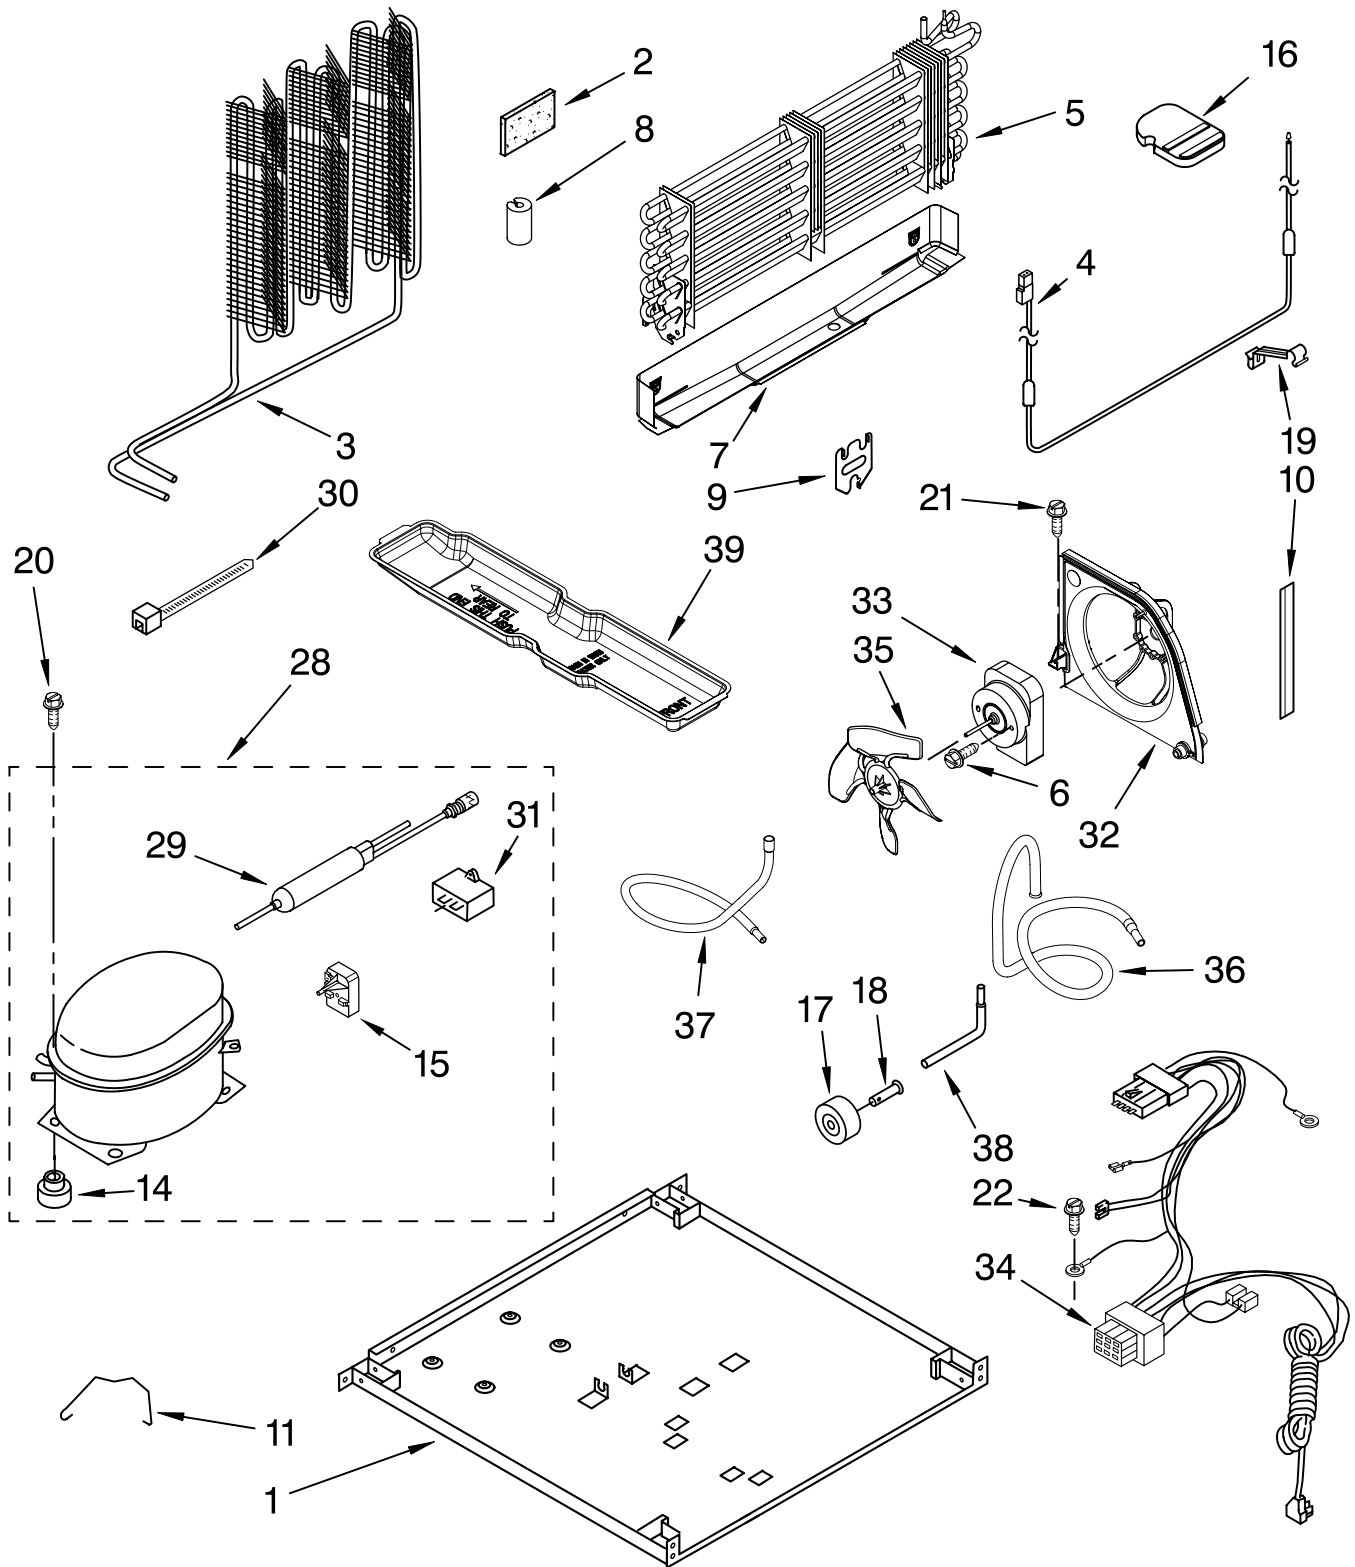

UNIT PARTS

For Models: ET1CHEXVQ01, ET1CHEXVT01, ET1CHEXVB01
(White) (Biscuit) (Black)

FOR ORDERING INFORMATION REFER TO PARTS PRICE LIST

UNIT PARTS

For Models: ET1CHEXVQ01,ET1CHEXVT01, ET1CHEXVB01
(White) (Biscuit) (Black)

Illus. No.	Part No.	DESCRIPTION	Illus. No.	Part No.	DESCRIPTION	Illus. No.	Part No.	DESCRIPTION
1	2320187	Plate, Unit Mounting	20	489373	Screw	Following Parts Not Illustrated and Optional Parts Not Included		
2	2169104	Insulation, Sound Dampening	21	3400518	Screw			
3	2214960	Condenser	22	488500	Screw			
4	2314157	Heater, Defrost	28	W10164016	Compressor (Includes Illus. 14,29,31)			
5	2254249	Evaporator Assy.			(Also Order 482801 Installation Kit & 876765 Tube Kit)			
6	8533961	Screw	29		Drier			
7	2254295	Drain Pan		W10177049	Production			
8	2319835	Grommet-Cond.(4)		W10143759	Service			
9	2176301	Bracket, Heater	30	2155774	Clamp			
10	2300638	Extension, Air Baffle	31		Capacitator			
11	W10174384	Strap		2264017	Production	978025		Valve, Access (1/4")
14		Grommet (4)		1118576	Service	978026		Valve, Access (5/16")
	1100826	Production	32	2315541	Air Baffle	978027		Valve, Access (3/8")
	4387558	Service	33	2188874	Motor, Condenser	978028		Valve, Access (1/2")
15	W10194431	Start-Device Combination (Start Relay and Overload for Production Compressor Only)	34	2187382	Wire Assembly, Unit	978029		Valve, Access (5/8")
			35	2225834	Fan Blade	978030		Valve, Access (3/4")
16	2201185	Support Block	36	W10189808	Tube, Discharge	876764		Valve, Access (3/16")
17	2150304	Roller (2)	37	W10189806	Tube, Suction	REFRIGERANT CHARGE 4.00 Ozs. (R134A)		
18	2221797	Rivet	38	2154109	Tube, Process			
19	2182338	Clip, Heater	39	2254574	Tray, Evaporator			

FOR ORDERING INFORMATION REFER TO PARTS PRICE LIST