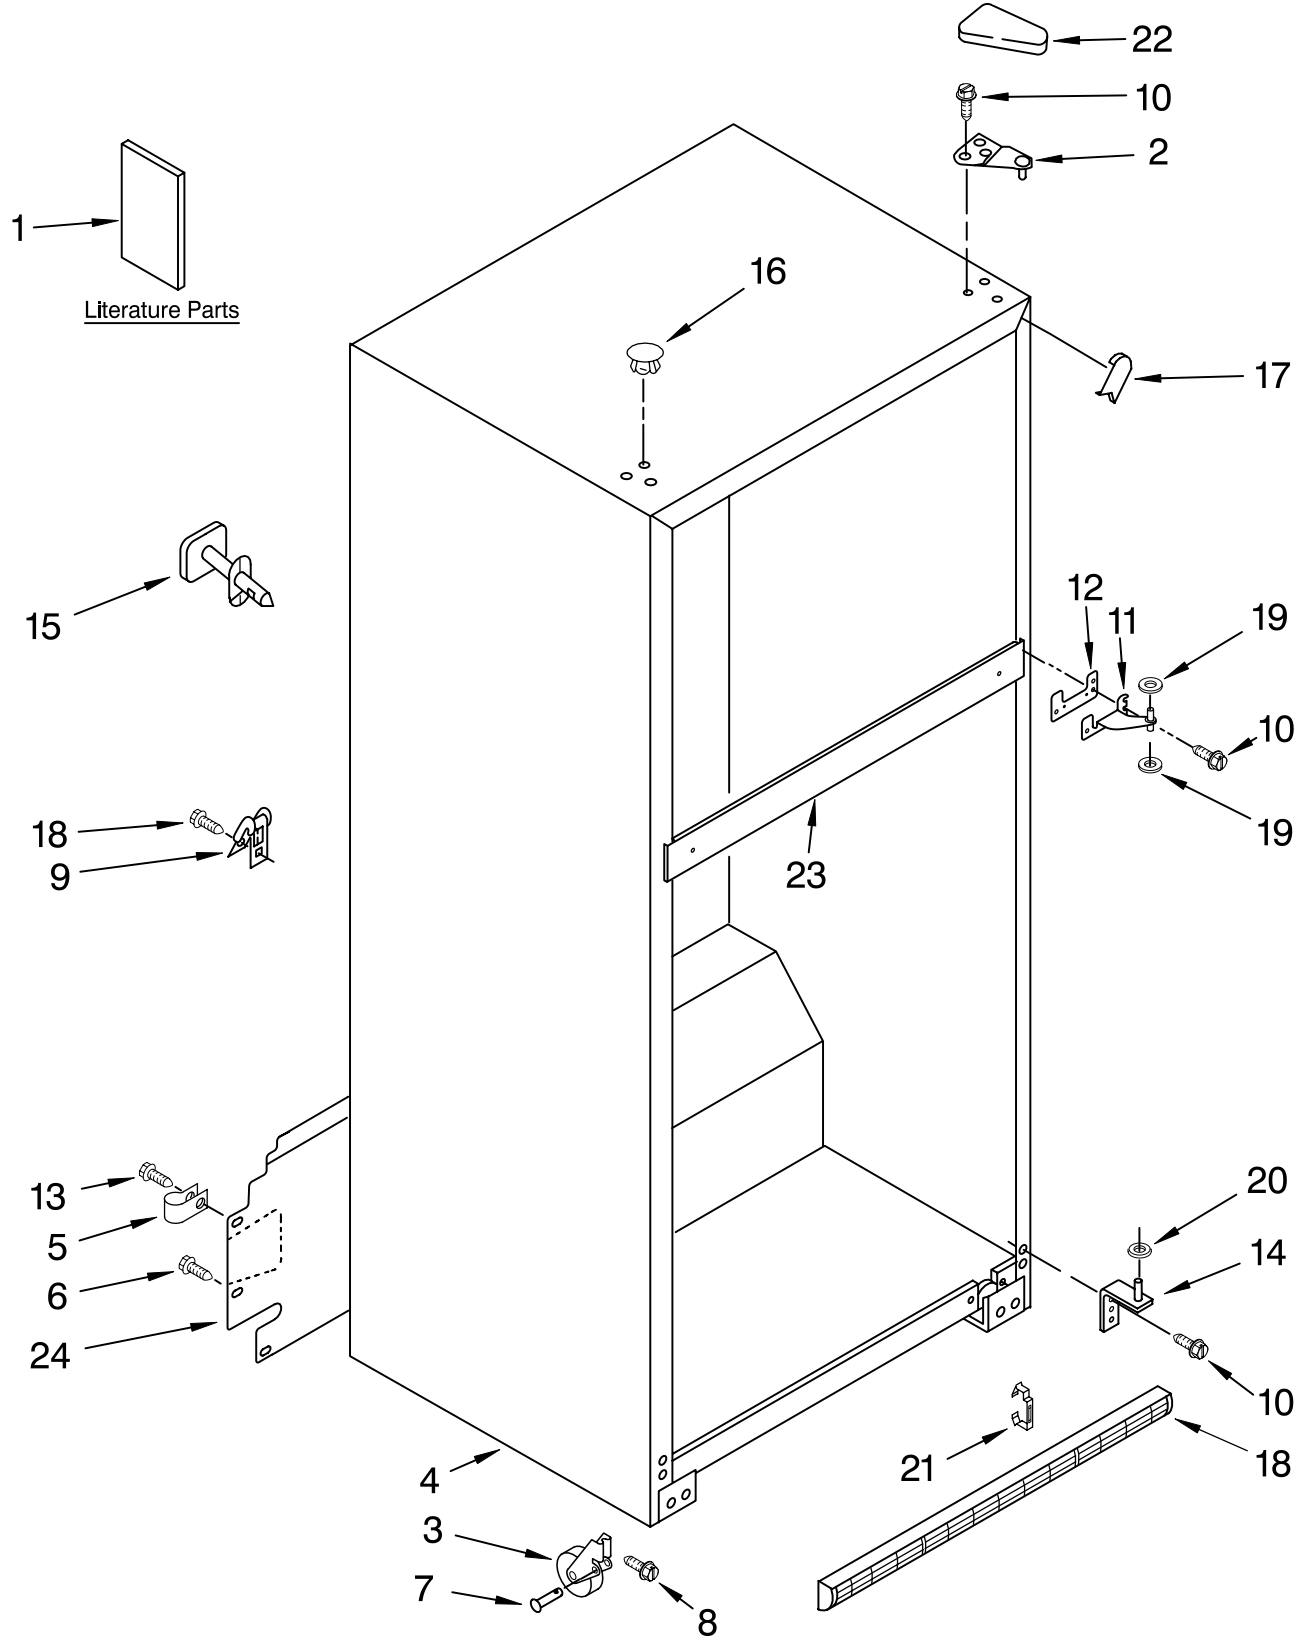

CABINET PARTS

REFRIGERATOR

For Models: ET1CHEXVQ01, ET1CHEXVT01, ET1CHEXVB01
(White) (Biscuit) (Black)

FOR ORDERING INFORMATION REFER TO PARTS PRICE LIST

CABINET PARTS

For Models: ET1CHEXVQ01,ET1CHEXVT01, ET1CHEXVB01
(White) (Biscuit) (Black)

Illus. No.	Part No.	DESCRIPTION
1		Literature Parts
	W10142143	Service & Wiring Sheet
	W10206565	Energy Label Use & Care Guide
	W10131409	Bilingual
	W10131417	Trilingual
	2225623	Modular Icemaker Service Sheet

Following May Be Purchased

DO-IT-YOURSELF REPAIR MANUALS

	677969	Do-It-Yourself Manual Ref./Frz.
2	2189410	Hinge (Top)
3	2166108	Roller, Front (2)
4		Cabinet (Not a Serviceable Part)
5	489385	Clamp, Tube (Water Supply Line)
6	489427	Screw
7	2179826	Rivet
8	3400504	Screw
9	549193	Clamp, Cord
10	489497	Screw
11	2254618	Hinge, Center
12	2183852	Shim, Hinge Center
13	8281265	Screw
14	2254473	Hinge Butt
15		Fitting, Water Tube (Not Serviced)
16		Hole Plug (6)
	2201012	White
	2200924	Biscuit
	2183998	Black
17		Corner Filler (2)
	2201014	White
	2200926	Biscuit
	2201017	Black
18		Grille (Includes Illus. 21)
	2254313	White
	2254316	Biscuit
	2254315	Black
19	489341	Washer
20	487576	Washer
21	2189356	Clip, Grille (2)
22		Cover, Hinge
	2213360	White
	2213364	Biscuit
	2213363	Black
23		Rail, Center (Not Serviced)
24	2254576	Cover, Unit

FOR ORDERING INFORMATION REFER TO PARTS PRICE LIST