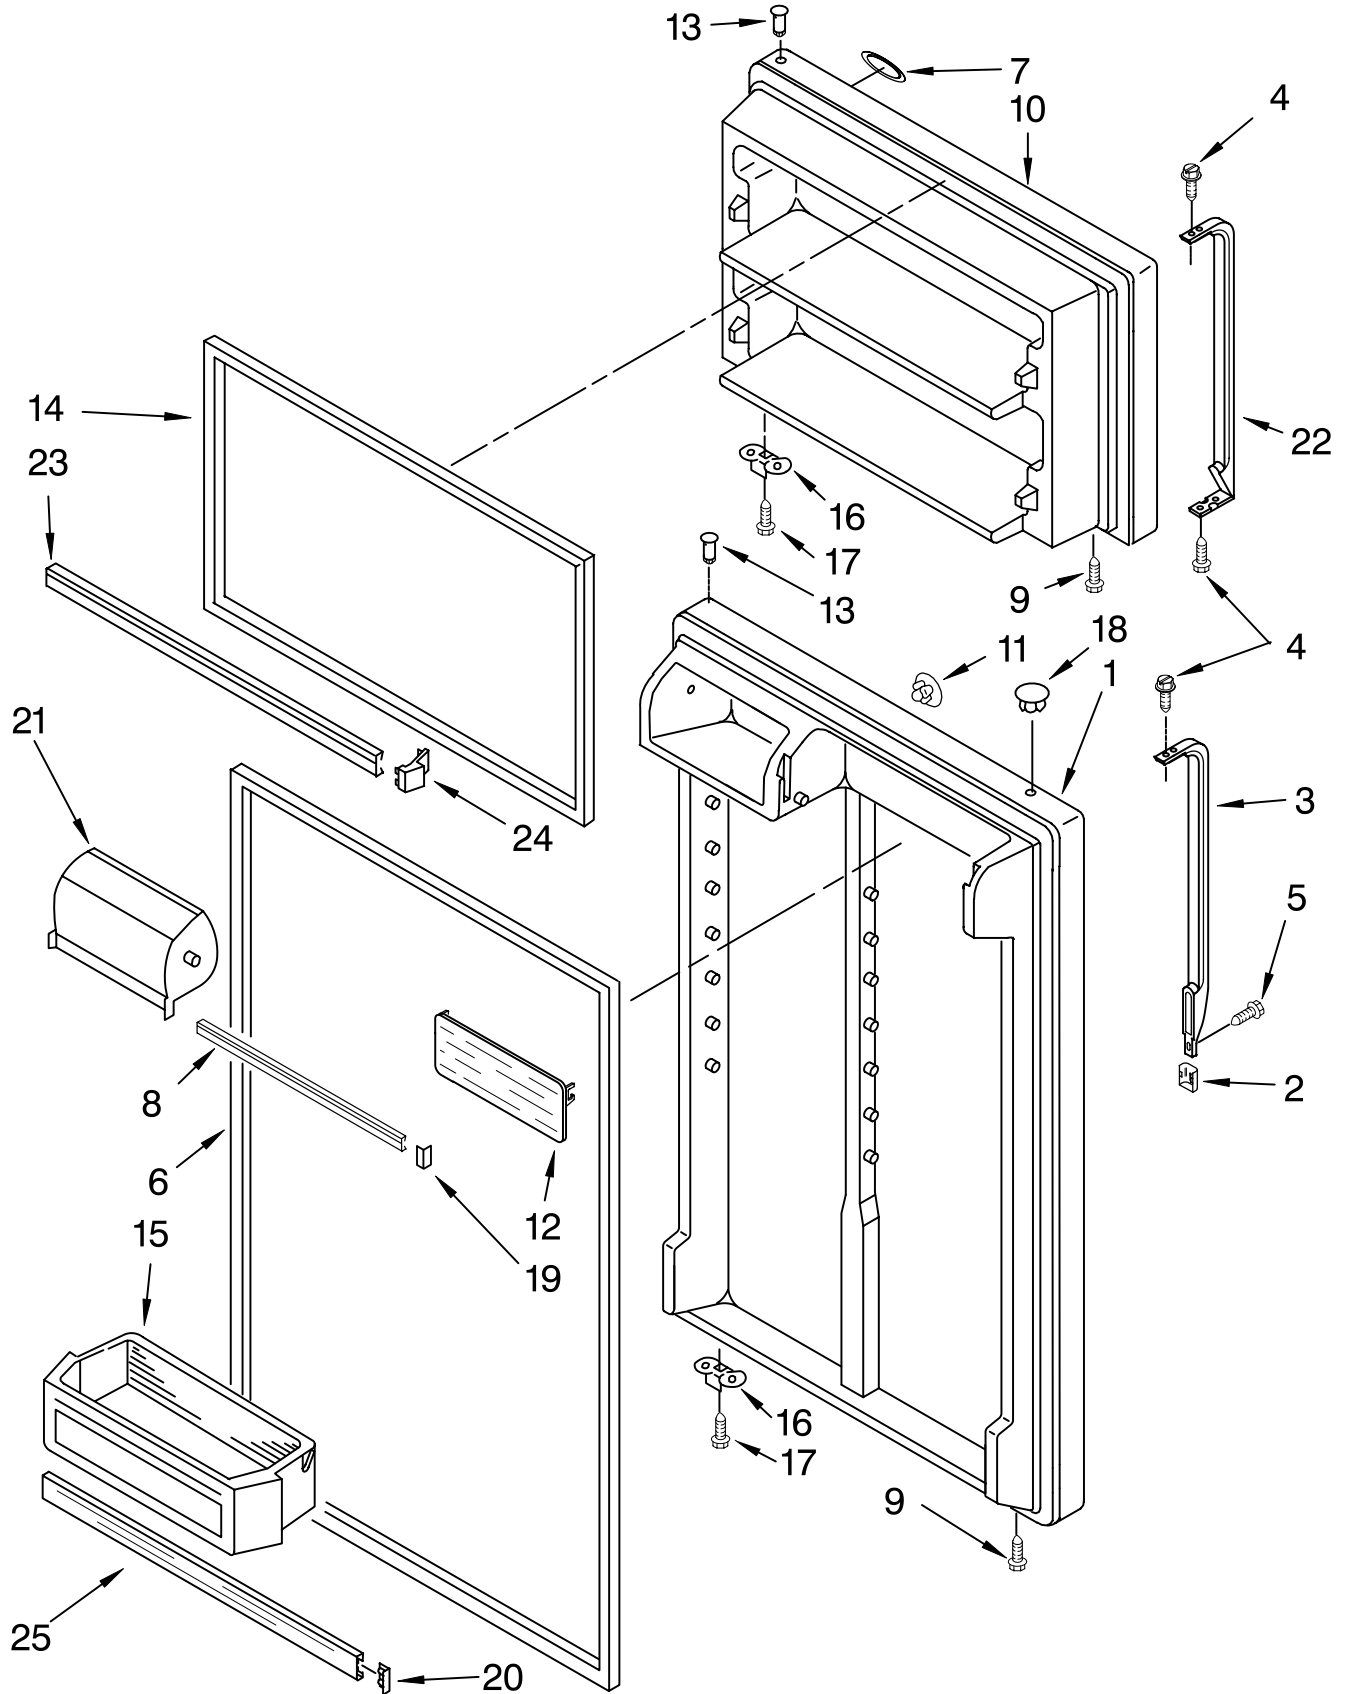

CABINET PARTS

For Models: ET1CHEXVQ01,ET1CHEXVT01, ET1CHEXVB01
(White) (Biscuit) (Black)

Illus. No.	Part No.	DESCRIPTION
1		Literature Parts
	W10142143	Service & Wiring Sheet
	W10206565	Energy Label Use & Care Guide
	W10131409	Bilingual
	W10131417	Trilingual
	2225623	Modular Icemaker Service Sheet

Following May Be Purchased

DO-IT-YOURSELF REPAIR MANUALS

	677969	Do-It-Yourself Manual Ref./Frz.
2	2189410	Hinge (Top)
3	2166108	Roller, Front (2)
4		Cabinet (Not a Serviceable Part)
5	489385	Clamp, Tube (Water Supply Line)
6	489427	Screw
7	2179826	Rivet
8	3400504	Screw
9	549193	Clamp, Cord
10	489497	Screw
11	2254618	Hinge, Center
12	2183852	Shim, Hinge Center
13	8281265	Screw
14	2254473	Hinge Butt
15		Fitting, Water Tube (Not Serviced)
16		Hole Plug (6)
	2201012	White
	2200924	Biscuit
	2183998	Black
17		Corner Filler (2)
	2201014	White
	2200926	Biscuit
	2201017	Black
18		Grille (Includes Illus. 21)
	2254313	White
	2254316	Biscuit
	2254315	Black
19	489341	Washer
20	487576	Washer
21	2189356	Clip, Grille (2)
22		Cover, Hinge
	2213360	White
	2213364	Biscuit
	2213363	Black
23		Rail, Center (Not Serviced)
24	2254576	Cover, Unit

FOR ORDERING INFORMATION REFER TO PARTS PRICE LIST

DOOR PARTS

For Models: ET1CHEXVQ01, ET1CHEXVT01, ET1CHEXVB01
(White) (Biscuit) (Black)

FOR ORDERING INFORMATION REFER TO PARTS PRICE LIST