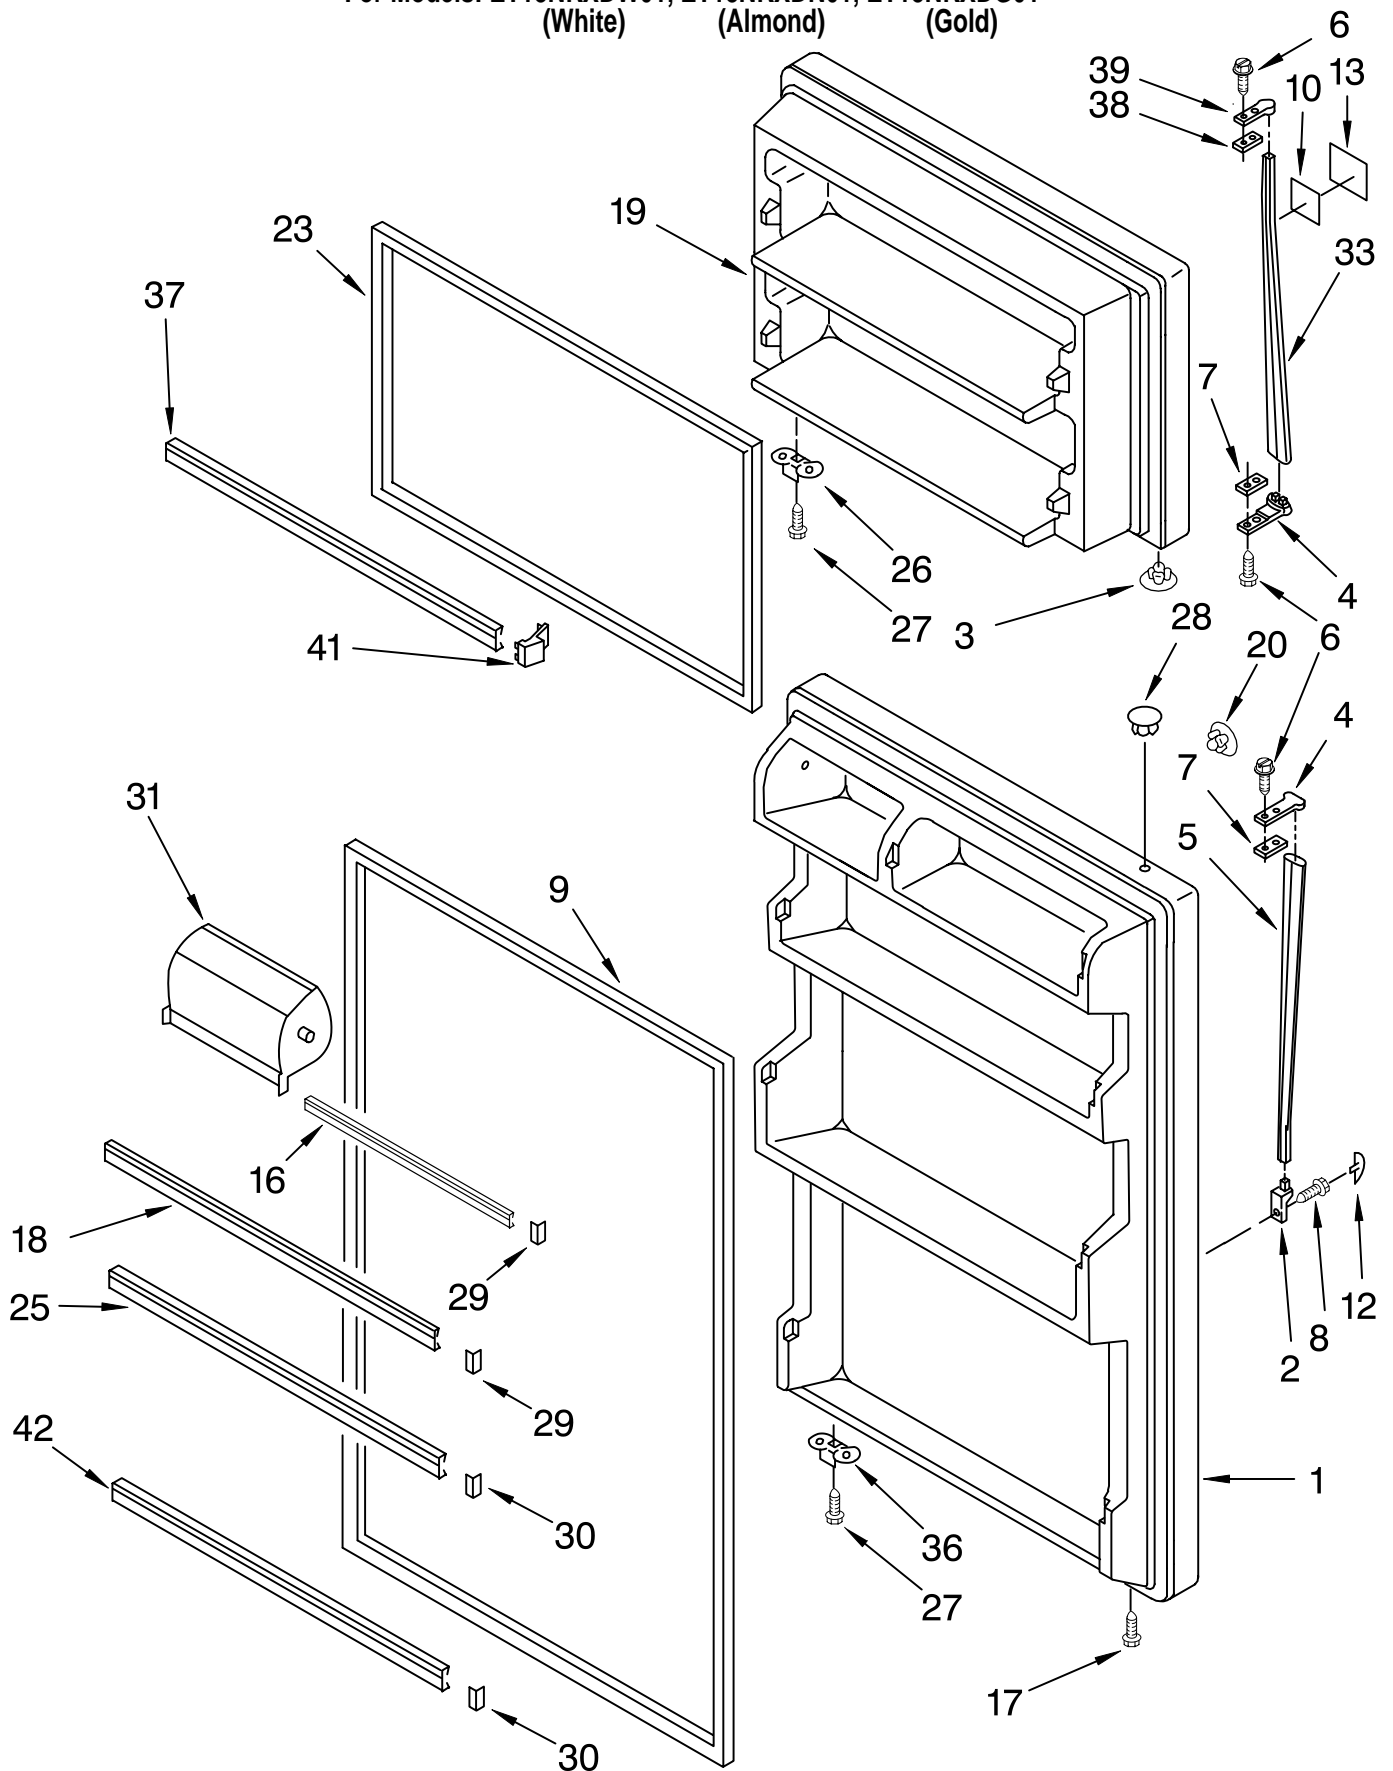

CABINET PARTS

For Models: ET18NKXDW01, ET18NKXDN01, ET18NKXDG01
(White) (Almond) (Gold)

Illus. No.	Part No.	DESCRIPTION
1		Cabinet (Not A Serviceable Part)
2	2157591	Hinge (Top)
3	2166108	Roller-Front (2)
4	489426	Screw
5	489385	Clamp, Tube (Water Supply Line)
6	489457	Screw
12	549193	Clamp-Cord
13	937360	Cord-Service
15	489423	Screw
16	2163758	Hinge, Center
17	2163757	Shim, Hinge Center
18	489413	Screw
20	2179829	Hinge Butt
23	2172745	Shim, Bottom Hinge
24		Fitting, Water Tube (NOT SERVICED)
27		Hole Plug (6)
	2151652	White
	2151653	Almond
	2151654	Gold
31	2166251	Cover, Valve
35		Corner Filler (2)
	2163733	White
	2166187	Almond
	2166188	Gold
36		Grille
	2163889	White
	2166133	Almond
	2166134	Black
38	487576	Washer
39	1123517	Shim
40		Cover-Hinge
	2160403	White
	2160404	Almond
	2160405	Gold
41		Rail, Center (NOT SERVICED)
42		Corner Filler, Grille
	2166156	White
	2166204	Almond
	2166205	Black
43	2166160	Pin, Hinge
44	2179786	Cover, Unit

DOOR PARTS

For Models: ET18NKXDW01, ET18NKXDN01, ET18NKXDG01
(White) (Almond) (Gold)

FOR ORDERING INFORMATION REFER TO PARTS PRICE LIST