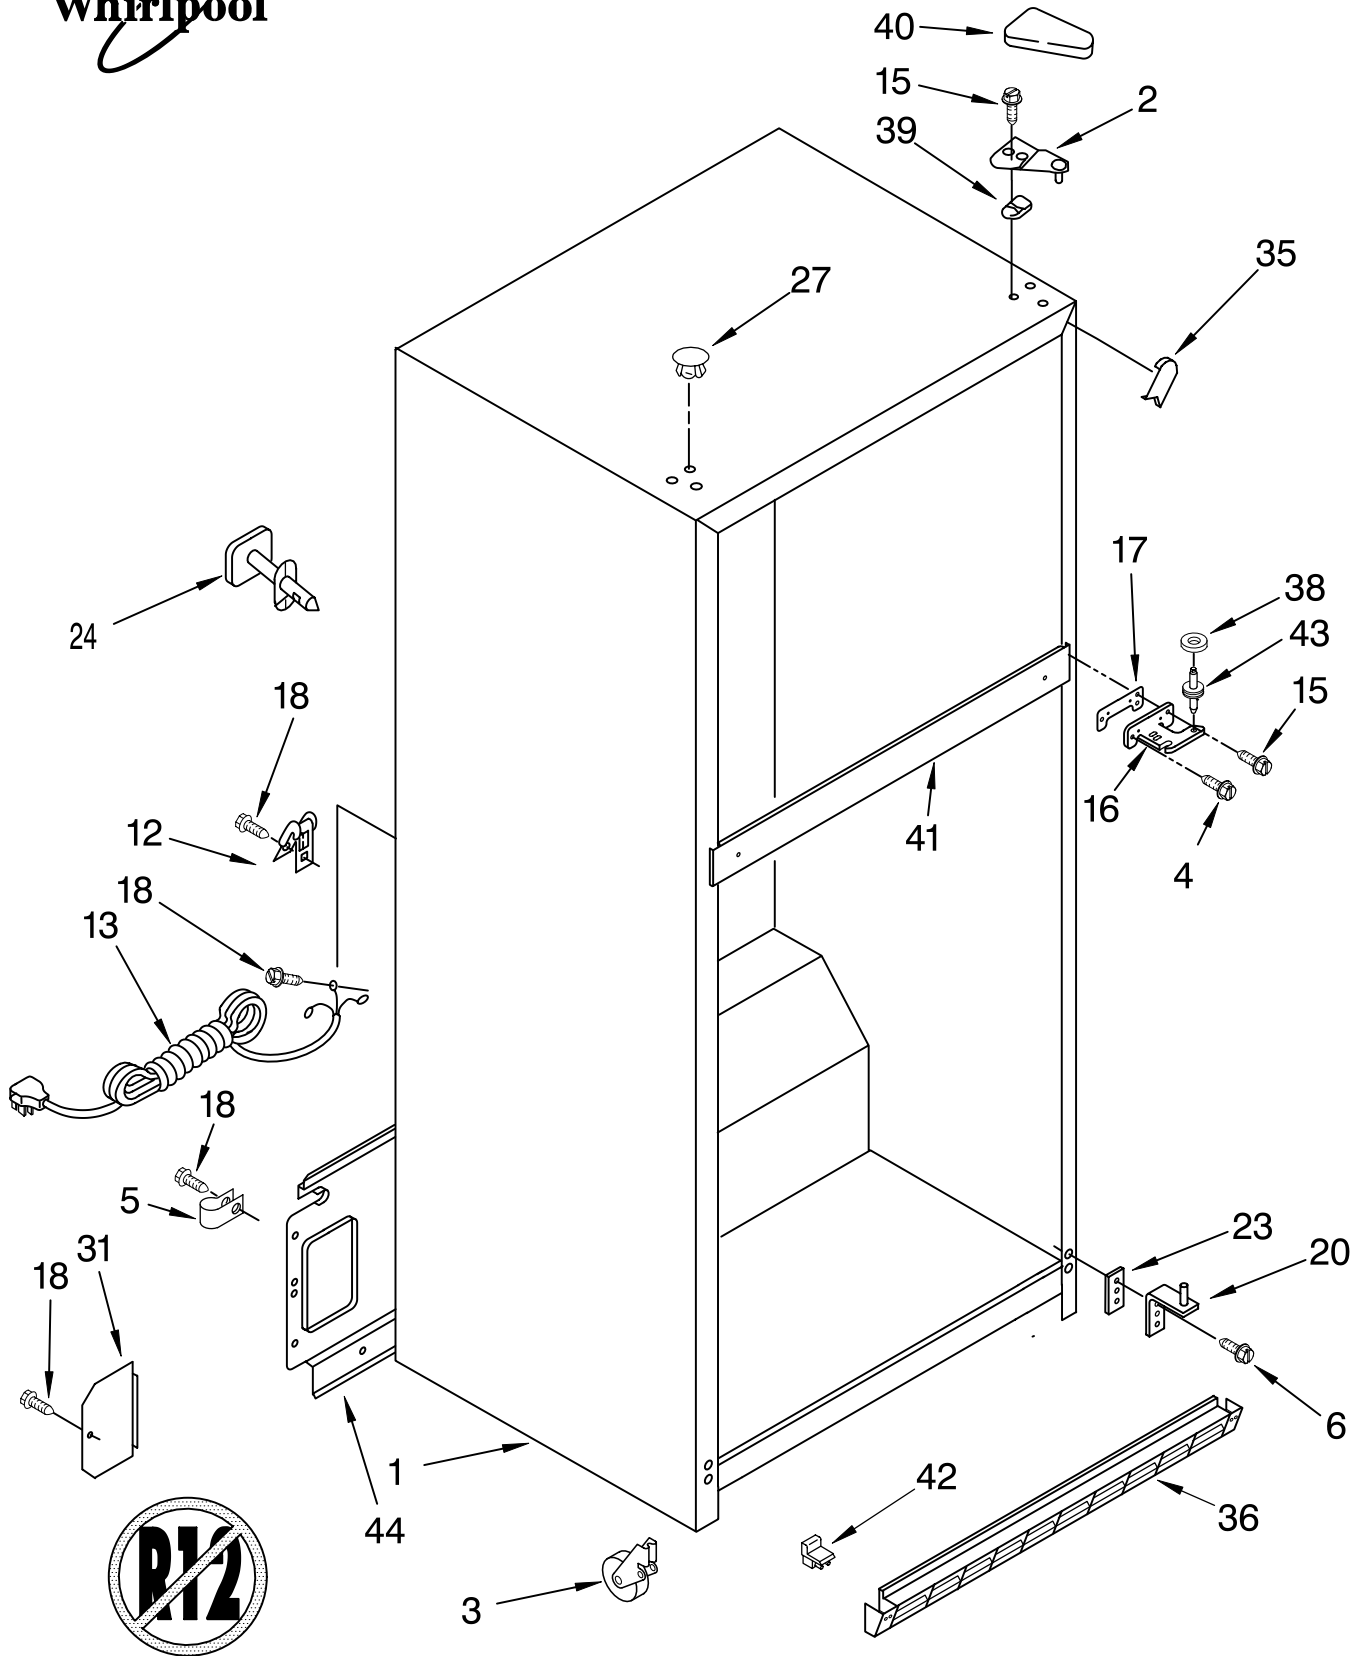

CABINET PARTS

REFRIGERATOR

For Models: ET18NKXDW01, ET18NKXDN01, ET18NKXDG01
(White) (Almond) (Gold)

FOR ORDERING INFORMATION REFER TO PARTS PRICE LIST

CABINET PARTS

For Models: ET18NKXDW01, ET18NKXDN01, ET18NKXDG01
(White) (Almond) (Gold)

Illus. No.	Part No.	DESCRIPTION
1		Cabinet (Not A Serviceable Part)
2	2157591	Hinge (Top)
3	2166108	Roller-Front (2)
4	489426	Screw
5	489385	Clamp, Tube (Water Supply Line)
6	489457	Screw
12	549193	Clamp-Cord
13	937360	Cord-Service
15	489423	Screw
16	2163758	Hinge, Center
17	2163757	Shim, Hinge Center
18	489413	Screw
20	2179829	Hinge Butt
23	2172745	Shim, Bottom Hinge
24		Fitting, Water Tube (NOT SERVICED)
27		Hole Plug (6)
	2151652	White
	2151653	Almond
	2151654	Gold
31	2166251	Cover, Valve
35		Corner Filler (2)
	2163733	White
	2166187	Almond
	2166188	Gold
36		Grille
	2163889	White
	2166133	Almond
	2166134	Black
38	487576	Washer
39	1123517	Shim
40		Cover-Hinge
	2160403	White
	2160404	Almond
	2160405	Gold
41		Rail, Center (NOT SERVICED)
42		Corner Filler, Grille
	2166156	White
	2166204	Almond
	2166205	Black
43	2166160	Pin, Hinge
44	2179786	Cover, Unit