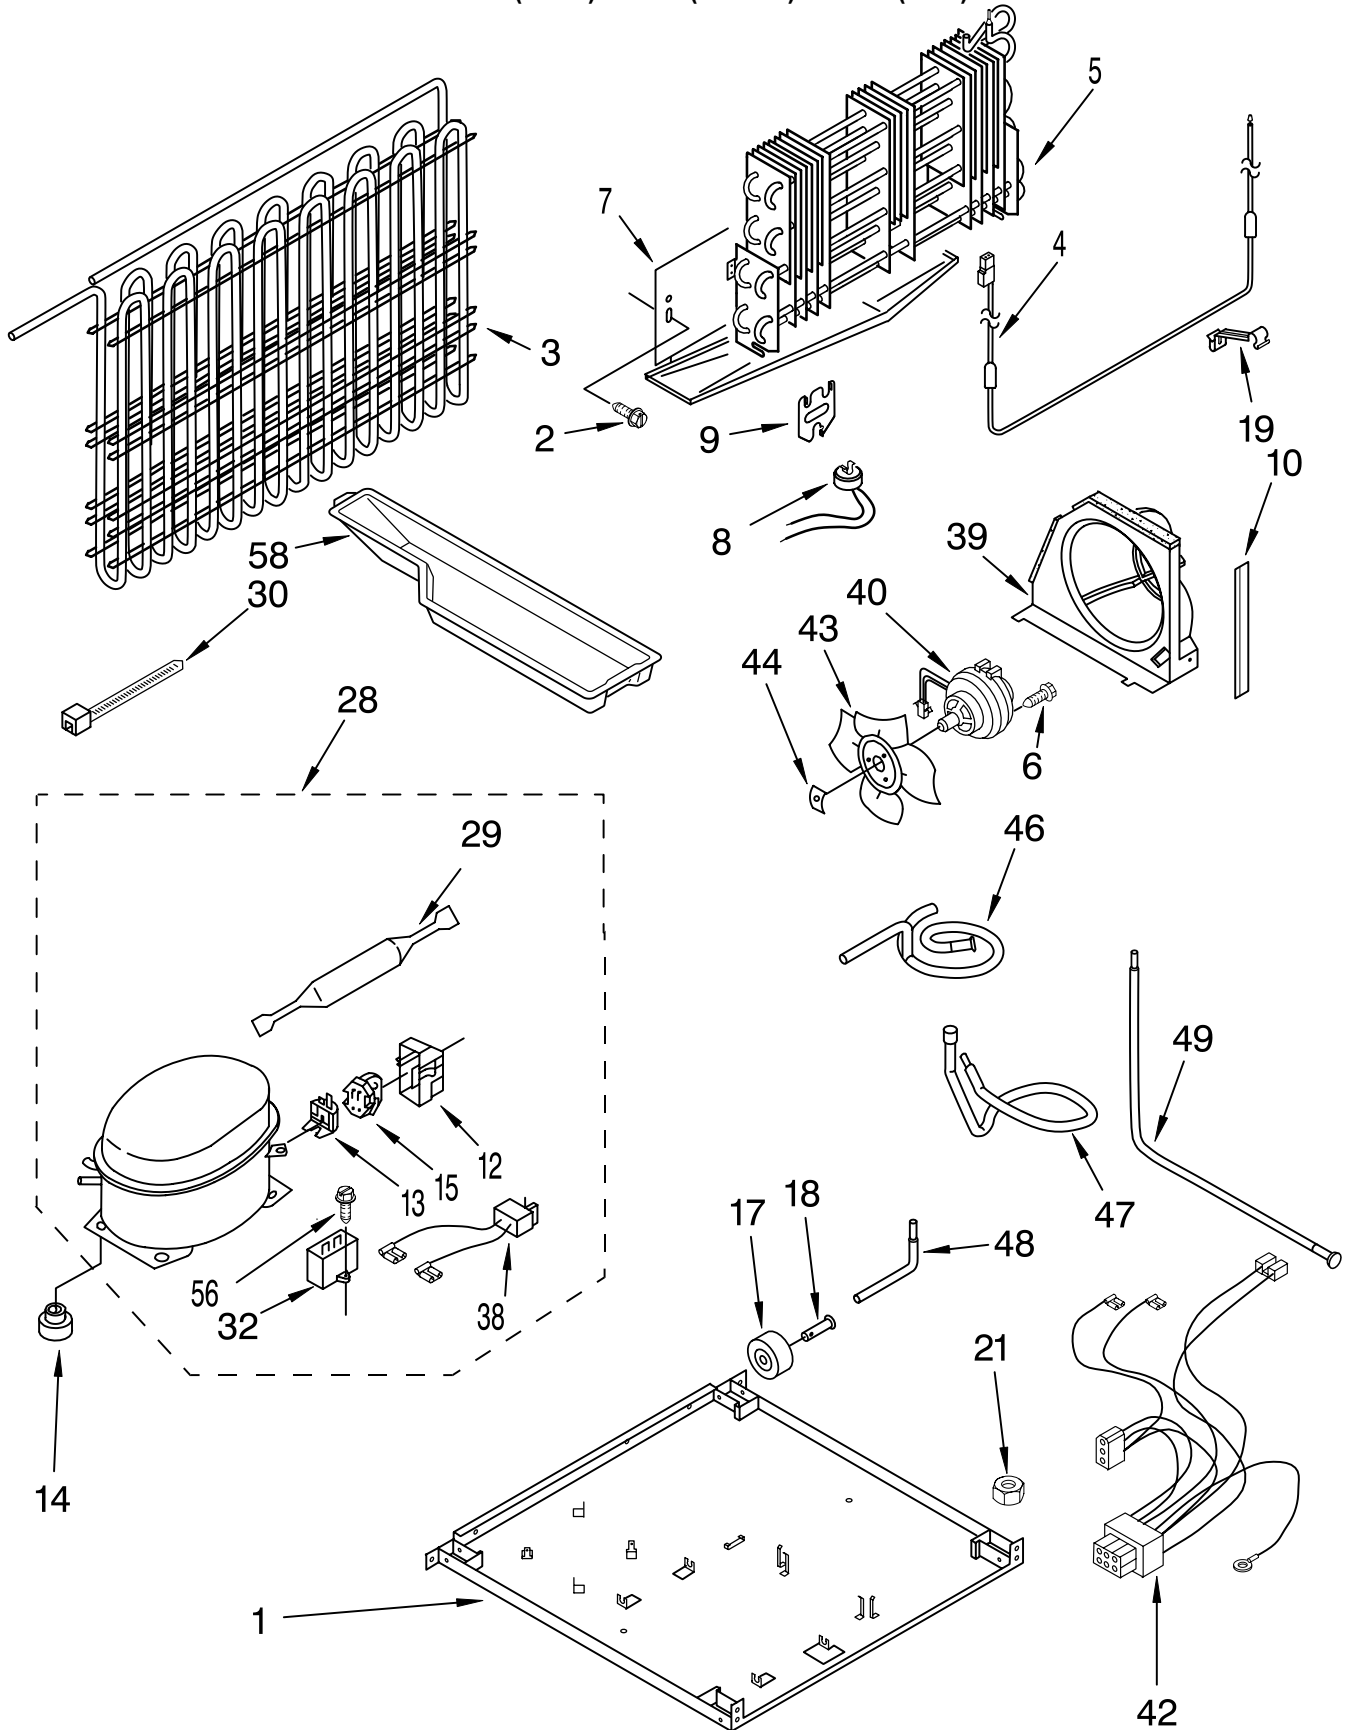

LINER PARTS

For Models: ET18NKXDW01, ET18NKXDN01, ET18NKXDG01
(White) (Almond) (Gold)

Illus. No.	Part No.	DESCRIPTION
1		Liner (Not A Serviceable Part)
2	531933	Grommet (2)
3	2166181	Gasket, Evaporator Cover (Side)
4	2176340	Timer, Defrost
5	549512	Thermostat Tube Barrier
6	941839	Hole Plug
7	2172542	Wire Assy. Control Box
8	2162085	Socket, Light (2)
9	2172570	Damper, Air
10	2176298	Fan Motor
11	2163777	Fan Blade
12	2179790	Control Box
13	2176345	Thermostat Assembly (Includes Items 5, 18, & 36)
14	489438	Screw
15	489412	Screw
16	2163818	Cover-Evaporator
17	946059	Light Bulb (2)
18	2163802	Weight, Thermal
19	1108112	Rocker Arm Switch
20	2163809	Post, Damper
21	2176281	Cover, Air Diffuser
22	2176296	Knob, Thermostat
23	2172575	Air Tower
24	2176280	Air Diffuser, Bottom
25	2172679	Freezer Floor
26	2172563	Air Diffuser, Top
27	944759	Cover, Hole
28	1103725	Hole Plug
29	2163827	Bracket, Fan Motor
30	2166178	Gasket, Evaporator Cover (Top)
31	2174629	Air Return & Foil Assembly
32	487996	Cap
33	2174610	Wire Assembly, Freezer Compartment
34	2176297	Knob, Damper
35	2163810	Bracket, Damper Knob
36	2172532	Seal, Rear Thermostat
37	2172594	Gasket, Air Diffuser
38	2176341	Clip, Defrost Timer

FOR ORDERING INFORMATION REFER TO PARTS PRICE LIST

UNIT PARTS

For Models: ET18NKXDW01, ET18NKXDN01, ET18NKXDG01
(White) (Almond) (Gold)

FOR ORDERING INFORMATION REFER TO PARTS PRICE LIST