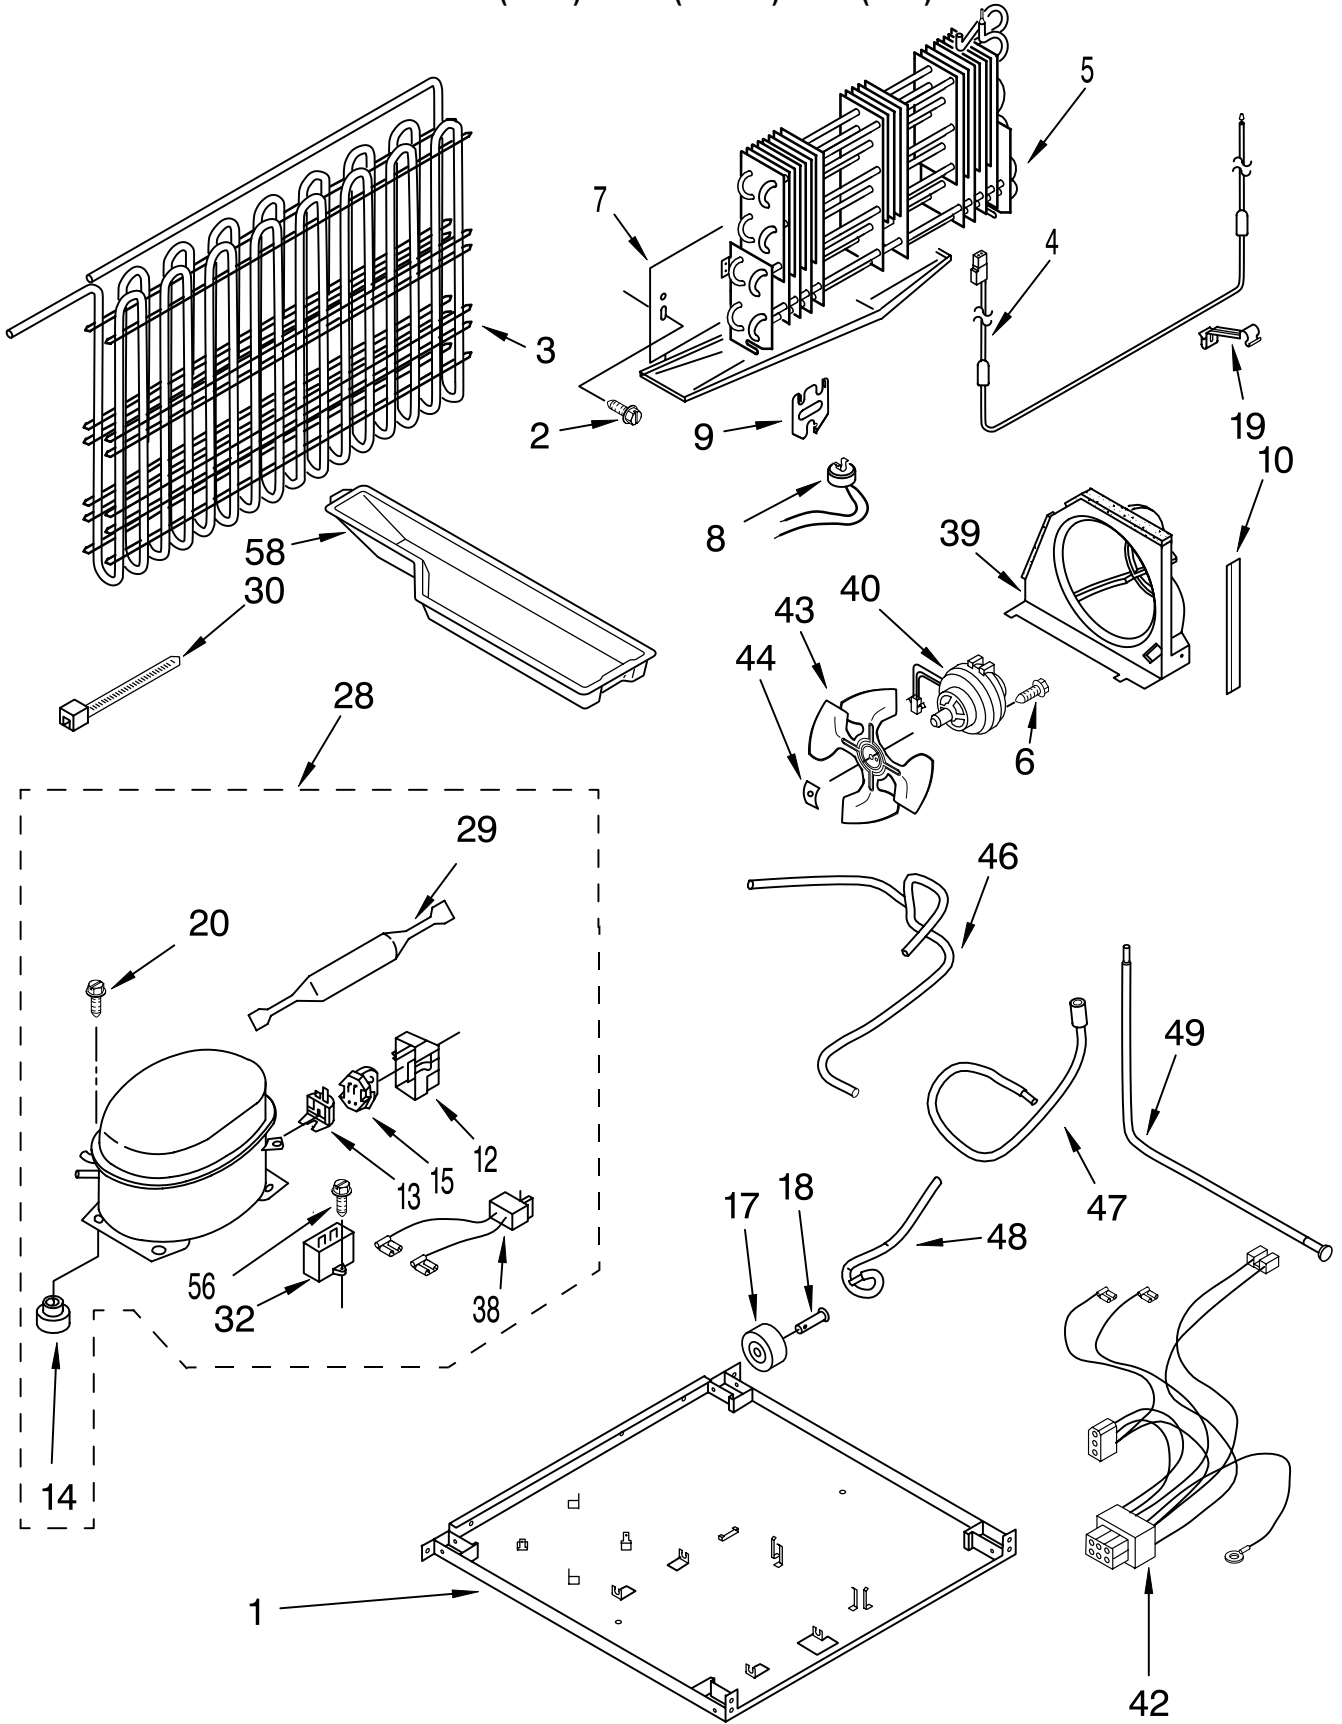

UNIT PARTS

For Models: ET18NKXDW04, ET18NKXDN04, ET18NKXDG04
(White) (Almond) (Gold)

FOR ORDERING INFORMATION REFER TO PARTS PRICE LIST

UNIT PARTS

For Models: ET18NKXDW04, ET18NKXDN04, ET18NKXDG04
(White) (Almond) (Gold)

Illus. No.	Part No.	DESCRIPTION	Illus. No.	Part No.	DESCRIPTION	Illus. No.	Part No.	DESCRIPTION		
1	2182437	Plate, Unit Mounting	28	2176820	Compressor (Includes Items 12, 13, 14, 15, 20, 29, 32, 38 & 56)	Following Parts Not Illustrated and Optional Parts Not Included				
2	489242	Screw								
3	2179882	Condenser			(Also Order 482801 Installation Kit & 876765 Tube Kit)					
4	2176300	Heater, Defrost						978025 Valve, Access (1/4")		
5	2176337	Evaporator Assy.						978026 Valve, Access (5/16")		
6	489414	Screw						978027 Valve, Access (3/8")		
7	2172619	Drain Pan						978028 Valve, Access (1/2")		
8	2182380	Defrost Bi-Metal	29	2174865	Drier			978029 Valve, Access (5/8")		
9	2176301	Bracket, Heater	30	2155774	Clamp			978030 Valve, Access (3/4")		
10	2163780	Extension, Air Baffle	32	2169137	Capacitor (Service Only)			876764 Valve, Access (3/16")		
12	2162358	Cover	38	1127675	Wire Assembly			482278 Start Kit		
13		Overload	39	2182395	Air Baffle					
	2149959	Production (Includes Relay)	40	2176336	Motor, Condenser					
	2154759	Service (Includes Relay)	42	2182376	Wire Assy. Unit					
14		Grommet (4)	43	851732	Fan Blade					
	2183042	Production	44	486692	Nut					
	1100826	Service	46	2179722	Tube, Discharge					
15		Relay (See Overload)	47	2182415	Tube, Suction					
17	2163782	Roller (2)	48	2179725	Tube, Process					
18	2179826	Rivet	49	2174670	Tube, Condenser To Heat Loop					
19	2182338	Clip, Heater	56	487240	Screw					
20	489473	Screw	58	2163795	Evap. Tray					

REFRIGERANT CHARGE

3.75 Ozs.
(R134A)

FOR ORDERING INFORMATION REFER TO PARTS PRICE LIST