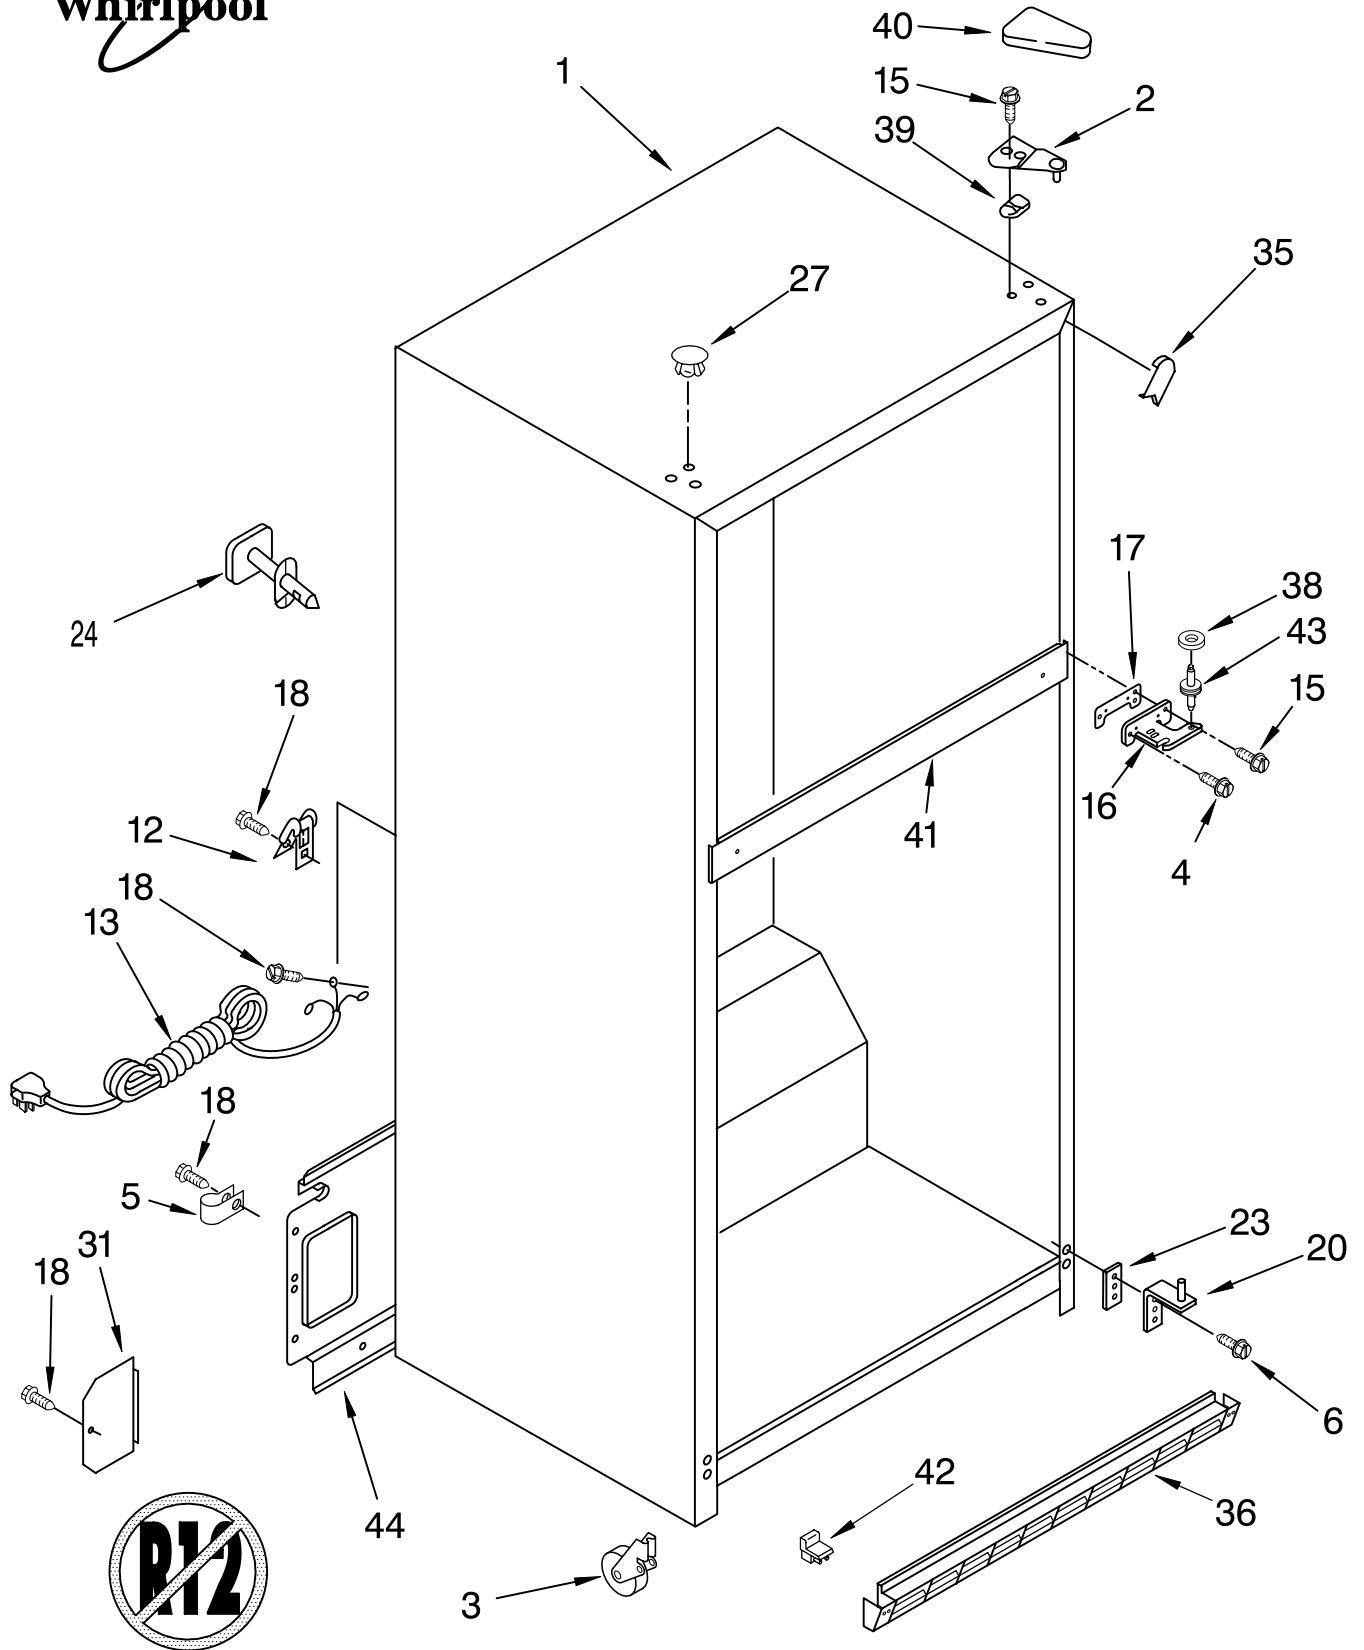

CABINET PARTS

For Models: ET18NKXDW04, ET18NKXDN04, ET18NKXDG04
(White) (Almond) (Gold)

REFRIGERATOR

FOR ORDERING INFORMATION REFER TO PARTS PRICE LIST

CABINET PARTS

For Models: ET18NKXDW04, ET18NKXDN04, ET18NKXDG04
(White) (Almond) (Gold)

Illus. No.	Part No.	DESCRIPTION
1		Cabinet (Not A Serviceable Part)
2	2157591	Hinge (Top)
3	2166108	Roller-Front (2)
4	489426	Screw
5	489385	Clamp, Tube (Water Supply Line)
6	489459	Screw
12	549193	Clamp-Cord
13	937360	Cord-Service
15	489423	Screw
16	2183064	Hinge, Center
17	2163757	Shim, Hinge Center
18	489463	Screw
20	2179829	Hinge Butt
23	2172745	Shim, Bottom Hinge
24		Fitting, Water Tube (NOT SERVICED)
27		Hole Plug (6)
	2151652	White
	2151653	Almond
	2151654	Gold
31	2166251	Cover, Valve
35		Corner Filler (2)
	2163733	White
	2166187	Almond
	2166188	Gold
36		Grille
	2182429	White
	2182430	Almond
	2182431	Black
38	487576	Washer
39	1123517	Shim
40		Cover-Hinge
	2160403	White
	2160404	Almond
	2160405	Gold
41		Rail, Center (NOT SERVICED)
42		Corner Filler, Grille
	2166156	White
	2166204	Almond
	2166205	Gold
43	2183063	Pin, Hinge
44	2183158	Cover, Unit

FOR ORDERING INFORMATION REFER TO PARTS PRICE LIST