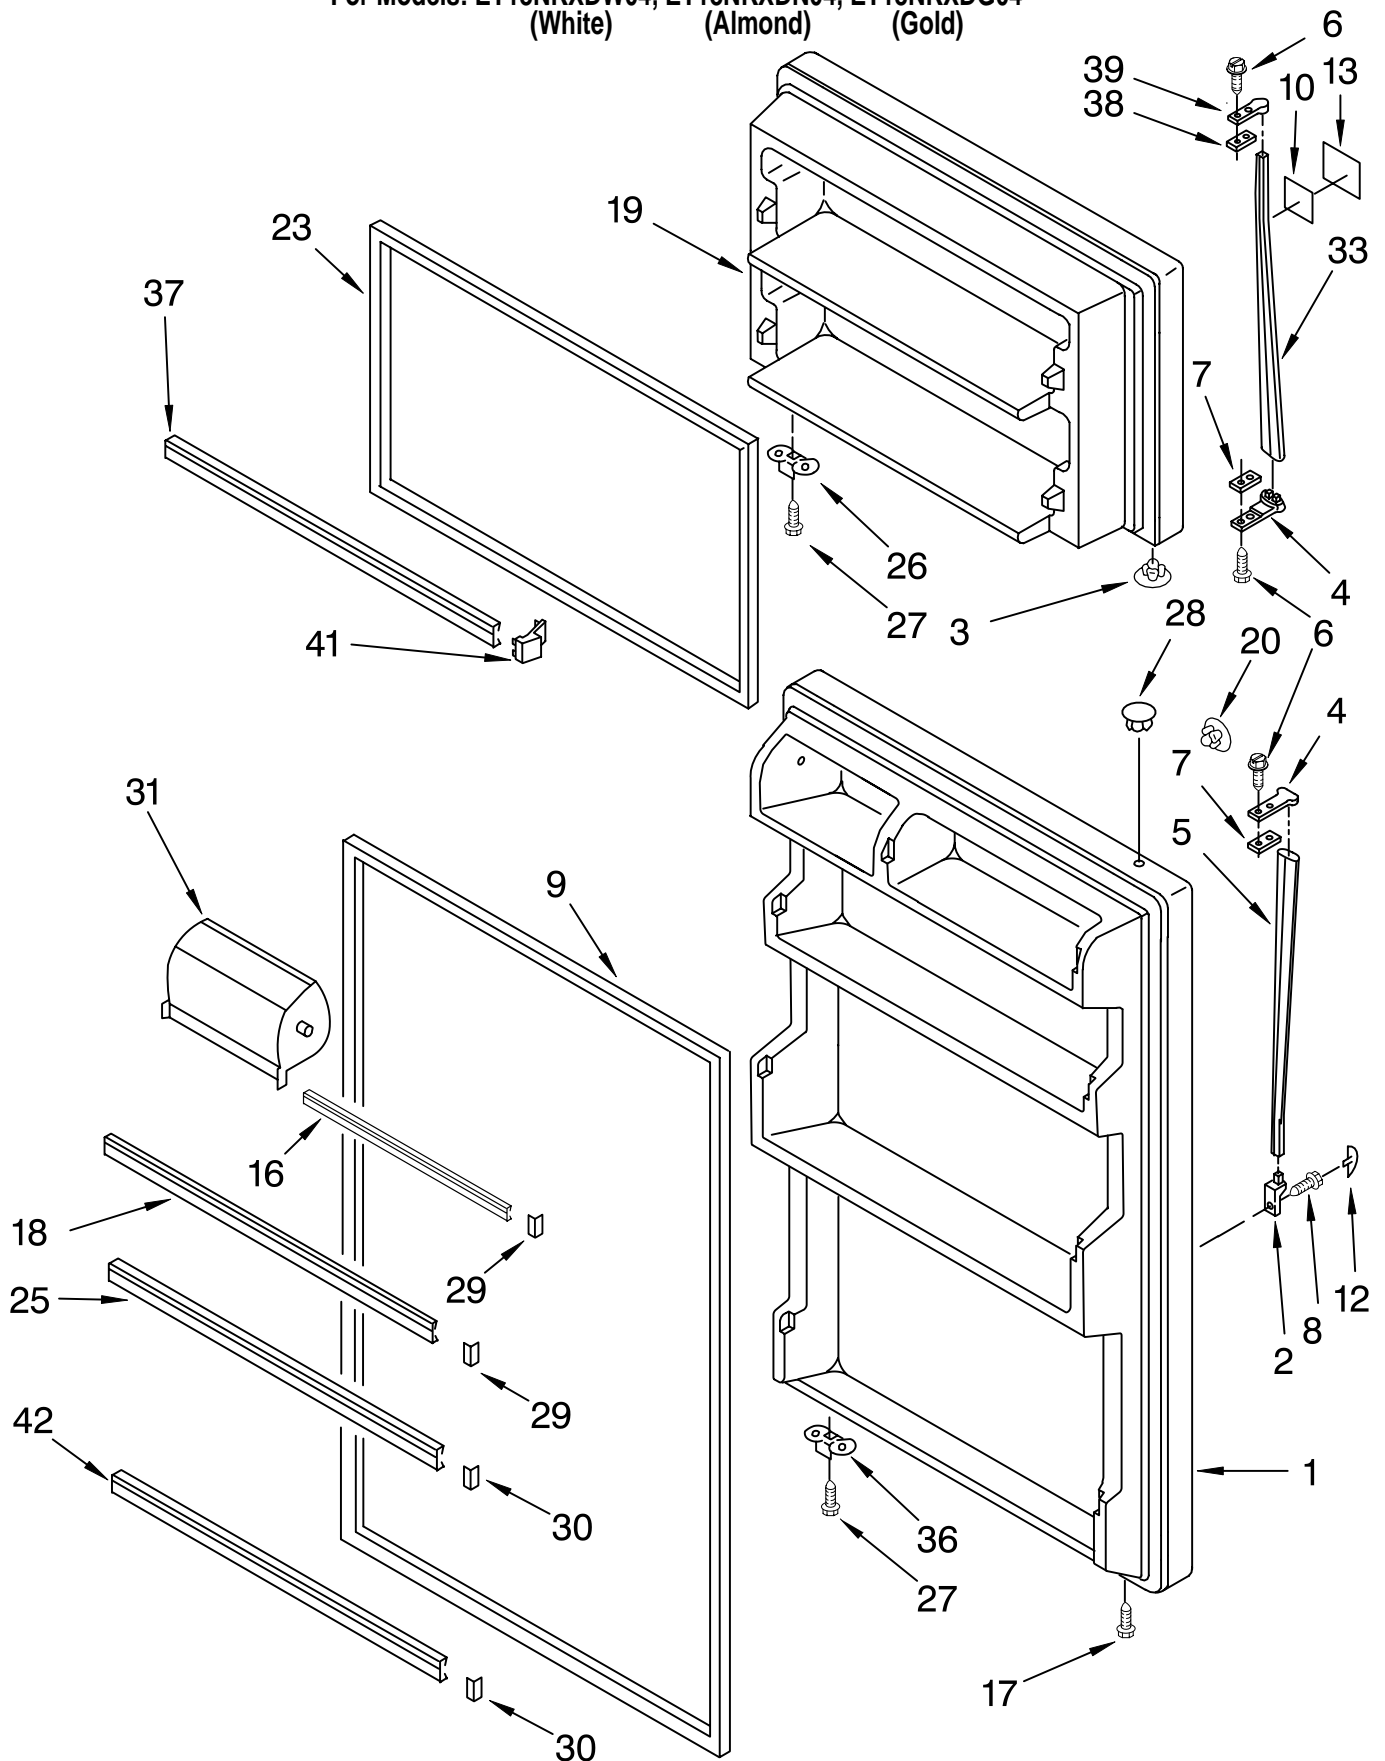

CABINET PARTS

For Models: ET18NKXDW04, ET18NKXDN04, ET18NKXDG04
(White) (Almond) (Gold)

Illus. No.	Part No.	DESCRIPTION
1		Cabinet (Not A Serviceable Part)
2	2157591	Hinge (Top)
3	2166108	Roller-Front (2)
4	489426	Screw
5	489385	Clamp, Tube (Water Supply Line)
6	489459	Screw
12	549193	Clamp-Cord
13	937360	Cord-Service
15	489423	Screw
16	2183064	Hinge, Center
17	2163757	Shim, Hinge Center
18	489463	Screw
20	2179829	Hinge Butt
23	2172745	Shim, Bottom Hinge
24		Fitting, Water Tube (NOT SERVICED)
27		Hole Plug (6)
	2151652	White
	2151653	Almond
	2151654	Gold
31	2166251	Cover, Valve
35		Corner Filler (2)
	2163733	White
	2166187	Almond
	2166188	Gold
36		Grille
	2182429	White
	2182430	Almond
	2182431	Black
38	487576	Washer
39	1123517	Shim
40		Cover-Hinge
	2160403	White
	2160404	Almond
	2160405	Gold
41		Rail, Center (NOT SERVICED)
42		Corner Filler, Grille
	2166156	White
	2166204	Almond
	2166205	Gold
43	2183063	Pin, Hinge
44	2183158	Cover, Unit

FOR ORDERING INFORMATION REFER TO PARTS PRICE LIST

DOOR PARTS

For Models: ET18NKXDW04, ET18NKXD04, ET18NKXDG04
(White) (Almond) (Gold)

FOR ORDERING INFORMATION REFER TO PARTS PRICE LIST