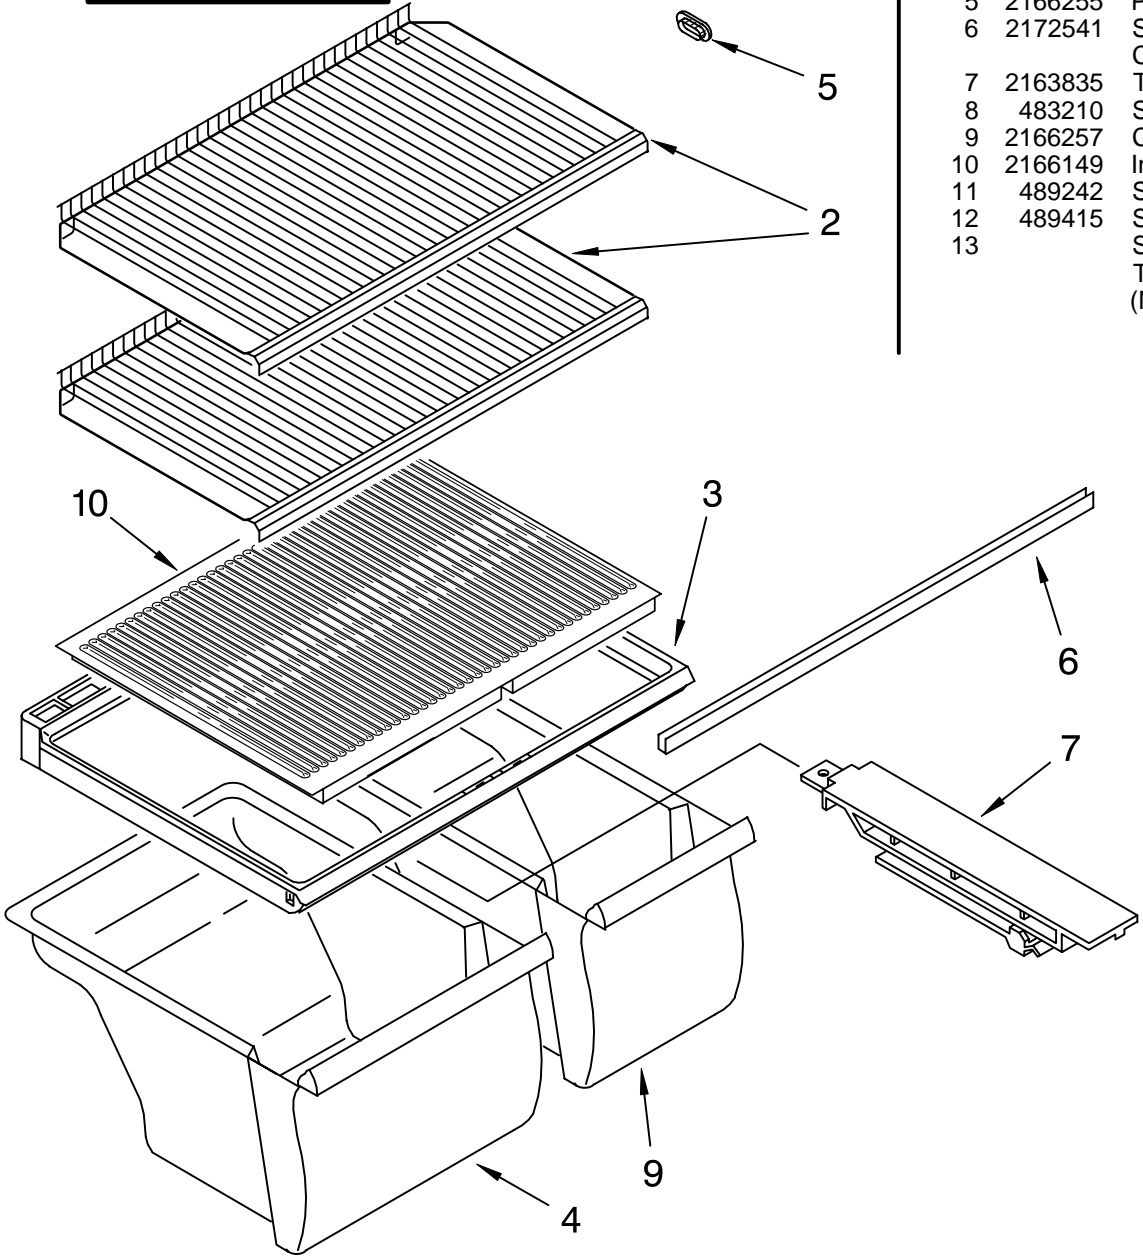

FOR ORDERING INFORMATION REFER TO PARTS PRICE LIST

SHELF PARTS

For Models: ET16JKXBW01, ET16JKXBN01, ET16JKYBW01, ET16JKYBN01
(White) (Almond) (White) (Almond)

FREEZER

REFRIGERATOR

Illus. No.	Part No.	DESCRIPTION
1	841180	Ice Tray (2)
2	2166147	Shelf (2)
3	2163833	Cover, Crisper
4	2166256	Crisper Pan
5	2166255	Plug, Shelf Cup
6	2172541	Support, Crisper Cover
7	2163835	Track, Crisper
8	483210	Shelf, Ice Tray
9	2166257	Crisper Pan
10	2166149	Insert
11	489242	Screw (2)
12	489415	Screw (2)
13		Spacer, Ice Tray Shelf (Not Required)