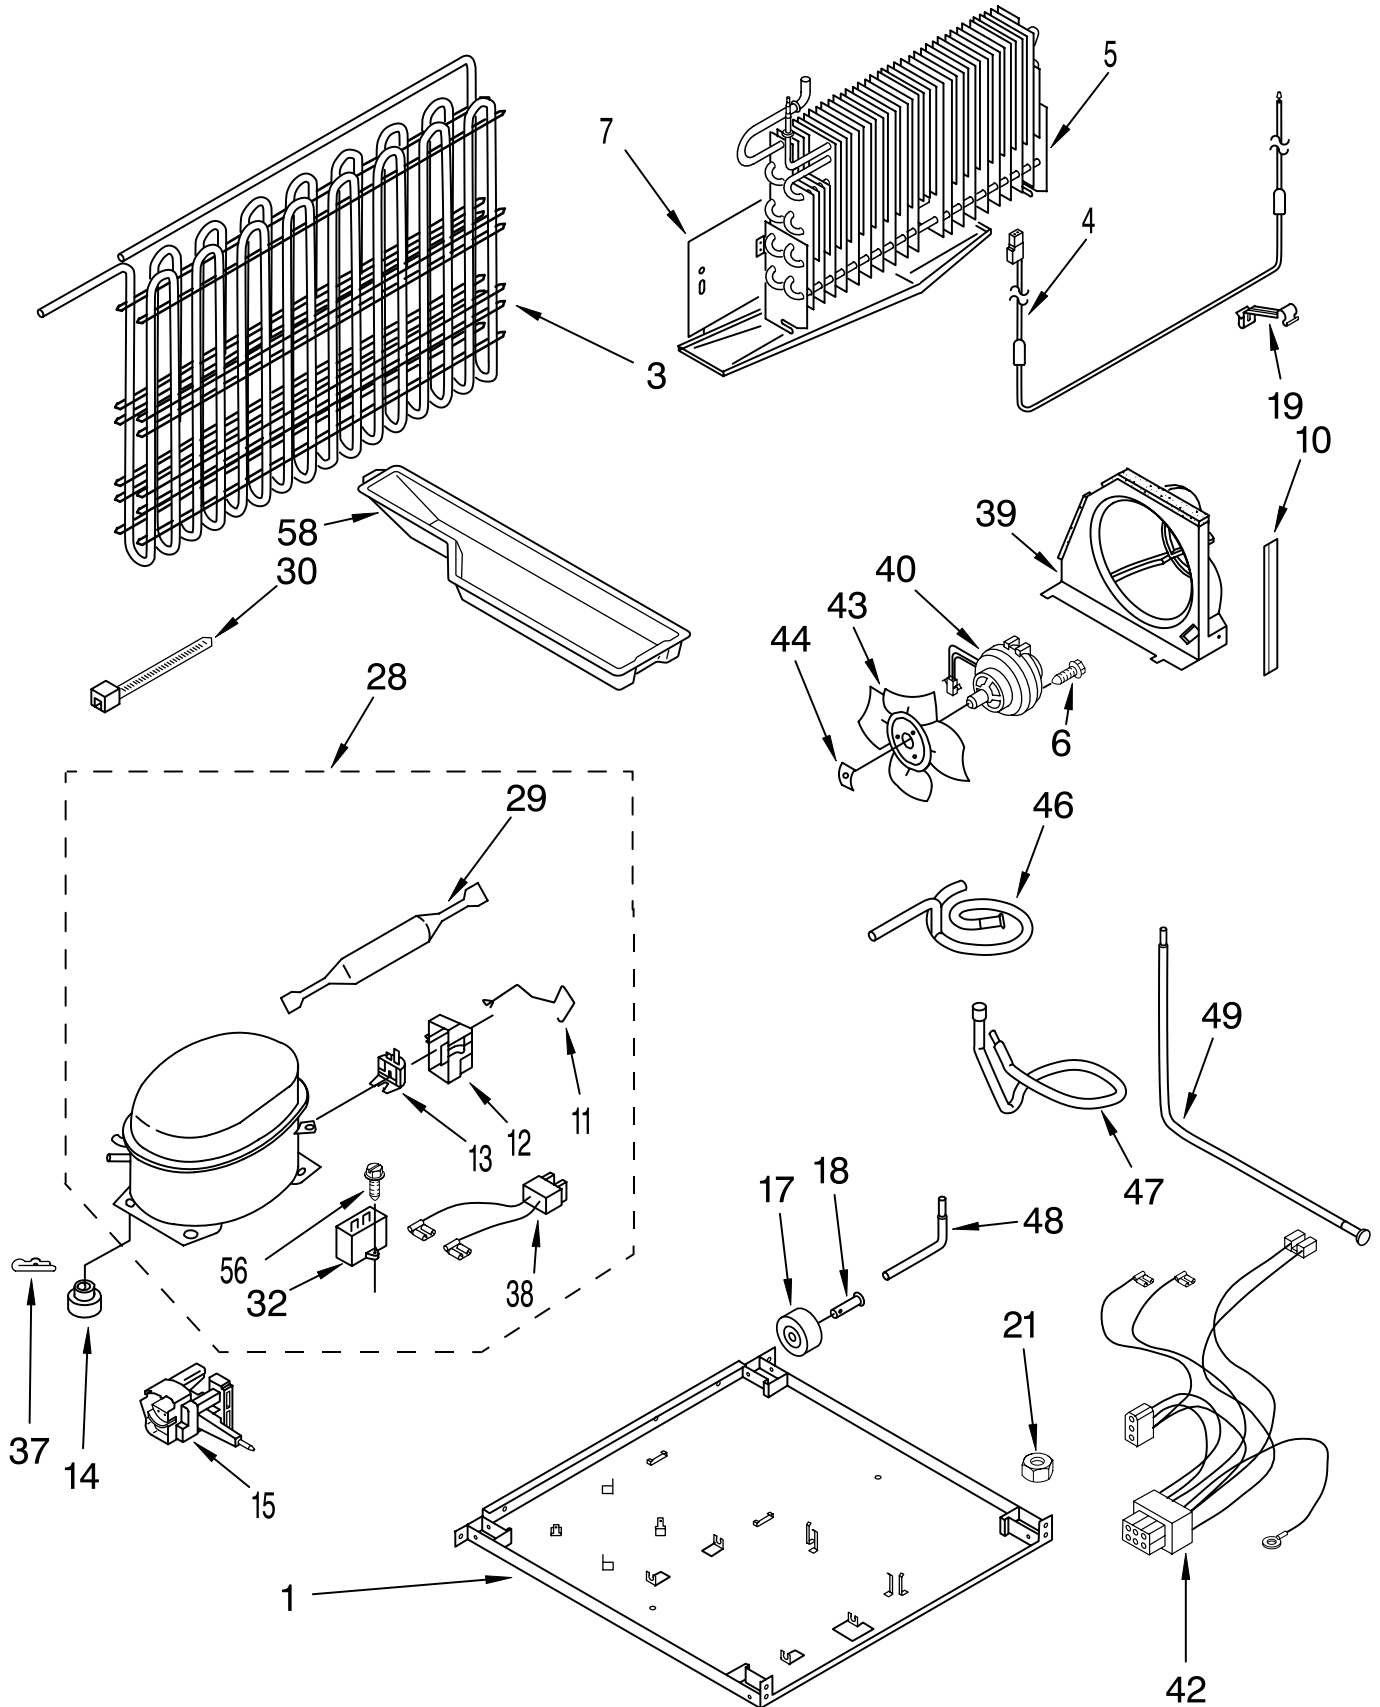

UNIT PARTS

For Models: ET16JKXBW01, ET16JKXBN01, ET16JKYBW01, ET16JKYBN01
(White) (Almond) (White) (Almond)

FOR ORDERING INFORMATION REFER TO PARTS PRICE LIST

UNIT PARTS

For Models: ET16JKXBW01, ET16JKXBN01, ET16JKYBW01, ET16JKYBN01
(White) (Almond) (White) (Almond)

Illus. No.	Part No.	DESCRIPTION	Illus. No.	Part No.	DESCRIPTION	Illus. No.	Part No.	DESCRIPTION
1	2176202	Plate, Unit Mounting	28	2162352	Compressor (Includes Items 11, 12, 13, 29, 32, 38 & 56)	Following Parts Not Illustrated and Optional Parts Not Included		
3	2172670	Condenser						
4	2172692	Heater, Defrost						
5	2172669	Evaporator Assy.						
6	489414	Screw						
7	2172618	Drain Pan						
10	2163780	Extension, Air Baffle						
11		Clamp	29	2164409	Drier			
	2162400	Production	30	2155774	Clamp			
	938384	Service	32	2169137	Capacitor			
12	1108115	Cover (Service Compressor Only)	37	2163787	Clip, Compressor (4)			
			38	1127675	Wire Assembly			
13	2154759	Overload	39	2172697	Air Baffle			
14		Grommet (4)	40	2166191	Motor, Condenser			
	2163786	Production	42	2172600	Wire Assy. Unit			
	1100826	Service	43	851732	Fan Blade			
15	2163893	Module	44	486692	Nut			
17	2163782	Roller (2)	46	2172673	Tube, Discharge			
18	981126	Rivet	47	2172677	Tube, Suction			
19	2166244	Clip, Heater	48	2154109	Tube, Process			
21		Nut (Not Serviced)	49	2174670	Tube, Condenser To Heat Loop			
			56	487240	Screw			
			58	2163795	Evap. Tray			
						REFRIGERANT CHARGE		
						4.0 Ozs. (R134A)		

FOR ORDERING INFORMATION REFER TO PARTS PRICE LIST