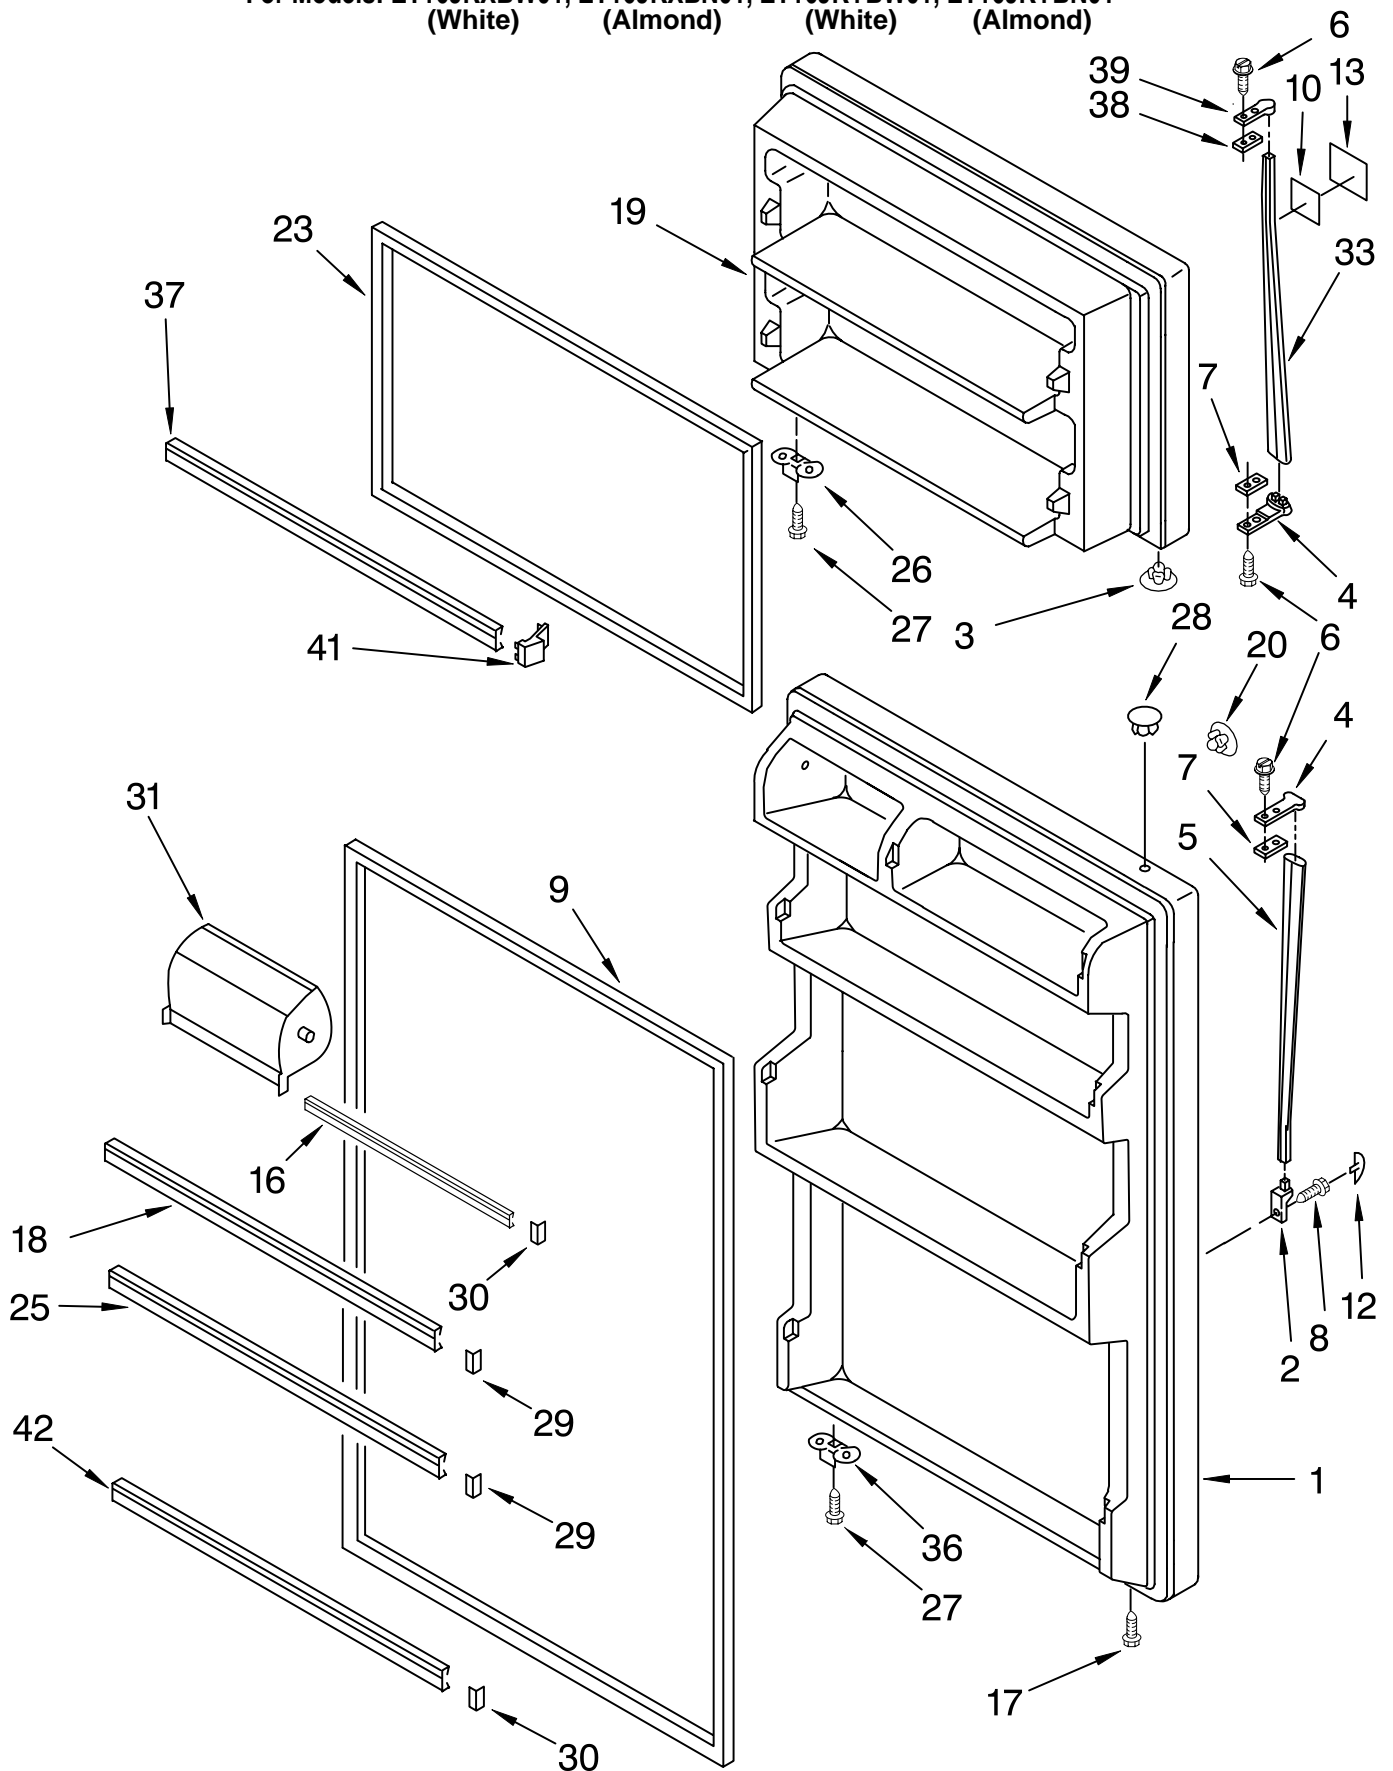

CABINET PARTS

For Models: ET16JKXBW01, ET16JKXBN01, ET16JKYBW01, ET16JKYBN01
(White) (Almond) (White) (Almond)

Illus. No.	Part No.	DESCRIPTION
1		Cabinet (Not A Serviceable Part)
2	2157591	Hinge (Top)
3	2166108	Roller-Front (2)
5	489385	Clamp, Tube (Water Supply Line)
12	549193	Clamp-Cord
13	937360	Cord-Service
15	489423	Screw
16	2163758	Hinge, Center
17	2163757	Shim, Hinge Center
18	489413	Screw
20	2172577	Hinge Butt
23	2172745	Shim, Bottom Hinge
24		Fitting, Water Tube (Not Serviced)
27		Hole Plug (6)
	2151652	White
	2151653	Almond
28		Seal, Front (Not Serviced)
29	2163763	Cabinet, Wiring Assembly
30		Seal, Rear (Not Serviced)
31	2166251	Cover, Valve
35		Corner Filler (2)
	2163733	White
	2166187	Almond
36	2166134	Grille
38	487576	Washer
39	1123517	Shim
40		Cover-Hinge
	2160403	White
	2160404	Almond
41		Rail, Center (Not Serviced)
42	2166205	Corner Filler, Grille
43	2166160	Pin, Hinge
44	2163814	Cover, Unit

FOR ORDERING INFORMATION REFER TO PARTS PRICE LIST

DOOR PARTS

For Models: ET16JKXBW01, ET16JKXBN01, ET16JKYBW01, ET16JKYBN01
(White) (Almond) (White) (Almond)

FOR ORDERING INFORMATION REFER TO PARTS PRICE LIST