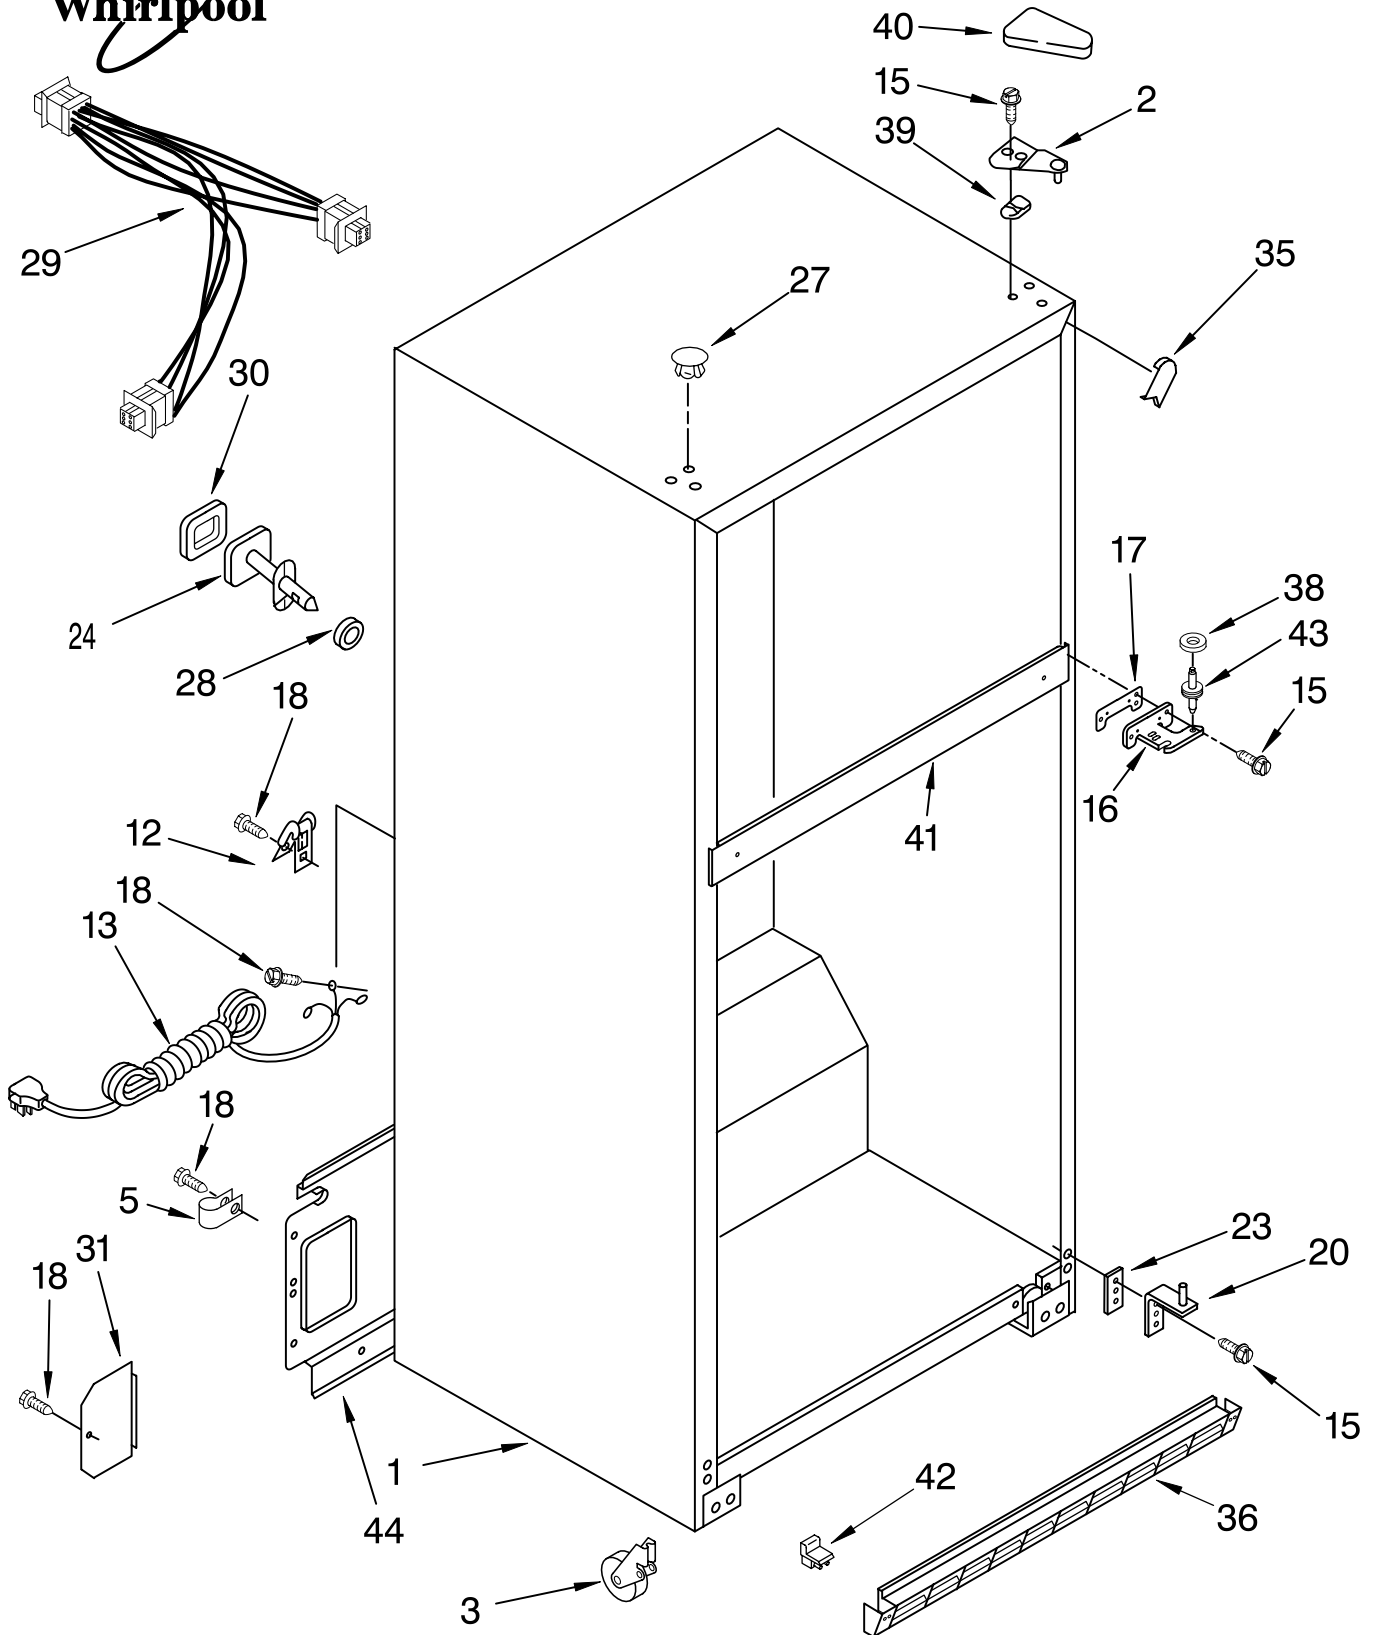

CABINET PARTS

REFRIGERATOR

For Models: ET16JKXBW01, ET16JKXBN01, ET16JKYBW01, ET16JKYBN01
(White) (Almond) (White) (Almond)

FOR ORDERING INFORMATION REFER TO PARTS PRICE LIST

CABINET PARTS

For Models: ET16JKXBW01, ET16JKXBN01, ET16JKYBW01, ET16JKYBN01
(White) (Almond) (White) (Almond)

Illus. No.	Part No.	DESCRIPTION
1		Cabinet (Not A Serviceable Part)
2	2157591	Hinge (Top)
3	2166108	Roller-Front (2)
5	489385	Clamp, Tube (Water Supply Line)
12	549193	Clamp-Cord
13	937360	Cord-Service
15	489423	Screw
16	2163758	Hinge, Center
17	2163757	Shim, Hinge Center
18	489413	Screw
20	2172577	Hinge Butt
23	2172745	Shim, Bottom Hinge
24		Fitting, Water Tube (Not Serviced)
27		Hole Plug (6)
	2151652	White
	2151653	Almond
28		Seal, Front (Not Serviced)
29	2163763	Cabinet, Wiring Assembly
30		Seal, Rear (Not Serviced)
31	2166251	Cover, Valve
35		Corner Filler (2)
	2163733	White
	2166187	Almond
36	2166134	Grille
38	487576	Washer
39	1123517	Shim
40		Cover-Hinge
	2160403	White
	2160404	Almond
41		Rail, Center (Not Serviced)
42	2166205	Corner Filler, Grille
43	2166160	Pin, Hinge
44	2163814	Cover, Unit

FOR ORDERING INFORMATION REFER TO PARTS PRICE LIST