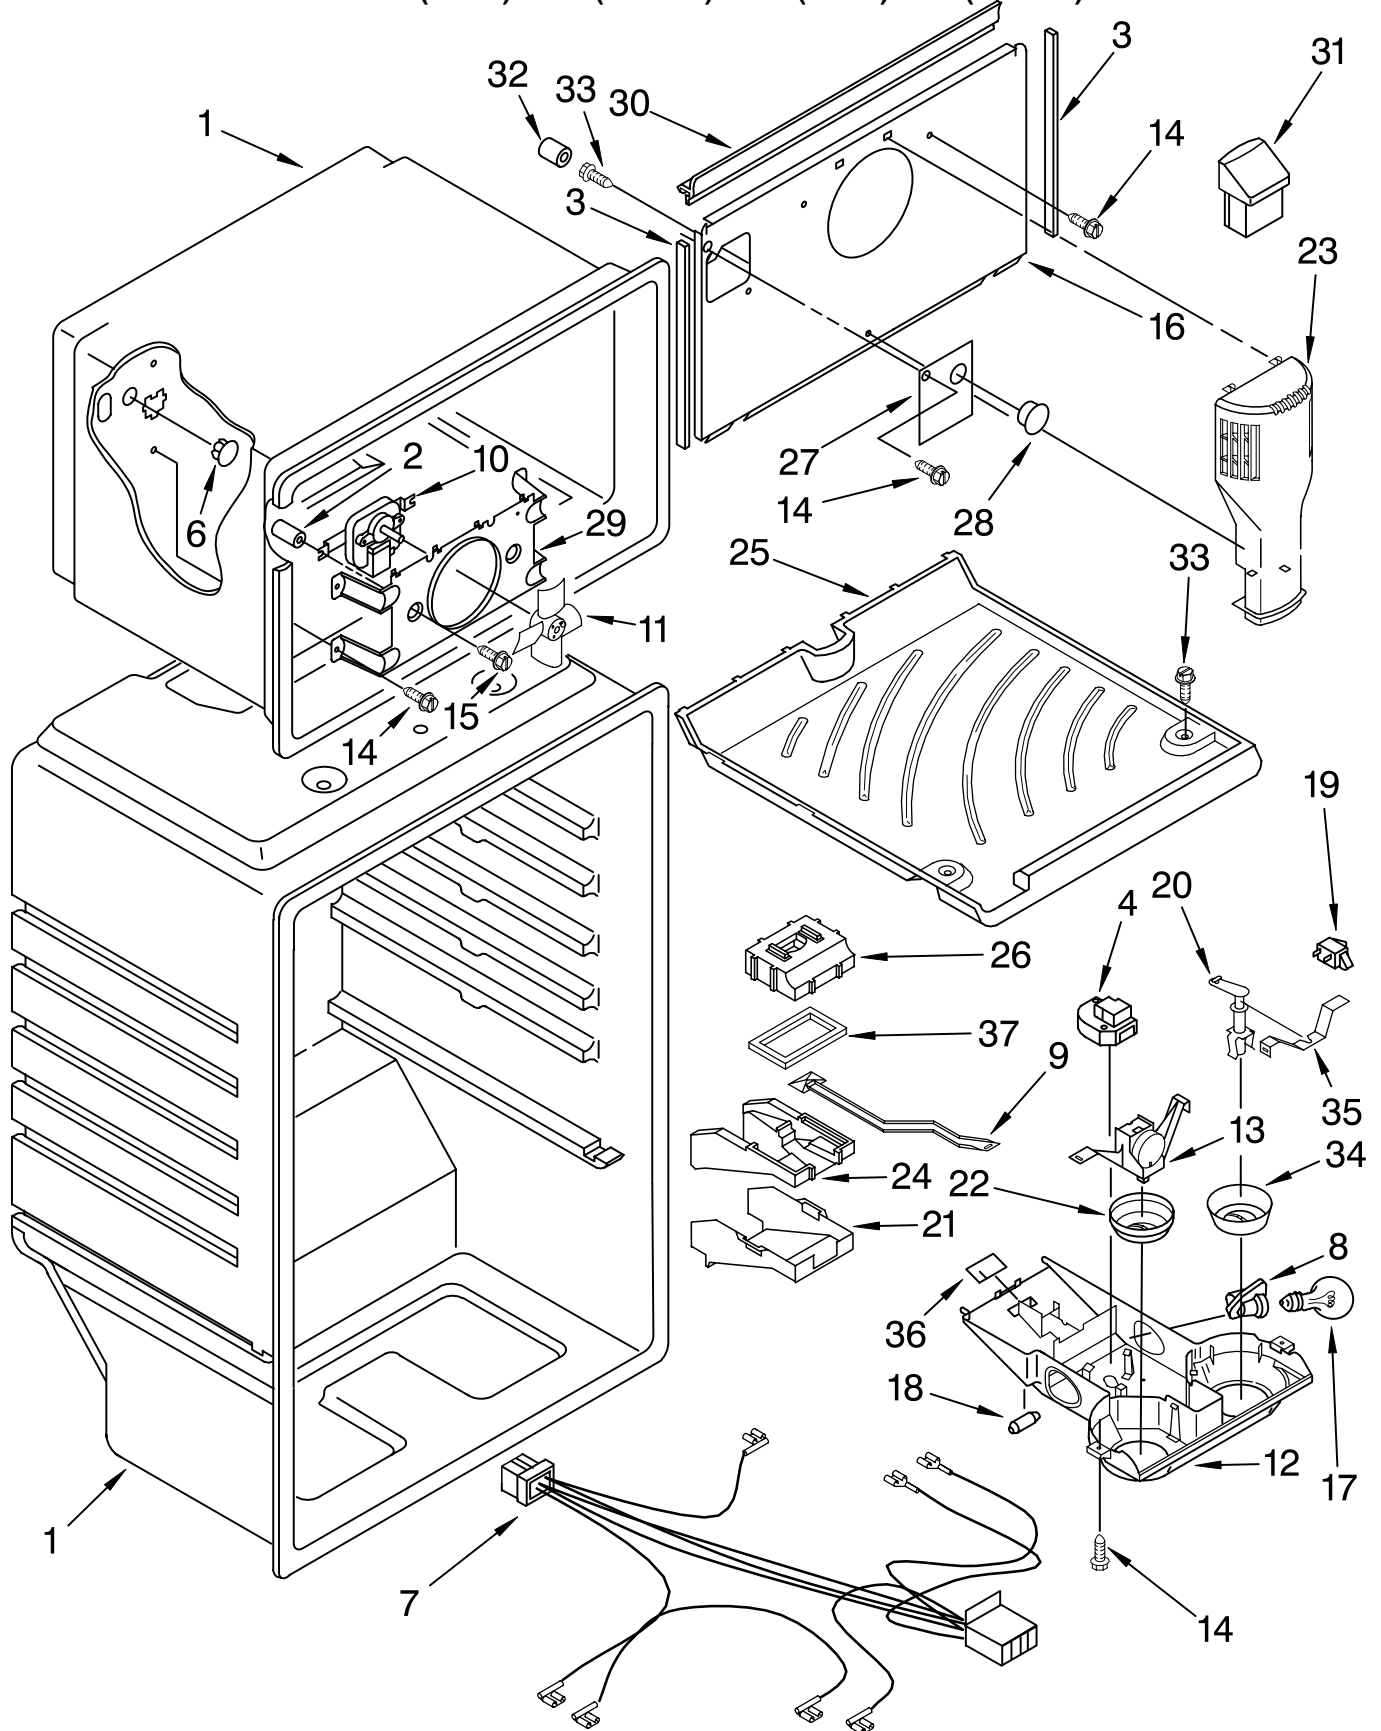

LINER PARTS

For Models: ET16JKXBW01, ET16JKXBN01, ET16JKYBW01, ET16JKYBN01
(White) (Almond) (White) (Almond)

FOR ORDERING INFORMATION REFER TO PARTS PRICE LIST

LINER PARTS

For Models: ET16JKXBW01, ET16JKXBN01, ET16JKYBW01, ET16JKYBN01
(White) (Almond) (White) (Almond)

Illus. No.	Part No.	DESCRIPTION
1		Liner (Not A Serviceable Part)
2	531933	Grommet (2)
3	2166180	Gasket, Evaporator Cover (Side)
4	2172691	Timer, Defrost
6	941839	Hole Plug
7	2172542	Wire Assy. Control Box
8	2162085	Socket, Light (2)
9	2172570	Damper, Air
10	2163766	Fan Motor
11	2163777	Fan Blade
12	2172566	Control Box
13	2172690	Thermostat
14	486214	Screw
15	489412	Screw
16	2163816	Cover-Evaporator
17	946059	Light Bulb (2)
18	2163802	Weight, Thermal
19	1108112	Rocker Arm Switch
20	2163809	Post, Damper
21	2172560	Cover, Air Diffuser
22	2163800	Control Knob
23	2172574	Air Tower
24	2172564	Air Diffuser, Bottom
25	2172679	Freezer Floor
26	2172563	Air Diffuser, Top
27	944759	Cover, Hole
28	1103725	Hole Plug
29	2163827	Bracket, Fan Motor
30	2166192	Gasket, Evaporator Cover (Top)
31	2174629	Air Return & Foil Assembly
32	487996	Cap
33	489242	Screw
34	2163801	Knob, Dampener
35	2163810	Bracket, Damper Knob
36	2172532	Seal, Rear Thermostat
37	2172594	Gasket, Air Diffuser

FOR ORDERING INFORMATION REFER TO PARTS PRICE LIST