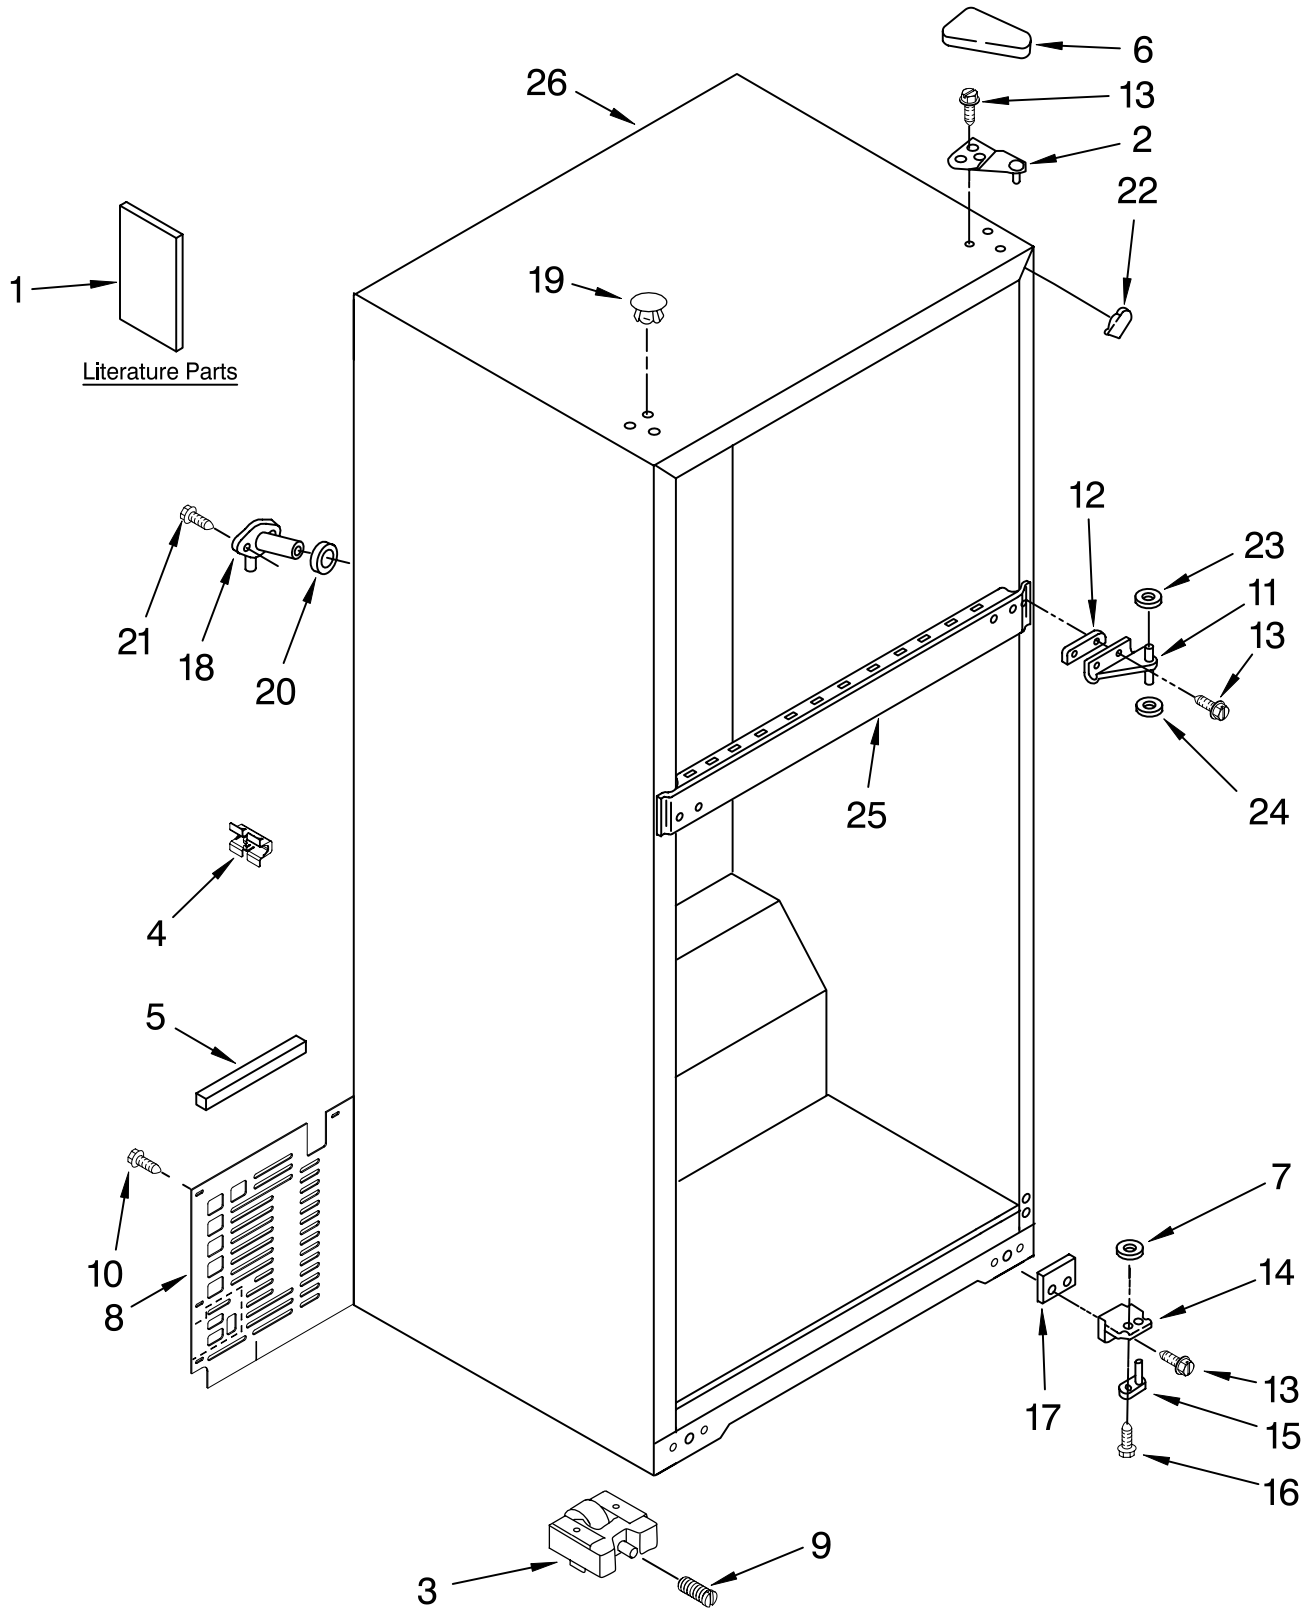

CABINET PARTS

For Models: ER8AHMXRQ02, ER8AHMXRL02
(White) (Satina)

REFRIGERATOR

FOR ORDERING INFORMATION REFER TO PARTS PRICE LIST

CABINET PARTS

For Models: ER8AHMXRQ02, ER8AHMXRL02
(White) (Satina)

Illus. No.	Part No.	DESCRIPTION
1		Literature Parts
	W10145175	Service & Wiring Sheet
	2316016	Use & Care Guide
	628370	Modular Icemaker Service Sheet
	W10123850	Energy Guide

Following May Be Purchased

DO-IT-YOURSELF REPAIR MANUALS

	677969	Do-It-Yourself Manual, Ref./ Fzr.
2	2261963	Hinge Butt, Top
3	2324094	Roller, Front
4	2266506	Spacer-Back-CB
5	2264535	Foam Block
6		Cover, Hinge
	2213360	White
	2213363	Black
7	488296	Washer
8	2266389	Cover, Unit
9	2222100	Screw
10	489442	Screw
11	2166086	Hinge, Center
12		Shim, Hinge Center
	2166043	White
	2215385	Black
13	489497	Screw
14	2221926	Hinge Butt, Bottom
15	9791682	Hinge-Pin, Bottom
16	3428970	Screw
17	2201567	Shim, Bottom Hinge
18	2174760	Fitting, Water Tube
19		Hole Plug (6)
	2201012	White
	2183998	Black
20	1106508	Seal
21	2262176	Screw
22		Corner Filler
	2166003	White
	2215384	Black
23	489341	Washer
24	487576	Washer 7/64
25		Rail, Center (Not Serviced)
26		Cabinet (Not a Serviceable Part)

Illus. No.	Part No.	DESCRIPTION
1		Refrigerator Door (Includes Illus. 5,6 & 9)
	2316159W	White
	2265677L	Satina
3		Shim, Door Stop
	2258681W	White
	2258681B	Black
4	2266727	Trim, Door Shelf
5		Handle, Endcap
	2265645W	White
	2222045	Black
6		Endcap, Bottom
	2265647W	White
	2222048	Black
7	2266738	Trim, Door Shelf
8	2195916	Endcap, Trim
9		Door Gasket, Magnetic
	2263258	White
	2264723	Black
10	2266729	Trim, Door Shelf
11	2156007	Plug, Trim
12	2156003	Endcap, Trim
13	2262218	Nameplate
14	2207942	Door Compartment
15		Freezer Door (Includes Illus. 5,16 & 20)
	2316367W	White
	2265678L	Satina
16		Door Gasket, Magnetic
	2263257	White
	2264722	Black
17	2189202	Bracket, Door Stop
18	8533904	Screw
19		Hole Plug
	2212648	White
	2212651	Black
20		Endcap, Top
	2265644W	White
	2252863	Black