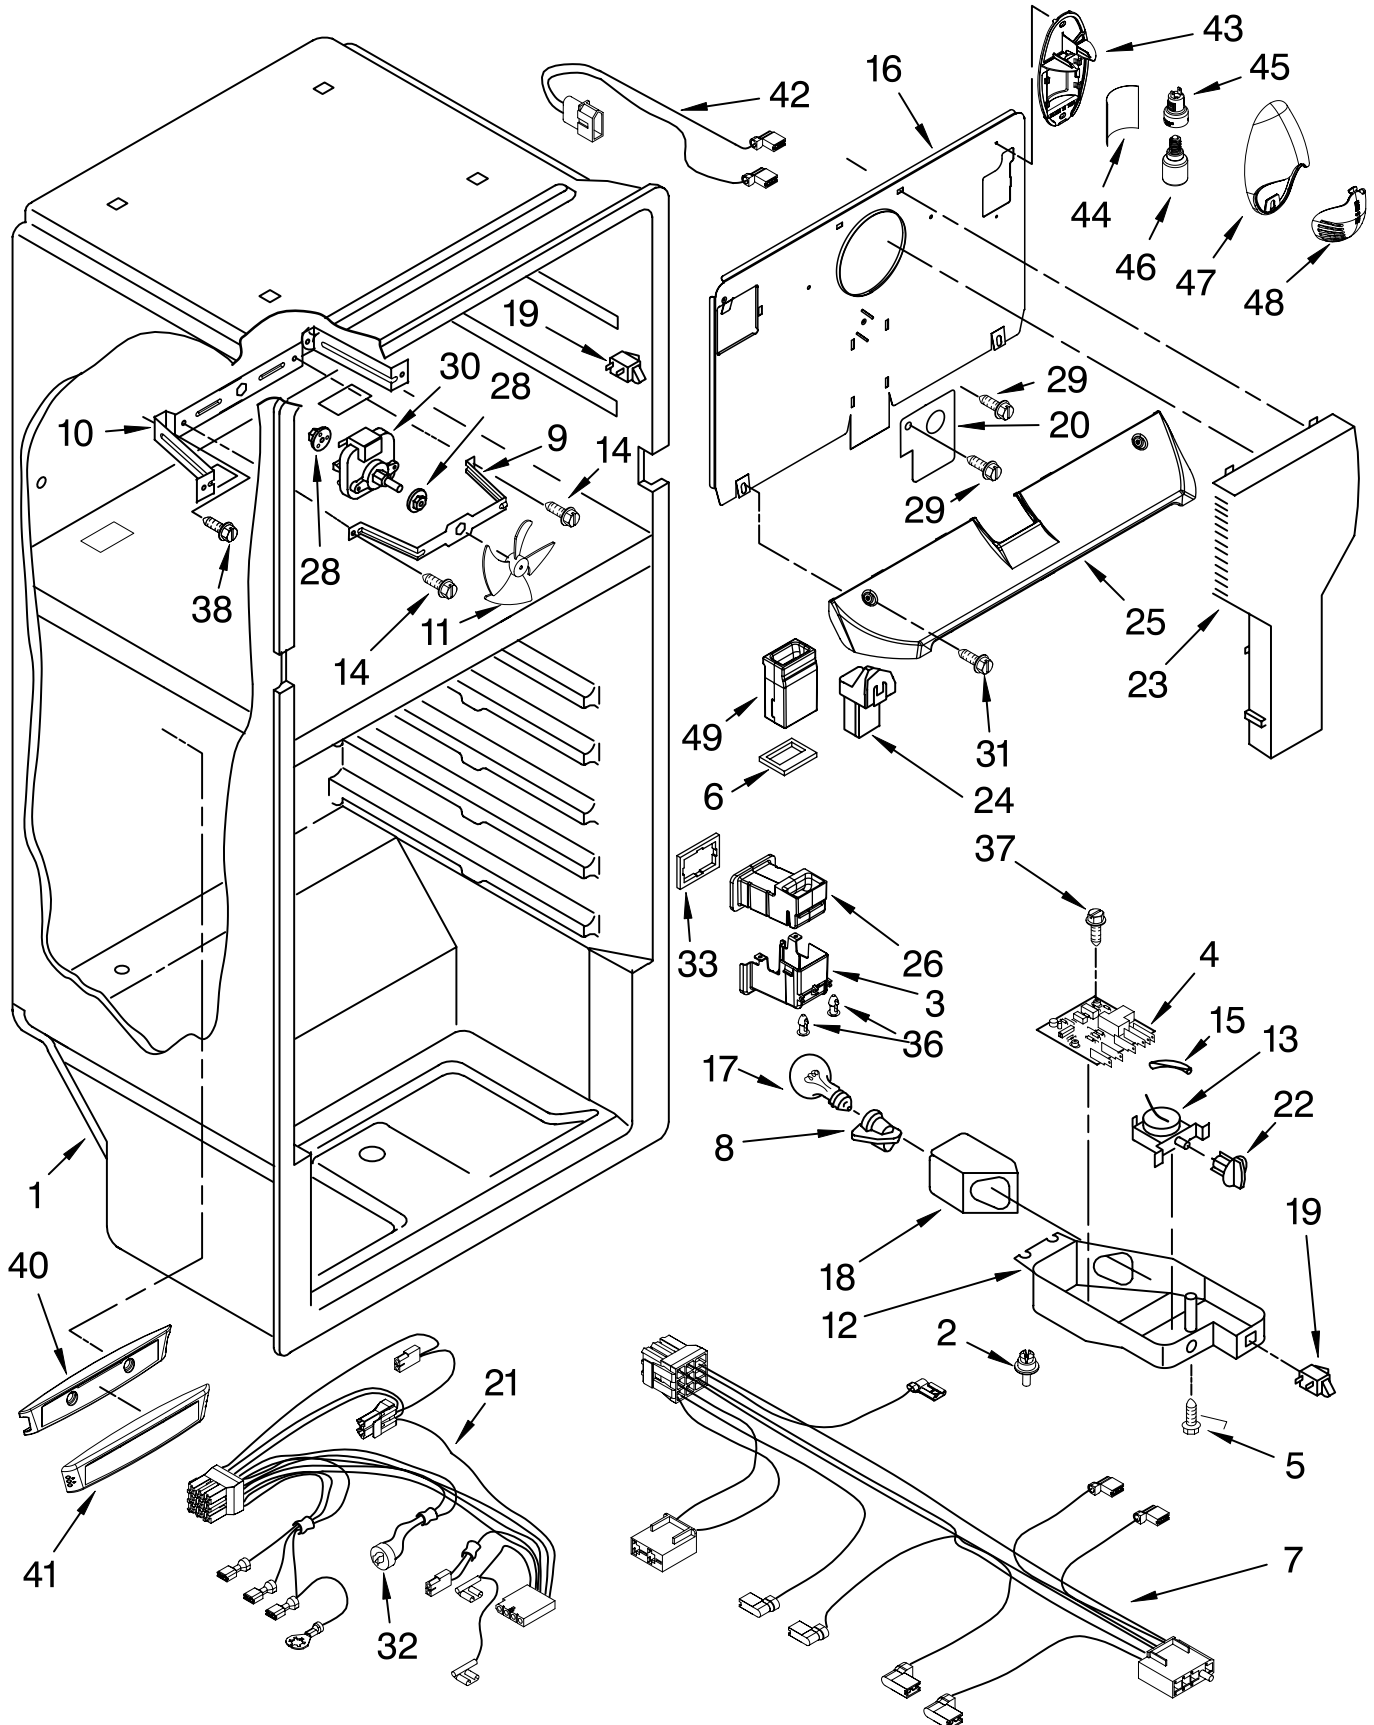

LINER PARTS

For Models: ER8AHMXRQ02, ER8AHMXRL02
(White) (Satina)

FOR ORDERING INFORMATION REFER TO PARTS PRICE LIST

LINER PARTS

For Models: ER8AHMXRQ02, ER8AHMXRL02
(White) (Satina)

Illus. No.	Part No.	DESCRIPTION	Illus. No.	Part No.	DESCRIPTION	Illus. No.	Part No.	DESCRIPTION
1		Liner (Not A Serviceable Part)	15	1118680	Thermostat Tube Barrier	31	2262178	Screw
2	939962	Rivet	16	2264715	Cover, Evaporator	32	2266067	Defrost, BI-Metal
3	2252837	Cover, Air Diffuser	17	2252970	Light Bulb	33	2252846	Gasket, Body Air Diffuser
4	2303825	Adaptive Defrost Control	18	9791702	Light Shield	36	2256983	Rivet
5	489174	Screw	19	1118894	Rocker Arm Switch	37	488693	Screw
6	2263075	Gasket, Air Duct	20	2217783	Cover, Hole	38	489442	Screw
7	2262434	Wire Assembly Control Box	21	2319444	Wiring, Freezer (Includes Item 32)	40	2256958	Insulation (4)
8	2162085	Socket, Light	22	2202885	Control Knob	41	2263082	Grill (4)
9	2197404	Fan Support Bracket	23	9790408	Air Tower	42	2261879	Wiring Harness, Freezer Light
10	2197405	Fan Mounting Bracket	24	2197052	Hood And Foil Assembly	43	2256949	Light Holder
11	2169142	Fan Blade	25	2261978	Cover, Air Return	44	2256948	Deflector, Light
12	2263083	Control Box	26	2252834	Air Diffuser	45	2263413	Light Socket
13	2325701	Thermostat	28	2264462	Grommet, Motor	46	R-31244	Light Bulb
14	489399	Screw	29	489478	Screw	47	2256946	Cover, Light Holder
			30	2201212	Evaporator Fan Motor	48	2256947	Lens, Light
						49	2252831	Air Duct Assembly

FOR ORDERING INFORMATION REFER TO PARTS PRICE LIST