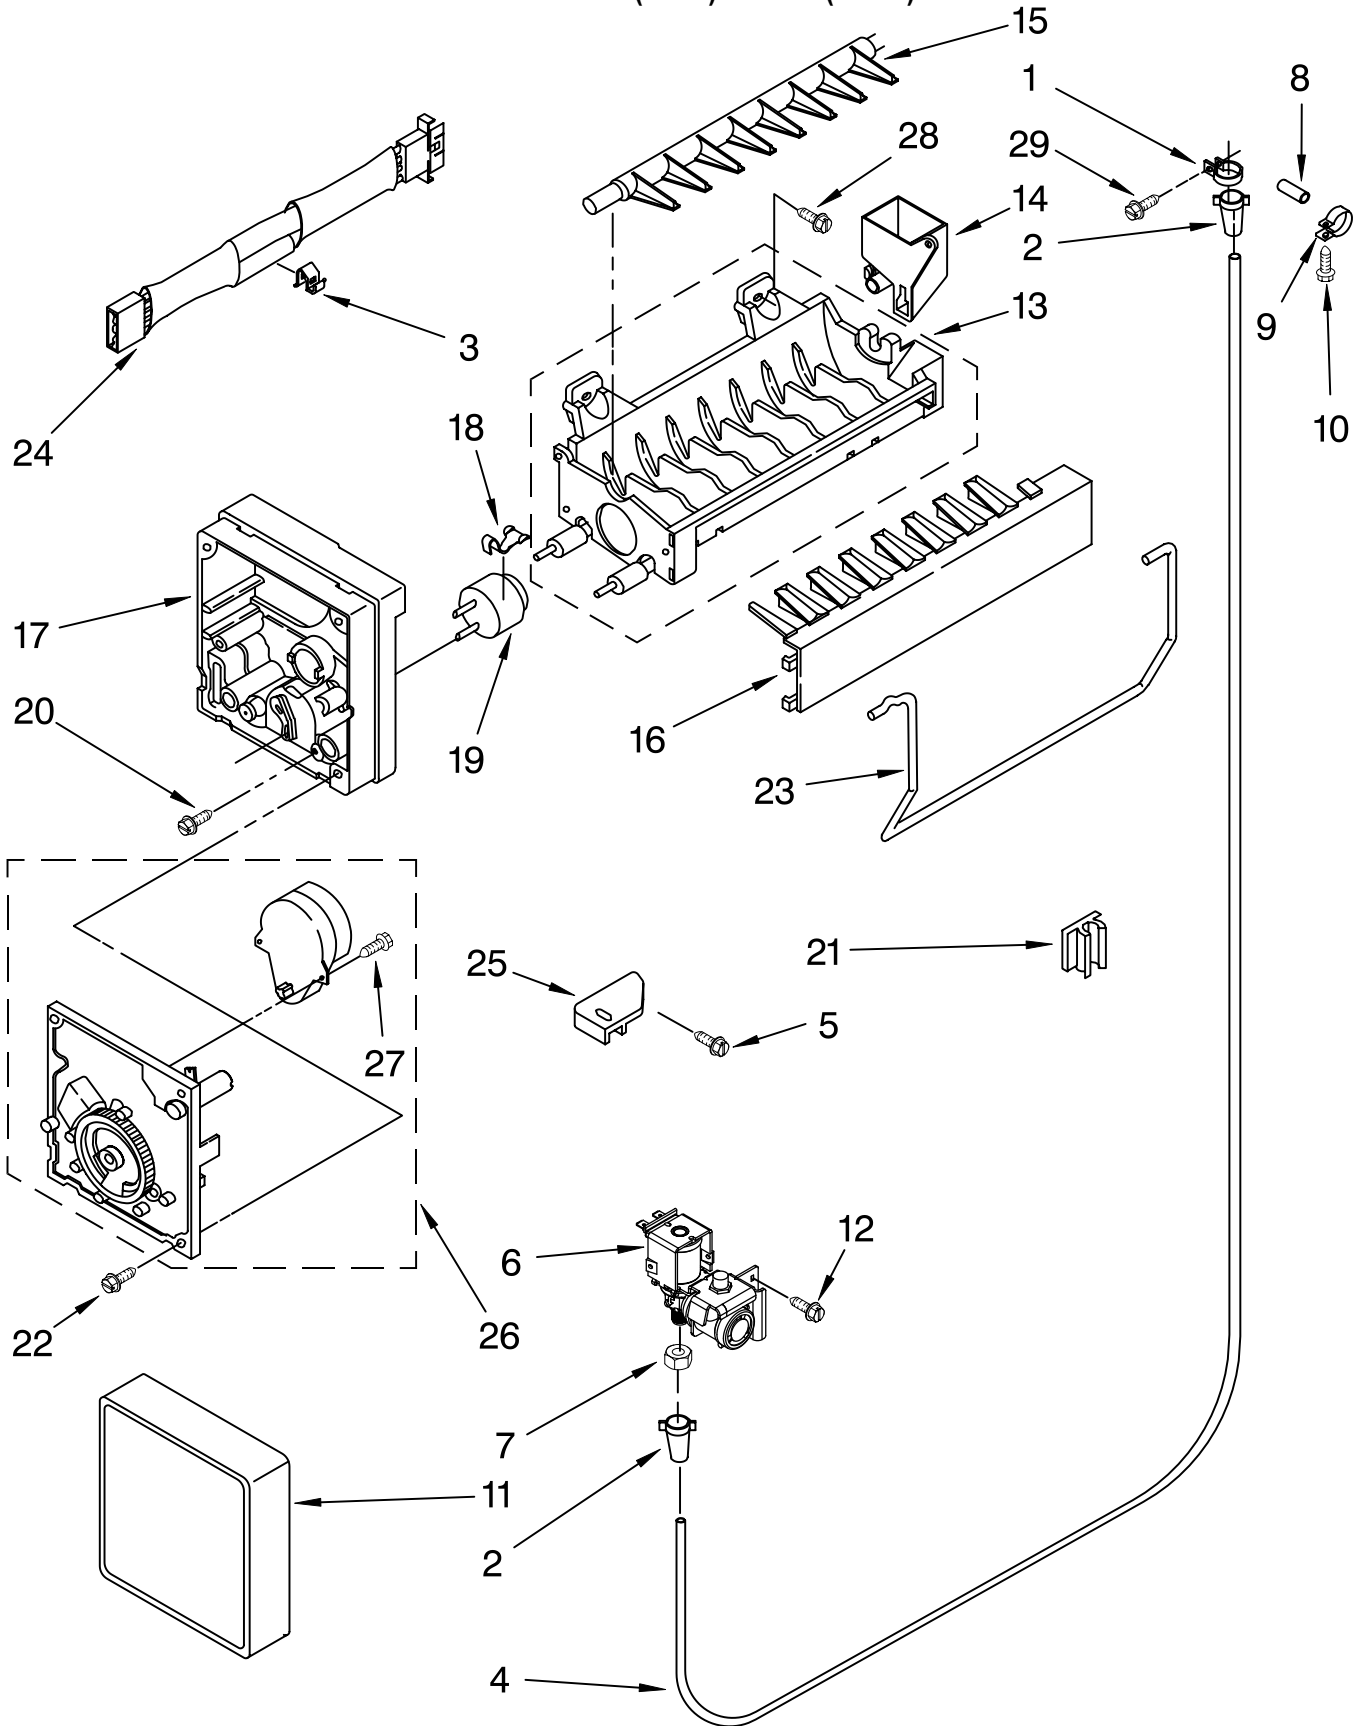

ICEMAKER PARTS

For Models: ER8AHMXRQ02, ER8AHMXRL02
(White) (Satina)

FOR ORDERING INFORMATION REFER TO PARTS PRICE LIST

ICEMAKER PARTS

For Models: ER8AHMXRQ02, ER8AHMXRL02
(White) (Satina)

Illus. No.	Part No.	DESCRIPTION
1	488878	Clamp, Tube
2	2181939	Insert, Tube
3	628379	Clip, Fuse
4	2181944	Tube, Water
5	489478	Screw
6	2210494	Valve, Solenoid
7	627018	Nut, Compression
8	2174755	Tube, Water Inlet
9	489385	Clamp, Tube
10	2262176	Screw
11	2174157	Cover
12	489442	Screw
13	W10122527	Mold & Heater Assembly (Also Order 542638 Silicone Grease)
14	628515	Cup, Water Fill
15	627843	Ejector
16	2182124	Ice Stripper
17	2194712	Support
18	2315522	Retainer, Thermostat
19	628397	Thermostat (Also Order 542369 Cement Alumilastic)
20	8533917	Screw
21	2154101	Clip, Fill Tube
22	489276	Screw
23	627792	Shut Off Arm
24	2187464	Harness, Wiring
25	628320	Bracket
26	626680	Module Assmbly (Includes Item 27)
27	489136	Screw
28	488208	Screw
29	488886	Screw
100	W10122496	Complete Icemaker

FOR ORDERING INFORMATION REFER TO PARTS PRICE LIST