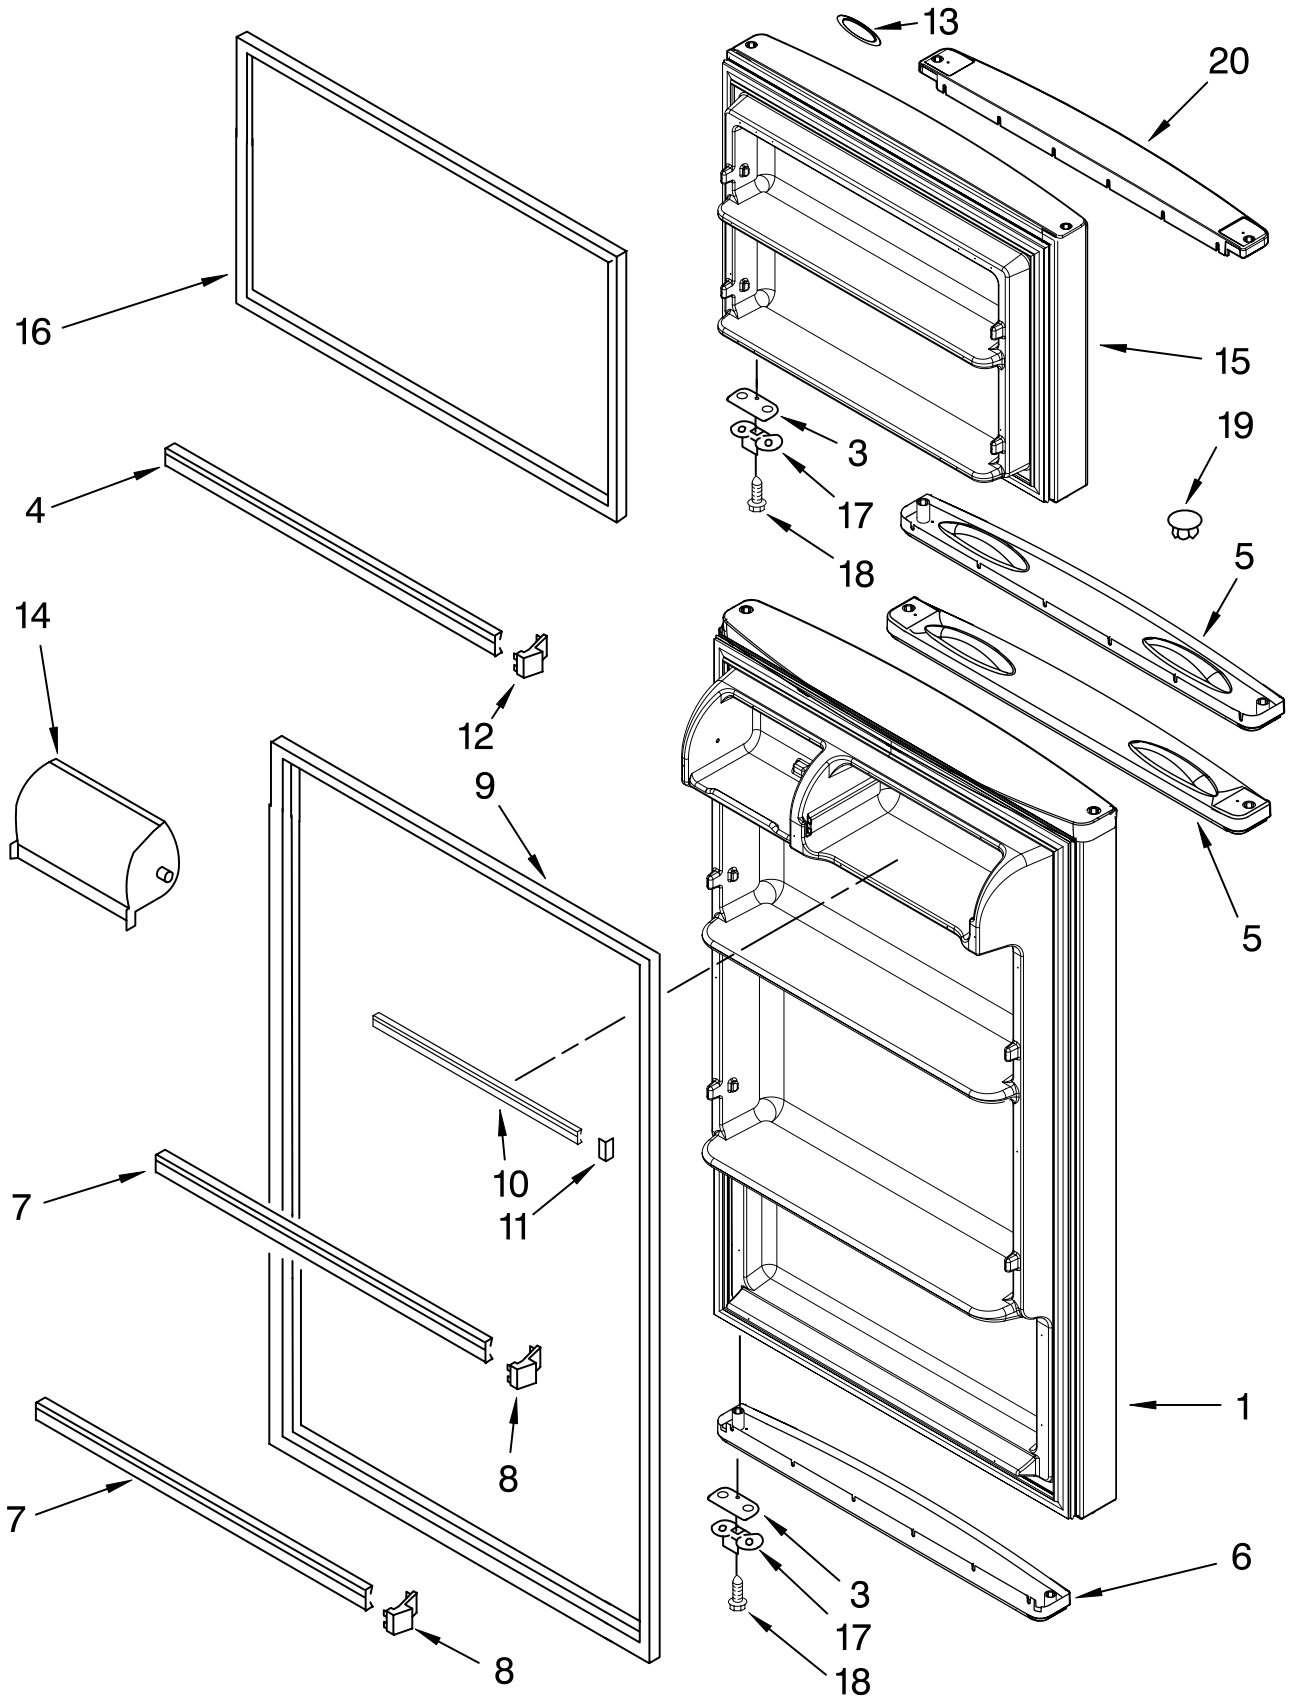

DOOR PARTS

For Models: ER8AHMXRQ02, ER8AHMXRL02
(White) (Satina)

FOR ORDERING INFORMATION REFER TO PARTS PRICE LIST

DOOR PARTS

For Models: ER8AHMXRQ02, ER8AHMXRL02
(White) (Satina)

Illus. No.	Part No.	DESCRIPTION
1		Refrigerator Door (Includes Illus. 5,6 & 9)
	2316159W	White
	2265677L	Satina
3		Shim, Door Stop
	2258681W	White
	2258681B	Black
4	2266727	Trim, Door Shelf
5		Handle, Endcap
	2265645W	White
	2222045	Black
6		Endcap, Bottom
	2265647W	White
	2222048	Black
7	2266738	Trim, Door Shelf
8	2195916	Endcap, Trim
9		Door Gasket, Magnetic
	2263258	White
	2264723	Black
10	2266729	Trim, Door Shelf
11	2156007	Plug, Trim
12	2156003	Endcap, Trim
13	2262218	Nameplate
14	2207942	Door Compartment
15		Freezer Door (Includes Illus. 5,16 & 20)
	2316367W	White
	2265678L	Satina
16		Door Gasket, Magnetic
	2263257	White
	2264722	Black
17	2189202	Bracket, Door Stop
18	8533904	Screw
19		Hole Plug
	2212648	White
	2212651	Black
20		Endcap, Top
	2265644W	White
	2252863	Black