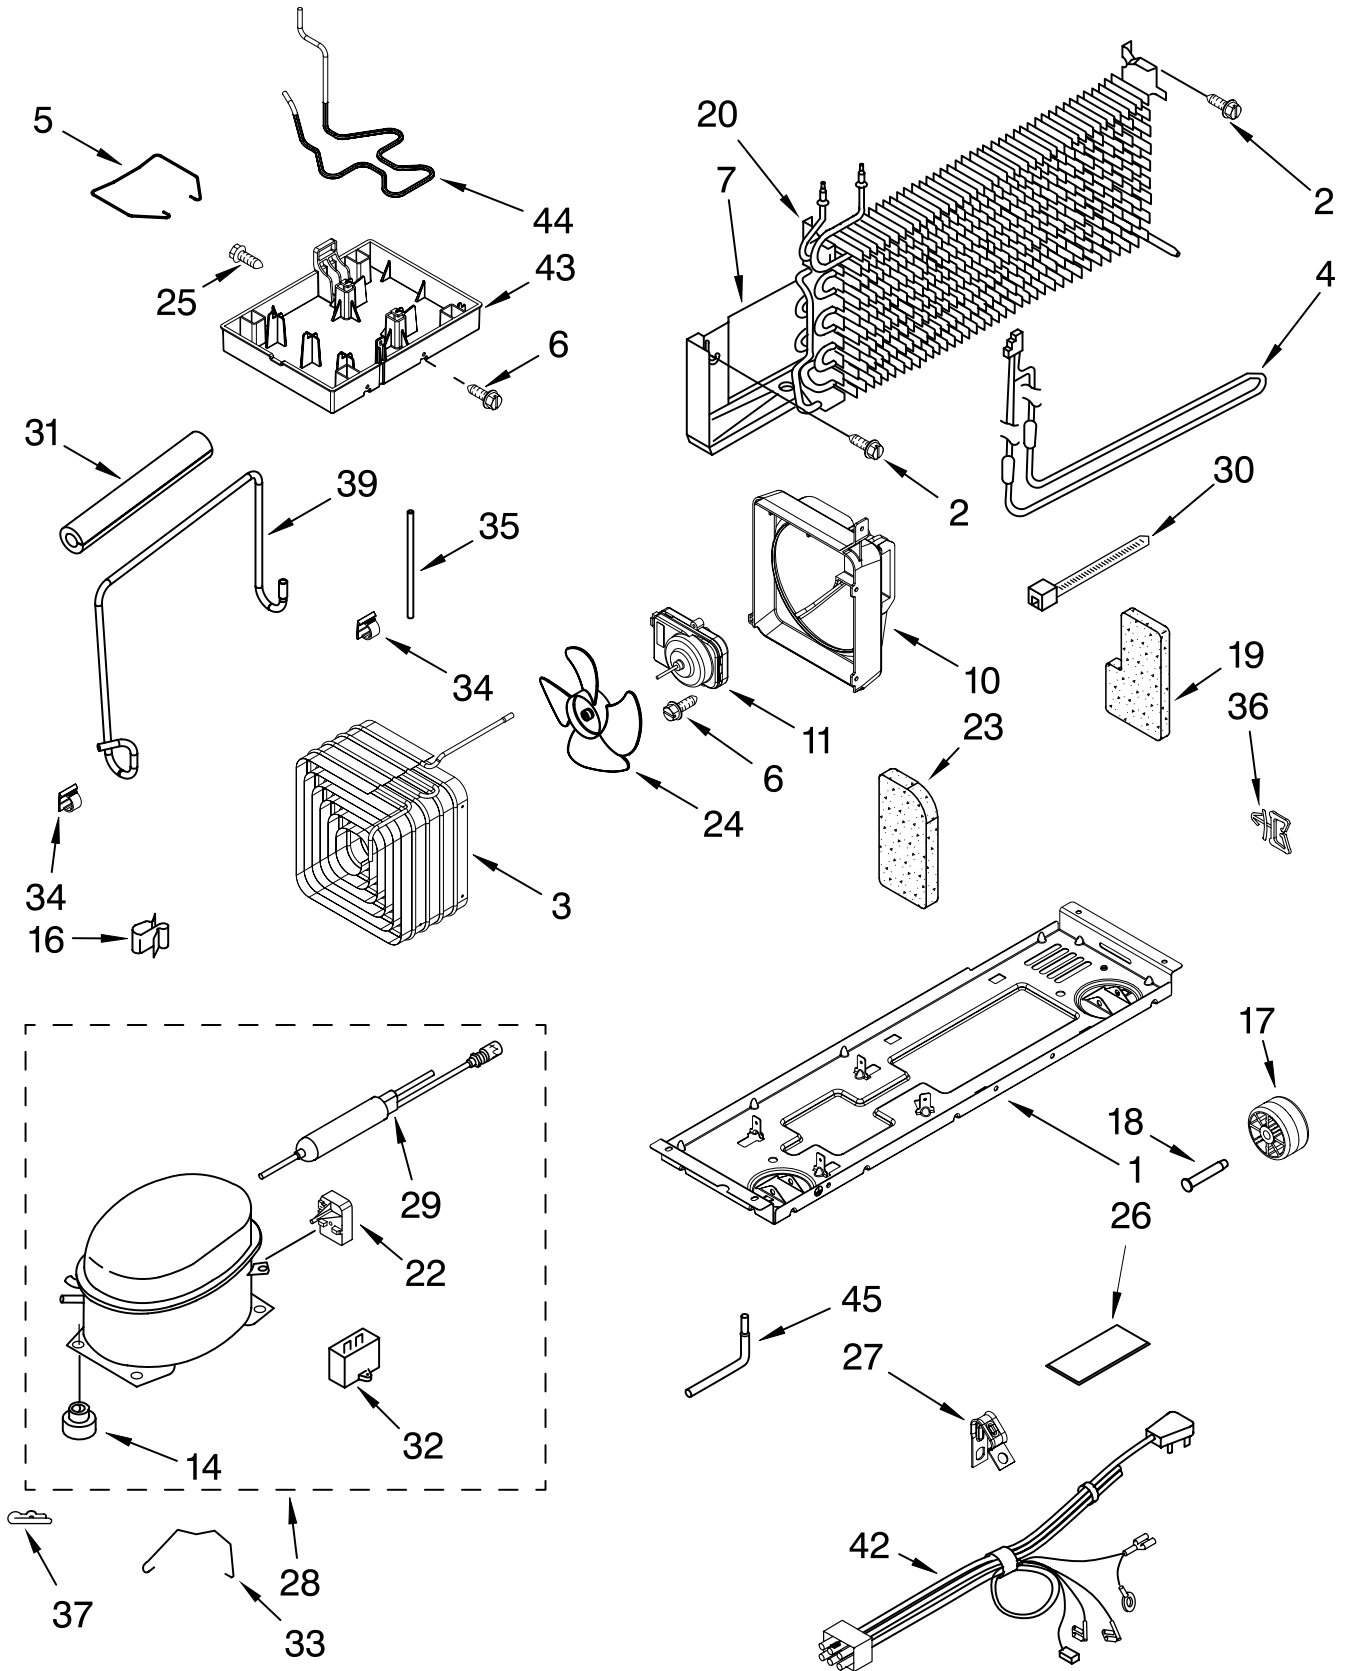

UNIT PARTS

For Models: ER8AHMXRQ02, ER8AHMXRL02
(White) (Satina)

FOR ORDERING INFORMATION REFER TO PARTS PRICE LIST

UNIT PARTS

For Models: ER8AHMXRQ02, ER8AHMXRL02
(White) (Satina)

Illus. No.	Part No.	DESCRIPTION	Illus. No.	Part No.	DESCRIPTION	Illus. No.	Part No.	DESCRIPTION
1	W10127456	Support Plate, Compressor	24	2264129	Fan Blade	Following Parts Not Illustrated and Optional Parts Not Included 978025 Valve, Access (1/4") 978026 Valve, Access (5/16") 978027 Valve, Access (3/8") 978028 Valve, Access (1/2") 978029 Valve, Access (5/8") 978030 Valve, Access (3/4") 876764 Valve, Access (3/16") REFRIGERANT CHARGE 3.75 Ozs. (R134A)		
2	489442	Screw	25	2264841	Screw			
3	W10140200	Condenser	26	2266360	Shield-Electrical			
4	2176942	Heater, Defrost	27	549193	Clamp, Cord			
5	2264835	Clip, Compressor	28	W10141544	Compressor (Includes Items 14,29,& 32)			
6	8533859	Screw	29		Drier			
7	2319224	Heat Shield		2317845	Service			
10	2263929	Air Baffle	30	2263990	Strap			
11	2188875	Motor, Condensor	31	2264838	Sleeve			
14		Grommet	32		Capacitor			
	2222084	Production		2264017	Production			
	4387558	Service		1118576	Service			
16	939054	Clip, Wire	33	W10141545	Bale Strap			
17	2150304	Roller	34	1114718	Clip, Wiring			
18	2264756	Axle, Rivet	35	2264278	Tube, Drain			
19	2262191	Wedge, Evaporator	36	2266467	Clip, Harness			
20	2263920	Evaporator Assy.	37	24364001	Clip, Compressor			
22	W10128791	Start- Device Combination (Start Relay and Overload for Production Compressor Only)	39	W10140199	Extension, Tube-Heat			
			42	2263753	Wire Assy. Unit			
			43	2263928	Evaporator Tray			
23	2262192	Wedge, Evaporator	44	W10140197	Tube, Discharge (Incl. Pre Cooler)			
			45	W10140201	Tube, Process			

FOR ORDERING INFORMATION REFER TO PARTS PRICE LIST