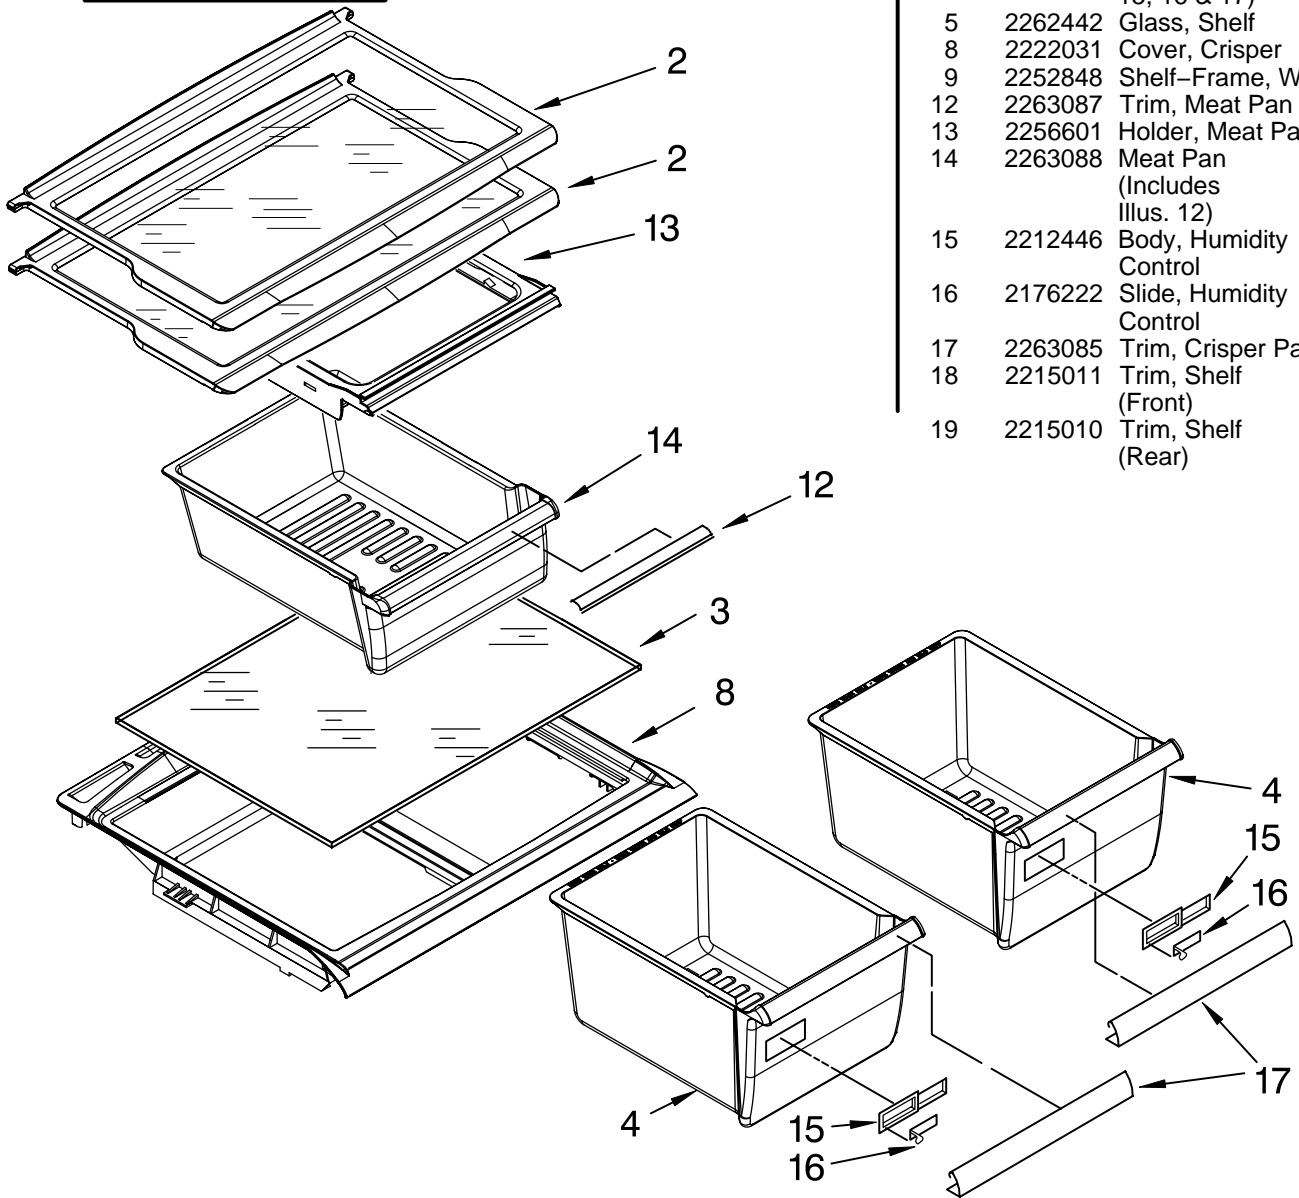

Illus. No.	Part No.	DESCRIPTION
1	488878	Clamp, Tube
2	2181939	Insert, Tube
3	628379	Clip, Fuse
4	2181944	Tube, Water
5	489478	Screw
6	2210494	Valve, Solenoid
7	627018	Nut, Compression
8	2174755	Tube, Water Inlet
9	489385	Clamp, Tube
10	2262176	Screw
11	2174157	Cover
12	489442	Screw
13	W10122527	Mold & Heater Assembly (Also Order 542638 Silicone Grease)
14	628515	Cup, Water Fill
15	627843	Ejector
16	2182124	Ice Stripper
17	2194712	Support
18	2315522	Retainer, Thermostat
19	628397	Thermostat (Also Order 542369 Cement Alumilastic)
20	8533917	Screw
21	2154101	Clip, Fill Tube
22	489276	Screw
23	627792	Shut Off Arm
24	2187464	Harness, Wiring
25	628320	Bracket
26	626680	Module Assmbly (Includes Item 27)
27	489136	Screw
28	488208	Screw
29	488886	Screw
100	W10122496	Complete Icemaker

FOR ORDERING INFORMATION REFER TO PARTS PRICE LIST

SHELF PARTS

For Models: ER8AHMXRQ02, ER8AHMXRL02
(White) (Satina)

FREEZER

REFRIGERATOR

Illus. No.	Part No.	DESCRIPTION
1	2166261	Pan, Ice Cube
2	2263641	Shelf
3	2262441	Glass Cover
4	2263086	Crisper Pan (Includes Items 15, 16 & 17)
5	2262442	Glass, Shelf
8	2222031	Cover, Crisper
9	2252848	Shelf-Frame, Wire
12	2263087	Trim, Meat Pan
13	2256601	Holder, Meat Pan
14	2263088	Meat Pan (Includes Illus. 12)
15	2212446	Body, Humidity Control
16	2176222	Slide, Humidity Control
17	2263085	Trim, Crisper Pan
18	2215011	Trim, Shelf (Front)
19	2215010	Trim, Shelf (Rear)