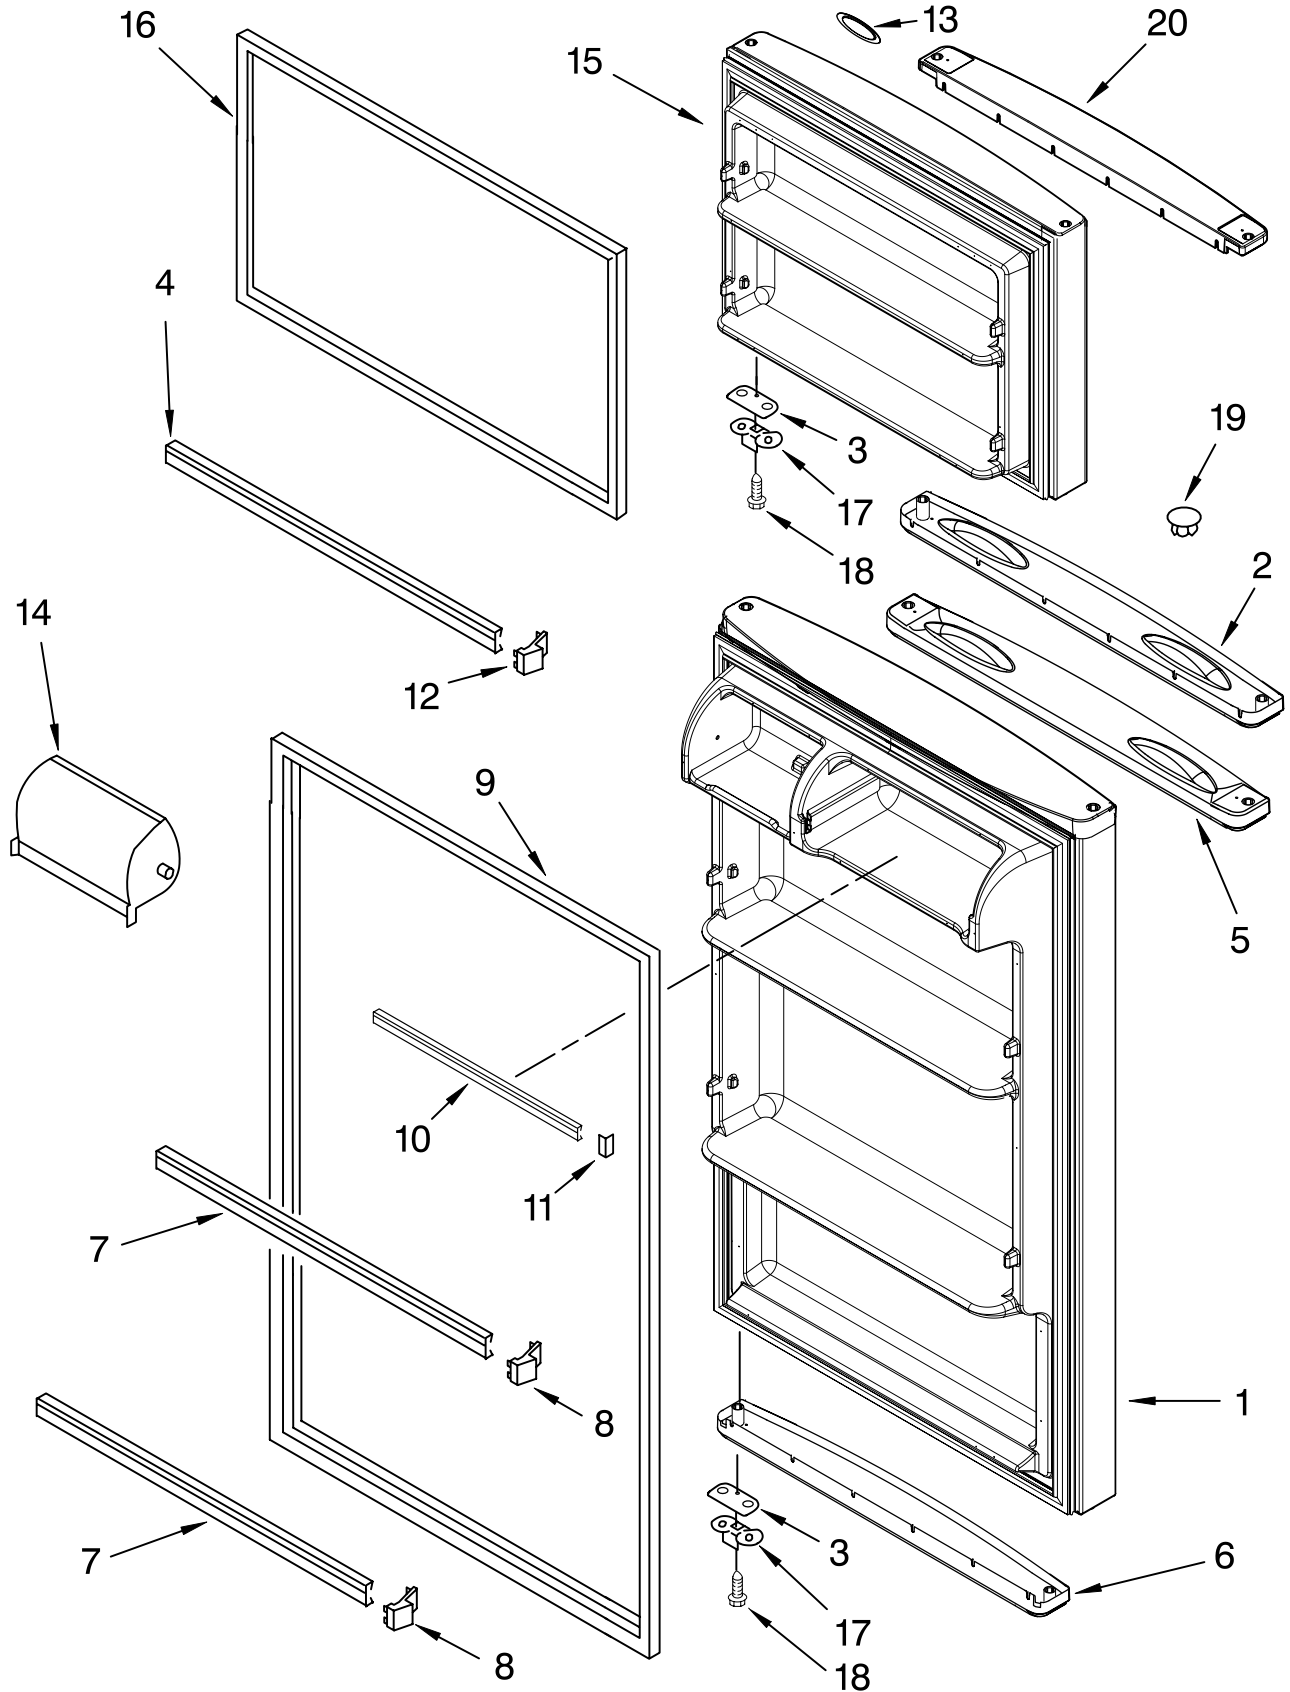

CABINET PARTS

For Models: ER8AHMXRQ00, ER8AHMXRB00, ER8AHMXRL00
(White) (Black) (Satina)

Illus. No.	Part No.	DESCRIPTION
1		Literature Parts
	2265591	Service & Wiring Sheet
	2265301	Use & Care Guide
	628370	Modular Icemaker Service Sheet
	2266573	Energy Guide

Following May Be Purchased

DO-IT-YOURSELF REPAIR MANUALS

	677969	Do-It-Yourself Manual, Ref./ Fzr.
2	2261963	Hinge Butt, Top
3	2217757	Roller, Front
5	2264535	Foam Block
6		Cover, Hinge
	2213360	White
	2213363	Black
7	488296	Washer
8	2266389	Cover, Unit
9	2222100	Screw
10	489442	Screw
11	2166086	Hinge, Center
12		Shim, Hinge Center
	2166043	White
	2215385	Black
13	489497	Screw
14	2221926	Hinge Butt, Bottom
15	9791682	Hinge-Pin, Bottom
16	3428970	Screw
17	2201567	Shim, Bottom Hinge
18	2174760	Fitting, Water Tube
19		Hole Plug (6)
	2201012	White
	2183998	Black
20	1106508	Seal
21	2262176	Screw
22		Corner Filler
	2166003	White
	2215384	Black
23	489341	Washer
24	487802	Washer 7/64
25		Rail, Center (Not Serviced)
26		Cabinet (Not a Serviceable Part)

FOR ORDERING INFORMATION REFER TO PARTS PRICE LIST

DOOR PARTS

For Models: ER8AHMXRQ00, ER8AHMXRB00, ER8AHMXRL00
(White) (Black) (Satina)

FOR ORDERING INFORMATION REFER TO PARTS PRICE LIST