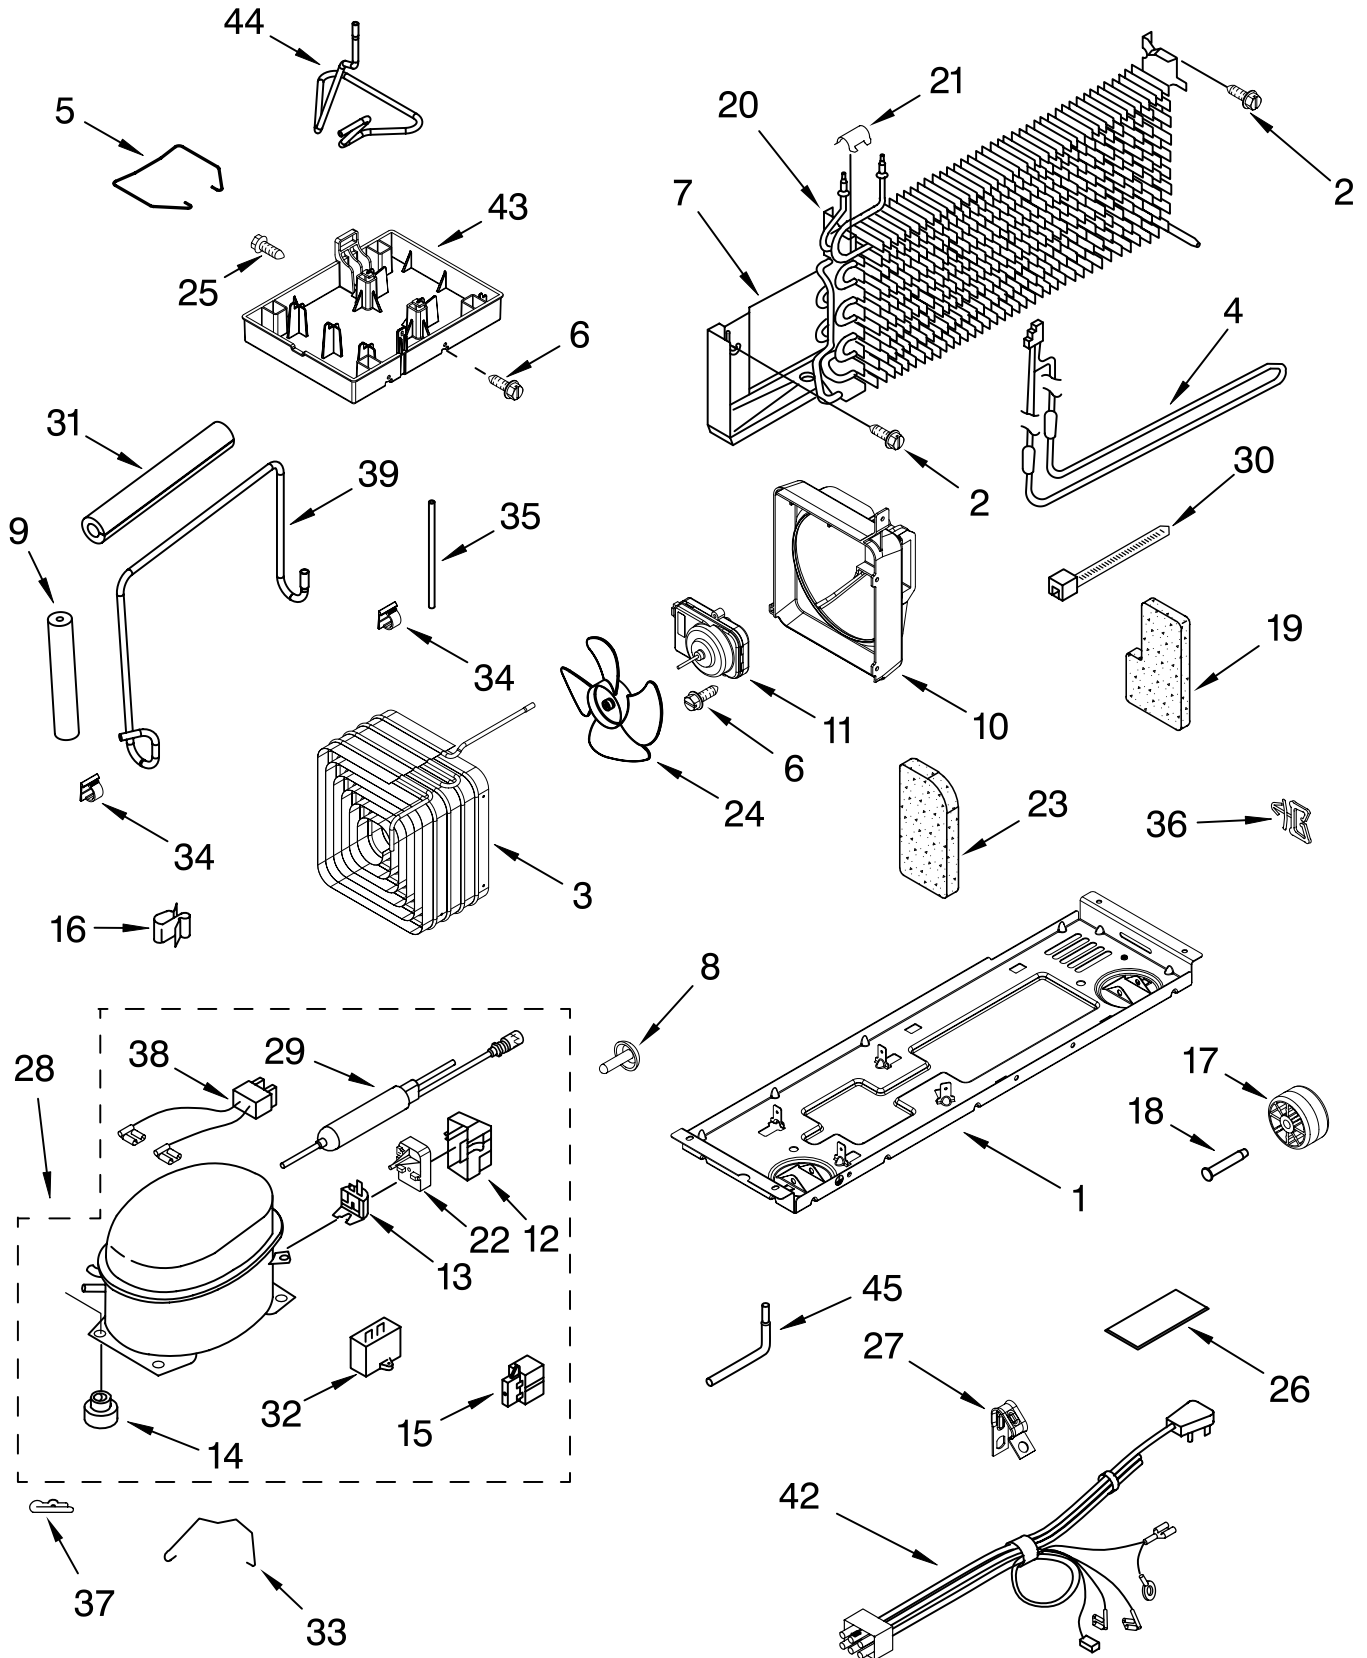

UNIT PARTS

For Models: ER8AHMXRQ00, ER8AHMXRB00, ER8AHMXRL00
(White) (Black) (Satina)

FOR ORDERING INFORMATION REFER TO PARTS PRICE LIST

UNIT PARTS

For Models: ER8AHMXRQ00, ER8AHMXRB00, ER8AHMXRL00
(White) (Black) (Satina)

Illus. No.	Part No.	DESCRIPTION
1	2262904	Support Plate, Compressor
2	489442	Screw
3	2264004	Condenser
4	2176942	Heater, Defrost
5	2264835	Clip, Condensor
6	8533859	Screw
7	2264762	Heat Shield
8	2264516	Snap Rivet
9	2161302	Sleeve
10	2263929	Air Baffle
11	2188875	Motor, Condensor
12	4387731	Cover (Service Only)
13	4390624	Overload (Service Only)
14		Grommet
	2264447	Production
	4387558	Service
15	2183454	Start Relay (Service Only)
16	939054	Clip, Wire
17	2150304	Roller
18	2264756	Axle, Rivet
19	2262191	Wedge, Evaporator
20	2263920	Evaporator Assy.
21	9791833	Clip, Evaporator Tube
22	2225929	Start- Device Combination (Start Relay and Overload for Production Compressor Only)

Illus. No.	Part No.	DESCRIPTION
23	2262192	Wedge, Evaporator
24	2264129	Fan Blade
25	2264841	Screw
26	2219278	Shield, Electrical
27	549193	Clamp, Cord
28	2217634	Compressor (Includes Items 12,13,14,15,29 32 & 38)
29		Drier
	2201796	Production
	4387019	Service
30	2263990	Strap
31	2264838	Sleeve
32		Capacitor
	2264017	Production
	1118576	Service
33	2212996	Bale Strap
34	1114718	Clip, Wiring
35	2264278	Tube, Drain
36	2266467	Clip, Harness
37	24364001	Clip, Compressor
38	4387765	Wire Assembly (Service Only)
39	2264131	Extension, Tube-Heat
42	2263753	Wire Assy. Unit
43	2263928	Evaporator Tray
44	2264130	Tube, Discharge
45	VS20001	Tube, Process

Illus. No.	Part No.	DESCRIPTION

Following Parts Not Illustrated
and Optional Parts Not Included

978025	Valve, Access (1/4")
978026	Valve, Access (5/16")
978027	Valve, Access (3/8")
978028	Valve, Access (1/2")
978029	Valve, Access (5/8")
978030	Valve, Access (3/4")
876764	Valve, Access (3/16")

REFRIGERANT CHARGE

3.75 Ozs.
(R134A)

FOR ORDERING INFORMATION REFER TO PARTS PRICE LIST