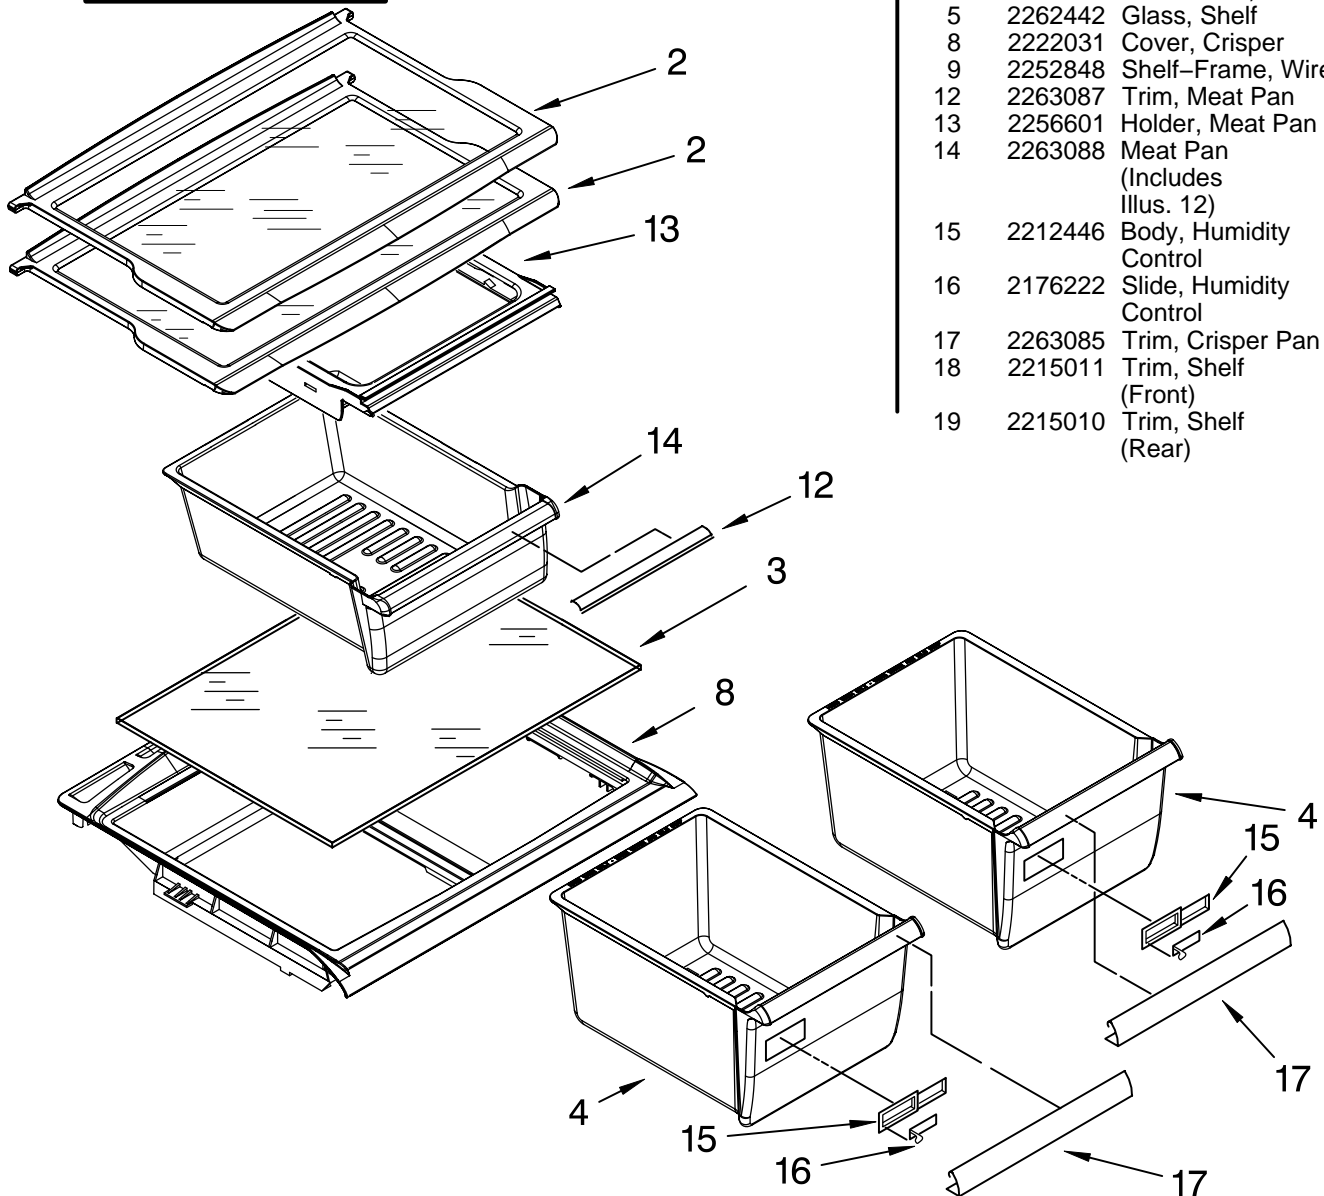

ICEMAKER PARTS

For Models: ER8AHMXRQ00, ER8AHMXRB00, ER8AHMXRL00
 (White) (Black) (Satina)

Illus. No.	Part No.	DESCRIPTION
1	488878	Clamp, Tube
2	2181939	Insert, Tube
3	628379	Clip, Fuse
4	2181944	Tube, Water
5	489478	Screw
6	2210494	Valve, Solenoid
7	627018	Nut, Compression
8	2174755	Tube, Water Inlet
9	489385	Clamp, Tube
10	2262176	Screw
11	2174157	Cover
12	489442	Screw
13	628228	Mold & Heater Assembly (Also Order 542638 Silicone Grease)
14	628356	Cup, Water Fill
15	2194711	Ejector
16	2182124	Ice Stripper
17	2194712	Support
18	627796	Retainer, Thermostat
19	627985	Thermostat (Also Order 542369 Cement Alumilastic)
20	8533917	Screw
21	2154101	Clip, Fill Tube
22	489276	Screw
23	627792	Shut Off Arm
24	2187464	Harness, Wiring
25	628320	Bracket
26	626680	Module Assmbly (Includes Item 27)
27	489136	Screw
28	488208	Screw
29	488886	Screw
100	4317943	Complete Ice maker

SHELF PARTS

For Models: ER8AHMXRQ00, ER8AHMXRB00, ER8AHMXRL00
(White) (Black) (Satina)

FREEZER

REFRIGERATOR

Illus. No.	Part No.	DESCRIPTION
1	2166261	Pan, Ice Cube
2	2263641	Shelf
3	2262441	Glass Cover
4	2263086	Crisper Pan (Includes Items 15, 16 & 17)
5	2262442	Glass, Shelf
8	2222031	Cover, Crisper
9	2252848	Shelf-Frame, Wire
12	2263087	Trim, Meat Pan
13	2256601	Holder, Meat Pan
14	2263088	Meat Pan (Includes Illus. 12)
15	2212446	Body, Humidity Control
16	2176222	Slide, Humidity Control
17	2263085	Trim, Crisper Pan
18	2215011	Trim, Shelf (Front)
19	2215010	Trim, Shelf (Rear)