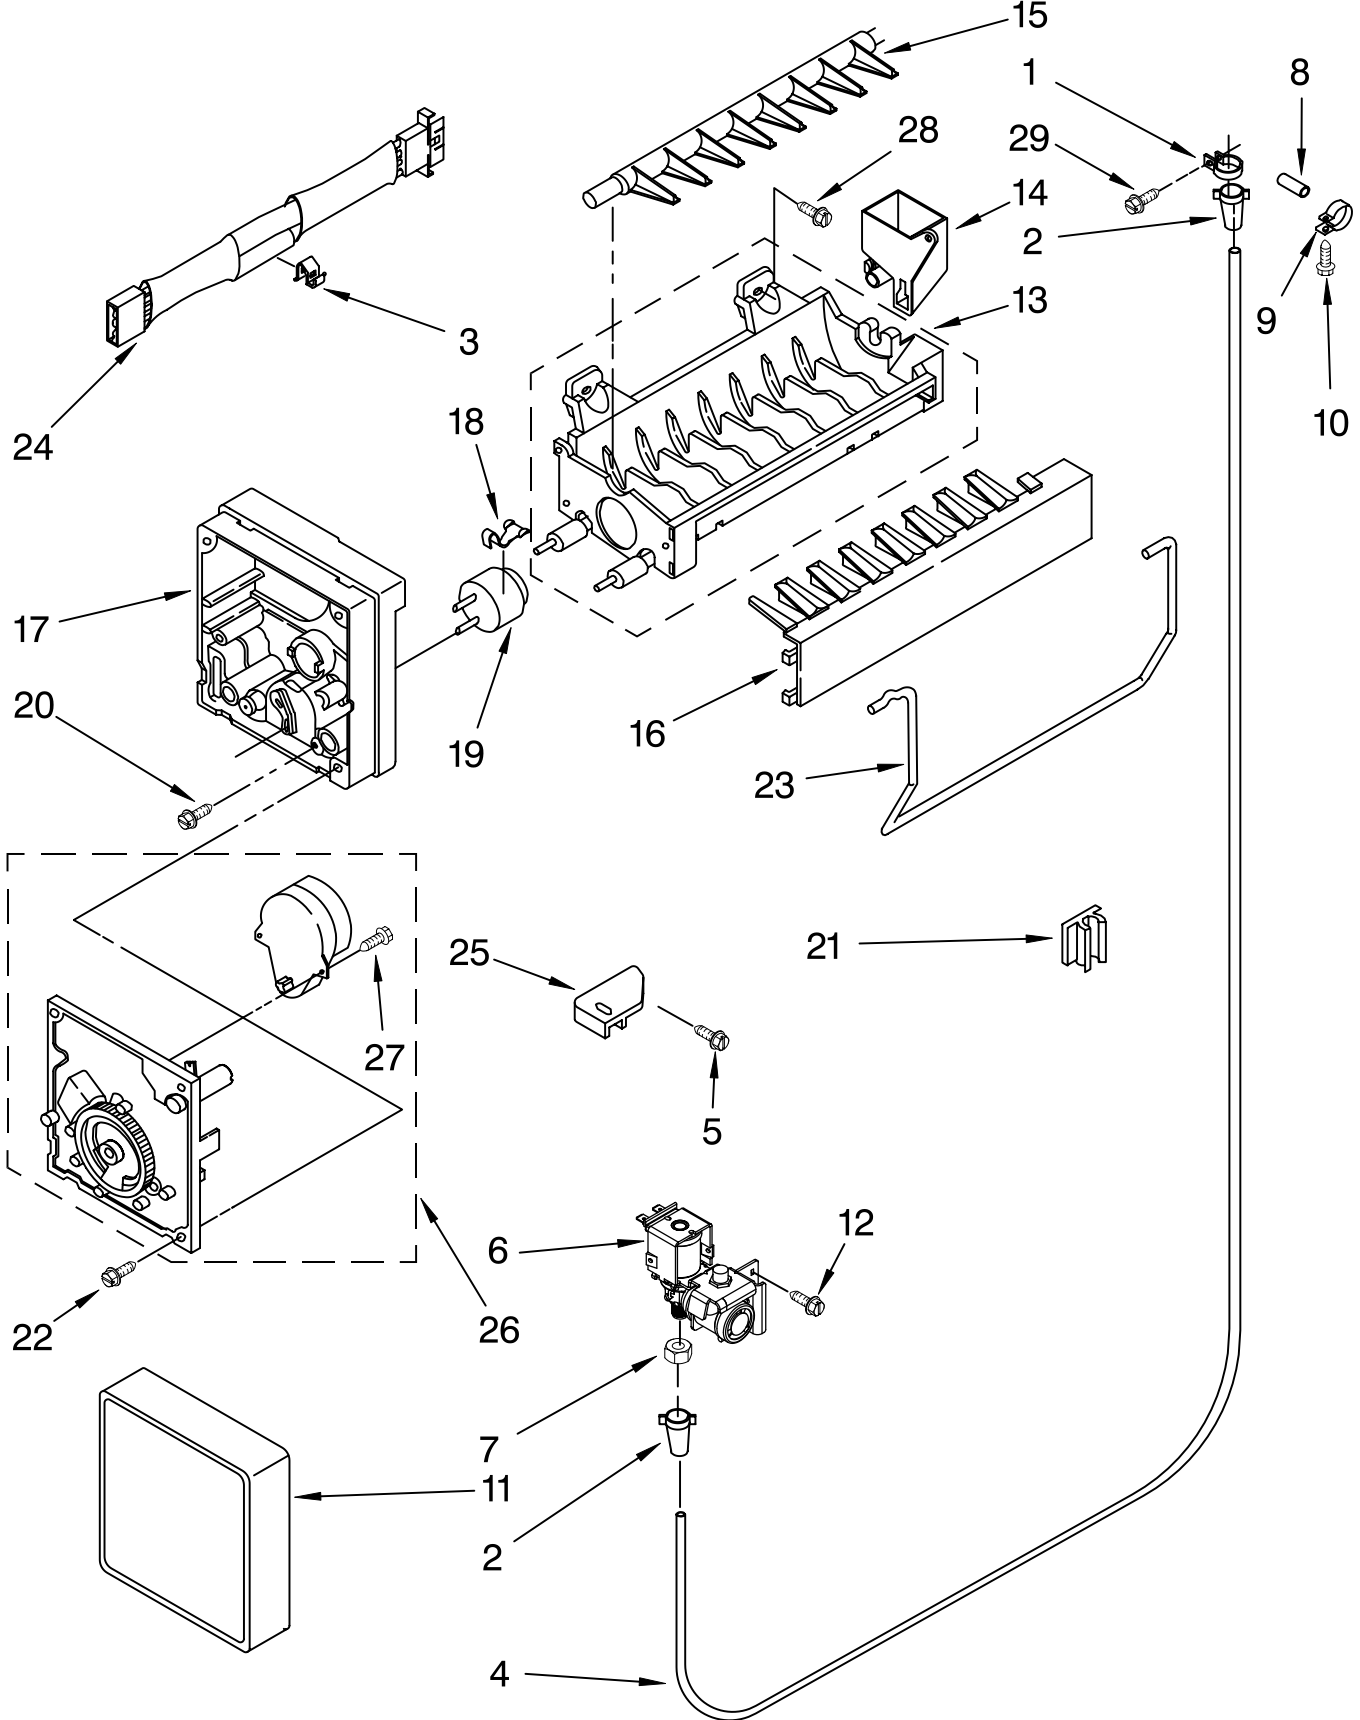

ICEMAKER PARTS

For Models: ER8AHMXRQ00, ER8AHMXRB00, ER8AHMXRL00
(White) (Black) (Satina)

FOR ORDERING INFORMATION REFER TO PARTS PRICE LIST

ICEMAKER PARTS

For Models: ER8AHMXRQ00, ER8AHMXRB00, ER8AHMXRL00
(White) (Black) (Satina)

Illus. No.	Part No.	DESCRIPTION
1	488878	Clamp, Tube
2	2181939	Insert, Tube
3	628379	Clip, Fuse
4	2181944	Tube, Water
5	489478	Screw
6	2210494	Valve, Solenoid
7	627018	Nut, Compression
8	2174755	Tube, Water Inlet
9	489385	Clamp, Tube
10	2262176	Screw
11	2174157	Cover
12	489442	Screw
13	628228	Mold & Heater Assembly (Also Order 542638 Silicone Grease)
14	628356	Cup, Water Fill
15	2194711	Ejector
16	2182124	Ice Stripper
17	2194712	Support
18	627796	Retainer, Thermostat
19	627985	Thermostat (Also Order 542369 Cement Alumilastic)
20	8533917	Screw
21	2154101	Clip, Fill Tube
22	489276	Screw
23	627792	Shut Off Arm
24	2187464	Harness, Wiring
25	628320	Bracket
26	626680	Module Assmbly (Includes Item 27)
27	489136	Screw
28	488208	Screw
29	488886	Screw
100	4317943	Complete Ice maker