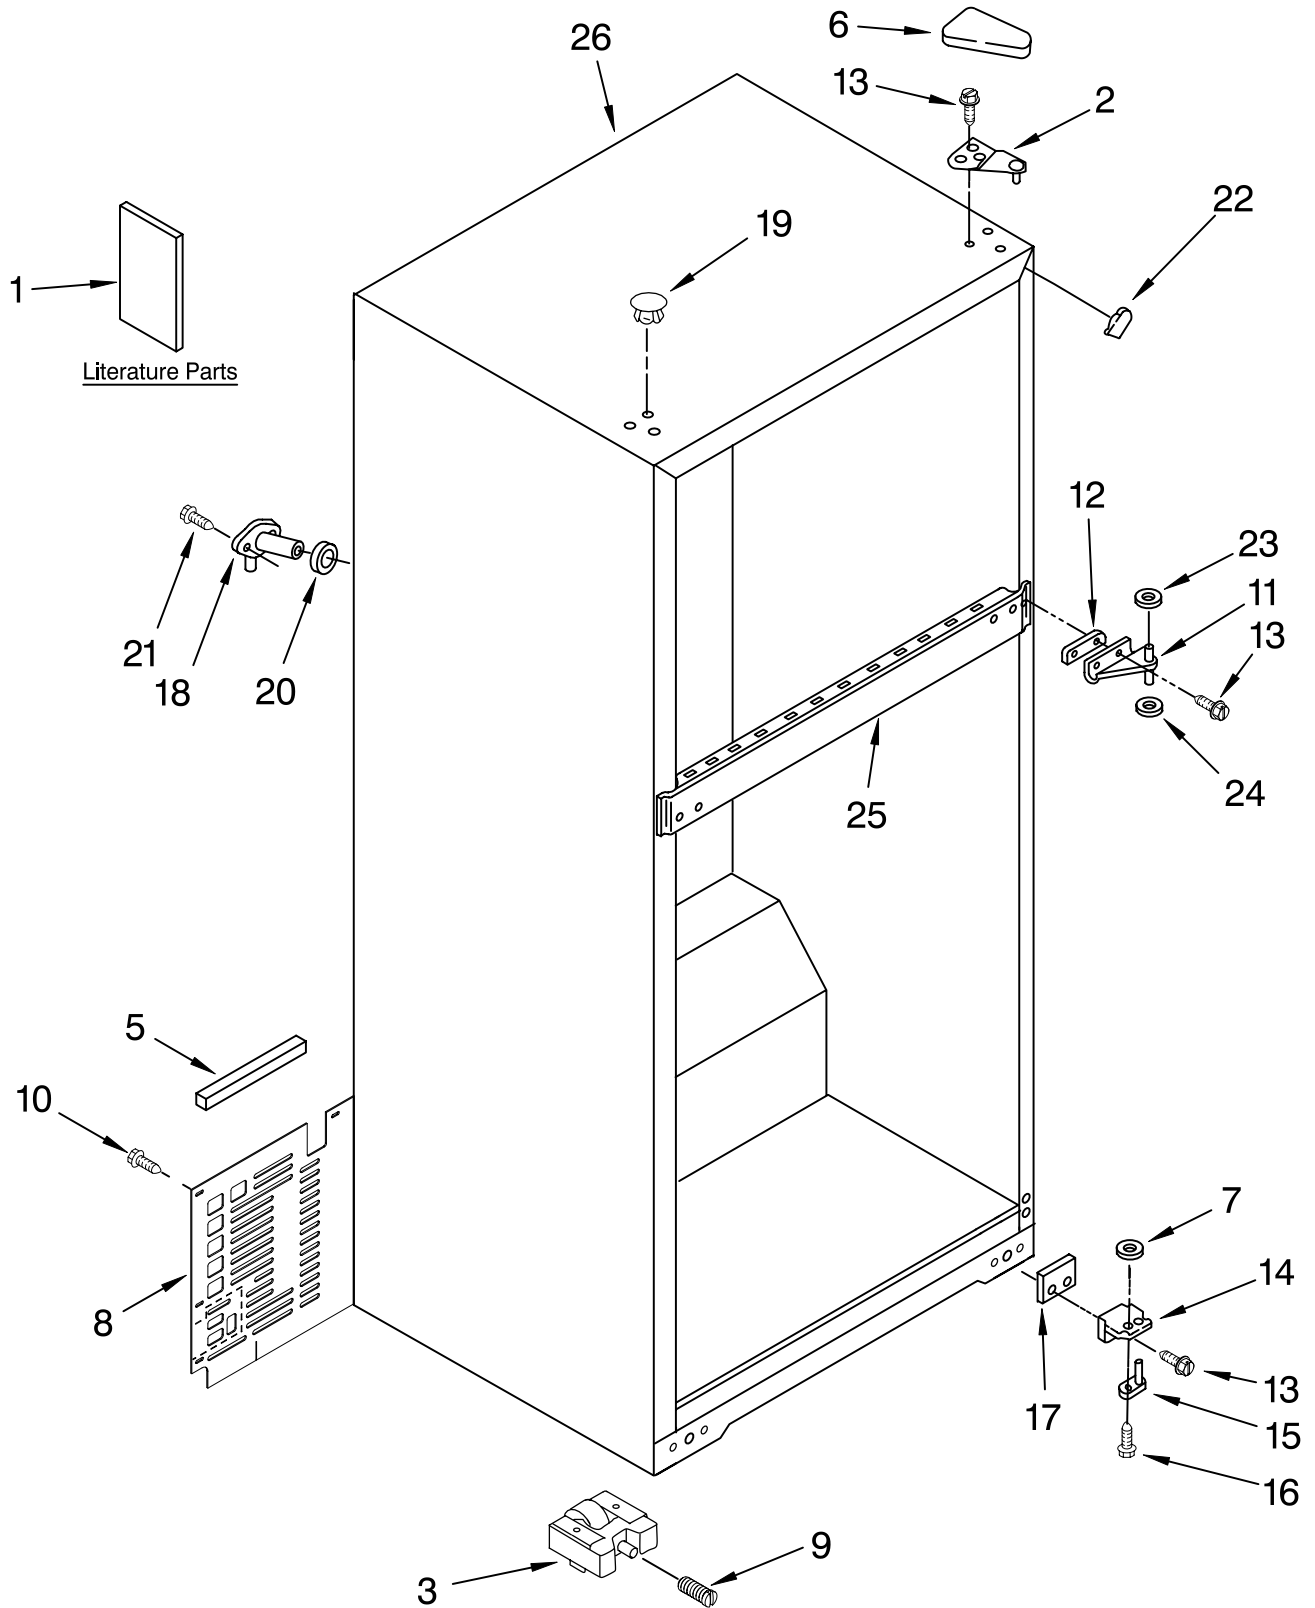

CABINET PARTS

REFRIGERATOR

For Models: ER8AHMXRQ00, ER8AHMXRB00, ER8AHMXRL00
(White) (Black) (Satina)

FOR ORDERING INFORMATION REFER TO PARTS PRICE LIST

CABINET PARTS

For Models: ER8AHMXRQ00, ER8AHMXRB00, ER8AHMXRL00
(White) (Black) (Satina)

Illus. No.	Part No.	DESCRIPTION
1		Literature Parts
	2265591	Service & Wiring Sheet
	2265301	Use & Care Guide
	628370	Modular Icemaker Service Sheet
	2266573	Energy Guide

Following May Be Purchased

DO-IT-YOURSELF REPAIR MANUALS

	677969	Do-It-Yourself Manual, Ref./ Fzr.
2	2261963	Hinge Butt, Top
3	2217757	Roller, Front
5	2264535	Foam Block
6		Cover, Hinge
	2213360	White
	2213363	Black
7	488296	Washer
8	2266389	Cover, Unit
9	2222100	Screw
10	489442	Screw
11	2166086	Hinge, Center
12		Shim, Hinge Center
	2166043	White
	2215385	Black
13	489497	Screw
14	2221926	Hinge Butt, Bottom
15	9791682	Hinge-Pin, Bottom
16	3428970	Screw
17	2201567	Shim, Bottom Hinge
18	2174760	Fitting, Water Tube
19		Hole Plug (6)
	2201012	White
	2183998	Black
20	1106508	Seal
21	2262176	Screw
22		Corner Filler
	2166003	White
	2215384	Black
23	489341	Washer
24	487802	Washer 7/64
25		Rail, Center (Not Serviced)
26		Cabinet (Not a Serviceable Part)

FOR ORDERING INFORMATION REFER TO PARTS PRICE LIST