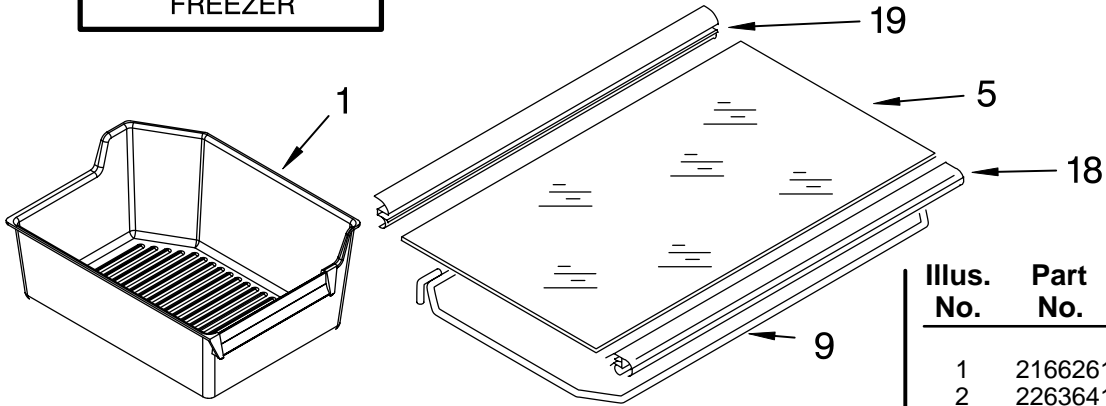

SHELF PARTS

For Models: ER8AHMXRQ00, ER8AHMXRB00, ER8AHMXRL00
(White) (Black) (Satina)

FREEZER