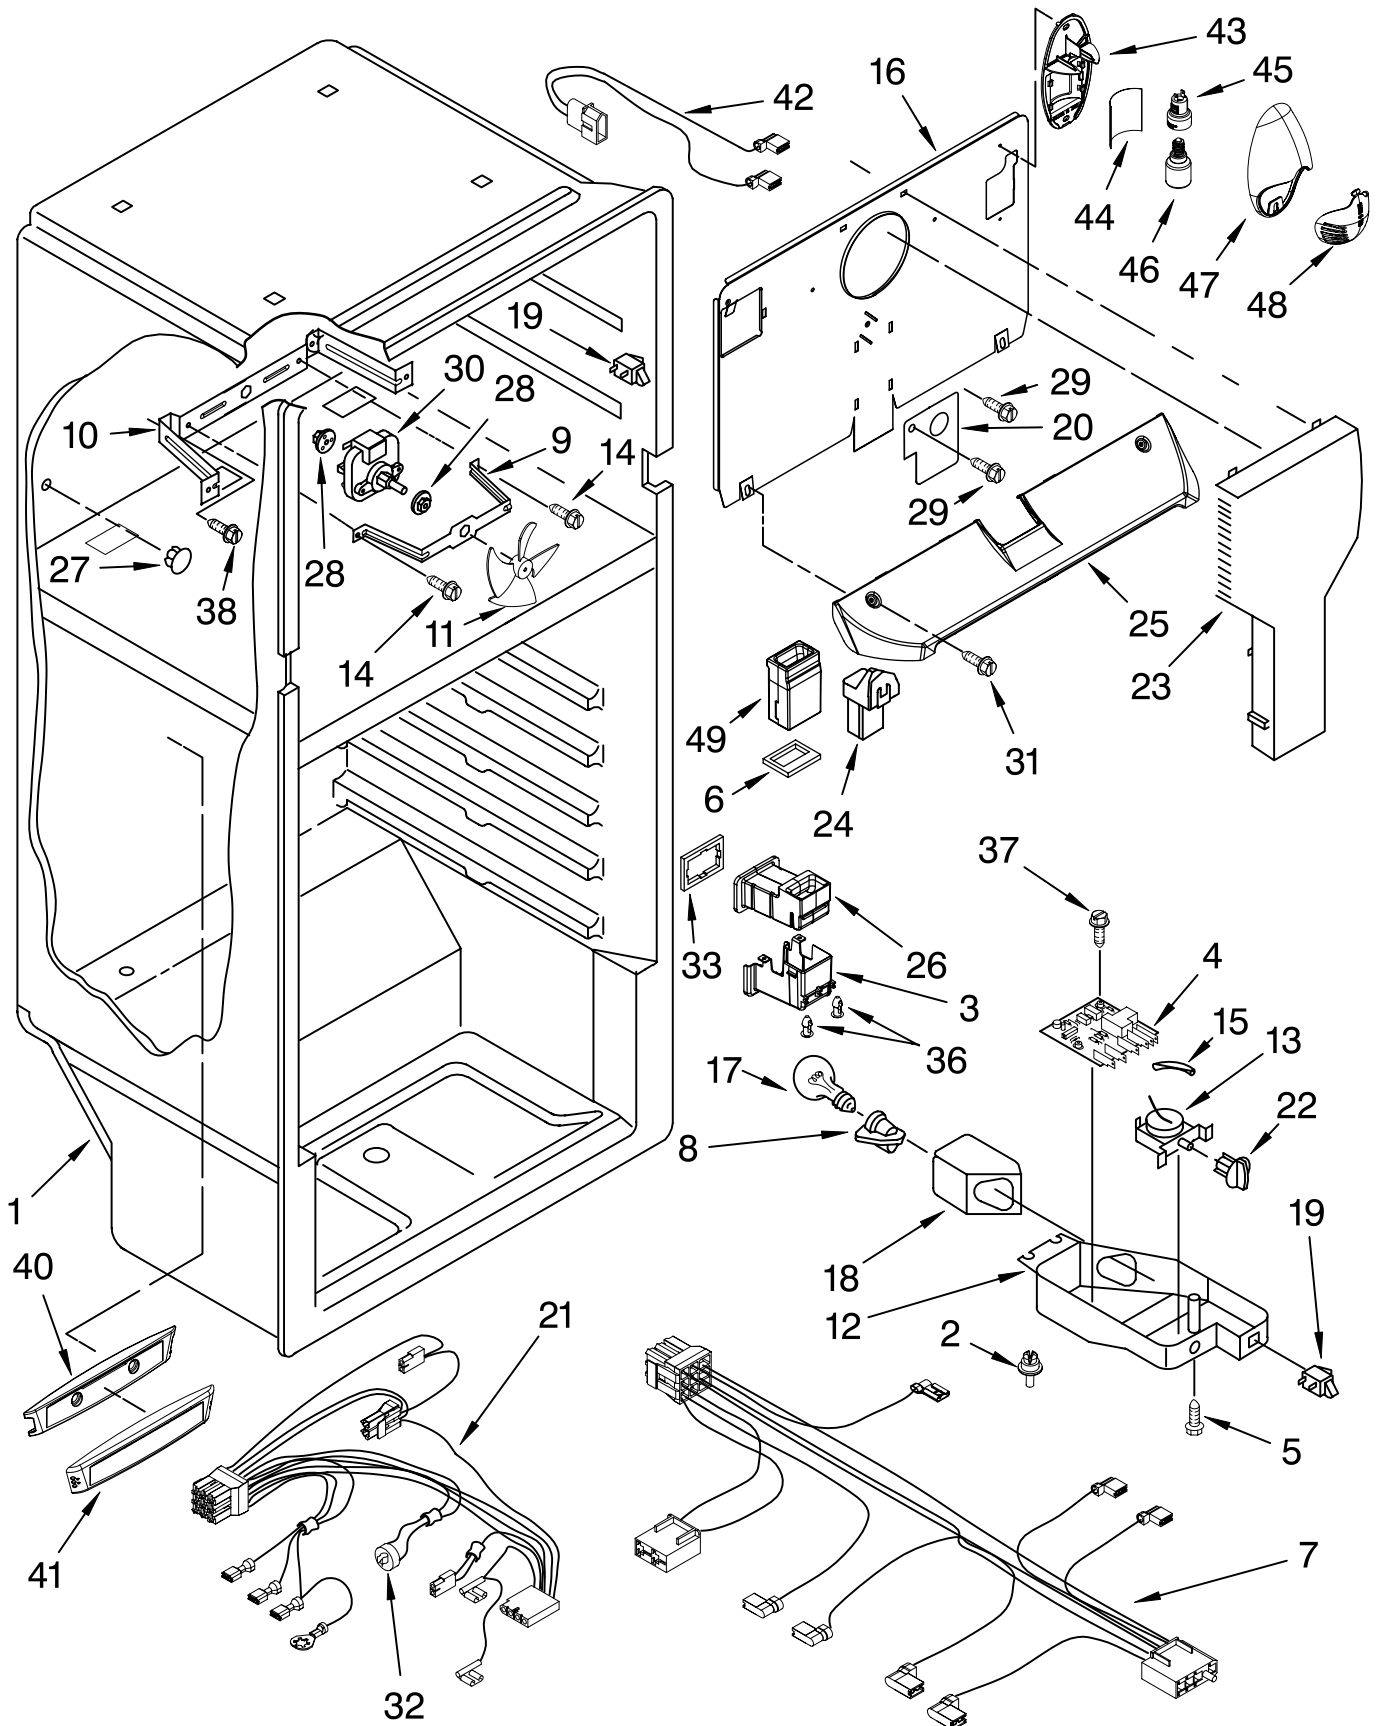

LINER PARTS

For Models: ER8AHMXRQ00, ER8AHMXRB00, ER8AHMXRL00
(White) (Black) (Satina)

FOR ORDERING INFORMATION REFER TO PARTS PRICE LIST

LINER PARTS

For Models: ER8AHMXRQ00, ER8AHMXRB00, ER8AHMXRL00
(White) (Black) (Satina)

Illus. No.	Part No.	DESCRIPTION	Illus. No.	Part No.	DESCRIPTION	Illus. No.	Part No.	DESCRIPTION
1		Liner (Not A Serviceable Part)	16	2264715	Cover, Evaporator	31	2262178	Screw
2	939962	Rivet	17	2252970	Light Bulb	32	2211224	Defrost, BI-Metal
3	2252837	Cover, Air Diffuser	18	9791702	Light Shield	33	2252846	Gasket, Body Air Diffuser
4	2303825	Adaptive Defrost Control	19	1118894	Rocker Arm Switch	36	2256983	Rivet
5	489174	Screw	20	2217783	Cover, Hole	37	488693	Screw
6	2263075	Gasket, Air Duct	21	2261881	Wiring, Freezer (Includes Item 32)	38	489442	Screw
7	2262434	Wire Assembly Control Box	22	2202885	Control Knob	40	2256958	Insulation (4)
8	2162085	Socket, Light	23	9790408	Air Tower	41	2263082	Grill (4)
9	2197404	Fan Support Bracket	24	2197052	Hood And Foil Assembly	42	2261879	Wiring Harness, Freezer Light
10	2197405	Fan Mounting Bracket	25	2261978	Cover, Air Return	43	2256949	Light Holder
11	2169142	Fan Blade	26	2256715	Air Diffuser	44	2256948	Deflector, Light
12	2263083	Control Box	27	941839	Hole Plug	45	2263413	Light Socket
13	2201754	Thermostat	28	2264462	Grommet, Motor	46	R-31244	Light Bulb
14	489399	Screw	29	489478	Screw	47	2256946	Cover, Light Holder
15	1118680	Thermostat Tube Barrier	30	2201212	Evaporator Fan Motor	48	2256947	Lens, Light
						49	2252831	Air Duct Assembly

FOR ORDERING INFORMATION REFER TO PARTS PRICE LIST