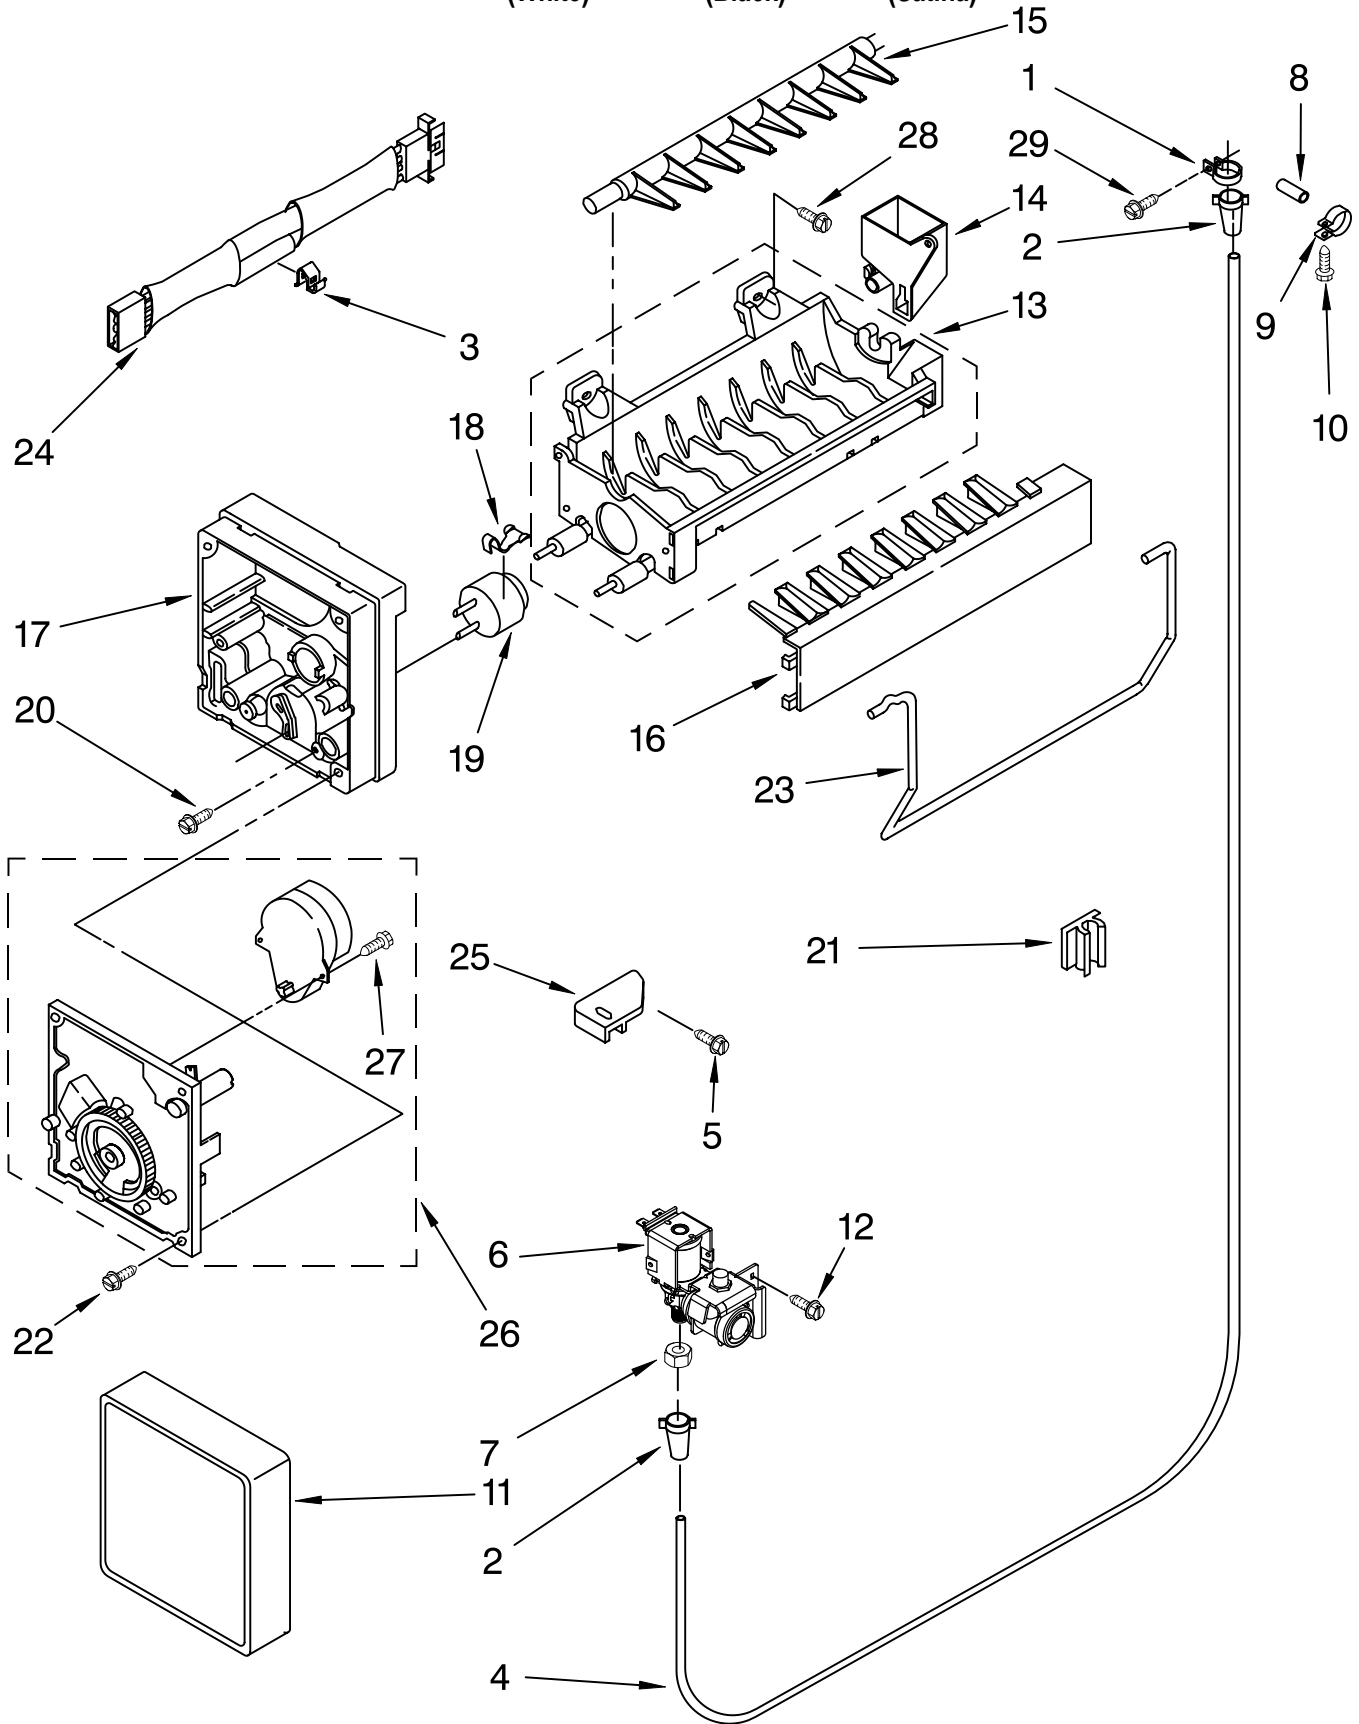

ICEMAKER PARTS

For Models: ER8AHMXRQ01, ER8AHMXRB01, ER8AHMXRL01
(White) (Black) (Satina)

FOR ORDERING INFORMATION REFER TO PARTS PRICE LIST

ICEMAKER PARTS

For Models: ER8AHMXRQ01, ER8AHMXRB01, ER8AHMXRL01
(White) (Black) (Satina)

Illus. No.	Part No.	DESCRIPTION
1	488878	Clamp, Tube
2	2181939	Insert, Tube
3	628379	Clip, Fuse
4	2181944	Tube, Water
5	489478	Screw
6	2210494	Valve, Solenoid
7	627018	Nut, Compression
8	2174755	Tube, Water Inlet
9	489385	Clamp, Tube
10	2262176	Screw
11	2174157	Cover
12	489442	Screw
13	628228	Mold & Heater Assembly (Also Order 542638 Silicone Grease)
14	628356	Cup, Water Fill
15	627843	Ejector
16	2182124	Ice Stripper
17	2194712	Support
18	2315522	Retainer, Thermostat
19	627985	Thermostat (Also Order 542369 Cement Alumilastic)
20	8533917	Screw
21	2154101	Clip, Fill Tube
22	489276	Screw
23	627792	Shut Off Arm
24	2187464	Harness, Wiring
25	628320	Bracket
26	626680	Module Assmbly (Includes Item 27)
27	489136	Screw
28	488208	Screw
29	488886	Screw
100	626636	Complete Icemaker

FOR ORDERING INFORMATION REFER TO PARTS PRICE LIST