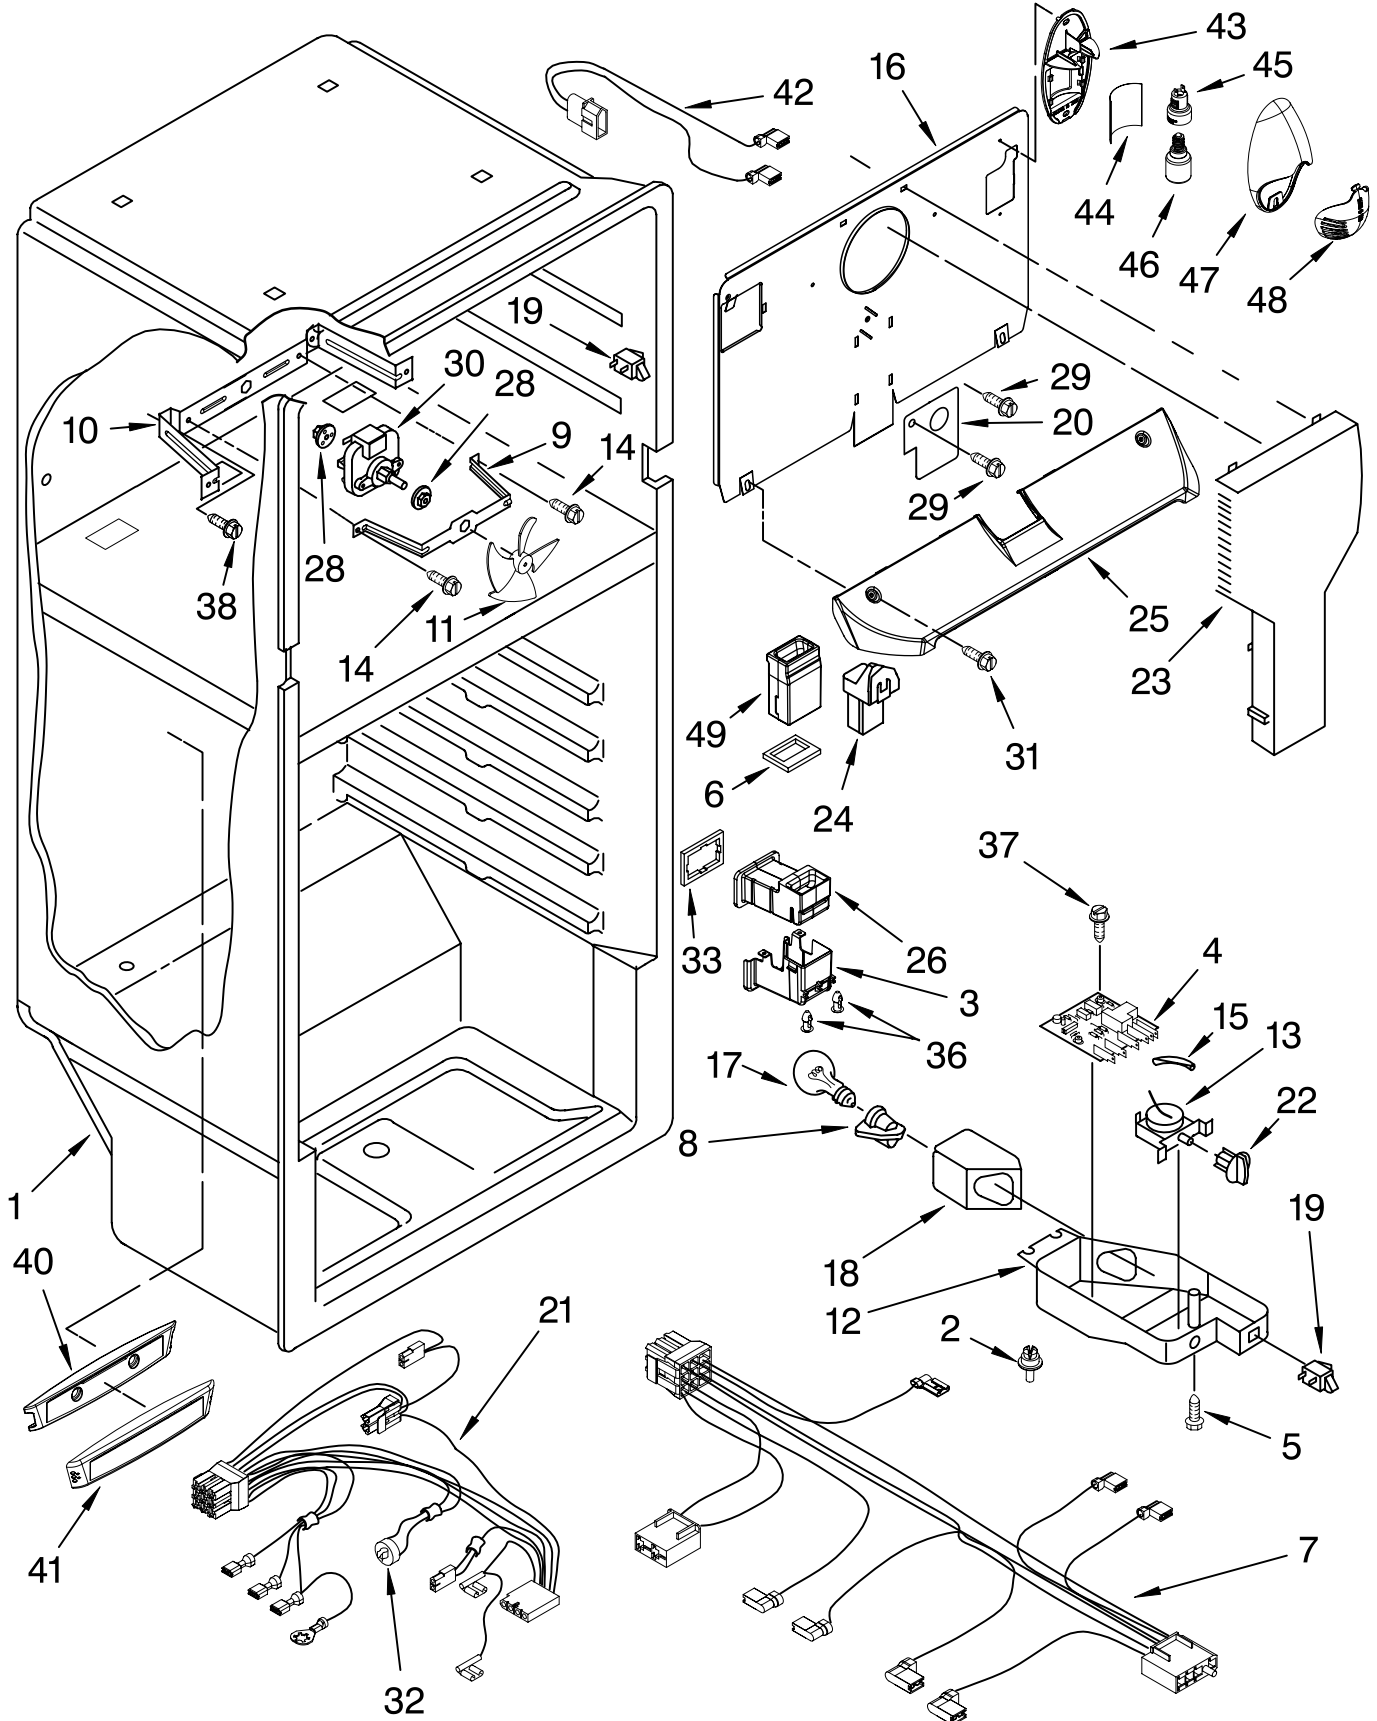

LINER PARTS

For Models: ER8AHMXRQ01, ER8AHMXRB01, ER8AHMXRL01
(White) (Black) (Satina)

FOR ORDERING INFORMATION REFER TO PARTS PRICE LIST

LINER PARTS

For Models: ER8AHMXRQ01, ER8AHMXRB01, ER8AHMXRL01
(White) (Black) (Satina)

Illus. No.	Part No.	DESCRIPTION	Illus. No.	Part No.	DESCRIPTION	Illus. No.	Part No.	DESCRIPTION
1		Liner (Not A Serviceable Part)	15	1118680	Thermostat Tube Barrier	31	2262178	Screw
2	939962	Rivet	16	2264715	Cover, Evaporator	32	2211224	Defrost, BI-Metal
3	2252837	Cover, Air Diffuser	17	2252970	Light Bulb	33	2252846	Gasket, Body Air Diffuser
4	2303825	Adaptive Defrost Control	18	9791702	Light Shield	36	2256983	Rivet
5	489174	Screw	19	1118894	Rocker Arm Switch	37	488693	Screw
6	2263075	Gasket, Air Duct	20	2217783	Cover, Hole	38	489442	Screw
7	2262434	Wire Assembly Control Box	21	2261881	Wiring, Freezer (Includes Item 32)	40	2256958	Insulation (4)
8	2162085	Socket, Light	22	2202885	Control Knob	41	2263082	Grill (4)
9	2197404	Fan Support Bracket	23	9790408	Air Tower	42	2261879	Wiring Harness, Freezer Light
10	2197405	Fan Mounting Bracket	24	2197052	Hood And Foil Assembly	43	2256949	Light Holder
11	2169142	Fan Blade	25	2261978	Cover, Air Return	44	2256948	Deflector, Light
12	2263083	Control Box	26	2256715	Air Diffuser	45	2263413	Light Socket
13	2201754	Thermostat	28	2264462	Grommet, Motor	46	R-31244	Light Bulb
14	489399	Screw	29	489478	Screw	47	2256946	Cover, Light Holder
			30	2201212	Evaporator Fan Motor	48	2256947	Lens, Light
						49	2252831	Air Duct Assembly

FOR ORDERING INFORMATION REFER TO PARTS PRICE LIST