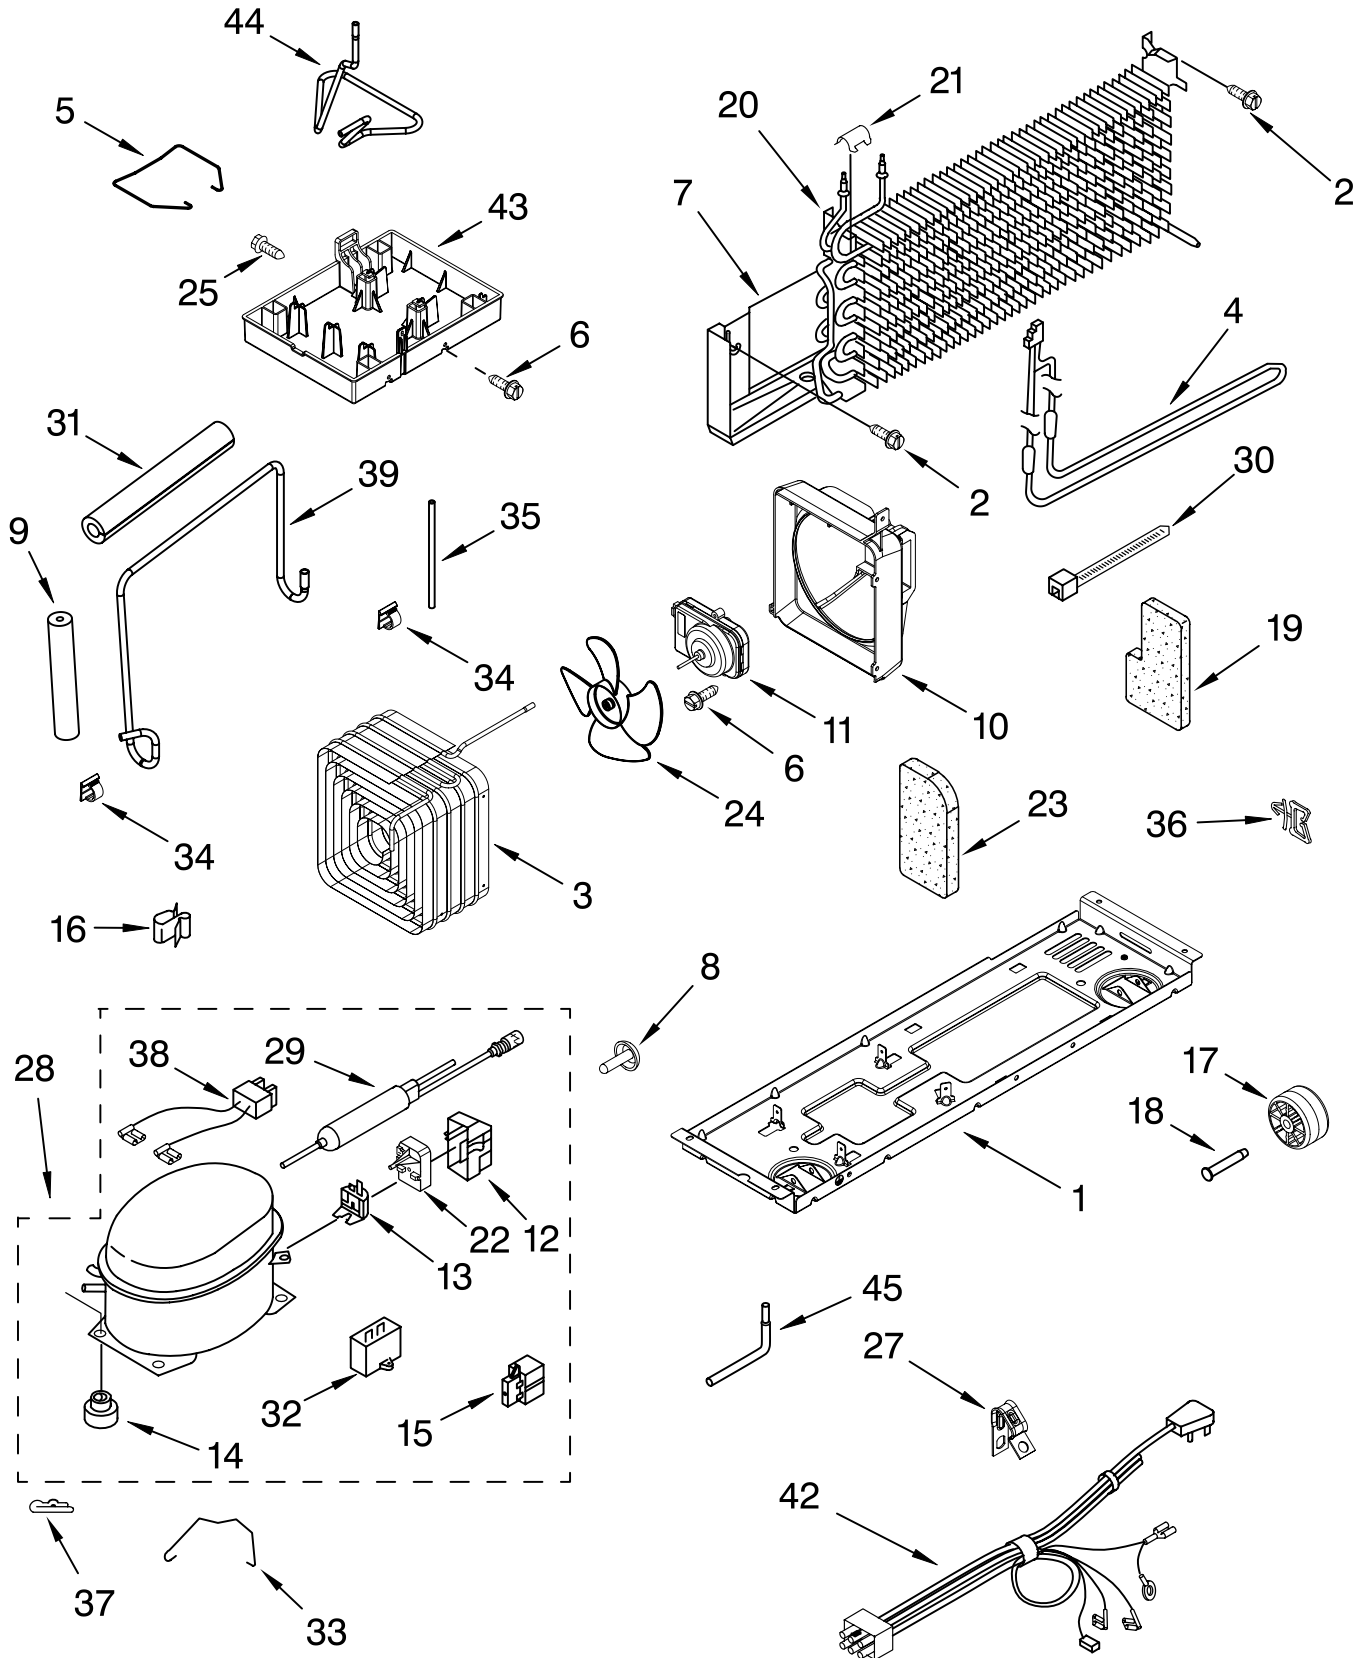

UNIT PARTS

For Models: ER8AHMRQ01, ER8AHMRB01, ER8AHMRL01
(White) (Black) (Satina)

FOR ORDERING INFORMATION REFER TO PARTS PRICE LIST

UNIT PARTS

For Models: ER8AHMXRQ01, ER8AHMXRB01, ER8AHMXRL01
(White) (Black) (Satina)

Illus. No.	Part No.	DESCRIPTION	Illus. No.	Part No.	DESCRIPTION	Illus. No.	Part No.	DESCRIPTION
1	2262904	Support Plate, Compressor	22	2225929	Start- Device Combination (Start Relay and Overload for Production Compressor Only)	42	2263753	Wire Assy. Unit
2	489442	Screw				43	2263928	Evaporator Tray
3	2264004	Condenser				44	2316181	Tube, Discharge
4	2176942	Heater, Defrost				45	VS20001	Tube, Process
5	2264835	Clip, Condensor				Following Parts Not Illustrated and Optional Parts Not Included		
6	8533859	Screw	23	2262192	Wedge, Evaporator		978025	Valve, Access (1/4")
7	2264762	Heat Shield	24	2264129	Fan Blade		978026	Valve, Access (5/16")
8	2264516	Snap Rivet	25	2264841	Screw		978027	Valve, Access (3/8")
9	2161302	Sleeve	27	549193	Clamp, Cord		978028	Valve, Access (1/2")
10	2263929	Air Baffle	28	2217634	Compressor (Includes Items 12,13,14,15,29 32 & 38)		978029	Valve, Access (5/8")
11	2188875	Motor, Condensor					978030	Valve, Access (3/4")
12	4387731	Cover (Service Only)	29		Drier		876764	Valve, Access (3/16")
13	4390624	Overload (Service Only)		2201796	Production	REFRIGERANT CHARGE		
14		Grommet		4387019	Service		3.75 Ozs.	(R134A)
	2264447	Production	30	2263990	Strap			
	4387558	Service	31	2264838	Sleeve			
15	2183454	Start Relay (Service Only)	32		Capacitor			
16	939054	Clip, Wire		2264017	Production			
17	2150304	Roller		1118576	Service			
18	981126	Axle, Rivet	33	2212996	Bale Strap			
19	2262191	Wedge, Evaporator	34	1114718	Clip, Wiring			
20	2263920	Evaporator Assy.	35	2264278	Tube, Drain			
21	9791833	Clip, Evaporator Tube	36	2266467	Clip, Harness			
			37	24364001	Clip, Compressor			
			38	4387765	Wire Assembly (Service Only)			
			39	2264131	Extension, Tube-Heat			

FOR ORDERING INFORMATION REFER TO PARTS PRICE LIST