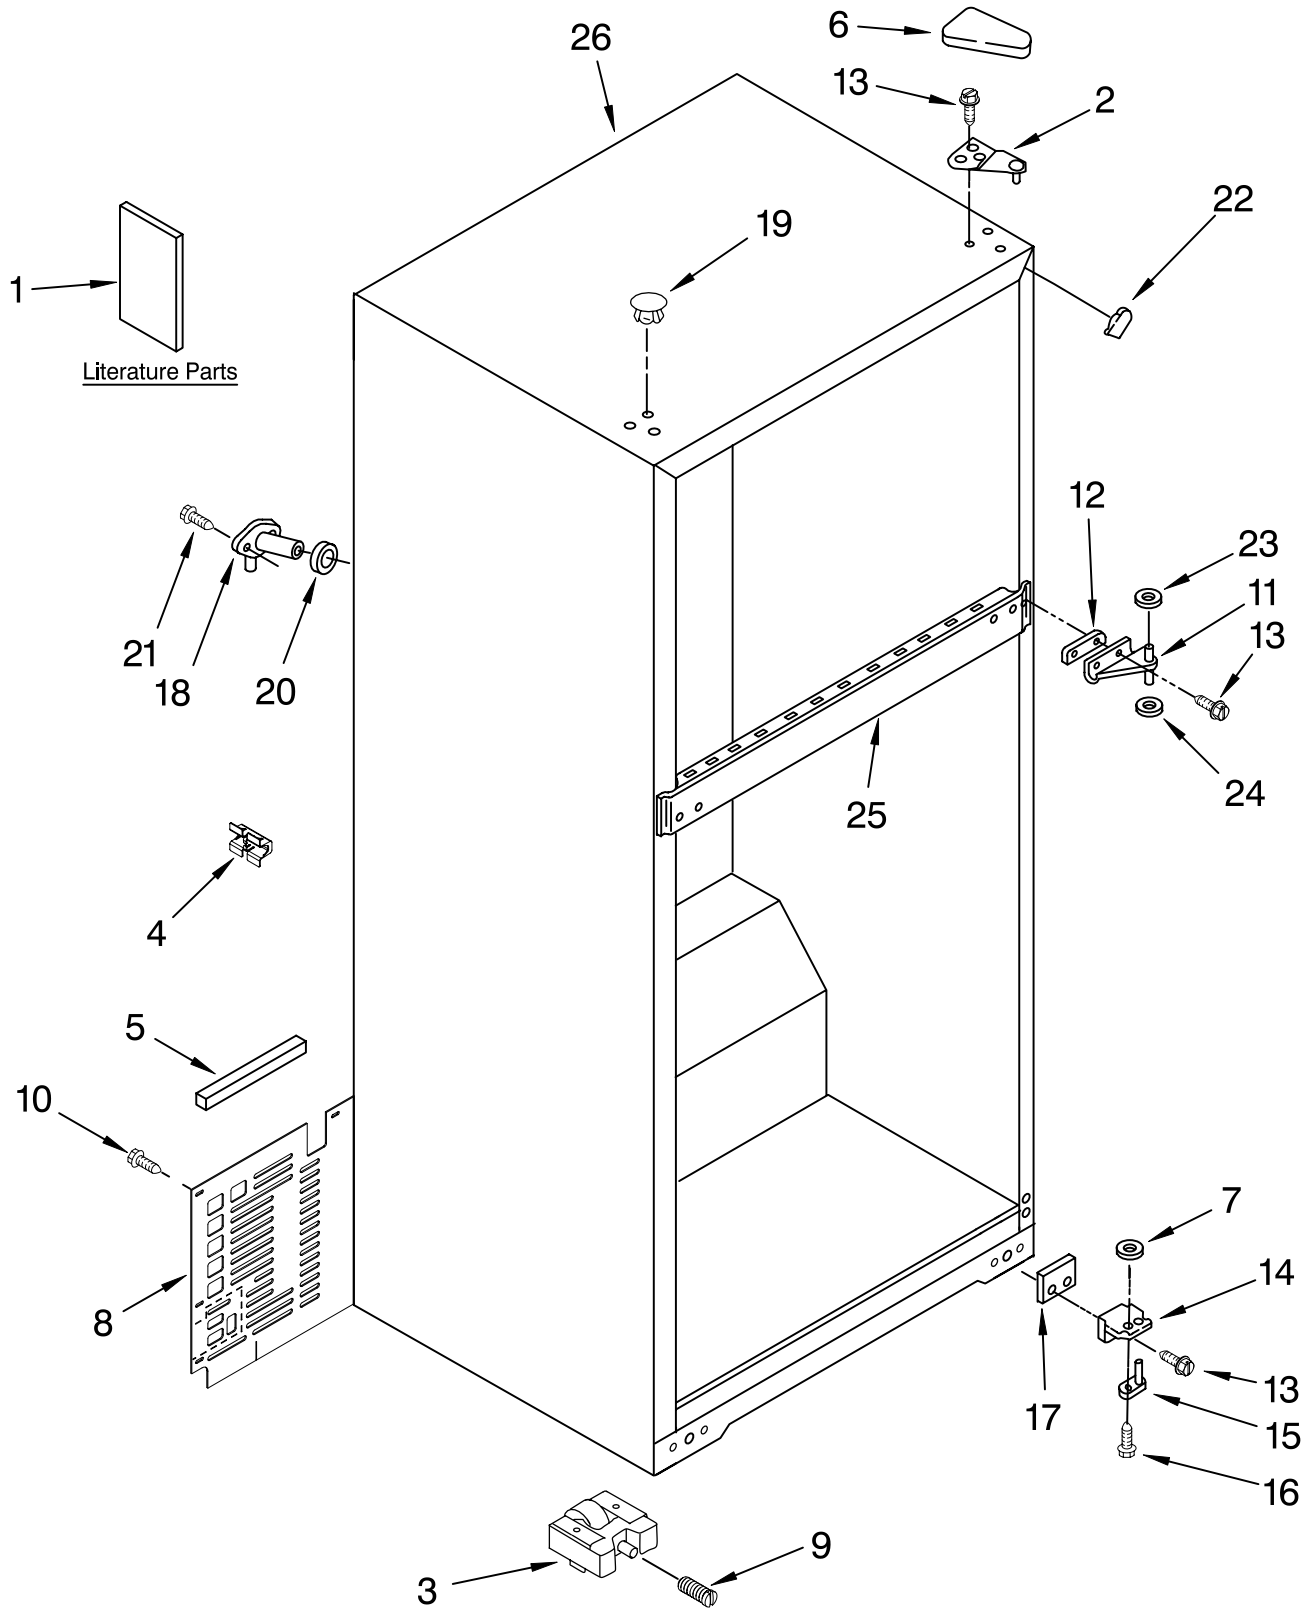

CABINET PARTS

For Models: ER8AHMXRQ01, ER8AHMXRB01, ER8AHMXRL01
(White) (Black) (Satina)

REFRIGERATOR

FOR ORDERING INFORMATION REFER TO PARTS PRICE LIST

CABINET PARTS

For Models: ER8AHMXRQ01, ER8AHMXRB01, ER8AHMXRL01
(White) (Black) (Satina)

Illus. No.	Part No.	DESCRIPTION
1		Literature Parts
	2265591	Service & Wiring Sheet
	2316016	Use & Care Guide
	628370	Modular Icemaker Service Sheet
	2266573	Energy Guide

Following May Be Purchased

DO-IT-YOURSELF REPAIR MANUALS

	677969	Do-It-Yourself Manual, Ref./ Fzr.
2	2261963	Hinge Butt, Top
3	2217757	Roller, Front
4	2266506	Spacer-Back-CB
5	2264535	Foam Block
6		Cover, Hinge
	2213360	White
	2213363	Black
7	488296	Washer
8	2266389	Cover, Unit
9	2222100	Screw
10	489442	Screw
11	2166086	Hinge, Center
12		Shim, Hinge Center
	2166043	White
	2215385	Black
13	489497	Screw
14	2221926	Hinge Butt, Bottom
15	9791682	Hinge-Pin, Bottom
16	3428970	Screw
17	2201567	Shim, Bottom Hinge
18	2174760	Fitting, Water Tube
19		Hole Plug (6)
	2201012	White
	2183998	Black
20	1106508	Seal
21	2262176	Screw
22		Corner Filler
	2166003	White
	2215384	Black
23	489341	Washer
24	487802	Washer 7/64
25		Rail, Center (Not Serviced)
26		Cabinet (Not a Serviceable Part)

FOR ORDERING INFORMATION REFER TO PARTS PRICE LIST