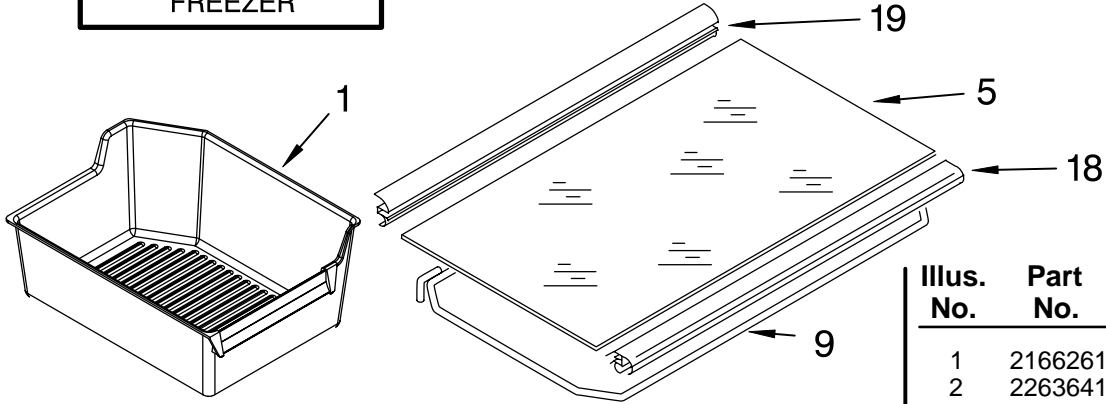

# SHELF PARTS

For Models: ER8AHMXRQ01, ER8AHMXRB01, ER8AHMXRL01

(White)

(Black)

(Satina)

**FREEZER**

**REFRIGERATOR**

Illus. No.	Part No.	DESCRIPTION
1	2166261	Pan, Ice Cube
2	2263641	Shelf
3	2262441	Glass Cover
4	2263086	Crisper Pan (Includes Items 15, 16 & 17)
5	2262442	Glass, Shelf
8	2222031	Cover, Crisper
9	2252848	Shelf-Frame, Wire
12	2263087	Trim, Meat Pan
13	2256601	Holder, Meat Pan
14	2263088	Meat Pan (Includes Illus. 12)
15	2212446	Body, Humidity Control
16	2176222	Slide, Humidity Control
17	2263085	Trim, Crisper Pan
18	2215011	Trim, Shelf (Front)
19	2215010	Trim, Shelf (Rear)