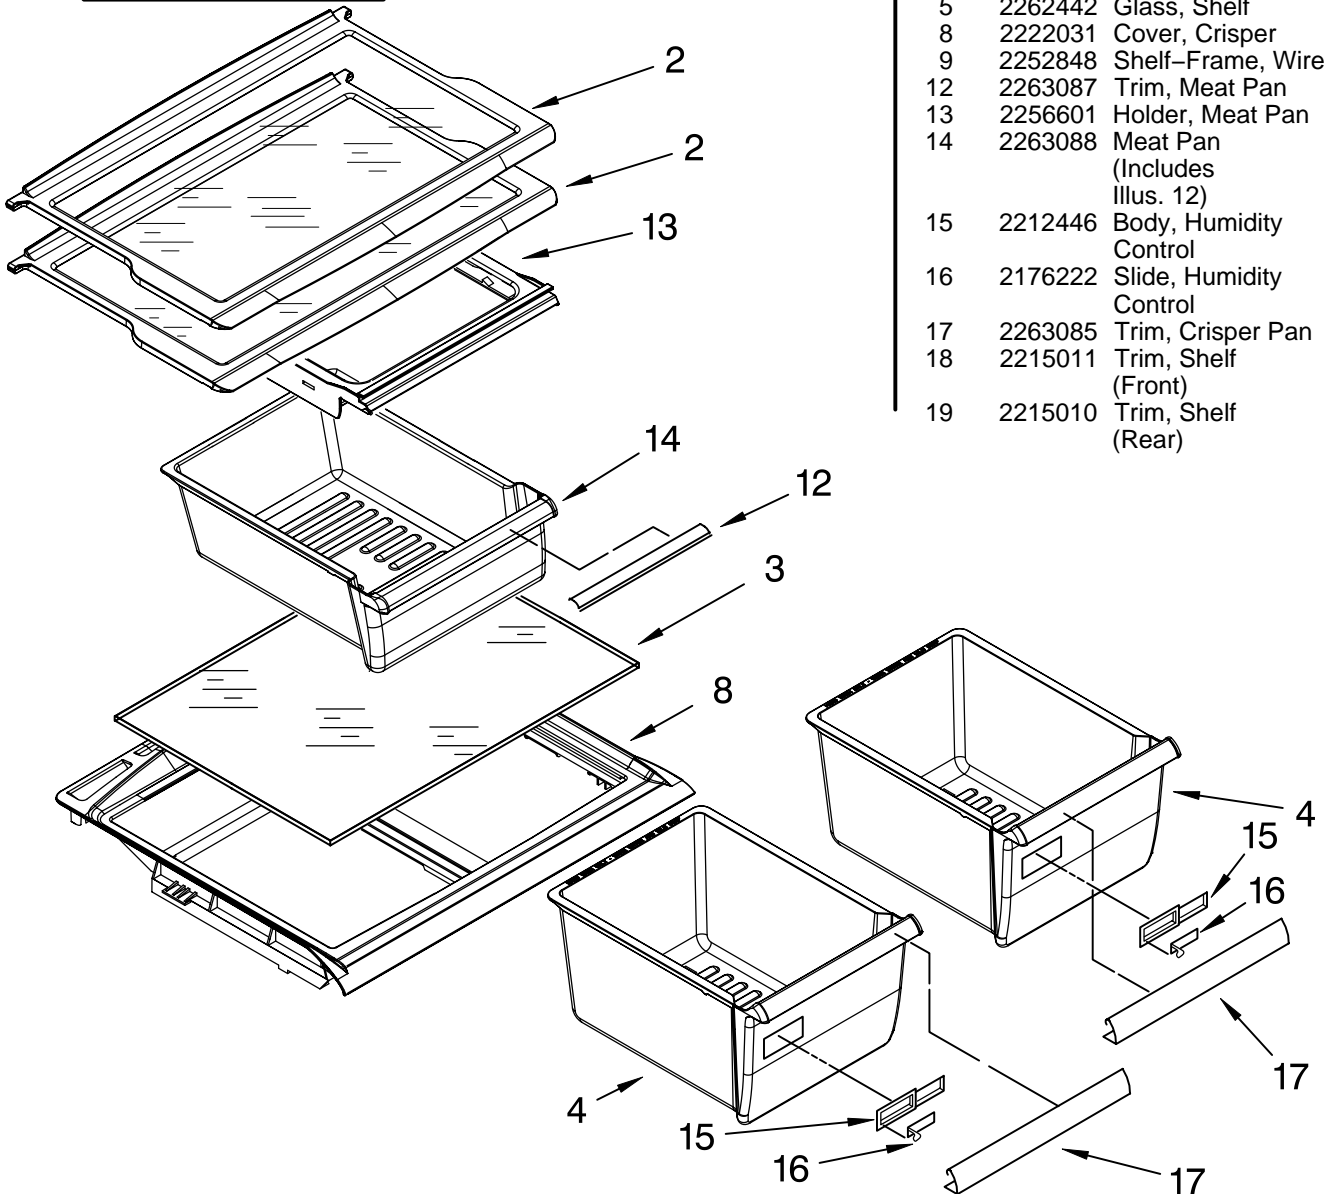

# SHELF PARTS

For Models: ER8AHMXRQ01, ER8AHMXRB01, ER8AHMXRL01

(White)

(Black)

(Satina)

**FREEZER**

**REFRIGERATOR**

Illus. No.	Part No.	DESCRIPTION
1	2166261	Pan, Ice Cube
2	2263641	Shelf
3	2262441	Glass Cover
4	2263086	Crisper Pan (Includes Items 15, 16 & 17)
5	2262442	Glass, Shelf
8	2222031	Cover, Crisper
9	2252848	Shelf-Frame, Wire
12	2263087	Trim, Meat Pan
13	2256601	Holder, Meat Pan
14	2263088	Meat Pan (Includes Illus. 12)
15	2212446	Body, Humidity Control
16	2176222	Slide, Humidity Control
17	2263085	Trim, Crisper Pan
18	2215011	Trim, Shelf (Front)
19	2215010	Trim, Shelf (Rear)