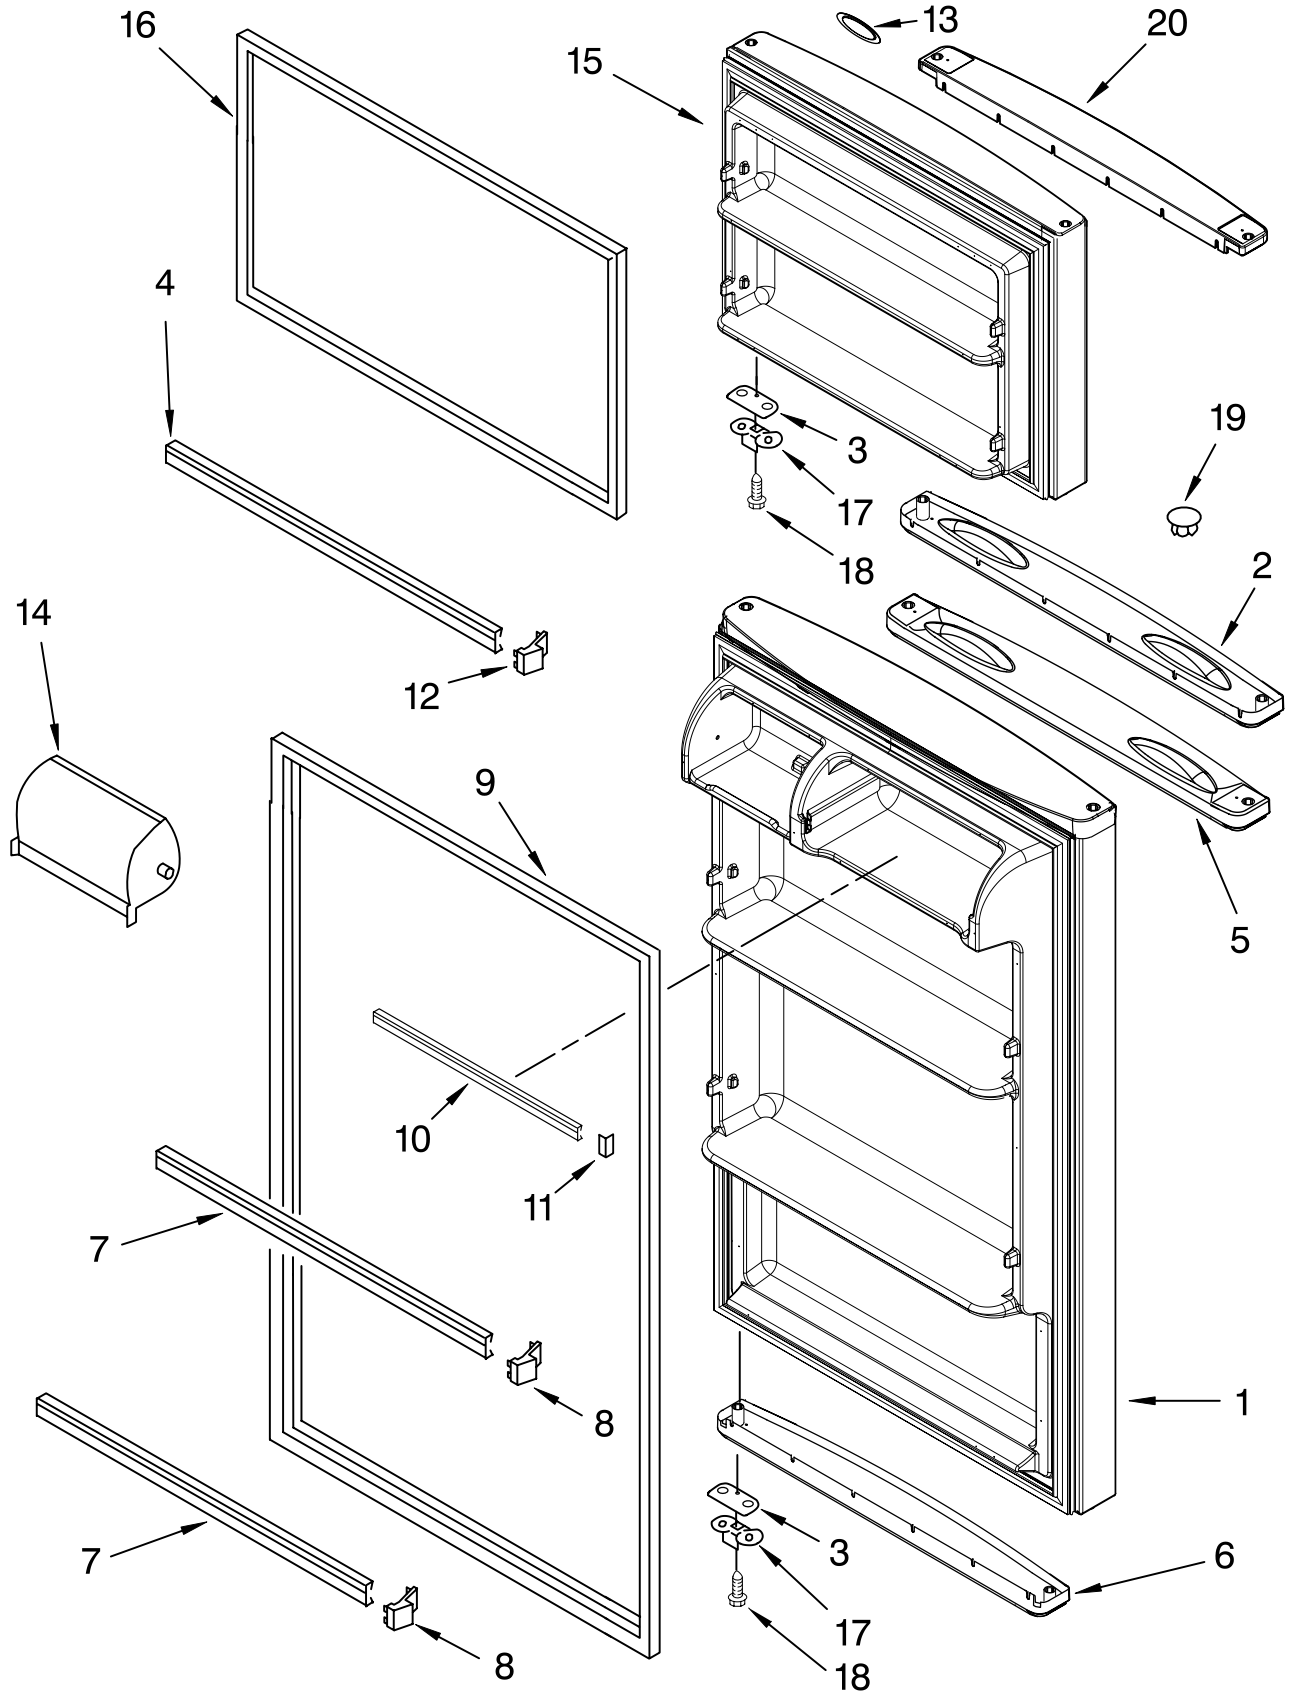

CABINET PARTS

For Models: ER8AHMXRQ01, ER8AHMXRB01, ER8AHMXRL01
(White) (Black) (Satina)

Illus. No.	Part No.	DESCRIPTION
1		Literature Parts
	2265591	Service & Wiring Sheet
	2316016	Use & Care Guide
	628370	Modular Icemaker Service Sheet
	2266573	Energy Guide

Following May Be Purchased

DO-IT-YOURSELF REPAIR MANUALS

	677969	Do-It-Yourself Manual, Ref./ Fzr.
2	2261963	Hinge Butt, Top
3	2217757	Roller, Front
4	2266506	Spacer-Back-CB
5	2264535	Foam Block
6		Cover, Hinge
	2213360	White
	2213363	Black
7	488296	Washer
8	2266389	Cover, Unit
9	2222100	Screw
10	489442	Screw
11	2166086	Hinge, Center
12		Shim, Hinge Center
	2166043	White
	2215385	Black
13	489497	Screw
14	2221926	Hinge Butt, Bottom
15	9791682	Hinge-Pin, Bottom
16	3428970	Screw
17	2201567	Shim, Bottom Hinge
18	2174760	Fitting, Water Tube
19		Hole Plug (6)
	2201012	White
	2183998	Black
20	1106508	Seal
21	2262176	Screw
22		Corner Filler
	2166003	White
	2215384	Black
23	489341	Washer
24	487802	Washer 7/64
25		Rail, Center (Not Serviced)
26		Cabinet (Not a Serviceable Part)

FOR ORDERING INFORMATION REFER TO PARTS PRICE LIST

DOOR PARTS

For Models: ER8AHMXRQ01, ER8AHMXRB01, ER8AHMXRL01
(White) (Black) (Satina)

FOR ORDERING INFORMATION REFER TO PARTS PRICE LIST