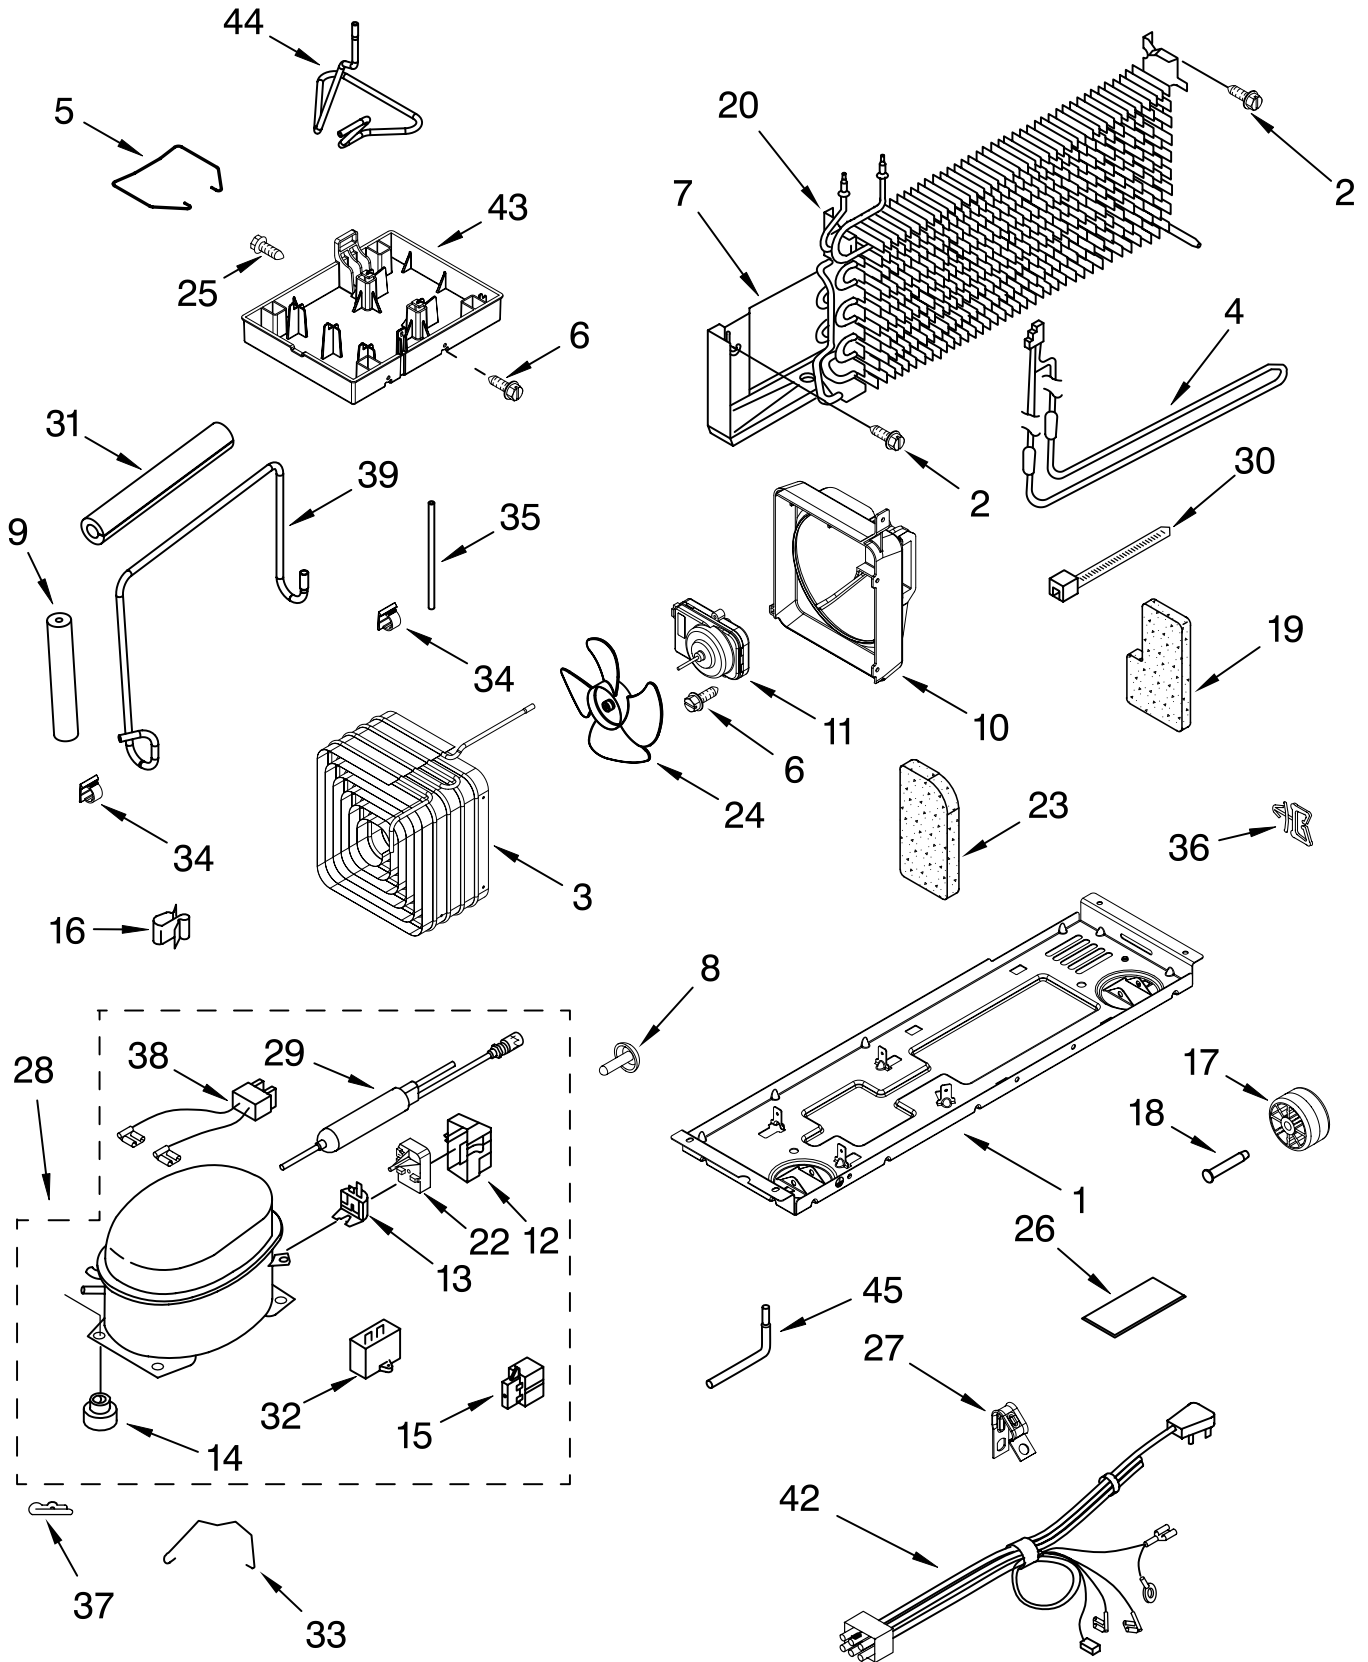

UNIT PARTS

For Models: ER8AHKXRQ02, ER8AHKXRB02, ER8AHKXRL02, ER8AHKXRS02
(White) (Black) (Satina) (Stainless Steel)

FOR ORDERING INFORMATION REFER TO PARTS PRICE LIST

UNIT PARTS

For Models: ER8AHKXRQ02, ER8AHKXRB02, ER8AHKXRL02, ER8AHKXRS02
(White) (Black) (Satina) (Stainless Steel)

Illus. No.	Part No.	DESCRIPTION	Illus. No.	Part No.	DESCRIPTION	Illus. No.	Part No.	DESCRIPTION
1	W10127456	Support Plate, Compressor	23	2262192	Wedge, Evaporator	45	VS20001	Tube, Process
2	489442	Screw	24	2264129	Fan Blade	Following Parts Not Illustrated and Optional Parts Not Included		
3	2264004	Condenser	25	2264841	Screw	978025		Valve, Access (1/4")
4	2176942	Heater, Defrost	26	2266360	Shield-Electrical	978026		Valve, Access (5/16")
5	2264835	Clip, Condensor	27	549193	Clamp, Cord	978027		Valve, Access (3/8")
6	8533859	Screw	28	2217634	Compressor (Includes Items 12,13,14,15,29 32 & 38)	978028		Valve, Access (1/2")
7	2319224	Heat Shield				978029		Valve, Access (5/8")
8	2264516	Snap Rivet	29		Drier	978030		Valve, Access (3/4")
9	2161302	Sleeve				876764		Valve, Access (3/16")
10	2263929	Air Baffle	30	2317845	Service	REFRIGERANT CHARGE		
11	2188875	Motor, Condensor	31	2263990	Strap			3.75 Ozs. (R134A)
12	4387731	Cover (Service Only)	32	2264838	Sleeve			
13	4390624	Overload (Service Only)			Capacitor			
14		Grommet			2264017 Production			
	2264447	Production	33	1118576	Service			
	4387558	Service	34	2212996	Bale Strap			
15	2225929	Start Relay (Service Only)	35	1114718	Clip, Wiring			
16	939054	Clip, Wire	36	2264278	Tube, Drain			
17	2150304	Roller	37	2266467	Clip-Harness			
18	2264756	Axle, Rivet	38	24364001	Clip, Compressor			
19	2262191	Wedge, Evaporator	39	4387765	Wire Assembly (Service Only)			
20	2263920	Evaporator Assy.			2264131 Extension, Tube-Heat			
22	2225929	Start- Device Combination (Start Relay and Overload for Production Compressor Only)	42	2263753	Wire Assy. Unit			
			43	2263928	Evaporator Tray			
			44	2316181	Tube, Discharge			

FOR ORDERING INFORMATION REFER TO PARTS PRICE LIST