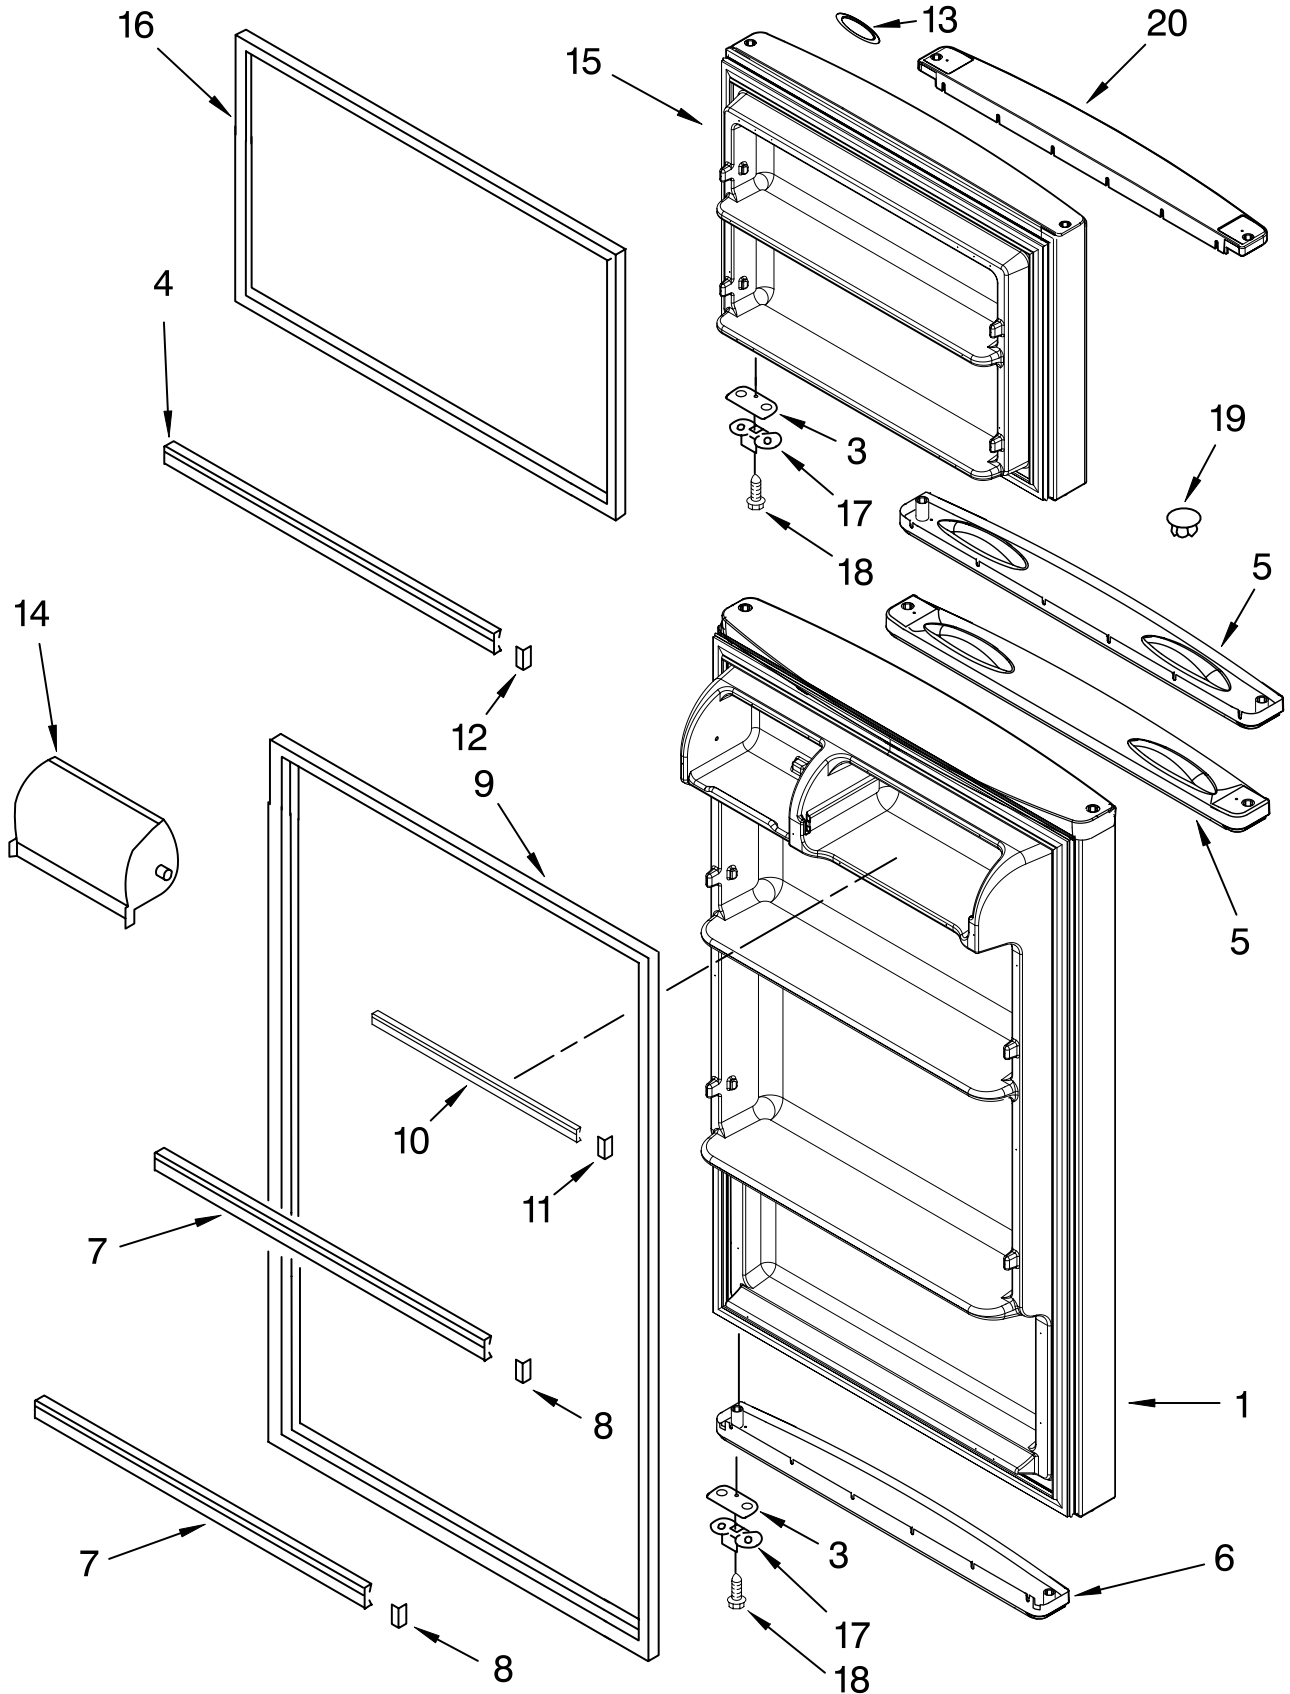

CABINET PARTS

For Models: ER8AHKXRQ02, ER8AHKXRB02, ER8AHKXRL02, ER8AHKXRS02
(White) (Black) (Satina) (Stainless Steel)

Illus. No.	Part No.	DESCRIPTION
1		Literature Parts
	2265591	Service & Wiring Sheet
	2316016	Use & Care Guide
	W10130119	Energy Guide

Following May Be Purchased

DO-IT-YOURSELF REPAIR MANUALS

	677969	Do-It-Yourself Manual, Ref./ Fzr.
2	2261963	Hinge Butt, Top
3	2324094	Roller, Front
4	487996	Cap, Bushing
5	2264535	Foam Block
6		Cover, Hinge
	2213360	White
	2213363	Black
7	488296	Washer
8	2264132	Cover, Unit
9	2222100	Screw
10	489442	Screw
11	2266506	Spacer-Back-CB
12	2166086	Hinge, Center
13		Shim, Hinge Center
	2166043	White
	2215385	Black
14	489497	Screw
15	2221926	Hinge Butt, Bottom
16	9791682	Hinge-Pin, Bottom
17	3428970	Screw
18	2201567	Shim, Bottom Hinge
19	2174760	Fitting, Water Tube
20		Hole Plug (6)
	2201012	White
	2183998	Black
21	1106508	Seal
22	2262176	Screw
23		Corner Filler
	2166003	White
	2215384	Black
24	489341	Washer
25	487576	Washer 7/64
26		Rail, Center (Not Serviced)
27		Cabinet (Not a Serviceable Part)

FOR ORDERING INFORMATION REFER TO PARTS PRICE LIST

DOOR PARTS

For Models: ER8AHKXRQ02, ER8AHKXRB02, ER8AHKXRL02, ER8AHKXRS02
(White) (Black) (Satina) (Stainless Steel)

FOR ORDERING INFORMATION REFER TO PARTS PRICE LIST