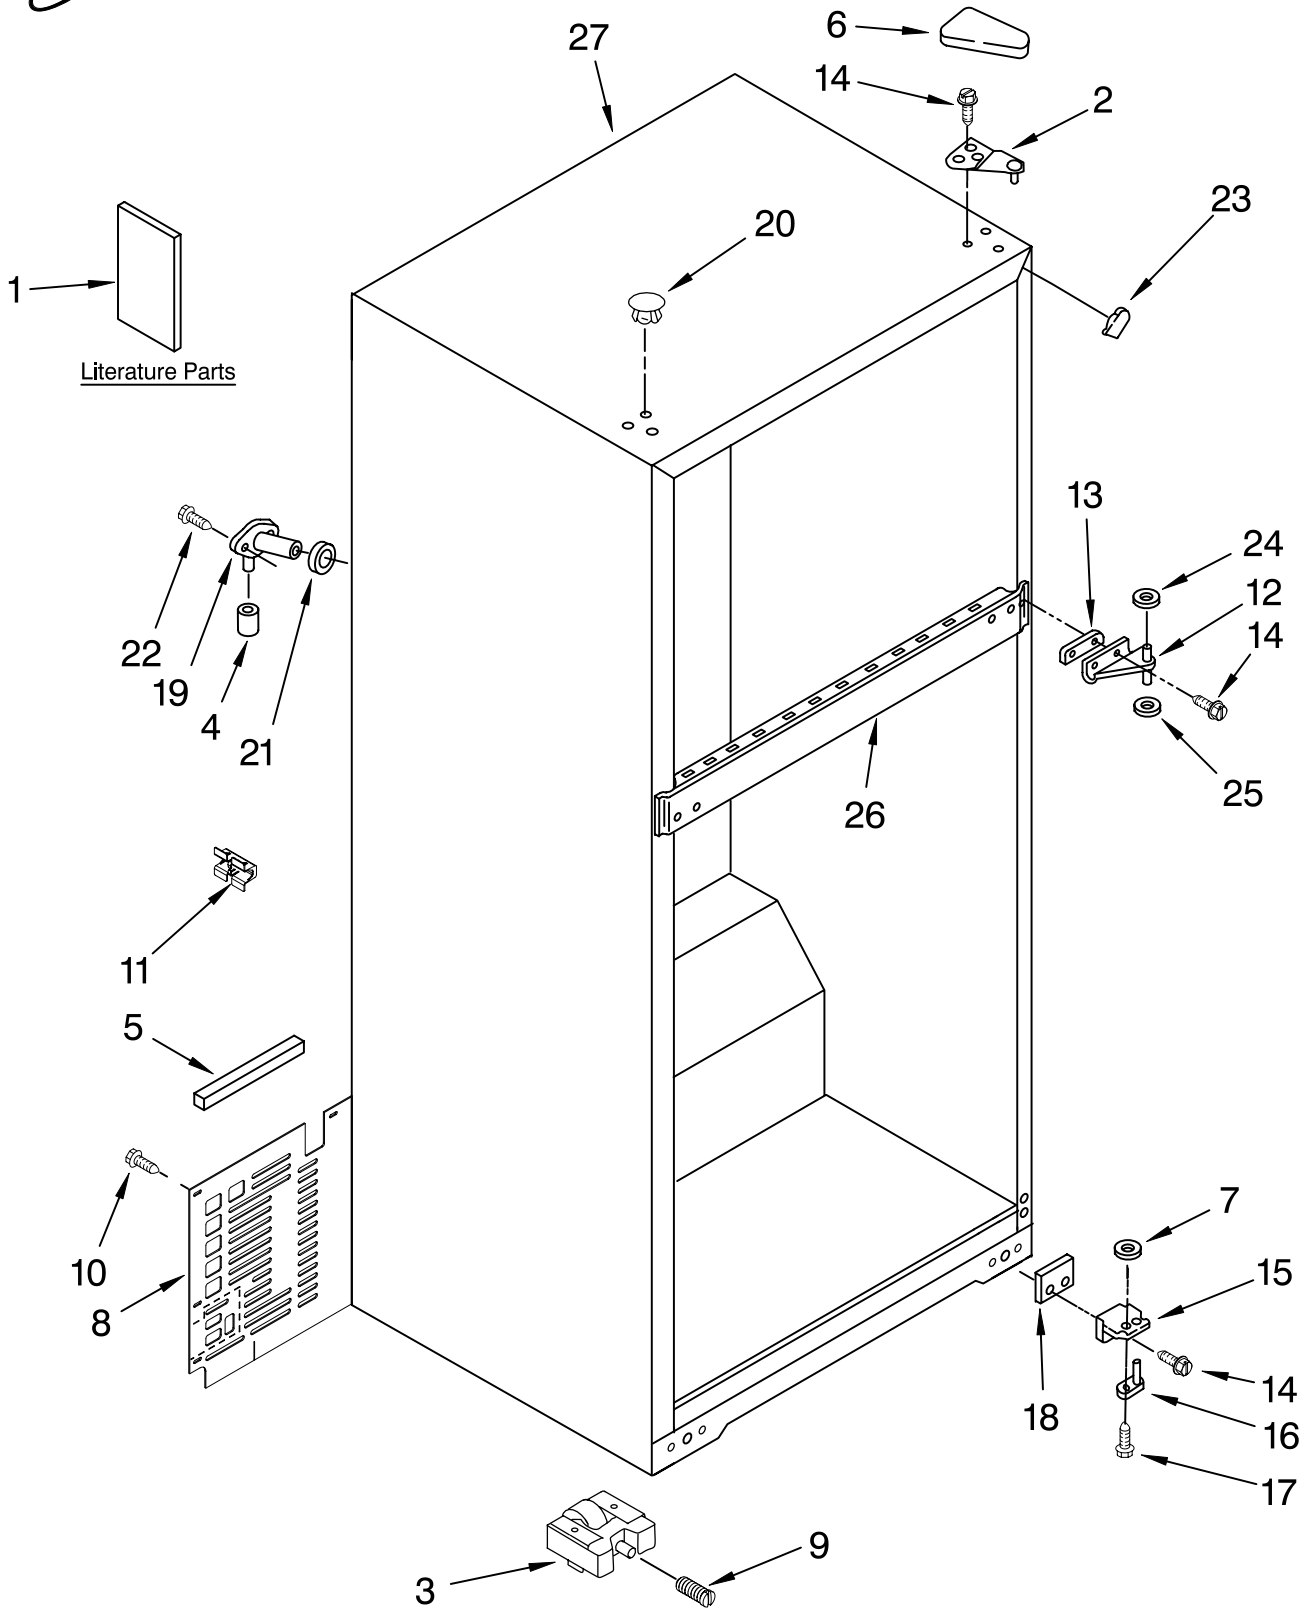

CABINET PARTS

REFRIGERATOR

For Models: ER8AHKXRQ02, ER8AHKXRB02, ER8AHKXRL02, ER8AHKXRS02
(White) (Black) (Satina) (Stainless Steel)

FOR ORDERING INFORMATION REFER TO PARTS PRICE LIST

CABINET PARTS

For Models: ER8AHKXRQ02, ER8AHKXRB02, ER8AHKXRL02, ER8AHKXRS02
(White) (Black) (Satina) (Stainless Steel)

Illus. No.	Part No.	DESCRIPTION
1		Literature Parts
	2265591	Service & Wiring Sheet
	2316016	Use & Care Guide
	W10130119	Energy Guide

Following May Be Purchased

DO-IT-YOURSELF REPAIR MANUALS

	677969	Do-It-Yourself Manual, Ref./ Fzr.
2	2261963	Hinge Butt, Top
3	2324094	Roller, Front
4	487996	Cap, Bushing
5	2264535	Foam Block
6		Cover, Hinge
	2213360	White
	2213363	Black
7	488296	Washer
8	2264132	Cover, Unit
9	2222100	Screw
10	489442	Screw
11	2266506	Spacer-Back-CB
12	2166086	Hinge, Center
13		Shim, Hinge Center
	2166043	White
	2215385	Black
14	489497	Screw
15	2221926	Hinge Butt, Bottom
16	9791682	Hinge-Pin, Bottom
17	3428970	Screw
18	2201567	Shim, Bottom Hinge
19	2174760	Fitting, Water Tube
20		Hole Plug (6)
	2201012	White
	2183998	Black
21	1106508	Seal
22	2262176	Screw
23		Corner Filler
	2166003	White
	2215384	Black
24	489341	Washer
25	487576	Washer 7/64
26		Rail, Center (Not Serviced)
27		Cabinet (Not a Serviceable Part)

FOR ORDERING INFORMATION REFER TO PARTS PRICE LIST