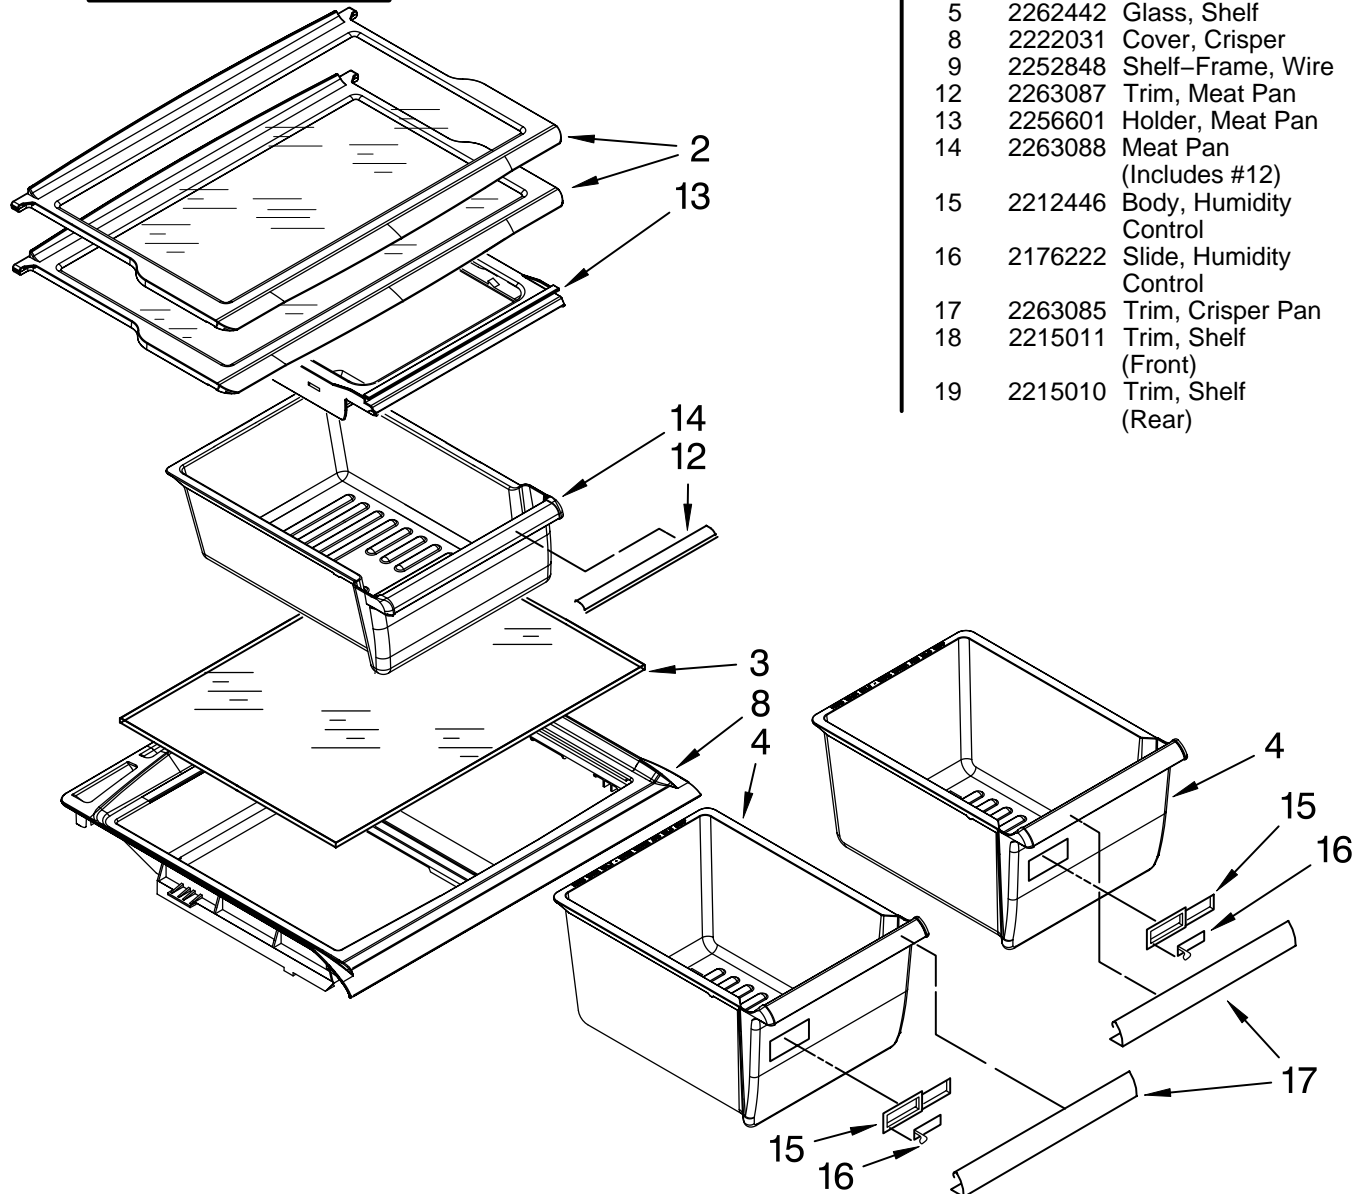

Illus. No.	Part No.	DESCRIPTION
1	2201793	Ice Tray (2)
2	2263641	Shelf
3	2262441	Glass Cover
4	2263086	Crisper Pan
		(Includes Items 15, 16 & 17)
5	2262442	Glass, Shelf
8	2222031	Cover, Crisper
9	2252848	Shelf-Frame, Wire
12	2263087	Trim, Meat Pan
13	2256601	Holder, Meat Pan
14	2263088	Meat Pan
		(Includes #12)
15	2212446	Body, Humidity Control
16	2176222	Slide, Humidity Control
17	2263085	Trim, Crisper Pan
18	2215011	Trim, Shelf (Front)
19	2215010	Trim, Shelf (Rear)