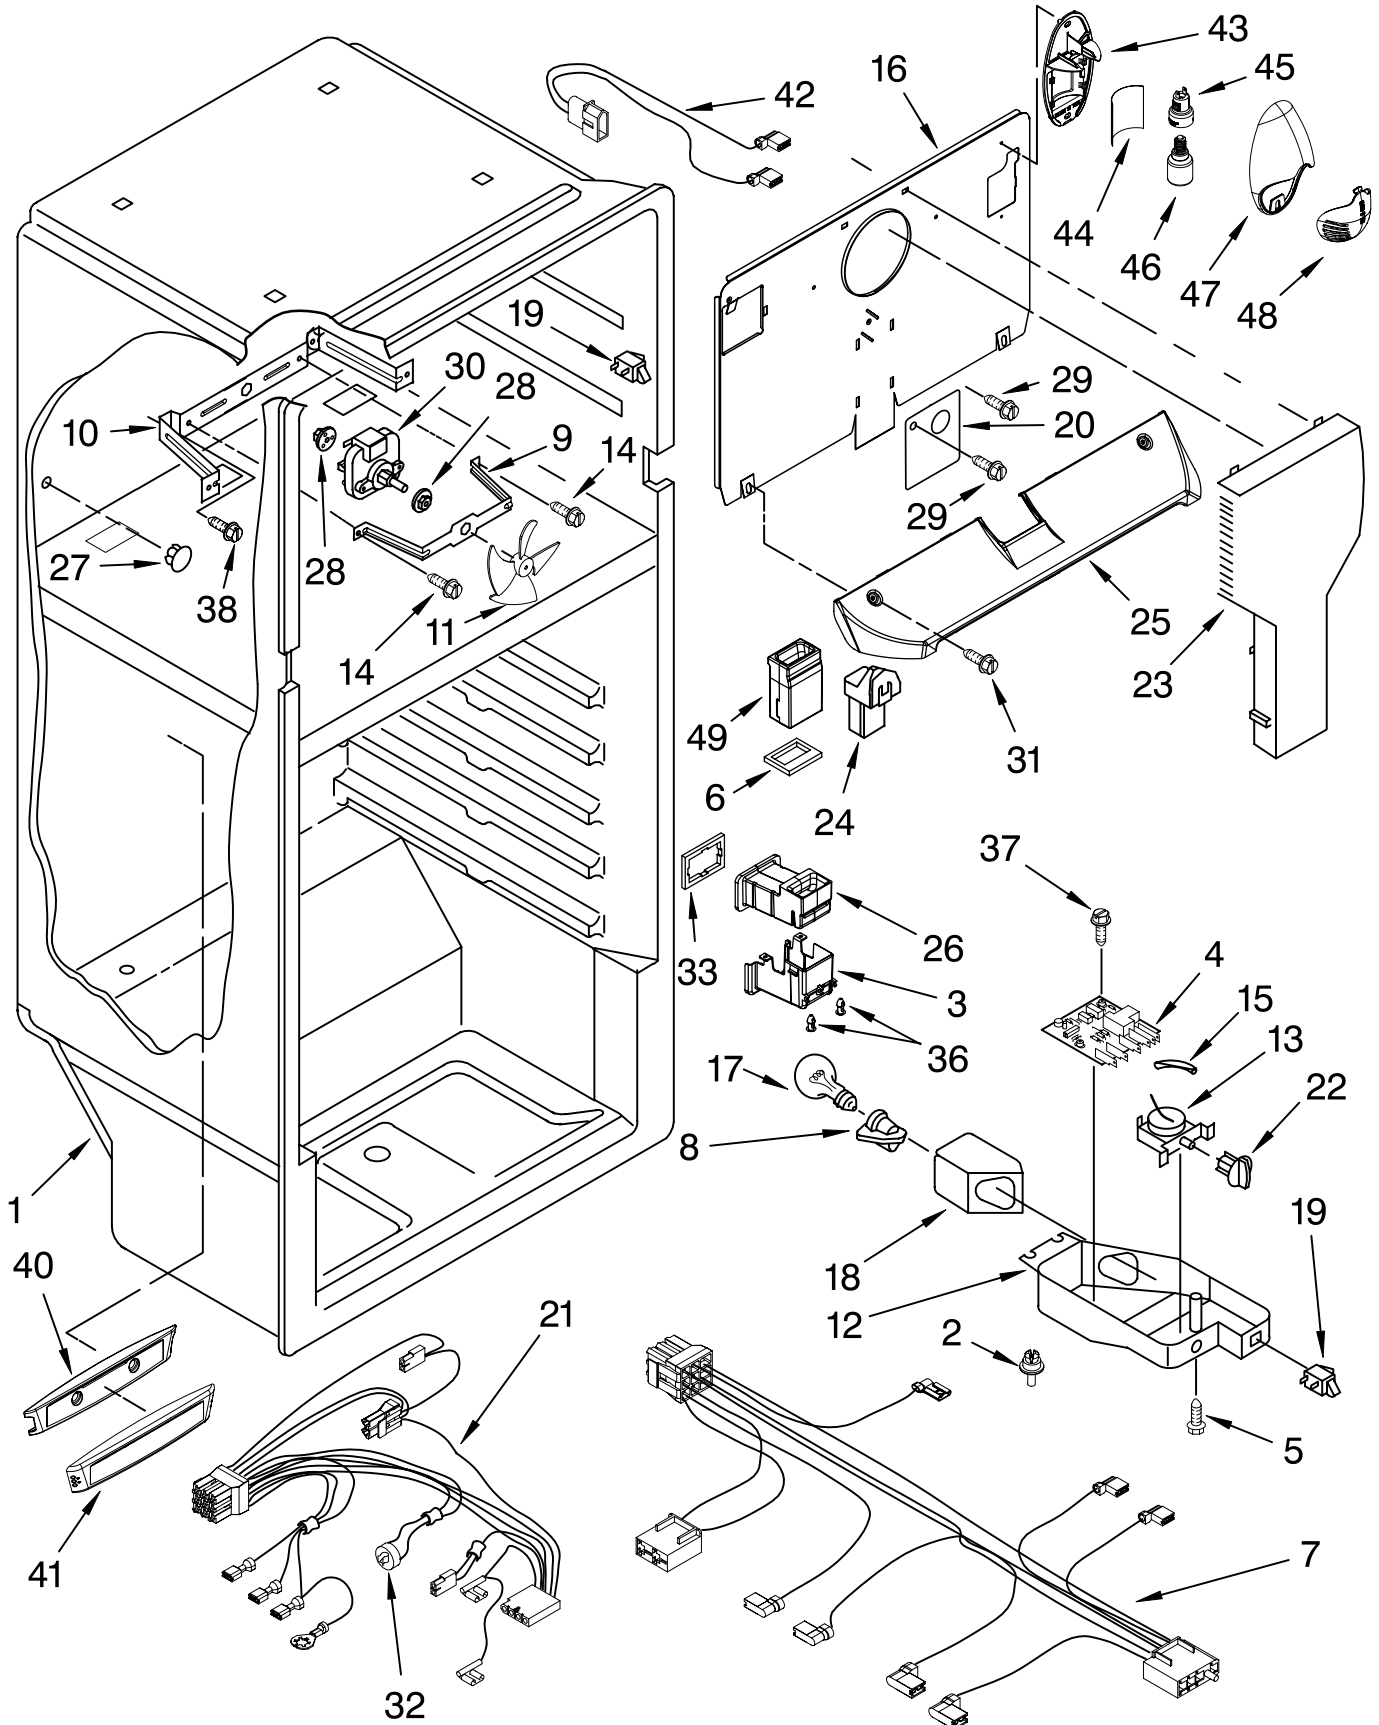

LINER PARTS

For Models: ER8AHKXRQ02, ER8AHKXRB02, ER8AHKXRL02, ER8AHKXRS02
(White) (Black) (Satina) (Stainless Steel)

FOR ORDERING INFORMATION REFER TO PARTS PRICE LIST

LINER PARTS

For Models: ER8AHKXRQ02, ER8AHKXRB02, ER8AHKXRL02, ER8AHKXRS02
(White) (Black) (Satina) (Stainless Steel)

Illus. No.	Part No.	DESCRIPTION	Illus. No.	Part No.	DESCRIPTION	Illus. No.	Part No.	DESCRIPTION
1		Liner (Not A Serviceable Part)	15	1118680	Thermostat Tube Barrier	31	2262178	Screw
2	939962	Rivet	16	2264715	Cover, Evaporator	32	2266067	Defrost, BI-Metal
3	2252837	Cover, Air Diffuser	17	2252970	Light Bulb	33	2252846	Gasket, Body Air Diffuser
4	2303825	Adaptive Defrost Control	18	9791702	Light Shield	36	2256983	Rivet
5	489174	Screw	19	1118894	Rocker Arm Switch	37	488693	Screw
6	2263075	Gasket, Air Duct	20	2217784	Cover, Hole	38	489442	Screw
7	2262434	Wire Assembly Control Box	21	2319444	Wiring, Freezer (Includes Item 32)	40	2256958	Insulation (4)
8	2162085	Socket, Light	22	2202885	Control Knob	41	2263082	Grill (4)
9	2197404	Fan Support Bracket	23	9790408	Air Tower	42	2261879	Wiring Harness, Freezer Light
10	2197405	Fan Mounting Bracket	24	2197052	Hood And Foil Assembly	43	2256949	Light Holder
11	2169142	Fan Blade	25	2261978	Cover, Air Return	44	2256948	Deflector, Light
12	2263083	Control Box	26	2252834	Air Diffuser	45	2263413	Light Socket
13	2325701	Thermostat	27	941839	Hole Plug	46	R-31244	Light Bulb
14	489399	Screw	28	2264462	Grommet, Motor	47	2256946	Cover, Light Holder
			29	489478	Screw	48	2256947	Lens, Light
			30	2201212	Evaporator Fan Motor	49	2252831	Air Duct Assembly

FOR ORDERING INFORMATION REFER TO PARTS PRICE LIST