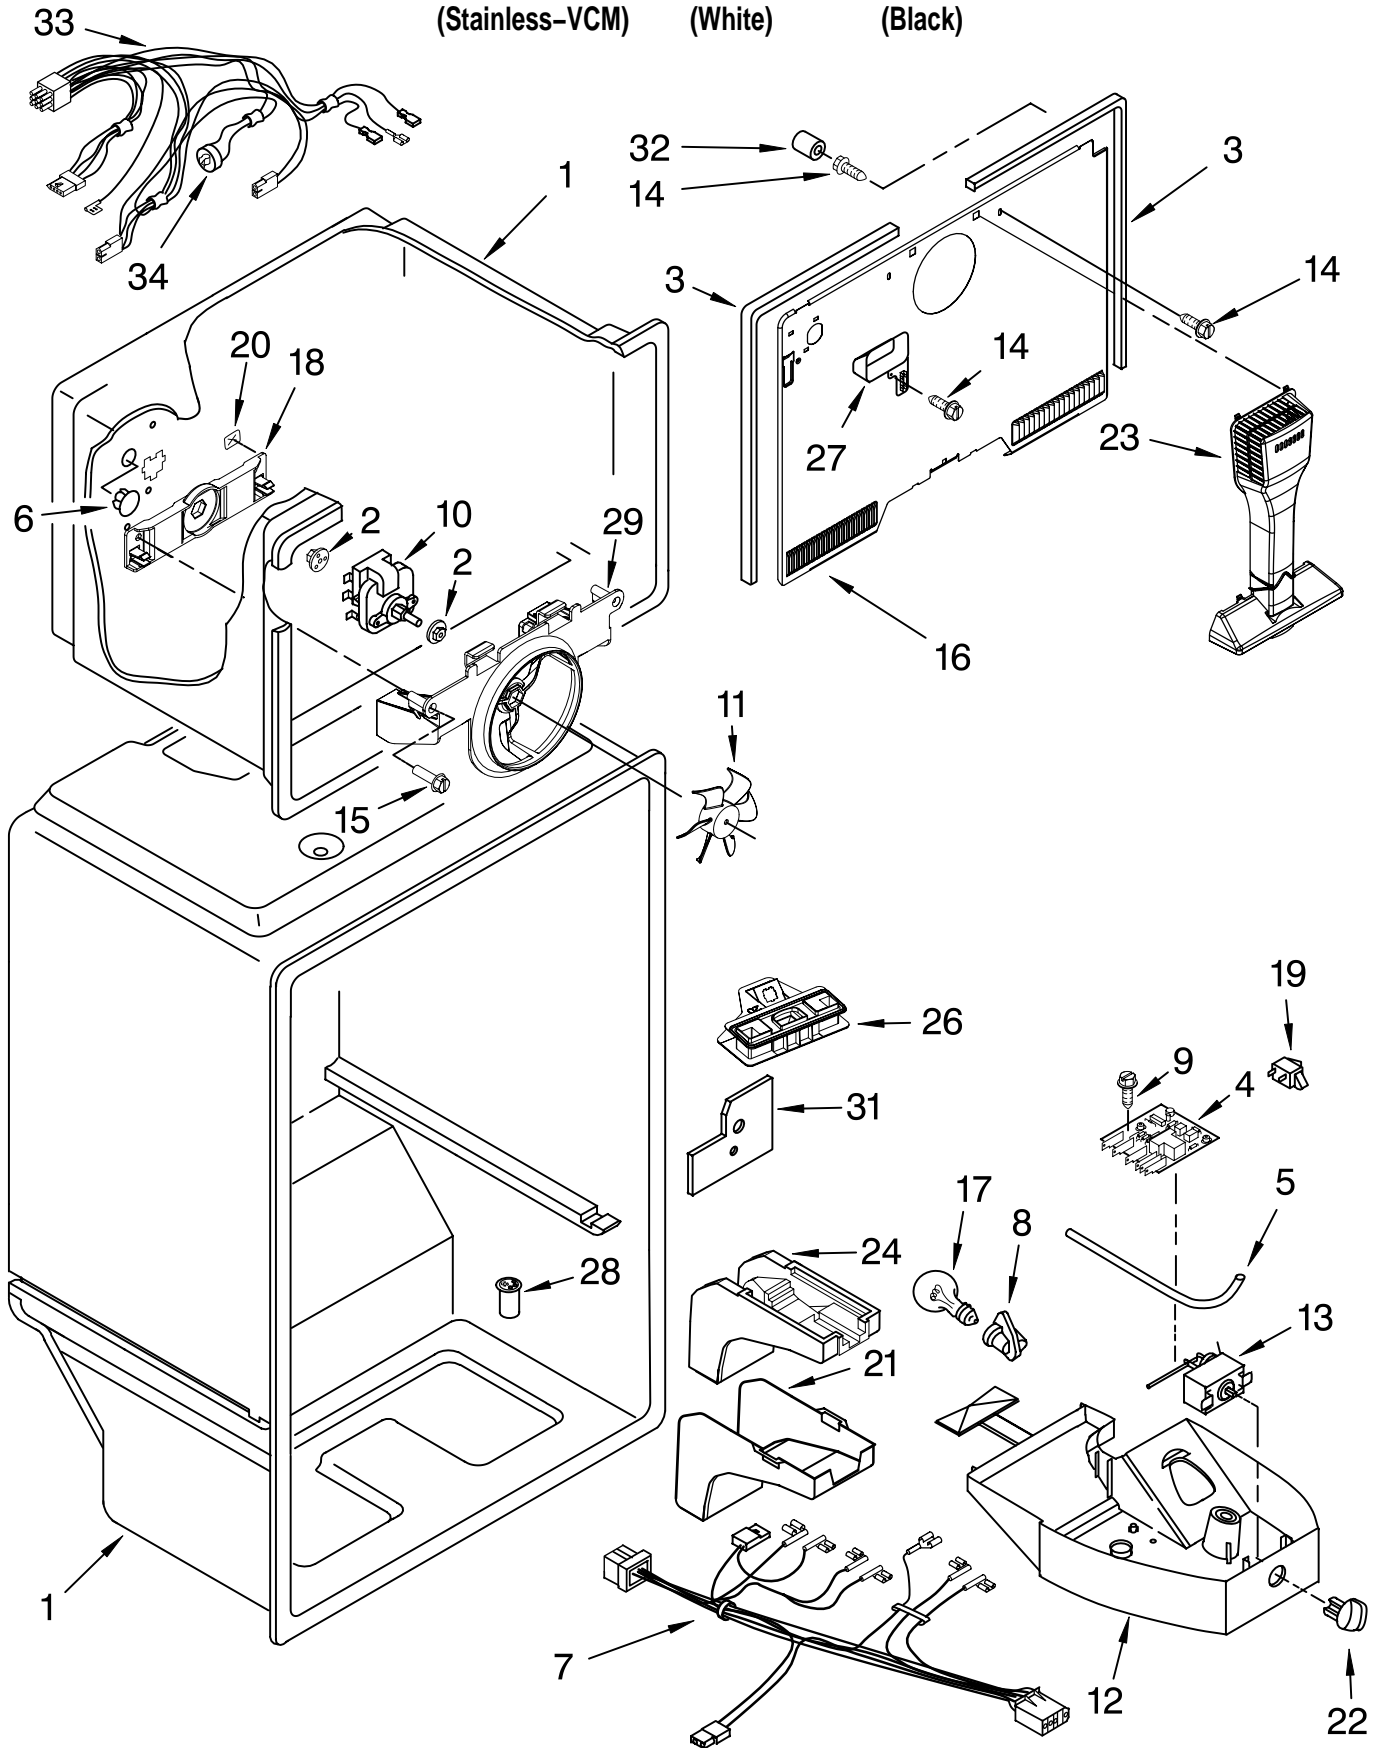

LINER PARTS

For Models: ER2MHKXPL06, ER2MHKXPQ06, ER2MHKXPB06
(Stainless-VCM) (White) (Black)

FOR ORDERING INFORMATION REFER TO PARTS PRICE LIST

LINER PARTS

For Models: ER2MHKXPL06, ER2MHKXPQ06, ER2MHKXPB06
(Stainless-VCM) (White) (Black)

Illus. No.	Part No.	DESCRIPTION
1		Liner (Not a Serviceable Part)
2	2197380	Grommet (2)
3	2254360	Gasket, Evaporator Cover (2)
4	2304099	Defrost Timer
5	2204640	Thermostat, Tube Barrier
6	941839	Hole Plug
7	2310077	Wire Assembly Control Box
8	2162085	Socket, Light
9	8534009	Screw (2)
10	2214986	Fan Motor
11	2163777	Fan Blade
12	2218380	Control Box
13	2225460	Thermostat
14	489478	Screw
15	488208	Screw
16	2254263	Cover, Evaporator
17	2160708	Light Bulb
18	2254454	Bracket Evap. Fan, Rear
19	1118894	Switch, Rocker Arm
20	2320183	Retainer-Screw (2)
21	2176281	Cover, Air Diffuser
22	2202885	Knob, Thermostat
23	2254354	Air Tower
24	2189452	Air Diffuser, Bottom
26	2212439	Air Separator Assembly
27	2205003	Cover, Hole
28	2210509	Valve-Tube, Body
29	2254453	Bracket, Fan Motor
31	2204639	Shield, Heat
32	487996	Cap
33	2310099	Wire Assembly Freezer Compartment (Includes Item 34)
34	2319915	Defrost, BI-Metal

FOR ORDERING INFORMATION REFER TO PARTS PRICE LIST