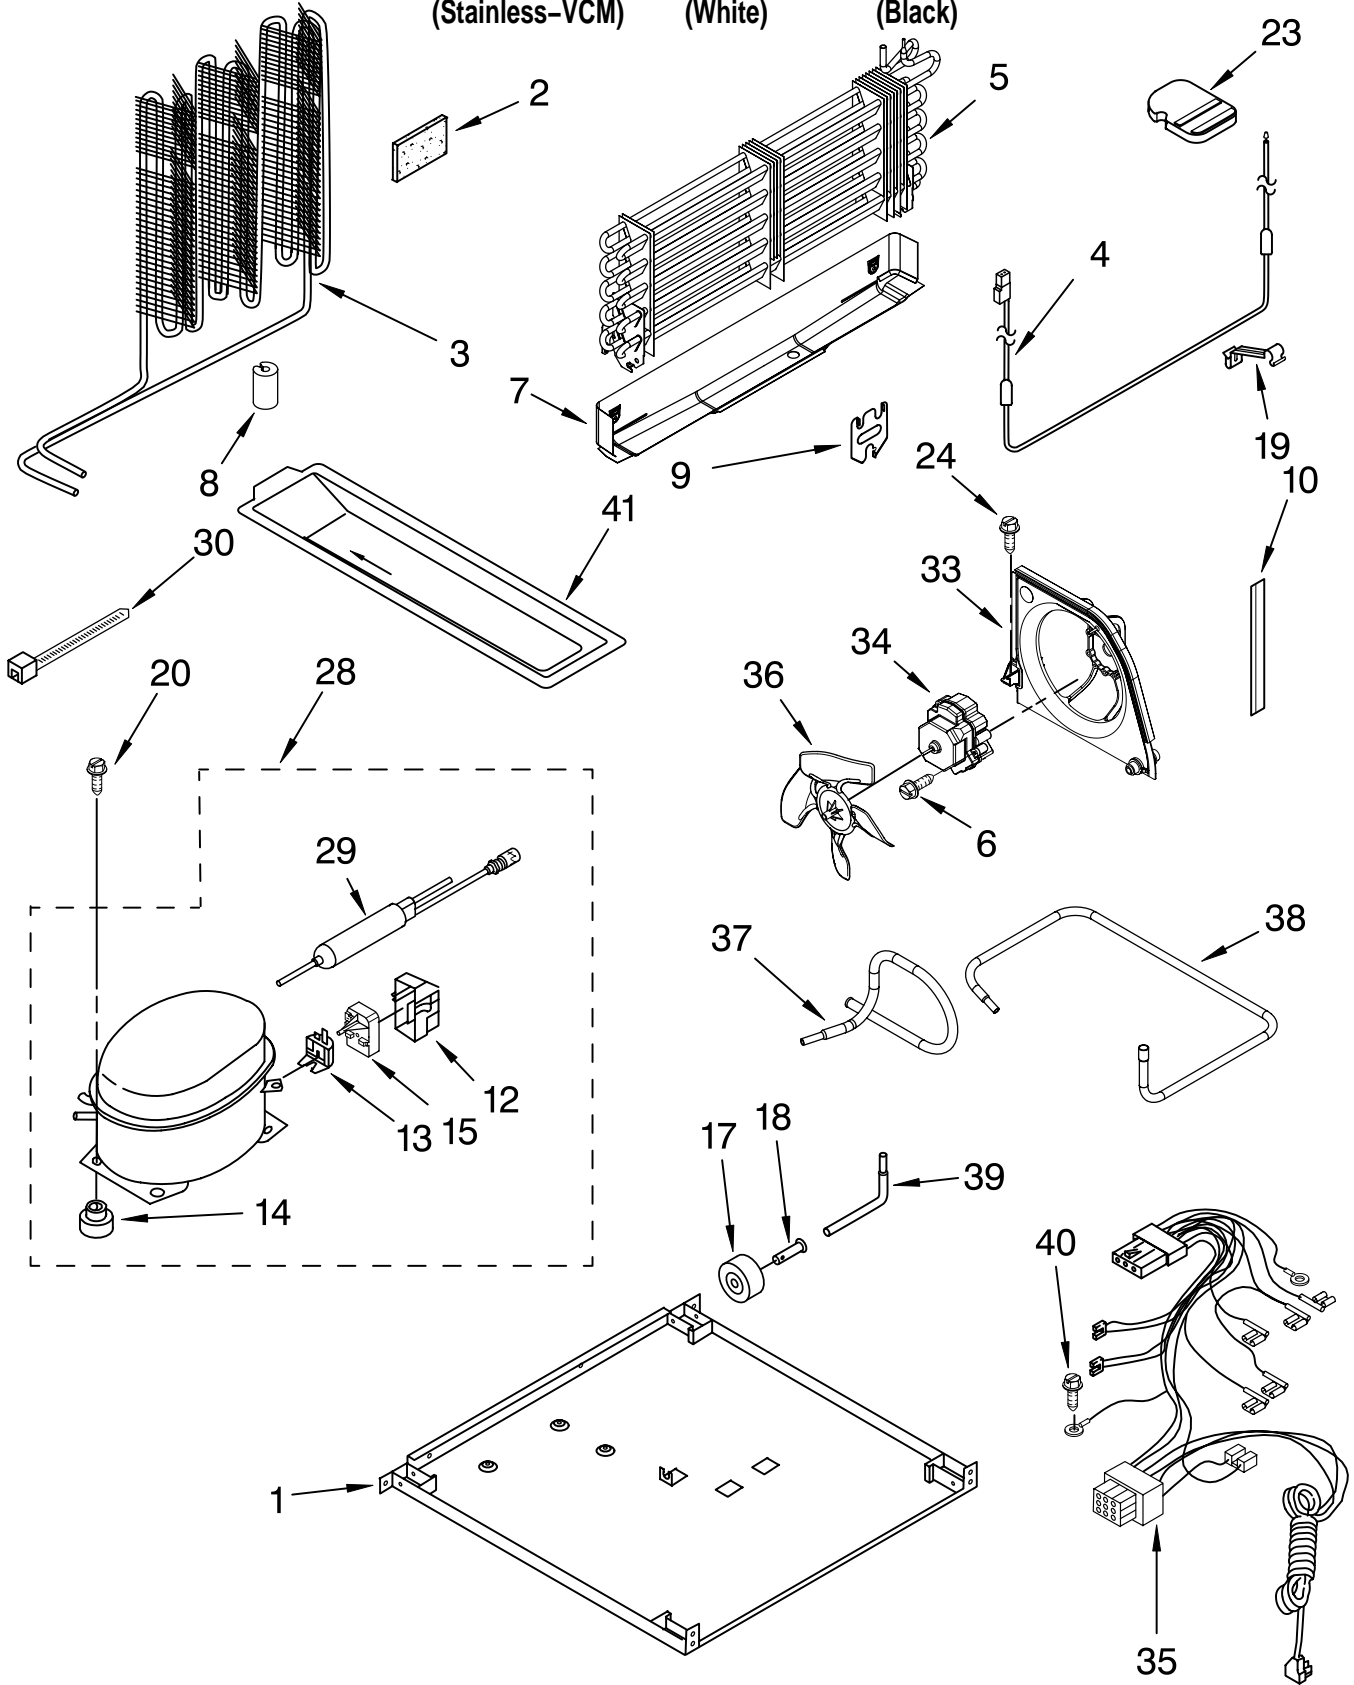

UNIT PARTS

For Models: ER2MHKXPL06, ER2MHKXPQ06, ER2MHKXPB06
(Stainless-VCM) (White) (Black)

FOR ORDERING INFORMATION REFER TO PARTS PRICE LIST

UNIT PARTS

For Models: ER2MHKXPL06, ER2MHKXPQ06, ER2MHKXPB06
(Stainless-VCM)   (White)   (Black)

Illus. No.	Part No.	DESCRIPTION	Illus. No.	Part No.	DESCRIPTION	Illus. No.	Part No.	DESCRIPTION
1	2225596	Plate, Unit Mounting	19	2182338	Clip, Heater	Following Parts Not Illustrated and Optional Parts Not Included <table style="margin-left: auto; margin-right: auto;"> <tr> <td>978025</td> <td>Valve, Access (1/4")</td> </tr> <tr> <td>978026</td> <td>Valve, Access (5/16")</td> </tr> <tr> <td>978027</td> <td>Valve, Access (3/8")</td> </tr> <tr> <td>978028</td> <td>Valve, Access (1/2")</td> </tr> <tr> <td>978029</td> <td>Valve, Access (5/8")</td> </tr> <tr> <td>978030</td> <td>Valve, Access (3/4")</td> </tr> <tr> <td>876764</td> <td>Valve, Access (3/16")</td> </tr> </table> REFRIGERANT CHARGE 4.00 Ozs. (R134A)		
2	2169104	Insulation, Sound Dampening	20	489373	Screw			
3	2214960	Condenser	23	2201185	Support Block			
4	2314157	Heater, Defrost	24	3400518	Screw			
5	2254249	Evaporator Assy.	28	2225647	Compressor (Includes Items 12,13,14,29)			
6	8533859	Screw	29		Drier			
7	2254295	Drain Pan		2317845	Service			
8	2319835	Grommet, Cond.(4)	30	2155774	Clamp			
9	2176301	Bracket, Heater	33	2315541	Air Baffle			
10	2300638	Extension, Air Baffle	34	2188728	Motor, Condenser			
12	4387731	Cover (Service Only)	35	2310235	Wire Assy, Unit			
	2162358	Production	36	2225834	Fan Blade			
13	4387938	Overload (Service Only)	37	2205294	Tube, Discharge			
	2302290	Production	38	2205293	Tube, Suction			
14	1100826	Grommet (4) Production	39	2212848	Tube, Process			
	4387558	Service	40	488500	Screw			
15	2258450	Start-Device	41	2300635	Tray, Evaporator			
17	2150304	Roller (2)						
18	2221797	Rivet						

FOR ORDERING INFORMATION REFER TO PARTS PRICE LIST