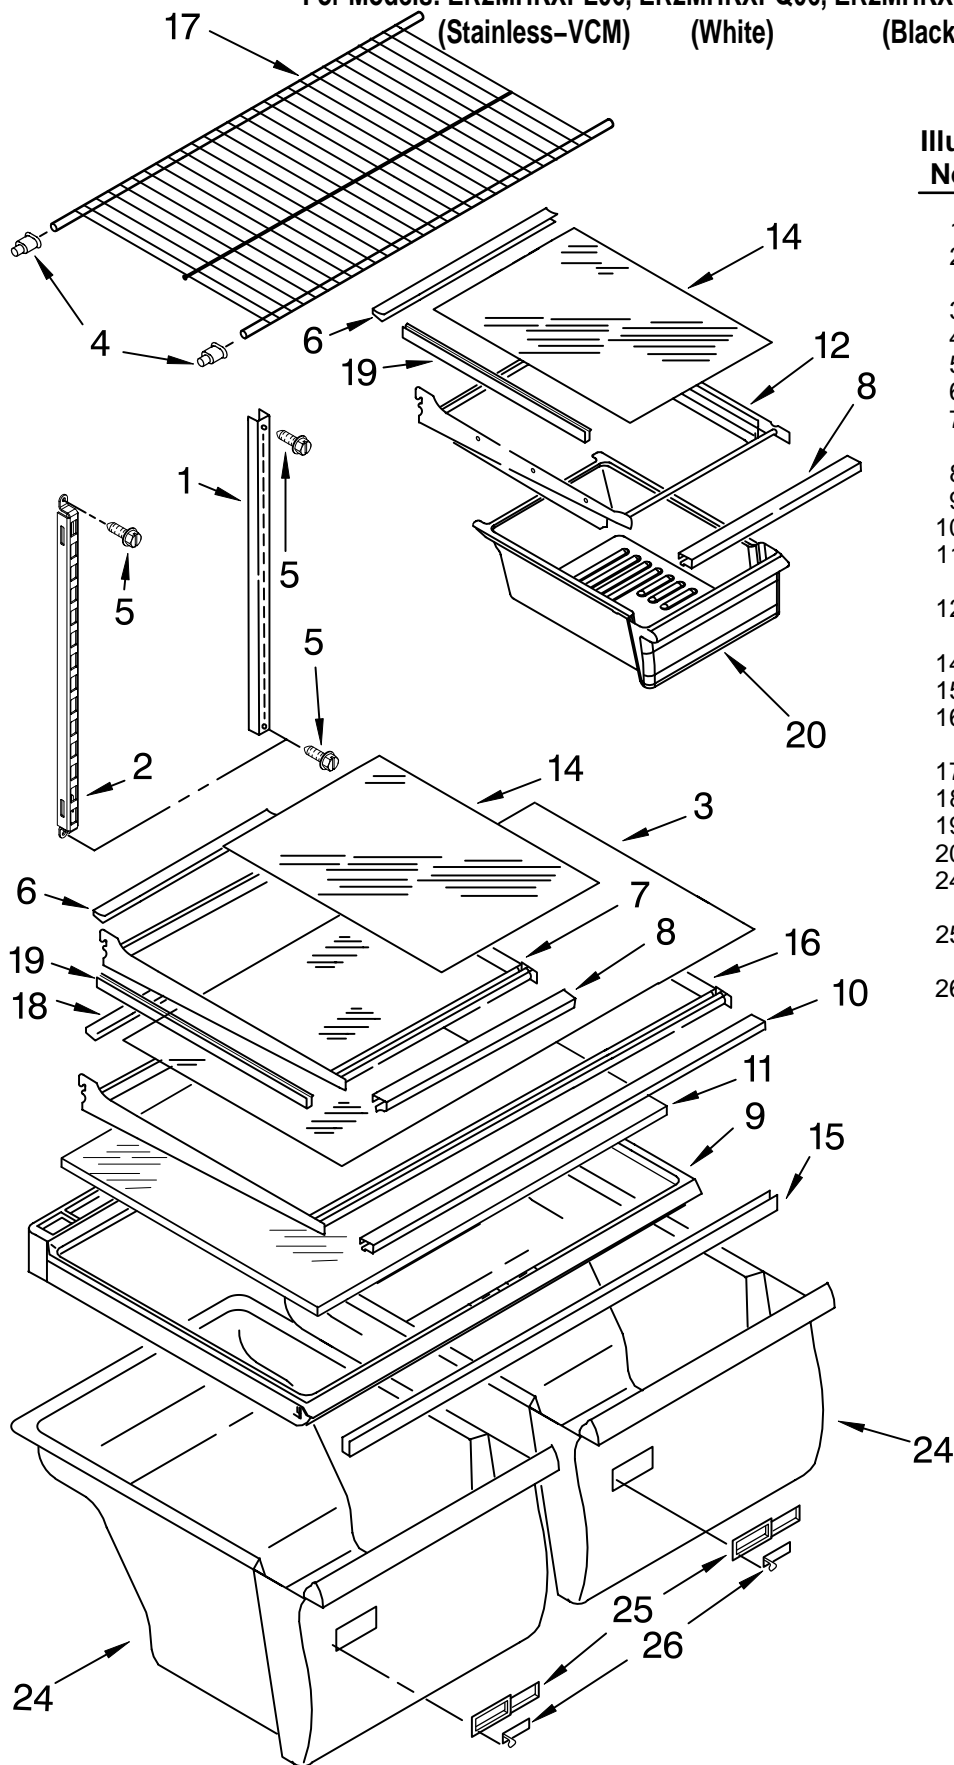

FOR ORDERING INFORMATION REFER TO PARTS PRICE LIST

SHELF PARTS

For Models: ER2MHKXPL06, ER2MHKXPQ06, ER2MHKXPB06
(Stainless-VCM) (White) (Black)

Illus. No.	Part No.	DESCRIPTION
1	2210522	Shelf, Ladder (2)
2	2300520	Shelf, Ladder Center
3	2200988	Glass, Full Shelf
4	2163762	Cup, Shelf Mtg.
5	489478	Screw
6	2188687	Trim Shelf, Rear
7	2201102E	Shelf, Cantilever
8	2188685	Trim, Shelf Front
9	2314502	Crisper Cover
10	2188691	Trim Shelf, Front
11	2210573	Insert, Crisper Cover
12	2201106	Pan Shelf, Cantilever
14	2200987	Glass, Shelf
15	2314478	Crisper Support
16	2201104E	Shelf, Full Cantilever
17	2189454	Shelf, Freezer
18	2188689	Trim, Shelf Rear
19	2188711	Trim Shelf, Side
20	2218132K	Pan, Meat
24	2218130	Crisper Pan (Includes 25 & 26)
25	2212446	Body, Humidity Control
26	2176222	Slide, Humidity Control