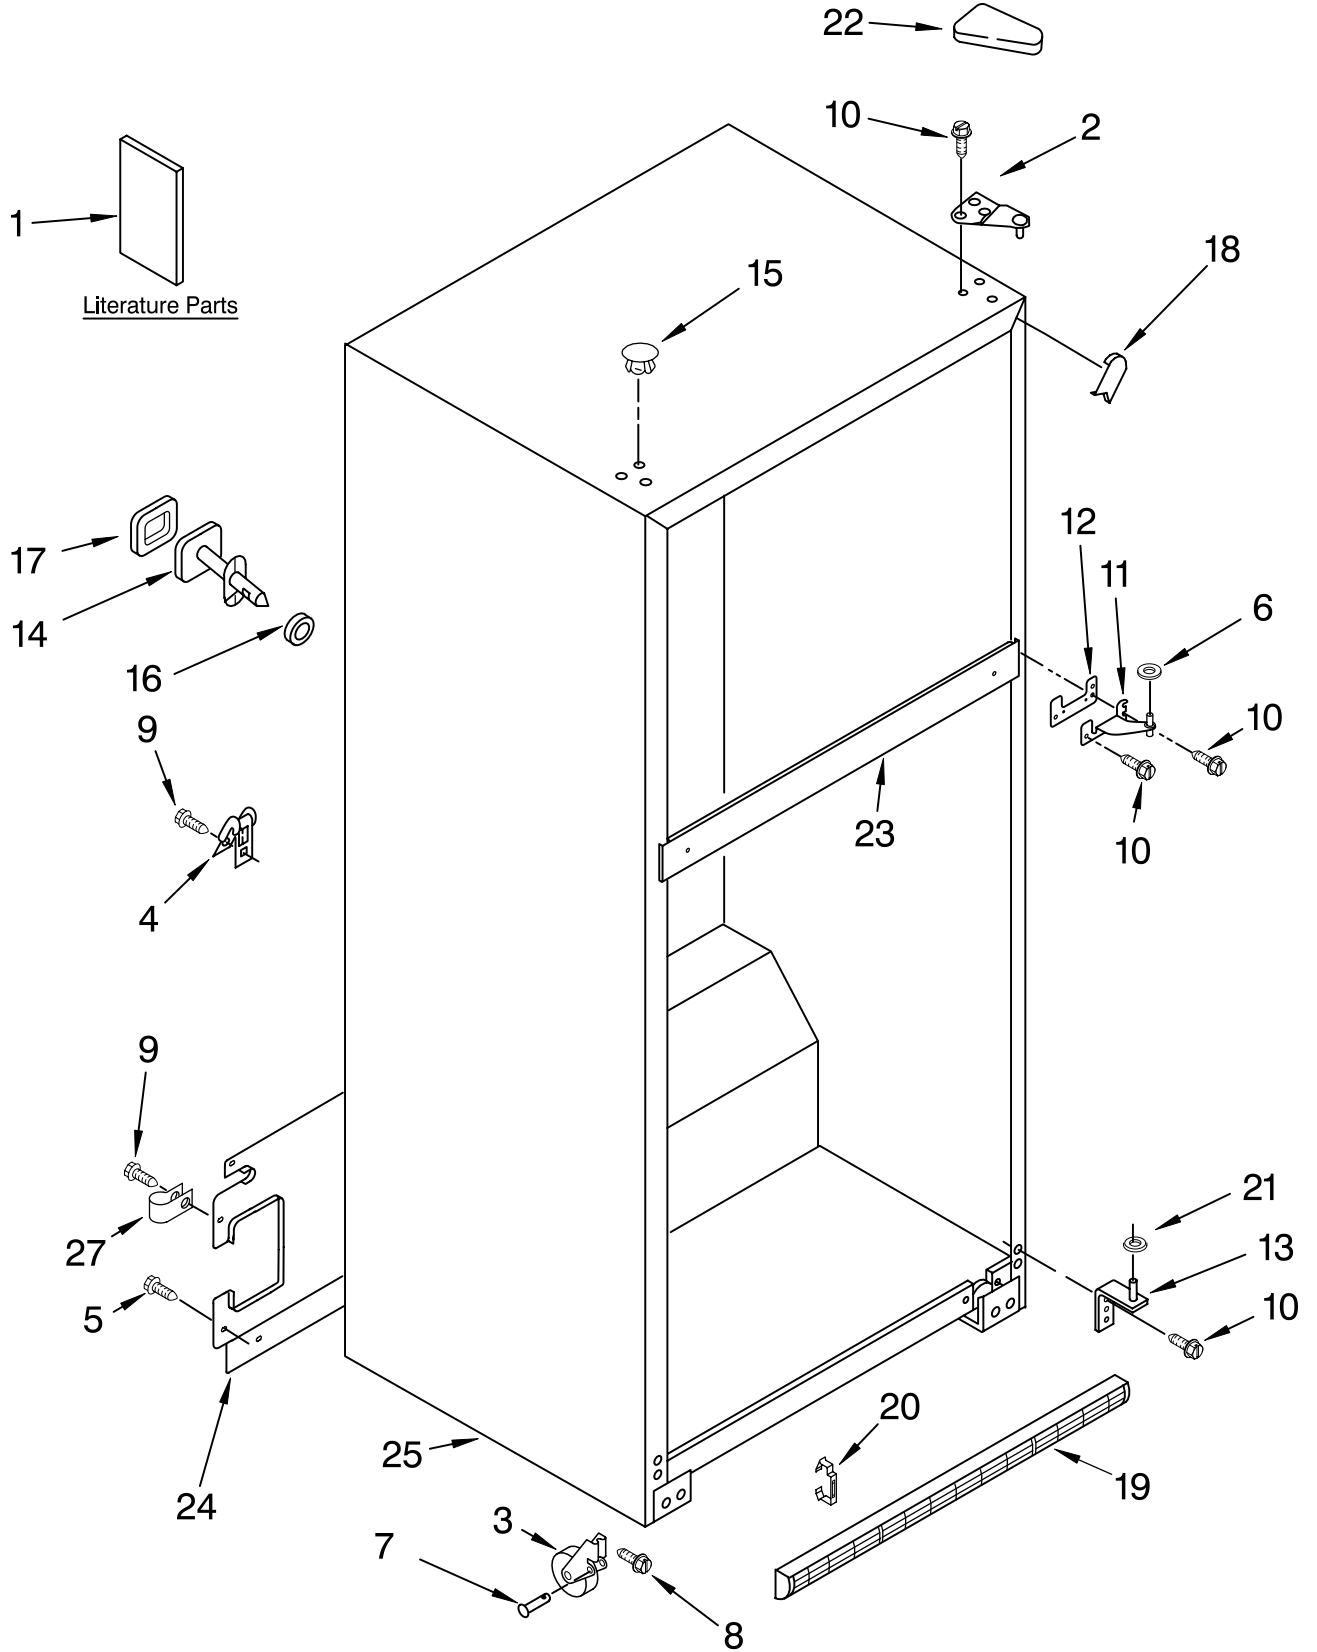

CABINET PARTS

For Models: ER2MHKXPL06, ER2MHKXPQ06, ER2MHKXPB06
(Stainless-VCM) (White) (Black)

REFRIGERATOR

FOR ORDERING INFORMATION REFER TO PARTS PRICE LIST

CABINET PARTS

For Models: ER2MHKXPL06, ER2MHKXPQ06, ER2MHKXPB06
 (Stainless-VCM) (White) (Black)

Illus. No.	Part No.	DESCRIPTION
1		Literature Parts
	2314274	Service & Wiring Sheet
	2319928	Energy Label
	2314472	Use & Care Guide

Following May Be Purchased

DO-IT-YOURSELF REPAIR MANUALS

	677969	Do-It-Yourself Manual, Ref./Fzr.
2	2189410	Hinge (Top)
3	2166108	Roller, Front (2)
4	549193	Clamp-Service Cord
5	489427	Screw
6	489341	Washer
7	2179826	Rivet
8	3400504	Screw
9	8281265	Screw
10	489497	Screw
11	2183972	Hinge, Center
12	2183854	Shim, Hinge Center
13	2254473	Hinge Butt
14		Fitting, Water Tube (Not Serviced)
15		Hole Plug (6)
	2201012	White
	2183998	Black
16		Seal, Front (Not Serviced)
17		Seal, Rear (Not Serviced)
18		Corner Filler (2)
	2201014	White
	2201017	Black
19		Grille (Includes Illus. 20)
	2254313	White
	2254315	Black
20	2189356	Clip, Grille (2)
21	487576	Washer
22		Cover, Hinge
	2213360	White
	2213363	Black
23		Rail, Center (Not Serviced)
24	2254576	Cover, Unit
25		Cabinet (Not a Serviceable Part)
27	489385	Tube Clamp