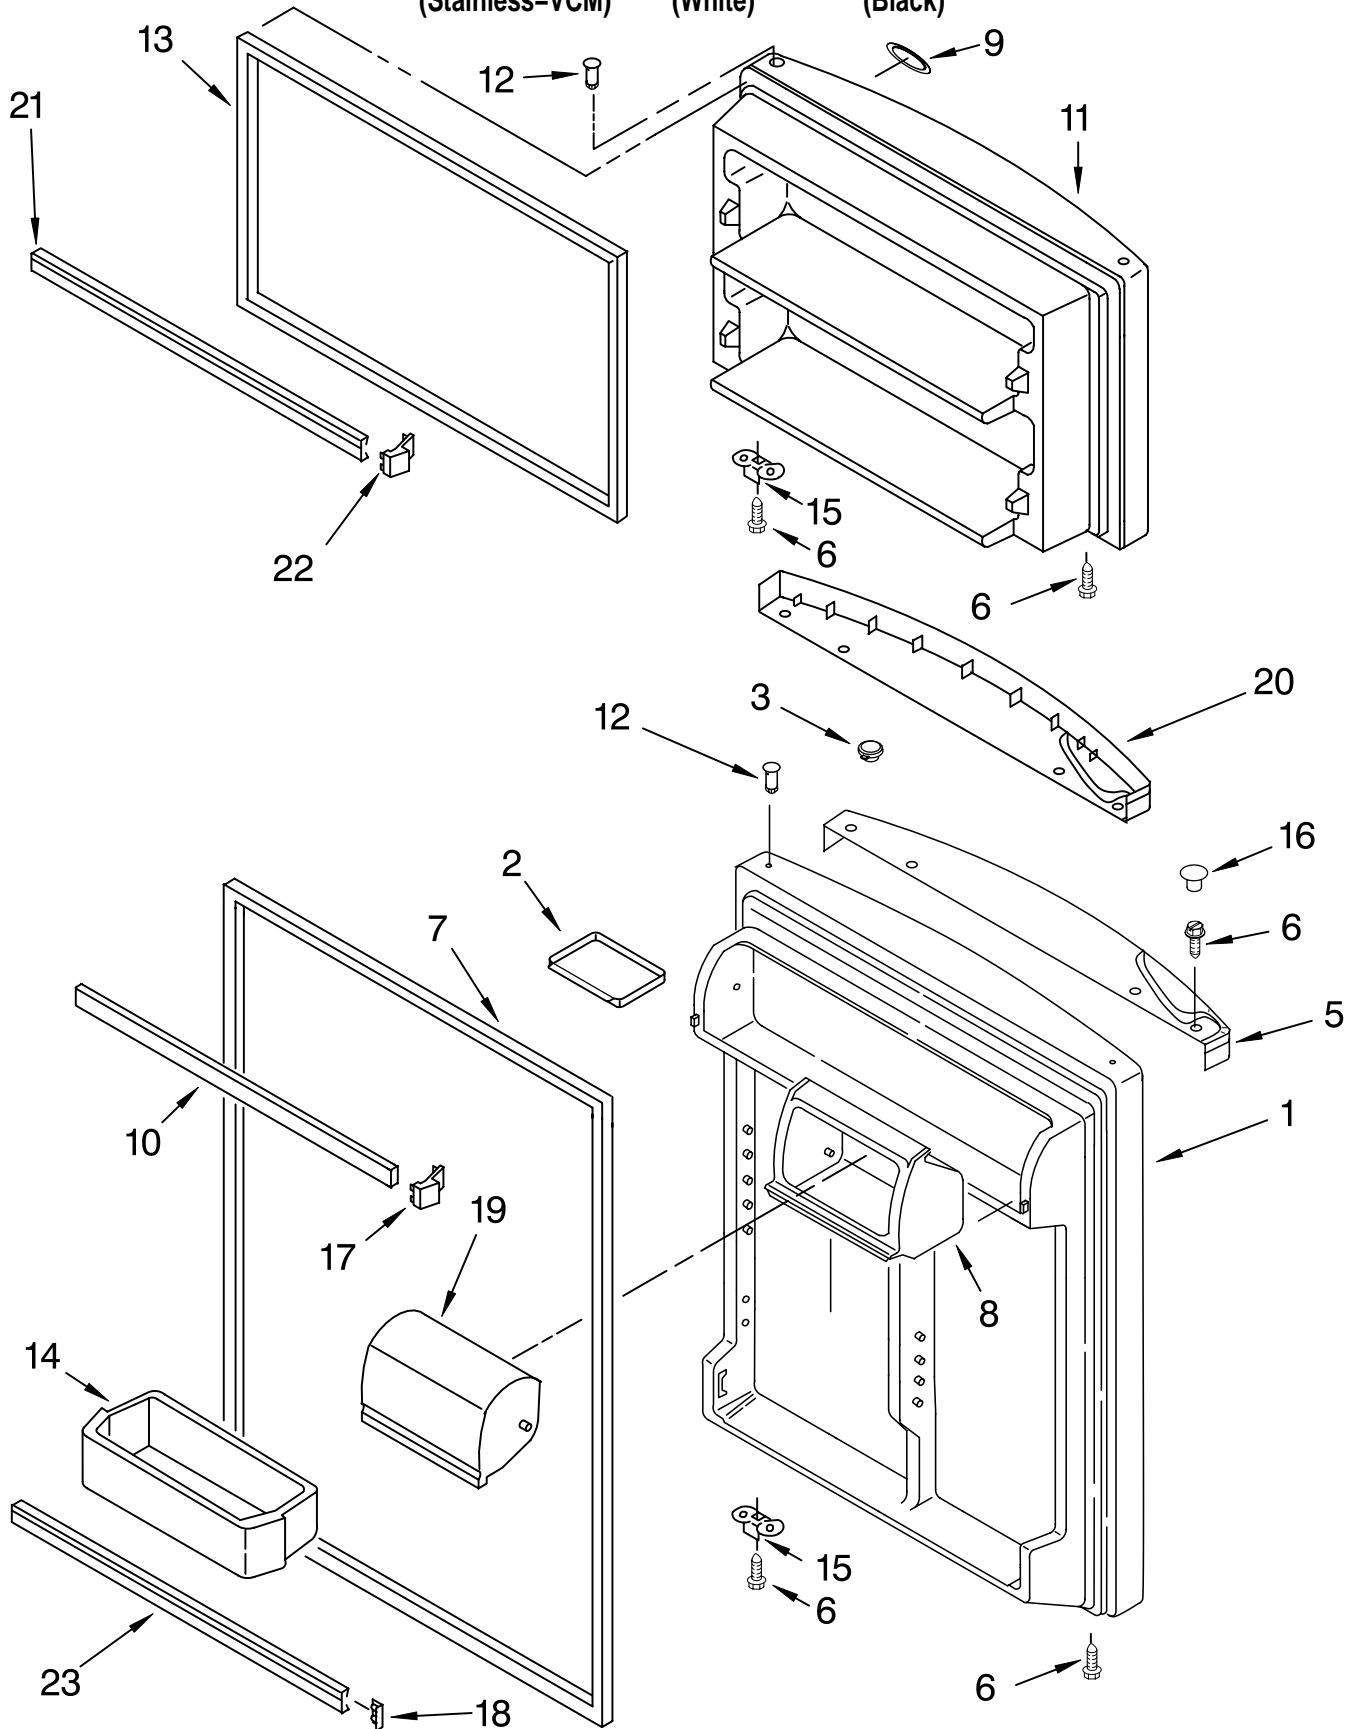

DOOR PARTS

For Models: ER2MHKXPL06, ER2MHKXPQ06, ER2MHKXPB06
(Stainless-VCM) (White) (Black)

FOR ORDERING INFORMATION REFER TO PARTS PRICE LIST

DOOR PARTS

For Models: ER2MHKXPL06, ER2MHKXPQ06, ER2MHKXPB06
(Stainless-VCM)   (White)   (Black)

Illus. No.	Part No.	DESCRIPTION
1		Refrigerator Door (Includes Illus. 7 & 12)
	2202519	White
	2204867	Black
	2218505	Stainless VCM
2	2195388	Tray, Door
3		Hole Plug, Endcap
	2204837	White
	2204840	Black
5		Endcap, Handle
	2212624	White
	2221644	Black (Refrigerator)
6	489276	Screw
7		Door Gasket, Magnetic
	2202875	Mist Beige
	2202882	Black
8	2210566	Housing Compartment
9	2262218	Nameplate
10	2159306	Trim, Door Shelf
11		Freezer Door (Includes Illus. 12 & 13)
	2202520	White
	2204856	Black
	2218508	Stainless VCM
12	2183003	Thimble
13		Door Gasket, Magnetic
	2214967	Mist Beige
	2214969	Black
14	2204813	Bin, Door Shelf
15	2189202	Bracket, Door Stop (2)
16		Hole Plug
	2212648	White
	2212651	Black
17	2177340	Endcap, Trim (2)
18	2156006	Plug, Trim
19	2218109	Compartment Door
20		Endcap, Handle (Freezer)
	2225094	White
	2225108	Black
21	2195947	Trim, Door (2)
22	2195916	Endcap, Trim (4)
23	2195948	Trim, Door