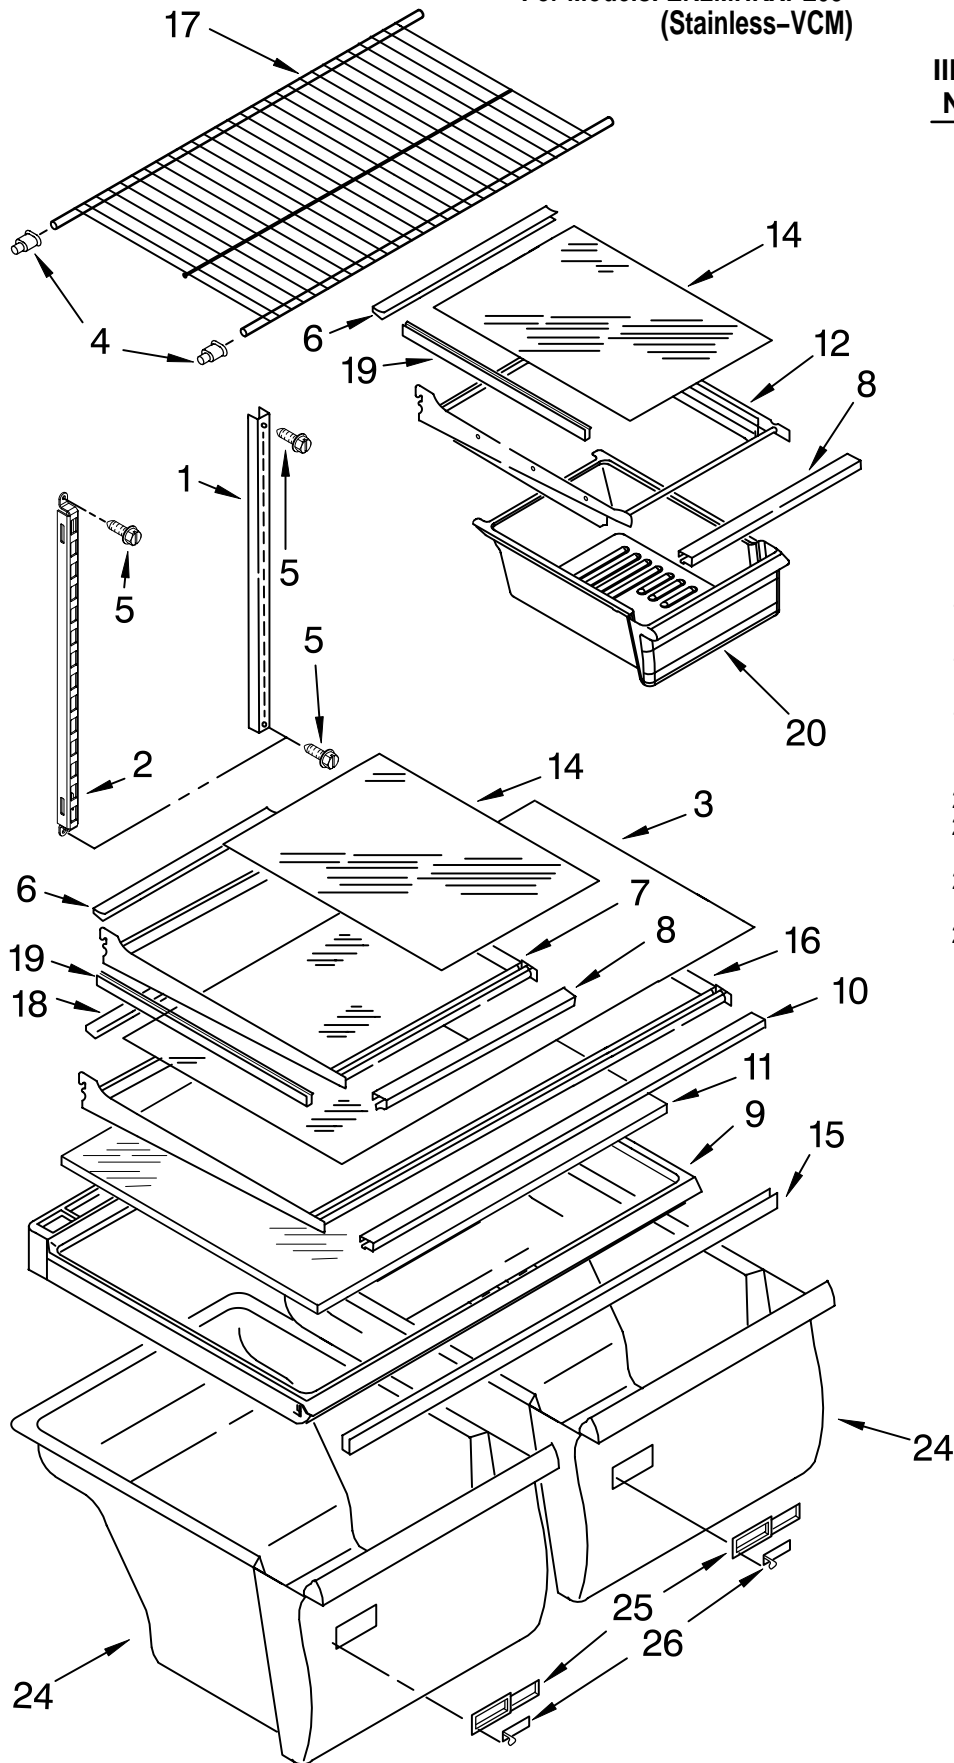

Illus. No.	Part No.	DESCRIPTION
------------	----------	-------------

Following Parts Not Illustrated and Optional Parts Not Included

978025	Valve, Access (1/4")
978026	Valve, Access (5/16")
978027	Valve, Access (3/8")
978028	Valve, Access (1/2")
978029	Valve, Access (5/8")
978030	Valve, Access (3/4")
876764	Valve, Access (3/16")

REFRIGERANT CHARGE

4.00 Ozs.
(R134A)

FOR ORDERING INFORMATION REFER TO PARTS PRICE LIST

SHELF PARTS

For Models: ER2MHKXPL03
(Stainless-VCM)

Illus. No.	Part No.	DESCRIPTION
1	2210522	Shelf, Ladder (2)
2	2300520	Shelf, Ladder Center
3	2200988	Glass, Full Shelf
4	2163762	Cup, Shelf Mtg.
5	489478	Screw
6	2188687	Trim Shelf, Rear
7	2201102E	Shelf, Cantilever
8	2188685	Trim, Shelf Front
9	2210526	Crisper Cover
10	2188691	Trim Shelf, Front
11	2210573	Insert, Crisper Cover
12	2201106	Pan Shelf, Cantilever
14	2200987	Glass, Shelf
15	2163832	Crisper Support
16	2201104E	Shelf, Full Cantilever
17	2189454	Shelf, Freezer
18	2188689	Trim, Shelf Rear
19	2188711	Trim Shelf, Side
20	2218132K	Pan, Meat
24	2218141	Crisper Pan (Includes 25 & 26)
25	2212446	Body, Humidity Control
26	2176222	Slide, Humidity Control