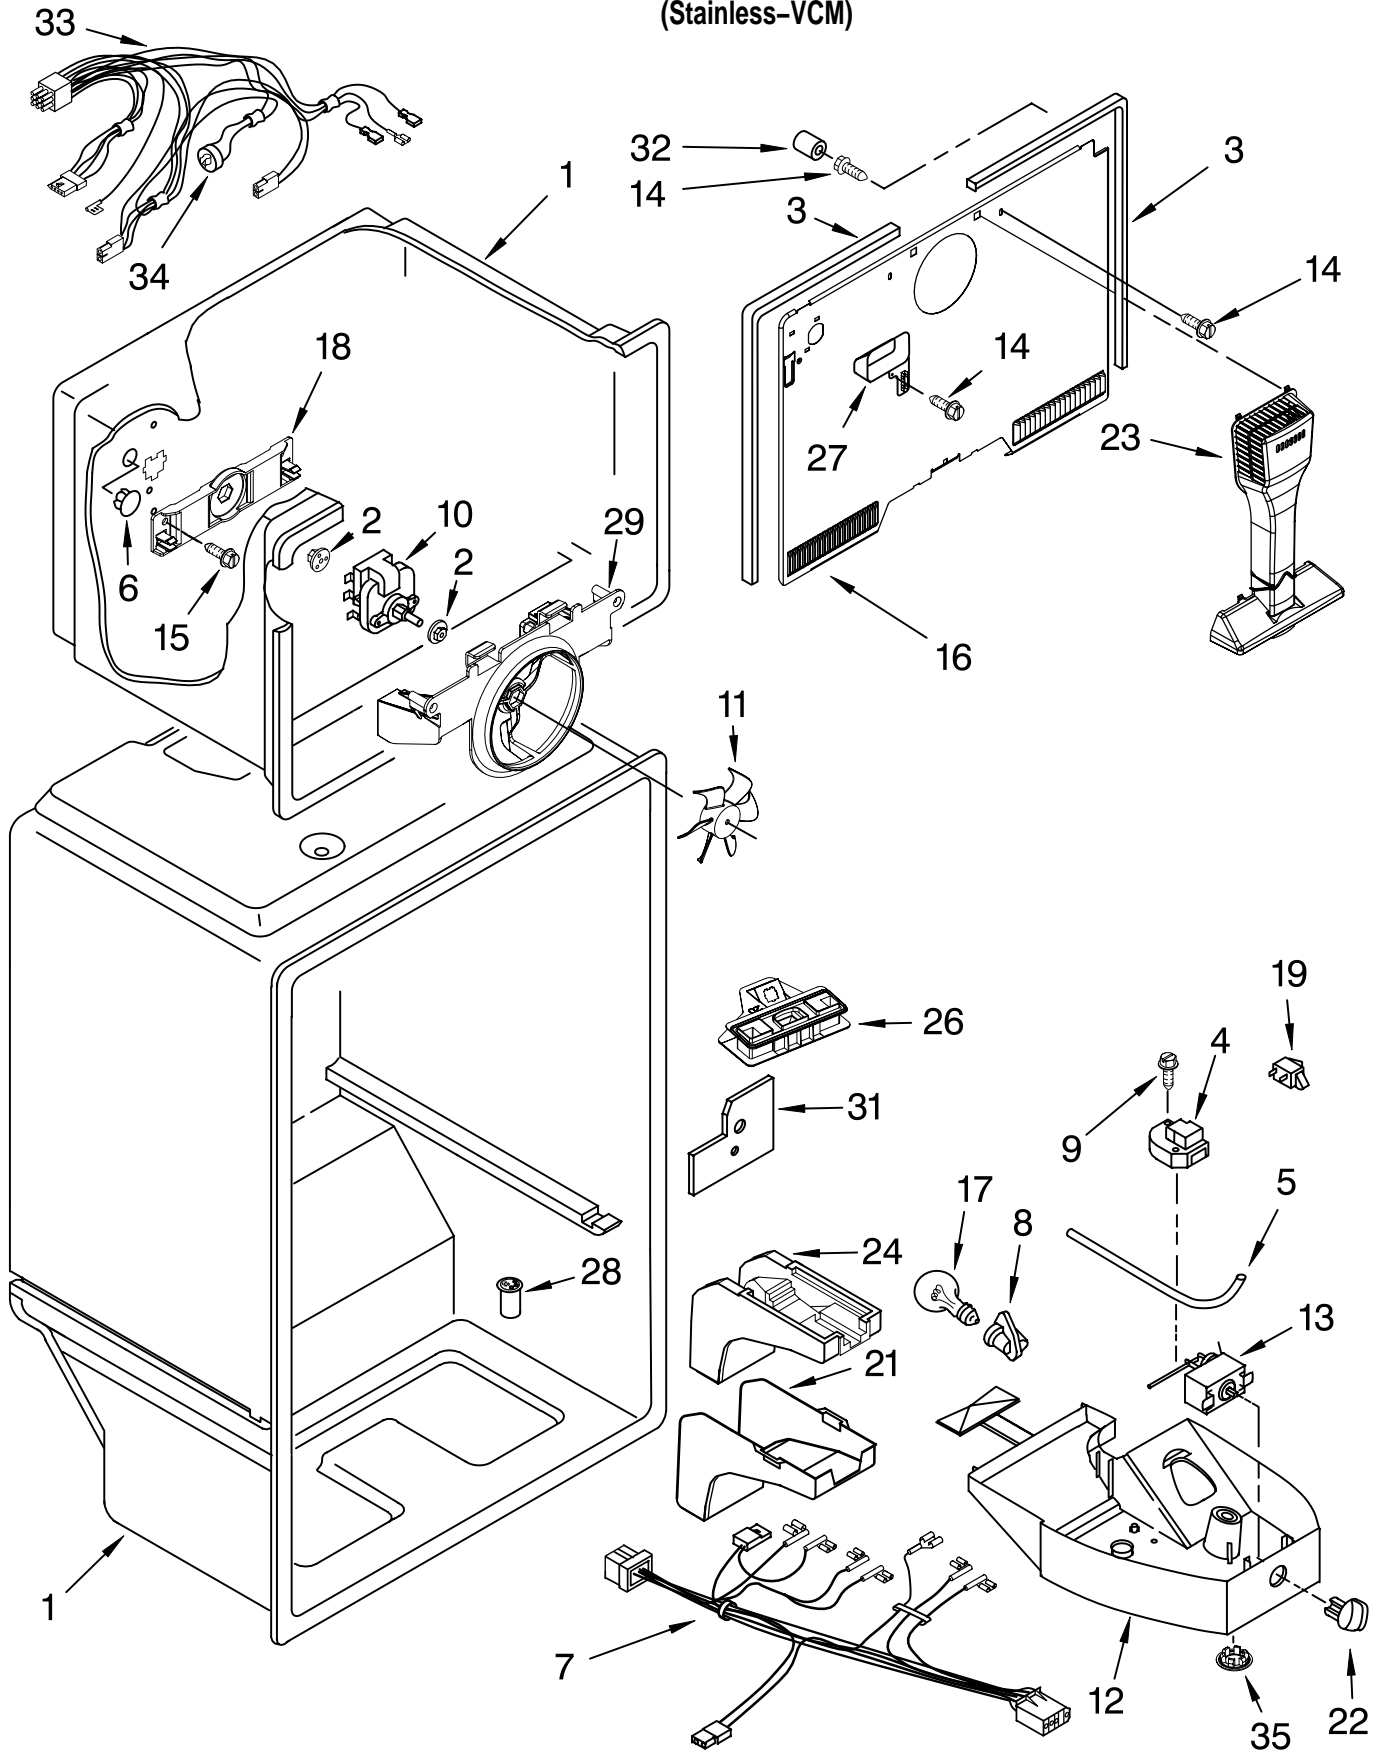

DOOR PARTS

For Models: ER2MHKXPL03
(Stainless-VCM)

FOR ORDERING INFORMATION REFER TO PARTS PRICE LIST

DOOR PARTS

For Models: ER2MHKXPL03
(Stainless-VCM)

Illus. No.	Part No.	DESCRIPTION
1	2218505	Refrigerator Door (Includes Illus. 7 & 12)
2	2195388	Tray, Door
3	2204840	Hole Plug, Endcap
5	2221644	Endcap, Handle (Refrigerator)
6	489276	Screw
7	2202882	Door Gasket, Magnetic
8	2210566	Housing Compartment
9	2262218	Nameplate
10	2159306	Trim, Door Shelf
11	2218508	Freezer Door (Includes Illus. 12 & 13)
12	2183003	Thimble
13	2214969	Door Gasket, Magnetic
14	2204813	Bin, Door Shelf
15	2189202	Bracket, Door Stop (2)
16	2212651	Hole Plug
17	2177340	Endcap, Trim (2)
18	2156006	Plug, Trim
19	2218109	Compartment Door
20	2225108	Endcap, Handle (Freezer)
21	2195947	Trim, Door (2)
22	2195916	Endcap, Trim (4)
23	2195948	Trim, Door

LINER PARTS

For Models: ER2MHKXPL03
(Stainless-VCM)

FOR ORDERING INFORMATION REFER TO PARTS PRICE LIST

LINER PARTS

For Models: ER2MHKXPL03
(Stainless-VCM)

Illus. No.	Part No.	DESCRIPTION
1		Liner (Not a Serviceable Part)
2	2197380	Grommet (2)
3	2254360	Gasket, Evaporator Cover (2)
4	2314156	Defrost Timer
5	2204640	Thermostat, Tube Barrier
6	941839	Hole Plug
7	2310078	Wire Assembly Control Box
8	2162085	Socket, Light
9	98129	Screw (2)
10	2214986	Fan Motor
11	2163777	Fan Blade
12	2218381	Control Box
13	2225460	Thermostat
14	489478	Screw
15	488208	Screw
16	2254263	Cover, Evaporator
17	2160708	Light Bulb
18	2254454	Bracket Evap. Fan, Rear
19	1118894	Switch, Rocker Arm
21	2176281	Cover, Air Diffuser
22	2202885	Knob, Thermostat
23	2254354	Air Tower
24	2189452	Air Diffuser, Bottom
26	2212439	Air Separator Assembly
27	2205003	Cover, Hole
28	2171931	Valve-Tube, Body
29	2254453	Bracket, Fan Motor
31	2204639	Shield, Heat
32	487996	Cap
33	2310043	Wire Assembly Freezer Compartment (Includes Item 34)
34	2314158	Defrost, BI-Metal
35	940014	Hole Plug, Control Box