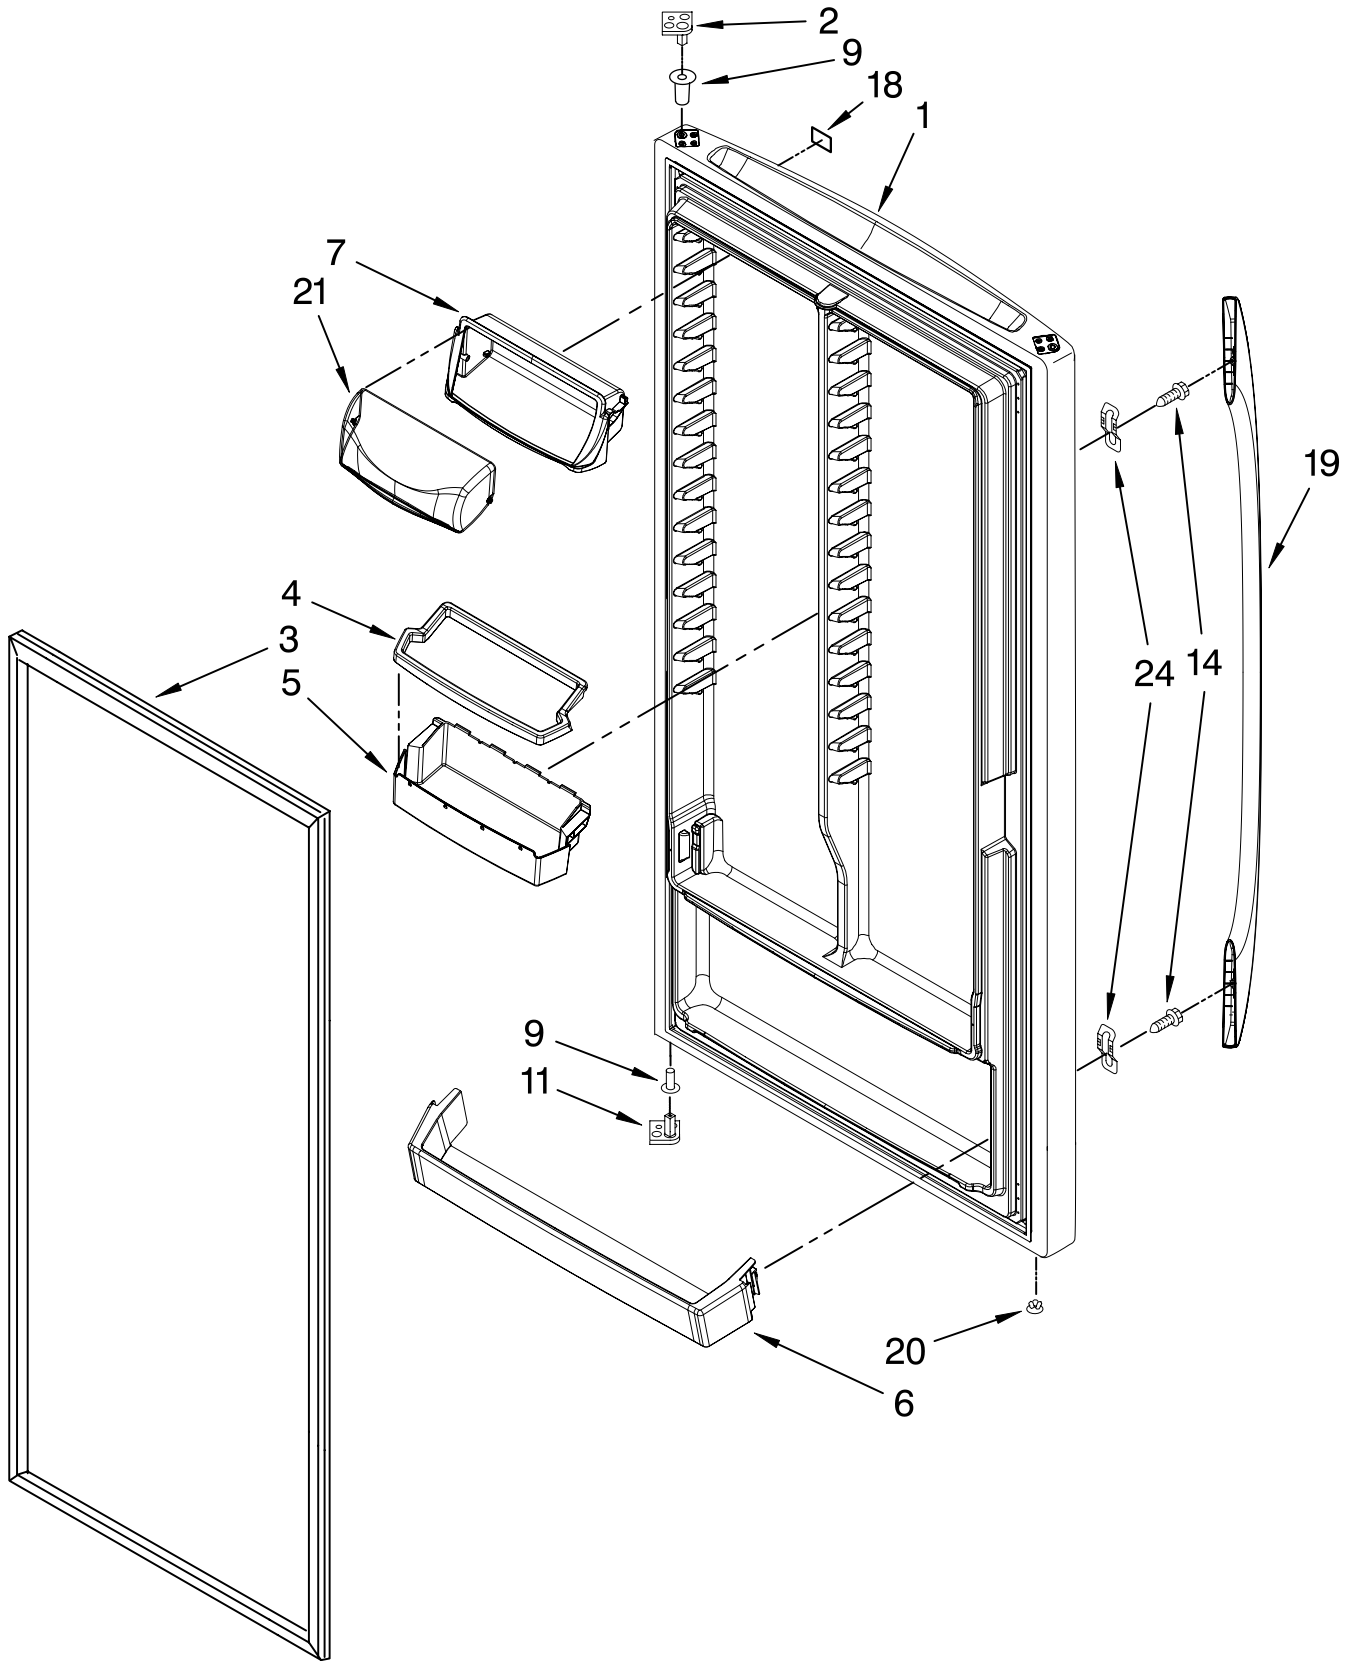

DOOR PARTS

For Models: EL8ATTRRQ00, EL8ATTRRS00
(White) (Stainless Steel)

FOR ORDERING INFORMATION REFER TO PARTS PRICE LIST

DOOR PARTS

For Models: EL8ATTRRRQ00, EL8ATTRRS00
(White) (Stainless Steel)

Illus. No.	Part No.	DESCRIPTION
1		Exterior Door (Includes Interior liner)
	8210413	White
	8210414	Stainless Steel
2		Stop, Door
	8210401	White
	8210402	Black
3		Gasket
	8210339	White
	8210343	Black
4	8210383	Cover, Bin
5	8210380	Bin, Door
6	8210379	Rail, Door (Lower)
7	8210381	Housing, Dairy Compartment
9		Bushing, Lower Hinge
	4390731	White
	4390869	Black
11		Stop, Door (Bottom)
	8210400	Natural
14	489491	Screw
18		Nameplate
	4390656	White
	4390758	Black
19		Handle
	2313345W	White
	2313345B	Black
20	4357067	Vent Plug
21	8210382	Door, Compartment
24	2255411	Clip, Handle

FOR ORDERING INFORMATION REFER TO PARTS PRICE LIST