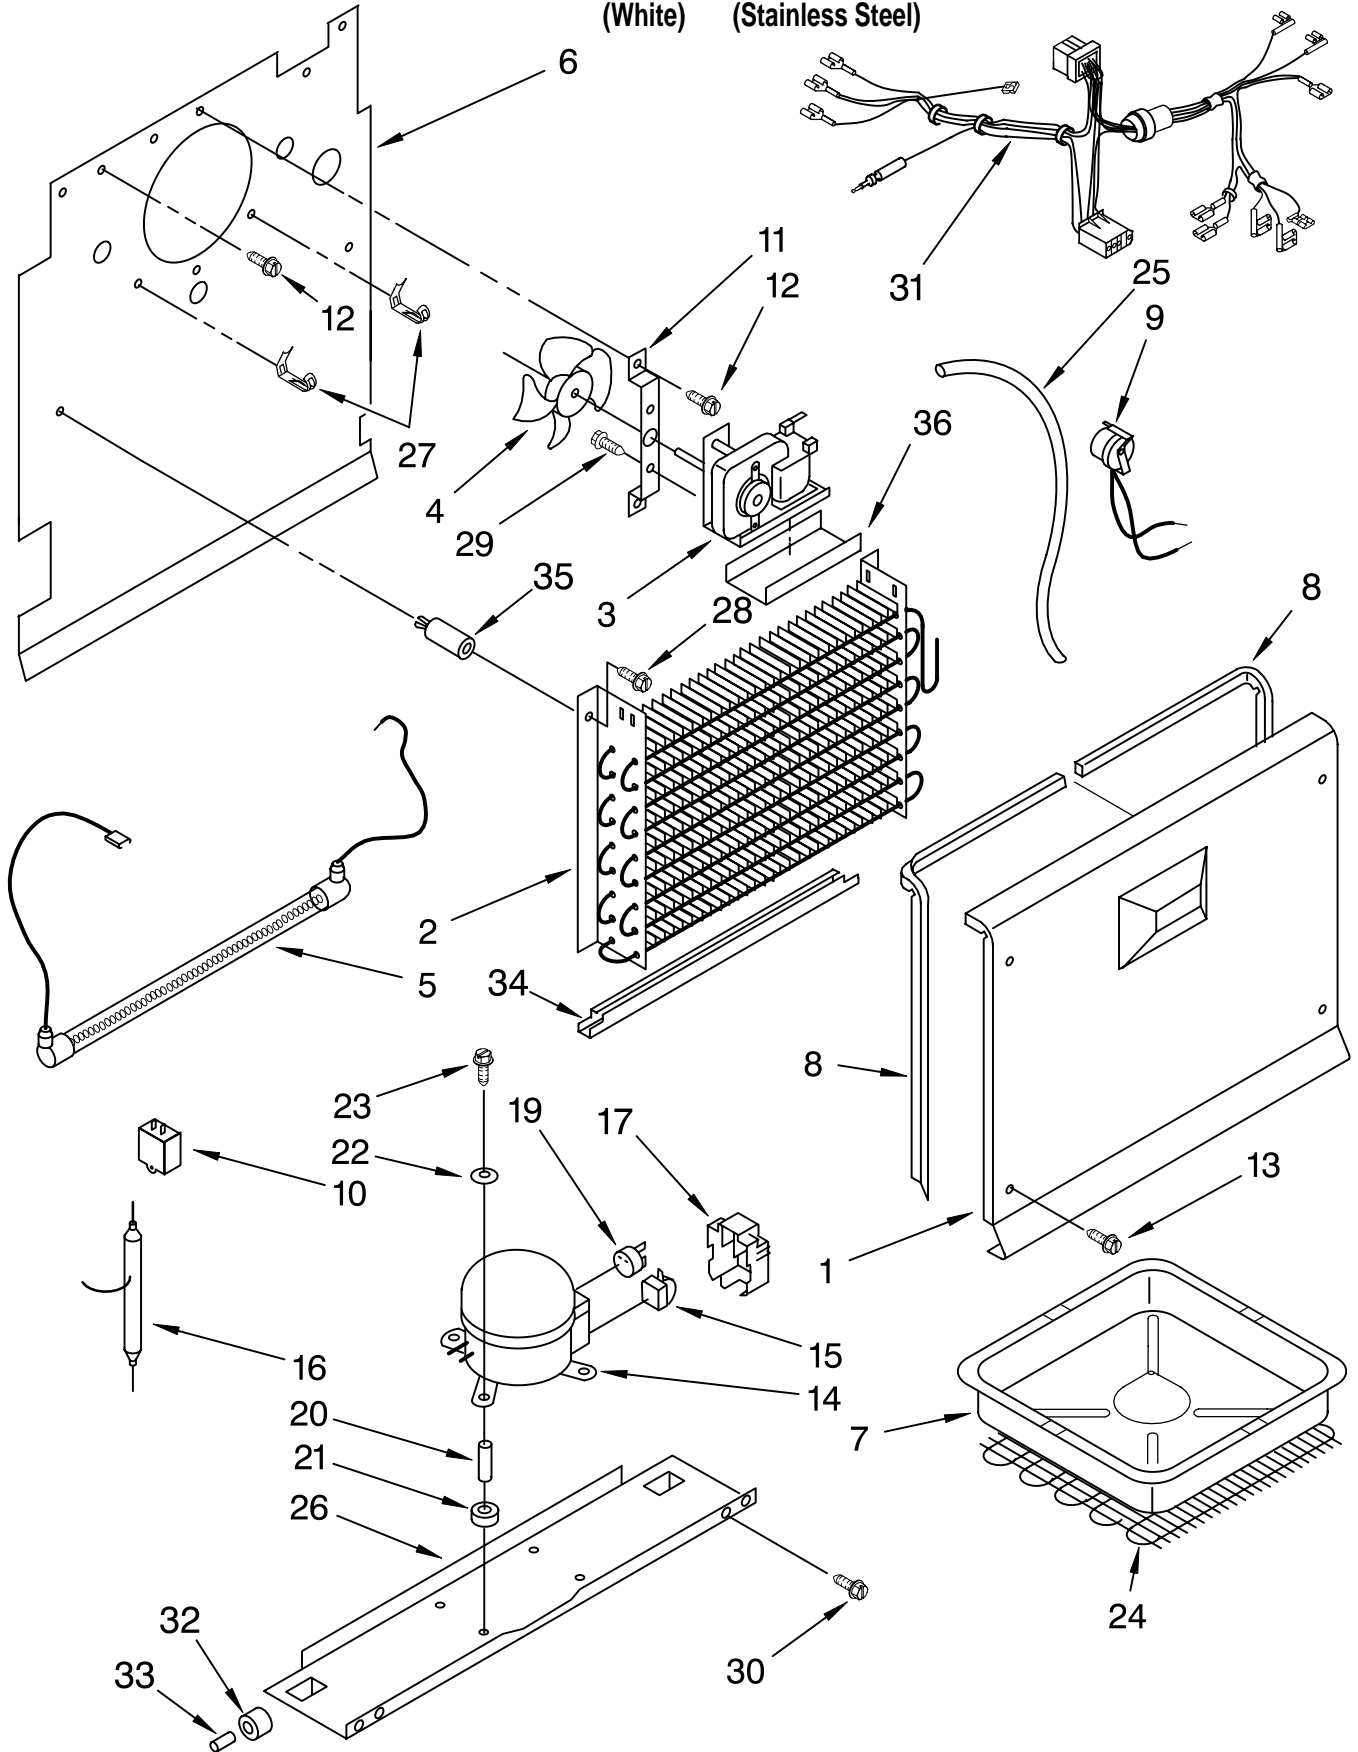

UNIT PARTS

For Models: EL8ATRRRQ00, EL8ATRRRS00
(White) (Stainless Steel)

FOR ORDERING INFORMATION REFER TO PARTS PRICE LIST

UNIT PARTS

For Models: EL8ATTRRQ00, EL8ATTRRS00
(White) (Stainless Steel)

Illus. No.	Part No.	DESCRIPTION
1	4390662	Cover, Evaporator
2	4390782	Evaporator
3	4357004	Fan Motor
4	4356920	Fan Blade
5	4356923	Heater Defrost
6	4357123	Plate, Evaporator Mount
7	4390932	Drain Pan
8		Gasket, Cover Evaporator
	4390663	Right
	4390664	Left
9	4390783	Bi-Metal Defrost
10	8210239	Capacitor
11	4357129	Bracket, Motor
12	4356943	Screw, Motor
13	4357110	Screw
14	8210240	Compressor (Includes Items 15,16,17 & 19)
15	4356738	Relay
16	4357299	Drier
17	8210242	Cover
19	8210241	Overload
20	4356846	Sleeve
21	4356335	Grommet, Compressor
22	4356847	Washer
23	8210220	Screw, Compressor
24	8210300	Condenser
25	4357245	Heat, Exchanger
26		Compressor Pan
	4390753	White
	8210202	Black
27	4356952	Thermostat, Clip
28	4390821	Screw
29	4356970	Screw
30	4357277	Screw
31	8210301	Harness, Unit
32	4390754	Roller
33	8210211	Axle
34	4356924	Shield, Heater
35	4357020	Grommet
36	4357128	Shield, Motor

REFRIGERANT CHARGE

4.107 oz.
(R-134A)

FOR ORDERING INFORMATION REFER TO PARTS PRICE LIST