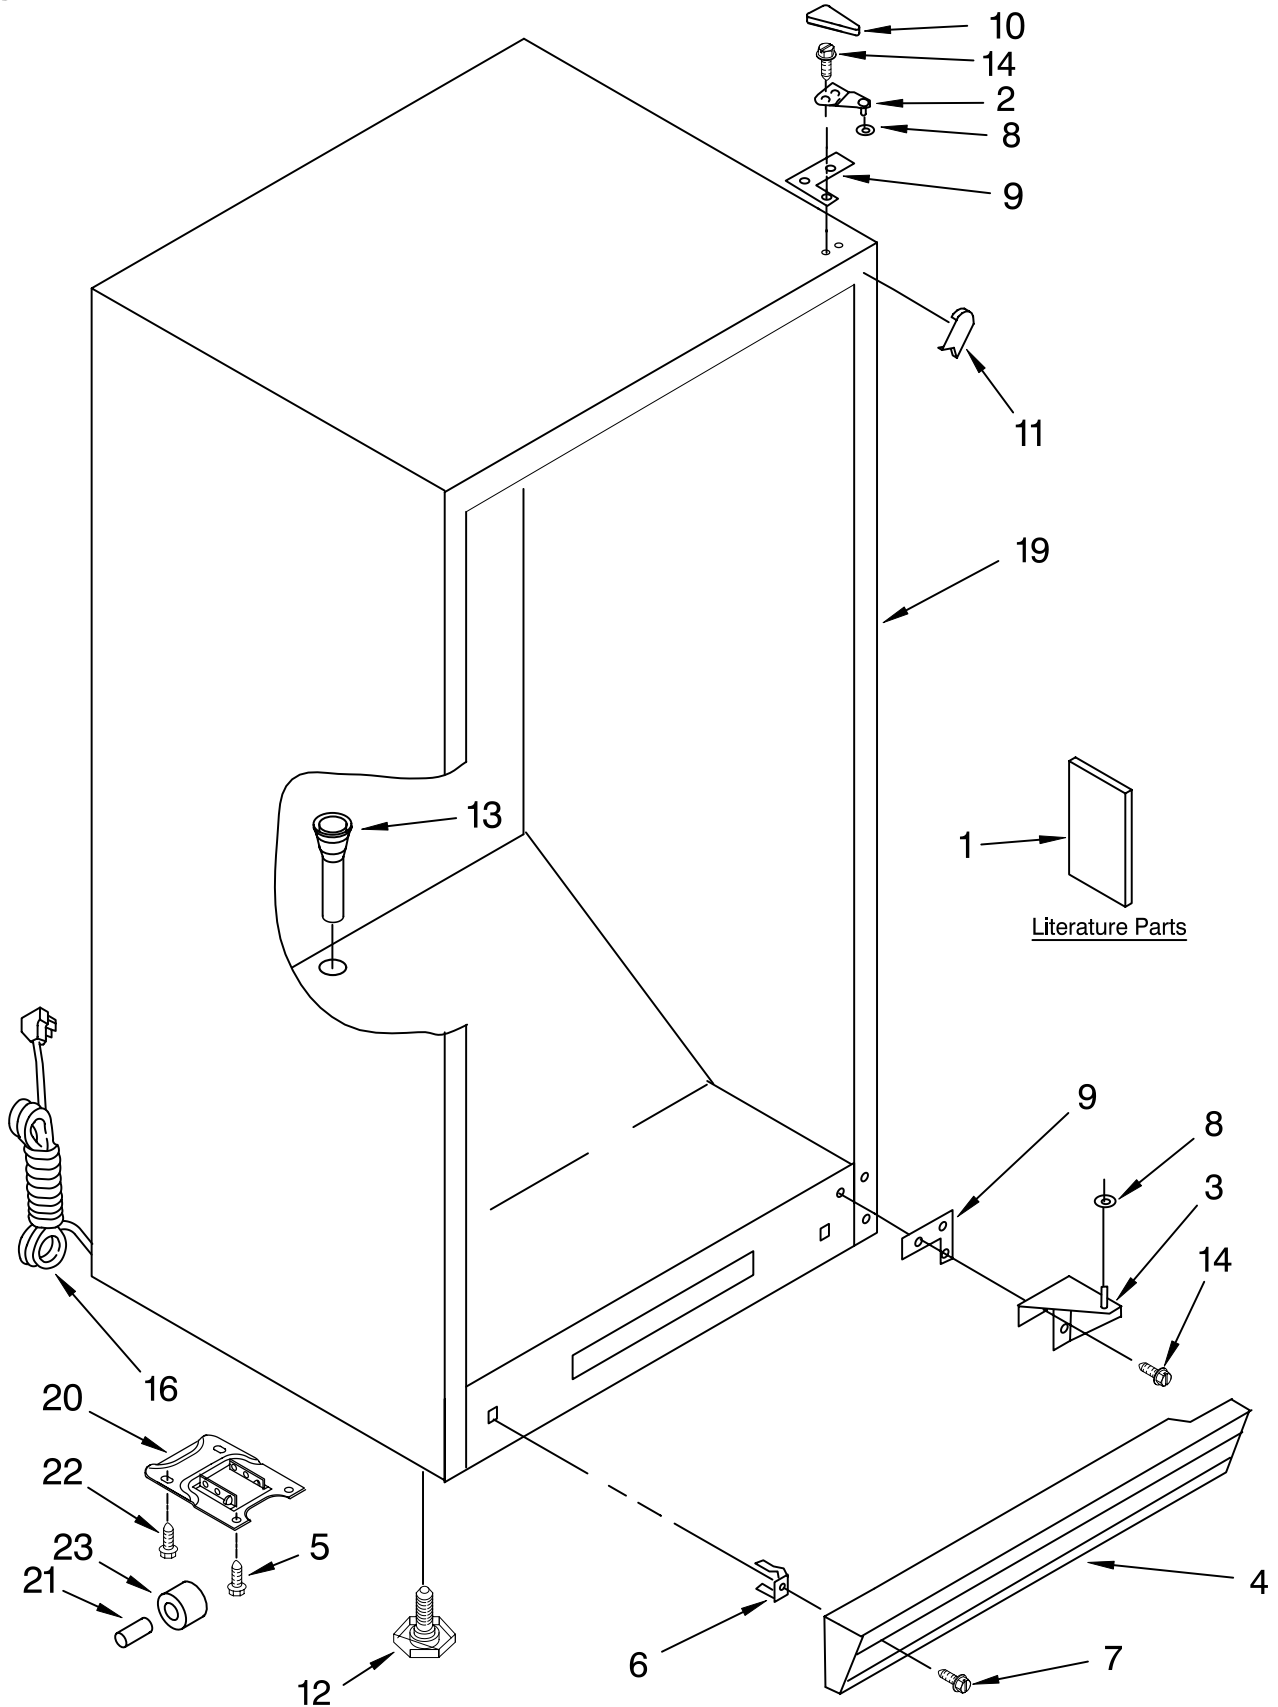

CABINET PARTS

For Models: EL8ATRRRQ00, EL8ATRRRS00
(White) (Stainless Steel)

REFRIGERATOR

FOR ORDERING INFORMATION REFER TO PARTS PRICE LIST

CABINET PARTS

For Models: EL8ATTRRRQ00, EL8ATTRRS00
(White) (Stainless Steel)

Illus. No.	Part No.	DESCRIPTION
1		Literature Parts
	8210433	Owners Manual
	8210378	Energy Guide/Tag
2		Top Hinge
	4390885	White
	8210251	Black
3		Bottom Hinge
	8210223	White
	8210268	Black
4		Grille (Includes 6 & 7)
	8210290	White
	8210294	Black
5	4357277	Screw
6	4356803	Clip, Grille
7	4357243	Screw
	8210262	Black
8	4390520	Washer
9	4390489	Shim Bottom
10		Cover, Hinge
	4357279	White
	4390763	Black
11		Filler, Corner
	8210227	White
	8210228	Black
12	4390866	Leg, Leveller
13	4357268	Grommet, Drain
14	4356830	Screw
16	8210302	Power Cord
19		Cabinet (Not A Serviceable Part)
20	8210265	Bracket, Roller
21	8210211	Axle
22	8210266	Screw
23	8210210	Roller, Front