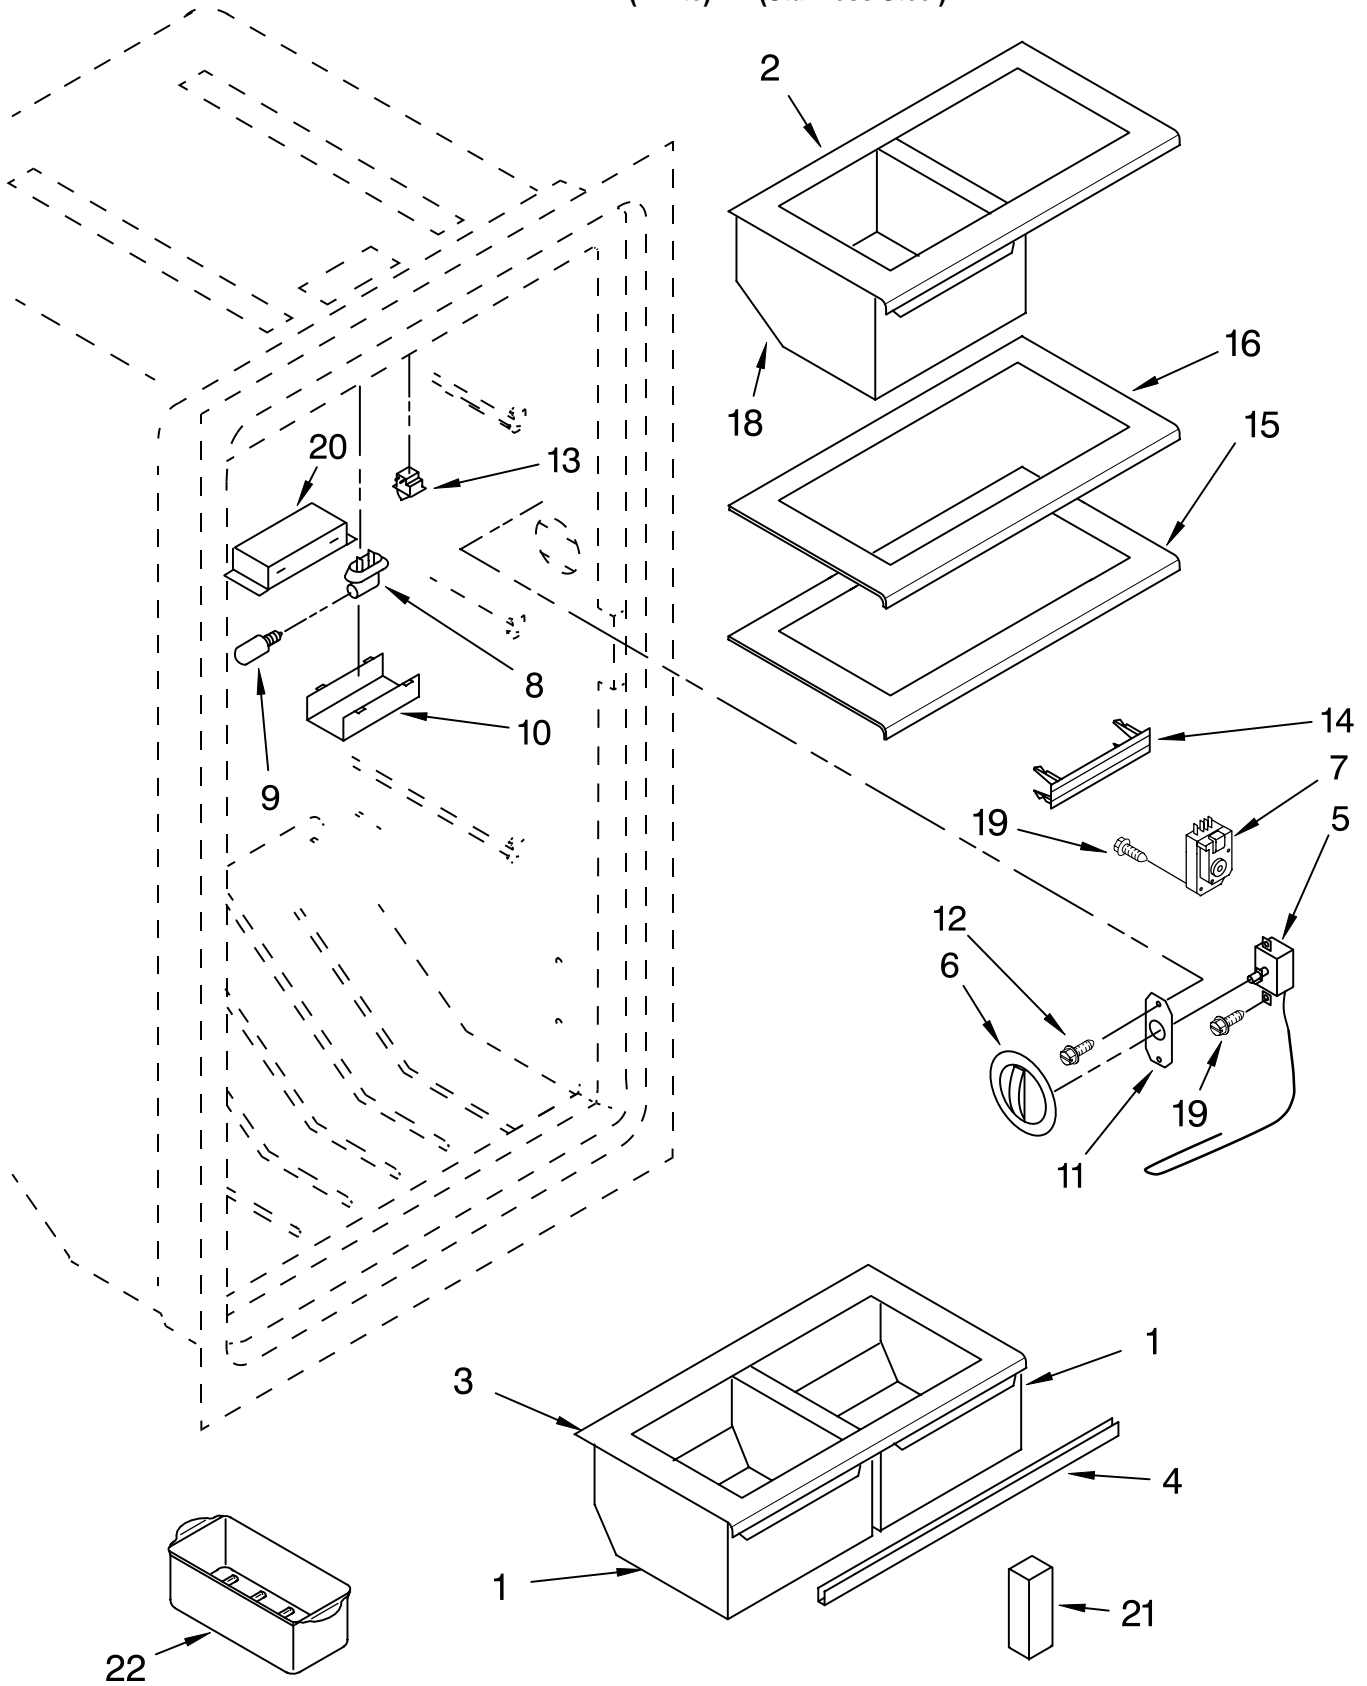

CABINET PARTS

For Models: EL8ATRRRQ00, EL8ATRRRS00
(White) (Stainless Steel)

REFRIGERATOR

FOR ORDERING INFORMATION REFER TO PARTS PRICE LIST

CABINET PARTS

For Models: EL8ATTRRRQ00, EL8ATTRRS00
(White) (Stainless Steel)

Illus. No.	Part No.	DESCRIPTION
1		Literature Parts
	8210433	Owners Manual
	8210378	Energy Guide/Tag
2		Top Hinge
	4390885	White
	8210251	Black
3		Bottom Hinge
	8210223	White
	8210268	Black
4		Grille (Includes 6 & 7)
	8210290	White
	8210294	Black
5	4357277	Screw
6	4356803	Clip, Grille
7	4357243	Screw
	8210262	Black
8	4390520	Washer
9	4390489	Shim Bottom
10		Cover, Hinge
	4357279	White
	4390763	Black
11		Filler, Corner
	8210227	White
	8210228	Black
12	4390866	Leg, Leveller
13	4357268	Grommet, Drain
14	4356830	Screw
16	8210302	Power Cord
19		Cabinet (Not A Serviceable Part)
20	8210265	Bracket, Roller
21	8210211	Axle
22	8210266	Screw
23	8210210	Roller, Front

LINER PARTS

For Models: EL8ATTRRQ00, EL8ATTRRS00
(White) (Stainless Steel)

FOR ORDERING INFORMATION REFER TO PARTS PRICE LIST

LINER PARTS

For Models: EL8ATTRRRQ00, EL8ATTRRS00
(White) (Stainless Steel)

Illus. No.	Part No.	DESCRIPTION
1	8210342	Pan, Crisper
2	4390770	Shelf, Crisper (Upper)
3	8210384	Shelf, Crisper (Lower)
4	4390773	Channel, Crisper Cover
5	4390766	Thermostat
6	4357292	Knob, Thermostat
7	4357124	Timer, Defrost
8	4390644	Lamp, Socket
9	4390465	Bulb
10	4390743	Light Shield
11	4357041	Plate, Thermostat
12	4357042	Screw
13	4390513	Light, Switch
14	4357295	Vent Plug
15	4390768	Shelf, Middle
16	4390767	Shelf, Top
18	8210236	Pan, Crisper (Upper)
19	4356849	Screw
20	4390744	Bracket, Light
21	4390774	Support, Crisper Cover
22	4390775	Egg Bin