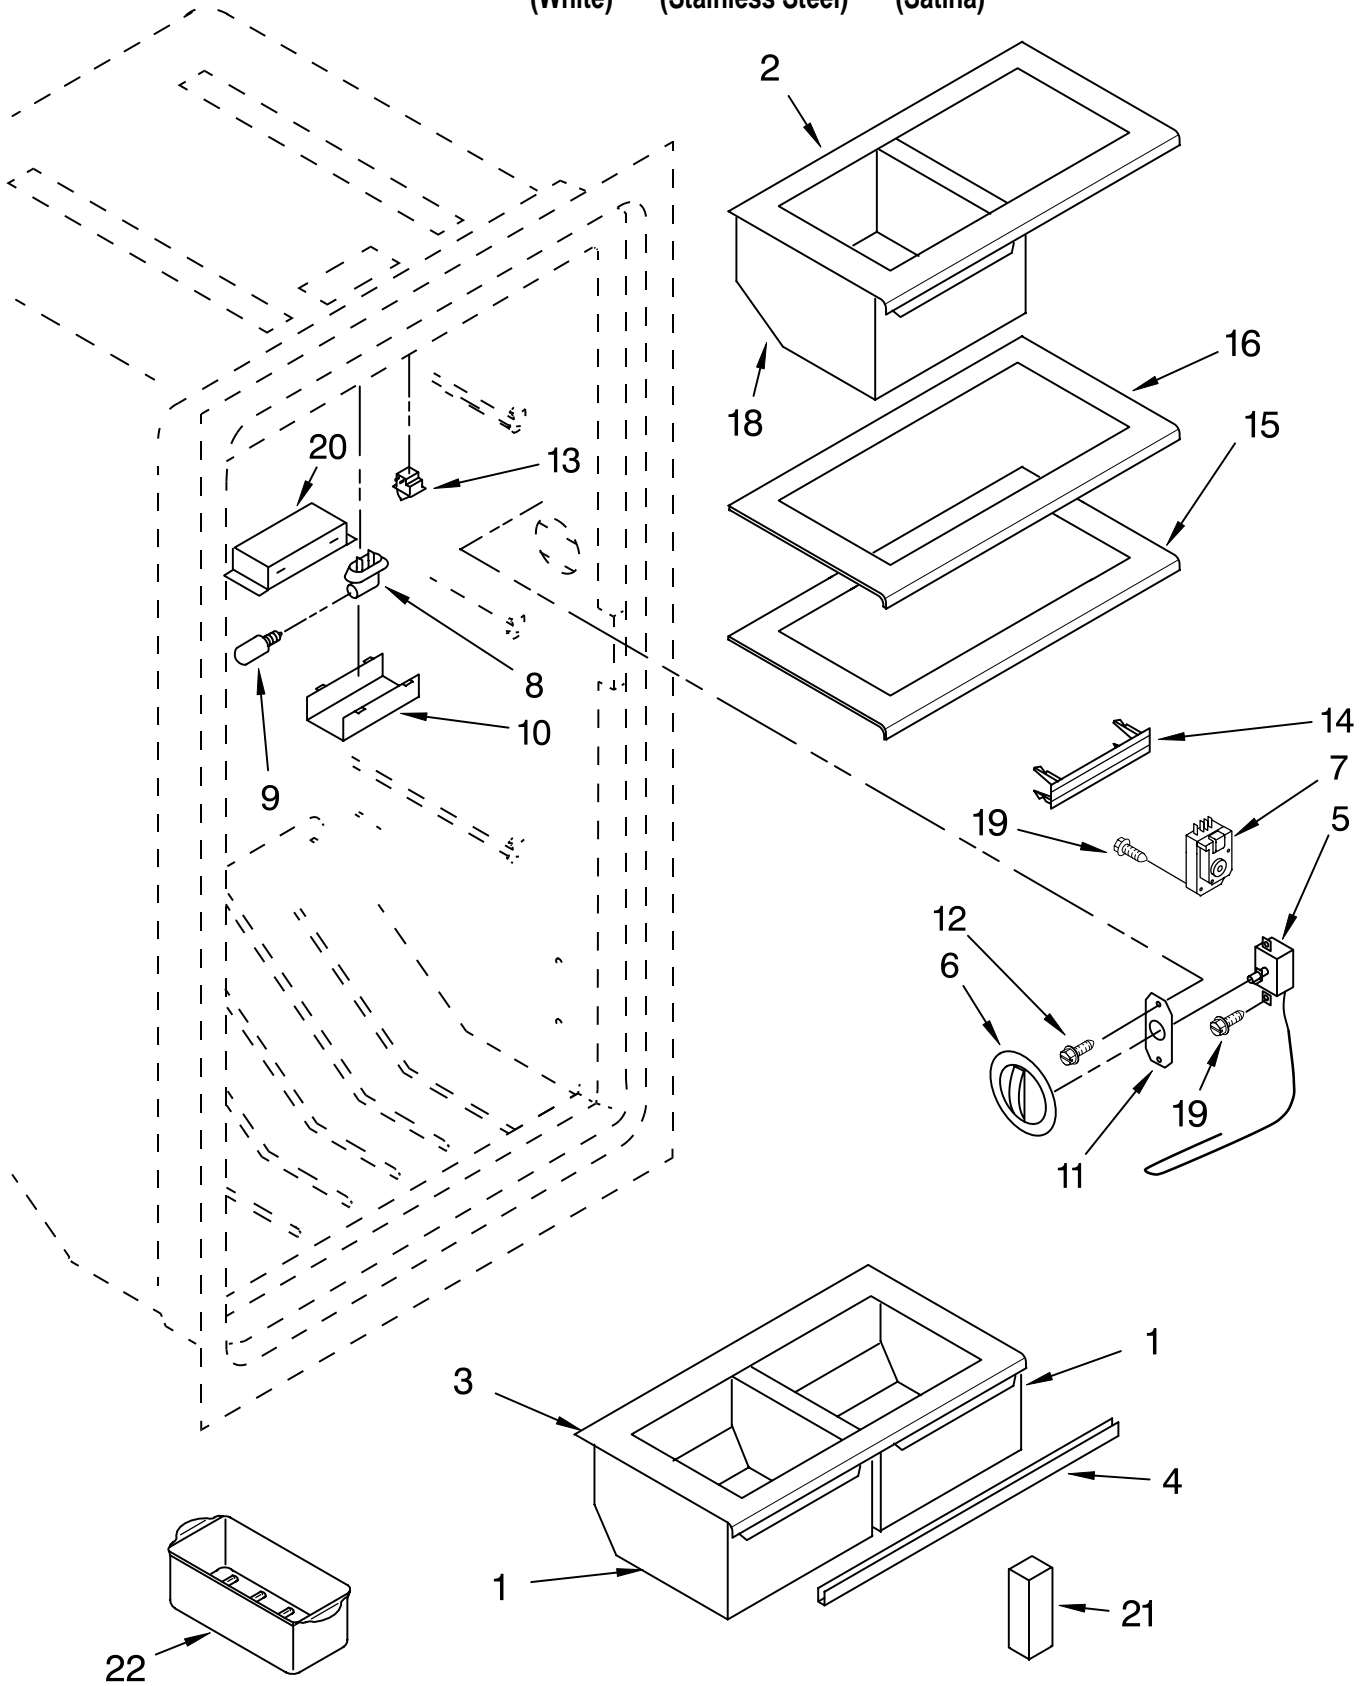

CABINET PARTS

REFRIGERATOR

For Models: EL87TRRRQ00, EL87TRRRS00, EL87TRRRV00
(White) (Stainless Steel) (Satina)

FOR ORDERING INFORMATION REFER TO PARTS PRICE LIST

CABINET PARTS

For Models: EL87TRRRQ00, EL87TRRRS00, EL87TRRRV00
(White) (Stainless Steel) (Satina)

Illus. No.	Part No.	DESCRIPTION
1		Literature Parts
	8210433	Owners Manual
	8210378	Energy Guide/Tag
2		Top Hinge
	4390885	White
	8210251	Black
3		Bottom Hinge
	8210238	White
	8210268	Black
4		Grille (Includes 6 & 7)
	8210290	White
	8210294	Black
5	4357277	Screw
6	4356803	Clip, Grille
7	4357243	Screw
	8210262	Black
8	4390520	Washer
9	4390489	Shim Bottom
10		Cover, Hinge
	4357279	White
	4390763	Black
11		Filler, Corner
	8210227	White
	8210228	Black
12	4390866	Leg, Leveller
13	4357268	Grommet, Drain
14	4356830	Screw
15	4390489	Shim, Hinge
16	8210302	Power Cord
19		Cabinet (Not A Serviceable Part)
20	8210265	Bracket, Roller
21	8210211	Axle
22	8210266	Screw
23	8210210	Roller, Front

LINER PARTS

For Models: EL87TRRRQ00, EL87TRRRS00, EL87TRRRV00
(White) (Stainless Steel) (Satina)

FOR ORDERING INFORMATION REFER TO PARTS PRICE LIST

LINER PARTS

For Models: EL87TRRRQ00, EL87TRRRS00, EL87TRRRV00
(White) (Stainless Steel) (Satina)

Illus.	Part	
No.	No.	DESCRIPTION
1	8210342	Pan, Crisper
2	4390770	Shelf, Crisper (Upper)
3	8210384	Shelf, Crisper (Lower)
4	4390773	Channel, Crisper Cover
5	4390766	Thermostat
6	4357292	Knob, Thermostat
7	4357124	Timer, Defrost
8	4390644	Lamp, Socket
9	4390465	Bulb
10	4390743	Light Shield
11	4357041	Plate, Thermostat
12	4357042	Screw
13	4390513	Light, Switch
14	4357295	Vent Plug
15	4390768	Shelf, Middle
16	4390767	Shelf, Top
18	8210236	Pan, Crisper (Upper)
19	4356849	Screw
20	4390744	Bracket, Light
21	4390774	Support, Crisper Cover
22	4390775	Egg Bin