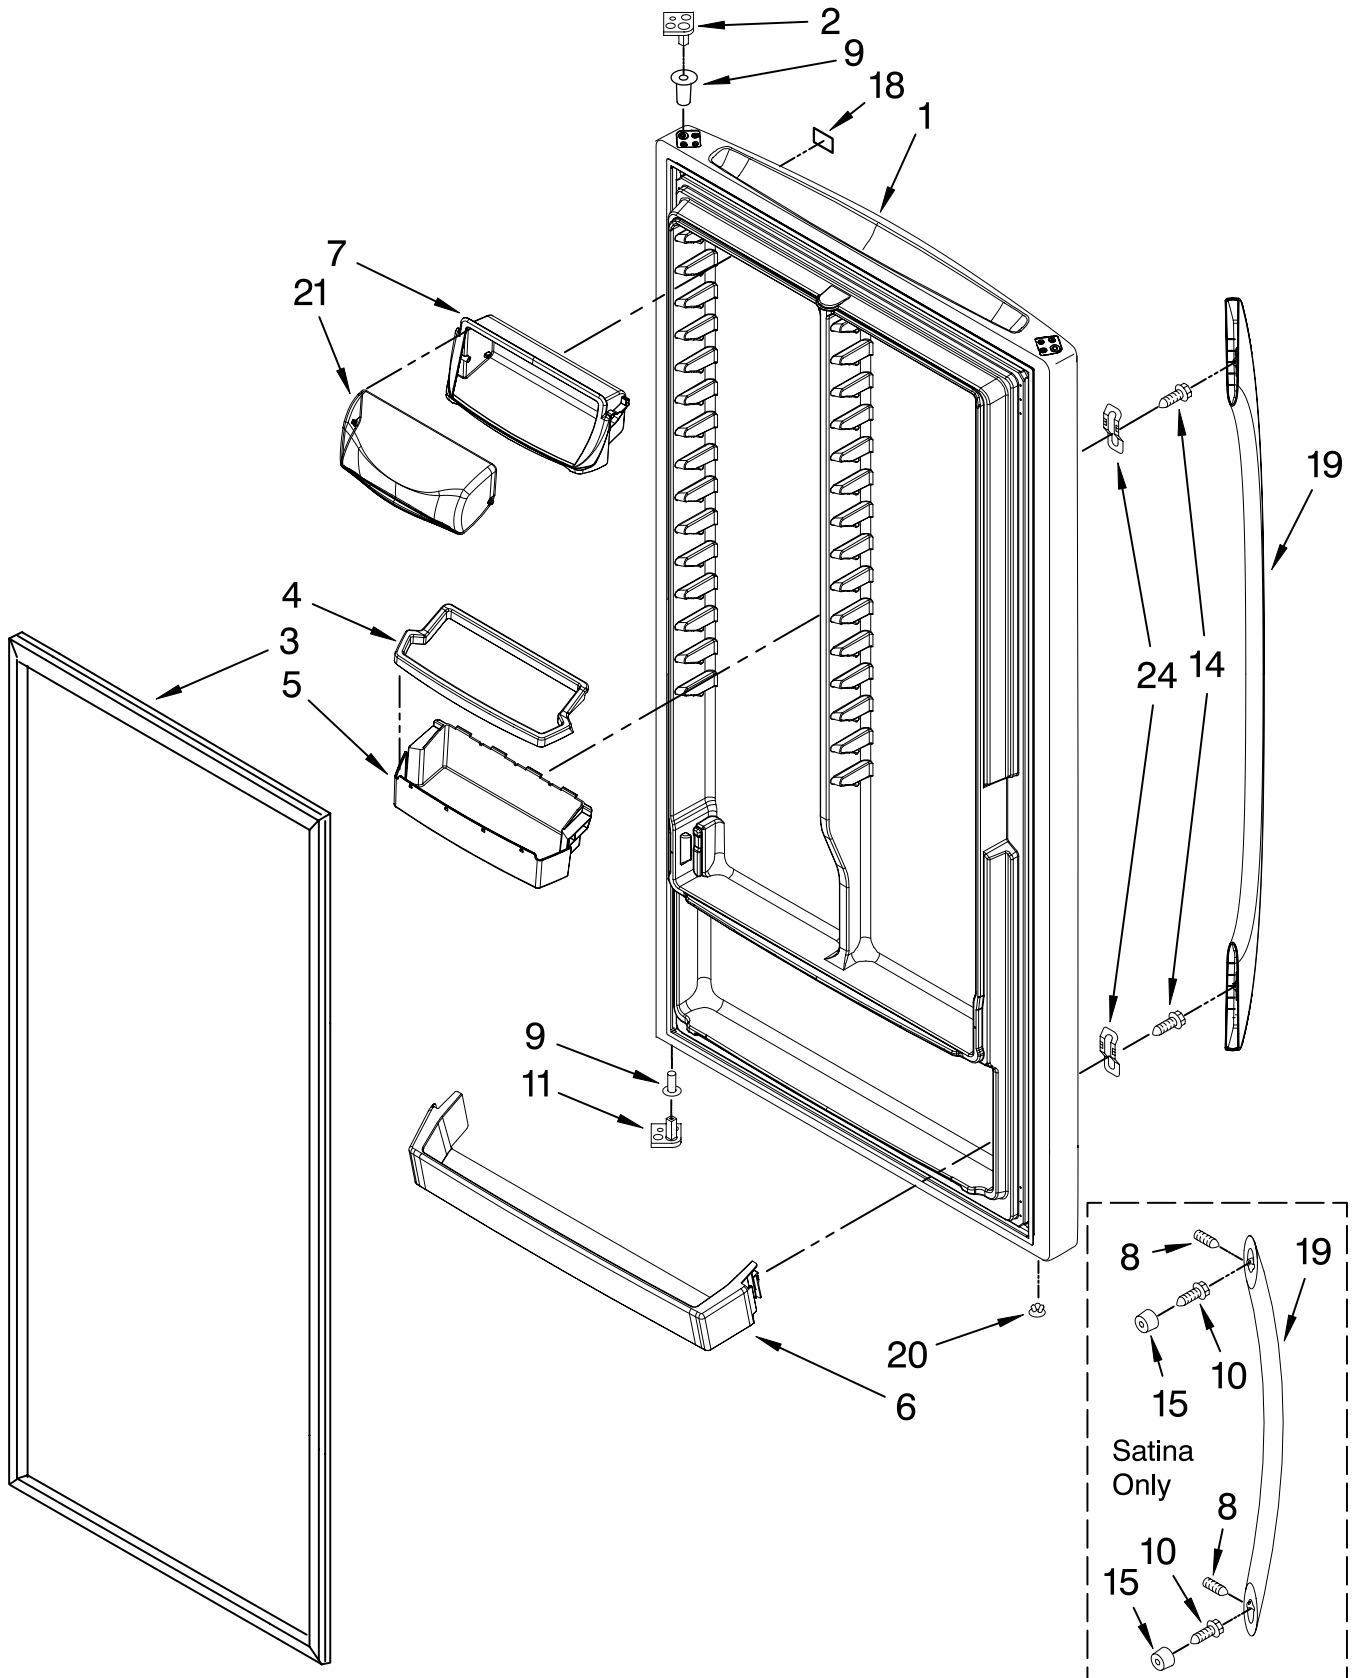

DOOR PARTS

For Models: EL87TRRRQ00, EL87TRRRS00, EL87TRRRV00
(White) (Stainless Steel) (Satina)

FOR ORDERING INFORMATION REFER TO PARTS PRICE LIST

DOOR PARTS

For Models: EL87TRRRQ00, EL87TRRRS00, EL87TRRRV00
(White) (Stainless Steel) (Satina)

Illus. No.	Part No.	DESCRIPTION
1		Exterior Door (Includes Interior Liner)
	8210352	White
	8210353	Stainless Steel
	8210354	Satina
2		Stop, Door (Top)
	8210401	White
	8210402	Black
3		Gasket
	8210339	White
	8210343	Black
4	8210383	Cover, Bin
5	8210380	Bin, Door
6	8210379	Rail, Door (Lower)
7	8210381	Housing, Dairy Compartment
8	8533976	Screw, Set
9		Bushing, Hinge
	4390731	White
	4390869	Black
10	488208	Screw
11		Stop, Door (Bottom)
	8210400	Natural
14	489491	Screw
15	2219698	Stud, Handle
18		Nameplate
	4390656	White
	4390758	Black
19		Handle
	2313345W	White
	2313345B	Black
	2317777S	Brushed Aluminum (Includes Item 8)
20	4357067	Vent Plug
21	8210382	Door, Compartment
24	2255411	Clip, Handle

FOR ORDERING INFORMATION REFER TO PARTS PRICE LIST