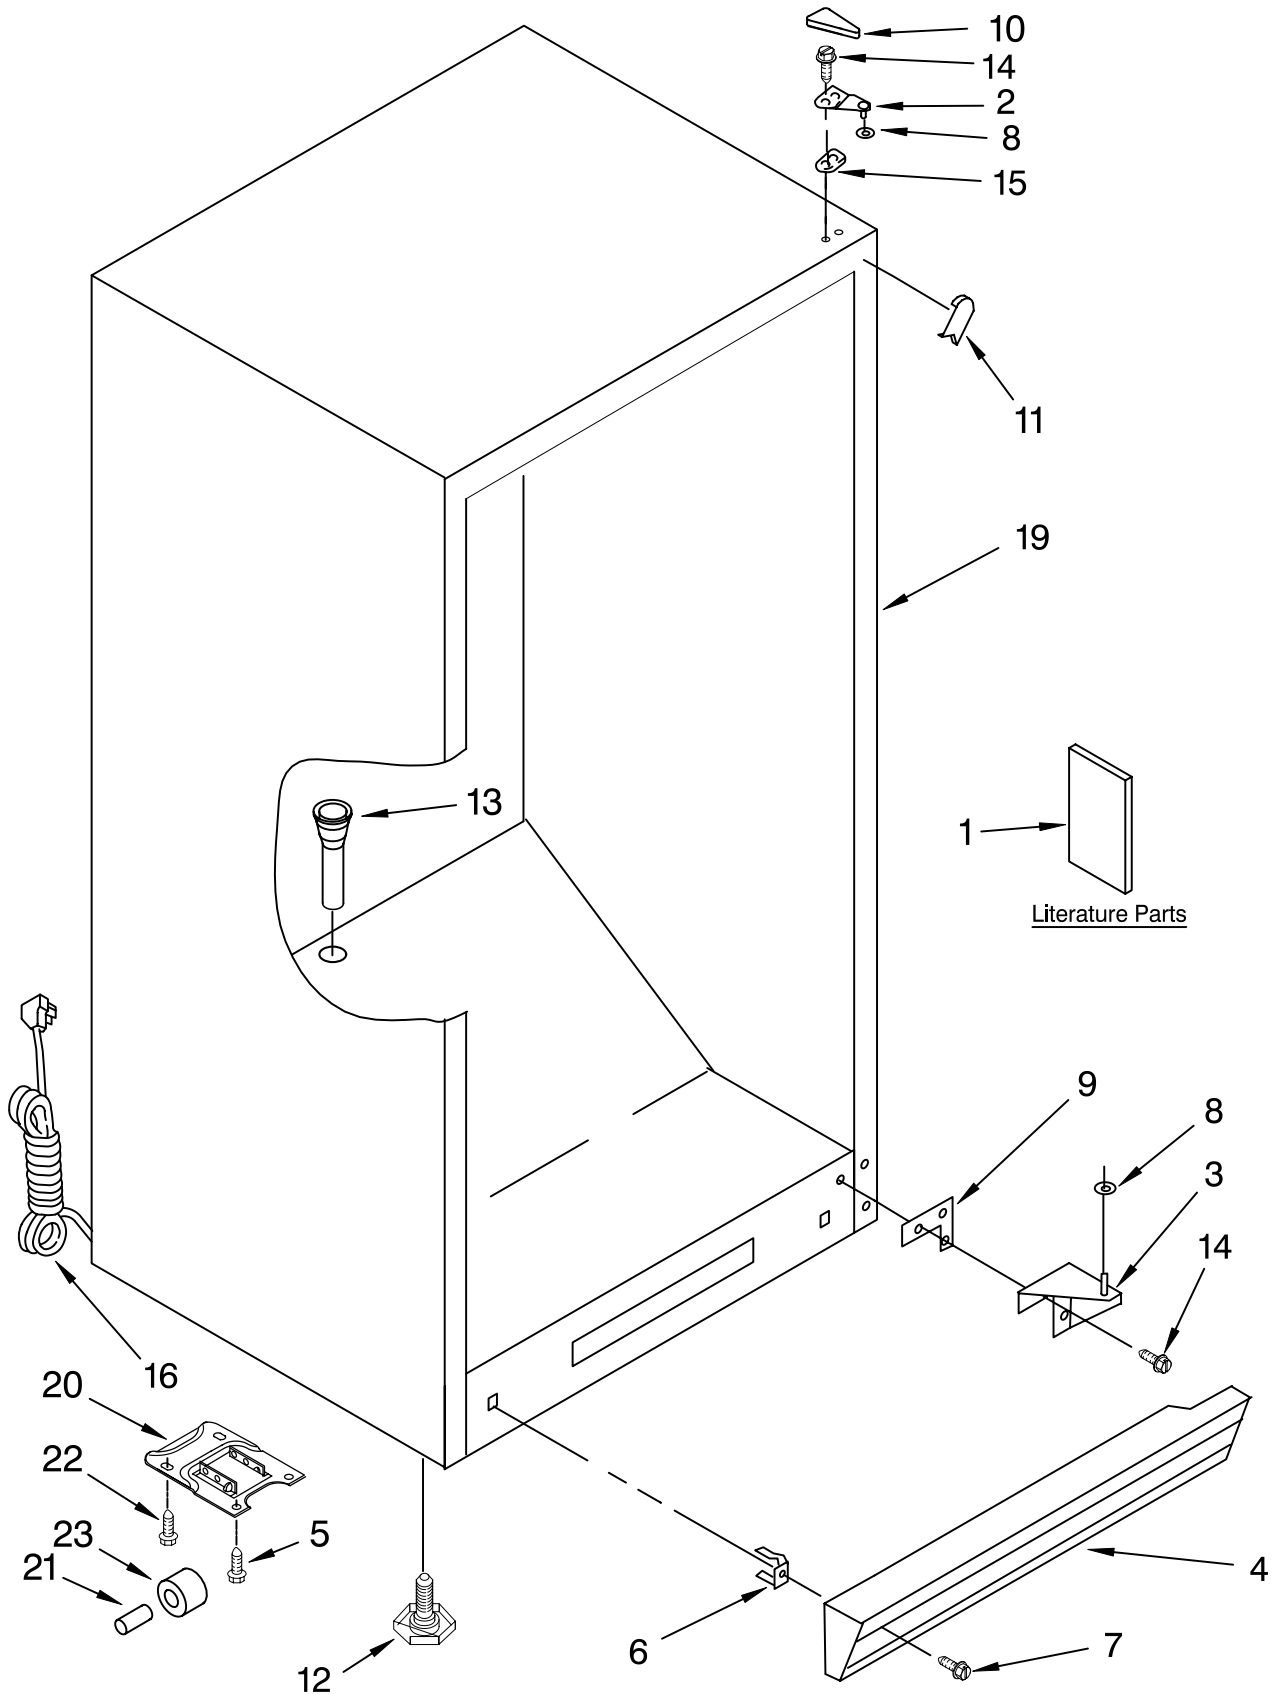

CABINET PARTS

REFRIGERATOR

For Models: EL87TRRRQ00, EL87TRRRS00, EL87TRRRV00
(White) (Stainless Steel) (Satina)

FOR ORDERING INFORMATION REFER TO PARTS PRICE LIST

CABINET PARTS

For Models: EL87TRRRQ00, EL87TRRRS00, EL87TRRRV00
(White) (Stainless Steel) (Satina)

Illus. No.	Part No.	DESCRIPTION
1		Literature Parts
	8210433	Owners Manual
	8210378	Energy Guide/Tag
2		Top Hinge
	4390885	White
	8210251	Black
3		Bottom Hinge
	8210238	White
	8210268	Black
4		Grille (Includes 6 & 7)
	8210290	White
	8210294	Black
5	4357277	Screw
6	4356803	Clip, Grille
7	4357243	Screw
	8210262	Black
8	4390520	Washer
9	4390489	Shim Bottom
10		Cover, Hinge
	4357279	White
	4390763	Black
11		Filler, Corner
	8210227	White
	8210228	Black
12	4390866	Leg, Leveller
13	4357268	Grommet, Drain
14	4356830	Screw
15	4390489	Shim, Hinge
16	8210302	Power Cord
19		Cabinet (Not A Serviceable Part)
20	8210265	Bracket, Roller
21	8210211	Axle
22	8210266	Screw
23	8210210	Roller, Front

LINER PARTS

For Models: EL87TRRRQ00, EL87TRRRS00, EL87TRRRV00
(White) (Stainless Steel) (Satina)

FOR ORDERING INFORMATION REFER TO PARTS PRICE LIST

LINER PARTS

For Models: EL87TRRRQ00, EL87TRRRS00, EL87TRRRV00
(White) (Stainless Steel) (Satina)

Illus.	Part	
No.	No.	DESCRIPTION
1	8210342	Pan, Crisper
2	4390770	Shelf, Crisper (Upper)
3	8210384	Shelf, Crisper (Lower)
4	4390773	Channel, Crisper Cover
5	4390766	Thermostat
6	4357292	Knob, Thermostat
7	4357124	Timer, Defrost
8	4390644	Lamp, Socket
9	4390465	Bulb
10	4390743	Light Shield
11	4357041	Plate, Thermostat
12	4357042	Screw
13	4390513	Light, Switch
14	4357295	Vent Plug
15	4390768	Shelf, Middle
16	4390767	Shelf, Top
18	8210236	Pan, Crisper (Upper)
19	4356849	Screw
20	4390744	Bracket, Light
21	4390774	Support, Crisper Cover
22	4390775	Egg Bin