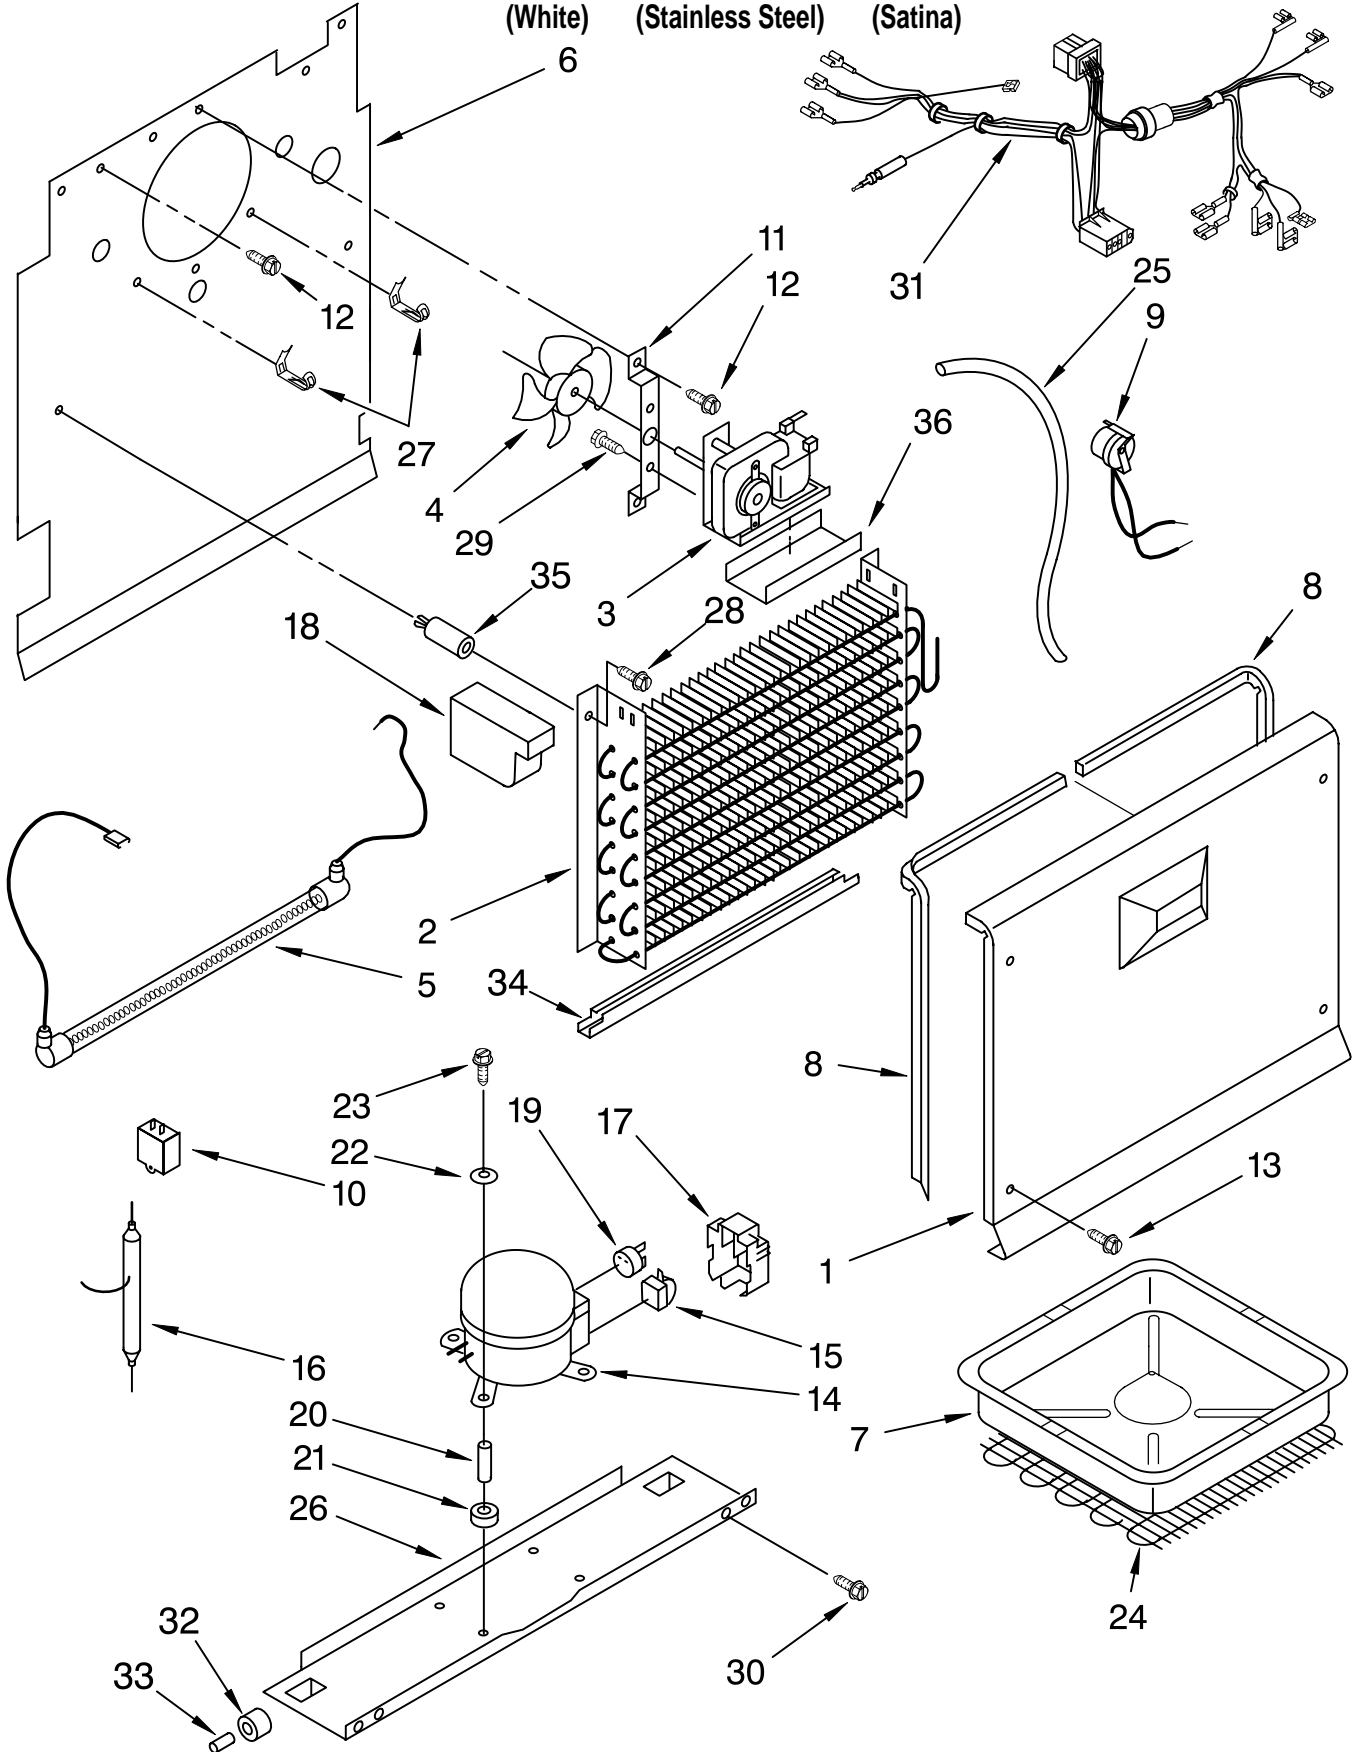

UNIT PARTS

For Models: EL87TRRRQ00, EL87TRRRS00, EL87TRRRV00
(White) (Stainless Steel) (Satina)

FOR ORDERING INFORMATION REFER TO PARTS PRICE LIST

UNIT PARTS

For Models: EL87TRRRQ00, EL87TRRRS00, EL87TRRRV00
(White) (Stainless Steel) (Satina)

<u>Illus. No.</u>	<u>Part No.</u>	<u>DESCRIPTION</u>
1	4390662	Cover, Evaporator
2	4390782	Evaporator
3	4357004	Fan Motor
4	4356920	Fan Blade
5	4356923	Heater Defrost
6	4357123	Plate, Evaporator Mount
7	4390932	Drain Pan
8		Gasket, Cover Evaporator
	4390663	Right
	4390664	Left
9	4390783	Bi-Metal Defrost
10	8210239	Capacitor
11	4357129	Bracket, Motor
12	4356943	Screw, Motor
13	4357110	Screw
14	8210240	Compressor (Includes Items 15,16,17 & 19)
15	4356738	Relay
16	4357299	Drier
17	8210242	Cover
18	8210261	Block, Foam
19	8210241	Overload
20	4356846	Sleeve
21	4356335	Grommet, Compressor
22	4356847	Washer
23	8210220	Screw, Compressor
24	8210300	Condenser
25	4357245	Heat, Exchanger
26		Compressor Pan
	4390753	White
	8210202	Black
27	4356952	Clip
28	4390821	Screw
29	4356970	Screw
30	4357277	Screw
31	8210301	Harness, Unit
32	4390754	Roller
33	8210211	Axle
34	4356924	Shield, Heater
35	4357020	Grommet
36	4357128	Shield, Motor

REFRIGERANT CHARGE

4.107 oz.
(R-134A)

FOR ORDERING INFORMATION REFER TO PARTS PRICE LIST