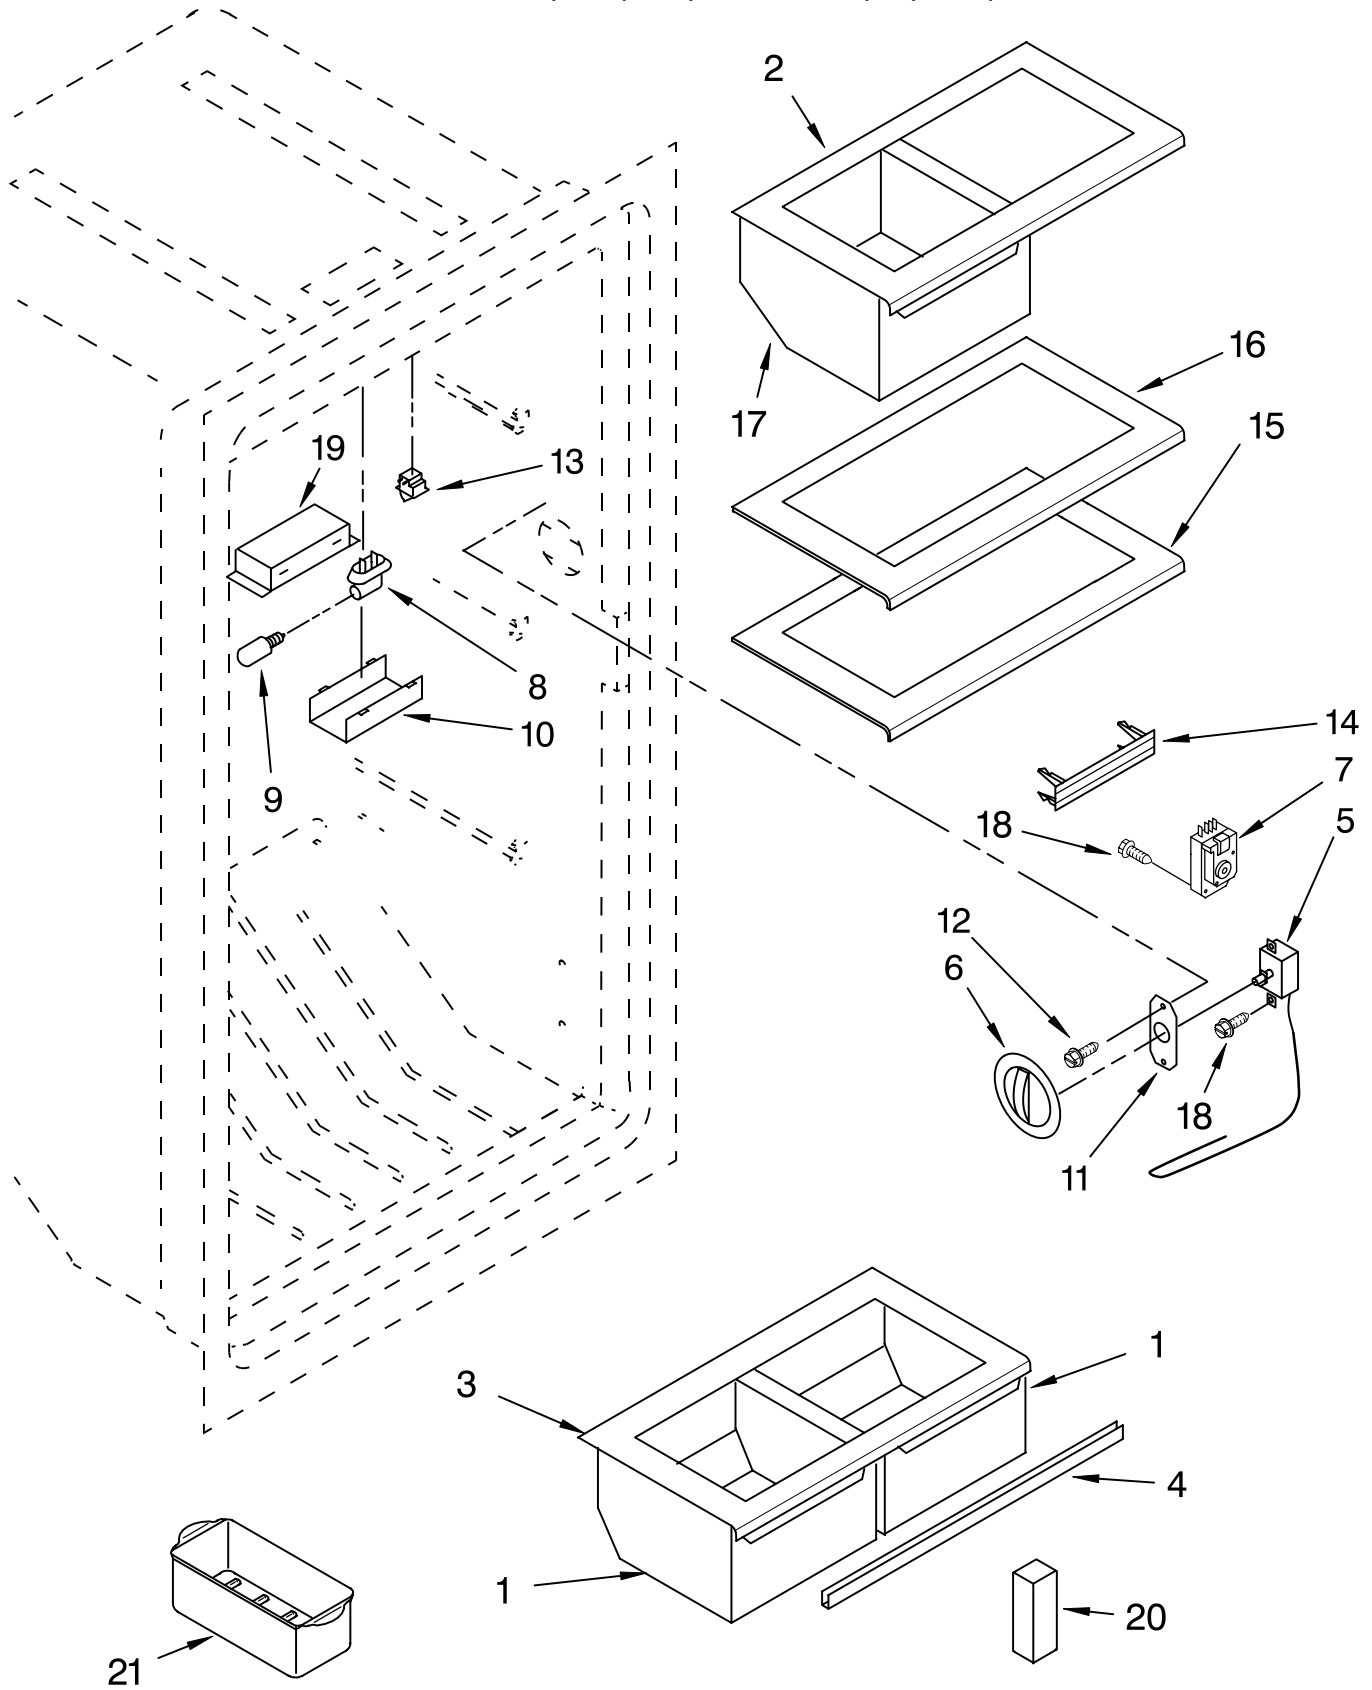

# CABINET PARTS

REFRIGERATOR

For Models: EL87TRRRQ01, EL87TRRRS01, EL87TRRRV01  
(White) (Stainless Steel) (Satina)

FOR ORDERING INFORMATION REFER TO PARTS PRICE LIST

# CABINET PARTS

For Models: EL87TRRRQ01, EL87TRRRS01, EL87TRRRV01  
(White) (Stainless Steel) (Satina)

Illus. No.	Part No.	DESCRIPTION
1		Literature Parts
	8210433	Owners Manual
	8210378	Energy Guide/Tag
2		Top Hinge
	W10179593	White
	8210251	Black
3		Bottom Hinge
	W10201501	White
	8210268	Black
4		Grille (Includes 6 & 7)
	8210290	White
	8210294	Black
5	4357277	Screw
6	4356803	Clip, Grille
7		Screw
	4357243	White
	8210262	Black
8	4390520	Washer
9	4390489	Shim Bottom
10		Cover, Hinge
	4357279	White
	4390763	Black
11	4390866	Leg, Leveller
12	W10164544	Grommet, Drain
13	4356830	Screw
14	4390489	Shim, Hinge
15	8210302	Power Cord
16		Cabinet (Not A Serviceable Part)
17	8210265	Bracket, Roller
18	4390755	Axle
19	8210266	Screw
20	4390754	Roller, Front

# LINER PARTS

For Models: EL87TRRRQ01, EL87TRRRS01, EL87TRRRV01  
(White) (Stainless Steel) (Satina)

FOR ORDERING INFORMATION REFER TO PARTS PRICE LIST