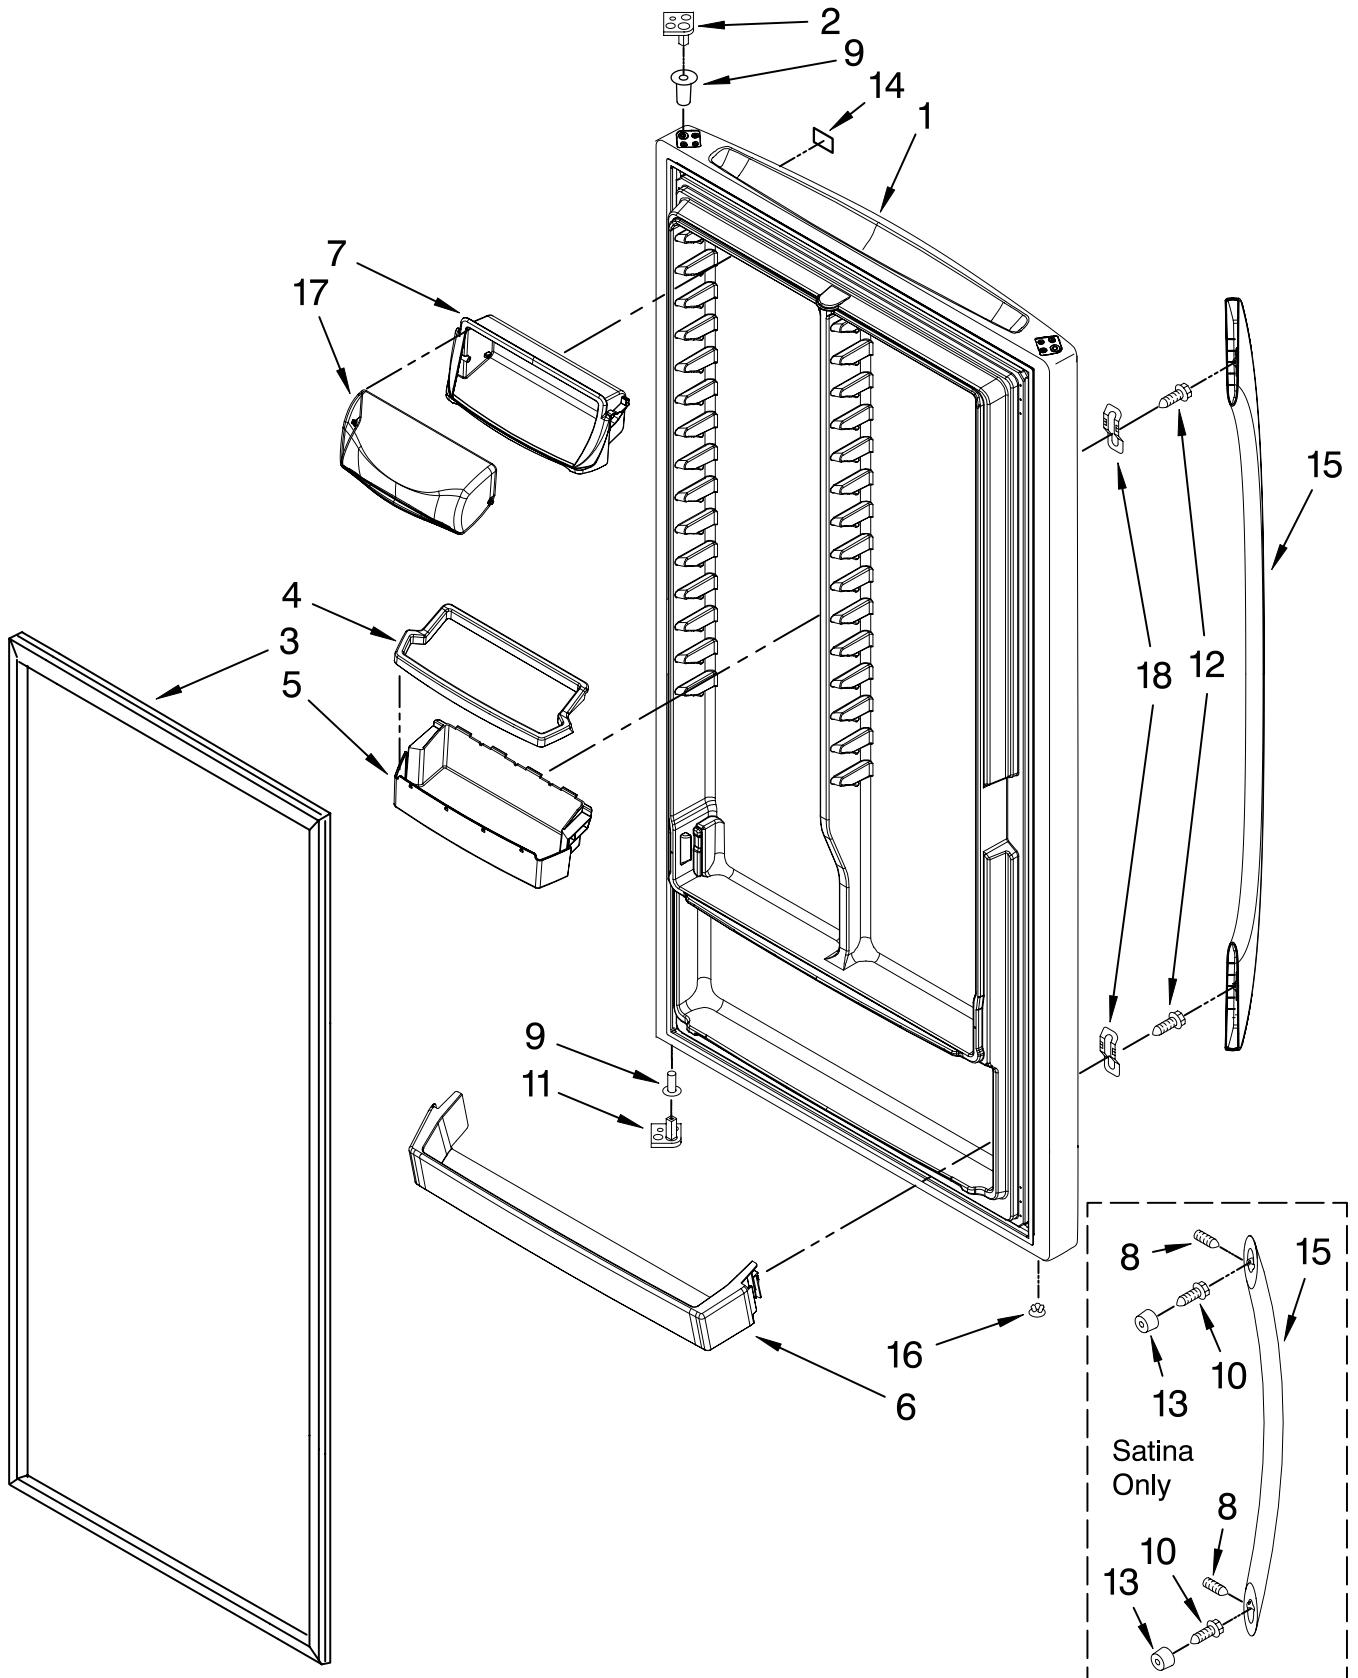

DOOR PARTS

For Models: EL87TRRRQ01, EL87TRRRS01, EL87TRRRV01
(White) (Stainless Steel) (Satina)

FOR ORDERING INFORMATION REFER TO PARTS PRICE LIST

DOOR PARTS

For Models: EL87TRRRQ01, EL87TRRRS01, EL87TRRRV01
(White) (Stainless Steel) (Satina)

Illus. No.	Part No.	DESCRIPTION
1		Exterior Door (Includes Interior Liner)
	8210352	White
	8210353	Stainless Steel
	8210354	Satina
2		Stop, Door (Top)
	8210401	White
	8210402	Black
3		Gasket
	8210339	White
	8210343	Black
4	8210383	Cover, Bin
5	8210380	Bin, Door
6	8210379	Rail, Door (Lower)
7	8210381	Housing, Dairy Compartment
8	8533976	Screw, Set
9		Bushing, Hinge
	4390731	White
	4390869	Black
10	488208	Screw
11		Stop, Door (Bottom)
	8210400	Natural
12	489491	Screw
13	2219698	Stud, Handle
14	2255121	Nameplate
15		Handle
	2313345W	White
	2313345B	Black
	W10202711	Brushed Aluminum (Includes Item 8)
16	4357067	Vent Plug
17	8210382	Door, Compartment
18	2255411	Clip, Handle

FOR ORDERING INFORMATION REFER TO PARTS PRICE LIST