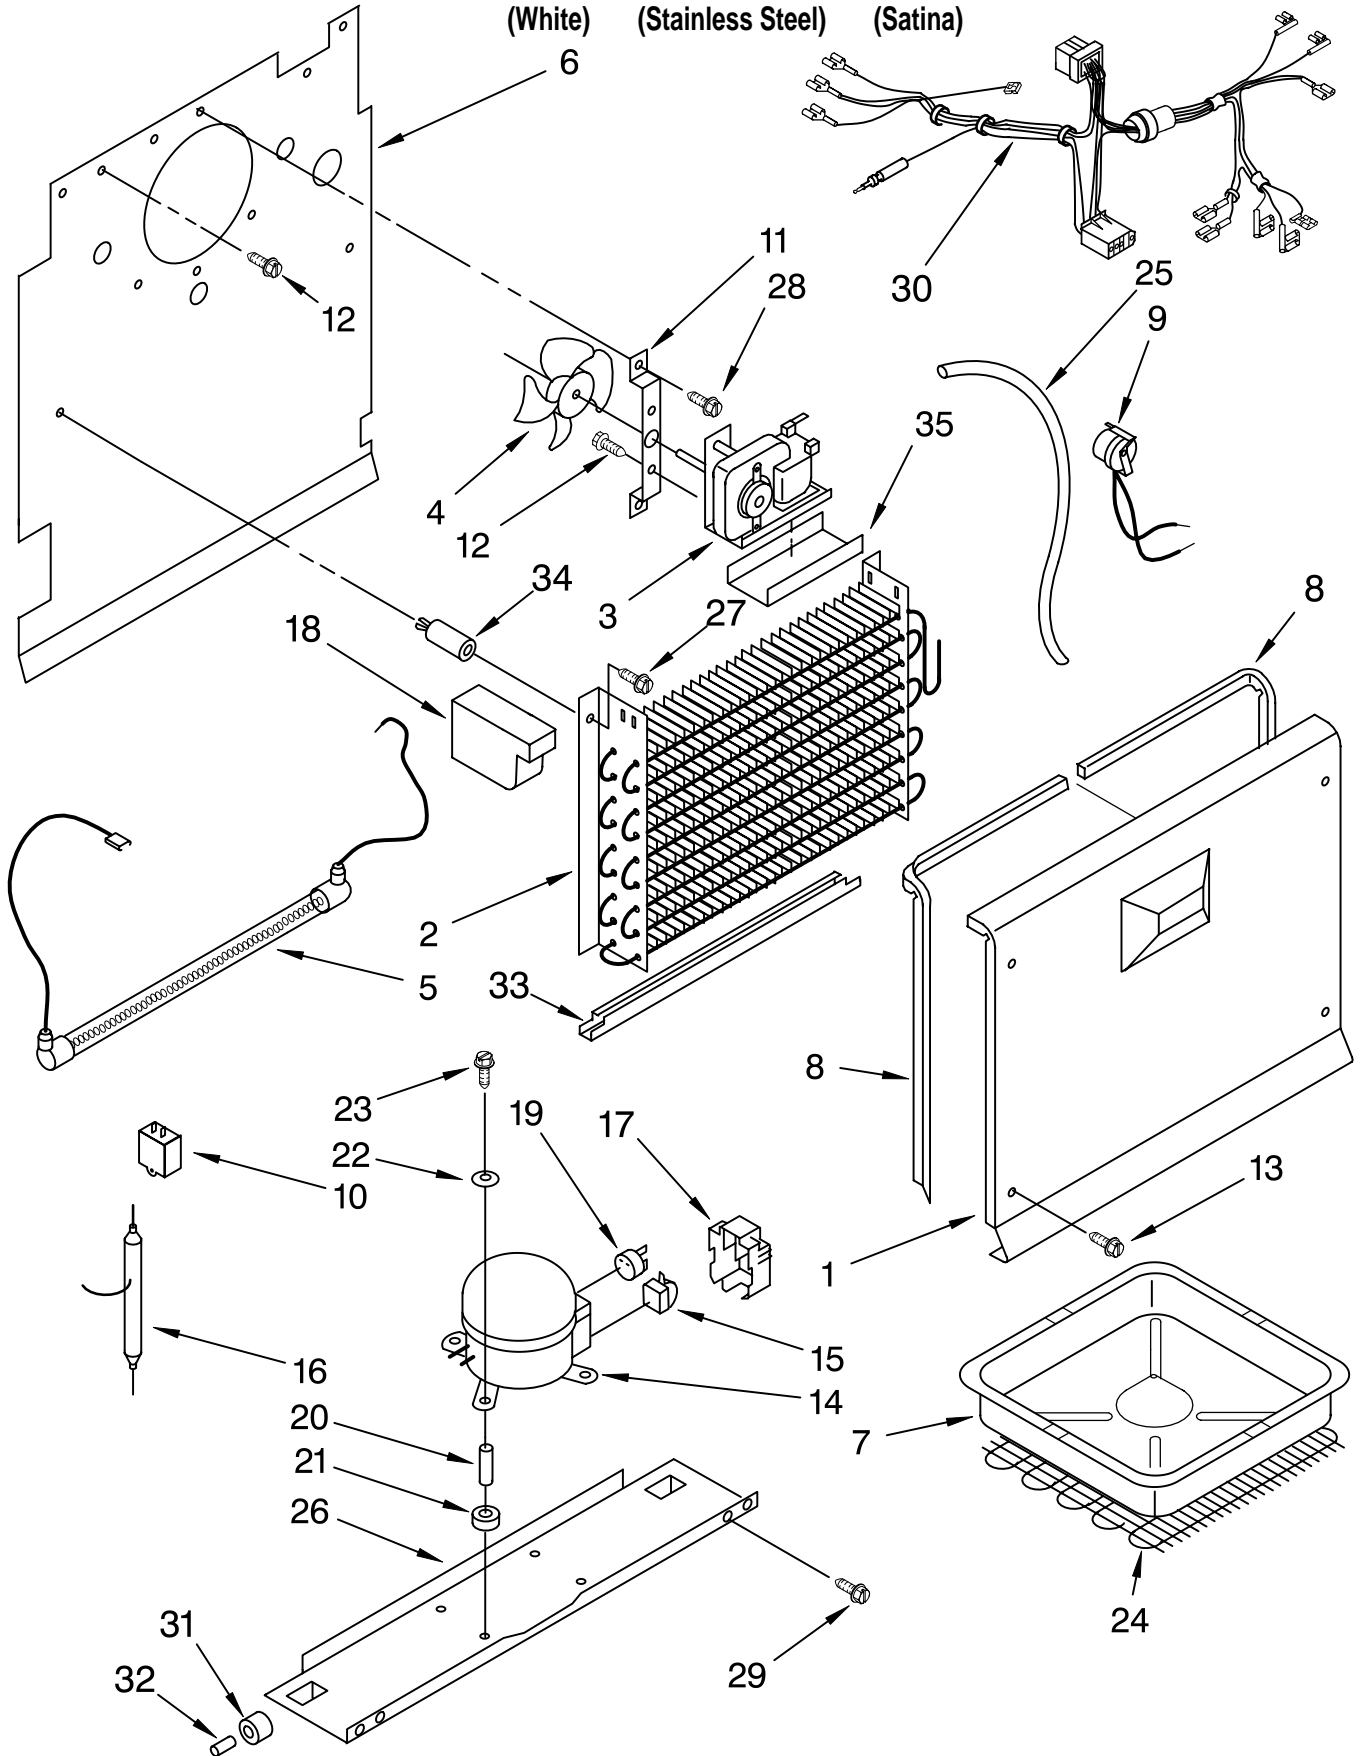

UNIT PARTS

For Models: EL87TRRRQ01, EL87TRRRS01, EL87TRRRV01

(White) (Stainless Steel) (Satina)

FOR ORDERING INFORMATION REFER TO PARTS PRICE LIST

UNIT PARTS

For Models: EL87TRRRQ01, EL87TRRRS01, EL87TRRRV01
(White) (Stainless Steel) (Satina)

<u>Illus.</u> <u>No.</u>	<u>Part</u> <u>No.</u>	<u>DESCRIPTION</u>
1	4390662	Cover, Evaporator
2	4390782	Evaporator
3	4357004	Fan Motor
4	4356920	Fan Blade
5	4356923	Heater Defrost
6	4357123	Plate, Evaporator Mount
7	4390932	Drain Pan
8		Gasket, Cover Evaporator
	4390663	Right
	4390664	Left
9	4390783	Bi-Metal Defrost
10	8210239	Capacitor
11	4357129	Bracket, Motor
12	4356943	Screw, Motor
13	4357110	Screw
14	8210240	Compressor (Includes Items 15,16,17 & 19)
15	4356738	Relay
16	4357299	Drier
17	8210242	Cover
18	8210261	Block, Foam
19	8210241	Overload
20	4356846	Sleeve
21	4356335	Grommet, Compressor
22	4356847	Washer
23	8210220	Screw, Compressor
24	8210300	Condenser
25	4357245	Heat, Exchanger
26	8210202	Compressor Pan
27	4357243	Screw
28	4356970	Screw
29	4357277	Screw
30	8210301	Harness, Unit
31	4390754	Roller
32	4390755	Axle
33	4356924	Shield, Heater
34	4357020	Grommet
35	4357128	Shield, Motor

REFRIGERANT CHARGE

4.107 oz.
(R-134A)