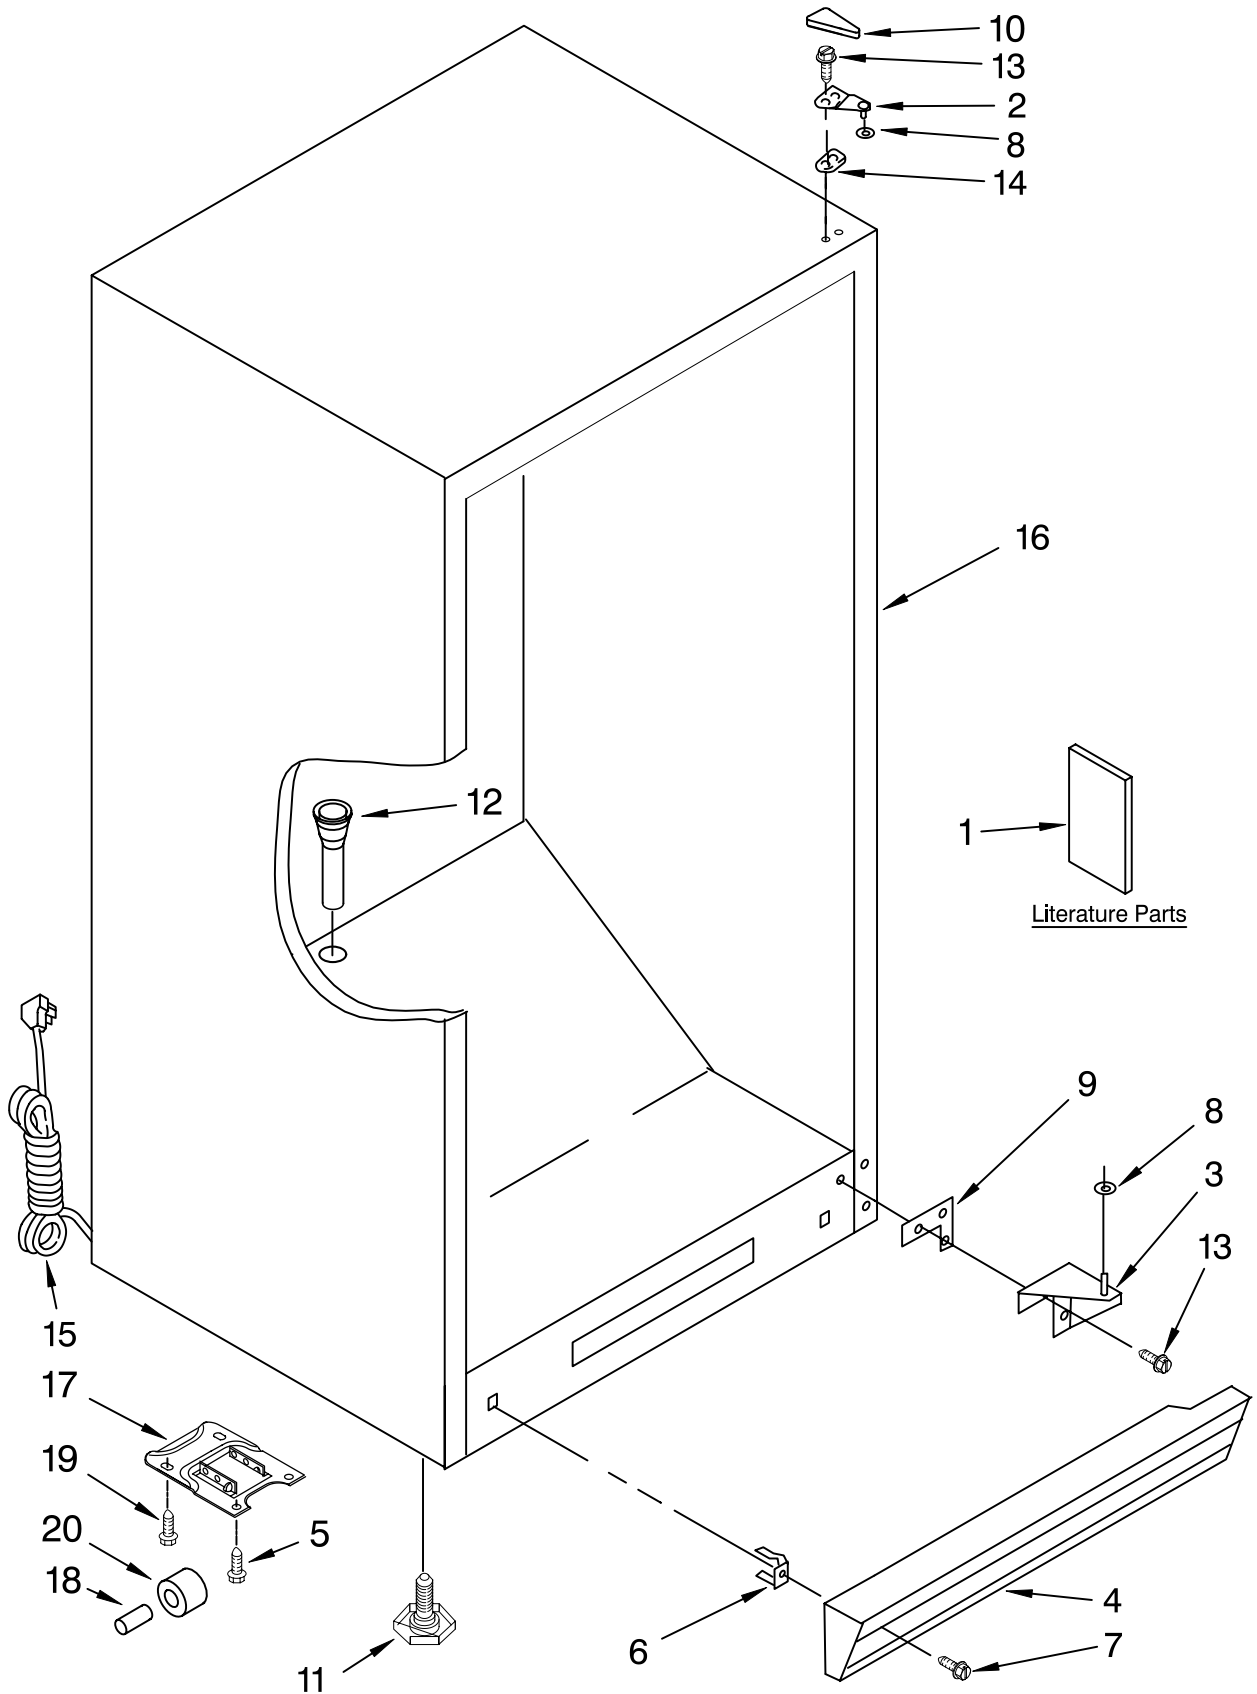

# CABINET PARTS

REFRIGERATOR

For Models: EL87TRRRQ01, EL87TRRRS01, EL87TRRRV01  
(White) (Stainless Steel) (Satina)

FOR ORDERING INFORMATION REFER TO PARTS PRICE LIST

# CABINET PARTS

For Models: EL87TRRRQ01, EL87TRRRS01, EL87TRRRV01  
(White) (Stainless Steel) (Satina)

Illus. No.	Part No.	DESCRIPTION
1		Literature Parts
	8210433	Owners Manual
	8210378	Energy Guide/Tag
2		Top Hinge
	W10179593	White
	8210251	Black
3		Bottom Hinge
	W10201501	White
	8210268	Black
4		Grille (Includes 6 & 7)
	8210290	White
	8210294	Black
5	4357277	Screw
6	4356803	Clip, Grille
7		Screw
	4357243	White
	8210262	Black
8	4390520	Washer
9	4390489	Shim Bottom
10		Cover, Hinge
	4357279	White
	4390763	Black
11	4390866	Leg, Leveller
12	W10164544	Grommet, Drain
13	4356830	Screw
14	4390489	Shim, Hinge
15	8210302	Power Cord
16		Cabinet (Not A Serviceable Part)
17	8210265	Bracket, Roller
18	4390755	Axle
19	8210266	Screw
20	4390754	Roller, Front

# LINER PARTS

For Models: EL87TRRRQ01, EL87TRRRS01, EL87TRRRV01  
(White) (Stainless Steel) (Satina)

FOR ORDERING INFORMATION REFER TO PARTS PRICE LIST

# LINER PARTS

For Models: EL87TRRRQ01, EL87TRRRS01, EL87TRRRV01  
(White) (Stainless Steel) (Satina)

<b>Illus.</b>	<b>Part</b>	
<b>No.</b>	<b>No.</b>	<b>DESCRIPTION</b>
1	8210342	Pan, Crisper
2	4390770	Shelf, Crisper (Upper)
3	4390772	Shelf, Crisper (Lower)
4	4390773	Channel, Crisper Cover
5	4390766	Thermostat
6	4357292	Knob, Thermostat
7	4357124	Timer, Defrost
8	8210350	Lamp, Socket
9	4390465	Bulb
10	4390743	Light Shield
11	4357041	Plate, Thermostat
12	4357042	Screw
13	4390513	Light, Switch
14	4357295	Vent Plug
15	4390768	Shelf, Middle
16	4390767	Shelf, Top
17	8210236	Pan, Crisper (Upper)
18	4356849	Screw
19	W10135693	Bracket, Light
20	4390774	Support, Crisper Cover
21	4390775	Egg Bin