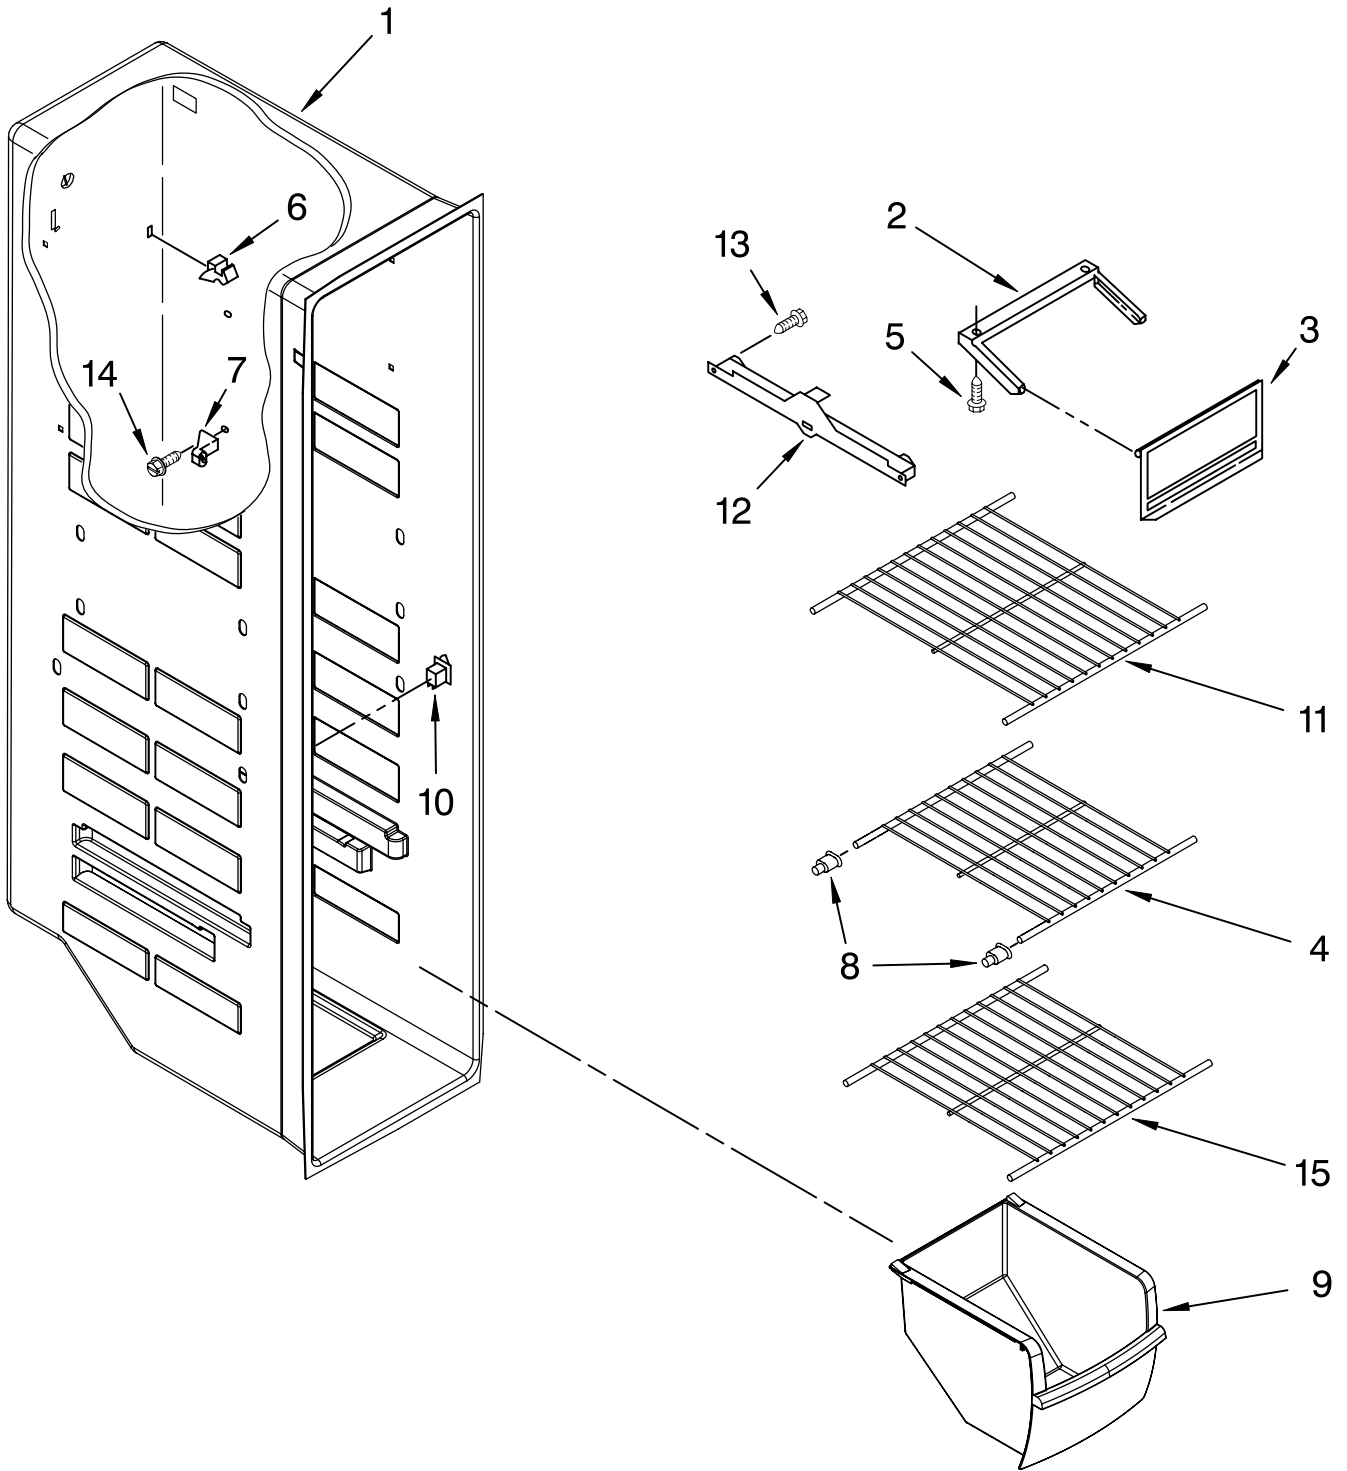

FREEZER LINER PARTS

For Models: ED2LHEXTD00

(Universal Silver)

FOR ORDERING INFORMATION REFER TO PARTS PRICE LIST

FREEZER LINER PARTS

For Models: ED2LHEXTD00

(Universal Silver)

Illus. No.	Part No.	DESCRIPTION
1		Liner (Not A Serviceable Part)
2	1115380	Slide, Ice Door
3	2171712	Door, Ice Compartment
4	2309634	Shelf, Wire
5	489478	Screw
6	842534	Clip, Air Duct (2)
7	2196206	Support, Stud (4)
8	2163762	Cup, Shelf Mounting (12)
9	2309758	Freezer Bin
10	1115373	Switch, Rocker Arm
11	2309633	Shelf, Wire
12		Slide, Container
	1119237	Left Side
	1119293	Right Side
13	489100	Screw (4)
14	3400893	Screw
15	2309632	Shelf, Wire

FOR ORDERING INFORMATION REFER TO PARTS PRICE LIST