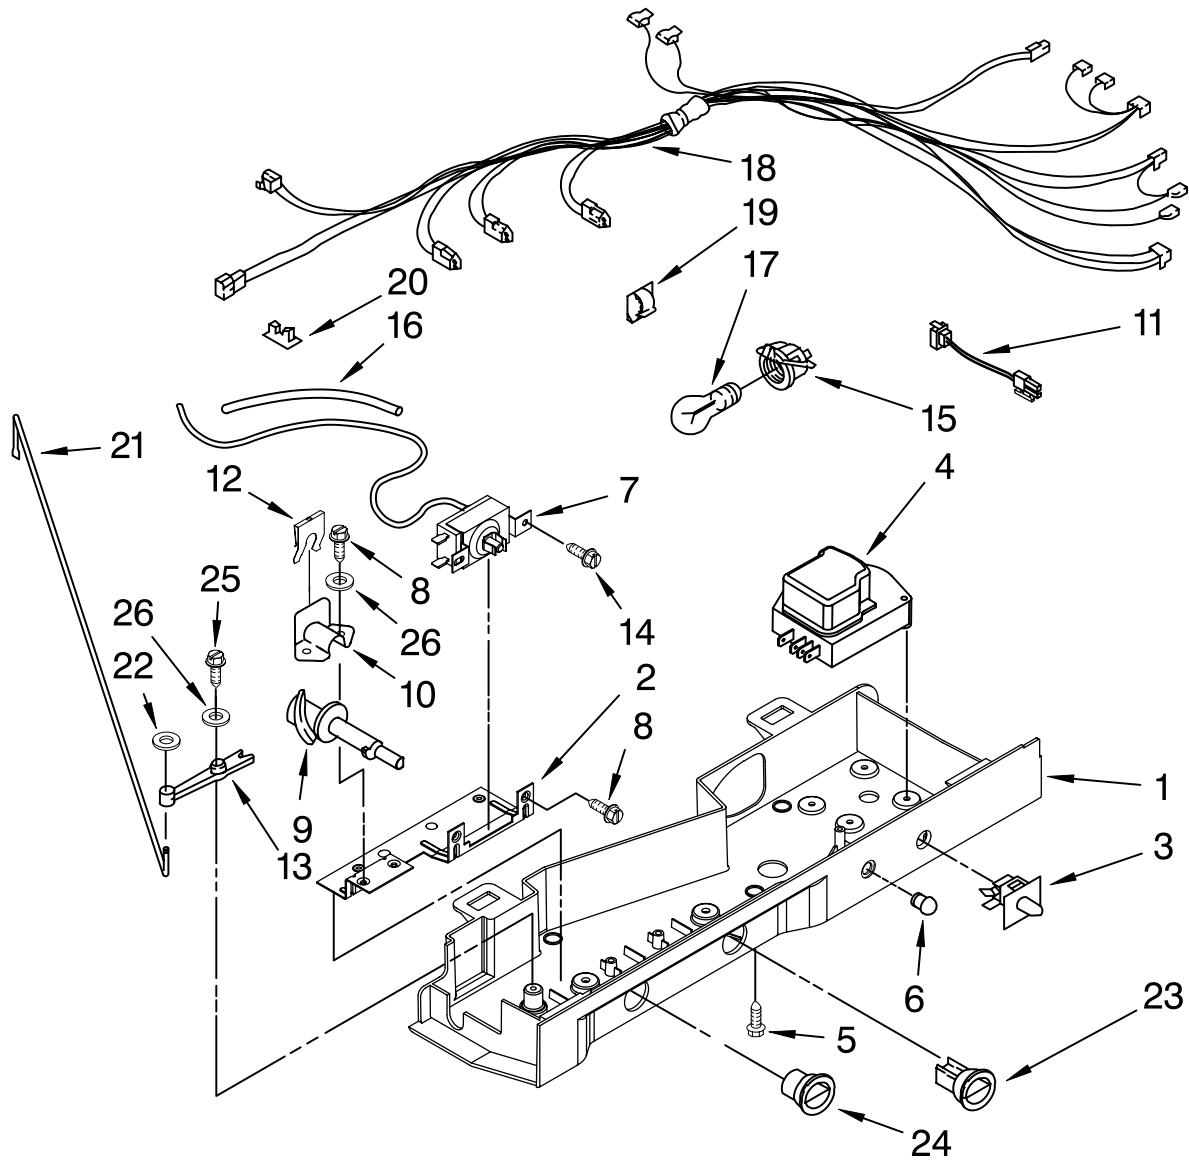

Illus. No.	Part No.	DESCRIPTION
22	2188874	Fan, Motor
23	1105523	Tray, Evaporator
24	2217195	Heat Shield
25		Drier
	2319825	Production
	2317845	Service
26	2255011	Compressor (Includes Items 10, 12, 13, 16, 18 & 25) (Also Order 876765 Tube Kit)
27	2304903	Unit Mounting Frame
28	2325300	Unit, Harness (Includes Power Cord)
29	2181929	Fan, Motor Bracket
30	2188174	Heater, Defrost
31	489373	Screw (4)
32		Grommet (4)
	1100826	Production
	4387558	Service
33	489340	Screw (5)
34	2196202	Air Baffle
35	2155547	Clip, Heat Shield
36	2182057	Unit Cover, Bottom
37	489396	Clip
38	2149718	Unit Mounting Rail

Illus. No.	Part No.	DESCRIPTION
39	8281232	Screw
40	2260516	Guard, Fan
41	2263990	Strap
42	489427	Screw
43	2209709	Union

Following Parts Not Illustrated
and Optional Parts Not Included

978025	Valve, Access (1/4")
978026	Valve, Access (5/16")
978027	Valve, Access (3/8")
978028	Valve, Access (1/2")
978029	Valve, Access (5/8")
978030	Valve, Access (3/4")
876764	Valve, Access (3/16")

REFRIGERANT CHARGE

5.0 oz.
(R-134A)

CONTROL PARTS

For Models: ED2LHEXTD00
(Universal Silver)

Illus. No.	Part No.	DESCRIPTION
1	2311623	Control Box
2	2311611	Mounting Bracket
3	2219875	Light Switch
4	2303824	Electronic Control
5	489398	Screw (2)
6	2200096	Cover, Light Lens
7	2198202	Thermostat
8	3196537	Screw
9	2182195	Cam Assembly

Illus. No.	Part No.	DESCRIPTION
10	1110560	Bearing Body
11	2213462	Led and Connector Assembly
12	2196062	Damper Control
13	1110559	Pivot Arm
14	487869	Screw
15	2162085	Light Socket
16	2196001	Tube Barrier, Thermostat
17	2311792	Light Bulb
18	2311633	Control Box Harness