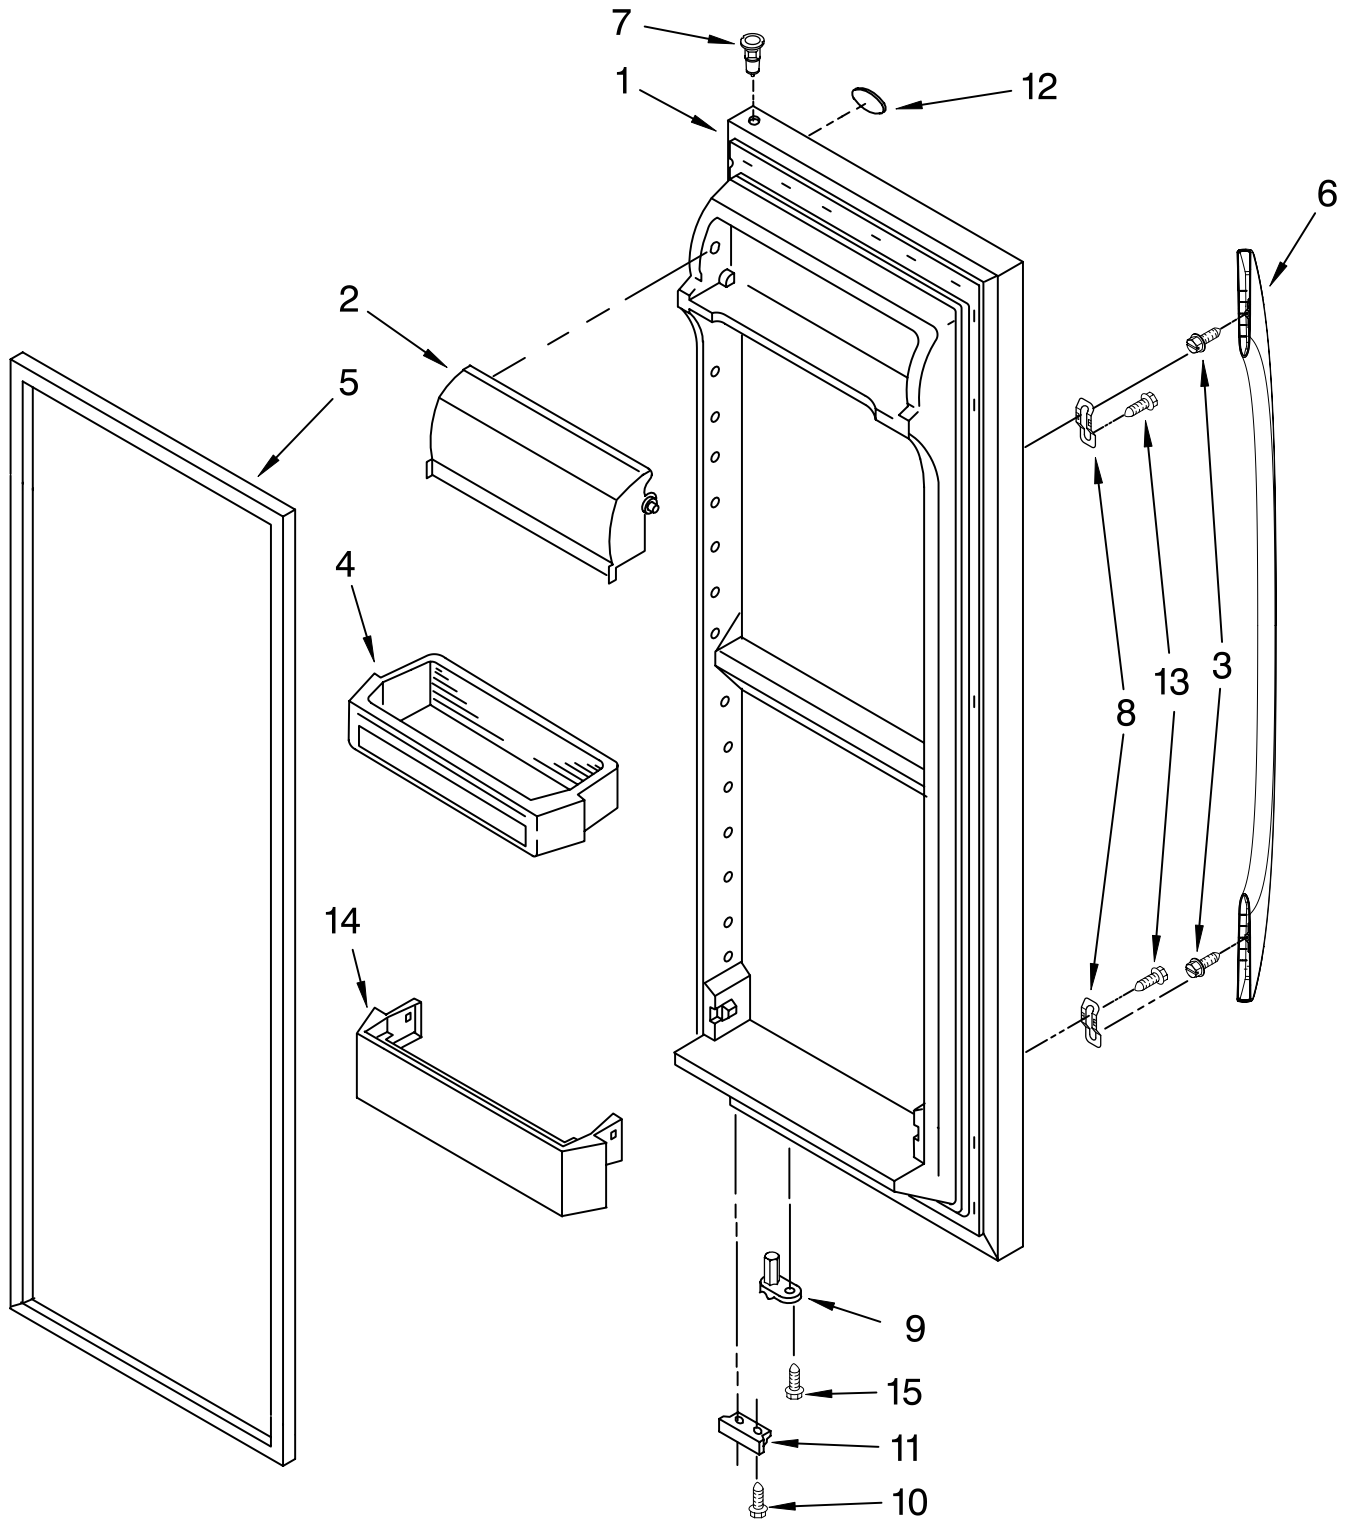

REFRIGERATOR DOOR PARTS

For Models: ED2LHEXTD00

(Universal Silver)

FOR ORDERING INFORMATION REFER TO PARTS PRICE LIST

REFRIGERATOR DOOR PARTS

For Models: ED2LHEXTD00

(Universal Silver)

Illus. No.	Part No.	DESCRIPTION
1		Refrigerator Door (Includes Item 5)
	2311657US	Universal Silver
2	2256101	Door, Compartment
3	489491	Screw
4	2187172	Door Bin (3)
5		Door Gasket, Magnetic
	2309653	Black
6		Handle
	2313345B	Black
7	2308091	Thimble-Top
8	2255411	Clip
9	2182178	Door Closer, Upper Cam
10	489420	Screw
11		Bracket, Door Stop
	2206629B	Black
12	2255121	Nameplate
13	8533920	Screw
14	2177962	Trivet
15	3400012	Screw

FOR ORDERING INFORMATION REFER TO PARTS PRICE LIST