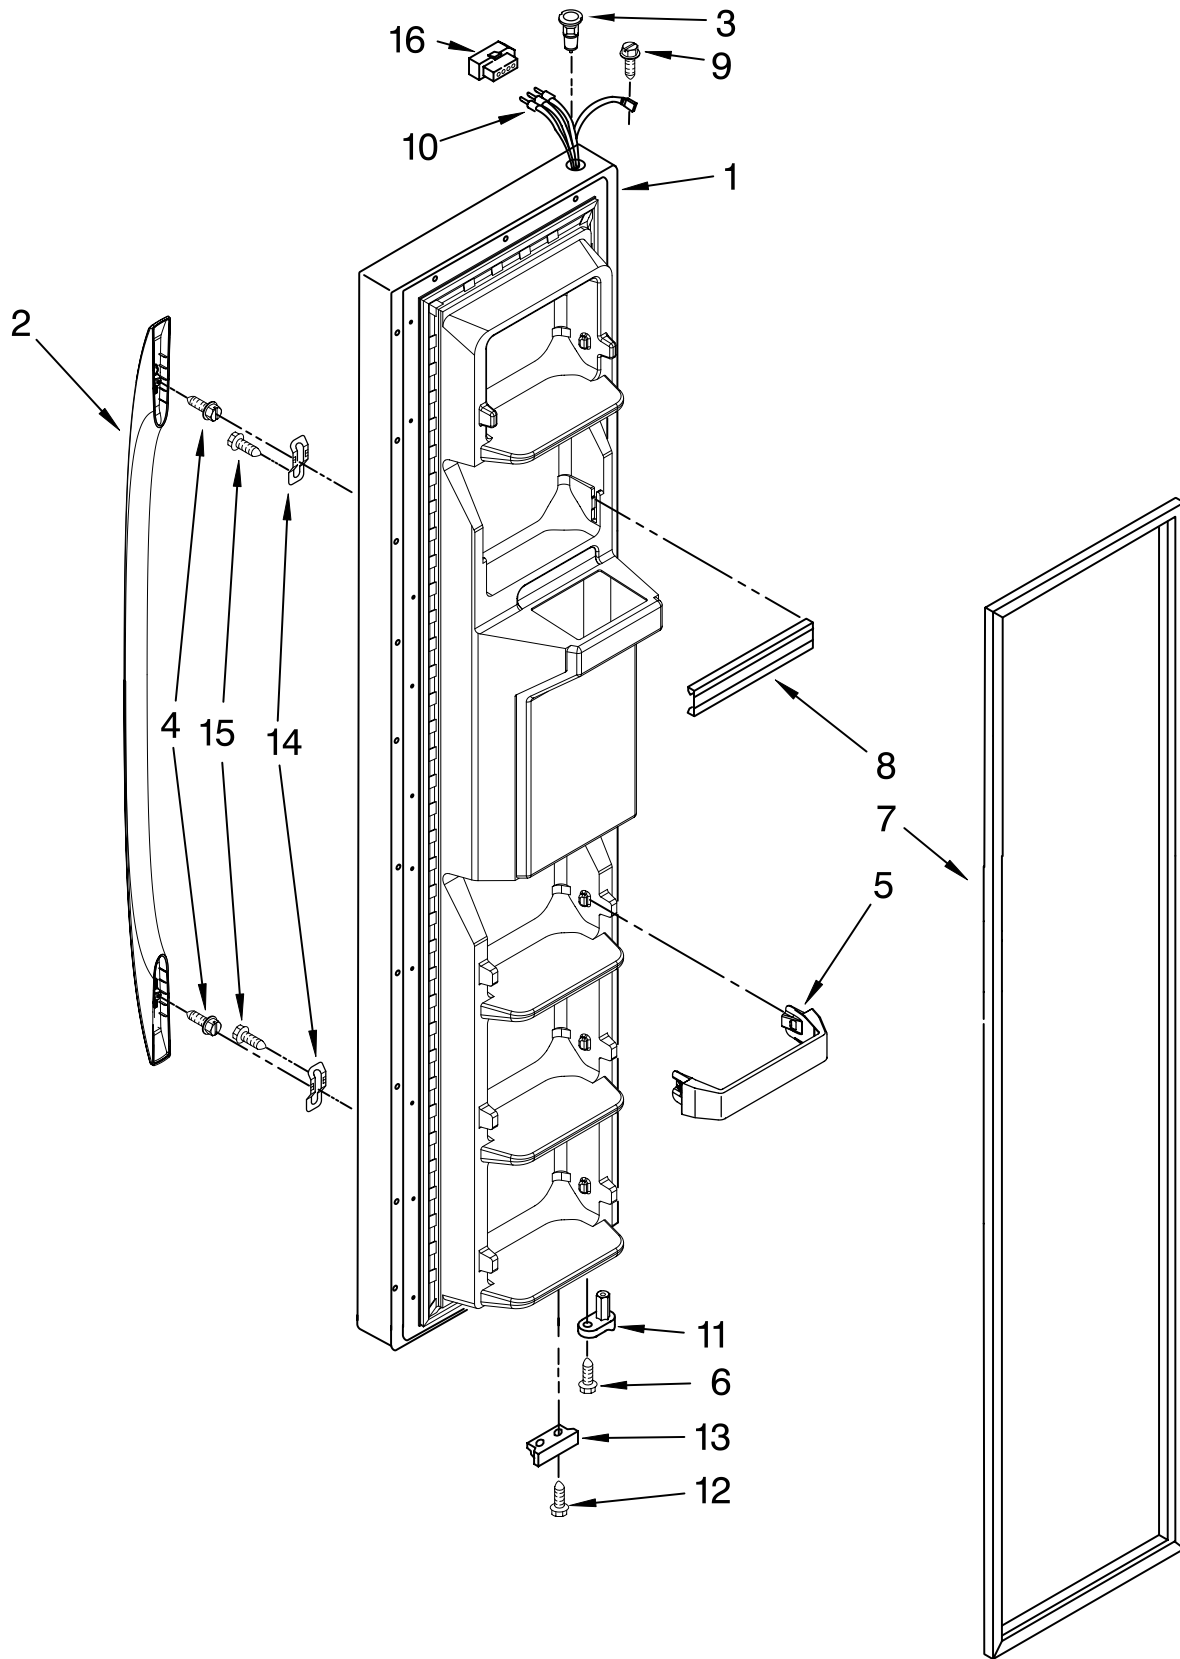

FREEZER DOOR PARTS

For Models: ED2LHEXTD00

(Universal Silver)

FOR ORDERING INFORMATION REFER TO PARTS PRICE LIST

FREEZER DOOR PARTS

For Models: ED2LHEXTD00
(Universal Silver)

Illus. No.	Part No.	DESCRIPTION
1		Freezer Door (Includes Item 7 And Dispenser Front Parts)
	2325844US	Universal Silver
2		Handle
	2313345B	Black
3	2182181	Thimble-Top
4	8533920	Screw
5	2309717	Trivet (4)
6	3400012	Screw
7		Door Gasket, Magnetic
	2309654	Black
8	2209680	Trim, Door Shelf
9	488500	Screw
10	2311642	Wire Harness
11	2182179	Door Closer, Upper Cam
12	489420	Screw
13		Bracket, Door Stop
	2206629B	Black
14	2255411	Clip
15	489491	Screw
16	2154473	Connector

FOR ORDERING INFORMATION REFER TO PARTS PRICE LIST