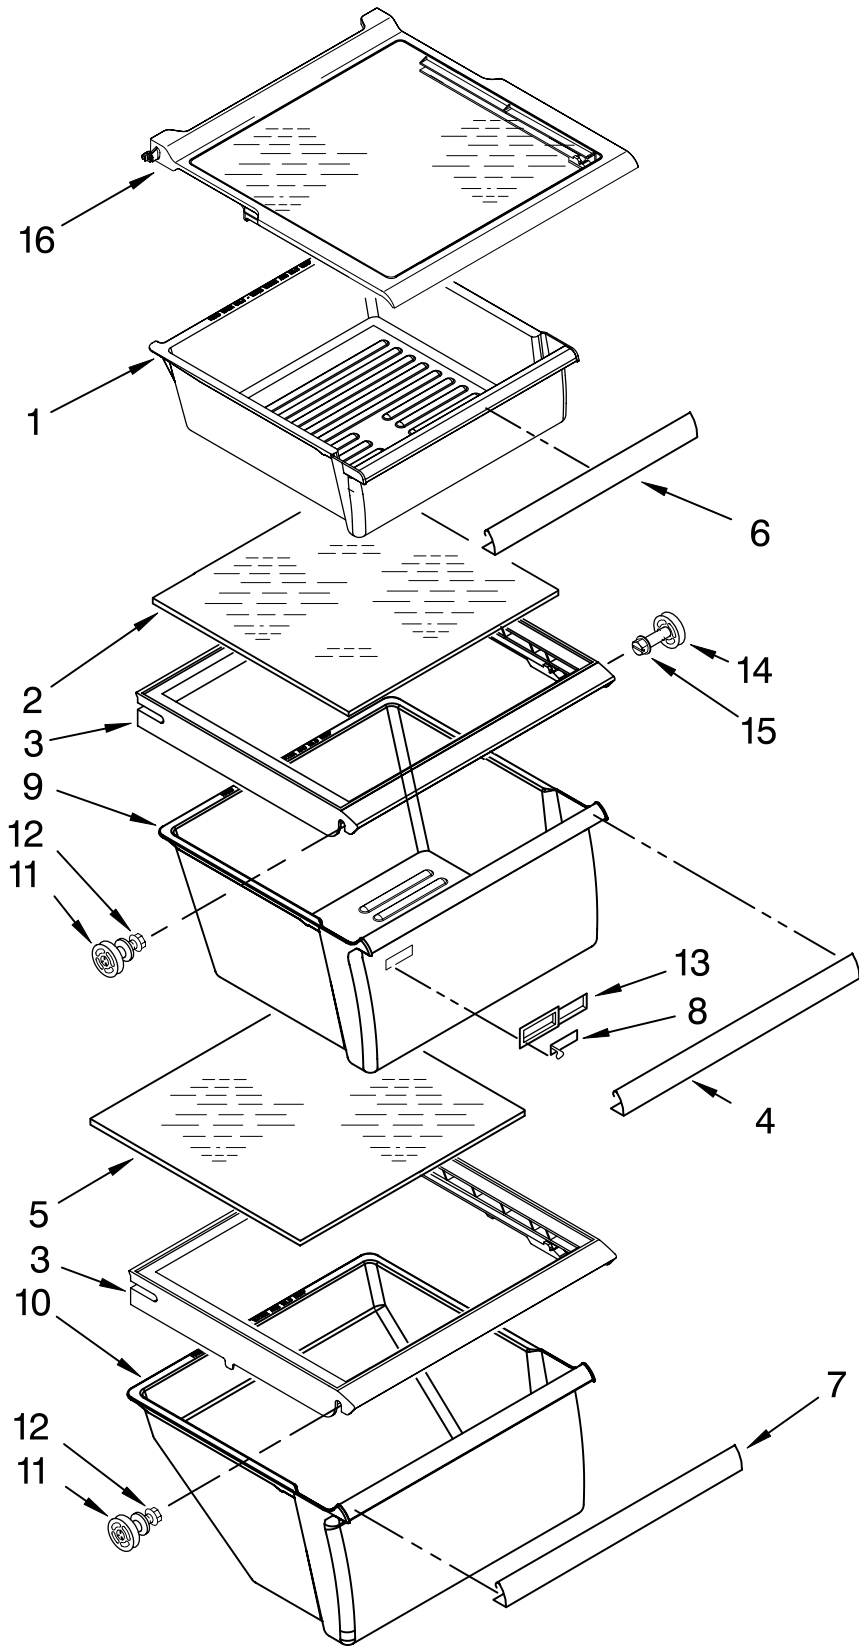

FOR ORDERING INFORMATION REFER TO PARTS PRICE LIST

REFRIGERATOR LINER PARTS

For Models: ED2LHEXTD00
(Universal Silver)

Illus. No.	Part No.	DESCRIPTION
------------	----------	-------------

1		Liner (Not A Serviceable Part)
2	2257741	Louver
3	2256035	Bracket, Dual Crisper Light
4	489084	Screw (2)
5	2311637	Wire Harness, Crisper Light
6	2311612	Clip, Control Box (2)
7	2209753	Air Diffuser Assembly
8	2152019	Air Diffuser Cover
9	2150331	Cover, Conduit
10	486298	Screw
11	2162085	Socket
12	2256126	Reservoir
13	2311792	Light Bulb
14	2209769	Light Lens
15	488280	Screw (2)

FOR ORDERING INFORMATION REFER TO PARTS PRICE LIST

REFRIGERATOR SHELF PARTS

For Models: ED2LHEXTD00
(Universal Silver)

Illus. No.	Part No.	DESCRIPTION
1	2309518	Snack Pan
2	2311980	Glass, Cover
3	2209698	Cover, Crisper
4	2255593	Trim, Pan
5	2179259	Glass, Cover
6	2309519	Trim, Handle
7	2179234	Trim, Meat Pan
8	2179342	Slide, Humidity Control
9	2188652	Crisper Pan
10	2188654	Meat Pan
11	2196485	Stud Assembly
12	3400894	Screw
13	2179343	Housing, Humidity Control
14	2196483	Stud Assembly
15	8281158	Screw
16	2309561	Shelf Assembly, Spillguard (3)