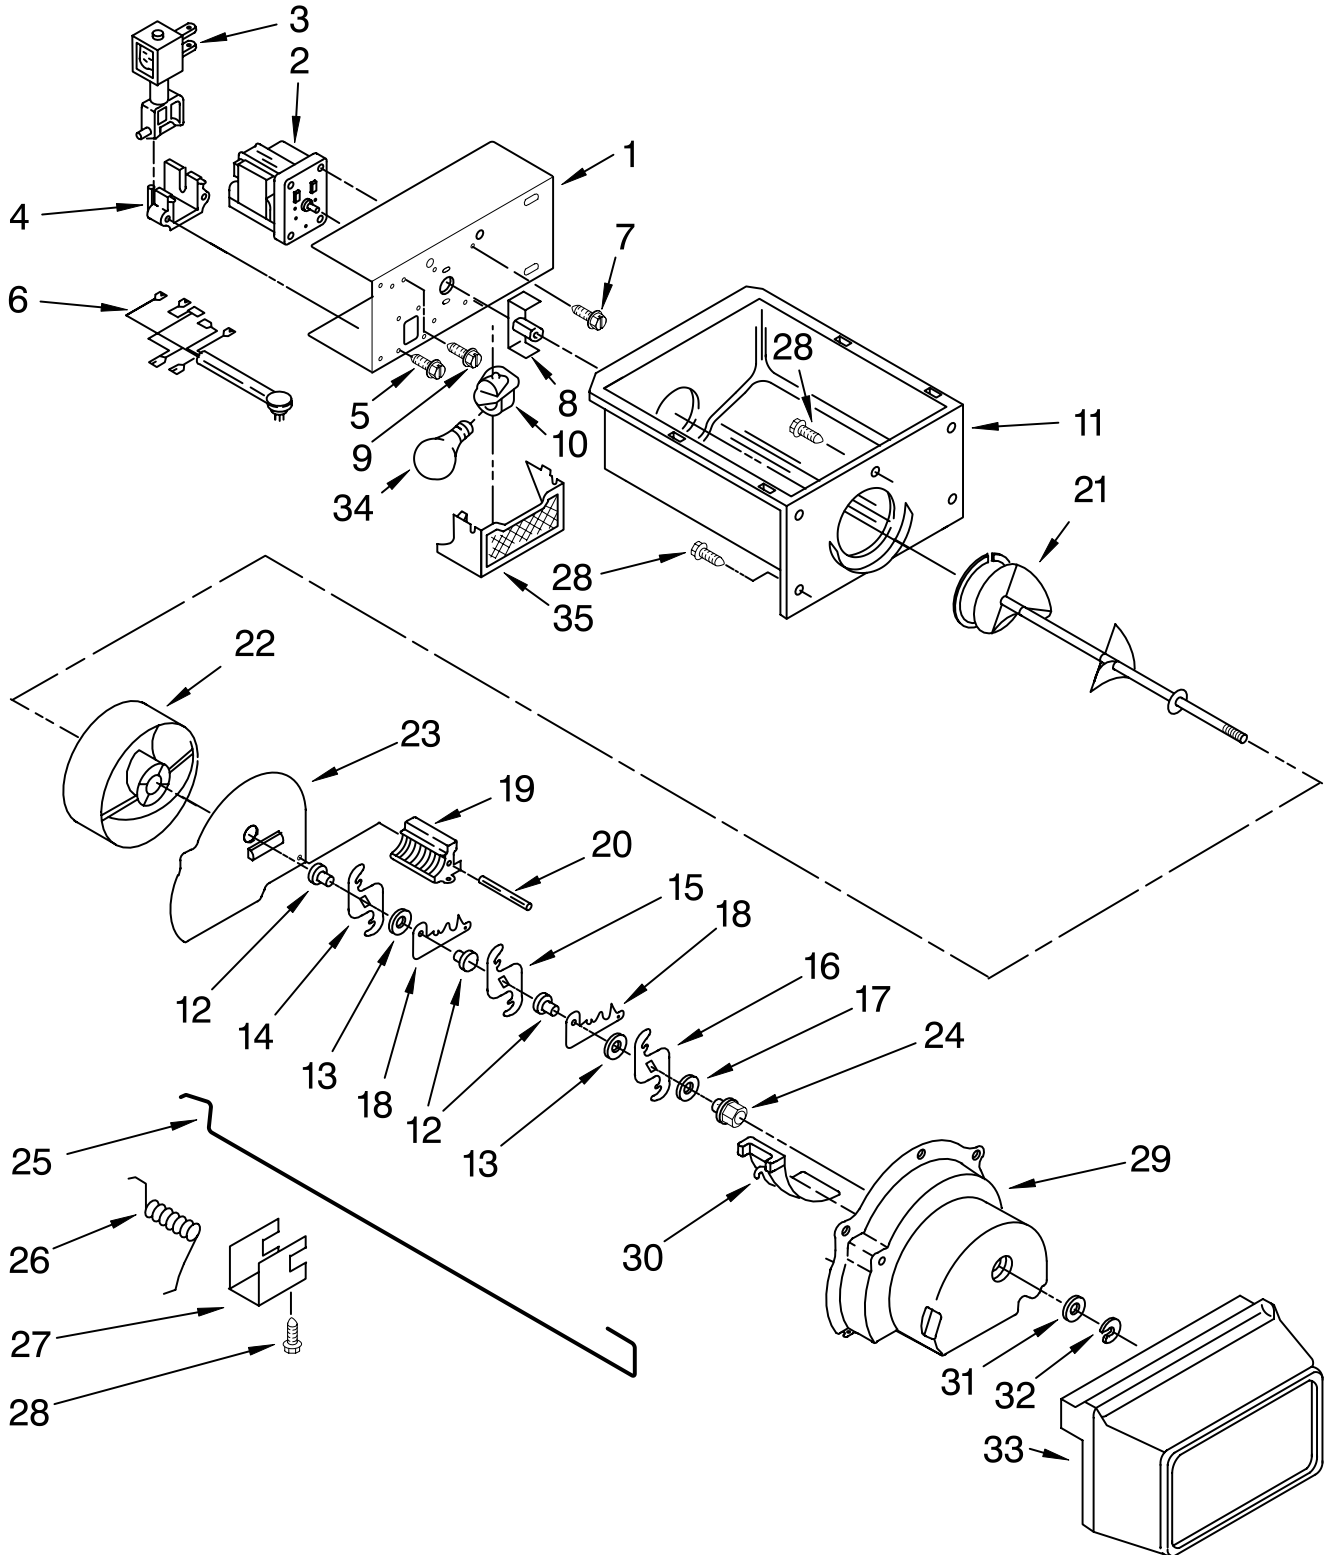

MOTOR AND ICE CONTAINER PARTS

For Models: ED2LHEXTD00

(Universal Silver)

FOR ORDERING INFORMATION REFER TO PARTS PRICE LIST

MOTOR AND ICE CONTAINER PARTS

For Models: ED2LHEXTD00
(Universal Silver)

Illus. No.	Part No.	DESCRIPTION
1	2183728	Bracket, Motor
2	2188385	Motor, Dispenser
3	2152713	Solenoid Assembly
4	2149100	Guide, Solenoid
5	489355	Screw (2)
6	2311639	Wiring Assembly, Ice Dispenser
7	489399	Screw (6)
8	2205716	Coupling, Motor
9	489478	Screw
10	2162085	Socket, Light
11	2196089	Ice Container
12	1119005	Spacer, Step (3)
13	1119007	Spacer, Flat (2)
14	2257022	Blade, Rotary
15	2257023	Blade, Rotary
16	2257024	Blade, Rotary
17	489235	Washer, Plain
18	1119009	Blade, Fixed (2)
19	2157405	Block, Blade
20	489229	Roll Pin
21	2196295	Auger
22	2305377	Drum
23	2171682	Floating Baffle
24	1119018	Nut, Bearing
25	2155231	Control Arm
26	1119020	Spring, Return
27	1119021	Retainer Clip, Rod
28	488886	Screw
29	2180348	Housing, Crusher
30	1119017	Deflector, Ice
31	489234	Washer, Plain
32	489236	Retainer Ring
33	2171709	Front Cover, Ice Container
34	2311792	Light Bulb
35	2171706	Light Lens, Dispenser
100	2209779	Ice Container (Complete)

FOR ORDERING INFORMATION REFER TO PARTS PRICE LIST