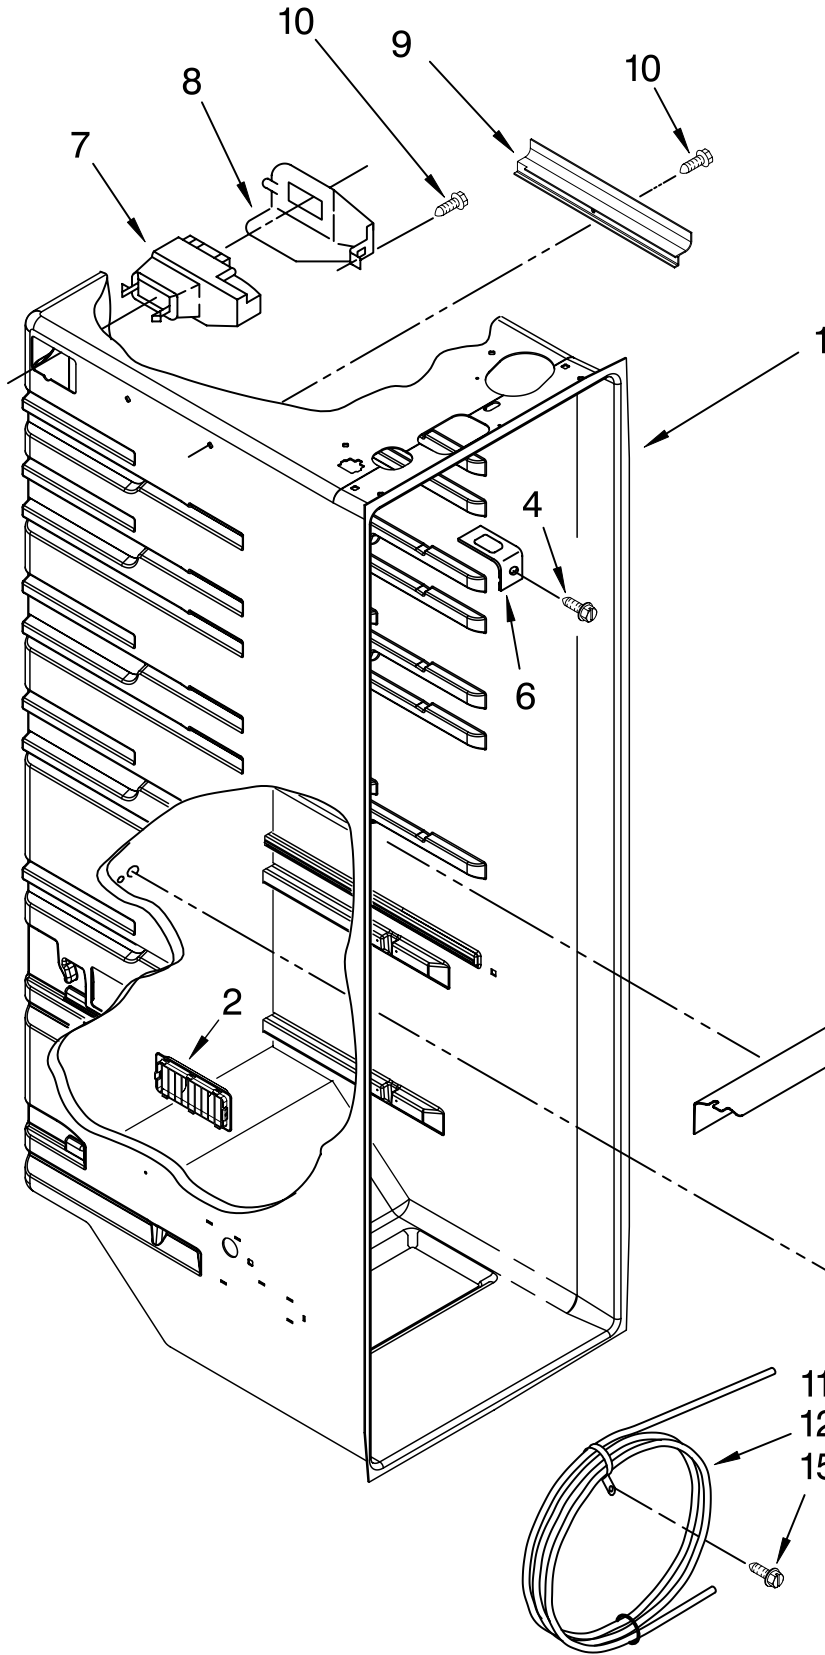

REFRIGERATOR LINER PARTS

For Models: ED2LHEXTD00
(Universal Silver)

Illus. No.	Part No.	DESCRIPTION

1		Liner (Not A Serviceable Part)
2	2257741	Louver
3	2256035	Bracket, Dual Crisper Light
4	489084	Screw (2)
5	2311637	Wire Harness, Crisper Light
6	2311612	Clip, Control Box (2)
7	2209753	Air Diffuser Assembly
8	2152019	Air Diffuser Cover
9	2150331	Cover, Conduit
10	486298	Screw
11	2162085	Socket
12	2256126	Reservoir
13	2311792	Light Bulb
14	2209769	Light Lens
15	488280	Screw (2)

FOR ORDERING INFORMATION REFER TO PARTS PRICE LIST