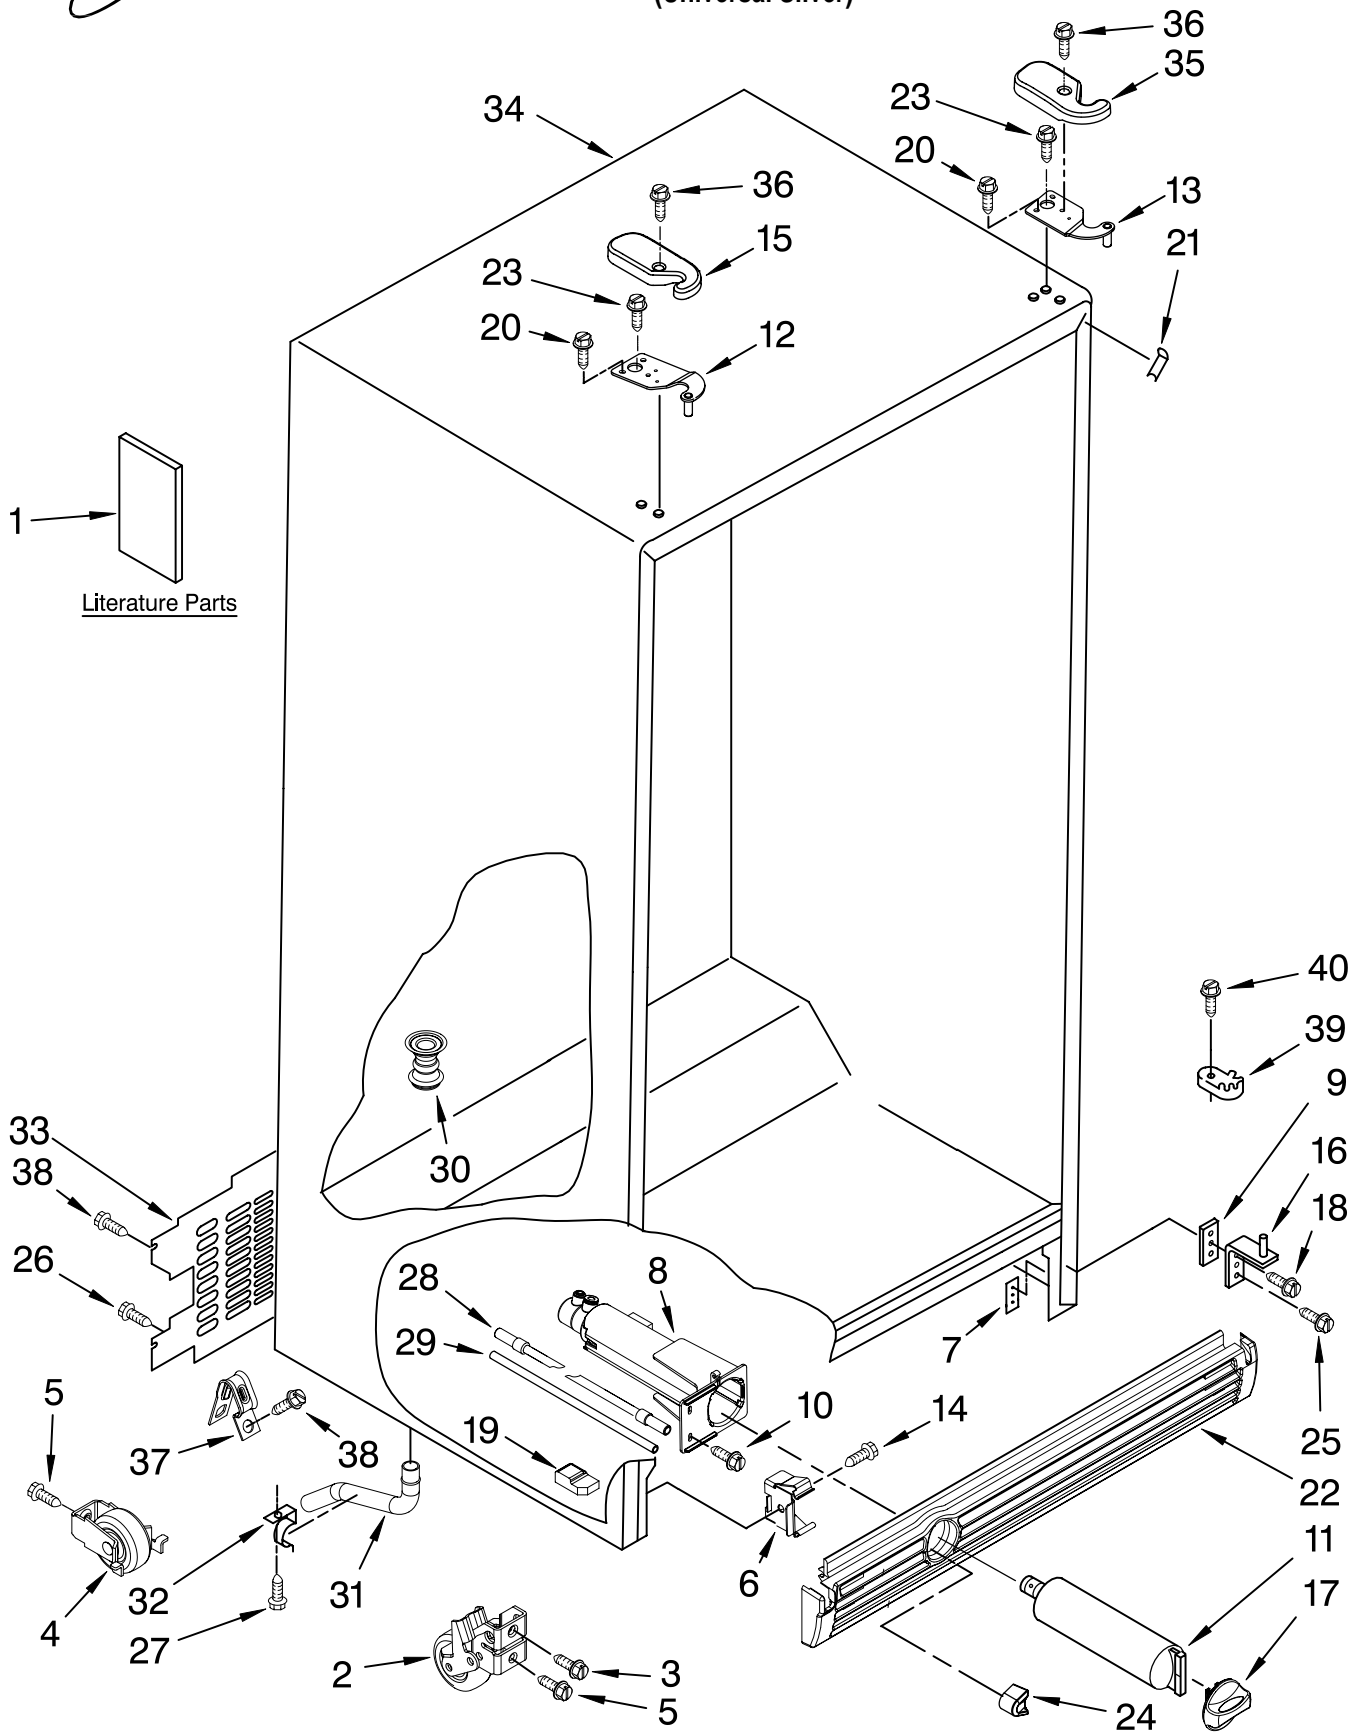

CABINET PARTS

For Models: ED2LHEXTD00
(Universal Silver)

REFRIGERATOR

FOR ORDERING INFORMATION REFER TO PARTS PRICE LIST

CABINET PARTS

For Models: ED2LHEXTD00

(Universal Silver)

Illus. No.	Part No.	DESCRIPTION	Illus. No.	Part No.	DESCRIPTION	Illus. No.	Part No.	DESCRIPTION
1		Literature Parts	13	2203771	Hinge, Top (RC)	27	489464	Screw
	2309541	Use & Care Guide	14	488500	Screw	28	2319867	Tube, Filter
	2311814	Service & Wiring Sheet	15		Hinge Cover			Inlet
	2325847	Energy Label		2203407B	Black	29	2304708	Tube, Filter
	2261037	Instruction Sheet, Door Removal	16	2217075	Hinge Bottom (2)			Outlet
	628370	Modular IceMaker Service Sheet	17		Cap, Water Filter	30	2304888	Drain Fitting
2	2174748	Front Roller (2)		2260518B	Black	31	1108438	Extension Tube
3	3400517	Screw	18	3400113	Screw (4)	32	1108439	Clip, Drain Tube
4	2196236	Roller (Rear) (2)	19	2260519	Block, Housing Support	33	2188734	Cover, Unit
5	489427	Screw	20	3400858	Screw	34		Cabinet (Not A Serviceable Part)
6	2155013	Clip, Grille	21		Filler, Wrapper	35		Hinge Cover
7	2304249	Plate, Screw		2201017	Black		2203408B	Black
8	2260507	Housing, Water Filter	22		Grille	36	8281227	Screw
9	2209697	Shim (2)		2260501B	Black	37	549193	Clamp, Service Cord
10	489500	Screw (2)	23	489497	Screw	38	489084	Screw
11	4396841	Water Filter	24		Button, Water Filter	39	2155311	Door Closer, Lower Cam (2)
12	2203770	Hinge Top (FC)		2260503B	Black	40	489483	Screw (2)
			25	3400103	Screw (2)			
			26	489290	Screw			