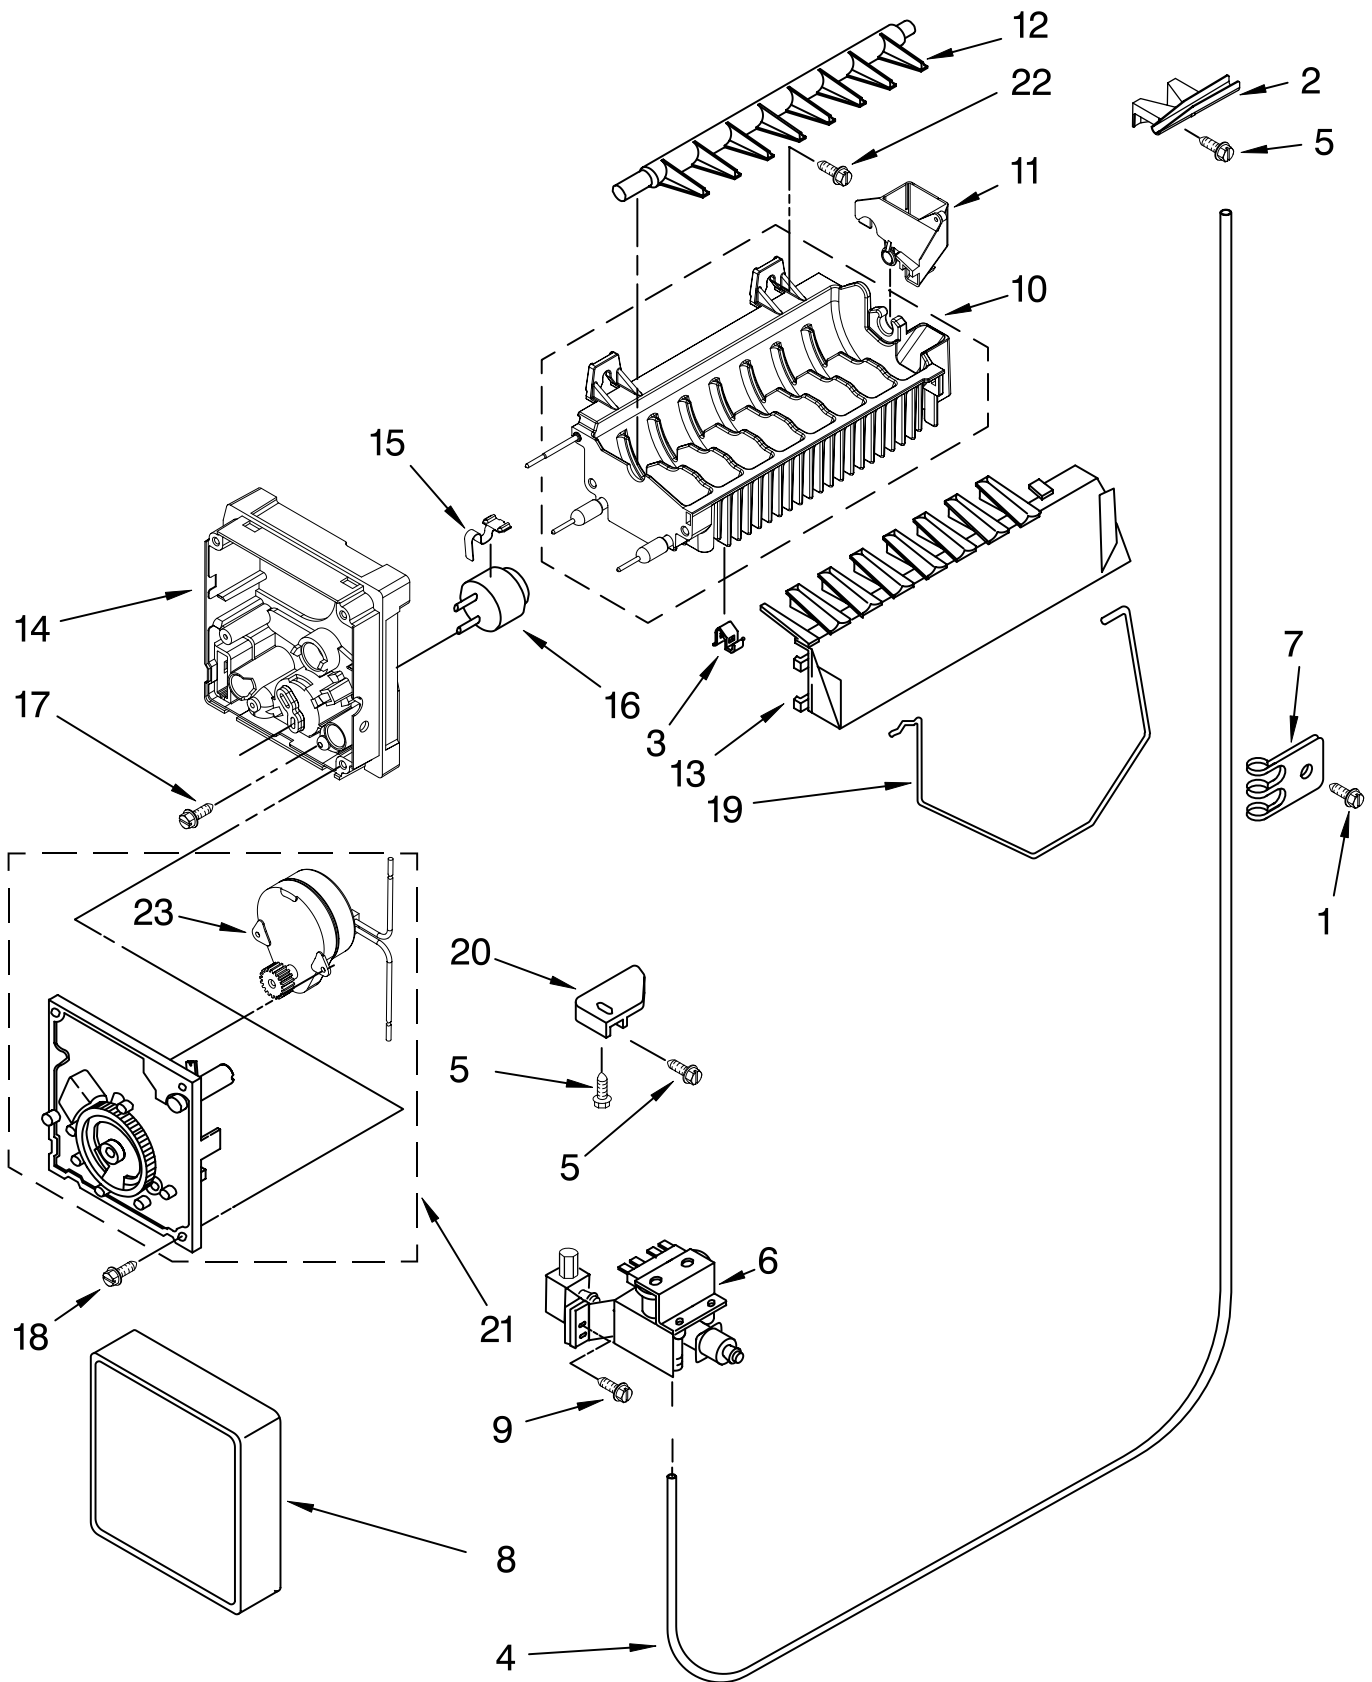

ICEMAKER PARTS

For Models: ED2LHEXTD00

(Universal Silver)

FOR ORDERING INFORMATION REFER TO PARTS PRICE LIST

ICEMAKER PARTS

For Models: ED2LHEXTD00
(Universal Silver)

Illus. No.	Part No.	DESCRIPTION
1	489084	Screw
2	2209774	Chute, Water
3	628379	Clip, Fuse
4	2304859	Tube, Water
5	489478	Screw
6	2188708	Filter Valve Asm
7	2208136	Tube Clip
8	2174155	Cover
9	488649	Screw (2)
10	628228	Mold & Heater Assembly (Also Order 542638
11	628515	Cup, Water Fill
12	627843	Ejector
13	2182124	Ice Striper
14	2194712	Support
15	2315522	Retainer, Thermostat
16	628397	Thermostat (Also Order 542369 Cement Alumilastic)
17	8533917	Screw
18	489276	Screw
19	2304354	Shut Off Arm
20	628320	Bracket
21	626691	Module Assembly
22	488208	Screw
23		Motor (Not Serviced, Order #21)
100	W10122507	Complete Icemaker Assembly