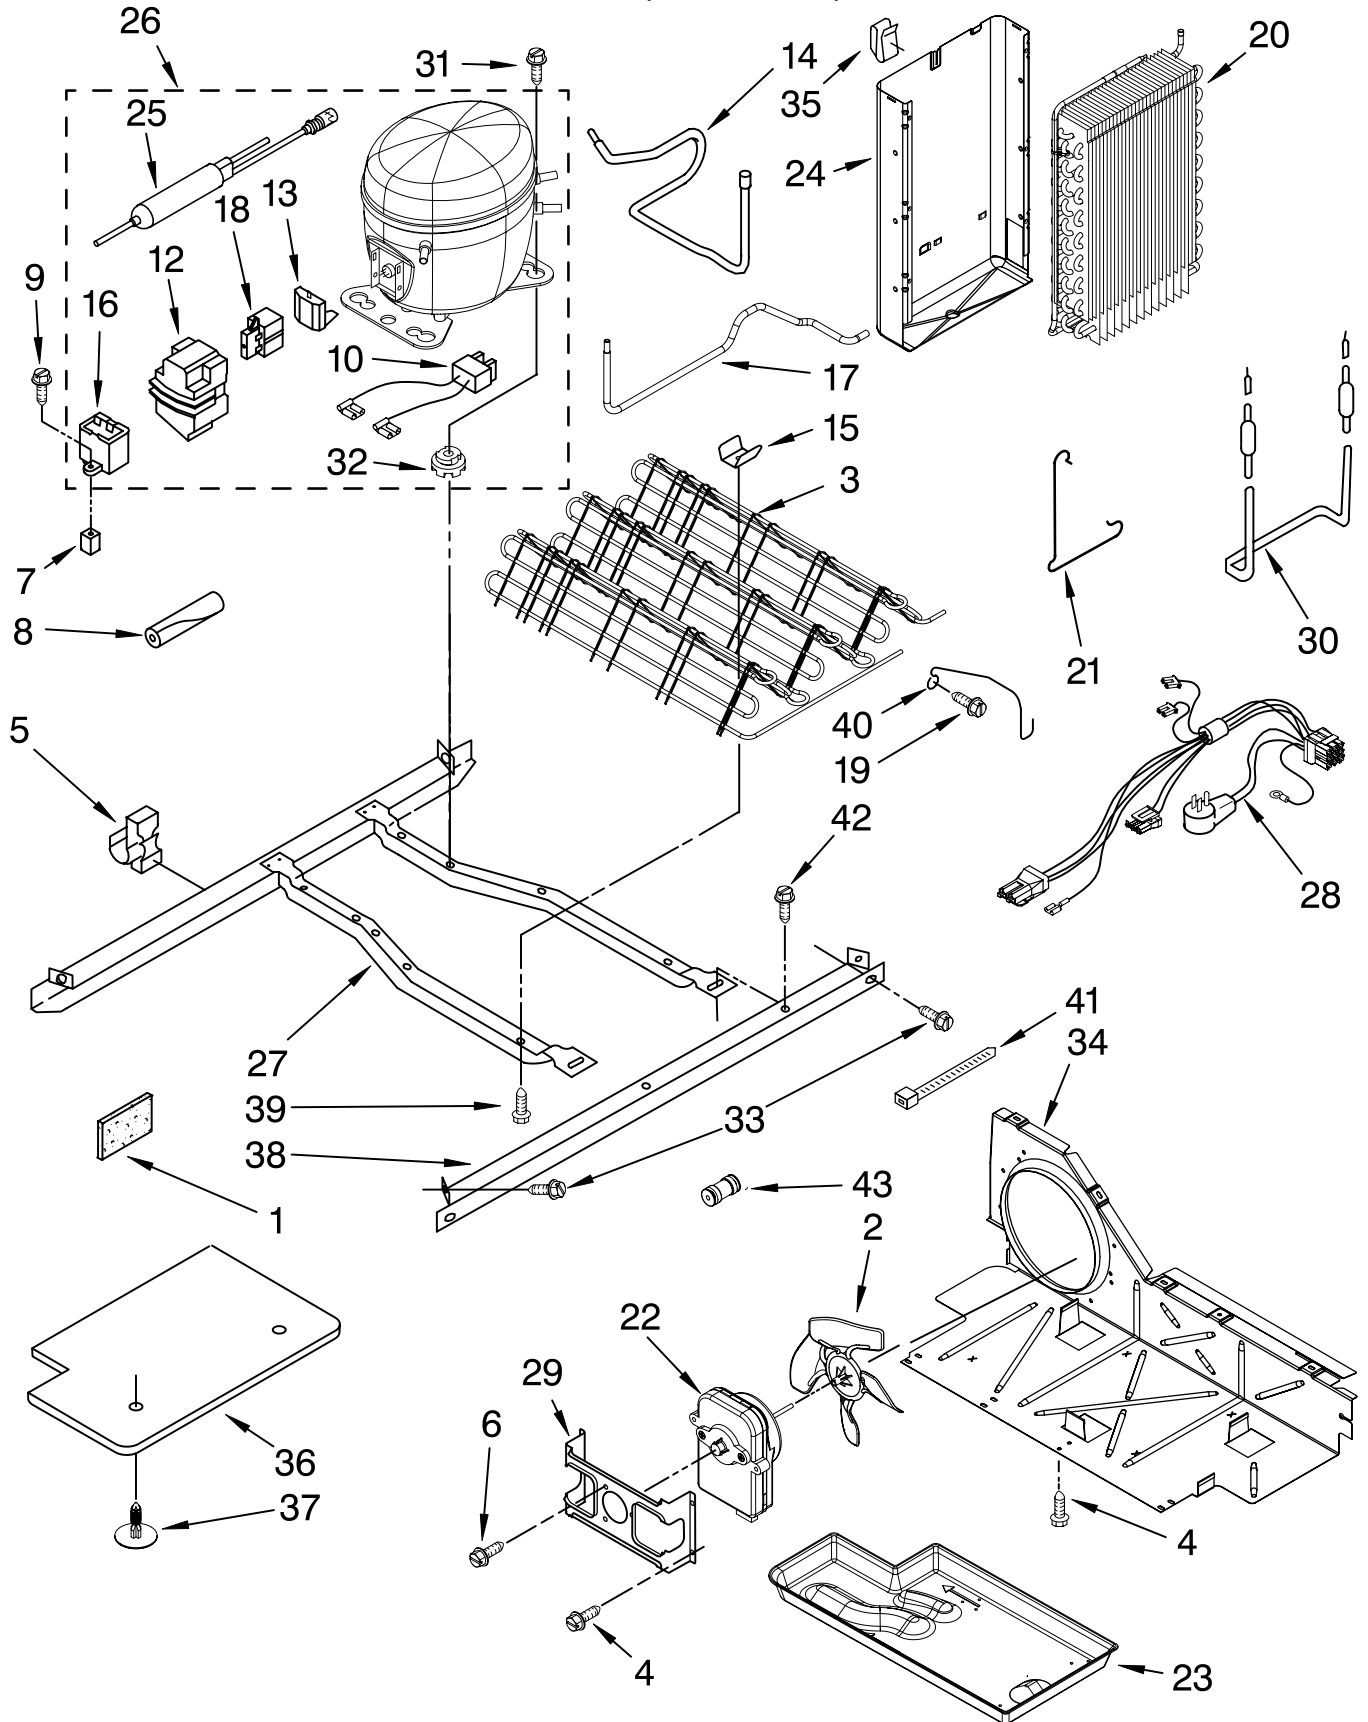

UNIT PARTS

For Models: ED2LHEXTD00
(Universal Silver)

FOR ORDERING INFORMATION REFER TO PARTS PRICE LIST

UNIT PARTS

For Models: ED2LHEXTD00
(Universal Silver)

Illus. No.	Part No.	DESCRIPTION
1	2169104	Insulation, Sound
2	2225834	Fan, Blade
3	2304902	Condenser Assembly
4	489464	Screw
5	2208280	Clip, Wire
6	8533993	Screw
7	509812	Grommet
8	2161302	Sleeve
9	488687	Screw
10		Wire, Capacitor
	2325306	Production
	4387765	Service
12		Cover, Terminal
	2217635	Production
	4387731	Service
13		Overload
	2162216	Production
	2187145	Service
14	2220642	Tube Suction
15	2311725	Clip, Condenser(2)
16		Capacitor
	2255130	Production
	1118576	Service
17	2261599	Tube, Condenser to Heat Loop
18		Relay
	2262182	Production
	2183454	Service
19	489478	Screw
20	2188822	Evaporator
21	2161324	Clamp

Illus. No.	Part No.	DESCRIPTION
22	2188874	Fan, Motor
23	1105523	Tray, Evaporator
24	2217195	Heat Shield
25		Drier
	2319825	Production
	2317845	Service
26	2255011	Compressor (Includes Items 10, 12, 13, 16, 18 & 25) (Also Order 876765 Tube Kit)
27	2304903	Unit Mounting Frame
28	2325300	Unit, Harness (Includes Power Cord)
29	2181929	Fan, Motor Bracket
30	2188174	Heater, Defrost
31	489373	Screw (4)
32		Grommet (4)
	1100826	Production
	4387558	Service
33	489340	Screw (5)
34	2196202	Air Baffle
35	2155547	Clip, Heat Shield
36	2182057	Unit Cover, Bottom
37	489396	Clip
38	2149718	Unit Mounting Rail

Illus. No.	Part No.	DESCRIPTION
39	8281232	Screw
40	2260516	Guard, Fan
41	2263990	Strap
42	489427	Screw
43	2209709	Union

Following Parts Not Illustrated
and Optional Parts Not Included

978025	Valve, Access (1/4")
978026	Valve, Access (5/16")
978027	Valve, Access (3/8")
978028	Valve, Access (1/2")
978029	Valve, Access (5/8")
978030	Valve, Access (3/4")
876764	Valve, Access (3/16")

REFRIGERANT CHARGE

5.0 oz.
(R-134A)