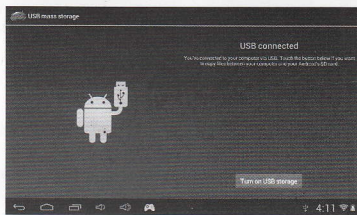

Speaker	Dual high fidelity front facing speakers
Video	Supports RMVB, AVI, MPEG-4, ASP, DIVX, WMV, F4V, FLV, etc. (Supports 3rd party extensions)
Audio	Support MP3, WMA, FLAC, OGG, etc. (Supports 3rd party extensions)
E-book	Support PDF, TXT, CHM, UMD, HTML, etc. (Supports 3rd party extensions)
Pictures	Support JPG, BMP, PNG etc., browsing and slide show
Battery	Built-in rechargeable lithium-polymer battery Charging via 5V 2A DC power adapter or USB (slower) to PC
I/O	USB2.0 High Speed 3.5-mm stereo headphone mini jack/Micro TF Card Slot, Max 32GB
TV-out	HDMI Dual-screen display, Up to 1080P
Languages	Multilanguage support
Operating Environments	Windows 98SE/ME; Windows2000; Windows XP or above
In the box	Device S7300, User's Manual, USB cable

Network applications

Please make sure you have already connected to Wi-Fi successfully before using all network applications. User could directly run Skype, Twitter, Facebook, etc., these pre-installed network applications from the icons in the menu. More network applications, please download and install them by yourself.