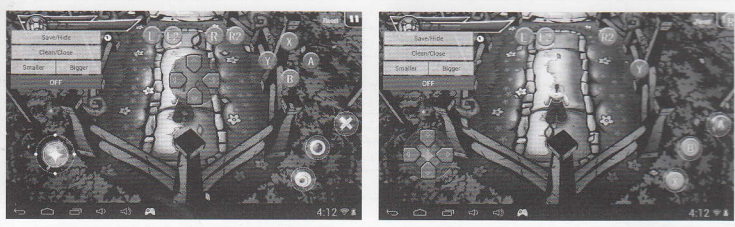

SUPER GAME FUNCTION: BUTTON MAPPING S7300

- **Button mapping function:** dual joysticks and buttons control the games perfectly, besides the right joystick is able to rotate the field of view 360 degrees.
- **The method of operation:** in any game interface, click the at the bottom of taskbar, show the interface of button mapping on the screen, then drag the virtual buttons to the corresponding positions to achieve the button mapping function, as shown below: