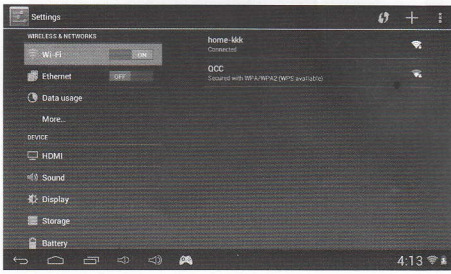

7

Click "Settings", "Wi-Fi", then click  to "ON", and then search the WIFI and input password to connect to available Wi-Fi. Check photo as below:

**Camera**

User could use camera to take photos, record DV and video call (Support Skype, ICQ, etc., these third-party applications).