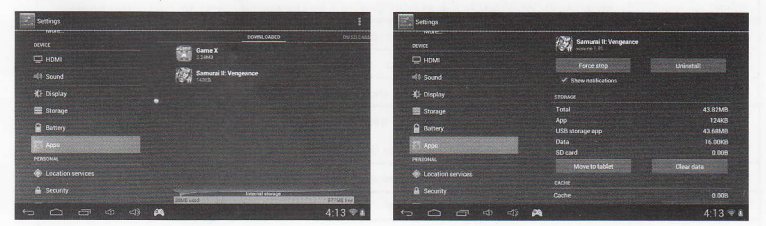

2. Remove emulator games: Connect device or TF card to PC, then remove the unwanted games in the "Games" folder of the root directly.

7