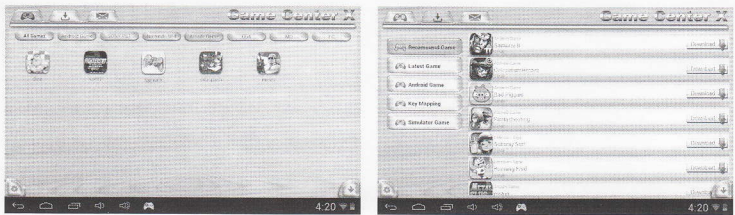

The second generation of game center GameX S7300

1. **Intelligent game management center:** All the android games and emulator games will be identified automatically and displayed as icon. It's easy to manage.
2. **Local game storage path:** Please create or find "Game" root folder in the memory or TF card, all games can be put into this folder directly, shown all the games both in the memory and TF card.
3. **Intelligent wireless game download service:** The second button at the top of main menu is game download center, you can download all the picked games through Wi-Fi. The game will be installed automatically after download with one key.
4. **Games download method:** Connect with Wi-Fi, click the "Game X" in the main interface, it will display all games which are in the cloud server; Click "Download" to download the games, you can find the Download Notification in the status bar; Click the icon of the game which is downloading to enter the download management interface, select "Cancel" to delete the download task.

6

Games and Apps Management S7300

1. Uninstall the Android games and apps: Click "Settings" ----> "Apps", then click the applications which need to manage.