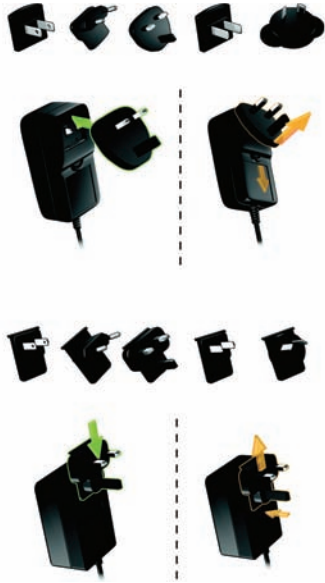

WD TV[®] Live[™]

Streaming Media Player

1

2

or

HDMI[®]
HIGH-DEFINITION MULTIMEDIA INTERFACE
(sold separately)

3

4