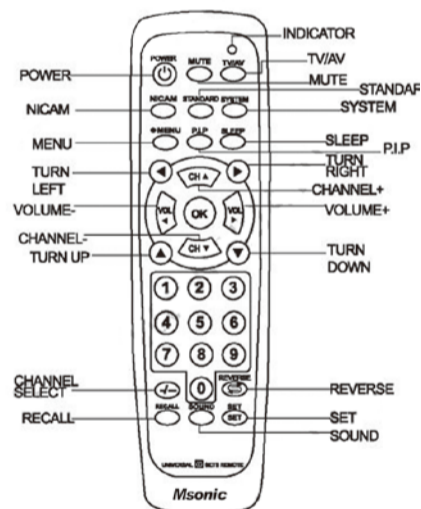

Setting the code

For example: Suppose your TV-sets brand is panasonic. The 3-digit code for panasonic is "002", you should first press "set" button then press "power" button and release the two buttons simultaneously. The light is on, then enter "002" code When the light is out, the set up is finished.

First press "set" continuously Then press "power" and release both simultaneously Enter the 3-digit code

Searching for the correct code

If you have tried all the listed code number for your TV and you still can not get the controller to work (or if your TV is not listed in the code numbers table), try the following steps.

Full-automatic function of search;

1. Turn on the television that you want remote control artificially;
2. First press "set" key, then press "power" key, release two keys at the same time.
3. Press the "power" key and release, the indicator will flash once every 1.5 seconds, it transmits a "volume +" code automatically with each flash. Note if the volume mark appears on TV, press "set" key within 1.5 se-coeds, theindicator will be off and set-up completes.
4. Check and verify whether other function keys could work normally on the remote controller for a while, for instance volume is added and subtracted, if other functions on the remote controller can't work normally, please begin to search for from the step 2 again, until find the correct code.

Panel Description

If the controller does not work

First check the code and your TV brand again. And setup once again.

Try other listed codes for your TV.

If after Wing all the listed codes for your TV you still can not get the controller to work properly, try the research method described in "searching for the correct code".

Trouble shooting

If you have problems in setting up or using the controller

W hen setting up the controller carefully go through the steps described in "setting the code". If the code that is listed first for your TV set does'nt work, try all the codes for your TV set in the order in which they are listed if all the codes fall to work try the steps in "Searching for the correct code".

If you make a mistake in setting up, you should only enter the 3-digit code again so long as the light is still on. But you have to repeat setup if the light is out.

Specifications

Operable distance: More than 8 meters   Dimensions:50×185×22mm(w/h/d)
Mass: approx. 100g(not including batteries)   Power requirement: 3 size AAA batteries.

Service

If you have troubles in using the controller and the "Trouble shooting" can not help you, please contact us. We will do our best to service you. Please don't open the controller by yourself. We will not take the responsibility if you open it by yourself.

Instrukcja obsługi

(MBC415K)

UNIWERSALNY PILOT DO TV

Wstęp

Dziękujemy za zakupienie naszego produktu, czujemy się zaszczytleni że możemy służyć Państwu pomocą. Prosimy o dokładne przeczytanie instrukcji przed korzystaniem z produktu, by zapewnić bezproblemową obsługę

Informacje na temat pilota

MBC415K to nasz najnowszy produkt, wielofunkcyjny pilot przeznaczony do użytku z telewizorami. Jest w stanie kontrolować prawie wszystkie telewizory wykonane w Chinach lub poza nimi. Posiada funkcje manualnego i automatycznego wyszukiwania, jest wystarczająco mocny, aby umożliwić działanie z dużych odległości. Pięknie zaprojektowany i wyposażony we wskaźnik pracy jest łatwy i wygodny w obsłudze.MBC415K jest zdecydowanie najlepszym wyborem jeśli chodzi o piloty TV.

Instalacja baterii

Otwórz pokrywę baterii i zwróć uwagę na oznaczenia +/- oraz włóż dwie nowe baterie AAA (rozmiar 7)(brak w zestawie)

Uwaga na temat baterii

W normalnych warunkach użytkowania trwałość baterii wynosi do 12 miesięcy. Jeśli pilot nie działa prawidłowo, baterie mogą być zużyte.

Nie mieszaj starych baterii z nowymi i nie mieszaj różnych typów baterii.

W przypadku wycieku elektrolitu wewnątrz komory baterii, wyczyść ją szmatką i wymień stare baterie na nowe. Aby zapobiec wyciekaniu elektrolitu, wyjmij baterie, jeśli pilot nie będzie używany przez długi okres czasu.

Ustawianie kodu