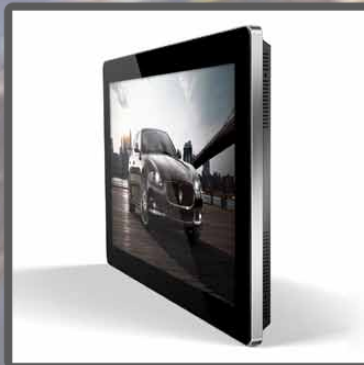

## 32" SLIMLINE DIGITAL ADVERTISING DISPLAY

- USB plug & play
- landscape or portrait
- scrolling text
- 24/7 usage
- HD high definition
- HDMI
- image, video & music
- secure input compartment
- wide viewing angle
- scheduling software
- eco-friendly power timer
- commercial grade screen

Their buttonless tempered glass face, rounded corners, super slim profile and aluminum frame all add to their eye-catching tablet like aesthetics.

The displays are fitted with commercial grade panels providing them with a wide viewing angle, improved colour, contrast and brightness as well as the ability to be used 24 hours a day. With an eco-friendly power timer you can be assured of their green credentials and low operating costs.

The new Slimline Digital Advertising Displays also feature HDMI and VGA inputs, allowing you to connect any number of external devices such as a PC or external media player. A free wall mount is also included allowing you to mount your display in both landscape and portrait orientations.

"These high-definition LED displays are simple to use and are purpose built for commercial environments."