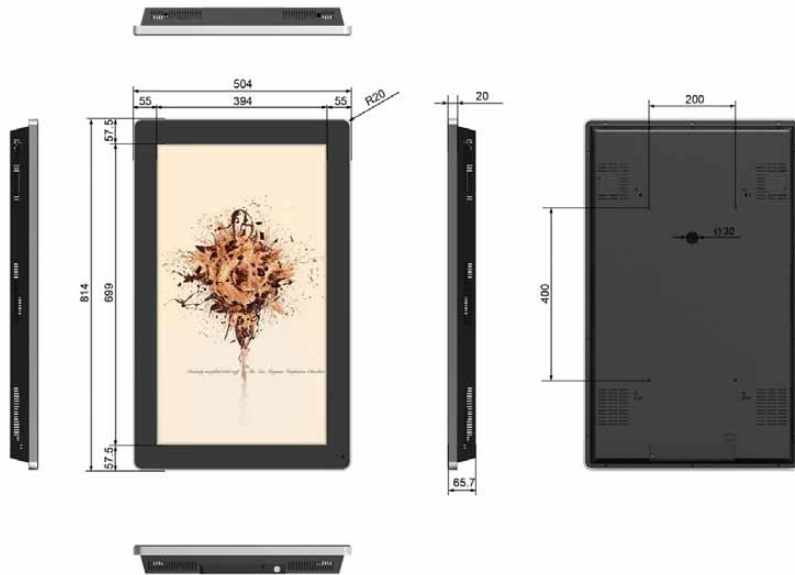

The new Slimline Digital Advertising Displays also feature HDMI and VGA inputs, allowing you to connect any number of external devices such as a PC or external media player. A free wall mount is also included allowing you to mount your display in both landscape and portrait orientations.

## 32" SLIMLINE DIGITAL ADVERTISING DISPLAY

32" Slimline Digital Advertising Display

Display Size	32 Inch
Resolution	1366x768
Display Area (mm)	699x394
Aspect Ratio	16:9
Unit Size (WxHxD mm)	814x504x65.7
Package Size (WxHxD mm)	950x640x195
Net Weight (kg)	16.8
Gross Weight (kg)	20
Brightness (cd/m <sup>2</sup> )	500
Colour	16.7M
Viewing Angle	178°
Contrast Ratio	3000:1
Power Consumption (W)	100
Input Voltage	AC110~240V(50Hz~60Hz)
Working Temperature	0 °C to 50 °C
Media Formats	Video (MPG, AVI, MOV, MP4, RM, RMVB, TS), Audio (MP3, WMA), Image (JPG, GIF, BMP, PNG)
AV Signal Inputs	HDMI, VGA, Audio Socket (3.5mm)
Audio	5W, 8Ω
Internal Flash Memory	4GB
Accessories	Remote Control, Scheduling Software CD, Wall Mount, Key, User Manual