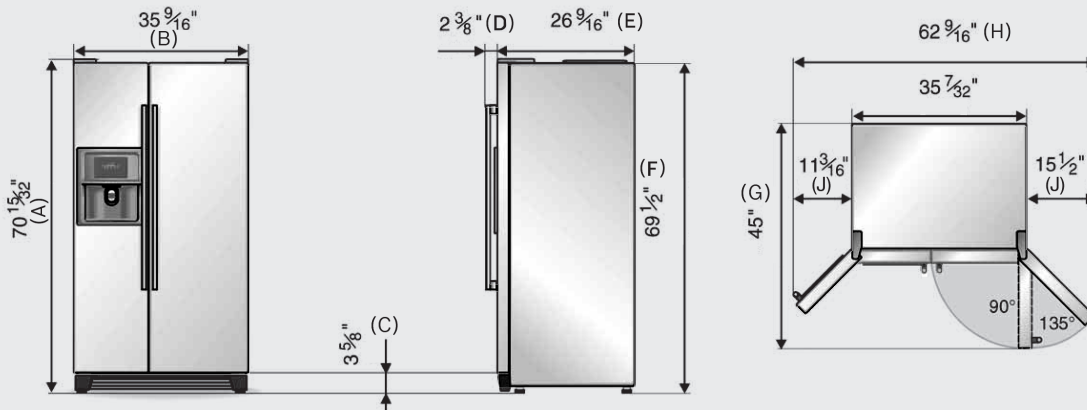

Counter depth Side-by-side Refrigerator

### Features & Benefits

- Counter depth
- Hidden hinges to create a built-in look & feel
- Temperature controlled drawer makes it easier to store different foods at different temperature
- Exterior ice and water dispenser removes the need to open the unit everytime filtered ice or water is needed
- Multi-Flow shower cooling system
- Slide-out, spill-proof shelves
- Exterior temperature control lets you adjust and monitor internal conditions

## Siemens Counter Depth Refrigerator

The future moving in.

**SIEMENS**

Ⓛ BSH reserves the absolute and unrestricted right to change product materials and specifications, at any time, without notice. Consult the product's installation instructions for final dimensional data and other details. Applicable product warranty can be found in accompanying product literature or you may contact your account manager for further details. Notes: All height, width and depth dimensions are shown in inches. Please refer to installation instructions prior to making cutout.