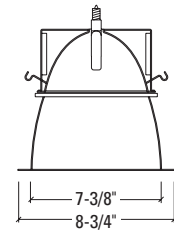

OPTIONS

- WF=White Painted Flange (Self Flanged only)

Ordering Example

Housing, Trim, Accessories and Lamps ordered as separate line items.

Housing

HD7500QT4

Trim

10741LIWF

Accessories

HB26