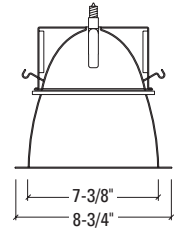

OPTIONS

- WF=White Painted Flange (Self Flanged only)