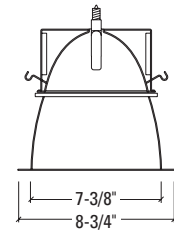

OPTIONS

- WF=White Painted Flange (Self Flanged only)