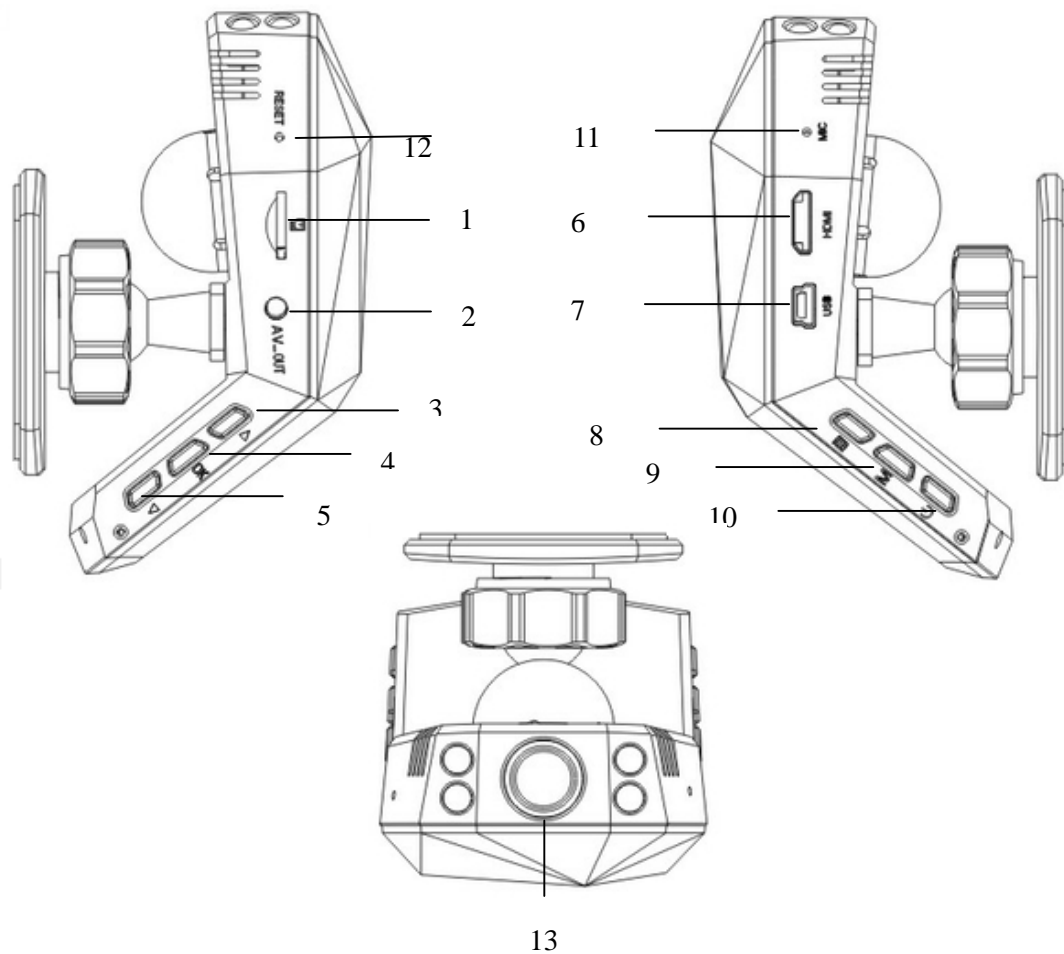

### Production introduction

- Product structure

- 1) Micro SD Card Slot
- 4) OK Button
- 7) USB Port
- 10) ON/OFF Button
- 13) Camera Lens

- 2) AV-OUT
- 5) Down Button
- 8) Menu Button
- 11) MIC

- 3) Up Button
- 6) HDMI –OUT
- 9) Mode Button
- 12) Reset

### **Operation:**

- **Resolution**  
Recommend resolution: FHD 1920x1080  
HD 1280x720
- **Loop Recording**  
Select the length of each video clip: 1mins, 2mins, 3mins, 5mins, 10mins  
  
No video gap between two video file, system will auto delete the earliest file when SD card recorded full
- **WDR**  
Wide Dynamic Rang, attribute of an imaging system that can record greater scene details.
- **Motion Detection**  
Off this setting for recording while normal driving  
On this setting for Parking Recording
- **Record Audio**  
ON: Record audio while video recording  
OFF: Record video only, no audio
- **Date Stamp**  
ON: Show date stamp on recorded video  
OFF: No date stamp on recorded video
- **G-Sensor**  
Lock recording file when emergency break or car crash happened, system will not delete this file automatically. (Note: Do not the G-sensor setting too sensitive)
- **Date/Time**  
Set system Date and Time(One time only, built-in battery will keep to setting)
- **Auto Power Off**