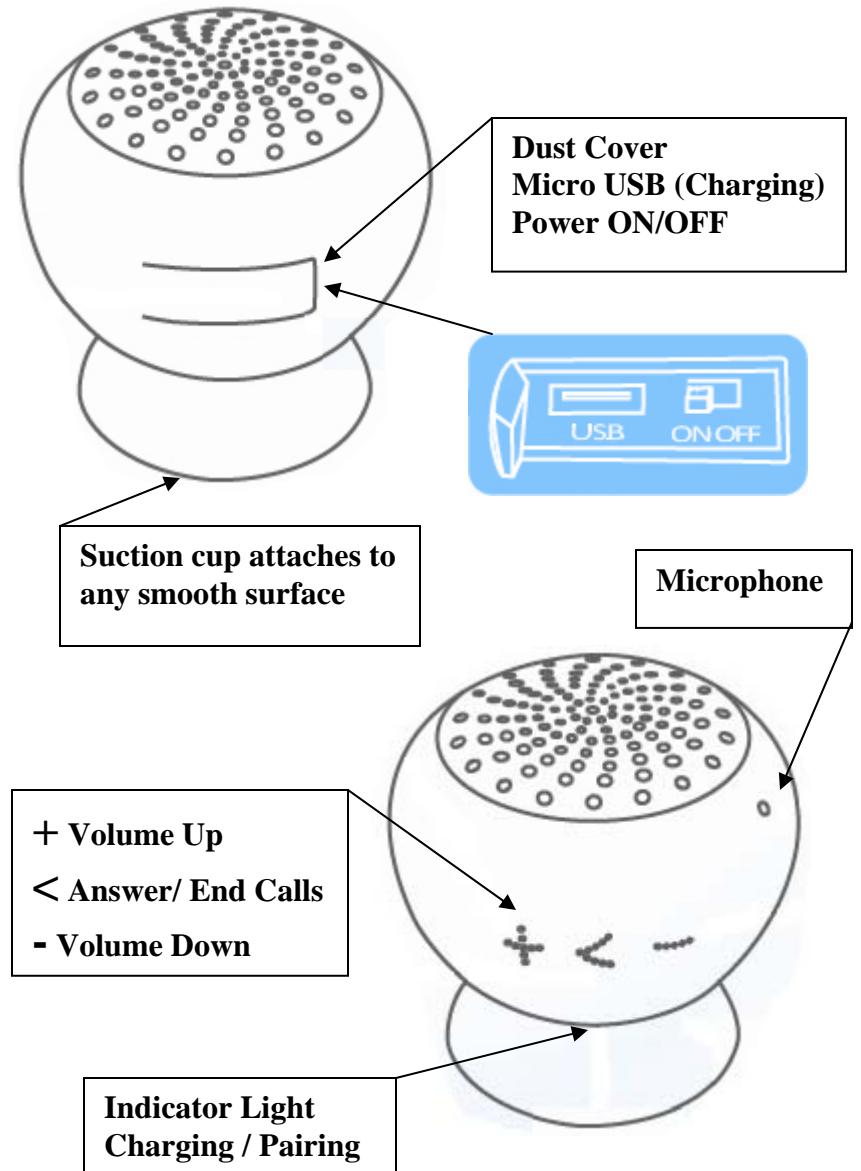

## **Pairing**

- Turn on the Bluetooth Speaker
- Scan for devices with phone in Bluetooth mode
- When BT SPEAKER appears select Pair
- Works up to 10 meters (33 ft.) from phone

## **Playback Through the BT Speaker**

- Select music track or launch music player app
- Adjust the volume level on the phone; the best sound is usually with the phone set to 70% of max
- Set volume using the +/- buttons on the speaker
- Press + < to skip to the next track
- Press – < to skip to the previous track
- Press < to pause and play music tracks