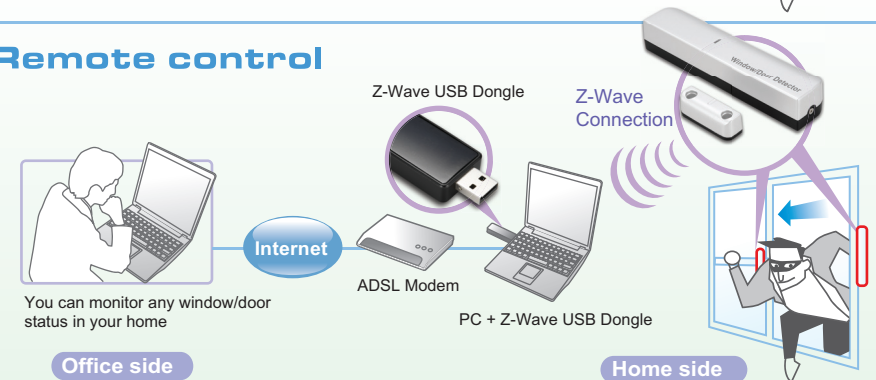

Remote control

GOOD WAY TECHNOLOGY CO., LTD.

3F, No.135, Lane 235 Pau Chiao Rd., Hsin Tien, Taipei County, Taiwan
Tel: 886-2-8919-1200 Fax: 886-2-8919-1220~1
<http://www.goodway.com.tw> E-mail:sales@goodway.com.tw