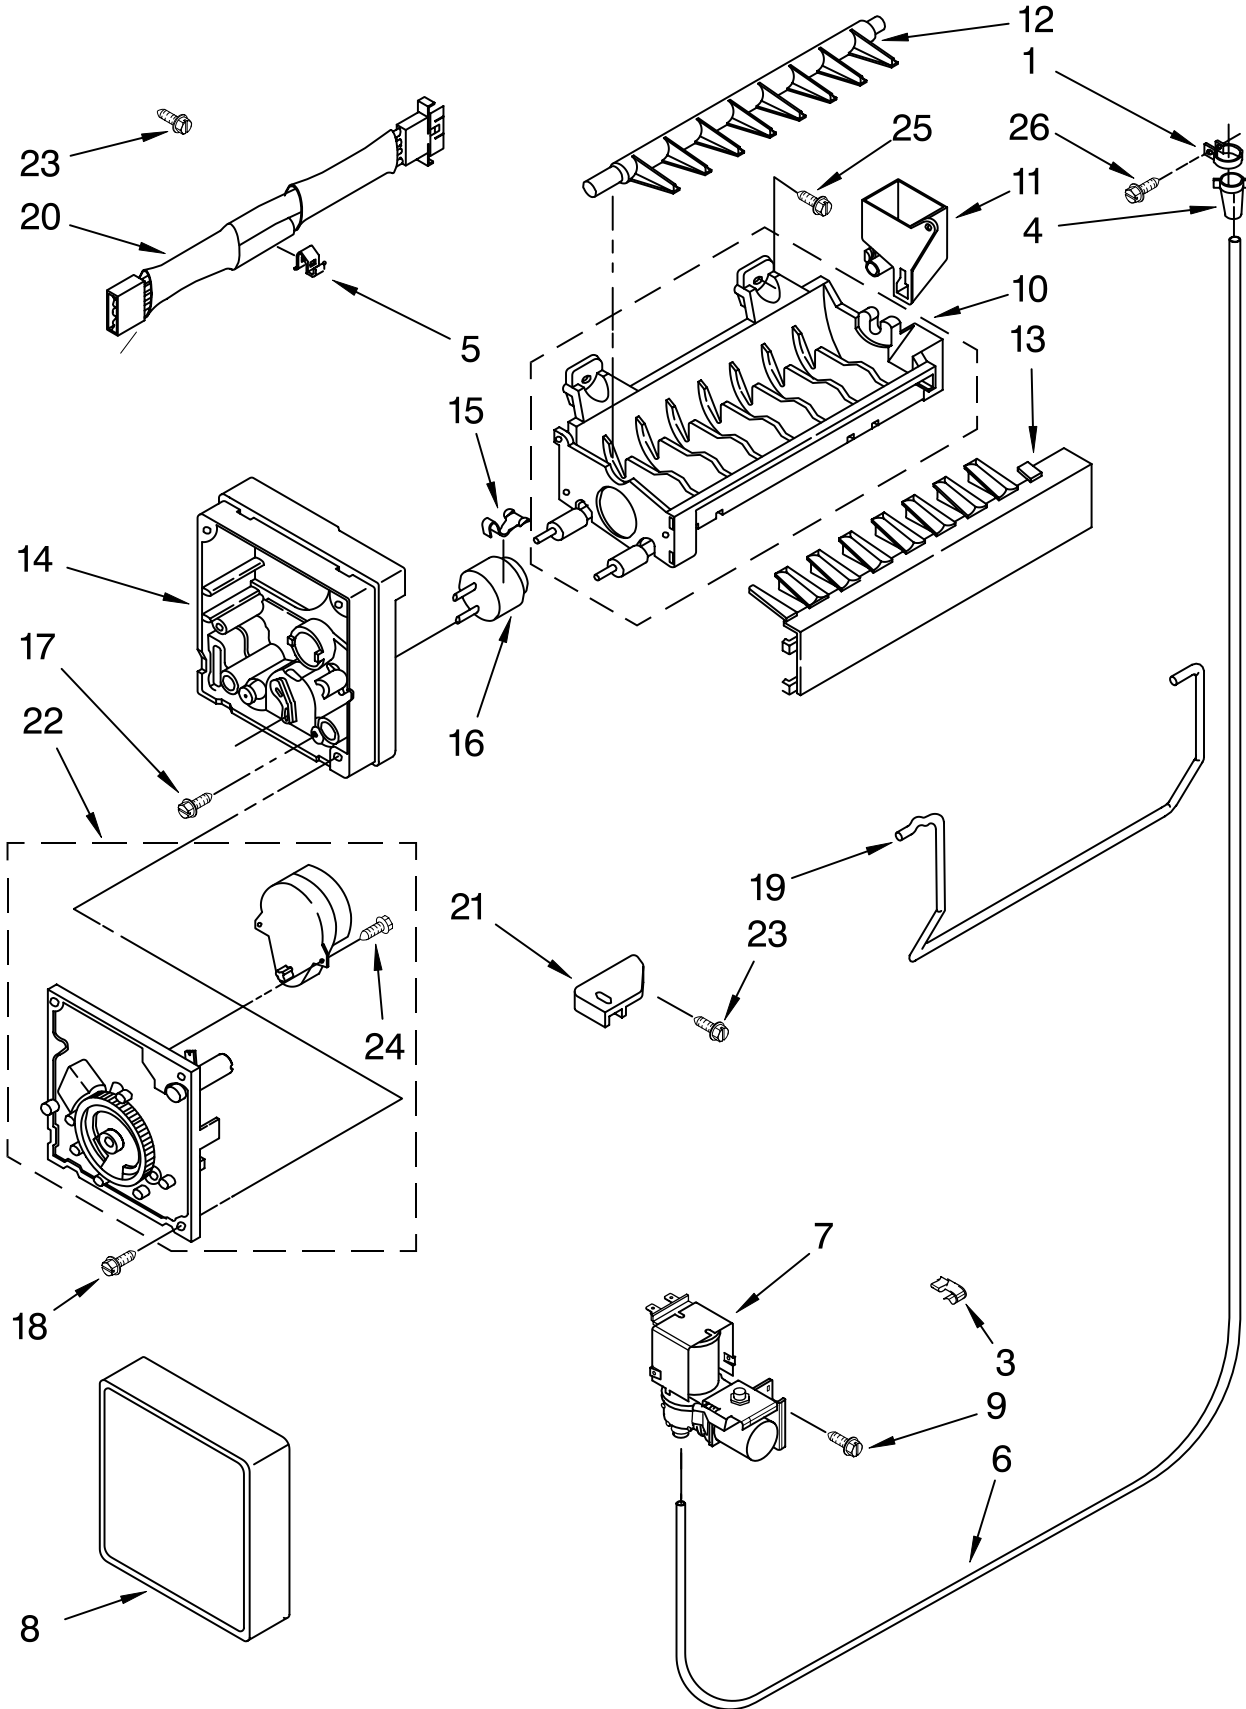

ICEMAKER PARTS

For Models: MTF2142EEW01, MTF2142EEB01, MTF2142EES01, MTF2142EEQ01
(White) (Black) (Stainless Steel) (Biscuit)

FOR ORDERING INFORMATION REFER TO PARTS PRICE LIST

ICEMAKER PARTS

For Models: MTF2142EEW01, MTF2142EEB01, MTF2142EES01, MTF2142EEQ01
(White) (Black) (Stainless Steel) (Biscuit)

Illus. No.	Part No.	DESCRIPTION
1	488878	Clamp, Tube
3	2210495	Clip, Water Valve
4	2181939	Insert, Tube
5	628379	Clip, Fuse
6	2181943	Tube Water
7	2315576	Valve Solenoid
8	79191001	Cover
9	8281265	Screw
10	W10122527	Mold & Heater Assembly (Also Order 542638 Silicone Grease)
11	628515	Cup, Water Fill
12	627843	Ejector
13	2182124	Ice Striper
14	2194712	Support
15	2315522	Retainer Thermostat
16	628397	Thermostat (Also Order 542369 Cement Alumilastic)
17	8533917	Screw
18	489276	Screw
19	627792	Shut Off Arm
20	2187464	Harness, Wiring
21	628320	Bracket
22	626680	Module Assembly (Includes Item 24)
23	489478	Screw
24	489136	Screw, 3-24 x 23/64
25	488208	Screw
26	488886	Screw, 8-18 x 1/2
100	W10190952	Icemaker, Complete Assembly