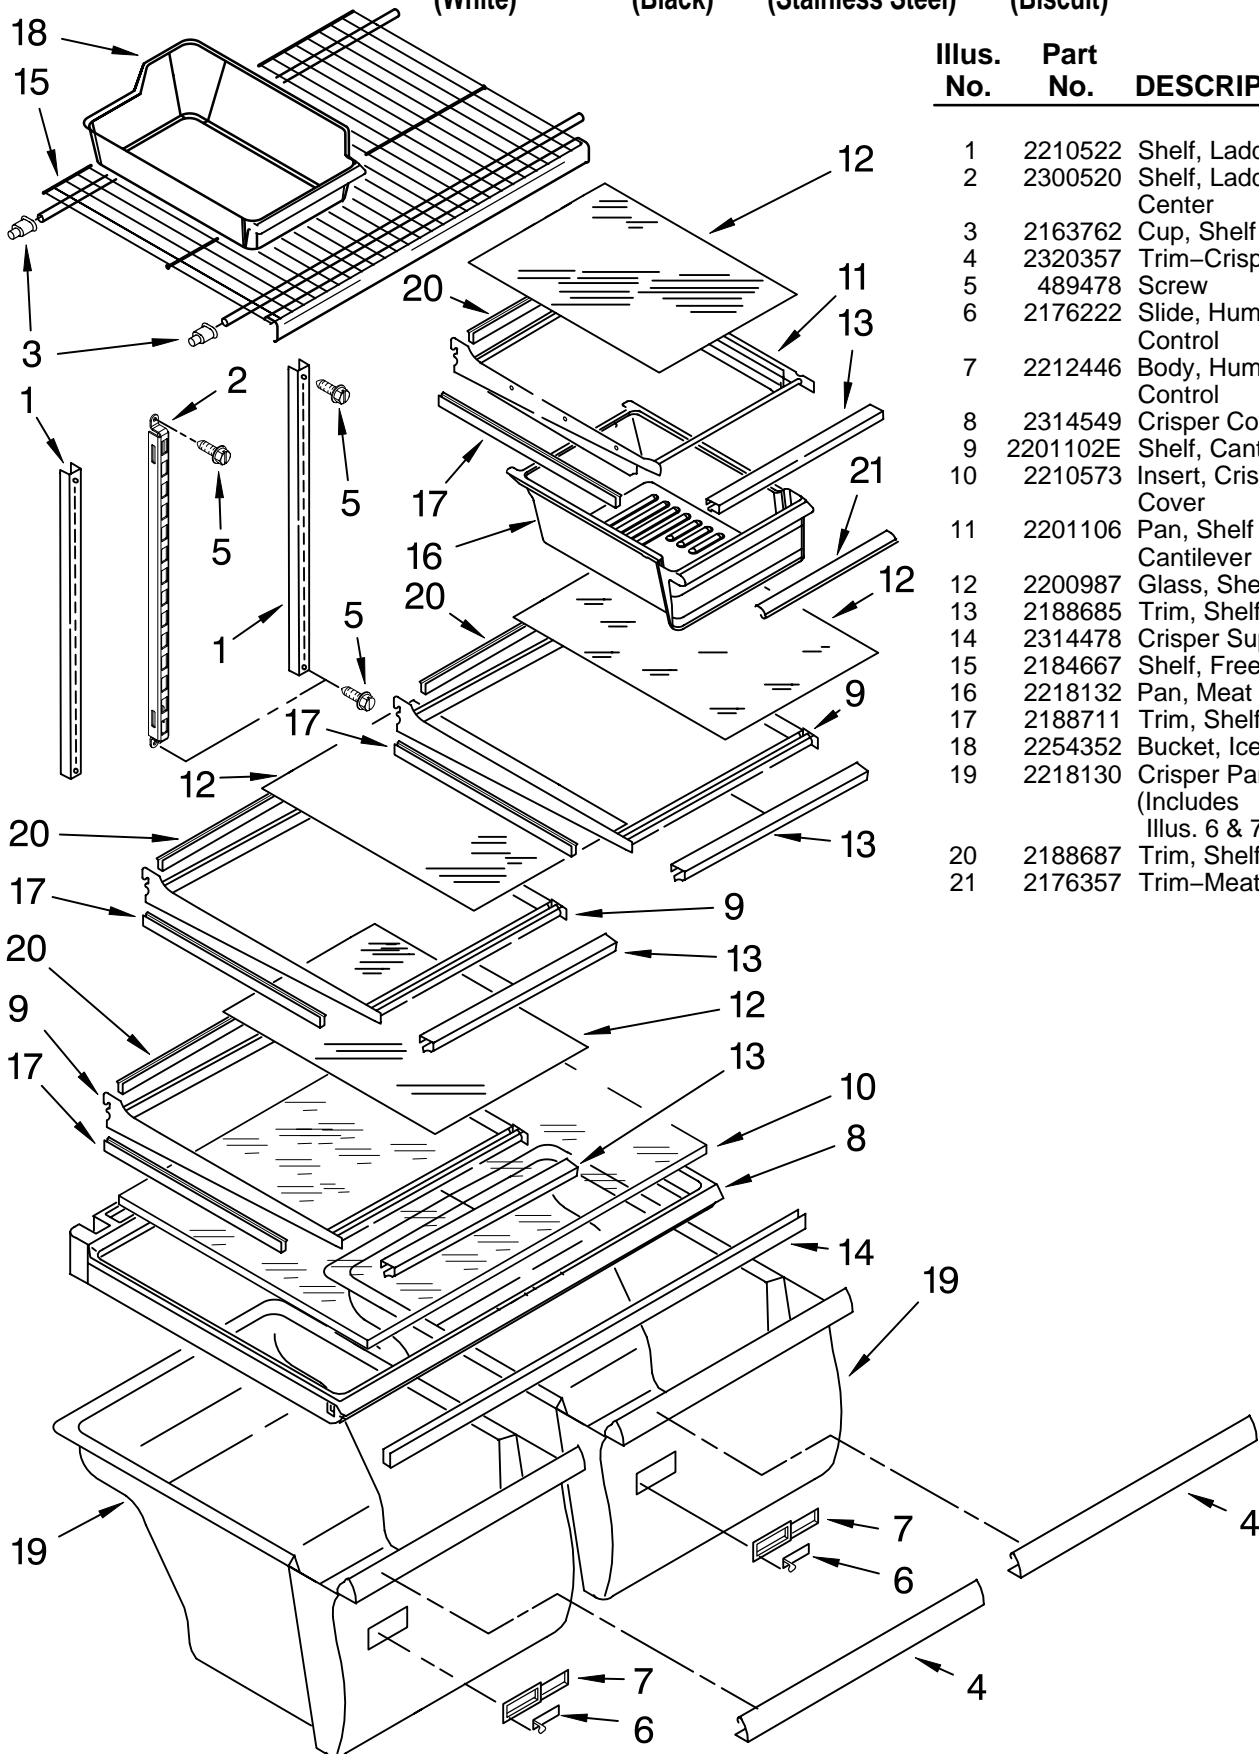

SHELF PARTS

For Models: MTF2142EEW01, MTF2142EEB01, MTF2142EES01, MTF2142EEQ01
(White) (Black) (Stainless Steel) (Biscuit)

Illus. No.	Part No.	DESCRIPTION
1	2210522	Shelf, Ladder (2)
2	2300520	Shelf, Ladder Center
3	2163762	Cup, Shelf Mtg.
4	2320357	Trim-Crisper Pan
5	489478	Screw
6	2176222	Slide, Humidity Control
7	2212446	Body, Humidity Control
8	2314549	Crisper Cover
9	2201102E	Shelf, Cantilever
10	2210573	Insert, Crisper Cover
11	2201106	Pan, Shelf Cantilever
12	2200987	Glass, Shelf
13	2188685	Trim, Shelf Front
14	2314478	Crisper Support
15	2184667	Shelf, Freezer
16	2218132	Pan, Meat
17	2188711	Trim, Shelf Side
18	2254352	Bucket, Ice
19	2218130	Crisper Pan (Includes Illus. 6 & 7)
20	2188687	Trim, Shelf Rear
21	2176357	Trim-Meat Pan

FOR ORDERING INFORMATION REFER TO PARTS PRICE LIST