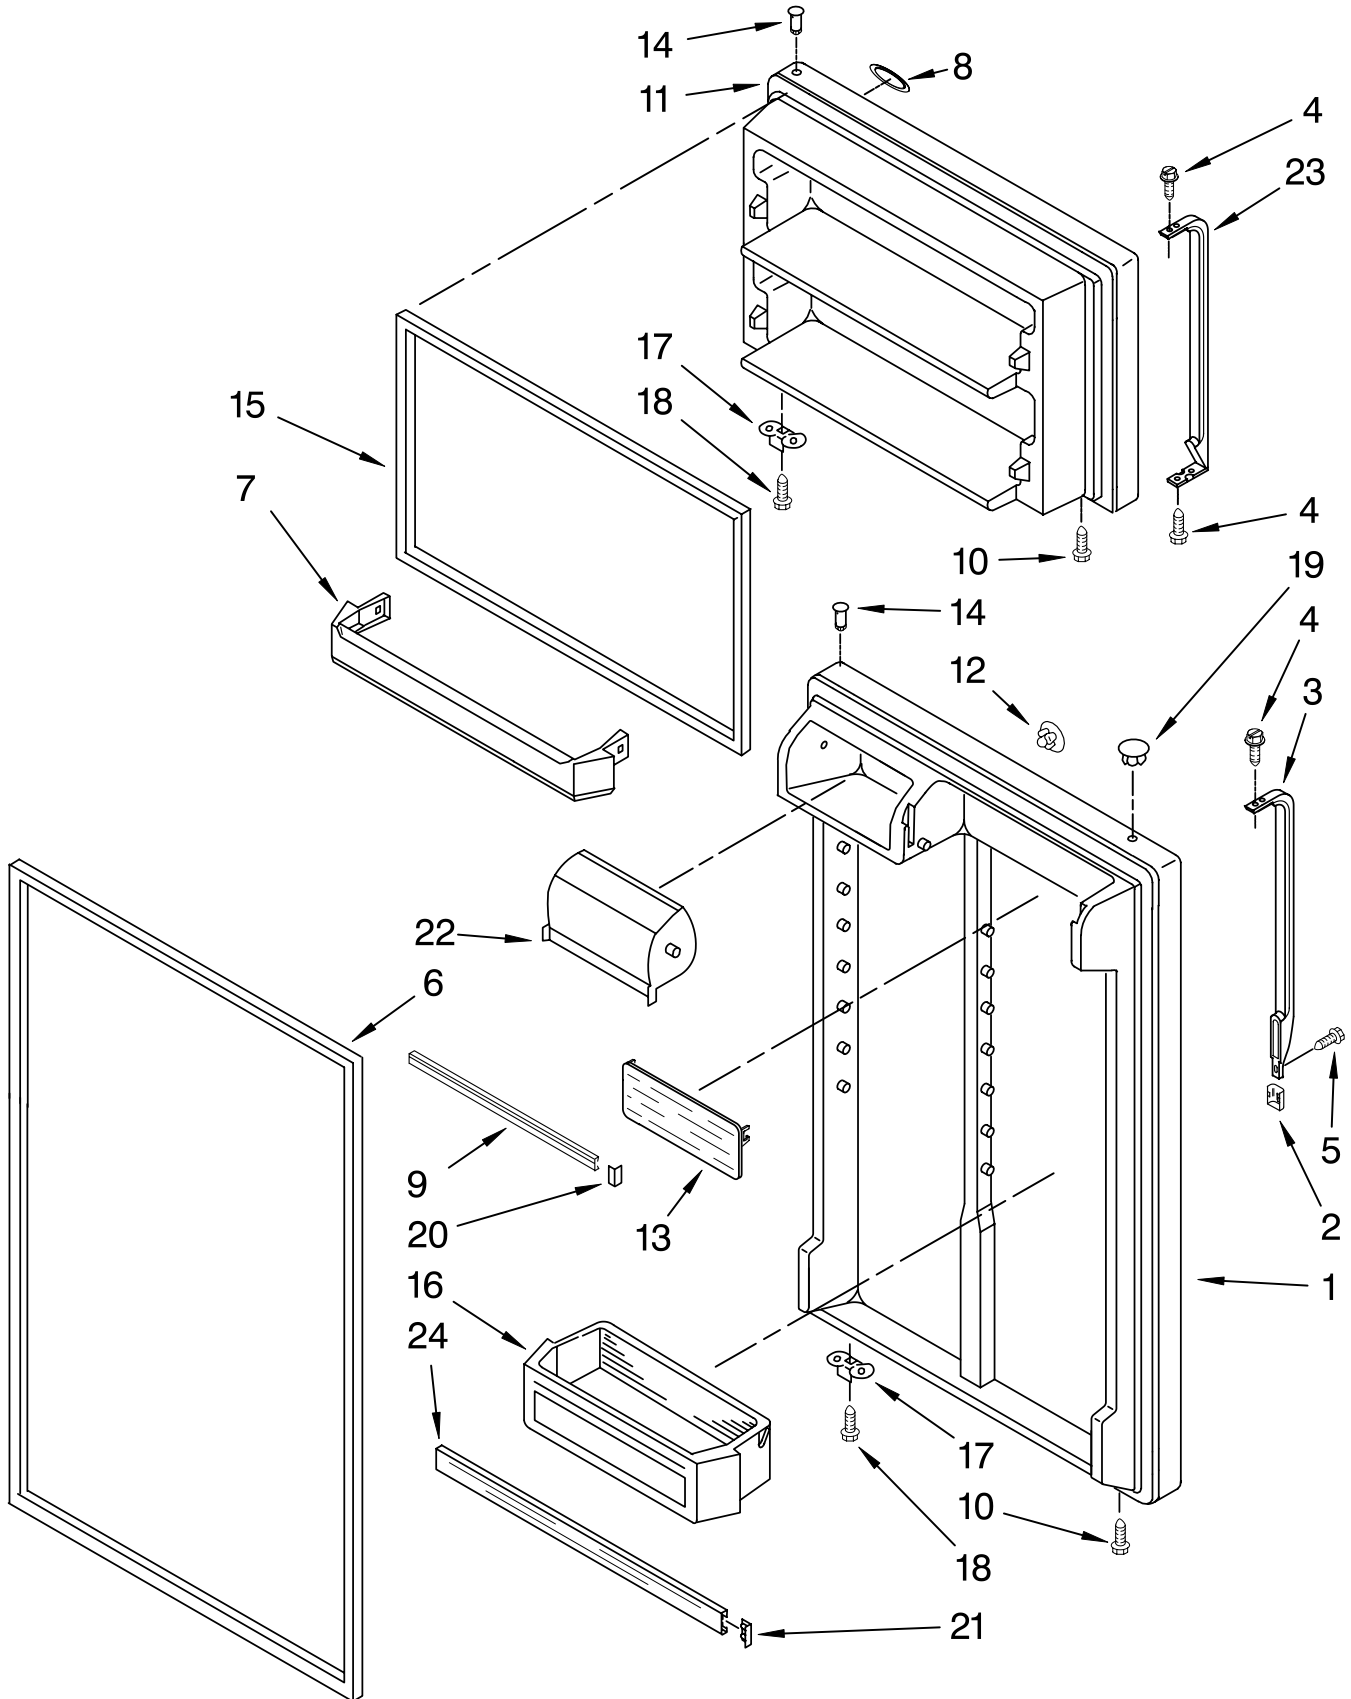

CABINET PARTS

For Models: MTF2142EEW01, MTF2142EEB01, MTF2142EES01, MTF2142EEQ01
(White) (Black) (Stainless Steel) (Biscuit)

Illus. No.	Part No.	DESCRIPTION
1		Literature Parts
	W10142143	Service & Wiring Sheet
	W10206571	Energy Label Use & Care Guide
	W10131413	Bilingual
	W10131421	Trilingual
	2225623	Modular Icemaker Service Sheet

Following May Be Purchased

DO-IT-YOURSELF REPAIR MANUALS

	677969	Do-It-Yourself Manual Ref./Frz.
2	2189410	Hinge (Top)
3	2166108	Roller, Front (2)
4		Cabinet (Not a Serviceable Part)
5	489385	Clamp, Tube (Water Supply Line)
6	489442	Screw
7	2179826	Rivet
8	3400504	Screw
9	549193	Clamp, Cord
10	489497	Screw
11	2254618	Hinge, Center
12	2183852	Shim, Hinge Center
13	8281265	Screw
14	2254473	Hinge Butt
15		Fitting, Water Tube (Not Serviced)
16		Hole Plug (6)
	2201012	White
	2183998	Black
	2200924	Biscuit
17		Corner Filler (2)
	2201014	White
	2201017	Black
	2200926	Biscuit
18		Grille (Includes Illus. 21)
	2254313	White
	2254315	Black
	2254316	Biscuit
19	489341	Washer
20	487576	Washer
21	2189356	Clip, Grille (2)
22		Cover, Hinge
	2213360	White
	2213363	Black
	2213364	Biscuit
23		Rail, Center (Not Serviced)
24	2254576	Cover, Unit

FOR ORDERING INFORMATION REFER TO PARTS PRICE LIST

DOOR PARTS

For Models: MTF2142EEW01, MTF2142EEB01, MTF2142EES01, MTF2142EEQ01
(White) (Black) (Stainless Steel) (Biscuit)

FOR ORDERING INFORMATION REFER TO PARTS PRICE LIST