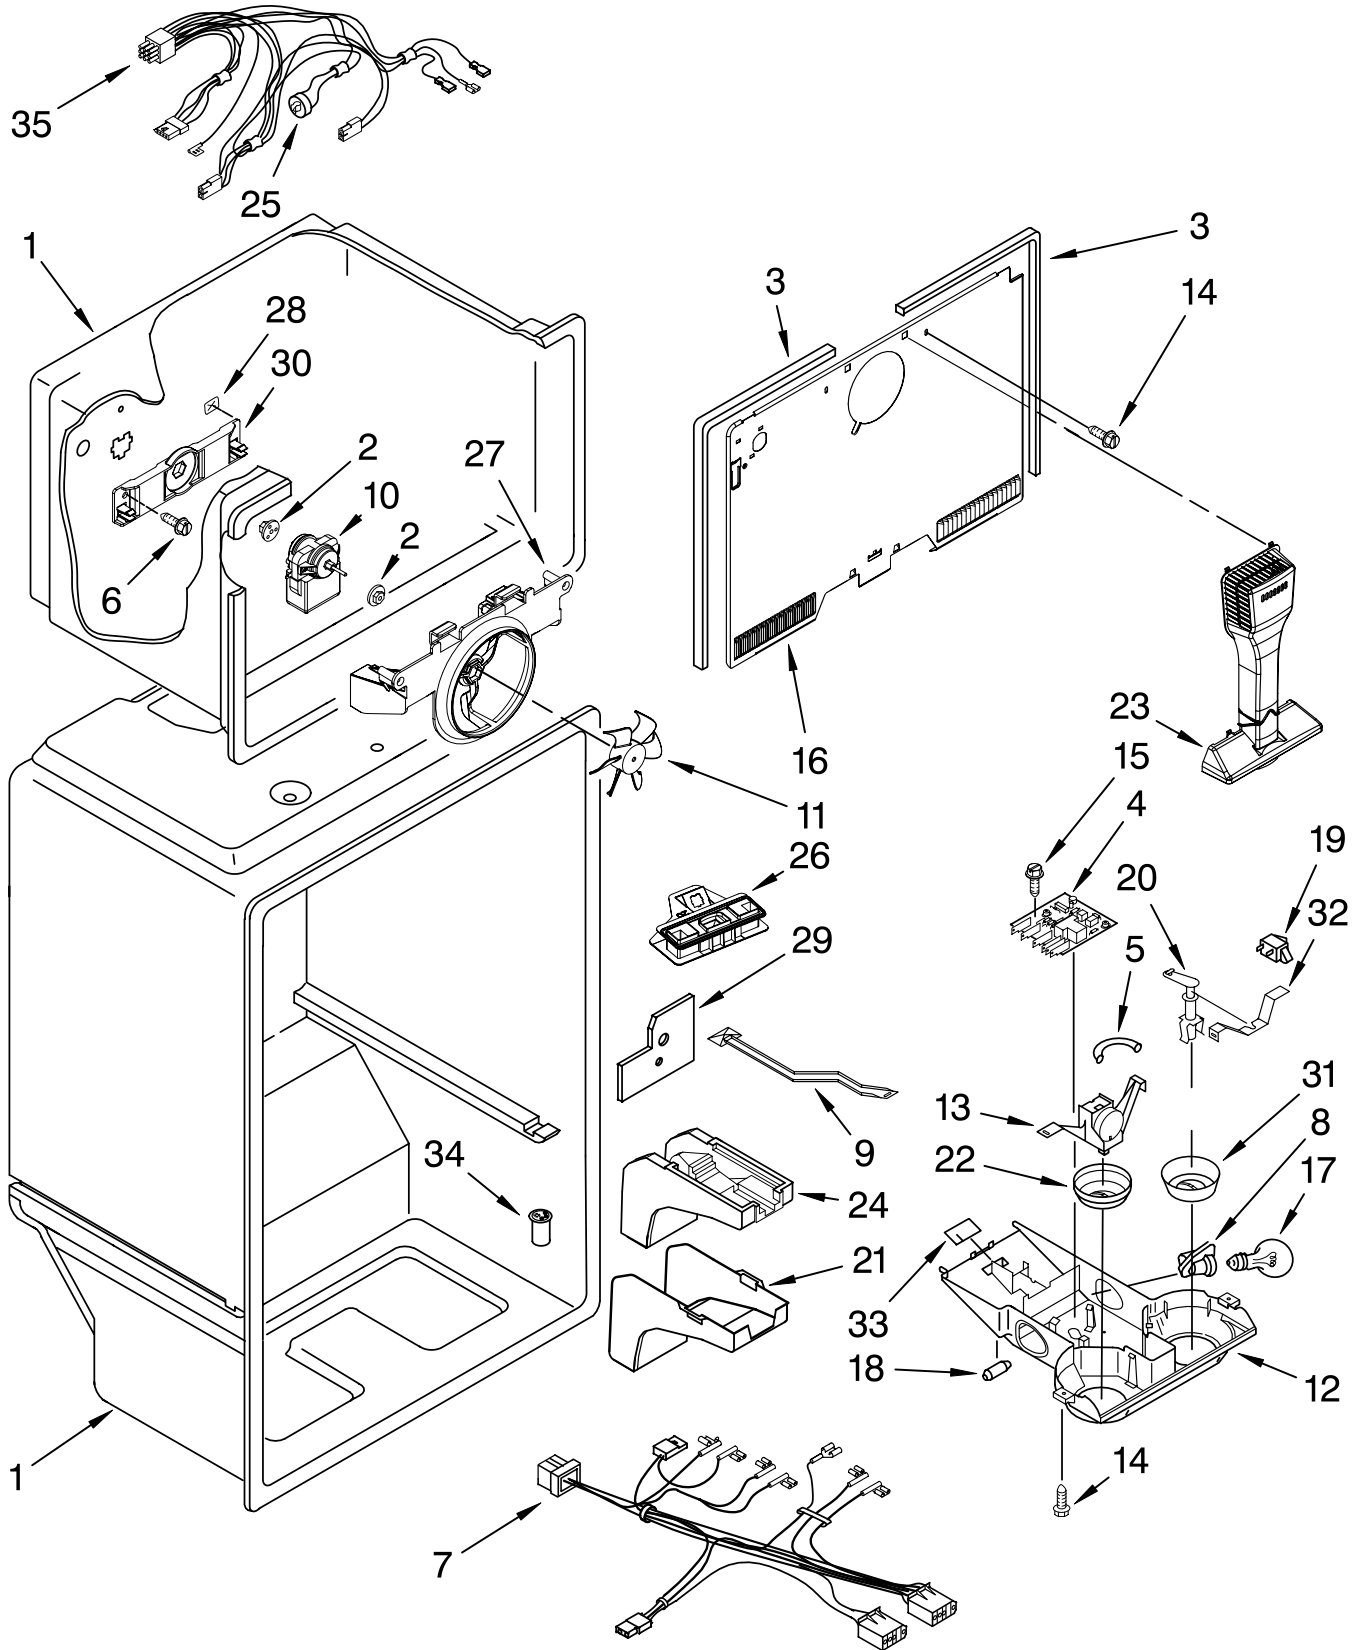

LINER PARTS

For Models: MTF2142EEW01, MTF2142EEB01, MTF2142EES01, MTF2142EEQ01
(White) (Black) (Stainless Steel) (Biscuit)

FOR ORDERING INFORMATION REFER TO PARTS PRICE LIST

LINER PARTS

For Models: MTF2142EEW01, MTF2142EEB01, MTF2142EES01, MTF2142EEQ01
(White) (Black) (Stainless Steel) (Biscuit)

Illus. No.	Part No.	DESCRIPTION
1		Liner (Not A Serviceable Part)
2	2197380	Grommet (2)
3	2254360	Gasket, Evaporator Cover (2)
4	2304099	Defrost Timer
5	2212485	Thermostat Tube Barrier
6	488208	Screw
7	2310057	Wire Assembly, Control Box
8	2162085	Socket, Light
9	2179858	Damper, Air
10	2315539	Fan Motor
11	2163777	Fan Blade
12	2212982	Control Box
13	2200859	Thermostat Assy. (Includes Illus. 5 & 18)
14	8534009	Screw
15	2304099	Screw
16	2320194	Cover, Evaporator
17	527949	Light Bulb (2)
18	2200831	Weight, Thermal
19	1118894	Switch, Rocker Arm
20	2179859	Post, Damper
21	2176281	Cover, Air Diffuser
22	2200863	Knob, Thermostat
23	2254354	Air Tower
24	2189452	Air Diffuser, Bottom
25	2321800	Defrost, BI-Metal
26	2212439	Air Separator Assembly
27	2254453	Bracket, Fan Motor
28	2320183	Retainer-Screw
29	2204639	Shield, Heat
30	2254454	Bracket Evap. Fan, Rear
31	2302536	Knob, Damper
32	2163810	Bracket, Damper Knob
33	2205079	Seal, Rear Thermostat
34	2171931	Valve-Tube, Body
35	W10129795	Wire Assembly, Freezer Compartment (Includes Illus. 25)

FOR ORDERING INFORMATION REFER TO PARTS PRICE LIST