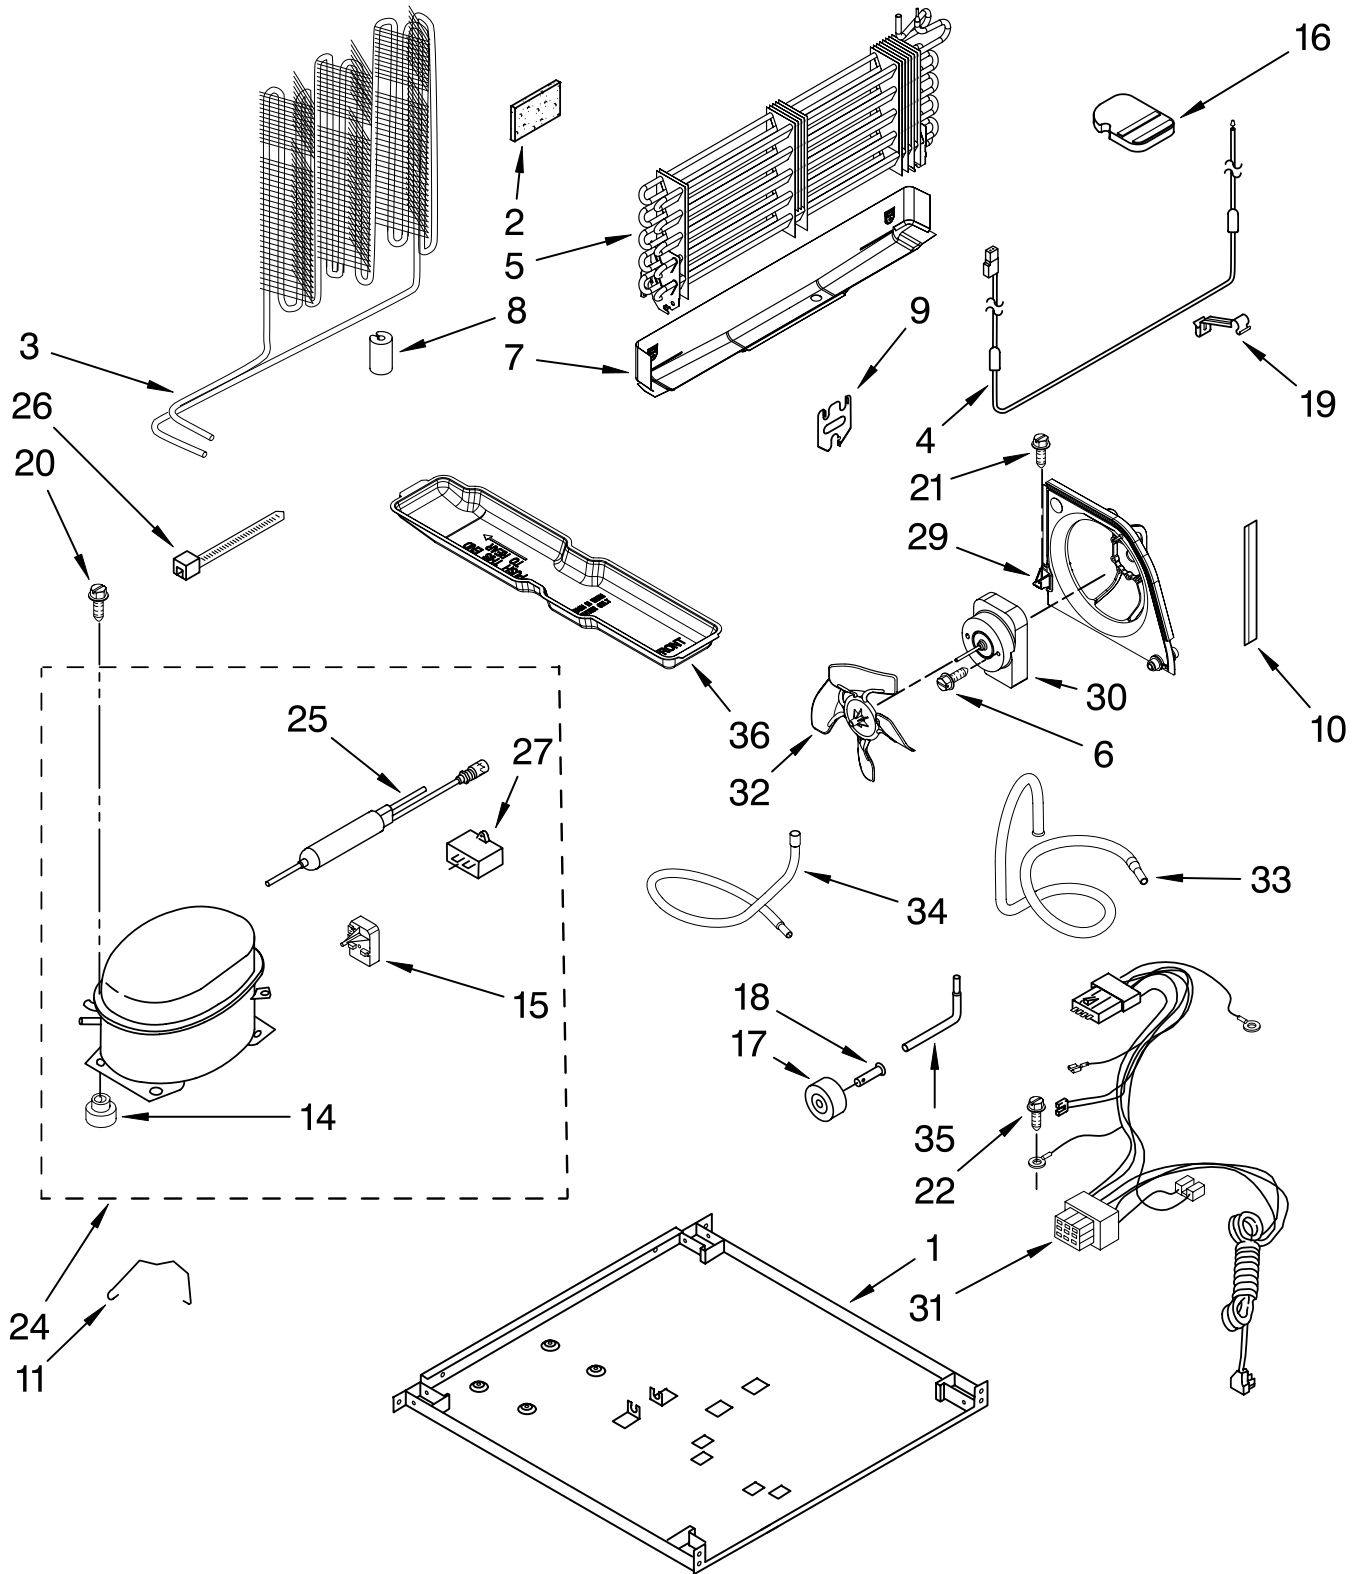

UNIT PARTS

For Models: MTF2142EEW01, MTF2142EEB01, MTF2142EES01, MTF2142EEQ01
(White) (Black) (Stainless Steel) (Biscuit)

FOR ORDERING INFORMATION REFER TO PARTS PRICE LIST

UNIT PARTS

For Models: MTF2142EEW01, MTF2142EEB01, MTF2142EES01, MTF2142EEQ01
(White) (Black) (Stainless Steel) (Biscuit)

Illus. No.	Part No.	DESCRIPTION	Illus. No.	Part No.	DESCRIPTION	Illus. No.	Part No.	DESCRIPTION
1	2320187	Plate, Unit Mounting	18	2221797	Rivet	Following Parts Not Illustrated and Optional Parts Not Included		
2	2169104	Insulation, Sound Dampening	19	2182338	Clip, Heater			
3	2214960	Condenser	20	489373	Screw			
4	2314157	Heater, Defrost	21	3400518	Screw			
5	2254249	Evaporator Assy.	22	488500	Screw			
6	8533961	Screw	24	W10164016	Compressor (Includes Illus. 14,25,27) (Also Order 482801 Installation Kit & 876765 Tube Kit)			
7	2254295	Drain Pan	25		Drier			
8	2319835	Grommet-Cond-(4)		2317845	Service			
9	2176301	Bracket, Heater	26	2155774	Clamp			
10	2300638	Extension, Air Baffle	27		Capacitor			
11	W10174384	Strap		2264017	Production	978025		Valve, Access (1/4")
14		Grommet (4)		1118576	Service	978026		Valve, Access (5/16")
	1100826	Production	29	2315541	Air Baffle	978027		Valve, Access (3/8")
	4387558	Service	30	2188874	Motor, Condenser	978028		Valve, Access (1/2")
15	W10194431	Start-Device Combination (Start Relay and Overload for Production Compressor Only)	31	2187382	Wire Assembly, Unit	978029		Valve, Access (5/8")
16	2201185	Support Block	32	2225834	Fan Blade	978030		Valve, Access (3/4")
17	2150304	Roller (2)	33	W10189808	Tube, Discharge	876764		Valve, Access (3/16")
			34	W10189806	Tube, Suction	REFRIGERANT CHARGE		
			35	2154109	Tube, Process	4.00 Ozs. (R134A)		
			36	2254574	Tray, Evaporator