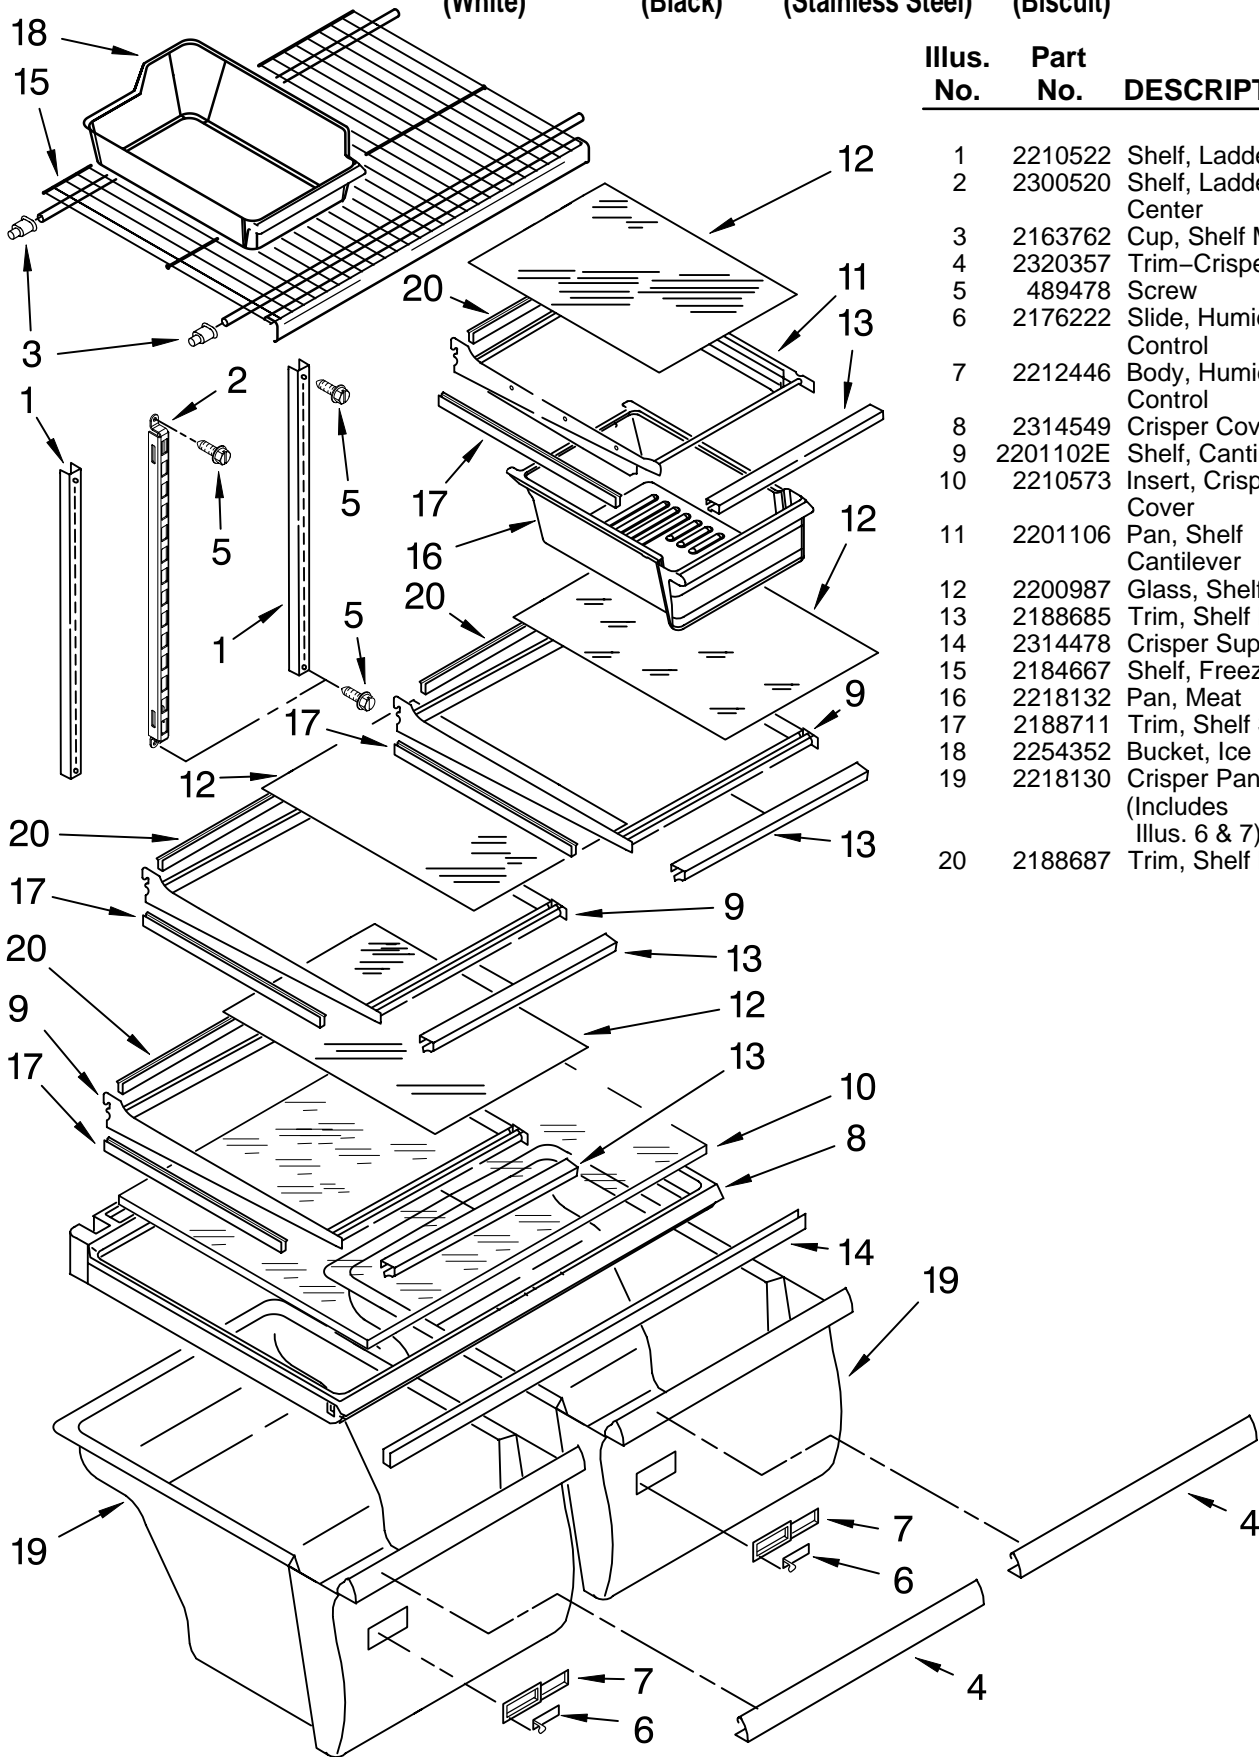

SHELF PARTS

For Models: MTF2142EEW00, MTF2142EEB00, MTF2142EES00, MTF2142EEQ00
(White) (Black) (Stainless Steel) (Biscuit)

Illus. No.	Part No.	DESCRIPTION
1	2210522	Shelf, Ladder (2)
2	2300520	Shelf, Ladder Center
3	2163762	Cup, Shelf Mtg.
4	2320357	Trim-Crisper Pan
5	489478	Screw
6	2176222	Slide, Humidity Control
7	2212446	Body, Humidity Control
8	2314549	Crisper Cover
9	2201102E	Shelf, Cantilever
10	2210573	Insert, Crisper Cover
11	2201106	Pan, Shelf Cantilever
12	2200987	Glass, Shelf
13	2188685	Trim, Shelf Front
14	2314478	Crisper Support
15	2184667	Shelf, Freezer
16	2218132	Pan, Meat
17	2188711	Trim, Shelf Side
18	2254352	Bucket, Ice
19	2218130	Crisper Pan (Includes Illus. 6 & 7)
20	2188687	Trim, Shelf Rear

FOR ORDERING INFORMATION REFER TO PARTS PRICE LIST