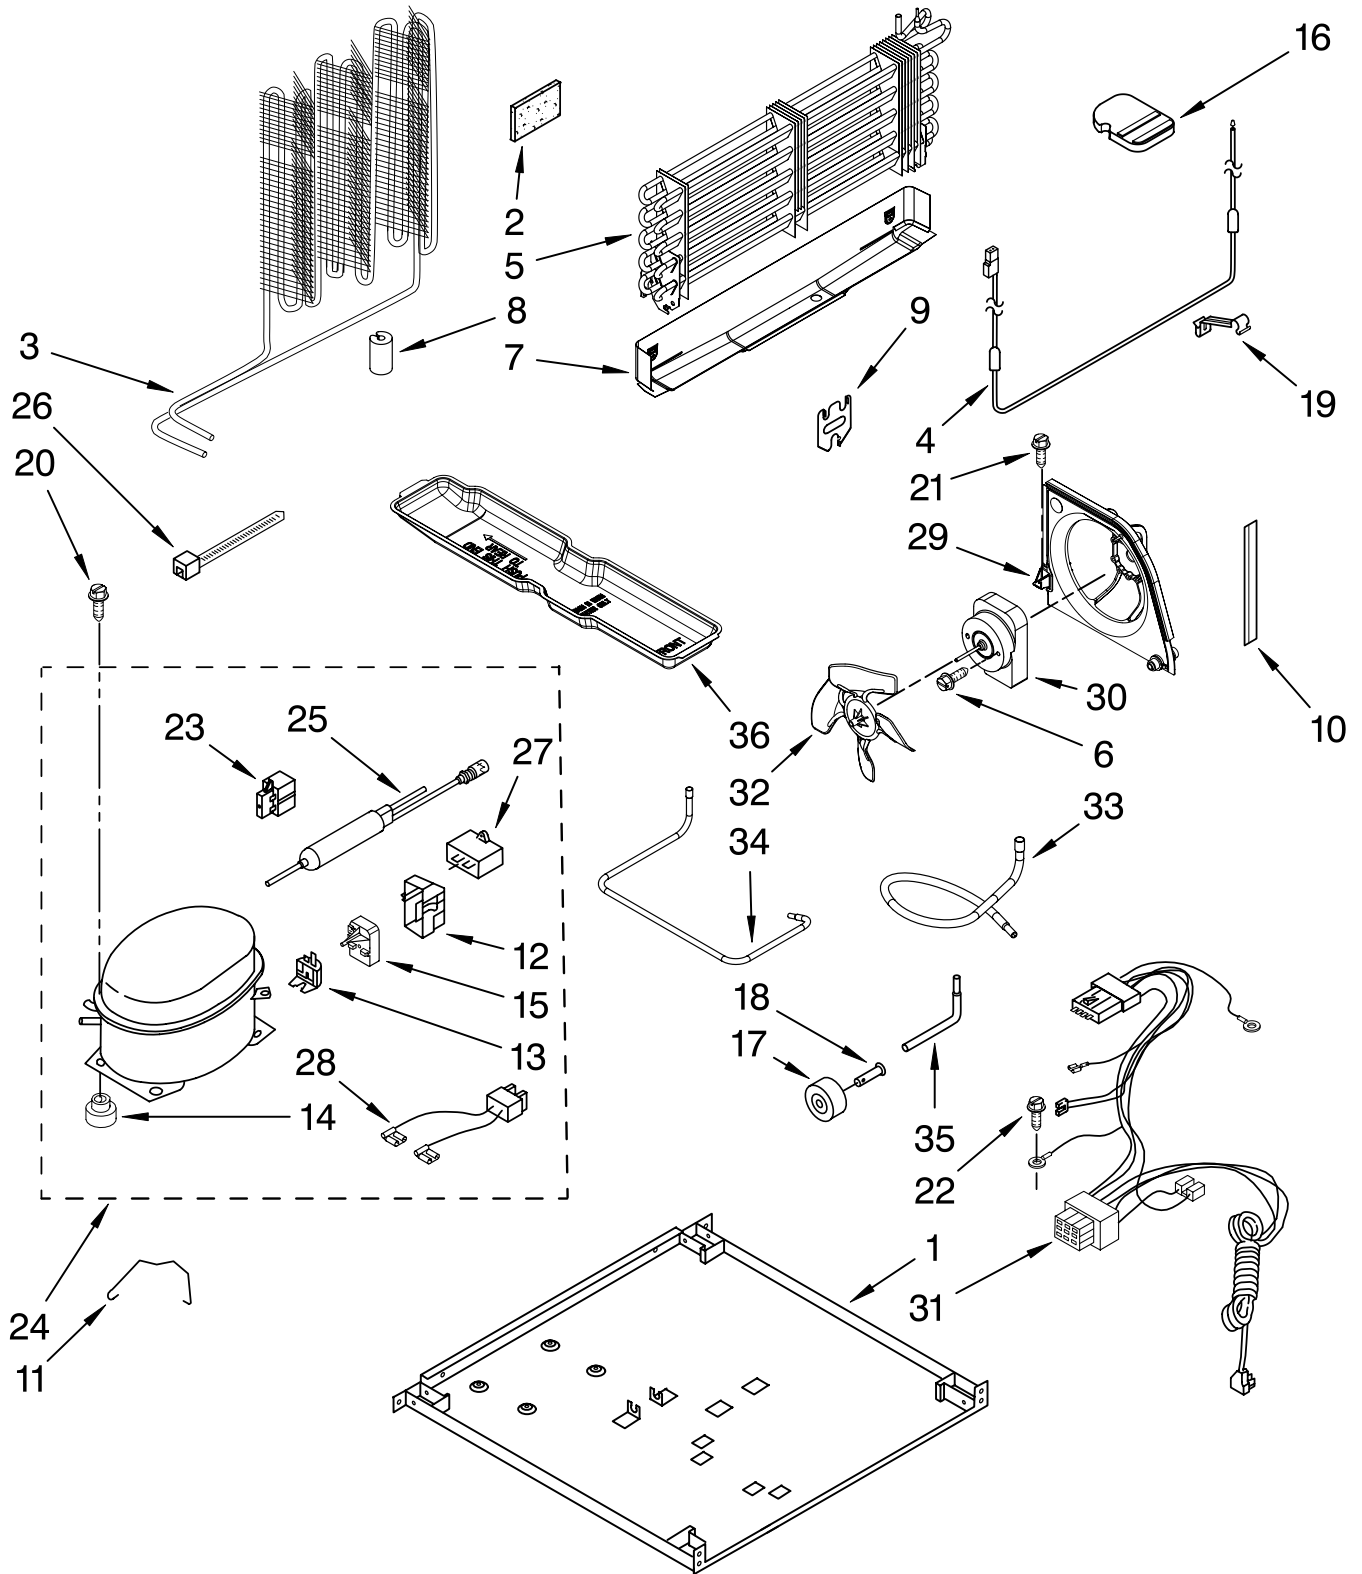

UNIT PARTS

For Models: MTF2142EEW00, MTF2142EEB00, MTF2142EES00, MTF2142EEQ00
(White) (Black) (Stainless Steel) (Biscuit)

FOR ORDERING INFORMATION REFER TO PARTS PRICE LIST

UNIT PARTS

For Models: MTF2142EEW00, MTF2142EEB00, MTF2142EES00, MTF2142EEQ00
(White) (Black) (Stainless Steel) (Biscuit)

Illus. No.	Part No.	DESCRIPTION	Illus. No.	Part No.	DESCRIPTION	Illus. No.	Part No.	DESCRIPTION		
1	2320187	Plate, Unit Mounting	20	489373	Screw					
2	2169104	Insulation, Sound Dampening	21	3400518	Screw			Following Parts Not Illustrated and Optional Parts Not Included		
3	2214960	Condenser	22	488500	Screw					
4	2314157	Heater, Defrost	23	2183454	Relay (Service Only)					
5	2254249	Evaporator Assy.	24	W10171785	Compressor (Includes Illus. 12,13,14, 23,25,27 & 28) (Also Order 482801 Installation Kit & 876765 Tube Kit)					
6	8533859	Screw					978025		Valve, Access (1/4")	
7	2254295	Drain Pan					978026		Valve, Access (5/16")	
8	2319835	Grommet-Cond-(4)					978027		Valve, Access (3/8")	
9	2176301	Bracket, Heater					978028		Valve, Access (1/2")	
10	2300638	Extension, Air Baffle					978029		Valve, Access (5/8")	
11	2223314	Strap	25		Drier				978030	Valve, Access (3/4")
12	4387731	Cover (Service Only)		2317845	Service			876764	Valve, Access (3/16")	
13	4390624	Overload (Service Only)	26	2155774	Clamp					
14		Grommet (4)	27		Capacitor					
	1100826	Production		2264017	Production					
	4387558	Service		1118576	Service					
15	W10136414	Start-Device Combination (Start Relay and Overload for Production Compressor Only)	28	4387765	Wire Assembly (Service Only)					
16	2201185	Support Block	29	2315541	Air Baffle					
17	2150304	Roller (2)	30	2188874	Motor, Condenser					
18	2221797	Rivet	31	2187382	Wire Assembly, Unit					
19	2182338	Clip, Heater	32	2225834	Fan Blade					
			33	W10171793	Tube, Discharge					
			34	2214924	Tube, Suction					
			35	2154109	Tube, Process					
			36	2254574	Tray, Evaporator					

REFRIGERANT CHARGE

4.00 Ozs.
(R134A)