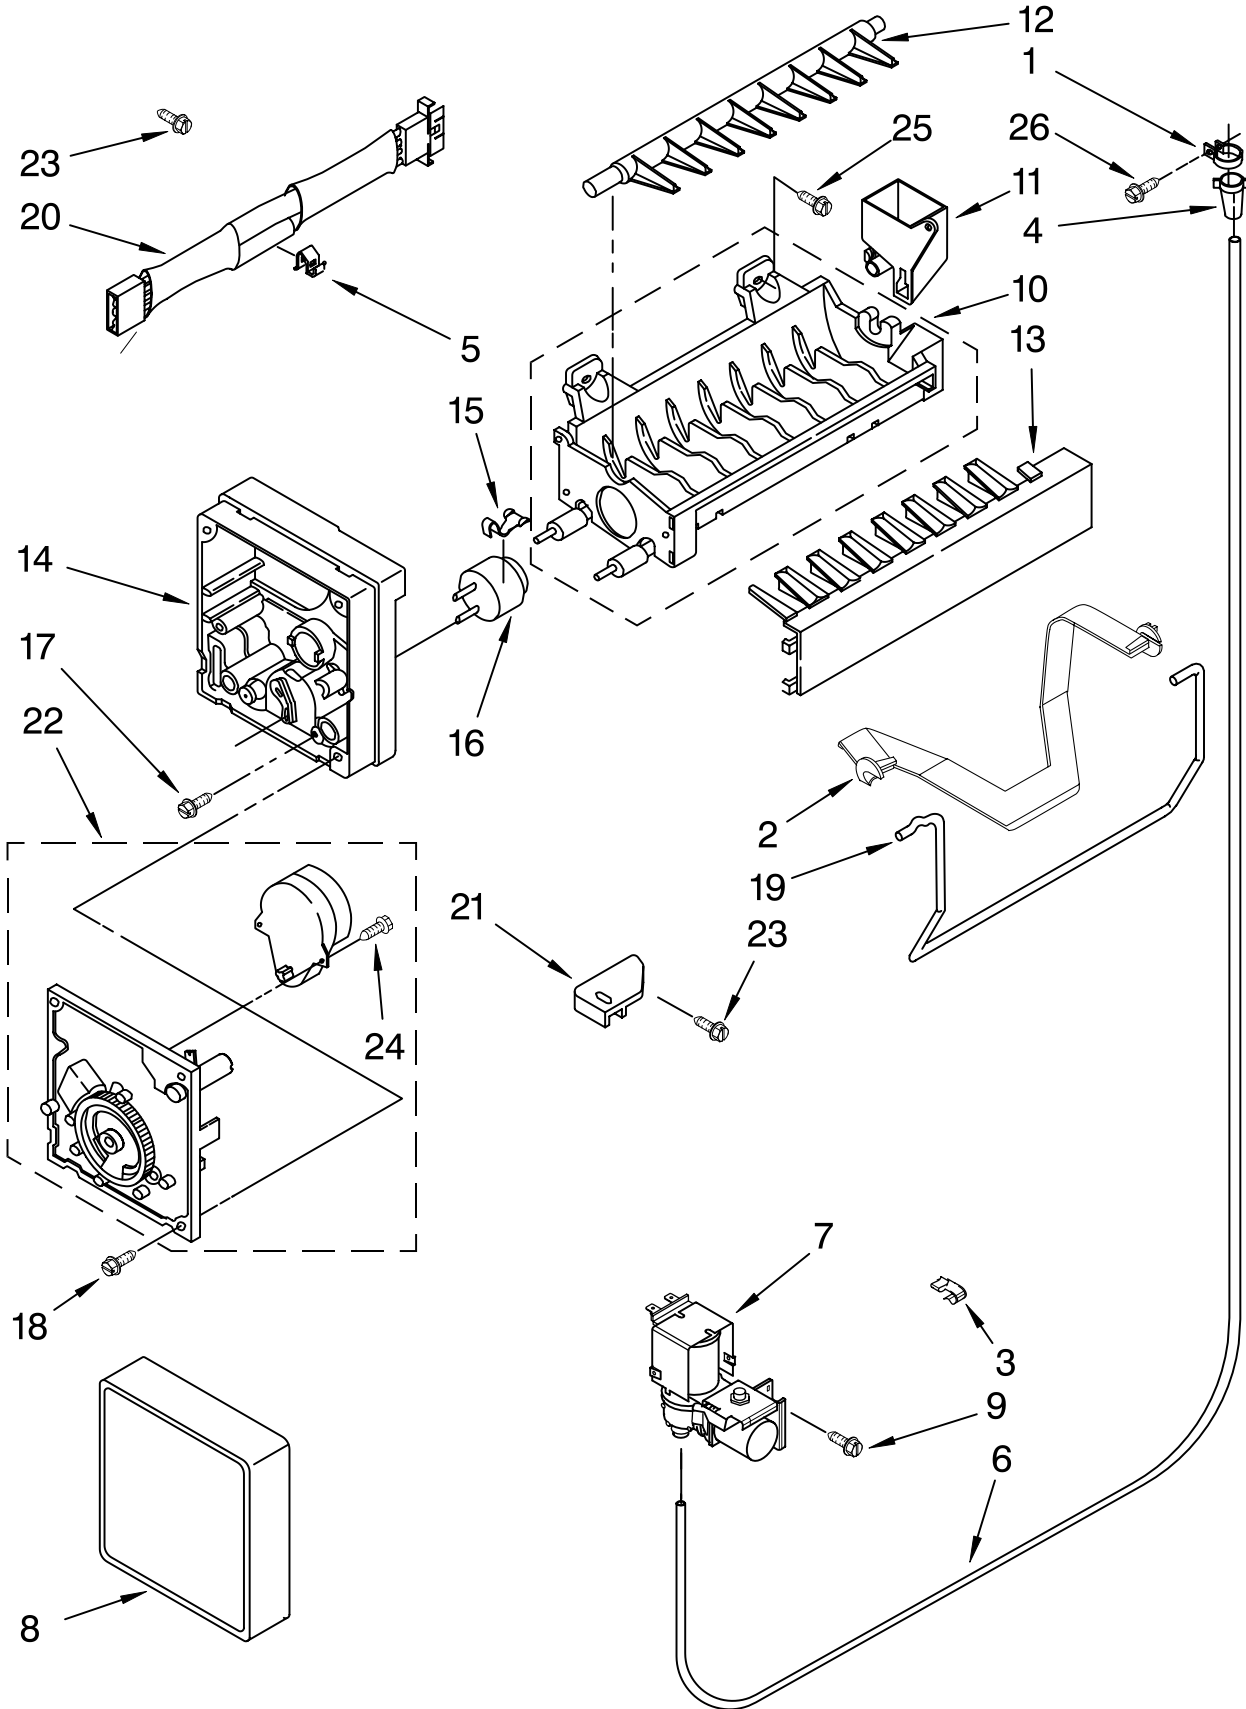

ICEMAKER PARTS

For Models: MTF2142EEW00, MTF2142EEB00, MTF2142EES00, MTF2142EEQ00
(White) (Black) (Stainless Steel) (Biscuit)

FOR ORDERING INFORMATION REFER TO PARTS PRICE LIST

ICEMAKER PARTS

For Models: MTF2142EEW00, MTF2142EEB00, MTF2142EES00, MTF2142EEQ00
(White) (Black) (Stainless Steel) (Biscuit)

Illus. No.	Part No.	DESCRIPTION
1	488878	Clamp, Tube
2	78562001	Adjuster-Ice Level
3	2210495	Clip, Water Valve
4	2181939	Insert, Tube
5	628379	Clip, Fuse
6	2181943	Tube Water
7	2315576	Valve Solenoid
8	79191001	Cover
9	8281265	Screw
10	W10122527	Mold & Heater Assembly (Also Order 542638 Silicone Grease)
11	628515	Cup, Water Fill
12	627843	Ejector
13	2182124	Ice Striper
14	2194712	Support
15	2315522	Retainer
16	628397	Thermostat (Also Order 542369 Cement Alumilastic)
17	8533917	Screw
18	489276	Screw
19	W10138107	Shut Off Arm
20	2187464	Harness, Wiring
21	628320	Bracket
22	626680	Module Assembly (Includes Item 24)
23	489478	Screw
24	489136	Screw, 3-24 x 23/64
25	488208	Screw
26	488886	Screw, 8-18 x 1/2
100	W10122496	Icemaker, Complete Assembly