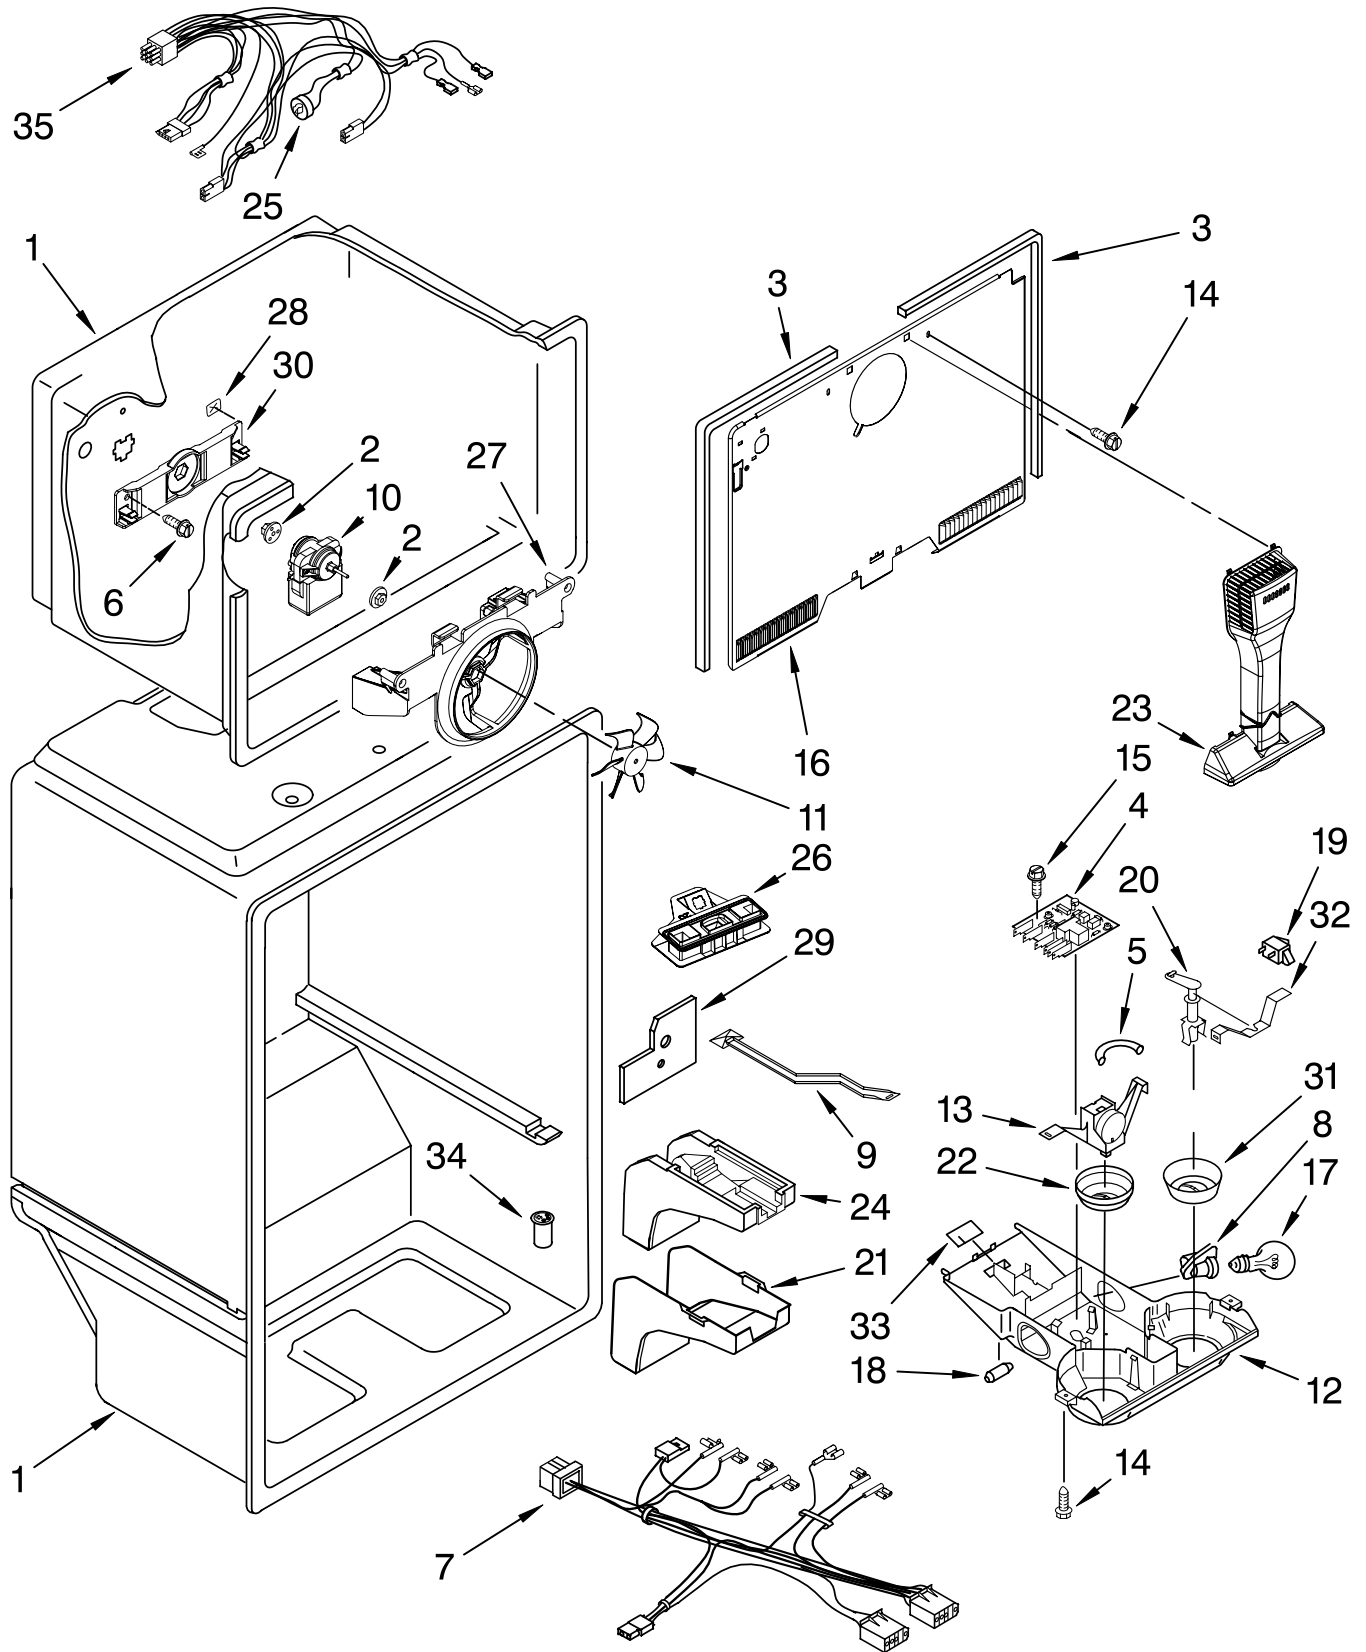

LINER PARTS

For Models: MTF2142EEW00, MTF2142EEB00, MTF2142EES00, MTF2142EEQ00
(White) (Black) (Stainless Steel) (Biscuit)

FOR ORDERING INFORMATION REFER TO PARTS PRICE LIST

LINER PARTS

For Models: MTF2142EEW00, MTF2142EEB00, MTF2142EES00, MTF2142EEQ00
(White) (Black) (Stainless Steel) (Biscuit)

Illus. No.	Part No.	DESCRIPTION
1		Liner (Not A Serviceable Part)
2	2197380	Grommet (2)
3	2254360	Gasket, Evaporator Cover (2)
4	2304099	Defrost Timer
5	2212485	Thermostat Tube Barrier
6	488208	Screw
7	2310057	Wire Assembly, Control Box
8	2162085	Socket, Light
9	2179858	Damper, Air
10	2315539	Fan Motor
11	2163777	Fan Blade
12	2212982	Control Box
13	2200859	Thermostat Assy. (Includes Illus. 5 & 18)
14	489478	Screw
15	2304099	Screw
16	2320194	Cover, Evaporator
17	527949	Light Bulb (2)
18	2200831	Weight, Thermal
19	1118894	Switch, Rocker Arm
20	2179859	Post, Damper
21	2176281	Cover, Air Diffuser
22	2200863	Knob, Thermostat
23	2254354	Air Tower
24	2189452	Air Diffuser, Bottom
25	2321800	Defrost, BI-Metal
26	2212439	Air Separator Assembly
27	2254453	Bracket, Fan Motor
28	2320183	Retainer-Screw
29	2204639	Shield, Heat
30	2254454	Bracket, Evap. Fan, Rear
31	2302536	Knob, Damper
32	2163810	Bracket, Damper Knob
33	2205079	Seal, Rear Thermostat
34	2210509	Valve-Tube, Body
35	W10129795	Wire Assembly, Freezer Compartment (Includes Illus. 25)

FOR ORDERING INFORMATION REFER TO PARTS PRICE LIST