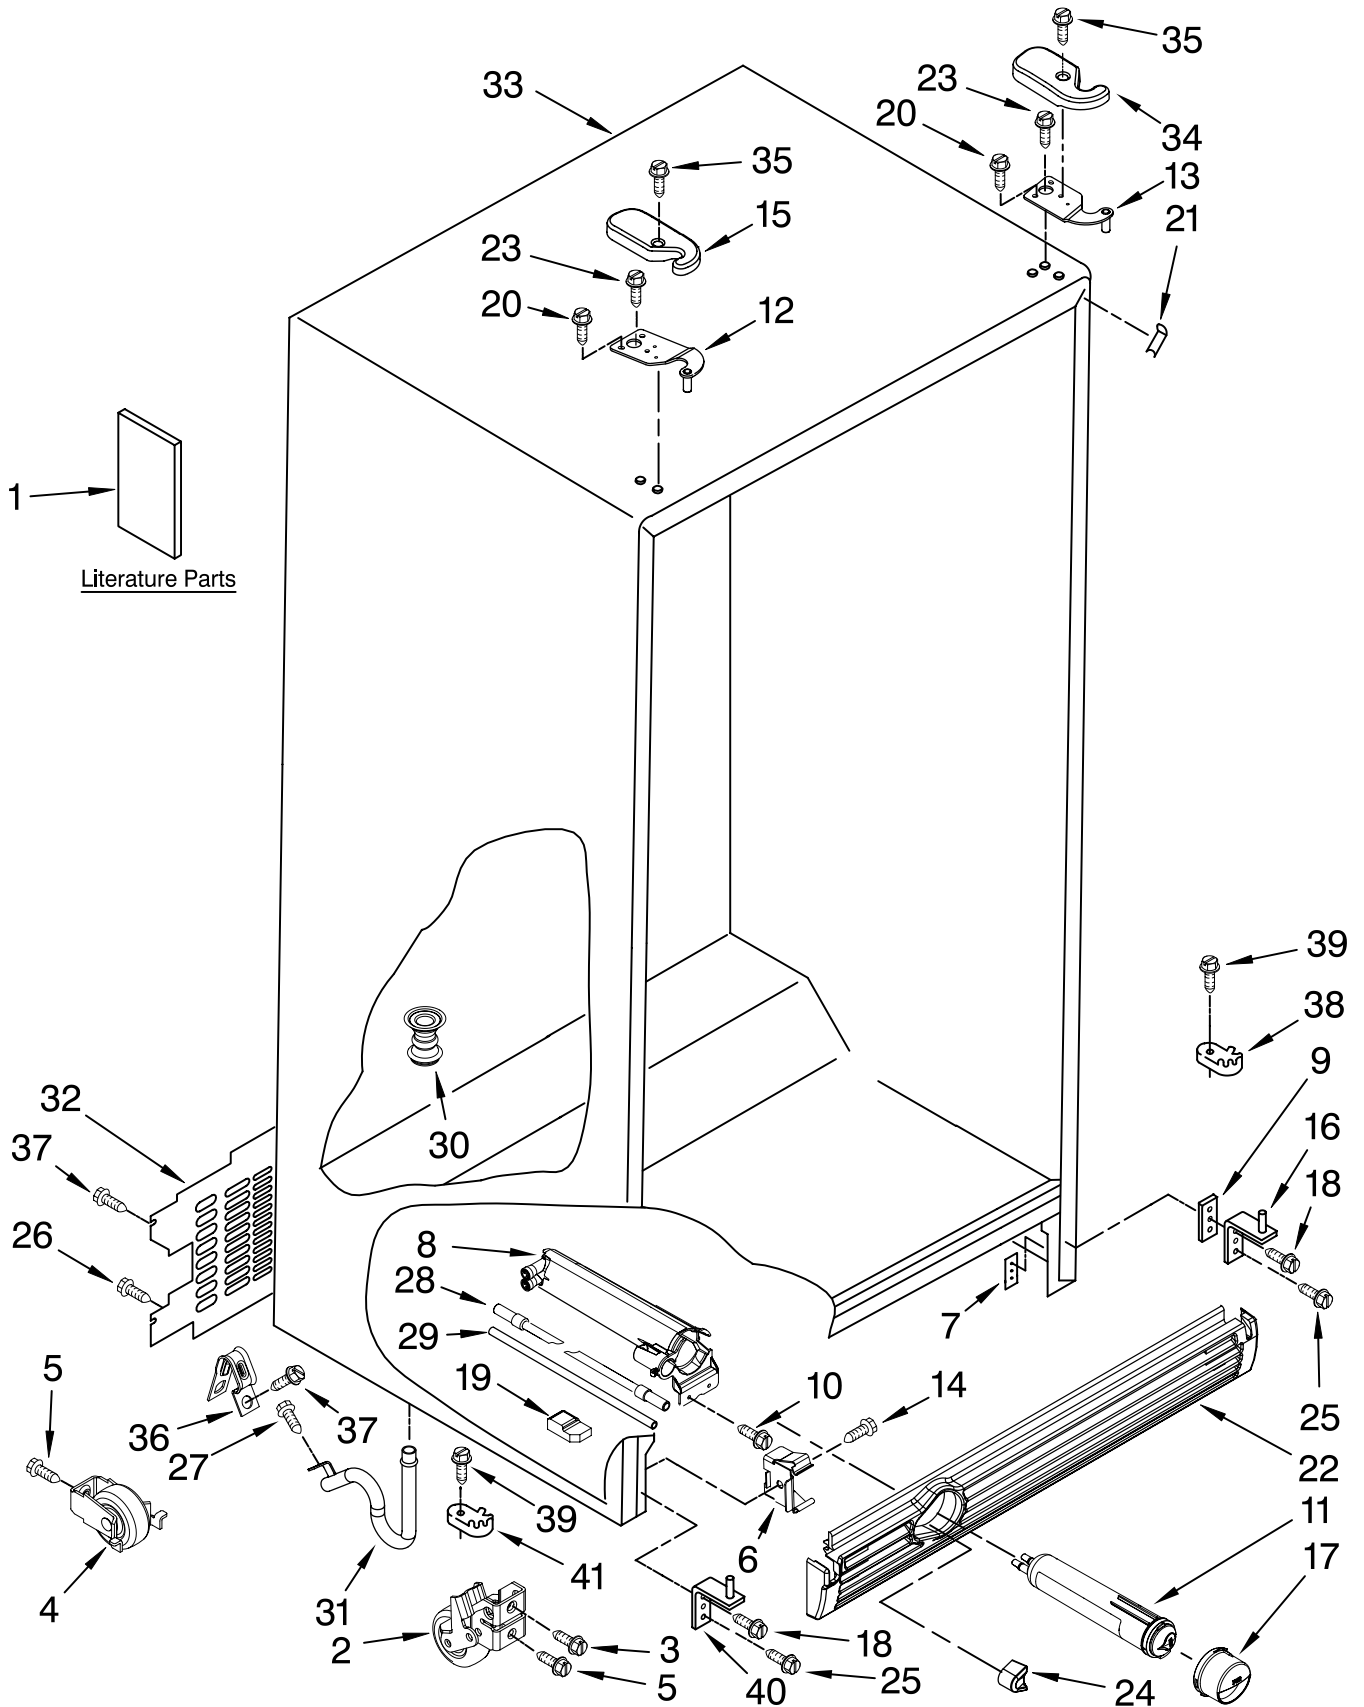

For Models: MSD2578VEW00, MSD2578VEB00, MSD2578VEM00, MSD2578VEA00

(White)

(Black) (Monochromatic Stainless) (Monochromatic Satina)

FOR ORDERING INFORMATION REFER TO PARTS PRICE LIST

CABINET PARTS

For Models: MSD2578VEW00, MSD2578VEB00, MSD2578VEM00, MSD2578VEA00

(White)

(Black) (Monochromatic Stainless) (Monochromatic Satina)

Illus. No.	Part No.	DESCRIPTION	Illus. No.	Part No.	DESCRIPTION	Illus. No.	Part No.	DESCRIPTION
1		Literature Parts	17		Cap, Water	25	3400103	Screw (2)
	W10216897	Use & Care Guide			Filter	26	489290	Screw
	W10161536	Service & Wiring Sheet		2260502W	White	27	489464	Screw
	W10158696	Energy Label		2260502B	Black	28	2319867	Tube, Filter Inlet
	628370	Modular Icemaker Service Sheet	18	3400113	Screw (4)	29	2255012	Tube, Filter Outlet
2	2174748	Front Roller (2)	19	2260519	Block, Housing Support	30	2304888	Drain Fitting
3	3400517	Screw	20	3400858	Screw	31	W10153550	Extension Tube
4	2196236	Roller (Rear) (2)	21		Filler, Wrapper	32	2188735	Cover, Unit
5	489427	Screw		2201014	White	33		Cabinet (Not A Serviceable Part)
6	2155013	Clip, Grille		2201017	Black	34		Hinge Cover
7	2304249	Screw Plate (2)		2254507	Apollo Grey		W10138576	White
8	W10121138	Housing, Water Filter	22		Grille		W10138577	Black
9	2209697	Shim (2)		W10153178	White		W10138579	Apollo Grey
10	489500	Screw (2)		W10168144	Black	35	8281227	Screw
11	4396841	Water Filter		W10201138	Midnight Grey	36	549193	Clamp, Service Cord
12	2203770	Hinge Top (FC)	23	489497	Screw	37	489084	Screw
13	2203771	Hinge, Top (RC)	24		Button, Water Filter	38	2155311	Door Closer, Lower Cam (2)
14	488500	Screw		2260503W	White	39	489483	Screw (2)
15		Hinge Cover		2260503B	Black	40	2323833	Hinge Bottom FC
	W10138581	White		2260503MG	Midnight Grey	41	2223751	Door Closer Lower Cam (FC)
	W10138582	Black						
	W10138584	Apollo Grey						
16	2217075	Hinge Bottom (2)						

FOR ORDERING INFORMATION REFER TO PARTS PRICE LIST