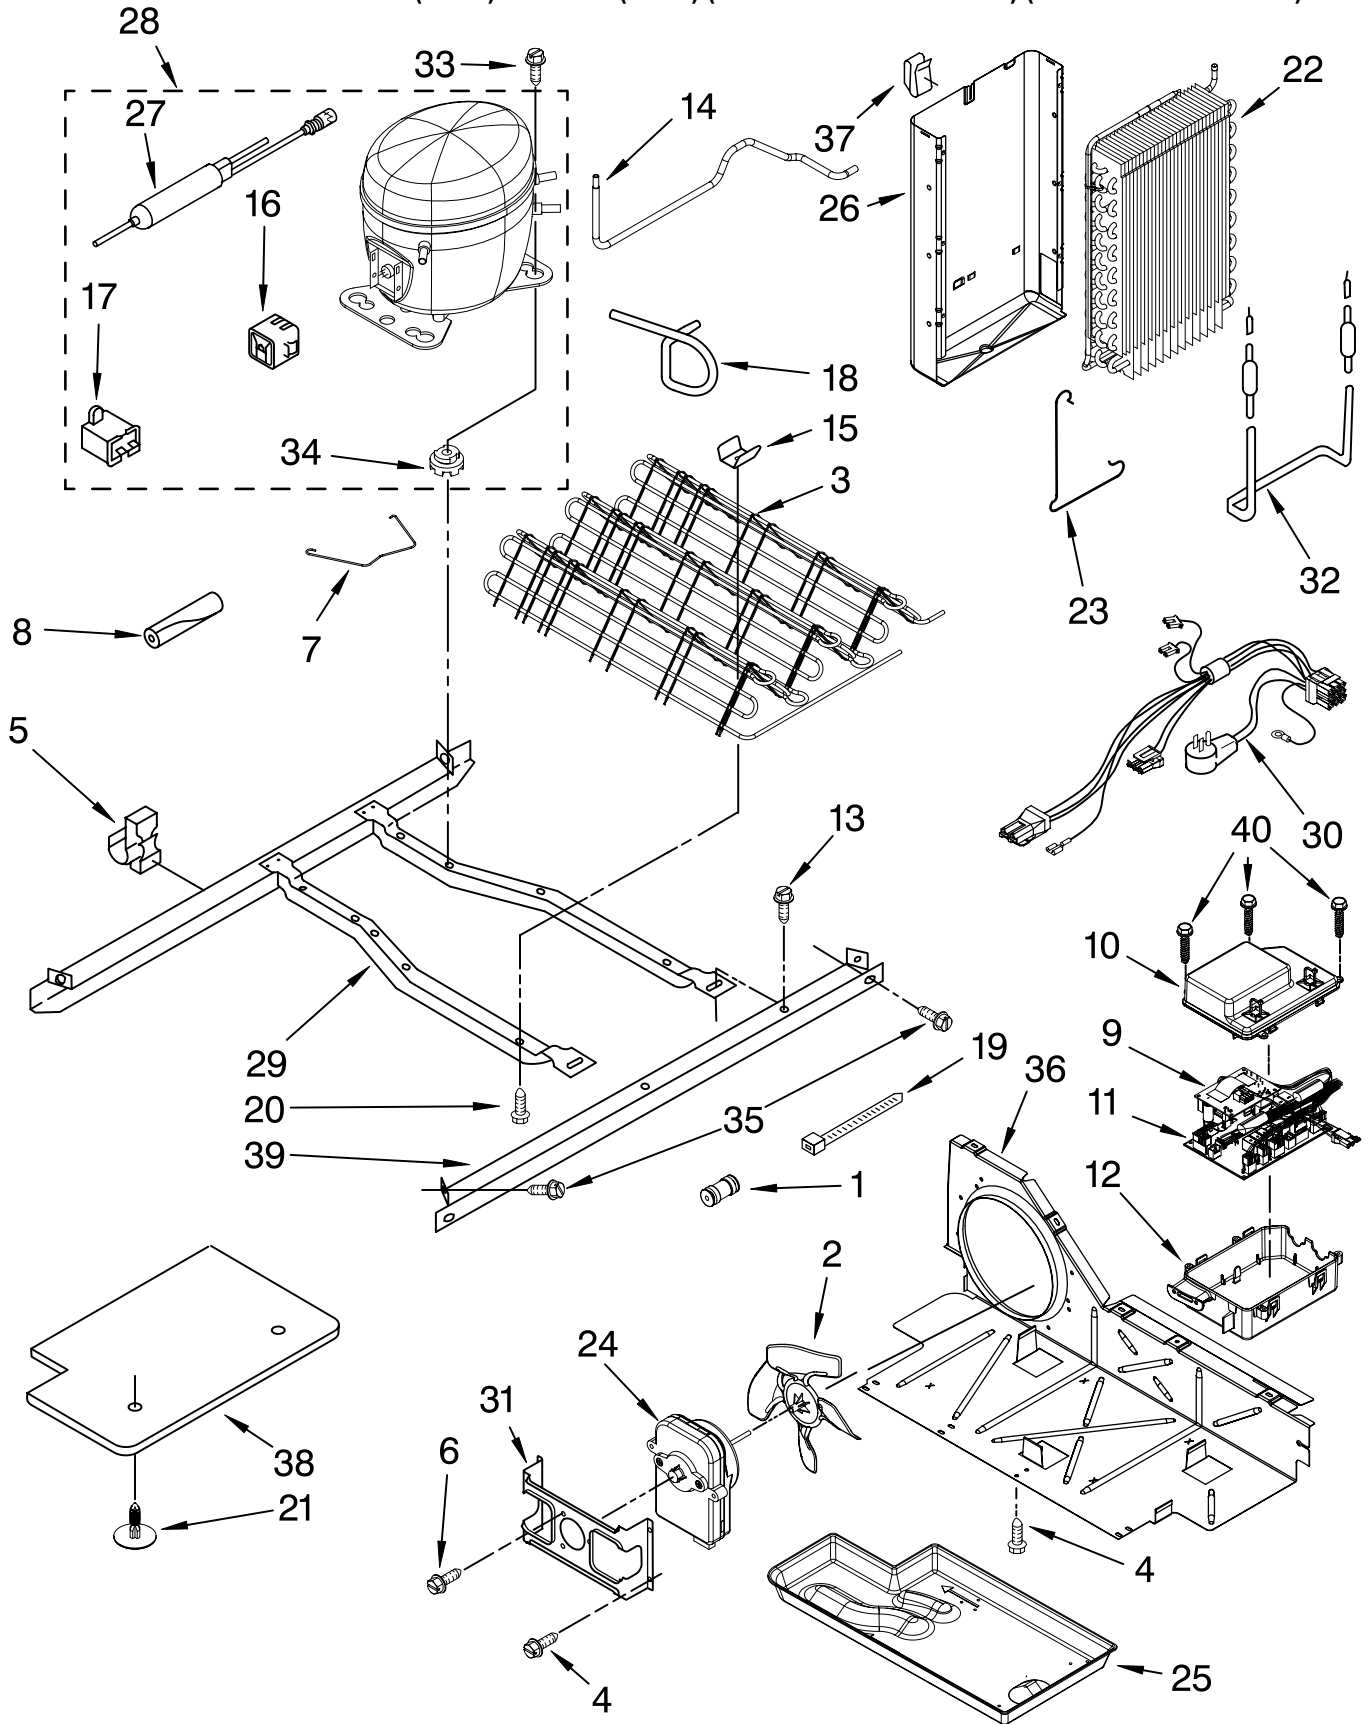

UNIT PARTS

For Models: MSD2578VEW00, MSD2578VEB00, MSD2578VEM00, MSD2578VEA00

(White)

(Black) (Monochromatic Stainless) (Monochromatic Satina)

FOR ORDERING INFORMATION REFER TO PARTS PRICE LIST

UNIT PARTS

For Models: MSD2578VEW00, MSD2578VEB00, MSD2578VEM00, MSD2578VEA00

(White)

(Black) (Monochromatic Stainless) (Monochromatic Satina)

Illus. No.	Part No.	DESCRIPTION	Illus. No.	Part No.	DESCRIPTION	Illus. No.	Part No.	DESCRIPTION
1	W10155576	Union, Assembly	23	2161324	Clamp	36	W10163483	Air Baffle
2	12825802	Fan, Blade	24	2188874	Fan, Motor	37	2155547	Clip, Heat Shield
3	W10196260	Condenser Assembly	25	1105523	Tray, Evaporator	38	2304899	Unit Cover, Bottom
4	489464	Screw	26	W10194475	Heat Shield	39	W10196323	Unit Mounting Rail
5	2208280	Clip, Wire	27	W10177049	Production	40	8533859	Screw
6	8533993	Screw		W10143759	Service	Following Parts Not Illustrated and Optional Parts Not Included		
7	W10174384	Clip, Retaining	28	W10183575	Compressor (Includes Items 16, 17, 27, & 34) (Also Order 876765 Tube Kit)	978025		Valve, Access (1/4")
8	2161302	Sleeve				978026		Valve, Access (5/16")
9	W10120821	Control Elek	29	W10196321	Unit Mounting Frame	978027		Valve, Access (3/8")
10	2323188	Box Cover	30	2310425	Unit, Harness (Includes Power Cord)	978028		Valve, Access (1/2")
11	W10210789	Elec. Control	31	2181929	Fan, Motor Bracket	978029		Valve, Access (5/8")
12	2323186	Control Box	32	2188175	Heater, Defrost	978030		Valve, Access (3/4")
13	489427	Screw	33	489373	Screw	876764		Valve, Access (3/16")
14	W10210786	Tube Suction	34		Grommet (4) (Production)			
15	2311725	Clip, Condenser(2)		1100826	(Service)			
16		Start Device, Combination (Start Relay and overload) for	35	489340	Screw (5)			
	W10189190	Production						
	W10197427	Service						
17		Capacitor						
	2264017	Production						
	2264017	Service						
18	W10171238	Process Tube						
19	2263990	Strap						
20	8281232	Screw						
21	489396	Clip						
22	2188823	Evaporator						

REFRIGERANT CHARGE

5.0 oz.
(R-134A)