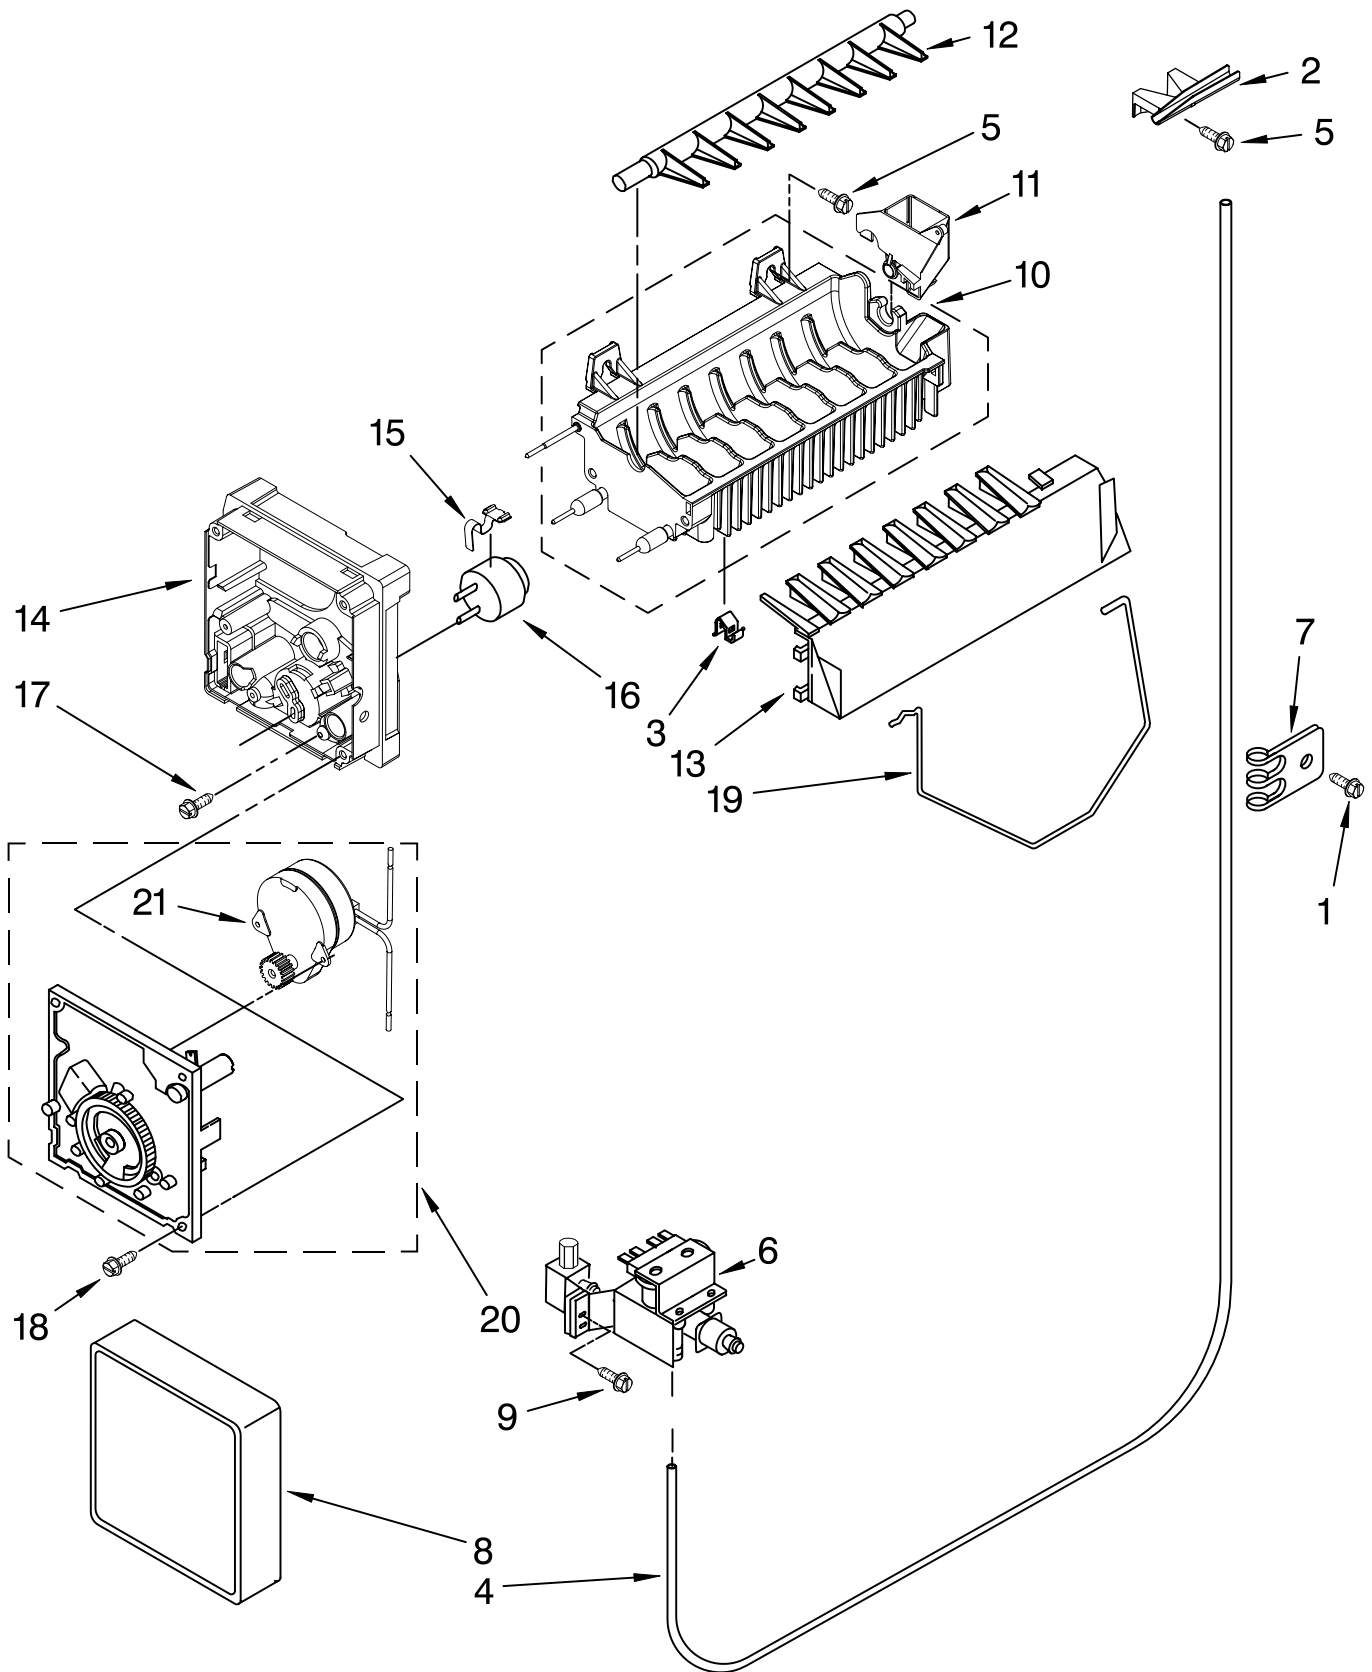

ICEMAKER PARTS

For Models: MSD2578VEW00, MSD2578VEB00, MSD2578VEM00, MSD2578VEA00

(White)

(Black) (Monochromatic Stainless) (Monochromatic Satina)

FOR ORDERING INFORMATION REFER TO PARTS PRICE LIST

ICEMAKER PARTS

For Models: MSD2578VEW00, MSD2578VEB00, MSD2578VEM00, MSD2578VEA00
(White) (Black) (Monochromatic Stainless) (Monochromatic Satina)

Illus. No.	Part No.	DESCRIPTION
1	489084	Screw
2	2209774	Chute, Water
3	628379	Clip, Fuse
4	W10175644	Tube, Water
5	488208	Screw
6	2321753	Filter Valve Asm
7	2208136	Tube Clip
8	W10216906	Cover
9	488649	Screw
10	W10136595	Mold & Heater Assembly (Also Order 542638)
11	628515	Cup, Water Fill
12	2323524	Ejector
13	2182124	Ice Striper
14	2194712	Support
15	2315522	Retainer, Thermostat
16	628532	Thermostat (Also Order 542369 Cement Alumilastic)
17	8533917	Screw
18	489478	Screw
19	2304354	Shut Off Arm
20	626691	Module Assembly (Includes #21)
21		Motor (Not Serviced, Order #20)
100	W10122556	Complete Icemaker Assembly