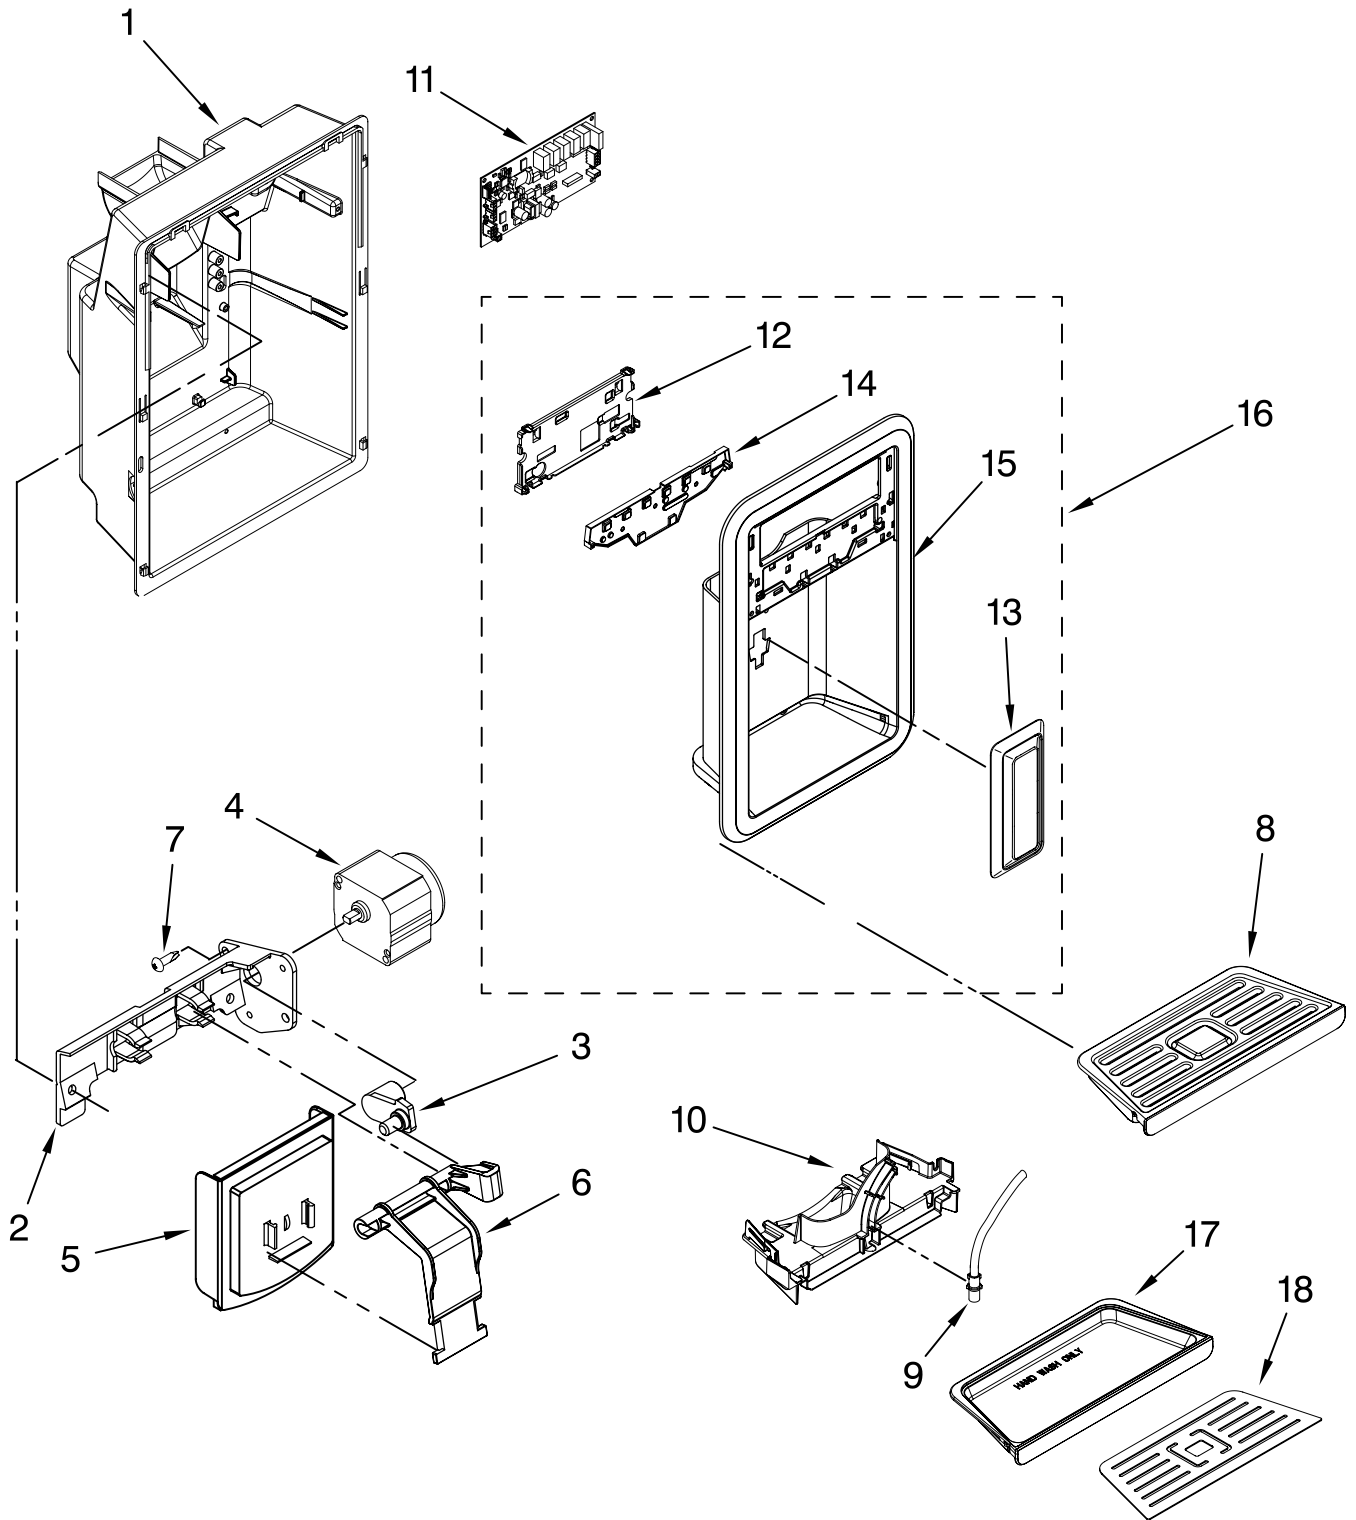

DISPENSER FRONT PARTS

For Models: MSD2578VEW00, MSD2578VEB00, MSD2578VEM00, MSD2578VEA00

(White)

(Black) (Monochromatic Stainless) (Monochromatic Satina)

FOR ORDERING INFORMATION REFER TO PARTS PRICE LIST

DISPENSER FRONT PARTS

For Models: MSD2578VEW00, MSD2578VEB00, MSD2578VEM00, MSD2578VEA00

(White)

(Black) (Monochromatic Stainless) (Monochromatic Satina)

Illus. No.	Part No.	DESCRIPTION
1		Housing, Dispenser (Not Serviced)
2	2305202	Bracket, Motor
3	2305242	Connector, Door Bracket
4	W10144517	Motor, Ice Door
5	2328019	Door, Ice
6	2328018	Support, Ice Door
7	4449745	Screw
8		Tray Assembly
	W10192669	White
	W10192687	Black
	W10192689	Satina
9	W10176589	Water Tube
10	2328015	Separator Assembly
11	W10144587	Electronic Control (Core)
12	W10144040	Cover, Electronic Control
13		Pad
	W10176456	White
	W10176455	Black
	W10144511	Stainless
	W10176454	Satina
14	W10182888	Silicon Curtain
15		Front Cover Housing (Not Available Order #16)
16		Front Cover Assembly (Includes Items 12, 13, 14, 15, & 17)
	W10179044	White
	W10179043	Black
	W10179039	Brushed Amalgam
	W10179042	Satina
17	W10177382	Drip Tray, Stainless
18	W10144018	Grill, Stainless

FOR ORDERING INFORMATION REFER TO PARTS PRICE LIST