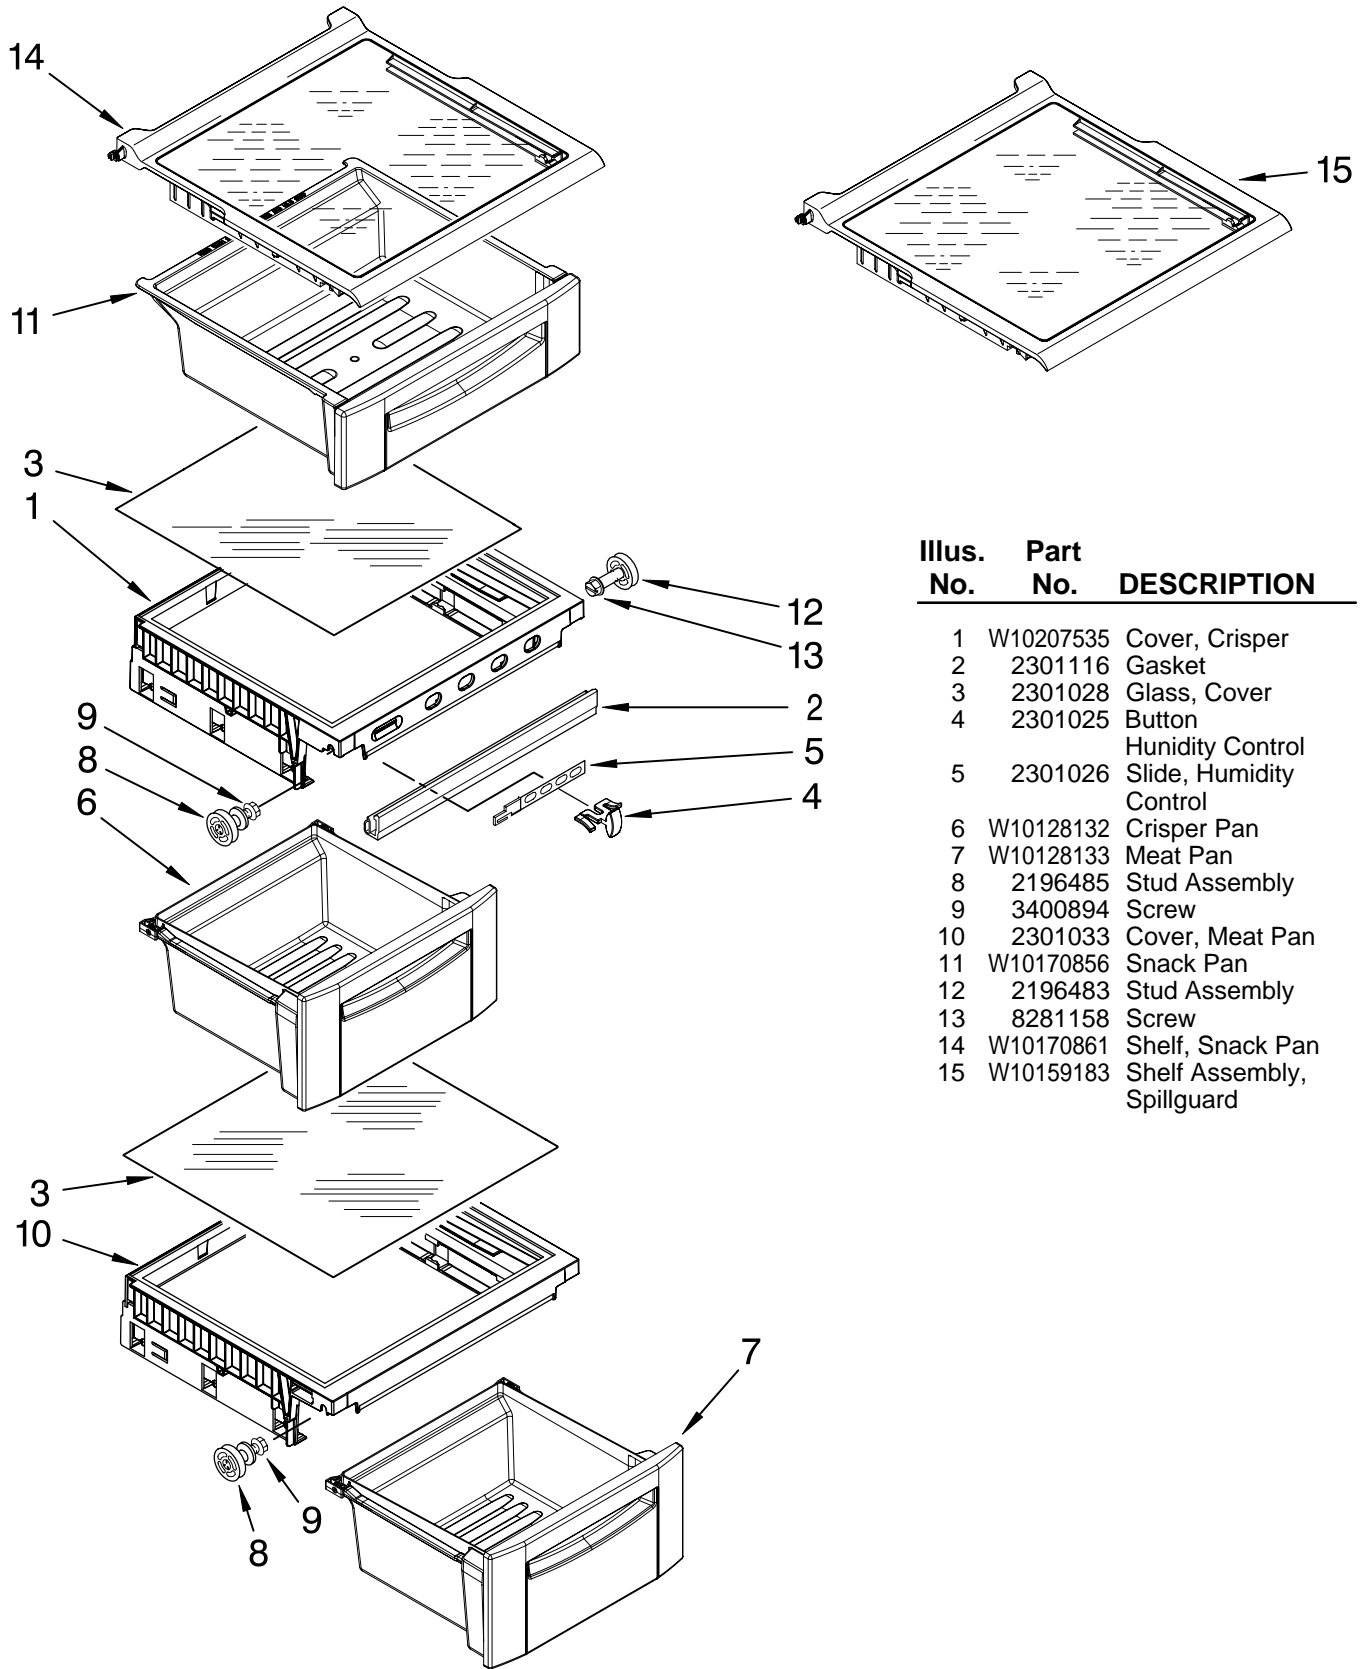

REFRIGERATOR SHELF PARTS

For Models: MSD2578VEW00, MSD2578VEB00, MSD2578VEM00, MSD2578VEA00

(White)

(Black) (Monochromatic Stainless) (Monochromatic Satina)

Illus. No.	Part No.	DESCRIPTION

1	W10207535	Cover, Crisper
2	2301116	Gasket
3	2301028	Glass, Cover
4	2301025	Button
5	2301026	Slide, Humidity Control
6	W10128132	Crisper Pan
7	W10128133	Meat Pan
8	2196485	Stud Assembly
9	3400894	Screw
10	2301033	Cover, Meat Pan
11	W10170856	Snack Pan
12	2196483	Stud Assembly
13	8281158	Screw
14	W10170861	Shelf, Snack Pan
15	W10159183	Shelf Assembly, Spillguard

FOR ORDERING INFORMATION REFER TO PARTS PRICE LIST