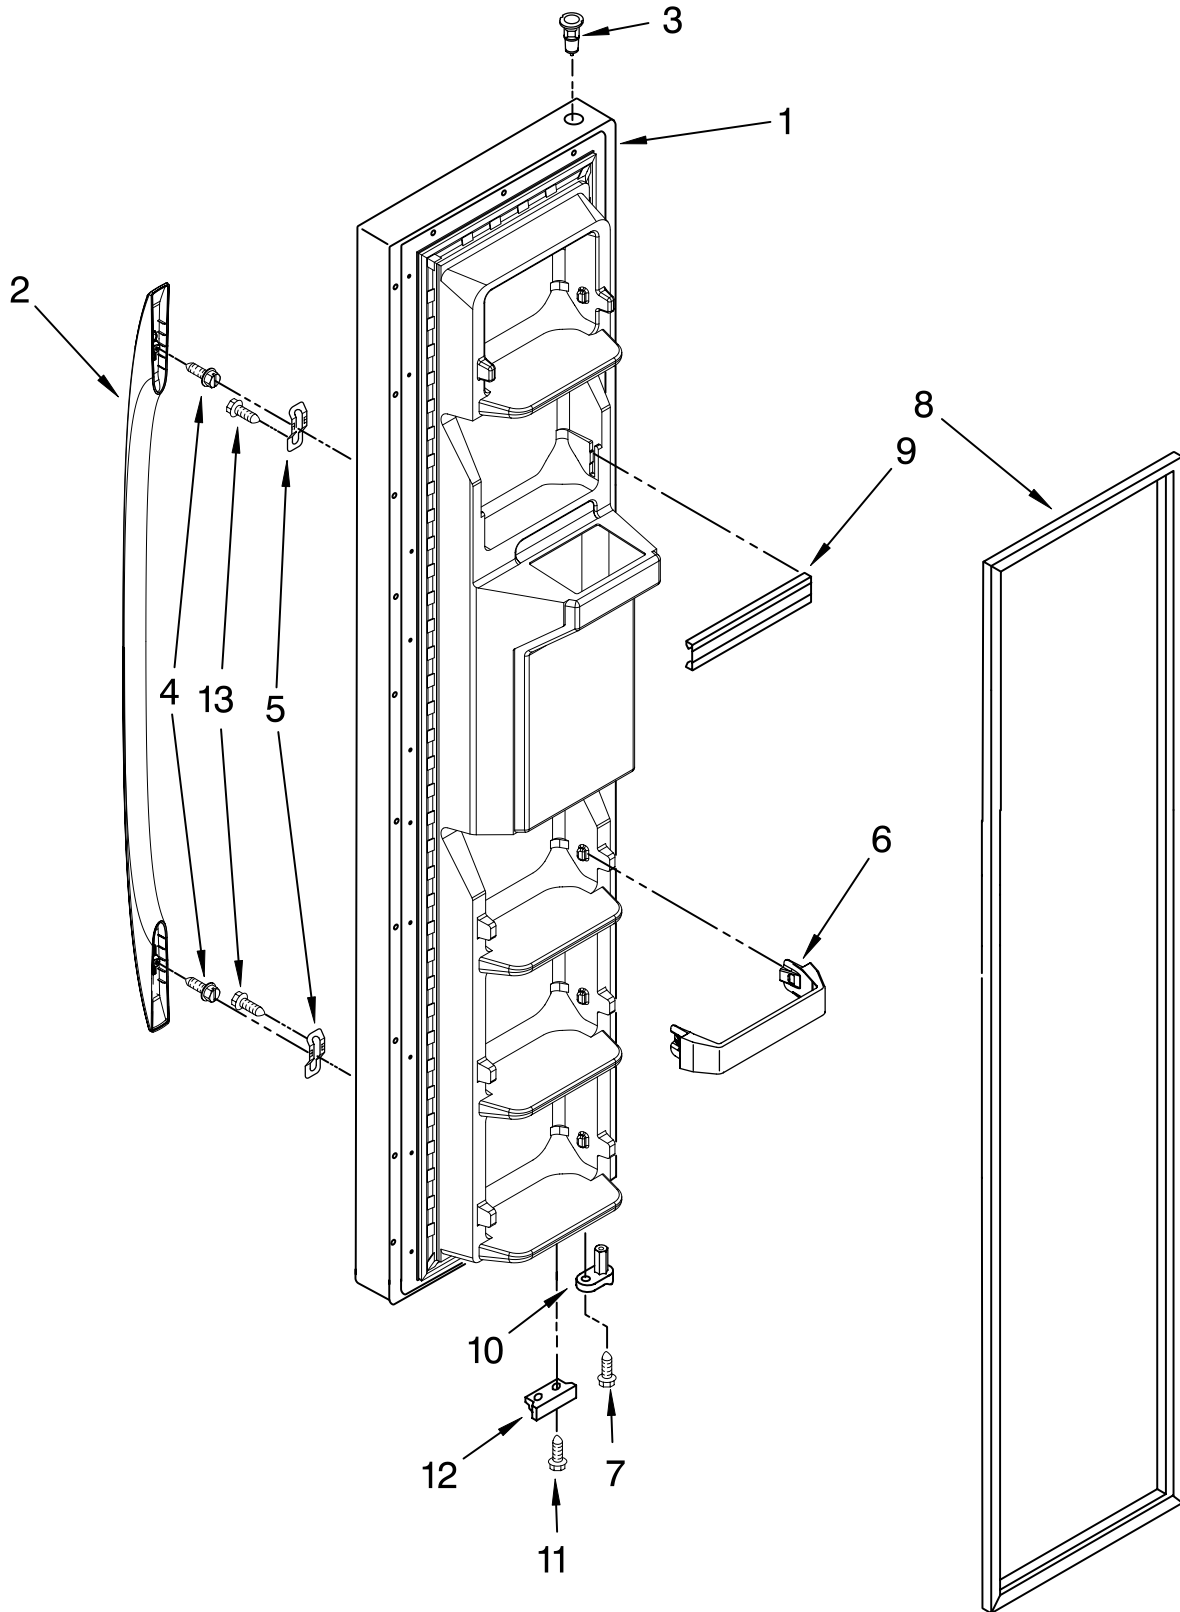

FREEZER DOOR PARTS

For Models: MSD2578VEW00, MSD2578VEB00, MSD2578VEM00, MSD2578VEA00
(White) (Black) (Monochromatic Stainless) (Monochromatic Satina)

FOR ORDERING INFORMATION REFER TO PARTS PRICE LIST

FREEZER DOOR PARTS

For Models: MSD2578VEW00, MSD2578VEB00, MSD2578VEM00, MSD2578VEA00

(White)

(Black) (Monochromatic Stainless) (Monochromatic Satina)

Illus. No.	Part No.	DESCRIPTION
1		Freezer Door (Includes Item 8 And Dispenser Front Parts)
	W10202787	White
	W10216891	Black
	W10216893	Stainless
	W10216892	Satina
2		Handle
	W10170745	White
	W10170746	Black
	W10170739	Stainless & Satina
3	2200087	Thimble-Top
4	W10184500	Screw
5	2255411	Clip
6	2171157	Trivet
7	3400012	Screw
8		Door Gasket, Magnetic
	2309532	Mist Beige
	2309533	Black
	2327164	Apollo Grey
9	2209681	Trim, Door Shelf
10	2323535	Door Closer, Upper Cam
11	489420	Screw
12		Bracket, Door Stop
	2323534	Chrome
	2323534B	Black
13	W10129563	Screw

FOR ORDERING INFORMATION REFER TO PARTS PRICE LIST