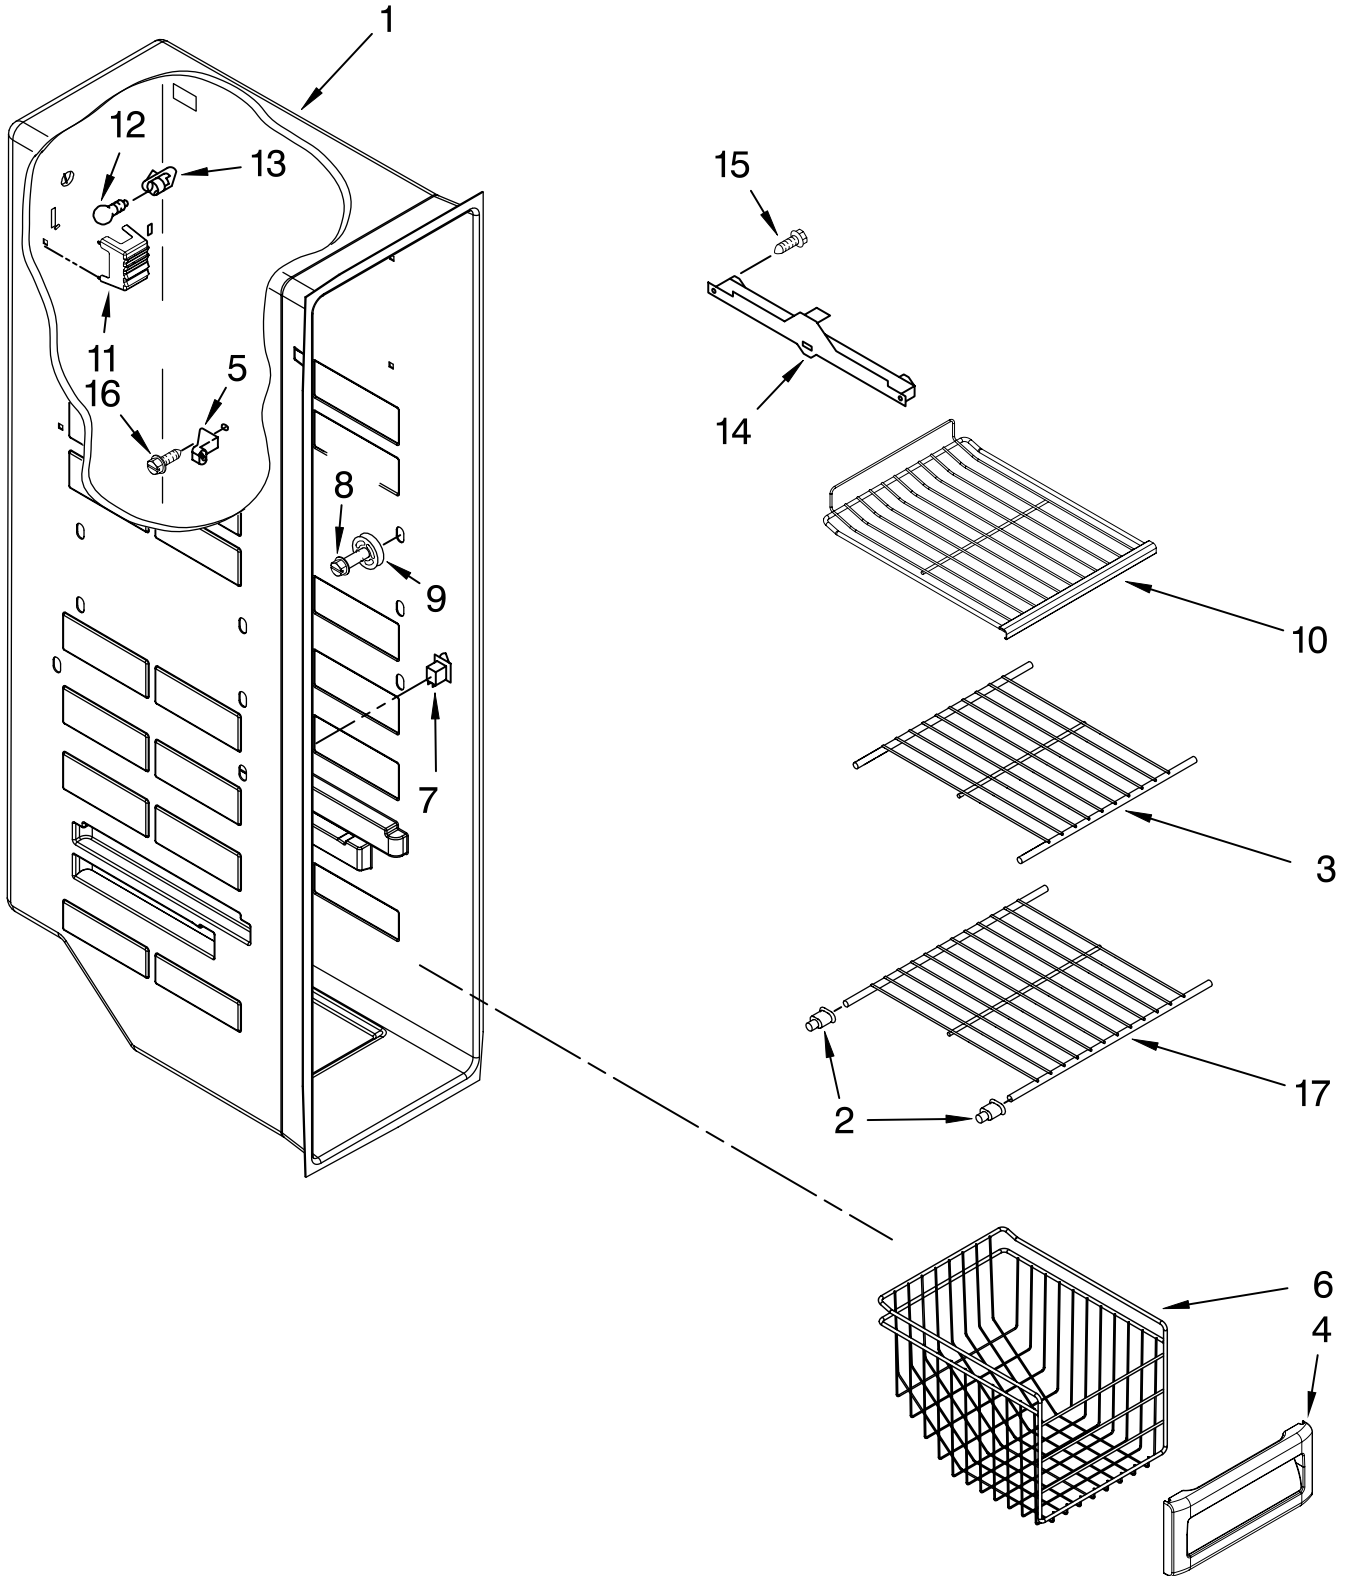

FREEZER LINER PARTS

For Models: MSD2578VEW00, MSD2578VEB00, MSD2578VEM00, MSD2578VEA00
(White) (Black) (Monochromatic Stainless) (Monochromatic Satina)

FOR ORDERING INFORMATION REFER TO PARTS PRICE LIST

FREEZER LINER PARTS

For Models: MSD2578VEW00, MSD2578VEB00, MSD2578VEM00, MSD2578VEA00

(White)

(Black) (Monochromatic Stainless) (Monochromatic Satina)

Illus. No.	Part No.	DESCRIPTION
1		Liner (Not A Serviceable Part)
2	W10130299	Cup, Shelf Mounting (12)
3	2309597	Shelf, Wire
4	W10153254	Front, Basket
5	2196206	Support, Stud (4)
6	W10153523	Basket Wire
7	1115373	Switch, Rocker Arm
8	8281158	Screw
9	2196483	Stud Assembly
10	2211746K	Shelf, Wire Slide-Out
11	2212340	Light Lens
12	W10194422	Light Bulb
13	2162085	Light Socket
14		Slide, Container
	1119237	Left Side
	1119293	Right Side
15	489100	Screw (4)
16	3400893	Screw
17	2309522	Shelf, Wire

FOR ORDERING INFORMATION REFER TO PARTS PRICE LIST