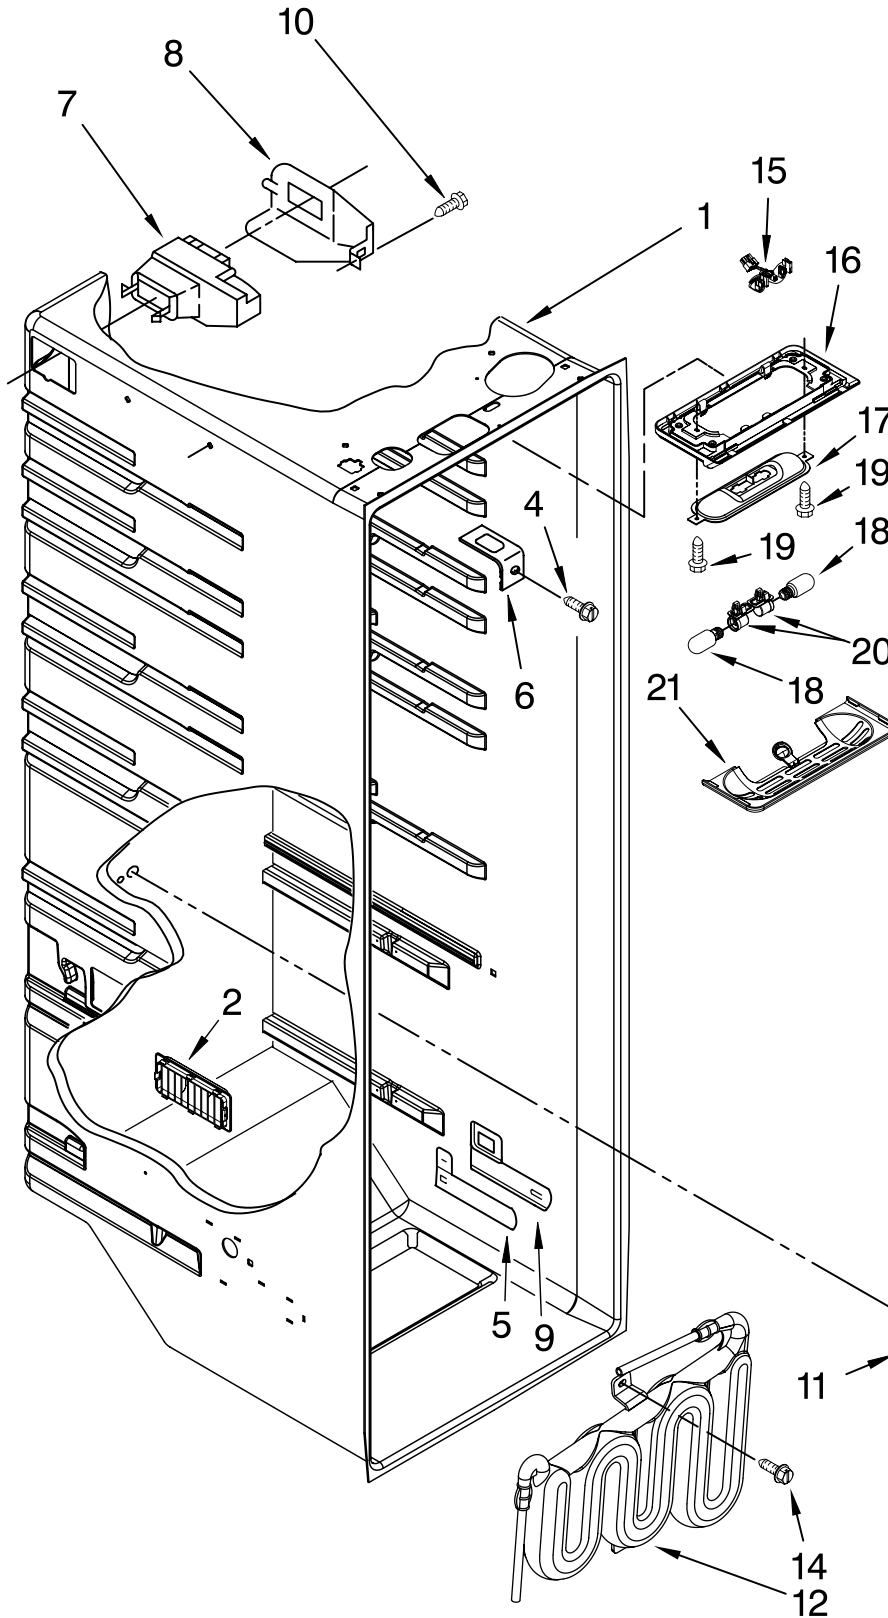

REFRIGERATOR LINER PARTS

For Models: MSD2578VEW00, MSD2578VEB00, MSD2578VEM00, MSD2578VEA00

(White)

(Black) (Monochromatic Stainless) (Monochromatic Satina)

Illus. No.	Part No.	DESCRIPTION
1		Liner (Not A Serviceable Part)
2	2257741	Louver
3	W10188421	Shield, Dual Crisper Light
4	489084	Screw
5	2182757	Slide, Meat Pan Control
6	2256085	Clip, Control Box (2)
7	W10128734	Air Diffuser Assembly (Includes RC & FC Thermistors)
8	W10128735	Air Diffuser Cover
9	W10175967	Escutcheon, Meat Pan Control
10	486298	Screw
11	2162085	Socket
12	W10204356	Reservoir
13	W10194422	Light Bulb
14	488280	Screw (2)
15	2310527	Wire Assembly Top Light
16	W10221664	Trim, Light
17	2223680	Shield, Heat
18	2326255	Bulb, Light
19	489478	Screw
20	2223857	Socket, Light
21	2223506	Lens, Top Light

FOR ORDERING INFORMATION REFER TO PARTS PRICE LIST