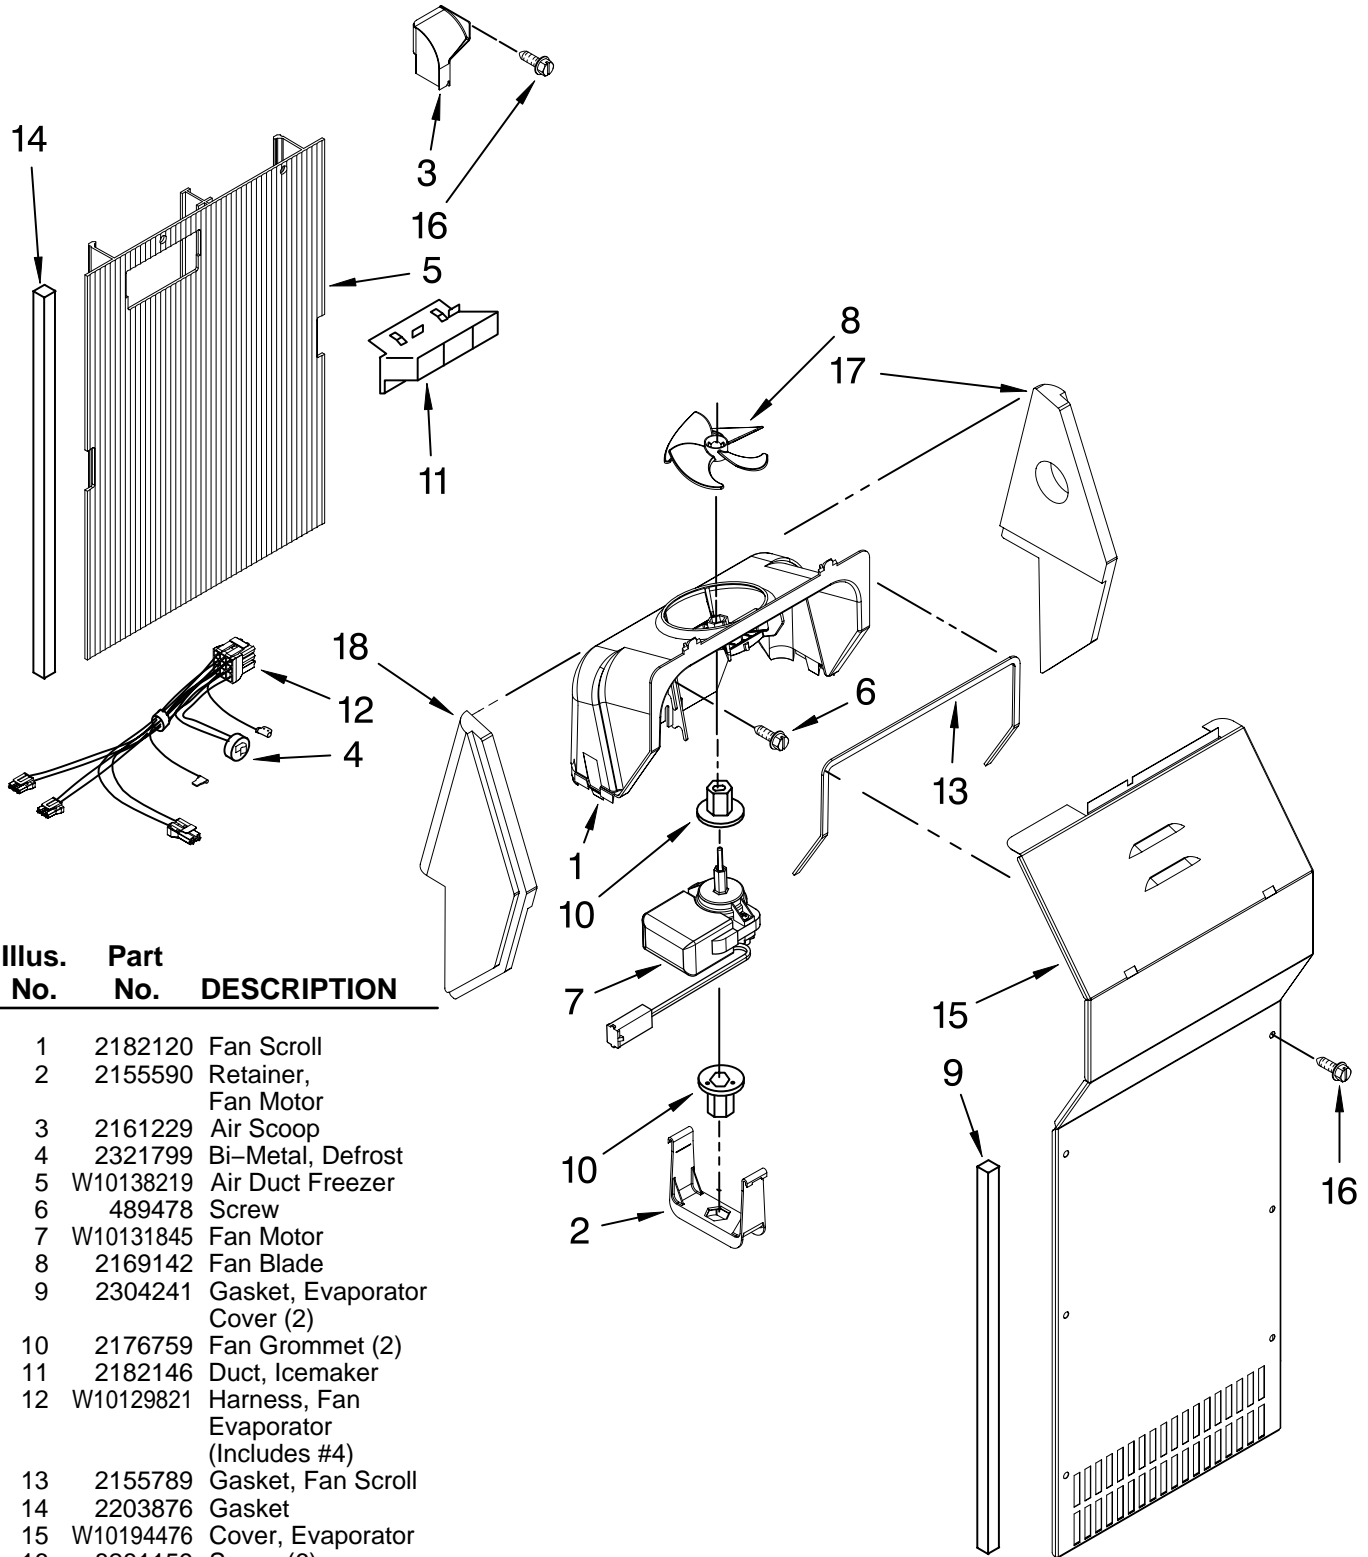

AIR FLOW PARTS

For Models: MSD2578VEW00, MSD2578VEB00, MSD2578VEM00, MSD2578VEA00
(White) (Black) (Monochromatic Stainless) (Monochromatic Satina)

Illus. No.	Part No.	DESCRIPTION
1	2182120	Fan Scroll
2	2155590	Retainer, Fan Motor
3	2161229	Air Scoop
4	2321799	Bi-Metal, Defrost
5	W10138219	Air Duct Freezer
6	489478	Screw
7	W10131845	Fan Motor
8	2169142	Fan Blade
9	2304241	Gasket, Evaporator Cover (2)
10	2176759	Fan Grommet (2)
11	2182146	Duct, Icemaker
12	W10129821	Harness, Fan Evaporator (Includes #4)
13	2155789	Gasket, Fan Scroll
14	2203876	Gasket
15	W10194476	Cover, Evaporator
16	8281159	Screw (6)
17	2203595	Support, R.S
18	2203596	Support, L.S

FOR ORDERING INFORMATION REFER TO PARTS PRICE LIST