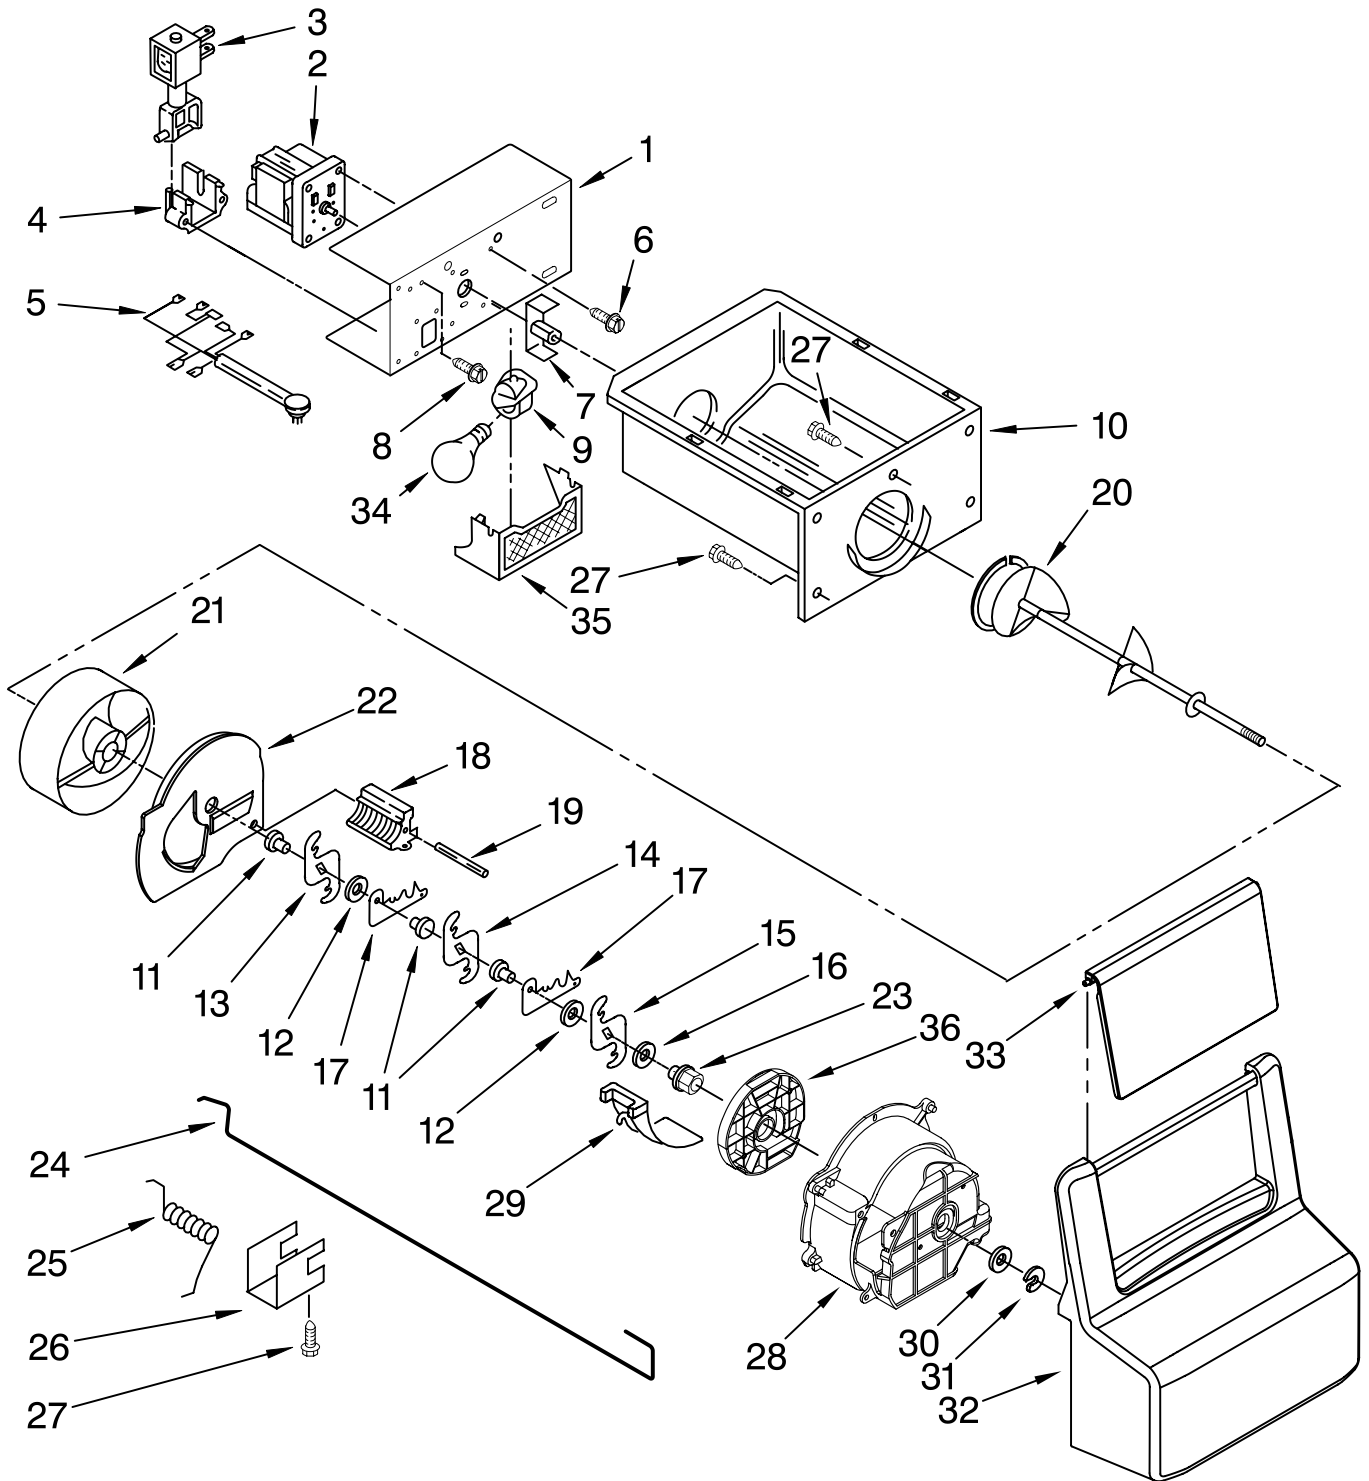

MOTOR AND ICE CONTAINER PARTS

For Models: MSD2578VEW00, MSD2578VEB00, MSD2578VEM00, MSD2578VEA00

(White)

(Black) (Monochromatic Stainless) (Monochromatic Satina)

FOR ORDERING INFORMATION REFER TO PARTS PRICE LIST

MOTOR AND ICE CONTAINER PARTS

For Models: MSD2578VEW00, MSD2578VEB00, MSD2578VEM00, MSD2578VEA00

(White)

(Black) (Monochromatic Stainless) (Monochromatic Satina)

Illus. No.	Part No.	DESCRIPTION
1	2254587	Bracket, Motor
2	W10181208	Motor, Dispenser
3	2152713	Solenoid Assembly
4	2149100	Guide, Solenoid
5	2325303	Wiring Assembly, Ice Dispenser
6	489399	Screw (6)
7	W10169511	Coupling, Motor
8	489478	Screw
9	2162085	Socket, Light
10	2196091	Ice Container
11	W10189661	Spacer, Step (3)
12	W10189658	Spacer, Flat (2)
13	2257022	Blade, Rotary
14	2257023	Blade, Rotary
15	2257024	Blade, Rotary
16	W10189660	Washer, Plain
17	W10181990	Blade, Fixed (2)
18	W10189708	Block, Blade
19	489229	Roll Pin
20	2196295	Auger
21	2305377	Drum
22	2171682	Floating Baffle
23	1119018	Nut, Bearing
24	2155231	Control Arm
25	1119020	Spring, Return
26	1119021	Retainer Clip, Rod
27	488886	Screw
28	W10185018	Housing, Crusher
29	1119017	Deflector, Ice
30	489234	Washer, Plain
31	489236	Retainer Ring
32	W10189191	Front Cover, Ice Container
33	W10189202	Ice Door
34	W10194422	Light Bulb
35	2171706	Light Lens, Dispenser
36	W10138206	Spacer – Crusher Housing
100	W10138192	Ice Container (Complete)

FOR ORDERING INFORMATION REFER TO PARTS PRICE LIST