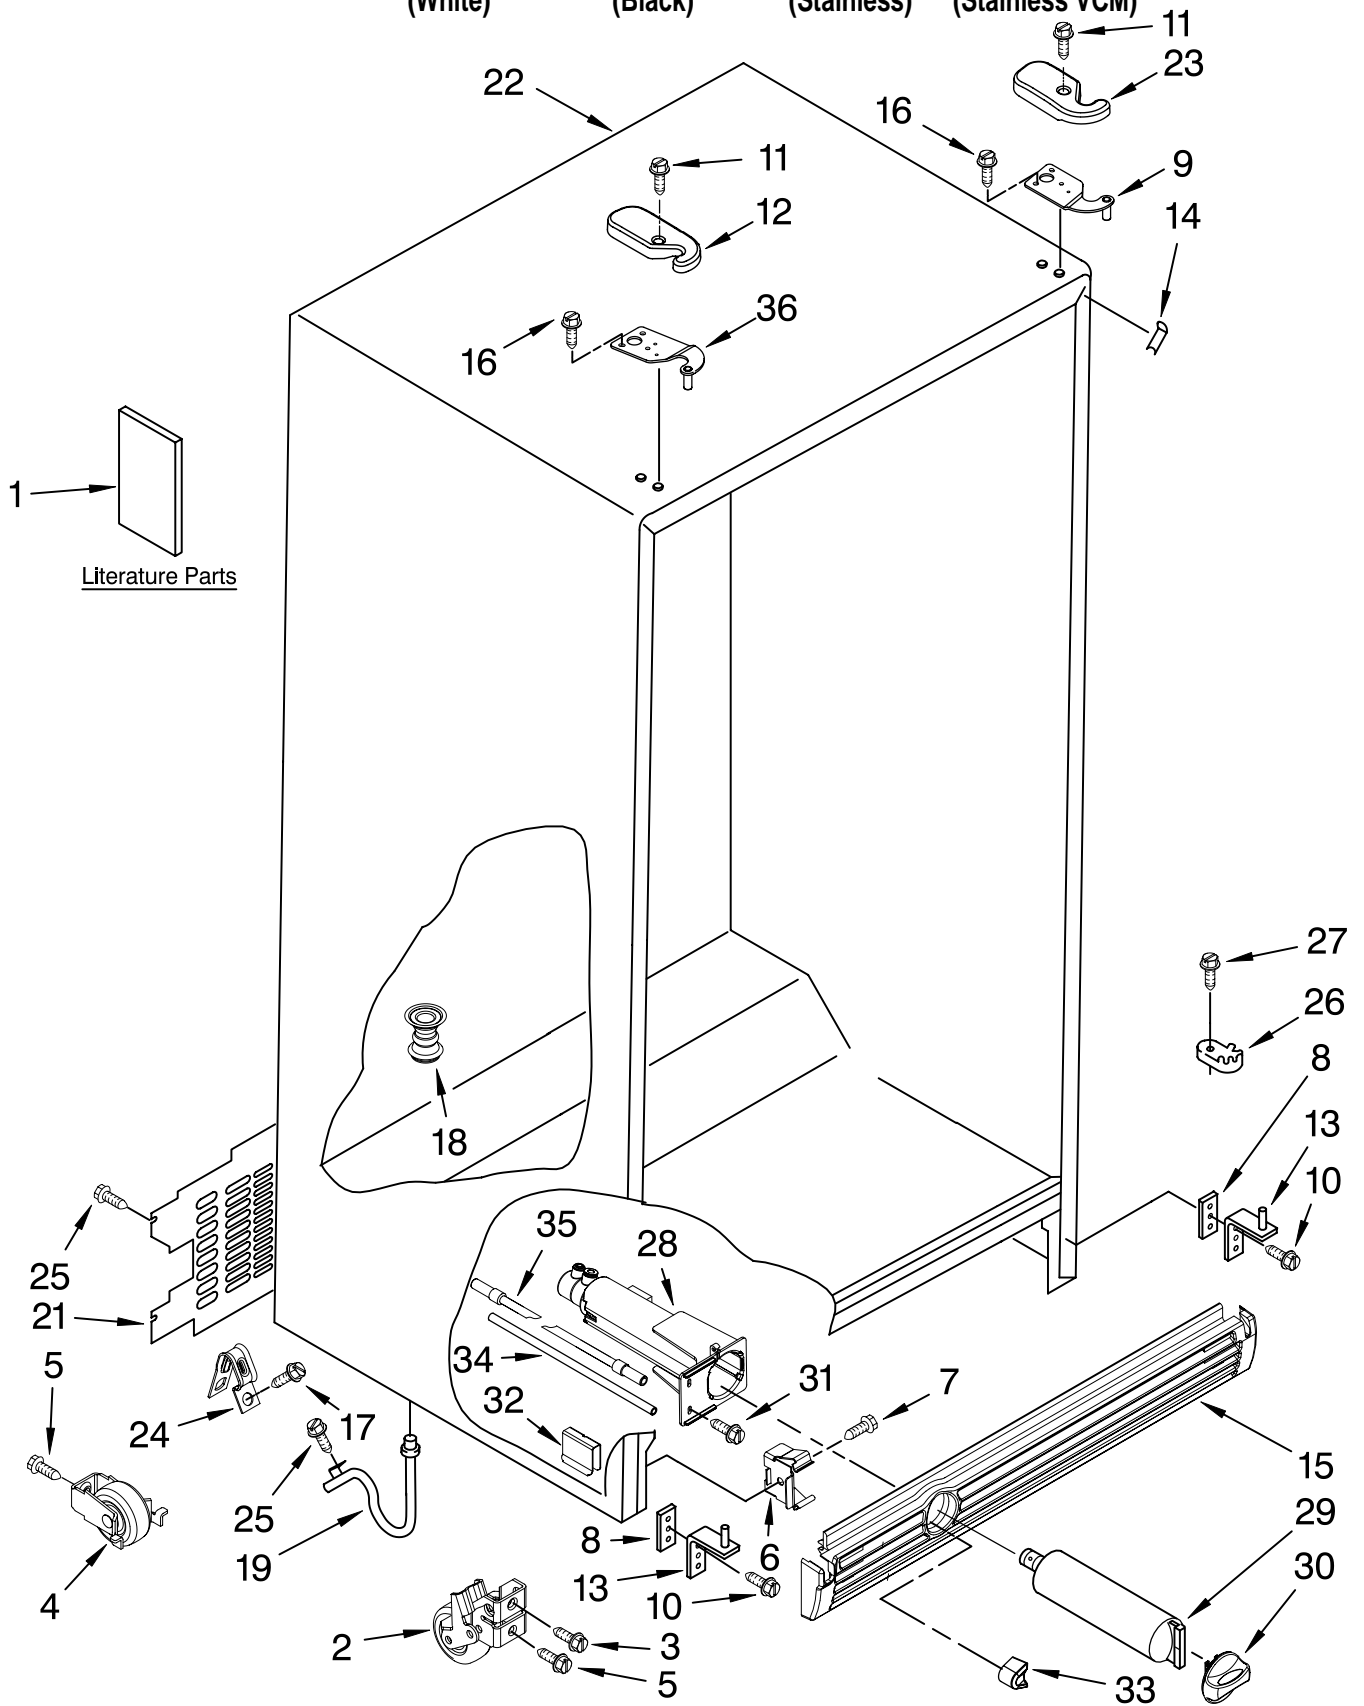

For Models: MSD2550VEW00, MSD2550VEB00, MSD2550VES00, MSD2550VEU00

(White)

(Black)

(Stainless)

(Stainless VCM)

FOR ORDERING INFORMATION REFER TO PARTS PRICE LIST

CABINET PARTS

For Models: MSD2550VEW00, MSD2550VEB00, MSD2550VES00, MSD2550VEU00
(White) (Black) (Stainless) (Stainless VCM)

Illus. No.	Part No.	DESCRIPTION	Illus. No.	Part No.	DESCRIPTION	Illus. No.	Part No.	DESCRIPTION
1		Literature Parts	13	2217075	Hinge Bottom	27	489483	Screw
	W10171539	Energy Guide	14		Filler, Wrapper	28	2260507	Housing, Water Filter
	W10153840	Owner's Manual		2201014	White	29	4396841	Water Filter
	W10156278	Service and Wiring Sheet		2201017	Black	30		Cap, Water Filter
	W10154390	Instruction Sheet (Door Removal)	15		Grille		2260502W	White
				2260500W	White		2260502B	Black
			16	489497	Screw	31	489500	Screw
2	2174748	Front Roller (2)	17	489464	Screw	32	2260519	Block, Housing Support
3	3400517	Screw	18	2304888	Drain Fitting	33		Button, Water Filter
4	2196236	Rear Roller (2)	19	2304937	Extension Tube		2260503W	White
5	489427	Screw	21	2188735	Cover, Unit		2260503B	Black
6	2155013	Clip, Grille	22		Cabinet (Not A Serviceable Part)	34	2304708	Tube, Filter Outlet
7	489478	Screw	23		Hinge Cover	35	2319867	Tube, Filter Inlet
8	2209697	Shim		2203408W	White	36	2203770	Hinge Top (FC)
9	2203771	Hinge Top (RC)		2203408B	Black			
10	3400113	Screw	24	549193	Clamp, Service Cord			
11	8281227	Screw	25	489084	Screw			
12		Hinge Cover	26	2155311	Door Closer, Lower Cam (2)			
	2203407W	White						
	2203407B	Black						

FOR ORDERING INFORMATION REFER TO PARTS PRICE LIST