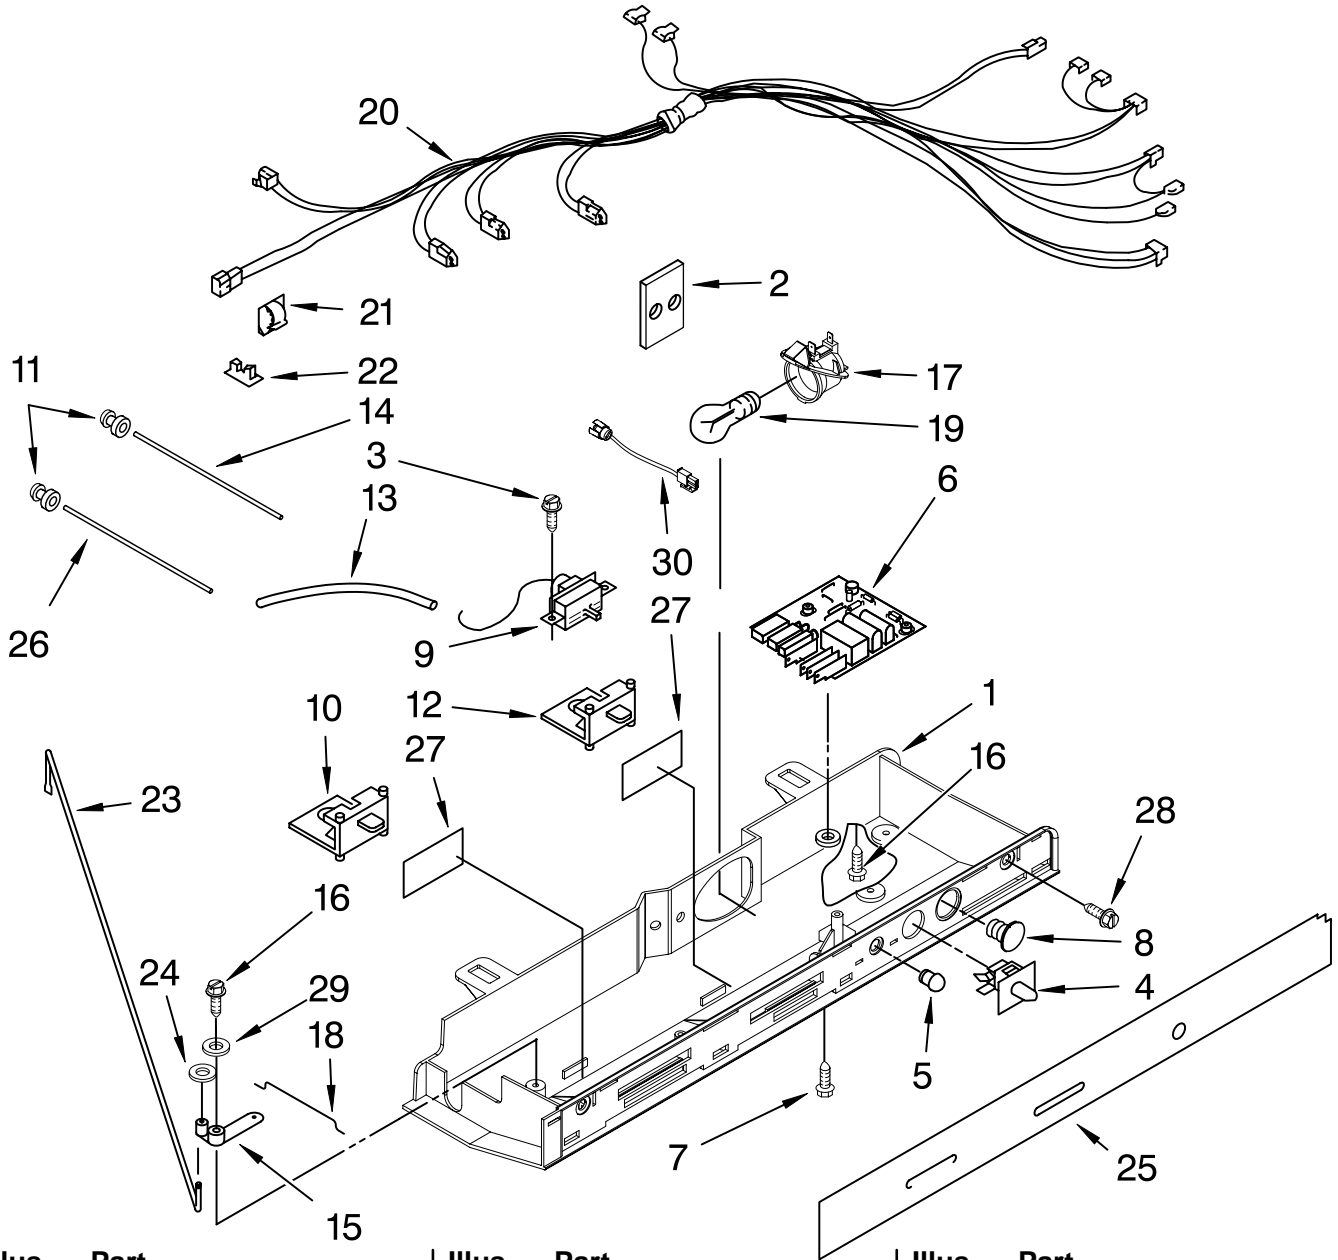

FOR ORDERING INFORMATION REFER TO PARTS PRICE LIST

AIR FLOW PARTS

For Models: MSD2550VEW00, MSD2550VEB00, MSD2550VES00, MSD2550VEU00
 (White) (Black) (Stainless) (Stainless VCM)

Illus. No.	Part No.	DESCRIPTION
1	2182120	Fan Scroll
2	2155590	Retainer Fan Motor
3	489478	Screw
4	2313359	Air Duct, Upper
5	2198580	Air Duct Freezer
6	2319914	Bi-Metal, Defrost
7	2315549	Fan Motor
8	2169142	Fan Blade
9	2304241	Gasket, Evaporator Cover (2)
10	2176759	Fan Grommet (2)
11	2310237	Harness, Fan Evaporator (Includes #6)
12	2155789	Gasket, Fan Scroll
13	2172840	Strap
14	2203876	Gasket
15	2206314	Cover, Evaporator (Includes #9)
16	8281159	Screw (6)
17	2203595	Support, R.S.
18	2203596	Support, L.S.

FOR ORDERING INFORMATION REFER TO PARTS PRICE LIST

CONTROL PARTS

For Models: MSD2550VEW00, MSD2550VEB00, MSD2550VES00, MSD2550VEU00
 (White) (Black) (Stainless) (Stainless VCM)

Illus. No.	Part No.	DESCRIPTION
1	2311721	Control Box
2	2172931	Heat Shield
3	489214	Screw (2)
4	2149705	Switch, Light
5	2200096	Cover, Light Lens
6	2304069	Control Board Assembly
7	489398	Screw (2)
8	940014	Hole Plug
9	2315562	Thermostat
10	2181741	Slide, Air Control