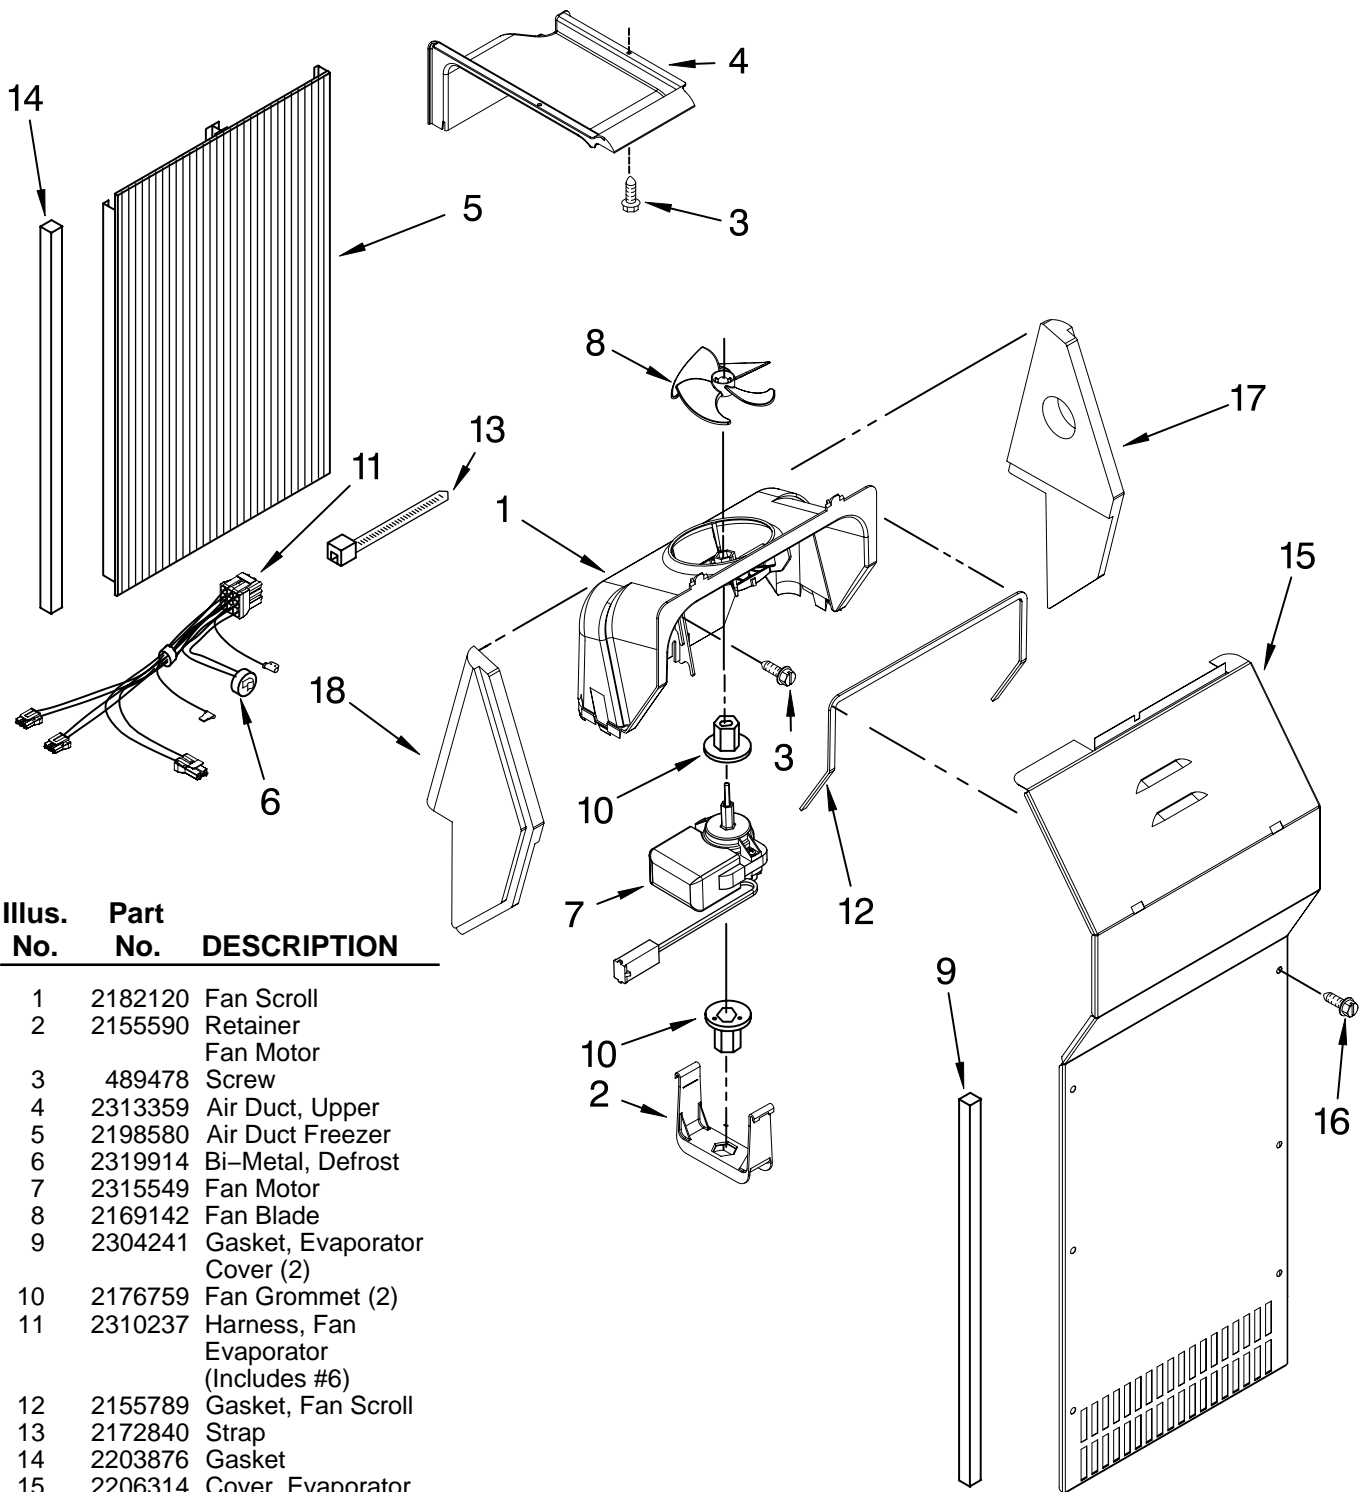

AIR FLOW PARTS

For Models: MSD2550VEW00, MSD2550VEB00, MSD2550VES00, MSD2550VEU00
(White) (Black) (Stainless) (Stainless VCM)

Illus. No.	Part No.	DESCRIPTION
1	2182120	Fan Scroll
2	2155590	Retainer Fan Motor
3	489478	Screw
4	2313359	Air Duct, Upper
5	2198580	Air Duct Freezer
6	2319914	Bi-Metal, Defrost
7	2315549	Fan Motor
8	2169142	Fan Blade
9	2304241	Gasket, Evaporator Cover (2)
10	2176759	Fan Grommet (2)
11	2310237	Harness, Fan Evaporator (Includes #6)
12	2155789	Gasket, Fan Scroll
13	2172840	Strap
14	2203876	Gasket
15	2206314	Cover, Evaporator (Includes #9)
16	8281159	Screw (6)
17	2203595	Support, R.S.
18	2203596	Support, L.S.

FOR ORDERING INFORMATION REFER TO PARTS PRICE LIST