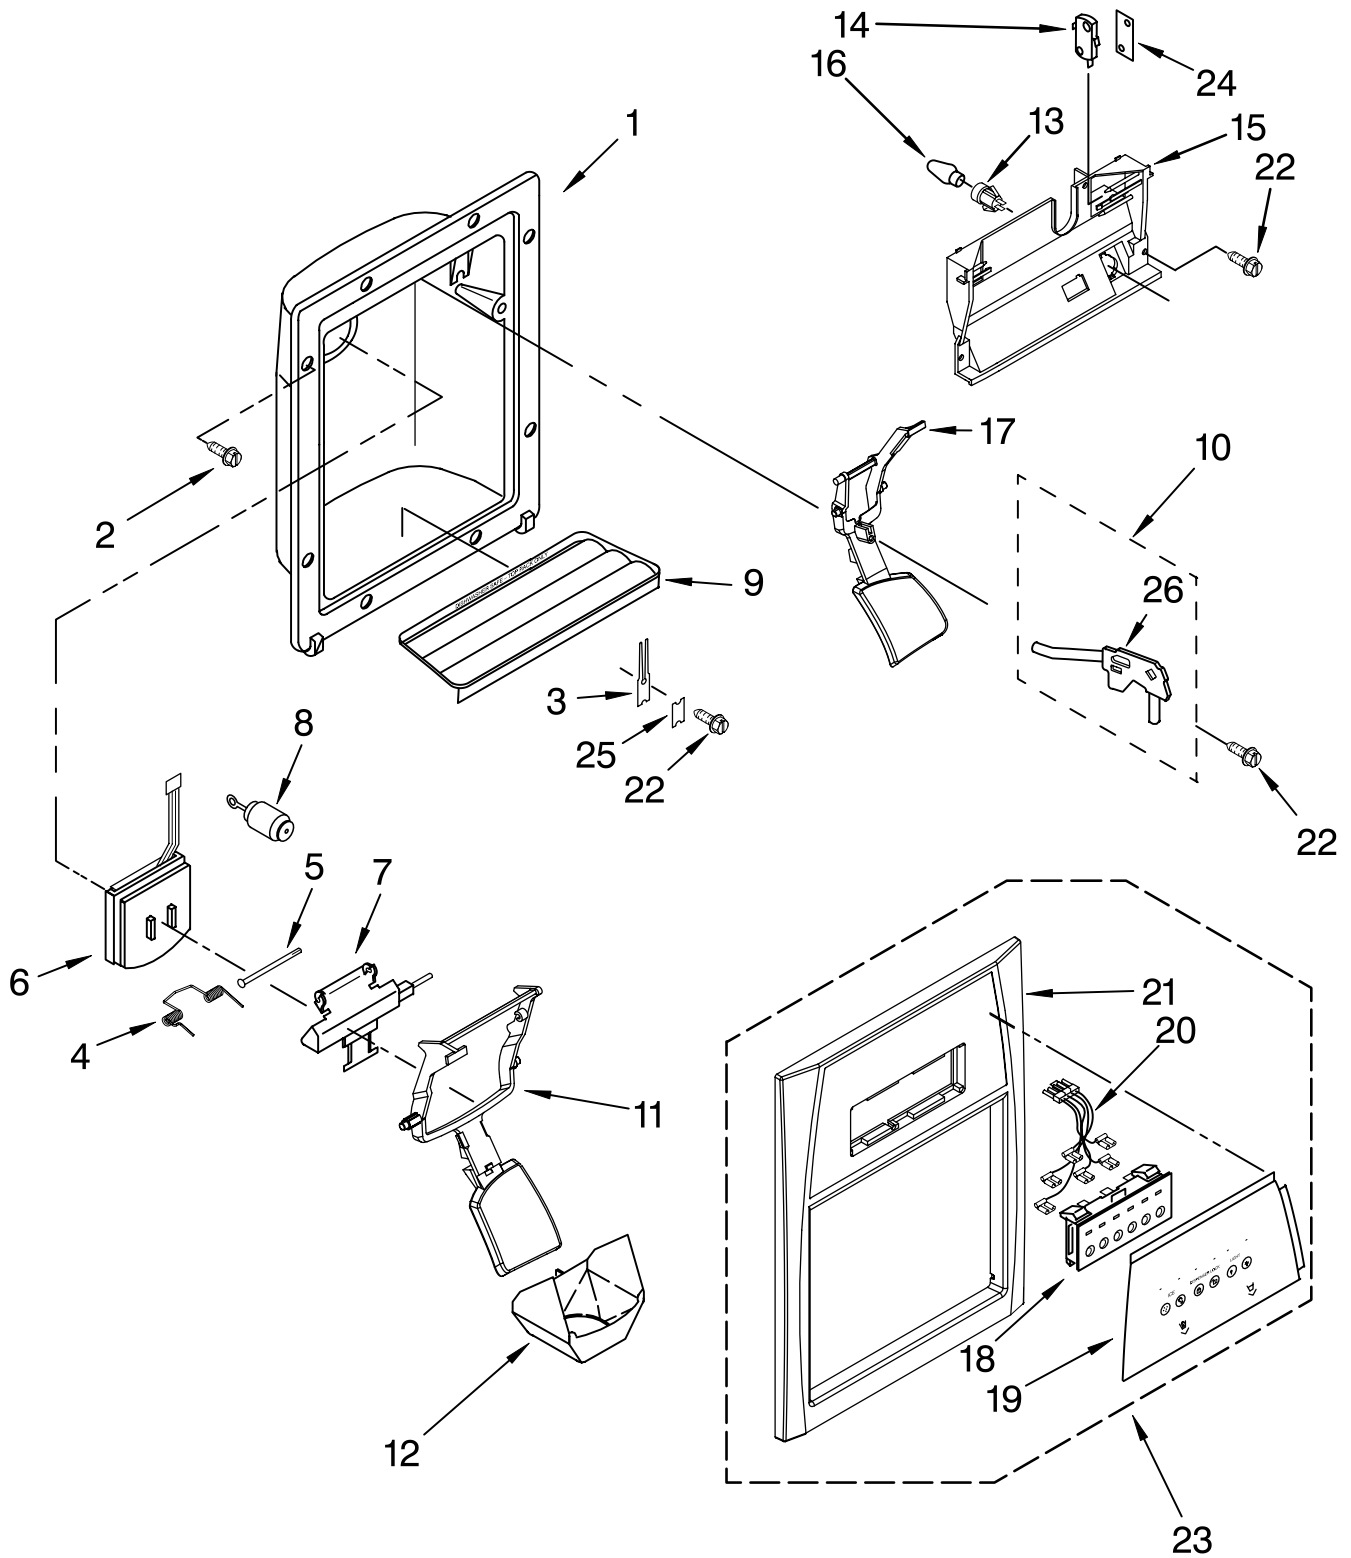

DISPENSER FRONT PARTS

For Models: MSD2550VEW00, MSD2550VEB00, MSD2550VES00, MSD2550VEU00
(White) (Black) (Stainless) (Stainless VCM)

FOR ORDERING INFORMATION REFER TO PARTS PRICE LIST

DISPENSER FRONT PARTS

For Models: MSD2550VEW00, MSD2550VEB00, MSD2550VES00, MSD2550VEU00
(White) (Black) (Stainless) (Stainless VCM)

Illus. No.	Part No.	DESCRIPTION
1		Housing, Dispenser (Not Serviced)
2	3196537	Screw
3	2194719	Retainer, Levers
4	2304772	Spring, Torsion
5	2196195	Pin
6	2180353	Door, Ice
7	2304355	Door Mechanism Assembly
8	2205686	Mechanism Delay
9	2206670B	Grille, Overflow Black
10	2304317	Water Fitting Assembly (Includes Water Tube)
11		Lever, Ice Dispenser
	2203562W	White
	2203562B	Black
12	2180224	Guide, Ice
13	2180200	Lamp Holder
14	2162361	Switch
15	2198618	Bracket, Control
16	3406124	Bulb, Light
17		Lever, Water Dispenser
	2203561W	White
	2203561B	Black
18		Switch Assembly (Not Available Order #23)
19		Overlay, Front Cover (Not Available Order #23)
20	2187406	Wire Assembly
21		Front Cover, Housing (Not Available, Order #23)
22	489000	Screw
23		Front Cover Assembly (Includes Items 18, 19, 20 & 21)
	W10175697	White
	W10175698	Black
24	625834	Spacer, Switch (2)
25	2195051	Strain Relief
26	2304673	Bracket, Dispenser

FOR ORDERING INFORMATION REFER TO PARTS PRICE LIST