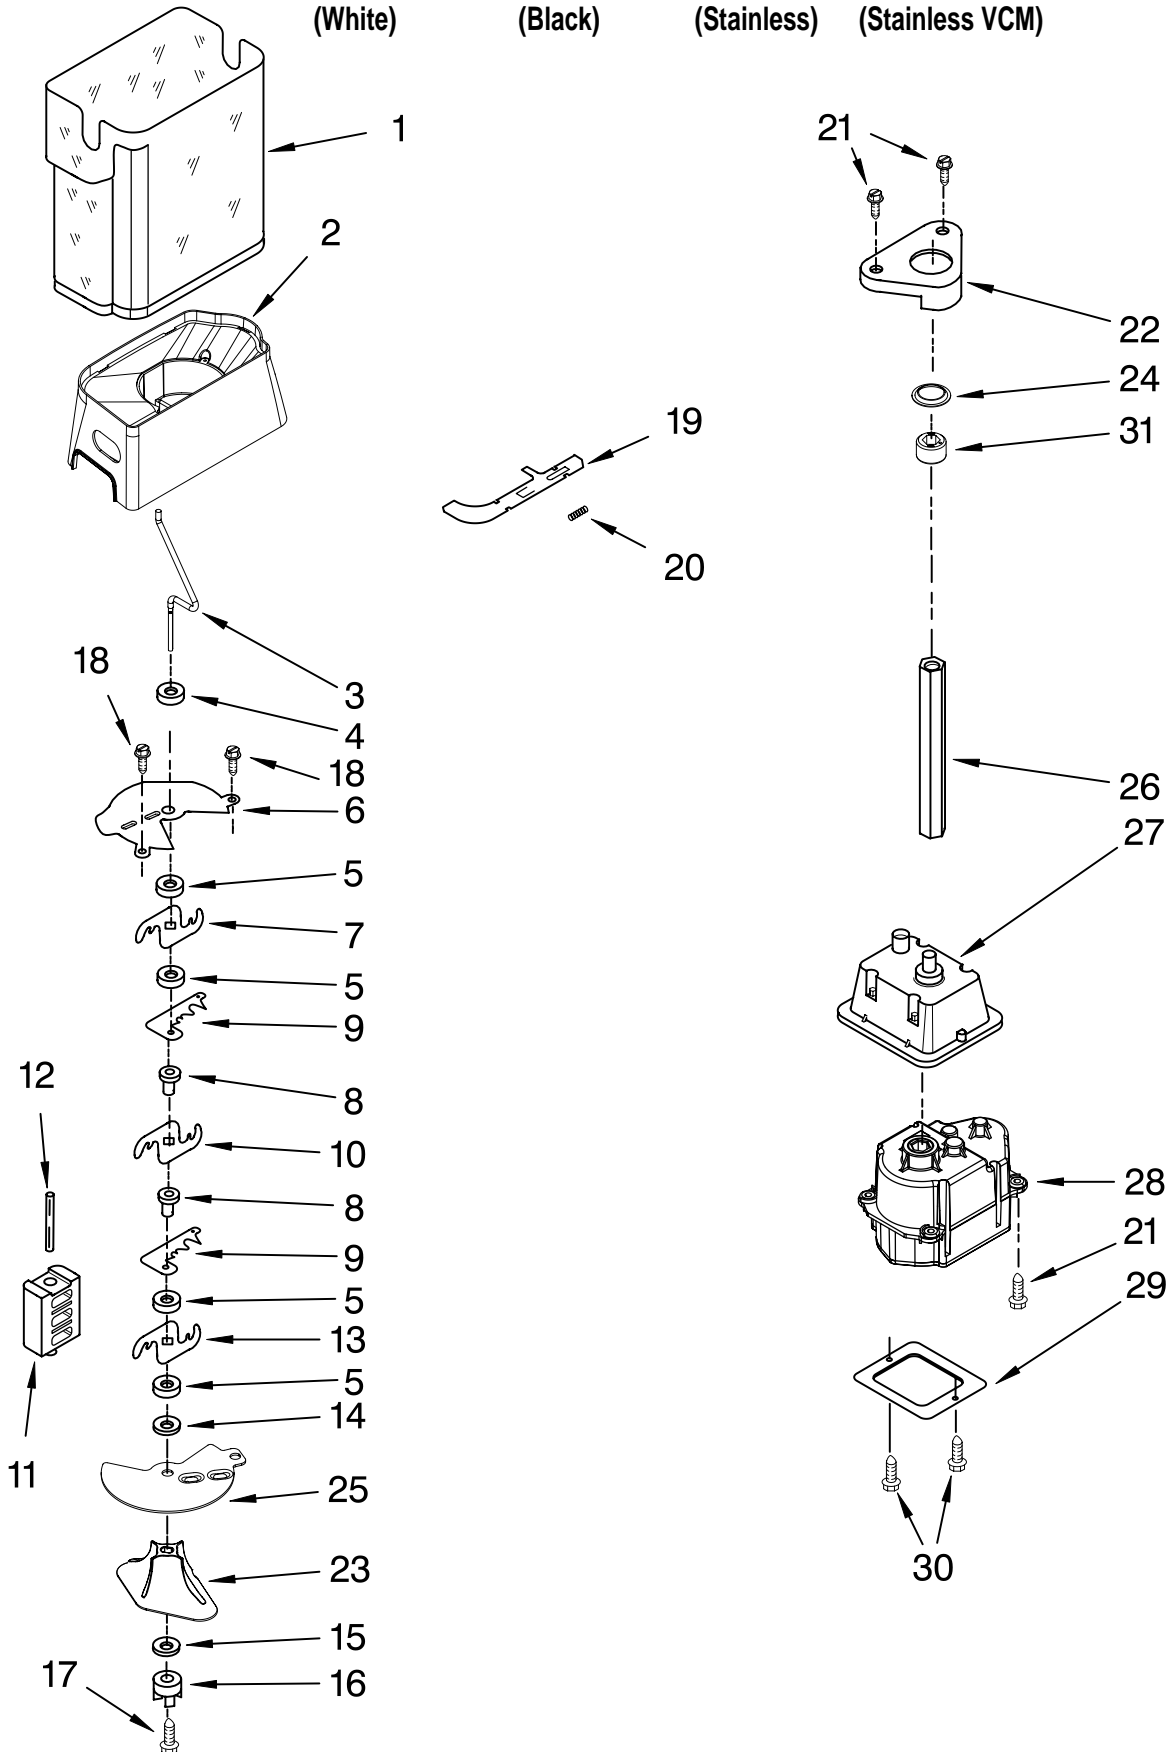

MOTOR AND ICE CONTAINER PARTS

For Models: MSD2550VEW00, MSD2550VEB00, MSD2550VES00, MSD2550VEU00
(White) (Black) (Stainless) (Stainless VCM)

FOR ORDERING INFORMATION REFER TO PARTS PRICE LIST

MOTOR AND ICE CONTAINER PARTS

For Models: MSD2550VEW00, MSD2550VEB00, MSD2550VES00, MSD2550VEU00
(White) (Black) (Stainless) (Stainless VCM)

Illus. No.	Part No.	DESCRIPTION
1	2198573	Ice Bin
2	W10170127	Crusher Bin
3	2317240	Auger
4	2258220	Washer
5	1119007	Spacer, Flat (4)
6	2317248	Cover, Crusher
7	2257024	Blade, Rotary
8	1119005	Spacer, Step (2)
9	2257020	Blade, Fixed
10	2257023	Blade, Rotary
11	2317239	Block, Blade
12	489229	Roll Pin
13	2257022	Blade, Rotary
14	489235	Washer, Plain
15	2198661	Washer, Coupling
16	2188918	Coupling
17	8281164	Screw
18	3400065	Screw
19	2317277	Latch, Bin
20	2198608	Spring, Latch
21	8281163	Screw
22	2188919	Holder
23	2317243	Wiper
24	2198628	Seal
25	2317250	Divider, Chamber
26	2188916	Drive Shaft
27	2256154	Enclosure, Motor
28	2315544	Dispenser, Motor
29	2212305	Cover
30	489478	Screw
31	2315559	Sleeve, Coupling
100	W10170129	Ice Container (Complete)