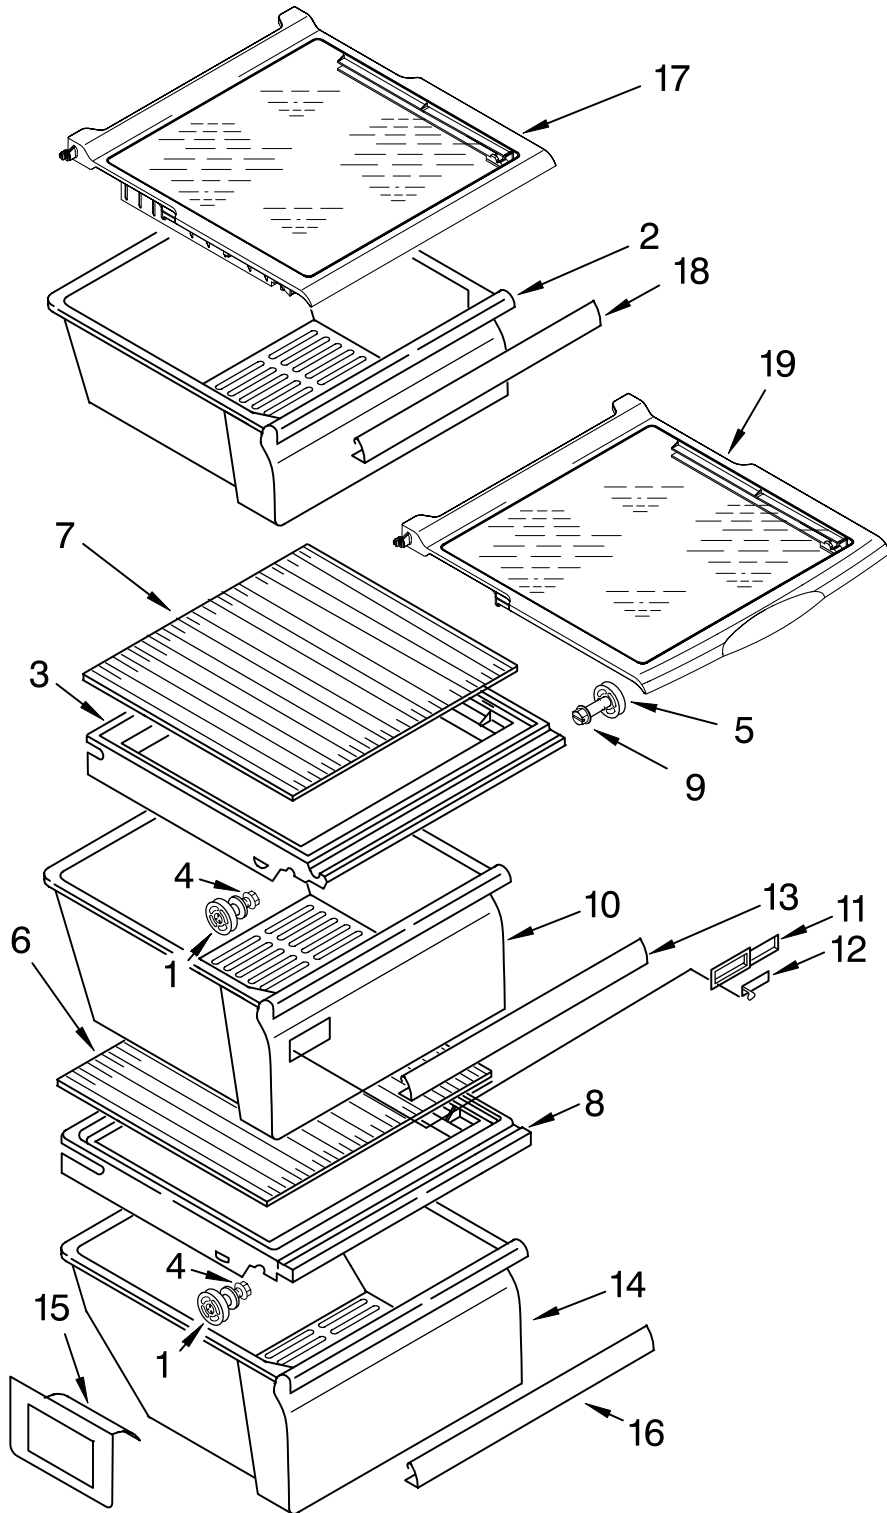

FOR ORDERING INFORMATION REFER TO PARTS PRICE LIST

REFRIGERATOR LINER PARTS

For Models: MSD2550VEW00, MSD2550VEB00, MSD2550VES00, MSD2550VEU00

(White)

(Black)

(Stainless)

(Stainless VCM)

Illus. No.	Part No.	DESCRIPTION
1		Liner (Not A Serviceable Part)
2	2194744	Escutcheon, Meat Pan Control
3	2182757	Slide Meat Pan Control
4	2257741	Louver
5	2256035	Bracket, Dual Crisper Light
6	2311637	Wire Harness, Dual Crisper
7	2319866	Shelf Ladder
8	489478	Screw
9	W10004810	Screw (2)
10	2256085	Bracket Retainer
11	489290	Screw
12	2209754	Air Diffuser Assembly
13	2152019	Air Diffuser Cover
14	2150331	Cover, Wiring
15	2162085	Socket
16	2217199	Reservoir
17	2255743	Light Bulb
18	2209769	Light Lens
19	488280	Screw

FOR ORDERING INFORMATION REFER TO PARTS PRICE LIST

REFRIGERATOR SHELF PARTS

For Models: MSD2550VEW00, MSD2550VEB00, MSD2550VES00, MSD2550VEU00
 (White) (Black) (Stainless) (Stainless VCM)

Illus. No.	Part No.	DESCRIPTION
1	2196485	Stud Assembly
2	2188655	Snack Bin
3	2209698	Cover, Crisper
4	3400894	Screw
5	2196483	Stud Assembly
6	2179259	Glass, Meat Cover
7	2174150	Glass, Cover
8	2311726	Cover, Meat Pan
9	8281158	Screw
10	2188652	Crisper Pan
11	2179343	Body, Humidity Control
12	2179342	Slide, Humidity Control
13	2255593	Trim, Handle
14	2188654	Meat Pan
15	2179350	Deflector
16	2255592	Trim, Handle
17	2309523	Shelf, Snack Bin
18	2179243	Trim, Handle
19	2309561	Shelf Assembly, Spillguard (2)