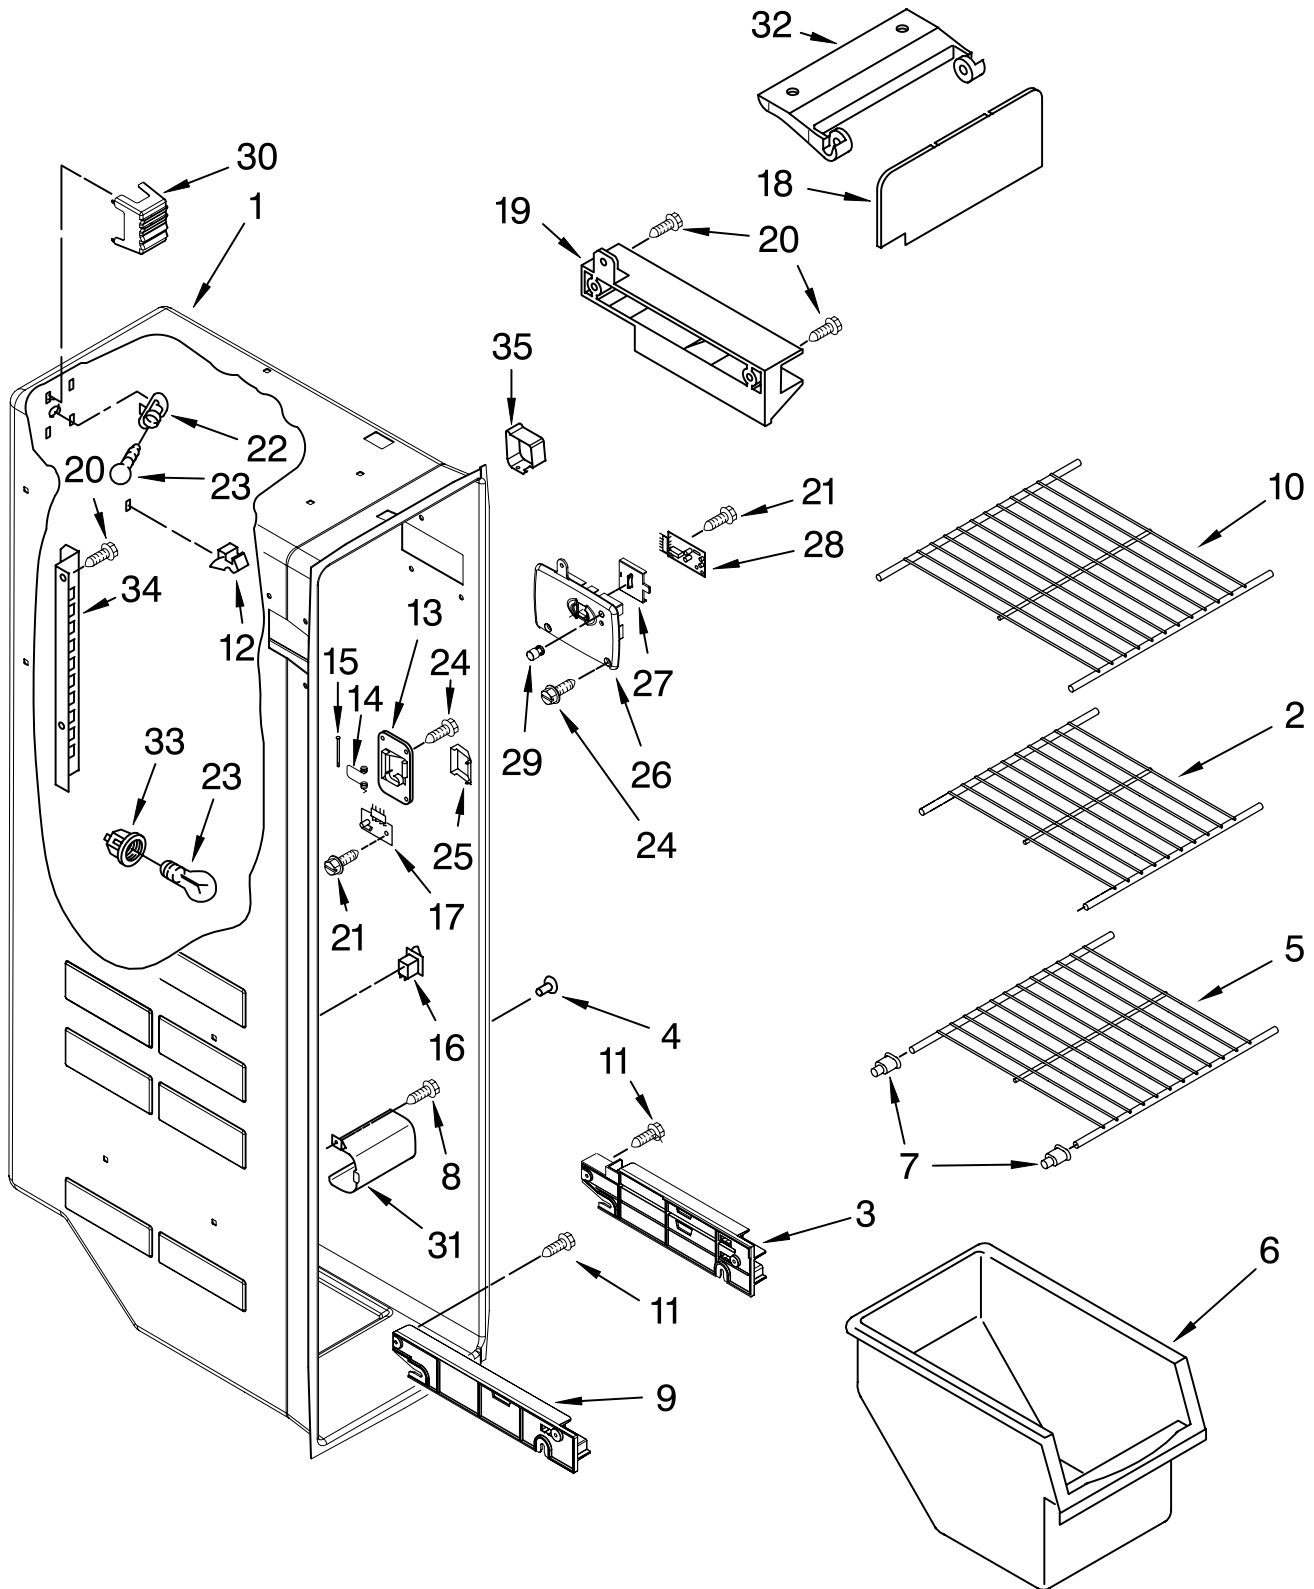

FREEZER LINER PARTS

For Models: MSD2550VEW00, MSD2550VEB00, MSD2550VES00, MSD2550VEU00
(White) (Black) (Stainless) (Stainless VCM)

FOR ORDERING INFORMATION REFER TO PARTS PRICE LIST

FREEZER LINER PARTS

For Models: MSD2550VEW00, MSD2550VEB00, MSD2550VES00, MSD2550VEU00
(White) (Black) (Stainless) (Stainless VCM)

Illus. No.	Part No.	DESCRIPTION
1		Liner (Not A Serviceable Part)
2	2312041	Shelf Upper
3		Track, Basket-Dual
	2301291	Right
	2301292	Left
4	941839	Hole Plug
5	2309597	Shelf
6	2309757	Freezer Bin
7	2163762	Cup, Shelf (16)
8	3400893	Screw
9		Shelf Track
	2301289	Right Side
	2301290	Left Side
10	2309596	Shelf (2)
11	W10004810	Screw (8)
12	842534	Clip, Air Duct (2)
13	2198587	Cover, Emitter
14	2198635	Spring
15	2198634	Pin
16	1115373	Switch, Rocker Arm
17	2220398	P.C. Board Emitter
18	2255720	Cover, Ice Maker
19	2212321	Slide, Ice Maker Mounting
20	489478	Screw
21	489214	Screw
22	2162085	Light Socket
23	2255743	Light Bulb
24	8281185	Screw
25	2198633	Flipper
26	W10173569	Cover, Receiver
27	2255562	Slide, Ice Maker Shut Off
28	2255114	P.C. Board, Receiver
29	2198643	Lens
30	2198589	Light Shield
31	2212340	Light Lens
32	2198641	Bracket, Ice Maker Cover
33	2155597	Socket, Light
34		Ladder
	2320024	Left Side
	2320025	Right Side
35	2303234	Shield, Wiring