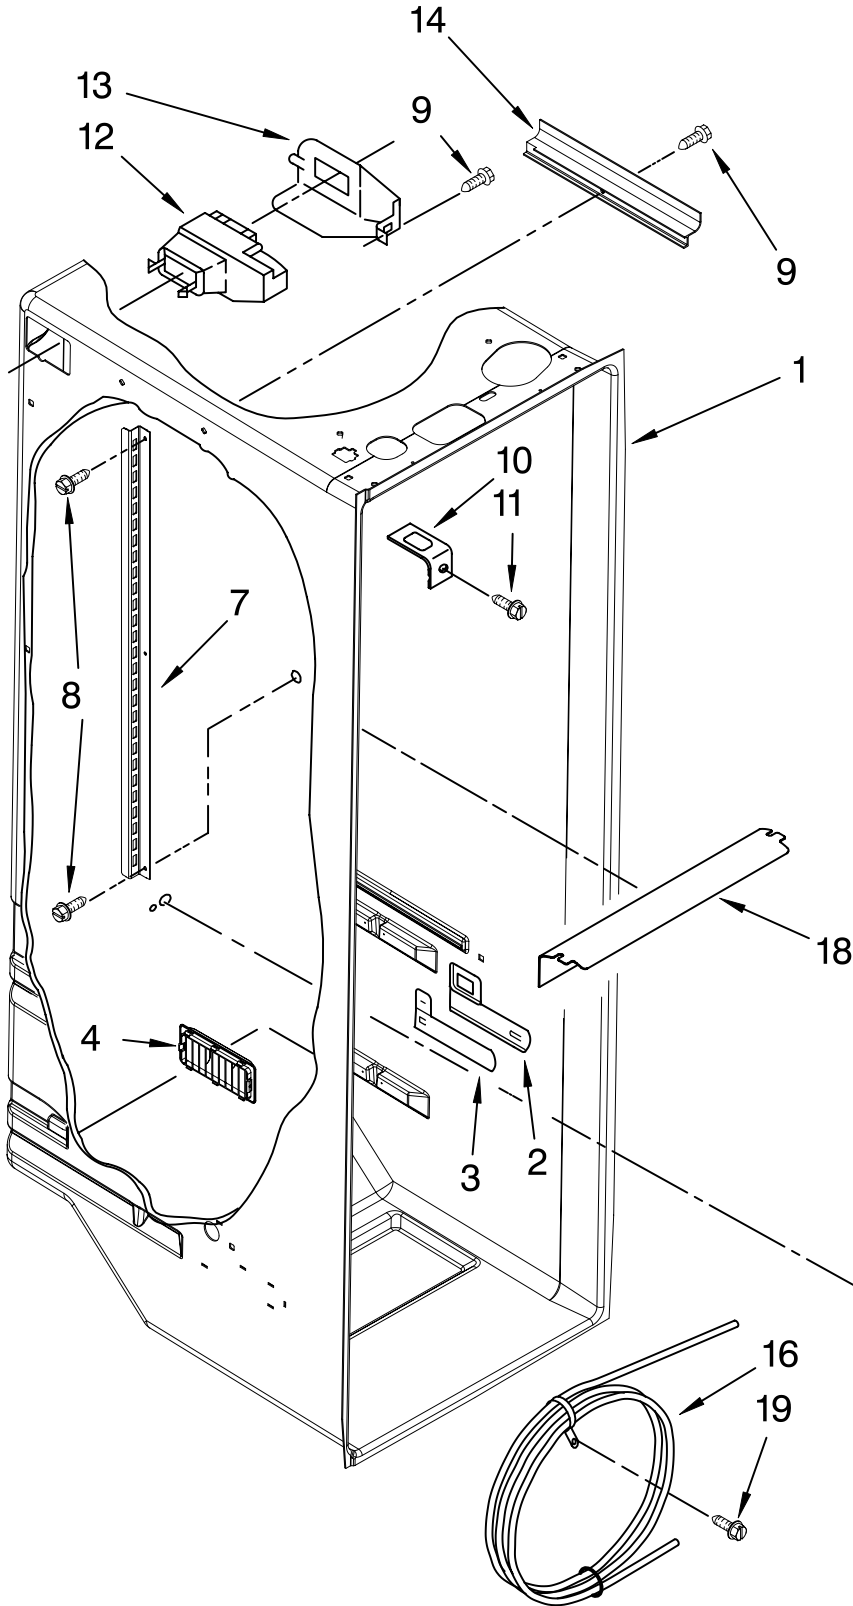

FOR ORDERING INFORMATION REFER TO PARTS PRICE LIST

REFRIGERATOR LINER PARTS

For Models: MSD2550VEW00, MSD2550VEB00, MSD2550VES00, MSD2550VEU00

(White)

(Black)

(Stainless)

(Stainless VCM)

Illus. No.	Part No.	DESCRIPTION
1		Liner (Not A Serviceable Part)
2	2194744	Escutcheon, Meat Pan Control
3	2182757	Slide Meat Pan Control
4	2257741	Louver
5	2256035	Bracket, Dual Crisper Light
6	2311637	Wire Harness, Dual Crisper
7	2319866	Shelf Ladder
8	489478	Screw
9	W10004810	Screw (2)
10	2256085	Bracket Retainer
11	489290	Screw
12	2209754	Air Diffuser Assembly
13	2152019	Air Diffuser Cover
14	2150331	Cover, Wiring
15	2162085	Socket
16	2217199	Reservoir
17	2255743	Light Bulb
18	2209769	Light Lens
19	488280	Screw

FOR ORDERING INFORMATION REFER TO PARTS PRICE LIST

REFRIGERATOR SHELF PARTS

For Models: MSD2550VEW00, MSD2550VEB00, MSD2550VES00, MSD2550VEU00
 (White) (Black) (Stainless) (Stainless VCM)

Illus. No.	Part No.	DESCRIPTION
1	2196485	Stud Assembly
2	2188655	Snack Bin
3	2209698	Cover, Crisper
4	3400894	Screw
5	2196483	Stud Assembly
6	2179259	Glass, Meat Cover
7	2174150	Glass, Cover
8	2311726	Cover, Meat Pan
9	8281158	Screw
10	2188652	Crisper Pan
11	2179343	Body, Humidity Control
12	2179342	Slide, Humidity Control
13	2255593	Trim, Handle
14	2188654	Meat Pan
15	2179350	Deflector
16	2255592	Trim, Handle
17	2309523	Shelf, Snack Bin
18	2179243	Trim, Handle
19	2309561	Shelf Assembly, Spillguard (2)