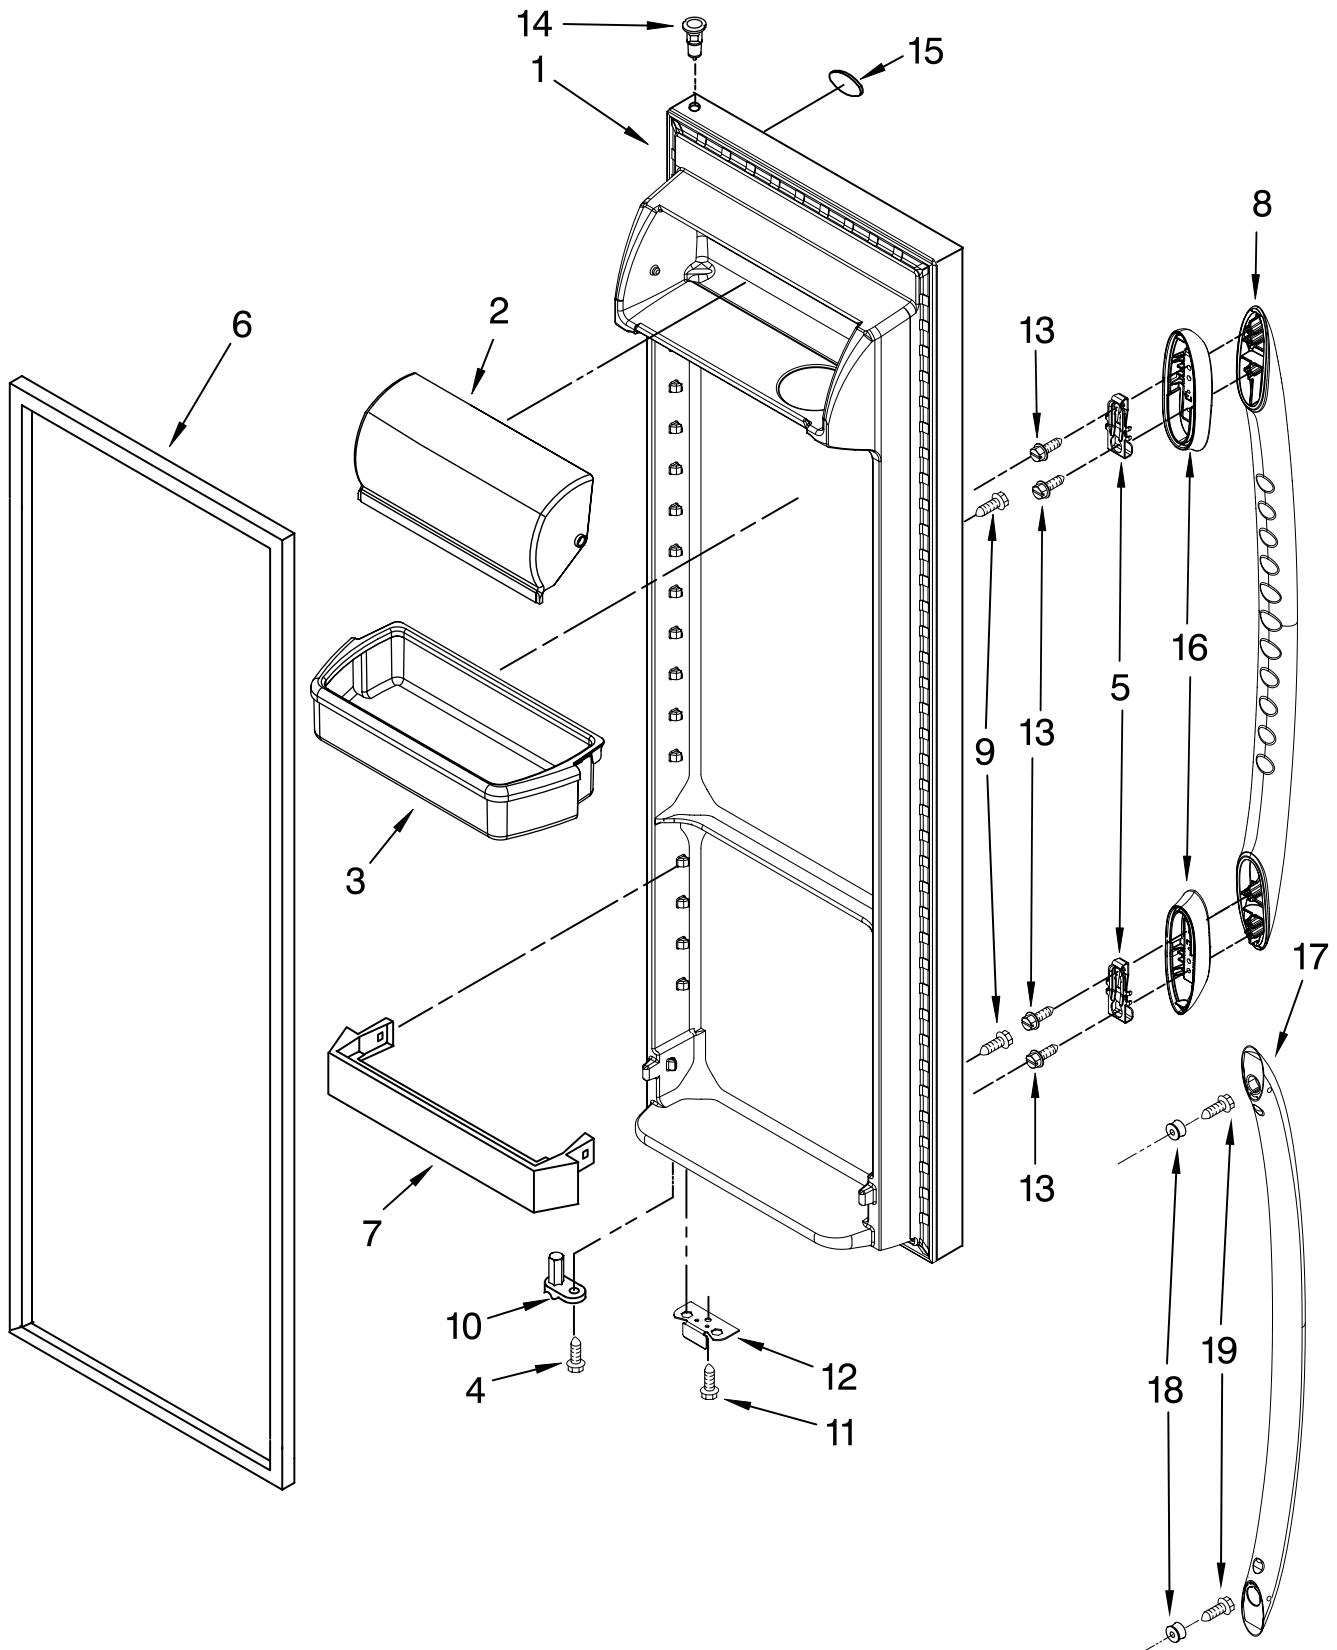

REFRIGERATOR DOOR PARTS

For Models: MSD2550VEW00, MSD2550VEB00, MSD2550VES00, MSD2550VEU00
(White) (Black) (Stainless) (Stainless VCM)

FOR ORDERING INFORMATION REFER TO PARTS PRICE LIST

REFRIGERATOR DOOR PARTS

For Models: MSD2550VEW00, MSD2550VEB00, MSD2550VES00, MSD2550VEU00
(White) (Black) (Stainless) (Stainless VCM)

Illus. No.	Part No.	DESCRIPTION
1		Refrigerator Door (Includes Item #6)
	W10153847	White
	W10159873	Black
	W10180652	Stainless
	W10172722	Stainless VCM
2	2256101	Compartment Door
3	2203828	Shelf Bin (3)
4	3400012	Screw
5	13067101	Clip
6		Door Gasket, Magnetic
	2309528	Mist Beige
	2309529	Black
7	2156022	Shelf Bin
8		Handle (Includes #13)
	12743701W	White
	12743701B	Black
	13004701S	Stainless
9	12990203	Screw (4)
10	2182178	Door Closer, Upper Cam
11	489420	Screw
12		Bracket, Door Stop
	2206629	White
	2206629B	Black
13	2326016	Screw
14	2308091	Thimble-Top
15	2324038	Nameplate
16		Accent
	12834803W	White
	12834803B	Black
17		Handle
	67006391	Stainless
18	2326259	Stud, Handle
19	488208	Screw