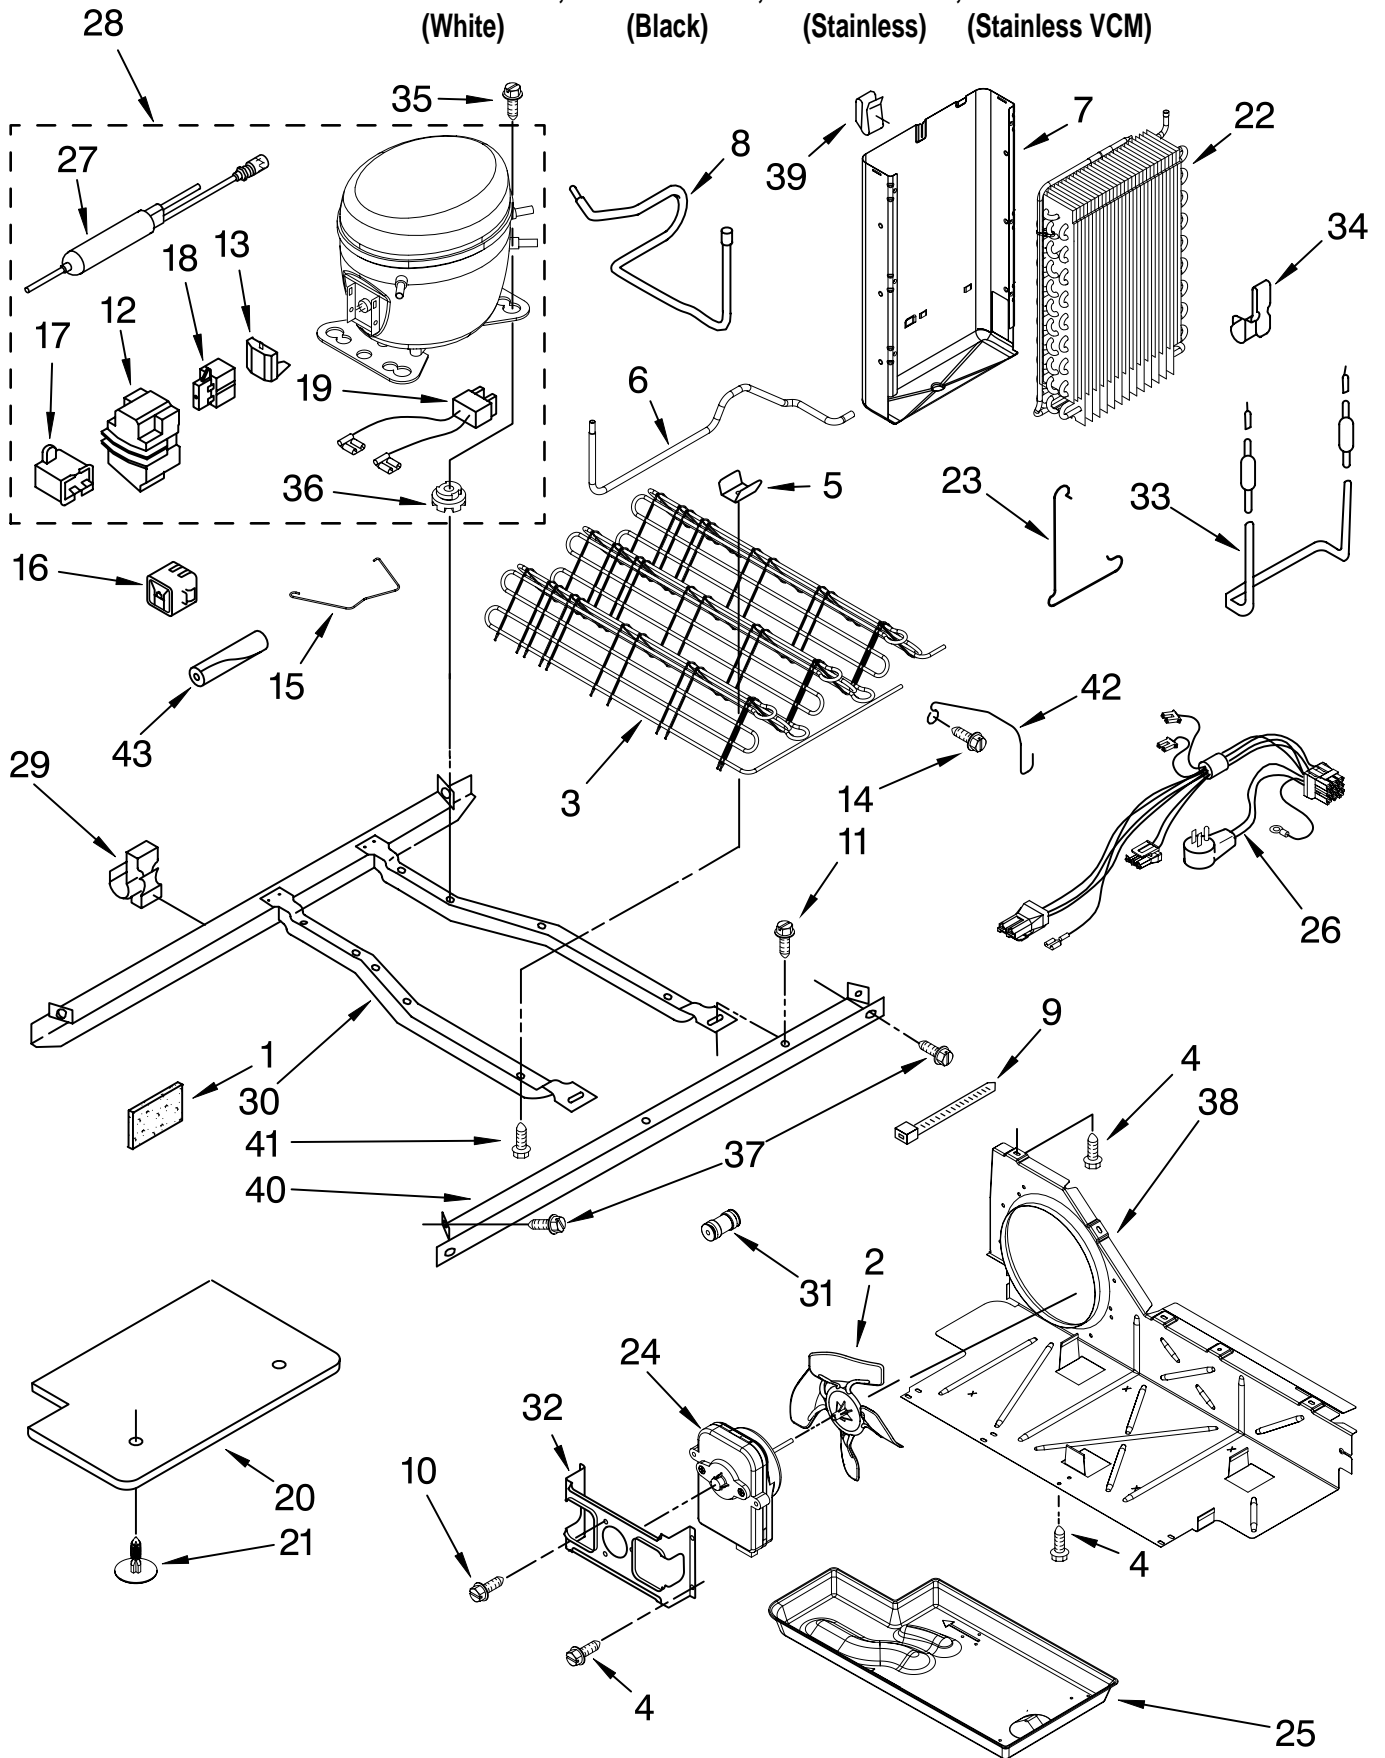

UNIT PARTS

For Models: MSD2550VEW00, MSD2550VEB00, MSD2550VES00, MSD2550VEU00
(White) (Black) (Stainless) (Stainless VCM)

FOR ORDERING INFORMATION REFER TO PARTS PRICE LIST

UNIT PARTS

For Models: MSD2550VEW00, MSD2550VEB00, MSD2550VES00, MSD2550VEU00

(White)

(Black)

(Stainless)

(Stainless VCM)

Illus. No.	Part No.	DESCRIPTION	Illus. No.	Part No.	DESCRIPTION	Illus. No.	Part No.	DESCRIPTION
1	2169104	Insulation, Sound	19	4387765	Wire, Capacitor (Service Only)	39	2155547	Clip, Heat
2	12825802	Fan, Blade				40	2305374	Unit Mounting Rail
3	W10121484	Condenser Assembly	20	2304891	Unit Cover, Bottom	41	8281232	Screw
4	489464	Screw	21	489396	Clip	42	2260517	Guard, Fan
5	2311725	Clip, Condenser	22	2188823	Evaporator	43	2161302	Sleeve
6	2325479	Tube, Condenser to Heat Loop	23	2161324	Clip			
7	2217194	Heat Shield And Drain Pan	24	2188874	Motor, Fan			
8	2205765	Tube Suction	25	1105523	Tray, Evaporator			
9	2172840	Wire Tie	26	2187783	Harness, Unit			
10	8533993	Screw	27	2319825	Drier (Production)			
11	489427	Screw		2317845	Drier (Service)			
12	4387731	Cover (Service Only)	28	W10120459	Compressor (Includes Items 12, 13, 17, 18, 19 & 27) (Also Order 876765 Tube Kit)			
13	2154697	Overload (Service Only)	29	2208280	Clip, Wire & Tube			
14	489478	Screw	30	2304904	Unit Mounting Frame			
15	2255199	Clip, Retaining	31	2320322	Union			
16	2319793	Start-Device, Combination (Start Relay and Overload) for Production Compressor Only	32	2181929	Bracket, Fan Motor			
17		Capacitor	33	2188175	Heater, Defrost			
	2264017	Production	34	2161324	Clip, Heater			
	1118576	Service	35	489373	Screw			
18	2183454	Relay (Service Only)	36		Grommet (4) Production			
				4387558	Service			
			37	489340	Screw			
			38	2196202	Air Baffle			

Following Parts Not Illustrated and Optional Parts Not Included

- 978025 Valve, Access (1/4")
- 978026 Valve, Access (5/16")
- 978027 Valve, Access (3/8")
- 978028 Valve, Access (1/2")
- 978029 Valve, Access (5/8")
- 978030 Valve, Access (3/4")
- 876764 Valve, Access (3/16")

REFRIGERANT CHARGE

5.0 oz.
(R-134A)