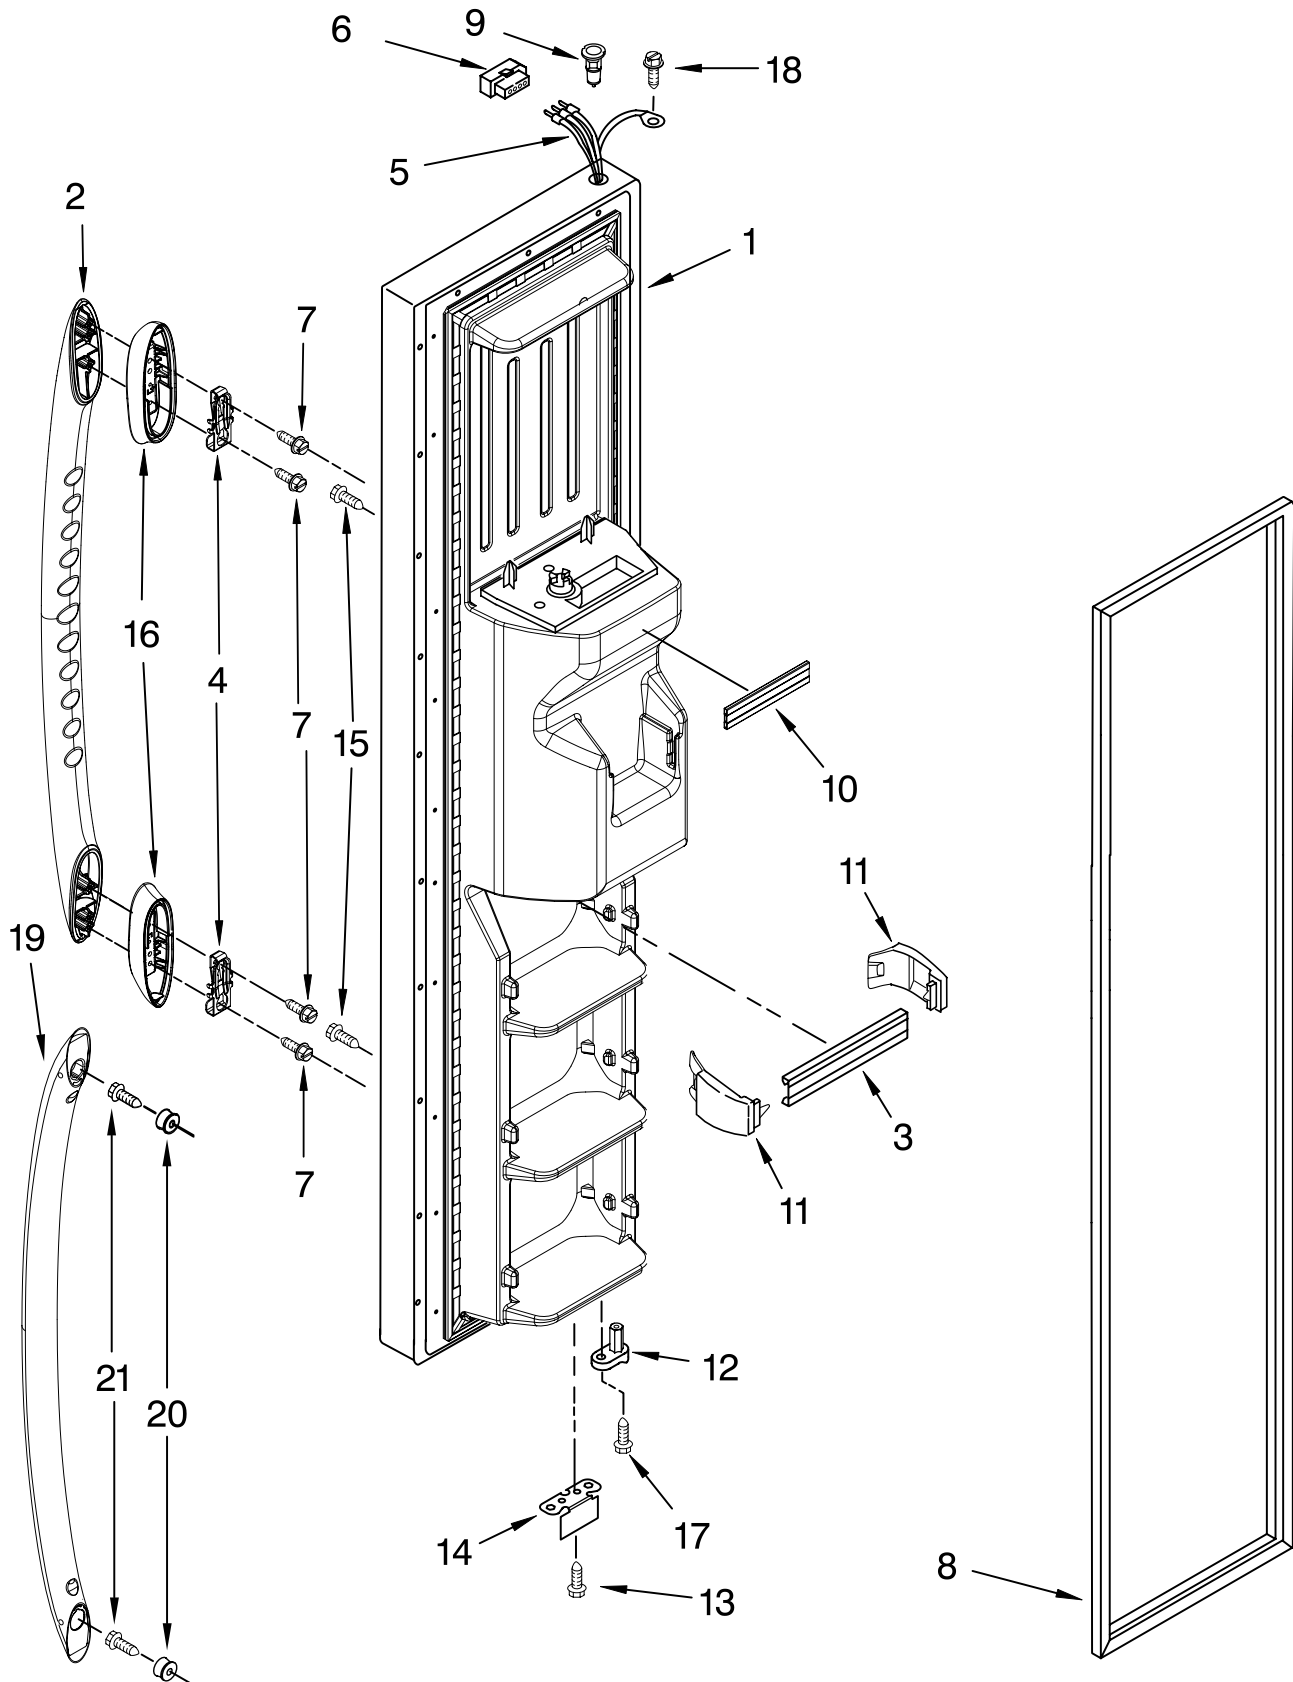

FREEZER DOOR PARTS

For Models: MSD2550VEW00, MSD2550VEB00, MSD2550VES00, MSD2550VEU00
(White) (Black) (Stainless) (Stainless VCM)

FOR ORDERING INFORMATION REFER TO PARTS PRICE LIST

FREEZER DOOR PARTS

For Models: MSD2550VEW00, MSD2550VEB00, MSD2550VES00, MSD2550VEU00
(White) (Black) (Stainless) (Stainless VCM)

Illus. No.	Part No.	DESCRIPTION
1		Freezer Door (Includes #8 And Dispenser Front Parts)
	W10171425	White
	W10171426	Black
	W10180653	Stainless
	W10171430	Stainless VCM
2		Handle (Includes #15)
	12743701W	White
	12743701B	Black
3	2313199K	Door Trim (3)
4	13067101	Clip
5	2198619	Dispenser Harness
6	2154473	Connector
7	12990203	Screw (4)
8		Door Gasket, Magnetic
	2309532	Mist Beige
	2309533	Black
9	2182181	Thimble-Top
10	2219982	Trim, Door Shelf
11	2195917	Endcap (6)
12	2182179	Door Closer, Upper Cam
13	489420	Screw
14		Bracket, Door Stop
	2206629	Chrome
	2206629B	Black
15	2326016	Screw
16		Accent
	12834803W	White
	12834803B	Black
17	3400012	Screw
18	488500	Screw
19		Handle
	67006391	Stainless
20	2326259	Stud, Handle
21	488208	Screw