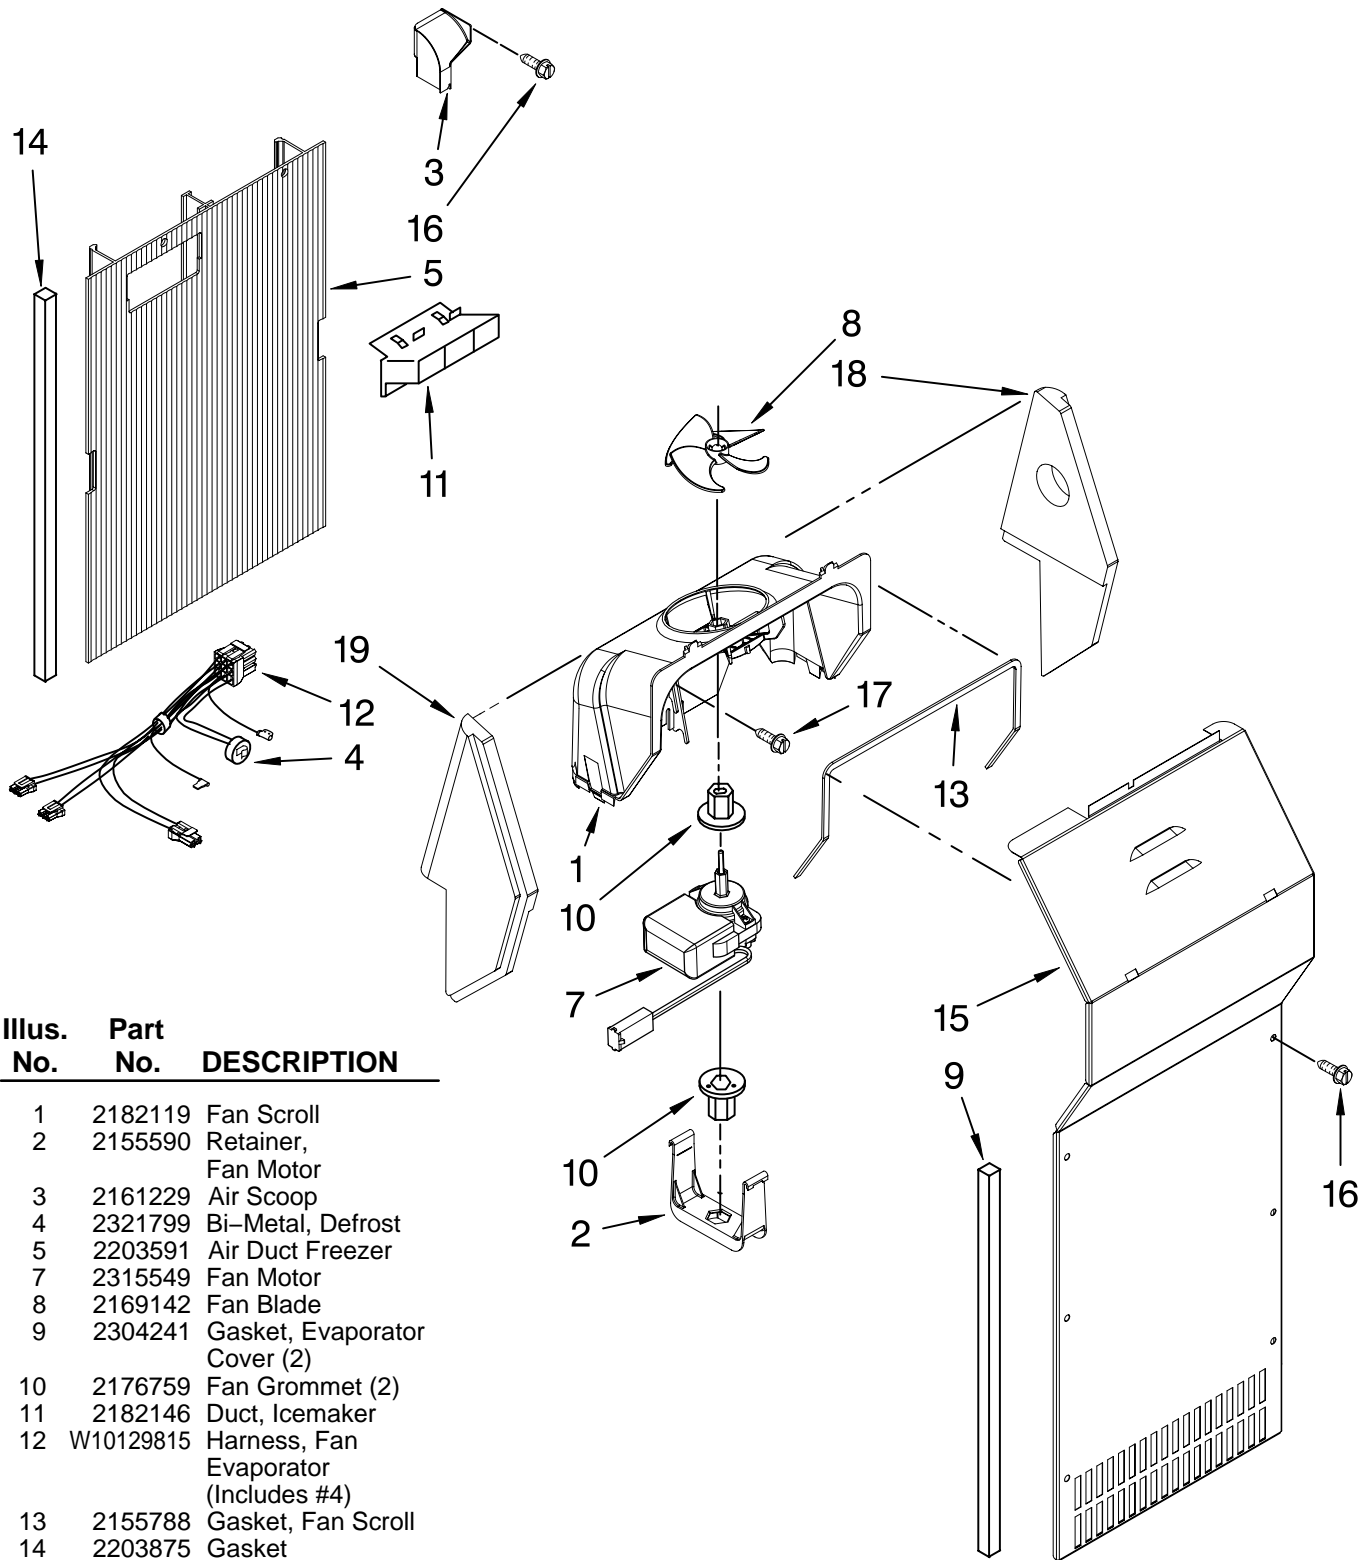

AIR FLOW PARTS

For Models: MSD2274VEW00, MSD2274VEQ00, MSD2274VEB00, MSD2274VEM00, MSD2274VEA00
(White) (Biscuit) (Black) (Monochromatic Stainless) (Monochromatic Satina)

Illus. No.	Part No.	DESCRIPTION
1	2182119	Fan Scroll
2	2155590	Retainer, Fan Motor
3	2161229	Air Scoop
4	2321799	Bi-Metal, Defrost
5	2203591	Air Duct Freezer
7	2315549	Fan Motor
8	2169142	Fan Blade
9	2304241	Gasket, Evaporator Cover (2)
10	2176759	Fan Grommet (2)
11	2182146	Duct, Icemaker
12	W10129815	Harness, Fan Evaporator (Includes #4)
13	2155788	Gasket, Fan Scroll
14	2203875	Gasket
15	2203840	Cover, Evaporator
16	8281159	Screw (6)
17	489478	Screw
18	2203595	Support, R.S
19	2203596	Support, L.S

FOR ORDERING INFORMATION REFER TO PARTS PRICE LIST