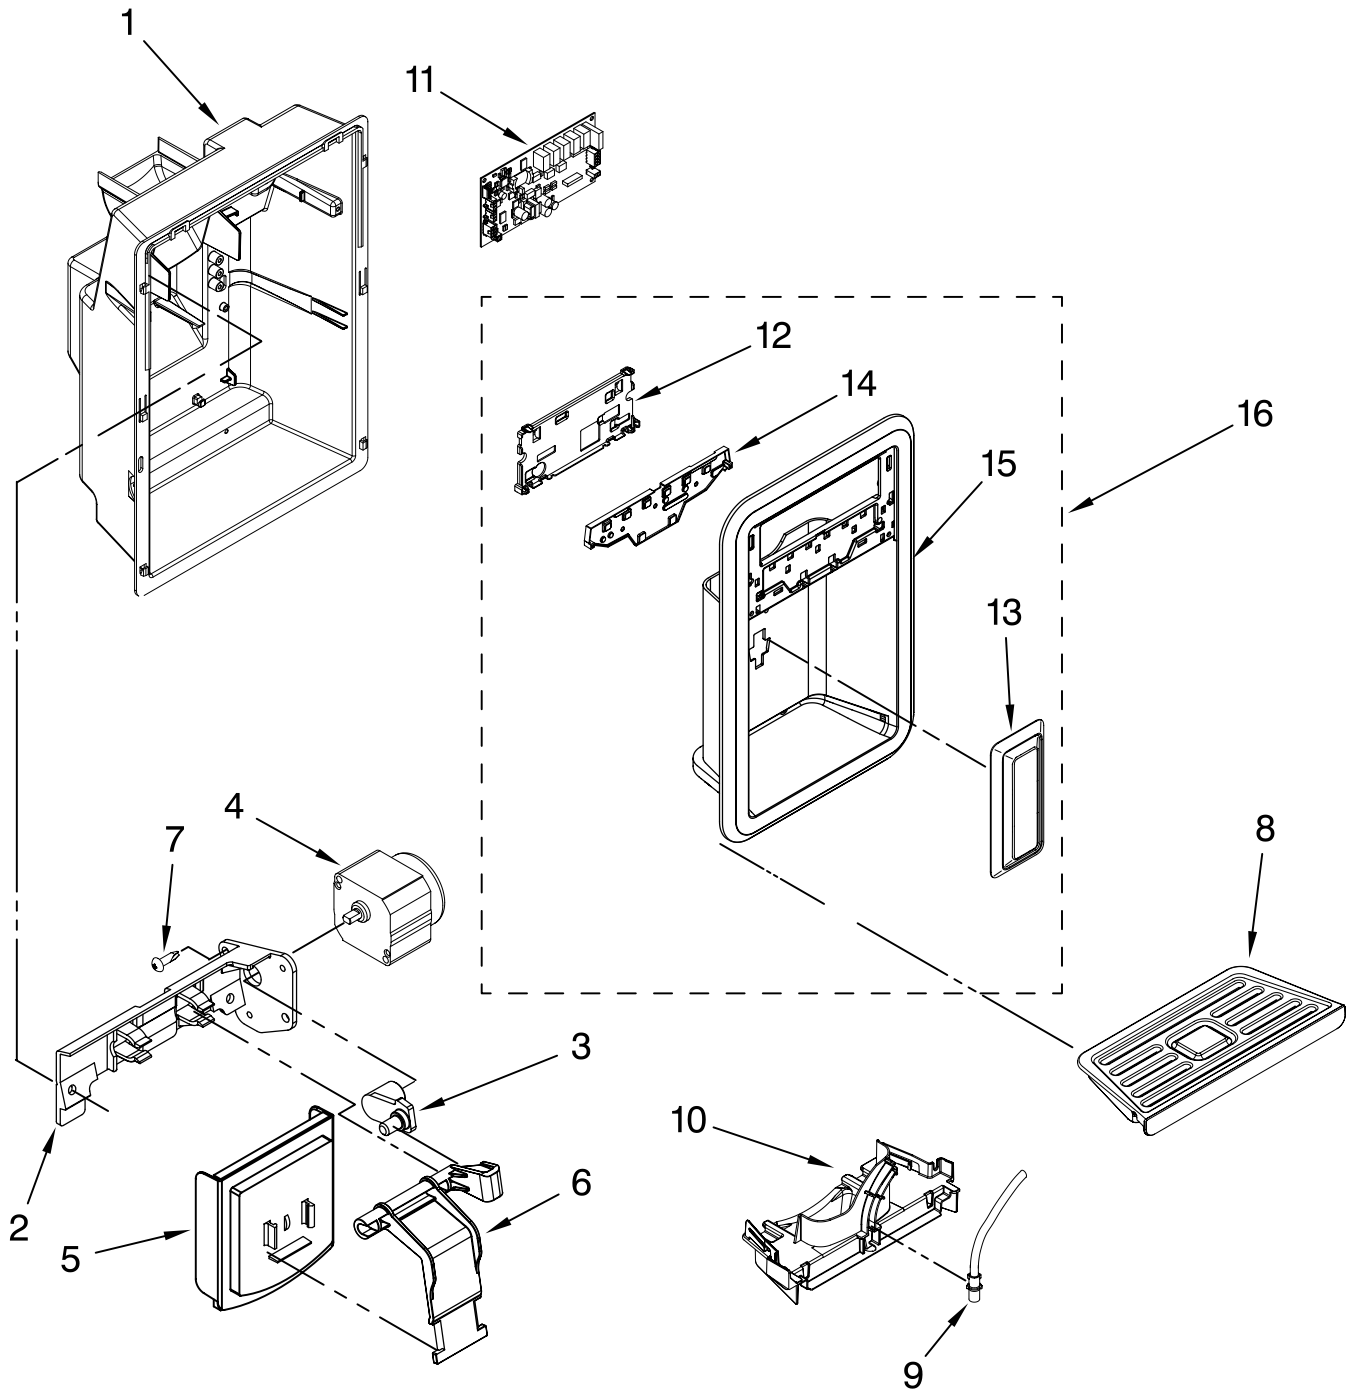

DISPENSER FRONT PARTS

For Models: MSD2274VEW00, MSD2274VEQ00, MSD2274VEB00, MSD2274VEM00, MSD2274VEA00
(White) (Biscuit) (Black) (Monochromatic Stainless) (Monochromatic Satina)

FOR ORDERING INFORMATION REFER TO PARTS PRICE LIST

DISPENSER FRONT PARTS

For Models: MSD2274VEW00, MSD2274VEQ00, MSD2274VEB00, MSD2274VEM00, MSD2274VEA00
(White) (Biscuit) (Black) (Monochromatic Stainless) (Monochromatic Satina)

Illus. No.	Part No.	DESCRIPTION
1		Housing, Dispenser (Not Serviced)
2	2305202	Bracket, Motor
3	2305242	Connector, Door Bracket
4	W10144517	Motor, Ice Door
5	2328020	Door, Ice
6	2328018	Support, Ice Door
7	4449745	Screw
8		Tray Assembly
	W10192669	White
	W10192686	Biscuit
	W10192687	Black
	W10192688	Apollo Grey
	W10192689	Satina
9	2328033	Water Tube
10	2328015	Separator Assembly
11	W10144584	Electronic Control (Core)
12	W10144040	Cover, Electronic Control
13		Pad
	W10176456	White
	W10178766	Biscuit
	W10176455	Black
	W10144511	Stainless
	W10176454	Satina
14	W10182888	Silicon Curtain
15		Front Cover Housing (Not Available Order #16)
16		Front Cover Assembly (Includes Items 12, 13, 14, 15, & 17)
	W10144041	White
	W10179007	Biscuit
	W10179005	Black
	W10179006	Brushed Amalgam
	W10179004	Satina

FOR ORDERING INFORMATION REFER TO PARTS PRICE LIST