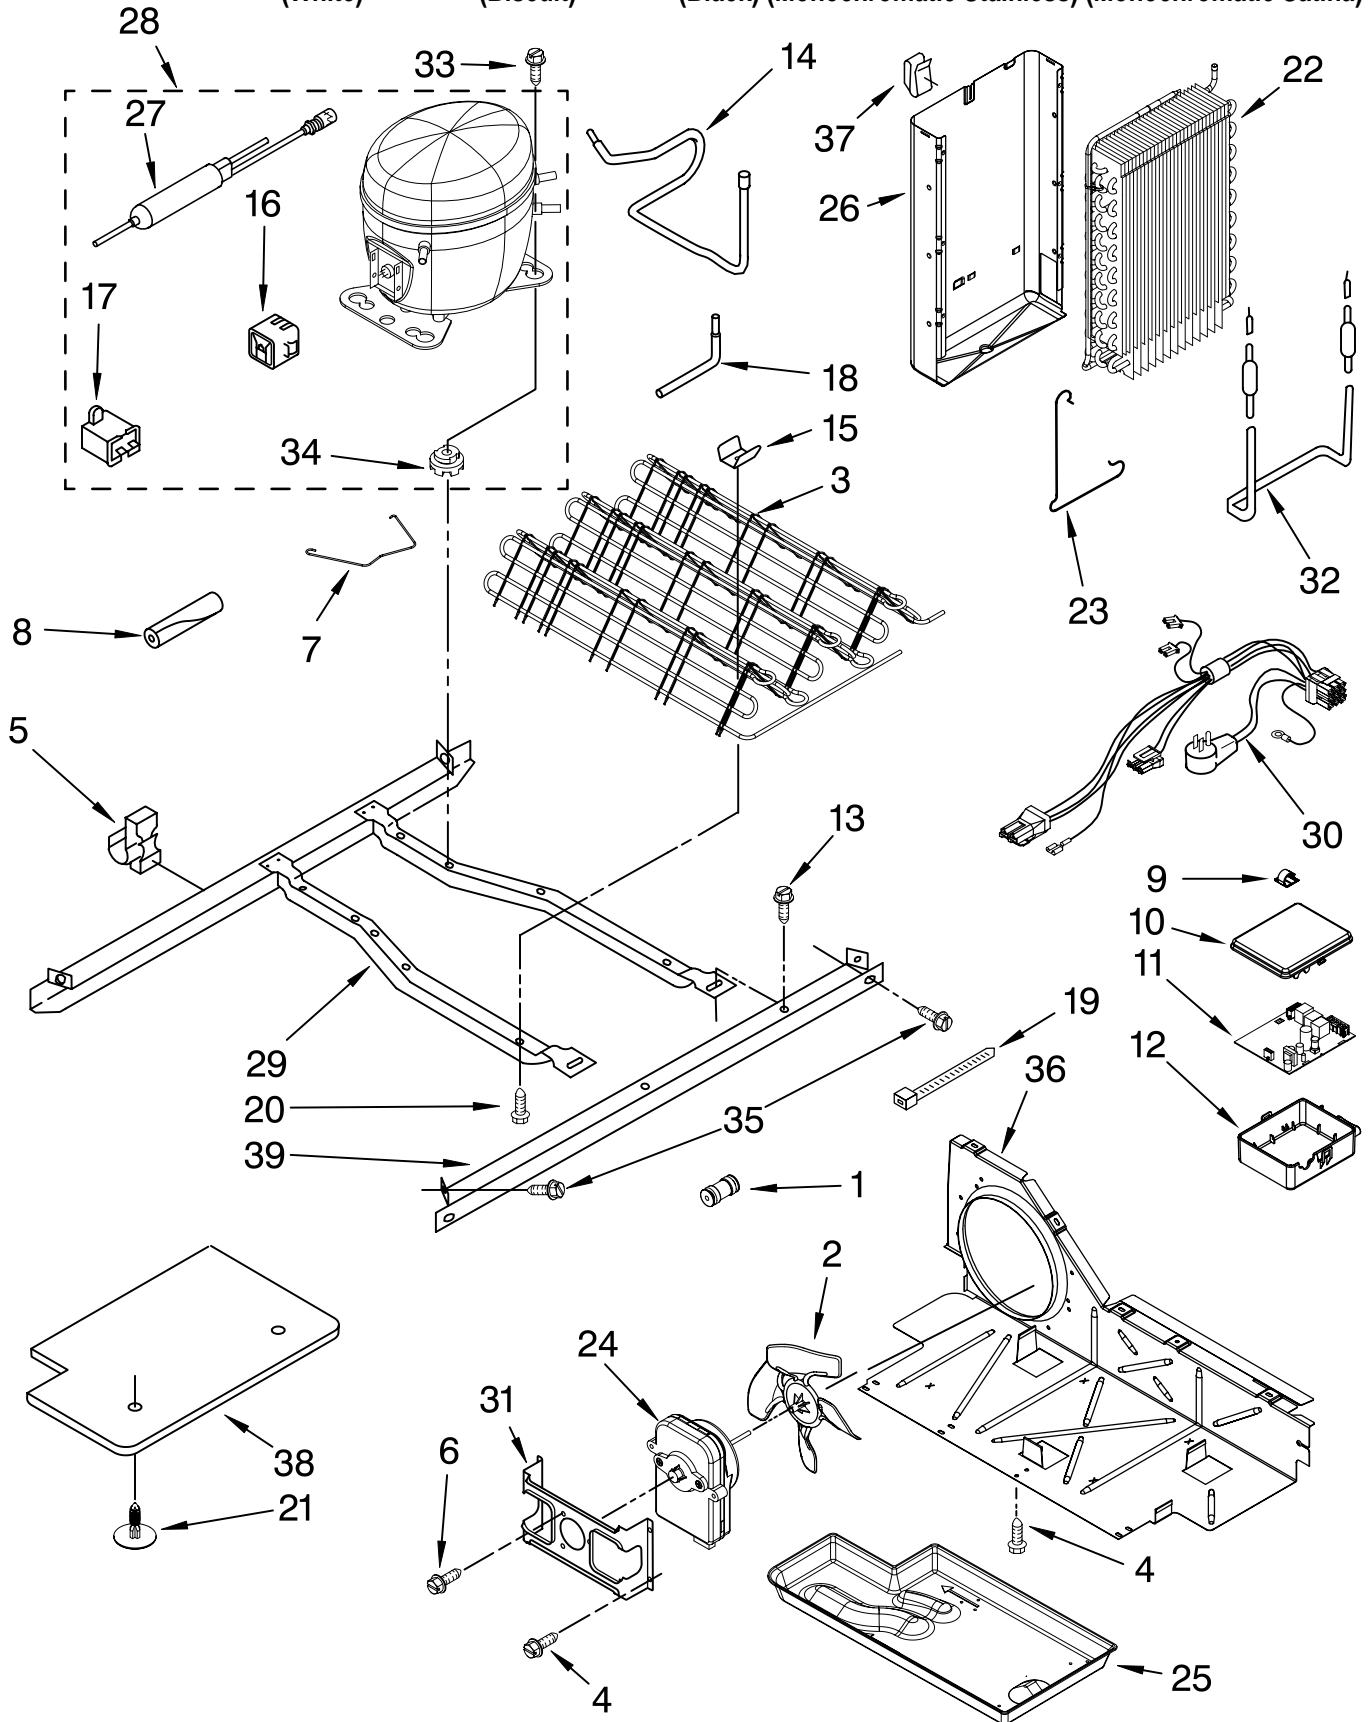

UNIT PARTS

For Models: MSD2274VEW00, MSD2274VEQ00, MSD2274VEB00, MSD2274VEM00, MSD2274VEA00
(White) (Biscuit) (Black) (Monochromatic Stainless) (Monochromatic Satina)

FOR ORDERING INFORMATION REFER TO PARTS PRICE LIST

UNIT PARTS

For Models: MSD2274VEW00, MSD2274VEQ00, MSD2274VEB00, MSD2274VEM00, MSD2274VEA00
(White) (Biscuit) (Black) (Monochromatic Stainless) (Monochromatic Satina)

Illus. No.	Part No.	DESCRIPTION	Illus. No.	Part No.	DESCRIPTION	Illus. No.	Part No.	DESCRIPTION
1	2320322	Connector	22	2188822	Evaporator	35	489340	Screw (5)
2	12825802	Fan, Blade	23	2161324	Clamp	36	W10163483	Air Baffle
3	W10211163	Condenser Assembly	24	2188874	Fan, Motor	37	2155547	Clip, Heat Shield
4	489464	Screw	25	1105523	Tray, Evaporator	38	2304898	Unit Cover, Bottom
5	2208280	Clip, Wire	26	W10194474	Heat Shield	39	W10196323	Unit Mounting Rail
6	8533993	Screw	27	W10177049	Production	Following Parts Not Illustrated and Optional Parts Not Included		
7	W10174384	Clip, Retaining		W10143759	Service			
8	2161302	Sleeve	28	W10189229	Compressor (Includes Items 16, 17, 27, & 34) (Also Order 876765 Tube Kit)		978025	Valve, Access (1/4")
9	1115374	Clip, Wiring					978026	Valve, Access (5/16")
10	2255624	Box Cover	29	2304903	Unit Mounting Frame		978027	Valve, Access (3/8")
11	2322547	Elec. Control					978028	Valve, Access (1/2")
12	2326982	Control Box	30	2310425	Unit, Harness (Includes Power Cord)		978029	Valve, Access (5/8")
13	489427	Screw					978030	Valve, Access (3/4")
14	W10210787	Tube Suction	31	2181929	Fan, Motor Bracket		876764	Valve, Access (3/16")
15	2311725	Clip, Condenser(2)	32	2188174	Heater, Defrost	REFRIGERANT CHARGE		
16		Start Device, Combination (Start Relay and overload) for	33	489373	Screw			5.0 oz. (R-134A)
	W10189190	Production	34	1100826	(Production)			
	W10197427	Service		1100826	(Service)			
17		Capacitor						
	2264017	Production						
	2264017	Service						
18	W10171238	Process Tube						
19	2263990	Strap						
20	8281232	Screw						
21	489396	Clip						

FOR ORDERING INFORMATION REFER TO PARTS PRICE LIST