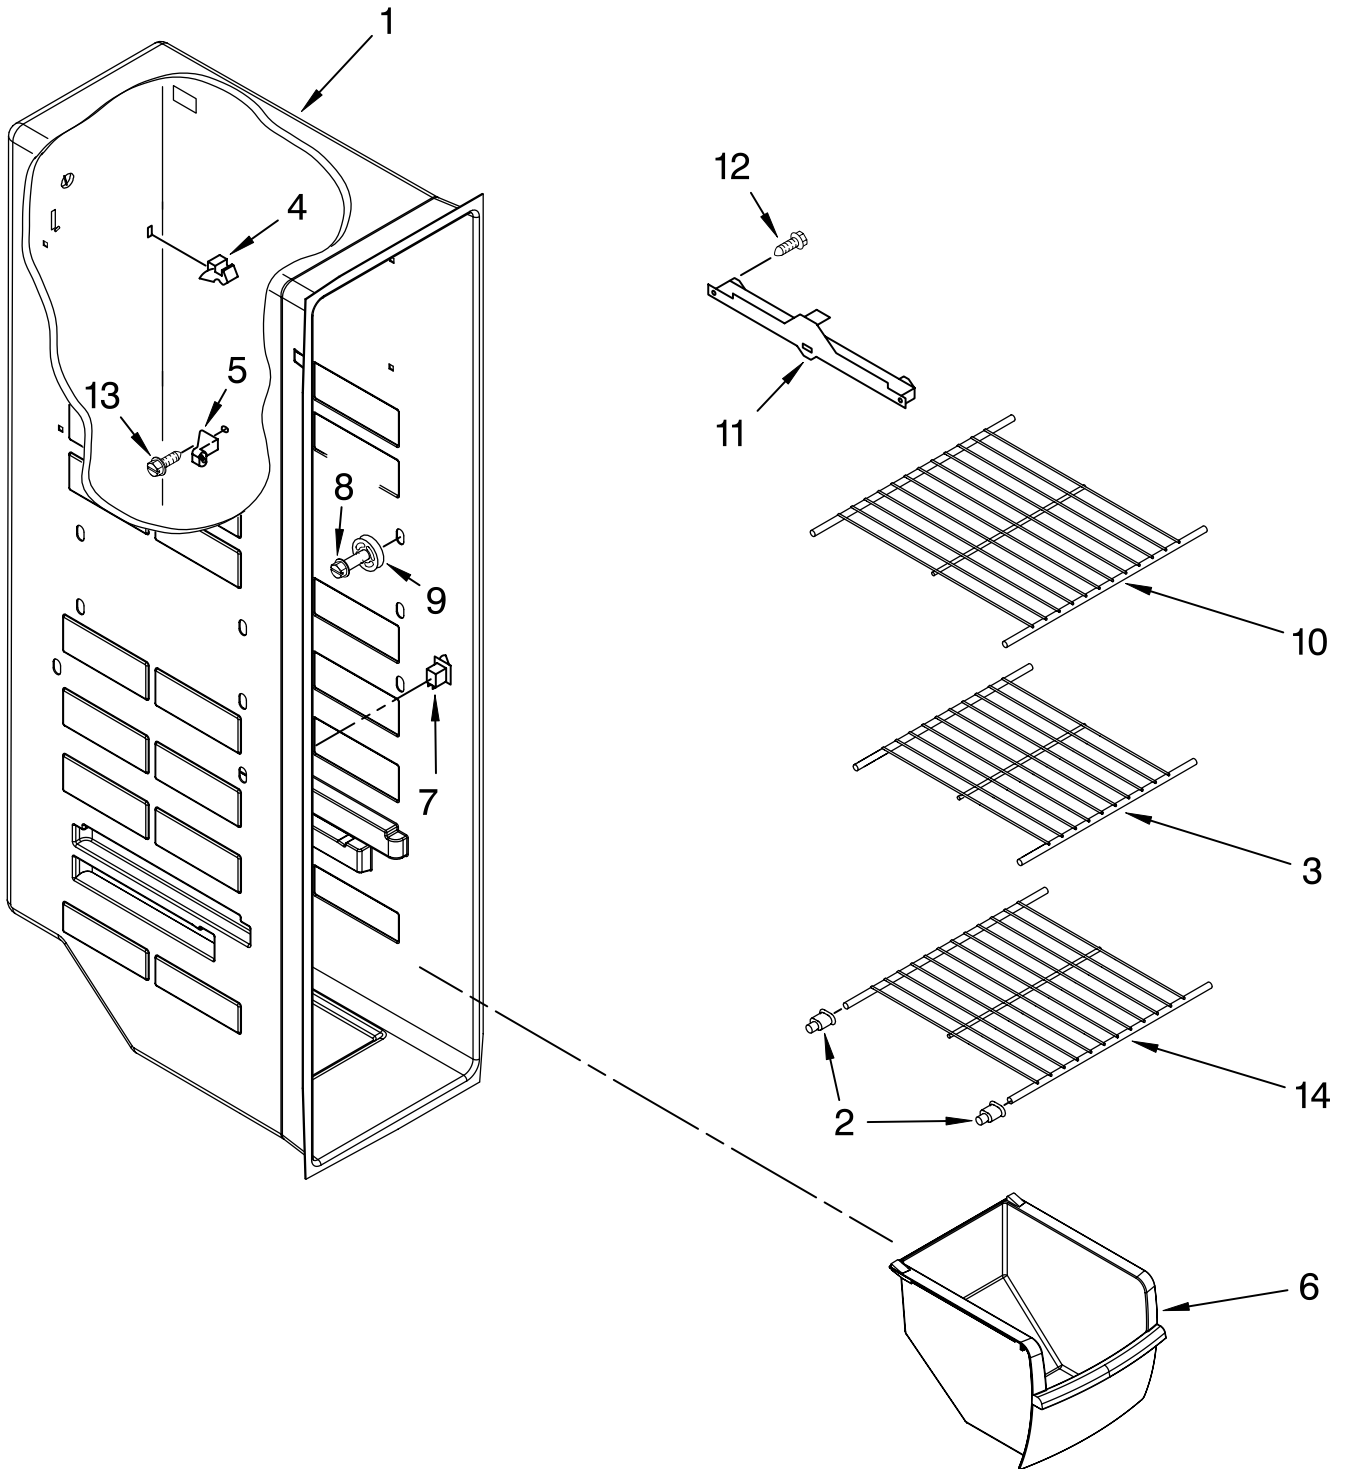

FREEZER LINER PARTS

For Models: MSD2274VEW00, MSD2274VEQ00, MSD2274VEB00, MSD2274VEM00, MSD2274VEA00
(White) (Biscuit) (Black) (Monochromatic Stainless) (Monochromatic Satina)

FOR ORDERING INFORMATION REFER TO PARTS PRICE LIST

FREEZER LINER PARTS

For Models: MSD2274VEW00, MSD2274VEQ00, MSD2274VEB00, MSD2274VEM00, MSD2274VEA00
(White) (Biscuit) (Black) (Monochromatic Stainless) (Monochromatic Satina)

Illus. No.	Part No.	DESCRIPTION
1		Liner (Not A Serviceable Part)
2	W10130299	Cup, Shelf Mounting (12)
3	2309633	Shelf, Wire
4	842534	Clip, Air Duct (2)
5	2196206	Support, Stud (4)
6	2309758	Freezer Bin
7	1115373	Switch, Rocker Arm
8	8281158	Screw
9	2196483	Stud Assembly
10	2309632	Shelf, Wire
11		Slide, Container
	1119237	Left Side
	1119293	Right Side
12	489100	Screw (4)
13	3400893	Screw
14	2309634	Shelf, Wire

FOR ORDERING INFORMATION REFER TO PARTS PRICE LIST