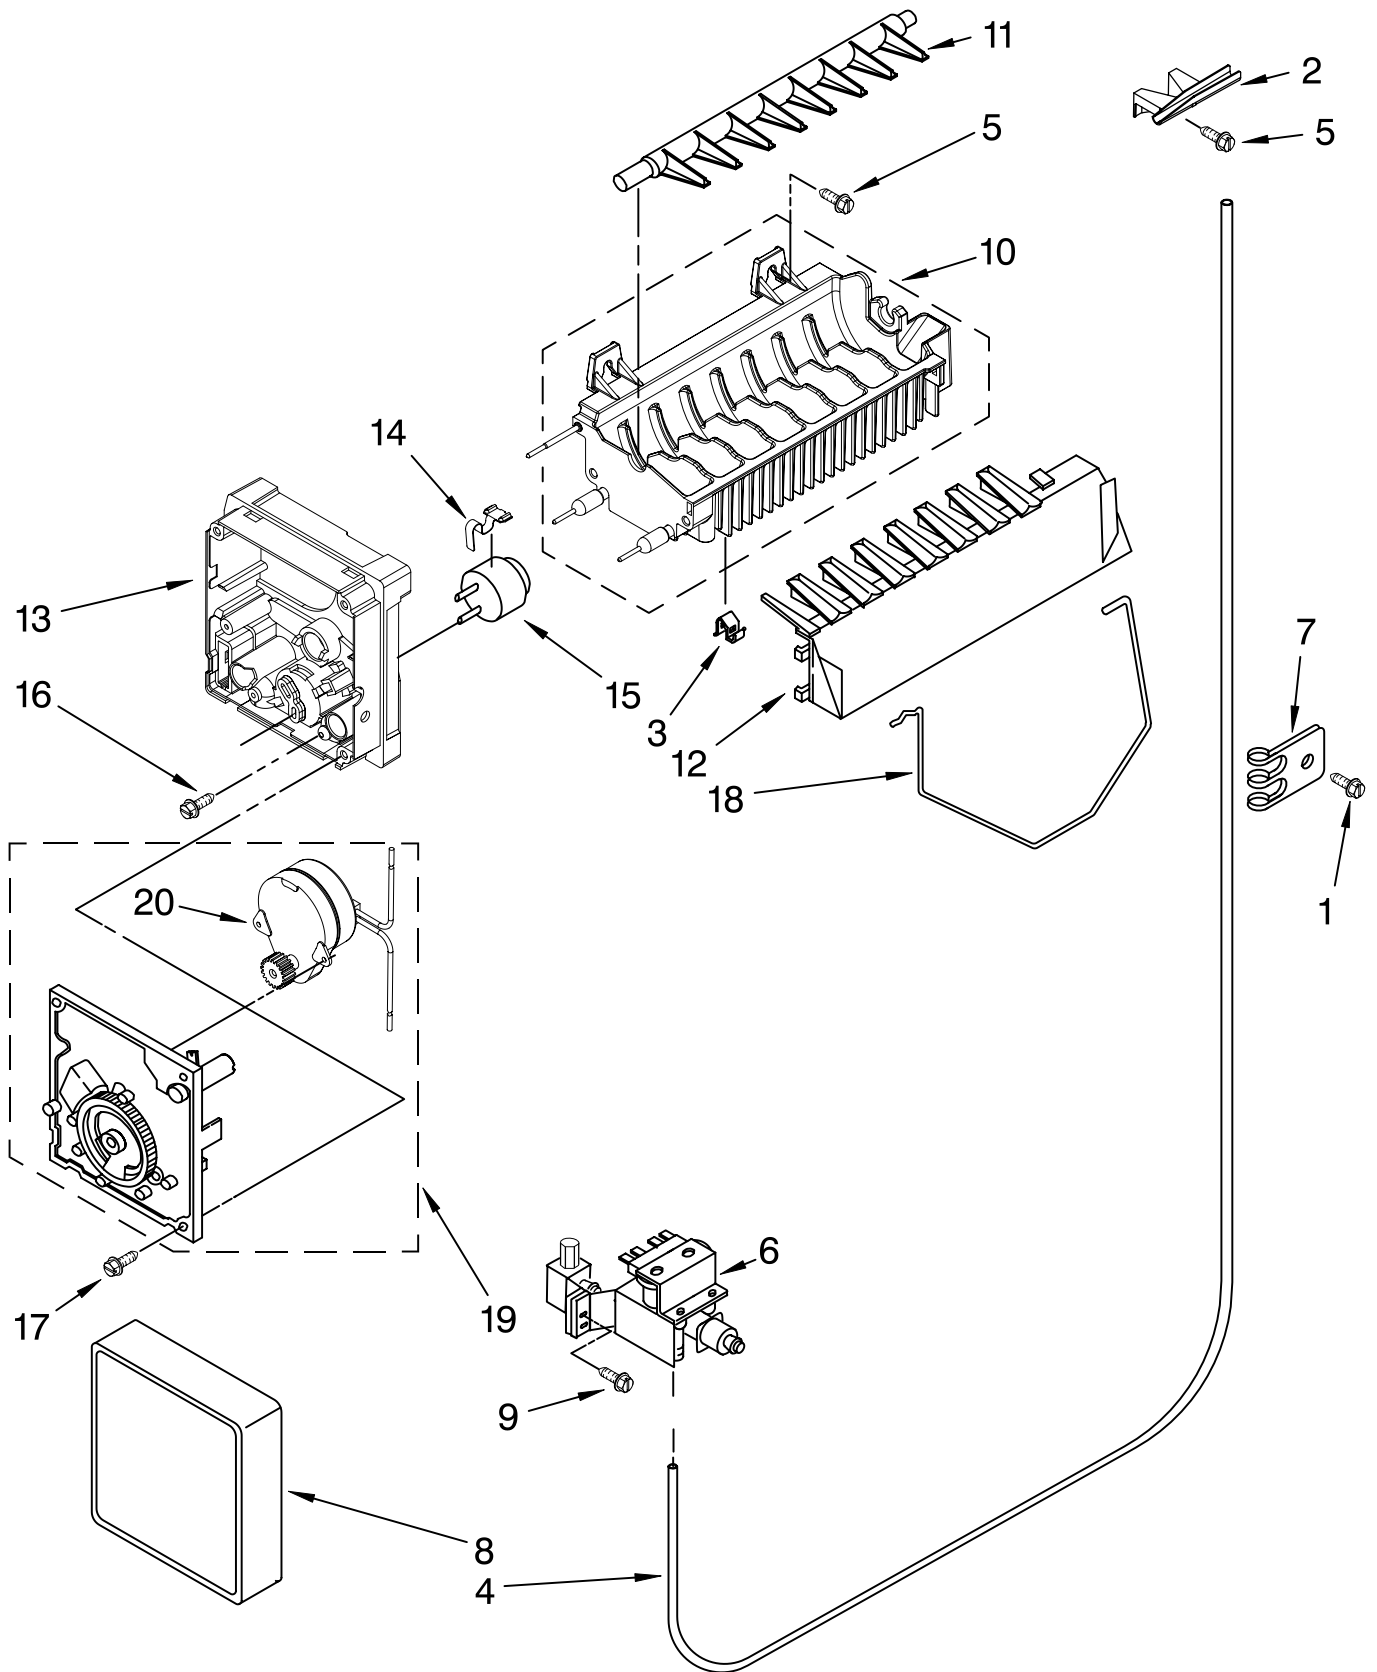

ICEMAKER PARTS

For Models: MSD2274VEW00, MSD2274VEQ00, MSD2274VEB00, MSD2274VEM00, MSD2274VEA00
(White) (Biscuit) (Black) (Monochromatic Stainless) (Monochromatic Satina)

FOR ORDERING INFORMATION REFER TO PARTS PRICE LIST

ICEMAKER PARTS

For Models: MSD2274VEW00, MSD2274VEQ00, MSD2274VEB00, MSD2274VEM00, MSD2274VEA00
(White) (Biscuit) (Black) (Monochromatic Stainless) (Monochromatic Satina)

Illus. No.	Part No.	DESCRIPTION
1	489084	Screw
2	2209774	Chute, Water
3	628379	Clip, Fuse
4	2304859	Tube, Water
5	488208	Screw
6	W10179146	Filter Valve Asm
7	2208136	Tube Clip
8	2174155	Cover
9	488649	Screw
10	W10136595	Mold & Heater Assembly (Also Order 542638)
11	2323524	Ejector
12	2182124	Ice Striper
13	2194712	Support
14	2315522	Retainer, Thermostat
15	628532	Thermostat (Also Order 542369 Cement Alumilastic)
16	8533917	Screw
17	489478	Screw
18	2304354	Shut Off Arm
19	626691	Module Assembly (Includes #20)
20		Motor (Not Serviced, Order #19)
100	W10122556	Complete Icemaker Assembly