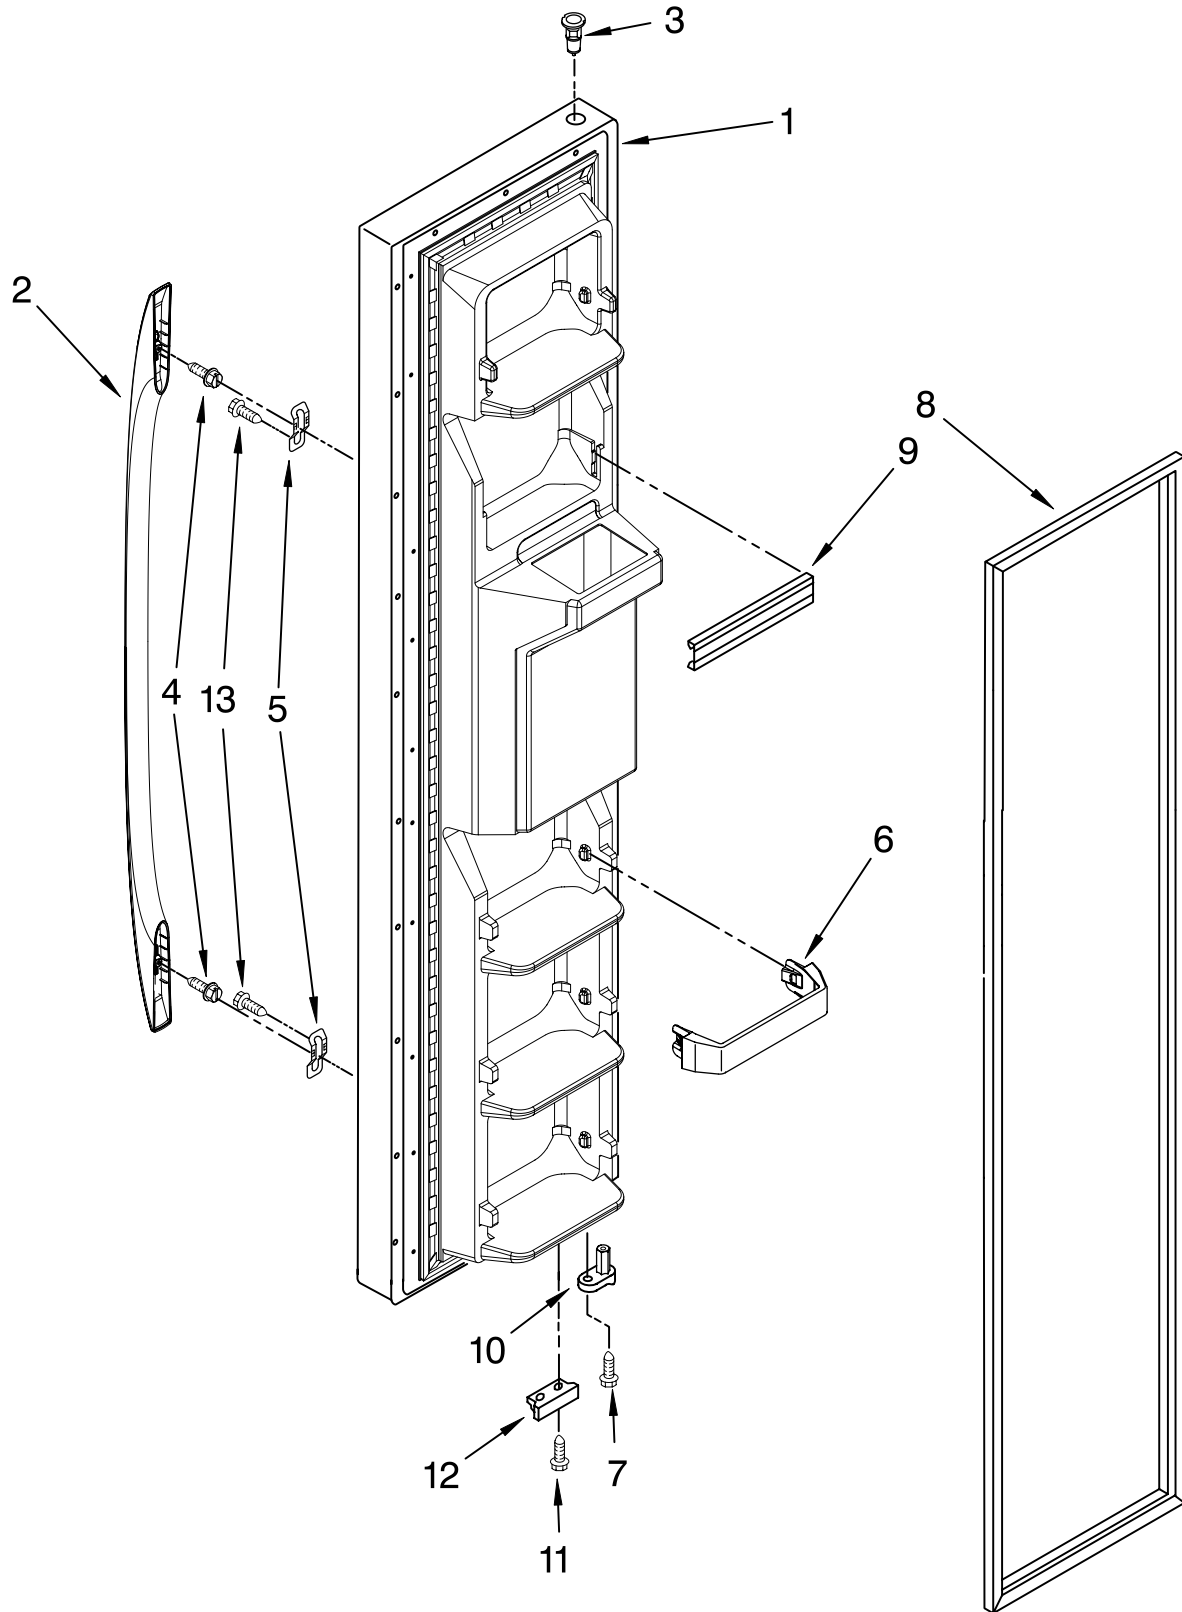

REFRIGERATOR DOOR PARTS

For Models: MSD2274VEW00, MSD2274VEQ00, MSD2274VEB00, MSD2274VEM00, MSD2274VEA00
(White) (Biscuit) (Black) (Monochromatic Stainless) (Monochromatic Satina)

Illus. No.	Part No.	DESCRIPTION
1		Refrigerator Door (Includes Item 6)
	W10202773	White
	W10202775	Biscuit
	W10202774	Black
	W10202777	Stainless
	W10202776	Satina
2	2256101	Door, Compartment
3	W10184500	Screw
4	2304235	Door Bin (3)
5	2255411	Clip
6		Door Gasket, Magnetic
	2309600	Mist Beige
	2309653	Black
	2327161	Apollo Grey
7		Handle
	W10170745	White
	W10170748	Biscuit
	W10170746	Black
	W10170739	Stainless & Satina
8	2308091	Thimble-Top
9	2182178	Door Closer, Upper Cam
10	489420	Screw
11		Bracket, Door Stop
	2206629	Chrome
	2206629B	Black
12	W10170766	Nameplate
13	2309941	Trivet, Shelf
14	3400012	Screw
15	W10129563	Screw

FOR ORDERING INFORMATION REFER TO PARTS PRICE LIST

FREEZER DOOR PARTS

For Models: MSD2274VEW00, MSD2274VEQ00, MSD2274VEB00, MSD2274VEM00, MSD2274VEA00
(White) (Biscuit) (Black) (Monochromatic Stainless) (Monochromatic Satina)

FOR ORDERING INFORMATION REFER TO PARTS PRICE LIST