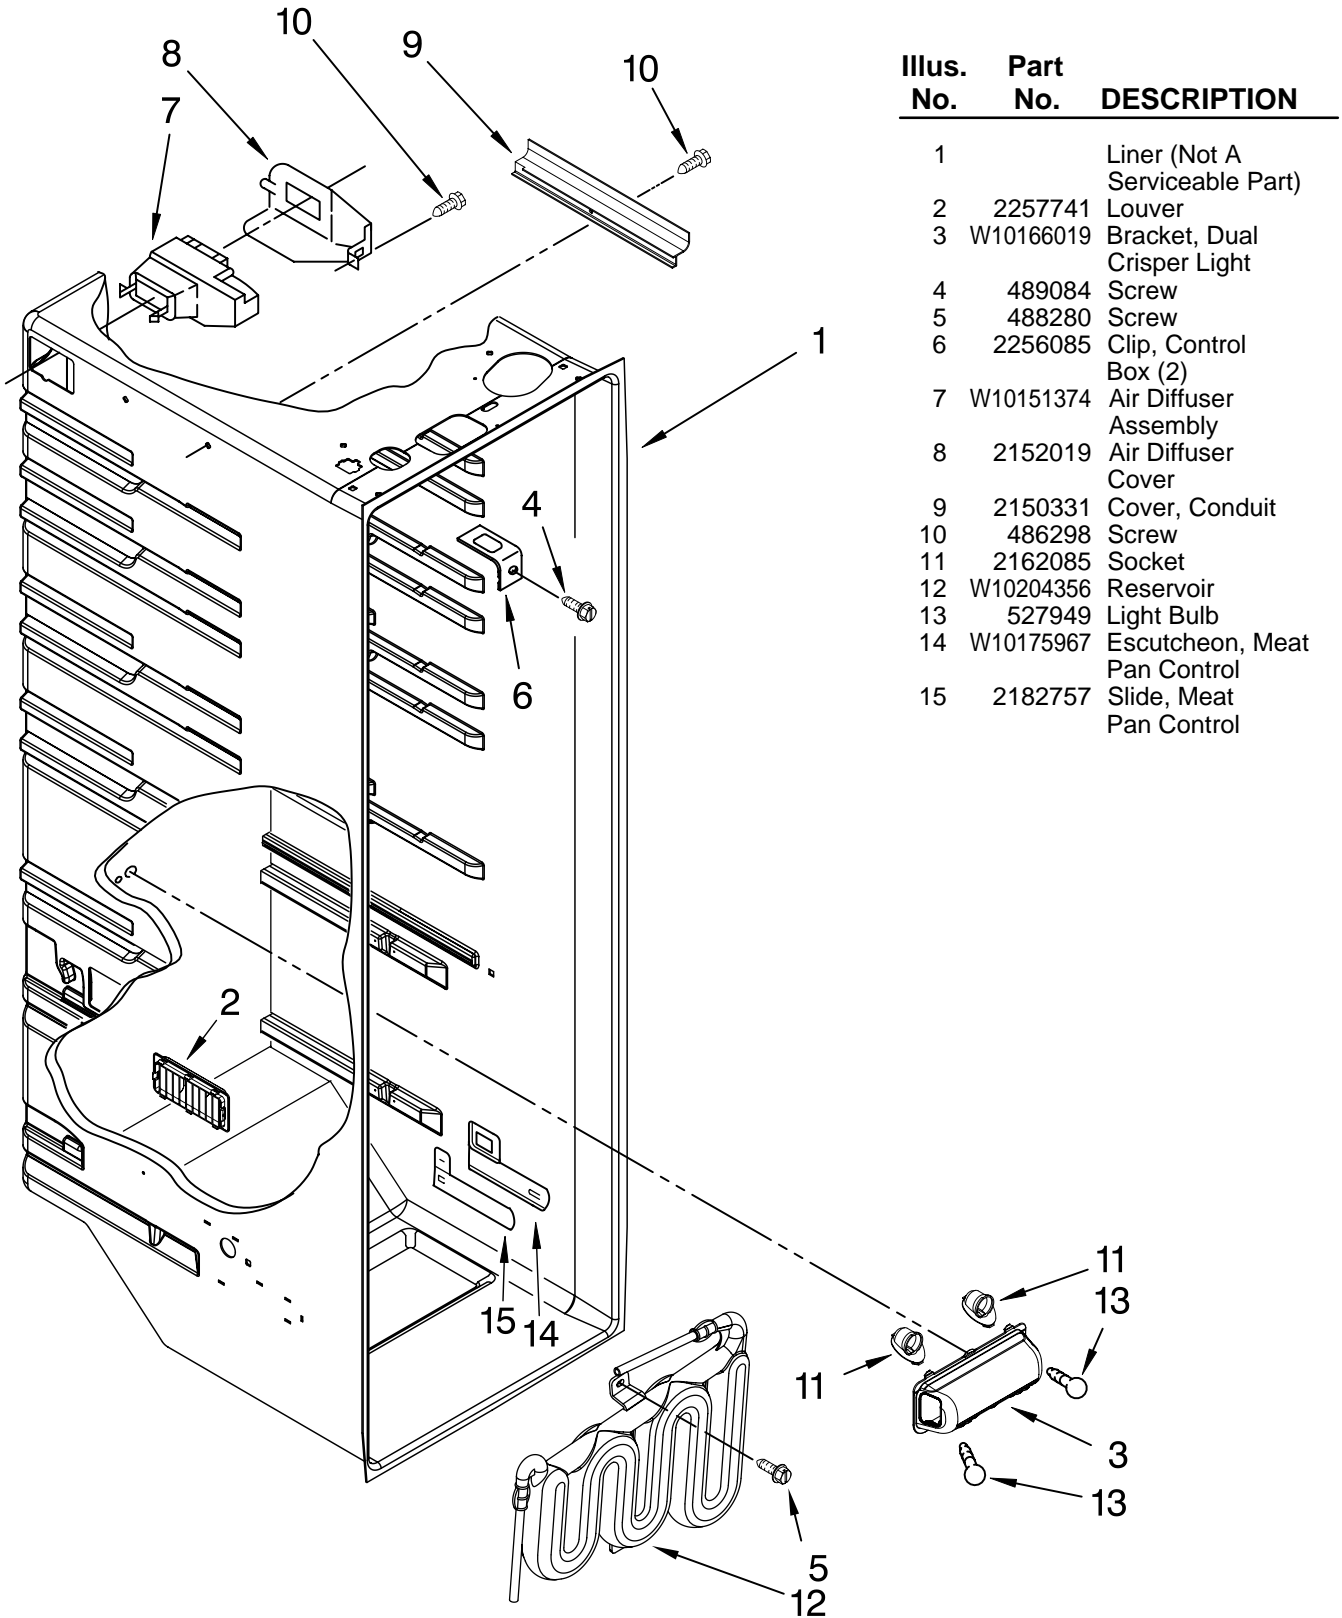

REFRIGERATOR LINER PARTS

For Models: MSD2274VEW00, MSD2274VEQ00, MSD2274VEB00, MSD2274VEM00, MSD2274VEA00
(White) (Biscuit) (Black) (Monochromatic Stainless) (Monochromatic Satina)

Illus. No.	Part No.	DESCRIPTION
1		Liner (Not A Serviceable Part)
2	2257741	Louver
3	W10166019	Bracket, Dual Crisper Light
4	489084	Screw
5	488280	Screw
6	2256085	Clip, Control Box (2)
7	W10151374	Air Diffuser Assembly
8	2152019	Air Diffuser Cover
9	2150331	Cover, Conduit
10	486298	Screw
11	2162085	Socket
12	W10204356	Reservoir
13	527949	Light Bulb
14	W10175967	Escutcheon, Meat Pan Control
15	2182757	Slide, Meat Pan Control

FOR ORDERING INFORMATION REFER TO PARTS PRICE LIST