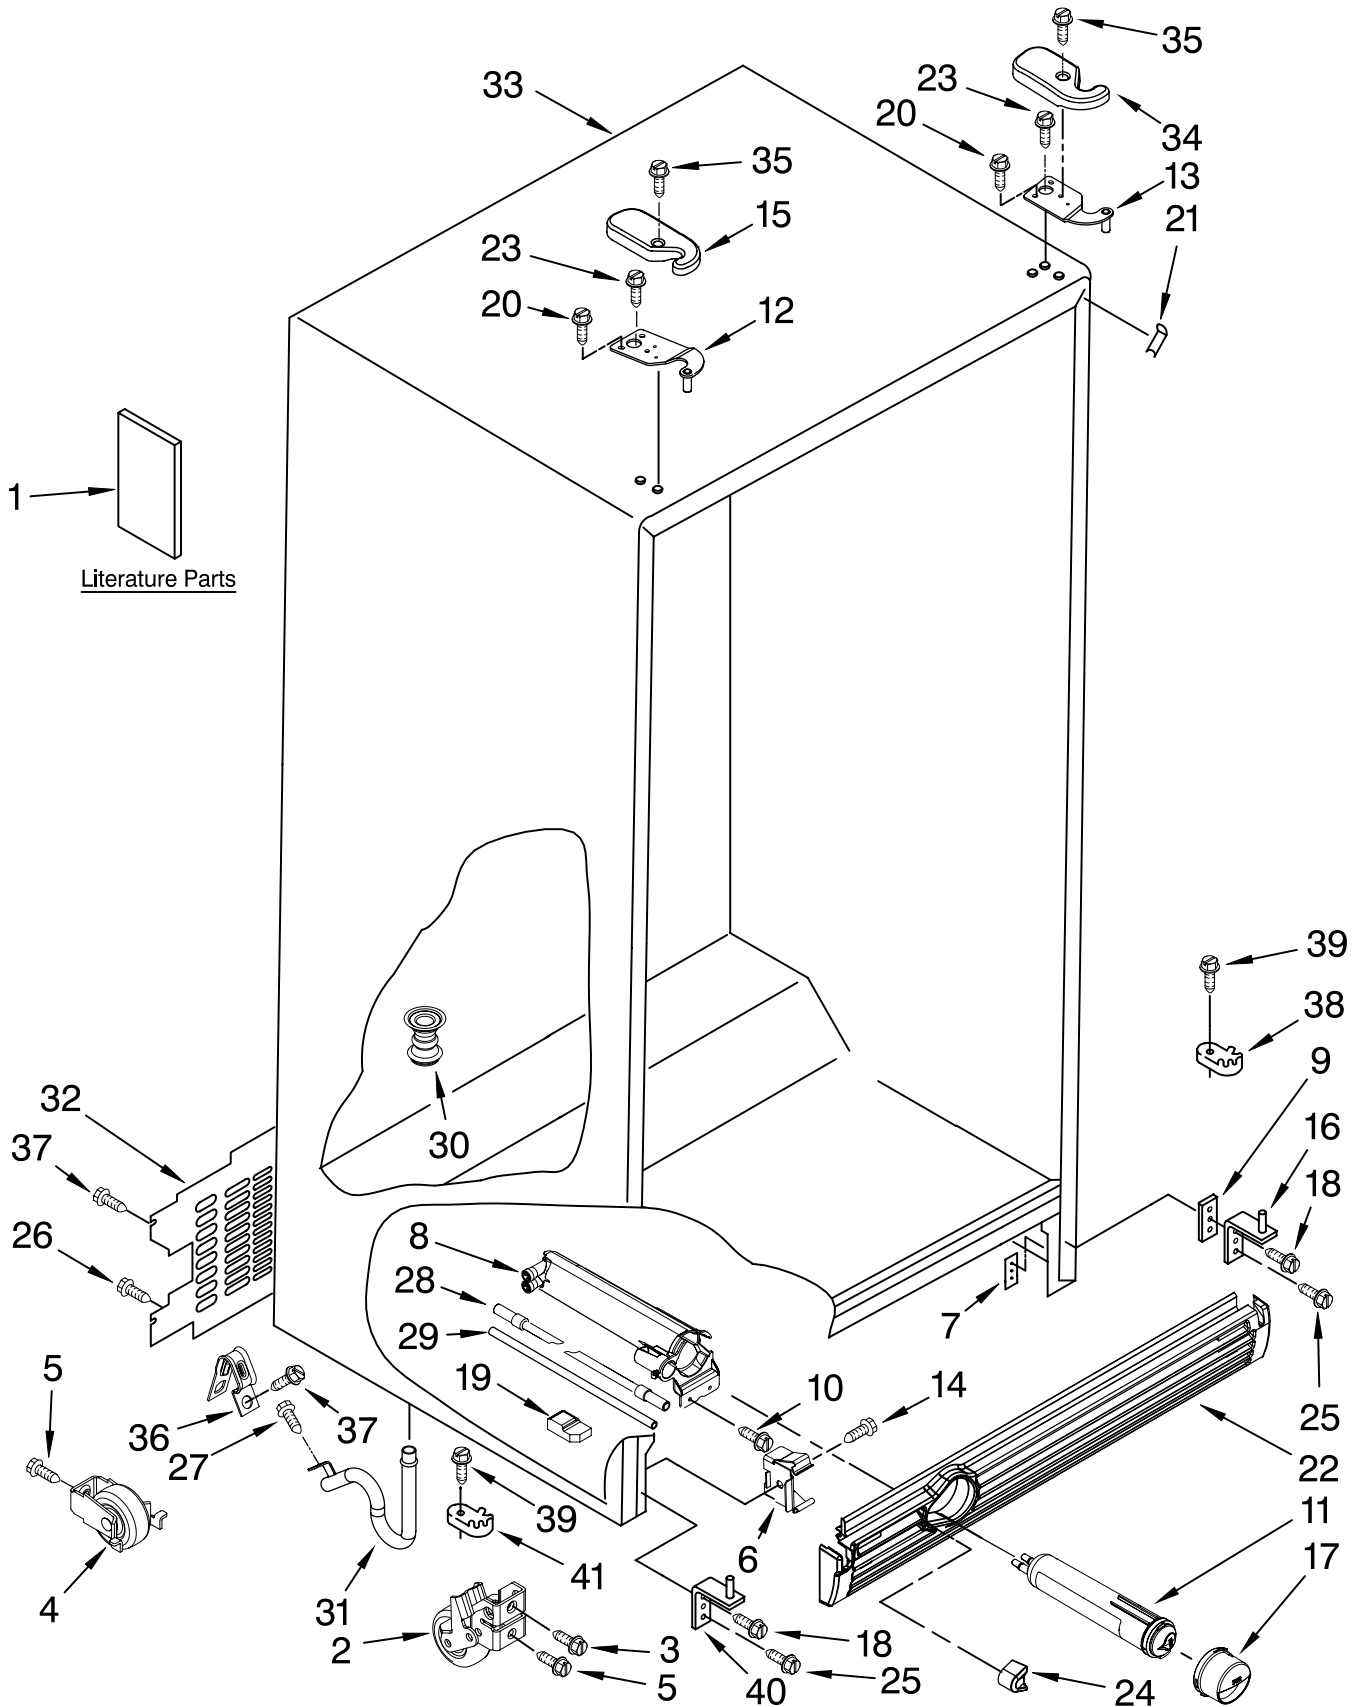

For Models: MSD2274VEW00, MSD2274VEQ00, MSD2274VEB00, MSD2274VEM00, MSD2274VEA00

(White)

(Biscuit)

(Black) (Monochromatic Stainless) (Monochromatic Satina)

FOR ORDERING INFORMATION REFER TO PARTS PRICE LIST

CABINET PARTS

For Models: MSD2274VEW00, MSD2274VEQ00, MSD2274VEB00, MSD2274VEM00, MSD2274VEA00
(White) (Biscuit) (Black) (Monochromatic Stainless) (Monochromatic Satina)

Illus. No.	Part No.	DESCRIPTION	Illus. No.	Part No.	DESCRIPTION	Illus. No.	Part No.	DESCRIPTION
1		Literature Parts	16	2217075	Hinge Bottom (2)	25	3400103	Screw (2)
	W10214488	Use & Care Guide	17		Cap, Water Filter	26	489290	Screw
	W10235230	Service & Wiring Sheet		2260502W	White	27	489464	Screw
	W10180071	Energy Label		2260502T	Biscuit	28	2319867	Tube, Filter Inlet
	W10180407	Instruction Sheet, Door Removal		2260502B	Black	29	2255012	Tube, Filter Outlet
	628370	Modular Ice maker Service Sheet	18	3400113	Screw (4)	30	2304888	Drain Fitting
2	2174748	Front Roller (2)	19	2260519	Block, Housing Support	31	W10153550	Extension Tube
3	3400517	Screw	20	3400858	Screw	32	2188734	Cover, Unit
4	2196236	Roller (Rear) (2)	21		Filler, Wrapper	33		Cabinet (Not A Serviceable Part)
5	489427	Screw		2201014	White	34		Hinge Cover
6	2155013	Clip, Grille		2200926	Biscuit		W10138576	White
7	2304249	Screw Plate (2)		2201017	Black		W10138578	Biscuit
8	W10121138	Housing, Water Filter		2254507	Apollo Grey		W10138577	Black
9	2209697	Shim (2)	22		Grille		W10138579	Apollo Grey
10	489500	Screw (2)		W10197249	White	35	8281227	Screw
11	4396841	Water Filter		W10197251	Biscuit	36	549193	Clamp, Service Cord
12	2203770	Hinge Top (FC)		W10197250	Black	37	489084	Screw
13	2203771	Hinge, Top (RC)		W10202905	Midnight Grey	38	2155311	Door Closer, Lower Cam (2)
14	488500	Screw	23	489497	Screw	39	489483	Screw (2)
15		Hinge Cover	24		Button, Water Filter	40	2323833	Hinge Bottom FC
	W10138581	White		2260503W	White	41	2223751	Door Closer Lower Cam (FC)
	W10138583	Biscuit		2260503T	Biscuit			
	W10138582	Black		2260503B	Black			
	W10138584	Apollo Grey		2260503MG	Midnight Grey			

FOR ORDERING INFORMATION REFER TO PARTS PRICE LIST