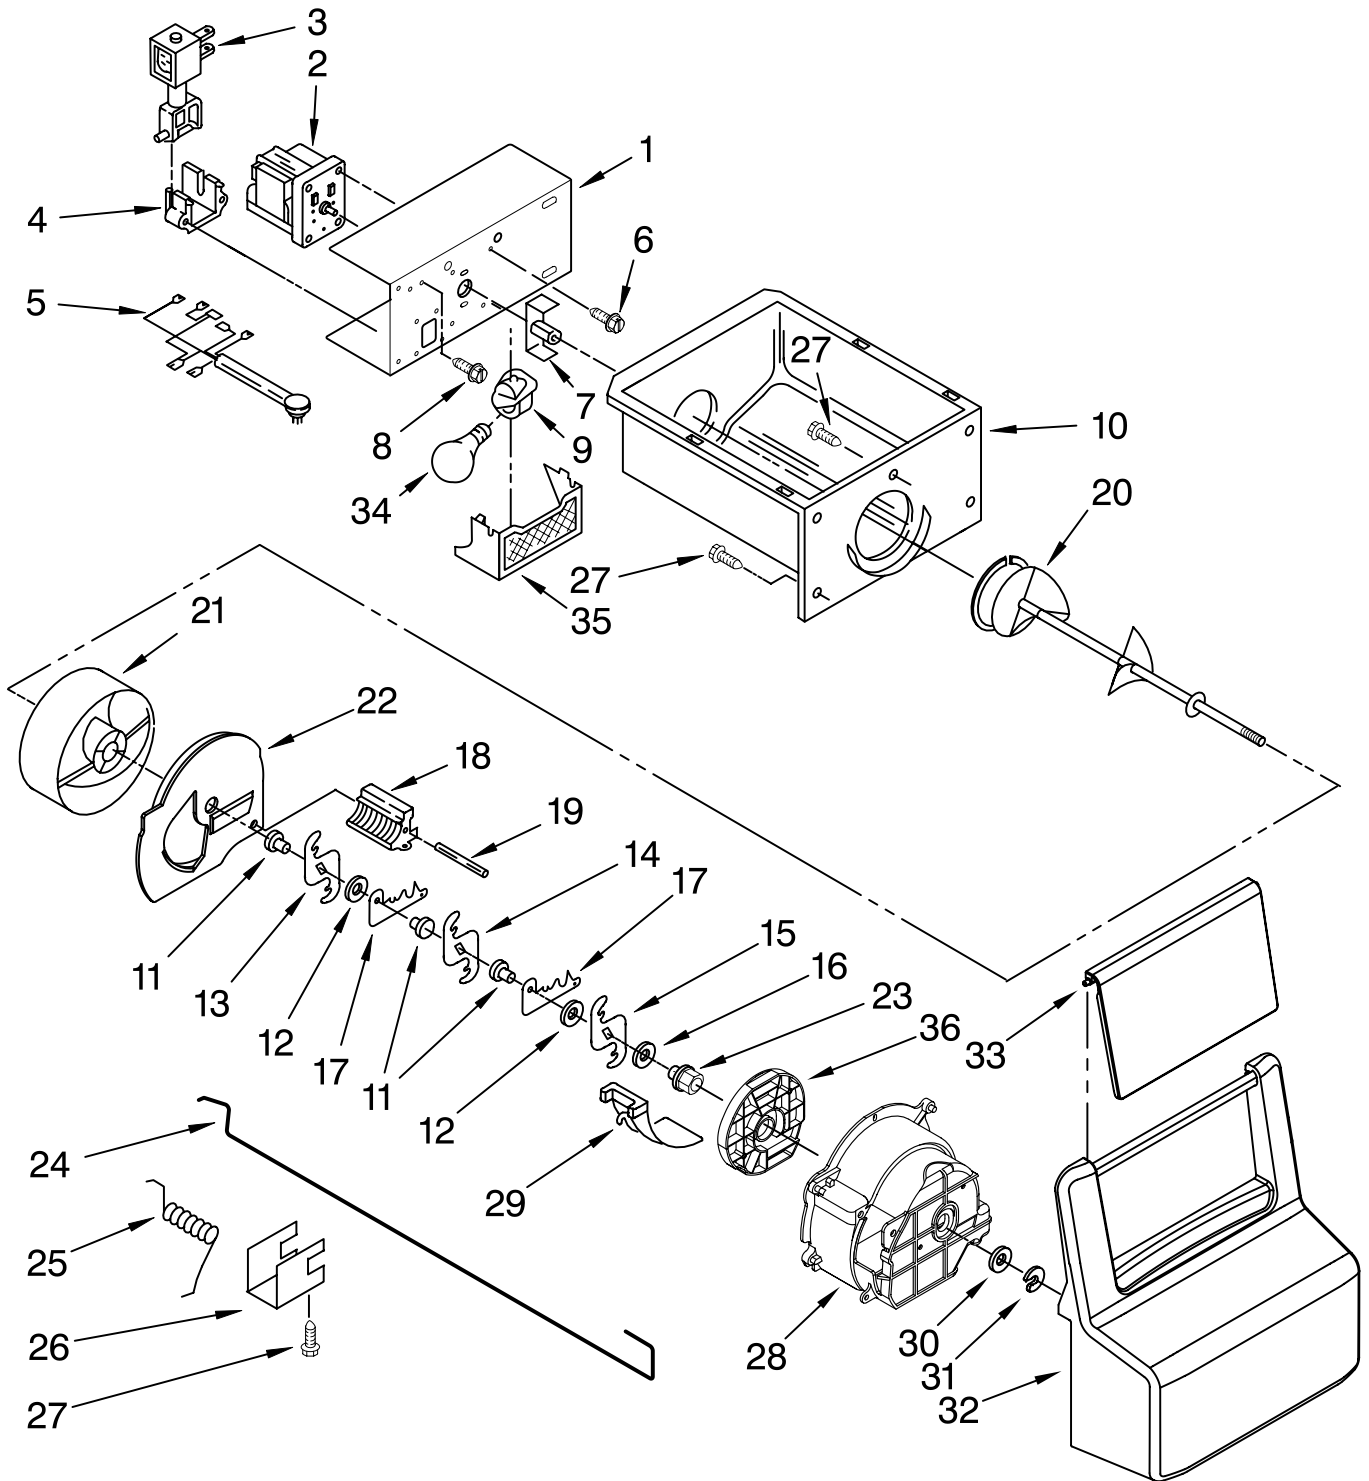

MOTOR AND ICE CONTAINER PARTS

For Models: MSD2274VEW00, MSD2274VEQ00, MSD2274VEB00, MSD2274VEM00, MSD2274VEA00
(White) (Biscuit) (Black) (Monochromatic Stainless) (Monochromatic Satina)

FOR ORDERING INFORMATION REFER TO PARTS PRICE LIST

MOTOR AND ICE CONTAINER PARTS

For Models: MSD2274VEW00, MSD2274VEQ00, MSD2274VEB00, MSD2274VEM00, MSD2274VEA00
(White) (Biscuit) (Black) (Monochromatic Stainless) (Monochromatic Satina)

Illus. No.	Part No.	DESCRIPTION
1	2254588	Bracket, Motor
2	W10181208	Motor, Dispenser
3	2152713	Solenoid Assembly
4	2149100	Guide, Solenoid
5	2325303	Wiring Assembly, Ice Dispenser
6	489399	Screw (6)
7	W10169511	Coupling, Motor
8	489478	Screw
9	2162085	Socket, Light
10	W10138193	Ice Container
11	W10189661	Spacer, Step (3)
12	W10189658	Spacer, Flat (2)
13	2257022	Blade, Rotary
14	2257023	Blade, Rotary
15	2257024	Blade, Rotary
16	W10189660	Washer, Plain
17	W10181990	Blade, Fixed (2)
18	W10189708	Block, Blade
19	489229	Roll Pin
20	2196295	Auger
21	2305377	Drum
22	2171682	Floating Baffle
23	1119018	Nut, Bearing
24	2155231	Control Arm
25	1119020	Spring, Return
26	1119021	Retainer Clip, Rod
27	488886	Screw
28	W10185018	Housing, Crusher
29	1119017	Deflector, Ice
30	489234	Washer, Plain
31	489236	Retainer Ring
32	W10189274	Front Cover, Ice Container
33	W10189277	Ice Door
34	527949	Light Bulb
35	2171706	Light Lens, Dispenser
36	W10138206	Spacer – Crusher Housing
100	W10138196	Ice Container (Complete)

FOR ORDERING INFORMATION REFER TO PARTS PRICE LIST