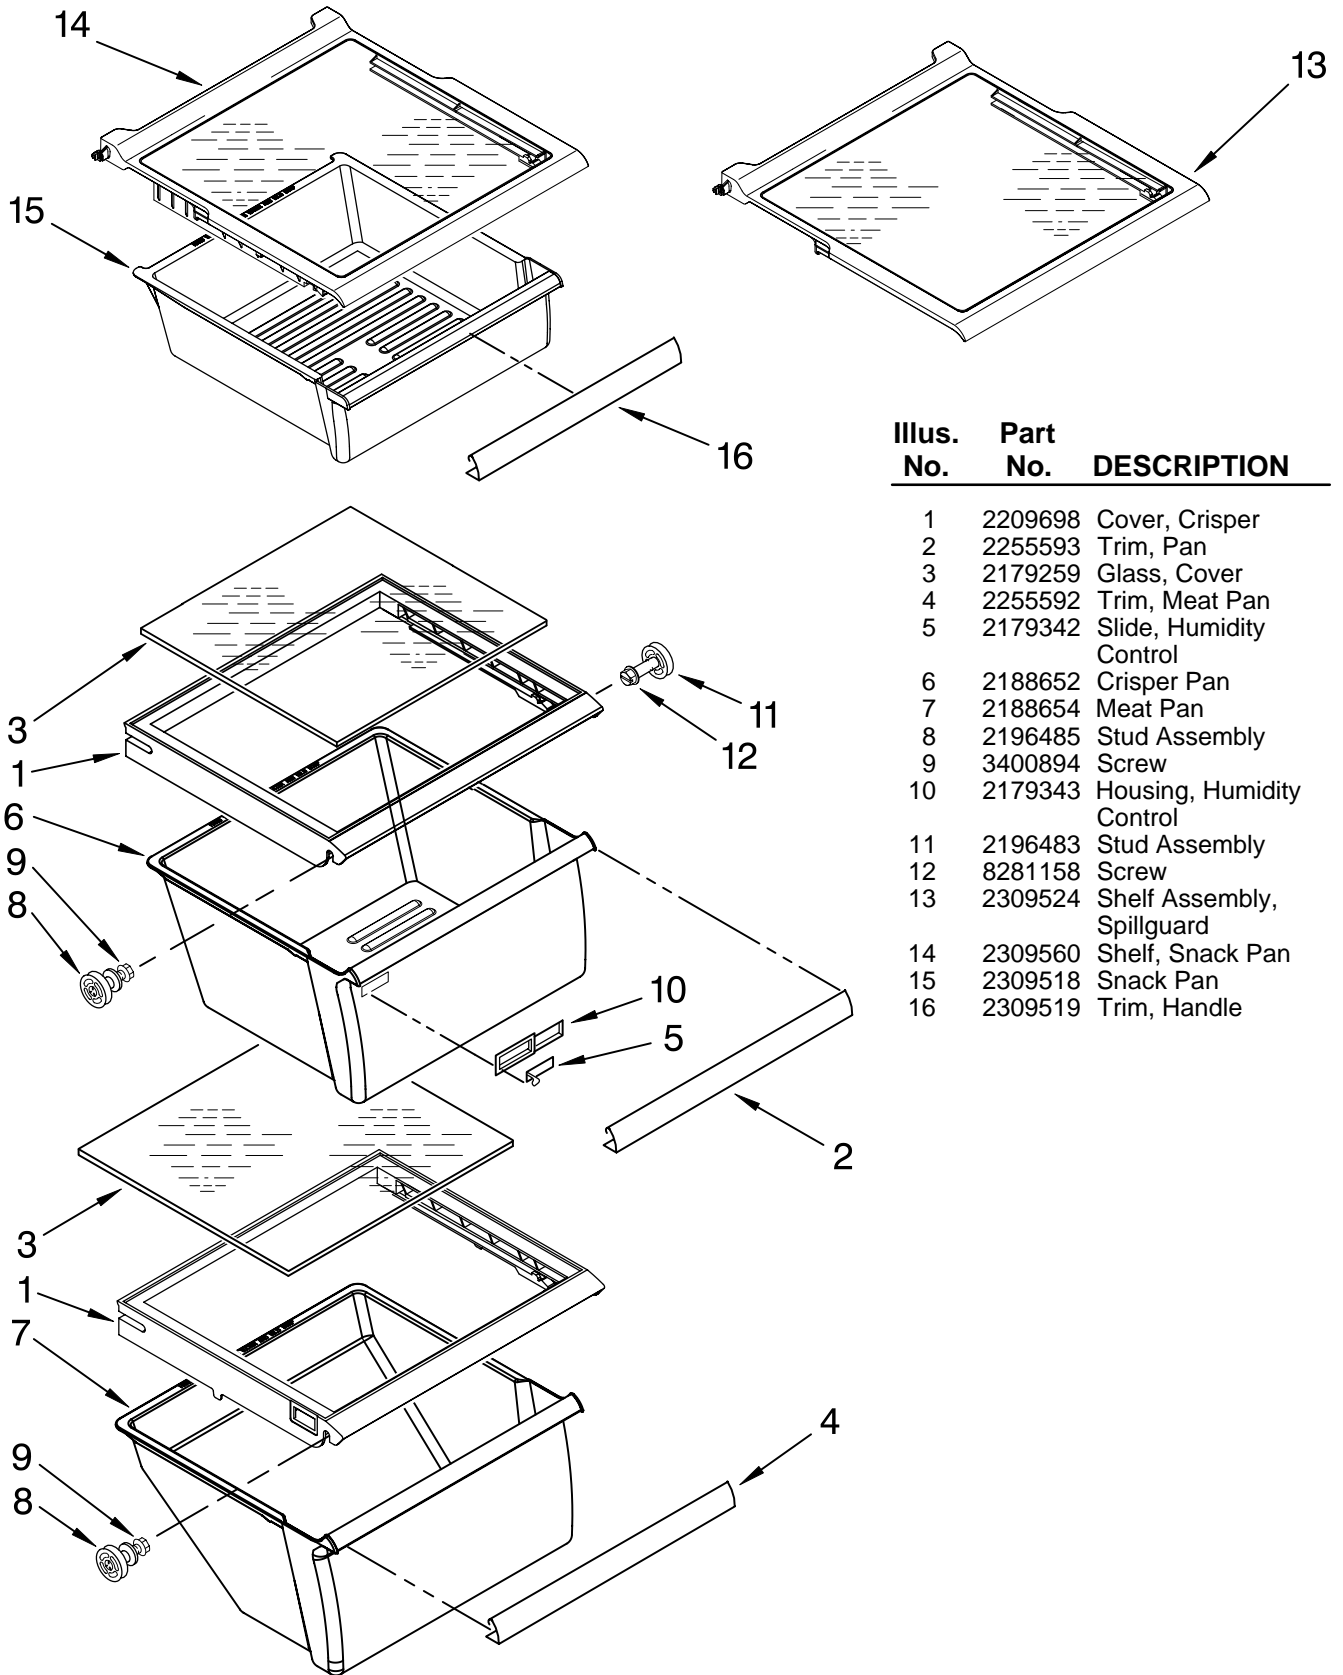

REFRIGERATOR SHELF PARTS

For Models: MSD2274VEW00, MSD2274VEQ00, MSD2274VEB00, MSD2274VEM00, MSD2274VEA00
(White) (Biscuit) (Black) (Monochromatic Stainless) (Monochromatic Satina)

Illus. No.	Part No.	DESCRIPTION
1	2209698	Cover, Crisper
2	2255593	Trim, Pan
3	2179259	Glass, Cover
4	2255592	Trim, Meat Pan
5	2179342	Slide, Humidity Control
6	2188652	Crisper Pan
7	2188654	Meat Pan
8	2196485	Stud Assembly
9	3400894	Screw
10	2179343	Housing, Humidity Control
11	2196483	Stud Assembly
12	8281158	Screw
13	2309524	Shelf Assembly, Spillguard
14	2309560	Shelf, Snack Pan
15	2309518	Snack Pan
16	2309519	Trim, Handle

FOR ORDERING INFORMATION REFER TO PARTS PRICE LIST