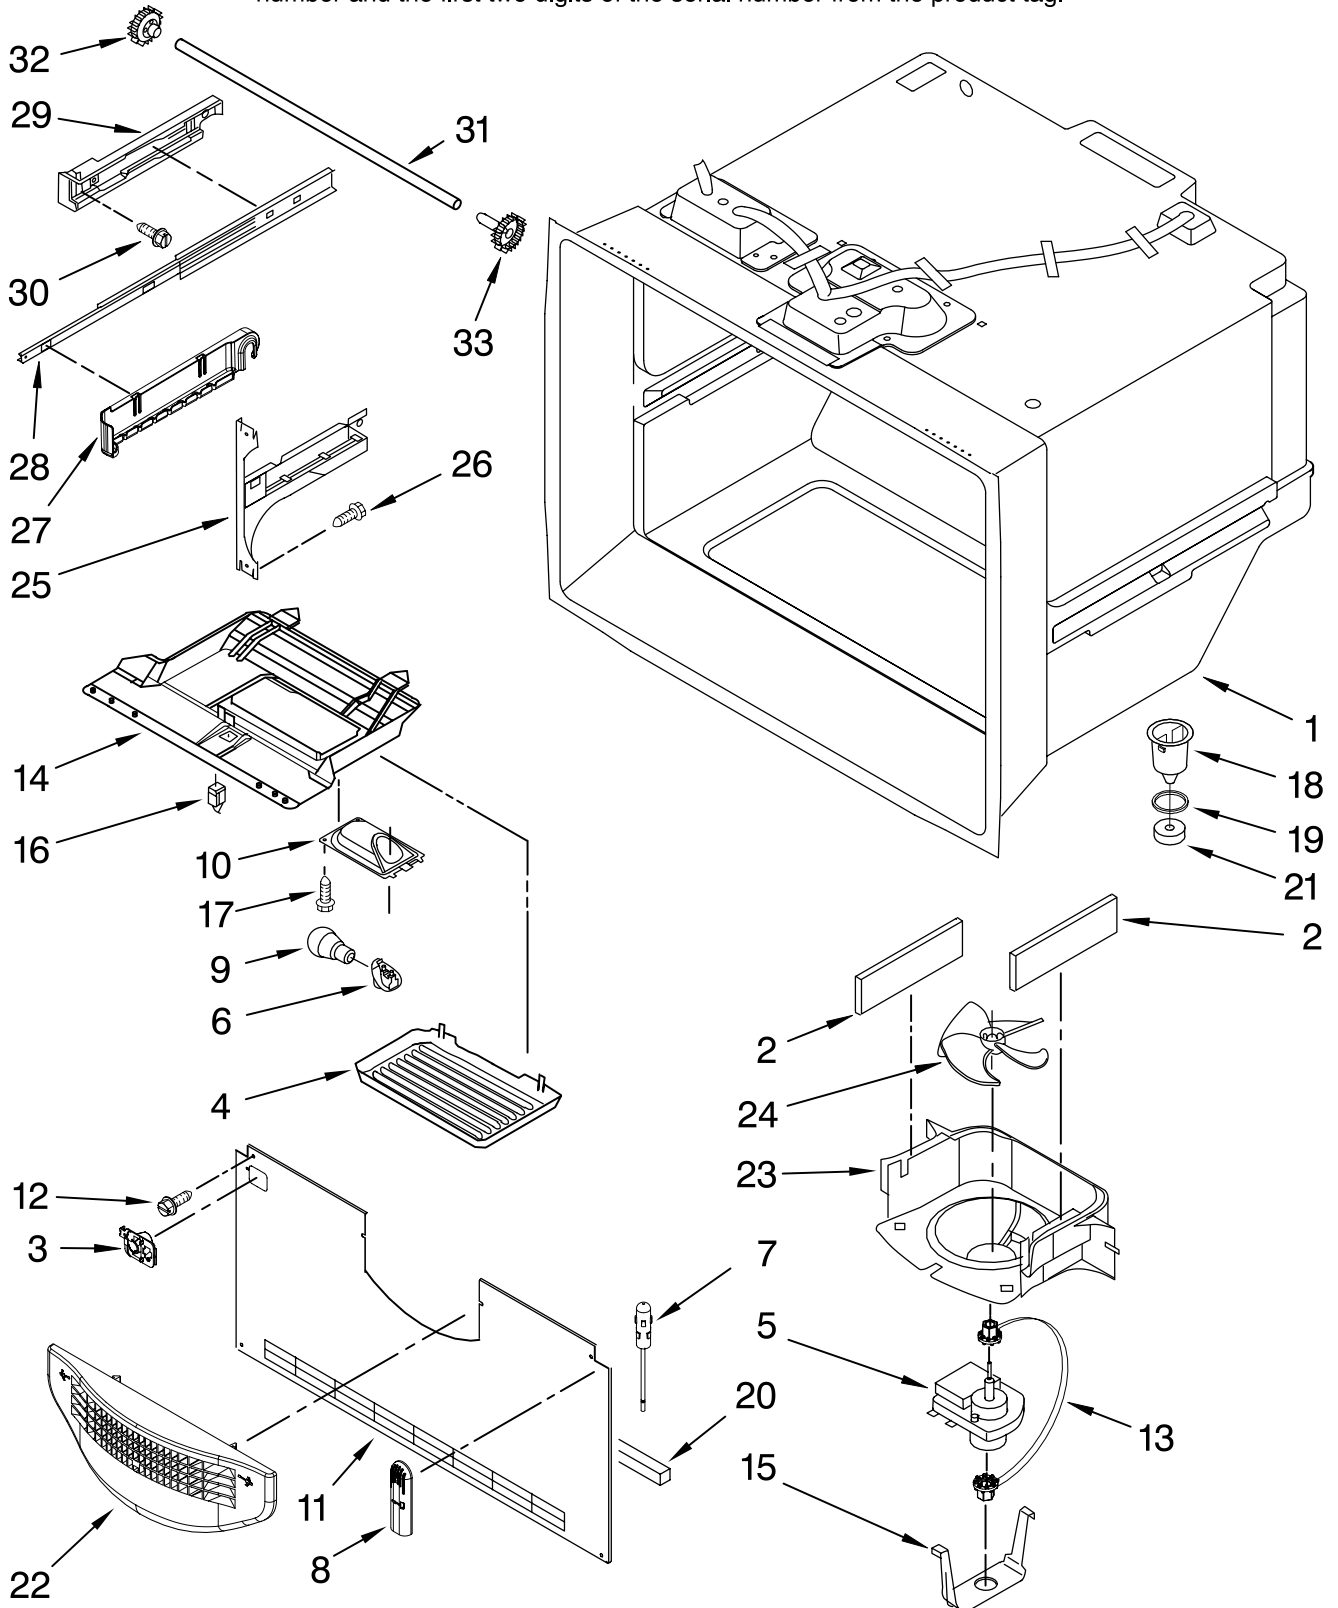

FREEZER LINER PARTS

For Models: MBL2256KES12, MBR2256KES12
(Stainless) (Stainless)

The model(s) number shown may be different than what is printed on the model/serial tag of your product. The number(s) shown combine the model number and the first two digits of the serial number from the product tag.

FOR ORDERING INFORMATION REFER TO PARTS PRICE LIST