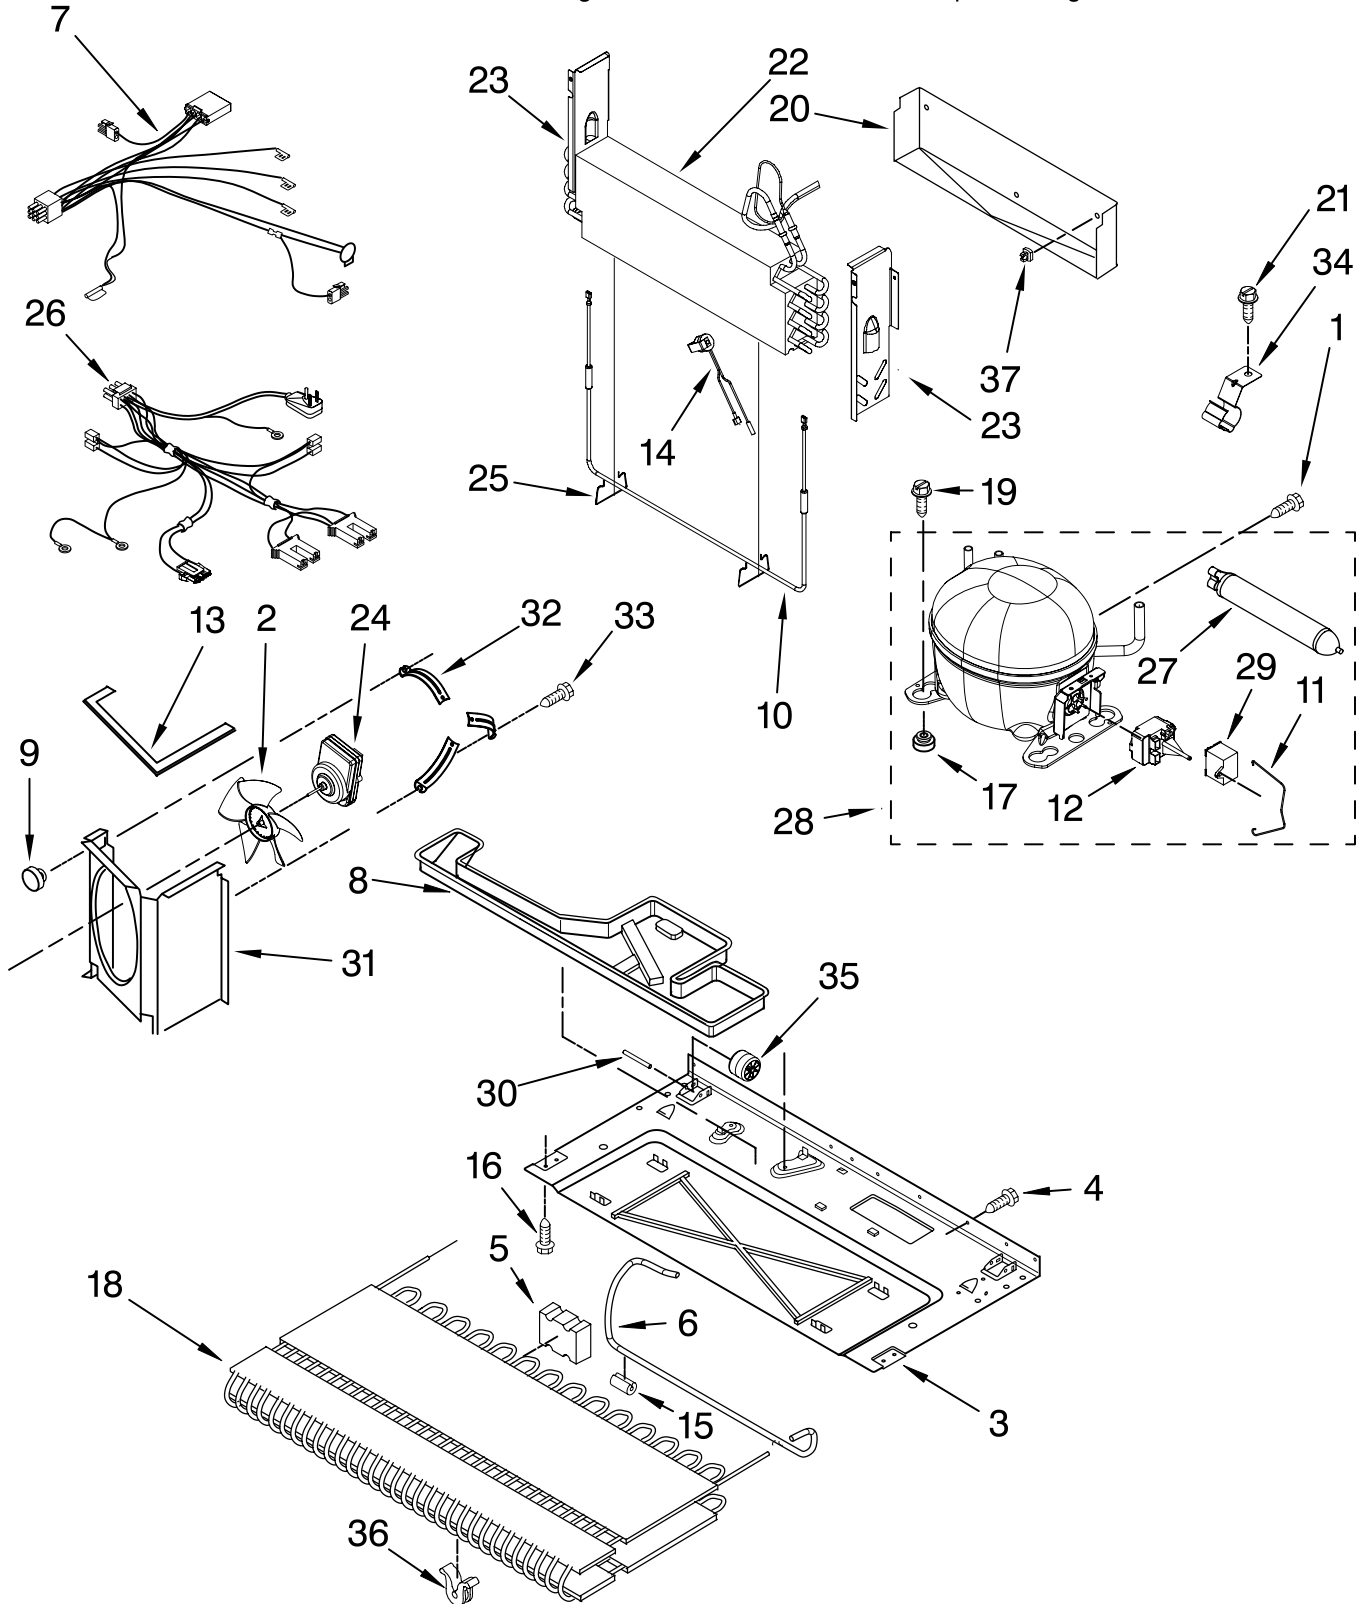

UNIT PARTS

For Models: MBL2256KES12, MBR2256KES12
(Stainless) (Stainless)

The model(s) number shown may be different than what is printed on the model/serial tag of your product. The number(s) shown combine the model number and the first two digits of the serial number from the product tag.

FOR ORDERING INFORMATION REFER TO PARTS PRICE LIST