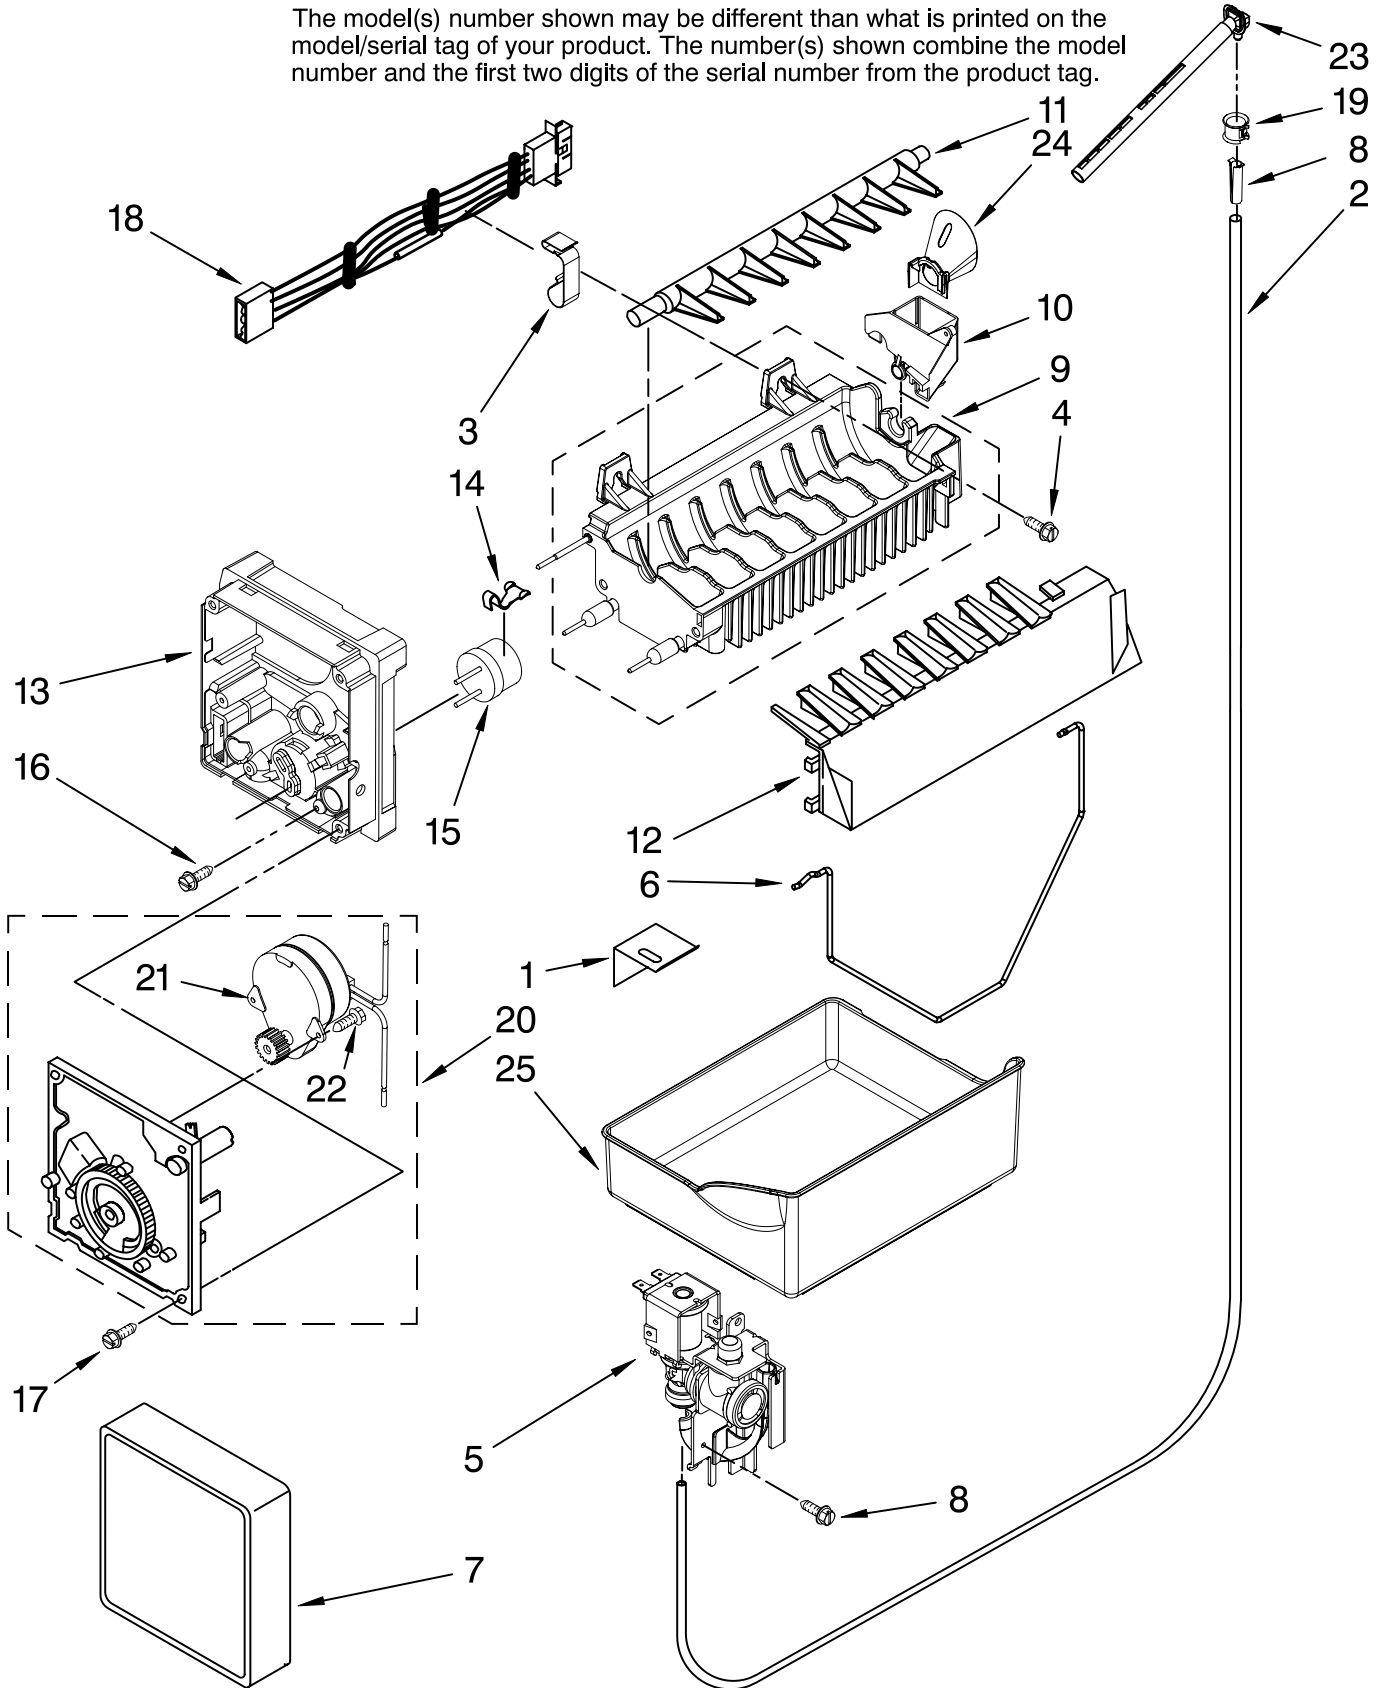

ICEMAKER PARTS

For Models: MBL2256KES12, MBR2256KES12
(Stainless) (Stainless)

The model(s) number shown may be different than what is printed on the model/serial tag of your product. The number(s) shown combine the model number and the first two digits of the serial number from the product tag.

FOR ORDERING INFORMATION REFER TO PARTS PRICE LIST