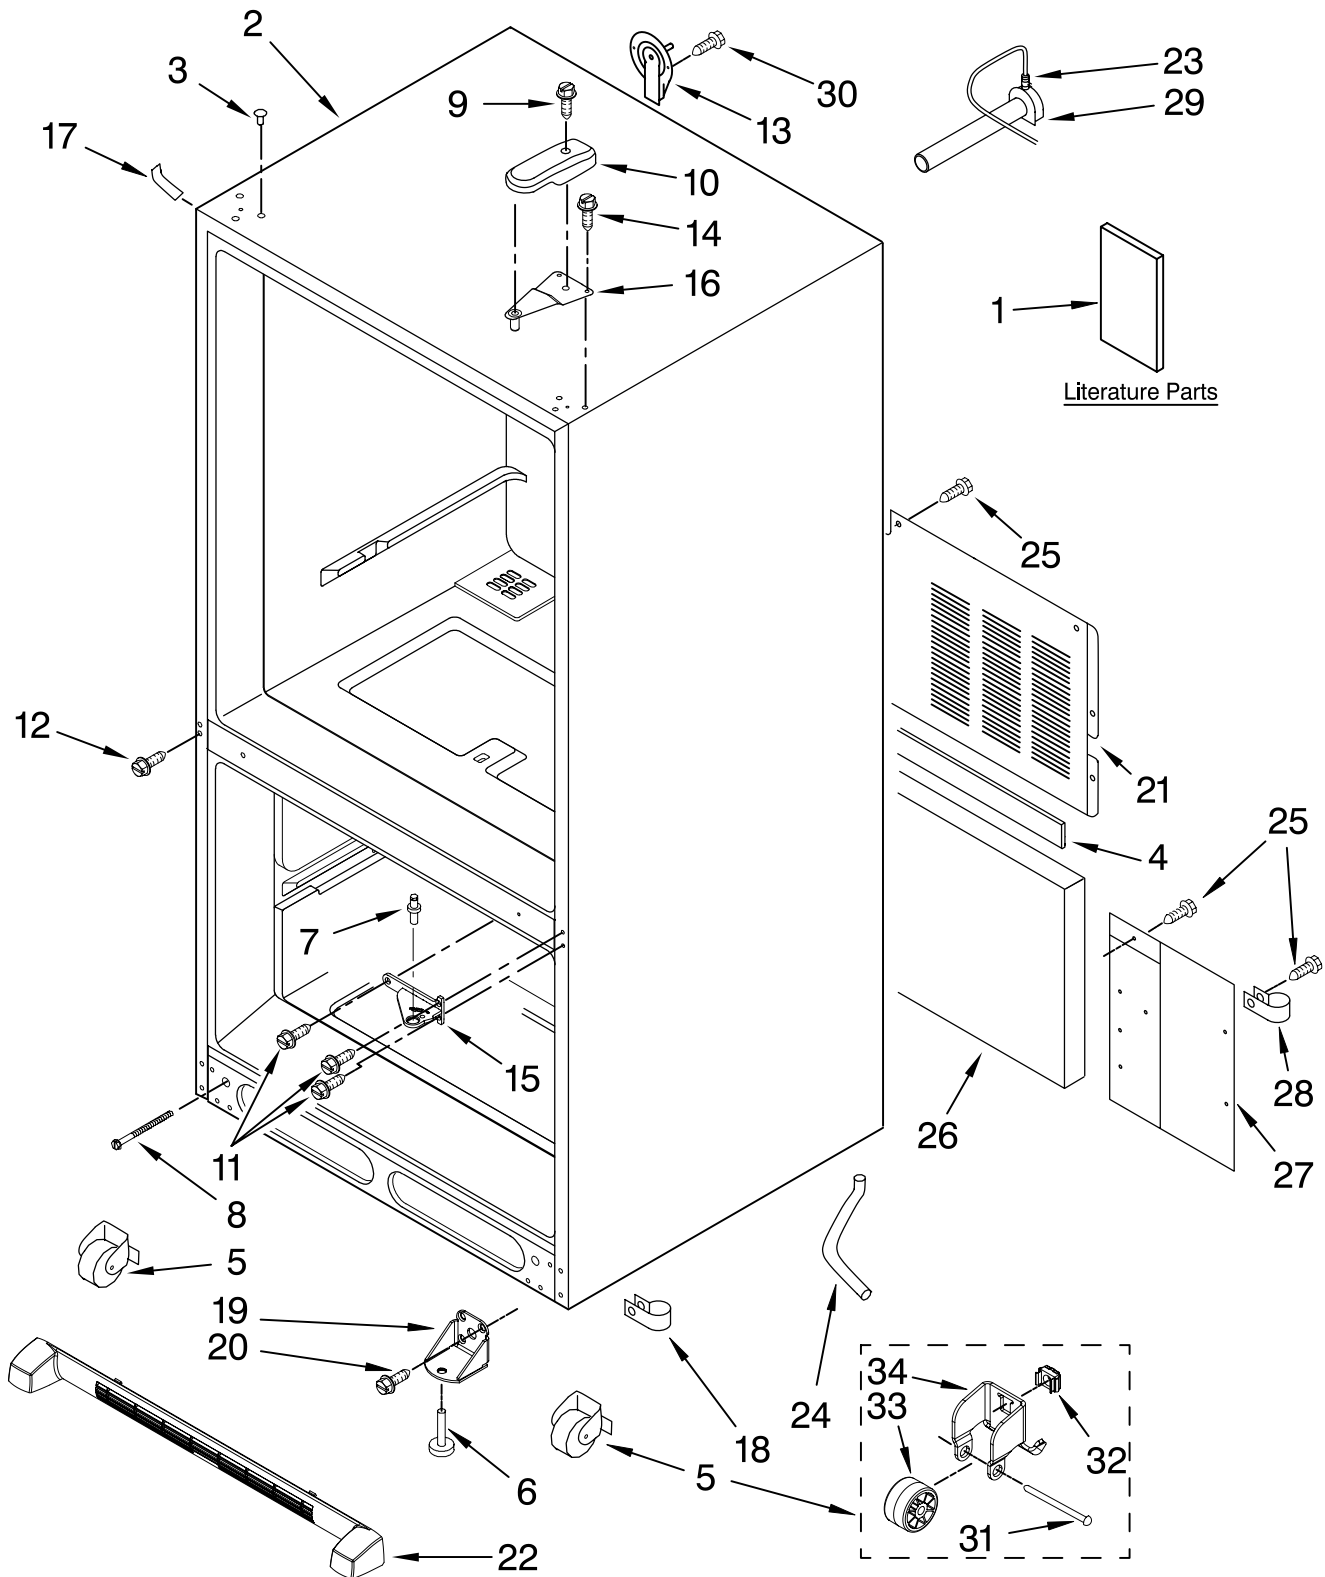

# CABINET PARTS

For Models: MBL2256KES12, MBR2256KES12  
(Stainless) (Stainless)

The model(s) number shown may be different than what is printed on the model/serial tag of your product. The number(s) shown combine the model number and the first two digits of the serial number from the product tag.

Illus. No.	Part No.	DESCRIPTION	Illus. No.	Part No.	DESCRIPTION	Illus. No.	Part No.	DESCRIPTION
1		Literature Parts	9	67006521	Screw	21	67006101	Cover, Unit
	W10137641	Use & Care Guide	10		Cover, Hinge	22		Grille, Toe
	W10123455	Energy Guide		67001012	Black		67006954	Black
	W10165418	Tech Sheet	11	67005822	Screw	23	M0114003	Clip, Speed
2		Cabinet (Not a Servicable Part)	12	67006473	Screw	24	67001066	Tube, Drain
3		Plug, Button (3)	13	67003331	Cover, Water Line	25	67006425	Screw
	M0310731	Black	14	67006303	Screw (3)	26	67003796	Fiber, Acoustic
4	B5759649	Gasket	15		Hinge, Center	27	67001097	Cover, Water Valve
5	67006118	Roller AssY. (2)		67007043	Black	28	M0108105	Clamp, Tube
6	67003868	Foot, Brake	16	12566604ED	Hinge, Top	29	W10137519	Elbow, Fill Tube
7	67006642	Pin, Center Hinge	17		Cover, Corner	30	67006287	Screw
8	67006611	Bolt, Adjusting (Front Roller)		67003485	Black	31	M1205302	Rivet
			18	67001067	Clip, Drain	32	M0286708	Nut, Speed
			19	67007174	Bracket, Foot (2)	33	67005127	Roller
			20	67006564	Screw (4)	34	12456801	Bracket, Roller