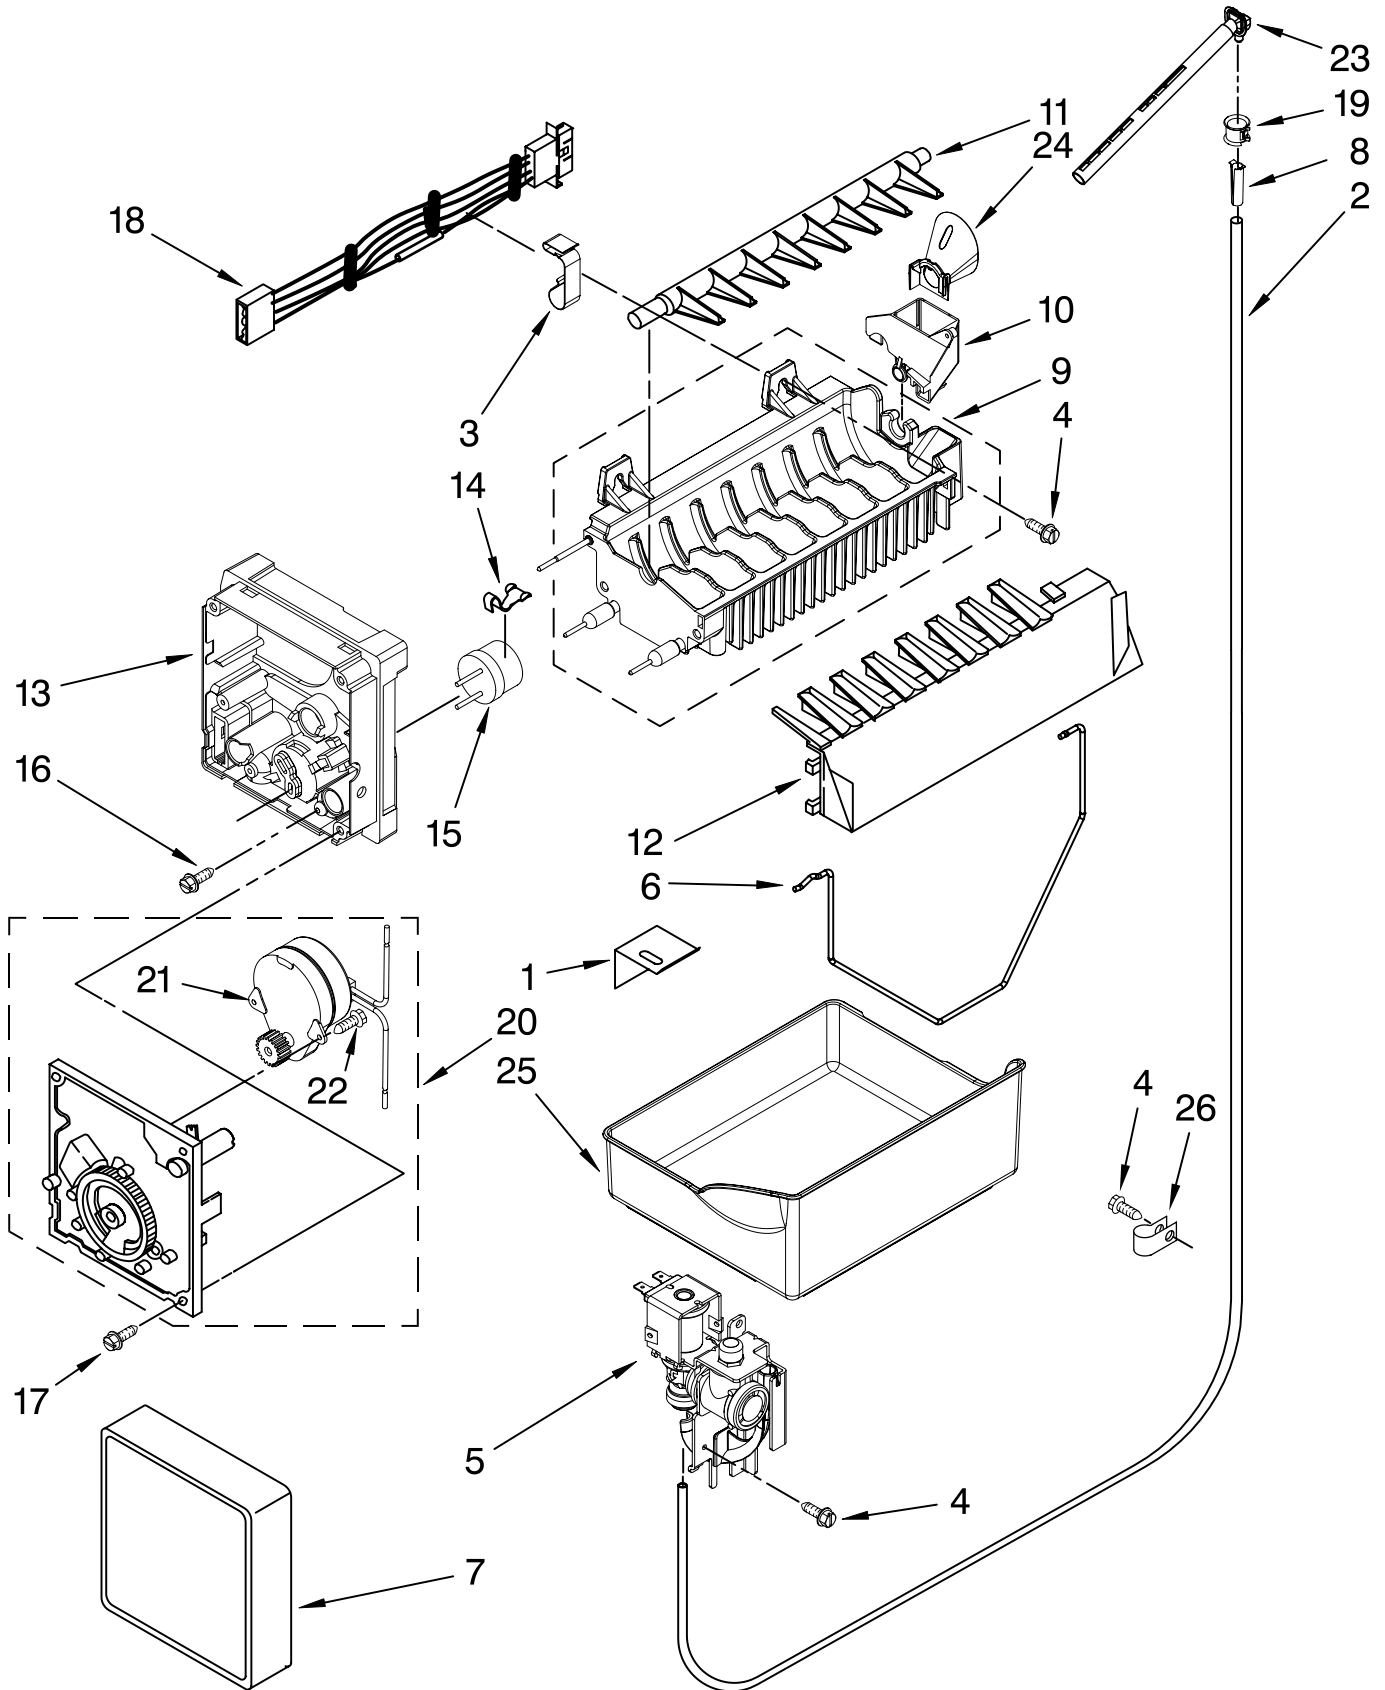

ICEMAKER PARTS

For Models: MBL1956KES5, MBR1956KES5
(Stainless-LH) (Stainless-RH)

FOR ORDERING INFORMATION REFER TO PARTS PRICE LIST

ICEMAKER PARTS

For Models: MBL1956KES5, MBR1956KES5
(Stainless-LH) (Stainless-RH)

<u>Illus.</u>	<u>Part</u>	
<u>No.</u>	<u>No.</u>	<u>DESCRIPTION</u>
1	2256086	Bracket, Ice Maker
2	B5705333SP	Tube, Plastic
3	10526702	Clamp
4	489276	Screw
5	W10219716	Valve-Inlet
6	W10202524	Arm-Shut Off
7	12582501	Cover, Front
8	A3223101SP	Insert, Tube
9	W10122527	Mold & Heater Assembly (Also Order 542638)
10	628515	Cup Water fill
11	627843	Ejector
12	2182124	Ice Stripper
13	2194712	Support
14	2315522	Retainer
15	628397	Thermostat Order 542369 Cement Alumilastic)
16	8533917	Screw
17	489464	Screw
18	D7813011	Harness, Ice Maker
19	M0114003SP	Clip, Speed
20	W10223929	Module Assembly (Includes Items 21 & 22)
21		Motor (Not Available, Order #20)
22	489136	Screw
23	10463203SP	Elbow, Fill Tube
24	12918001	Funnel, Fill Tube
25	12695001V	Pan, Ice
26	M0108107	Clamp-Tube
100	W10190978	Complete Ice Maker

FOR ORDERING INFORMATION REFER TO PARTS PRICE LIST