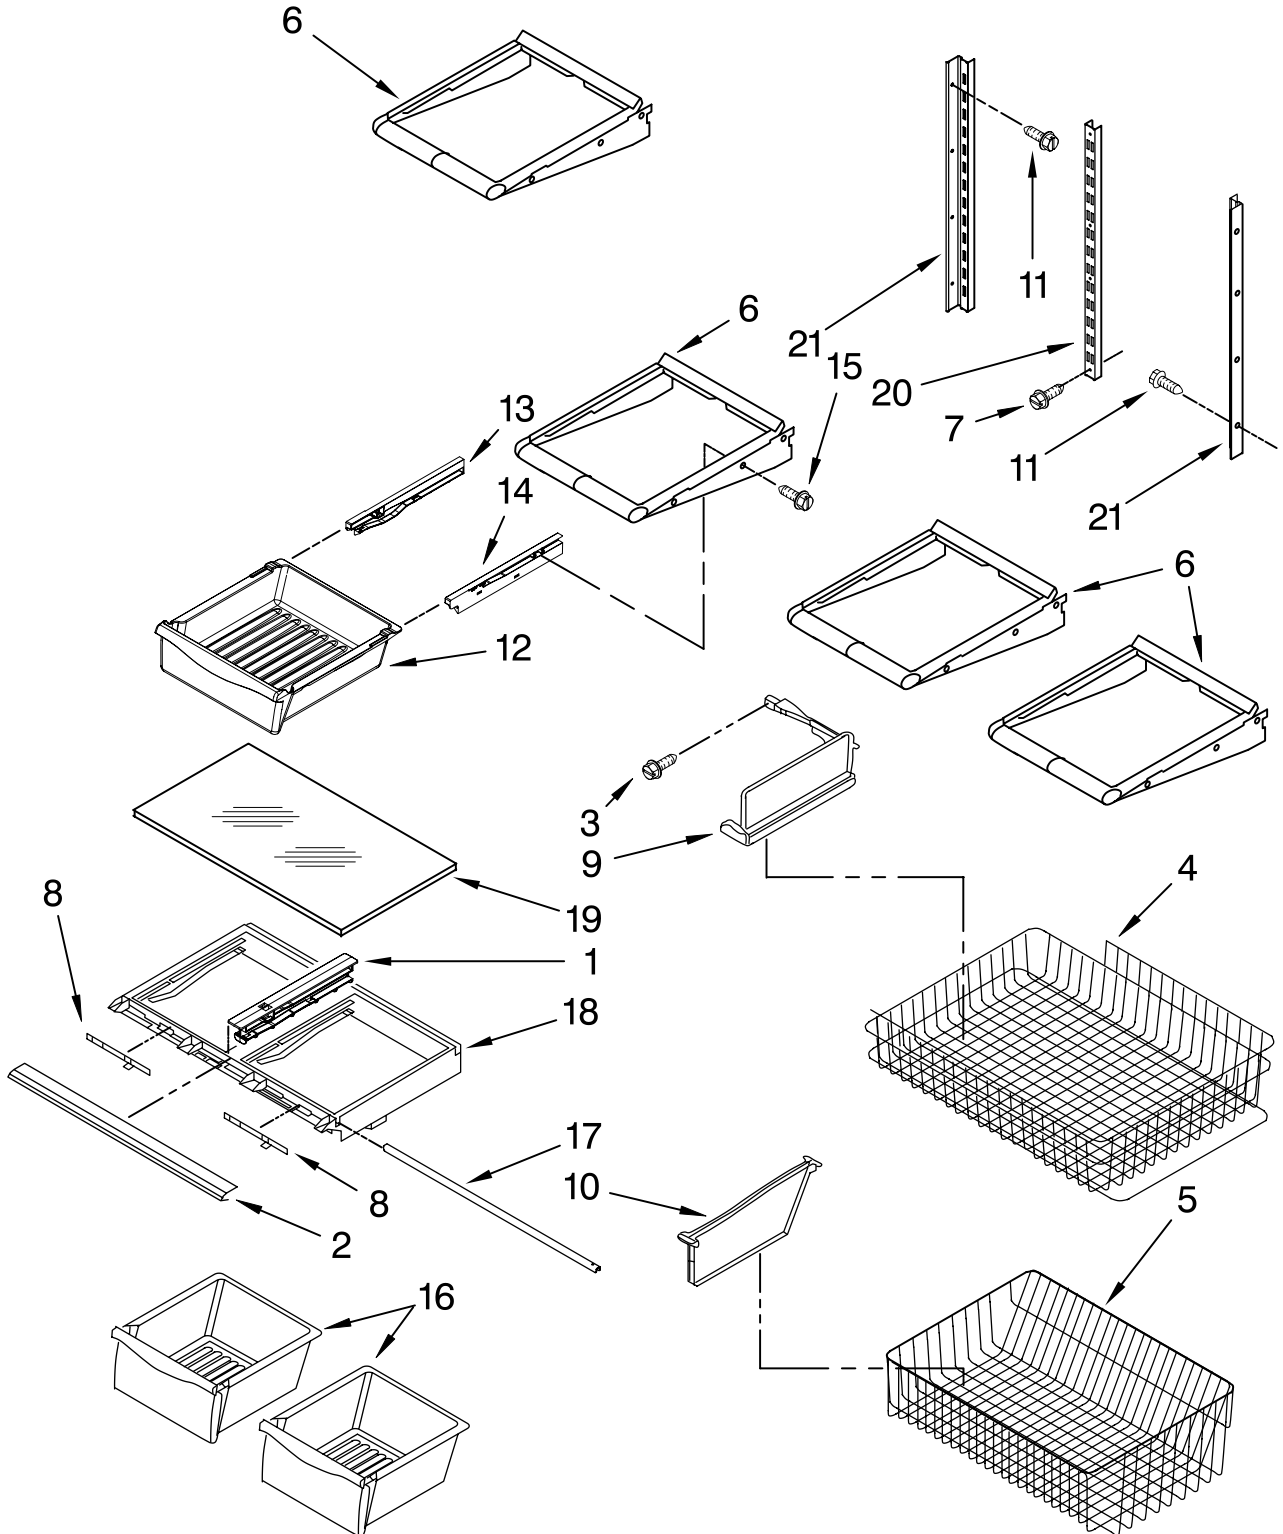

SHELF PARTS

For Models: MBL1956KES5, MBR1956KES5
(Stainless-LH) (Stainless-RH)

FOR ORDERING INFORMATION REFER TO PARTS PRICE LIST

SHELF PARTS

For Models: MBL1956KES5, MBR1956KES5
(Stainless-LH) (Stainless-RH)

Illus. No.	Part No.	DESCRIPTION
1	12530701	Rail, Center Crisper
2	W10231339	Trim, Crisper
3	12990601	Screw
4	12896401	Basket, Freezer (Upper)
5	13016001	Basket, Freezer (Lower)
6	12463608	Shelf (4)
7	12990515	Screw
8	12530805SP	Slide, Humidity Control
9	12693802	Divider, Basket (Upper)
10	12659608	Divider, Basket (Lower)
11	12990513	Screw
12	12656504SP	Pan, Deli
13	12656601SP	Glide, Left
14	12656602SP	Glide, Right
15	12990302SP	Screw, Glide (4)
16	12531305	Pan, Crisper
17	12227302WD	Brace, Crisper
18	12530901SP	Frame, Crisper
19	12204823	Glass, Crisper Cover
20	W10273463	Ladder, Center
21	W10251970	Ladder, Side

FOR ORDERING INFORMATION REFER TO PARTS PRICE LIST