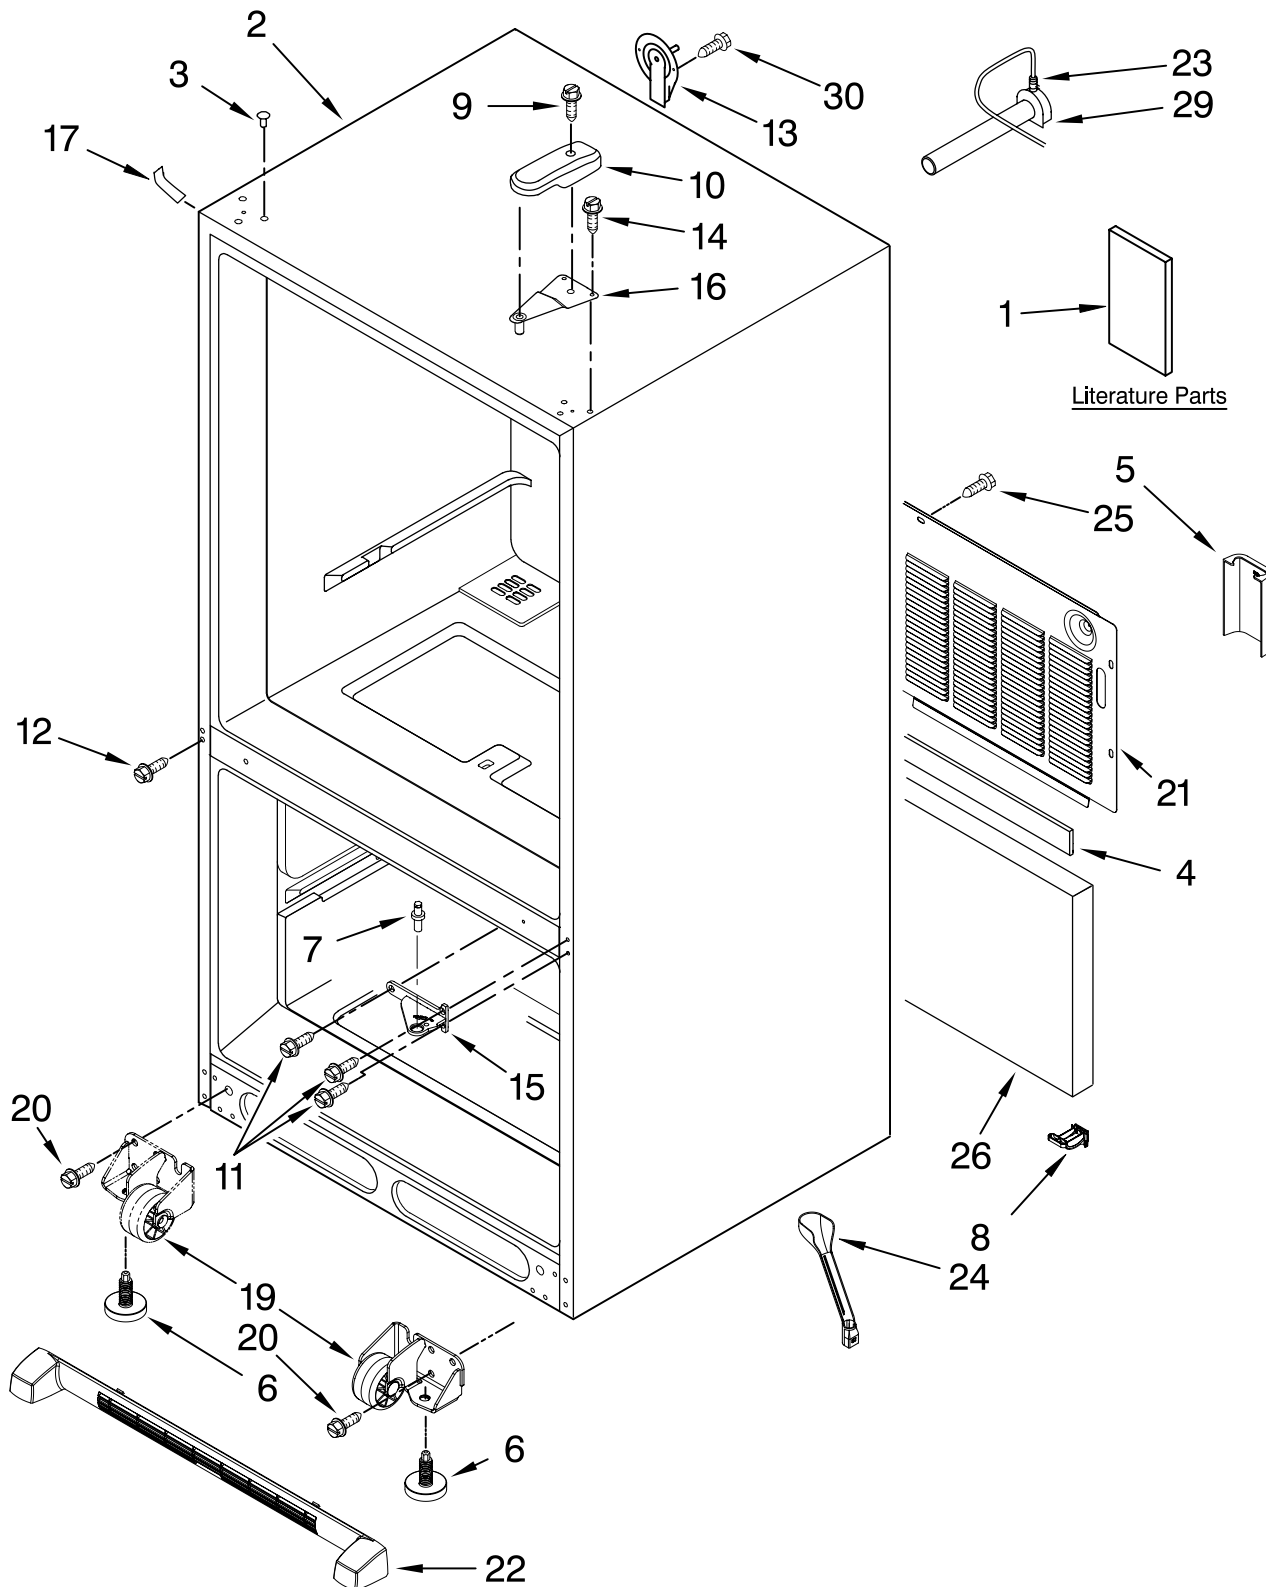

For Models: MBL1956KES5, MBR1956KES5
(Stainless-LH) (Stainless-RH)

FOR ORDERING INFORMATION REFER TO PARTS PRICE LIST

CABINET PARTS

For Models: MBL1956KES5, MBR1956KES5
(Stainless-LH) (Stainless-RH)

Illus. No.	Part No.	DESCRIPTION
1		Literature Parts
	W10175446	Use & Care Guide
	W10183293	Energy Guide
	W10279329	Tech Sheet
2		Cabinet (Not a Servicable Part)
3		Plug, Button (3)
	M0310731	Black
4	B5759655	Gasket
5	W10208592	Guard, Water Valve
6	W10141622	Foot, Brake
7	10351006	Pin, Center Hinge
8	W10216614	Sweep, Water Valve
9	12992602	Screw
10		Cover, Hinge
	12477601B	Black
11	12990101	Screw
12	12990521	Screw
13	12726003	Cover, Water Line
14	12992403	Screw (3)
15		Hinge, Center
	12607104ED	Black
16	12566604ED	Hinge, Top
17		Cover, Corner
	12587703B	Black
19		Roller Assembly
	W10275850	Left
	W10275849	Right
20	12991302	Screw (4)
21	W10210978	Cover, Unit
22		Grille, Toe
	W10236650	Black
23	M0114003SP	Clip, Speed
24	W10210987	Tube, Drain
25	12990511	Screw
26	12820505	Fiber, Acoustic
29	10463203SP	Elbow, Fill Tube
30	12990504	Screw

FOR ORDERING INFORMATION REFER TO PARTS PRICE LIST