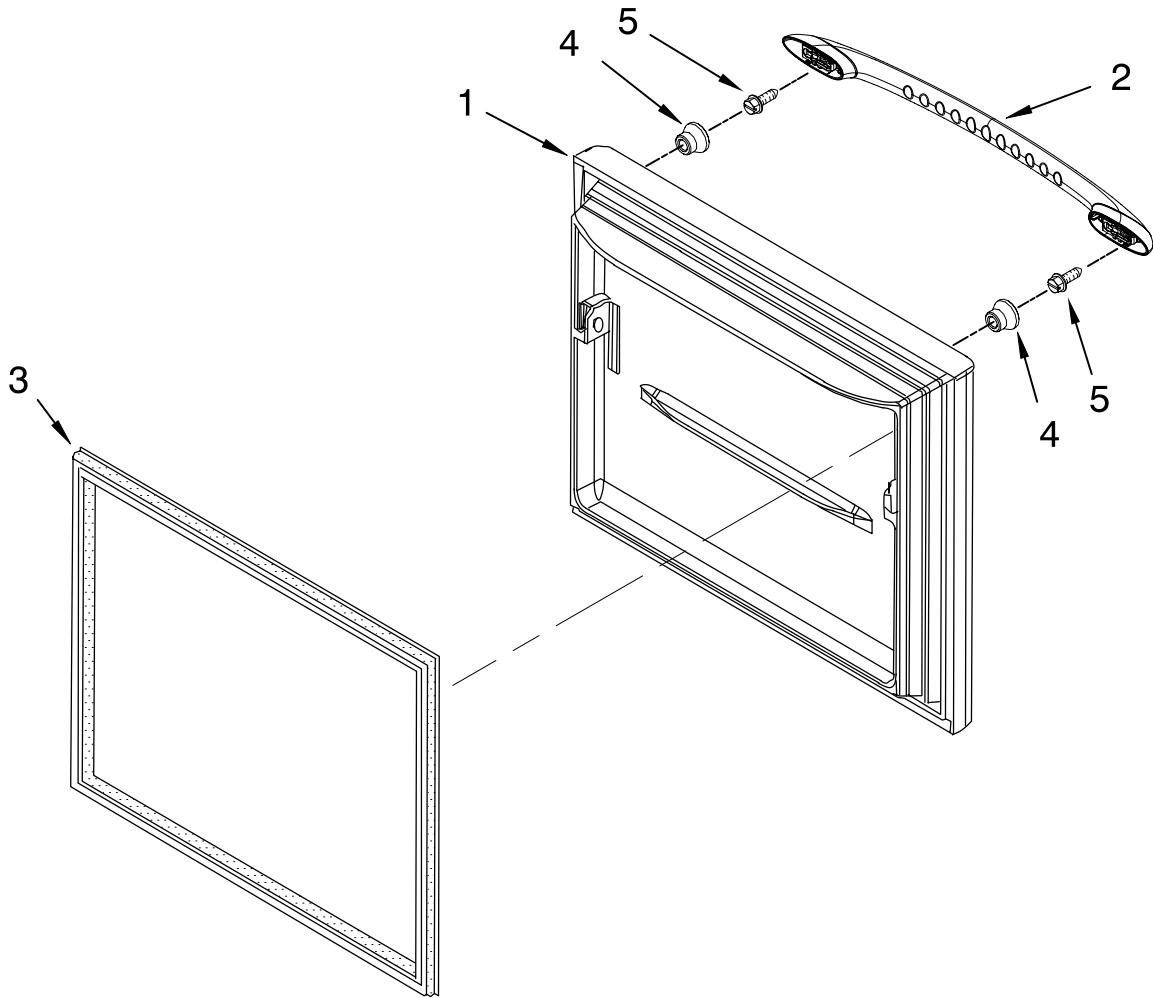

FREEZER DOOR PARTS

For Models: MBL1956KES5, MBR1956KES5
(Stainless-LH) (Stainless-RH)

Illus. No.	Part No.	DESCRIPTION
1	13092260SQ	Door, Freezer Stainless Steel
2	W10291144	Handle, Door Stainless
3	W10164033	Gasket, Door Black
4	13001201	Handle-Mount-(2)
5	12991703	Screw-Flat-(2)

FOR ORDERING INFORMATION REFER TO PARTS PRICE LIST