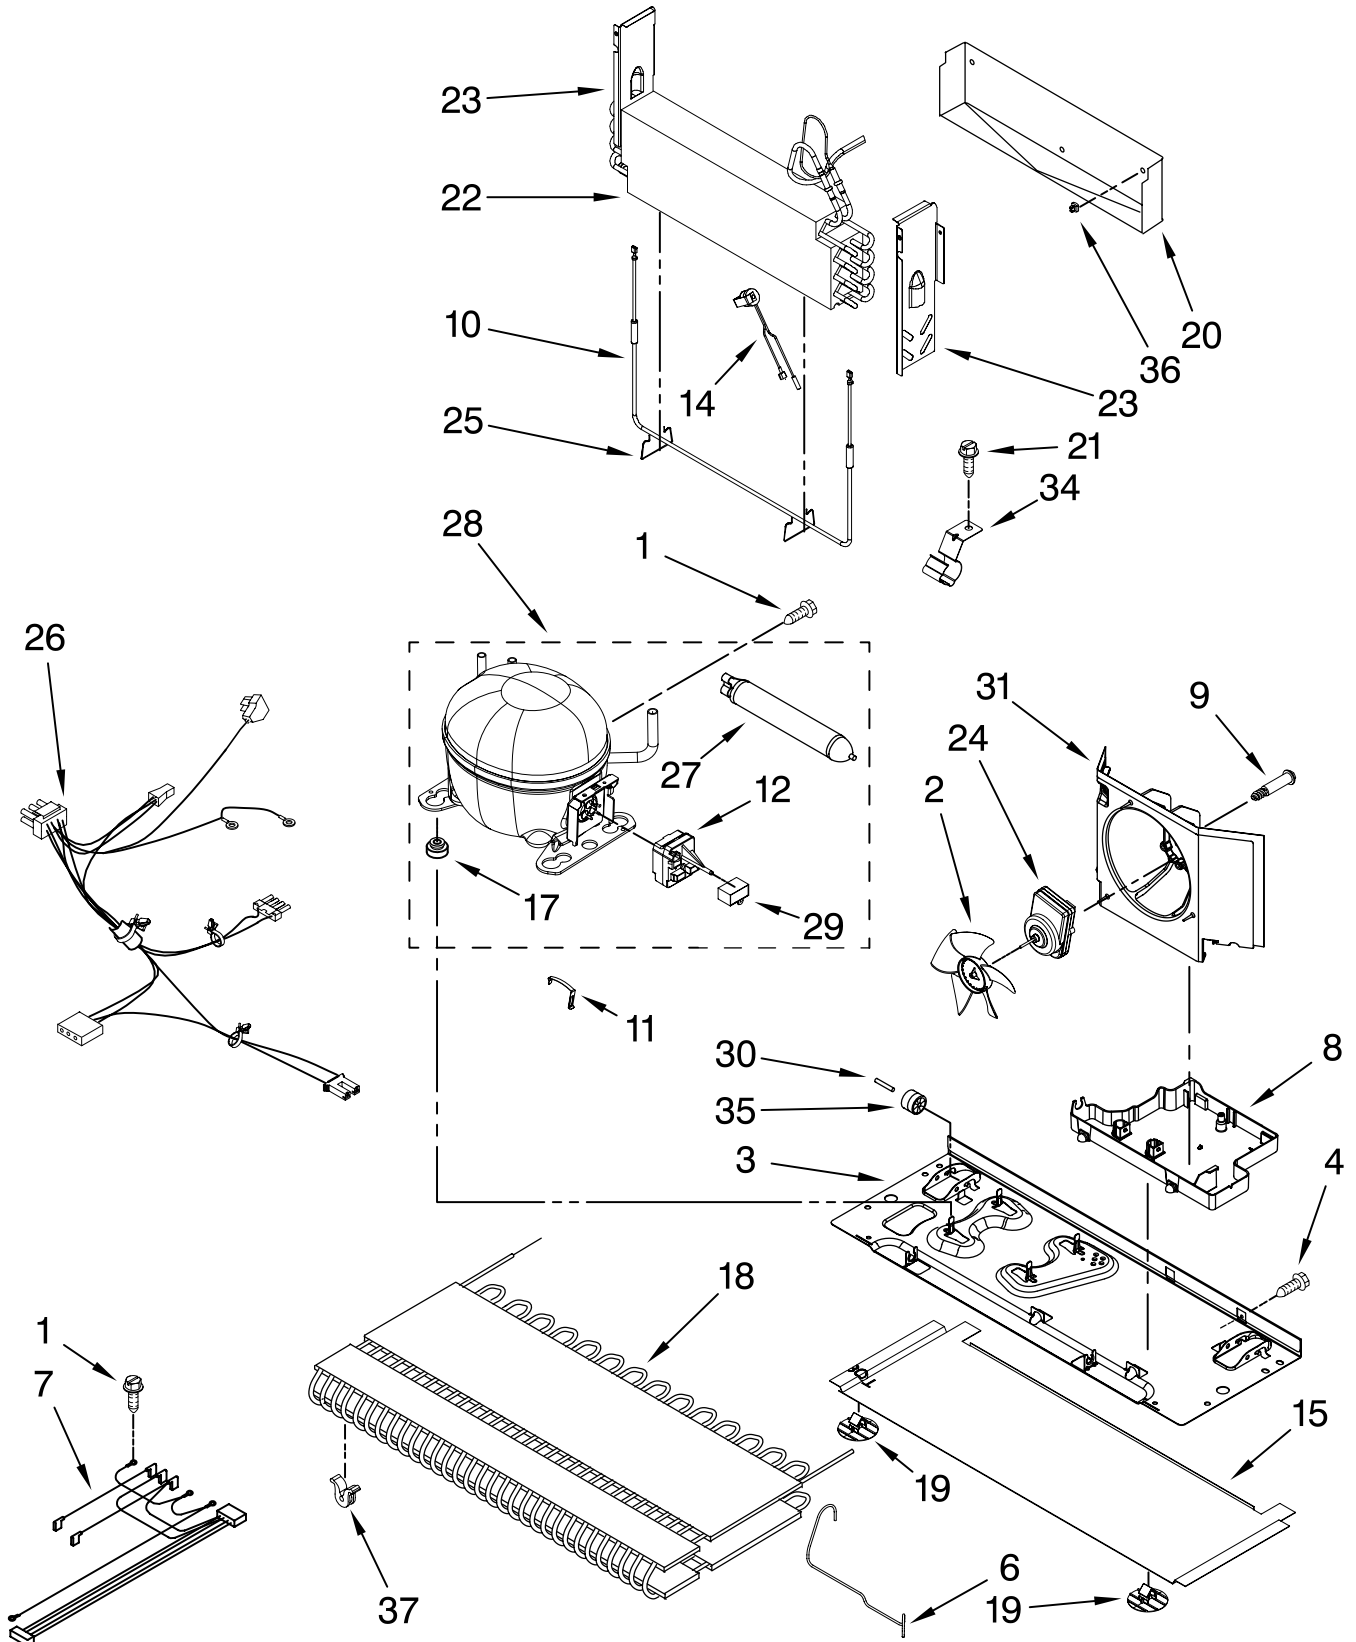

UNIT PARTS

For Models: MBL1956KES5, MBR1956KES5
(Stainless-LH) (Stainless-RH)

FOR ORDERING INFORMATION REFER TO PARTS PRICE LIST

UNIT PARTS

For Models: MBL1956KES5, MBR1956KES5
(Stainless-LH) (Stainless-RH)

Illus. No.	Part No.	DESCRIPTION	Illus. No.	Part No.	DESCRIPTION	Illus. No.	Part No.	DESCRIPTION
1	12992301	Screw	19	W10206339	Fastener, Basepan Extension	Following Parts Not Illustrated and Optional Parts Not Included 		
2	12825803	Blade, Fan	20	12225401WD	Tray, Drip			
3	W10210982	Basepan	21	12990701	Screw			
4	12990511	Screw	22	12726401	Evaporator Dam			
6	W10217744	Tube, Discharge	23	12225702	Right Side			
7	W10280423	Harness, Evap Heater		12225602	Left Side			
8	W10296784	Pan, Drain	24	12825101	Motor, Fan			
9	W10216919	Screw, Shoulder	25	10428101	Clip, Heater			
10	12729127	Evaporator Heater	26	W10234024	Harness, Unit			
11	W10216075	Strap, Bale	27	W10143759	Drier			
12		Start Protect, Combo	28	W10130129	Compressor Kit (Contains Items 12, 17, 27, & 29)	978025		Valve, Access (1/4")
	2320150	Production	29	2264017	Capacitor	978026		Valve, Access (5/16")
	W10136414	Service	30	12477202	Axle, Roller	978027		Valve, Access (3/8")
14	12639324SP	Thermostat, Defrost	31	W10189184	Shroud	978028		Valve, Access (1/2")
15	W10206336	Extension, Basepan	34	10547003	Clip, Drier	978029		Valve, Access (5/8")
17	10835903SP	Grommet (4)	35	12477102	Roller (2)	978030		Valve, Access (3/4")
18	W10135028	Condenser	36	10623002	Clip, Evap (2)	876764		Valve, Access (3/16")
			37	W10137529	Grommet (4)	REFRIGERANT CHARGE 5.25 Ozs. (R-134A)		

FOR ORDERING INFORMATION REFER TO PARTS PRICE LIST